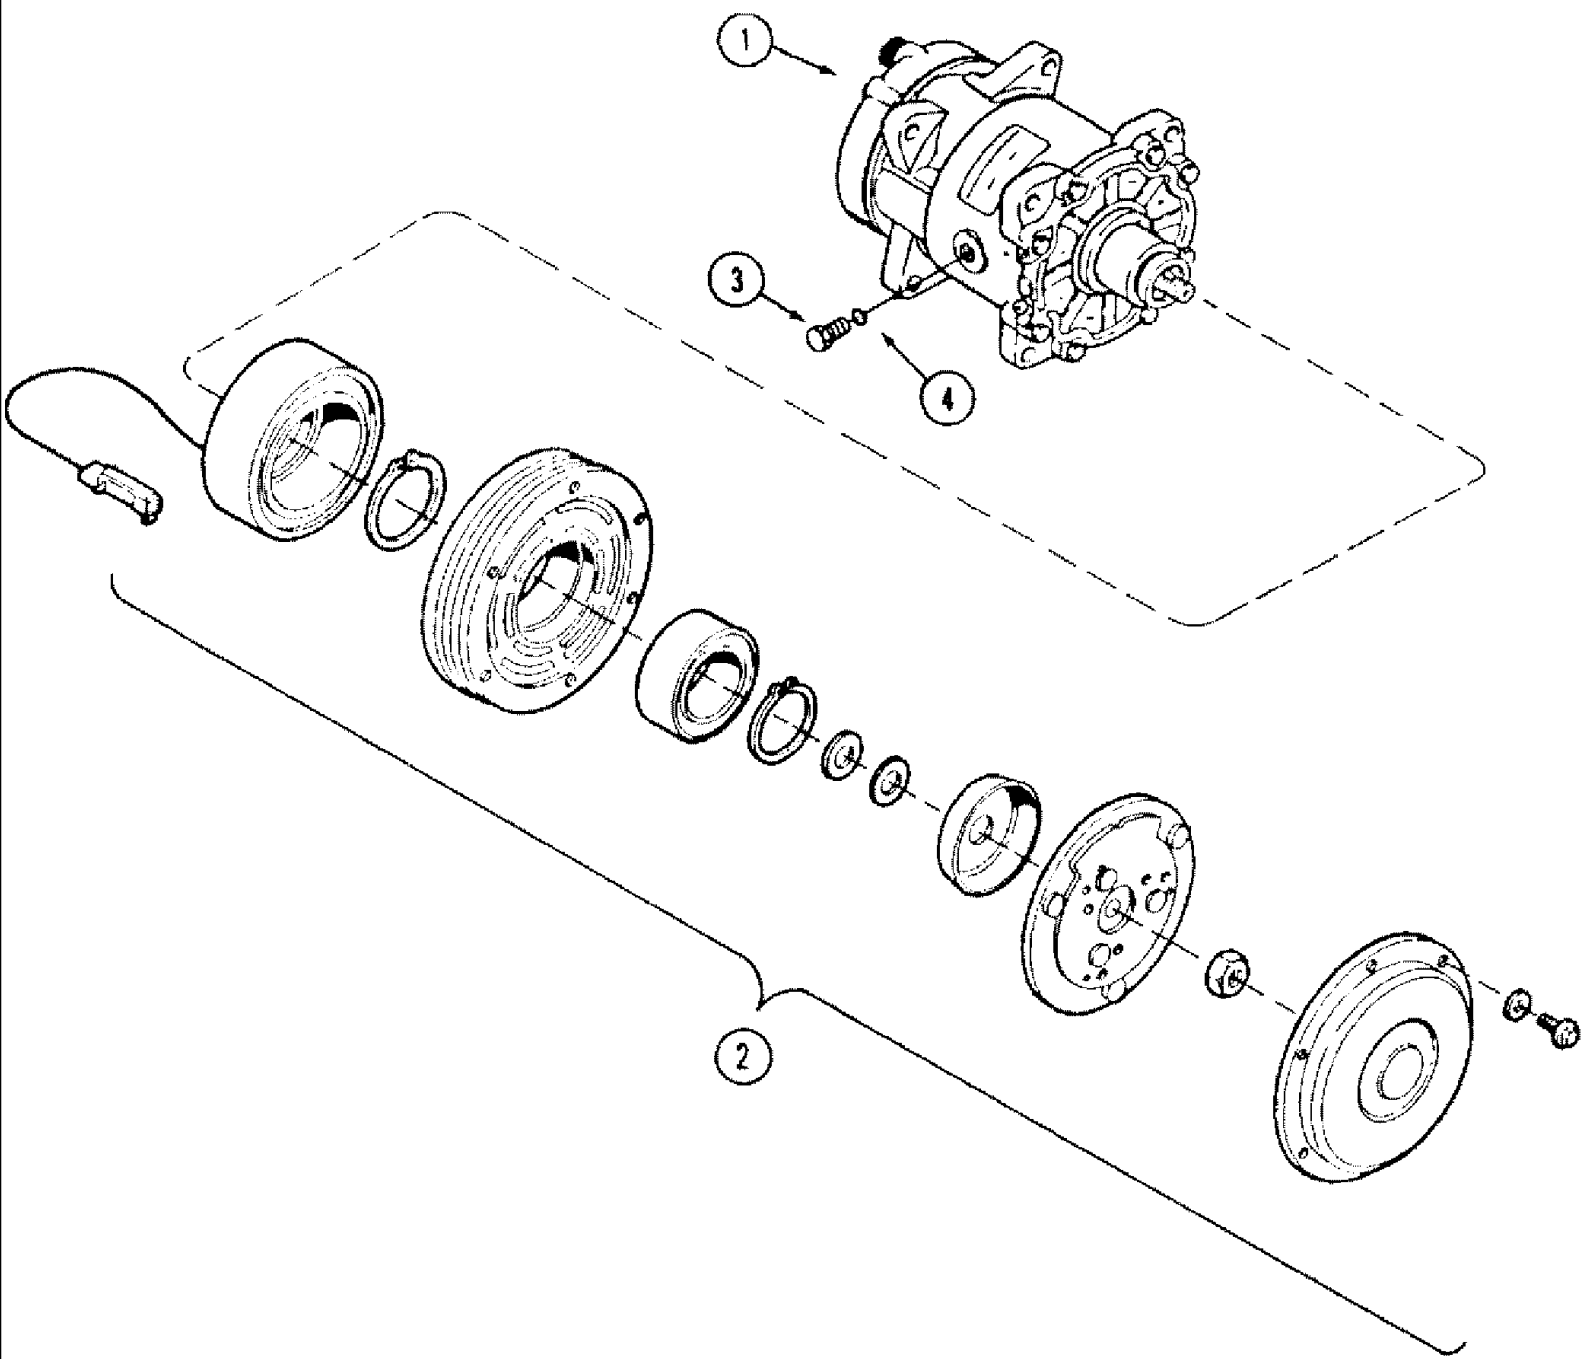

SPX3310 PATRIOT SPRAYER

03-005 A/C COMPRESSOR ASSEMBLY

сылка	Номер детали	Кол-во	Описание
1	1999755C3	1	COMPRESSOR, ASSY AIR CONDITIONING, CONSISTS OF REF. 2 TO 4
2	135324A1	1	CLUTCH,
3	A49667	1	PLUG,
4	128483A1	1	O-RING, 5/16 ID X 1/16