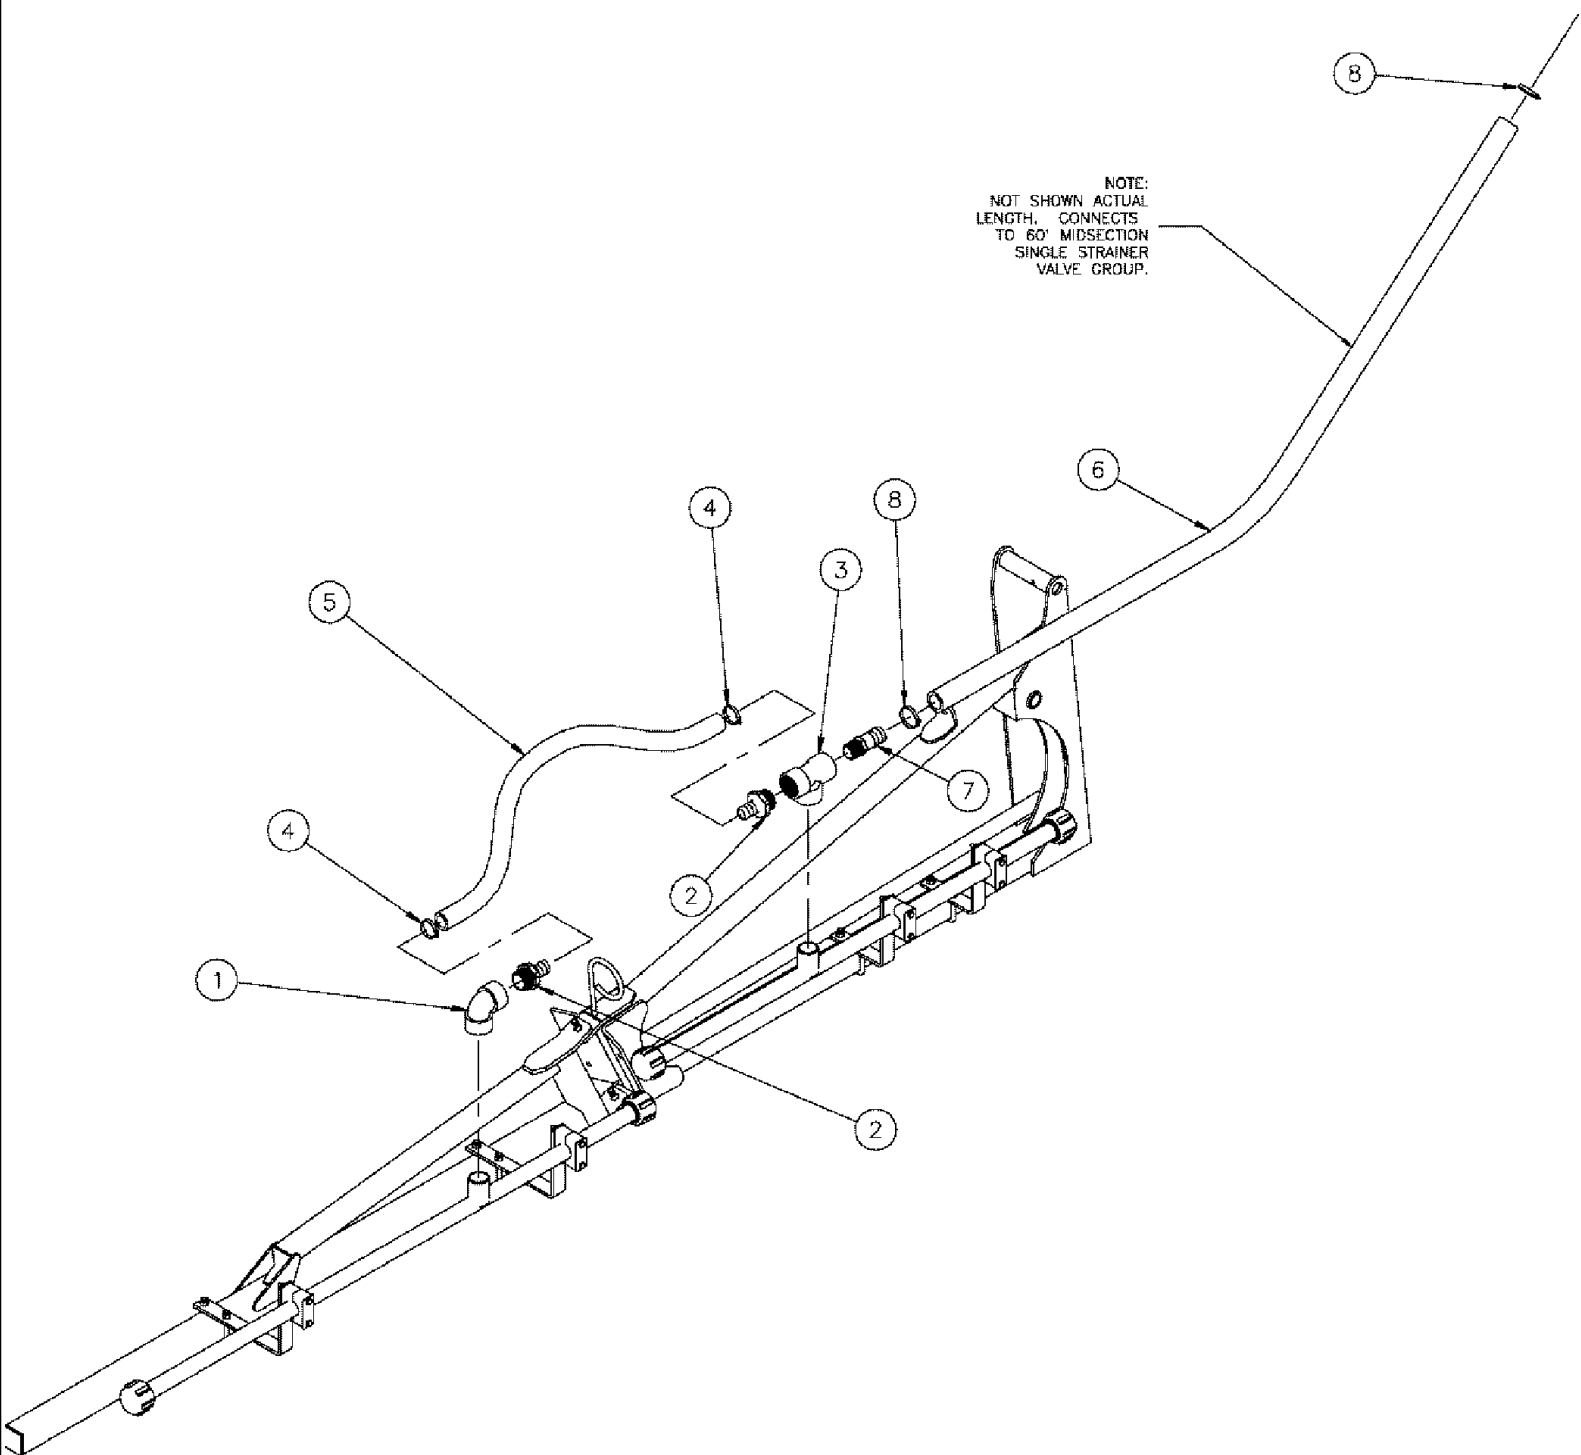

SPX3310 PATRIOT SPRAYER

09-023 BOOM PLBG, GROUP, 5 SECTION 80'

сылка	Номер детали	Кол-во	Описание
1	BN313202	1	ELBOW, 1-1/4" NPT 90 DEG
2	BN73657	2	FITTING, 1-1/4 NPT X 1HS
3	BN73662	1	TEE, 1-1/4 PIPE POLY
4	BN310447	2	CLAMP, HOSE, #20, 304 SS
5	BN53747	1	HOSE, 1-1/4" X 80" SUCTION
6	342229A1	1	HOSE, 1.25 X 72", KNFLX
7	BN73660	1	FITTING, 1-1/4 NPT X 1-1/4 HS
8	BN320156	2	CLAMP, HOSE, #24, 304 SS