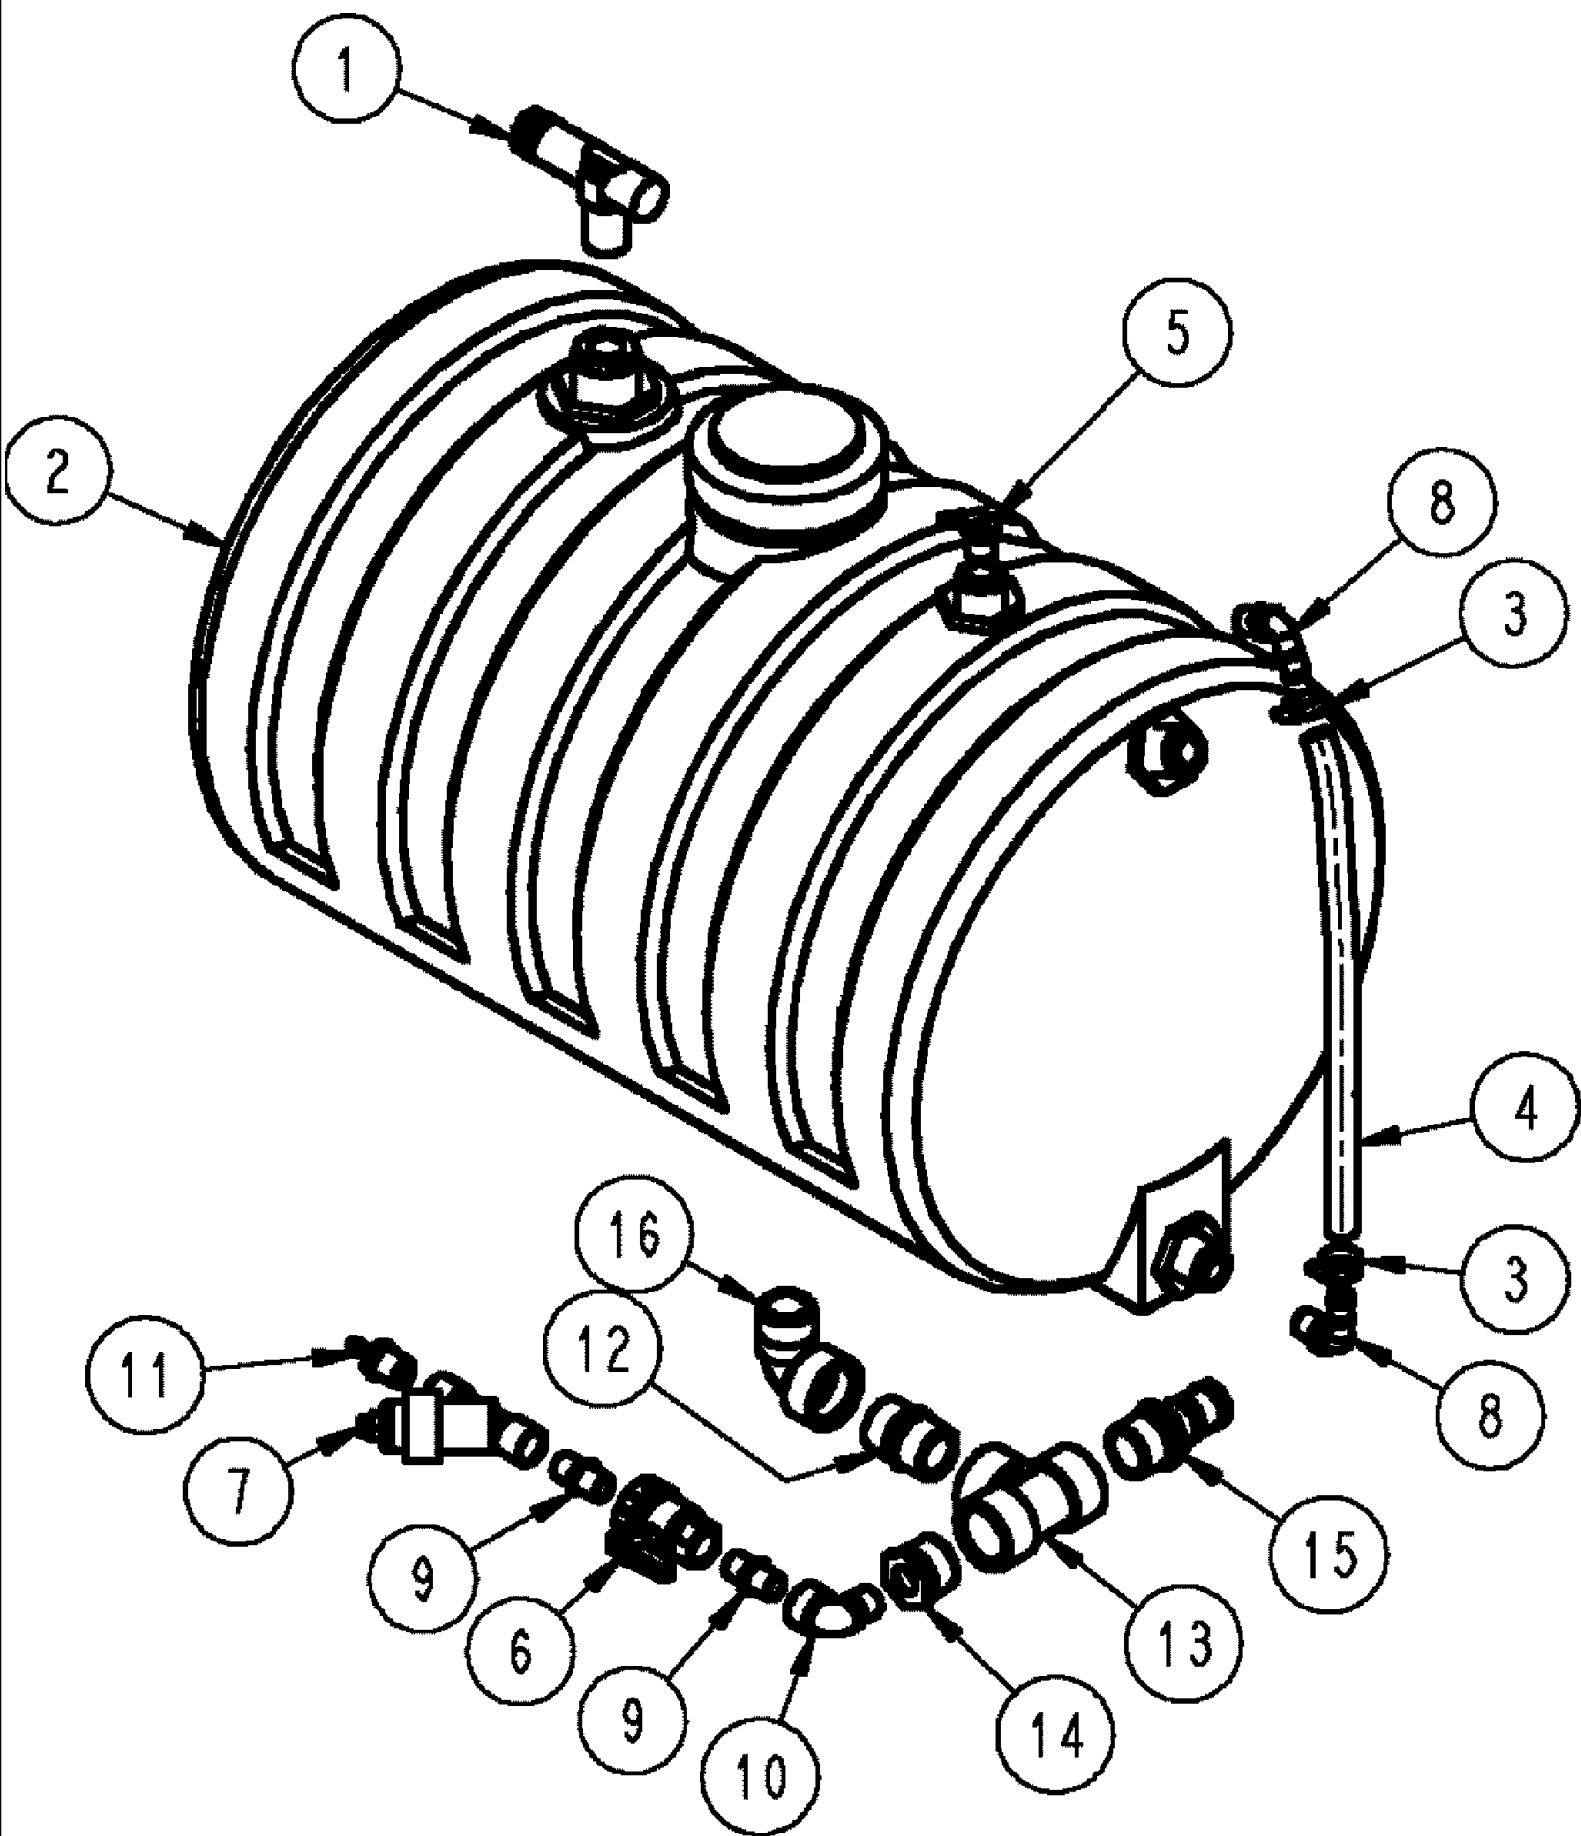

SPX3310 PATRIOT SPRAYER

09-053 FOAM TANK PLUMBING GROUP

сылка	Номер детали	Кол-во	Описание
1	BN2390521	1	FITTING, HOSE 1-1/2 X 1 MPT
2	87270475	1	TANK, 55 GA, W/ BULKHEADS, SEE FIG 0-054
3	BN310446	2	CLAMP, HOSE, #12, 304 SS
4	BN319020	1	HOSE, CLEAR VNYL, 3/4" X 21
5	87265956	1	FITTING, 3/8" X 3/4" NPT
6	BN324588	1	VALVE, BALL 3/4" SU POLY
7	BN324892	1	STRAINER ASSY., 3/4" "Y" 40 MESH
8	BN73562	2	FITTING, 3/4 NPT X 3/4 HS, 90D
9	BN73565	2	NIPPLE, LUBE, 3/4 SHORT PI POLY
10	BN73566	1	ELBOW, 90-STREET - 3/4" POLY
11	343436A1	1	FITTING, 3/4 MPT X 3/8 HS
12	BN73715	1	NIPPERS, 1.5" SHORT POLY
13	BN73714	1	TEE, 1.5" TEE POLY
14	BN73716	1	BUSHING, 1.5 X .75 REDUCER POLY
15	BN73725	1	FITTING, 1.5 NPT X 1.5 HS
16	BN73730	1	FITTING, STRT, 1-1/2" POLY