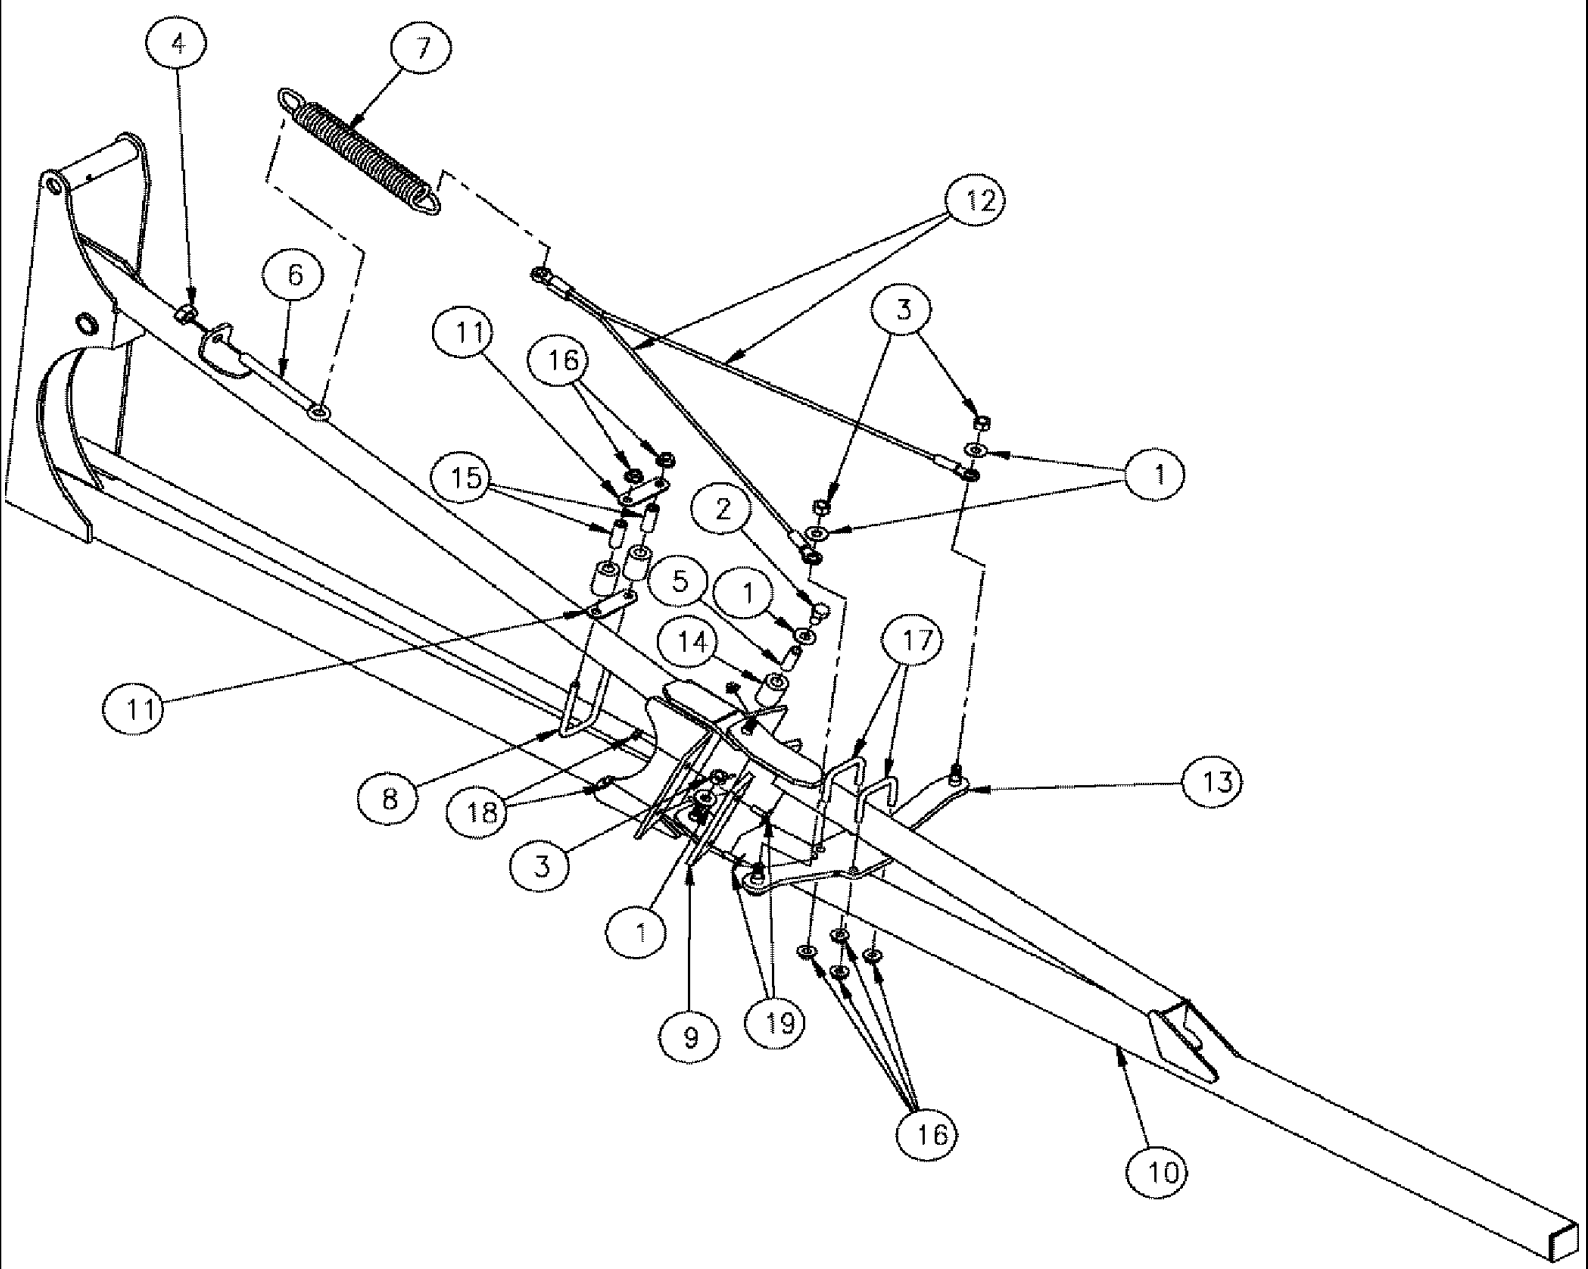

SPX3310 PATRIOT SPRAYER

08-027 BOOM BREAKAWAY ASSEMBLY - 80'

сылка	Номер детали	Кол-во	Описание
1	86981496	4	WASHER, M13.5 x 24.5 x 3, HT, DOR
2	627-12035	1	BOLT, Hex, M12 x 35, 10.9, ZND
3	832-46412	3	NUT, LOCK, M12 x 1.75, CI 8, TLN
4	832-46416	1	NUT, LOCK, M16 x 2, CI 8, TLN
5	BN304675	1	NUT, RND CONNECT, M12 X 40
6	BN304678	1	EYEBOLT, M16 x 160
7	BN305410	1	SPRING, 1.67 X 0.283 X 12
8	BN305434	1	U-BOLT, 3/8 X 2 X 4.5
9	BN312172	2	BUMPER, BREAKAWAY
10	BN325289	1	FRAME, BOOM WLDMT, BREAKAWAY
11	BN308039	2	PLATE, SPACER
12	87271165	2	CABLE, BREAKAWAY
13	BN309505	1	ANGLE, WELDMENT, BREAKAWAY
14	87265981	3	ROLLER, BOOM BREAKAWAY
15	BN310055	2	BUSHING,
16	BN50759	6	NUT, 3/8-16, NLN, SS
17	BN68062	2	U-BOLT, 3/8-SQ BND-2.06 ID
18	BN50057	4	NUT, 5/16-18 WHIZ LOCK SS
19	BN50779	4	BOLT, 5/16-18 X 1, EH