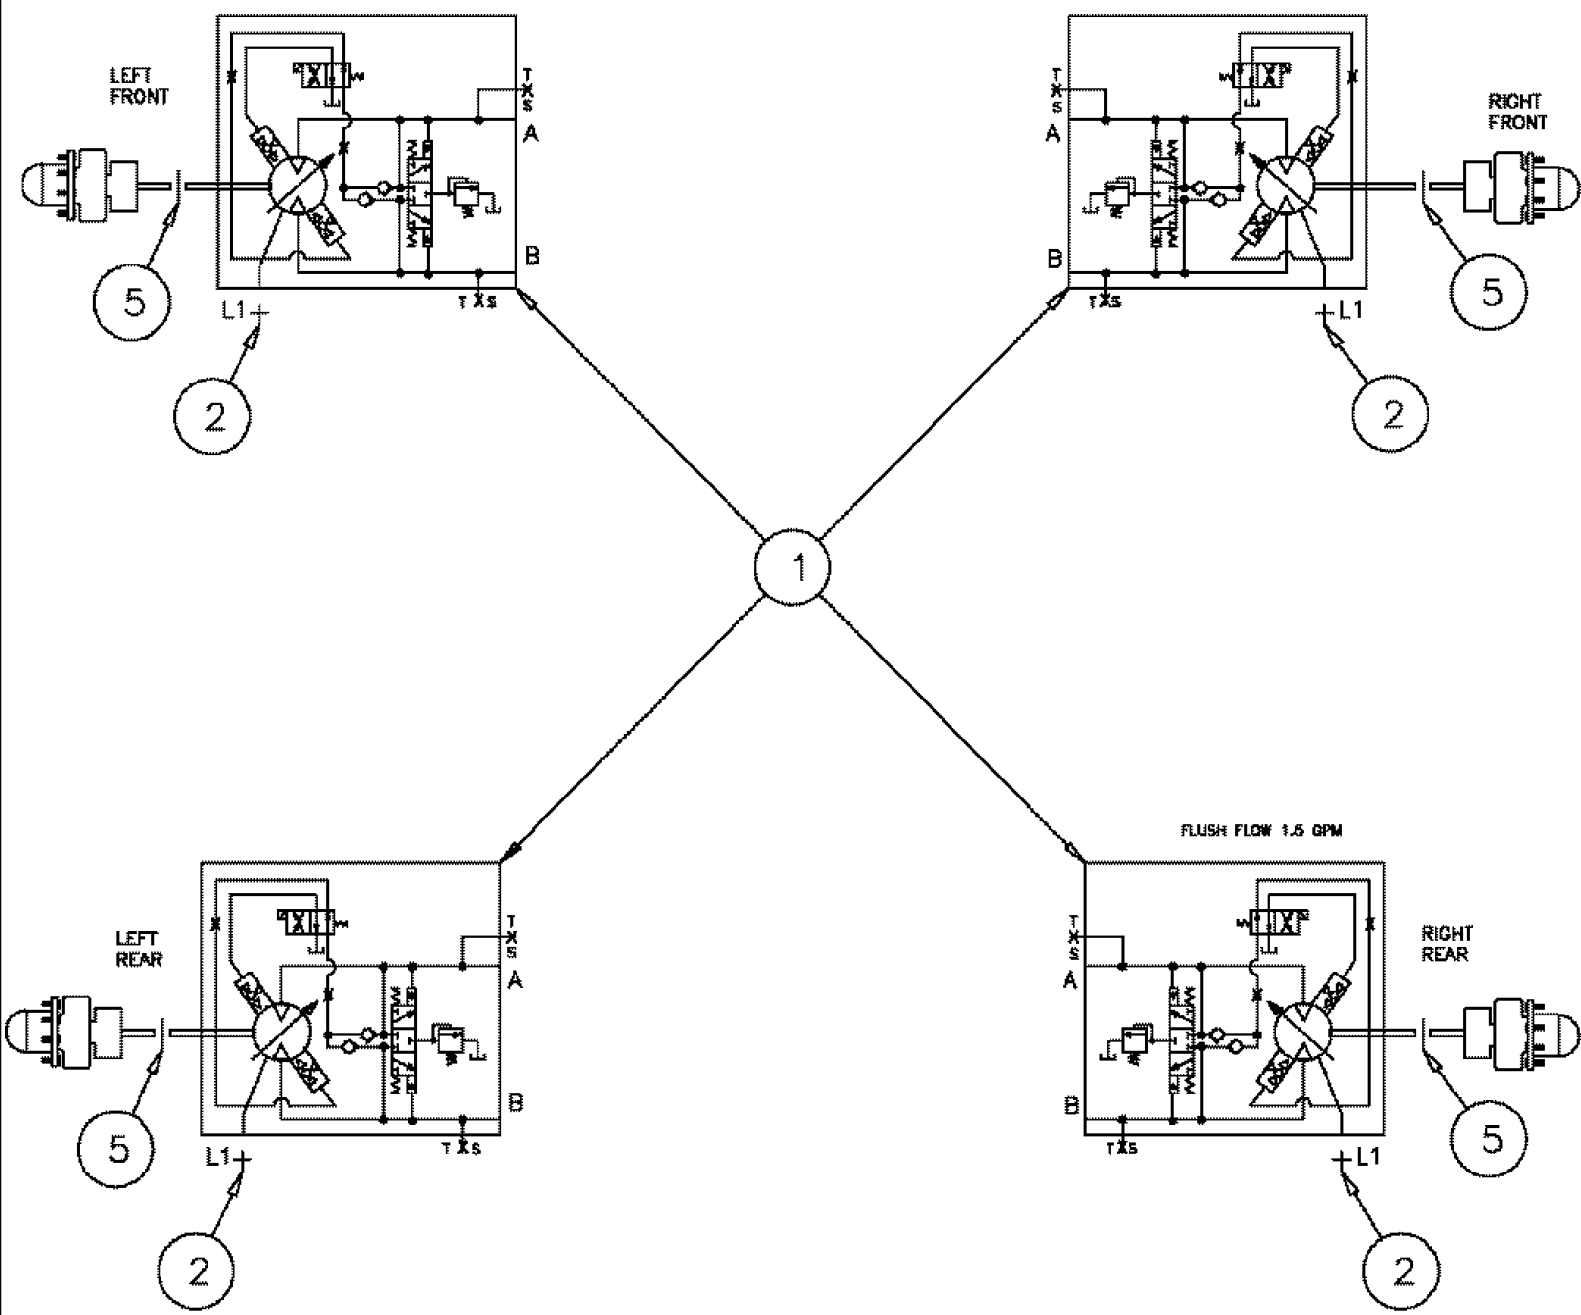

SPX3310 PATRIOT SPRAYER
06-039 WHEEL MOTOR GROUP

SPX3310 PATRIOT SPRAYER

06-039 WHEEL MOTOR GROUP

сылка	Номер детали	Кол-во	Описание
1	87269273	4	ENGINE, 90 SERIES 55, SEE FIG 06-040
2	BN302653	4	FITTING, 10 MOR-10 MB
3	87266265	4	HARNESS, WIRE, WHEEL EXTENSION
4	87013798	16	SCREW, 12 Pt Hd, M12 x 50, 12.9,
5	238-5159	4	O-RING, -159, 70 Duro, 4.987" ID x .103" Thk,