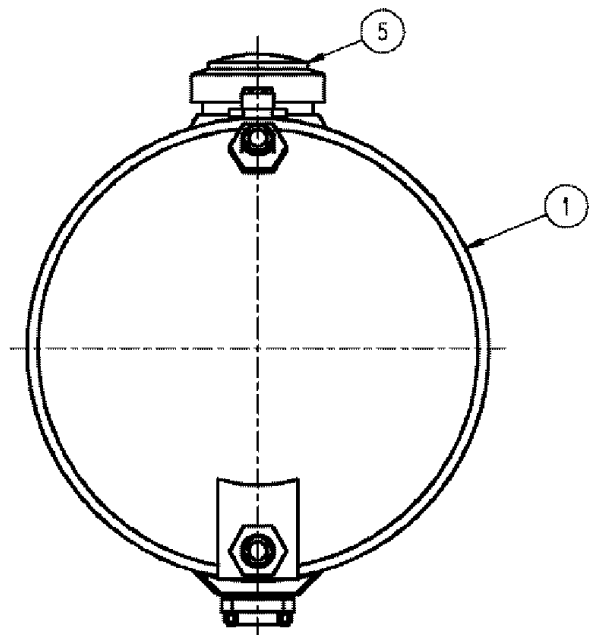

SPX3310 PATRIOT SPRAYER

09-054 TANK, 55 GALLON, W/BULKHEADS

SPX3310 PATRIOT SPRAYER

09-054 TANK, 55 GALLON, W/BULKHEADS

сылка	Номер детали	Кол-во	Описание
1	343430A1	1	55 GAL BLANK CRM
2	87265596	1	BULKHEAD, BULKHD, 1.5 FP, BOTDRAIN
3	BN2403685	1	BULKHEAD, 1" MNPT
4	BN311041	3	FITTING, BULKHEAD, 3/4" POLY TANK
5	BN314276	1	COVER, (35 GAL POLY TANK)