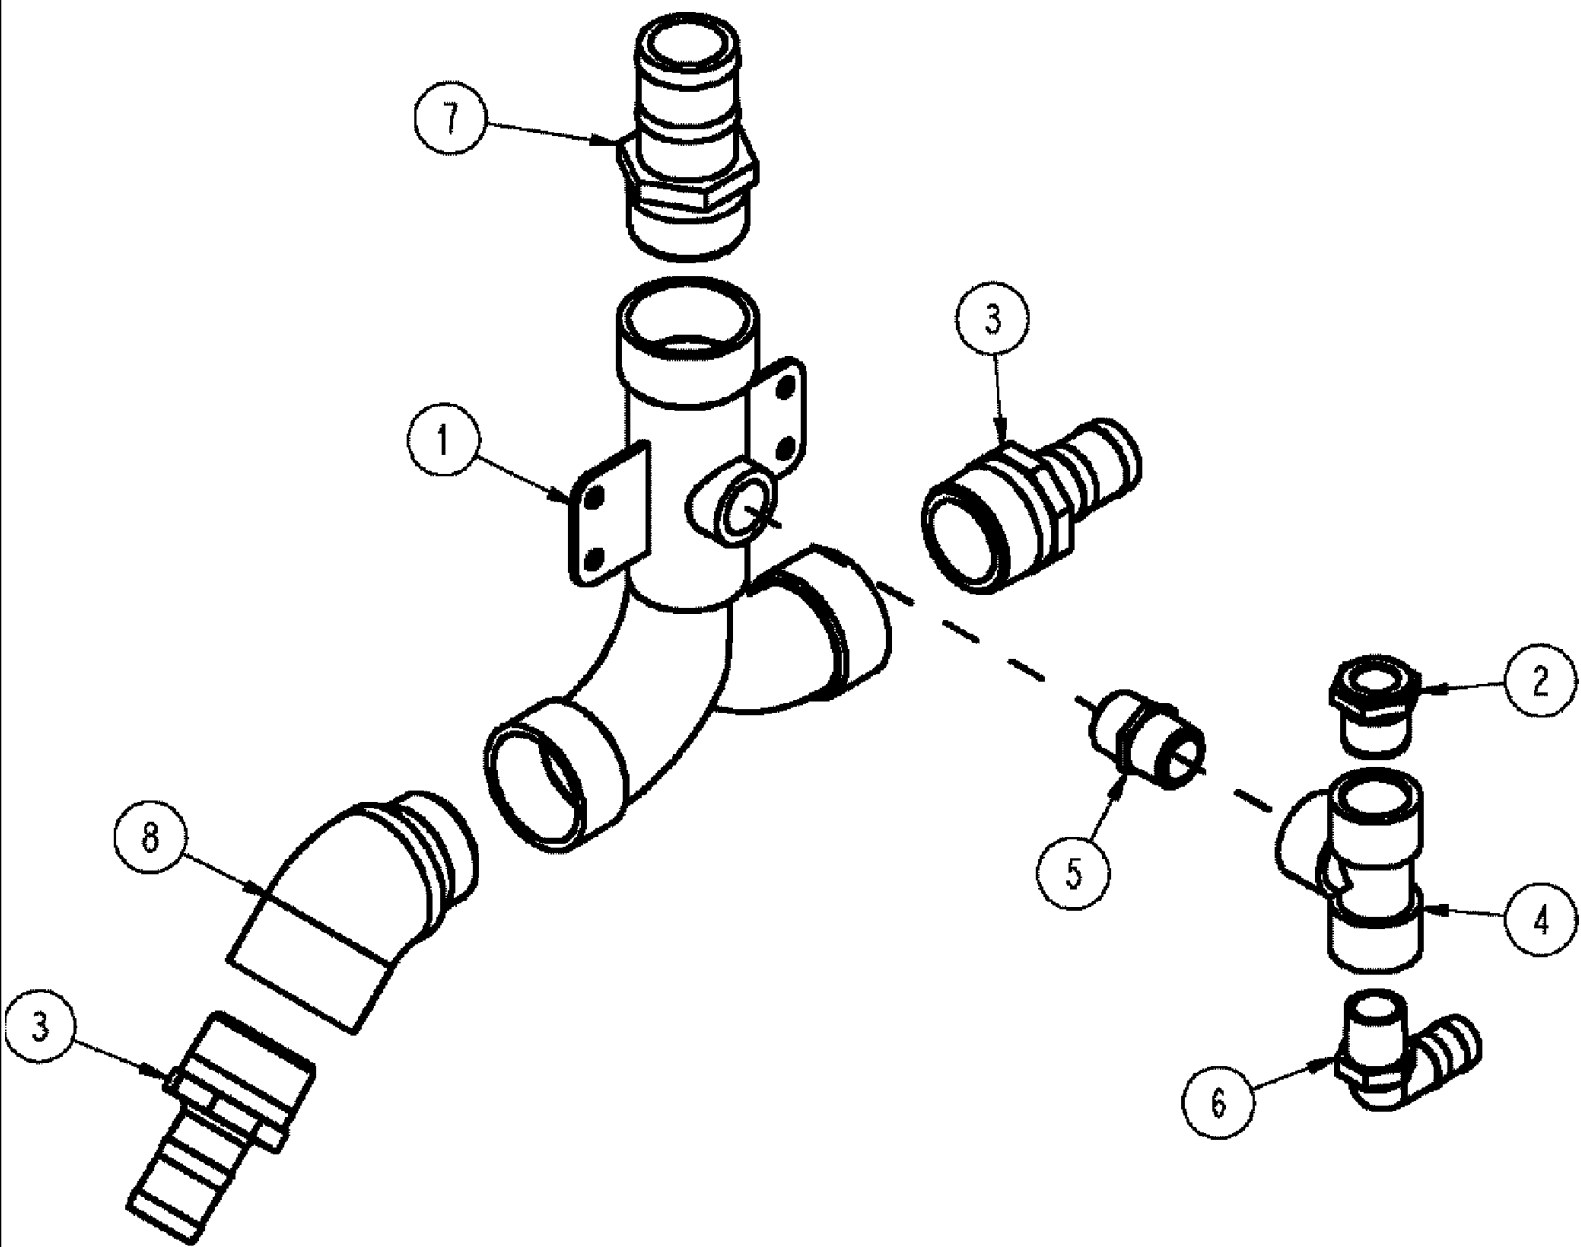

SPX3310 PATRIOT SPRAYER

09-029 MANIFOLD GROUP, 5 SECTION

сылка	Номер детали	Кол-во	Описание
1	BN319213	1	MANIFOLD, 3-WAY
2	BN2390261	1	SLEEVE, REDUCER 1 X 1/4
3	BN305163	2	FITTING, 2" MPT X 1.5" BRB
4	BN73629	1	TEE, 1" POLY PIPE
5	BN73648	1	NIPPLE, LUBE, 1" SHORT POLY PIPE
6	BN53475	1	FITTING, 1" NPT X 1" HS, 90D
7	BN73781	1	FITTING, 2 NPT X 2 HOSE
8	BN73793	1	ELBOW, 45 STR-2" NPT POLY