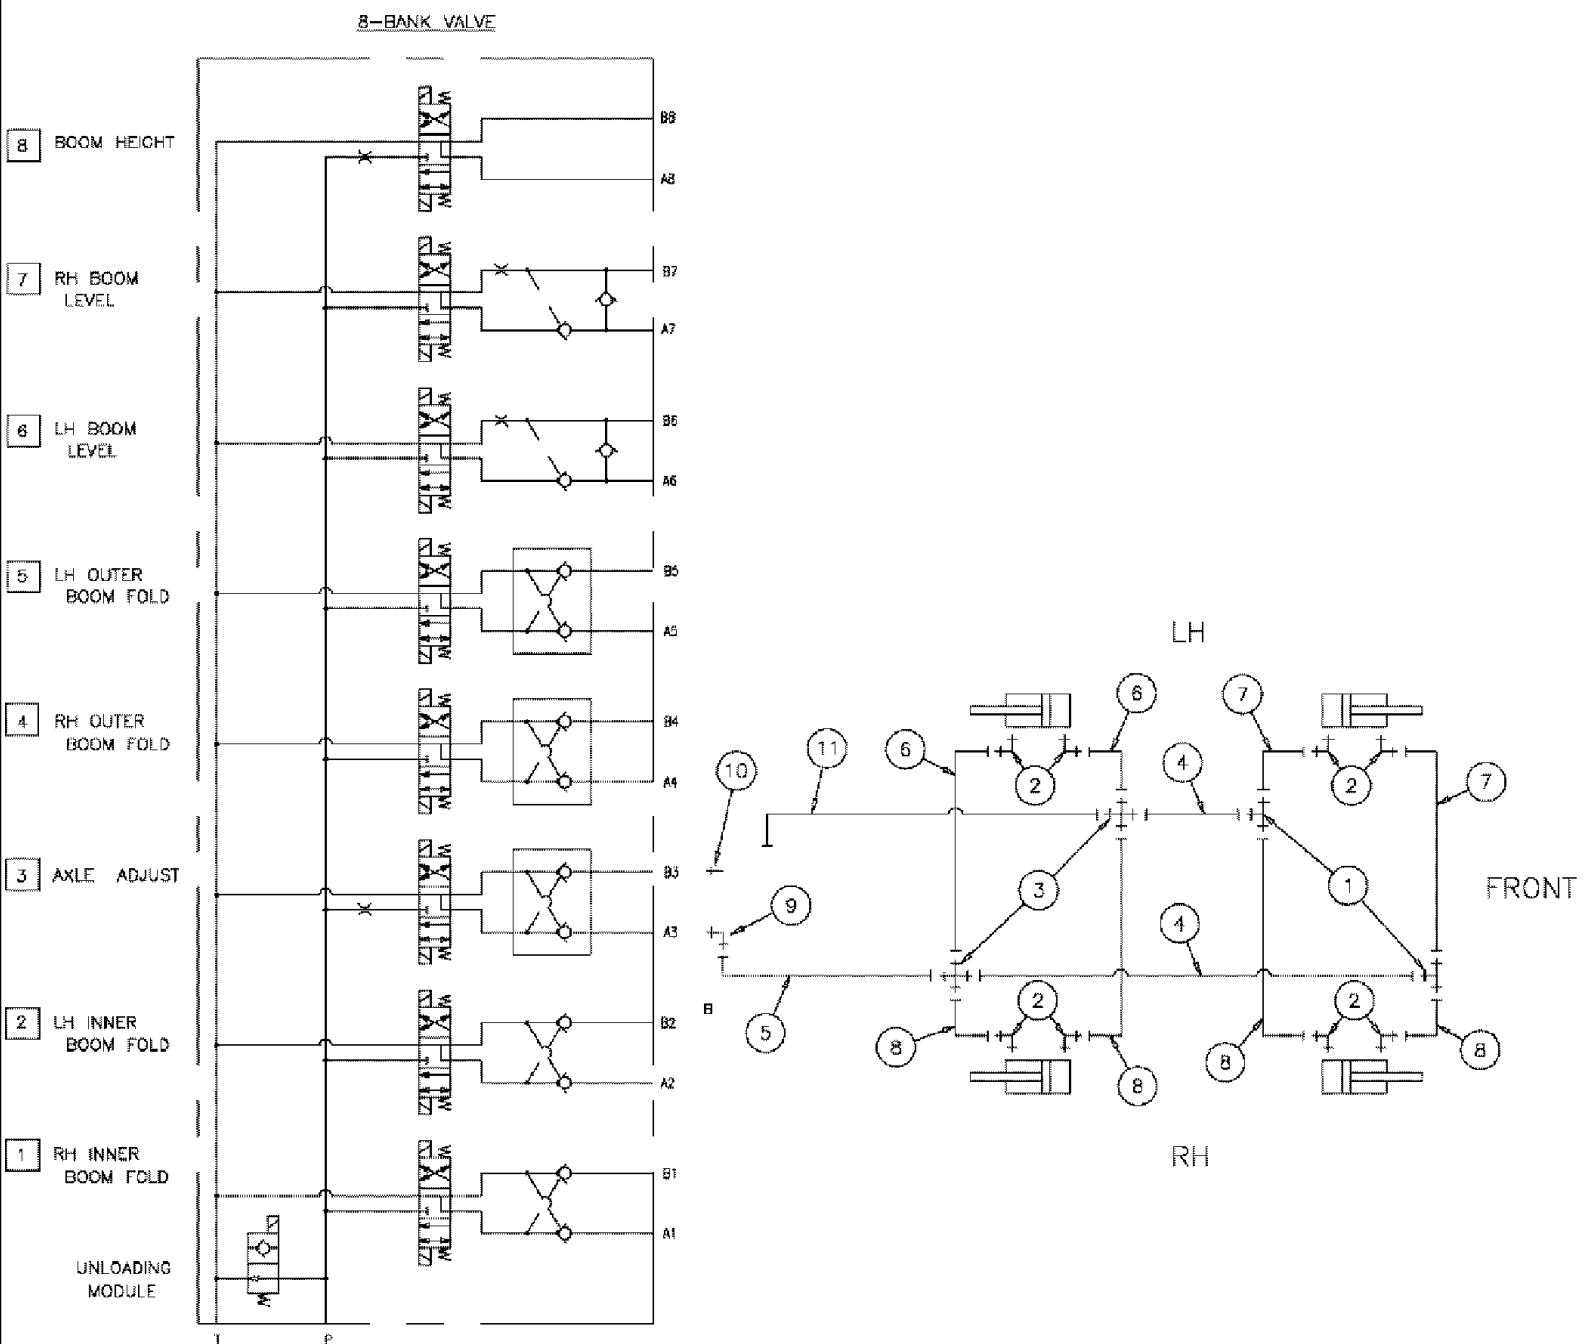

SPX3310 PATRIOT SPRAYER

06-018 HYDRAULIC GROUP, AXLE ADJUST - SERIAL #20002 AND LATER

сылка	Номер детали	Кол-во	Описание
1	BN302511	2	FITTING, 4MOR-4MOR-4MOR
2	201-324	8	ELBOW, 90°, 9/16"-18 x 9/16"-18, Adj, ORFS,
3	BN302462	2	FITTING, 4MOR-4MOR-4MOR-4MOR
4	87271826	2	HOSE, 4 X 160"
5	87272227	1	HOSE, 4 X 38"
6	87272036	2	HOSE, 4 X 32"
7	87272037	2	HOSE, 4 X 43"
8	BN307845	4	HOSE ASSY.,
9	BN22160	1	ELBOW, 6MB-4MJ X 90
10	BN51589	1	FITTING, 6MB-4MJ
11	87272228	1	HOSE, 4 X 38"