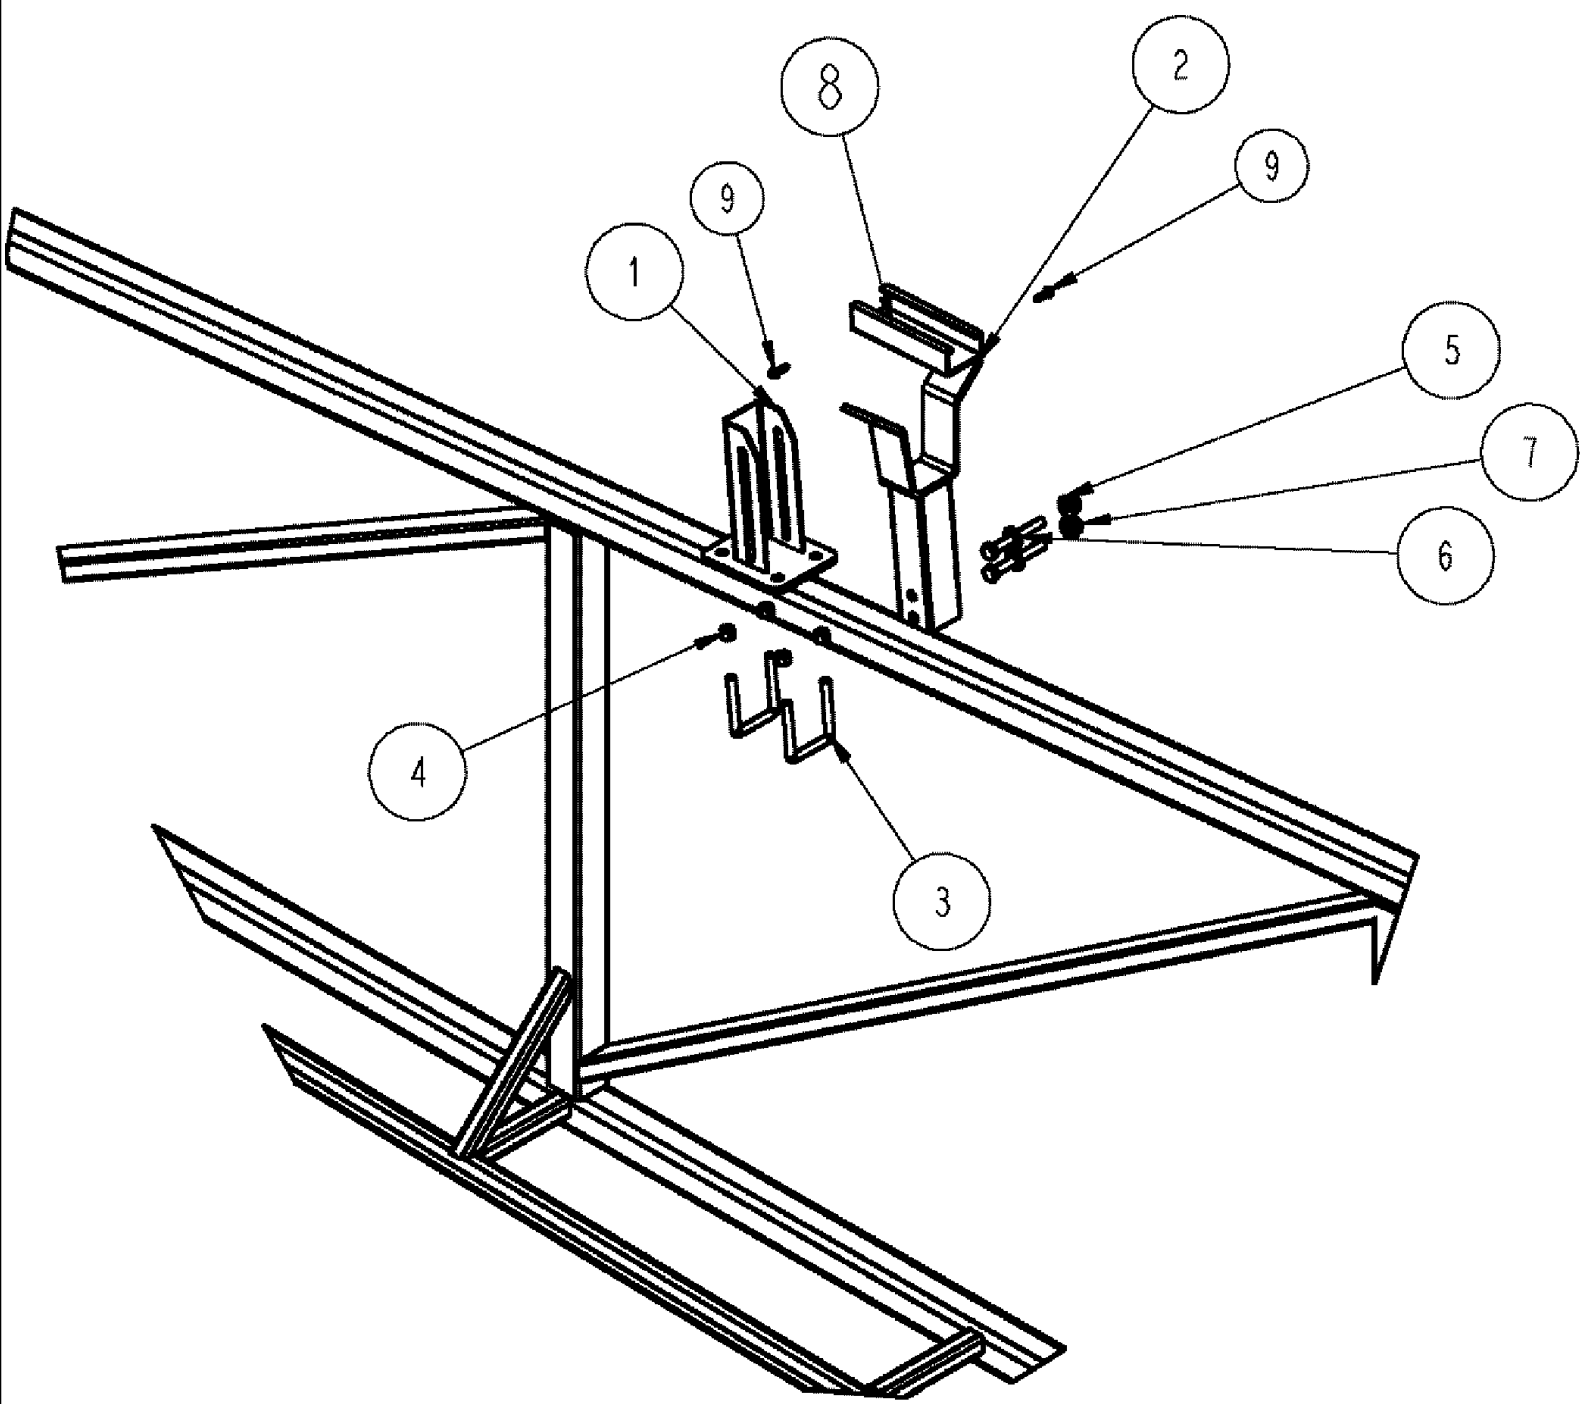

SPX3310 PATRIOT SPRAYER

08-021 OUTER CRADLE ASSEMBLY - 90' - 100'

сылка	Номер детали	Кол-во	Описание
1	87568915	2	SUPPORT, LOWER CRADLE
2	87568911	2	SUPPORT, UPPER CRADLE
3	BN319919	4	U-BOLT,
4	87343970	8	NUT, PREV TRQ 3/8 GRB DOR DIRECT
5	87529312	8	WASHER, 11 X 24 X 3 MM HTS DOR HDN
6	86980408	4	BOLT, HEX HD M10 X 80 CL8.8 DOR
7	86980515	4	NUT, LOCK, M10 x 1.5, CI 8, PREV TRQ METAL, DOR
8	87573707	2	CHANNEL, SNAP-ON-CHANNEL 1" X 2" X 6"
9	86625170	4	SCREW, TAPPING, 10-16 X 3/4 BSD/2 HWHD HEX