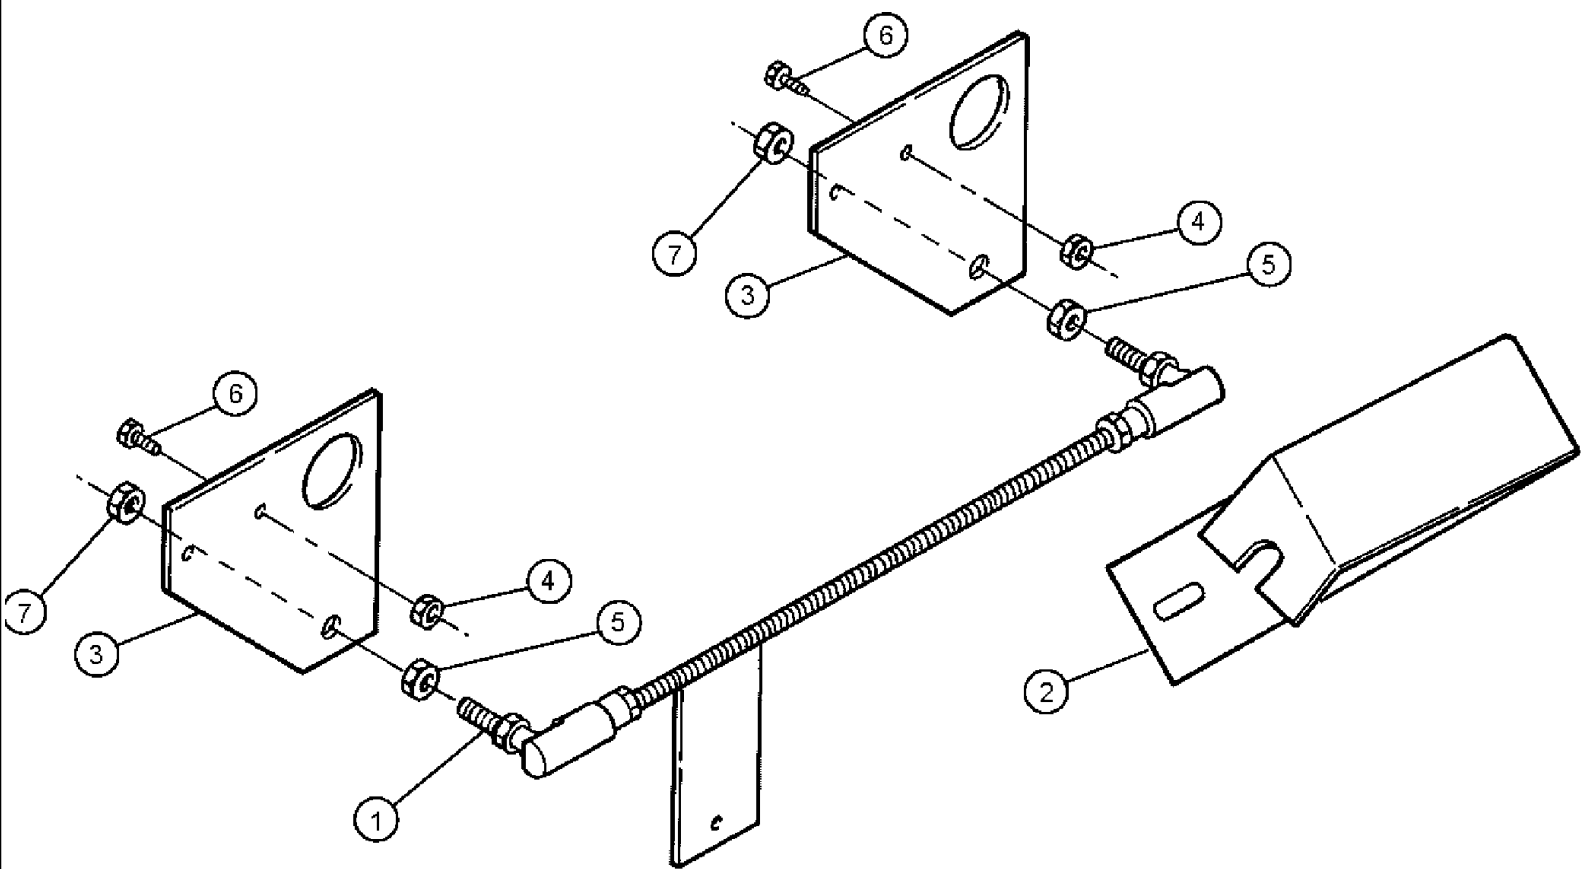

SPX3310 PATRIOT SPRAYER

03-040 THROTTLE CABLE ASSEMBLY

сылка	Номер детали	Кол-во	Описание
1	BN323630	1	BRACKET, THROTTLE, WLD
2	BN310390	1	LEVER, THROTTLE CABLE
3	BN50137	1	WASHER, 1/4, FW, G5
4	225619A1	1	BALL JOINT, (30# SPRING)
5	425-114	1	NUT, 1/4"-28, G5, HEX, ZN
6	614-12020	2	BOLT, Hex, M12 x 20, 8.8, Full Thd,
7	86981496	2	WASHER, M13.5 x 24.5 x 3, HT, DOR
8	614-6016	2	BOLT, Hex, M6 x 16, 8.8,
9	87529314	2	WASHER, 6.6 X 12.5 X 2 MM HDN DOR
10	231-2444	1	NUT, LOCK, 1/4"-28, GB, HEX P/T NON