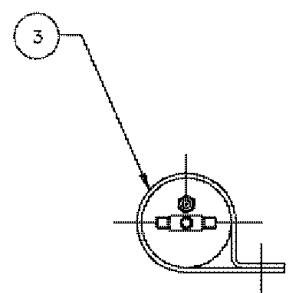

SPX3310 PATRIOT SPRAYER

02-004 A/C PACKAGE

сылка	Номер детали	Кол-во	Описание
	BN67795	2	HOSE, FLEX (Not shown)
	BN67796	3	TUBE, POLY LOOM DRAIN (Not shown)
1	BN311013	1	HOUSING ASSY., EVAPORATOR, SEE FIG. 02-005
2	BN67785	1	COIL, CONDENSOR
3	BN317005	1	SEE FIG. 02-006
4	BN311014	1	PACKAGE, LOUVER & MISC., SEE FIG. 02-007