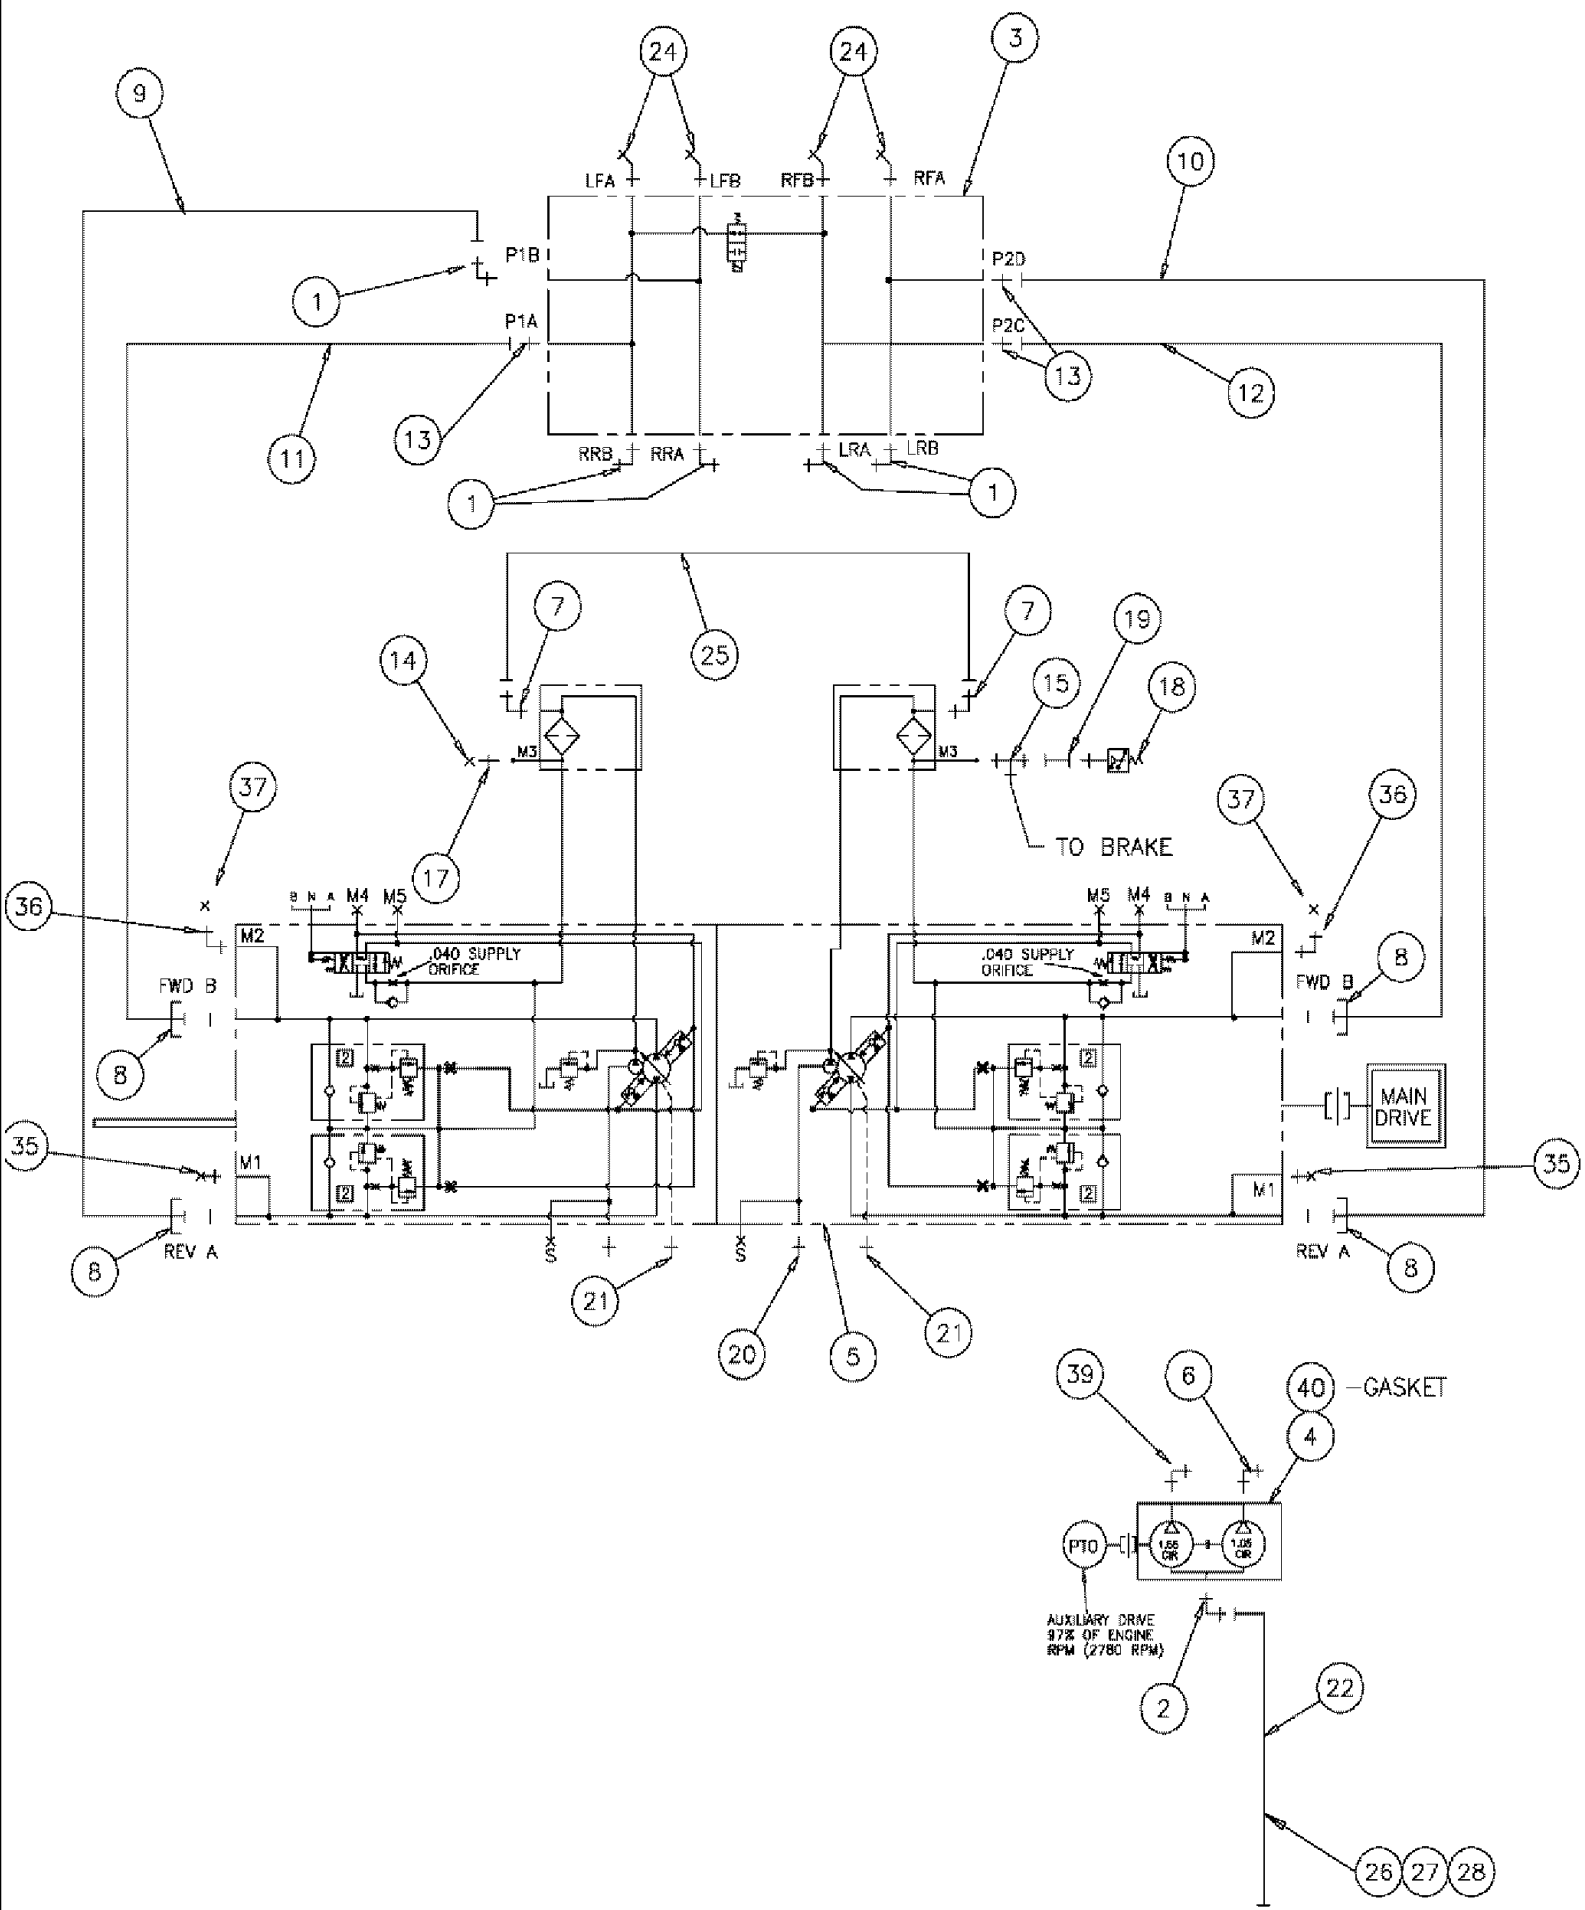

SPX3310 PATRIOT SPRAYER

06-002 HYDROSTATIC PUMP GROUP

сылка	Номер детали	Кол-во	Описание
1	BN302574	5	ELBOW, 16MOR-16MB X 90
2	BN313173	1	ADAPTER, MACHINED
3	87271742	1	BLOCK, LOADSHARE DEUTSH SEE FIG 06-032 , ASN 20002
3	87265841	1	LOADSHARE, SEE FIG 06-003, INDICATES OLD PART NUMBER OR CAN ORDER NEWER PART NUMBER LISTED ABOVE
4	BN314821	1	PUMP, TANDEM 1.55/1.05
5	BN315055	1	PUMP, ENGINE OIL, TANDEM SERIES 90 75, SEE FIG 06-038
6	BN302559	1	FITTING, 8 MOR-10 MB X 90
7	BN445003	2	O-RING, 6MB-6MJ X 90
8	BN52315	4	KIT, 1" SPLITFLANGE CODE 62
	BN52317	1	O-RING, FOR 52315 (FK-16H), PARTS OF KIT, 1" SPLITFLANGE C 62, P/N BN52315
9	87270157	1	SLEEVE, 16 X 27
10	87270162	1	SLEEVE, 16 X 11.75
11	87270163	1	SLEEVE, 16 X 19.75
12	BN55126	1	HOSE ASSY., 1.0 X 56.50 5000 PSI
13	BN57223	3	FITTING, 16 MOR-16 MB
14	BN21531	2	CAP, NUT 4 JIC
15	BN21866	1	ADAPTER, 6SAE -4JIC
17	BN51589	1	FITTING, 6MB-4MJ
20	201-134	2	CONNECTOR, HYD., 1 11/16"-12 ORFS x 1 5/16"-12 ORB,
21	BN444001	2	FITTING, 12MB-12MJ
22	BN311568	1	SLEEVE, 20 X 60
23	BN444002	1	ADAPTER, 6MJ-6MB , BSN 20057
24	201-318	4	ELBOW, 45e, 1 7/16"-12 x 1 5/16"-12. Adj, ORFS,
25	BN51475	1	SLEEVE, 3/8 ID X 27 100R1
26	515-23508	2	CLAMP, 2", Insul, 3/8" Bolt,
27	413-620	1	BOLT, Hex, 3/8"-16 x 1 1/4", G5, Full Thd, HH
28	231-4146	1	NUT, LOCK, 3/8"-16, GB, HH,TLN, GB
33	BN60321	1	HOSE, 3/8" ID X 21" 100R1, BSN 20057
34	BN55089	AR	COUPLING, GREASE-14 OZ TU
35	201-307	1	ELBOW, 90e, 1 3/16"-12 x 1 1/16"-12 Adj, ORFS,
35	BN446048	2	PLUG, HEX -6, 9/16-18
36	BN302549	2	ELBOW, 4 MOR-6 MB X 90
37	BN305425	2	CAP, 4 FFOR
38	87269620	1	SUPPORT, BRACKET VALVE
39	BN302568	1	ELBOW, 12 MOR-12 MB X 90
40	BN67510	1	GASKET, SAE B PAD