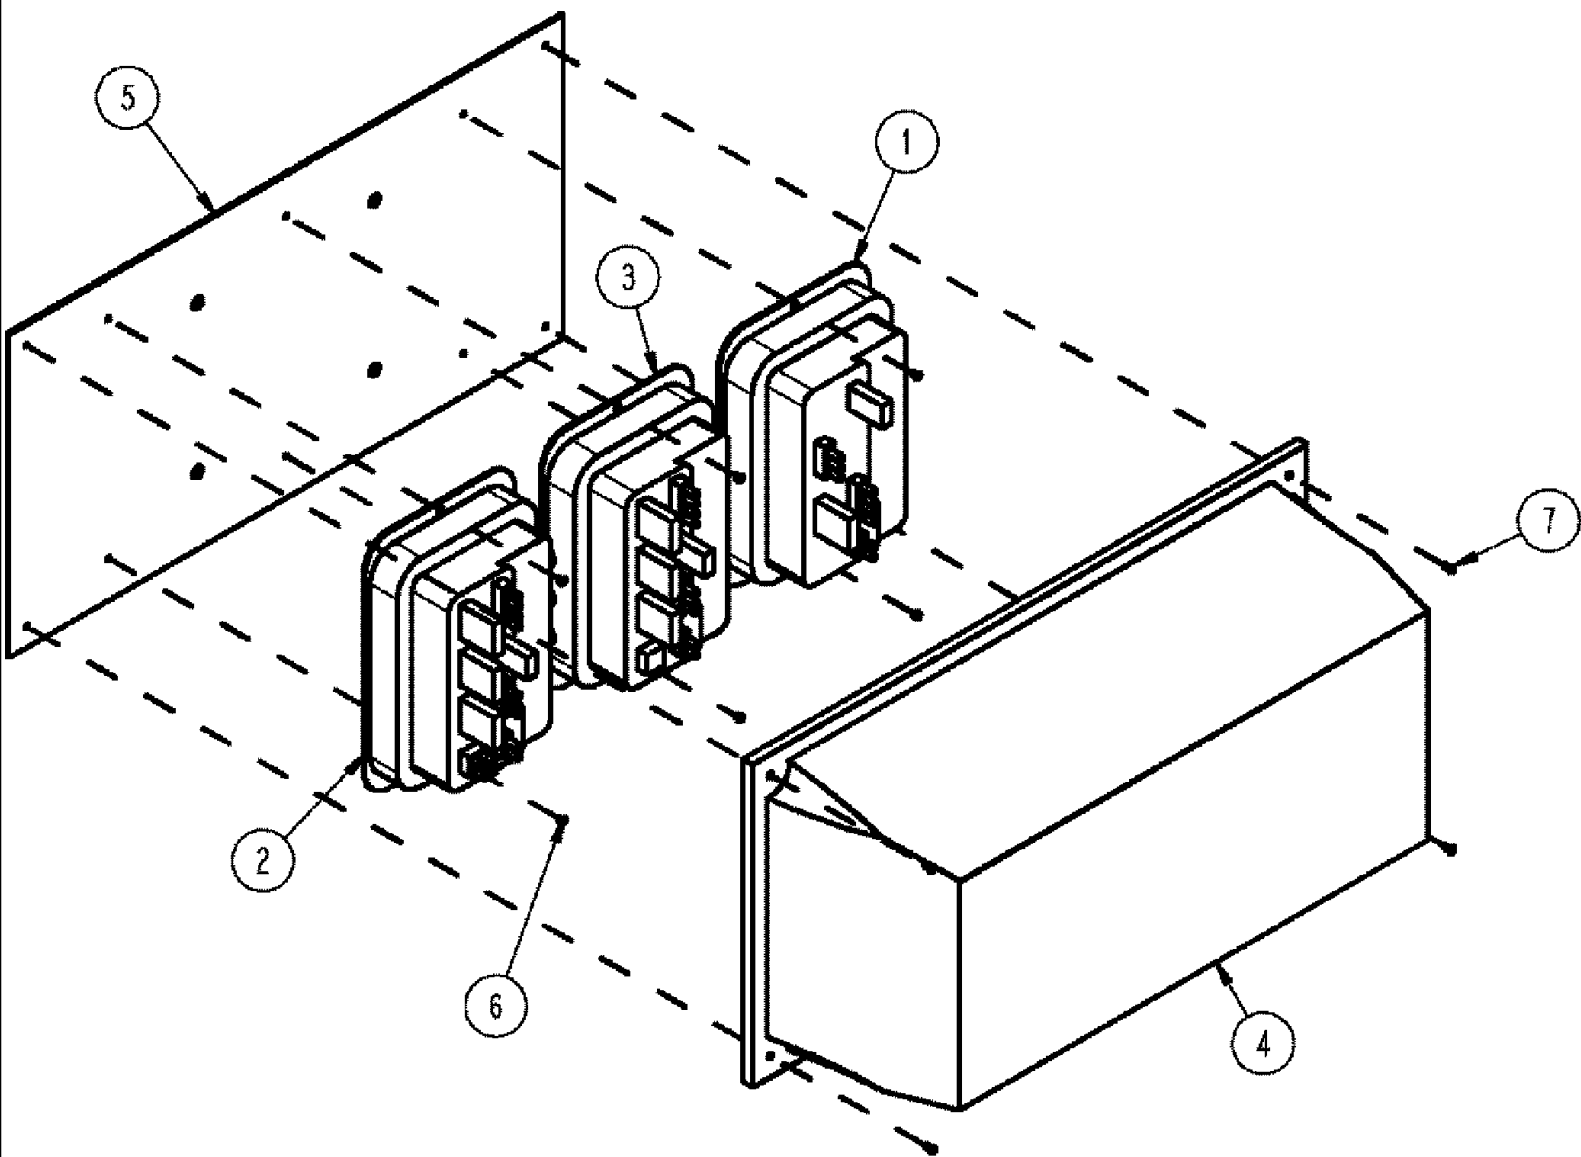

сылка	Номер детали	Кол-во	Описание
1	87271413	1	HARNESS, WIRE, AIM CMD
2	BN306532	1	HARNESS, SYNCHRO SPX CAB
3	BN65934	1	SWITCH, SINGLE POLE, ON-OFF
4	BN65942	1	SWITCH, W/ACT(ON)-OFF-(ON)
6	87272273	1	SENSOR, HARNESS ASSY
	87271580	1	SENSOR, SENSOR, PRESSURE AIM CMD, PARTS OF ENG. GRP, TURBO AIR (FOAMR), P/N 343086A1
8	BN318073	6	CONNECTOR, ELEC, CONN. ISO. CONNECTORS
9	BN309260	1	ADAPTER, PLATE ADAPTOR
	BN306201	1	PLATE, 22W PED TO D DEUTS, PARTS OF PLATE ADAPTOR ASSY, P/N BN309260
	BN50052	2	NUT, 1/4-20 WHIZ LOCK SS, SERVICE PARTS FOR REF. 13
	BN50697	2	BOLT, 1/4-20 X .5, HH, SS, SERVICE PARTS FOR REF. 13
10	BN319071	1	A.C TO AIM CMD
11	BN306319	1	SWITCH, CARLING ON-OFF-ON
12	BN306320	1	SWITCH, ACTUATOR
13	BN324107	1	MODULE, AIM CMD BY-PASS
14	515-24444	1	CLAMP, 1 3/4", Insul, 7/16" Bolt,
15	832-46410	1	NUT, LOCK, M10 x 1.5, CI 8, TLN
16	896-11010	1	WASHER, M10 x 21.5 x 2.5, HT, FLAT