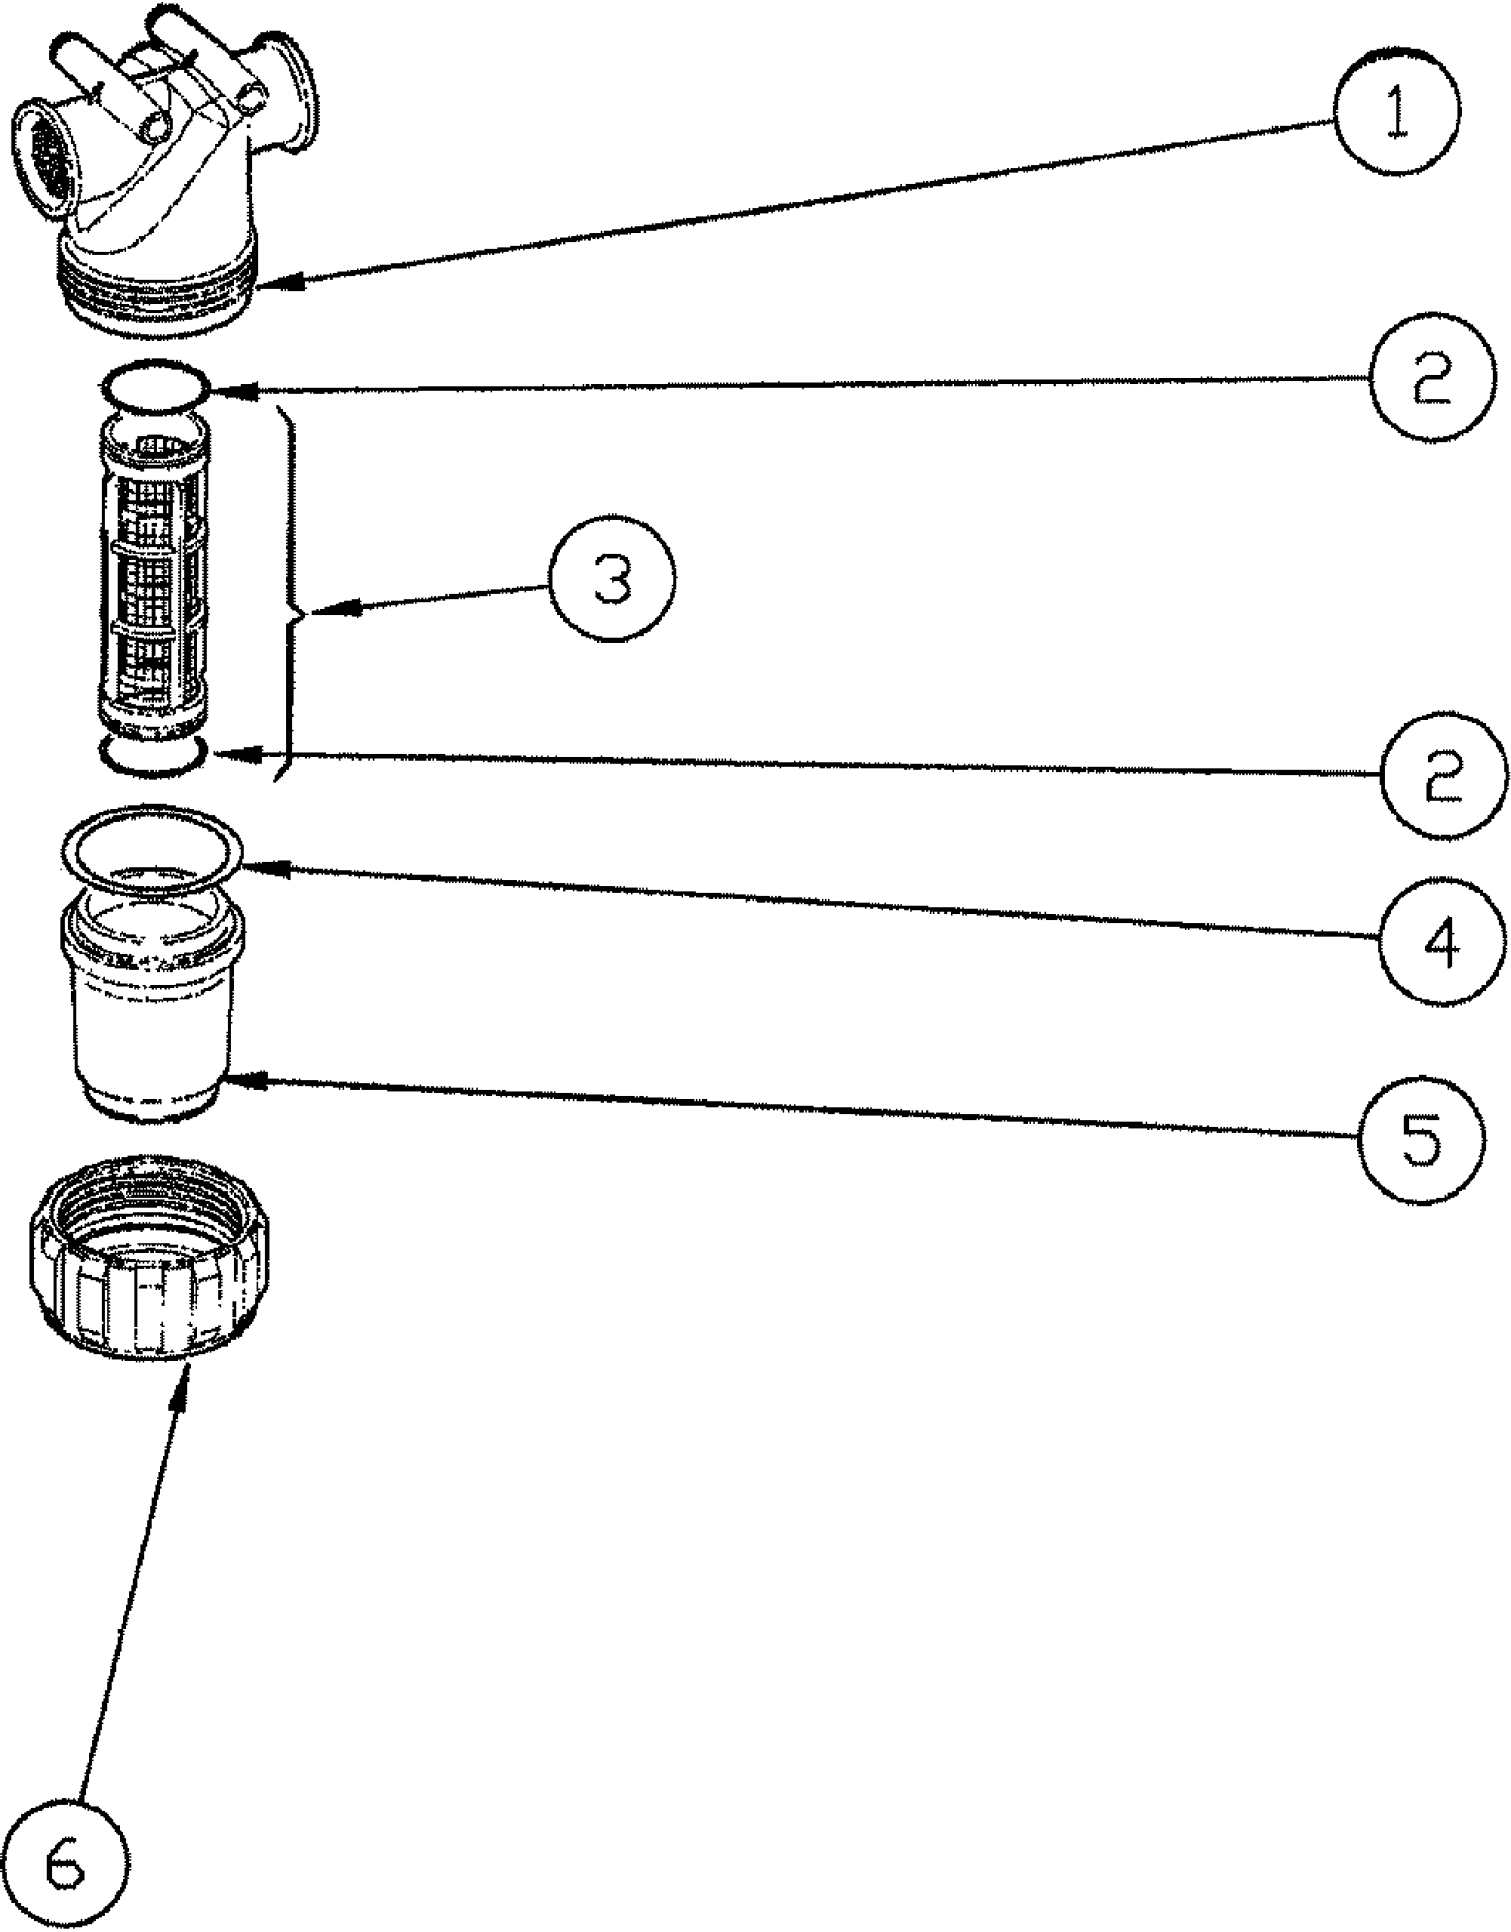

SPX3310 PATRIOT SPRAYER

09-034 BOOM STRAINER

сылка	Номер детали	Кол-во	Описание
1	87270124	1	HEAD, ARAG STRAINER
2	87270125	2	O-RING, STRAINER GASKET
3	87270126	1	FILTER, STRAINER, 50 M
4	87270127	1	GASKET, BODY ARAG
5	87270128	1	BODY, STRAINER
6	87270129	1	NUT, ARAG STRAINER