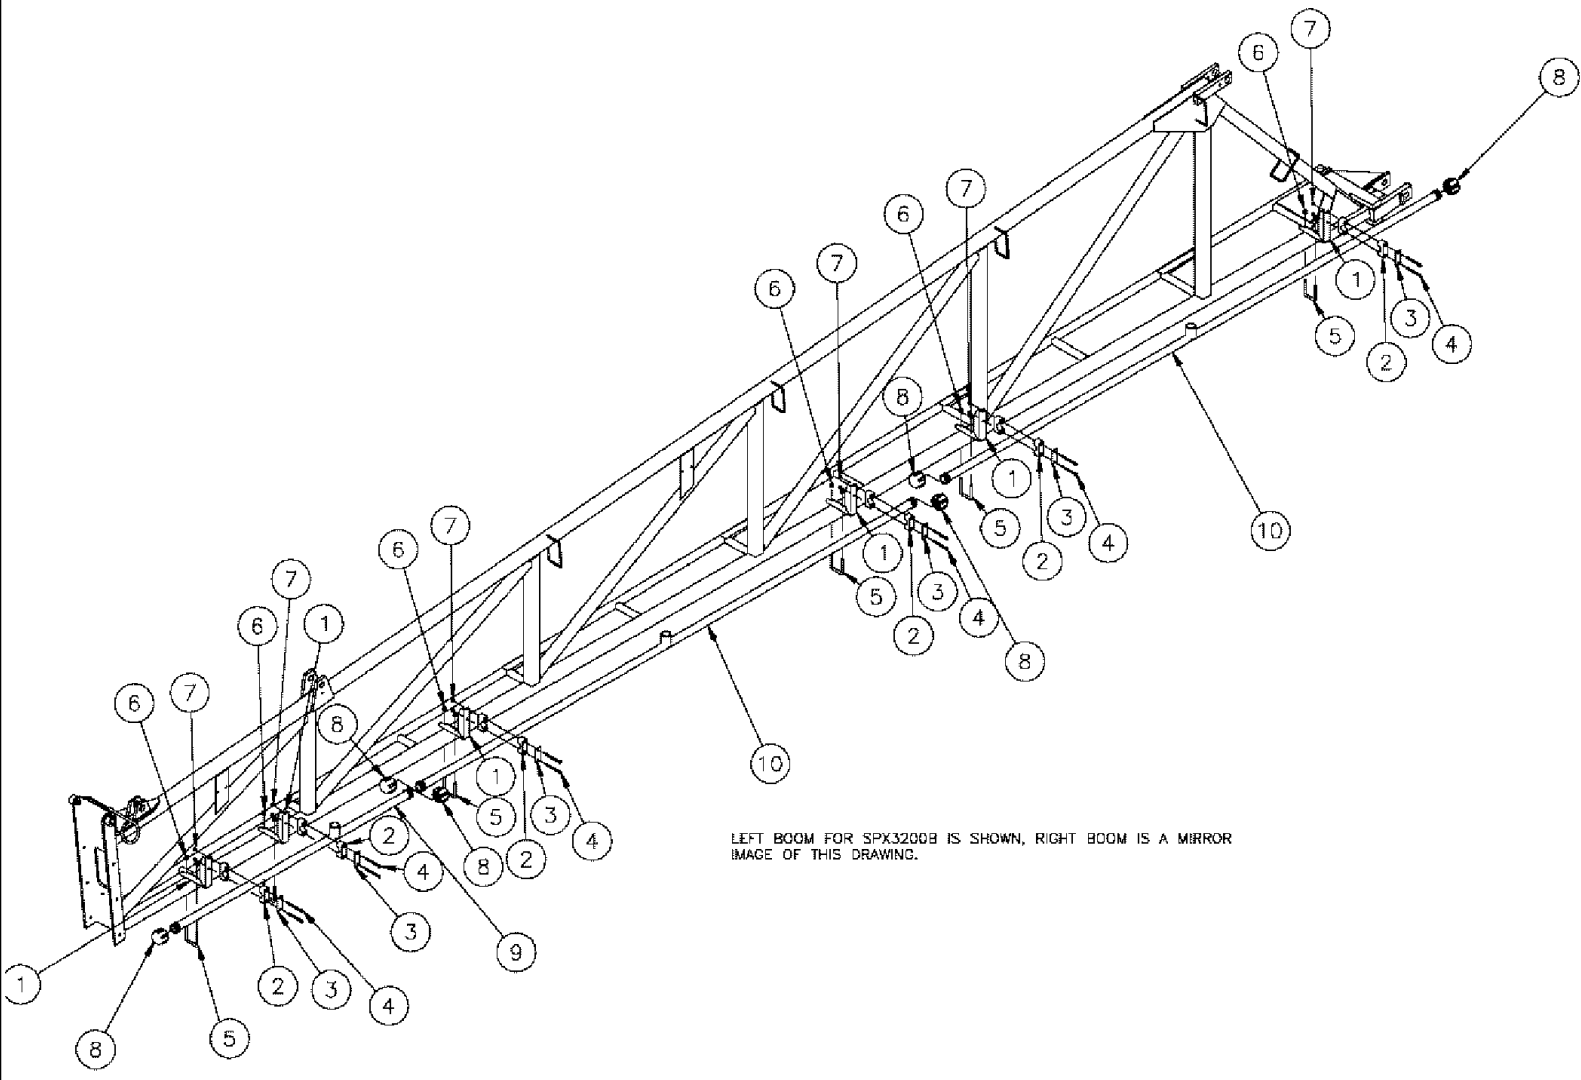

LEFT BOOM FOR SPX3200B IS SHOWN, RIGHT BOOM IS A MIRROR IMAGE OF THIS DRAWING.

SPX3310 PATRIOT SPRAYER

09-040 NOZZLE SPACING, 5 SECTION MID 10"

сылка	Номер детали	Кол-во	Описание
1	BN323957	6	BRACKET, SPRAY BAR
2	BN67054	6	CLAMP, 1.315" OD (PP)
3	BN309483	6	PLATE, TOP, SINGLE, SIZE 5
4	BN67050	12	BOLT, 1/4-20 X 3, HH, SS
5	BN319919	6	U-BOLT, SQ BND 2.06 ID X 3/8
6	BN50759	12	NUT, 3/8-16, NLN, SS
7	BN55359	12	NUT, 1/4-20, NLN, SS
8	BN73606	6	CAP, 1" POLY PIPE CAP
9	87266712	1	TUBE, TUBE, 10" SP X 6
10	87266716	2	TUBE, TUBE, 10" SP X 12