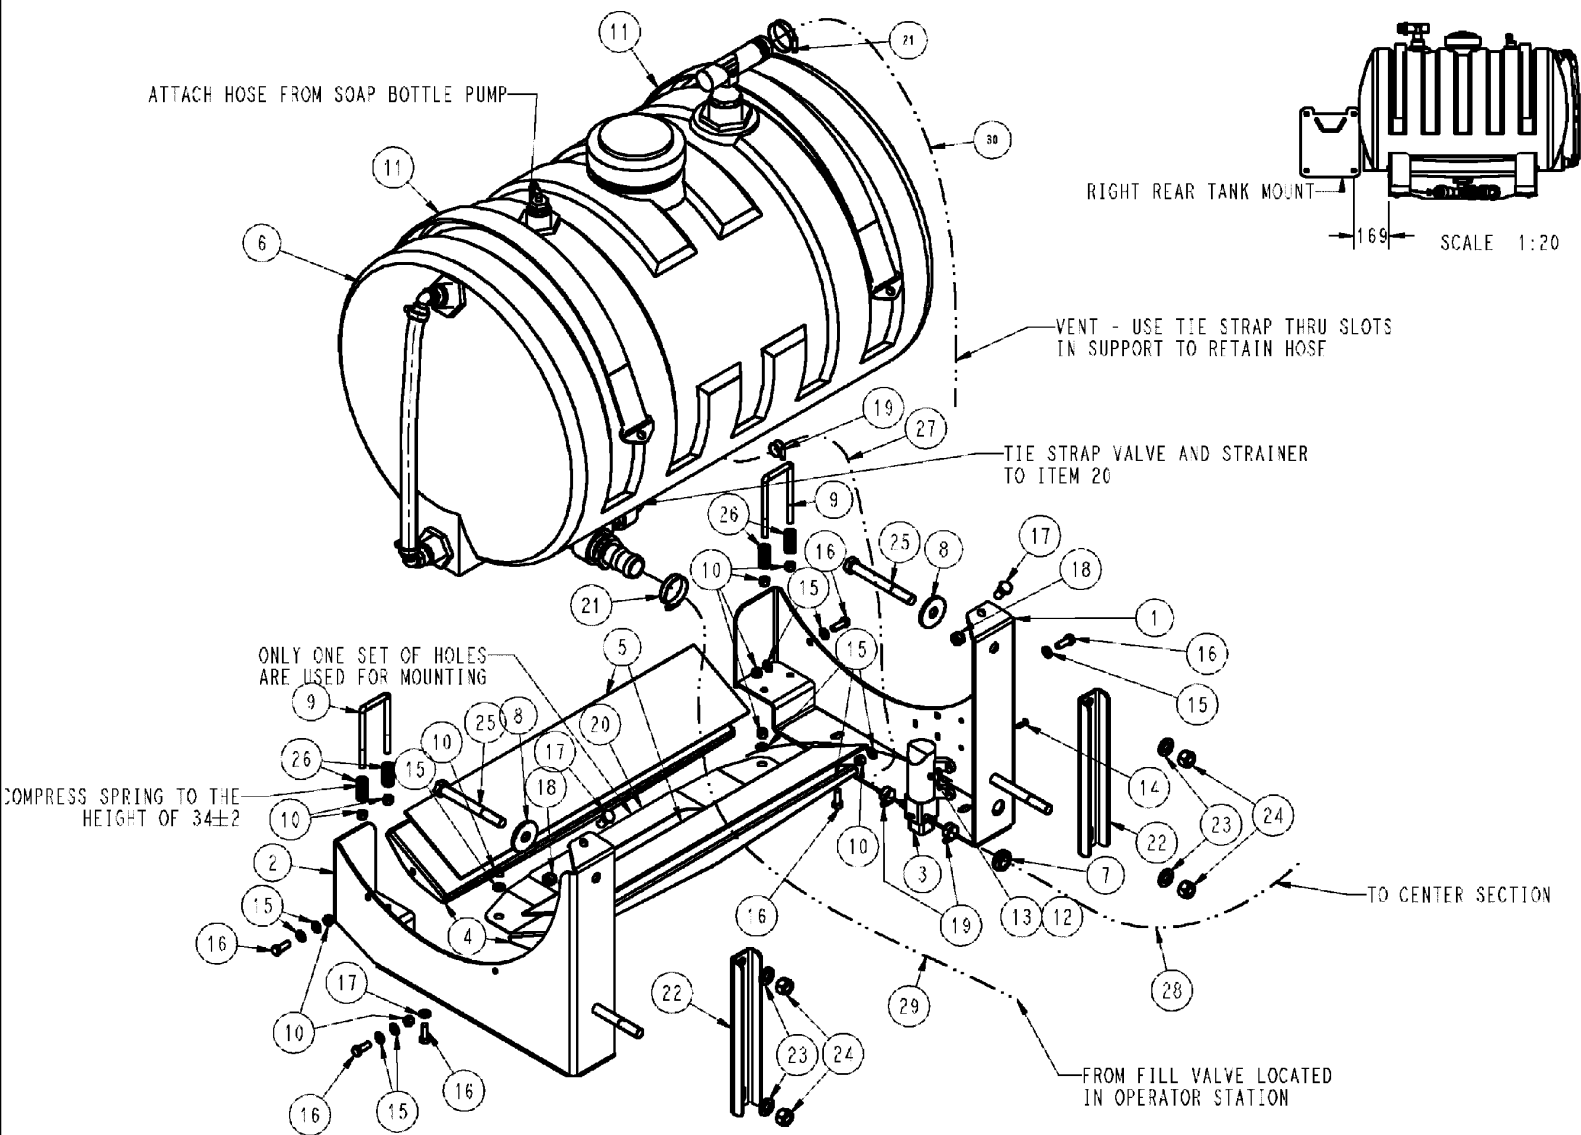

SPX3310 PATRIOT SPRAYER

09-052 FOAM TANK GROUP

сылка	Номер детали	Кол-во	Описание
1	343434A1	1	SUPPORT, FOAMER REAR
2	343439A1	1	SUPPORT, WLDT, FRONT
3	87727677	1	PUMP, DIAPH, 1 GPM, 12V B.B.
4	87265766	2	SUPPORT, FOAM TANK SUPPORT
5	87265767	2	STRIP, RUBBER, MAST, 3 X 152 X 694
6	87265765	1	FOAM TANK PLUMBING, SEE FIG 09-053, ASN 20002
7	248-2178	1	GROMMET, 3/4" ID x 1 1/16" Groove Dia,
8	87529305	4	WASHER,
9	BN305434	2	U-BOLT, 3/8 X 2 X 4.5
10	BN50759	10	NUT, 3/8-16, NLN, SS
11	343448A1	2	STRAP, 2" NYLON WEB, ASSY
12	BN310265	4	WASHER, 10, FW, SS
13	BN310266	4	NUT, 10-24, NLN, SS
14	BN311631	4	BOLT, 10-24 X .75, BSH, SS
15	BN50146	12	WASHER, 3/8, FW, SS
16	BN50254	6	BOLT, 3/8-16 X 1, HH, SS
17	BN50691	2	BOLT, 1/2-13 X 1, HH, SS
18	BN55363	2	NUT, 1/2-13, NLN, SS
19	BN324022	7	CLAMP, HOSE, #8, 304 SS
20	87265768	1	SUPPORT, PLBG, FOAM TANK
21	BN310448	2	CLAMP, HOSE, #28, 304 SS
22	87269940	2	PLATE, MOUNT SUPPORT
23	87529306	4	WASHER, FLAT
24	86980517	4	NUT,
25	87341861	4	BOLT,
26	BN300266	4	SPRING,
27	344410A1	1	HOSE, 3/8" X 6.5", CLEAR
28	342071A1	1	HOSE, 3/8" X 175" CLEAR
29	BN318856	1	HOSE, KANIFLEX, 1.5" X 95"
30	BN318858	1	HOSE, KANIFLEX, 1.5" X 38"