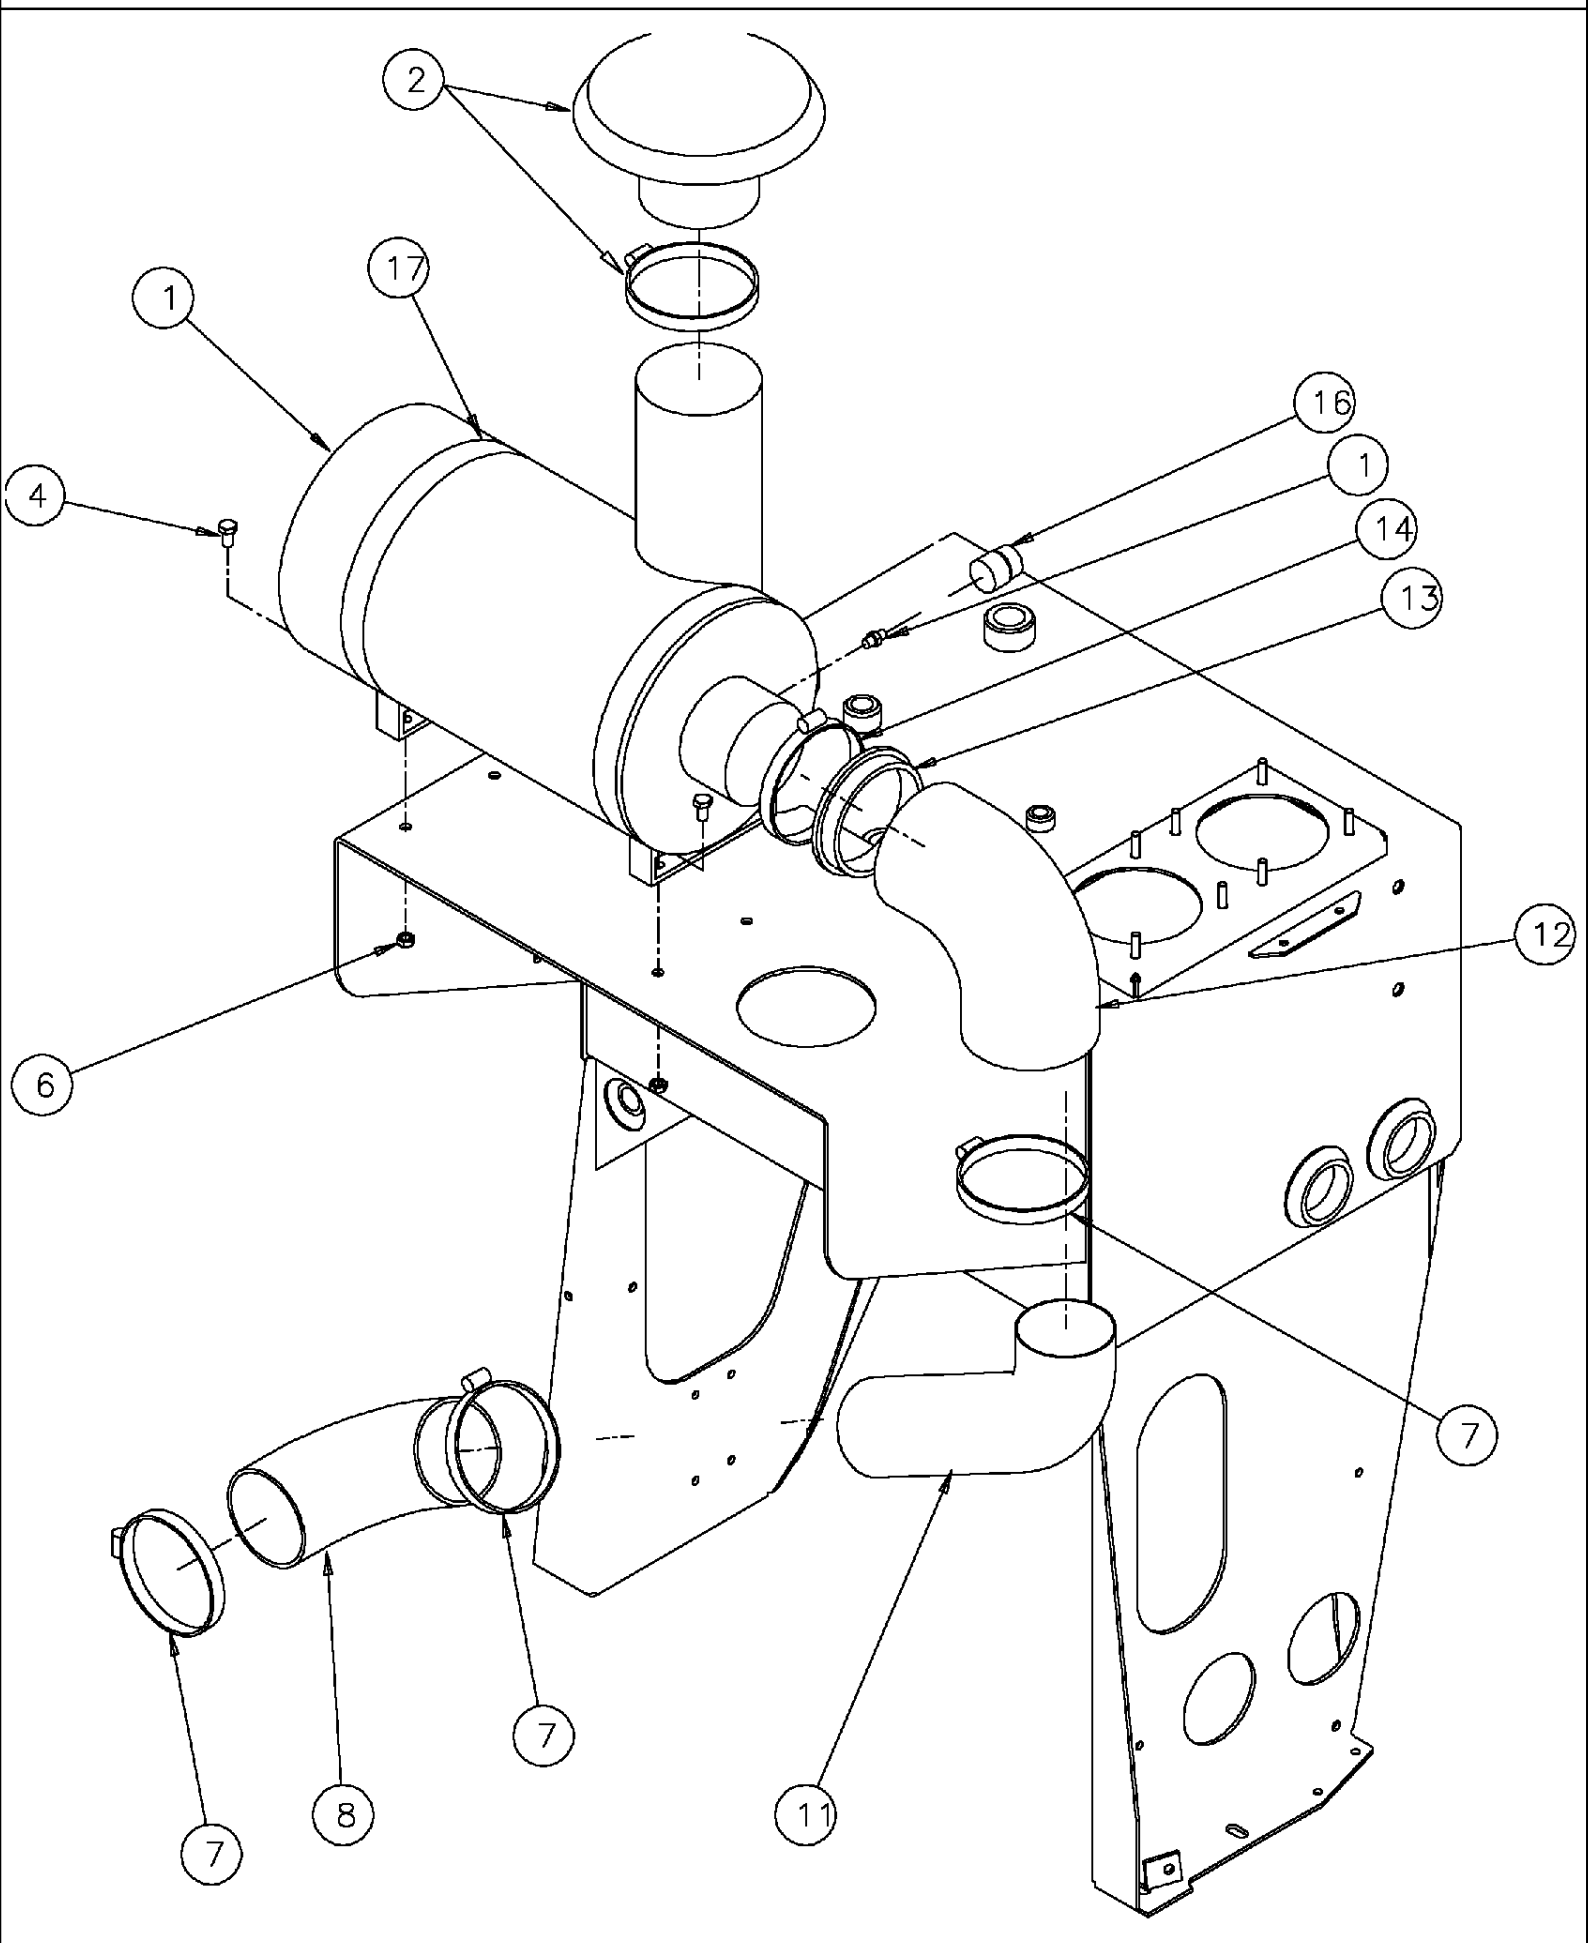

SPX3310 PATRIOT SPRAYER

03-033 AIR CLEANER GROUP

сылка	Номер детали	Кол-во	Описание
1	247825A2	1	AIR CLEANER, (4.5 OUTLET)
	249987A1	1	FILTER, ELEMENT, , SERVICE PARTS FOR REF. 1
	2499881	1	SAFETY , SERVICE PARTS FOR REF. 1
	249990A1	1	COVER, , SERVICE PARTS FOR REF. 1
	249989A1	1	O-RING, , SERVICE PARTS FOR REF. 1
	A184597	1	POPPET, VALVE, VACUATOR, SERVICE PARTS FOR REF. 1
	D36264	1	FITTING, AIR CLEA, SERVICE PARTS FOR REF. 1
2	54-305	1	CAP, AIR INLET, BLK W/CLAMP
	BN320354	1	COVER, AIR INLET, BLK, ASSOCIATED PART OF HOOD, AIR INLET, BLK W/CLAMP, P/N 54-305
	BN320355	1	CLAMP, HOOD, AIR INLET, ASSOCIATED PART OF HOOD, AIR INLET, BLK W/CLAMP, P/N 54-305
4	614-10020	4	BOLT, Hex, M10 x 20, 8.8, Full Thd,
6	832-46410	4	NUT, LOCK, M10 x 1.5, CI 8, TLN
7	214-3272	3	CLAMP, HOSE, 3.75/4.625 HD Worm, W/liner,
8	D50920	1	ELBOW,
11	87267629	1	TUBE, AIR INTAKE
12	352790A1	1	DUCT, AIR INTAKE
13	BN318715	1	SLEEVE, INLET SLEEVE
14	214-3288	1	CLAMP, HOSE, 4.75/5.625 HD Worm, W/liner,
16	BN66126	1	INDICATOR, FILTER, ELECTRIC
17	S238773	2	CLAMP, MOUNT (AIR CLEANR)