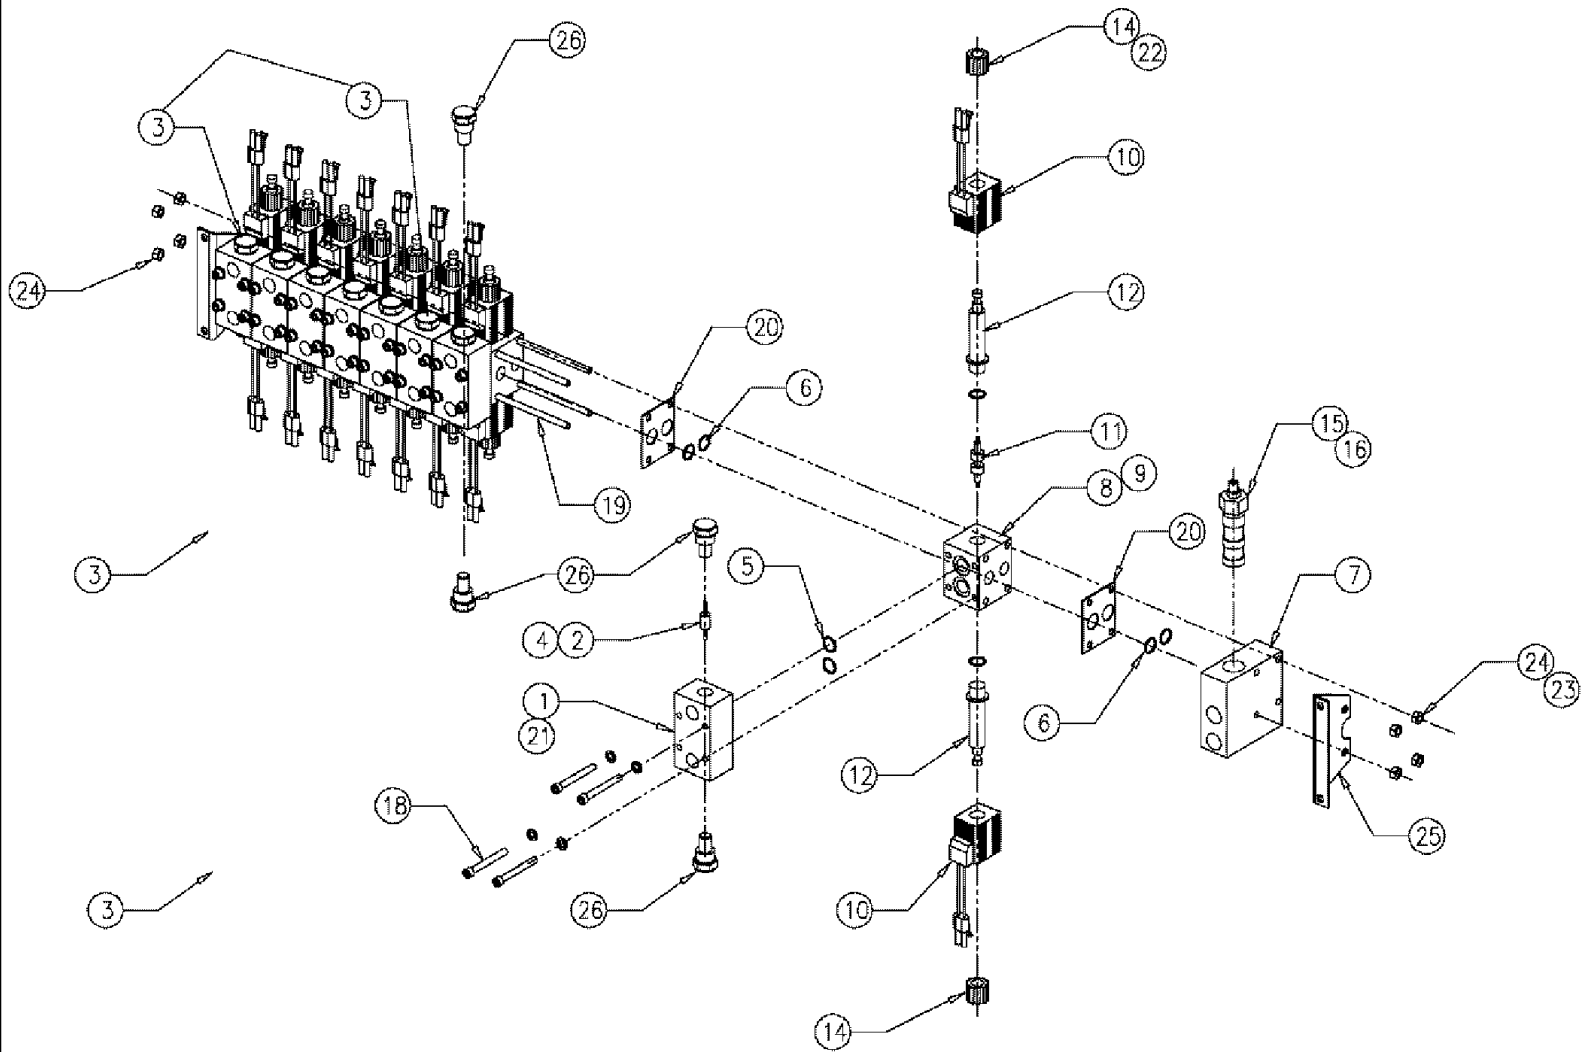

NOTE:

ITEM #21, 2 REFERENCES THE SINGLE PO CHECK BODY
ITEM #4, 1 REFERENCES THE DUAL PO CHECK BODY
ITEM #9 REFERENCES THE END SECTION

SPX3310 PATRIOT SPRAYER

06-031 VALVE 8 BANK DIRECTIONAL - BEFORE SERIAL #20002

сылка	Номер детали	Кол-во	Описание
1	BN98677	5	BLOCK, FOR 29345A (DUAL)
2	BN98679	5	RACE, PISTON-CHK VALV DUAL 29345
3	BN300970	10	VALVE, CHECK-100 LB. WTRM
4	BN98680	2	PISTON, CHK VALV SING 29345
5	BN98225	14	O-RING, STACKNG VLV #29345
6	BN98226	16	O-RING, SANDWICH VLV#29345
7	BN98336	1	VALVE, HYDRAULIC, VALVE BLOCK, UNLOAD
8	BN66709	7	VALVE, HYDRAULIC, DIRECTIONAL, MIDDLE
9	BN66710	1	DIRECTIONAL, END
10	BN98222	16	COIL, W/WIRE LEAD & PACK-END
15	86986520	1	COIL, LEAD, 12VDC
16	86986519	1	VALVE, SOLENOID, WATERMAN
18	86986510	28	SCREW, 1/4-20 X 1.75, SHCS, SS
19	BN24156	4	TIE-ROD, THREADED, THREADED, 1/4-20 X 17.75
20	86986508	8	PLATE, ANODIZED
21	BN318802	2	VALVE, HYDRAULIC, VALVE, SINGLE PO REL
22	86986509	16	CAP, VINYL, VALVE BANK
23	BN50139	8	WASHER, 1/4 SPRING LOCK
24	231-4144	8	NUT, LOCK, 1/4"-20, GB, HH, TLN
25	BN67858	2	MOUNTING PARTS, WATERMAN
26	87270614	4	VALVE, CHECK, VALVE, 5 PSI