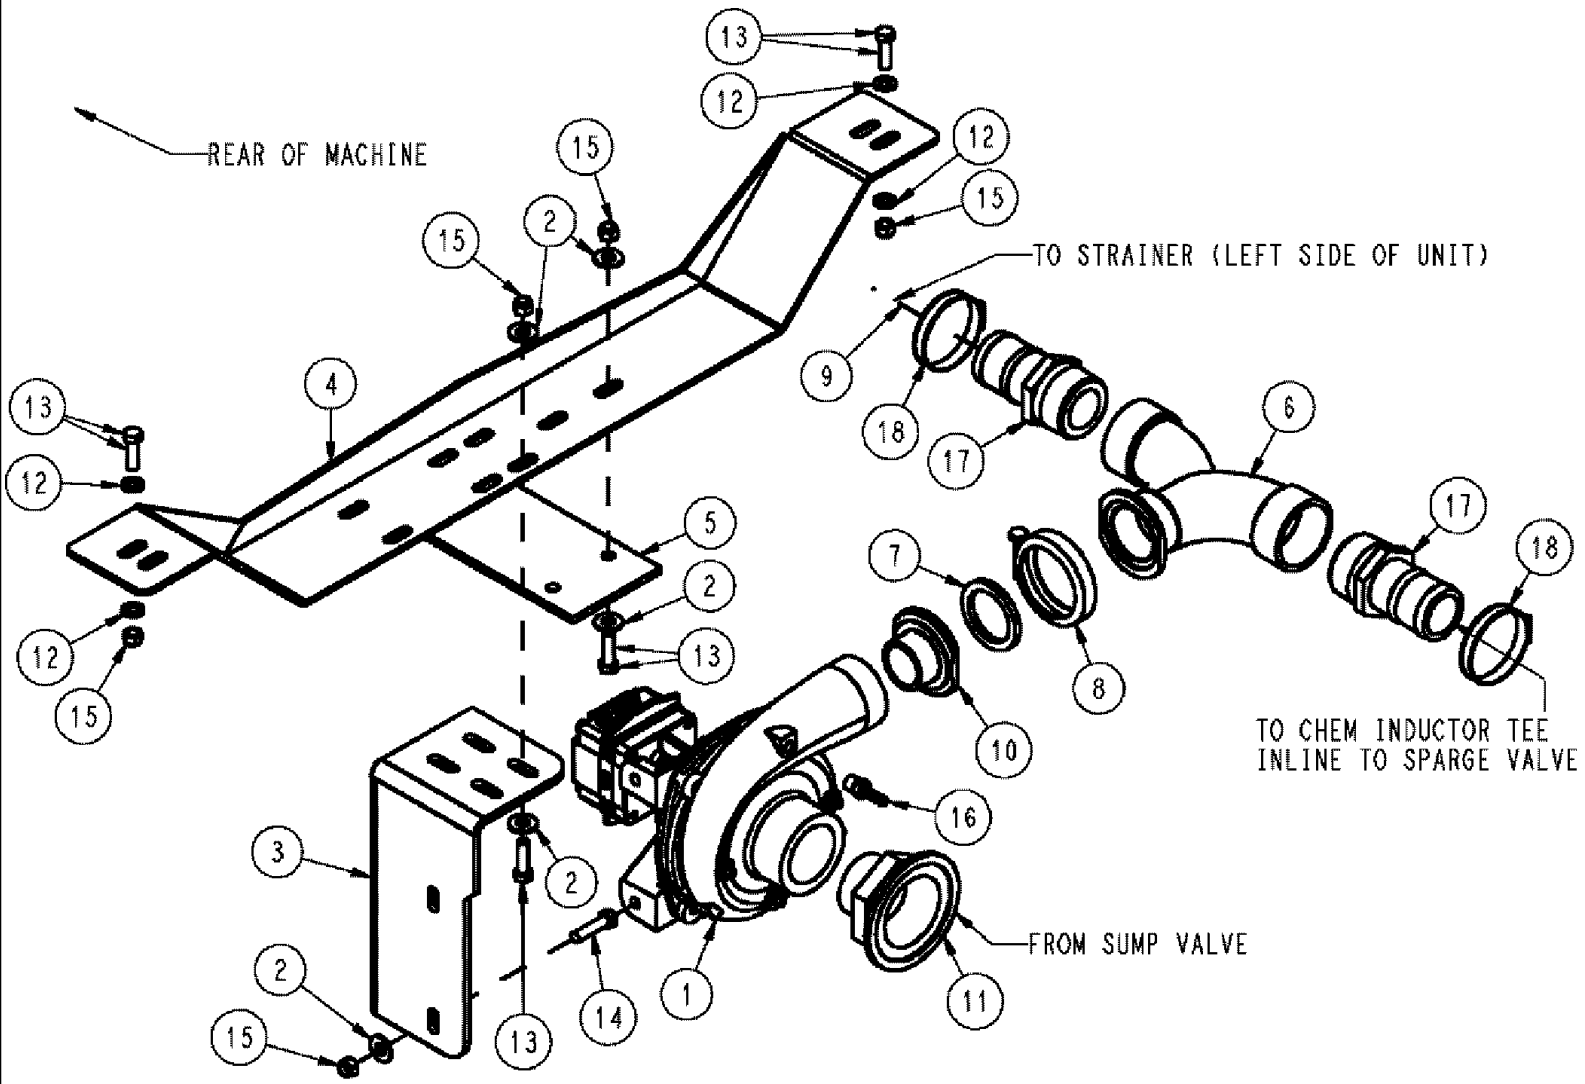

SPX3310 PATRIOT SPRAYER

09-007 PRODUCT PUMP PLUMBING GROUP

сылка	Номер детали	Кол-во	Описание
1	344030A1	1	PUMP, HYPRO HV /W MOTOR, SEE FIG 09-047
2	87529312	14	WASHER, 11 X 24 X 3 MM HDN DOR
3	87265574	1	BRACKET, SUPPORTING, PRODUCT PUMP
4	87268593	1	BRACKET, SUPPORTING, PLUMBING
5	87266400	1	PLATE, MOUNTING, PRODUCT VALVE
6	87265587	1	MANIFOLD, Y, PRODUCT PLMB
7	BN313772	1	GASKET, 2" FULL PORT EPDM
8	BN313773	1	CLAMP, 2" FULL PORT
9	BN316635	1	HOSE, 2' X 86" SPRAGE
10	BN322254	1	ADAPTER, MANIFOLD, 2FP X 1.5 NPT
11	BN322930	1	MANIFOLD, MS, 3" FLG X 2"
12	BN50146	8	WASHER, 3/8, FW, SS
13	BN50254	10	BOLT, 3/8-16 X 1, HH, SS
14	BN50260	2	BOLT, 3/8-16 X 1.5, HH, SS
15	BN50759	12	NUT, 3/8-16, NLN, SS
16	BN72040	1	FITTING, 1/8" NPT X 1/4" ID HS
17	BN73781	2	FITTING, 2 NPT X 2 HOSE
18	BN310449	2	CLAMP, #32, 304 SS