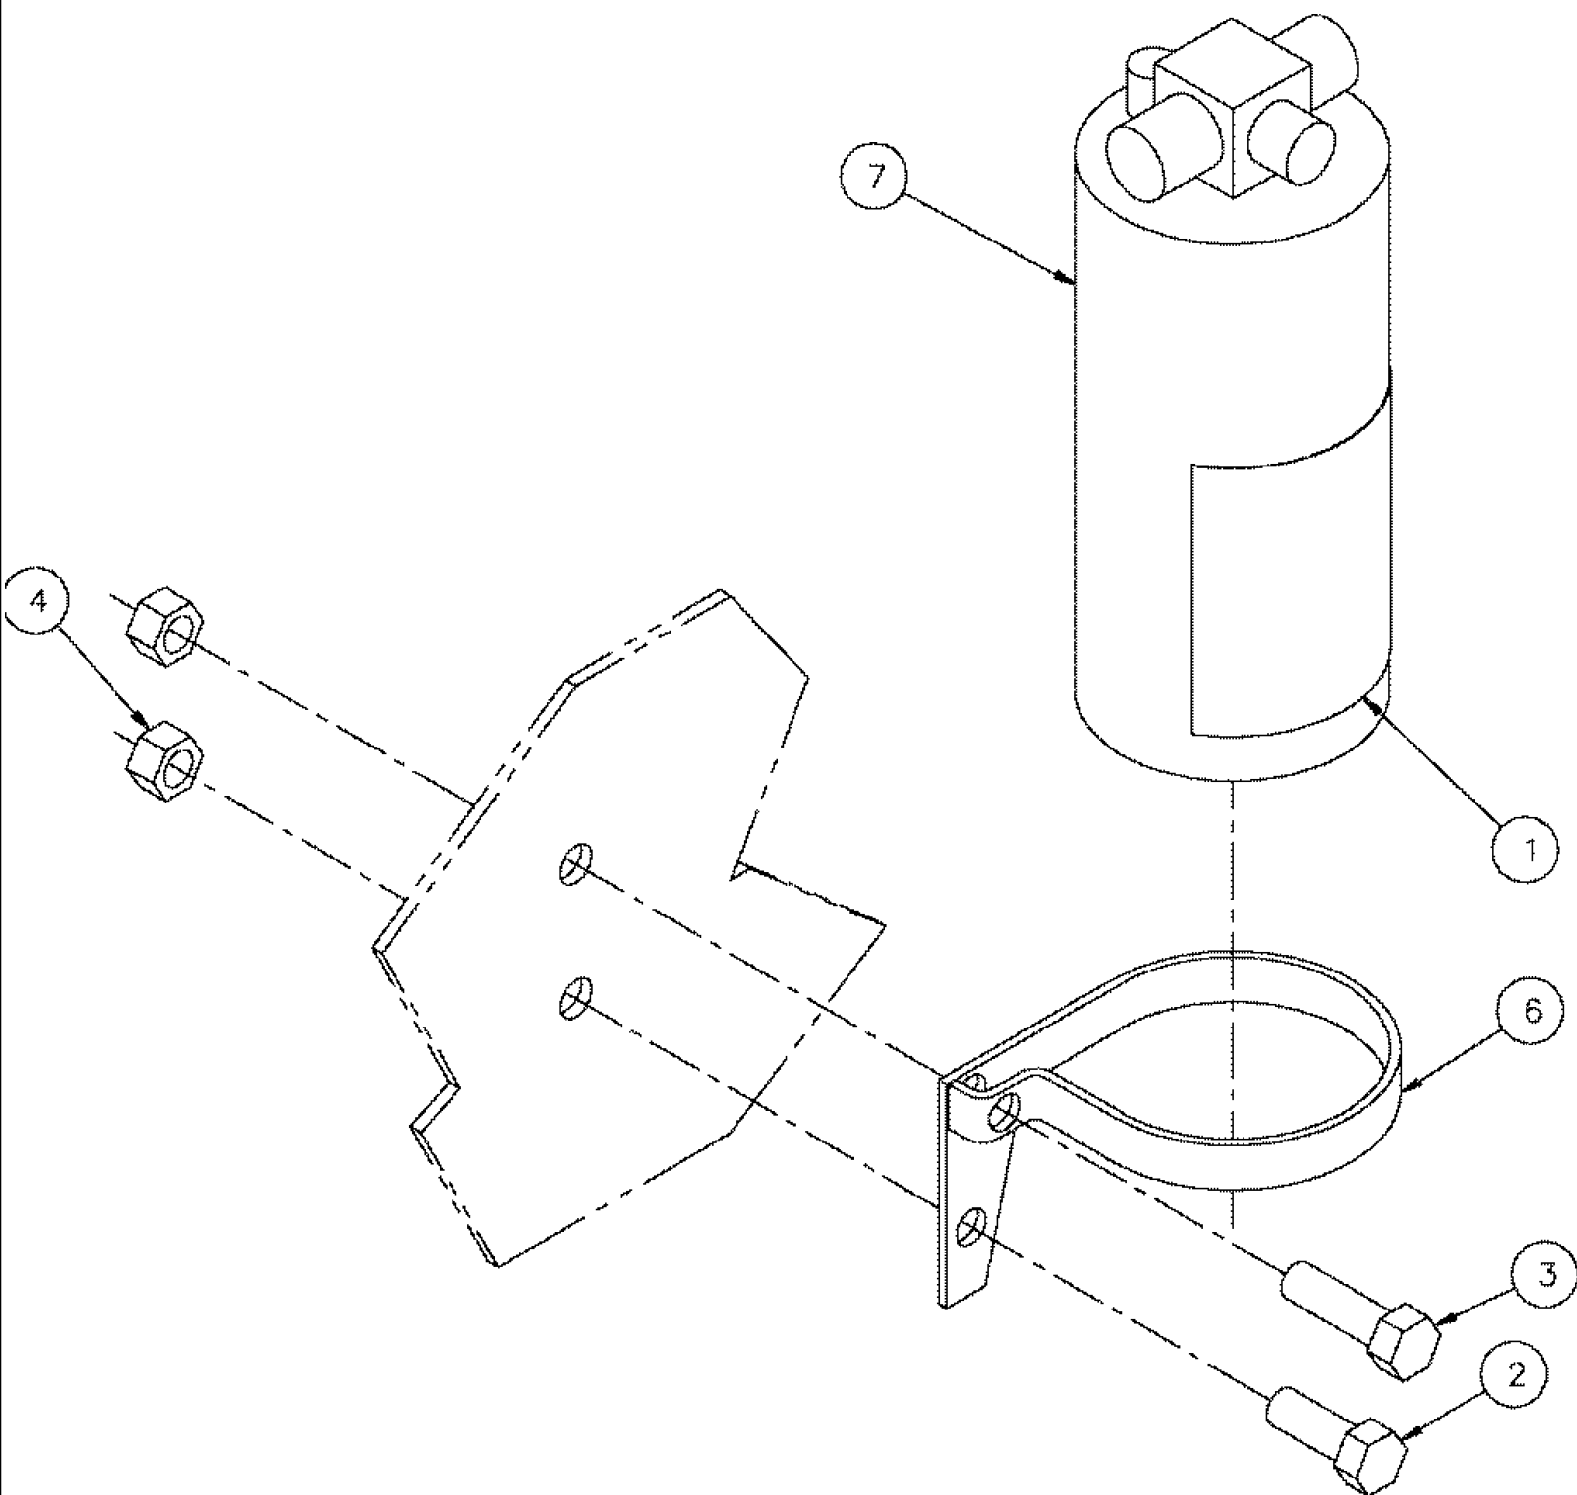

SPX3310 PATRIOT SPRAYER

02-006 RECEIVER DRYER GROUP

сылка	Номер детали	Кол-во	Описание
1	BN301704	1	DECAL, CHARGE W/134A GAS
2	413-616	1	BOLT, Hex, 3/8"-16 x 1", G5, Full Thd, HH
3	413-620	1	BOLT, Hex, 3/8"-16 x 1 1/4", G5, Full Thd, HH
4	231-4146	2	NUT, LOCK, 3/8"-16, GB, HH, TLN
5	BN51142	5	STRAP, CABLE, .12-1.25 BUNDL
6	BN67726	1	CLAMP, RECEIVER DRYER
7	BN67797	1	RESERVOIR, DRYER