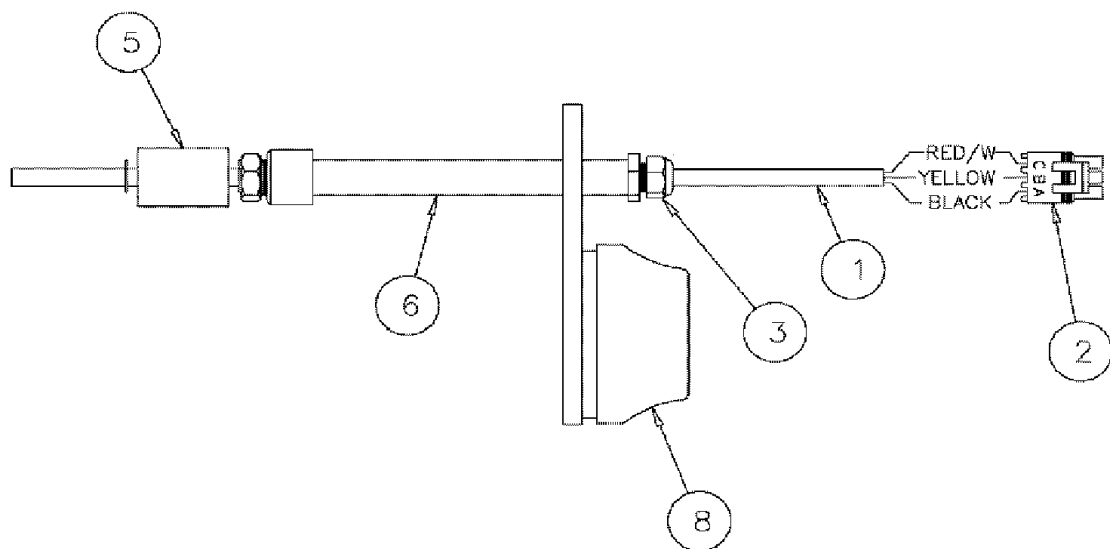

MAGNETS ON THIS
END OF FLOAT

SPX3310 PATRIOT SPRAYER

06-013(01) LEVEL TEMP SWITCH GROUP - SERIAL #20056 AND LATER

сылка	Номер детали	Кол-во	Описание
1	BN16237		AR TUBE, SHRINK POLY 1/4"
2	BN303121	1	CONNECTOR, ELEC, 3 WPAK TWR
3	BN52326	1	RETAINER, SEAL-3/8 NPT.236 MAX DIA
5	BN305129	1	SENSOR, TEMP-LEVEL, OIL
6	87272097	1	PLATE, TEMP LEVEL, WLDMNT
8	BN304339	1	FILTER, AIR, PRESS VALVE