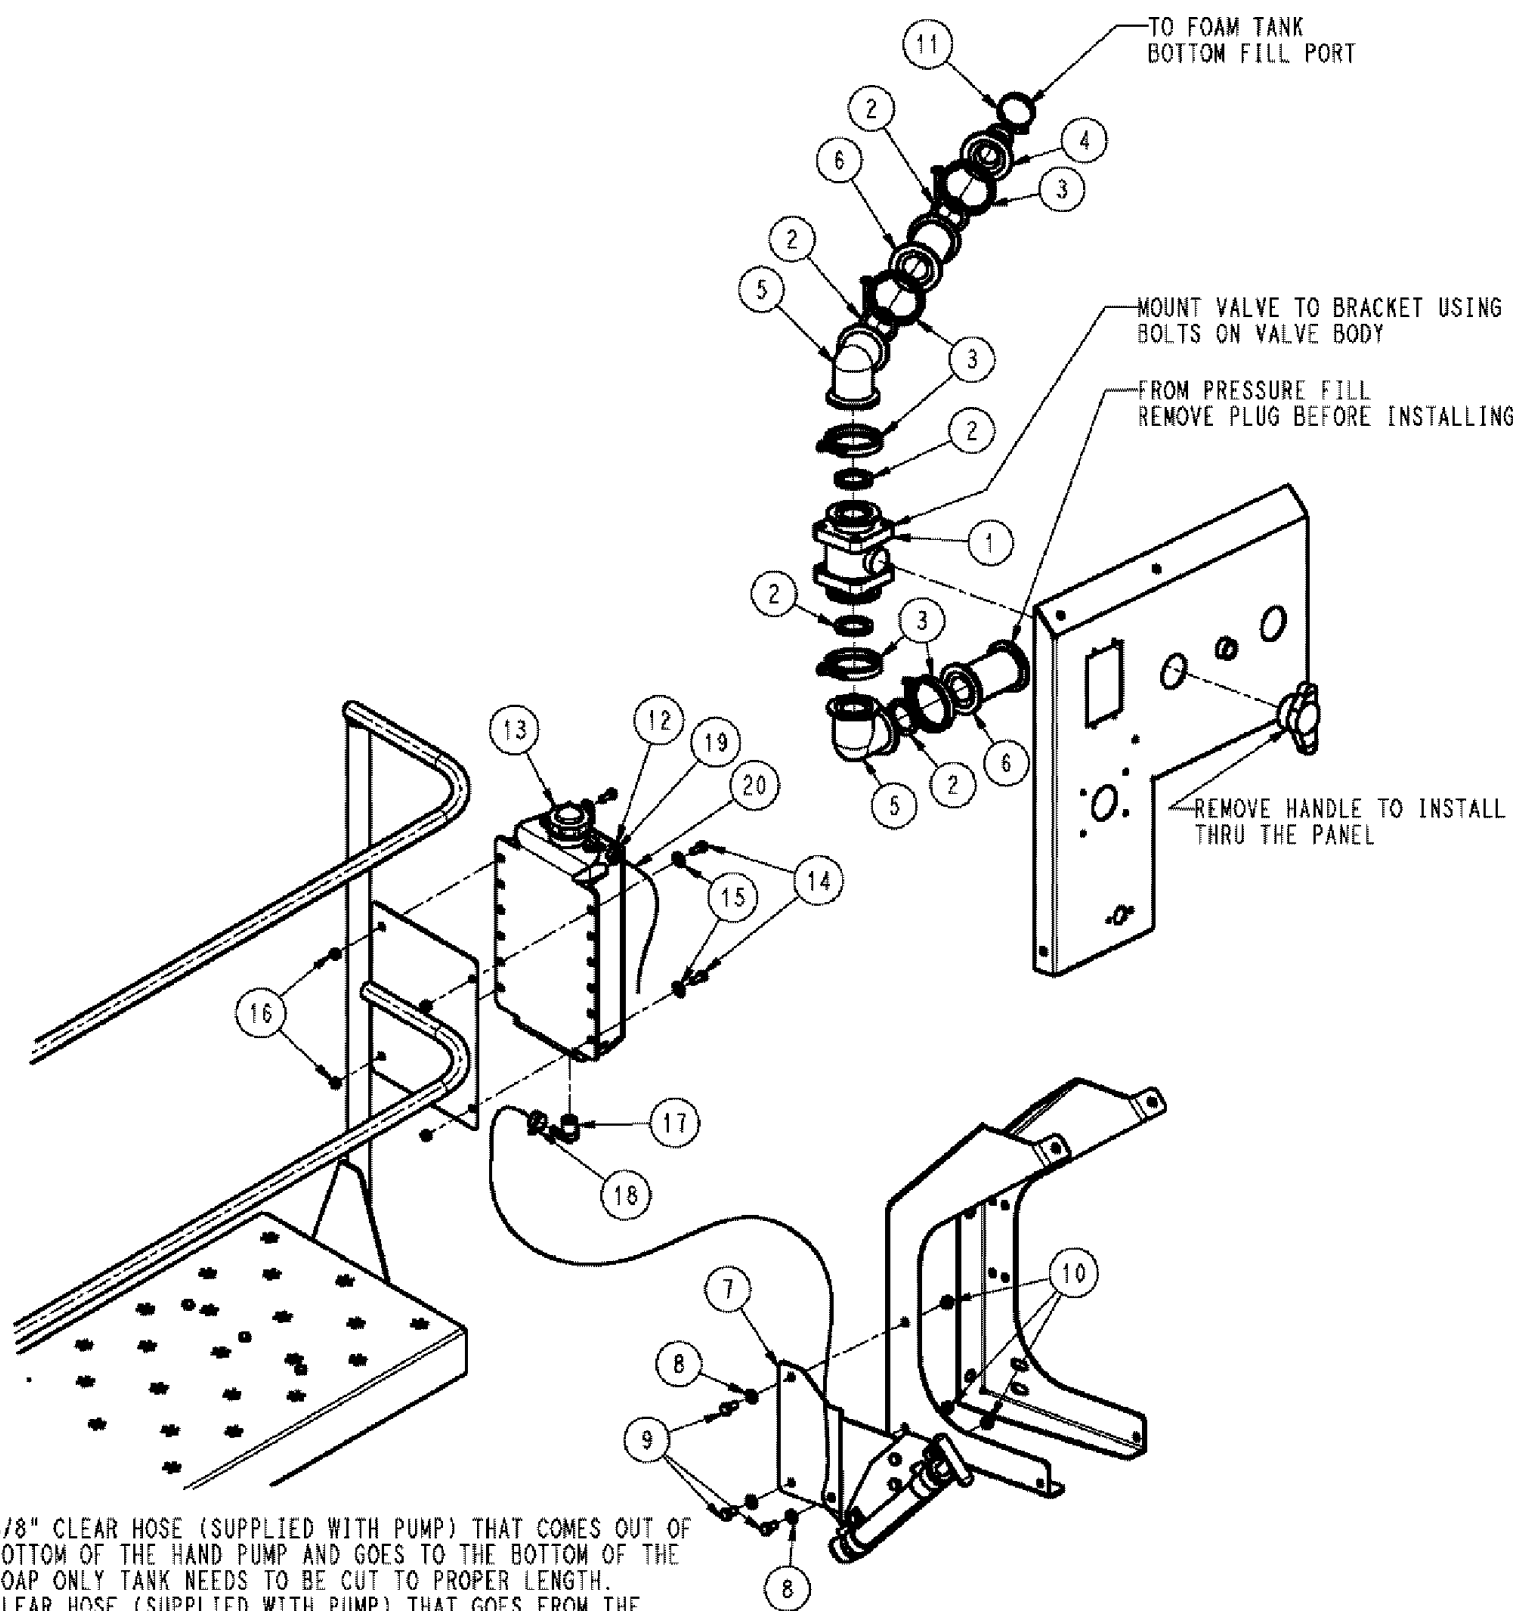

SPX3310 PATRIOT SPRAYER

09-049 FOAMER STATION GROUP - BEFORE SERIAL #20002

сылка	Номер детали	Кол-во	Описание
1	BN304328	1	VALVE, BALL, 2" FL, W/T HNDL
2	BN303204	5	GASKET, 2" EPDM
3	BN303199	5	CLAMP, 2" STD FLG
4	BN306901	1	FITTING, 2" FLG X 1.5" HOSE
5	BN320903	2	ELBOW, 2" FLANGE, 90 SHORT
6	BN306907	2	FITTING, STR 2" FLANGE X 2" FLANGE
7	87269943	1	HAND PUMP STATION, SEE FIG 09-051, BSN 20002
8	BN50146	3	WASHER, 3/8, FW, SS
9	BN50250	3	BOLT, 3/8-16 X .75, HH, SS
10	BN50759	3	NUT, 3/8-16, NLN, SS
11	BN310448	1	CLAMP, HOSE, #28, 304 SS
12	BN322944	1	TANK, 6 QT, POLY, NATURAL
13	86507190	1	CAP, COOLANT RECOV'Y BOTL
14	BN50476	4	BOLT, 5/16-18 X .75, HH, SS
15	BN50142	4	WASHER, 5/16, FW, SS
16	BN55361	4	NUT, 5/16-18, NLN, SS
17	BN325981	1	FITTING, 1/2 MPT X 3/8 90
18	BN324022	1	CLAMP, HOSE, #8, 304 SS
19	BN310450	1	CLAMP, HOSE, #3, 304 SS
20	BN324759	1	HOSE, 1/4" X 17" EPDM