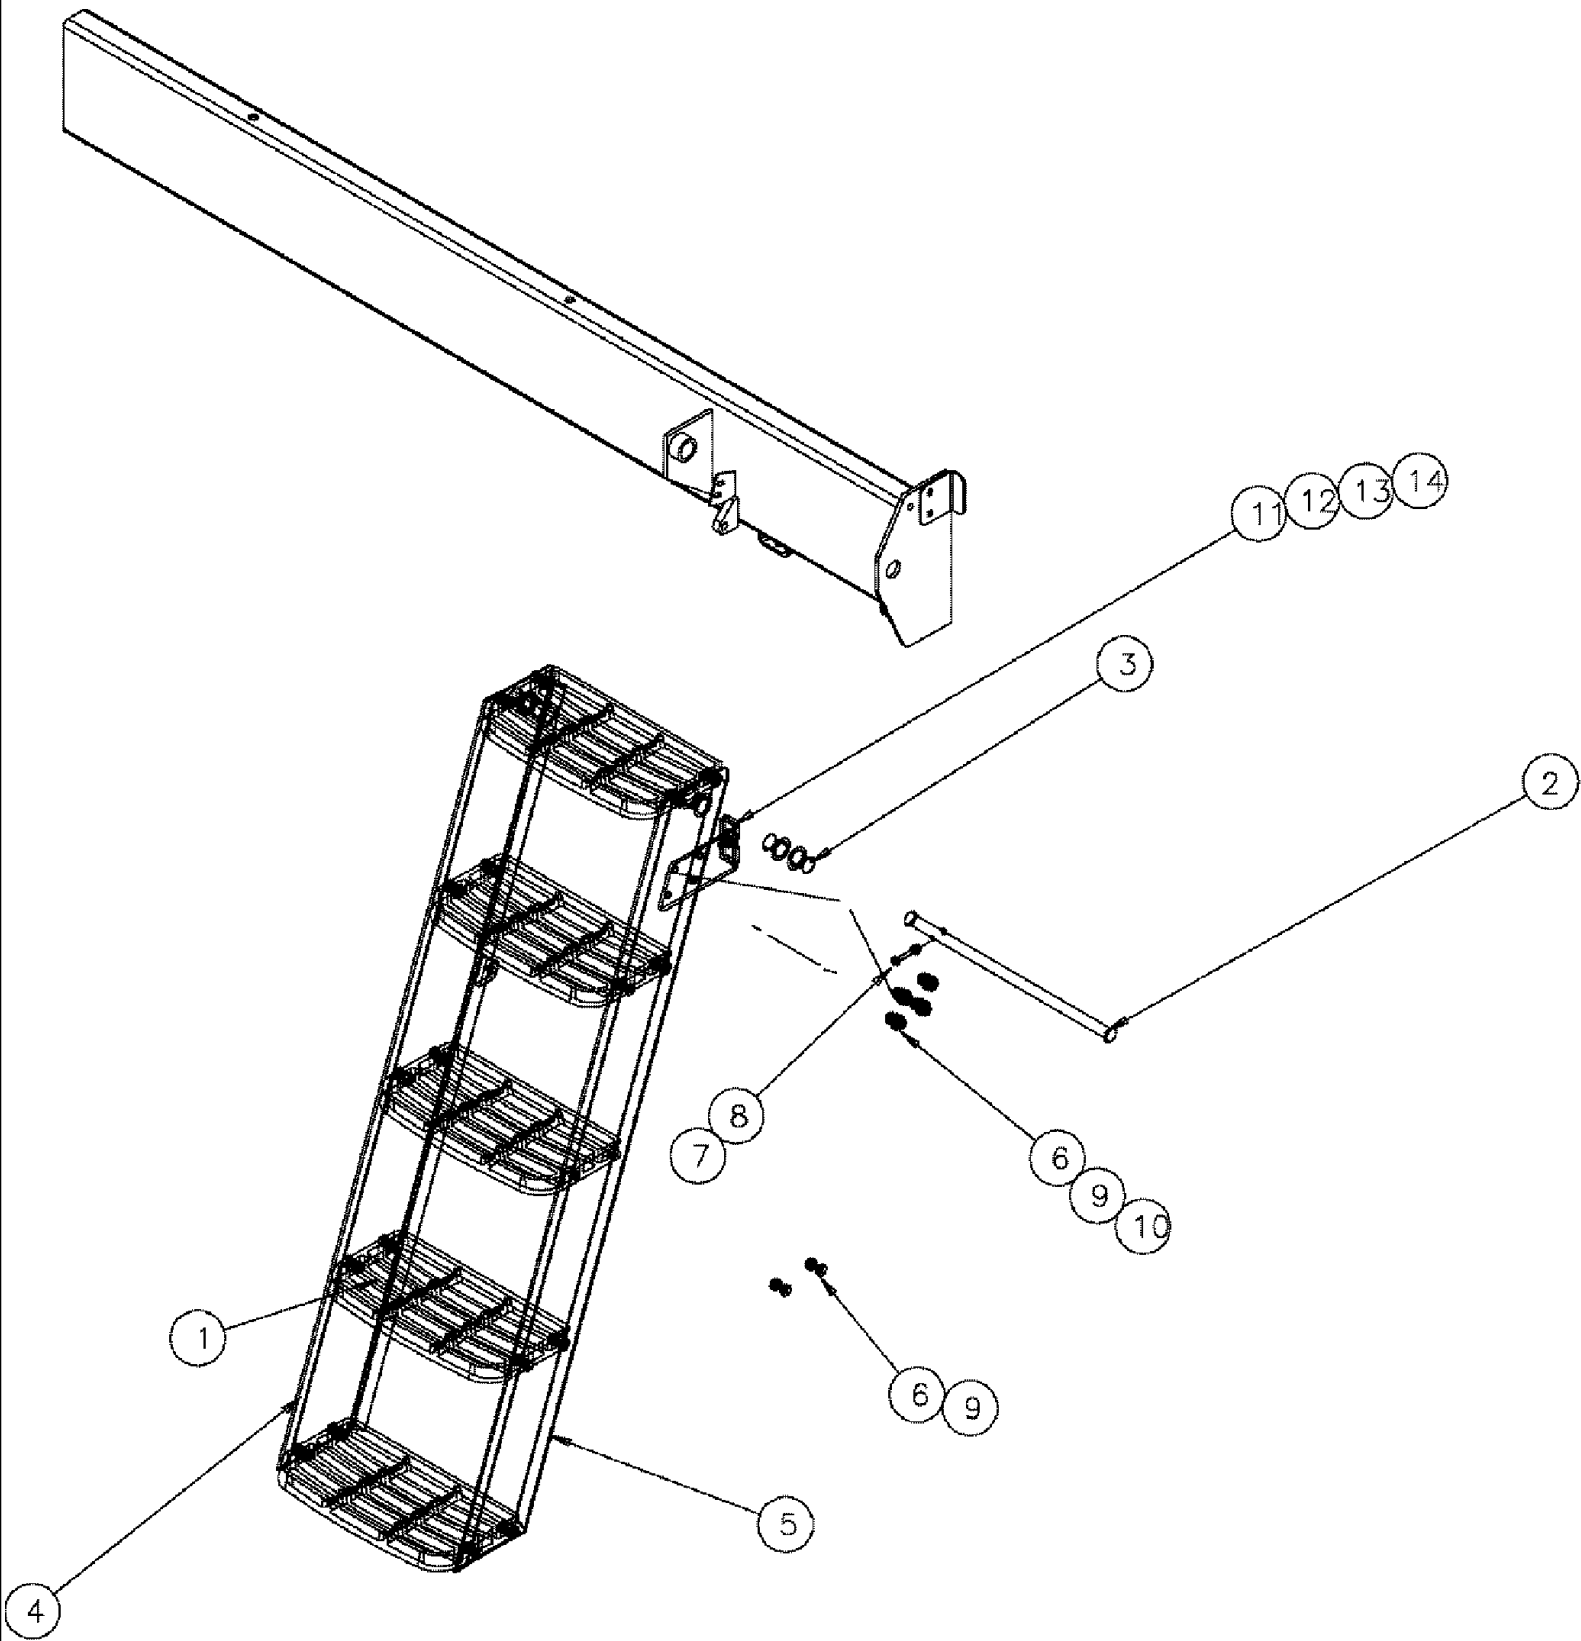

SPX3310 PATRIOT SPRAYER

04-011 LADDER, ACCESS L.H.

сылка	Номер детали	Кол-во	Описание
1	87270245	5	STEP, BLACK ALUMINUM
2	BN320322	1	PIN, LADDER PIVOT
3	BN321159	4	BUSHING,
4	342269A1	1	BRACKET, SUPPORTING, WLDT, LADDER STEPS
5	342268A1	1	BRACKET, SUPPORTING, WLDT, LADDER STEPS
6	614-10025	24	BOLT, Hex, M10 x 25, 8.8, Full Thd,
7	814-8050	1	BOLT, Hex, M8 x 50, 8.8,
8	832-46408	1	NUT, LOCK, M8 x 1.25, CI 8, TLN
9	832-46410	24	NUT, LOCK, M10 x 1.5, CI 8, TLN
10	87529312	4	WASHER, 11 X 24 X 3 MM HDN DOR
11	87268758	1	STOP, LADDER
12	BN320307	1	PAD, LADDER STOP
13	BN50779	1	BOLT, 5/16-18 X 1, EH
14	BN50057	1	NUT, 5/16-18 WHIZ LOCK SS