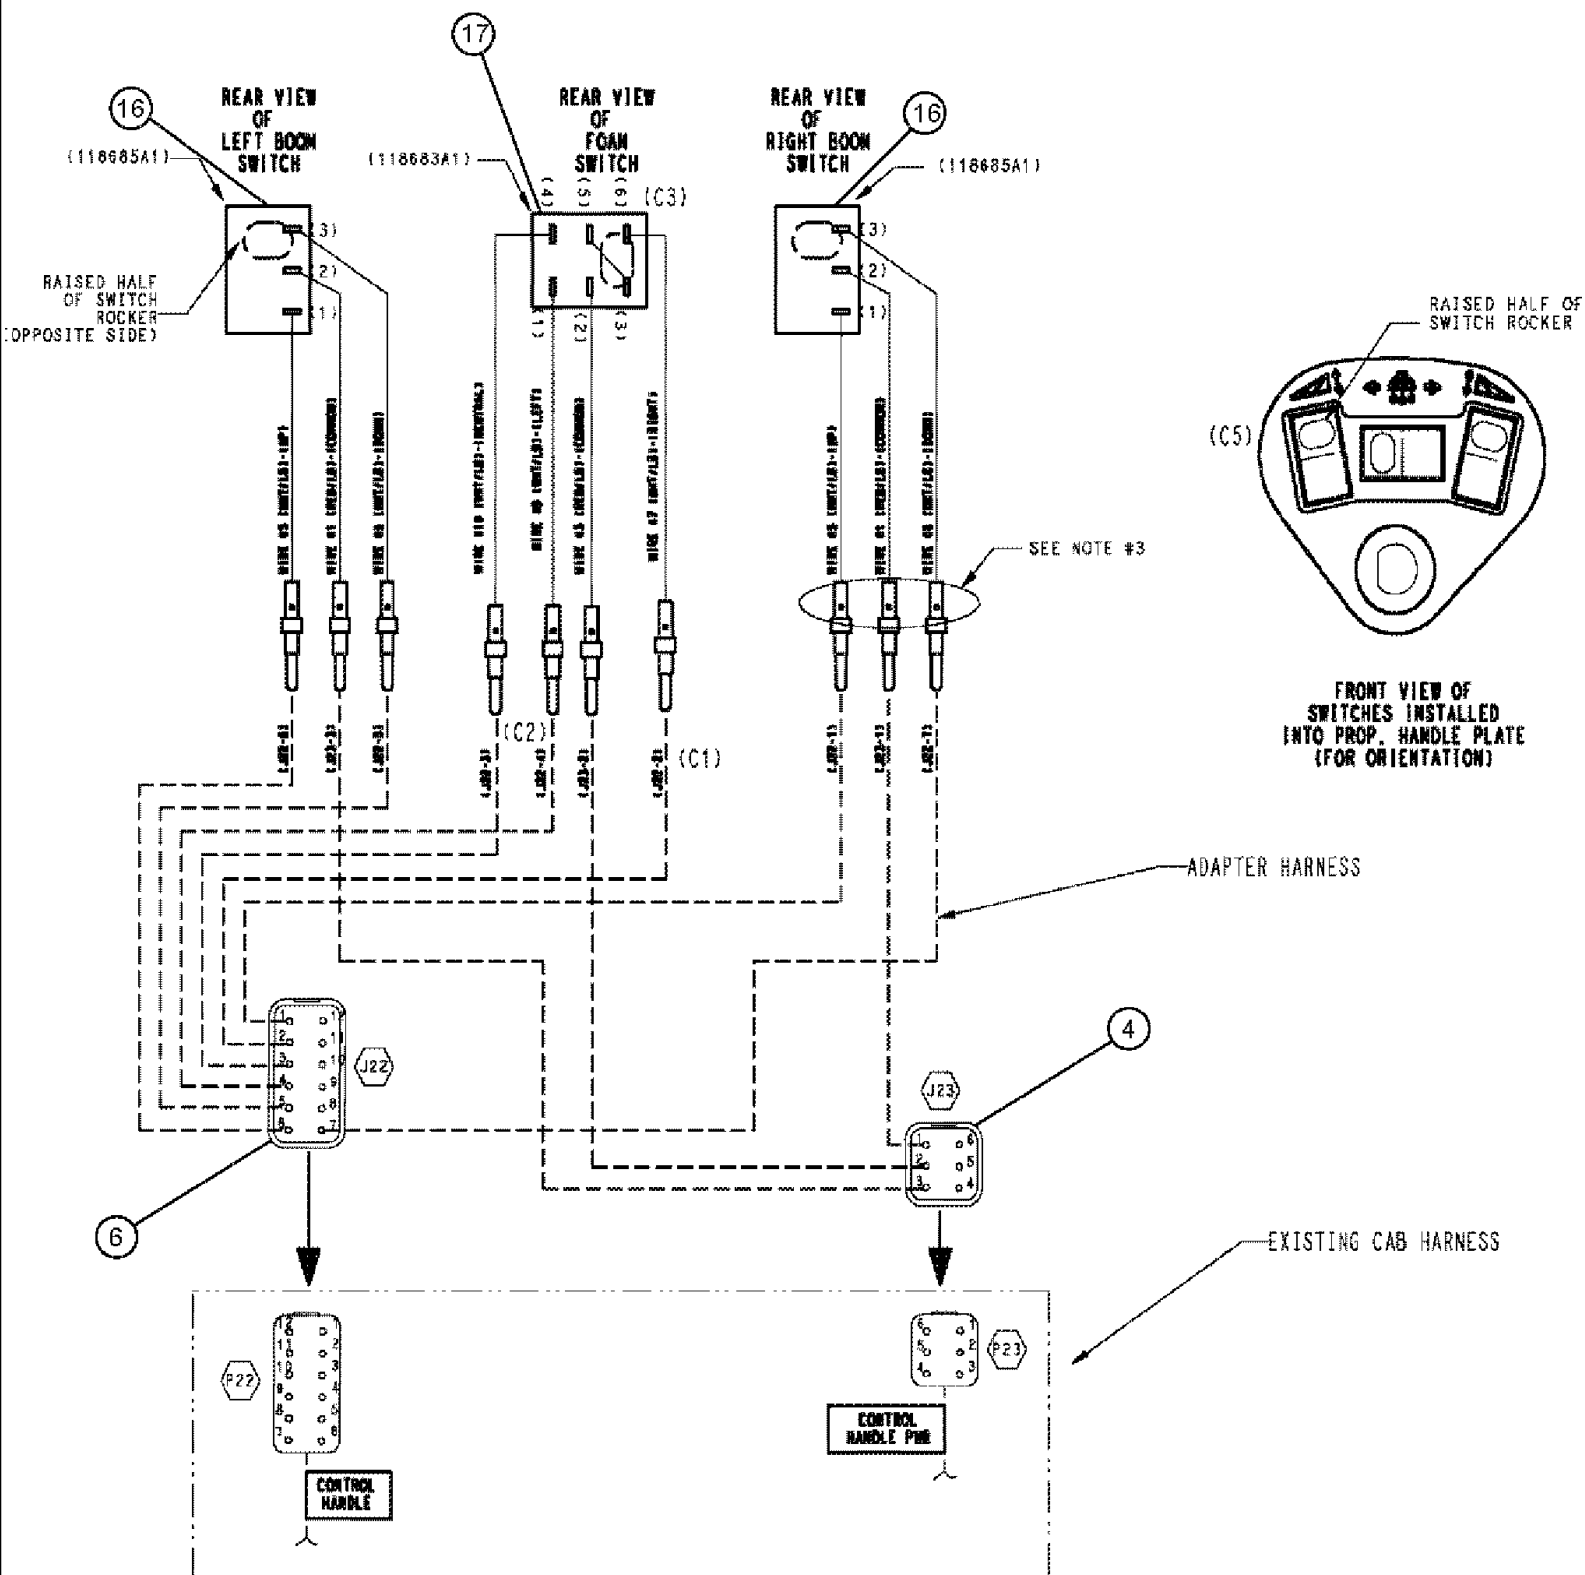

SPX3310 PATRIOT SPRAYER

01-009(02) PROPEL HANDLE SUB ASSEMBLY

сылка	Номер детали	Кол-во	Описание
1	116150A1	1	SUPPORT, PALM REST, L.H.
2	116152A1	1	SUPPORT, PALM REST, R.H.
3	1343962C1	1	CLIP, ELECTRICAL, PALM REST,
4	225350C1	1	CONNECTOR, ELEC, 6 PIN TYPE LY
5	225353C1	1	WEDGE, TYPE W6P
6	225388C1	1	CONNECTOR, ELEC, 12-PIN TYPE NA
7	225390C1	1	WEDGE, TYPE W12P
8	260-54310	1	SCREW, SELF TAP, Cross Pan Hd, #6 x 5/8", TYP B
9	353-402	1	PLUG, Dome, .375" hole, Nylon, BUTTON
10	86987885	1	KNOB, PALM REST
11	BN2290332	AR	LOOM, SPLIT 3/4" ID #1789
12	87270578	1	DECAL, PROP HNDL, 96 1/2
13	124670A1	1	PLATE, COVER, PROP CNTRL COTTON
14	BN323510	1	LEVER, LEVER SUB, PROP CNTRL., SEE FIG. 01-011
15	BN50054	1	NUT, 1/4-20, HH, SS
16	118685A1	2	SWITCH, BSKT R/L
17	118683A1	1	SWITCH, UNLOADER SWIN
18	87271307	1	PLUG, DOUBLE D