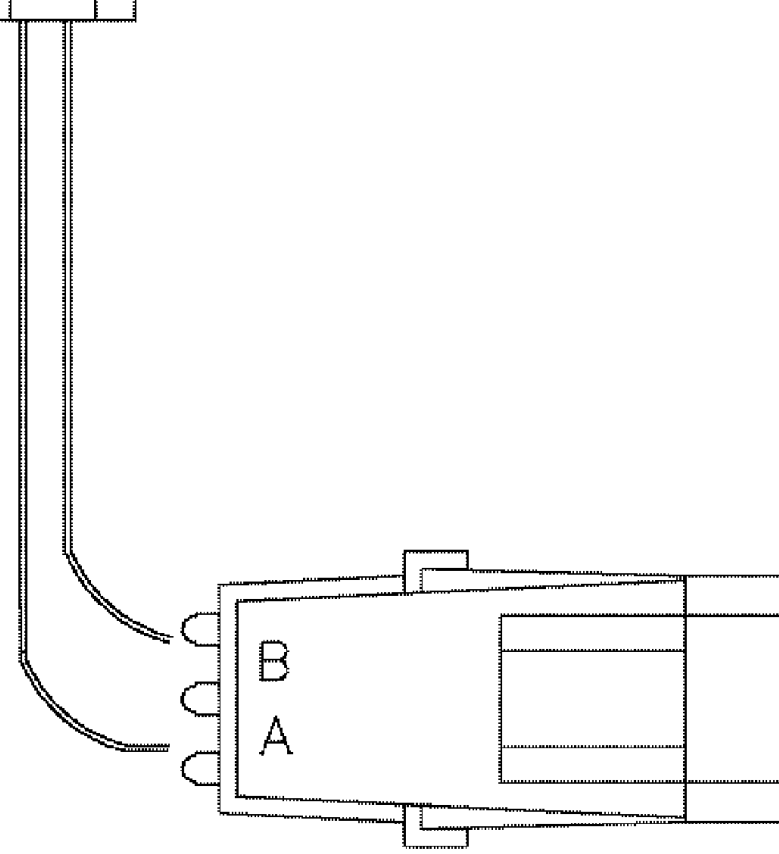

SPX3310 PATRIOT SPRAYER

04-004 BATTERY CABLES GROUP

сылка	Номер детали	Кол-во	Описание
	231-4146	1	NUT, LOCK, 3/8"-16, GB, HH, TLN
	413-612	1	BOLT, Hex, 3/8"-16 x 3/4", G5, Full Thd, HH
	614-12020	1	BOLT, Hex, M12 x 20, 8.8, Full Thd,
	832-46410	1	NUT, LOCK, M10 x 1.5, CI 8, TLN
	896-11010	2	WASHER, M10 x 21.5 x 2.5, HT, M10-FLAT
	896-11012	1	WASHER, M13.5 x 24.5 x 3, HT, M12-FLAT
1	87268458	1	CABLE, BATTERY (-) (FROM ENGINE BLOCK TO BATTERY POST -)
2	87268457	1	CABLE, BATTERY (+) (FROM STARTER TO BATTERY POST +)
3	87269423	1	CABLE, ELEC, CB TO CAB
4	BN69830	1	CABLE, CHASSIS GROUND
5	BN320105	1	CABLE, POS, C.B./RELAY
6	87271233	1	CABLE, BATTERY ENG. TO FR
	A187592	1	BATTERY, 12V, 950 CCA, POST, (Not shown)