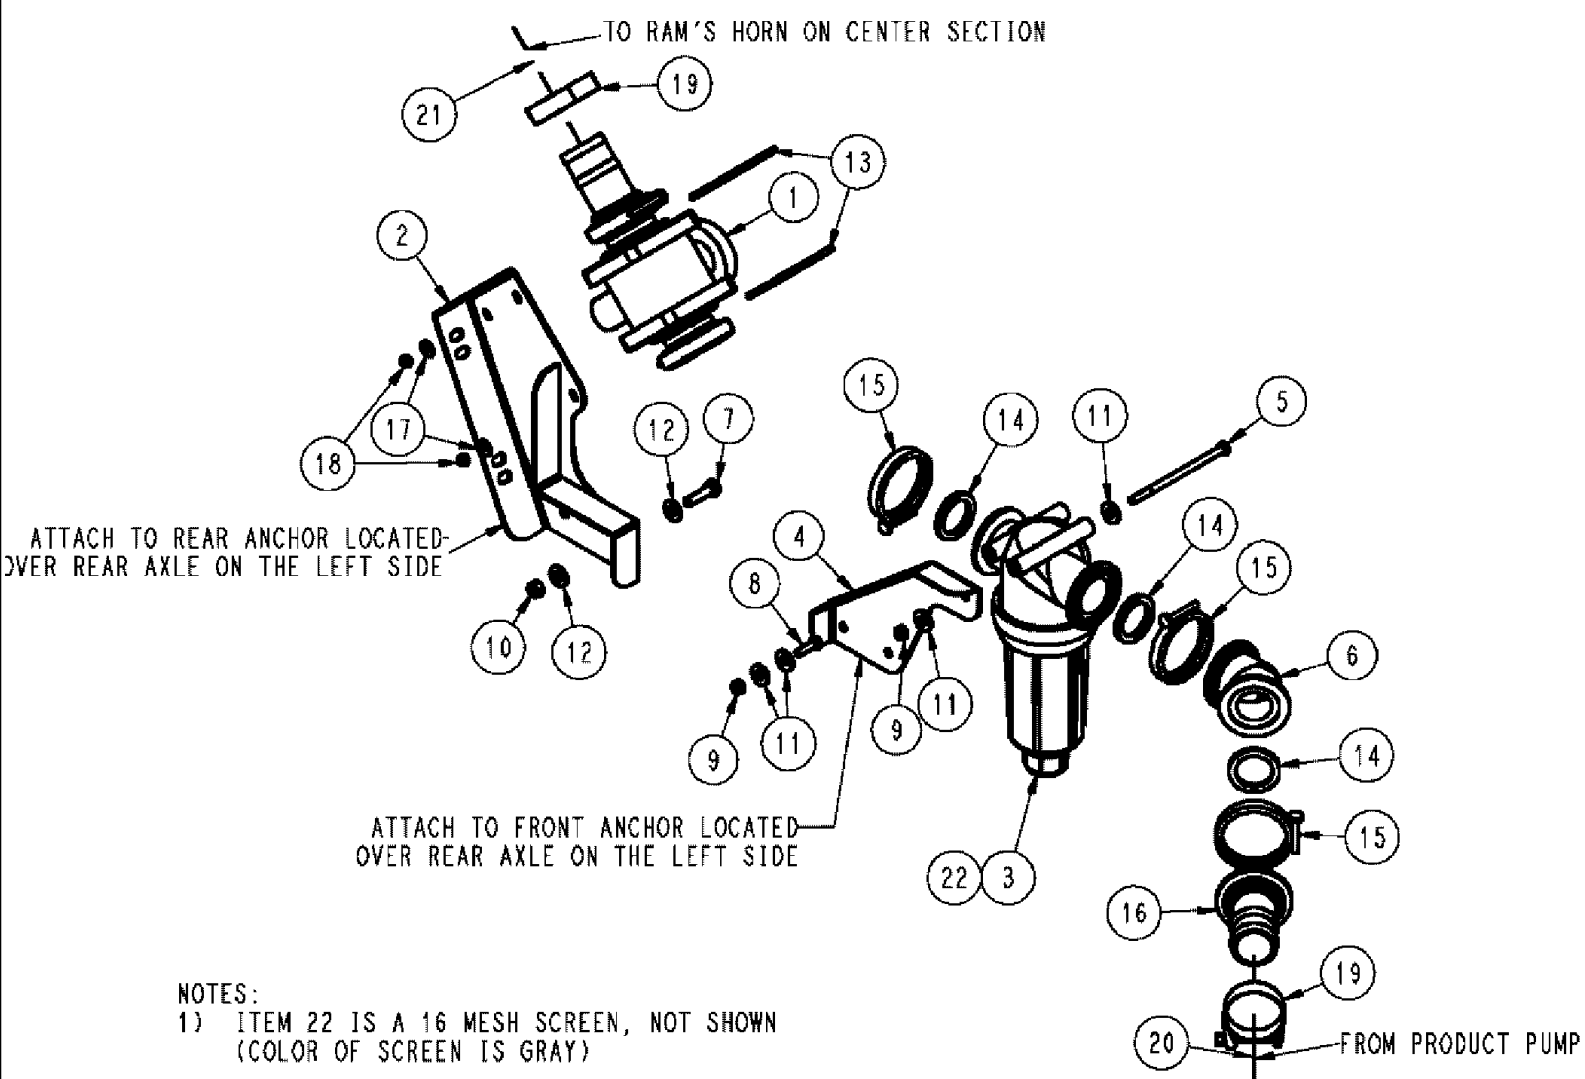

SPX3310 PATRIOT SPRAYER

09-019 STRAINER GROUP, THROTTLE VALVE

сылка	Номер детали	Кол-во	Описание
1	87268153	1	THROTTLE, SEE FIG 09-020
2	87269842	1	BRACKET, THROTTLE
3	87265489	1	ELEMENT, STRNR, 2" FLS, SEE FIG 09-035
4	87268608	1	BRACKET, STRAINER
5	86980394	2	PIN, Hex, M8 x 140, 8.8, DL
6	87265590	1	FITTING, 45, 2 FLG, PY
7	614-10035	2	BOLT, Hex, M10 x 35, 8.8, Full Thd,
8	614-8025	2	BOLT, Hex, M8 x 25, 8.8,
9	832-46408	4	NUT, LOCK, M8 x 1.25, CI 8, TLN
10	832-46410	2	NUT, LOCK, M10 x 1.5, CI 8, TLN
11	BN300506	8	WASHER, M8, FW, SS
12	BN300507	4	WASHER, M10, FW, SS
13	BN303201	2	U-BOLT, 1/4 X 2.38R X 3.75
14	BN303204	3	GASKET, 2" EPDM
15	BN303199	3	CLAMP, 2" STD FLG
16	BN303198	1	FITTING, STR 2" FLG X 2" HOSE
17	BN50138	4	WASHER, 1/4, FW, SS
18	BN55359	4	NUT, 1/4-20, NLN, SS
19	BN2403358	4	CLAMP, T-BOLT, 2 1/2"
20	BN316635	1	HOSE, 2' X 86" SPRAGE
21	BN53825	1	HOSE, 2" ID X 10 FT-SUCTION
22	87268604	1	SCREEN, 16 MESH, SS, GRAY