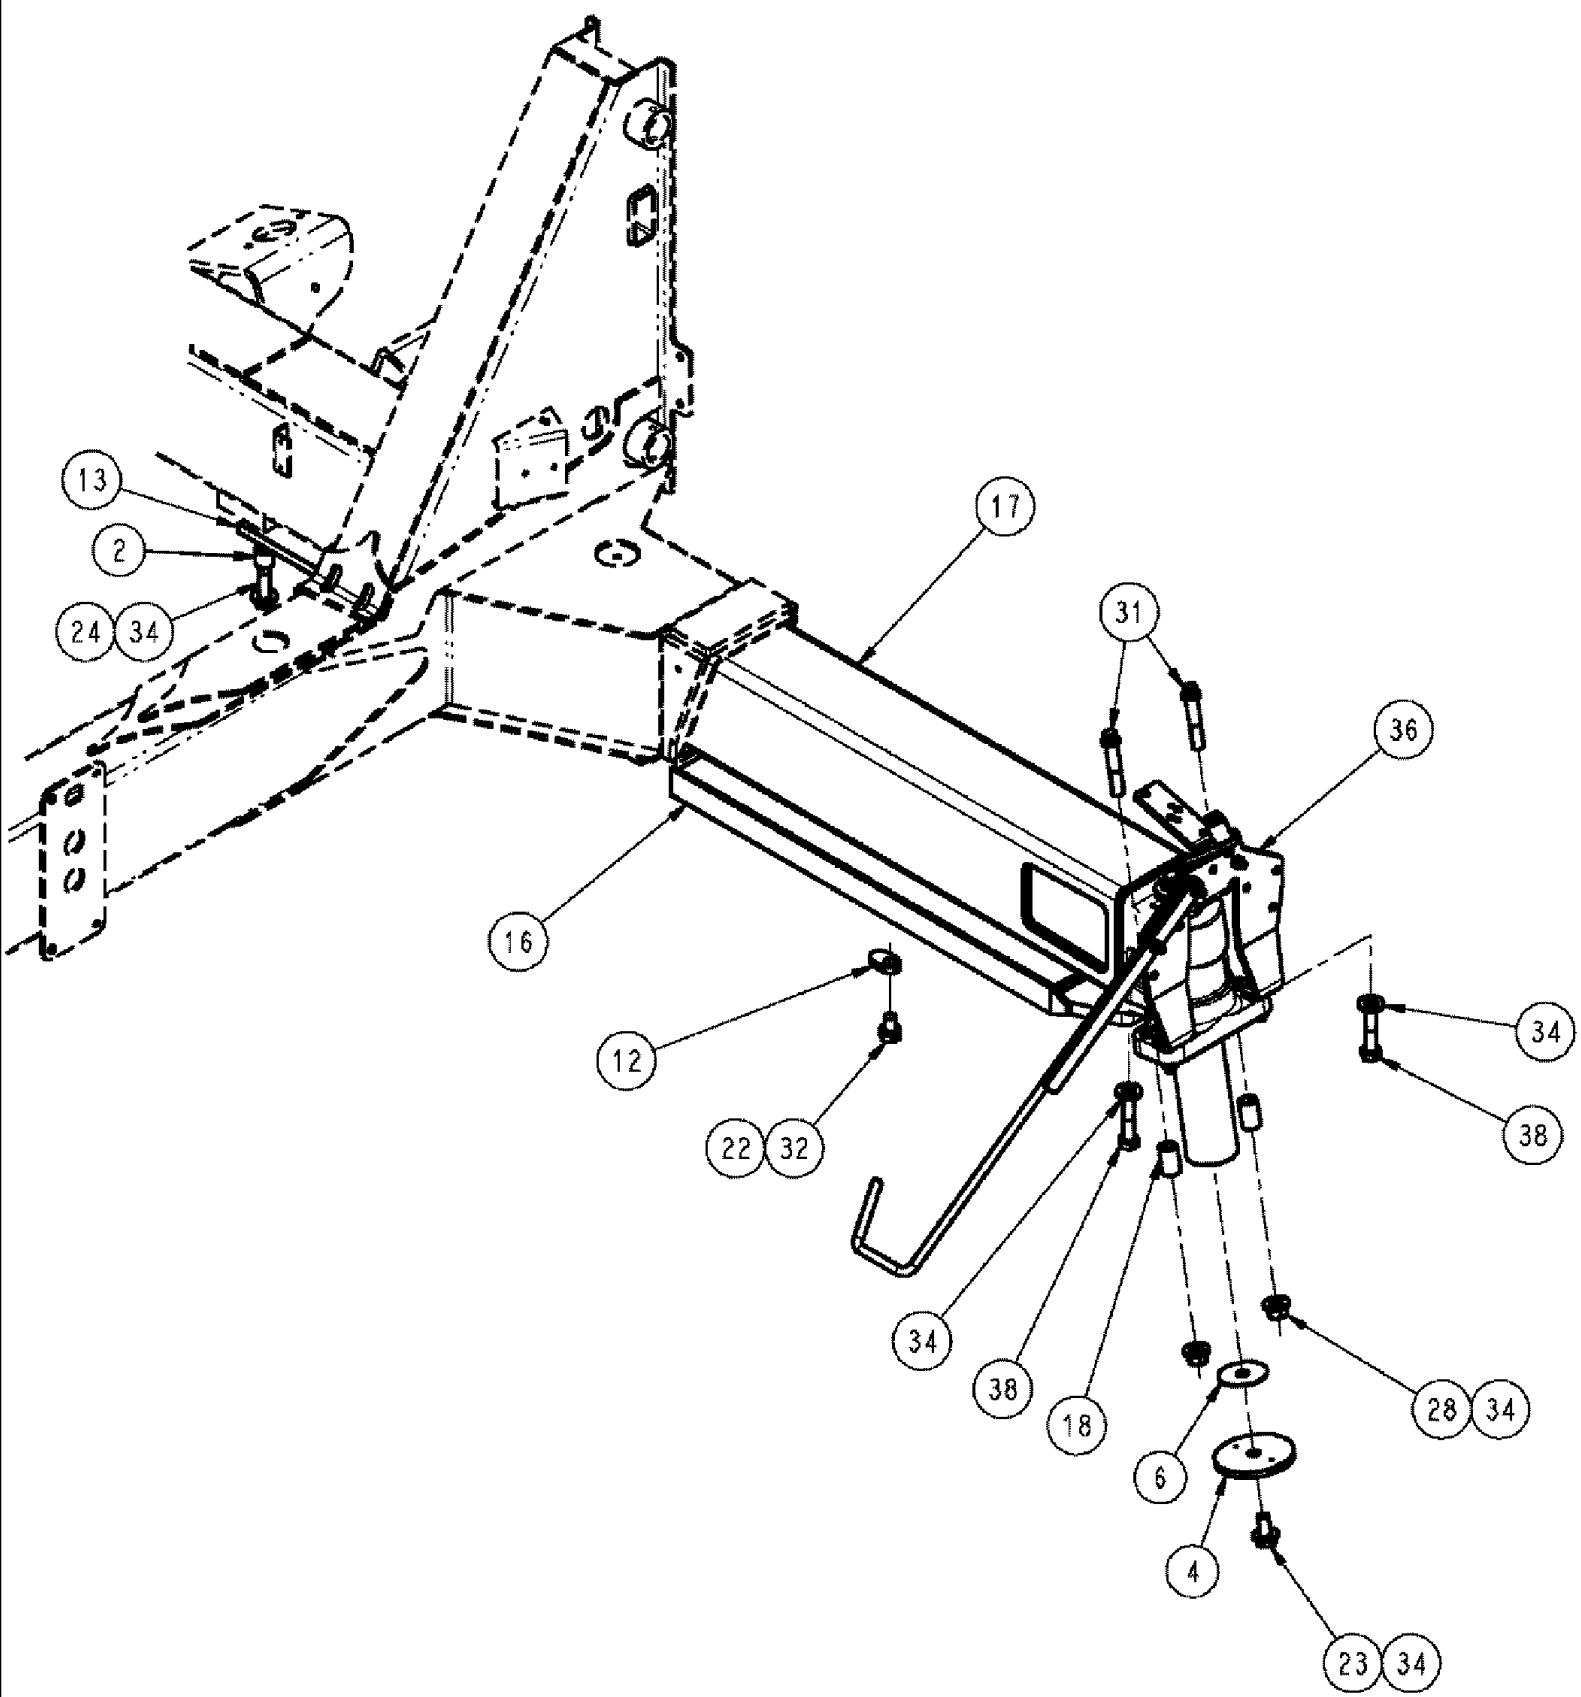

SPX3310 PATRIOT SPRAYER

04-019 AXLE GROUP, NON STEER, LR

сылка	Номер детали	Кол-во	Описание
1	BN1243001	AR	LOCTITE, 243-31 REMOVABLE
2	BN301998	1	DOWEL, HOLLOW
4	BN302052	1	WASHER,
5	BN307971	AR	SEALANT, THREAD
6	BN312604	1	SPACER, AXLE
12	BN320759	1	STOP, AXLE ADJUST
13	87268923	1	BAR, AXLE SLIDE
16	87268928	1	SLIDE, SLIDE, AXLE ADJ, LR
17	342730A1	1	BEAM, AXLE REAR
18	342939A1	2	SLEEVE, HOLLOW
19	BN55015	AR	NIPPLE, LUBE, 12 GRADE #2
20	BN55077	AR	ANTISEIZE,
22	87635862	1	BOLT, M20-2.5 X 35, FULL, 10.9 DOR
23	614-20040	1	BOLT, Hex, M20 x 40, 8.8,
24	627-20055	1	BOLT, Hex, M20 x 55, 10.9, Full Thd,
28	832-41420	2	NUT, LOCK, M20 x 2.5, CI 10, TLN
31	87268646	2	BOLT, M20-2.5 X 100, 12PT, 12.9, DRL
32	892-11020	1	WASHER, LOCK, M20, LW, ZND
34	896-15020	6	WASHER, M20 x 44.5 x 5, HT, FW, HRD, ZND
36	87615319	1	HOSE NON PIVOT GROUP LR SEE FIG. 04-020 , ASN 22002
36	86986710	1	HOSE PIVOT, LR, INDICATES OLD PART NUMBER OR CAN ORDER NEWER PART NUMBER LISTED ABOVE
38	827-20090	2	BOLT, Hex, M20 x 90, 10.9,