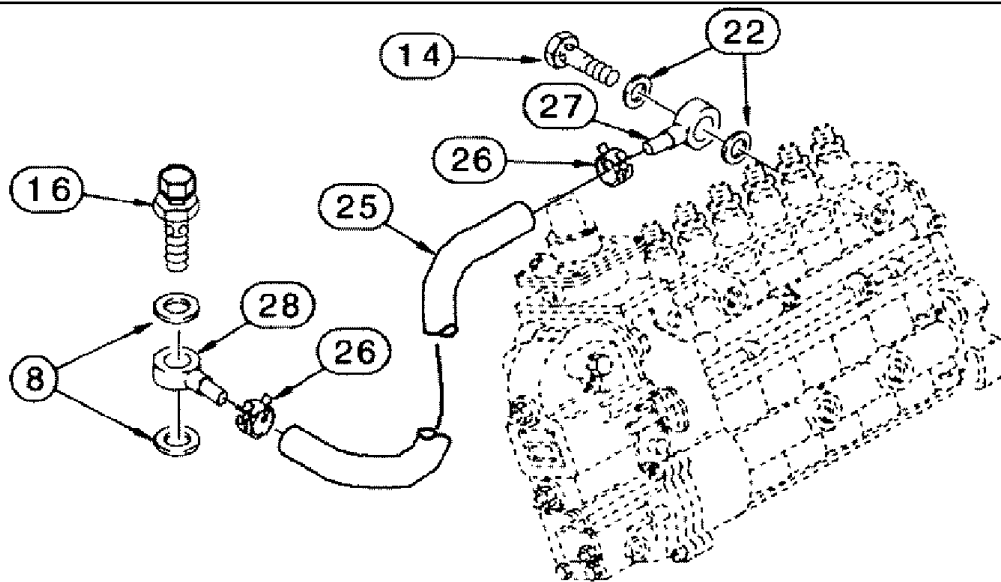

SPX3310 PATRIOT SPRAYER

03-026 FUEL FILTER

сылка	Номер детали	Кол-во	Описание
1	J925955	1	ADAPTER,
2	J286503	1	FILTER, FUEL, Single pkg qty. For multi pkg [qty.12] order J286503MP,
3	J935435	1	BRACKET, SOLENOID
4	J939258	8	GASKET, MOUNTING
5	87648709	1	PUMP, FUEL, TRANSFER
6	845-8025	2	BOLT, Hex Flg, M8 x 25, 8.8,
8	J935171	6	WASHER, SEALING, 12 X 19 X 1.5 MM
9	J918188	2	WASHER,
11	J924726	1	BOLT, BANJO, CHECK
12	J930847	1	MANIFOLD, TUBE
14	J924725	2	BOLT, BANJO,
16	J905860	1	SCREW, BANJO, M12 X 24
17	628-8012	1	BOLT, Hex, M8 x 12, 10.9, Full Thd, FLANGE
18	J930969	1	CAP, HEAD
19	BN50057	2	NUT, 5/16-18 WHIZ LOCK SS
20	J903305	2	BANJO
22	J918192	4	RING, PACKING, SEALING 14 MM
23	J936885	1	HOSE, FLEXIBLE
24	515-23143	2	CLAMP, 9/16", Insul, 3/8" Bolt, SEE FIG. 03-030 FOR REMOTE FUEL FILTER MOUNTING
25	J283594	1	HOSE (METRES),
26	J923527	2	CLAMP,
27	J911447	1	CONNECTOR,
28	J934476	1	FITTING,
29	J936886	1	HOSE,
30	825-2408	1	NUT, M8 x 1.25, Flg, CI 8,
31	845-8025	1	BOLT, Hex Flg, M8 x 25, 8.8,
32	492-11031	1	WASHER, LOCK, 5/16",
33	J935487	1	COVER, FILTER HEAD
34	J906694	1	O-RING, RECTANGULAR RING