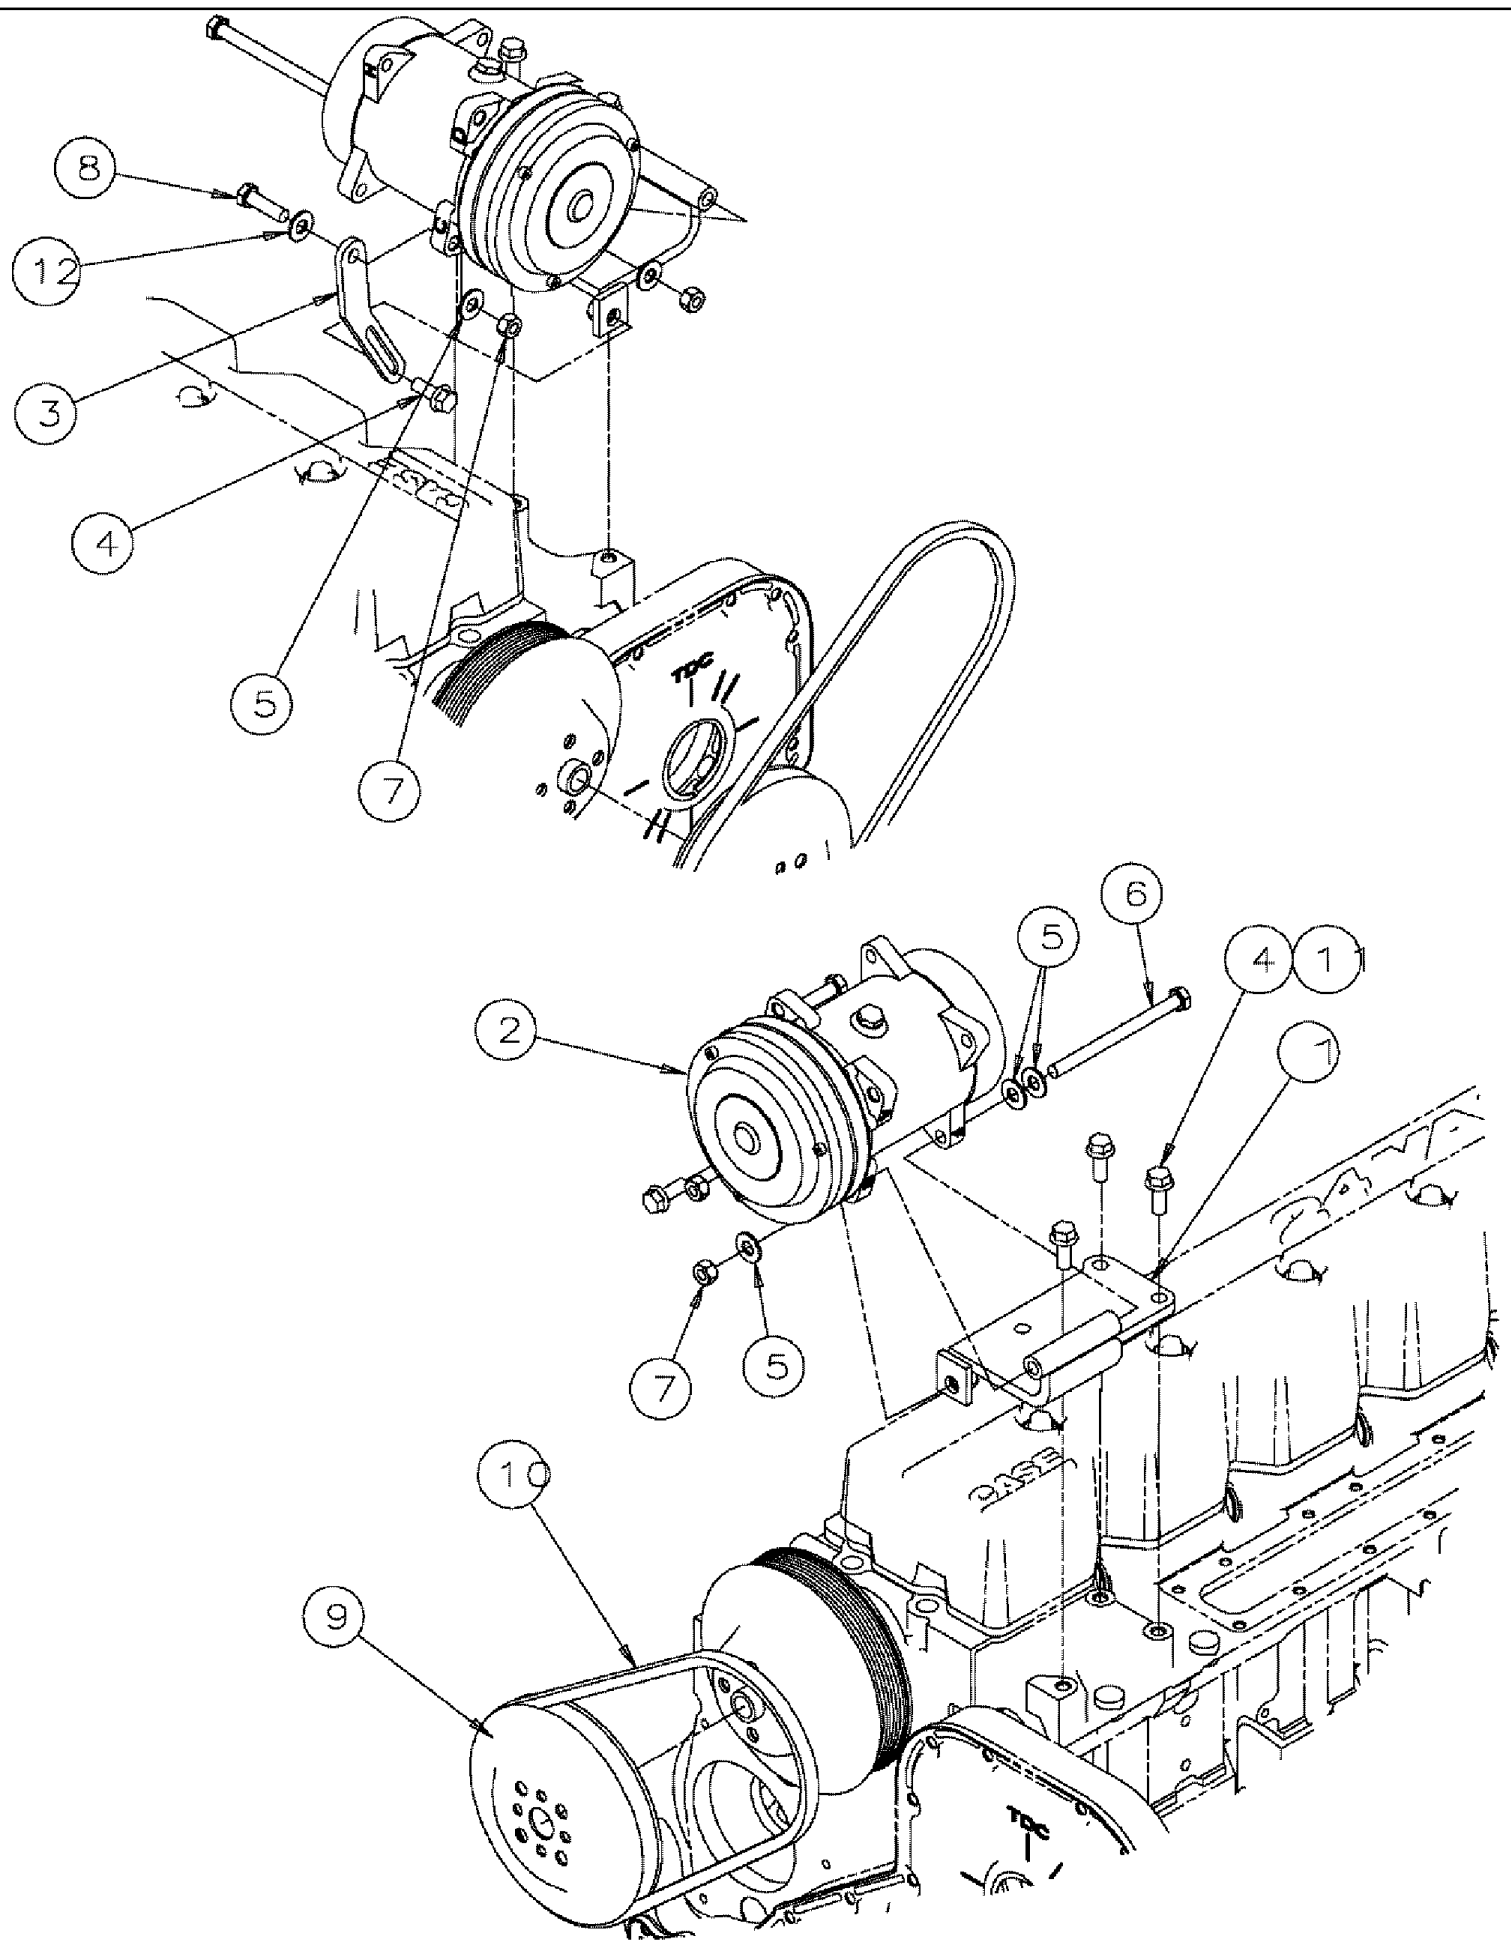

SPX3310 PATRIOT SPRAYER

03-031 A/C GROUP

сылка	Номер детали	Кол-во	Описание
1	191951A1	1	SUPPORT, COMPRESSOR
2	86993462	1	COMPRESSOR, AIRCOND, AC 12V
	128483A1	1	O-RING, (5/16ID) HNBR (GREEN), PARTS OF COMPRESSOR, AC 12V, P/N 86993462
	135324A1	1	CLUTCH, EC, A/C COM SEE FIG. 03-005, PARTS OF COMPRESSOR, AC 12V, P/N 86993462
3	BN315445	1	BRACE, A/C COMPRESSOR
4	905-10025	4	BOLT, Hex Serr Flg, M10 x 25,
5	87529312	4	WASHER, 11 X 24 X 3 MM HDN DOR
6	814-10130	1	BOLT, Hex, M10 x 130, 8.8,
7	832-46410	2	NUT, LOCK, M10 x 1.5, CI 8, TLN
8	814-10040	1	BOLT, Hex, M10 x 40, 8.8, Full Thd, HH
9	431716A1	1	PULLEY, A/C DRIVE
10	90-7190T1	1	BELT, V
12	3120737R1	1	WASHER, 10.8 X 25 X 5 MM