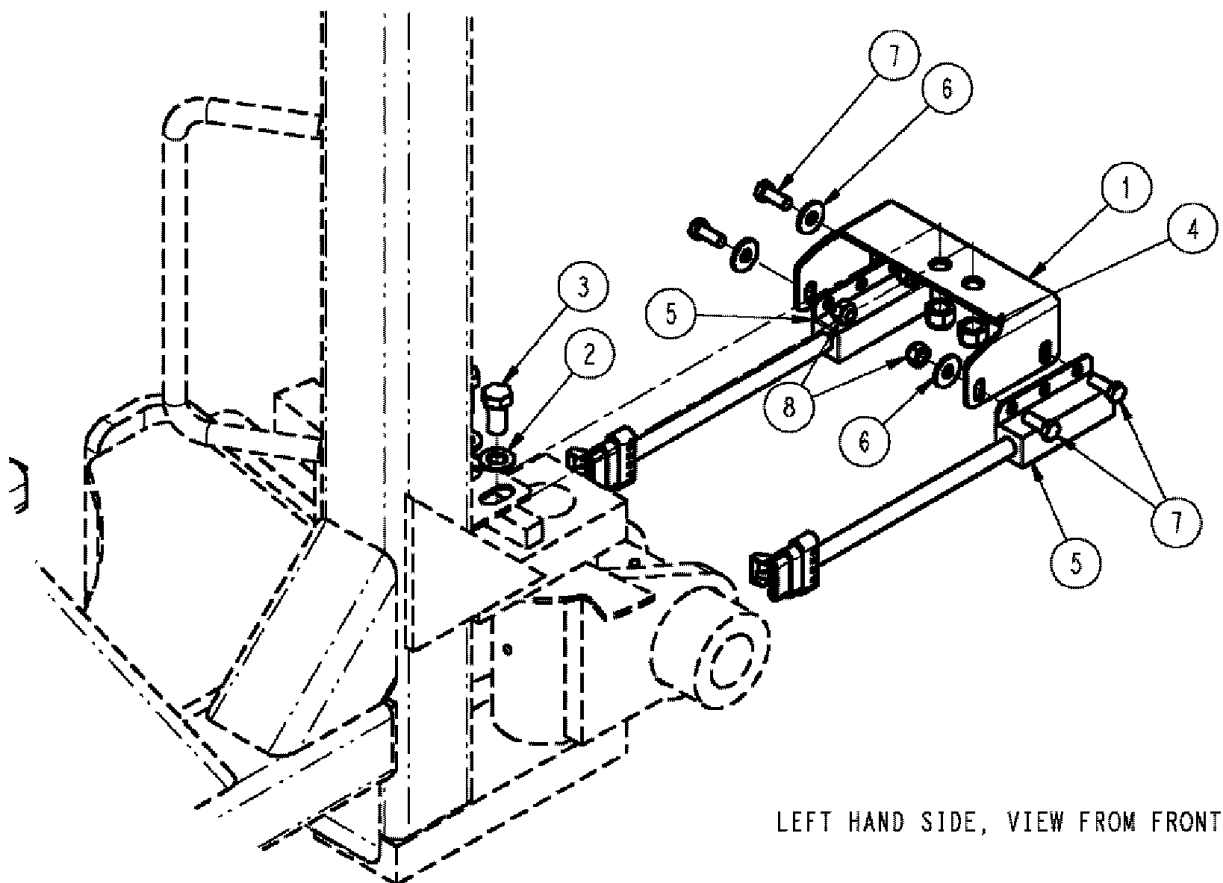

SPX3310 PATRIOT SPRAYER

08-016 AUTO CENTER GROUP

сылка	Номер детали	Кол-во	Описание
1	87269394	2	BRACKET, AUTO CENTER
2	BN50146	4	WASHER, 3/8, FW, SS
3	BN50250	4	BOLT, 3/8-16 X .75, HH, SS
4	BN50759	4	NUT, 3/8-16, NLN, SS
5	87593274	4	SENSOR, POSITION W/DIODE
6	BN50138	8	WASHER, 1/4, FW, SS
7	BN52033	8	BOLT, 1/4-20 X .625, HH, SS
8	BN55359	8	NUT, 1/4-20, NLN, SS