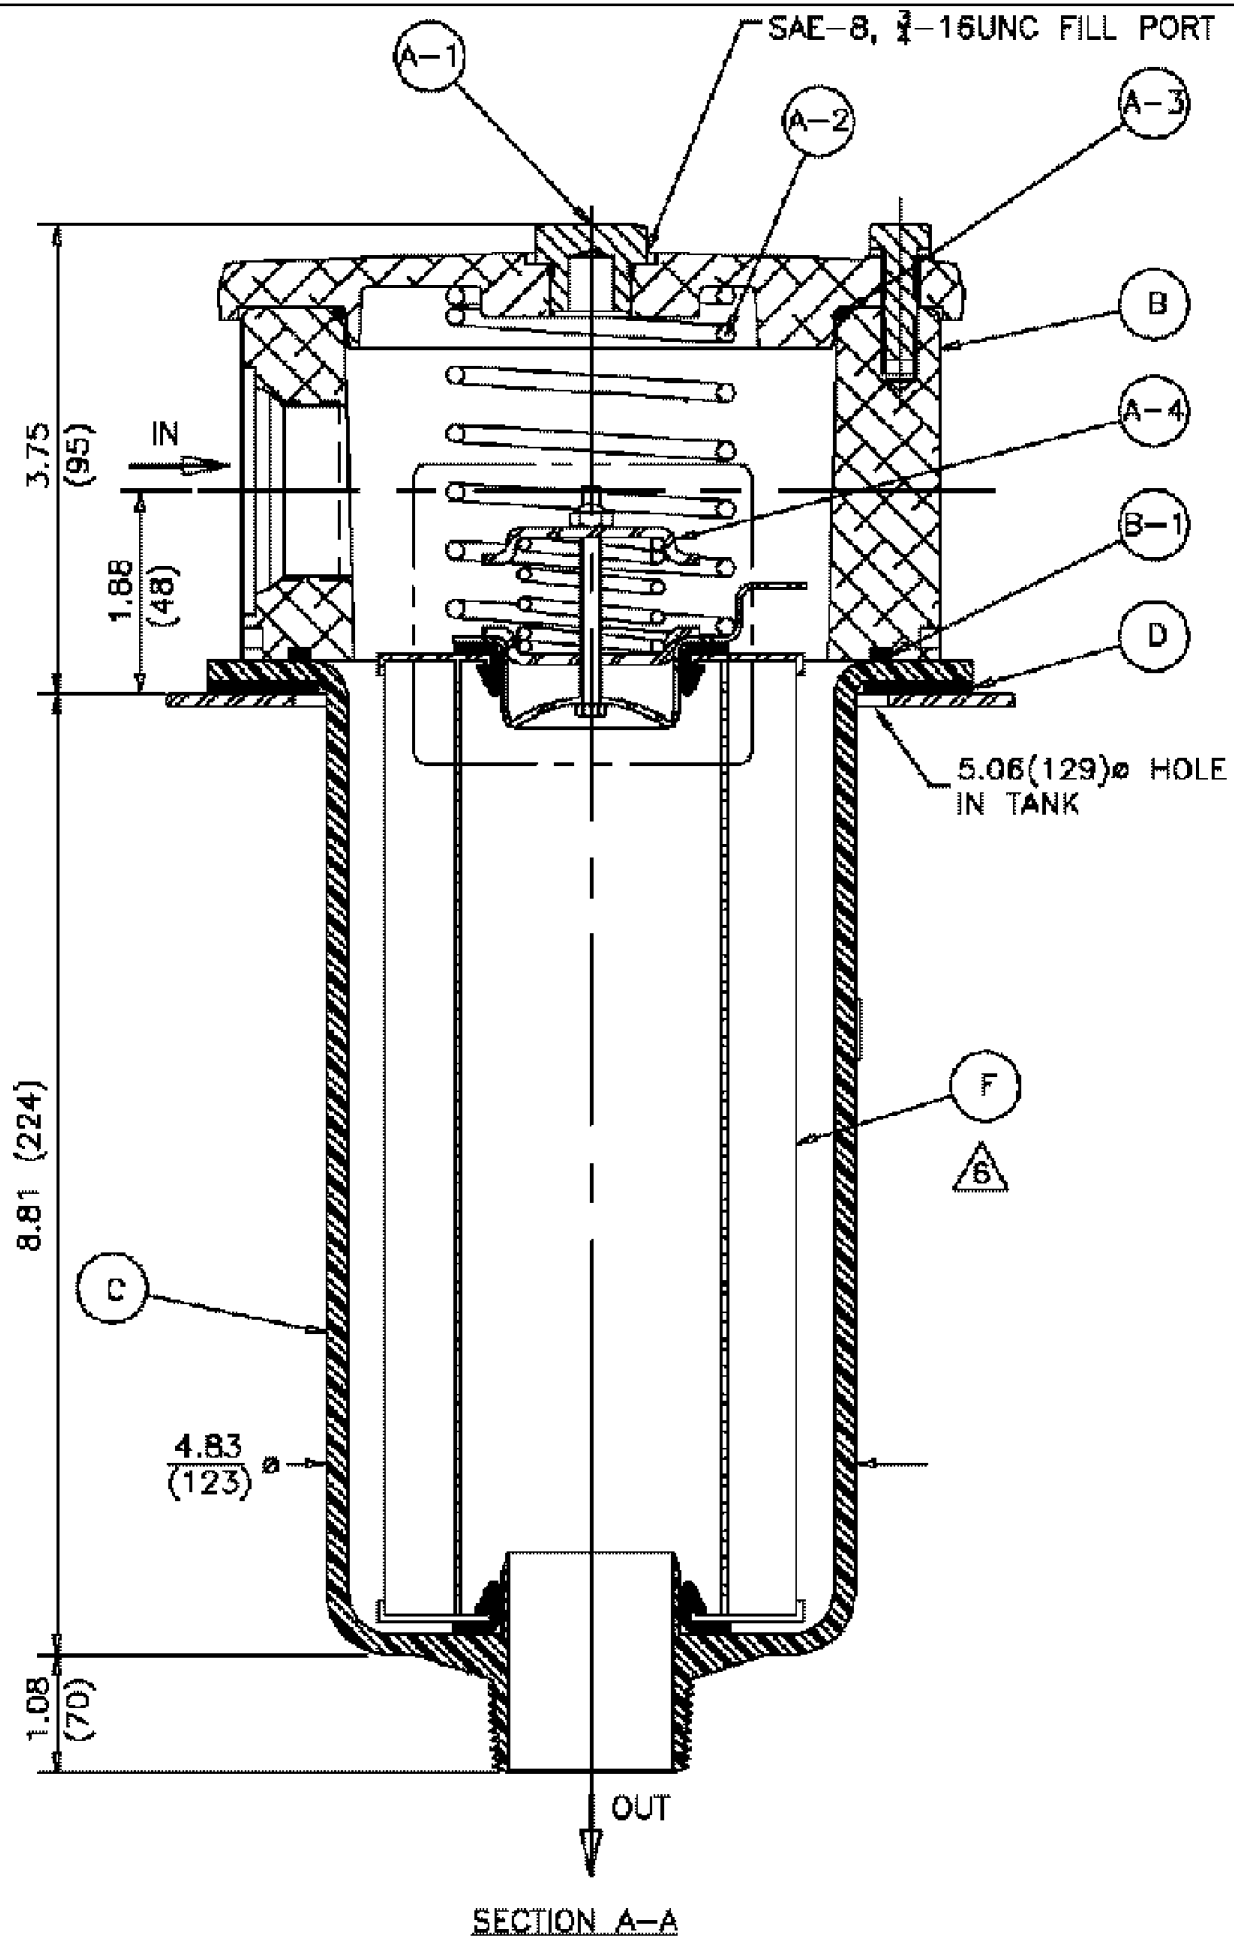

SPX3310 PATRIOT SPRAYER

06-036 PRODUCT VALVE W/O FITTINGS

сылка	Номер детали	Кол-во	Описание
1	BN314658	1	VALVE, CHECK
	BN314659	1	KIT, SEAL , SERVICE PARTS FOR REF. 1
2	BN306273	1	VALVE, PRESSURE RELIEF, 2500 PSI
3	86986094	1	SOLENOID, COMMAND
4	86986095	1	VALVE, HYDRAULIC, PRODUCT, PWM, SPX