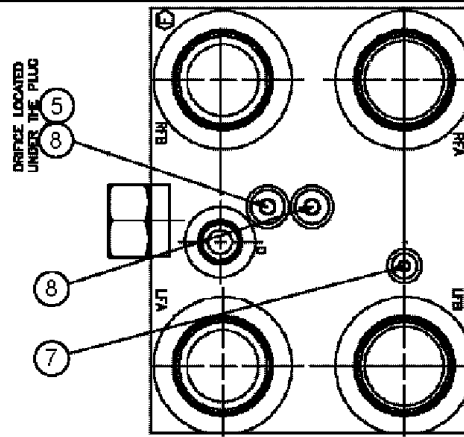

SPX3310 PATRIOT SPRAYER

06-033 LOADSHARE MANIFOLD - BEFORE SERIAL #20002

сылка	Номер детали	Кол-во	Описание
1	BN318674	1	BLOCK, M/C
2	BN318676	1	VALVE, BY-PASS, DIVERTER
	BN318677	1	KIT, SEALS, DIVERTER VALVE, SERVICE PARTS FOR REF. 2
3	BN318678	1	VALVE, SOLENOID, 2/3 WAY SOLENOID VALVE
	BN318679	1	SEAL ASSY., SOLENOID VALVE, SERVICE PARTS FOR REF. 3
4	BN300303	1	VALVE, HYDRAULIC, SHUTTLE
	BN318675	1	KIT, SEALS, SEAL, SHUTTLE VALVE, SERVICE PARTS FOR REF. 4
5	BN300313	1	PLUG, ORIFICE, .070 LOAD SHARE
6	BN300306	1	COIL, 12 VDC, SHIFT W/TOWER
7	218-5205	4	PLUG, Hex Soc, 5/16"-24 ORB, INTERNAL, SAE-2
8	218-5207	9	PLUG, Hex Soc, 7/16"-20 ORB, INTERNAL, SAE-4
9	218-5209	2	PLUG, Hex Soc, 9/16"-18 ORB, INTERNAL, SAE-6