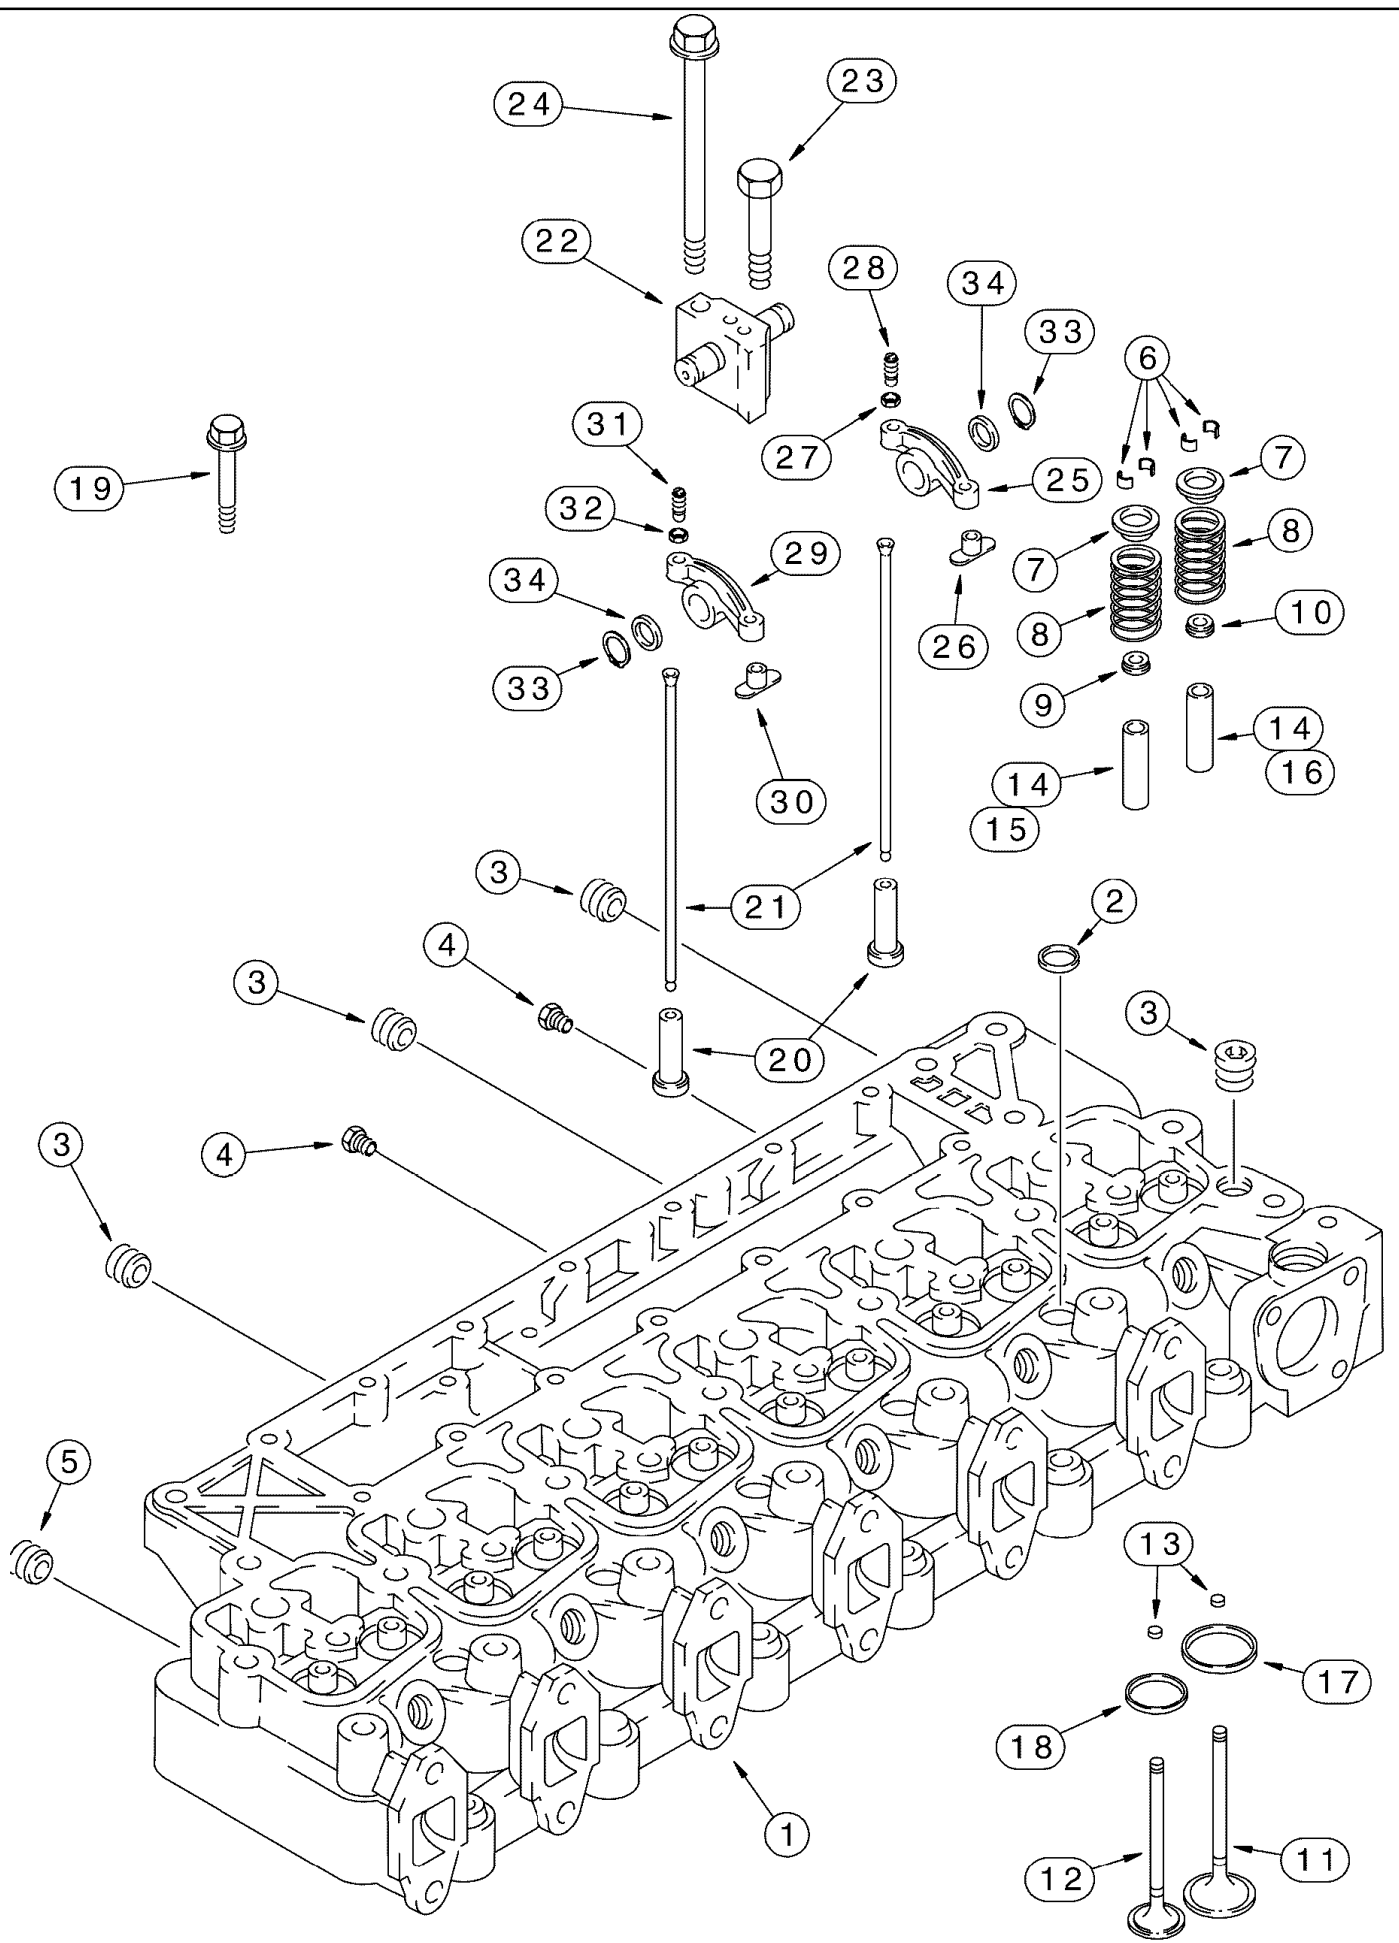

SPX3310 PATRIOT SPRAYER

03-017 VALVE MECHANISM

сылка	Номер детали	Кол-во	Описание
	JR938656	1	CYLINDER HEAD, REMANUFACTURED, NORTH AMERICA ONLY
	JC938656	1	CYLINDER HEAD, RETURN NUMBER
	J938656	1	CYLINDER HEAD, CONSISTS OF REF. 1 - 12
1	J934746	1	CYLINDER HEAD, CONSISTS OF REF. 2
2	A77783	5	PLUG, EXPANSION, 20.93
3	217-466	5	PLUG, DRAIN, Sq Soc, 1/2"-14, NTPF,
4	J906619	2	PLUG, HEX, 1/8 PT
5	A77505	1	PLUG, 3/4 PT
6	J900250	24	SCREW, RETAINER
7	J935038	12	RETAINER,
8	J926700	12	SPRING, VALVE,
9	J921640	6	SEAL,
10	J921640	6	SEAL,
11	J920867	6	VALVE, INTAKE
12	J920868	6	VALVE, EXHAUST
13	J910412	12	PAD, WEAR, INTAKE AND EXHAUST, SERVICE REPAIR ONLY
14	J904408	6	GUIDE, 14 MM OD, INTAKE, SERVICE REPAIR ONLY, REAM TO FIT
15	J904409	6	GUIDE, 14 MM OD, EXHAUST, SERVICE REPAIR ONLY, REAM TO FIT
16	J906206	12	GUIDE, 11 MM OD, INTAKE AND EXHAUST, SERVICE REPAIR ONLY, REAM TO FIT
17	J906854	6	SEAT, VALVE, INTAKE, SERVICE REPAIR ONLY
18	J904105	6	SEAT, VALVE, EXHAUST, SERVICE REPAIR ONLY
19	J920779	6	BOLT, SPECIAL, 70 MM
19	J920780	14	BOLT, SPECIAL, 120 MM
20	J931623	12	TAPPET,
21	J284377	12	ROD, PUSH,
22	J922488	6	SUPPORT,
23	J901221	6	BOLT, M8 X 75
24	J920781	6	BOLT, SPECIAL, 180 MM
25	J910811	6	ROCKER, CONSISTS OF REF. 26 TO 28
26	NSS	1	NOT SERVICED SEPARATELY, INSERT
27	J934806	1	
28	A77902	1	NUT, SPECIAL, 3/8 - 24 NF
29	J910810	6	ROCKER, CONSISTS OF REF. 30 TO 32
30	NSS	1	NOT SERVICED SEPARATELY, INSERT
31	J934086	1	SCREW,
32	A77902	1	NUT, SPECIAL, 3/8 - 24 NF
33	J900242	12	RING,
34	J900245	12	WASHER,