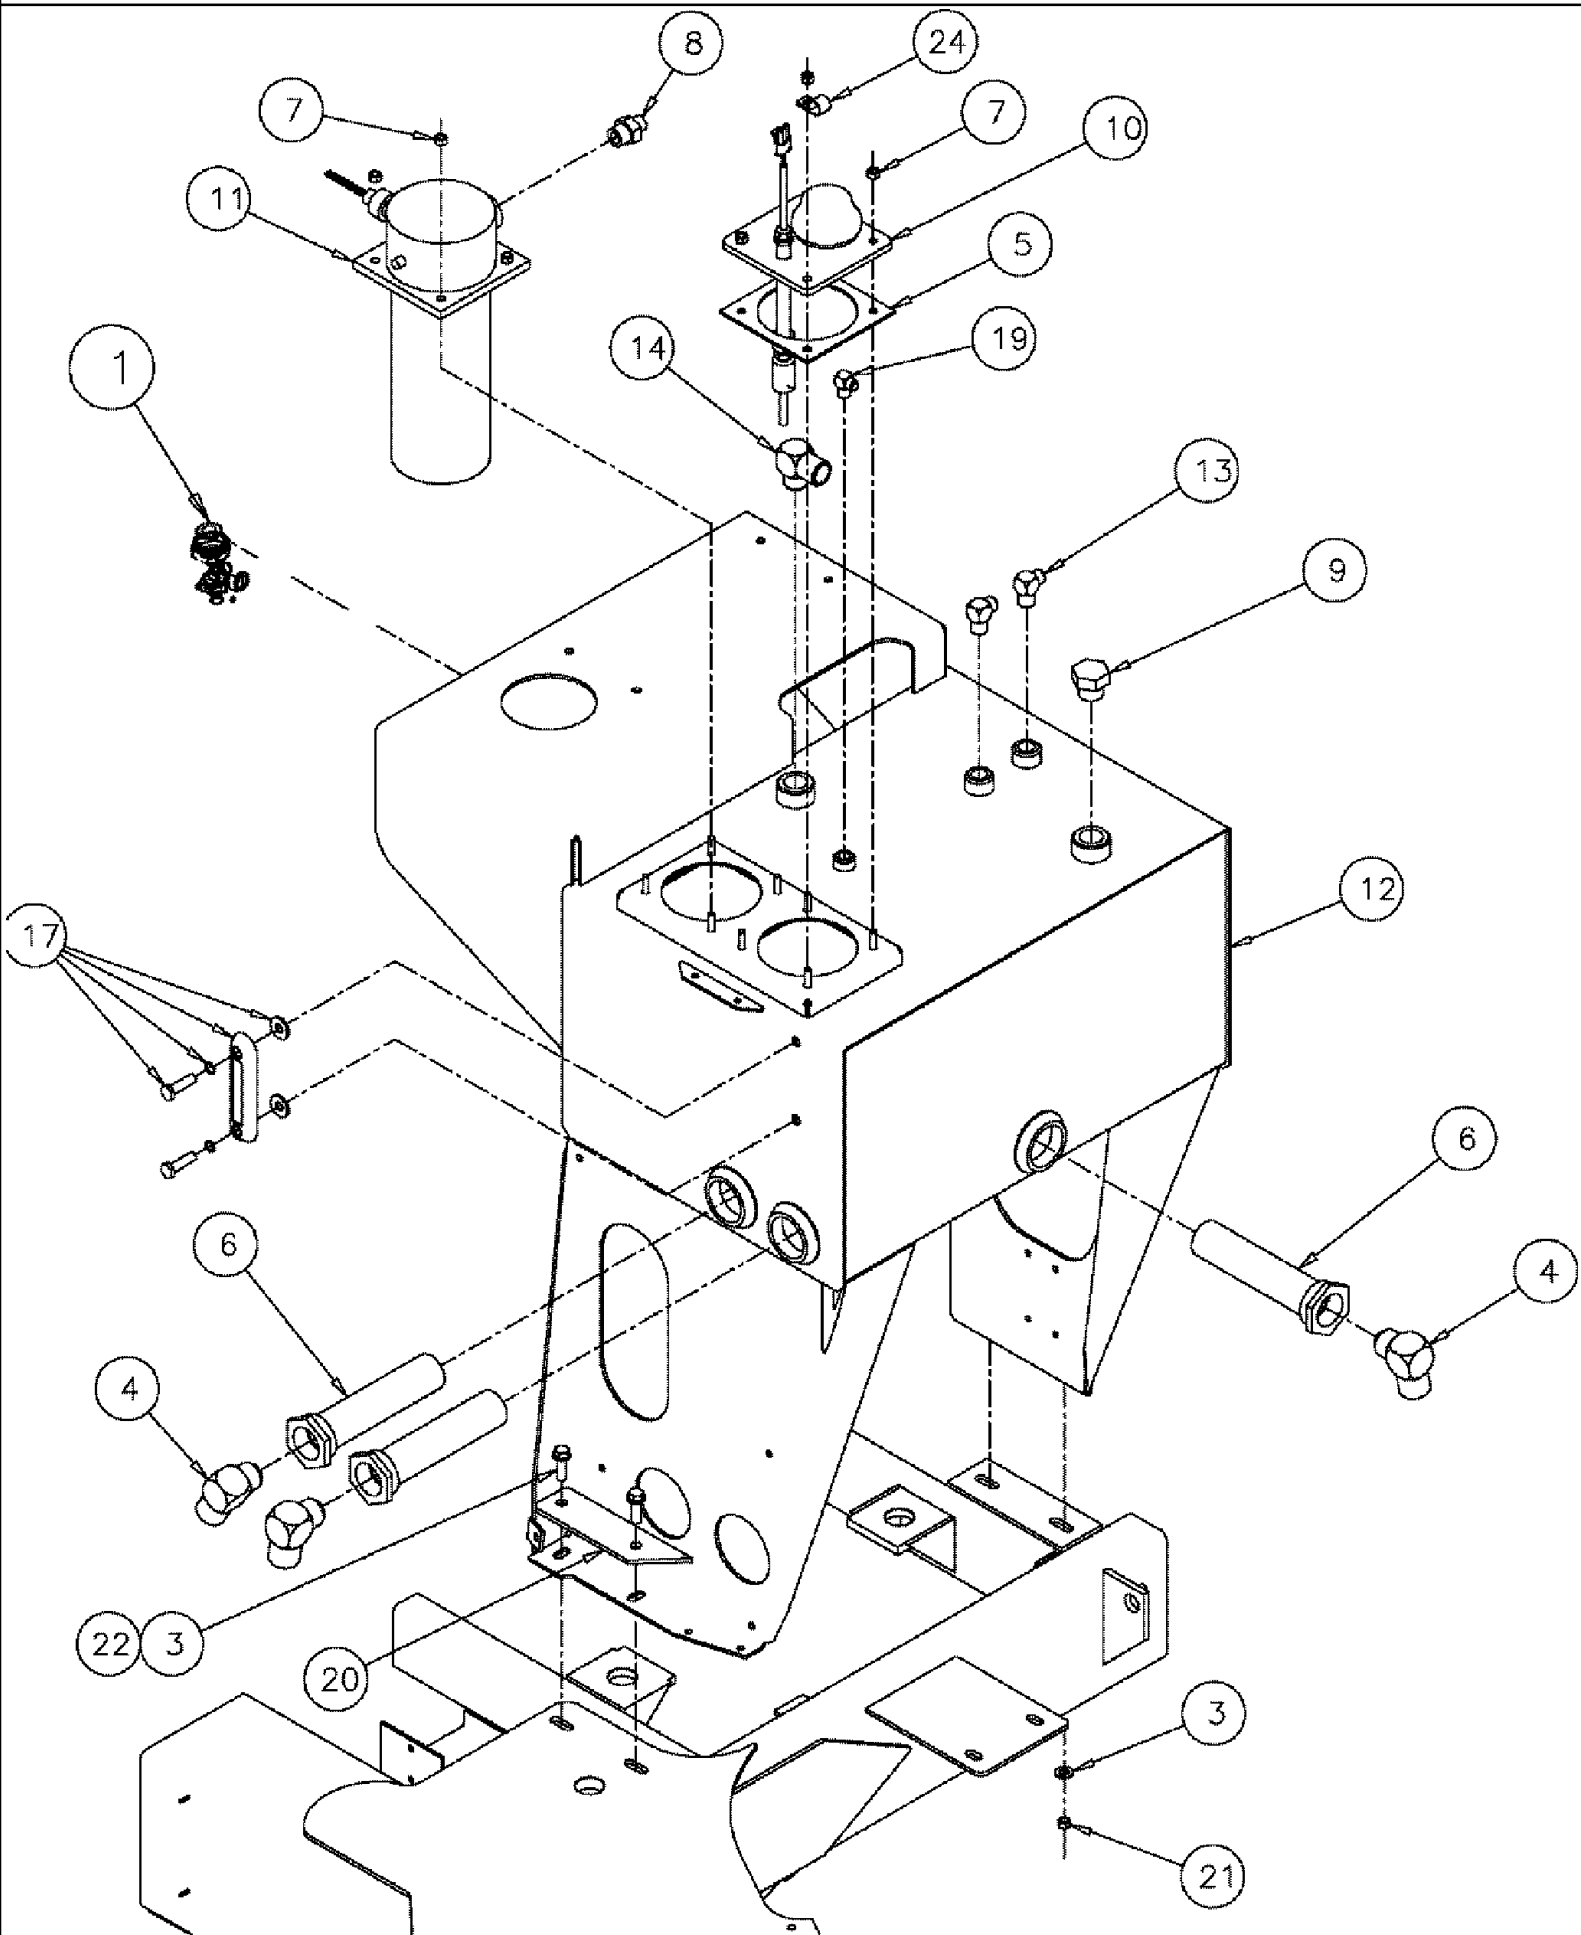

SPX3310 PATRIOT SPRAYER

06-012 OIL TANK GROUP - BEFORE SERIAL #20056

сылка	Номер детали	Кол-во	Описание
1	87105048	1	DRAINCOCK/TAP, SUPPLY, HYDRAULIC
3	896-11012	8	WASHER, M13.5 x 24.5 x 3, HT, FLAT
4	BN302577	3	ELBOW, 20 MOR-20 MB X 90
5	BN302982	1	GASKET, COVER PLATE
6	BN303528	3	STRAINER ASSY., 32 MB X -20 FB, 100
7	825-5148	8	NUT, M8, Flg Ser, HEX
8	BN315162	1	ADAPTER, FT, OR X JIC 24-16
9	BN60479	1	PLUG, 1-5/16-12 O-RING HEX
10	BN322802	1	SWITCH, LEVEL TEMP GRP
11	87270935	1	FILTER, INTANK, SAE 24, 6ABS
12	87270328	1	TANK, OIL TANK
13	BN445001	2	FITTING, 12 MJ-12 MB X 90
14	BN302574	1	ELBOW, 16 MOR-16 MB X 90
17	BN322594	1	GAUGE, SIGHT W/TEMPERATURE
19	BN445003	1	O-RING, 6 MB-6 MJ X 90
20	BN300172	2	PLATE,
21	832-46412	4	NUT, LOCK, M12 x 1.75, CI 8, TLN
22	614-12040	4	BOLT, Hex, M12 x 40, 8.8, Full Thd, HH
24	BN570024	1	CLAMP, VINYL COATED 5/8"