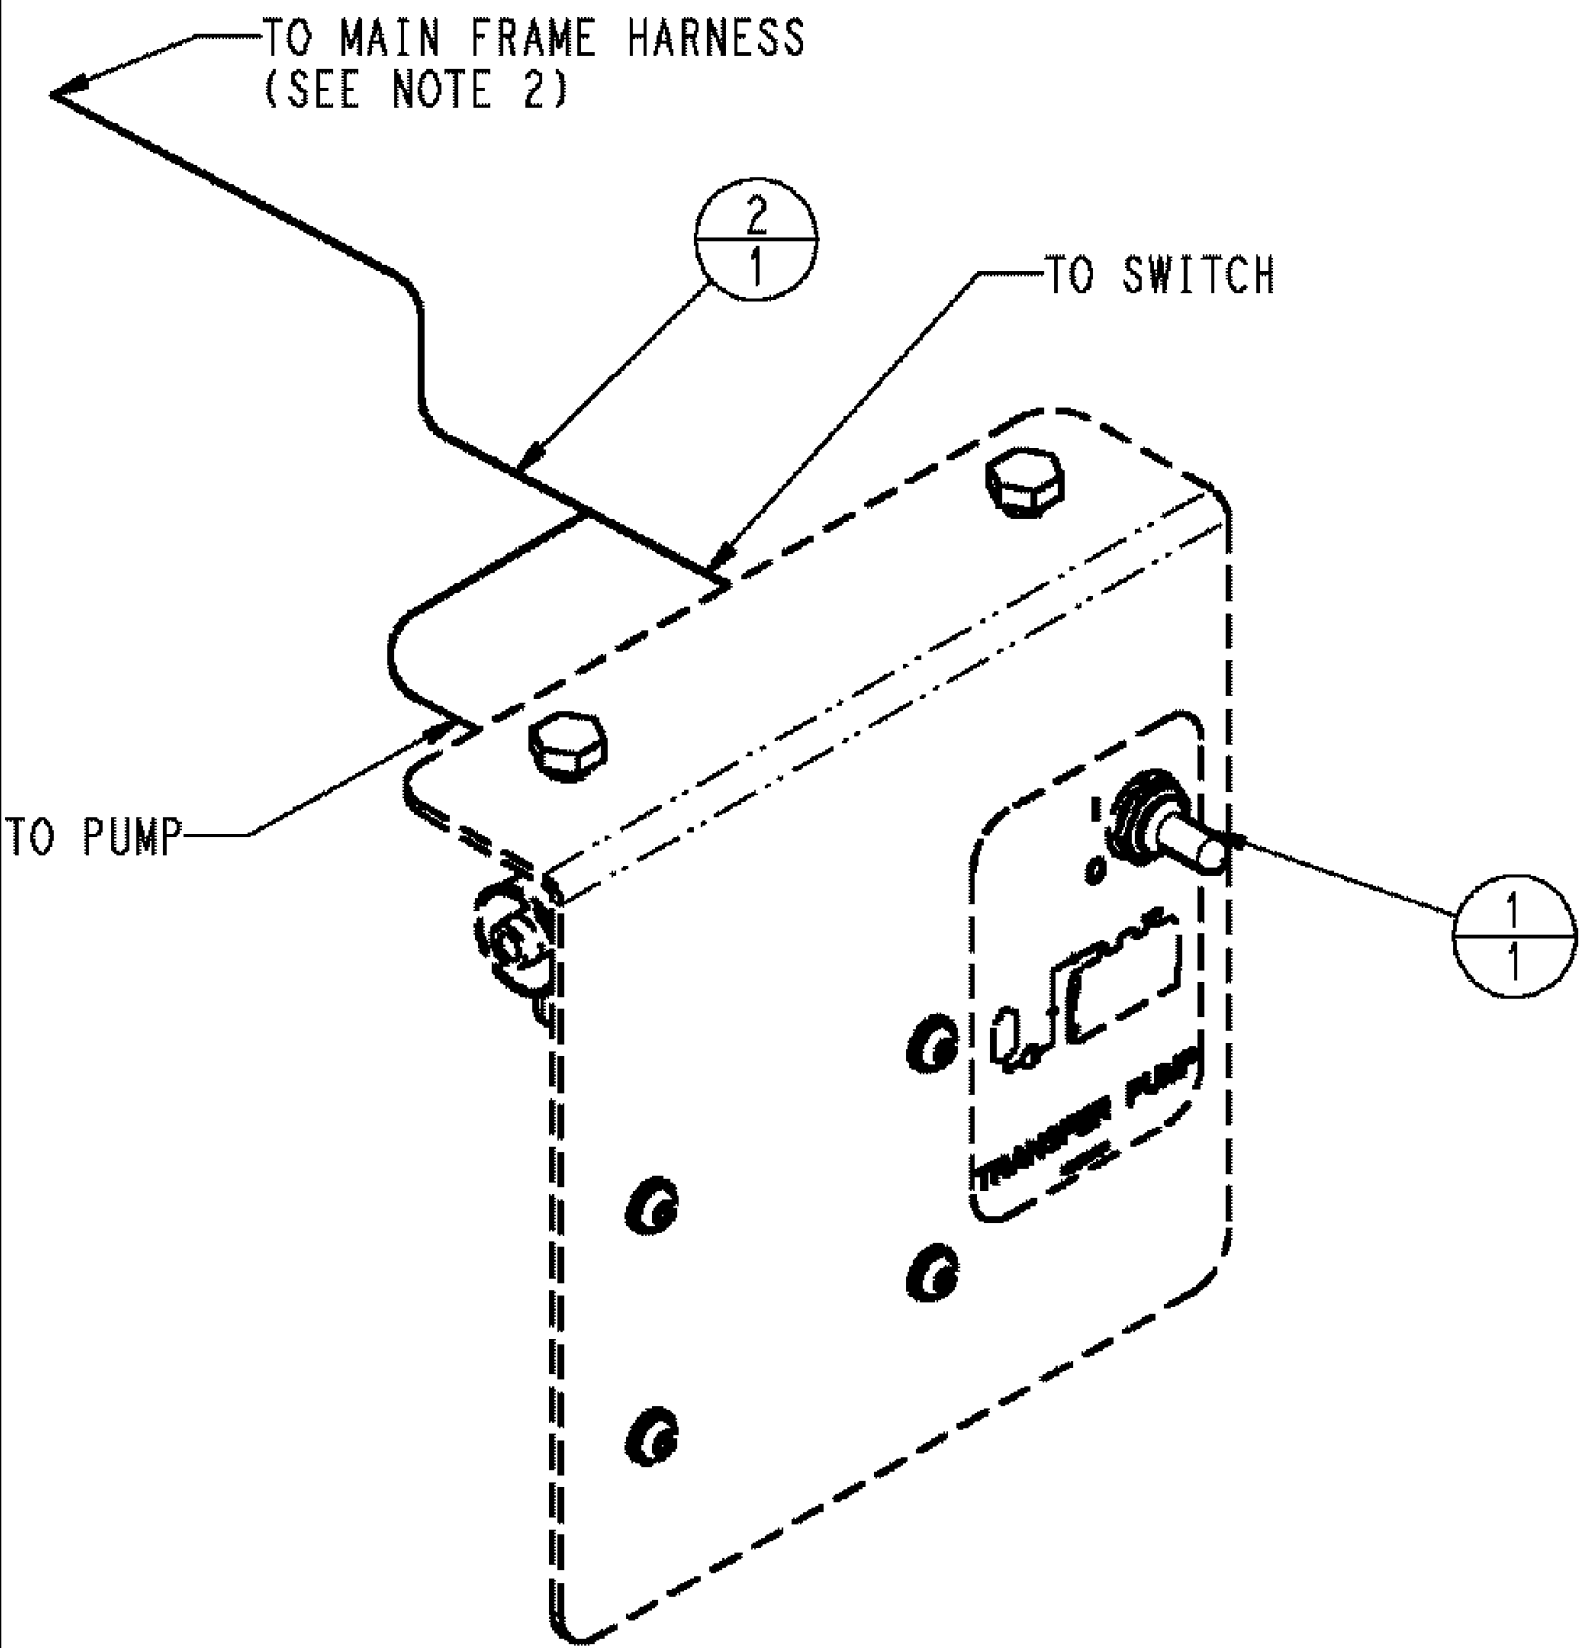

SPX3310 PATRIOT SPRAYER

12-020 ELECTRIC TRANSFER PUMP GROUP - SERIAL #20002 AND LATER

сылка	Номер детали	Кол-во	Описание
1	87272643	1	SWITCH, SWITCH, FOAM PUMP, ASN 20173
1	87271878	1	SWITCH, SWITCH ASSY, FOAM PUMP, INDICATES OLD PART NUMBER OR CAN ORDER NEWER PART NUMBER LISTED ABOVE
2	87271879	1	HARNESS, WIRE, HARNESS, FOAM PUMP