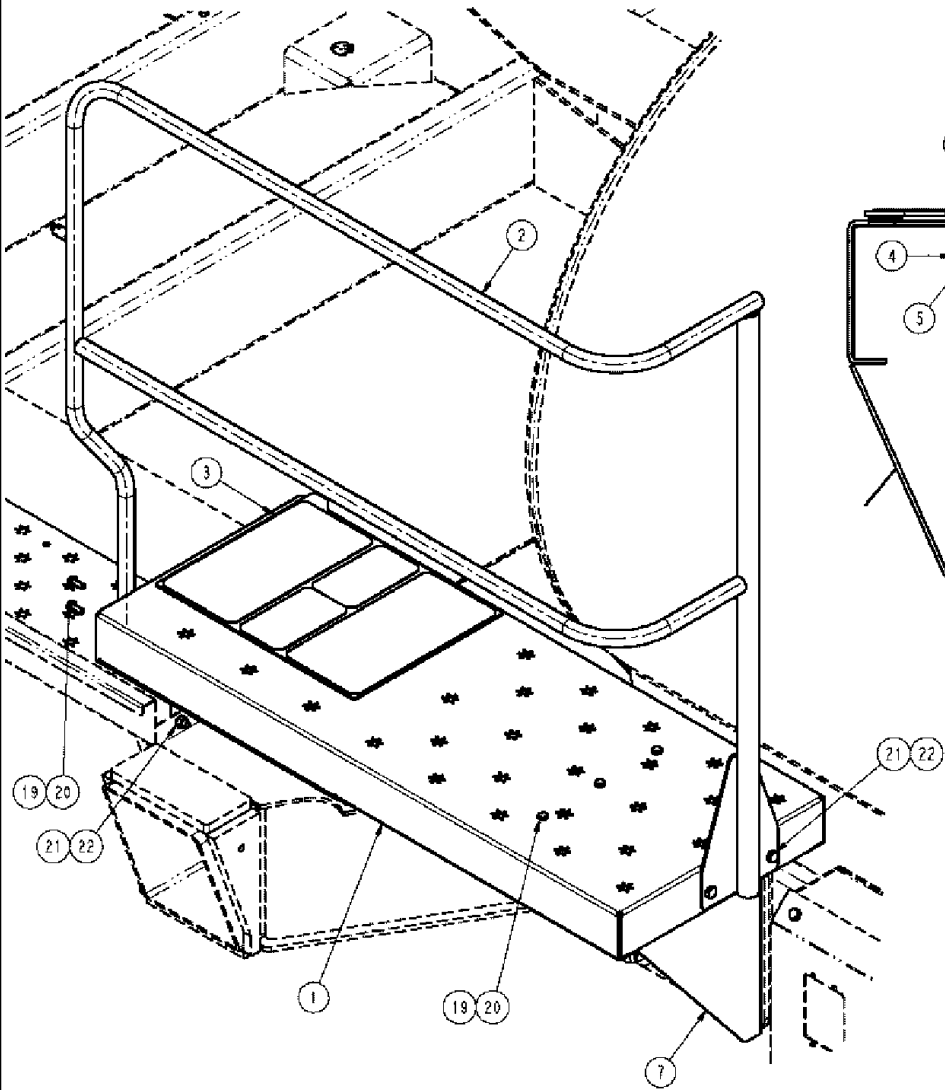

SPX3310 PATRIOT SPRAYER

04-013 WALKWAY GROUP, L.H. FRONT

сылка	Номер детали	Кол-во	Описание
1	87269514	1	EXTENSION, L.H. MIDDLE
2	87269512	1	HANDRAIL, WELDMENT
3	87268721	1	COVER, STORAGE BOX
4	BN319247	1	PIN, SPRING RETENSION
5	BN1630425	2	PIN, SPLIT (COTTER), 1/8 X 1
7	87269772	1	SUPPORT, REAR, MID WALKWAY
8	87268723	2	FOAM
9	87268726	2	FOAM
10	BN319151	2	BUSHING, 5/16, SHLDER, NYLON
11	381794A1	1	ROD, COOLER ACCESS DOOR
12	19-5380	1	PIN, HAIR
13	38-3816	1	PIN, 1/8" x 1", Coiled, COIL SPR.
14	87529312	1	WASHER, 11 X 24 X 3MM HDN DOR
15	86981496	1	WASHER, M13.5 x 24.5 x 3, HT, HTS DOR
16	L129280	1	SPRING, COMPRESSION
17	BN54055	2	PLATFORM, SAFETY WALK
18	BN54103	2	PLATFORM, SAFETY WALK
19	614-8020	7	BOLT, Hex, M8 x 20, 8.8,
20	832-46408	7	NUT, LOCK, M8 x 1.25, CI 8, TLN
21	614-10020	5	BOLT, Hex, M10 x 20, 8.8, Full Thd, HH
22	832-46410	5	NUT, LOCK, M10 x 1.5, CI 8, TLN