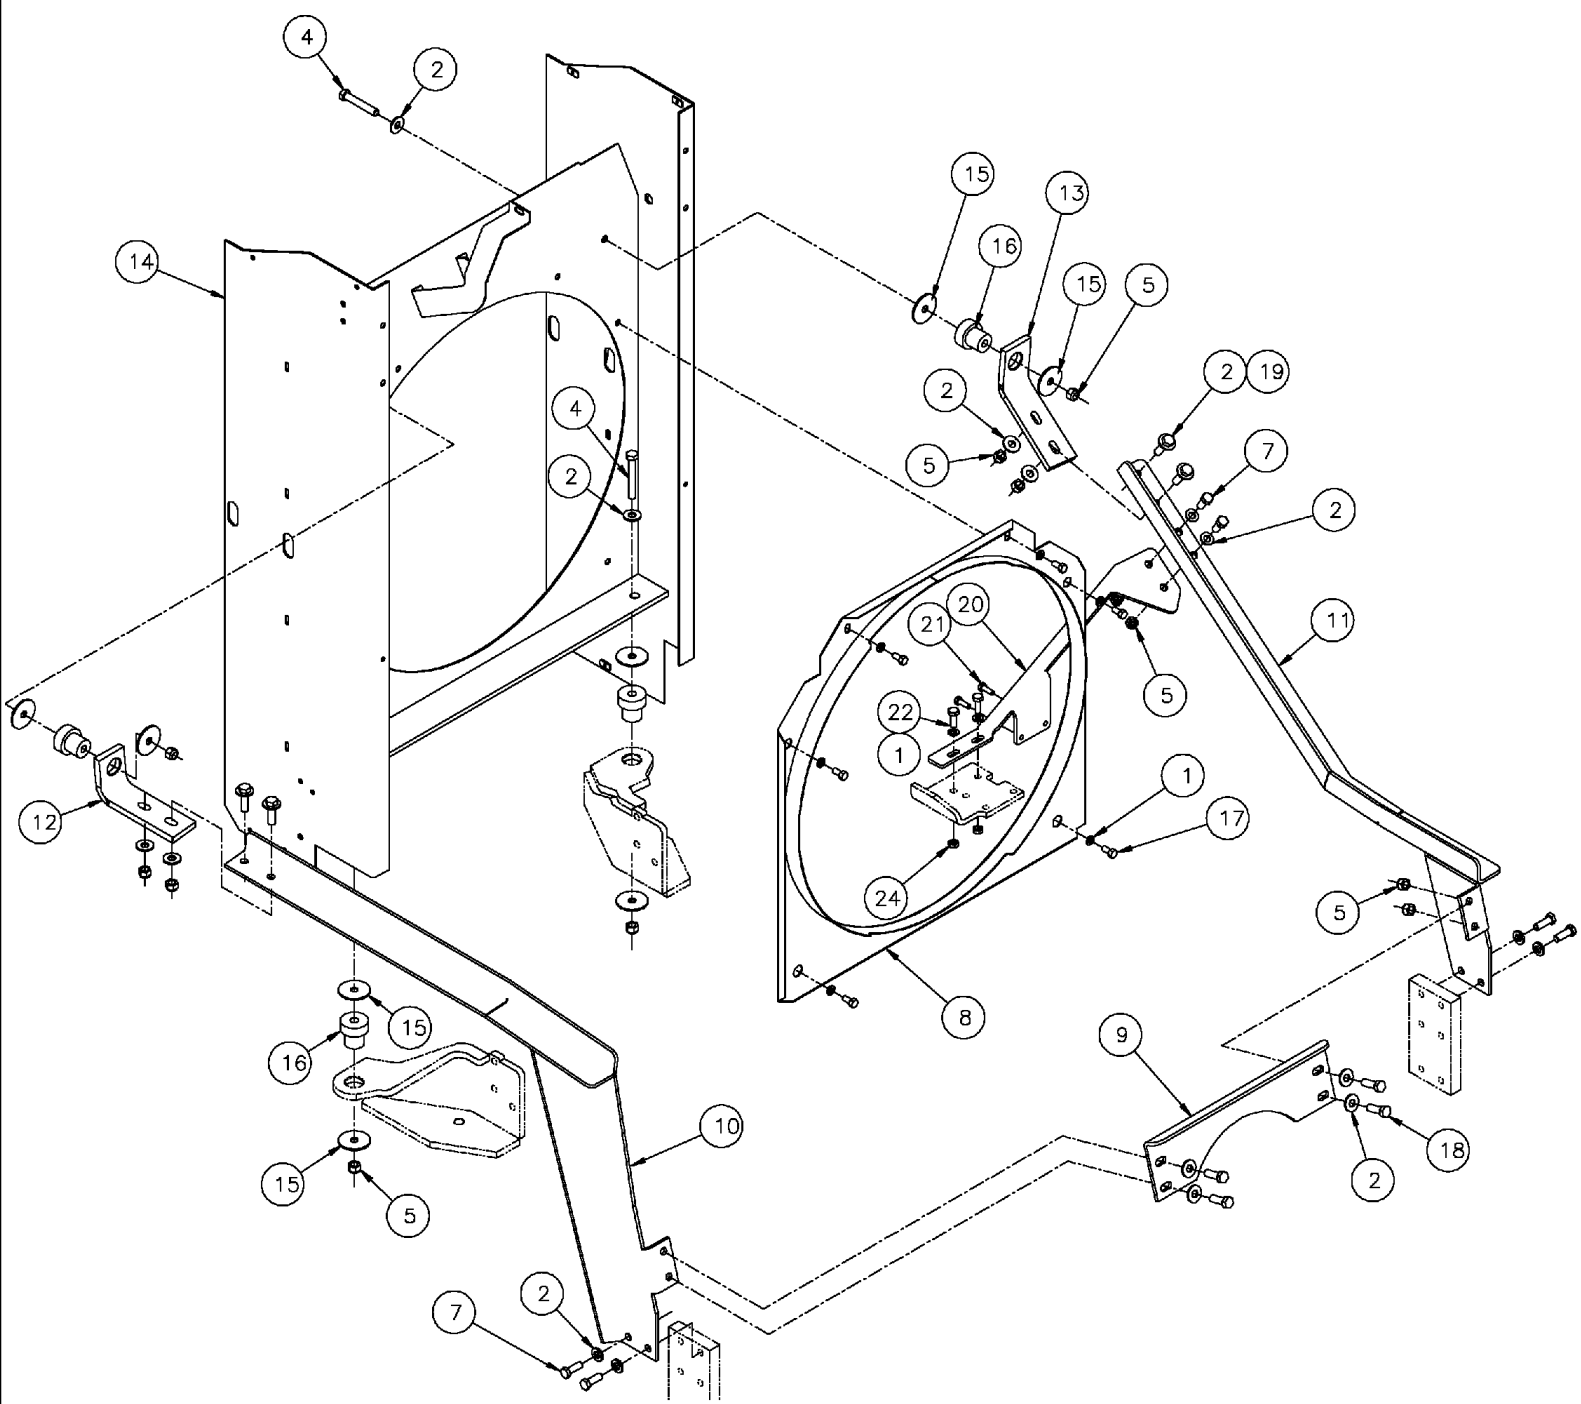

SPX3310 PATRIOT SPRAYER

03-042 SHROUD MOUNTING GROUP

сылка	Номер детали	Кол-во	Описание
1	87529239	8	WASHER, 0.406 X 1.125 X 0.134 HTS DOR HDN
2	86981496	22	WASHER, M13.5 x 24.5 x 3, HT, HTS DOR
4	814-12080	4	BOLT, Hex, M12 x 80, 8.8,
5	832-46412	14	NUT, LOCK, M12 x 1.75, CI 8, TLN
7	627-12030	6	BOLT, Hex, M12 x 30, 10.9, ZND
8	BN316752	1	SHROUD, FAN, WLDMNT
9	BN316778	1	BRACE, RADIATOR
10	BN319700	1	BRACKET, RADIATOR, FRONT
11	BN318124	1	SUPPORT, REAR RADIATOR
12	BN319731	1	BRACKET, SUPPORTING, RADIATOR, FRONT
13	BN318070	1	BRACE, RADIATOR, REAR
14	BN321977	1	SHROUD, RAD
15	BN316870	8	WASHER, SNUBBER
16	BN29243	4	ISOLATOR, RUBBER 1/2" BORE
17	413-612	6	BOLT, Hex, 3/8"-16 x 3/4", G5, Full Thd, HH
18	614-12035	4	BOLT, Hex, M12 x 35, 8.8, Full Thd,
19	814-12045	4	BOLT, Hex, M12 x 45, 8.8,
20	BN318986	1	BRACKET, RAD. PKG.
21	627-8025	2	BOLT, Hex, M8 x 25, 10.9,
22	614-10030	2	BOLT, Hex, M10 x 30, 8.8, ZND
24	832-46410	2	NUT, LOCK, M10 x 1.5, CI 8, TLN