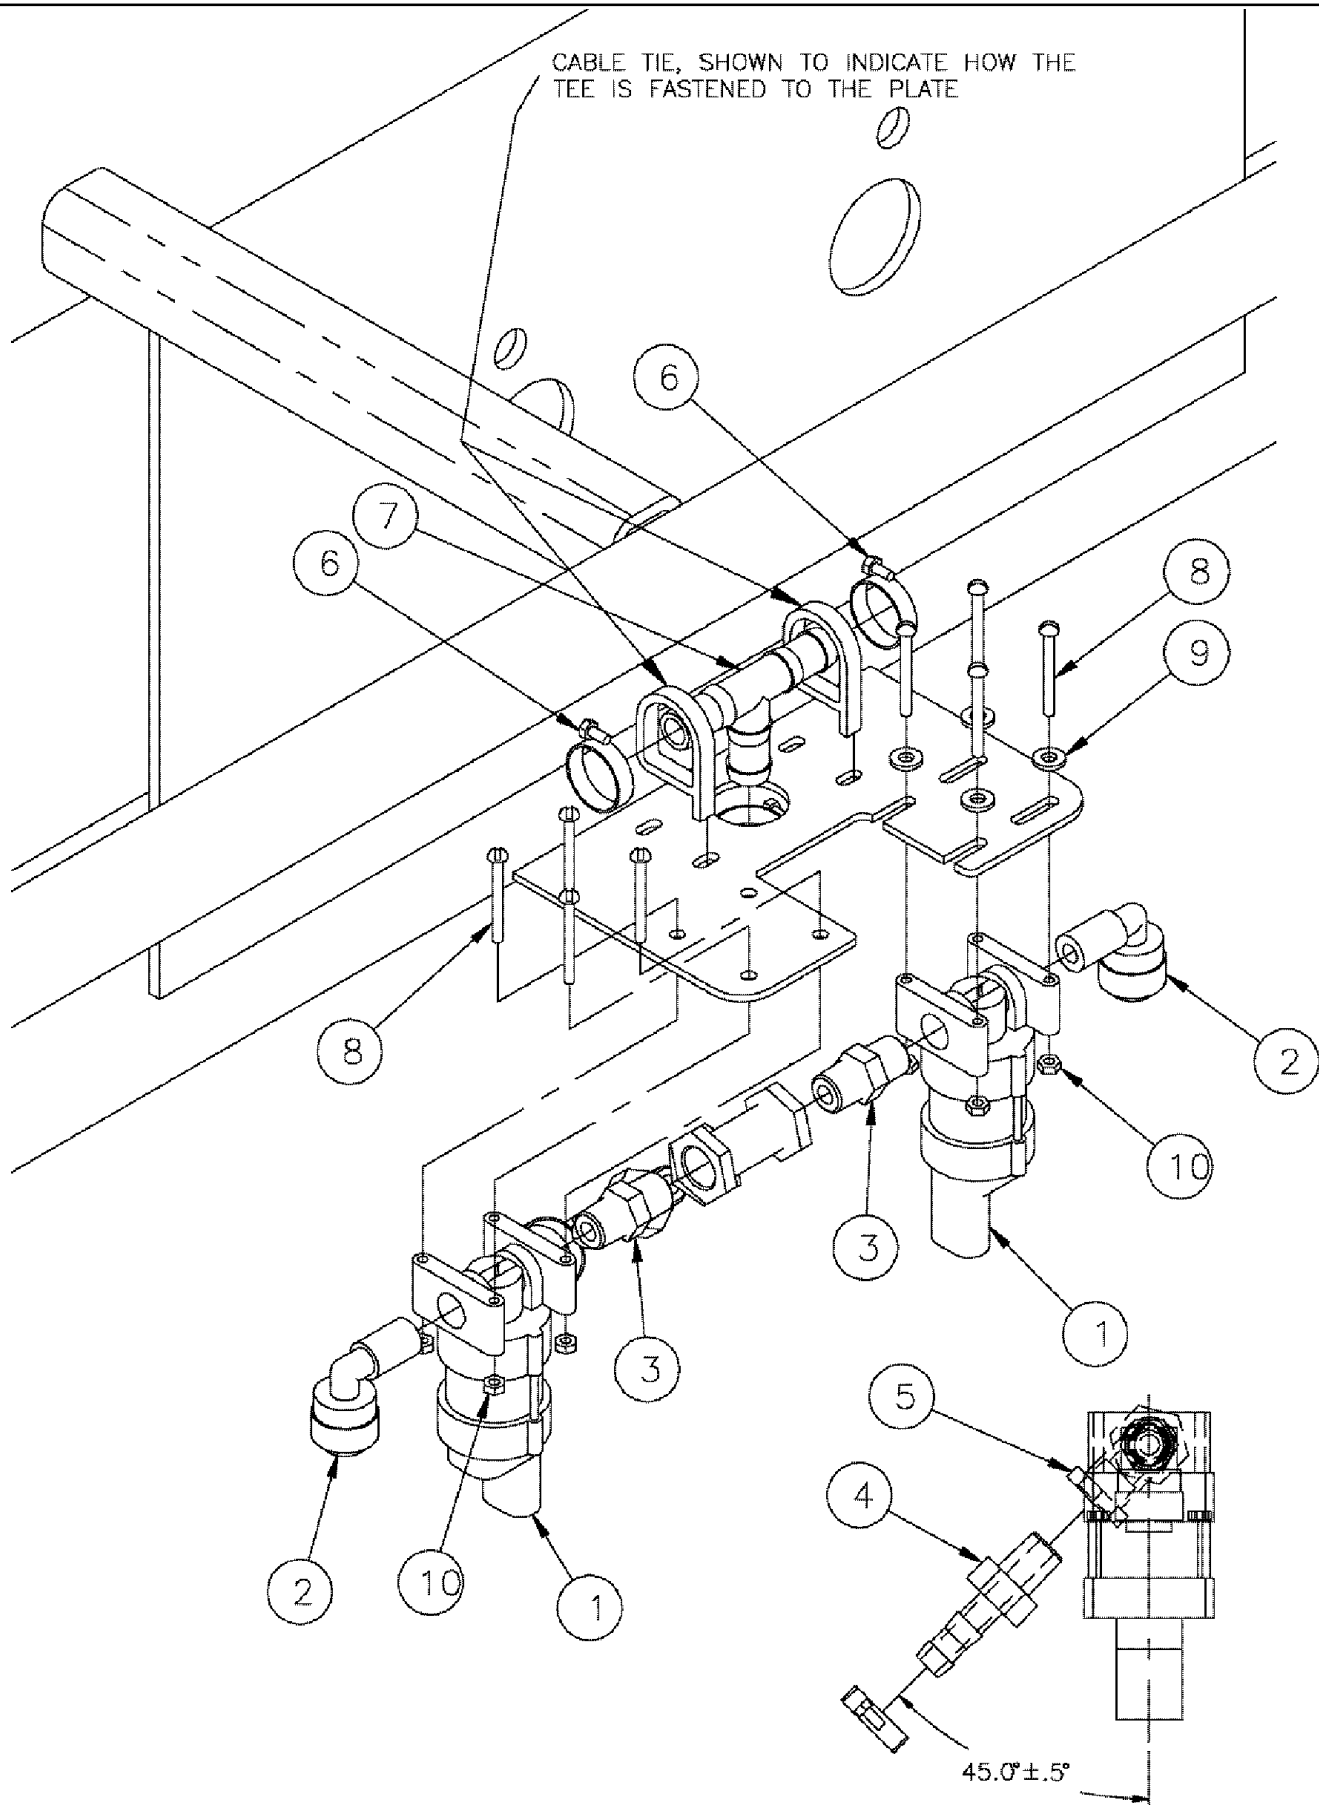

SPX3310 PATRIOT SPRAYER

09-056 SOLENOID GROUP, CENTER SECTION

сылка	Номер детали	Кол-во	Описание
1	BN307938	2	VALVE, SOLENOID, 1/4 NPT
2	BN2399411	2	CONNECTOR, TUBE, ME380140
3	86986808	2	NIPPLE, LUBE, 1/4" SHORT, POLY
4	86986810	1	FITTING, 3/8" X 1/4" NPT
5	86986807	1	TEE, 1/4" POLY
6	BN324022	4	CLAMP, HOSE, #8, 304 SS
7	BN324009	1	TEE, ALL 1/2" HB, POLY
8	BN317051	8	BOLT, 6-32 X 1.25"
9	87529123	4	WASHER, 0.156 X 0.375 X 0.049 CST DOR
10	BN317053	8	NUT, 6-32 NYLON LOCK