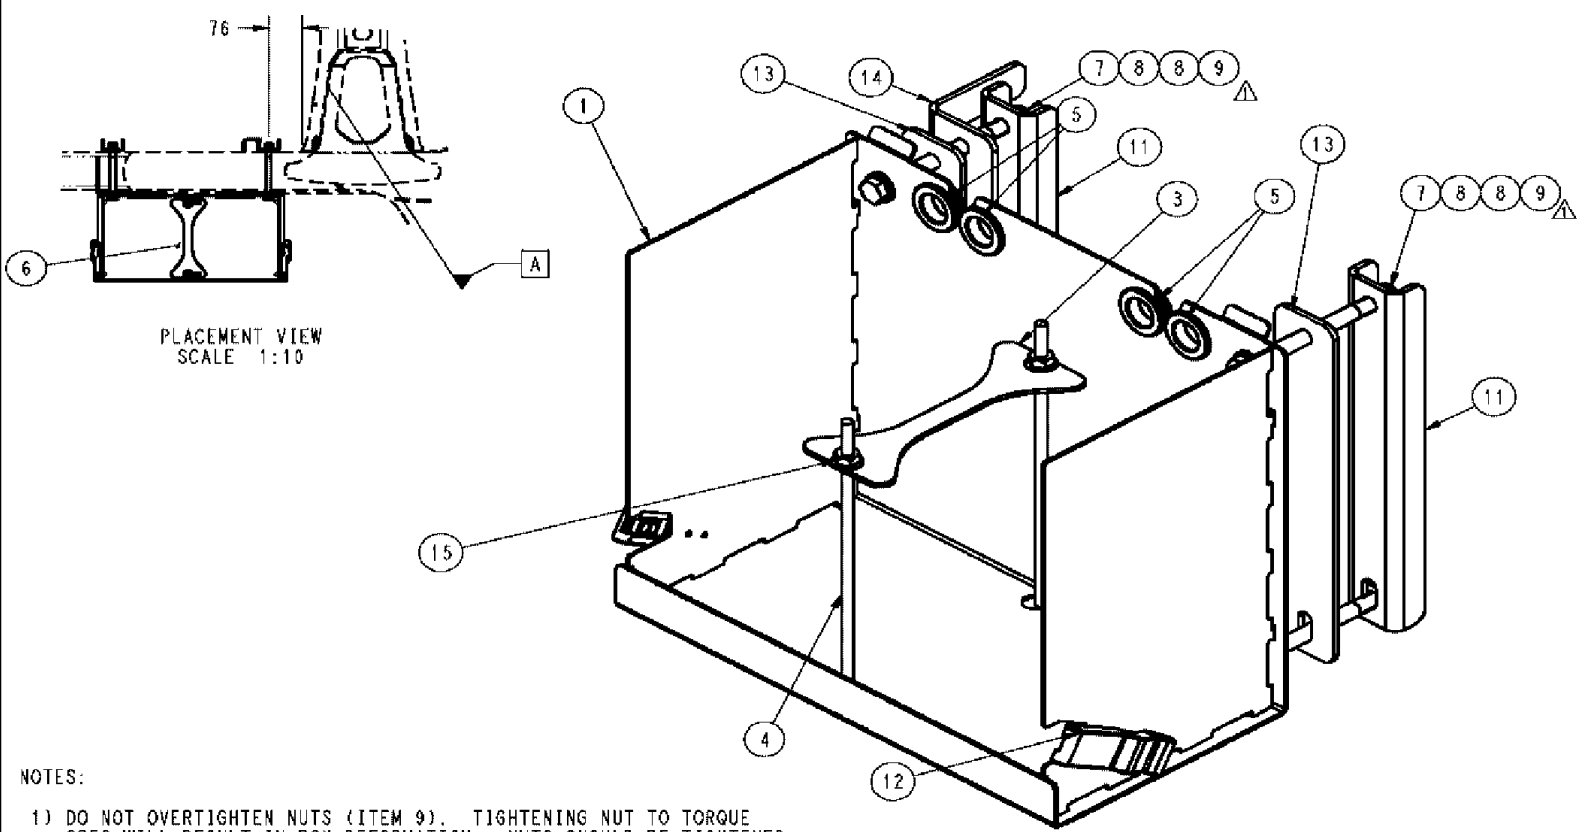

SPX3310 PATRIOT SPRAYER
04-003 BATTERY BOX GROUP

PLACEMENT VIEW
SCALE 1:10

NOTES:

1) DO NOT OVERTIGHTEN NUTS (ITEM 9). TIGHTENING NUT TO TORQUE SPEC WILL RESULT IN BOX DEFORMATION. NUTS SHOULD BE TIGHTENED JUST ENOUGH TO BE SECURE BOX TO PREVENT EXCESSIVE DEFORMATION. ITEMS 13 ARE ADDED TO SPACE BOX AWAY FROM FRAME PLATES. ITEM 14 IS ADDED TO KEEP BOX LEVEL