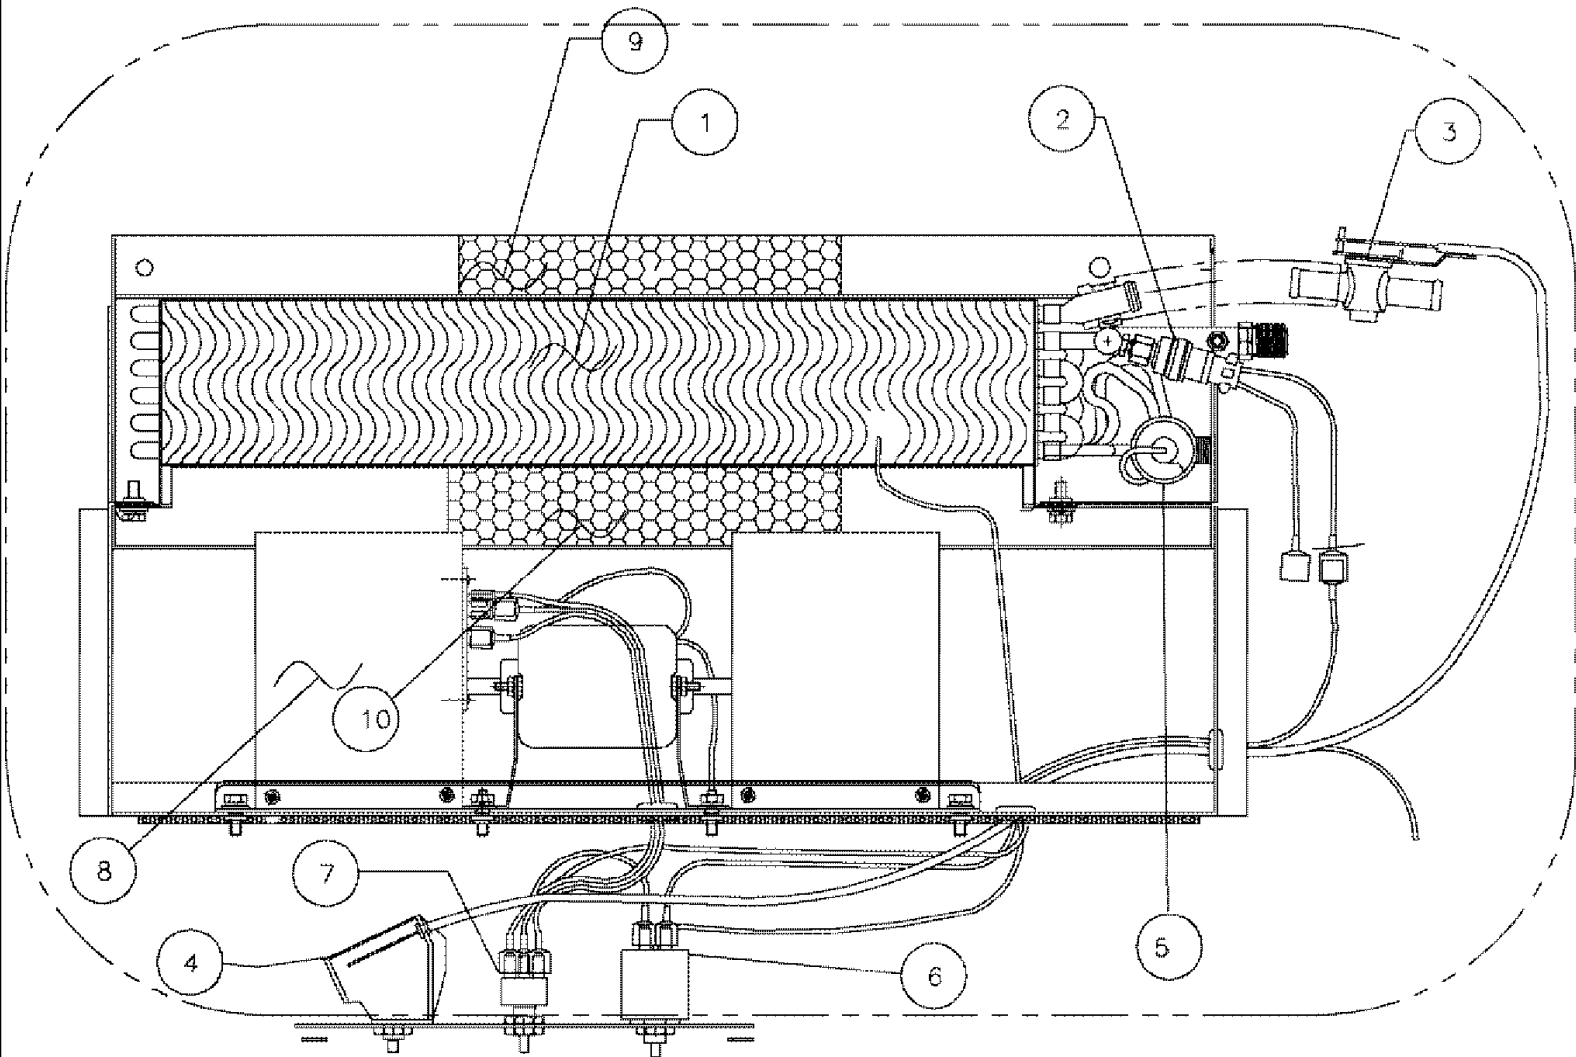

SPX3310 PATRIOT SPRAYER

02-005 EVAPORATOR HOUSING ASSEMBLY

сылка	Номер детали	Кол-во	Описание
1	BN311015	1	EVAPORATOR, HEATER
2	BN69702	1	SWITCH, LOW PRESSURE
3	BN69708	1	VALVE, WATER INLINE
4	BN311016	1	CABLE, PUSH PULL
5	BN69872	1	VALVE, EXPANSION
6	BN69703	1	SWITCH, COLD CONTROL
7	BN69709	1	SWITCH, 3 SPEED
8	BN69704	1	BLOWER ASSY., 12V
9	87268348	1	FOAM, EVAP FRONT
10	87268349	1	FOAM, EVAP REAR