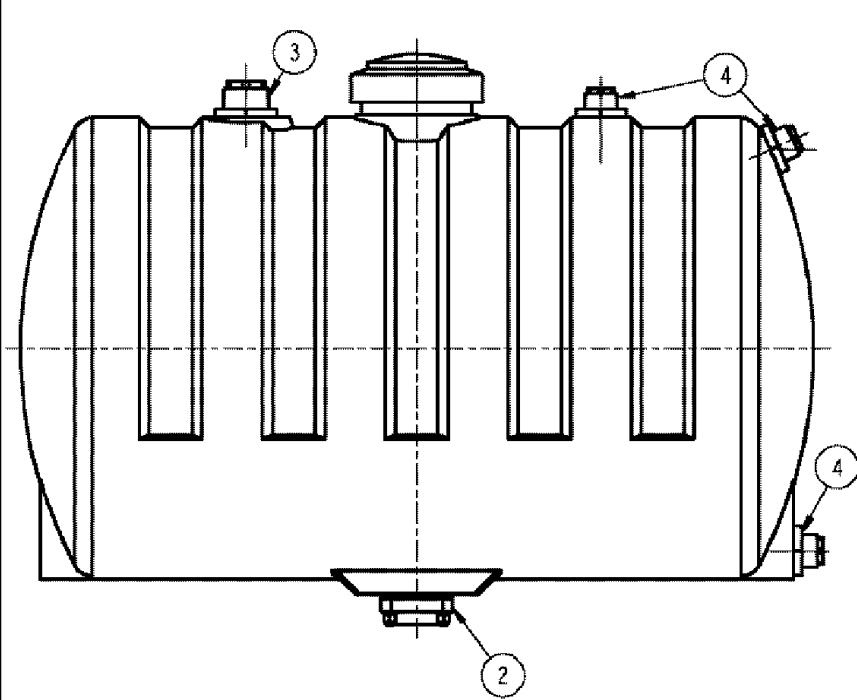

SPX3310 PATRIOT SPRAYER

09-054 TANK, 55 GALLON, W/BULKHEADS

SPX3310 PATRIOT SPRAYER

09-054 TANK, 55 GALLON, W/BULKHEADS

сылка	Номер детали	Кол-во	Описание
1	343430A1	1	55 GAL BLANK CRM
2	87265596	1	BULKHEAD, BULKHD, 1.5 FP, BOTDRAIN
3	BN2403685	1	BULKHEAD, 1" MNPT
4	BN311041	3	FITTING, BULKHEAD, 3/4" POLY TANK
5	BN314276	1	COVER, (35 GAL POLY TANK)