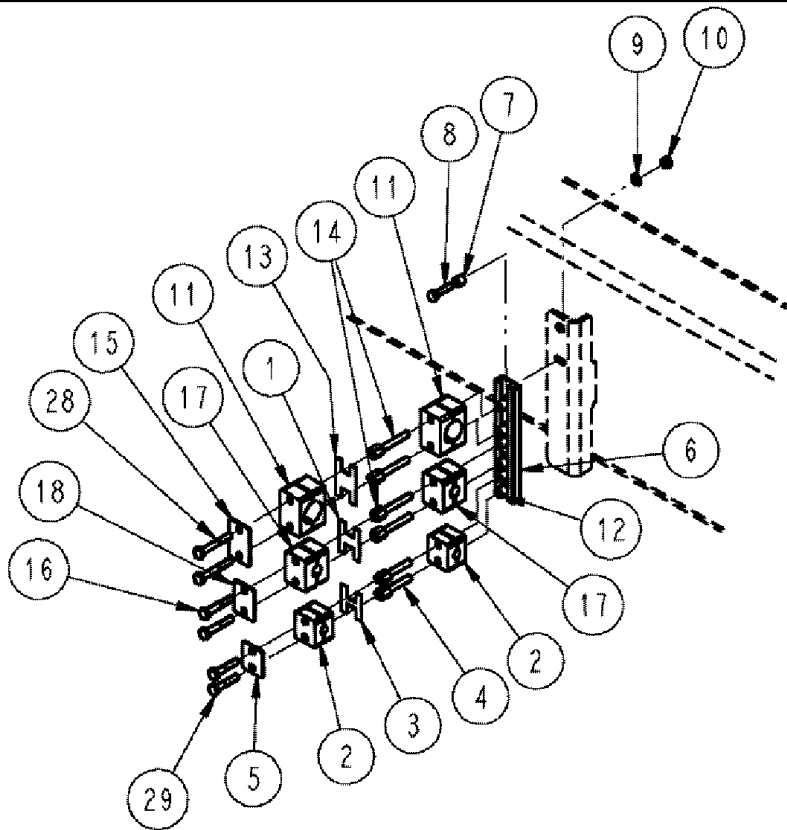

SECTION C-C
SCALE 1:10
RIGHT HAND SIDE

SECTION B-B
SCALE 1:10
LEFT HAND SIDE

SECTION A-A
SCALE 1:10

SPX3310 PATRIOT SPRAYER

06-010(01) STEEL LINES GROUP

сылка	Номер детали	Кол-во	Описание
1	BN313264	3	PLATE, SAFETY -1/2" TUBE
2	BN307078	6	CLAMP, PAIR-3/8" TUBE
3	BN313263	3	PLATE, SAFETY-3/8" TUBE
4	BN313259	6	BOLT, STACKING, 1/4 x .75
5	BN307079	3	PLATE, TOP, CLAMP-3/8" TUBE
6	BN313247	6	RAIL, 'C', STD DUTY
7	BN316101	6	SPACER, C-RAIL, HYD. TUBE
8	614-6025	6	BOLT, Hex, M6 x 25, 8.8,
9	895-11006	6	WASHER, M6, FLAT
10	832-46406	6	NUT, LOCK, M6 x 1, CI 8, TLN
11	BN307080	15	CLAMP, PAIR-1" TUBE
12	BN313262	30	NUT, C-RAIL (1/4"-20)
13	BN313265	9	PLATE, SAFETY-1" TUBE
14	BN313261	24	BOLT, STACKING, 1/4 x 1.12
15	BN307081	6	PLATE, TOP, CLAMP-1" TUBE
16	413-424	12	BOLT, Hex, 1/4"-20 x 1 1/2", G5,
17	BN29783	11	CLAMP, SINGLE-1/2" TUBE
18	BN29785	8	PLATE, COVER SGL (1/2" TUBE)
19	413-432	4	BOLT, Hex, 1/4"-20 x 2", G5,
20	231-4144	4	NUT, LOCK, 1/4"-20, GB, HH, TLN
21	87268740	1	TUBE, DRIVE PRESSURE
22	87268741	1	TUBE, DRIVE PRESSURE
23	87268742	1	TUBE, DRIVE PRESSURE
24	87268743	1	TUBE, DRIVE PRESSURE
25	BN324491	1	TUBE, STEEL, HYD LINE
26	BN325316	1	TUBE, CASE DRAIN & RETURN
27	BN305997	3	TUBE, STEERING RETURN
28	413-428	12	BOLT, Hex, 1/4"-20 x 1 3/4", G5, HH
29	413-420	6	BOLT, Hex, 1/4"-20 x 1 1/4", G5,
30	87269505	2	TUBE, FUEL LINE