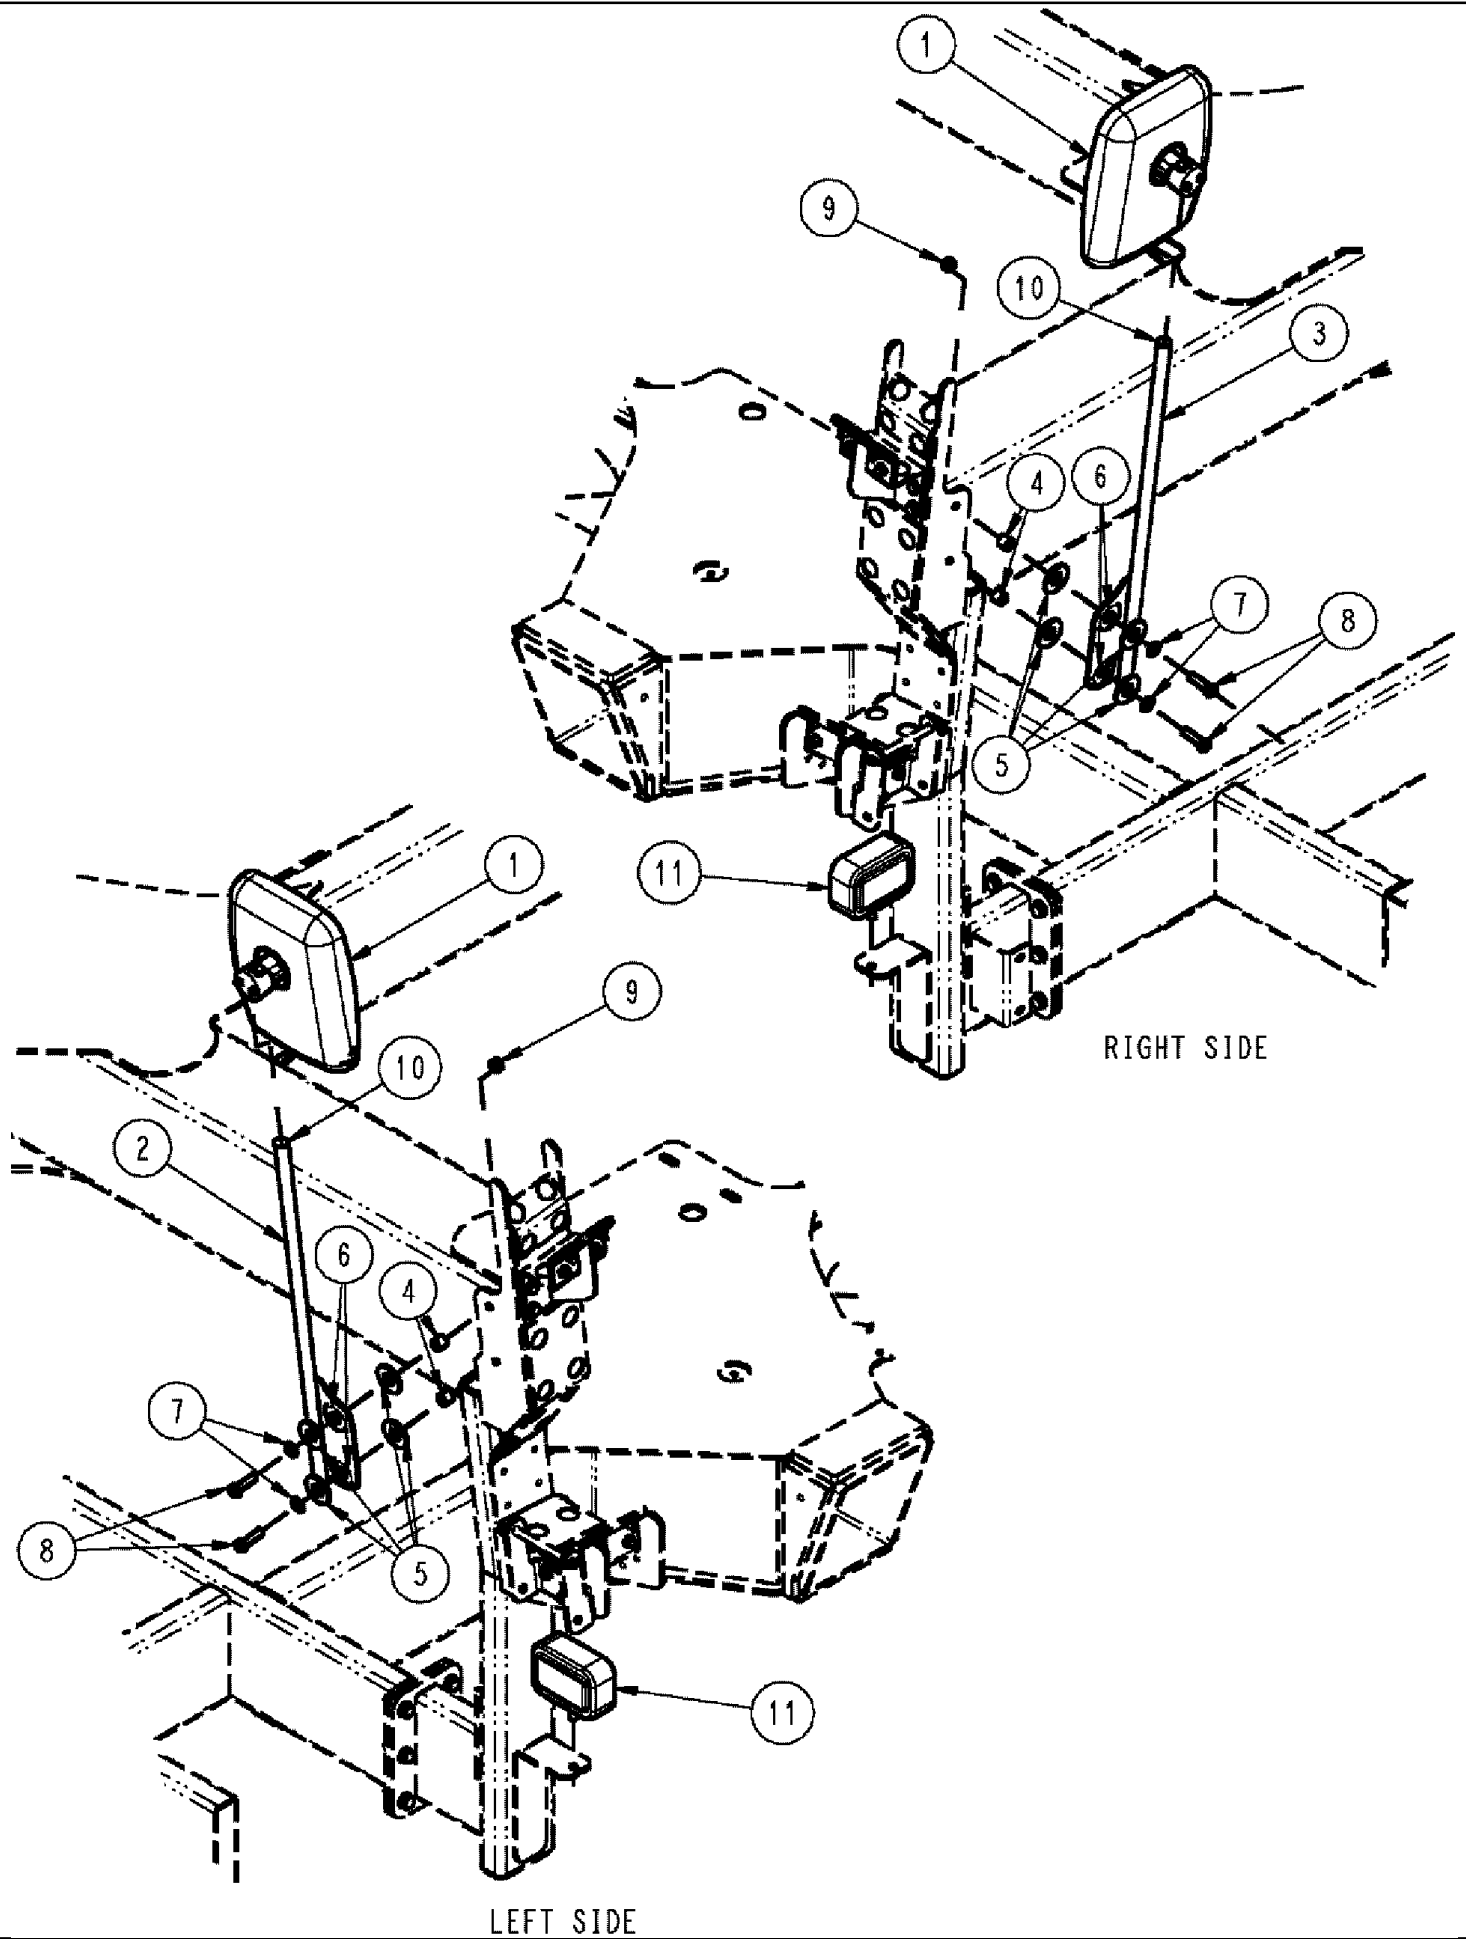

SPX3310 PATRIOT SPRAYER

04-006 MIRROR GROUP, MANUAL

сылка	Номер детали	Кол-во	Описание
1	365414A1	2	MIRROR, MANUAL HEAD 1800
2	87270966	1	MIRROR, LH, MOUNT, MIRROR UPPER RIGHT
3	87270965	1	MIRROR, RH, MOUNT, UPPER LEFT, MIRROR
4	BN320164	4	BUSHING, MIRROR BRACKET
5	BN320165	8	MIRROR BRACKET
6	BN320147	4	GROMMET, 2 X 3/4 X 7/16
7	86981496	4	WASHER, M13.5 x 24.5 x 3, HT, HTS DOR
8	614-12040	4	BOLT, Hex, M12 x 40, 8.8, Full Thd,
9	832-46412	4	NUT, LOCK, M12 x 1.75, Cl 8, TLN
10	BN304439	2	PLUG, DASH 11/16
11	BN66130	2	SIGNAL, AMBER 12V SEE FIG. 04-005