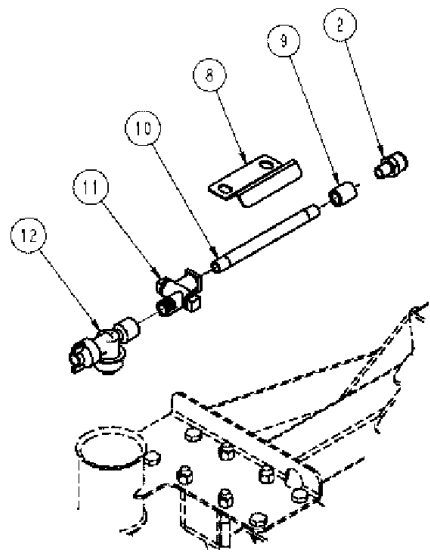

DETAIL A
SCALE 1:3

DETAIL B
SCALE 1:3

SEE DETAIL B

SPX3310 PATRIOT SPRAYER

11-010 FENCE ROW NOZZLE GROUP, 80', RIGHT BOOM

сылка	Номер детали	Кол-во	Описание
1	BN2399412	1	CONNECTOR, HYD., TUBE MC38038
2	BN2399403	3	CONNECTOR, TUBE MC38014
3	343778A1	1	SOLENOID, VALVE, 1/4 NPT
4	BN50759	1	NUT, 3/8-16, NLN, SS
5	BN50146	1	WASHER, 3/8, FW, SS
6	515-23365	1	CLAMP, 1 7/16", Insul, 3/8" Bolt,
7	BN50272	1	BOLT, 3/8-16 X 2.75, HH, SS
8	86986105	1	CLAMP, NOZZLE
9	BN73015	1	COUPLING, 1/4" NPT SS FULL
10	BN313361	1	NIPPLE, LUBE, 1/4" NPT X 6.0SS
11	BN313256	1	NOZZLE INJECTION, W/SWIVEL
12	BN313255	1	NOZZLE INJECTION, W/CHECK VALVE
13	BN322081	1	TUBE, BLACK, 3/8 X 160"
14	BN322073	1	TUBE, BLACK, 3/8 X 36"
15	86986808	1	NIPPLE, LUBE, NIP, .25 X SHORT, PP
16	87565152	1	STRAINER, ELEMENT, .5 FP, 50 MESH, PP
	87577399	1	SCREEN, 50 MESH, SS, SERVICE PARTS FOR REF. 16
	87577400	1	STRAINER, ELEMENT, HEAD, .50 MP, SERVICE PARTS FOR REF. 16
	87577401	1	SUCTION BOWL, MINI, BLK, SERVICE PARTS FOR REF. 16
	87577402	1	VITON, SERVICE PARTS FOR REF. 16
17	BN304521	2	REDUCER, .50 MP .25 FP, PP
18	BN300892	1	TUBE, 3/8 BOLT