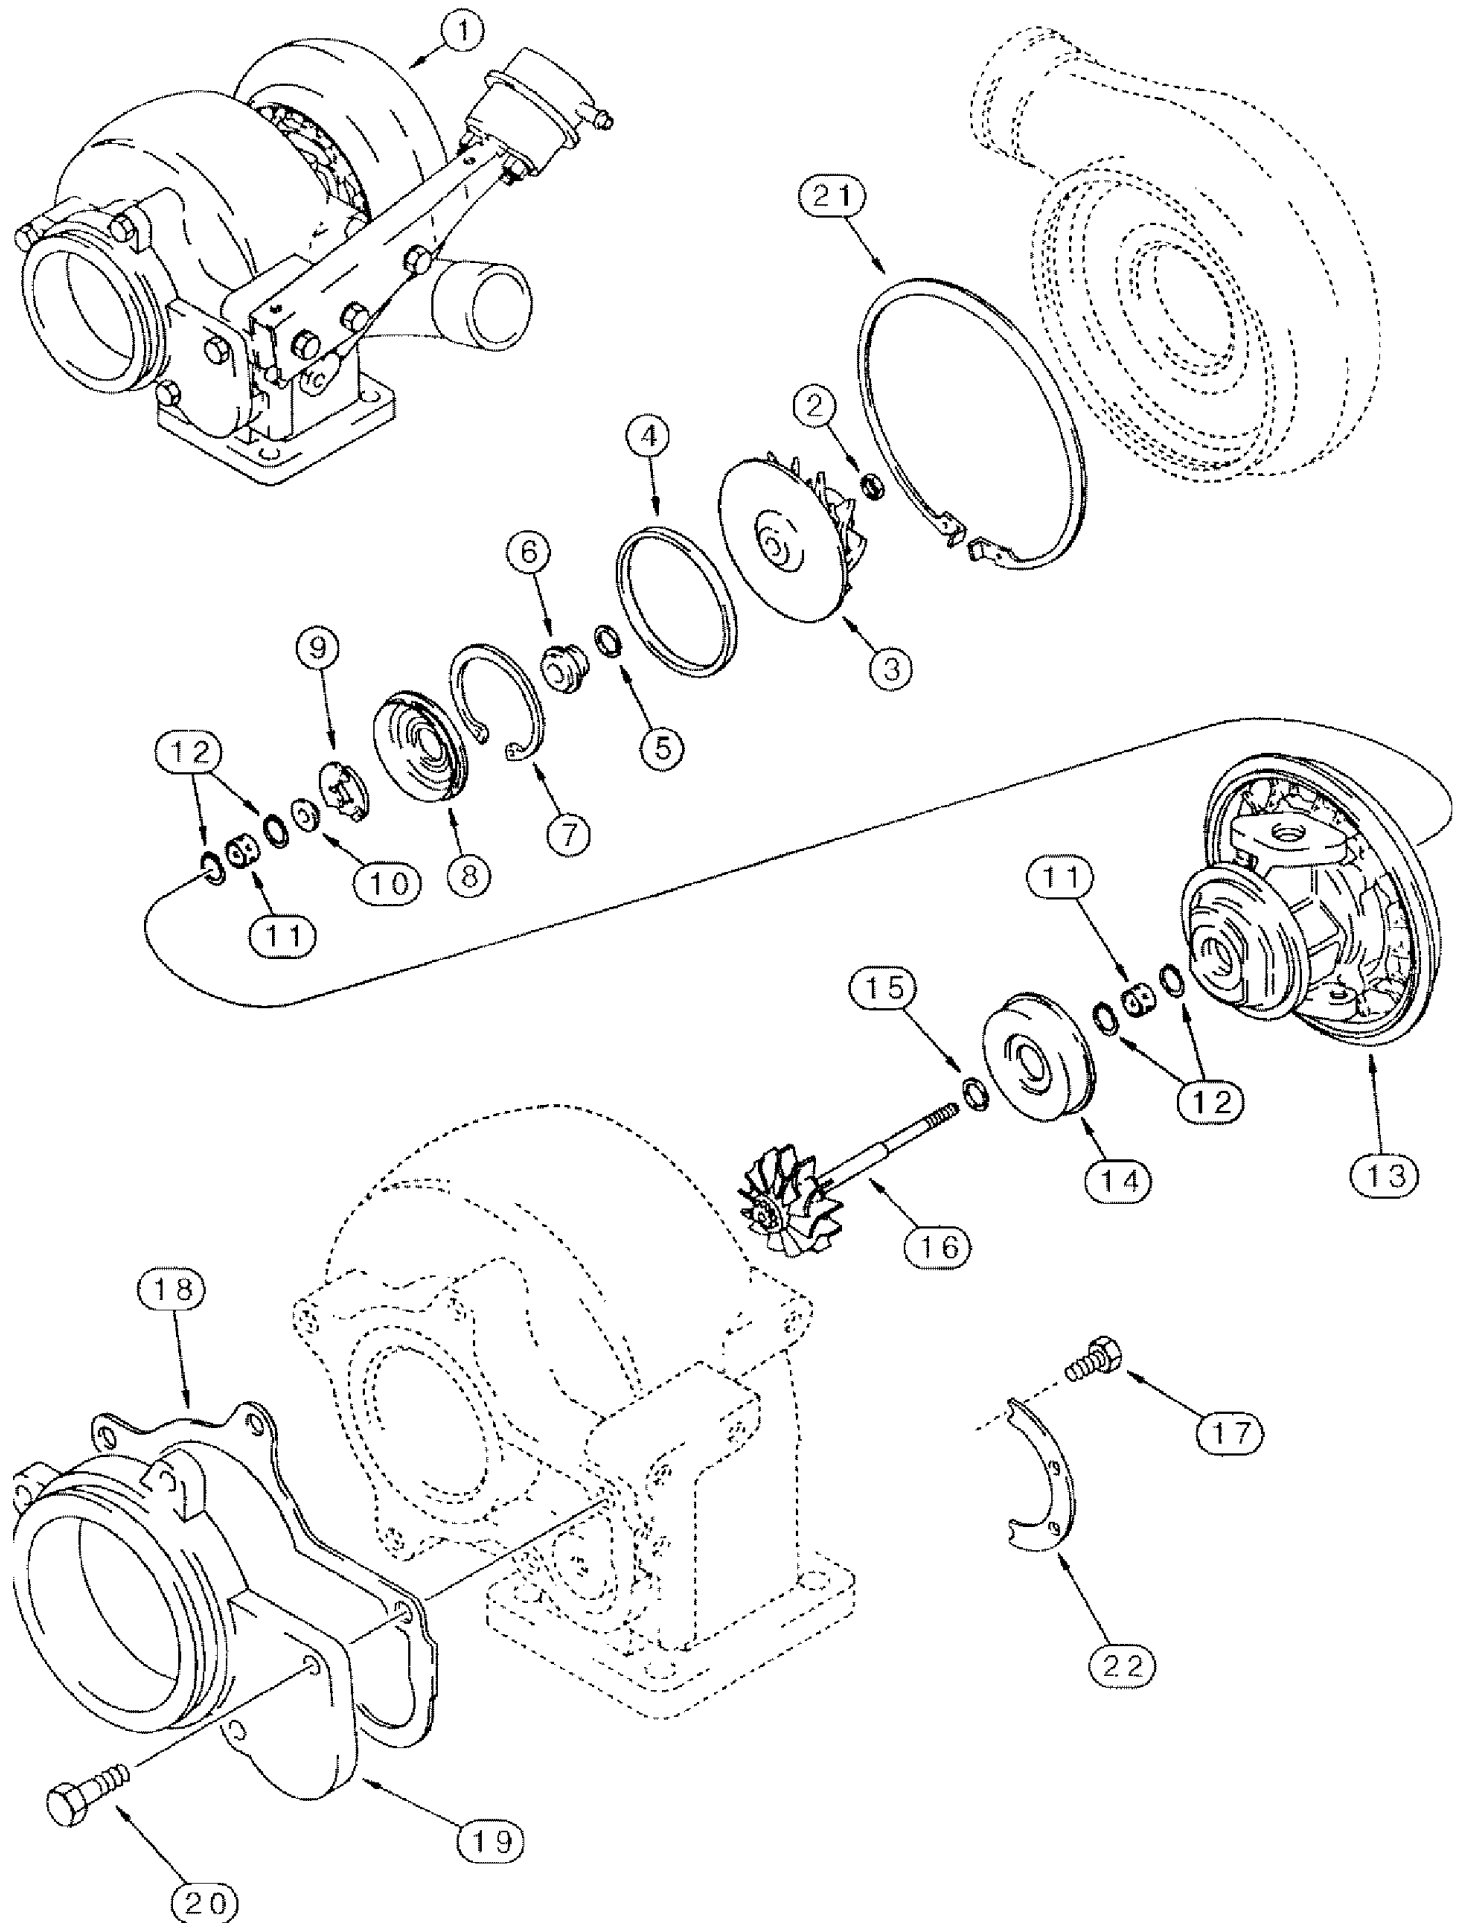

SPX3310 PATRIOT SPRAYER

03-012 TURBOCHARGER

сылка	Номер детали	Кол-во	Описание
1	JR802697	1	REMAN-TURBOCHARGER, WITH GASKET, ONLY FOR N.A., SEE FIG. 03-013 FOR THE REMAINDER OF THE TURBOCHARGER ASSEMBLY.
1	JC536327	1	TURBOCHARGER, RETURN NUMBER
1	J802697	1	KIT, WITH GASKETS
	J537817	1	HOUSING, CENTER, TURBOCHARGE, CONSISTS OF REF. 2 TO 16
2	NSS	1	NOT SERVICED SEPARATELY, NUT
3	NSS	1	NOT SERVICED SEPARATELY, IMPELLER
4	NSS	1	NOT SERVICED SEPARATELY, SEAL
5	NSS	1	NOT SERVICED SEPARATELY, SEAL
6	NSS	1	NOT SERVICED SEPARATELY, SLINGER
7	NSS	1	NOT SERVICED SEPARATELY, RING
8	NSS	1	NOT SERVICED SEPARATELY, BAFFLE
9	NSS	1	NOT SERVICED SEPARATELY, BEARING, THRUST
10	NSS	1	NOT SERVICED SEPARATELY, COLLAR
11	NSS	2	NOT SERVICED SEPARATELY, BEARING, JOURNAL
12	NSS	4	NOT SERVICED SEPARATELY, RING
13	NSS	1	NOT SERVICED SEPARATELY, HOUSING
14	NSS	1	NOT SERVICED SEPARATELY, SHIELD
15	NSS	1	NOT SERVICED SEPARATELY, SEAL
16	NSS	1	NOT SERVICED SEPARATELY, ROTOR AND SHAFT
17	J759917	6	SET SCREW,
18	J535001	1	GASKET, MOUNTING
19	J527759	1	ADAPTER,
20	614-8020	5	BOLT, Hex, M8 x 20, 8.8,
21	J533163	1	RING, SNAP,
22	J534309	2	PLATE,
	J575169	1	KIT, REPAIR, TURBO, CONSISTS OF REF. 2, 4, 5, 7 TO 9, 11, 12 AND 15