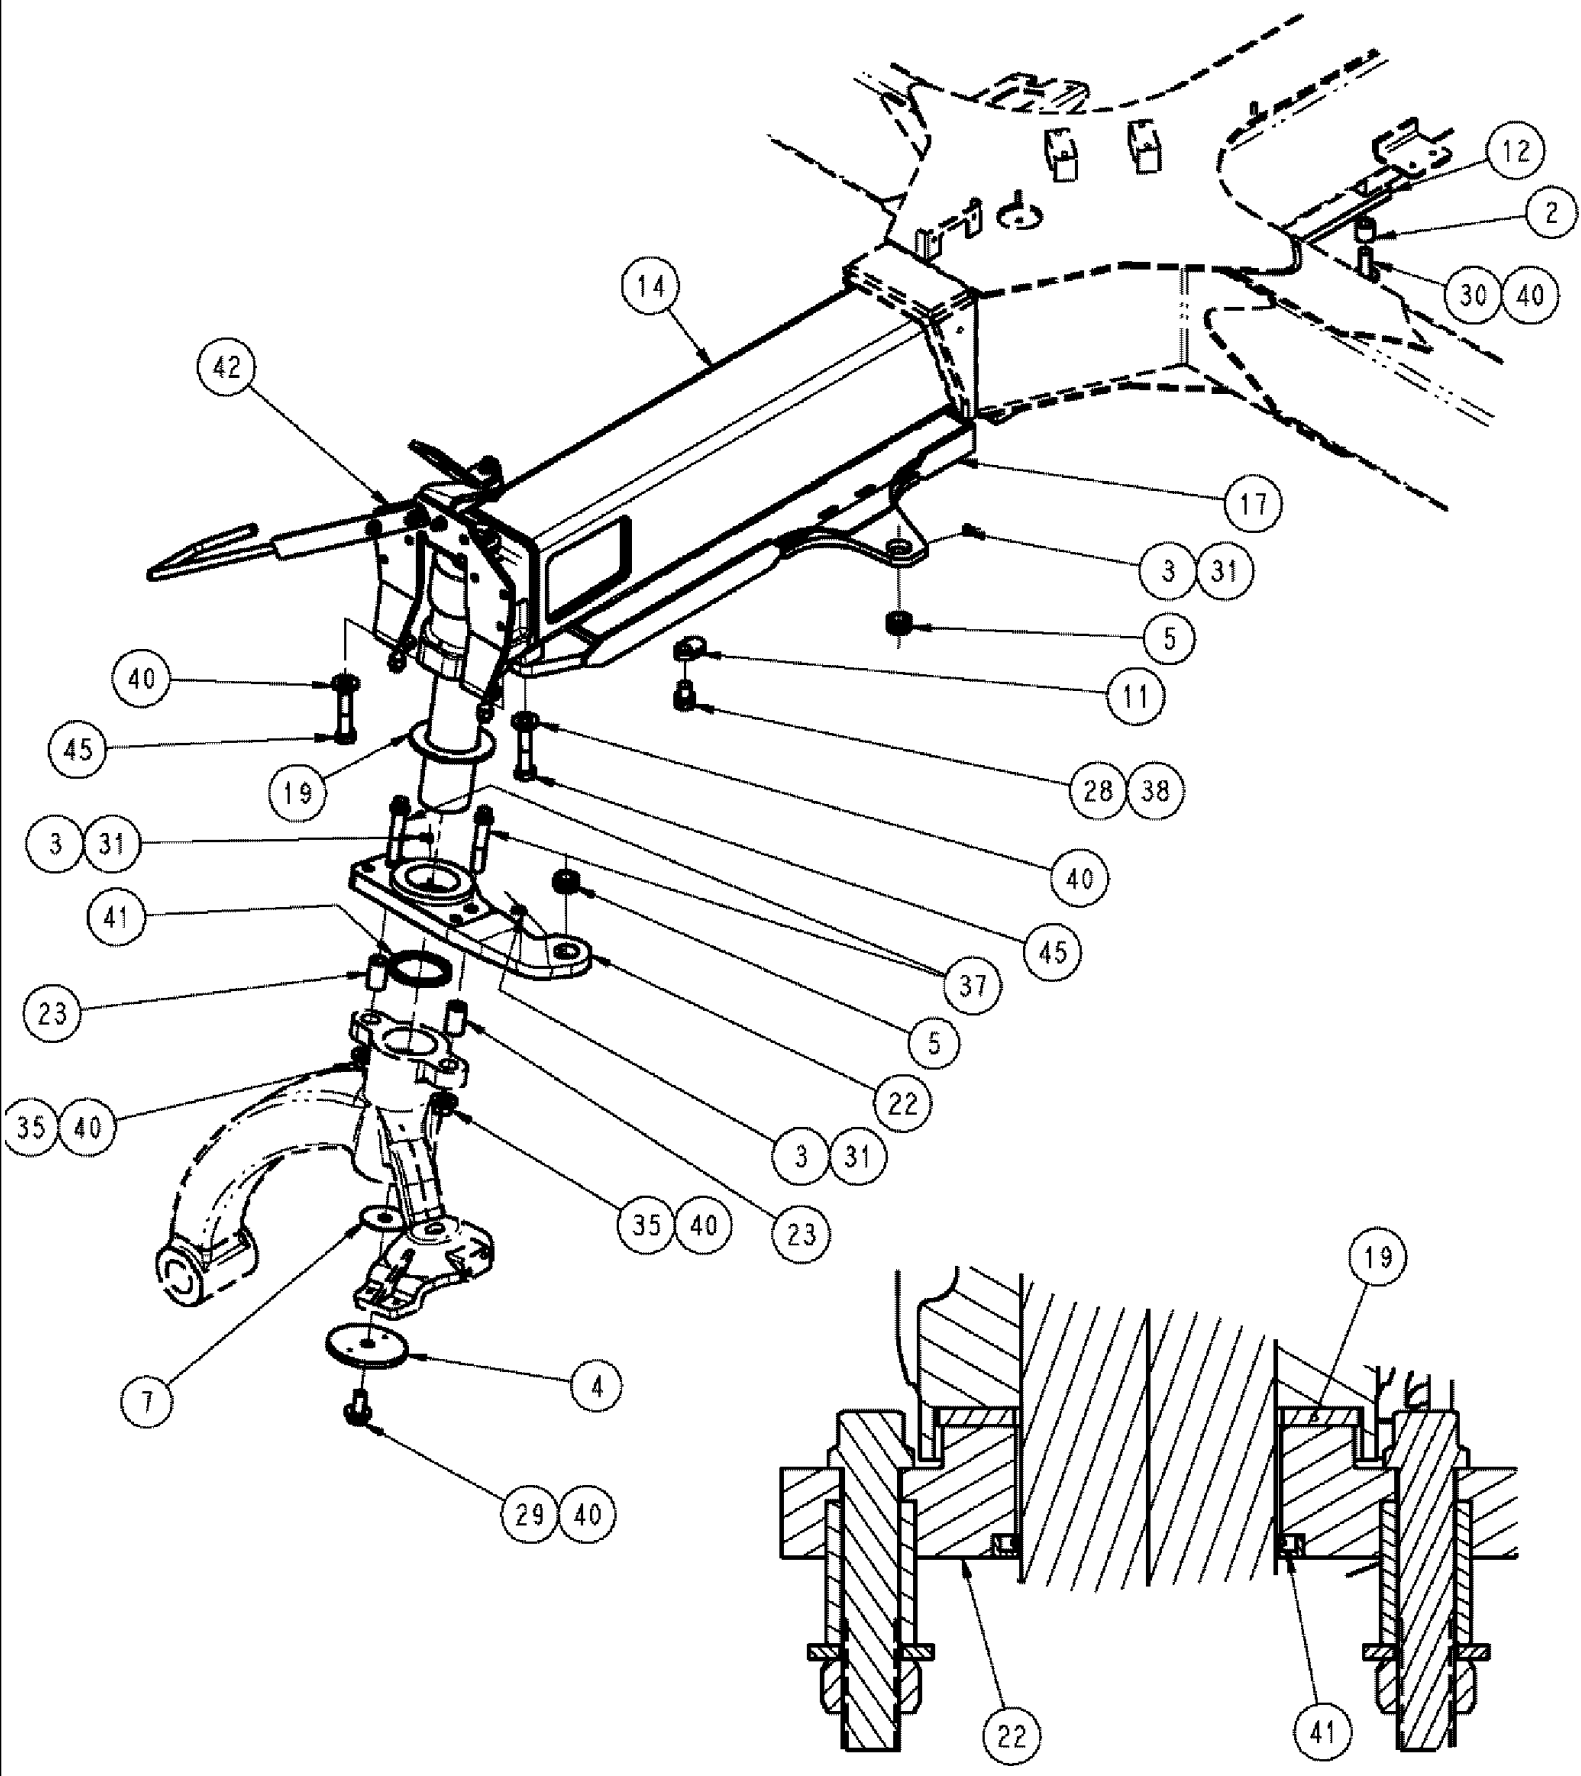

SECTION A-A
SCALE 1:2

SPX3310 PATRIOT SPRAYER

04-017 AXLE GROUP, STEER, LF

сылка	Номер детали	Кол-во	Описание
1	BN1243001	AR	LOCTITE, 243-31 REMOVABLE
2	BN301998	1	DOWEL, HOLLOW
3	BN302051	3	NIPPLE, LUBE, 8 MM X 1 STR
4	BN302052	1	WASHER,
5	1316827C1	2	BUSHING, SELF - ALIGNING
6	BN307971	0.05	SEALANT, THREAD
7	BN312604	1	SPACER, AXLE
11	BN320759	1	STOP, AXLE ADJUST
12	87268923	1	BAR, AXLE SLIDE
14	342187A1	1	BEAM, AXLE, FRONT
17	87265739	1	SLIDE, SLIDE, AXLE ADJ, LF
19	86986933	1	WASHER, THRUST,
22	86986934	1	ARM, STEERING, L.H., MACHINED
23	342939A1	2	SLEEVE, HOLLOW
24	B17423	0.02	LOCTITE, 271, 50 ML
25	BN55015	0.06	NIPPLE, LUBE, 12 GRADE #2
26	BN55077	0.05	ANTISEIZE,
28	87635862	1	BOLT, M20 X 35, FULL, 10.9 DOR
29	627-20040	1	BOLT, Hex, M20 x 40, 10.9,
30	627-20055	1	BOLT, Hex, M20 x 55, 10.9, Full Thd,
31	BN69951	3	CAP, GREASE
35	832-41420	2	NUT, LOCK, M20 x 2.5, CI 10, TLN
37	87268646	2	BOLT, M20-2.5 X 100, 12PT, 12.9, DRL
38	892-11020	1	WASHER, LOCK, M20, LW, ZND
40	896-15020	6	WASHER, M20 x 44.5 x 5, HT, FW, HRD, ZND
41	343883A1	1	
42	86986256	1	HOSE PIVOT, LF SEE FIG. 04-022
45	827-20090	2	BOLT, Hex, M20 x 90, 10.9,