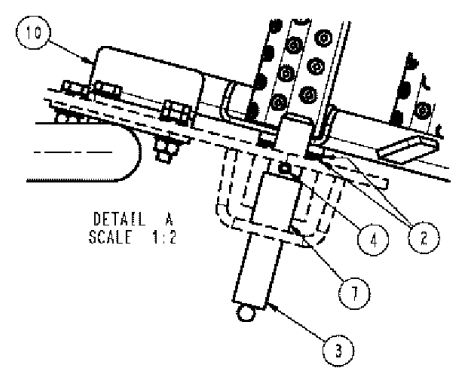

SPX3310 PATRIOT SPRAYER

04-012 WALKWAY GROUP, R.H. REAR

сылка	Номер детали	Кол-во	Описание
1	87268523	1	LADDER, WLD
2	BN321159	4	BUSHING,
3	BN25257	1	PIN, WELDMENT SIDE LADDER
4	BN31444	1	PIN, ROLL, 1/4 X 1-1/2
5	87268525	1	PIN, LADDER
6	87268669	1	HANDRAIL, WLD, REAR
7	BN31937	1	SPRING, COMPR .905 X .765 2
8	BN54055	3	PLATFORM, SAFETY WALK
9	BN54103	1	PLATFORM, SAFETY WALK
10	87268672	1	STOP, LADDER PIVOT
11	814-8050	1	BOLT, Hex, M8 x 50, 8.8,
12	832-46408	13	NUT, LOCK, M8 x 1.25, CI 8, TLN
13	895-11008	24	WASHER, M8 x 16 x 1.6, FLAT
14	614-8025	12	BOLT, Hex, M8 x 25, 8.8,