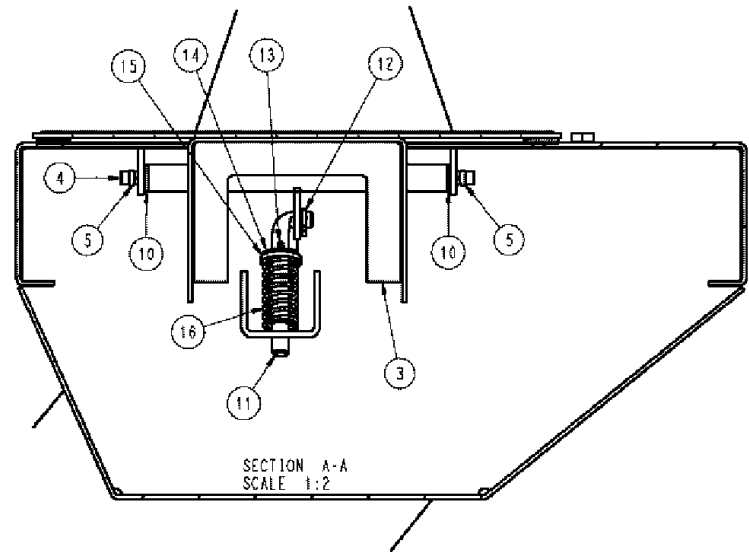

SPX3310 PATRIOT SPRAYER

04-013 WALKWAY GROUP, L.H. FRONT

сылка	Номер детали	Кол-во	Описание
1	87269514	1	EXTENSION, L.H. MIDDLE
2	87269512	1	HANDRAIL, WELDMENT
3	87268721	1	COVER, STORAGE BOX
4	BN319247	1	PIN, SPRING RETENSION
5	BN1630425	2	PIN, SPLIT (COTTER), 1/8 X 1
7	87269772	1	SUPPORT, REAR, MID WALKWAY
8	87268723	2	FOAM
9	87268726	2	FOAM
10	BN319151	2	BUSHING, 5/16, SHLDER, NYLON
11	381794A1	1	ROD, COOLER ACCESS DOOR
12	19-5380	1	PIN, HAIR
13	38-3816	1	PIN, 1/8" x 1", Coiled, COIL SPR.
14	87529312	1	WASHER, 11 X 24 X 3MM HDN DOR
15	86981496	1	WASHER, M13.5 x 24.5 x 3, HT, HTS DOR
16	L129280	1	SPRING, COMPRESSION
17	BN54055	2	PLATFORM, SAFETY WALK
18	BN54103	2	PLATFORM, SAFETY WALK
19	614-8020	7	BOLT, Hex, M8 x 20, 8.8,
20	832-46408	7	NUT, LOCK, M8 x 1.25, CI 8, TLN
21	614-10020	5	BOLT, Hex, M10 x 20, 8.8, Full Thd, HH
22	832-46410	5	NUT, LOCK, M10 x 1.5, CI 8, TLN