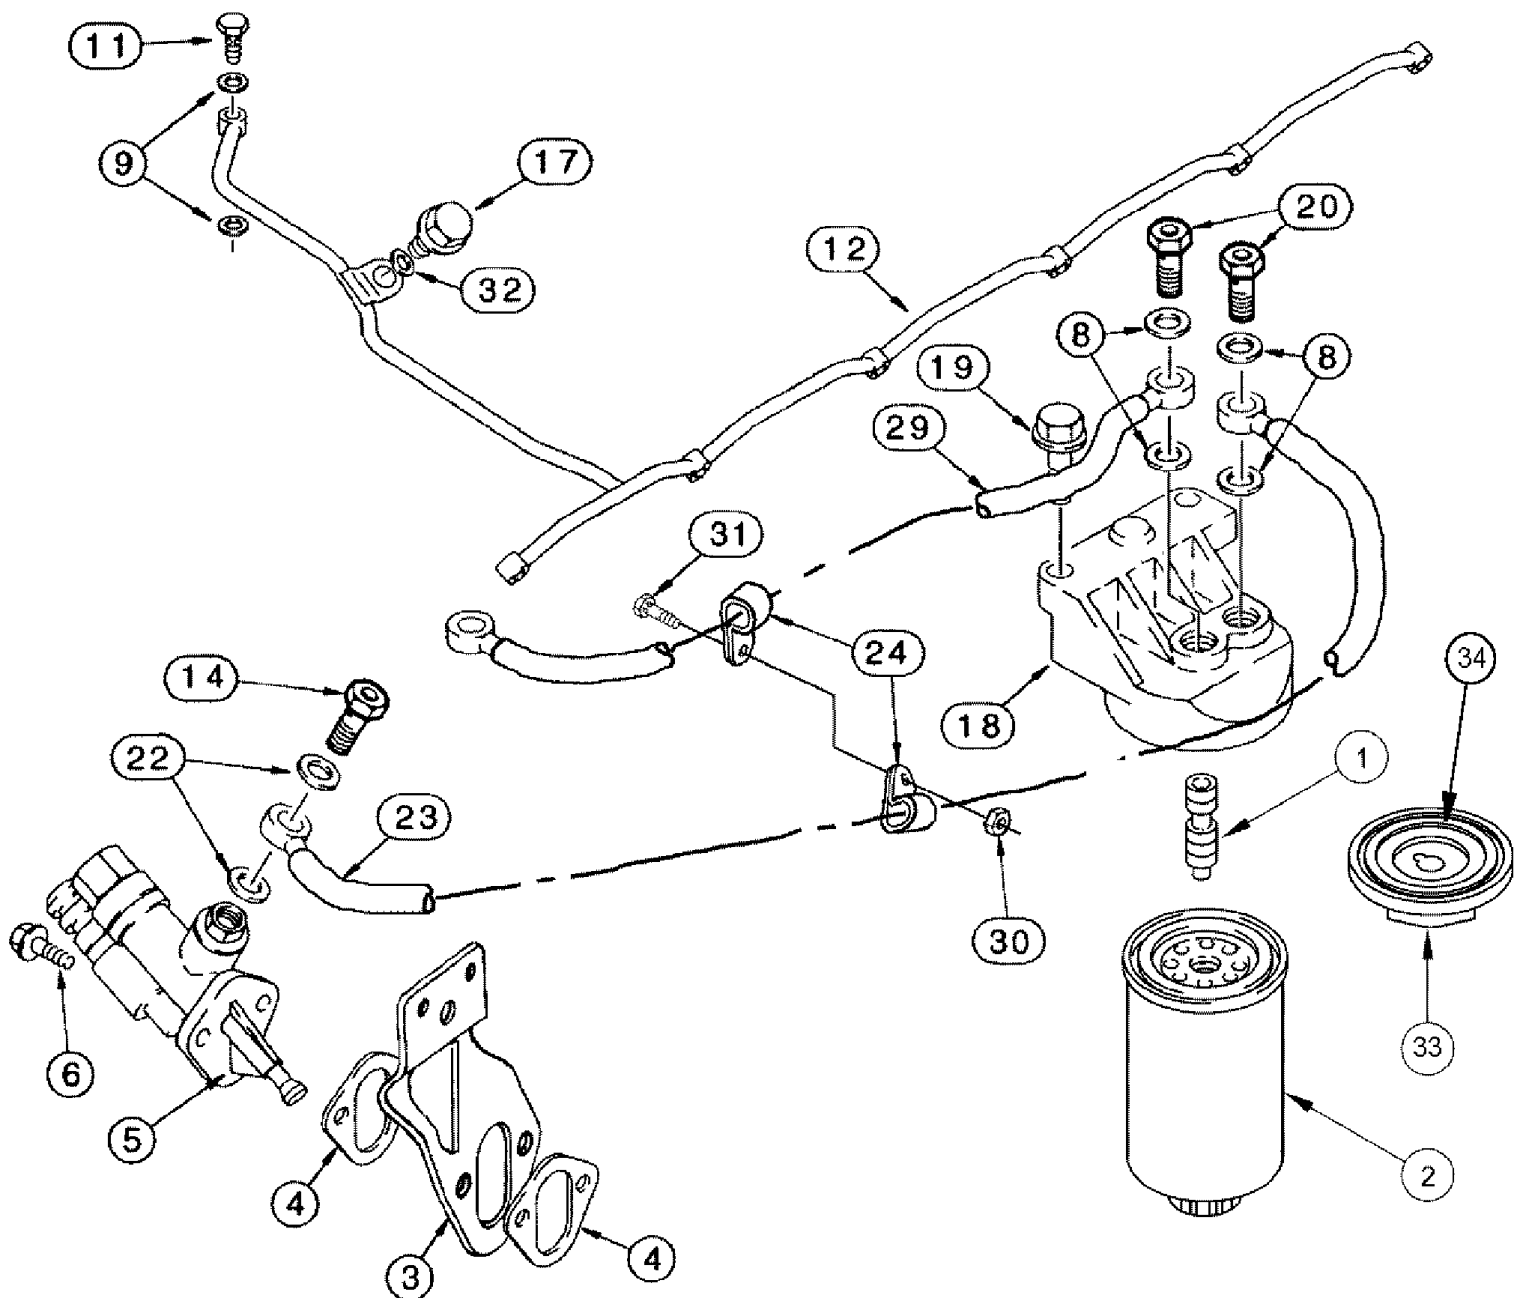

SPX3310 PATRIOT SPRAYER

03-026 FUEL FILTER

сылка	Номер детали	Кол-во	Описание
1	J925955	1	ADAPTER,
2	J286503	1	FILTER, FUEL, Single pkg qty. For multi pkg [qty.12] order J286503MP,
3	J935435	1	BRACKET, SOLENOID
4	J939258	8	GASKET, MOUNTING
5	87648709	1	PUMP, FUEL, TRANSFER
6	845-8025	2	BOLT, Hex Flg, M8 x 25, 8.8,
8	J935171	6	WASHER, SEALING, 12 X 19 X 1.5 MM
9	J918188	2	WASHER,
11	J924726	1	BOLT, BANJO, CHECK
12	J930847	1	MANIFOLD, TUBE
14	J924725	2	BOLT, BANJO,
16	J905860	1	SCREW, BANJO, M12 X 24
17	628-8012	1	BOLT, Hex, M8 x 12, 10.9, Full Thd, FLANGE
18	J930969	1	CAP, HEAD
19	BN50057	2	NUT, 5/16-18 WHIZ LOCK SS
20	J903305	2	BANJO
22	J918192	4	RING, PACKING, SEALING 14 MM
23	J936885	1	HOSE, FLEXIBLE
24	515-23143	2	CLAMP, 9/16", Insul, 3/8" Bolt, SEE FIG. 03-030 FOR REMOTE FUEL FILTER MOUNTING
25	J283594	1	HOSE (METRES),
26	J923527	2	CLAMP,
27	J911447	1	CONNECTOR,
28	J934476	1	FITTING,
29	J936886	1	HOSE,
30	825-2408	1	NUT, M8 x 1.25, Flg, CI 8,
31	845-8025	1	BOLT, Hex Flg, M8 x 25, 8.8,
32	492-11031	1	WASHER, LOCK, 5/16",
33	J935487	1	COVER, FILTER HEAD
34	J906694	1	O-RING, RECTANGULAR RING