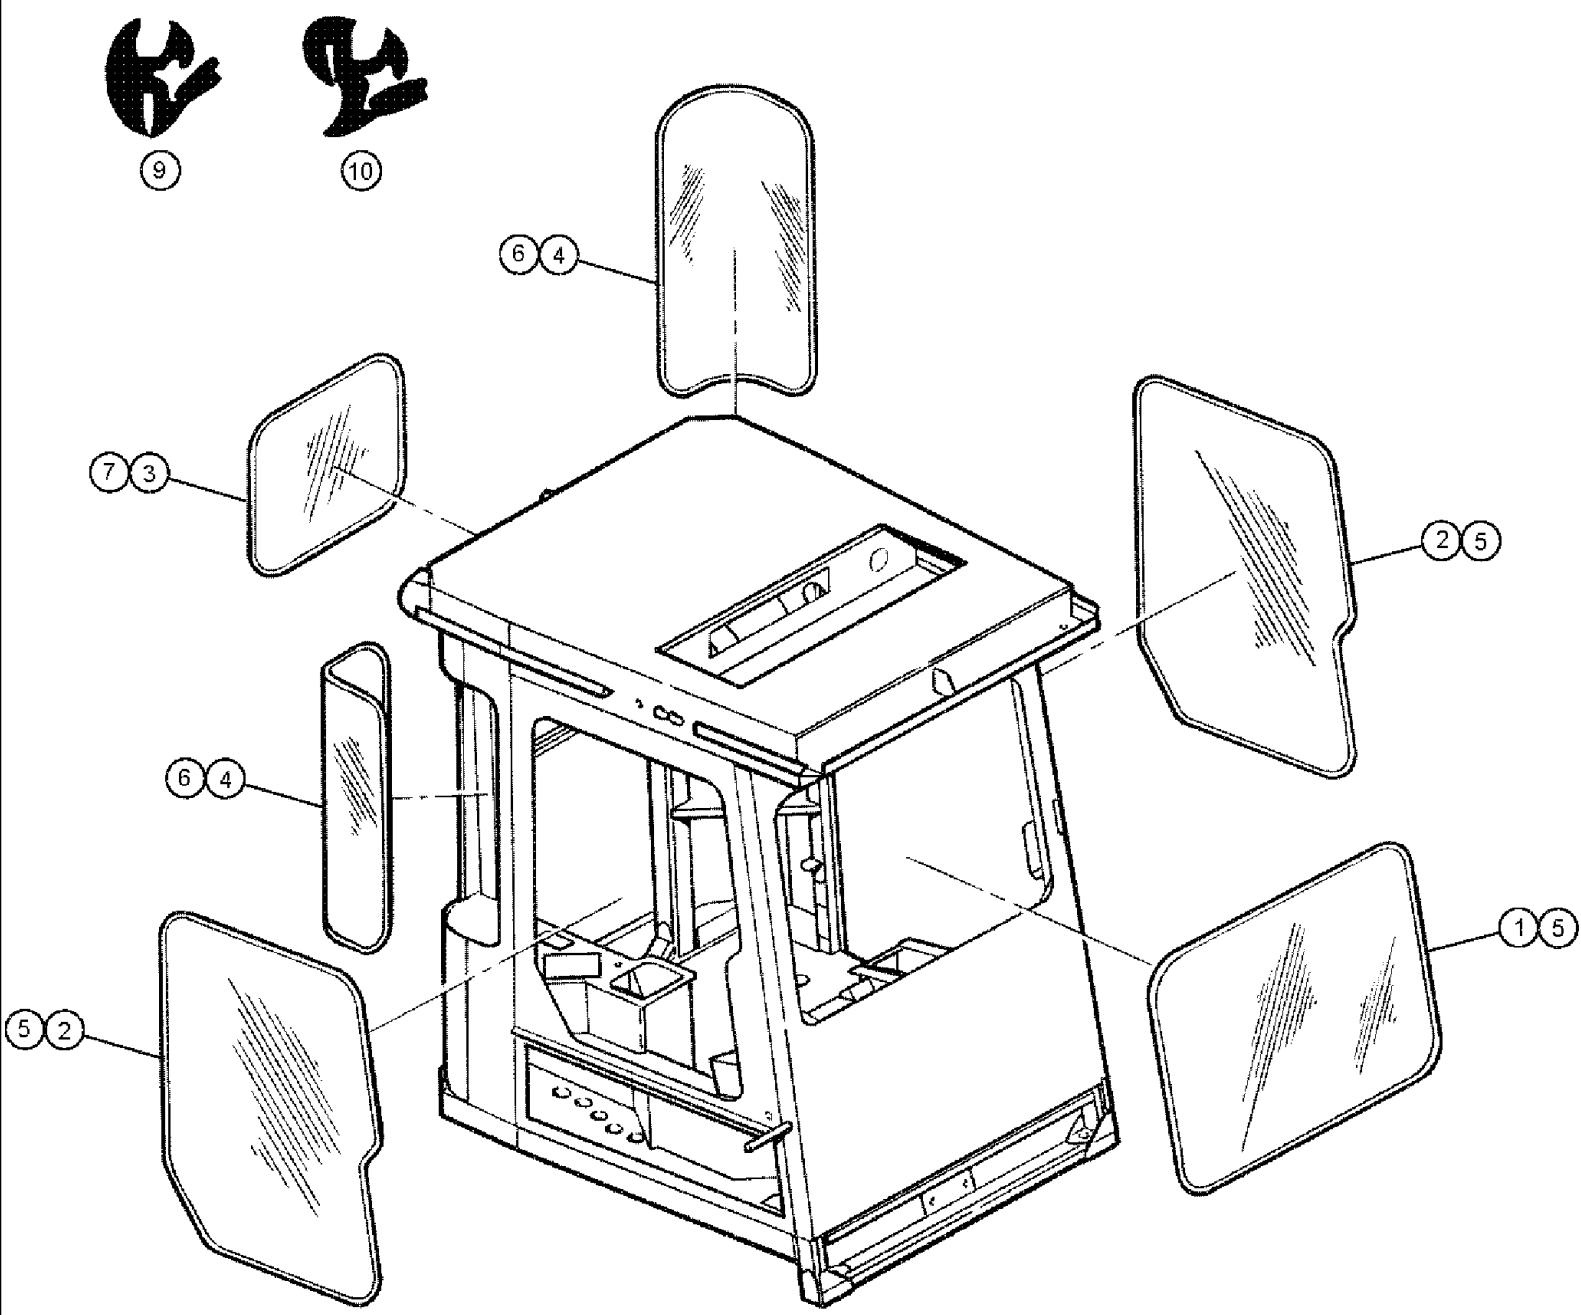

SPX3310 PATRIOT SPRAYER

01-007 CAB GLASS

сылка	Номер детали	Кол-во	Описание
1	BN66208	1	GLASS, TINT 30" X 42.5" X .218
2	BN313487	2	GLASS, SIDE (TEMPERED)
3	BN313488	1	GLASS, REAR (TEMPERED)
4	BN67200	2	GLASS, TINT (RADIUS GLASS)
5	BN317213	3	RUBBER SEAL, WINDOW, 142" OFFSET
6	87272644	2	WEATHERSTRIP, WINDOW, ASN 20256
6	BN67948	2	SEAL, WINDOW, RUBBER 100" (INLINE), INDICATES OLD PART NUMBER OR CAN ORDER NEWER PART NUMBER LISTED ABOVE
7	BN317214	1	RUBBER SEAL, WINDOW 78" OFFSET
9	BN54030	AR	RUBBER SEAL, WINDOW (INLINE) BULK - PER FOOT
10	BN54031	AR	RUBBER SEAL, WINDOW (OFFSET) BULK - PER FOOT