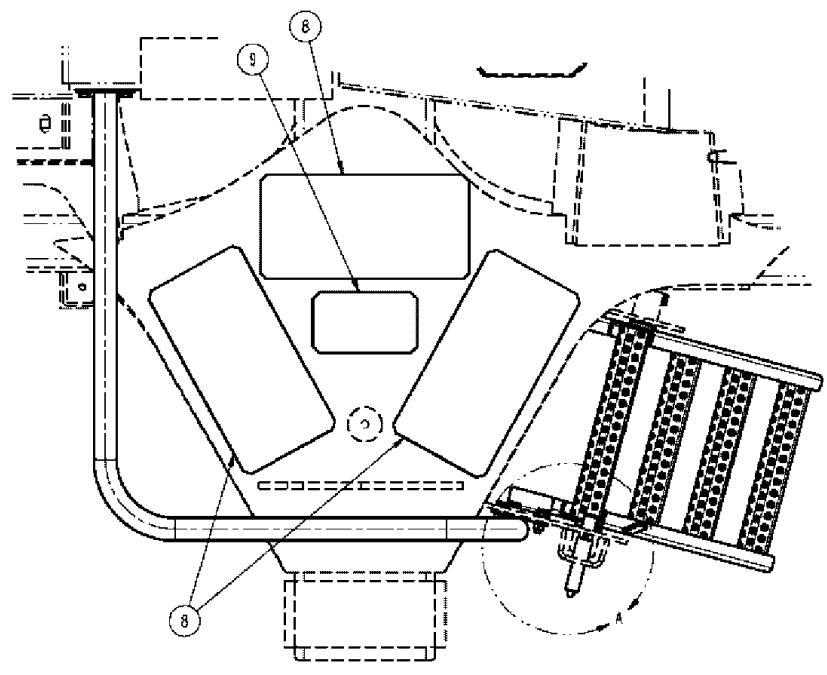

SPX3310 PATRIOT SPRAYER

04-012 WALKWAY GROUP, R.H. REAR

сылка	Номер детали	Кол-во	Описание
1	87268523	1	LADDER, WLD
2	BN321159	4	BUSHING,
3	BN25257	1	PIN, WELDMENT SIDE LADDER
4	BN31444	1	PIN, ROLL, 1/4 X 1-1/2
5	87268525	1	PIN, LADDER
6	87268669	1	HANDRAIL, WLD, REAR
7	BN31937	1	SPRING, COMPR .905 X .765 2
8	BN54055	3	PLATFORM, SAFETY WALK
9	BN54103	1	PLATFORM, SAFETY WALK
10	87268672	1	STOP, LADDER PIVOT
11	814-8050	1	BOLT, Hex, M8 x 50, 8.8,
12	832-46408	13	NUT, LOCK, M8 x 1.25, CI 8, TLN
13	895-11008	24	WASHER, M8 x 16 x 1.6, FLAT
14	614-8025	12	BOLT, Hex, M8 x 25, 8.8,