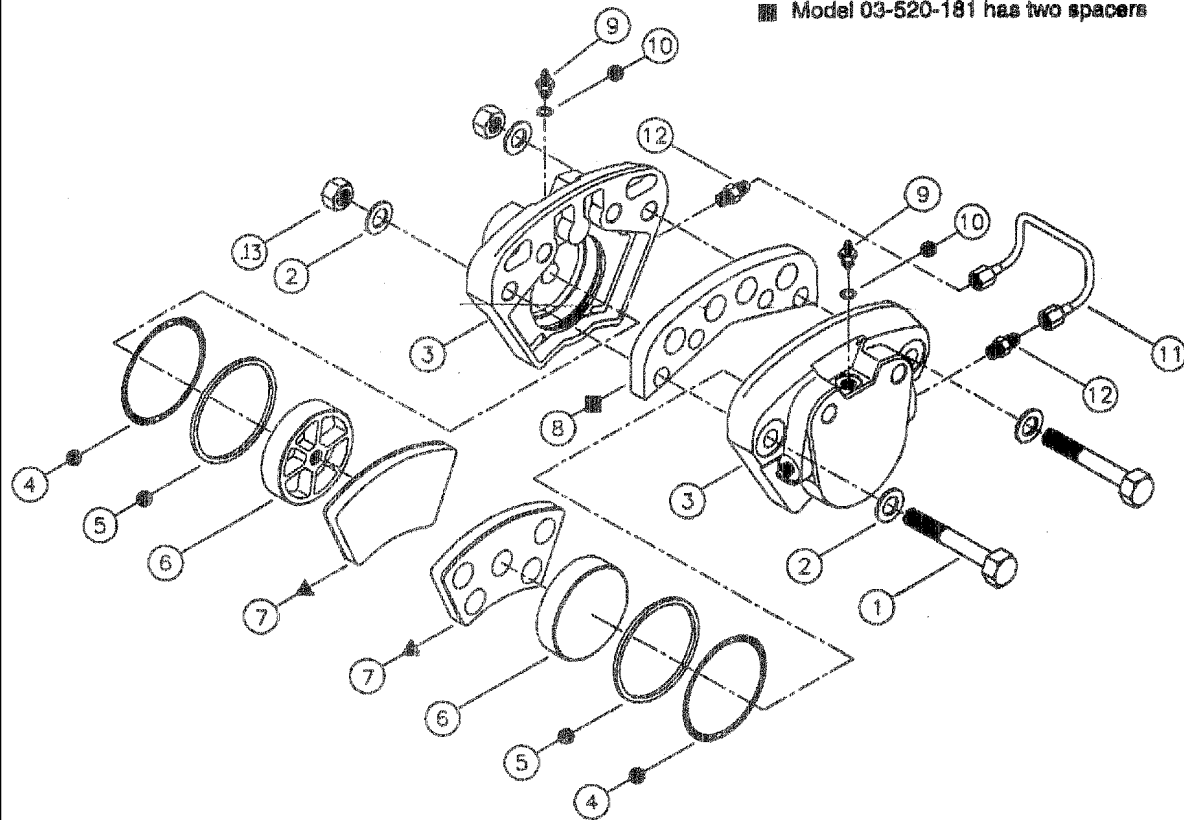

SPX3310 PATRIOT SPRAYER

06-008 SERVICE BRAKE GROUP

сылка	Номер детали	Кол-во	Описание
1	BN21422	1	TEE, 37 DEG FLARE
2	827-16160	4	BOLT, Hex, M16 x 160, 10.9,
3	832-41416	4	NUT, LOCK, M16 x 2, CI 10, TLN
4	BN306947	2	ADAPTER, 4MB-4MF FOR LONG
5	BN307717	2	PACKAGE, BRAKE CALIPER, SEE FIG 06-009
6	BN49694	1	HOSE, 1/4" ID X 67" 100 R1
7	87269498	1	HOSE ASSY., 4 X 150
8	87269497	1	HOSE ASSY., 4 X 140
9	BN301666	2	BRAKE DISC, 27.875 DIA.

- Items included in Repair Kit
- ▲ Items included in Lining Kit
- Model 03-520-181 has two spacers