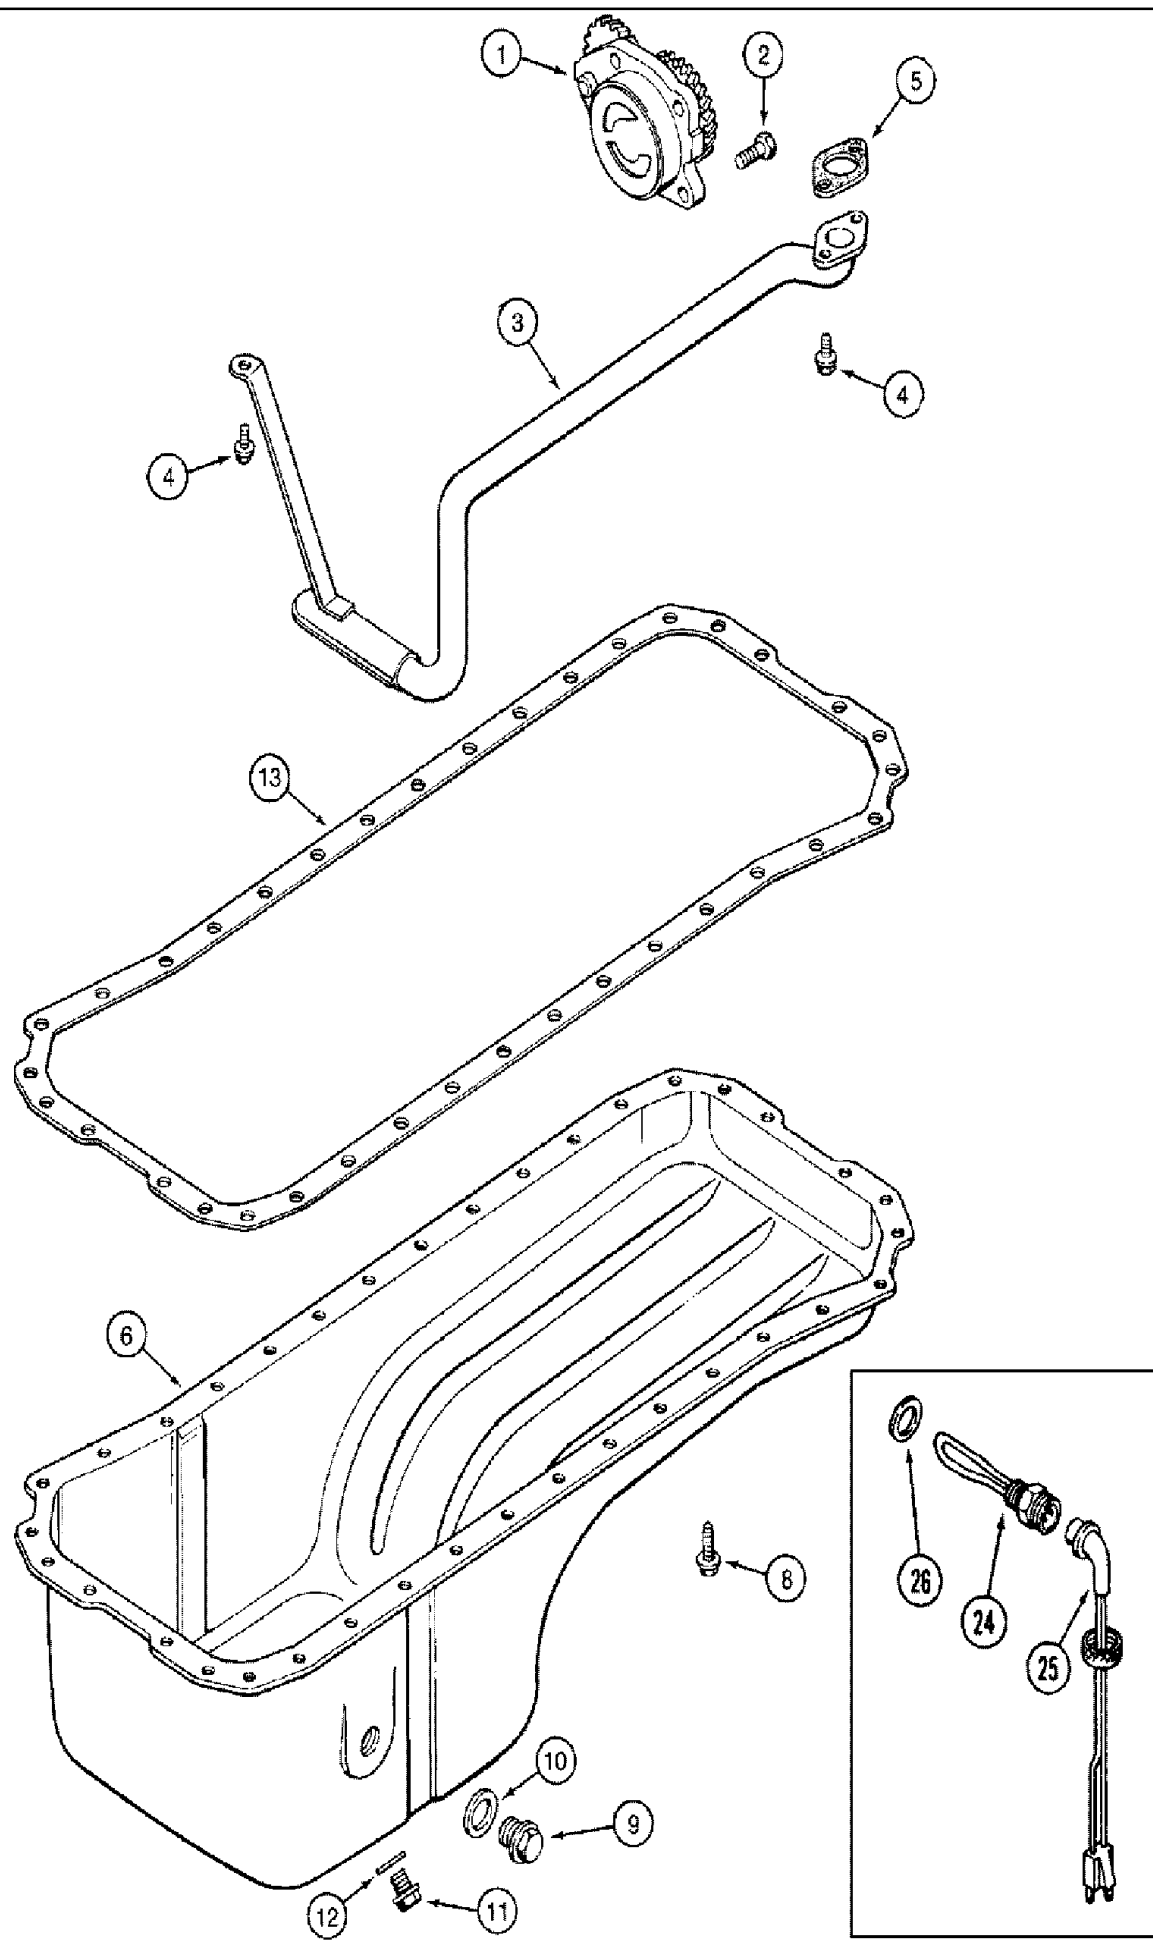

SPX3310 PATRIOT SPRAYER

03-015 OIL PUMP & OIL PAN

сылка	Номер детали	Кол-во	Описание
1	J937404	1	PUMP, ENGINE OIL,
1	JR937404	1	REMAN-PUMP, ENGINE OIL,
1	JC937404	1	CORE-PUMP, ENGINE OIL,
2	J900677	4	BOLT, M8 X 30
3	J921992	1	PIPE, SUCTION,
4	845-8020	2	BOLT, Hex Flg, M8 x 20, 8.8, Full Thd,
5	J938157	1	GASKET, MOUNTING
6	J915703	1	PAN, ENGINE OIL,
8	J920400	36	BOLT, M8 X 25
9	J924148	1	PLUG, HEX, M22
10	J902425	1	WASHER,
11	J924147	1	PLUG, HEX, M18
12	J920773	1	WASHER, SEALING,
13	NSS	1	NOT SERVICED SEPARATELY, GASKET, MOUNTING, ORDER: A77979
	A77979	1	KIT, GASKET, CONSISTS OF REF. 5, 12, 16
	A77490	AR	KIT, ENGINE OIL
24	NSS	1	NOT SERVICED SEPARATELY, ELEMENT, HEATER (ORDER A77490)
25	J905113	1	CABLE, ENGINE BLOCK HEATER
26	J902425	1	WASHER, SCAL, PLUG