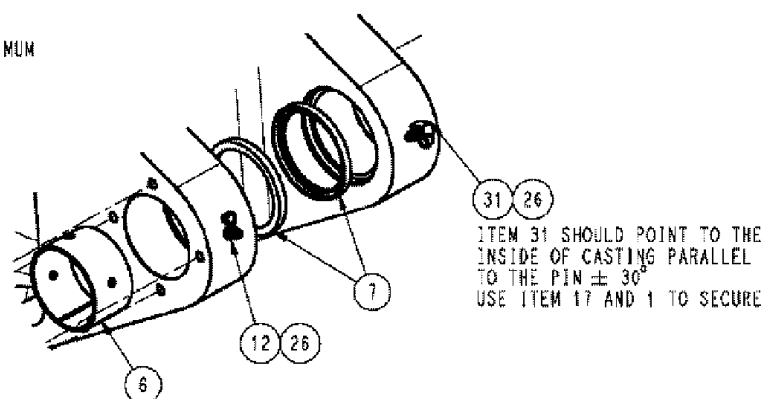

1) BEARINGS ITEMS 5 & 6 MUST BE PRE-LUBRICATED USING ITEM 22 SO THAT ALL POCKETS ON SHAFT SIDE OF BEARING ARE FILLED WITH GREASE AND REMAINING SURFACE HAS A COATING OF GREASE.
2) ASSEMBLE BEARINGS ITEMS 5 & 6 USING PROPER INSTALLATION PROCEDURE AND TOOLS PER BEARING MANUFACTURER. UPON ASSEMBLY, GREASE HOLES IN BEARINGS ITEMS 5 & 6 MUST LINE UP WITH GREASE ZERK HOLES IN UPPER SUSPENSION ARM ITEM 21 AND LOWER SUSPENSION LINK ITEM 3.
3) GREASE SEAL LIP ITEM 7 AND SHAFT ITEM 9 BEFORE SLIDING SHAFT THROUGH SEAL AND BEARING ITEM 6. ALIGN MACHINED SLOT W/LOCKSET SCREW HOLE IN UPPER SUSPENSION ARM ITEM 21.
4) INSERT A COMBINATION OF MACHINERY BUSHING ITEMS 10 & 11 TO ACHIEVE MINIMUM PLAY BETWEEN ITEM 21 UPPER SUSPENSION ARM AND ITEM 3 TRAILING LINK.
5) ASSEMBLE SET SCREW ITEM 20 INTO SLOT IN LOWER SHAFT ITEM 9. LOCK SET SCREW IN POSITION USING NUT ITEM 28.
6) SEAL SURFACE BETWEEN CAPS ITEMS 8 & 15 AND TRAILING LINK ITEM 3 USING SEALANT ITEM 23.
7) IF ASSEMBLY IS TO BE STORED, NOT ASSEMBLED TO HIGHER ASSEMBLY, BEARINGS ITEM 5 MUST BE PROTECTED FROM CONTAMINATION BY SEALING OFF BOTH ENDS OF BEARING CAVITY IN ITEM 21.
8) ASSEMBLY OF BOLTS WITHOUT LOCK NUTS OR LOCK WASHERS: APPLY PRIMER ITEM 17 TO THREADED AREAS (BOLTS AND TAPPED AREA). ALLOW TO DRY, APPLY LOCTITE ITEM 1 TO BOLT THREADS AND TAPPED AREA, ASSEMBLE.
9) TORQUE ITEMS 27 & 29 TO 230±15 LB-FT
10) BEND TABS OF SPRING ADAPTER ITEM 18 OVER TRAILING LINK ITEM 3 AND UPPER SUSPENSION ARM ITEM 21.

DETAIL A
SCALE 1:3