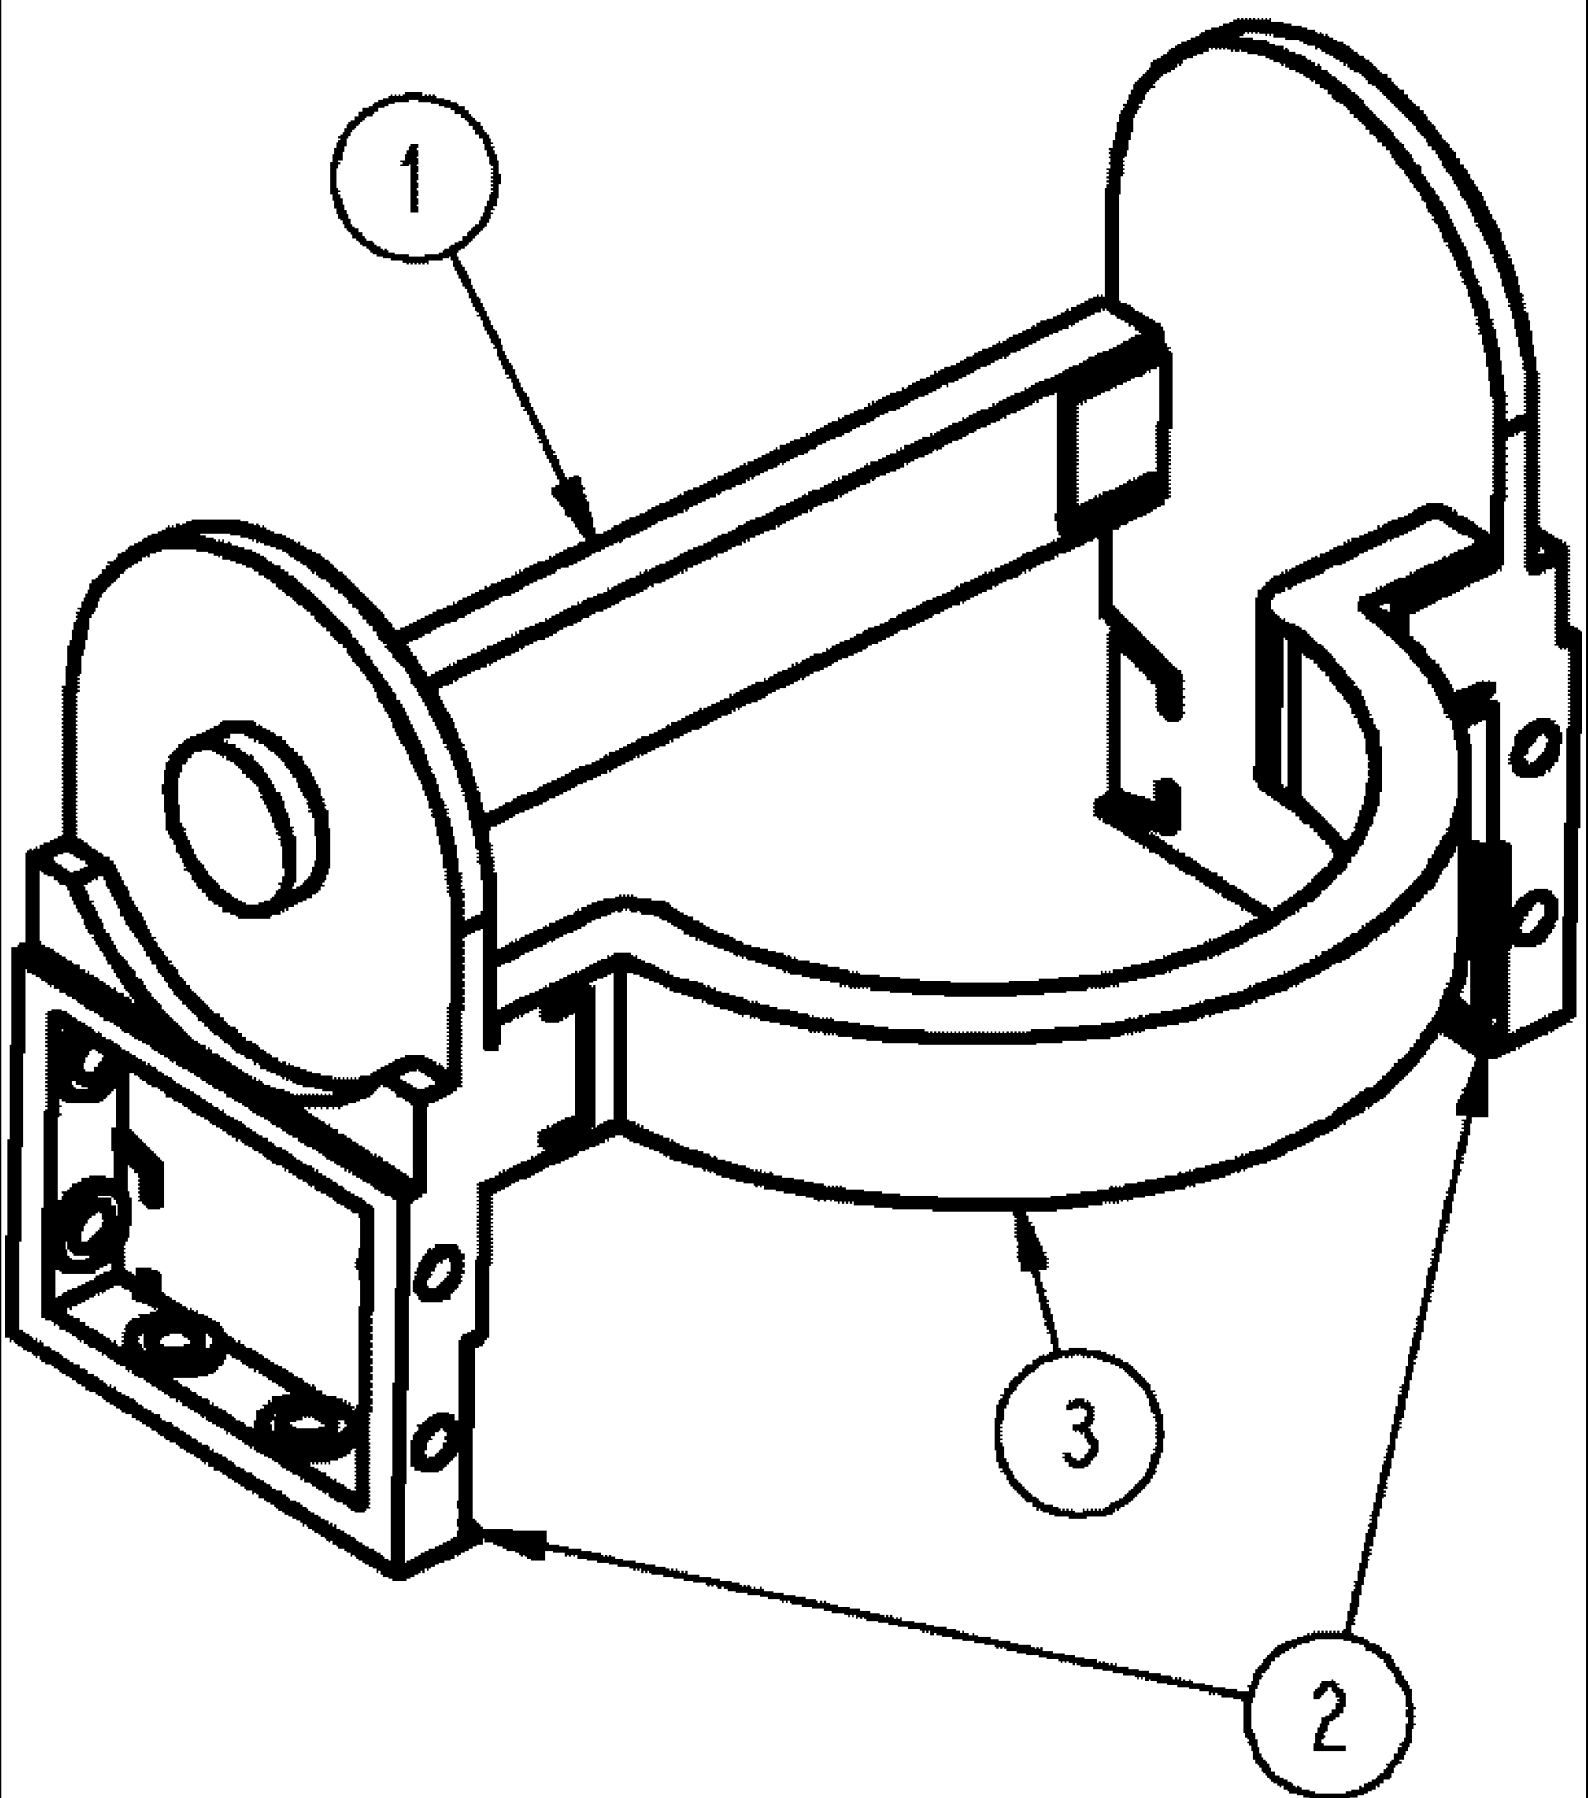

SPX3310 PATRIOT SPRAYER

08-005 MOUNT EXT, CARRIER

сылка	Номер детали	Кол-во	Описание
1	87269834	1	CROSSBAR, STR, 350 SERIES
2	87269835	2	PLATE, MOUNTING, LNK, MOUNT, FIXED
3	87269841	1	CROSSBAR, EXT, 350 SERIES