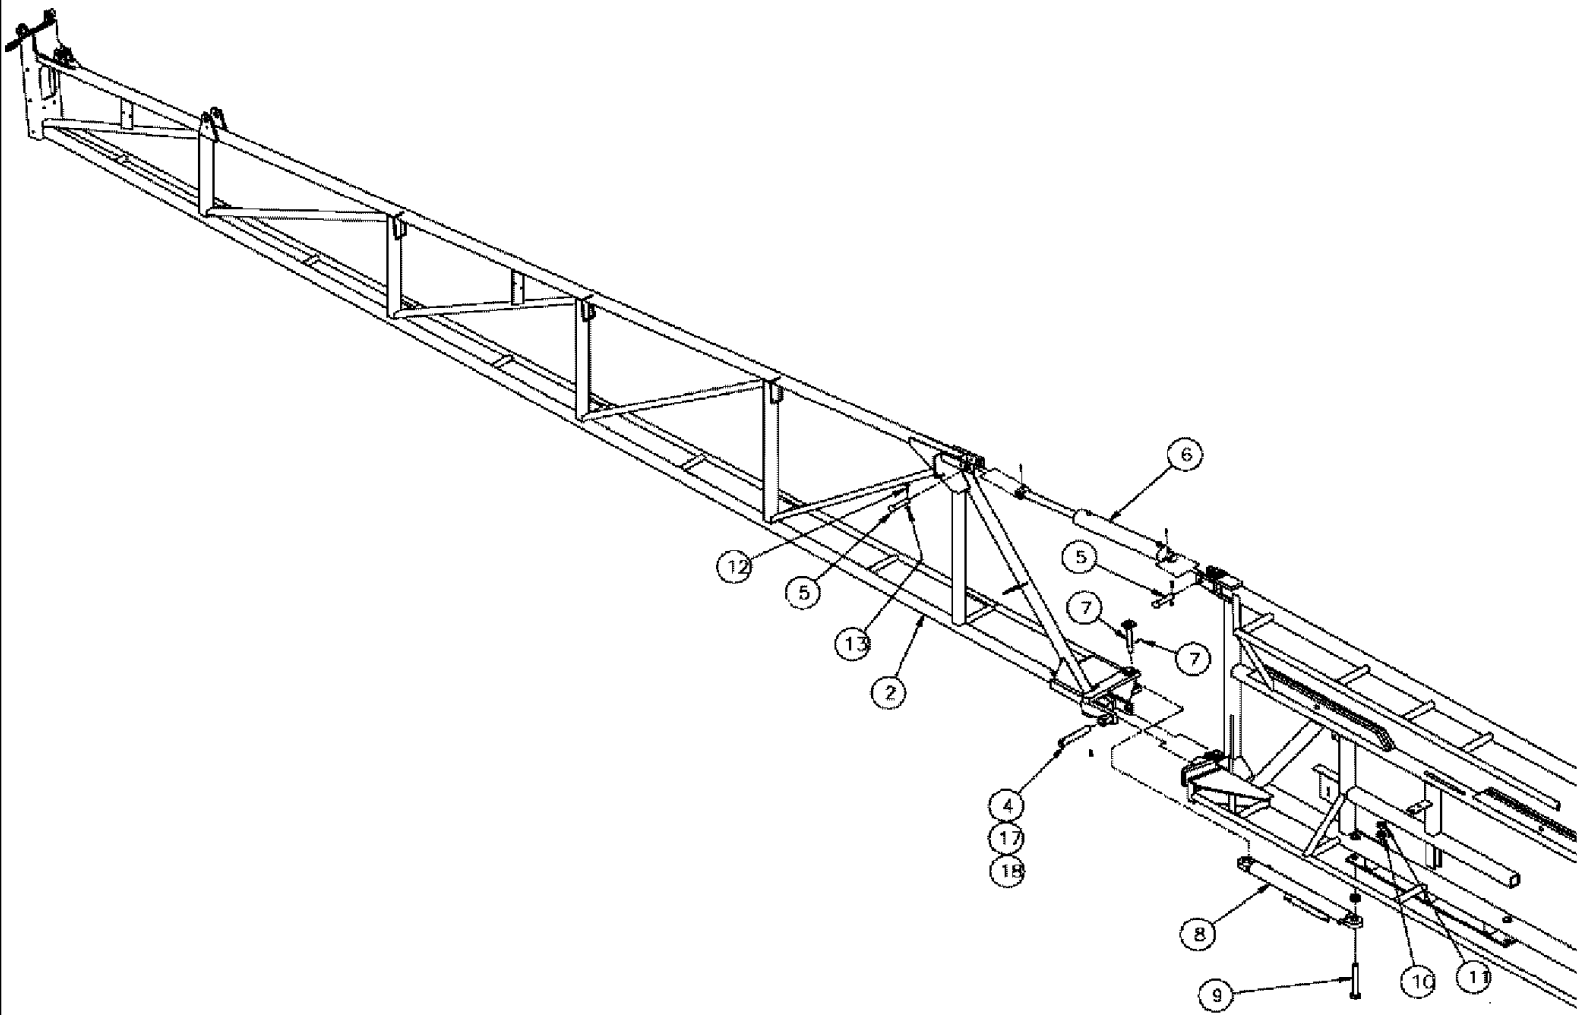

SPX3310 PATRIOT SPRAYER

08-015 BOOM GROUP, L.H. INNER 60' STD

сылка	Номер детали	Кол-во	Описание
2	87266658	1	BOOM, BOOM, L.H. INR-(60') STD
3	BN148976	1	PIN, ROLL, 1/4 X 1 3/4
4	87266671	1	PIN, PIVOT- (INNER BOOM)
5	439-51672	2	PIN, HEADED, 1" x 4 1/2", G5, HD ZND
6	87266235	1	MANIFOLD, CYL HYD 3.0 x 18 x 1.50, SEE FIG 07-005
7	BN65152	1	PIN, WLDMT 1.00 X 4.75
8	87266234	1	MANIFOLD, CYL HYD 2.5 x 21.63 x 1.25, SEE FIG 07-003
9	413-16120	1	BOLT, Hex, 1"-8 x 7 1/2", G5,
10	BN50092	1	NUT, HEX, 1"-8 UNC, PLT-GR 5
11	425-1416	1	NUT, Jam, 1"-8, G5, ZND
12	86980363	2	BOLT, M6-1 X 35, HH, DOR R
13	86980513	2	NUT, M6 CL8 P/T ALL METAL
14	BN319291	1	CRADLE, BOOM LOCK
15	BN319919	2	U-BOLT, SQ BND, 2.06 ID X 3/8
16	BN50759	4	NUT, 3/8-16, NLN, SS
17	413-644	1	BOLT, Hex, 3/8"-16 x 2 3/4", G5,
18	231-4146	1	NUT, LOCK, 3/8"-16, GB, HH, TLN