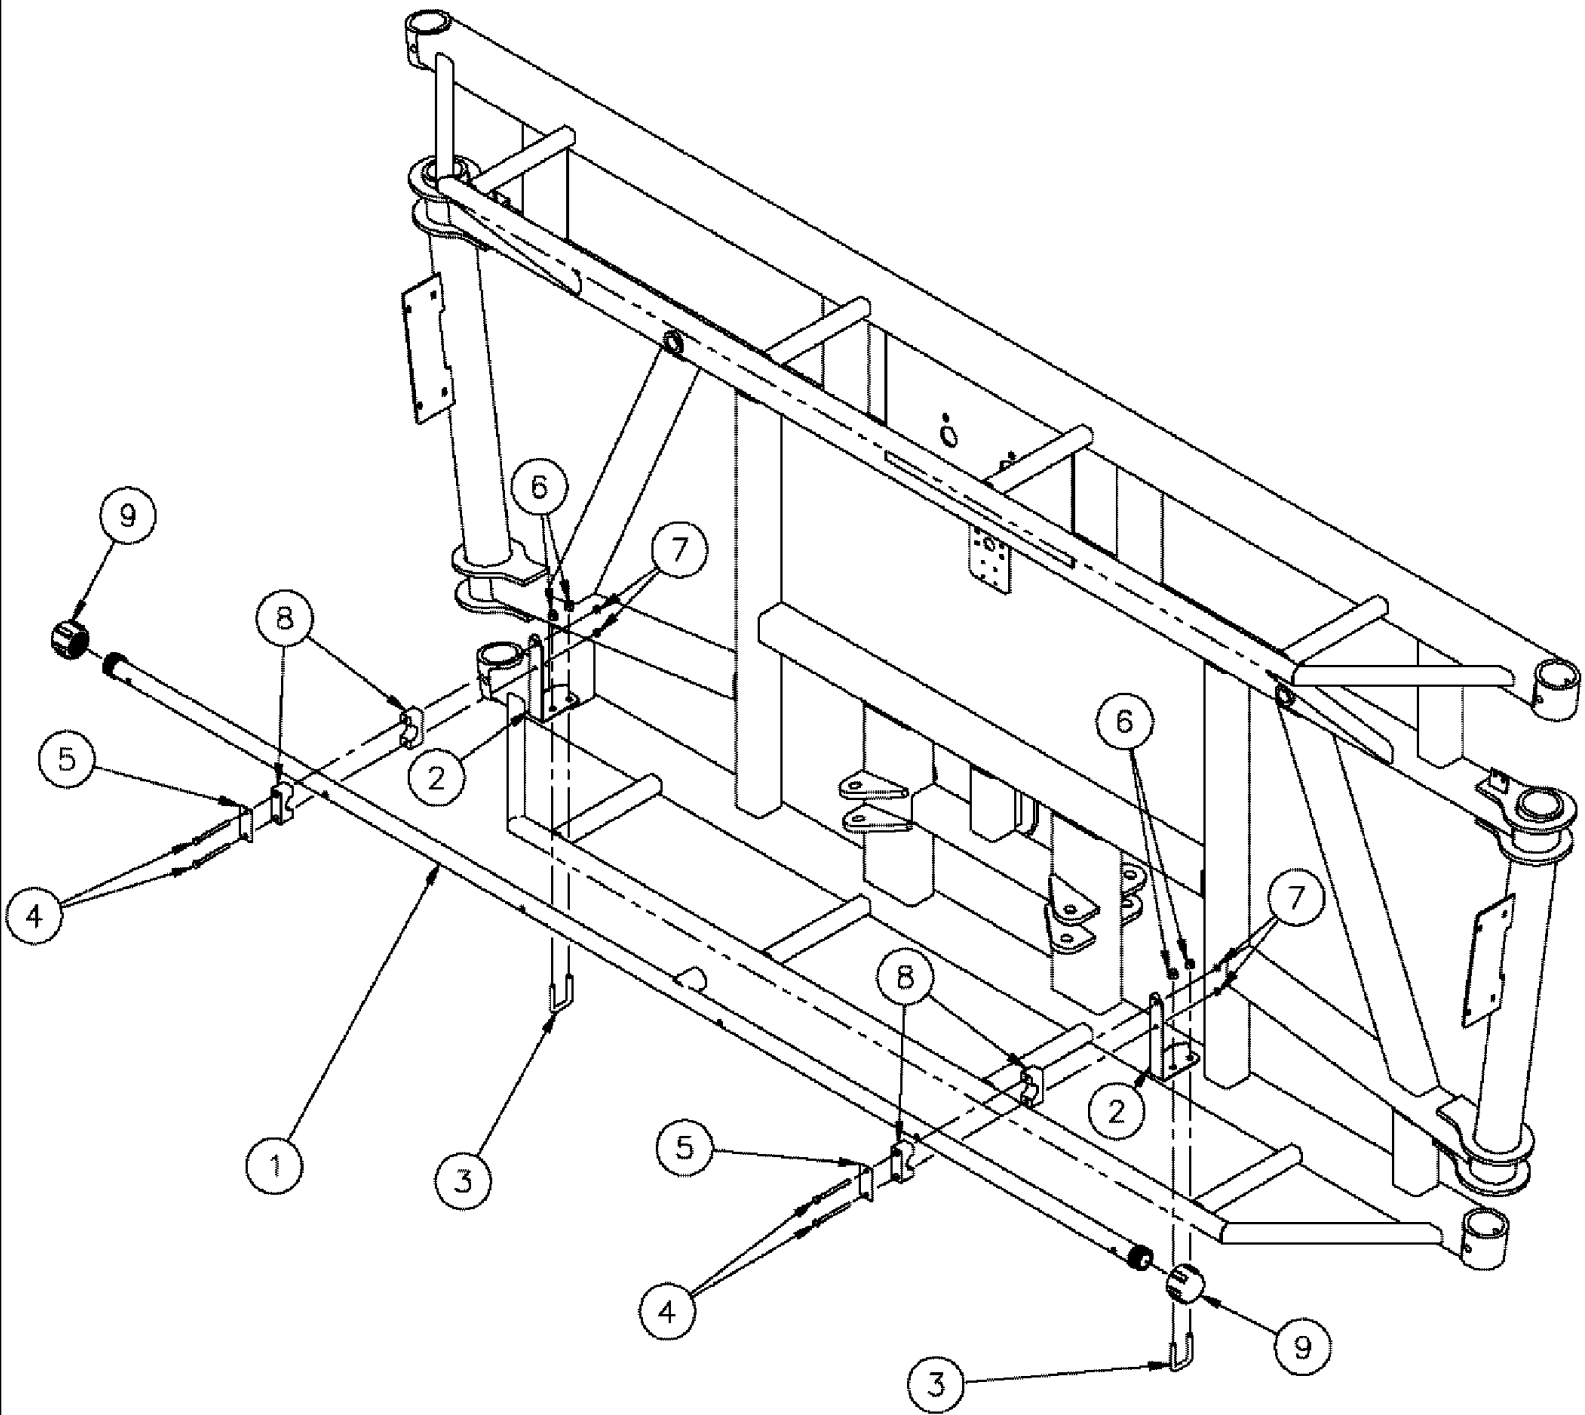

SPX3310 PATRIOT SPRAYER

09-041 NOZZLE SPACING GROUP, 5 SECTION CTR, 20"

сылка	Номер детали	Кол-во	Описание
1	87266668	1	PIPE, SPRAY BAR, SS (20 X 6)
2	BN323957	2	BRACKET, MOUNT, SPRAY BAR
3	BN319918	2	U-BOLT, SQ BND 1.31 ID X 3/8
4	BN67050	4	BOLT, 1/4-20 X 3, HH, SS
5	BN309483	2	PLATE, TOP, SINGLE, SIZE 5
6	BN50759	4	NUT, 3/8-16, NLN, SS
7	BN55359	4	NUT, 1/4-20, NLN, SS
8	BN67054	2	CLAMP, -1.315" OD (PP)
9	BN73606	2	CAP, -1" POLY PIPE CAP