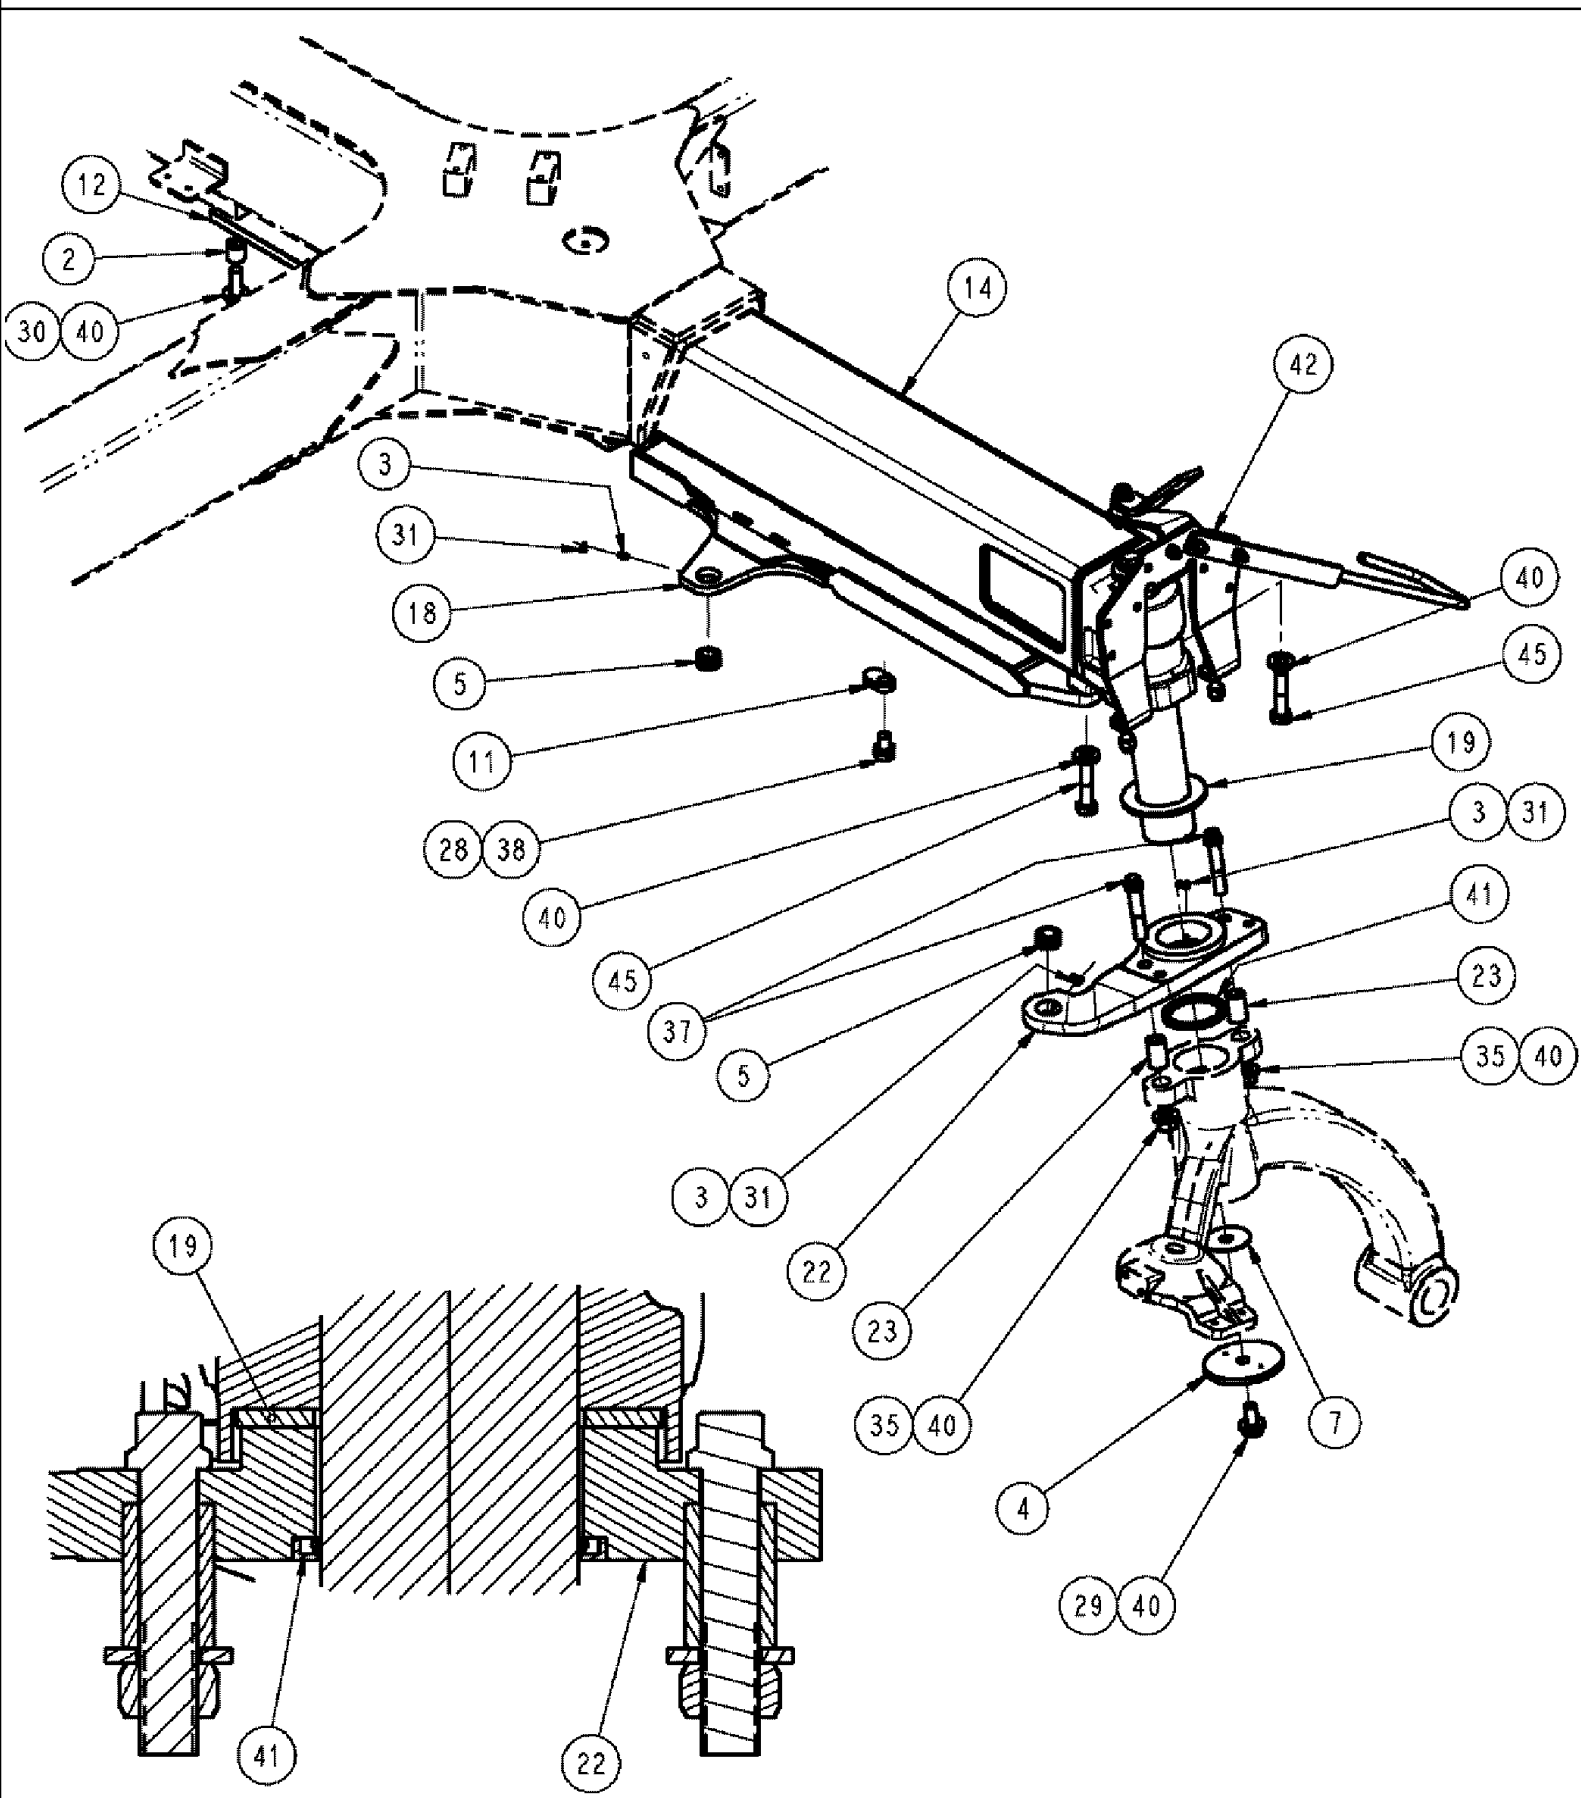

SECTION A-A
SCALE 1:2

SPX3310 PATRIOT SPRAYER

04-016 AXLE GROUP, STEER, RF

сылка	Номер детали	Кол-во	Описание
1	BN1243001	AR	LOCTITE, 243-31 REMOVABLE
2	BN301998	1	DOWEL, HOLLOW
3	BN302051	3	NIPPLE, LUBE, 8 MM X 1 STR
4	BN302052	1	WASHER,
5	1316827C1	2	BUSHING, SELF-ALIGNING
6	BN307971	AR	SEALANT, THREAD
7	BN312604	1	SPACER, AXLE
11	BN320759	1	STOP, AXLE ADJUST
12	87268923	1	BAR, AXLE SLIDE
14	342187A1	1	BEAM, AXLE WELDMENT, FRONT
18	87265738	1	SLIDE, AXLE ADJ, RF
19	86986933	1	WASHER, THRUST,
22	86986935	1	ARM, STEERING, RH, MACHINED
23	342939A1	2	SLEEVE, DOWEL, HOLLOW
24	B17423	AR	LOCTITE, 271, 50ML
25	BN55015	AR	NIPPLE, LUBE, LITHIUM, 12-GRADE#2
26	BN55077	AR	ANTISEIZE,
28	87635862	1	BOLT, M20 X 35, FULL, 10.9 DOR
29	627-20040	1	BOLT, Hex, M20 x 40, 10.9,
30	627-20055	1	BOLT, Hex, M20 x 55, 10.9, Full Thd,
31	BN69951	3	CAP, GREASE
35	832-41420	2	NUT, LOCK, M20 x 2.5, CI 10, TLN
37	87268646	2	BOLT, M20-2.5 X 100, 12PT, 12.9, DRL
38	892-11020	1	WASHER, LOCK, M20, LW, ZND
40	896-15020	6	WASHER, M20 x 44.5 x 5, HT, FW, HRD, ZND
41	343883A1	1	
42	86986257	1	HOSE PIVOT, RF SEE FIG. 04-023
45	827-20090	2	BOLT, Hex, M20 x 90, 10.9,