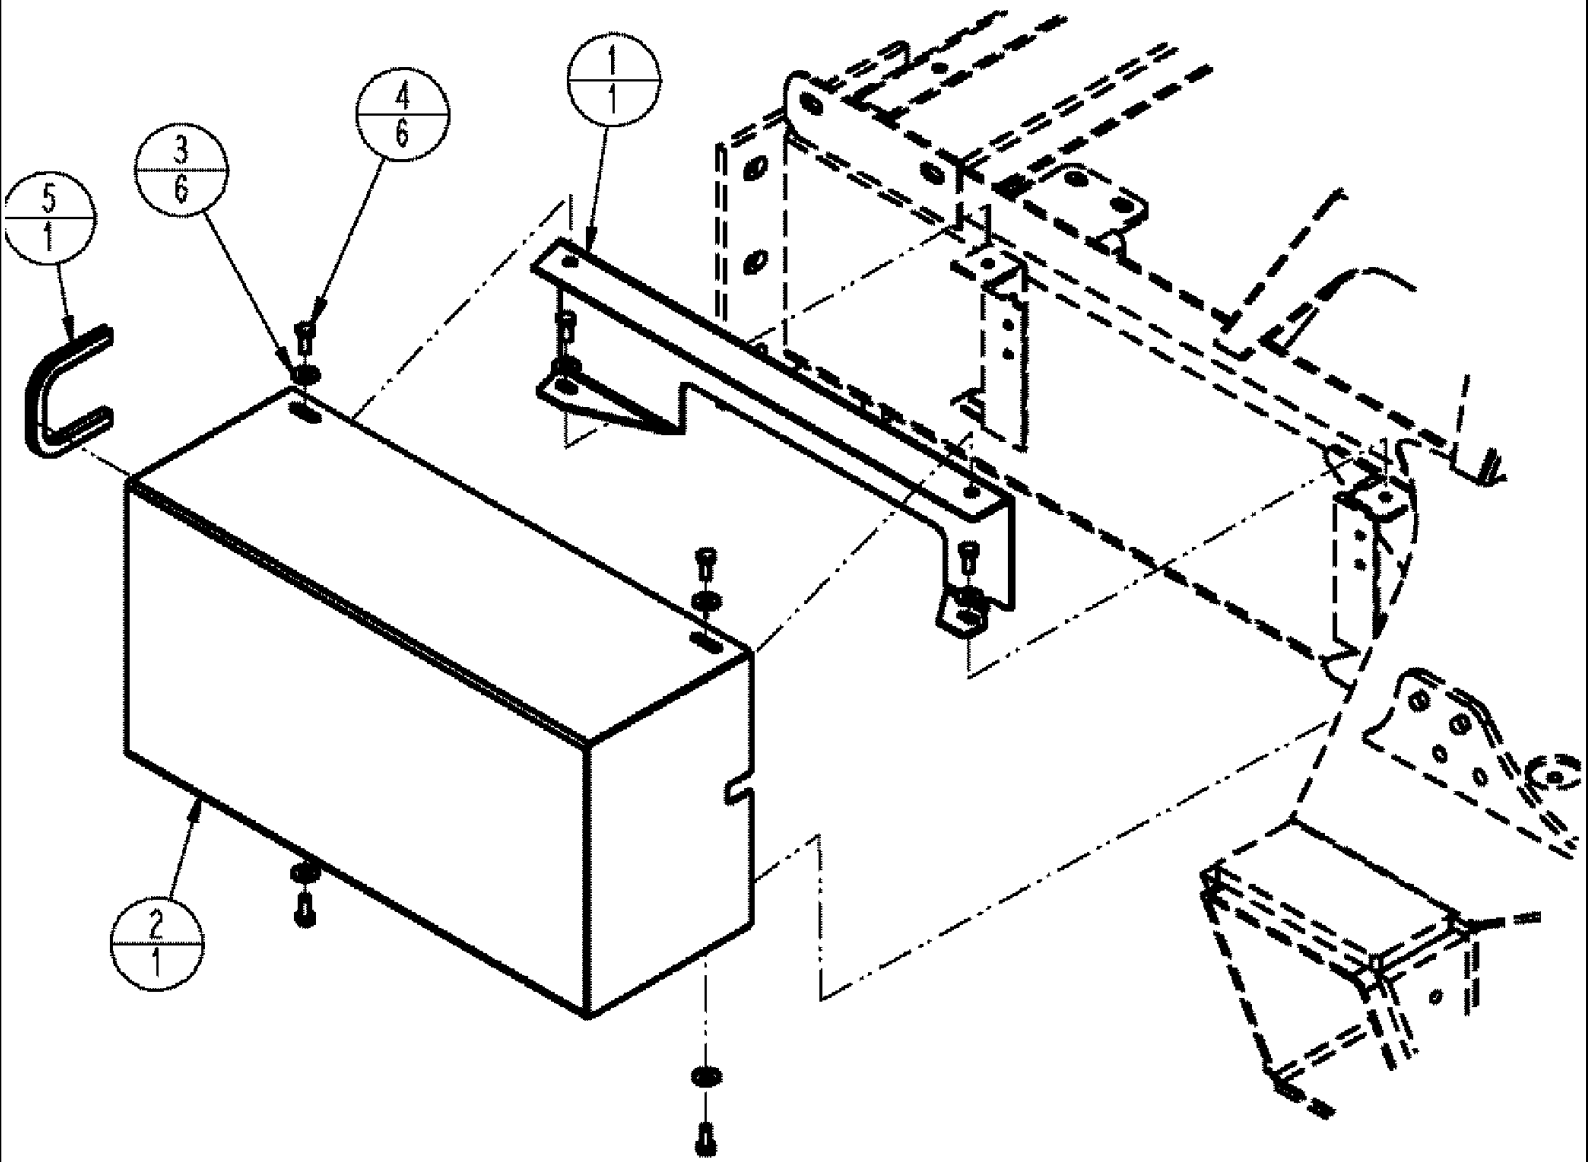

SPX3310 PATRIOT SPRAYER

06-029 VALVE BANK COVER GROUP - BEFORE SERIAL #20002

сылка	Номер детали	Кол-во	Описание
1	87272254	1	BRACKET, VALVE SHLD , ASN 7410
	BN319558	1	BRACKET, VALVE BANK SHLD, INDICATES OLD PART NUMBER OR CAN ORDER NEWER PART NUMBER LISTED ABOVE
2	87272253	1	SHIELD, VALVE BANK , ASN 7410
	BN319146	1	SHIELD, VALVE BANK, INDICATES OLD PART NUMBER OR CAN ORDER NEWER PART NUMBER LISTED ABOVE
3	BN50142	6	WASHER, 5/16, FW, SS
4	BN50476	6	BOLT, 5/16-18 X.75, HH, SS
5	87269920	1	COVER, VALVE COVER