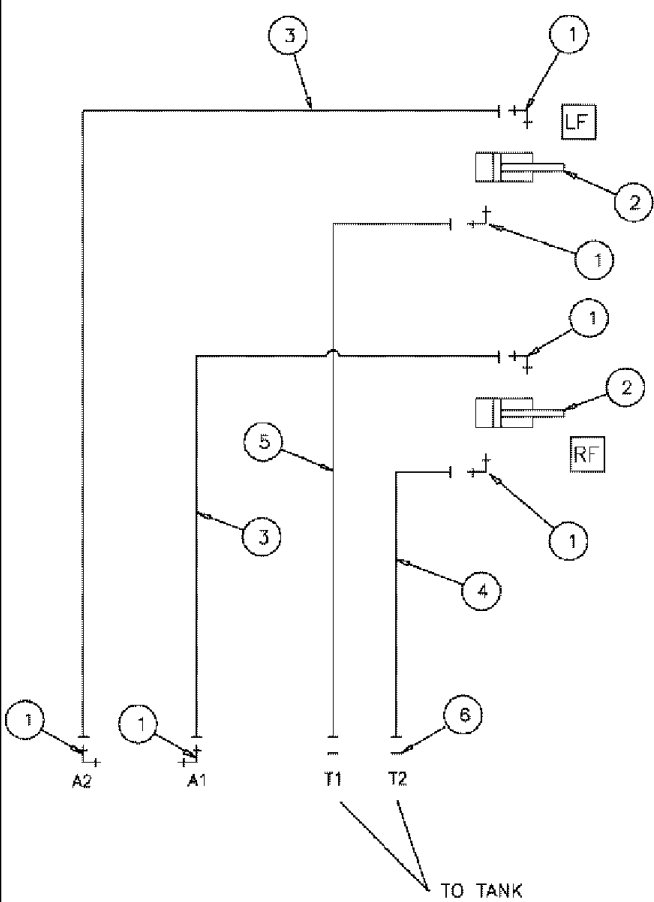

NOTES:

1. SHOCK ASSY (7) TO BE USED FOR REAR SUSPENSION.
2. SECURE SLEEVES (8) AROUND HOSES (3) (4) (5) WHERE THEY PASS THROUGH THE TRAILING LINK.

SPX3310 PATRIOT SPRAYER

06-014 ACTIVE SUSPENSION GROUP

сылка	Номер детали	Кол-во	Описание
1	BN302547	6	ELBOW, 4MOR-4MB X 90
2	87269275	2	SEE FIG 06-015
3	BN313058	2	HOSE ASSY., 4 X 139
4	BN307828	1	HOSE ASSY.,
5	87270607	1	HOSE, 4 X 188
6	BN305411	2	O-RING, FOR -4 FFOR
8	BN313250	2	SUSPENSION, SEE FIG 06-016
8	BN322741	2	SLEEVE, 1.42 ID X 12