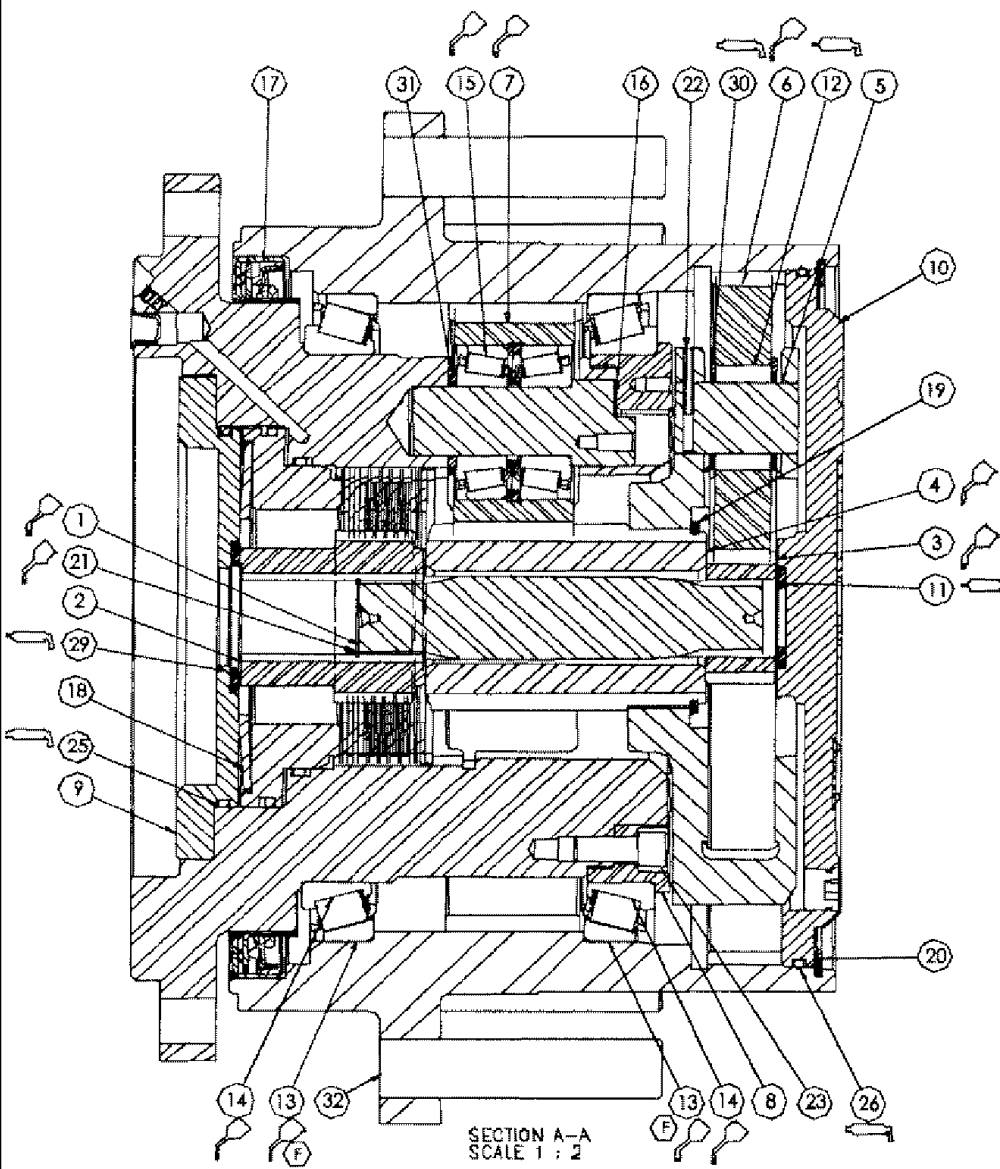

ASSEMBLY SPEC:

APPLY LIGHT COAT OF GREASE TO PARTS:

APPLY LIGHT COAT OF OIL TO PARTS:

SPX3310 PATRIOT SPRAYER

05-002 GEARBOX, PLANETARY 28:1

сылка	Номер детали	Кол-во	Описание
	87271162	2	BEARING SET, CONE & CUP, TAPERED
1	87270191	1	SHAFT, INPUT
2	87270192	1	COUPLING,
3	87270194	1	GEAR, SUN
4	87270195	1	SUN GEAR,
5	87270196	3	SHAFT, PLANET
6	87270200	3	GEAR, PLANETARY,
7	87270201	3	GEAR, PLANETARY,
8	87270204	1	BEARING, CARRIER (6.143, 6.850)
9	87270205	1	ADAPTER, MOUNTING
10	87270206	1	COVER, PLATE
11	87270208	1	WASHER, THRUST, (.882,.1245)
12	87270209	48	BEARING, NEEDLE,
15	87270212	3	BEARING, TAPERED
16	87270213	3	SHIM, STEEL
17	87382451	1	SEAL, OIL, SPINDLE, C14 HUB
18	87270216	1	BRAKE, INPUT
19	87270217	1	RING, RET, EXT
20	87270218	1	RING, RET, INT
21	87270219	1	RING, RET, INT
22	87270221	3	ROLL, PIN
23	87270223	15	BOLT, SKT UNC
24	87270224	4	BOLT, FLAT HD, HEX SKT
25	87270225	1	RING, 'O' VITON
26	87270226	1	RING, 'O' VITON
27	87270228	1	PLUG, PIPE, MAG
28	87270229	1	PLUG, PIPE, O-RING
29	87270230	1	WASHER, THRUST,
30	87270231	6	WASHER, THRUST,
31	87270232	3	WASHER, THRUST,
32	87270233	10	STUD, DOUBLE END
	87573001	1	KIT, SEALS, SEAL, BRAKE HUB CO14 (NOT SHOWN)
	87570209	3	SHAFT, OUTPUT STAGE (NOT SHOWN)
	342594A1	AR	GEAR RATIO
	331-302	AR	OIL, SAE 85W140, EP, (NOT SHOWN)
	BN304226	72	BOLT, M16-2 X 45, FH, 10.9, (NOT SHOWN)
	BN305432	4	ADAPTER, 4 MF FOR-M12 X 1.5, (NOT SHOWN)
	BN306152	2	SPACER, WHEEL HUB, (NOT SHOWN)
	BN315229	40	NUT, FLANGE, WHL, 22 MM DOR, (NOT SHOWN)
	BN325887	2	PLANET CARRIER, 21:1, (SEE FIG. 05-001)
	BN325888	2	PLANET CARRIER, 28:1, (SEE FIG. 05-002)