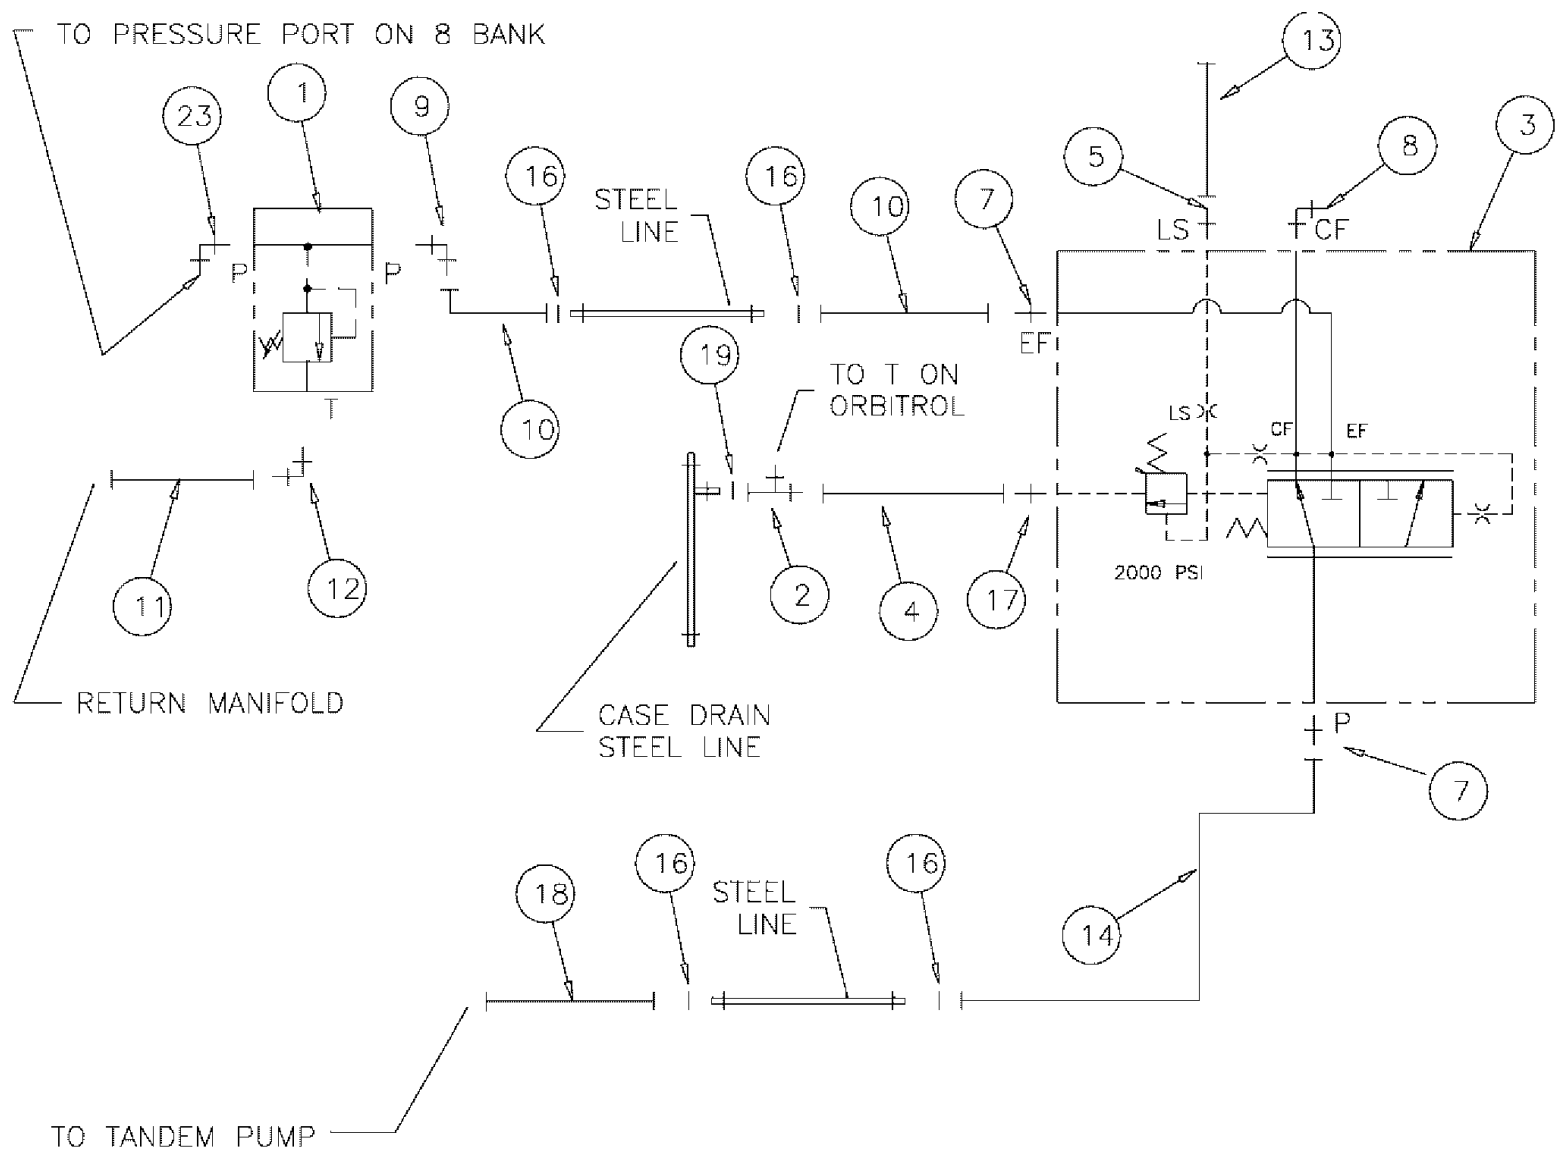

NOTE:

1. ASSEMBLE ITEM 1 RELIEF VALVE TO ENGINE MOUNT USING ITEMS 20, 21 & 22 HARDWARE.

SPX3310 PATRIOT SPRAYER

06-001 STEERING CONTROL GROUP

сылка	Номер детали	Кол-во	Описание
1	BN29234	1	VALVE, BY-PASS, RELIEF "O" RING PORT
2	BN302435	1	FITTING, 6MOR-6MOR-6FORX
3	BN323098	1	VALVE, PRIORITY, LS
	87270616	1	VALVE, PRESSURE RELIEF, , ASSOCIATED PART OF VALVE, PRIORITY LS, P/N BN323098
4	BN314945	1	HOSE ASSY.,
5	BN444005	2	FITTING, 37 FLARE, 04-04
7	BN302651	2	FITTING, 8MOR-10MB
8	BN53594	1	FITTING, 8MJ-8MB X 90
9	BN302560	1	FITTING, 8MOR-12MB X 90
10	BN309743	2	SLEEVE, 08 X 21"
10	BN51536	1	FITTING, PIPE, 12 O-RING X 12JIC
11	BN53994	1	SLEEVE, 3/4" ID X 20.0" 100R2
12	BN445001	1	FITTING, 12MJ-12MB X 90
13	BN303344	1	HOSE ASSY., -1/4ID X 70 100R1
14	87269485	1	HOSE, -8 X 17
16	BN305413	1	O-RING, FOR -8 FFOR
17	201-125	1	CONNECTOR, HYD., 11/16"-16 ORFS x 7/16"-20 ORB, 4MB-6MOR
18	BN309739	1	SLEEVE, -08 X 41
19	BN305412	1	O-RING, FOR -6 FFOR
20	814-6055	2	BOLT, Hex, M6 x 55, 8.8,
21	895-25006	2	WASHER, M6 x 18 x 1.6, CST ZN
22	832-46406	2	NUT, LOCK, M6 x 1, CI 8, TLN
23	BN445006	1	FITTING, 8MJ-12MB X 90