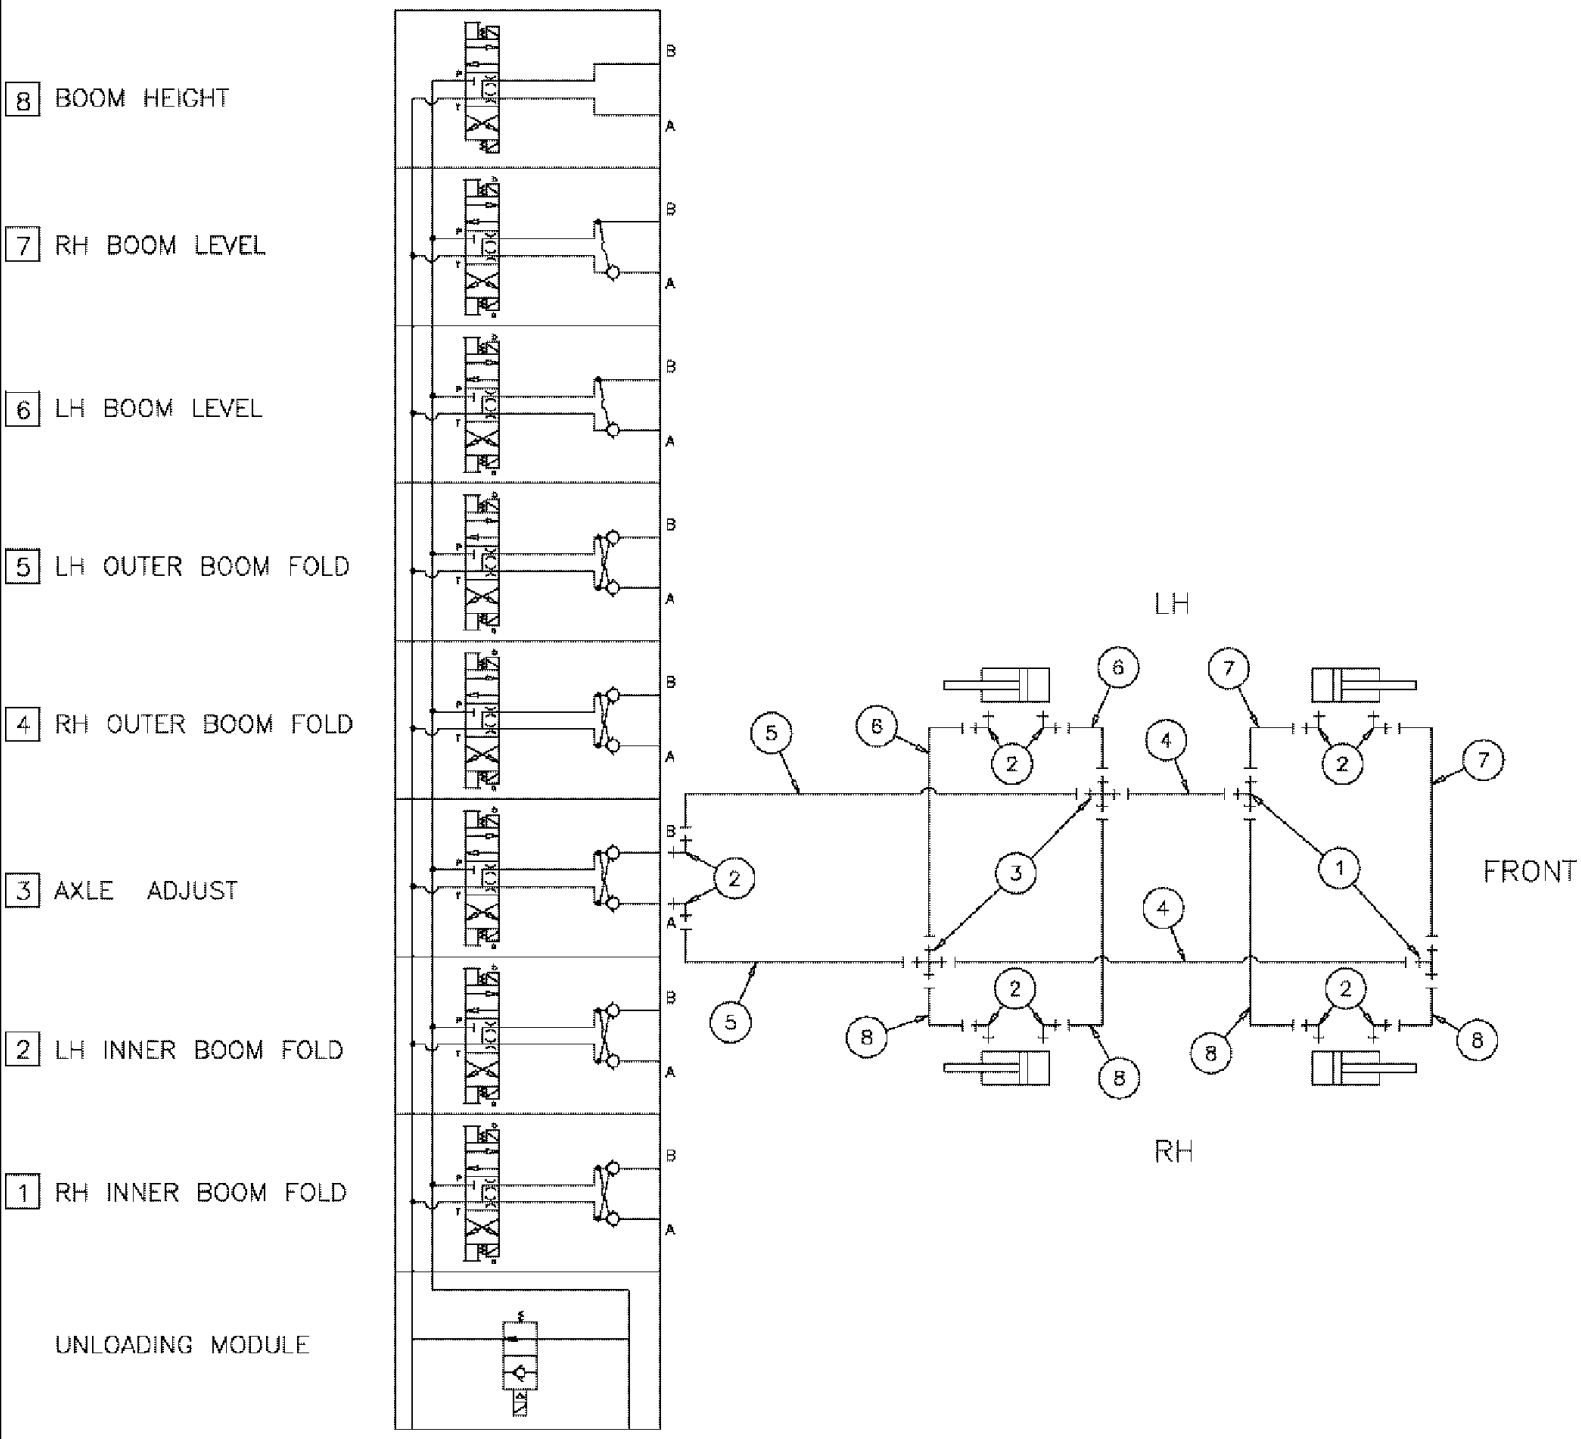

SPX3310 PATRIOT SPRAYER

06-019 HYDRAULIC GROUP, AXLE ADJUST - SERIAL #7440 AND LATER

сылка	Номер детали	Кол-во	Описание
1	BN302511	2	FITTING, 4MOR-4MOR-4MOR
2	201-324	10	ELBOW, 90є, 9/16"-18 x 9/16"-18, Adj, ORFS,
3	BN302462	2	FITTING, 4MOR-4MOR-4MOR-4MOR
4	87271826	2	HOSE, 4 X 160"
5	87271827	2	HOSE, 4 X 38"
6	87272036	2	HOSE, 4 X 32"
7	87272037	2	HOSE, 4 X 43"
8	BN307845	4	HOSE ASSY.,