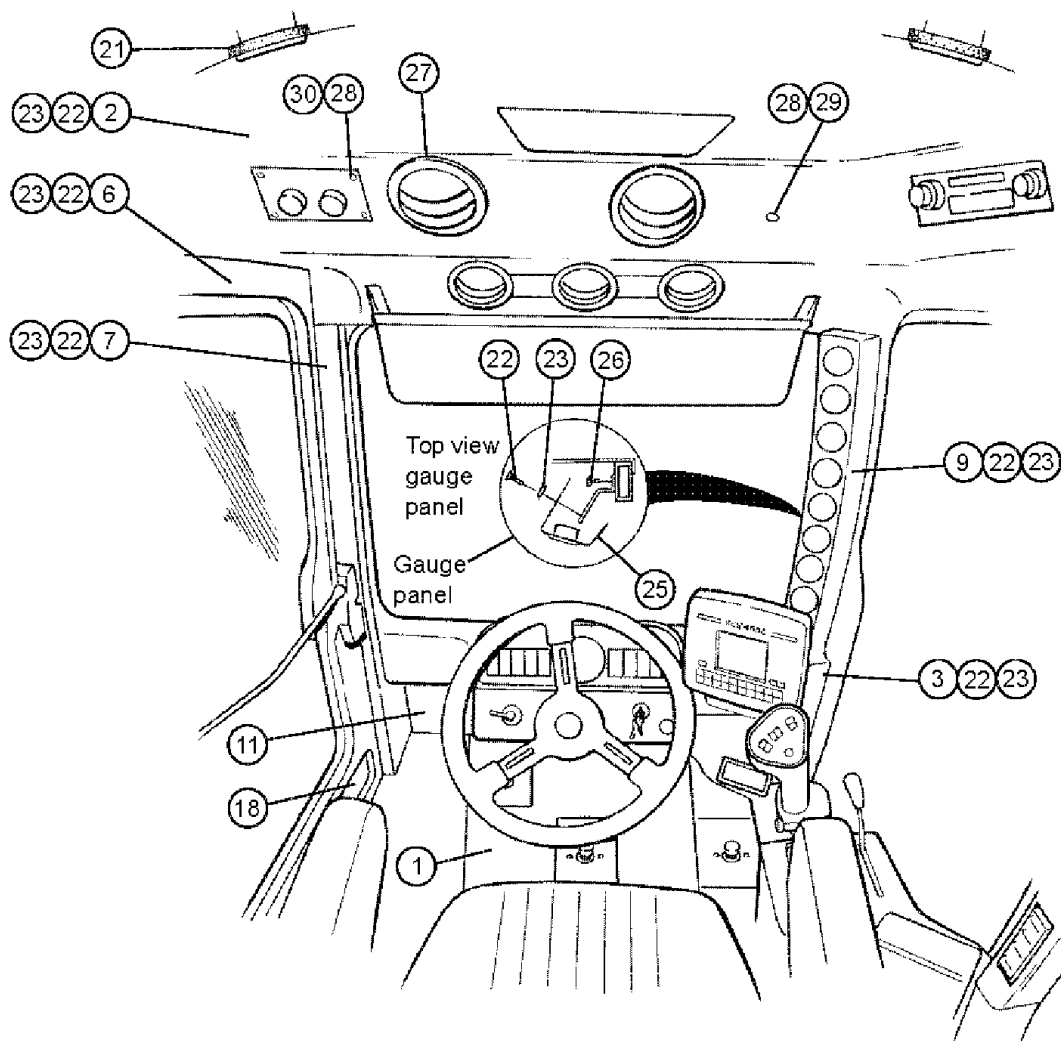

SPX3310 PATRIOT SPRAYER

01-006 UPHOLSTERY

сылка	Номер детали	Кол-во	Описание
1	BN68886	1	MAT, FLOOR, MOLDED
2	BN323881	1	LINER, MOLDED 4" LOUVER
3	BN68888	1	CONSOLE, MOLDED
4	BN311765	1	COVER, MOLDED 7 BANK
5	BN68890	1	COVER, MOLDED REAR CORNER
6	BN68891	1	FRAME, MOLDED DOOR
7	BN68892	1	COVER, MOLDED FRONT LEFT
8	BN68893	1	HOLDER, PENCIL
9	BN68894	1	CONSOLE, FRONT GAGE
10	369937A1	1	NET, CARGO
	369929A1	5	FASTENER, CHRISTMAS TREE, ASSOCIATED PART OF NET, CARGO, P/N 369937A1
11	BN68896	1	FOAM, CAB FRONT FIRE WALL
12	BN68897	1	FOAM, CONTROL SIDE LOWER PL
13	BN68898	1	FOAM, LH REAR POST COVER
14	BN68899	1	FOAM, RH REAR POST COVER
15	BN68900	1	FOAM, REAR MIDDLE PANEL
16	BN68901	1	FOAM, LEFT SIDE POST COVER
17	BN68902	1	FOAM, RT SIDE POST COVER
18	BN68903	1	FOAM, DOOR PANEL
19	BN68904	1	FOAM, LOWER REAR L.H.
20	BN68905	1	FOAM, LOWER FRONT R.H.
21	BN304445	2	GASKET, 1" FOAM
22	BN69601	41	SCREW, #10 X 1 FL HD CTSK BK
23	BN69602	37	WASHER, #10 CNTRSK BK
26	BN50944	2	SCREW, #10 X .5, PH, SL
27	BN68906	2	GASKET, 1/2" FOAM, 3" 4" LOUVR
28	BN315877	5	SCREW, 1/4-20 X 1" PHIL, TH, SS, BLK
29	BN315876	1	WASHER, 1/4 FENDR X 1.25 SSBLK
30	BN315875	4	WASHER, 1/4, FW, G5, BLK. ZINK