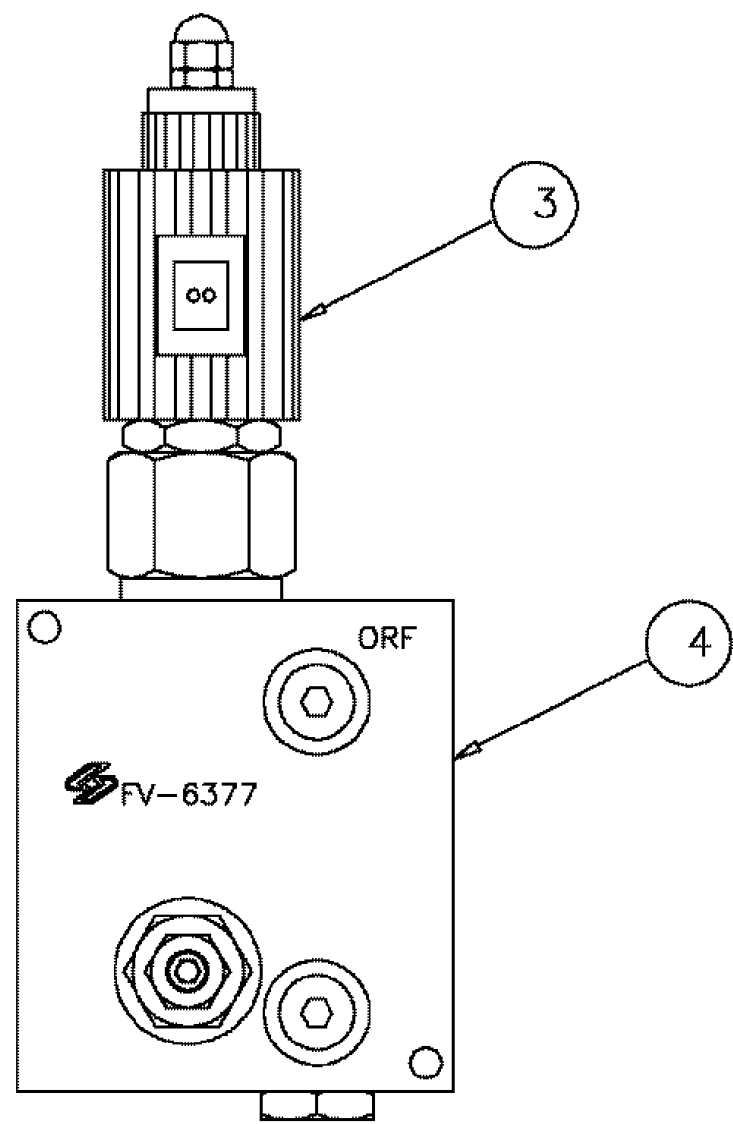

SPX3310 PATRIOT SPRAYER

06-035 PRODUCT VALVE W/FITTINGS

сылка	Номер детали	Кол-во	Описание
1	BN302655	3	FITTING, 12 MOR-12MB
2	BN302568	1	ELBOW, 12 MOR-12MB X 90
3	86986093	1	VALVE, PRODUCT, W/O FTNG