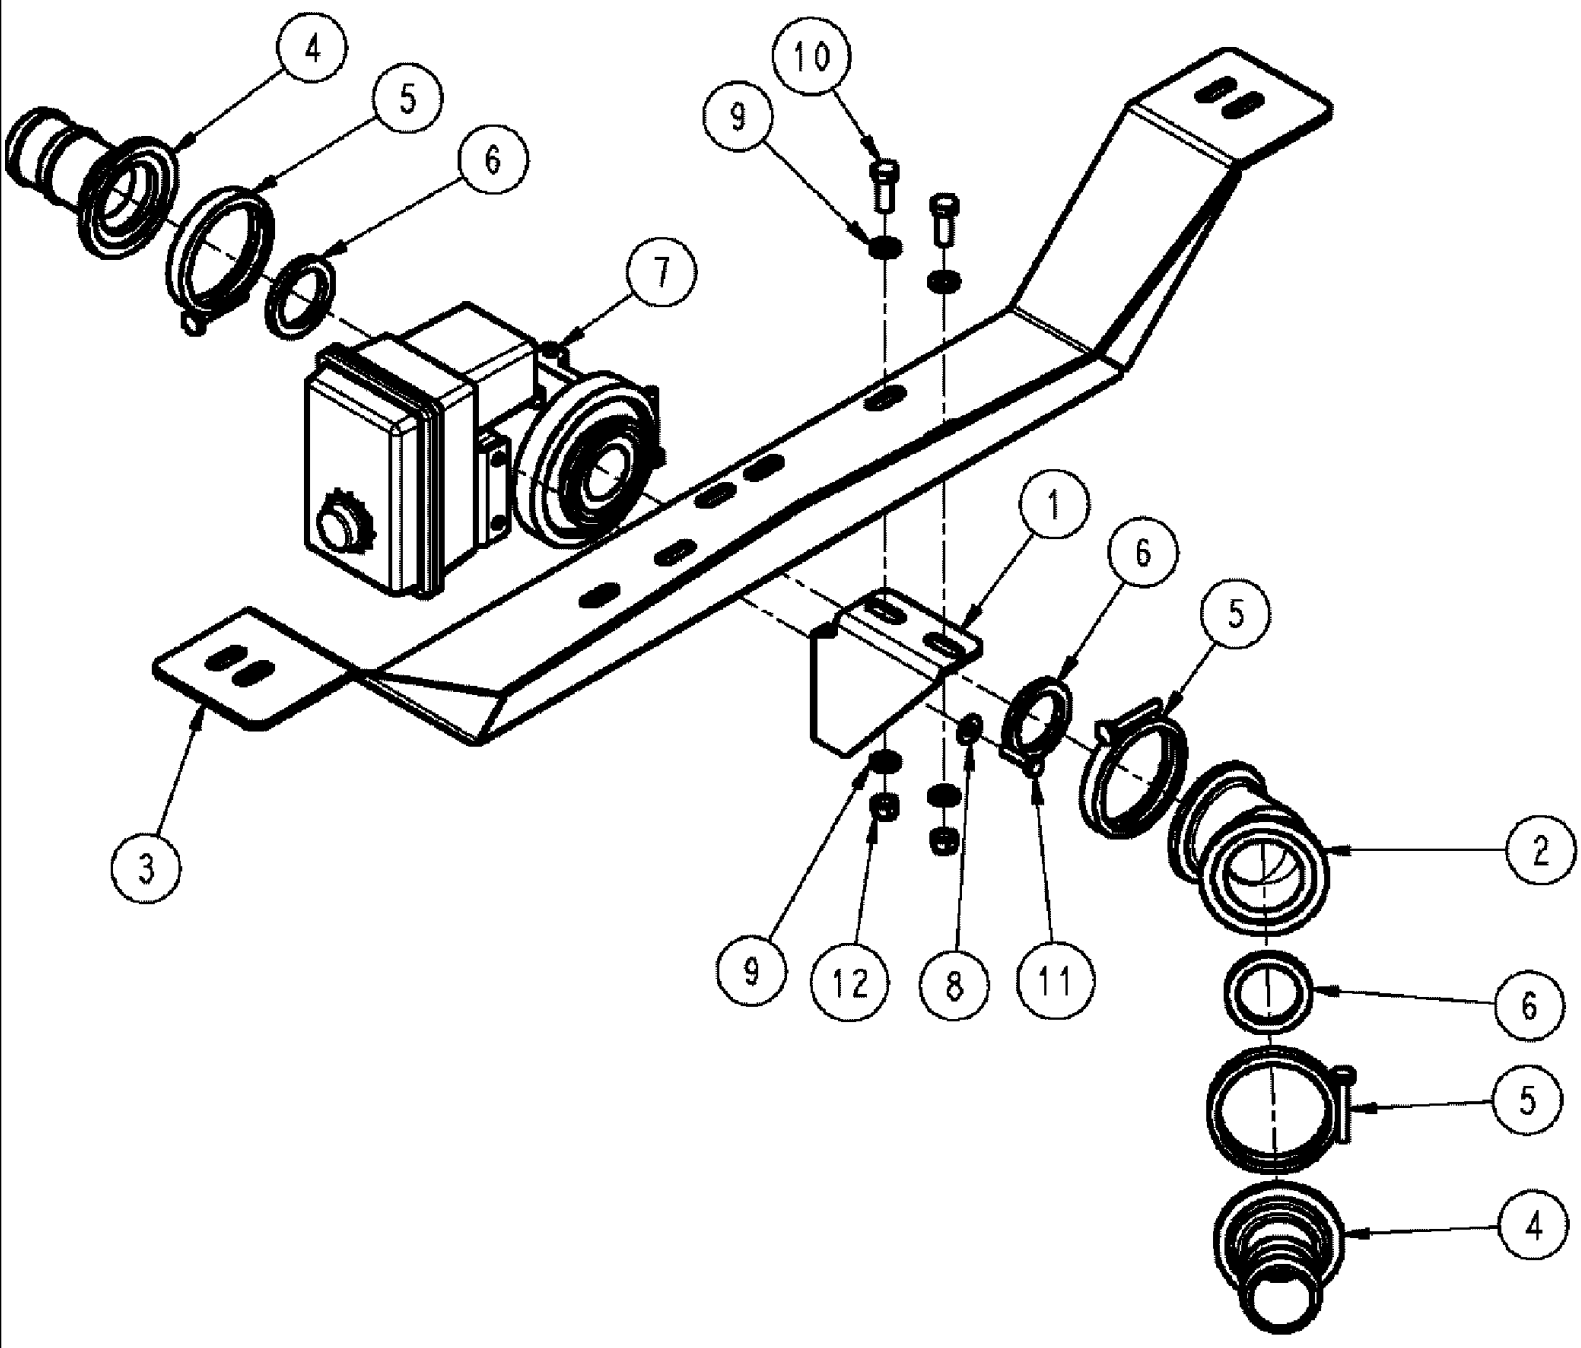

SPX3310 PATRIOT SPRAYER
09-009 SPARGE VALVE GROUP

SPX3310 PATRIOT SPRAYER

09-009 SPARGE VALVE GROUP

сылка	Номер детали	Кол-во	Описание
1	87265566	1	BRACKET, SPARGE VALVE
2	87265590	1	FITTING, 45, 2FLG, PY
3	87268593	1	BRACKET, SUPPORTING, PLUMBING
4	BN303198	2	FITTING, STR -2" FLG X 2" HOSE
5	BN303199	3	CLAMP, 2" STD FLG
6	BN303204	3	GASKET, 2" EPDM
7	BN324054	1	VALVE, 1-1/2" B, ELECTRIC
8	BN50138	2	WASHER, 1/4, FW, SS
9	BN50146	8	WASHER, 3/8, FW, SS
10	BN50254	4	BOLT, 3/8-16 X 1, HH, SS
11	BN50671	2	BOLT, 1/4-20 X 1, HH, SS
12	BN50759	4	NUT, 3/8-16, NLN, SS