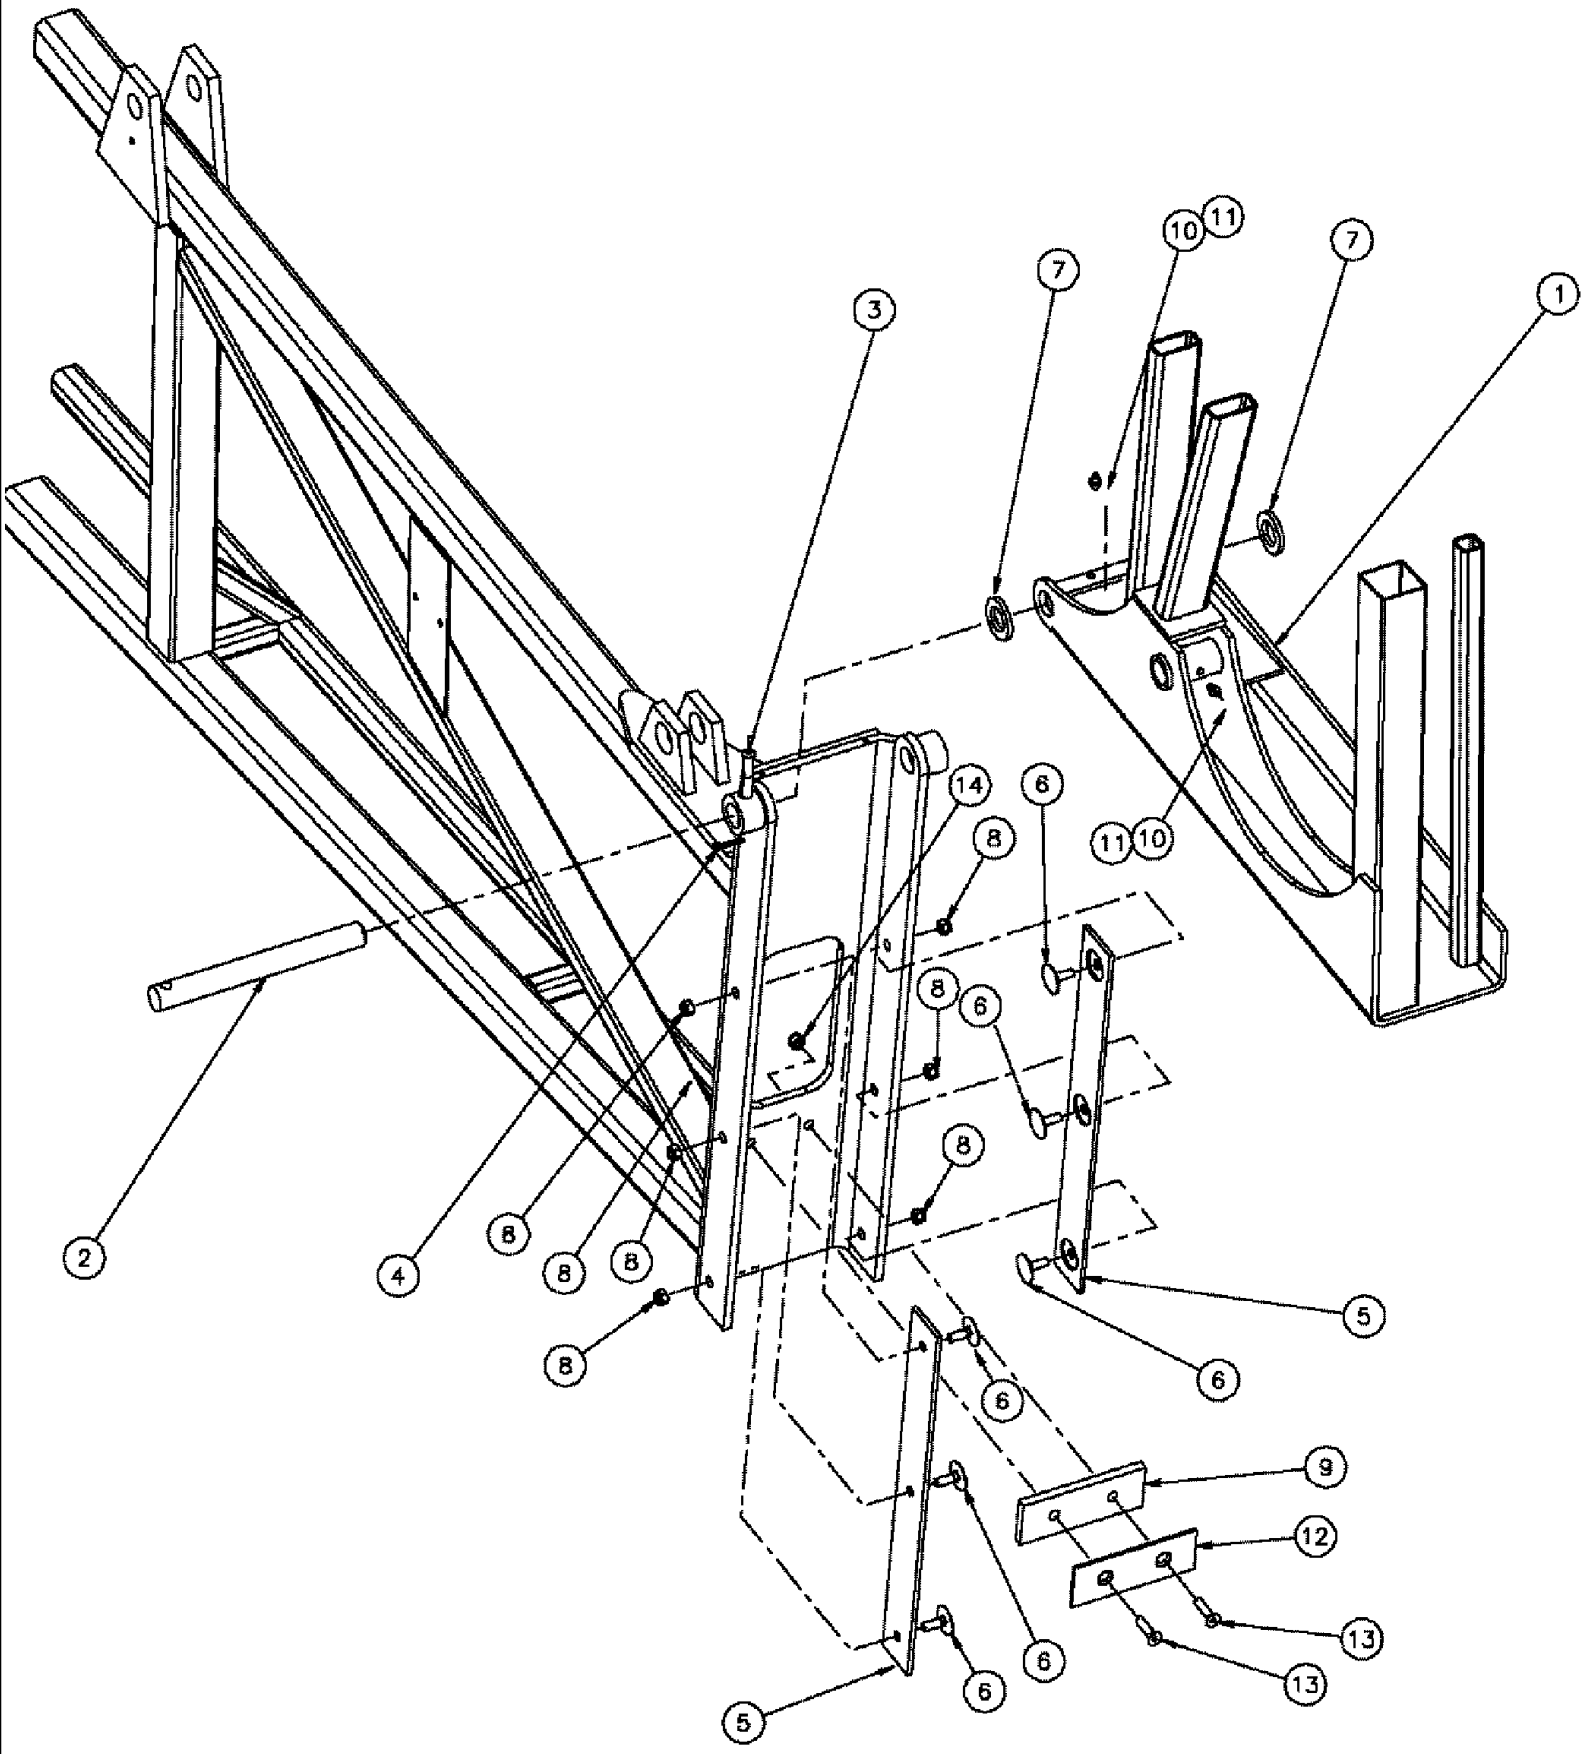

SPX3310 PATRIOT SPRAYER

08-021 OUTER CRADLE ASSEMBLY - 90' - 100'

сылка	Номер детали	Кол-во	Описание
1	87568915	2	SUPPORT, LOWER CRADLE
2	87568911	2	SUPPORT, UPPER CRADLE
3	BN319919	4	U-BOLT,
4	87343970	8	NUT, PREV TRQ 3/8 GRB DOR DIRECT
5	87529312	8	WASHER, 11 X 24 X 3 MM HTS DOR HDN
6	86980408	4	BOLT, HEX HD M10 X 80 CL8.8 DOR
7	86980515	4	NUT, LOCK, M10 x 1.5, CI 8, PREV TRQ METAL, DOR
8	87573707	2	CHANNEL, SNAP-ON-CHANNEL 1" X 2" X 6"
9	86625170	4	SCREW, TAPPING, 10-16 X 3/4 BSD/2 HWHD HEX