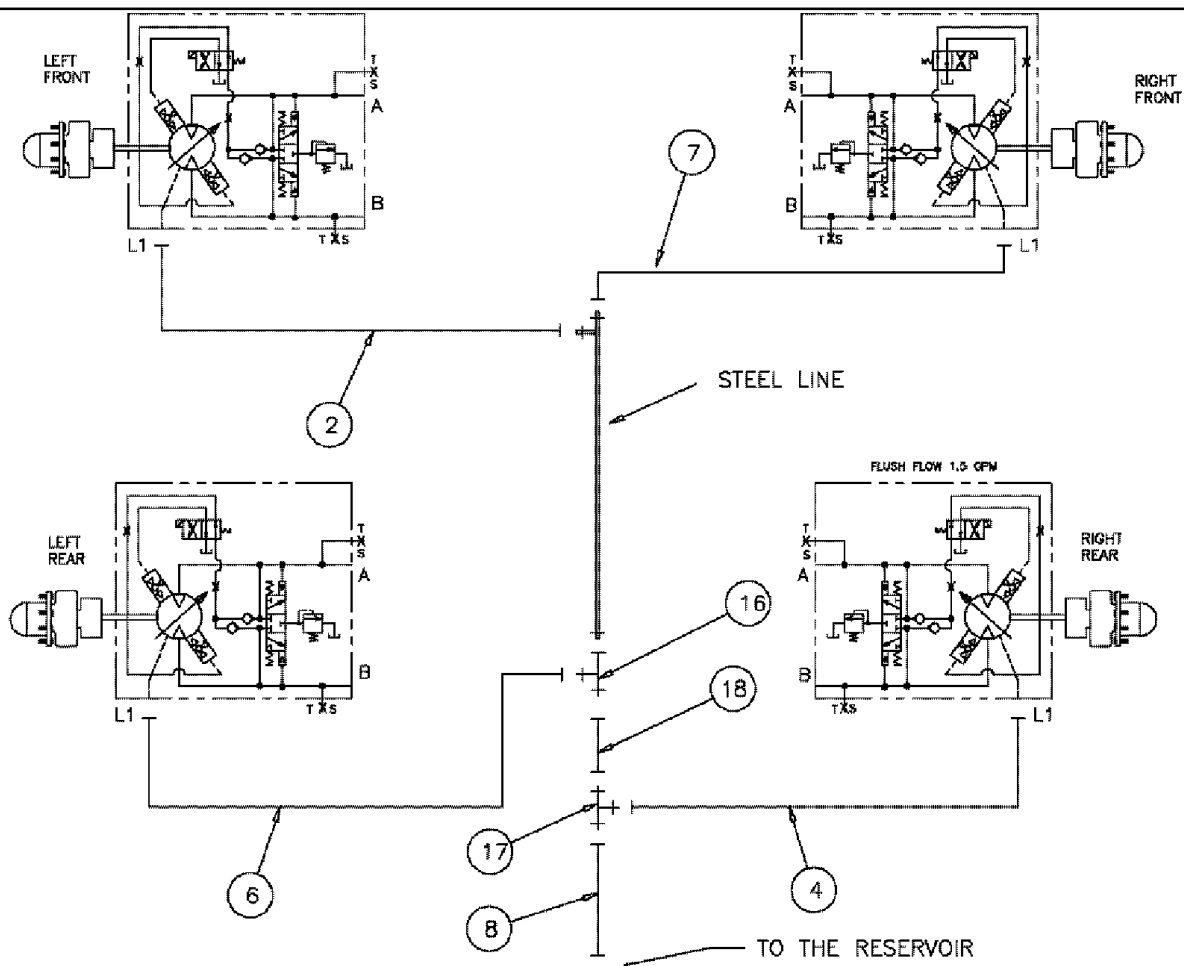

NOTES:
USE ITEMS 10, 11, 12, 13 & 14 TO SECURE 1 TO SUCTION HOSE FROM FRONT PORT ON RESERVOIR.

SPX3310 PATRIOT SPRAYER

06-004 HYDRAULIC CASE DRAIN GROUP

сылка	Номер детали	Кол-во	Описание
1	BN313286	2	HOSE ASSY., 20 X 35
2	87267739	1	SLEEVE, 12 X 163
3	BN53443	1	SLEEVE, 100R2 3/4 X 70.0
4	87269481	1	SLEEVE, 12 X 134
5	BN53923	1	HOSE ASSY., 3/4 X 67.00 100R2
6	87269482	1	SLEEVE, X 195
7	87267738	1	SLEEVE, 12 X 134
8	87269796	1	SLEEVE, HOSE ASSY-16 X 32
10	231-4146	1	NUT, LOCK, 3/8"-16, GB, HH, TLN
11	87529312	1	WASHER, 11 X 24 X 3MM HDN DOR
12	413-620	1	BOLT, Hex, 3/8"-16 x 1 1/4", G5, Full Thd, HH
13	515-23508	1	CLAMP, 2", Insul, 3/8" Bolt,
14	515-23365	1	CLAMP, 1 7/16", Insul, 3/8" Bolt,
16	BN302439	1	FITTING, 16MOR-16MOR-16FORX
17	BN302518	1	FITTING, 16MOR-16MOR-16MOR
18	87270156	1	SLEEVE, 16 X 42