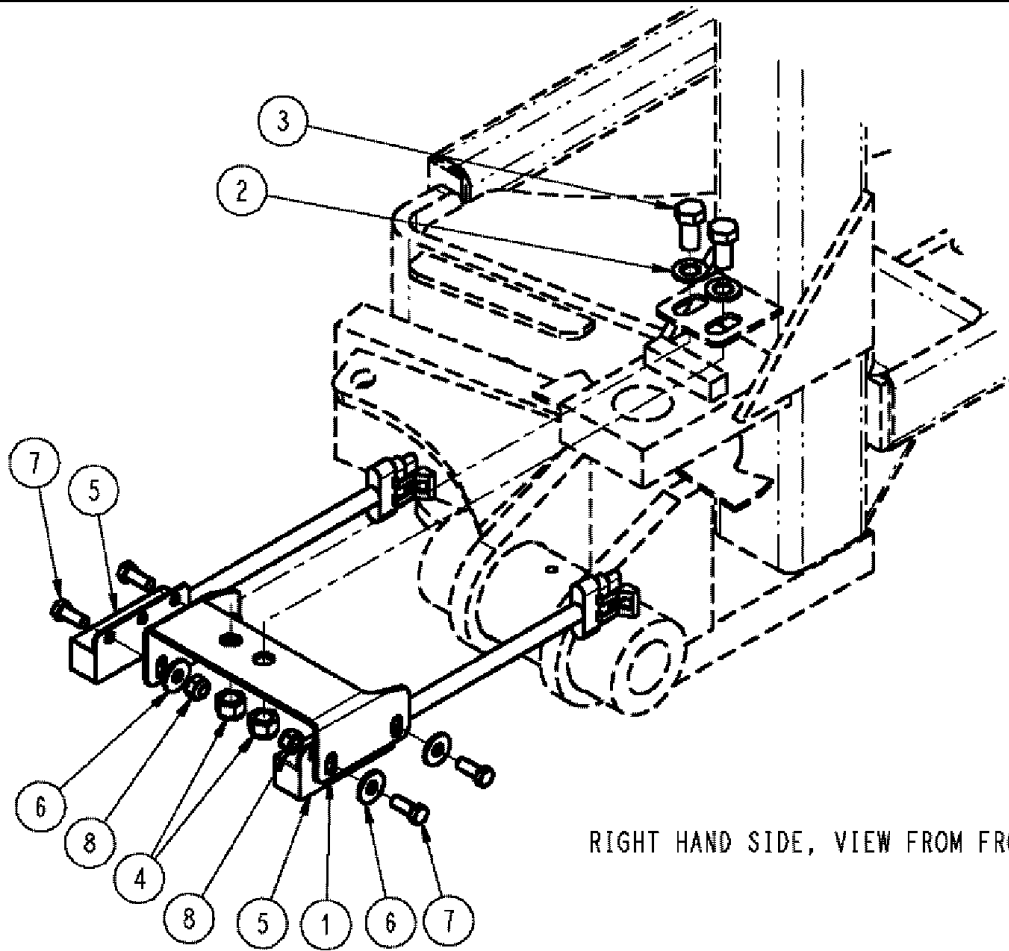

SPX3310 PATRIOT SPRAYER

08-016 AUTO CENTER GROUP

сылка	Номер детали	Кол-во	Описание
1	87269394	2	BRACKET, AUTO CENTER
2	BN50146	4	WASHER, 3/8, FW, SS
3	BN50250	4	BOLT, 3/8-16 X .75, HH, SS
4	BN50759	4	NUT, 3/8-16, NLN, SS
5	87593274	4	SENSOR, POSITION W/DIODE
6	BN50138	8	WASHER, 1/4, FW, SS
7	BN52033	8	BOLT, 1/4-20 X .625, HH, SS
8	BN55359	8	NUT, 1/4-20, NLN, SS