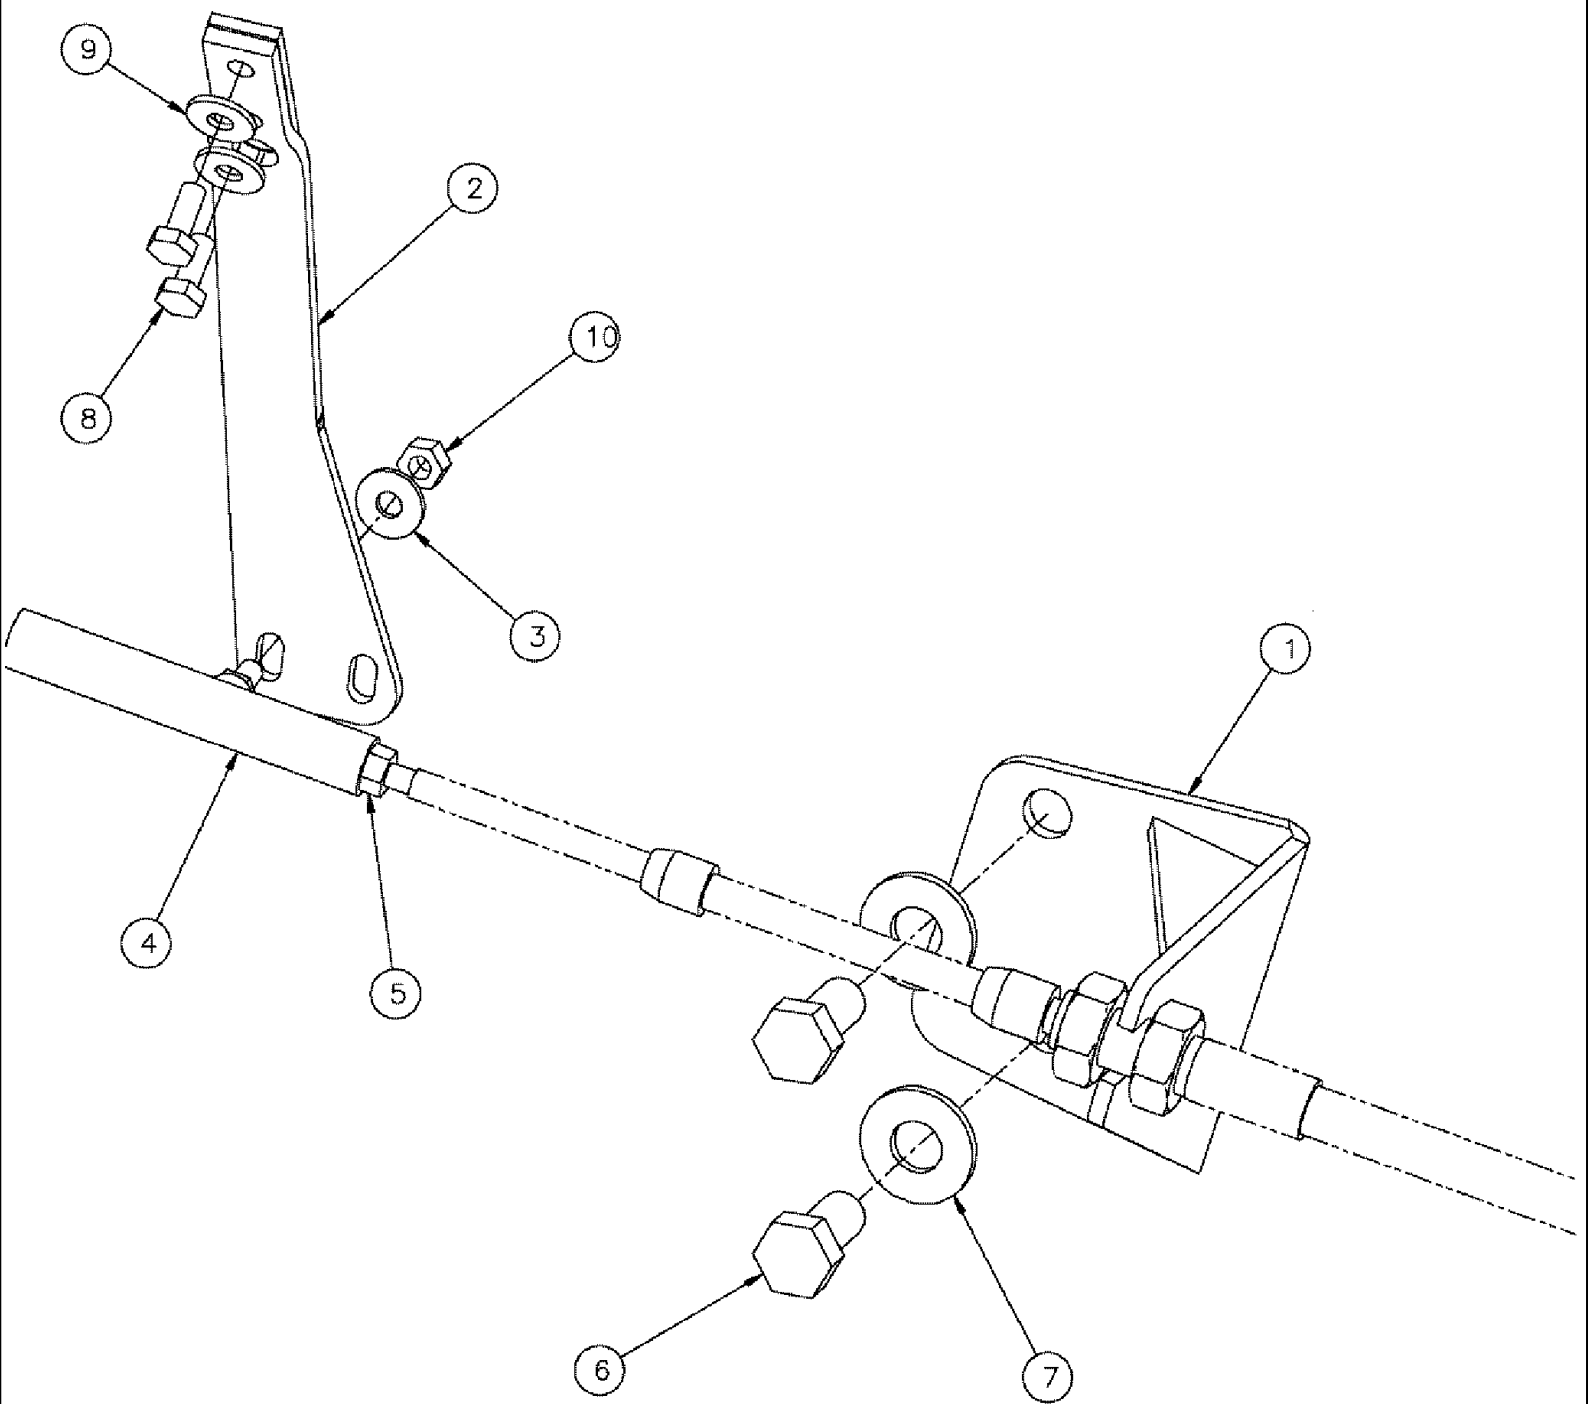

SPX3310 PATRIOT SPRAYER

03-040 THROTTLE CABLE ASSEMBLY

сылка	Номер детали	Кол-во	Описание
1	BN323630	1	BRACKET, THROTTLE, WLD
2	BN310390	1	LEVER, THROTTLE CABLE
3	BN50137	1	WASHER, 1/4, FW, G5
4	225619A1	1	BALL JOINT, (30# SPRING)
5	425-114	1	NUT, 1/4"-28, G5, HEX, ZN
6	614-12020	2	BOLT, Hex, M12 x 20, 8.8, Full Thd,
7	86981496	2	WASHER, M13.5 x 24.5 x 3, HT, DOR
8	614-6016	2	BOLT, Hex, M6 x 16, 8.8,
9	87529314	2	WASHER, 6.6 X 12.5 X 2 MM HDN DOR
10	231-2444	1	NUT, LOCK, 1/4"-28, GB, HEX P/T NON