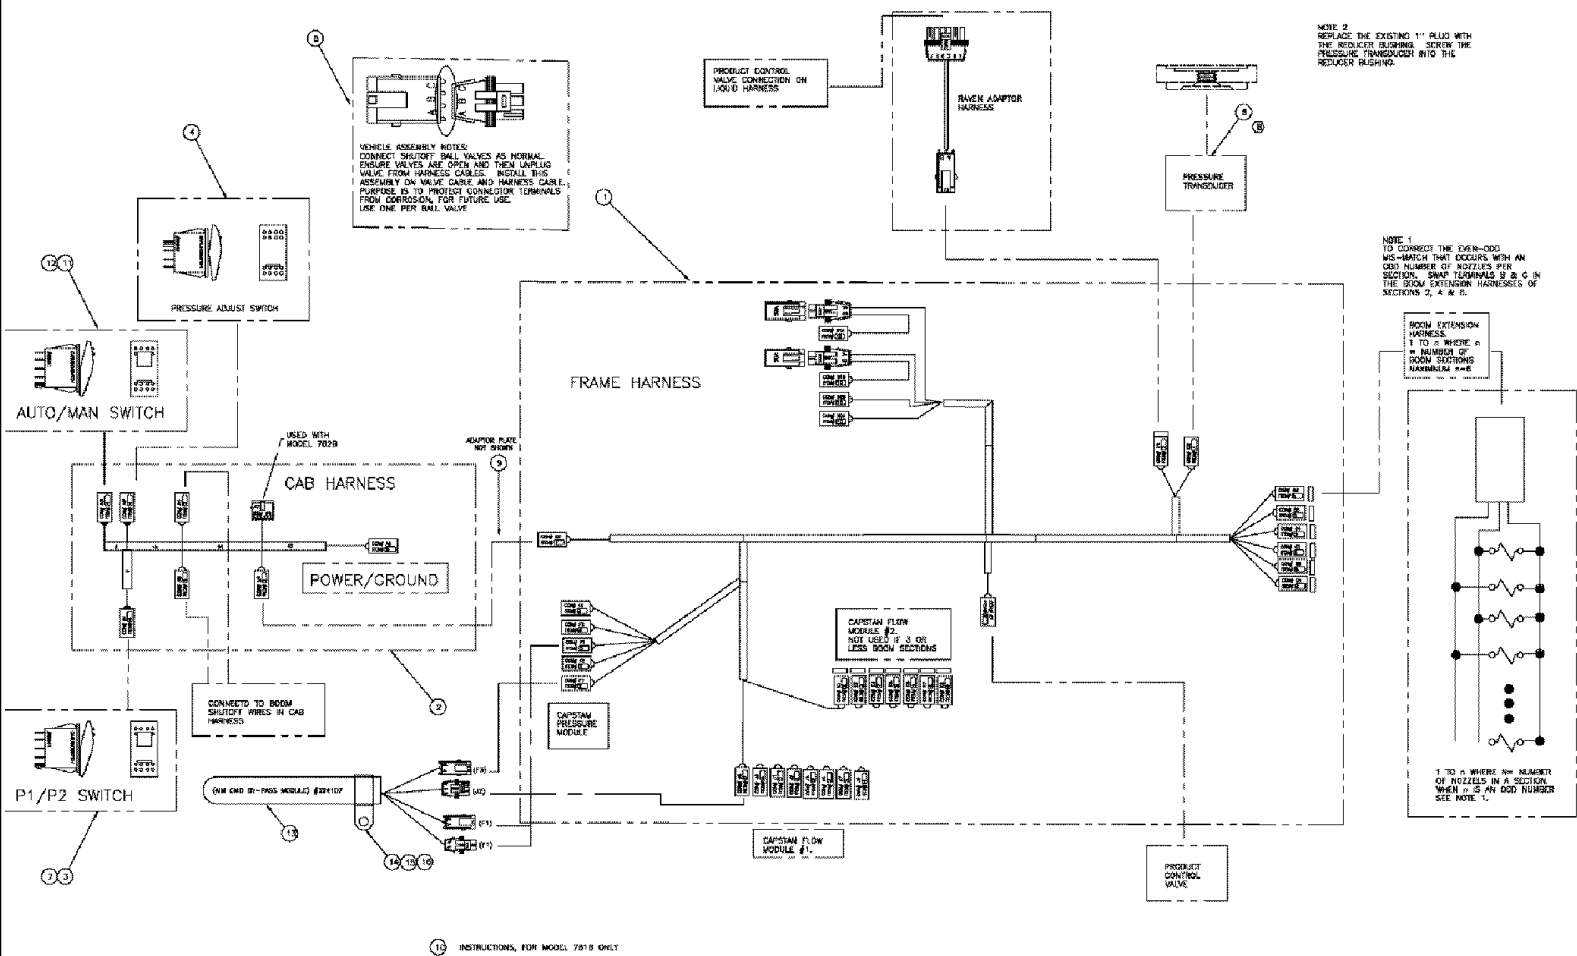

SPX3310 PATRIOT SPRAYER

12-006 AIM COMMAND ELECTRICAL GROUP

сылка	Номер детали	Кол-во	Описание
1	87271413	1	HARNESS, WIRE, AIM CMD
2	BN306532	1	HARNESS, SYNCHRO SPX CAB
3	BN65934	1	SWITCH, SINGLE POLE, ON-OFF
4	BN65942	1	SWITCH, W/ACT(ON)-OFF-(ON)
6	87272273	1	SENSOR, HARNESS ASSY
	87271580	1	SENSOR, SENSOR, PRESSURE AIM CMD, PARTS OF ENG. GRP, TURBO AIR (FOAMR), P/N 343086A1
8	BN318073	6	CONNECTOR, ELEC, CONN. ISO. CONNECTORS
9	BN309260	1	ADAPTER, PLATE ADAPTOR
	BN306201	1	PLATE, 22W PED TO D DEUTS, PARTS OF PLATE ADAPTOR ASSY, P/N BN309260
	BN50052	2	NUT, 1/4-20 WHIZ LOCK SS, SERVICE PARTS FOR REF. 13
	BN50697	2	BOLT, 1/4-20 X .5, HH, SS, SERVICE PARTS FOR REF. 13
10	BN319071	1	A.C TO AIM CMD
11	BN306319	1	SWITCH, CARLING ON-OFF-ON
12	BN306320	1	SWITCH, ACTUATOR
13	BN324107	1	MODULE, AIM CMD BY-PASS
14	515-24444	1	CLAMP, 1 3/4", Insul, 7/16" Bolt,
15	832-46410	1	NUT, LOCK, M10 x 1.5, CI 8, TLN
16	896-11010	1	WASHER, M10 x 21.5 x 2.5, HT, FLAT