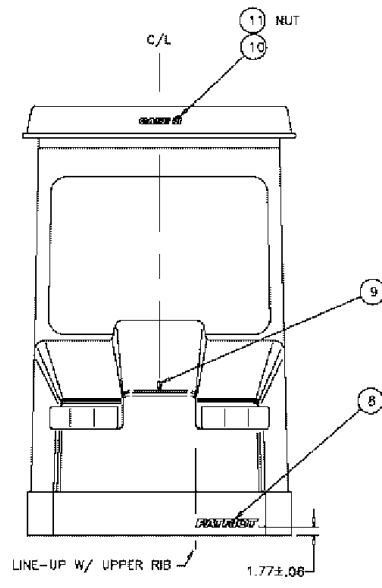

LH SIDE VIEW - SPX3310

FRONT VIEW - SPX3310