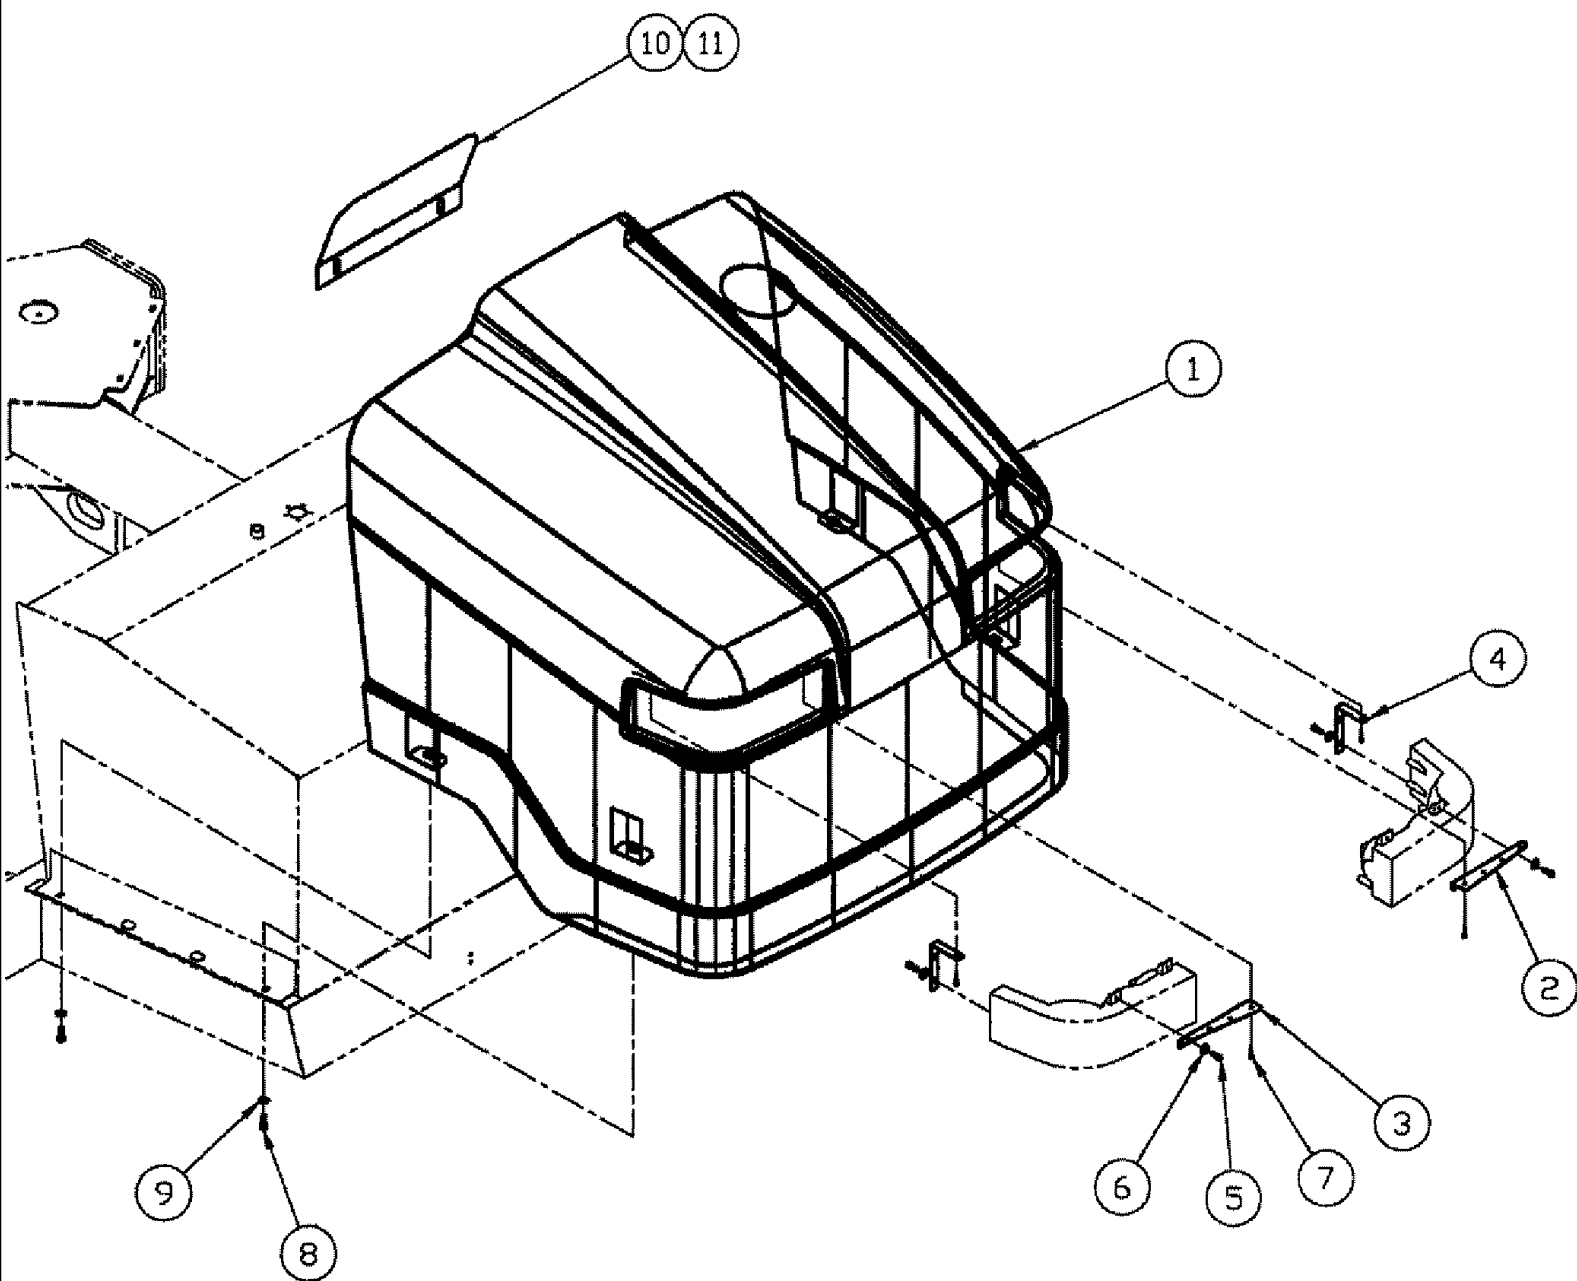

NOTES:

1) ITEM 10 IS SECURED TO REAR OF FUEL TANK USING ITEMS 9(2) AND 12.

SPX3310 PATRIOT SPRAYER

04-001 FUEL TANK HOOD GROUP

сылка	Номер детали	Кол-во	Описание
1	87268619	1	HOOD, FUEL TANK
2	BN303232	1	MOUNTING PARTS, HEADLAMP, L.H.
3	BN303233	1	MOUNTING PARTS, HEADLAMP, R.H.
4	BN303231	2	MOUNTING PARTS, HEADLAMP BACK
5	614-6020	8	BOLT, Hex, M6 x 20, 8.8,
6	BN300488	8	WASHER, M6, FW, 8.8
7	BN303821	10	RIVET, POP, .18 X .57 STEEL
8	614-8030	4	BOLT, Hex, M8 x 30, 8.8,
9	896-15008	6	WASHER, M8 x 21.5 x 2.5, HT, ZND
10	87268943	1	SUPPORT, HOOD, FUEL TANK , ASN 7402
10	87270099	1	SUPPORT, HOOD, INDICATES OLD PART NUMBER OR CAN ORDER NEWER PART NUMBER LISTED ABOVE
11	BN313904	1	SEAL, 23" OF PART 55196
12	832-46408	2	NUT, LOCK, M8 x 1.25, CI 8, TLN