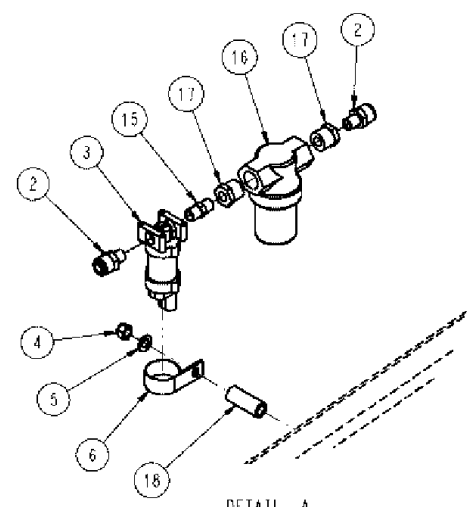

SEE DETAIL B

SEE DETAIL A

GOES TO "1" ON OUTER VALVE ASSY ON INNER BOOM