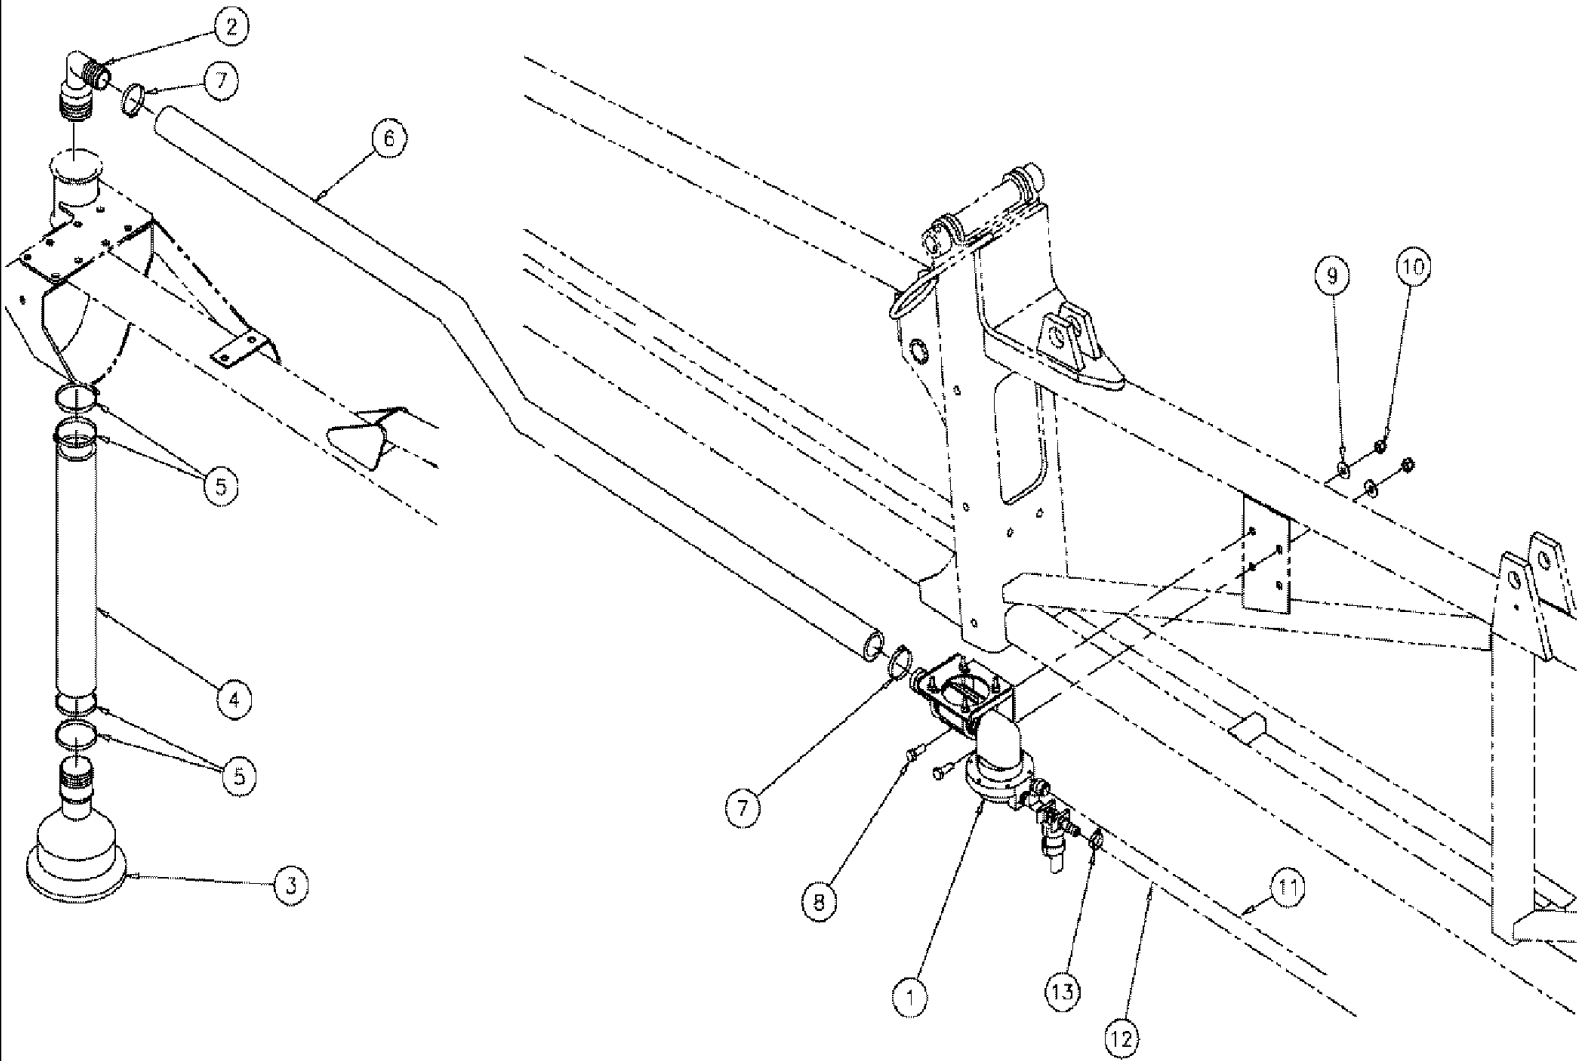

SPX3310 PATRIOT SPRAYER

09-064 FOAM DROP GROUP, L.H. 90'

сылка	Номер детали	Кол-во	Описание
1	86986099	1	CHAMBER, L.H. FOAM MIX, SEE FIG 09-058
2	BN310939	1	ELBOW, HOSE - 90 DEG, 2" X 1.25
3	BN2403252	1	ASSEMBLY, FOAM MARKER
4	87266611	1	HOSE, FOAM DROP, 2" X 16"
5	BN310449	4	CLAMP, #32, 304 SS
6	87268046	1	HOSE, 1-1/4 X 227, TYPE K
7	BN320156	2	CLAMP, HOSE, #24, 304 SS
8	BN50254	4	BOLT, 3/8-16 X 1, HH, SS
9	BN50146	4	WASHER, 3/8, FW, SS
10	BN50759	4	NUT, 3/8-16, NLN, SS
11	87268239	1	TUBE, SYN FLEX, 3/8" X 33'
12	87268240	1	HOSE, 1/2" X 32' EPDM
13	BN324022	1	CLAMP, HOSE, #8, 304 SS