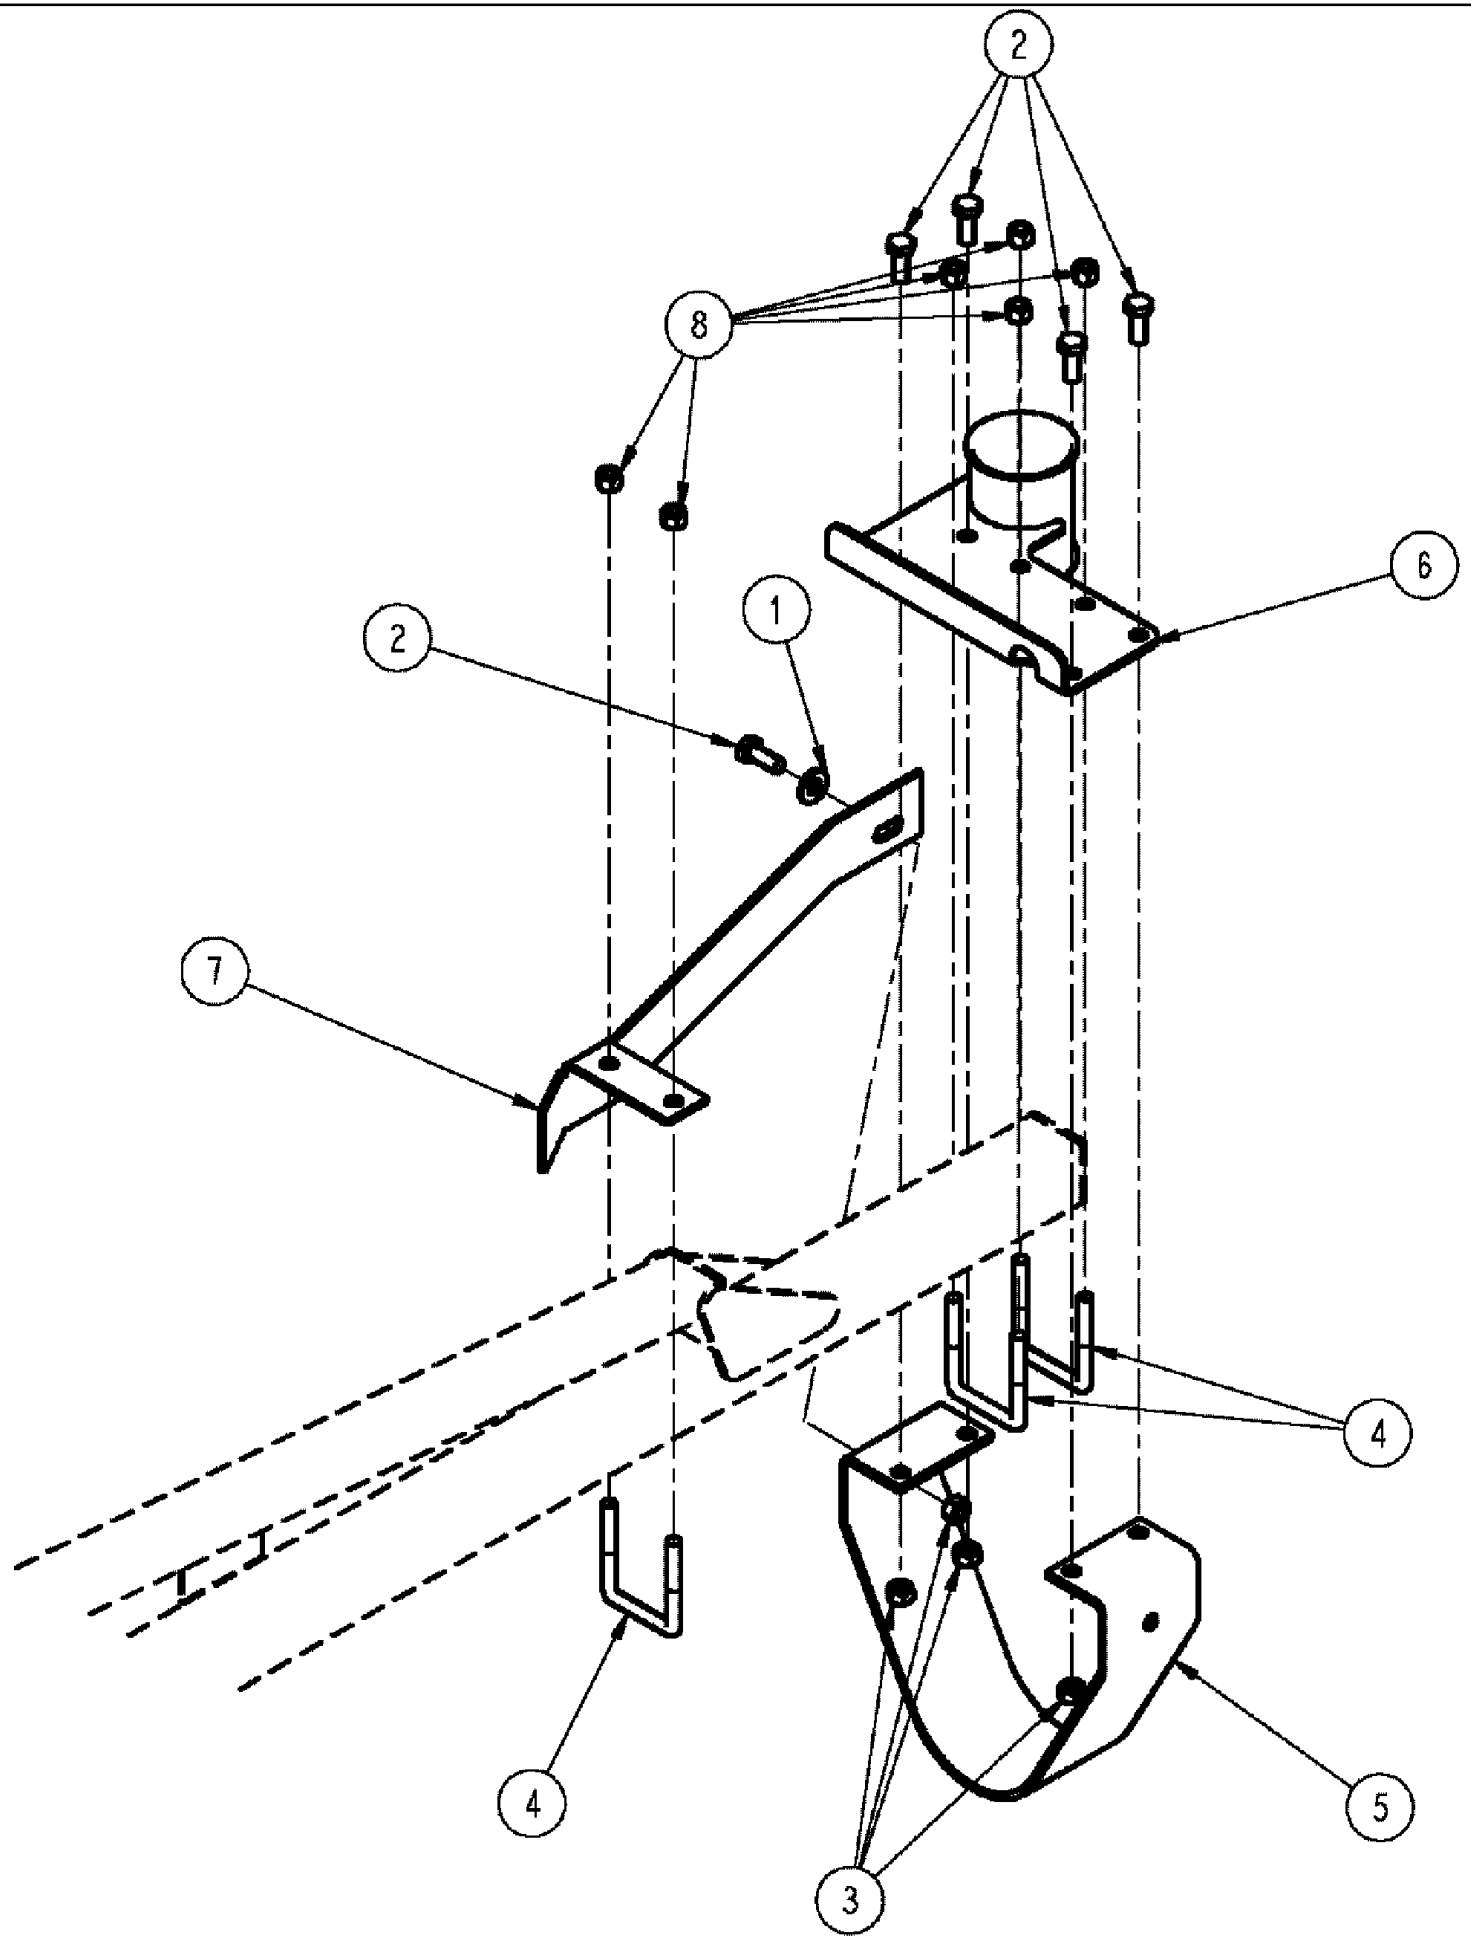

SPX3310 PATRIOT SPRAYER

08-032 SKID GROUP, RIGHT

сылка	Номер детали	Кол-во	Описание
1	896-15010	1	WASHER, M10 x 24.5 x 3, HT, FLAT
2	86980400	5	BOLT, Hex, M10 x 25, 8.8, DO
3	832-46410	5	NUT, LOCK, M10 x 1.5, CI 8, TLN
4	BN319919	3	U-BOLT, SQ BND 2.06 ID X 3/8
5	BN313335	1	SKID/SHOE, BOOM BREAKAWAY
6	87266615	1	MOUNTING PARTS, W/M, OUTER RT FM DR
7	BN319662	1	GUARD, R.H. OUTER BOOM SKID
8	87343970	6	NUT, PT 3/8-16 DIRB