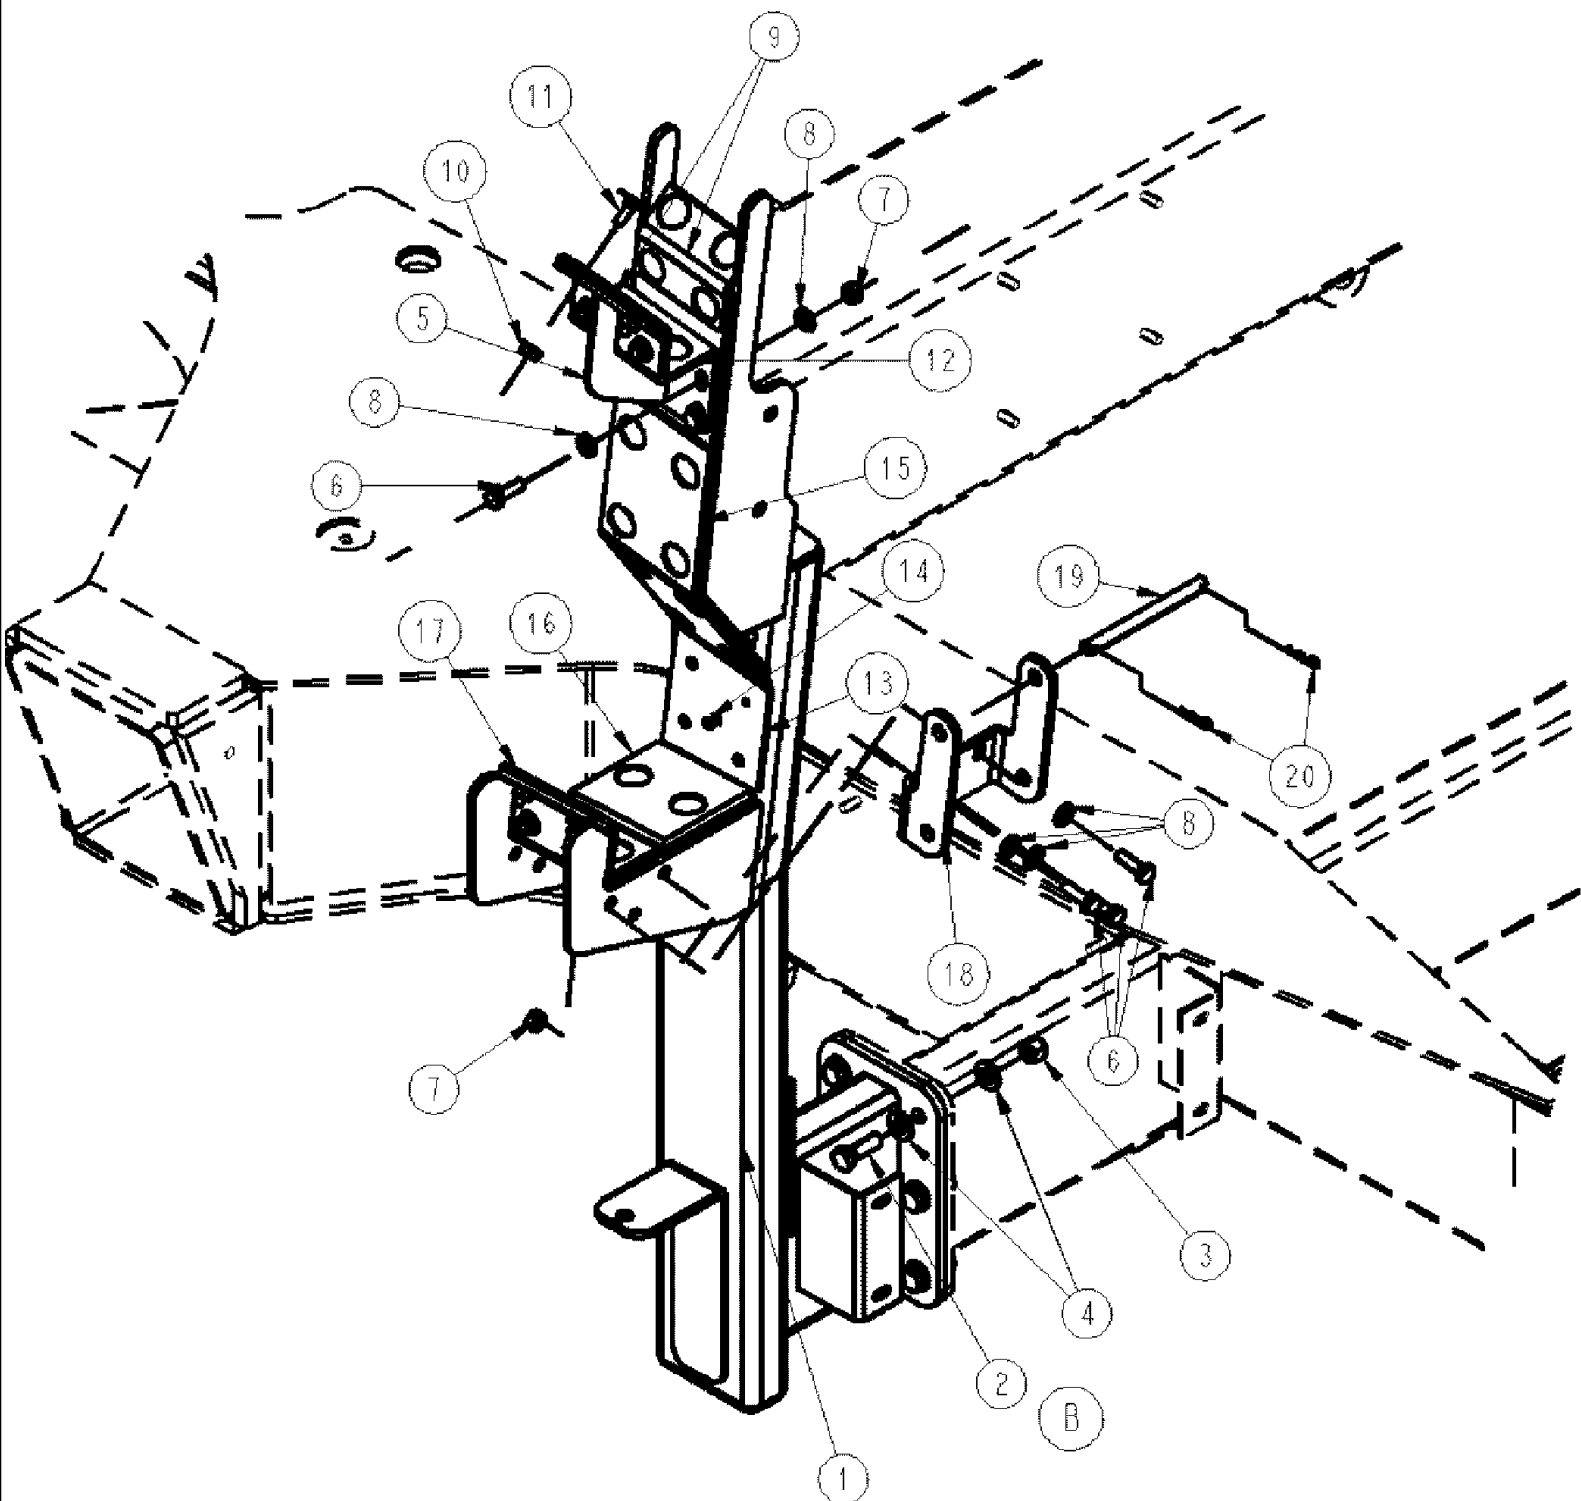

SPX3310 PATRIOT SPRAYER

08-017 R.H. CRADLE GROUP

сылка	Номер детали	Кол-во	Описание
1	87270456	1	BOOM, R.H.
2	426-824	6	BOLT, Hex, 1/2"-13 x 1 1/2", G8, Full Thd,
3	231-4148	6	NUT, LOCK, 1/2"-13, GB, HH, TLN
4	496-21053	12	WASHER, 17/32" x 1 1/16" x .134", FW, G8, ZND
5	86986801	1	CRADLE, W/M, TOP BOOM
6	614-10030	7	BOLT, Hex, M10 x 30, 8.8, ZND
7	832-46410	7	NUT, LOCK, M10 x 1.5, CI 8, TLN
8	87529312	11	WASHER, 11 X 24 X 3 MM HND DOR
9	BN320594	2	PAD, OUTER
10	BN50057	26	NUT, 5/16-18 WHIZ LOCK SS
11	BN50779	26	BOLT, 5/16-18 X 1, EH
12	BN319335	2	PAD,
13	BN323473	1	PAD,
14	151-513	4	RIVET, Pop, 3/16" x .700", BRK
15	BN323472	1	PAD,
16	BN320995	1	PAD, BOTTOM
17	BN322055	1	PAD, BOTTOM
18	342585A1	1	PLATE, BOOM LOCK
19	342586A1	1	PIN, BOOM LOCK
20	BN71006	2	CLIP, HAIRPIN -1/8" #11