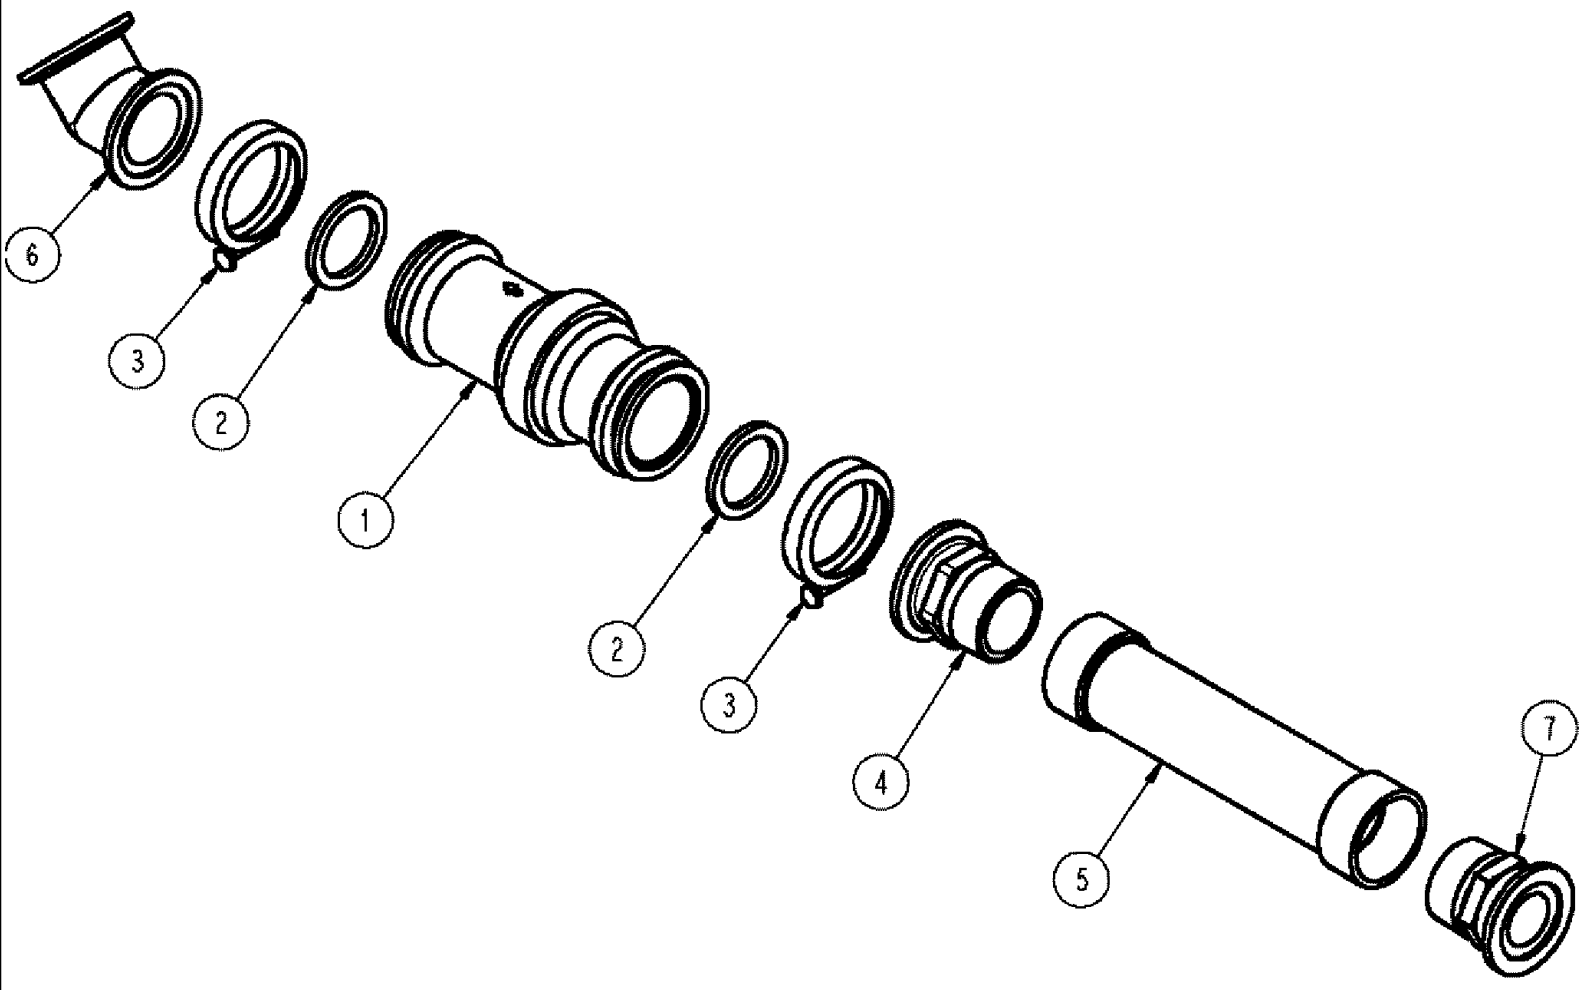

SPX3310 PATRIOT SPRAYER

09-015 STD FLOWMETER PLUMBING, STD PORT

сылка	Номер детали	Кол-во	Описание
1	87265851	1	HYDROMETER, RFM100 HP, SEE FIG 09-016, ASN 20002
	BN321304	1	METER, RFM100, 2X PULSE, INDICATES OLD PART NUMBER OR CAN ORDER NEWER PART NUMBER LISTED ABOVE
2	BN313772	2	GASKET, 2" FULL PORT EPDM
3	BN313773	2	CLAMP, 2" FULL PORT
4	BN314241	1	MANIFOLD, 2" FULL PORT
5	87268152	1	PIPE, W/M, STANDARD
6	87267540	1	FITTING, MANIFOLD 2" X 45 FP
7	BN303185	1	ADAPTER, MANIFOLD, 2" FLG X 2" NPT