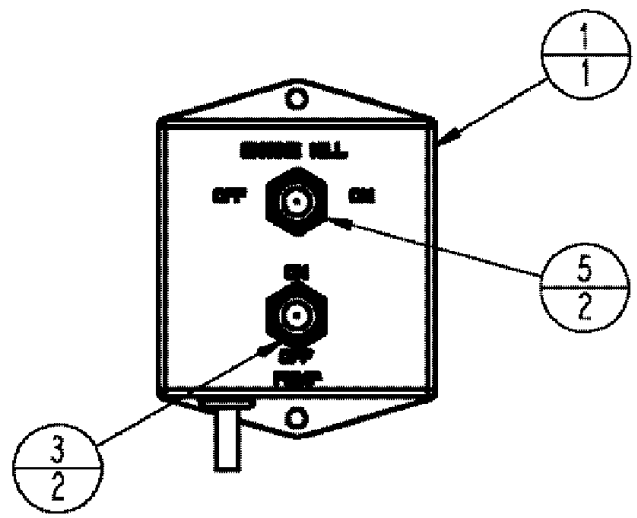

SPX3310 PATRIOT SPRAYER

12-020 ELECTRIC TRANSFER PUMP GROUP - SERIAL #20002 AND LATER

сылка	Номер детали	Кол-во	Описание
1	87272643	1	SWITCH, SWITCH, FOAM PUMP, ASN 20173
1	87271878	1	SWITCH, SWITCH ASSY, FOAM PUMP, INDICATES OLD PART NUMBER OR CAN ORDER NEWER PART NUMBER LISTED ABOVE
2	87271879	1	HARNESS, WIRE, HARNESS, FOAM PUMP

ISOMETRIC VIEW