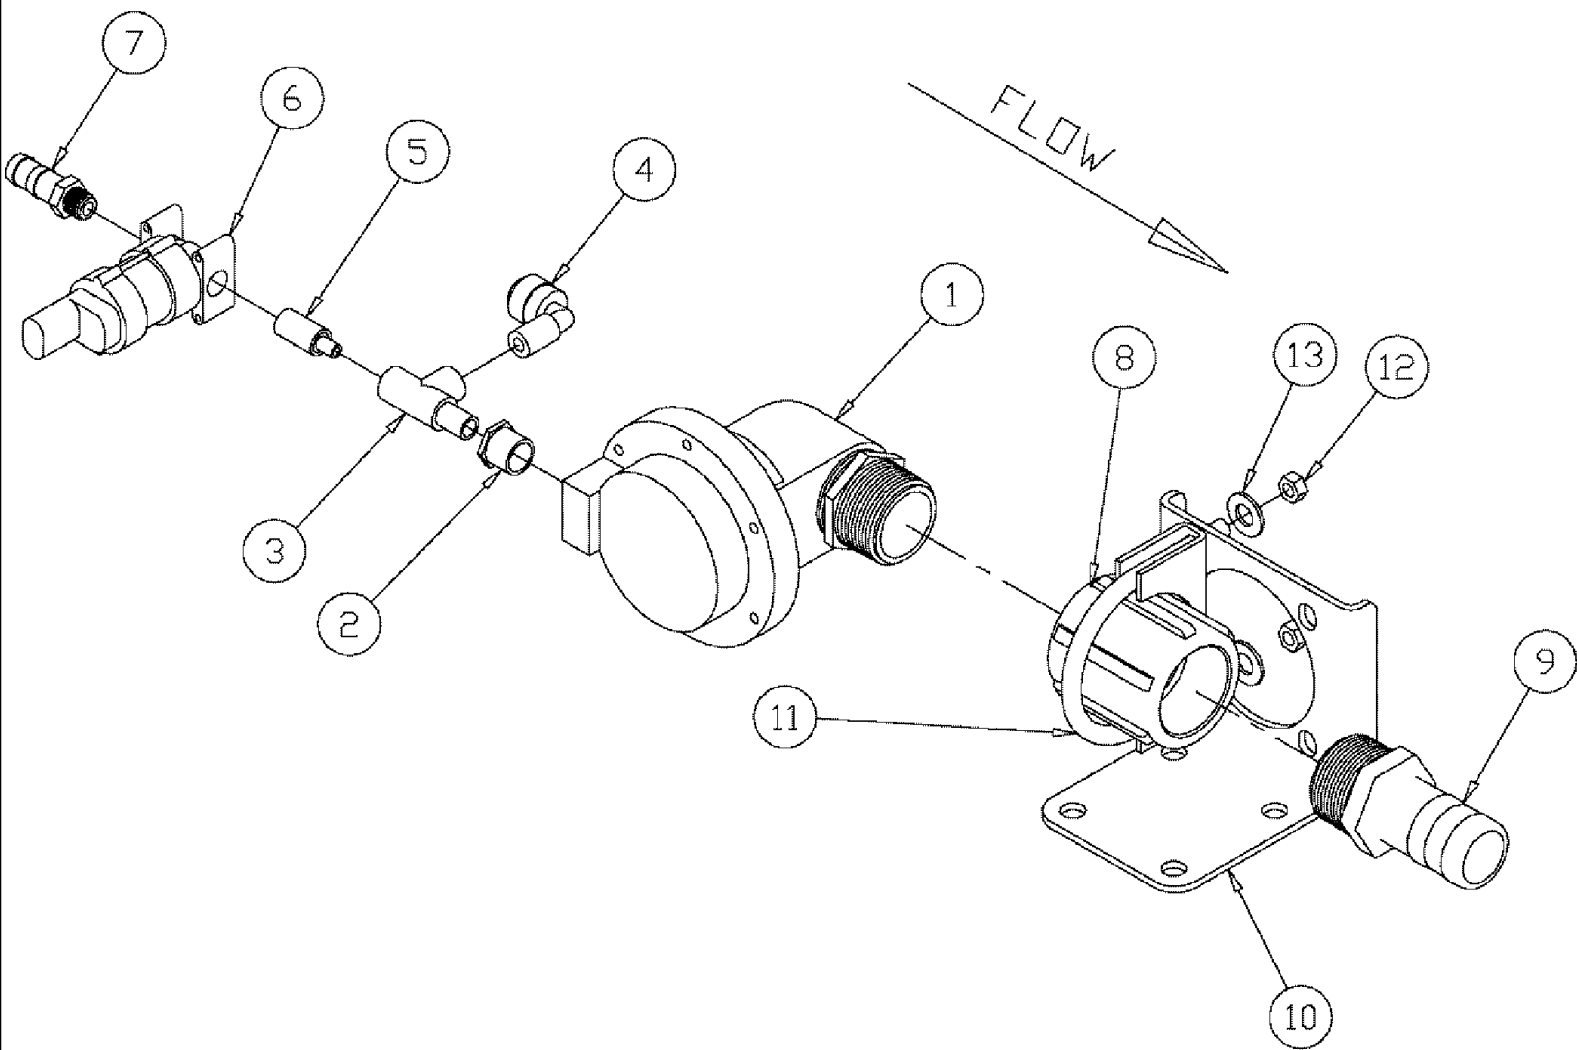

SPX3310 PATRIOT SPRAYER

09-060 CHAMBER GROUP, R.H. FOAM MIX

сылка	Номер детали	Кол-во	Описание
1	BN307636	1	CHAMBER, FOAM MIXING
2	BN313188	1	BUSHING, 3/8 NPT-1/4 NPT, SS
3	BN313189	1	TEE, 4-4-4, NPT, SS
4	BN2399411	1	CONNECTOR, TUBE ME380140
5	87269827	1	VENTURI, FOAMER, POLY
6	BN307938	1	VALVE, SOLENOID, 1/4 NPT
7	BN324008	1	FITTING, HB, 1/4 MPT X 1/2 HS, POLY
8	BN305269	1	COUPLING, 1-1/4" POLY
9	BN73660	1	FITTING, 1-1/4 NPT X 1-1/4 HS
10	87266740	1	PLATE, FOAMER CHAMBER
11	BN21276	1	CLAMP, 2.5" HEAVY DUTY
12	87343970	2	NUT, PREV TORQ ALL MTL 3/8-16 GR B DOR
13	87529237	2	WASHER, 0.406 X 0.812 X 0.065 HTS DOR HDN