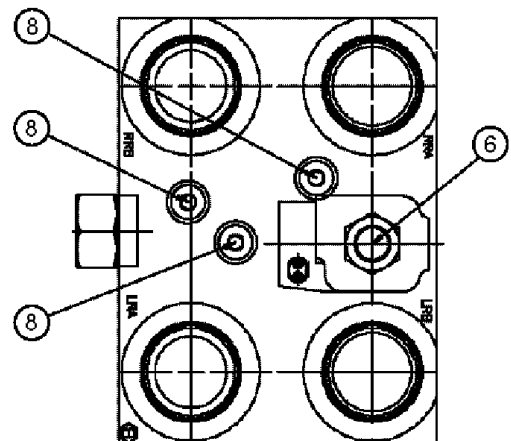

SPX3310 PATRIOT SPRAYER

06-033 LOADSHARE MANIFOLD - BEFORE SERIAL #20002

сылка	Номер детали	Кол-во	Описание
1	BN318674	1	BLOCK, M/C
2	BN318676	1	VALVE, BY-PASS, DIVERTER
	BN318677	1	KIT, SEALS, DIVERTER VALVE, SERVICE PARTS FOR REF. 2
3	BN318678	1	VALVE, SOLENOID, 2/3 WAY SOLENOID VALVE
	BN318679	1	SEAL ASSY., SOLENOID VALVE, SERVICE PARTS FOR REF. 3
4	BN300303	1	VALVE, HYDRAULIC, SHUTTLE
	BN318675	1	KIT, SEALS, SEAL, SHUTTLE VALVE, SERVICE PARTS FOR REF. 4
5	BN300313	1	PLUG, ORIFICE, .070 LOAD SHARE
6	BN300306	1	COIL, 12 VDC, SHIFT W/TOWER
7	218-5205	4	PLUG, Hex Soc, 5/16"-24 ORB, INTERNAL, SAE-2
8	218-5207	9	PLUG, Hex Soc, 7/16"-20 ORB, INTERNAL, SAE-4
9	218-5209	2	PLUG, Hex Soc, 9/16"-18 ORB, INTERNAL, SAE-6