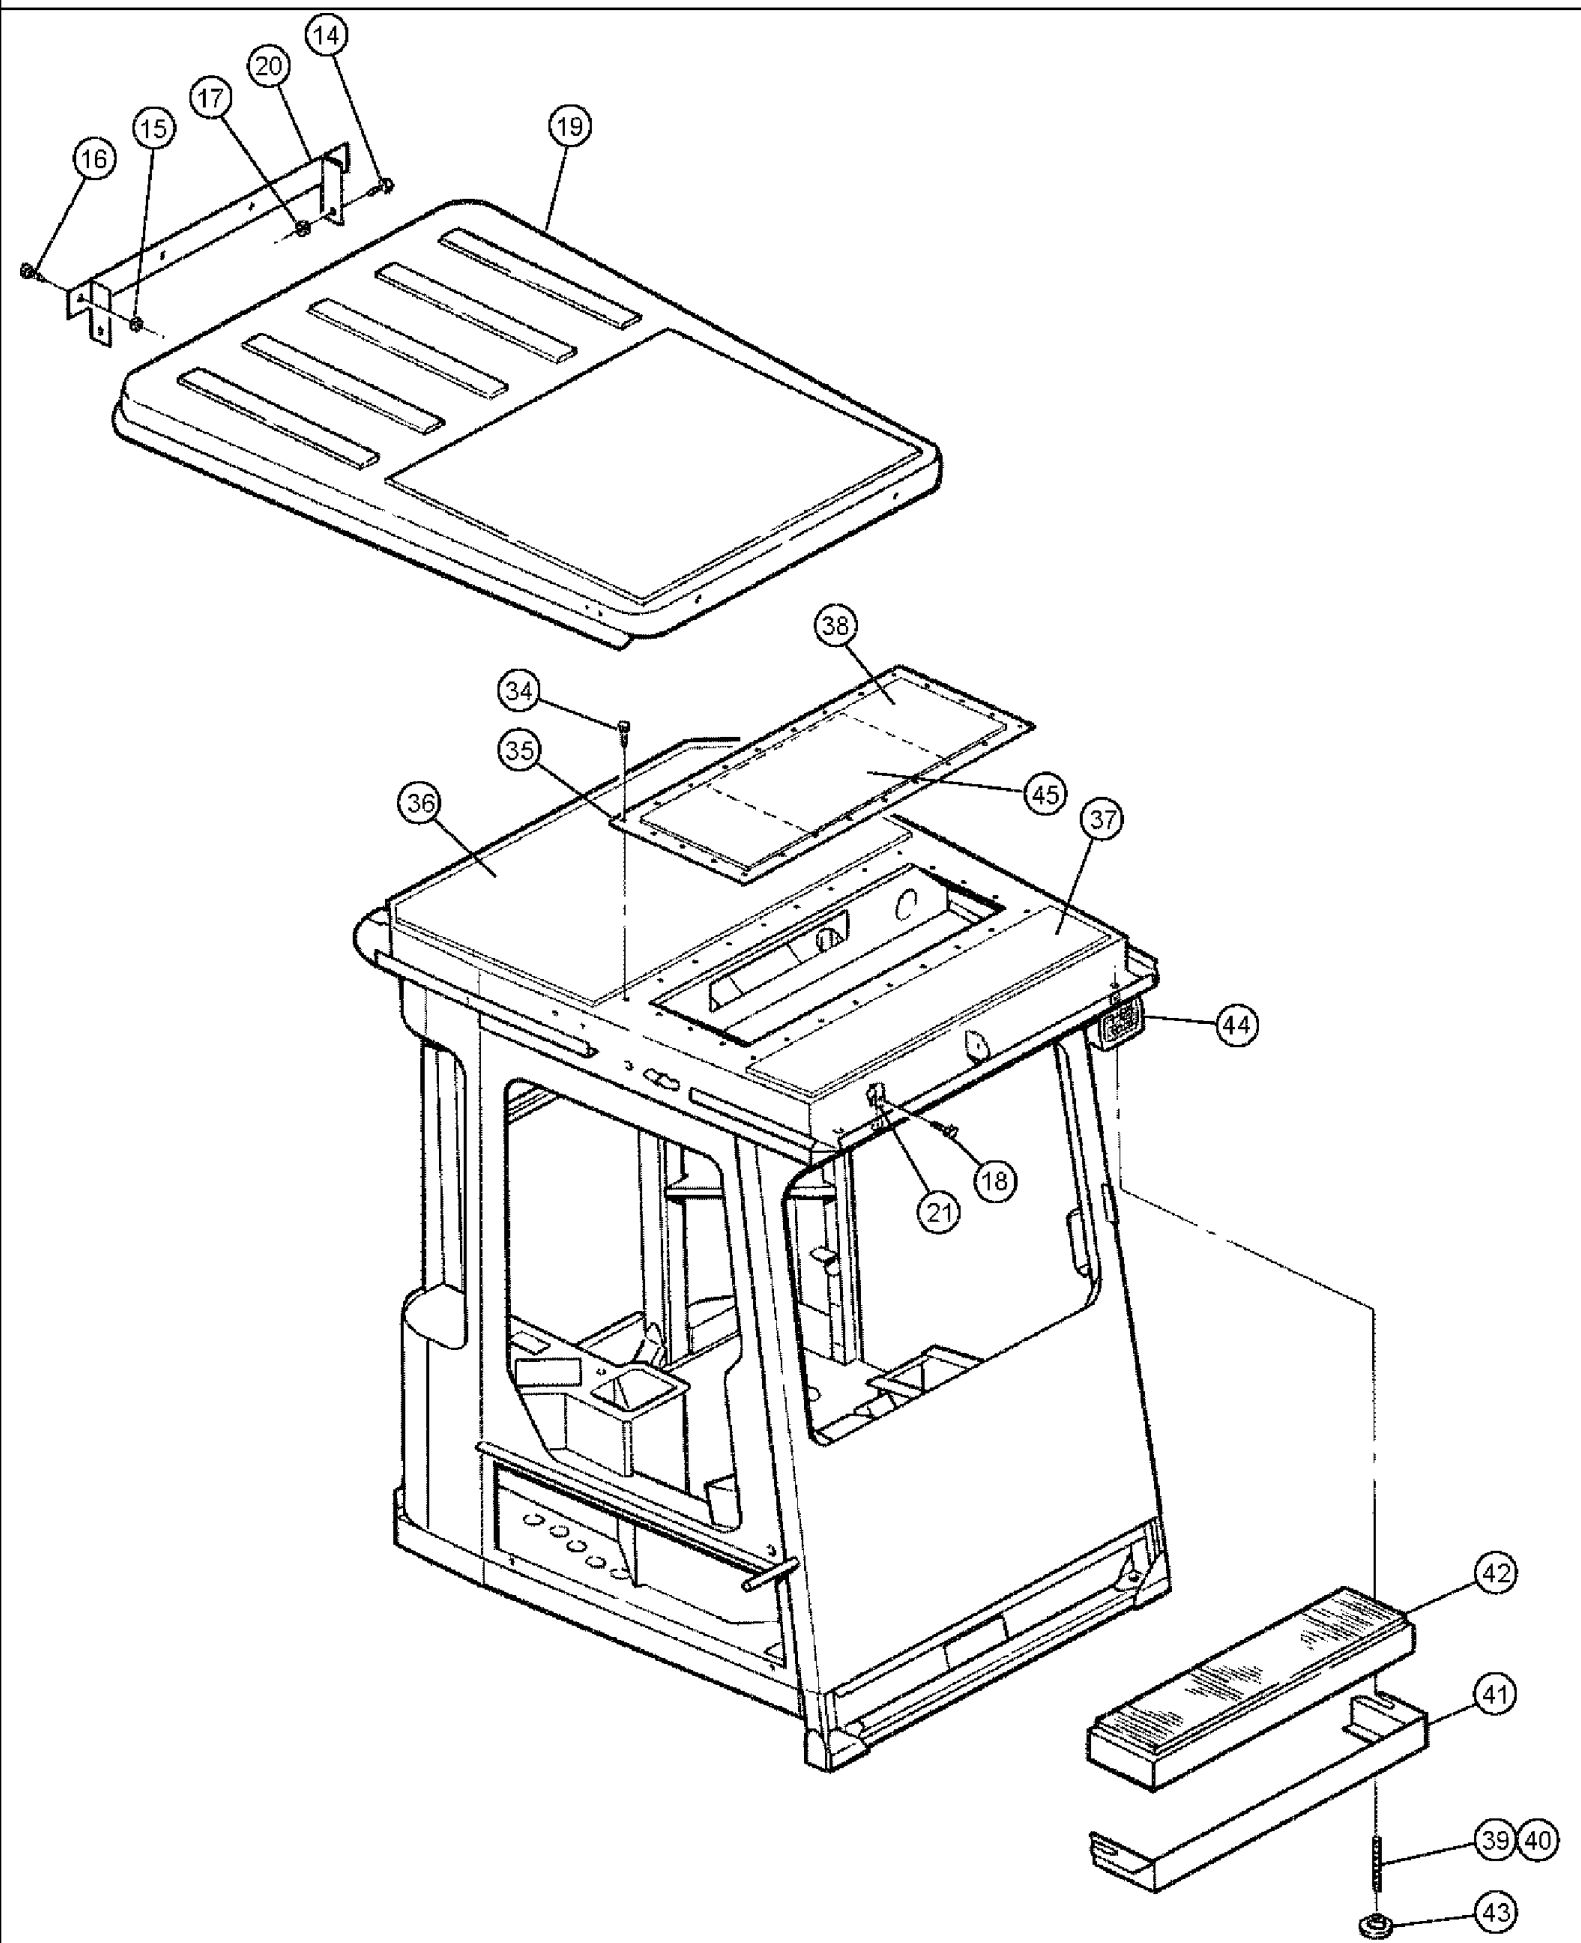

SPX3310 PATRIOT SPRAYER

02-001 ROOF

сылка	Номер детали	Кол-во	Описание
14	BN50254	2	BOLT, 3/8-16 X 1, HH, SS
15	BN50057	4	NUT, 5/16-18 WHIZ LOCK SS
16	BN50222	4	BOLT, 5/16-18 X .75, TH, SS, PH
17	BN50759	2	NUT, 3/8-16, NLN, SS
18	BN50248	2	BOLT, 3/8-16 X 1, TH, SS, PHIL.
19	BN311759	1	ROOF, CAB (RED)
20	BN67226	1	HINGE, HALF WELDMENT
21	BN69828	2	NUT, "U" 3/8-16
34	413-68	28	BOLT, Hex, 3/8"-16 x 1/2", G5, Full Thd, HH
35	BN304231	1	PANEL, ACCESS, ROOF
	BN300175	28	WASHER, 3/8, FW, G8, ASSOCIATED PART OF ACCESS PANEL, ROOF, P/N BN304231
	BN304228	1	RUBBER SEAL, 1/4 X 3/4 X 43.5, ASSOCIATED PART OF ACCESS PANEL, ROOF, P/N BN304231
	BN304229	1	RUBBER SEAL, 1/4 X 3/4 X 45.75, ASSOCIATED PART OF ACCESS PANEL, ROOF, P/N BN304231
	BN304230	2	RUBBER SEAL, 1/4 X 3/4 X 19, ASSOCIATED PART OF ACCESS PANEL, ROOF, P/N BN304231
36	BN304240	1	INSULATOR, RUBBER, CAB ROOF, RR
37	BN304239	1	INSULATOR, RUBBER, CAB ROOF, FR
38	BN304232	1	INSULATOR, RUBBER, ACCESS PANEL
39	BN22055	2	ROD, 3/8-16 SS THD ROD 2.38
40	BN50062	4	NUT, 3/8-16, WLN, SS
41	BN65271	1	RETAINER, WLDMT-FILTER
42	87267368	1	FILTER, CAB, CHARCOAL, PANEL
	87267364	1	DECAL, CAB FILTER SERVICE, ASSOCIATED PART OF FILTER, CAB, CHARCOAL PANEL, P/N 87267368
43	BN65448	2	KNOB, 3/8"-16(F)
	BN50146	2	WASHER, 3/8, FW, SS, ASSOCIATED PART OF KNOB 3/8"-16(F), P/N BN65448
44	BN66131	4	LAMP, PEDASTAL MOUNT
	BN300873	1	BULB, HALOGEN H3 12-VOLT, SERVICE PARTS FOR REF. 44
45	BN319432	1	FOAM, ROOF PANEL, BOTTOM