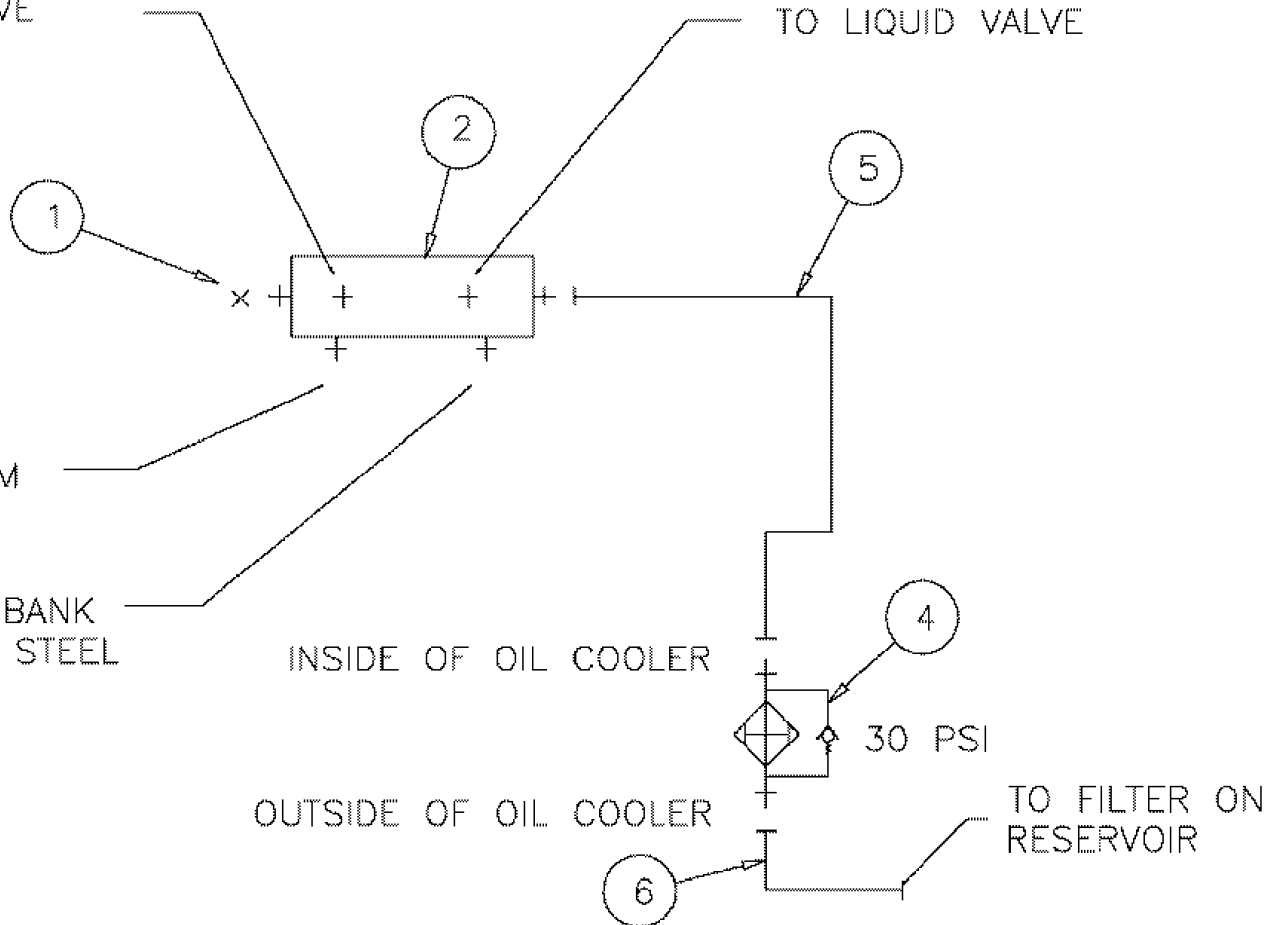

TO RELIEF VALVE

TO LIQUID VALVE

TO INNER BOOM
FOLD RELIEF

TO 8 BANK
VALVE STEEL
LINE

INSIDE OF OIL COOLER

OUTSIDE OF OIL COOLER

30 PSI

TO FILTER ON
RESERVOIR