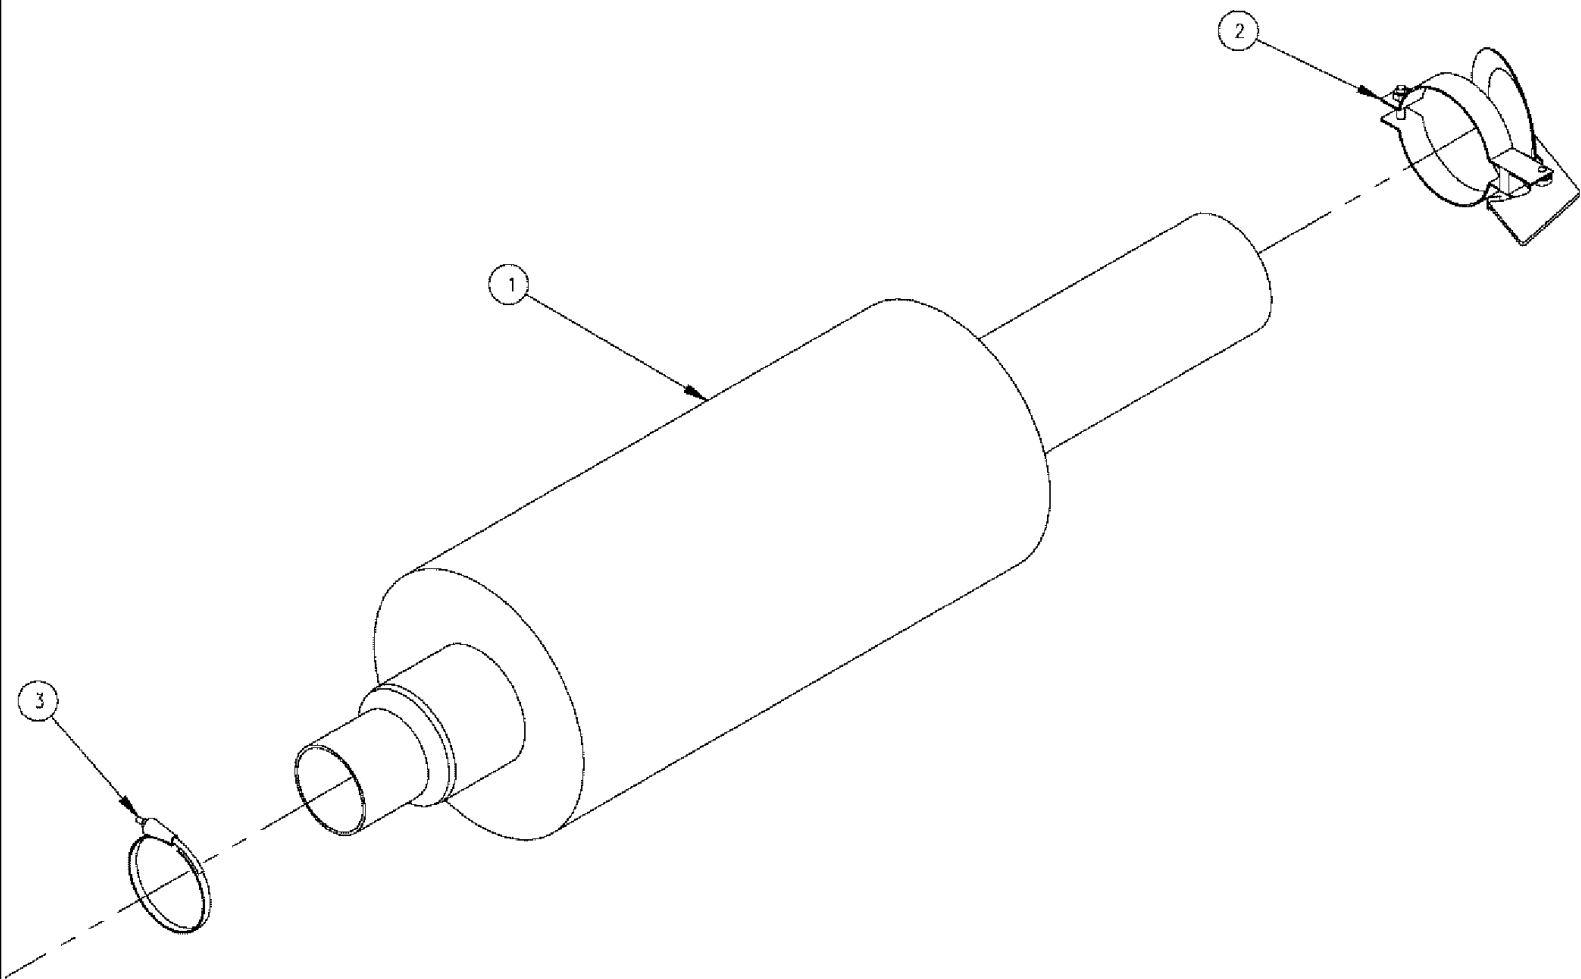

SPX3310 PATRIOT SPRAYER

03-037 MUFFLER GROUP

сылка	Номер детали	Кол-во	Описание
1	87268887	1	MUFFLER, 3" INLET X 4" OUT.
2	BN310690	1	CAP, RAIN MUFFLER
3	BN310689	1	CLAMP, MUFFLER (BENT BOLT)