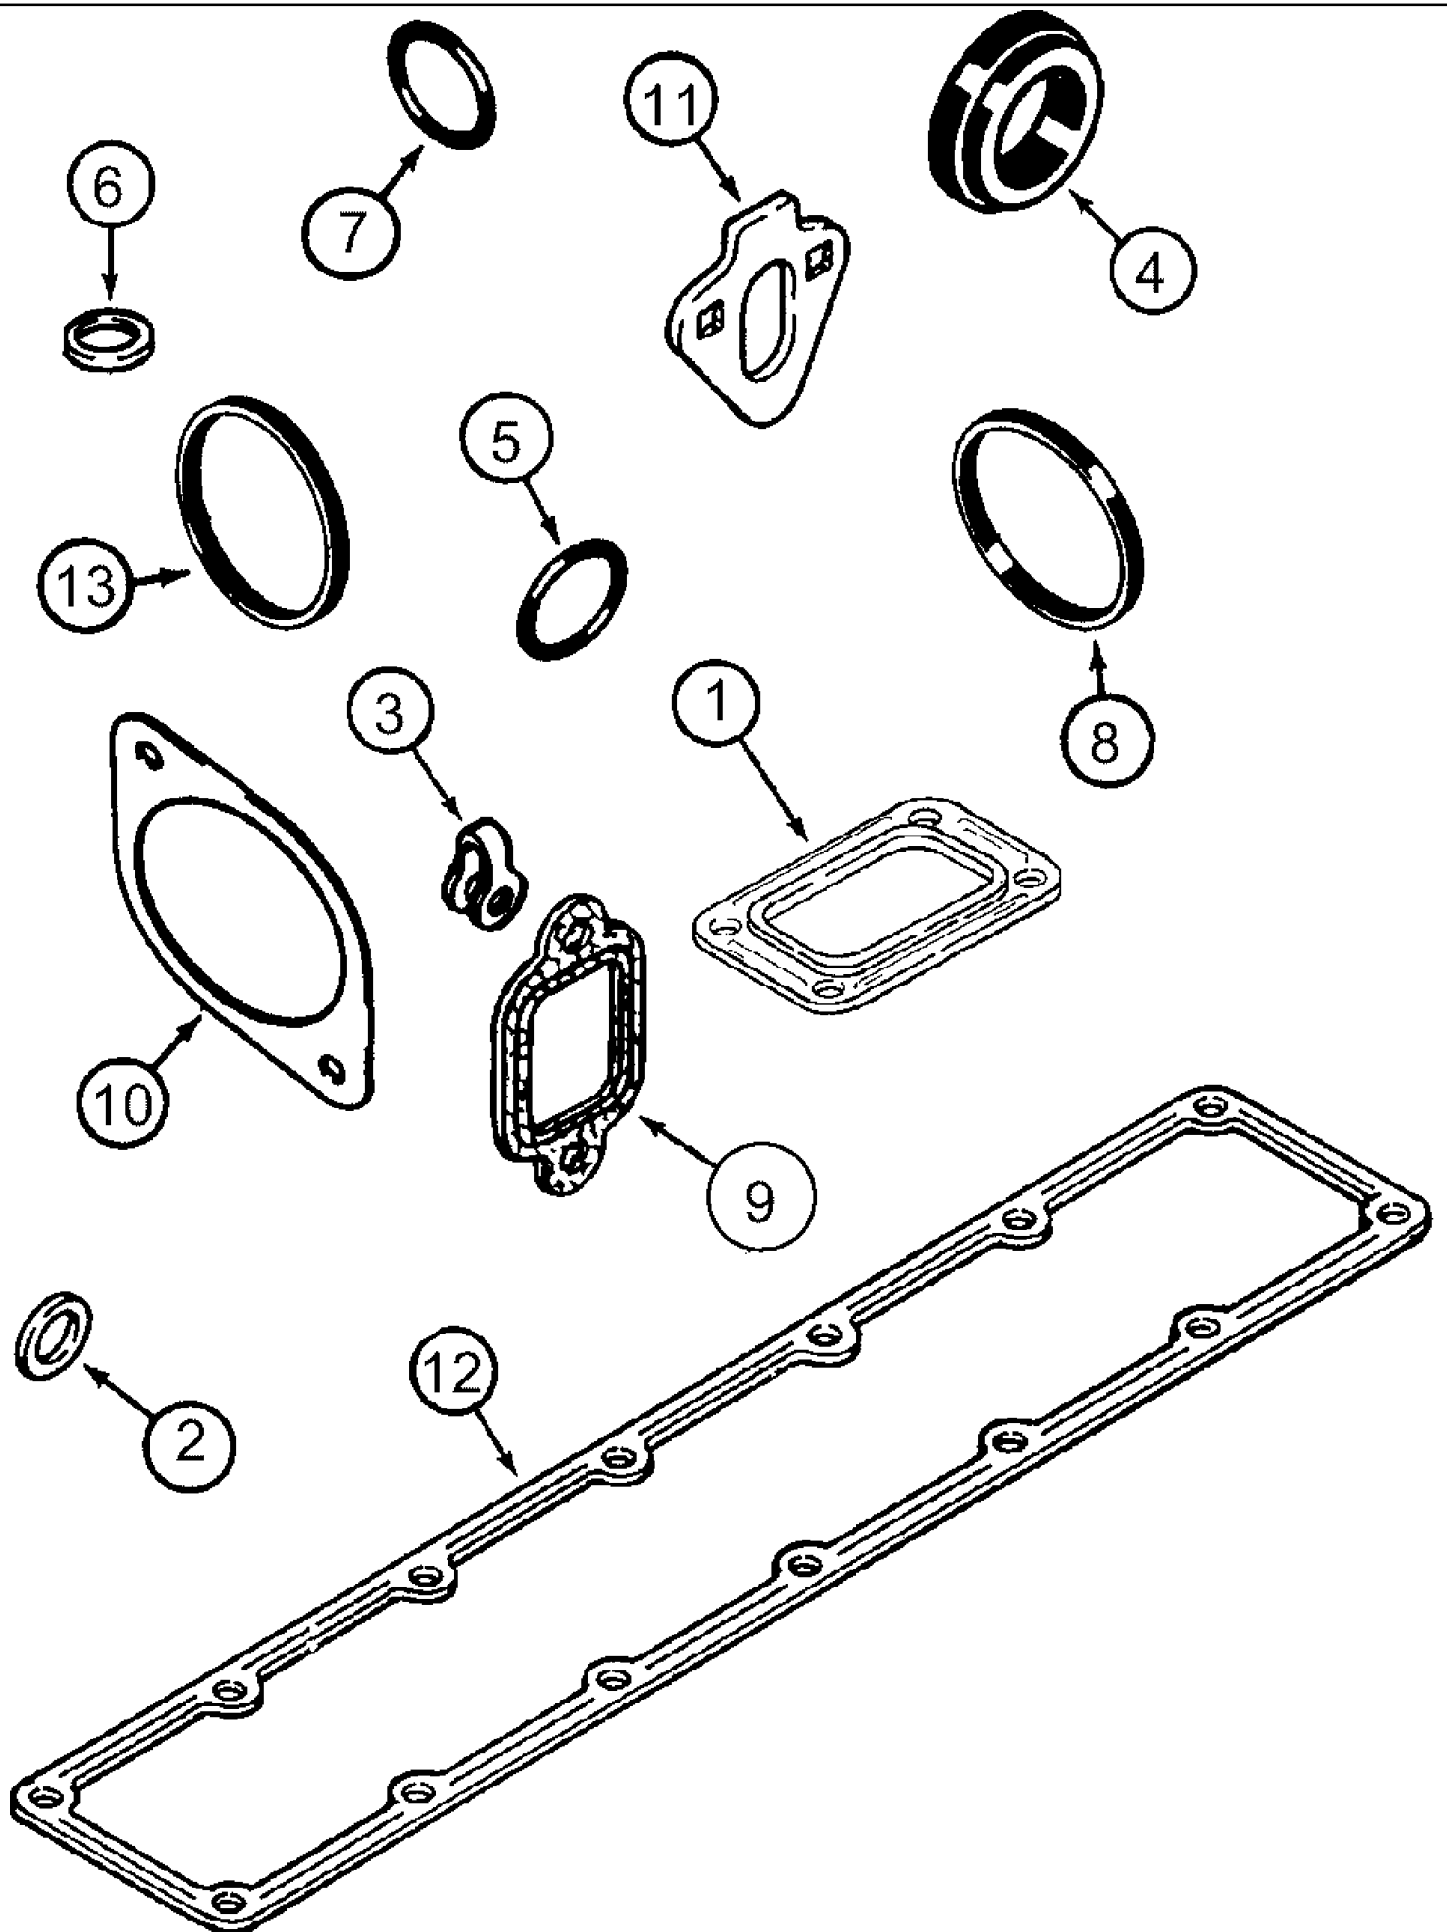

SPX3310 PATRIOT SPRAYER

03-024 BASIC ENGINE GASKET KIT

сылка	Номер детали	Кол-во	Описание
1	J919369	1	GASKET, TURBOCHARGER
2	J902425	1	WASHER, SEALING 22 MM ID
3	J903380	6	SEAL, BANJO
4	J903475	1	SEAL, RECTANGULAR
5	J906696	2	SEAL, RECTANGULAR
6	J906697	1	SEAL, RECTANGULAR
7	J909356	6	SEAL, INJECTOR BODY
8	J923331	2	GASKET, THERMOSTAT
9	J927154	6	GASKET, EXH. MANIFOLD
10	J929751	1	GASKET, ACCESSORY DRIVE COVER
11	J931059	2	GASKET, LIFT PUMP
12	J938152	1	GASKET, INT MANIFOLD COVER
13	J935032	1	SEAL, RECTANGULAR
	222-993	2	GASKET, 3/8 Tube, FI, Copper, COP FLARE, (Not shown)
	238-5013	2	O-RING, -013, 70 Duro, .426" ID x .070" Thk, CLASS 5, (Not shown)
	637-62081	1	O-RING, CI 6, 8.1MM ID x 1.6 Thk, (Not shown)
	J937706	2	GASKET, OIL DRAIN, (Not shown)
	J906659	6	SEAL, INJ. TIP 1.5 MM, (Not shown)
	J910517	1	O-RING, (Not shown)
	J912473	1	O-RING, REAR SEAL COVER, (Not shown)
	J918187	2	RING, PACKING, SEALING, (Not shown)
	J918188	2	WASHER, SEALING, (Not shown)
	J918192	2	RING, PACKING, WASHER, SEALING-M14, (Not shown)
	924605	1	D-SHAPED RING, (Not shown)
	J935171	4	WASHER, SEALING, 12 MM, (Not shown)