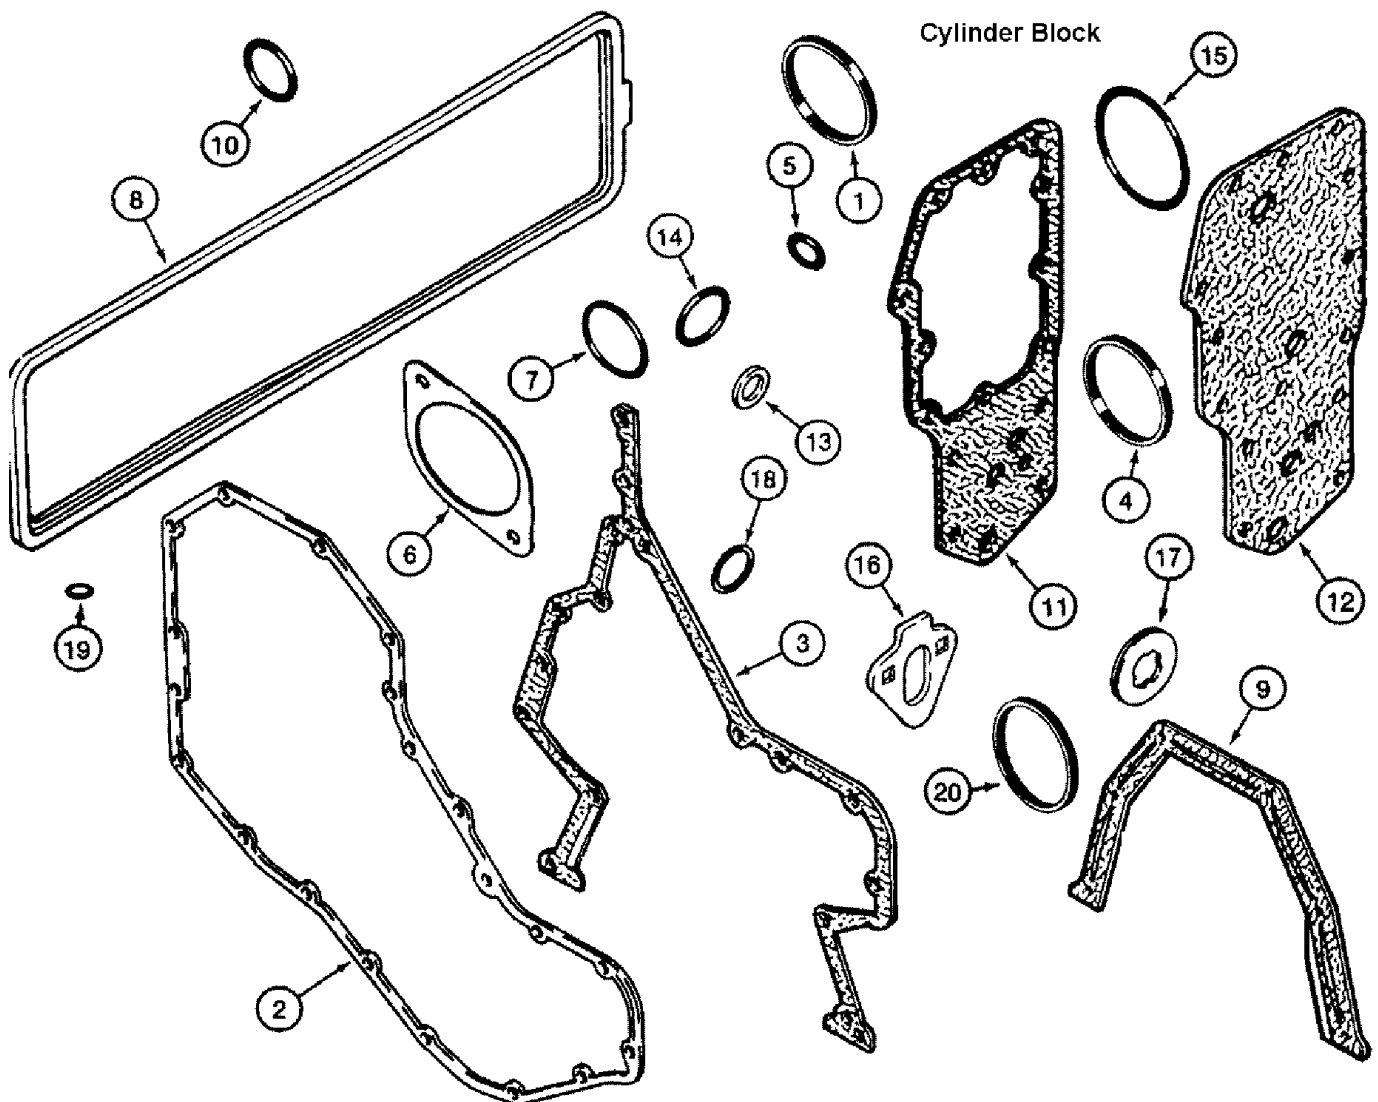

Cylinder Block

SPX3310 PATRIOT SPRAYER

03-023 GASKET KITS

сылка	Номер детали	Кол-во	Описание
	A77925	1	KIT, GASKET, CONSISTS OF REF. 1 TO 15, PARTS OF VALVE GRIND
1	J923331	1	GASKET, SEE FIG. 03-016 AND FIG. 03-024, PARTS OF VALVE GRIND
2	J921640	12	SEAL, SEE FIG. 03-017, PARTS OF VALVE GRIND
3	J919369	1	GASKET, MOUNTING, SEE FIG. 03-009 AND FIG. 03-024, PARTS OF VALVE GRIND
4	J905443	6	GASKET, MANIFOLD, USED WITH : A77871, PARTS OF VALVE GRIND
4A	J927154	6	GASKET, MANIFOLD, SEE FIG. 03-009 AND FIG. 03-024, USED WITH : A77925, PARTS OF VALVE GRIND
5	J931347	1	GASKET, MOUNTING, USED WITH : A77871, PARTS OF VALVE GRIND
5A	J938152	1	GASKET, MOUNTING, SEE FIG. 03-010, 03-008 AND 03-024, USED WITH : A77925, PARTS OF VALVE GRIND
6	J931350	1	GASKET, MOUNTING, USED WITH : A77871, PARTS OF VALVE GRIND
6A	J285747	1	GASKET, MOUNTING, USED WITH : A77925, PARTS OF VALVE GRIND
7	J930426	1	GASKET, MOUNTING, PARTS OF VALVE GRIND
8	J930906	6	GASKET, SEE FIG. 03-016, PARTS OF VALVE GRIND
9	J903380	6	SEAL, SEE FIG. 03-024 AND SEE FIG. 03-025, PARTS OF VALVE GRIND
10	J906659	6	SEAL, 7 MM, SEE FIG. 03-024 AND SEE FIG. 03-028, PARTS OF VALVE GRIND
11	J909356	6	SEAL, SEE FIG. 03-024 AND SEE FIG. 03-028, PARTS OF VALVE GRIND
12	J914856	1	GASKET, MOUNTING, PARTS OF VALVE GRIND
13	J823921	1	GAUGE, PARTS OF VALVE GRIND
15	J935449	6	ISOLATOR, SEE FIG. 03-016, PARTS OF VALVE GRIND
	A77964	1	PACKAGE, SEALS, CONSISTS OF REF. 1 TO 20, PARTS OF CYLINDER BLOCK
1	J903475	1	SEAL, SEE FIG. 03-007 AND FIG. 03-024, PARTS OF CYLINDER BLOCK
3	J931351	1	GASKET,
4	J915772	1	SEALRING, SEE FIG. 03-007, PARTS OF CYLINDER BLOCK
5	J913994	1	O-RING, SEE FIG. 03-007, PARTS OF CYLINDER BLOCK
6	J929751	1	GASKET, SEE FIG. 03-021 AND FIG. 03-024, PARTS OF CYLINDER BLOCK
7	238-5341	1	O-RING, -341, 70 Duro, 3.475" ID x .210" Thk, SEE FIG. 03-006, PARTS OF CYLINDER BLOCK
8	J284623	1	GASKET, SEE FIG. 03-019, PARTS OF CYLINDER BLOCK
9	J938159	1	GASKET, MOUNTING, SEE FIG. 03-020, PARTS OF CYLINDER BLOCK
10	J906697	1	SEAL, 50 MM ID, SEE FIG. 03-019 AND FIG. 03-024, PARTS OF CYLINDER BLOCK
11	87549580	1	GASKET, OIL COOLER CORE, PARTS OF CYLINDER BLOCK
11	J942914	1	GASKET, OIL COOLER CORE, PARTS OF CYLINDER BLOCK, INDICATES OLD PART NUMBER OR CAN ORDER NEWER PART NUMBER LISTED ABOVE
12	J929792	1	GASKET, MOUNTING, SEE FIG. 03-014, PARTS OF CYLINDER BLOCK
13	J902425	1	WASHER, SEE FIG. 03-026 AND FIG. 03-048
14	J906696	1	SEAL, 38 MM ID, PARTS OF CYLINDER BLOCK
15	J912473	1	O-RING, SEE FIG. 03-004 AND FIG. 03-024, PARTS OF CYLINDER BLOCK
16	J931059	1	GASKET, MOUNTING, SEE FIG. 03-024, PARTS OF CYLINDER BLOCK
17	J928759	8	SEAL, SEE FIG. 03-019, PARTS OF CYLINDER BLOCK
18	238-5212	1	O-RING, -212, 70 Duro, .859" ID x .139" Thk, SEE FIG. 03-004, PARTS OF CYLINDER BLOCK
19	J929457	1	O-RING, 23/32 ID X 7/64, SEE FIG. 03-014, PARTS OF CYLINDER BLOCK
20	J935032	1	SEAL, PARTS OF CYLINDER BLOCK
	A77996	1	KIT, GASKET, BASIC ENGINE SEE FIG. 03-024, PARTS OF CYLINDER BLOCK, (Not shown)