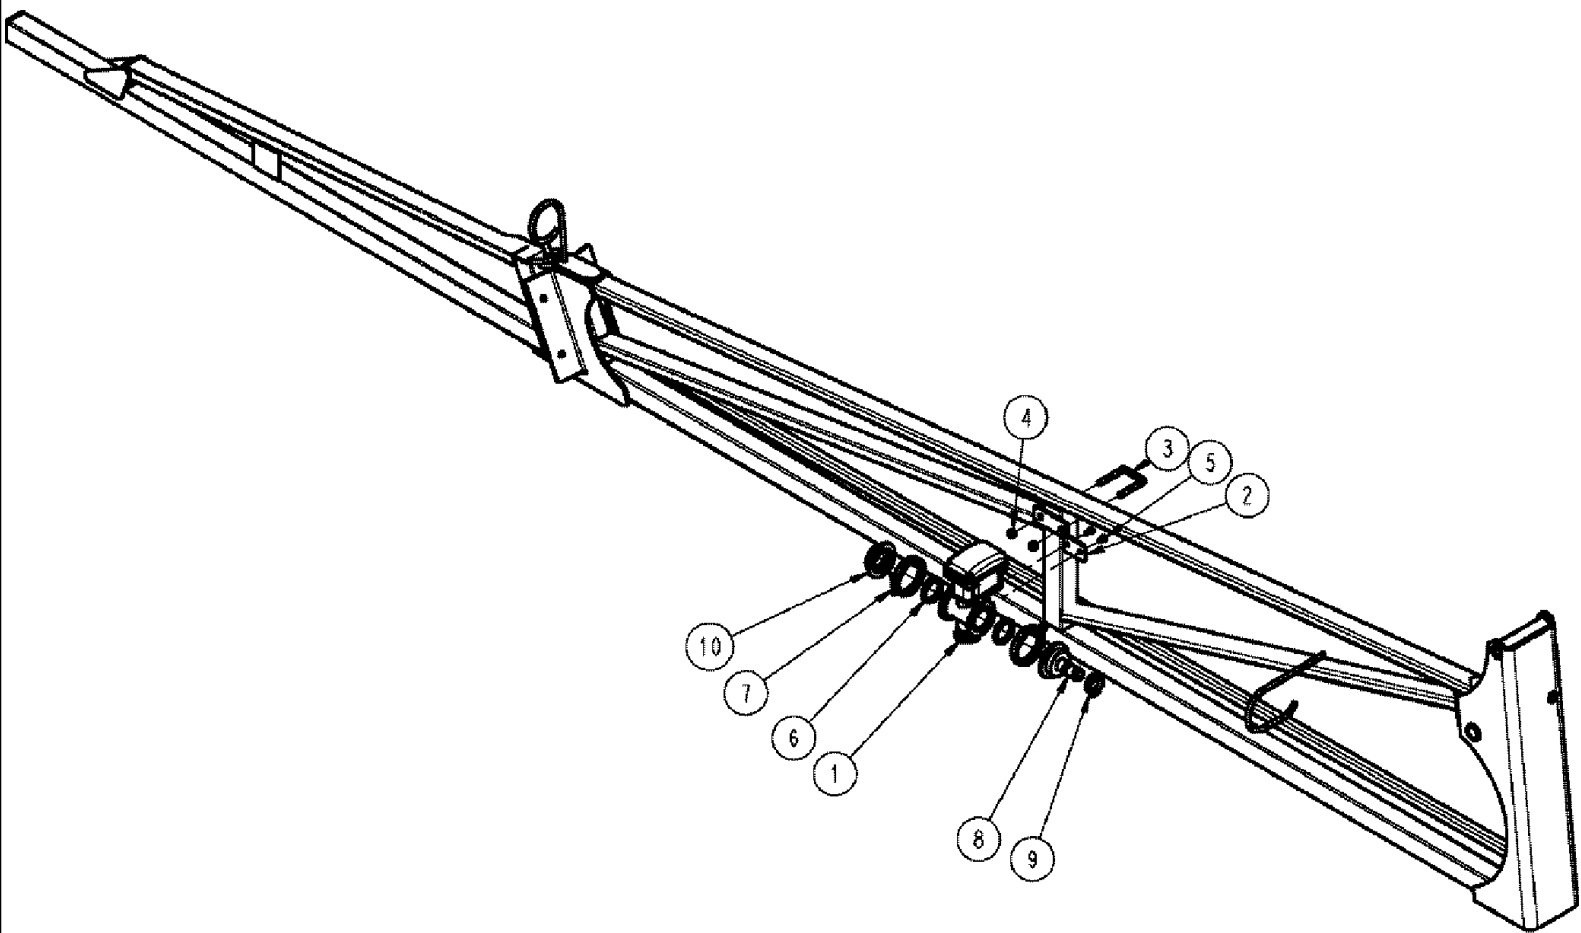

SPX3310 PATRIOT SPRAYER

09-033 BOOM VALVE GROUP, OUTER, LO-FLOW

сылка	Номер детали	Кол-во	Описание
1	87268840	1	VALVE, MANIFOLD-BOOM, SEE FIG 09-037
2	87265462	1	MOUNTING PARTS, RAVEN VALVE
3	BN319919	1	U-BOLT, SQ BND 2.06 ID X 3/8
4	BN50759	2	NUT, 3/8-16, NLN, SS
5	BN50697	2	BOLT, 1/4-20 X .5, HH, SS
6	BN303204	1	GASKET, 2" EPDM
7	BN303199	1	CLAMP, 2" STD FLG
8	BN317966	1	STRAINER ASSY., 2" FLANGE X 1" HB
9	BN75990	1	CLAMP, SS-#16.81 TO 1.5 A
10	BN304317	1	PLUG, 2" FLANGE