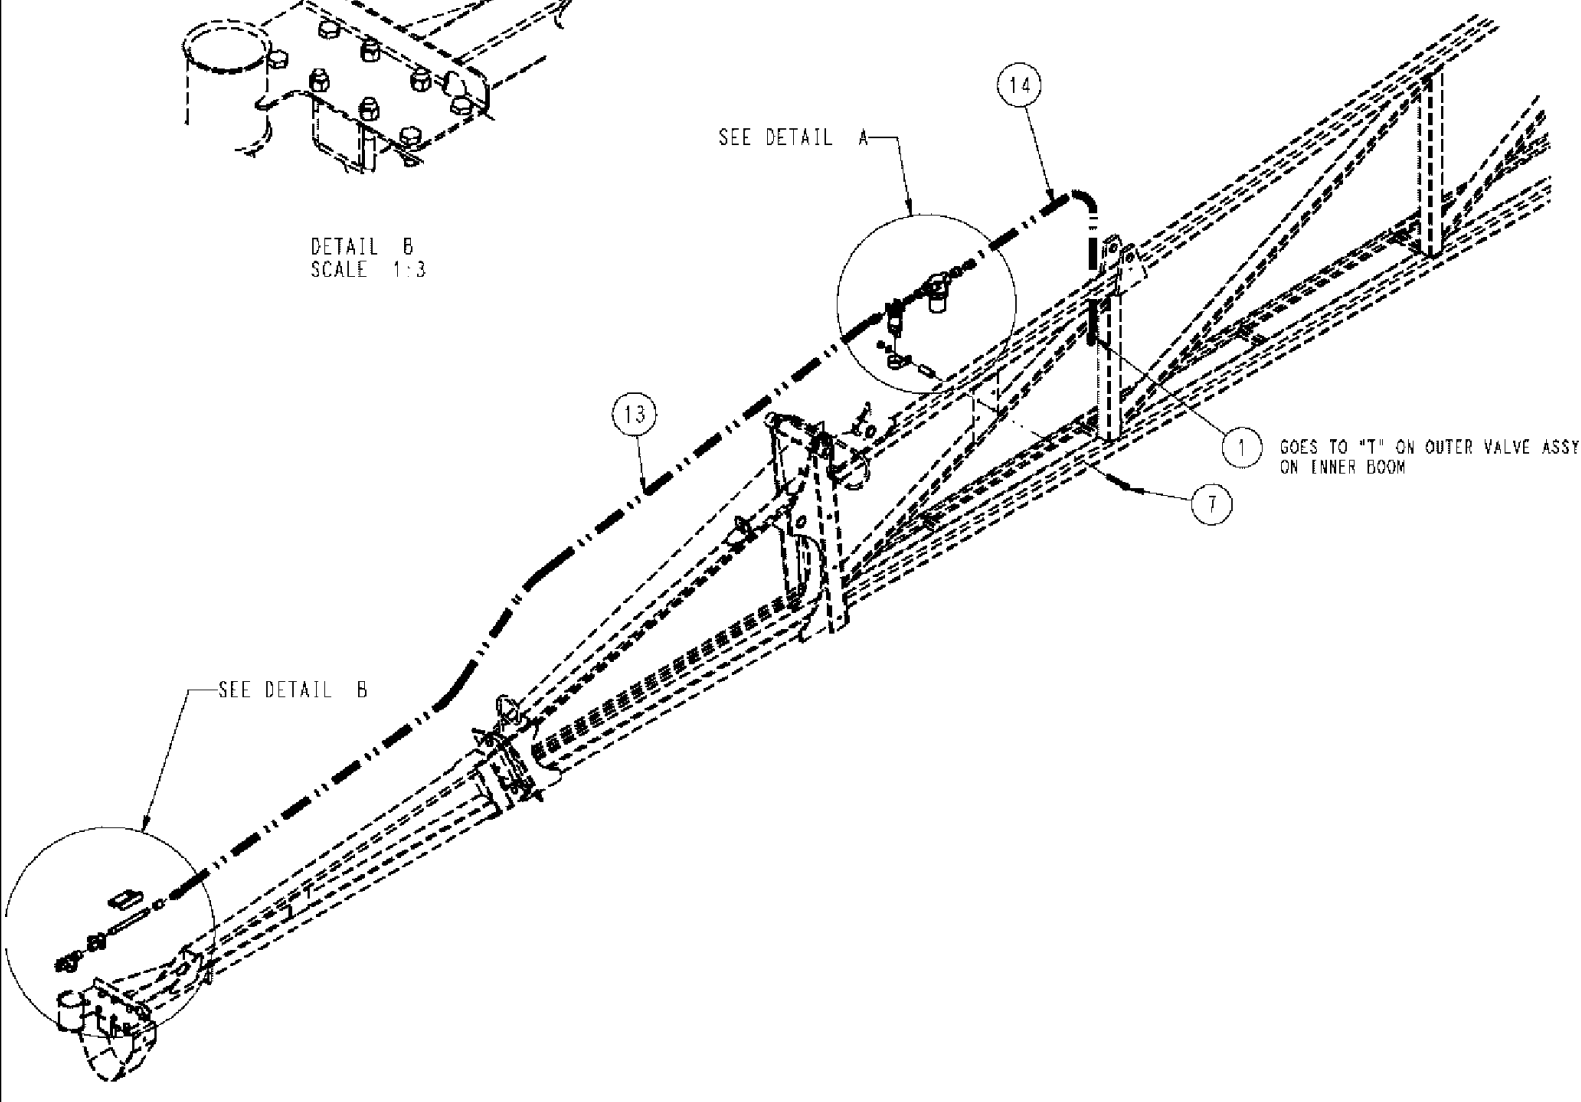

SEE DETAIL B

SEE DETAIL A

GOES TO "T" ON OUTER VALVE ASSY
ON INNER BOOM

SPX3310 PATRIOT SPRAYER

11-009 FENCE ROW NOZZLE GROUP, 80', LEFT BOOM

сылка	Номер детали	Кол-во	Описание
1	BN2399412	1	CONNECTOR, HYD., TUBE MC38038
2	BN2399403	3	CONNECTOR, MC38014
3	343778A1	1	SOLENOID, VALVE, 1/4 NPT
4	BN50759	1	NUT, 3/8-16, NLN, SS
5	BN50146	1	WASHER, 3/8, FW, SS
6	515-23365	1	CLAMP, 1 7/16", Insul, 3/8" Bolt,
7	BN50272	1	BOLT, 3/8-16 X 2.75, HH, SS
8	86986105	1	CLAMP, NOZZLE
9	BN73015	1	COUPLING, 1/4" NPT SS FULL
10	BN313361	1	NIPPLE, LUBE, 1/4" NPT X 6.0SS
11	BN313256	1	NOZZLE INJECTION, W/SWIVEL
12	BN313255	1	NOZZLE INJECTION, W/CHECK VALVE
13	BN322081	1	TUBE, BLACK, 3/8 X 160"
14	BN322073	1	TUBE, BLACK, 3/8 X 36"
15	86986808	1	NIPPLE, LUBE, NIP, .25 X SHORT, PP
16	87565152	1	STRAINER, ELEMENT, .5 FP, 50 MESH, PP
	87577399	1	SCREEN, 50 MESH, SS, SERVICE PARTS FOR REF. 16
	87577400	1	STRAINER, ELEMENT, HEAD, .50MP, SERVICE PARTS FOR REF. 16
	87577401	1	SUCTION BOWL, MINI, BLK, SERVICE PARTS FOR REF. 16
	87577402	1	VITON, SERVICE PARTS FOR REF. 16
17	BN304521	2	REDUCER, .50 MP .25FP, PP
18	BN300892	1	TUBE, 3/8 BOLT