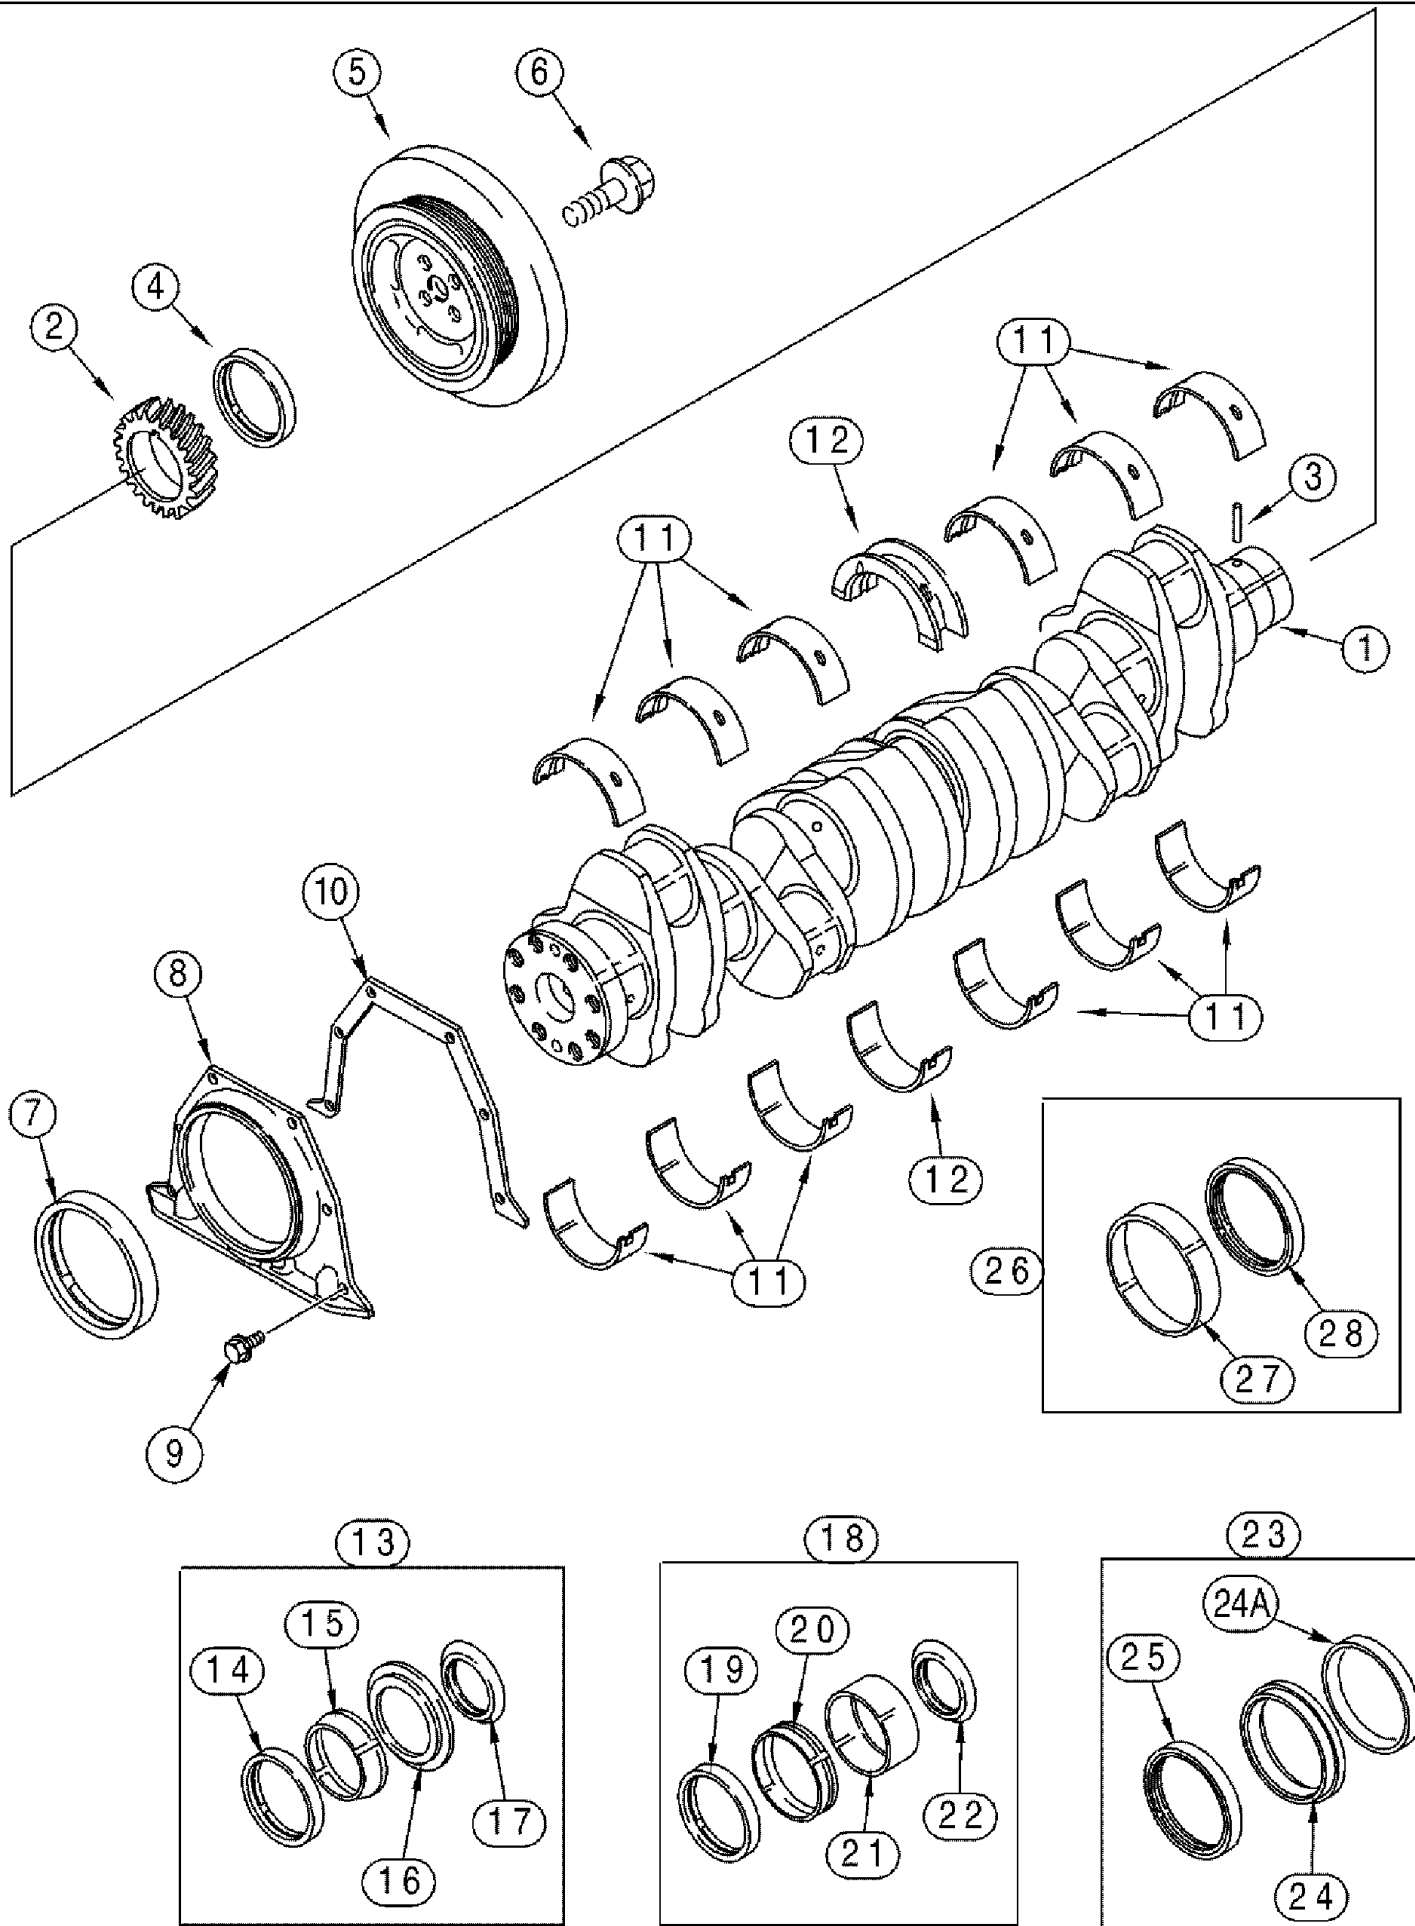

SPX3310 PATRIOT SPRAYER

03-020 CRANKSHAFT

сылка	Номер детали	Кол-во	Описание
	JR908032	AR	REMAN-CRANKSHAFT, NORTH AMERICA ONLY - ORDER: J908032
	JC908032	AR	CORE-CRANKSHAFT, RETURN NUMBER
1	J908032	1	CRANKSHAFT, SSY - CONSISTS OF REF. 2, 3
2	J929027	1	PINION,
3	J904483	1	PIN,
4	NSS	1	NOT SERVICED SEPARATELY, SEAL (ORDER REF. 13 OR 18)
5	J918999	1	DAMPER, PULLEY
6	J903857	4	BOLT, FLANGE M12 X 36
7	NSS	1	NOT SERVICED SEPARATELY, SEAL (ORDER REF. 23)
8	J936904	1	COVER, REAR,
9	845-6015	6	BOLT, Hex Flg, M6 x 15, 8.8, Full Thd,
10	J938159	1	GASKET, MOUNTING
11	A77405	6	BEARING, CRANKSHAFT, (STANDARD)
11	A77472	6	BEARING, CRANKSHAFT, (UNDERSIZE : 0.25 MM)
11	A77474	6	BEARING, CRANKSHAFT, (UNDERSIZE : 0.50 MM)
11	A77476	6	BEARING, CRANKSHAFT, (UNDERSIZE : 0.75 MM)
11	A77478	6	BEARING, CRANKSHAFT, (UNDERSIZE : 1.00 MM)
12	A77896	1	BEARING, THRUST, CRANKSHAFT (STANDARD)
12	A77473	1	BEARING, CRANKSHAFT (UNDERSIZE : 0.25 MM)
12	A77475	1	BEARING, CRANKSHAFT (UNDERSIZE : 0.50 MM)
12	A77477	1	BEARING, THRUST, CRANKSHAFT (UNDERSIZE : 0.75 MM)
12	A77479	1	BEARING, THRUST, CRANKSHAFT (UNDERSIZE : 1.00 MM)
12	A77841	1	BEARING, THRUST, CRANKSHAFT (UNDERSIZE : 0.50 MM, OVERSIZE : 0.50 MM)
12	A77840	1	BEARING, THRUST, CRANKSHAFT (UNDERSIZE : 1.00 MM, OVERSIZE : 1.00 MM)
13	A77889	1	PACKAGE, SEALS, CRANKSHAFT FRONT CONSISTS OF REF. 14 TO 17
14	NSS	1	NOT SERVICED SEPARATELY, SEAL
15	NSS	1	NOT SERVICED SEPARATELY, TOOL
16	NSS	1	NOT SERVICED SEPARATELY, TOOL
17	NSS	1	NOT SERVICED SEPARATELY, SHIELD
18	A77890	1	PACKAGE, SEALS, CRANKSHAFT FRONT, CONSISTS OF REF. 19 TO 22
19	NSS	1	NOT SERVICED SEPARATELY, SEAL
20	NSS	1	NOT SERVICED SEPARATELY, SLEEVE
21	NSS	1	NOT SERVICED SEPARATELY, TOOL
22	NSS	1	NOT SERVICED SEPARATELY, SHIELD
23	J934486	1	KIT, SERVICE, PACKAGE, SEALS, CRANKSHAFT, REAR, CONSISTS OF REF. 24 TO 25
24	NSS	1	NOT SERVICED SEPARATELY, TOOL
24A	NSS	1	NOT SERVICED SEPARATELY, TOOL
25	NSS	1	NOT SERVICED SEPARATELY, SEAL
26	A77810	1	KIT, SERVICE, CRANKSHAFT, REAR, CONSISTS OF REF. 27, 28
27	NSS	1	NOT SERVICED SEPARATELY, SLEEVE
28	NSS	1	NOT SERVICED SEPARATELY, SEAL