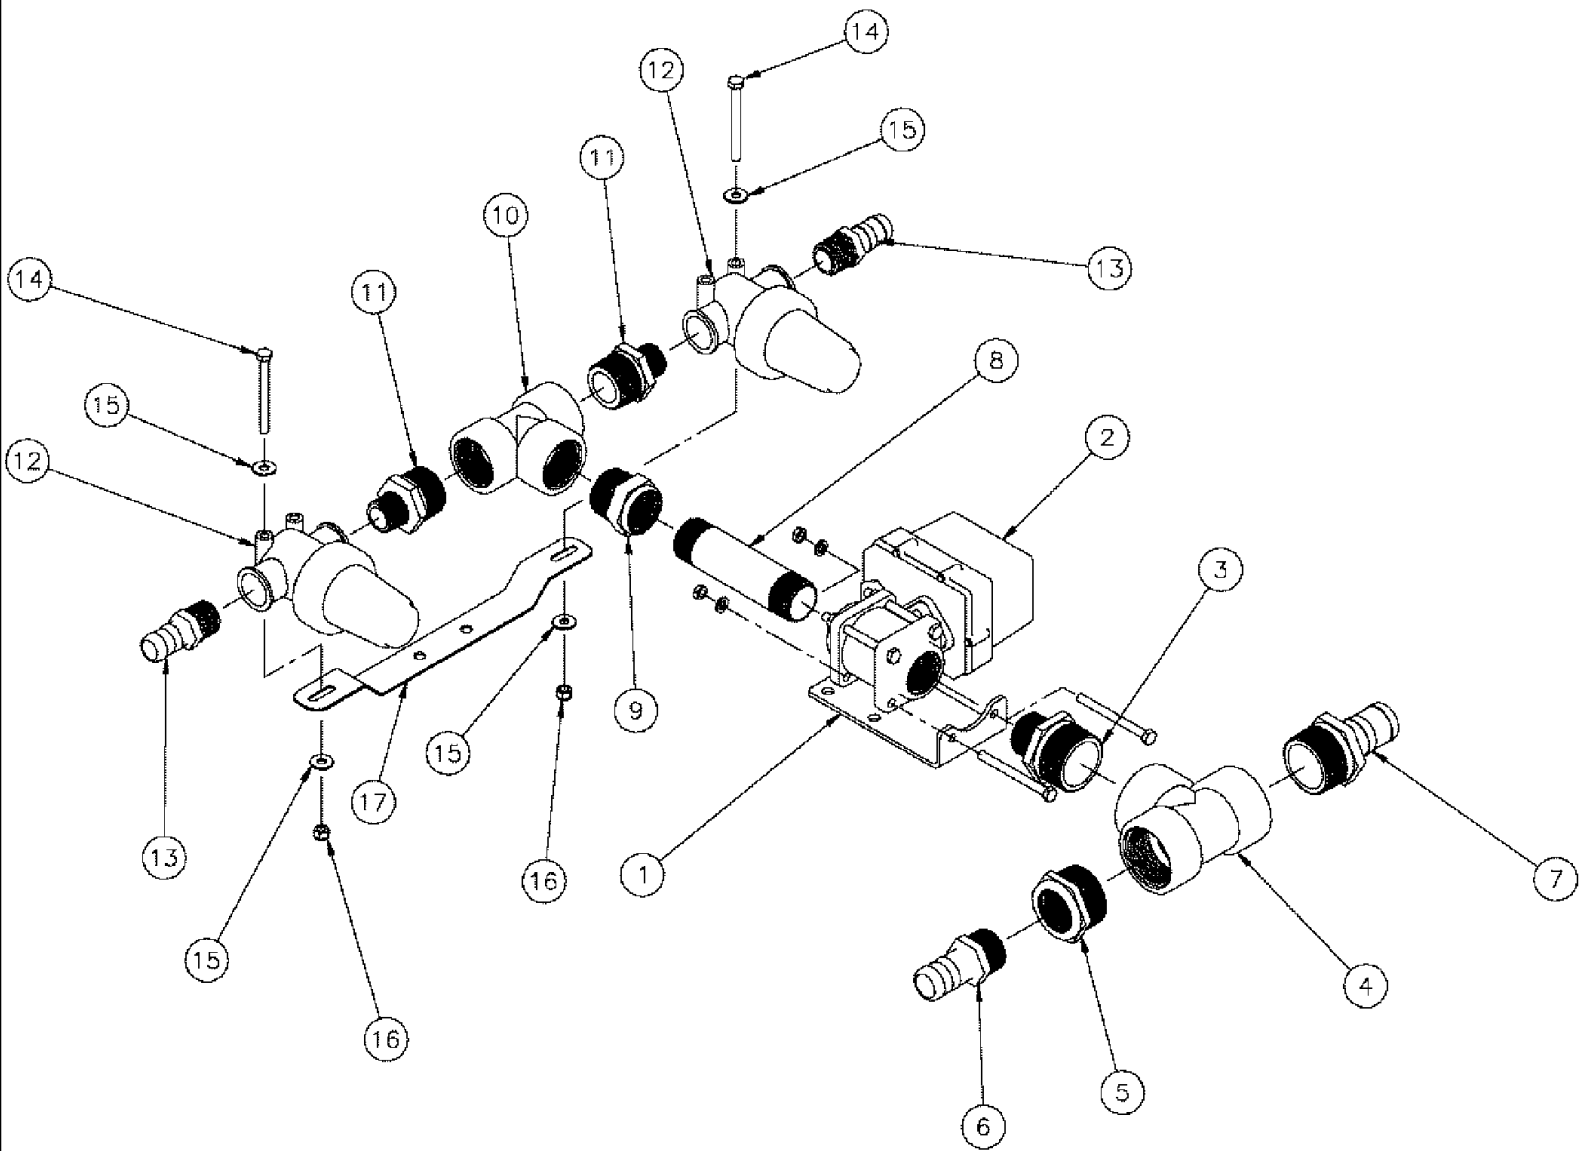

SPX3310 PATRIOT SPRAYER

09-026 VALVE PLUMBING GROUP, 5 SECTION INNER

сылка	Номер детали	Кол-во	Описание
1	BN320992	1	BRACKET, NPT BALL
2	87268179	1	VALVE, 1.25" BALL, ELECTRIC, SEE FIG 09-036
3	BN317158	1	NIPPLE, LUBE, 2" X 1.25" REDUC
4	BN73779	1	TEE, 2" POLY PIPE
5	BN73755	1	BUSHING, REDUCER, 2 X 1.25
6	BN73660	1	FITTING, 1-1/4 NPT X 1-1/4 HS
7	BN305163	1	FITTING, 2" MPT X 1.5" BRB
8	BN321466	1	NIPPLE, LUBE, 1.25 X 6, POLY
9	BN73726	1	BUSHING, BRONZE, 1-1/2 X 1-1/4 POLY
10	BN73714	1	TEE, 1.5" TEE POLY
11	BN73741	2	NIPPLE, LUBE, 1.5 X 1 POLY
12	BN320072	2	STRAINER ASSY., 1" NPT 50 M POLY, SEE FIG 09-034
13	BN53476	2	FITTING, POLY 1" NPT X 1" HS
14	BN320109	2	BOLT, 5/16-18 X 3.5, HH, SS
15	BN50142	4	WASHER, 5/16, FW, SS
16	BN55361	2	NUT, 5/16-18, NLN, SS
17	BN320993	1	BRACKET, STRAINER, TWO 1"