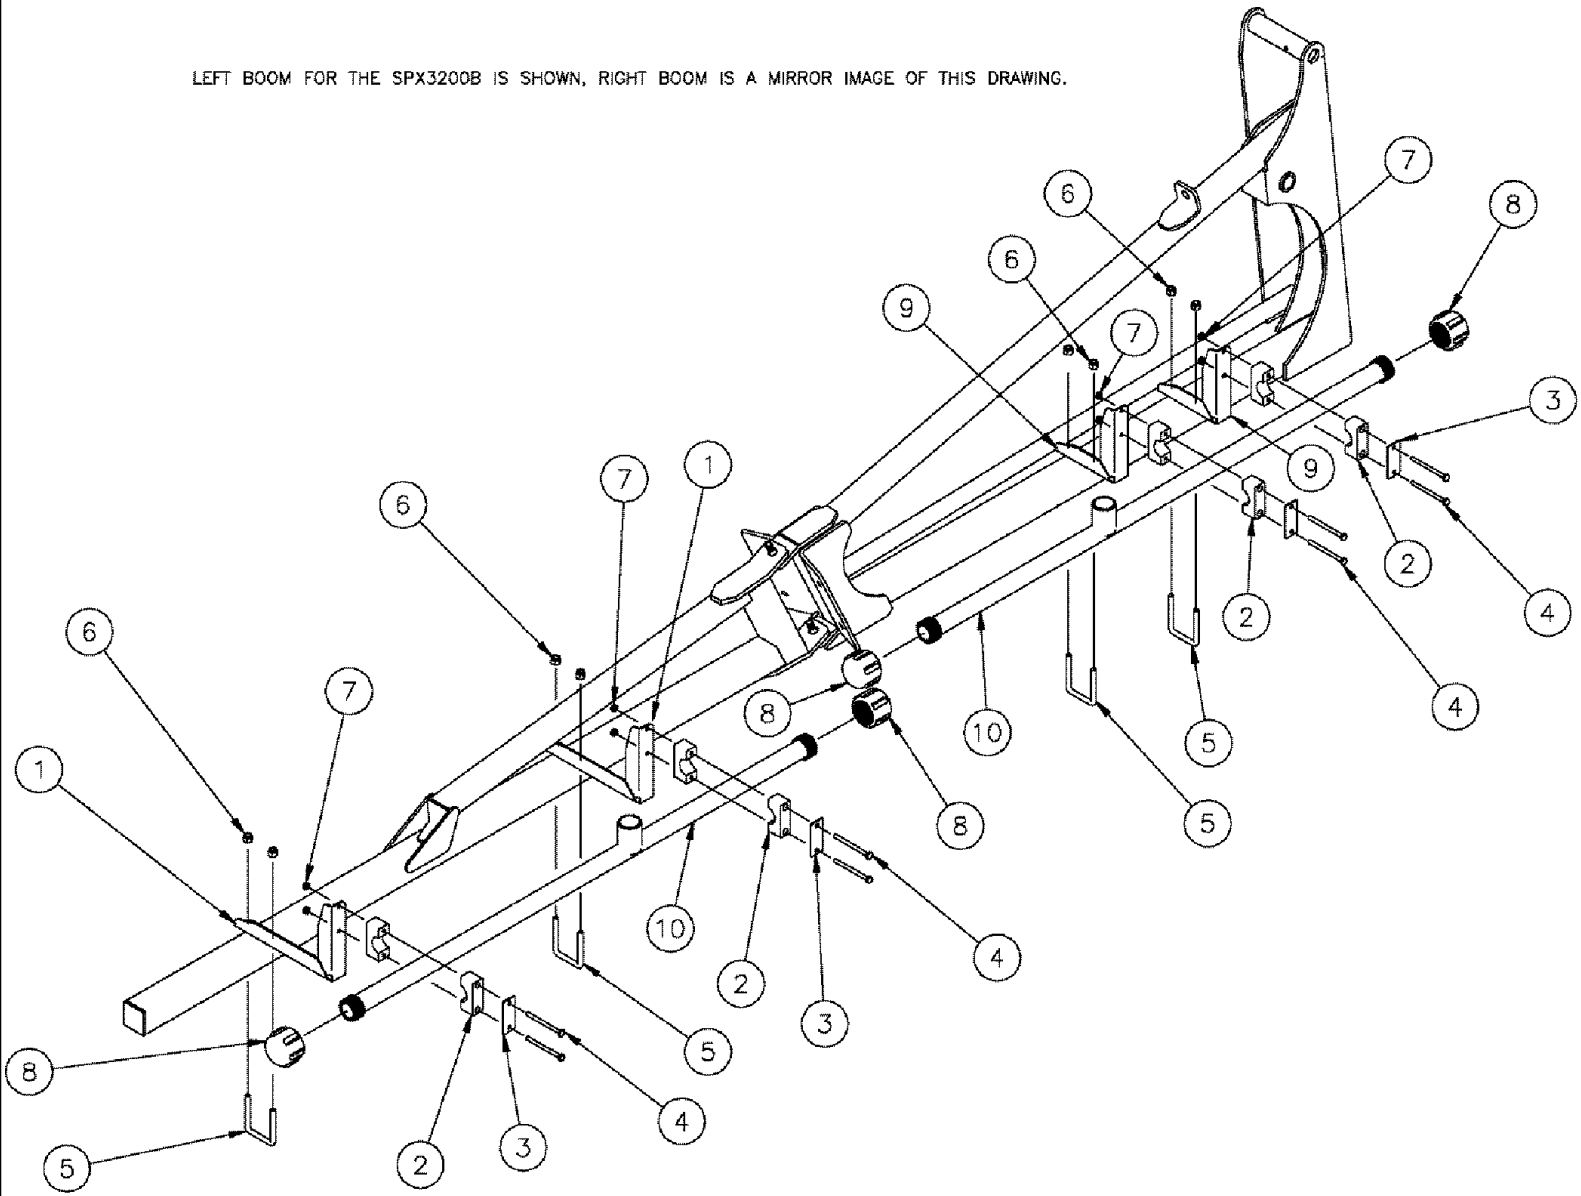

LEFT BOOM FOR THE SPX3200B IS SHOWN, RIGHT BOOM IS A MIRROR IMAGE OF THIS DRAWING.

SPX3310 PATRIOT SPRAYER

09-046 NOZZLE, 80' OUTER 20"

сылка	Номер детали	Кол-во	Описание
1	BN323974	2	BRACKET, MOUNT, SPRAY BAR
2	BN67054	4	CLAMP, 1.315" OD (PP)
3	BN309483	4	PLATE, TOP, SINGLE, SIZE 5
4	BN67050	8	BOLT, 1/4-20 X 3, HH, SS
5	BN319919	4	U-BOLT, SQ BND 2.06 ID X 3/8
6	BN50759	8	NUT, 3/8-16, NLN, SS
7	BN55359	8	NUT, 1/4-20, NLN, SS
8	BN73606	4	CAP, 1" POLY PIPE CAP
9	BN323957	2	BRACKET, MOUNT, SPRAY BAR
10	87266669	2	PIPE, SPRAY BAR, SS (20 X 3)