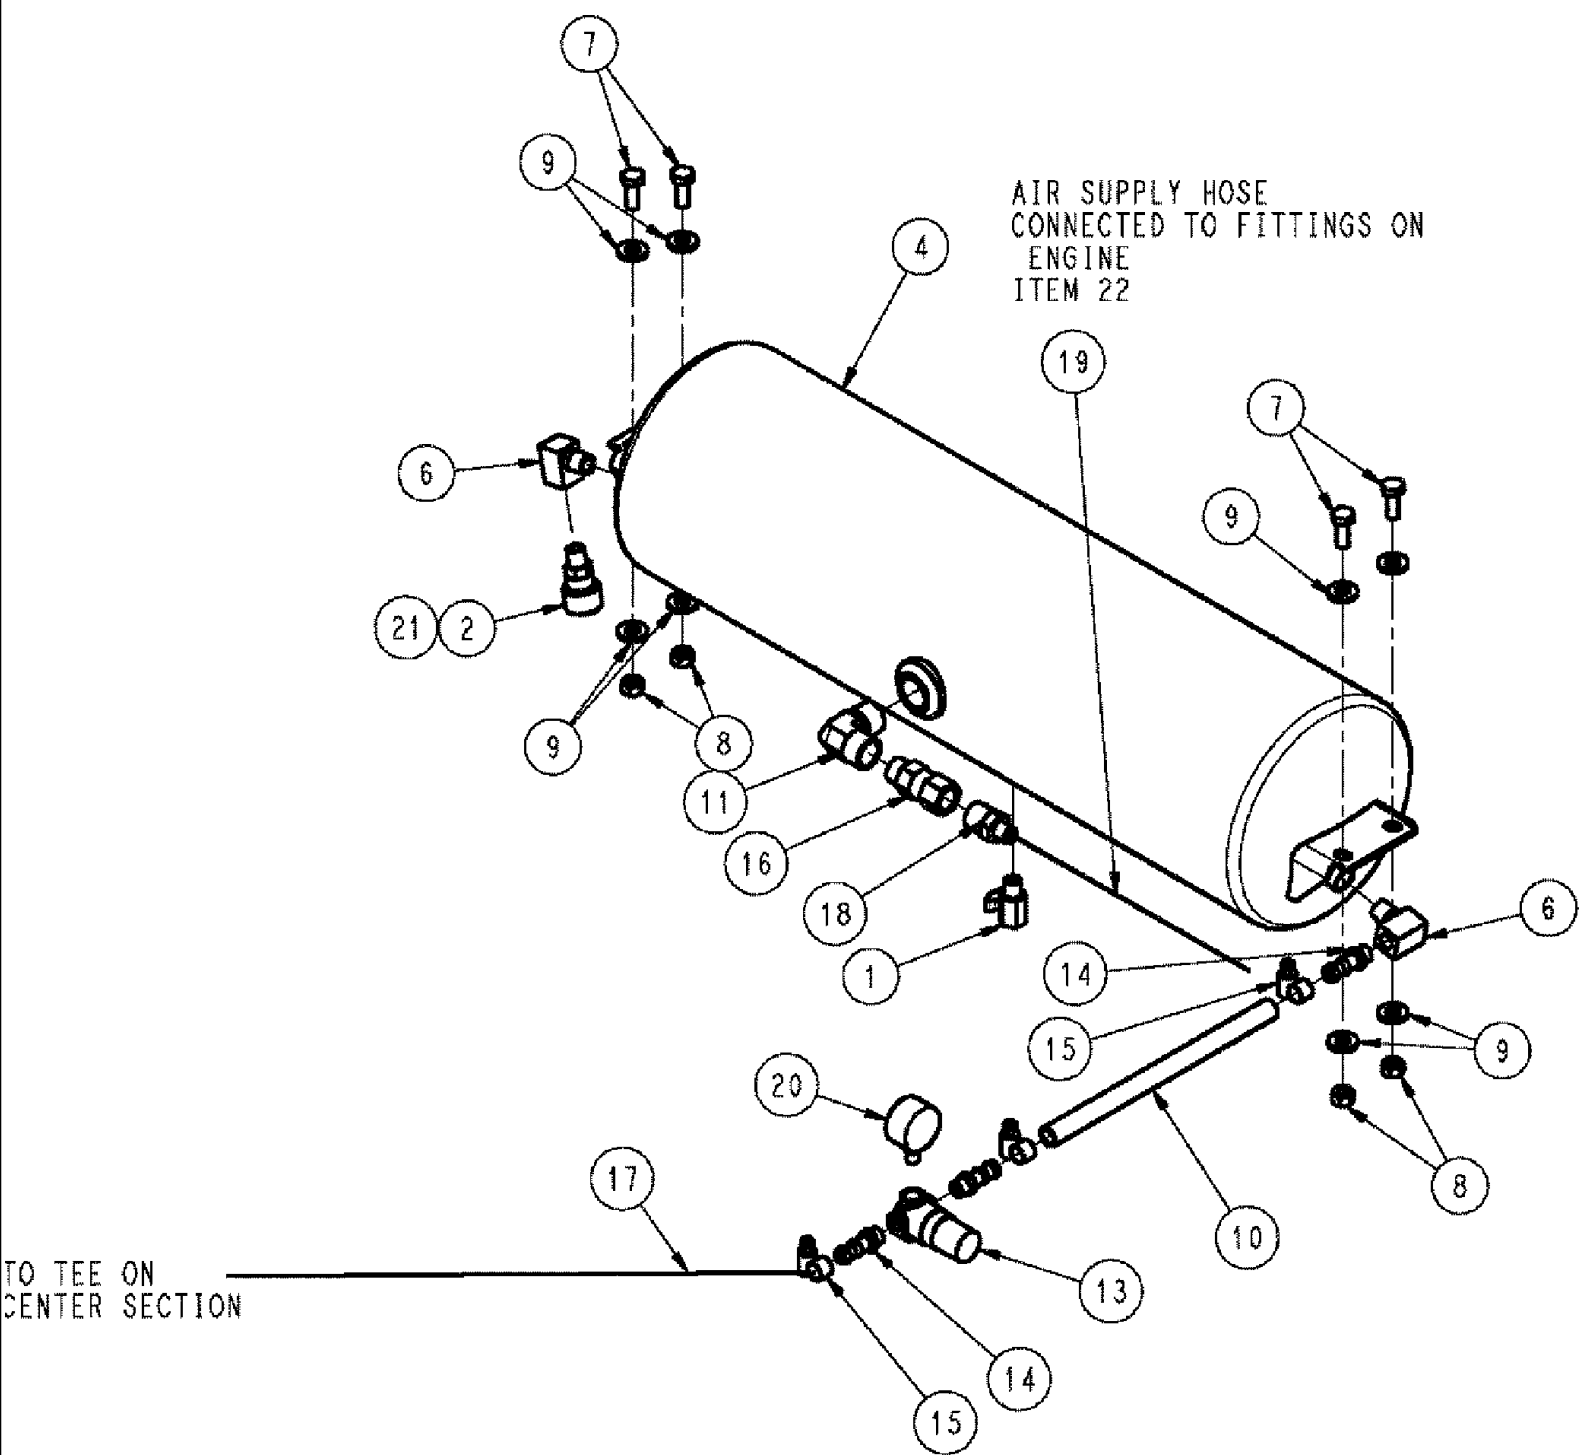

SPX3310 PATRIOT SPRAYER

09-055 FOAMER AIR TANK GROUP

сылка	Номер детали	Кол-во	Описание
1	217-92	1	COCK, DRAIN, 1/4 NPTF
2	BN2393326	1	COUPLING, B32
4	BN316553	1	TANK, AIR, 8" DIA X 32"
6	87032210	2	ELBOW, 90 ST, 3/8 MX X 1/4F, BRS
7	86980400	4	BOLT, Hex, M10 x 25, 8.8, DO
8	87344005	4	NUT, USE 86980515
9	896-15010	8	WASHER, M10 x 24.5 x 3, HT, FLAT
10	BN317965	1	HOSE, DRAIN, OIL
11	BN319011	1	FITTING, NPT-12M-8F 90 DEG
13	87388151	1	REGULATOR, AIR PRESSURE
14	BN324008	3	FITTING, HB, 1/4 MPT X 1/2 HS, POLY
15	214-1410	3	CLAMP, HOSE, #10, 0.56/1.06 Type F Worm,
16	BN2295247	1	VALVE, CHECK, AIR #5003980
17	BN324519	1	HOSE, 1/2" X 68" EPDM
18	BN2293122	1	FITTING, 0103-8-6
19	86986293	1	HOSE, HOSE, -6 X 100"
20	86986803	1	GAUGE, 0-30 PSI, 1/8" NPT
21	87267960	1	COVER, DUST, AIR CHUCK
22	343086A1	1	ENG., TURBO AIR (FOAMR)
	BN2290273	1	BUSHING, 0102-8-6, PARTS OF ENG. GRP, TURBO AIR (FOAMR), P/N 343086A1
	BN442009	1	90-3/8 NPT-9/16 JIC , PARTS OF ENG. GRP, TURBO AIR (FOAMR), P/N 343086A1