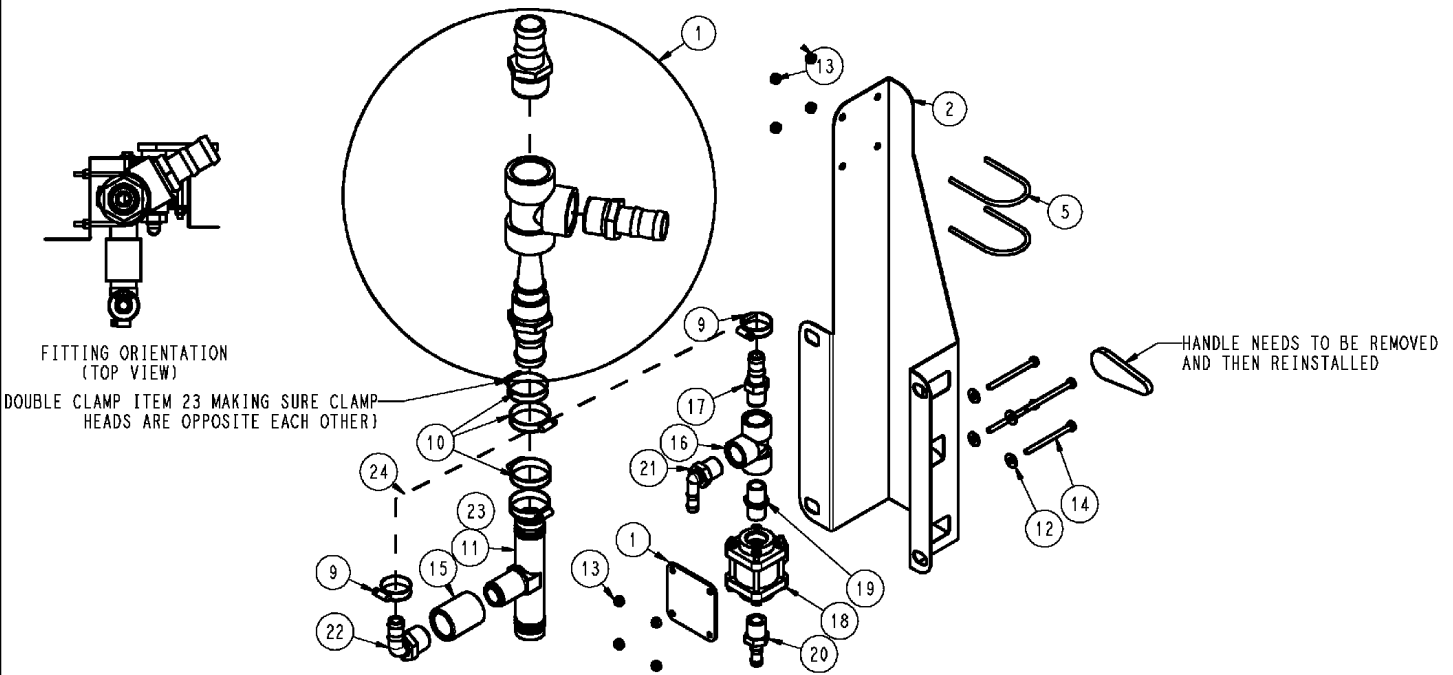

SPX3310 PATRIOT SPRAYER

11-015 CHEMICAL INDUCTOR VENTURI/VALVE GROUP

сылка	Номер детали	Кол-во	Описание
1	344404A1	1	PLATE, MOUNTING, MOUNT, VALVE HOLDER
	87270968	1	VENTURI, VENTURI, SEE FIG 11-016
2	87268597	1	BRACKET, VENTURI/VALVE
5	BN303201	2	U-BOLT, 1/4 X 2.38R X 3.75
9	BN310447	2	CLAMP, HOSE, #20, 304 SS
10	BN310448	4	CLAMP, HOSE, #28, 304 SS
11	BN324828	1	TEE, 1.5HB 1.5HB 1.0 MP, PP
12	BN50138	4	WASHER, 1/4, FW, SS
13	BN55359	8	NUT, 1/4-20, NLN, SS
14	BN55367	4	BOLT, 1/4-20 X 3.25, HH, SS
15	BN66968	1	COUPLING, 1.0FP, PP
16	BN73560	1	TEE, .75FP, PP
17	BN73561	1	FITTING, STR, .75HB .75HB, PP
18	BN73564	1	VALVE, BALL, .75FP, FULL, PP
19	BN73565	1	NIPPLE, LUBE, .75 X SHORT, PP
20	BN73568	1	FITTING, STR, .75MP .50HB, PP
21	BN73578	1	FITTING, 90, .75MP .50HB, PP
22	BN73684	1	FITTING, 90, 1.0MP .75HB, PP
23	BN324833	1	HOSE, KANIFLEX, 1.5" X 6"
24	BN53738	1	HOSE (METRES), EPDM 3/4" ID X 18.5"