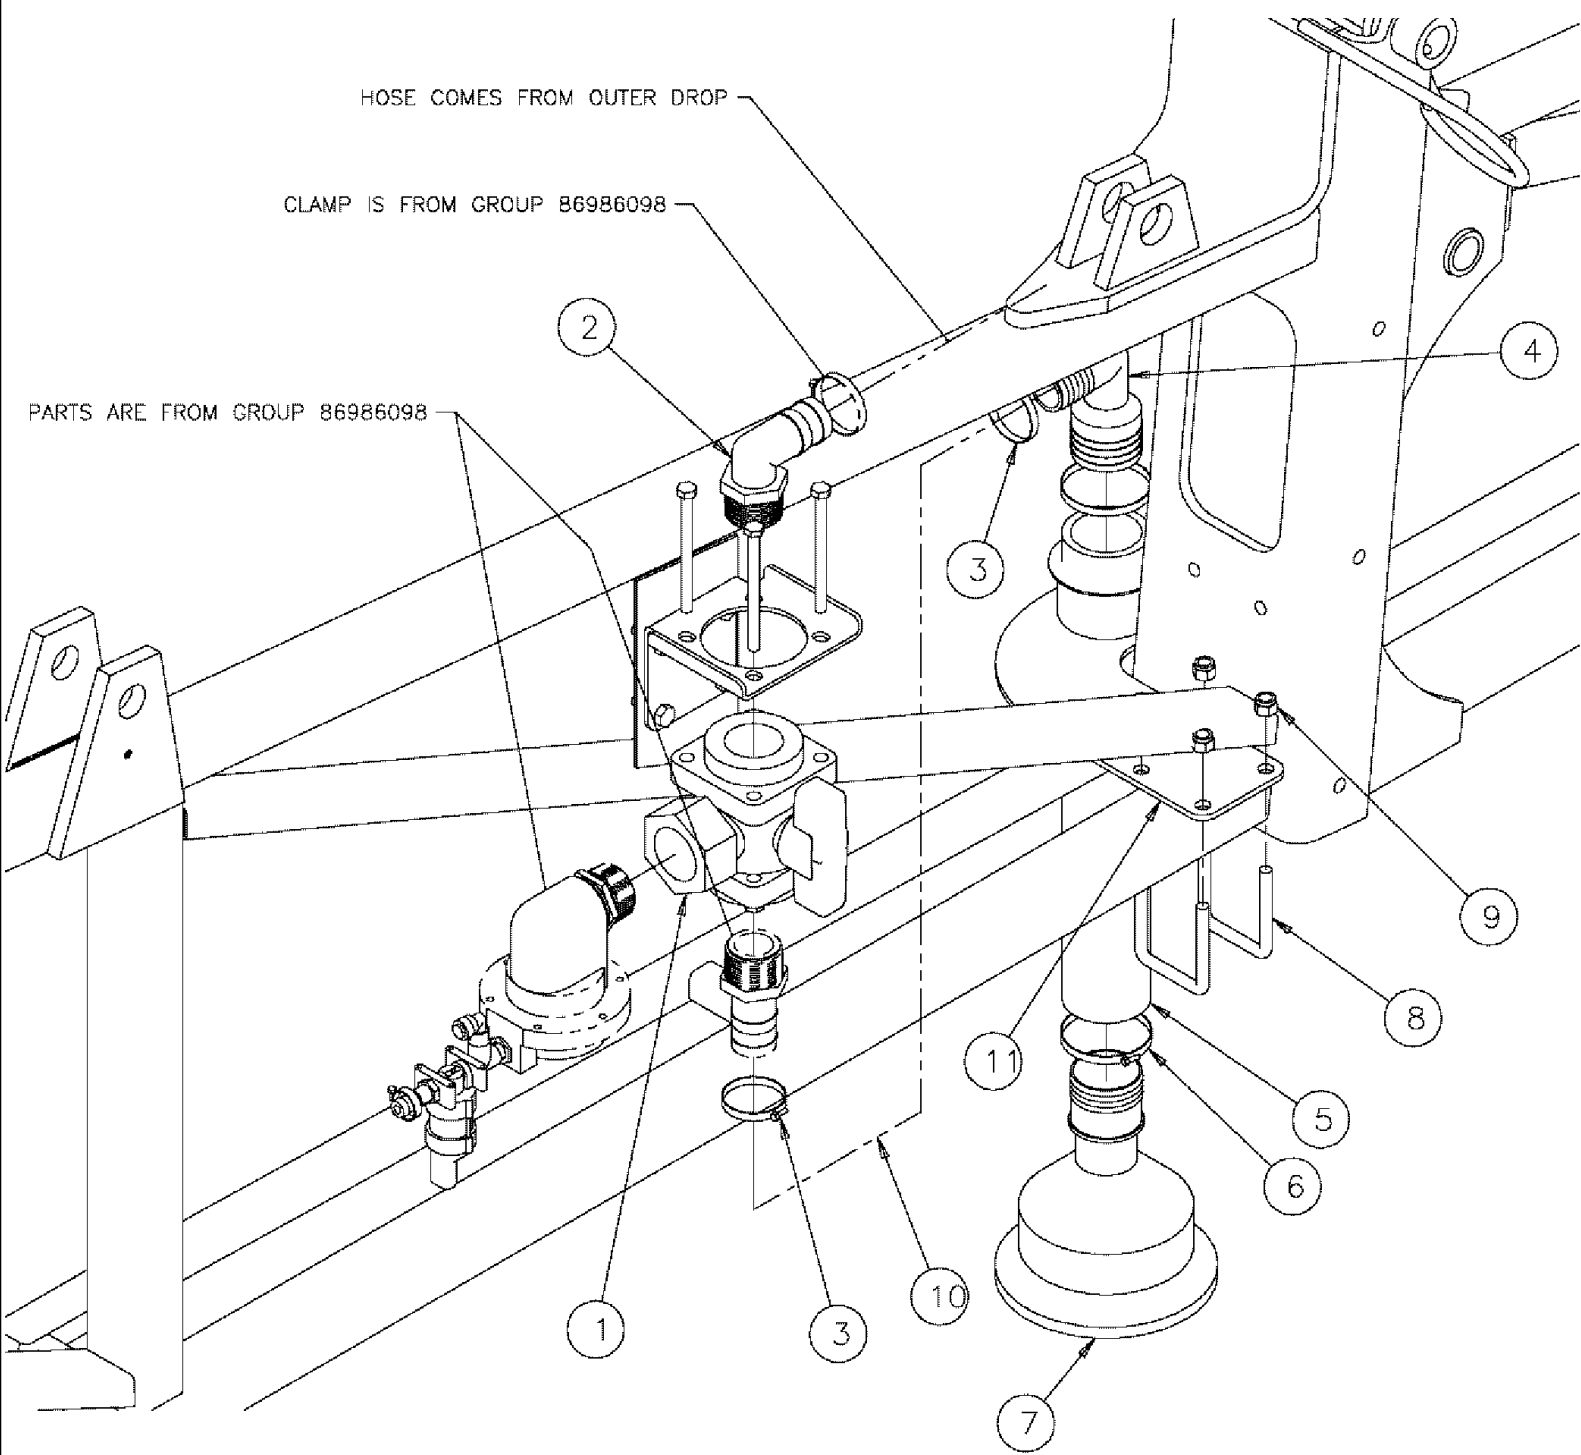

SPX3310 PATRIOT SPRAYER

09-061 CHAMBER GROUP, R.H. DUAL DROP

сылка	Номер детали	Кол-во	Описание
1	BN311011	1	VALVE, 3-WAY, 1-1/4 SL
2	BN73663	1	FITTING, 1.25 NPT X 1.25 HS, 90D
3	BN320156	2	CLAMP, HOSE, #24, 304 SS
4	BN310939	1	ELBOW, HOSE, 90 DEG, 2" X 1.25
5	87266611	1	HOSE, FOAM DROP, 2" X 16"
6	BN310449	2	CLAMP, #32, 304 SS
7	BN2403252	1	ASSEMBLY, FOAM MARKER
8	BN319919	2	U-BOLT, SQ BND 2.06 ID X 3/8
9	BN50759	4	NUT, 3/8-16, NLN, SS
10	BN322089	1	HOSE, 1-1/4 X 32", TYPE K
11	BN313193	1	MOUNTING PARTS, W/M, INNER, FOAMTUBE