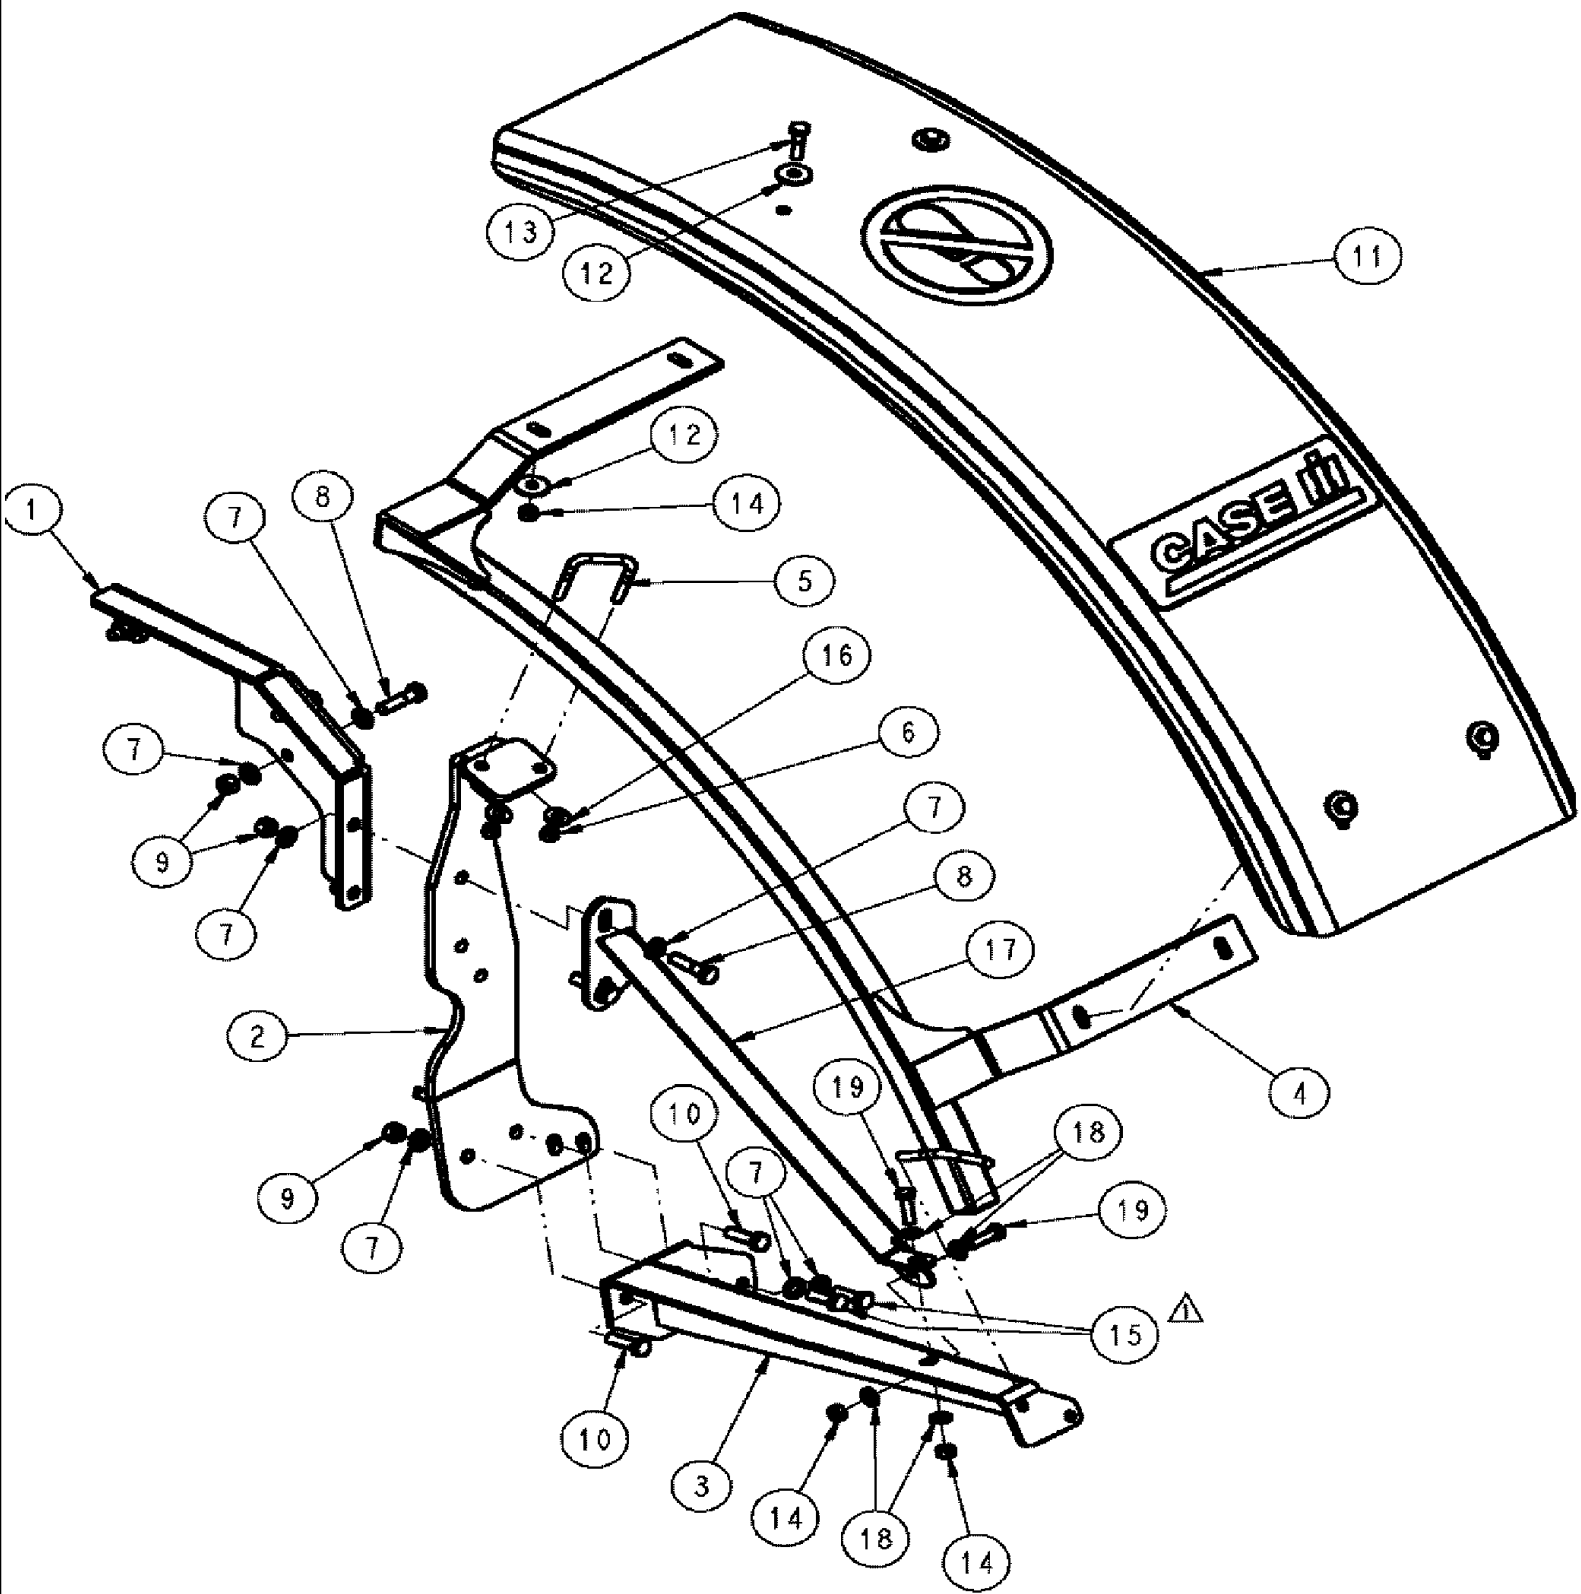

WHEN ASSEMBLING ITEM 18 TO CASTING USE ITEM 19, 20.
TORQUE ITEM 18 TO 40 FT. LBS.

SPX3310 PATRIOT SPRAYER

11-004 FENDER GROUP, R.H.

сылка	Номер детали	Кол-во	Описание
1	87268334	1	SUPPORT, FENDER R.H. WELDMENT
2	87268366	1	BRACKET, RH LOWER FENDER MT.
3	86986713	1	FRAME, FENDER
4	87665204	1	FENDER, LONG, HOLES
5	1994980C1	4	WASHER, BELLEVILLE, M10
6	231-4146	4	NUT, LOCK, 3/8"-16, GB, HH, TLN
7	87268377	1	CROSSMEMBER, CROSS BRACE FENDER R.H.
8	614-12040	2	BOLT, Hex, M12 x 40, 8.8, Full Thd,
9	BN50260	4	BOLT, 3/8-16 X 1.5, HH, SS
10	BN50759	4	NUT, 3/8-16, NLN, SS
11	832-46412	4	NUT, LOCK, M12 x 1.75, CI 8, TLN
12	896-11012	8	WASHER, M13.5 x 24.5 x 3, HT, FLAT
13	BN319919	2	U-BOLT, SQ BND 2.06 ID X 3/8
14	BN325184	8	SCREW, 3/8, FW, SS, HVY, SPEC #MS815
15	814-12045	2	BOLT, Hex, M12 x 45, 8.8,
16	614-10035	2	BOLT, Hex, M10 x 35, 8.8, Full Thd,
17	896-11010	4	WASHER, M10 x 21.5 x 2.5, HT, FLAT
18	614-12035	2	BOLT, Hex, M12 x 35, 8.8, Full Thd,
19	342205A1	AR	SPARE PART, PRIMER, #770
20	SUP408	AR	SPARE PART, #242-31
21	832-46410	2	NUT, LOCK, M10 x 1.5, CI 8, TLN