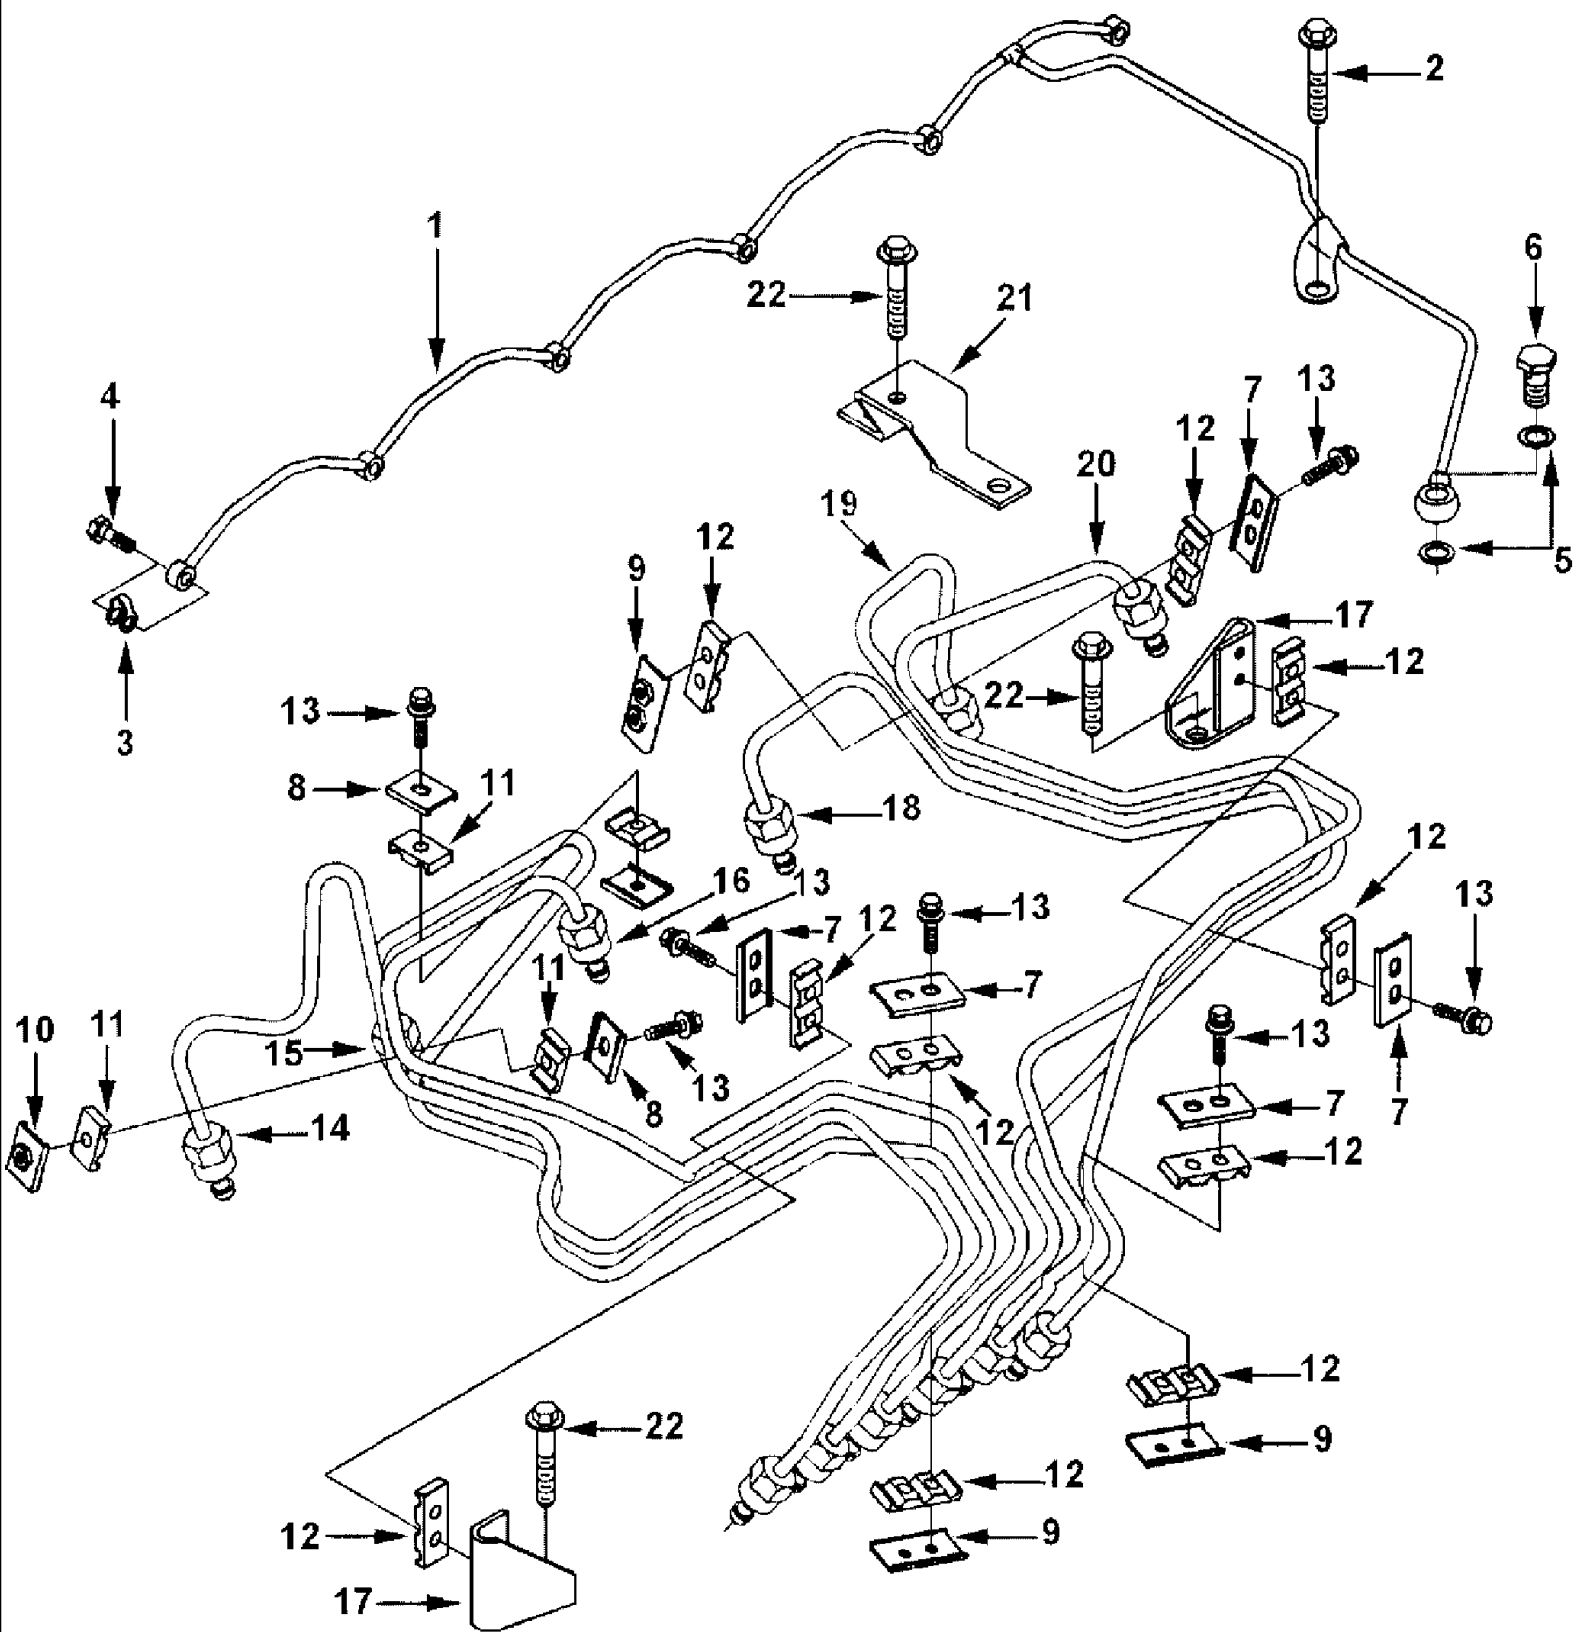

SPX3310 PATRIOT SPRAYER

03-025 FUEL PLUMBING

сылка	Номер детали	Кол-во	Описание
1	J930847	1	MANIFOLD, FUEL
2	J900629	1	BOLT, Hex Flg, M8 x 16, 8.8, Full Thd,
3	J903380	6	SEAL, BANJO 6.2 MM
4	J905307	6	BOLT, BANJO, M6 x 1 x 14.3,
5	J918188	2	WASHER, SEALING 8 MM
6	J924726	1	BOLT, BANJO, CHECK M8 X 1.25 X 17.5
7	J904519	5	SUPPORT, TUBE
8	J904711	2	CLAMP, TUBE
9	J917716	3	BRACE, TUBE
10	J917717	2	BRACE, TUBE
11	J917746	4	CLAMP, ISOLATOR, VIBRATION
12	J917747	10	CLAMP, ISOLATOR, VIBRATION
13	J920854	12	SCREW, Hex Hd, M5 x .8 x 20, w/LW, CAPTIVE WASHER
14	J930739	1	TUBE, INJECTOR FUEL SUPPLY
15	J930740	1	TUBE, INJECTOR FUEL SUPPLY
16	J930741	1	TUBE, INJECTOR FUEL SUPPLY
17	J933301	2	BRACE, TUBE
18	J930742	1	TUBE, INJECTOR FUEL SUPPLY
19	J930743	1	TUBE, INJECTOR FUEL SUPPLY
20	J930744	1	TUBE, INJECTOR FUEL SUPPLY
21	J930751	1	BRACE, TUBE
22	J930837	4	SCREW, HEX FLANGE HEAD, M8 X 1.25 X 50