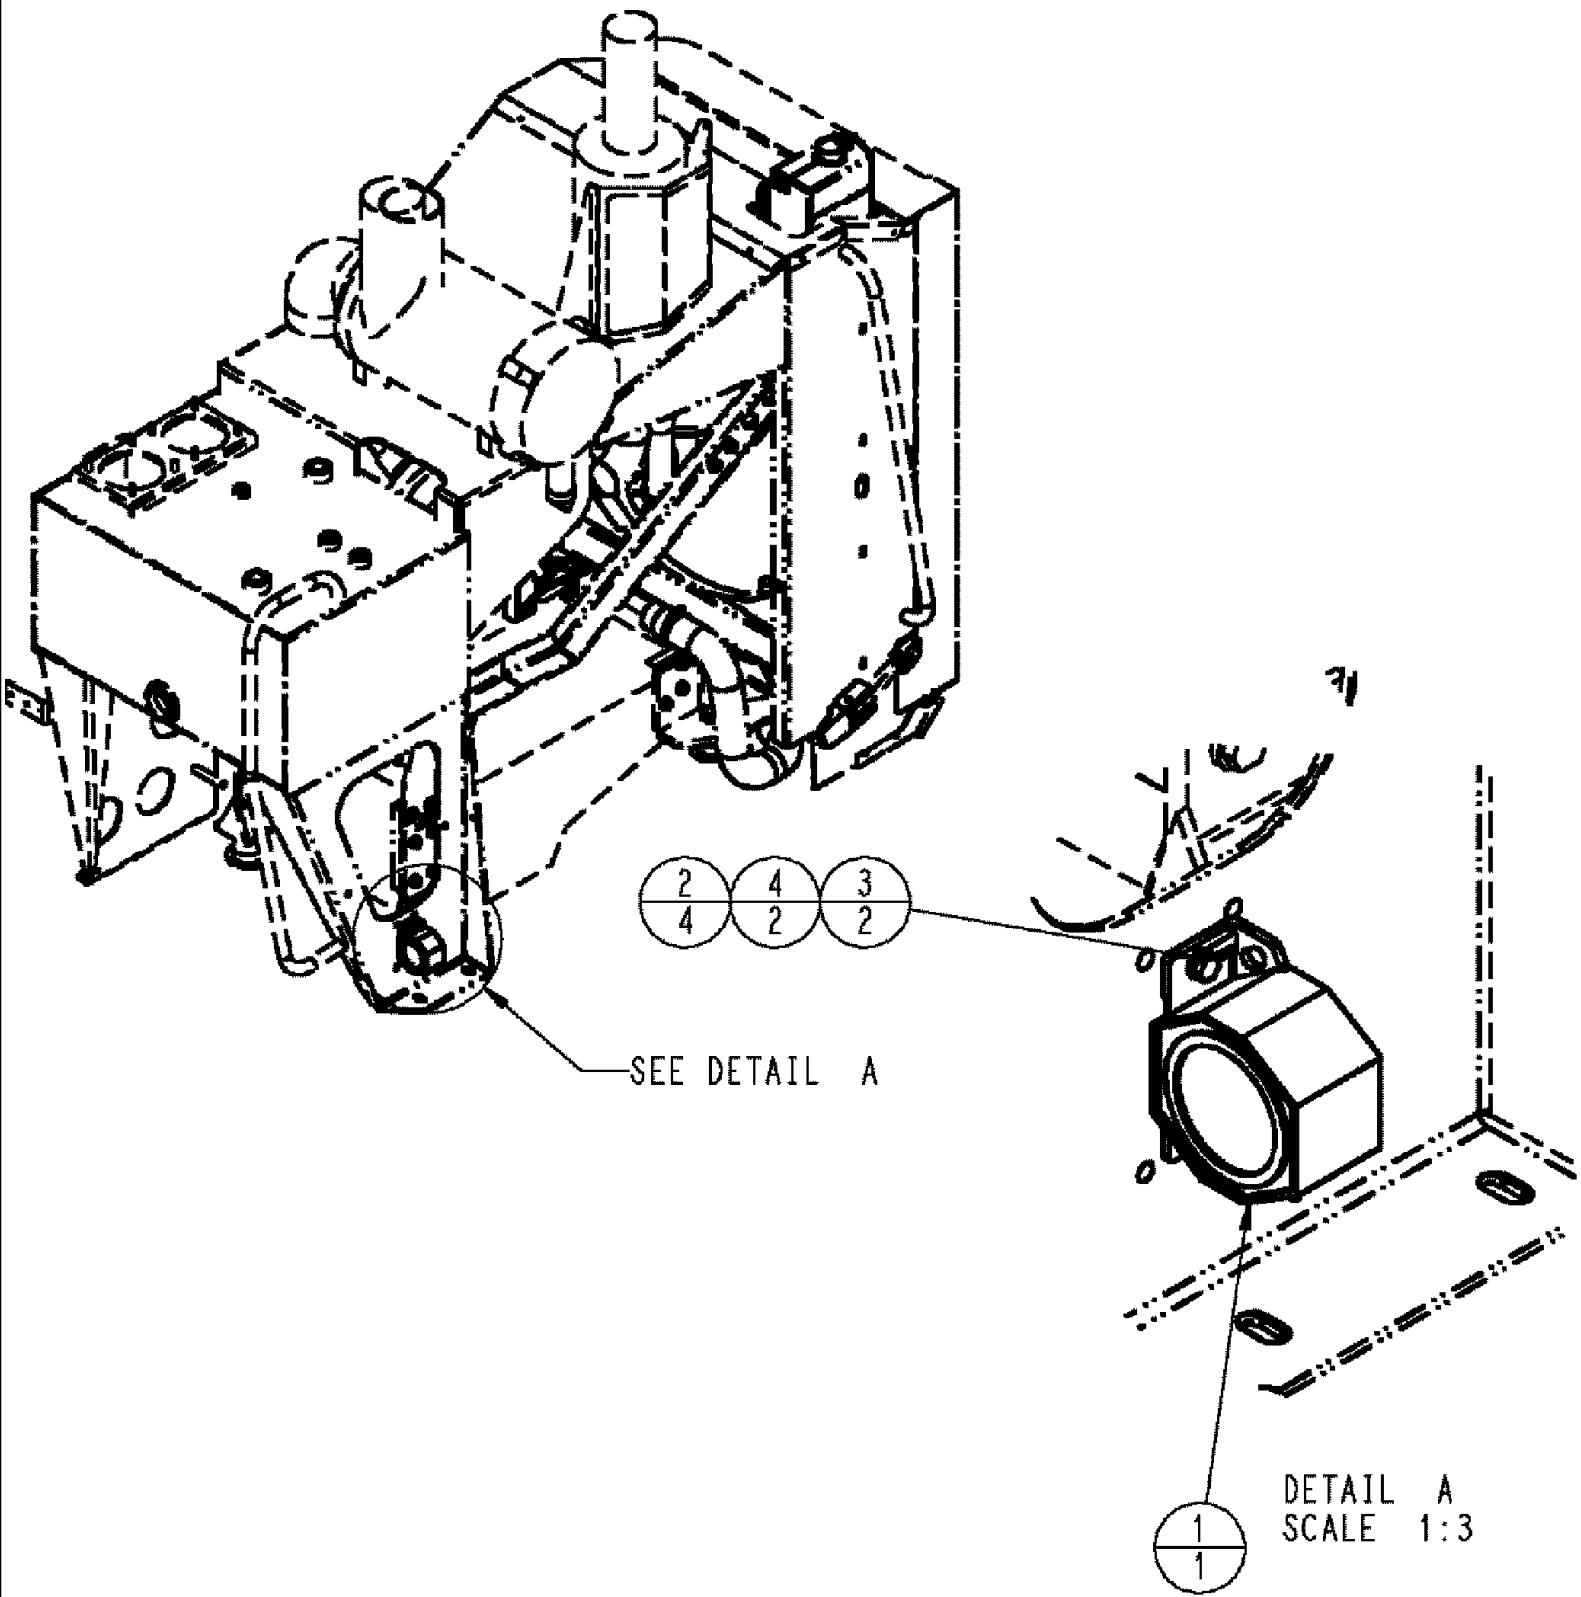

SPX3310 PATRIOT SPRAYER

04-025 ALARM GROUP, BACKUP

сылка	Номер детали	Кол-во	Описание
1	325258A1	1	KIT, SERVICE, ALARM, BACKUP
2	87529314	4	WASHER, 6.6 X 12.5 X 2 MM H
3	86980360	2	BOLT, M6-1 X 20, HH, 8.8, DOR
4	86980513	2	NUT, P/T ALL MTL M6 8 DOR