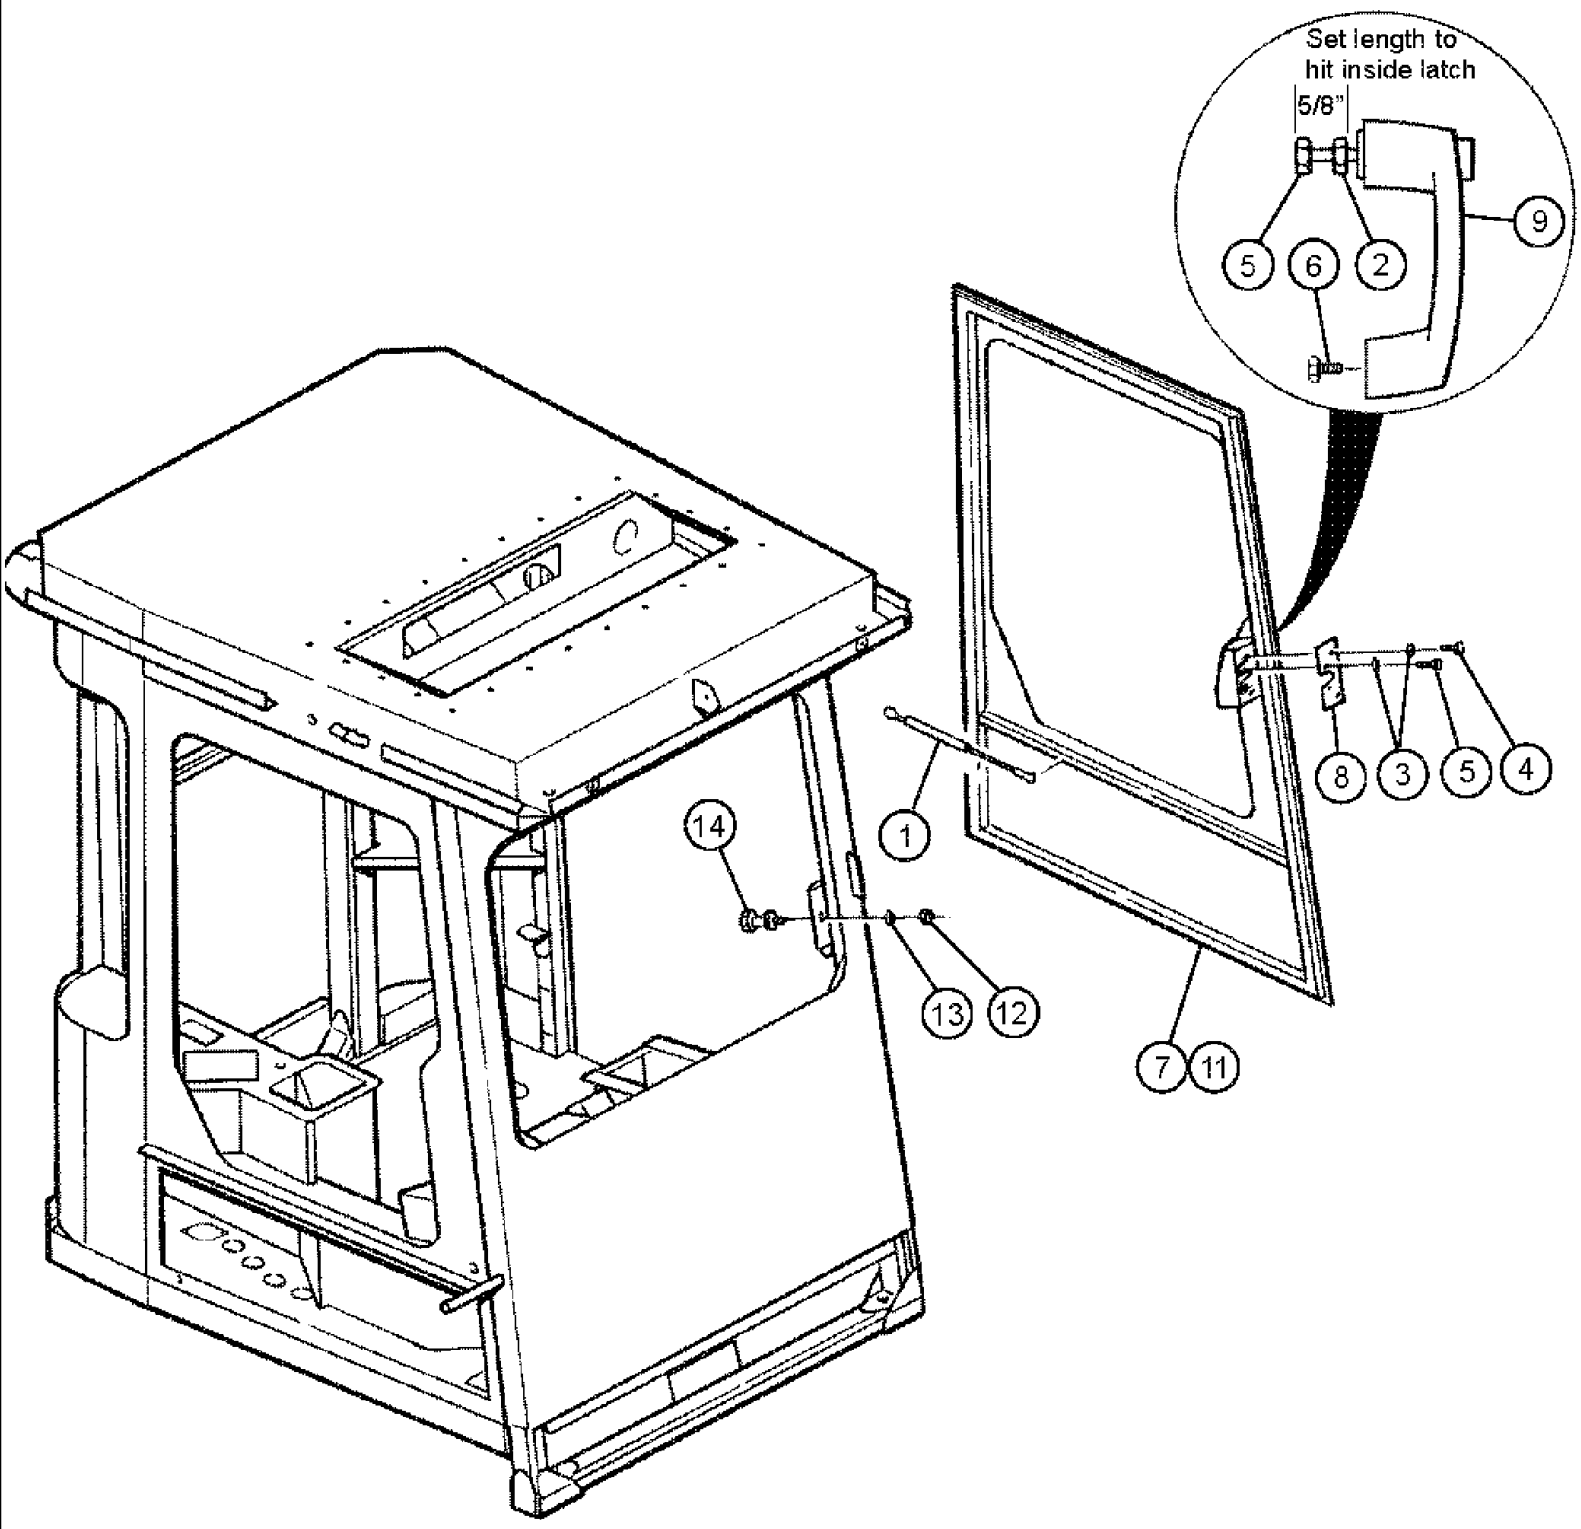

SPX3310 PATRIOT SPRAYER

02-003 DOOR & STRIKER ASSEMBLIES

сылка	Номер детали	Кол-во	Описание
1	BN29434	1	GAS STRUT, KIT CHARGED
	BN29400A	1	CYLINDER, GAS CHARGED, SERVICE PARTS FOR REF. 1
	BN29553A	2	BALL JOINT, STD - 13 MM DIA 5/16-18 UNC, SERVICE PARTS FOR REF. 1
	BN24120	2	CLIP, SPRING, (GAS CYL), SERVICE PARTS FOR REF. 1
2	231-4144	1	NUT, LOCK, 1/4"-20, GB, HH, TLN
3	BN50138	4	WASHER, 1/4, FW, SS
4	413-412	2	BOLT, Hex, 1/4"-20 x 3/4", G5, Full Thd, HH
5	413-416	3	BOLT, Hex, 1/4"-20 x 1", G5, HH
6	614-6020	3	BOLT, Hex, M6 x 20, 8.8,
7	BN66026	1	DOOR, WELDMENT
8	BN66103	1	LATCH, (DOOR) TWO ROTOR
	BN67951	1	CAP, VINYL .060 X.437 X 1.5, ASSOCIATED PART OF LATCH (DOOR) TWO ROTOR, P/N BN67951
9	BN66106	1	HANDLE, (DOOR) OUTSIDE
	BN303475	1	KEY, IGNITION, SET OF 2, ASSOCIATED PART OF HANDLE (DOOR) OUTSIDE, P/N BN66106
11	342162A1	1	MOLDING, SEAL, DOOR
12	231-4147	1	NUT, LOCK, 7/16"-14, GB, HH, TLN
13	BN50595	2	WASHER, 1/2, FW, SS
14	BN66109	1	CATCH, STRIKER (DOOR)