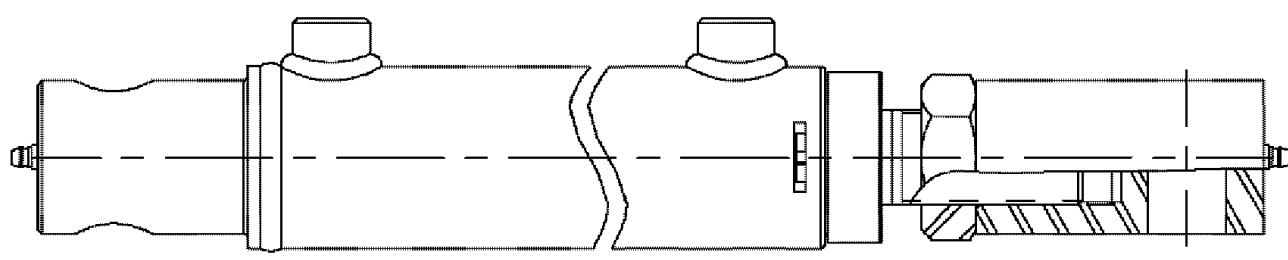

SPX3310 PATRIOT SPRAYER

07-004 OUTER BOOM FOLD

сылка	Номер детали	Кол-во	Описание
1	87267938	1	SEAL, 1.25" X 2.00"
2	87269923	1	ROD, END, CYL
5	87267941	1	ROD, THREADED
7	BN2294429	1	NUT, JAM, 1-1/4-12 NF