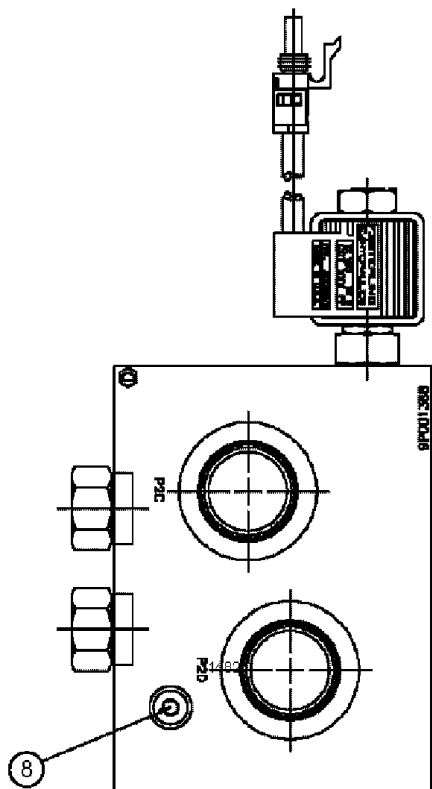

SPX3310 PATRIOT SPRAYER

06-033 LOADSHARE MANIFOLD - BEFORE SERIAL #20002

сылка	Номер детали	Кол-во	Описание
1	BN318674	1	BLOCK, M/C
2	BN318676	1	VALVE, BY-PASS, DIVERTER
	BN318677	1	KIT, SEALS, DIVERTER VALVE, SERVICE PARTS FOR REF. 2
3	BN318678	1	VALVE, SOLENOID, 2/3 WAY SOLENOID VALVE
	BN318679	1	SEAL ASSY., SOLENOID VALVE, SERVICE PARTS FOR REF. 3
4	BN300303	1	VALVE, HYDRAULIC, SHUTTLE
	BN318675	1	KIT, SEALS, SEAL, SHUTTLE VALVE, SERVICE PARTS FOR REF. 4
5	BN300313	1	PLUG, ORIFICE, .070 LOAD SHARE
6	BN300306	1	COIL, 12 VDC, SHIFT W/TOWER
7	218-5205	4	PLUG, Hex Soc, 5/16"-24 ORB, INTERNAL, SAE-2
8	218-5207	9	PLUG, Hex Soc, 7/16"-20 ORB, INTERNAL, SAE-4
9	218-5209	2	PLUG, Hex Soc, 9/16"-18 ORB, INTERNAL, SAE-6