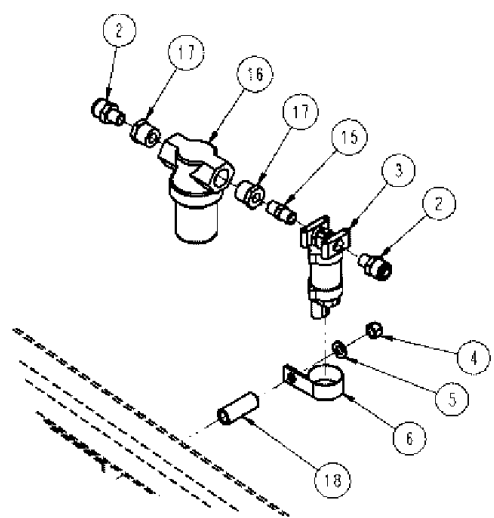

DETAIL B
SCALE 1:3

DETAIL A
SCALE 1:3

SEE DETAIL B

SEE DETAIL A

GOES TO "1" ON OUTER VALVE ASSY ON INNER BOOM

SPX3310 PATRIOT SPRAYER

11-011 FENCE ROW NOZZLE GROUP, 90', LEFT BOOM

сылка	Номер детали	Кол-во	Описание
1	BN2399412	1	CONNECTOR, HYD., TUBE MC38038
2	BN2399403	3	CONNECTOR, TUBE MC38014
3	343778A1	1	SOLENOID, VALVE, 1/4 NPT
4	BN50759	1	NUT, 3/8-16, NLN, SS
5	BN50146	1	WASHER, 3/8, FW, SS
6	515-23365	1	CLAMP, 1 7/16", Insul, 3/8" Bolt,
7	BN50272	1	BOLT, 3/8-16 X 2.75, HH, SS
8	86986105	1	CLAMP, PLATE, NOZZLE
9	BN73015	1	COUPLING, 1/4" NPT SS FULL
10	BN313361	1	NIPPLE, LUBE, 1/4" NPT X 6.0SS
11	BN313256	1	NOZZLE INJECTION, W/SWIVEL
12	BN313255	1	NOZZLE INJECTION, W/CHECK VALVE
13	BN322073	1	TUBE, BLACK, 3/8 X 36"
14	BN313230	1	TUBE, BLACK, 3/8 X 220
15	86986808	1	NIPPLE, LUBE, NIP, .25 X SHORT, PP
16	87565152	1	STRAINER, ELEMENT, .5FP, 50 MESH, PP
	87577399	1	SCREEN, 50 MESH, SS, SERVICE PARTS FOR REF. 16
	87577400	1	STRAINER, ELEMENT, HEAD, .50 MP, SERVICE PARTS FOR REF. 16
	87577401	1	SUCTION BOWL, MINI, BLK, SERVICE PARTS FOR REF. 16
	87577402	1	VITON, SERVICE PARTS FOR REF. 16
17	BN304521	2	REDUCER, .50 MP .25FP, PP
18	BN300892	1	TUBE, 3/8 BOLT