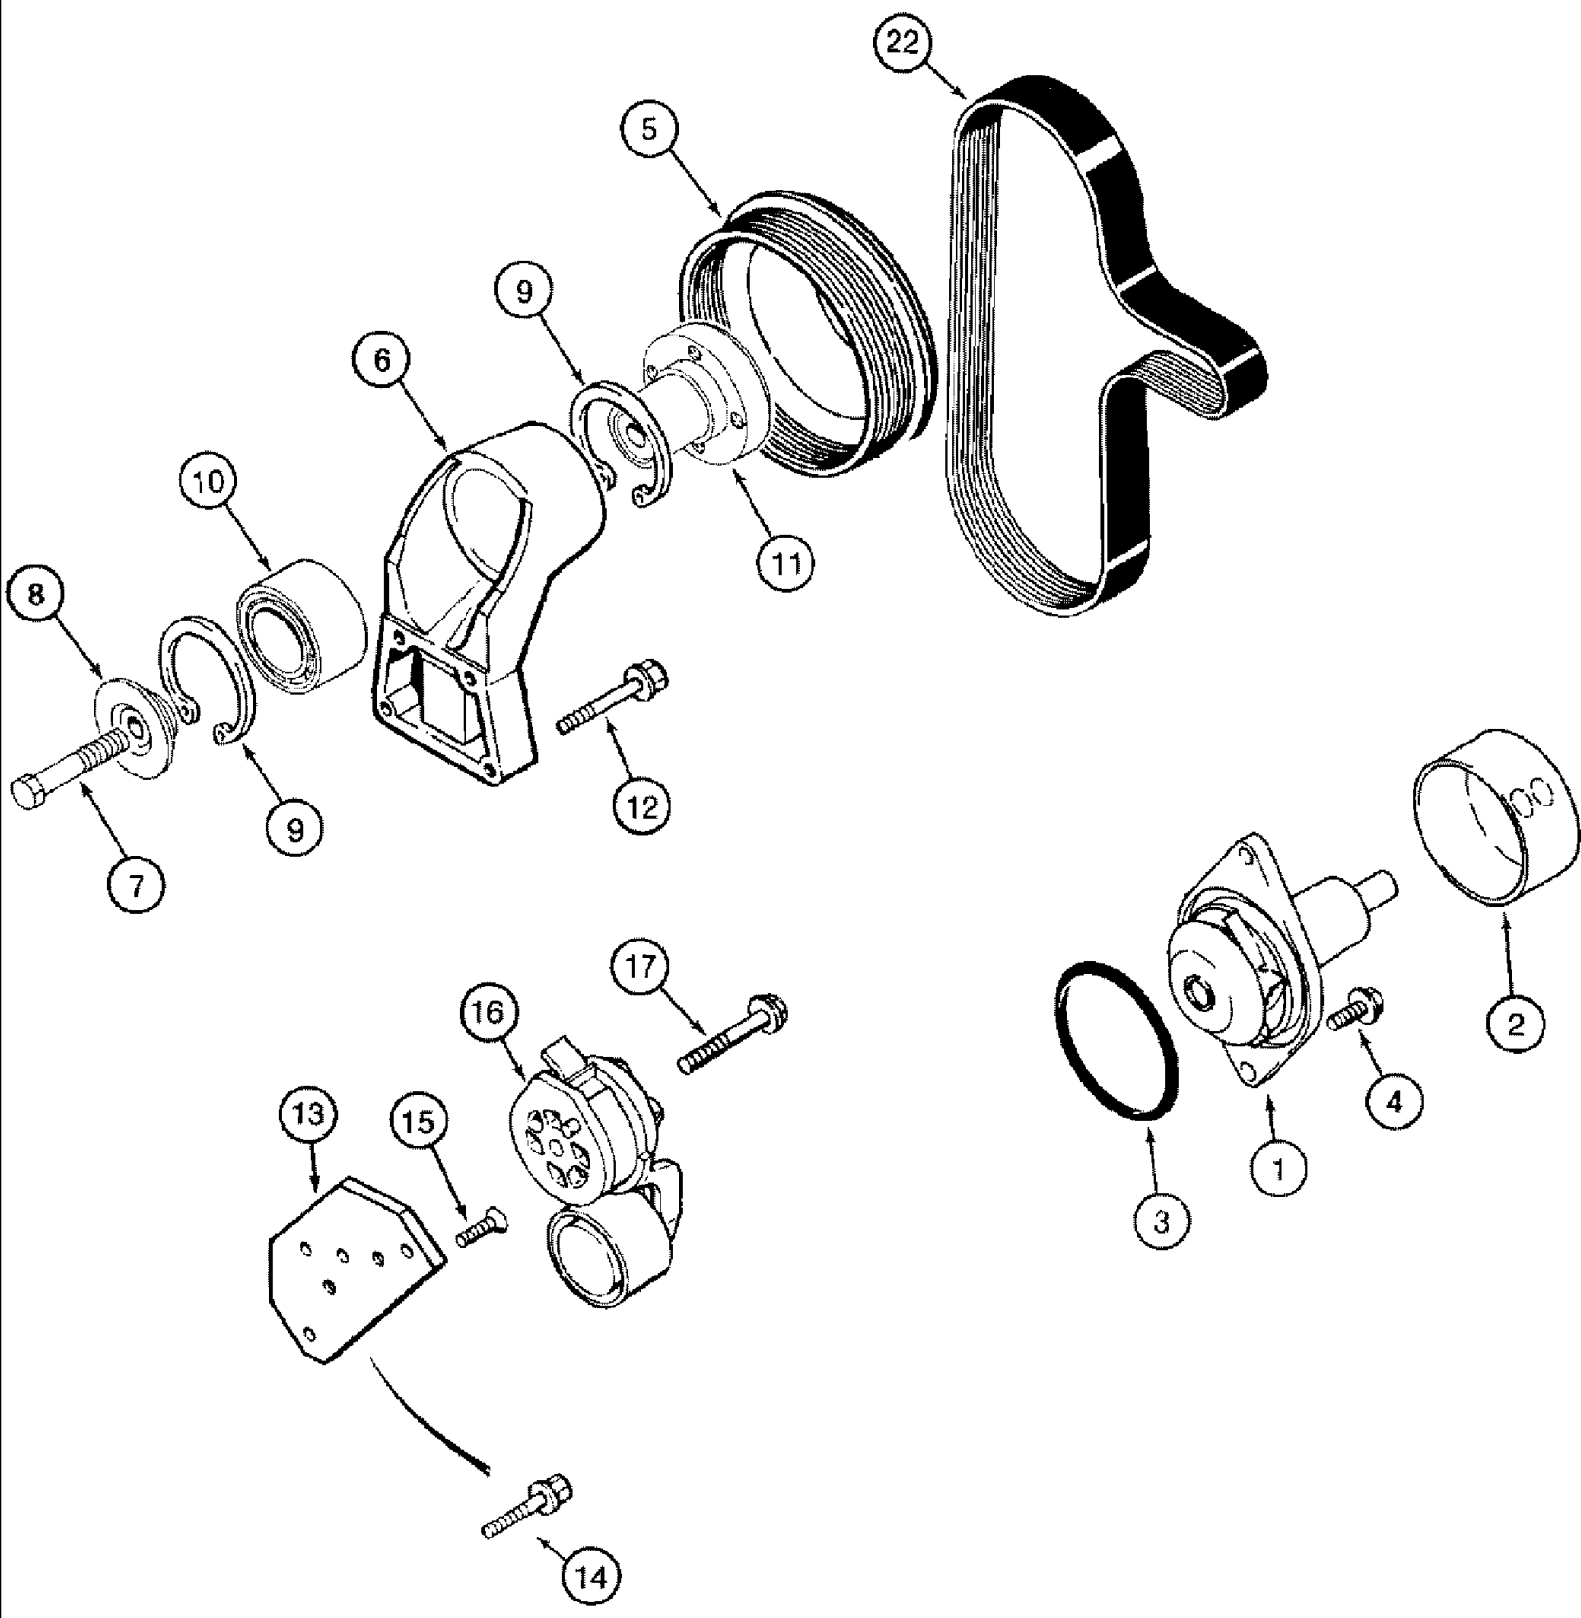

SPX3310 PATRIOT SPRAYER

03-006 WATER PUMP

сылка	Номер детали	Кол-во	Описание
	J286277	1	PUMP, WATER, CONSISTS OF REF. 1 TO 3
1	NSS	1	NOT SERVICED SEPARATELY, PUMP
2	NSS	1	NOT SERVICED SEPARATELY, PULLEY
3	238-5341	1	O-RING, -341, 70 Duro, 3.475" ID x .210" Thk,
4	J900227	2	SCREW, Hex, M8 x 1.25 x 22, SPECIAL
5	J914461	1	PULLEY,
6	J911922	1	SUPPORT ASSY., CONSISTS OF REF. 7 TO 11
7	J907769	1	BOLT, M10 X 70
8	J923044	1	RETAINER,
9	100-21250	2	RING, SNAP, 2.50", Int, #250, RETAINING, NO. 250
10	J910739	1	BEARING, BALL,
11	J911924	1	HUB,
12	845-8040	4	BOLT, Hex Flg, M8 x 40, 8.8,
13	J925275	1	SUPPORT,
14	854-10075	1	BOLT, Hex Flg, M10 x 75, 10.9,
15	J925186	2	SCREW, COUNTERSUNK, Torx Soc, M8 x 1.25 x 21,
16	J936203	1	TENSIONER, BELT,
17	854-10075	1	BOLT, Hex Flg, M10 x 75, 10.9,
22	J911566	1	BELT,