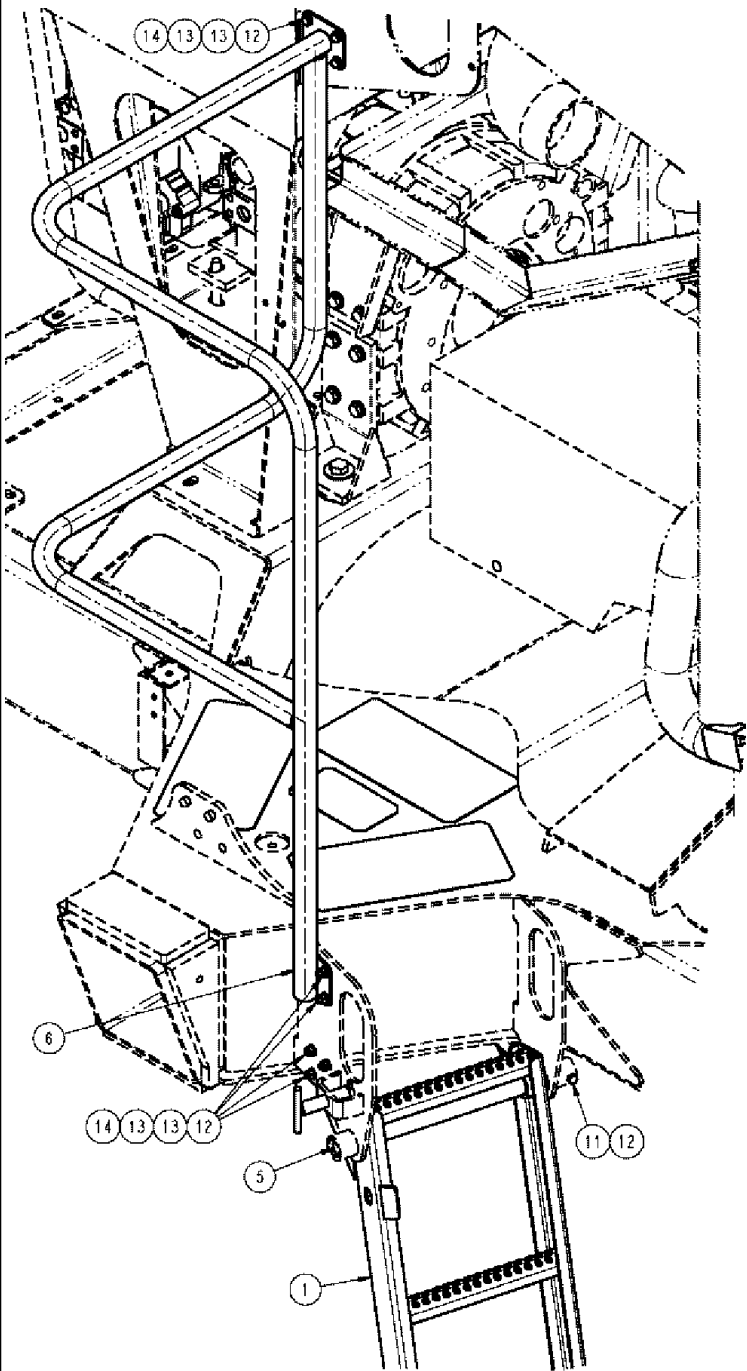

SPX3310 PATRIOT SPRAYER

04-012 WALKWAY GROUP, R.H. REAR

сылка	Номер детали	Кол-во	Описание
1	87268523	1	LADDER, WLD
2	BN321159	4	BUSHING,
3	BN25257	1	PIN, WELDMENT SIDE LADDER
4	BN31444	1	PIN, ROLL, 1/4 X 1-1/2
5	87268525	1	PIN, LADDER
6	87268669	1	HANDRAIL, WLD, REAR
7	BN31937	1	SPRING, COMPR .905 X .765 2
8	BN54055	3	PLATFORM, SAFETY WALK
9	BN54103	1	PLATFORM, SAFETY WALK
10	87268672	1	STOP, LADDER PIVOT
11	814-8050	1	BOLT, Hex, M8 x 50, 8.8,
12	832-46408	13	NUT, LOCK, M8 x 1.25, CI 8, TLN
13	895-11008	24	WASHER, M8 x 16 x 1.6, FLAT
14	614-8025	12	BOLT, Hex, M8 x 25, 8.8,