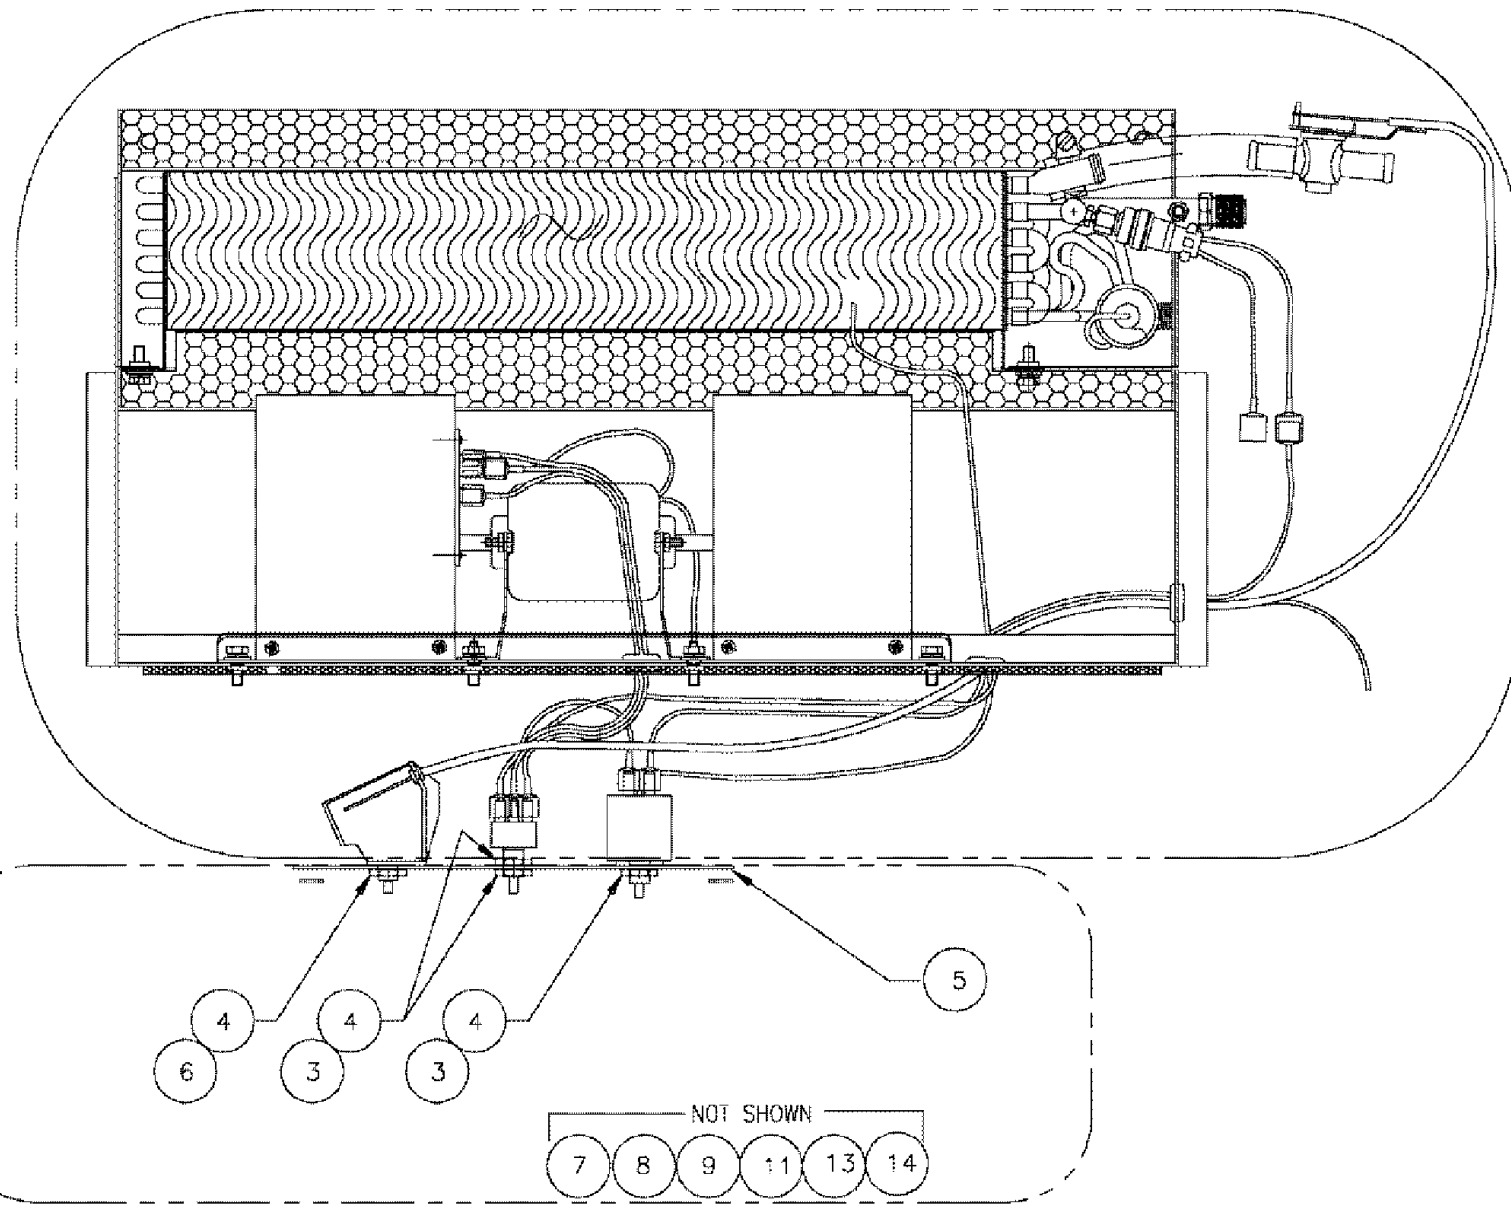

SPX3310 PATRIOT SPRAYER

02-007 PARTS PACKAGE - LOUVER & MISC

сылка	Номер детали	Кол-во	Описание
3	BN67731	3	NUT, SWITCH/CONTROL MTG.
4	BN67740	3	KNOB, CONTROL
5	BN311018	1	PLATE, CONTROL W/DECAL
6	BN312683	1	NUT, CABLE CONTROL
7	BN67735	4	VENT, 1-1/4 X 4 1/2 RECT
8	BN67734	2	VENT, W/ HOSE ADAPTER
9	BN67732	2	VENT, 3" DIA FLAT
11	BN306271	3	TAPE, ADHESIVE, TAR 10"
13	BN311023	5	VENT, 4" DIA.W/WIRE CLIP
14	BN312684	4	CLAMP, HOSE, 2.12" TO 4"