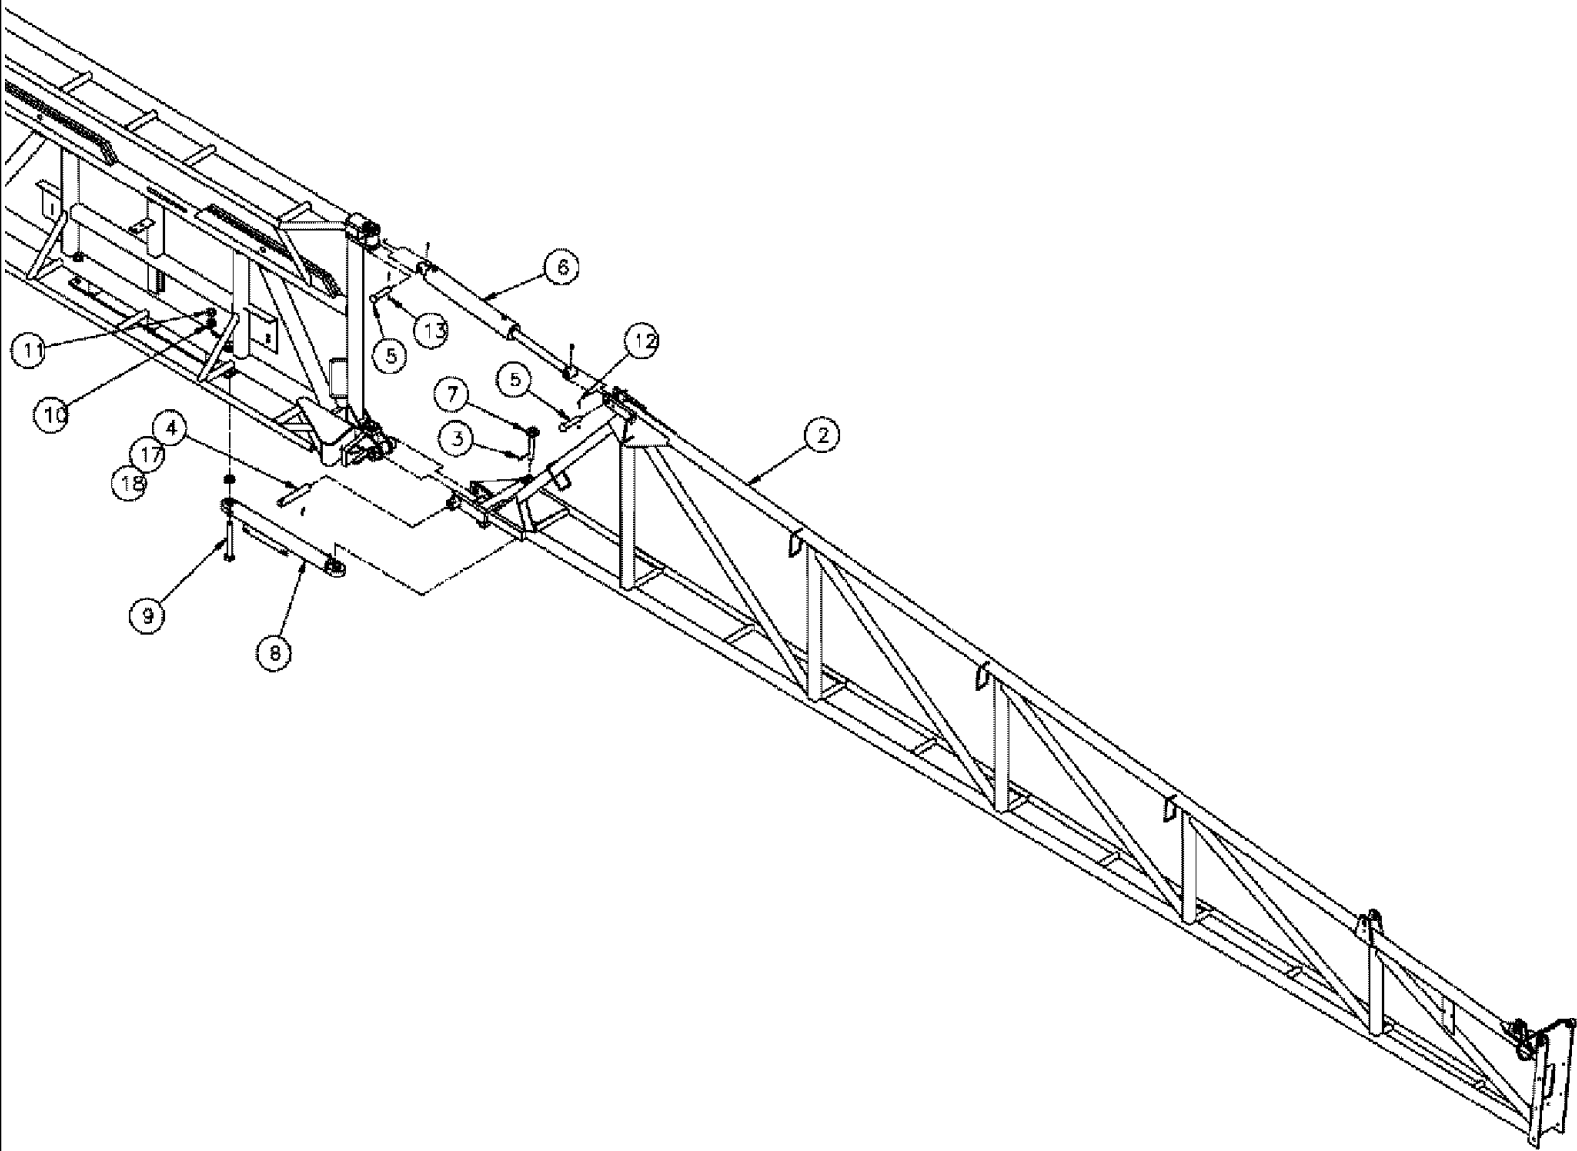

NOTES:
GREASE PINS ② AND ④ TO
AID IN ASSY.
AFTER ASSY, GREASE ITEM ①
WITH ITEM ⑧

BOLT- ⑩
⑪ ⑫

SPX3310 PATRIOT SPRAYER

08-013 PIVOT/BUMPER GROUP, CENTER SECTION

сылка	Номер детали	Кол-во	Описание
1	87269935	1	PIVOT, W/M, L.H. BOOM
2	87269934	1	PIVOT, W/M, R.H. BOOM
3	BN322485	2	PIN, W/M, BOOM PIVOT
4	BN66521	2	HINGE, WLDT, UPPER BOOM
5	BN300279	2	PIN, WELDMENT
6	896-11030	2	WASHER, M30 x 56.5 x 5, HT, M33 FLAT
7	BN148976	4	PIN, ROLL, 1/4 X 1 3/4
8	219-8	6	NIPPLE, LUBE, 1/4"-28 NPT x .54" lg, FITTING, STR.
9	87266670	2	STOP, BOOM
10	413-840	2	BOLT, Hex, 1/2"-13 x 2 1/2", G5,
11	87529234	2	0.531 X 1.25 X 0.188 HTS DOR HDN
12	231-4148	2	NUT, LOCK, 1/2"-13, GB, HH, TLN