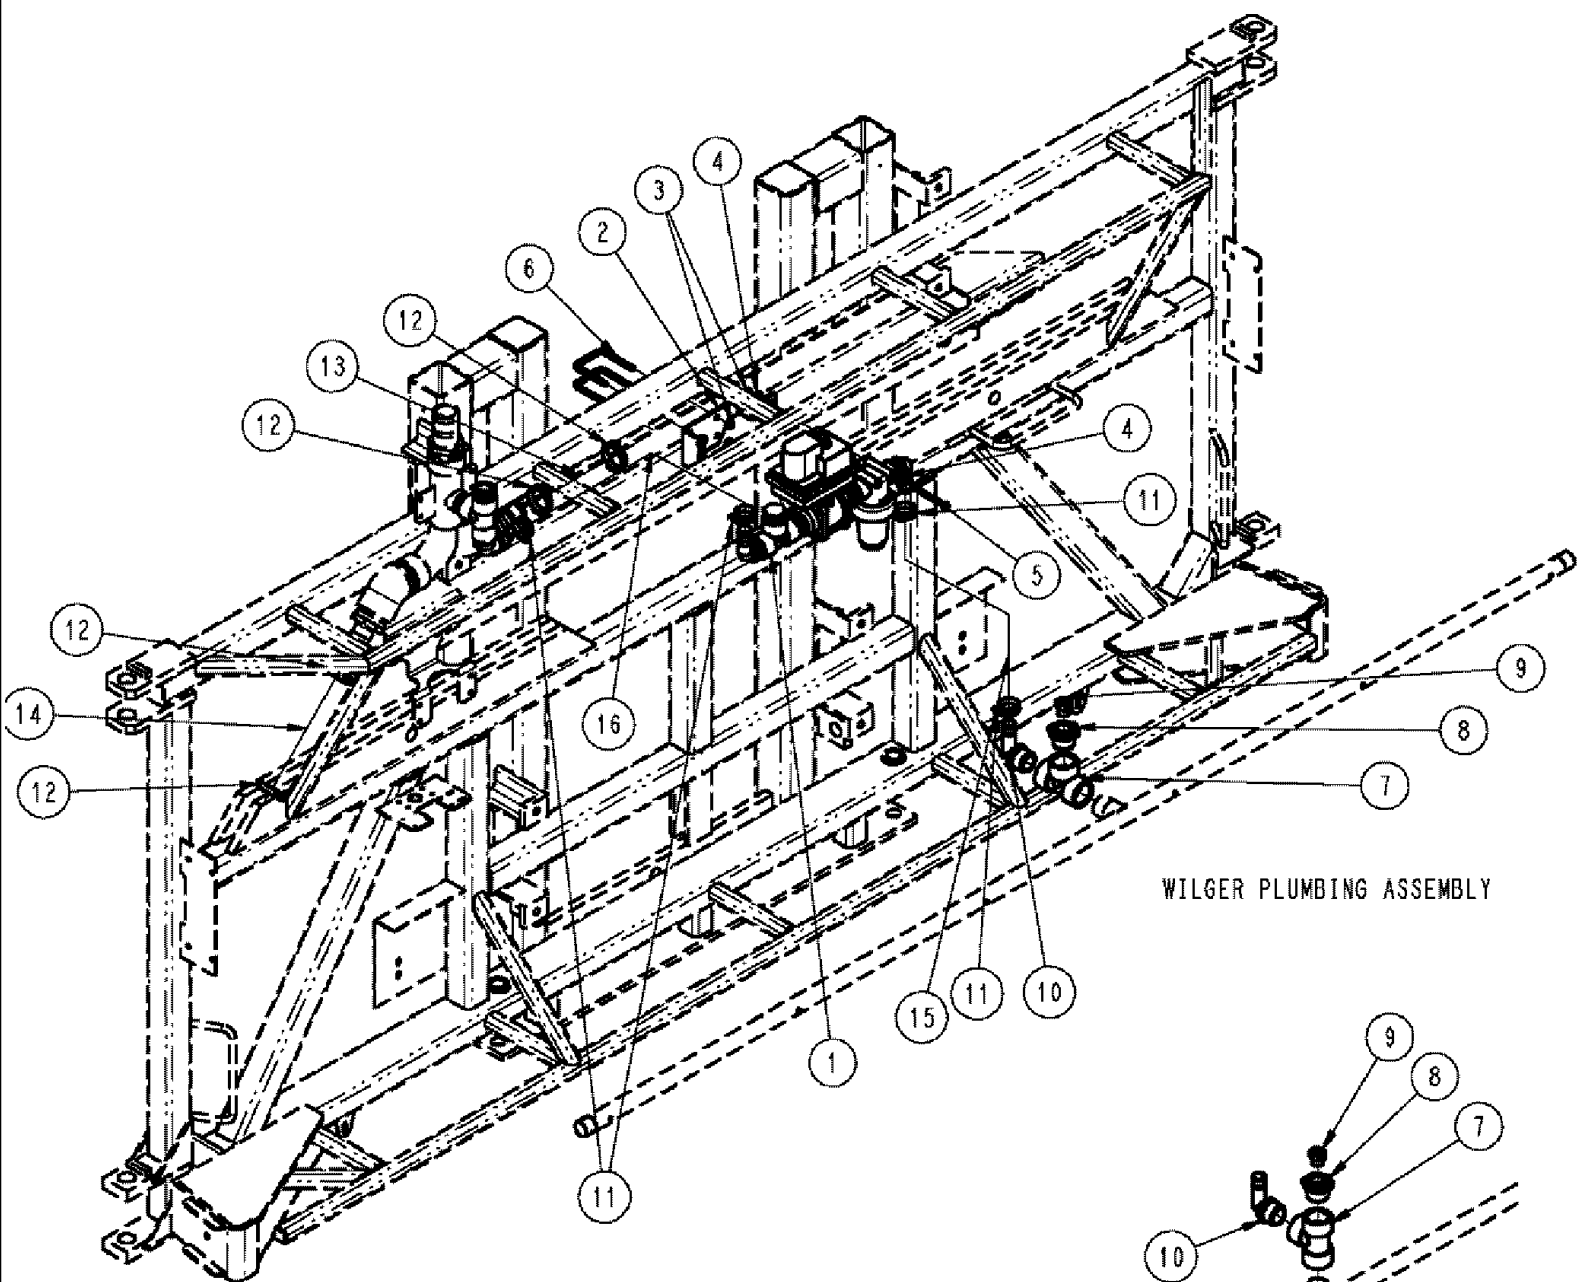

WILGER PLUMBING ASSEMBLY

ALTERNATIVE ARAG PLUMBING ASSEMBLY

NOTES:

1) SPRAYBARS ARE SHOWN IN THE WILGER NOZZLE BODY POSITION, WITH THE NOZZLE OPENINGS POINTING TOWARD THE REAR OF THE UNIT. ROTATE SPRAYBARS 90° TO ATTAIN THE ARAG NOZZLE BODY POSITION, WITH THE NOZZLE OPENINGS POINTING TOWARD THE GROUND.