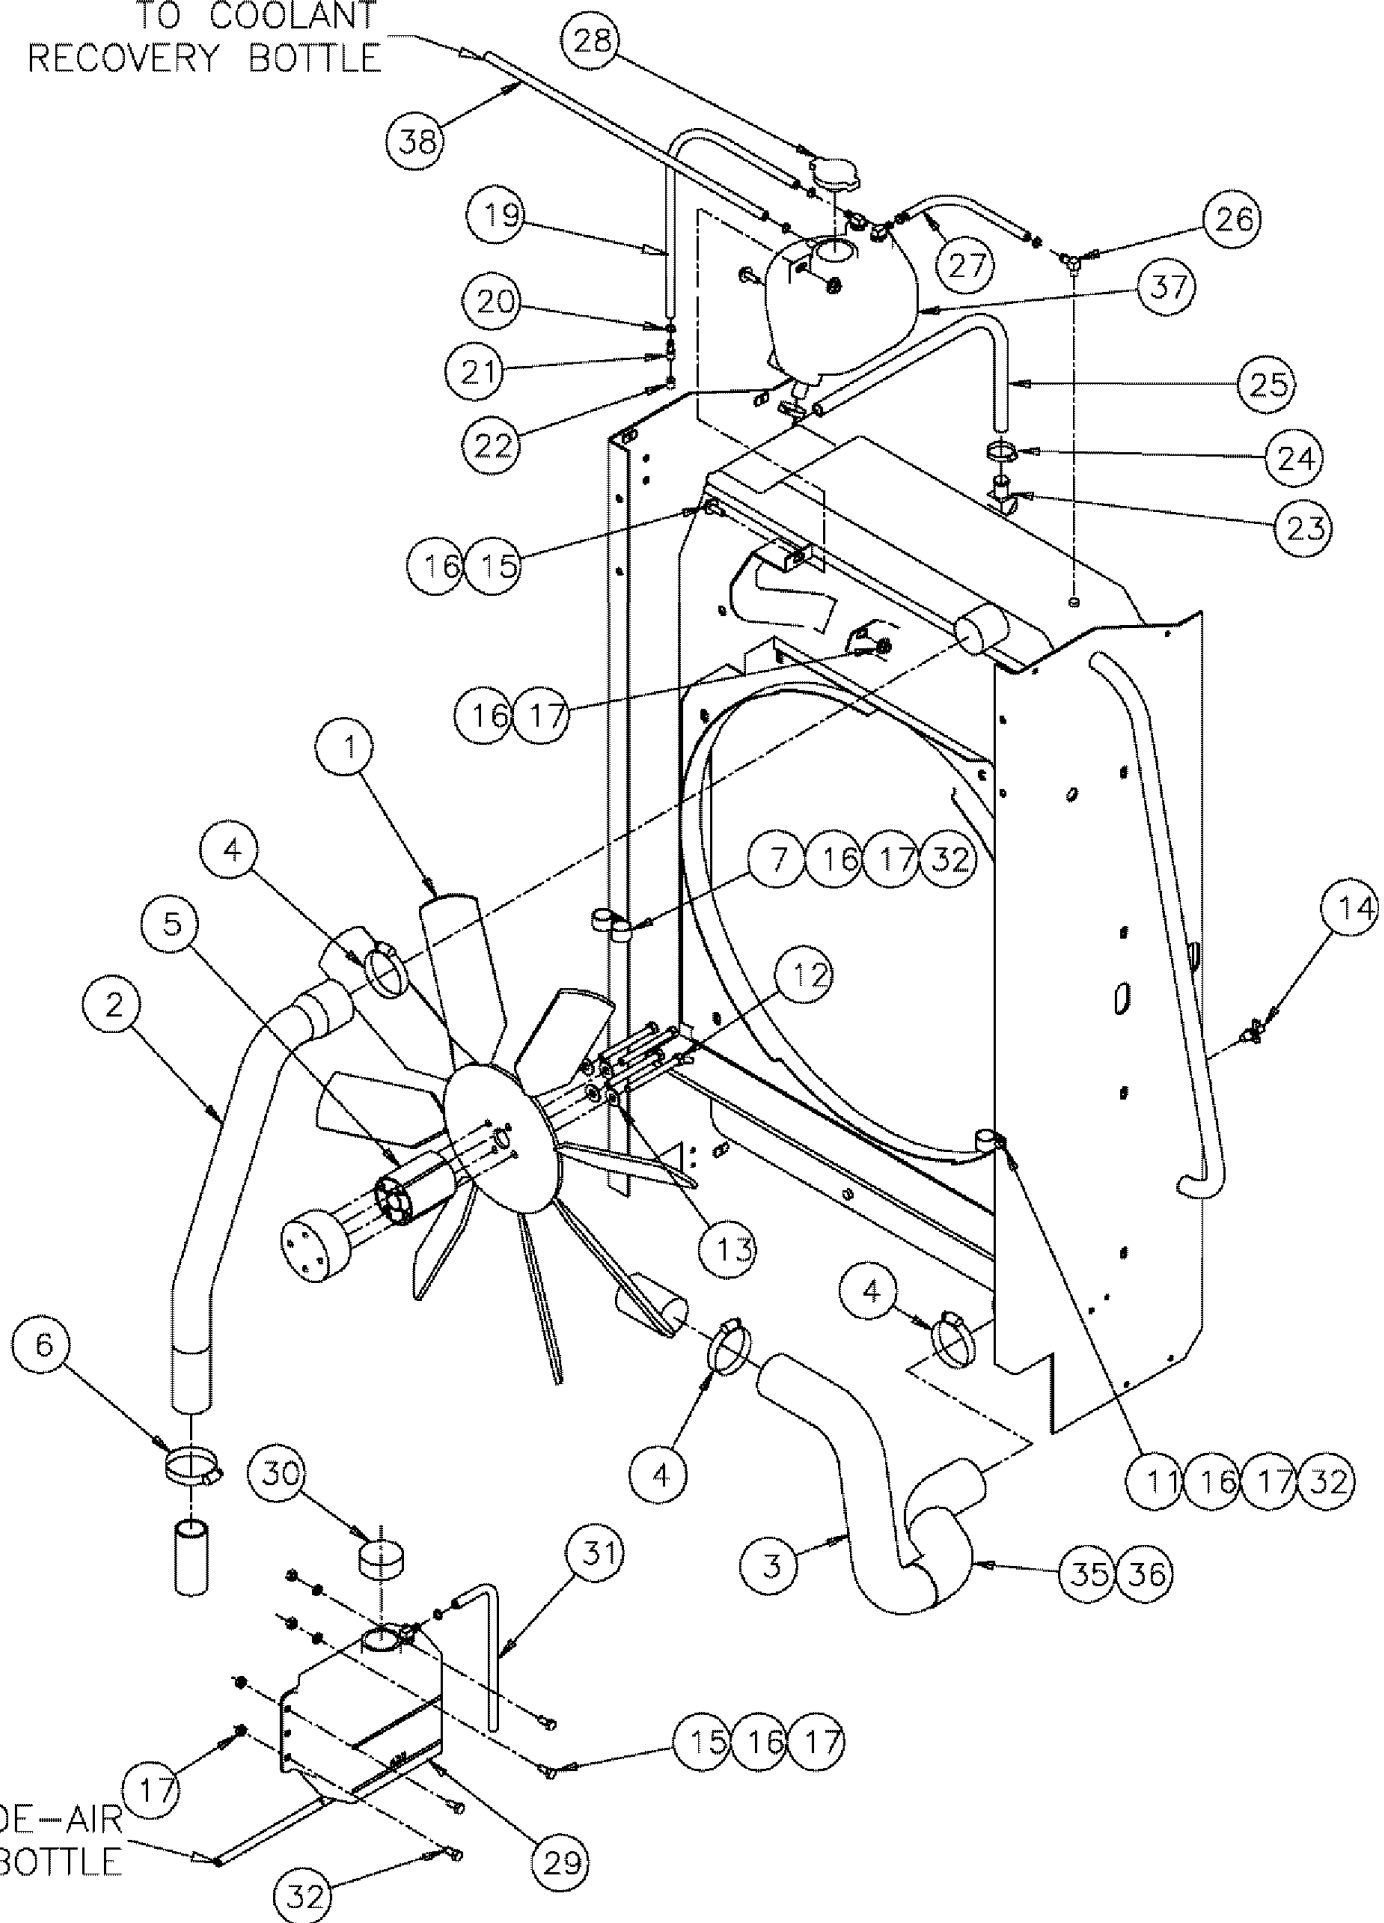

TO COOLANT
RECOVERY BOTTLE

FROM DE-AIR
BOTTLE

SPX3310 PATRIOT SPRAYER

03-044 RADIATOR COMPONENTS GROUP

сылка	Номер детали	Кол-во	Описание
1	BN316001	1	FAN, 28" 8 BLADE METAL
2	BN322045	1	SLEEVE, UPPER RAD.
3	BN322044	1	TUBE, LOWER RAD.
4	J918521	3	CLAMP, HOSE, RAD (59-83MM)
5	A184547	1	SPACER, FAN 70 MM
6	J922847	1	CLAMP, RAD HOSE (40-64 MM)
7	515-25190	2	CLAMP, 3/4", Insul, 1/2" Bolt,
11	515-23254	1	CLAMP, 1", Insul, 3/8" Bolt, VINYL COATED
12	827-10100	4	BOLT, Hex, M10 x 100, 10.9,
13	BN300499	4	WASHER, M10, FW, 10.9
14	217-92	1	COCK, DRAIN, 1/4" WEATHERHEAD
15	614-8025	4	BOLT, Hex, M8 x 25, 8.8,
16	BN300497	8	WASHER, M8, FW, 10.9
17	832-46408	10	NUT, LOCK, M8 x 1.25, CI 8, TLN
19	BN311451	1	HOSE, FUEL 1/4" ID X 32"
20	BN76094	7	CLAMP, HOSE, SS #M4
21	BN53433	1	FITTING, HB, 1/4" NPT X 1/4" HS, STL
22	BN72167	1	BUSHING, RED. 1/2-14 X 1/4-18
23	217-185	1	FITTING, 45e, 3/4" Hose x 1/2" NPTF Beaded, STEM 45, BEAD
24	BN75990	2	CLAMP, SS-#16 .81 TO 1.5 A
25	BN323344	1	HOSE, 3/4" X 41"
26	217-292	1	FITTING, 90e, 1/4" Hose x 1/8" NPTF, Barbed,
27	87266556	1	HOSE, VENT
28	A170241	1	CAP, RADIATOR,
29	A184395	1	RESERVOIR,
30	1547924C1	1	CAP, COOLANT RECOV'Y BOTL
31	BN315971	1	HOSE (METRES), 5/16 X 40"
32	614-8020	6	BOLT, Hex, M8 x 20, 8.8,
35	BN319391	1	HOSE, LOWER RAD HOSE
36	BN51143	2	STRAP, TIE 11" X.171"
37	87413715	1	RESERVOIR, DEAERATION
38	87270503	1	HOSE, 5/16 X 72
39	515-22159	2	CLAMP, 5/8", Insul, 5/16" Bolt,