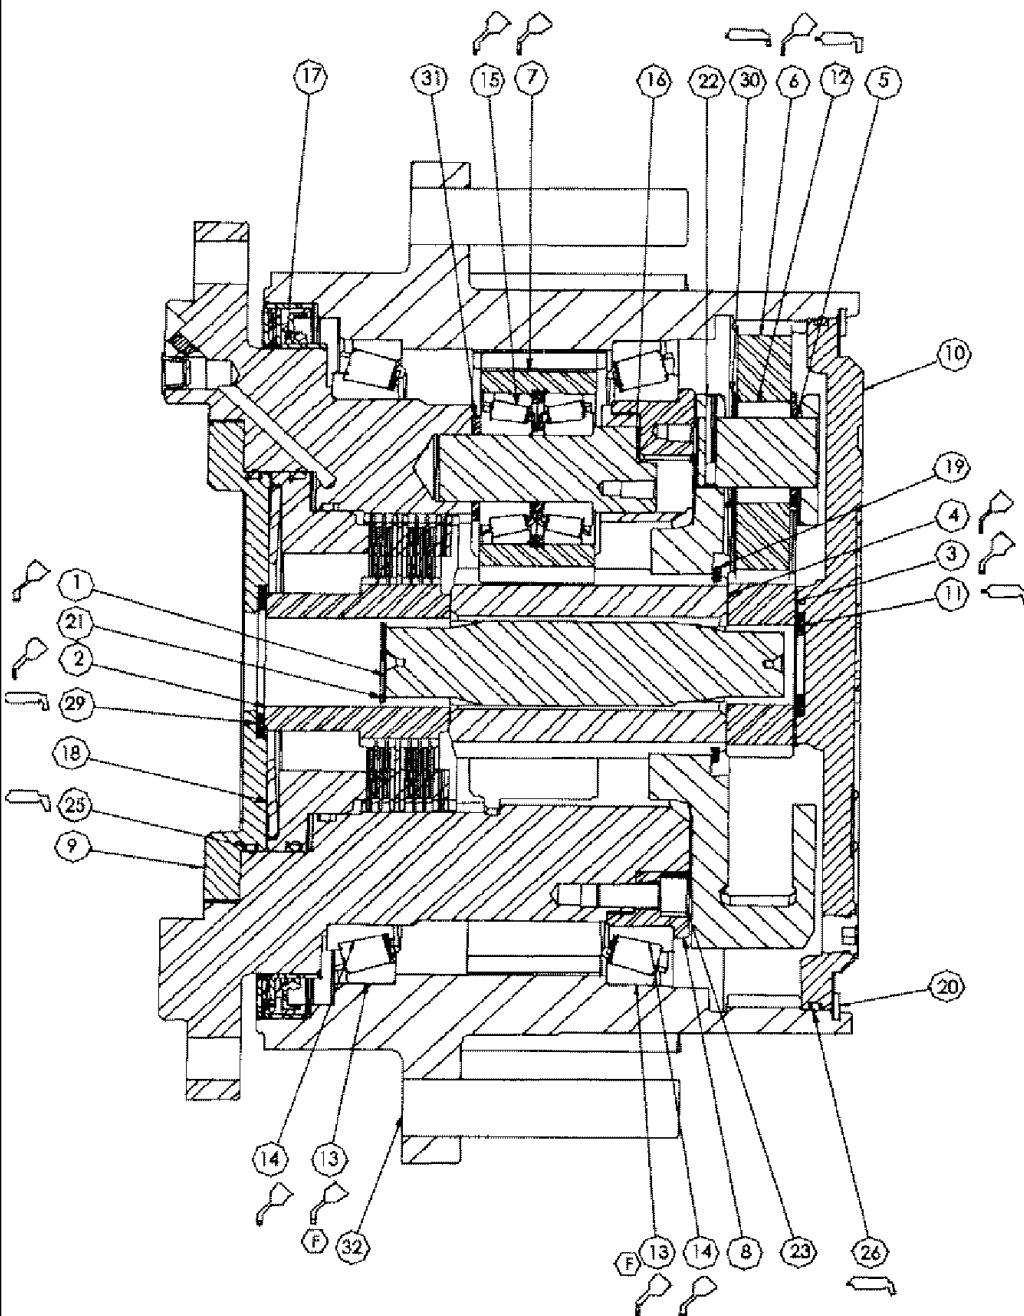

ASSEMBLY SPEC.:

APPLY LIGHT COAT OF GREASE TO PARTS: →

APPLY LIGHT COAT OF OIL TO PARTS: ↗

SPX3310 PATRIOT SPRAYER

05-001 GEARBOX, PLANETARY 21:1

сылка	Номер детали	Кол-во	Описание
	87271162	2	BEARING SET, CONE & CUP, TAPERED
1	87270191	1	SHAFT, INPUT
2	87270192	1	COUPLING,
3	87270193	1	SUN GEAR,
4	87270195	1	SUN GEAR,
5	87270196	3	SHAFT, PLANET
6	87270199	3	GEAR, PLANETARY,
7	87270201	3	GEAR, PLANETARY,
8	87270204	1	BEARING, CARRIER (6.143, 6.850)
9	87270205	1	ADAPTER, MOUNTING
10	87270206	1	COVER,
11	87270208	1	WASHER, THRUST, (.882, .1245)
12	87270209	48	BEARING, NEEDLE,
15	87270212	3	BEARING, TAPERED
16	87270213	3	SHIM, STEEL
17	87382451	1	SEAL, OIL, SPINDLE, C14 HUB
18	87270216	1	BRAKE, INPUT
19	87270217	1	RING, RET, EXT
20	87270218	1	RING, RET, INT
21	87270219	1	RING, RET, INT
22	87270221	3	ROLL, PIN
23	87270223	15	BOLT, SKT-UNC
24	87270224	4	BOLT, FLAT HD HEX SKT
25	87270225	1	RING, 'O' VITON
26	87270226	1	RING, 'O' VITON
27	87270228	1	PLUG, PIPE, MAG
28	87270229	1	PLUG, PIPE, O-RING
29	87270230	1	WASHER, THRUST,
30	87270231	6	WASHER, THRUST,
31	87270232	3	WASHER, THRUST,
32	87270233	10	STUD, DOUBLE END
	87573001	1	KIT, SEALS, BRAKE-HUB CO14 (NOT SHOWN)
	87570209	3	SHAFT, OUTPUT STAGE (NOT SHOWN)
	342594A1	AR	GEAR RATIO
	331-302	AR	OIL, SAE 85W140, EP, (NOT SHOWN)
	BN304226	72	BOLT, M16-2 X 45, FH, 10.9, (NOT SHOWN)
	BN305432	4	ADAPTER, 4 MF FOR M12 X 1.5, (NOT SHOWN)
	BN306152	2	SPACER, WHEEL HUB, (NOT SHOWN)
	BN315229	40	NUT, FLANGE, WHL, 22 MM DOR, (NOT SHOWN)
	BN325887	2	PLANET CARRIER, 21:1, SEE FIG. 05-001
	BN325888	2	PLANET CARRIER, 28:1, SEE FIG 05-002