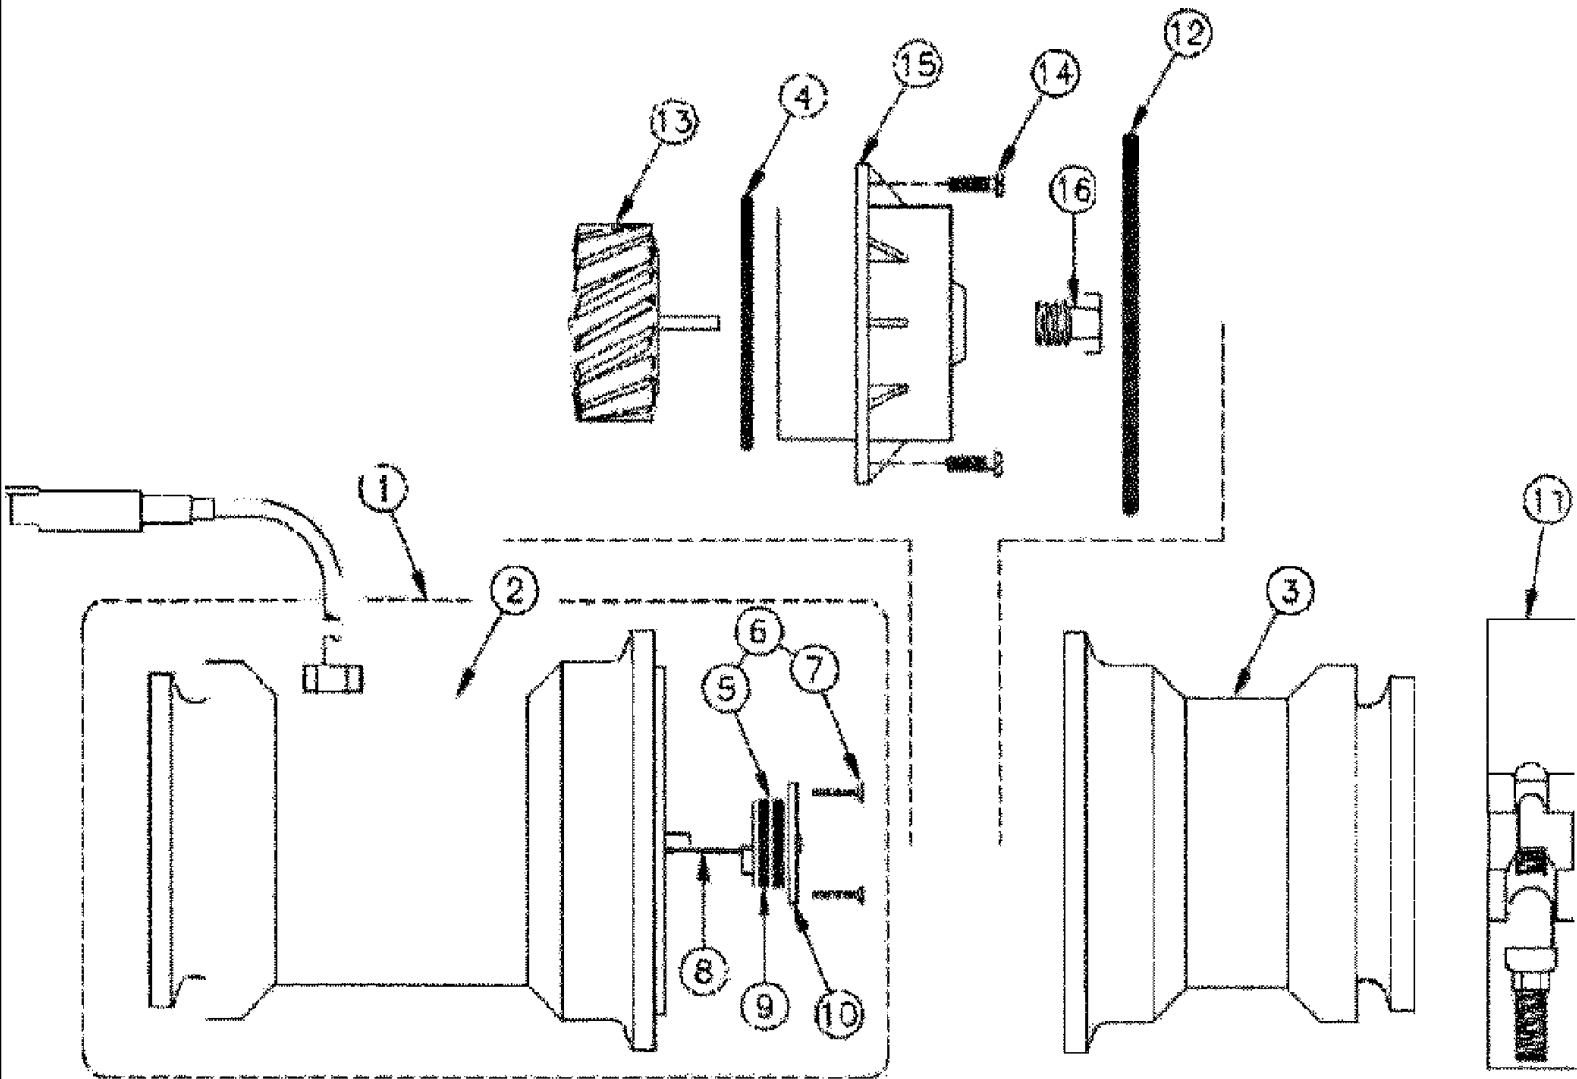

SPX3310 PATRIOT SPRAYER

09-016 FLOWMETER RFM 100

сылка	Номер детали	Кол-во	Описание
1	87521159	1	ASSEMBLY
2	87521162	1	OUTLET
3	87521164	1	HUB, INLET
4	87521166	2	VITRON
5	87521168	1	END BEARING, PC ASSY
6	87521174	1	END BEARING, PC ASSY KIT
8	87521177	1	PC
10	87521180	1	END BEARING
11	87521190	1	RETAINER
12	87521192	1	VITRON
13	87521193	1	TURBINE
15	87521201	1	BEARING, TURBINE
16	87521203	1	STUD ASSEMBLY