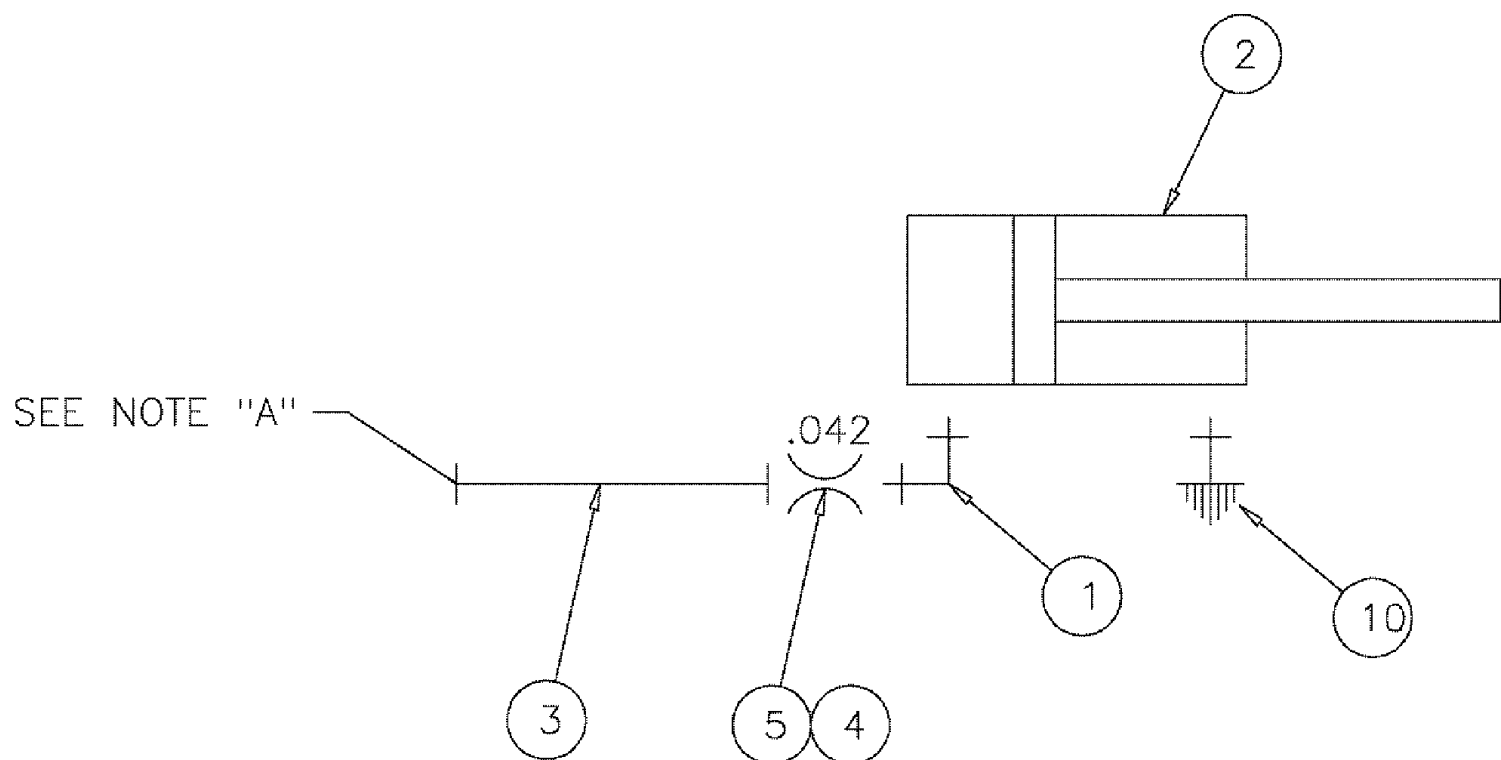

сылка	Номер детали	Кол-во	Описание
1	BN51591	2	ELBOW, 90-ORING 37 FL 7/16
2	87266443	1	MANIFOLD, CYLINDER, 1 X 6, SAE PORTS
3	BN316464	1	HOSE ASSY., 4 X 97"
5	BN319640	1	VALVE, RESTRICTOR, ORIFICE - 4 JIC (.042)
6	BN50075	1	NUT, 1/2-20 HEX SS
7	439-1620	1	PIN, HEADED, 3/8" x 1 1/4", G2, CLEVIS
8	432-812	2	PIN, SPLIT (COTTER), 1/8" x 3/4",
9	439-1824	1	PIN, HEADED, 1/2" x 1 1/2", G2, CLEVIS
10	87267314	1	BREATHER, 4 SAE
11	BN21982	1	CLEVIS, 1" DIA CRS X 1.87