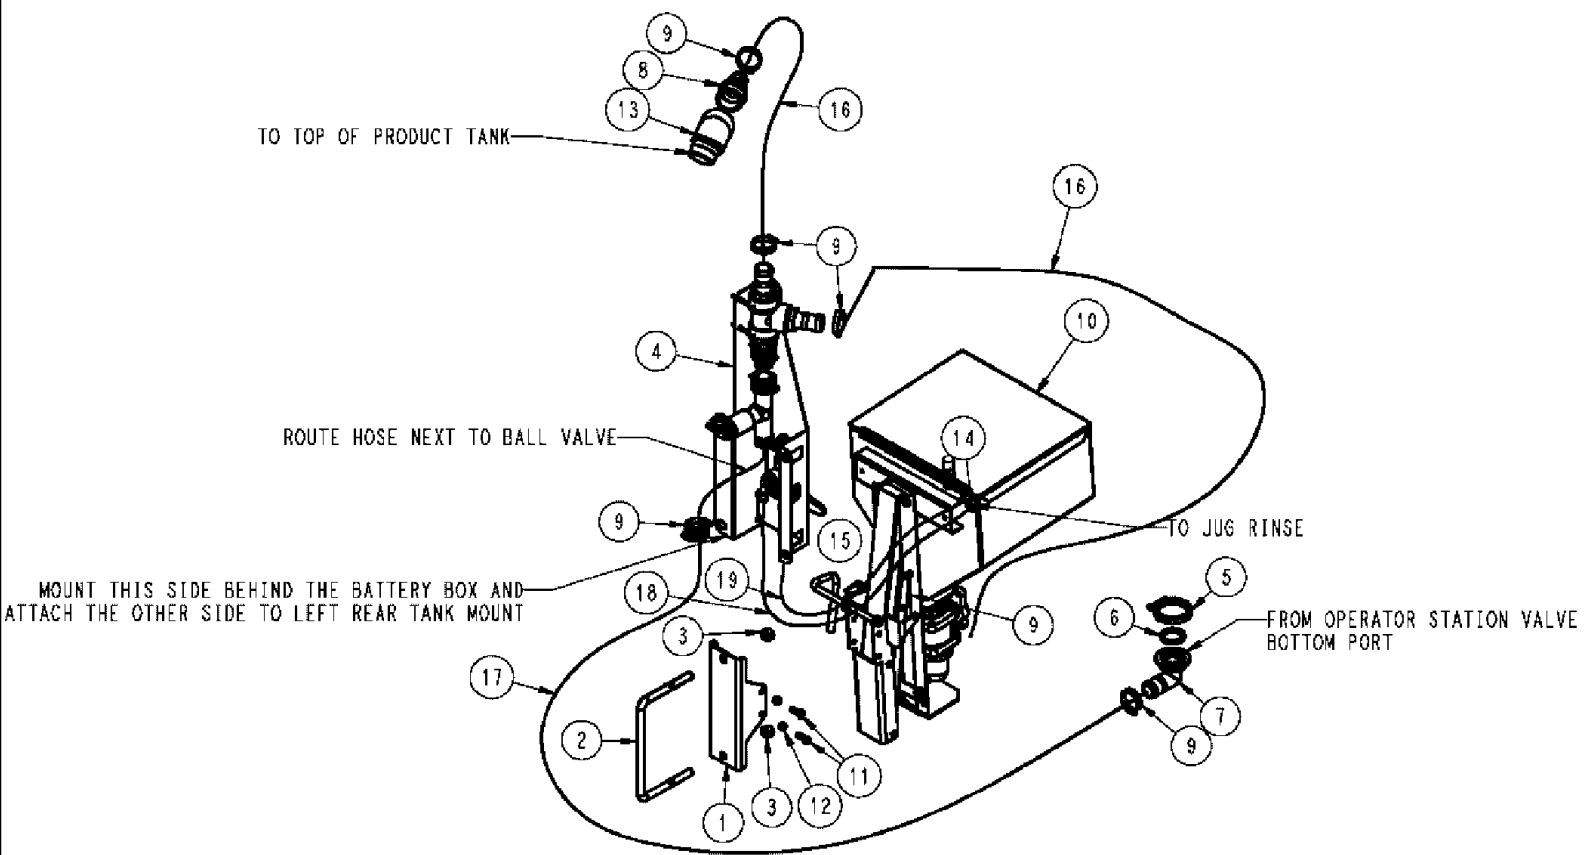

DETAIL A
SCALE 1:3

DETAIL B
SCALE 1:3

SPX3310 PATRIOT SPRAYER

11-012 FENCE ROW NOZZLE GROUP, 90', RIGHT BOOM

сылка	Номер детали	Кол-во	Описание
1	BN2399412	1	CONNECTOR, HYD., TUBE MC38038
2	BN2399403	3	CONNECTOR, TUBE MC38014
3	343778A1	1	SOLENOID, VALVE, 1/4 NPT
4	BN50759	1	NUT, 3/8-16, NLN, SS
5	BN50146	1	WASHER, 3/8, FW, SS
6	515-23365	1	CLAMP, 1 7/16", Insul, 3/8" Bolt,
7	BN50272	1	BOLT, 3/8-16 X 2.75, HH, SS
8	86986105	1	CLAMP, NOZZLE
9	BN73015	1	COUPLING, 1/4" NPT SS FULL
10	BN313361	1	NIPPLE, LUBE, 1/4" NPT X 6.0SS
11	BN313256	1	NOZZLE INJECTION, W/SWIVEL
12	BN313255	1	NOZZLE INJECTION, W/CHECK VALVE
13	BN322073	1	TUBE, BLACK, 3/8 X 36"
14	BN313230	1	TUBE, BLACK, 3/8 X 220
15	86986808	1	NIPPLE, LUBE, NIP, .25 X SHORT, PP
16	87565152	1	STRAINER, ELEMENT, .5FP, 50 MESH, PP
	87577399	1	SCREEN, 50 MESH, SS, SERVICE PARTS FOR REF. 16
	87577400	1	STRAINER, ELEMENT, HEAD, .50 MP, SERVICE PARTS FOR REF. 16
	87577401	1	SUCTION BOWL, MINI, BLK, SERVICE PARTS FOR REF. 16
	87577402	1	VITON, SERVICE PARTS FOR REF. 16
17	BN304521	2	REDUCER, .50MP .25FP, PP
18	BN300892	1	TUBE, 3/8 BOLT