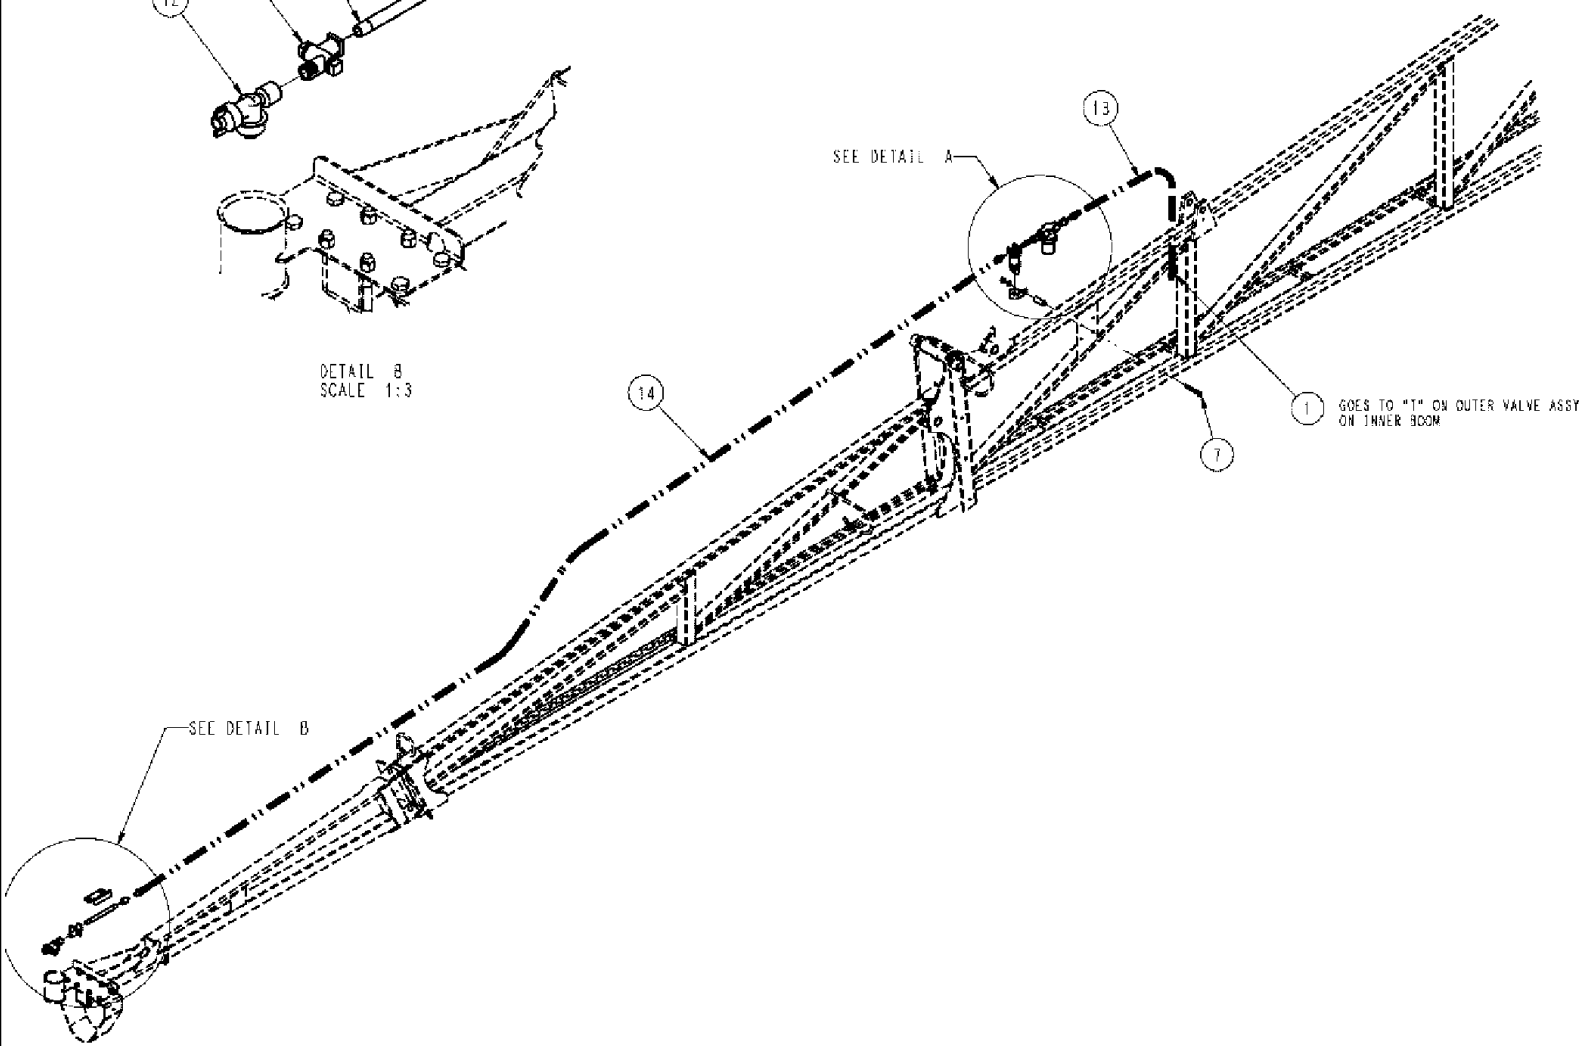

DETAIL A
SCALE 1:3

SEE DETAIL B

SEE DETAIL A

GOES TO "1" ON OUTER VALVE ASSY ON INNER BOOM

SPX3310 PATRIOT SPRAYER

11-011 FENCE ROW NOZZLE GROUP, 90', LEFT BOOM

сылка	Номер детали	Кол-во	Описание
1	BN2399412	1	CONNECTOR, HYD., TUBE MC38038
2	BN2399403	3	CONNECTOR, TUBE MC38014
3	343778A1	1	SOLENOID, VALVE, 1/4 NPT
4	BN50759	1	NUT, 3/8-16, NLN, SS
5	BN50146	1	WASHER, 3/8, FW, SS
6	515-23365	1	CLAMP, 1 7/16", Insul, 3/8" Bolt,
7	BN50272	1	BOLT, 3/8-16 X 2.75, HH, SS
8	86986105	1	CLAMP, PLATE, NOZZLE
9	BN73015	1	COUPLING, 1/4" NPT SS FULL
10	BN313361	1	NIPPLE, LUBE, 1/4" NPT X 6.0SS
11	BN313256	1	NOZZLE INJECTION, W/SWIVEL
12	BN313255	1	NOZZLE INJECTION, W/CHECK VALVE
13	BN322073	1	TUBE, BLACK, 3/8 X 36"
14	BN313230	1	TUBE, BLACK, 3/8 X 220
15	86986808	1	NIPPLE, LUBE, NIP, .25 X SHORT, PP
16	87565152	1	STRAINER, ELEMENT, .5FP, 50 MESH, PP
	87577399	1	SCREEN, 50 MESH, SS, SERVICE PARTS FOR REF. 16
	87577400	1	STRAINER, ELEMENT, HEAD, .50 MP, SERVICE PARTS FOR REF. 16
	87577401	1	SUCTION BOWL, MINI, BLK, SERVICE PARTS FOR REF. 16
	87577402	1	VITON, SERVICE PARTS FOR REF. 16
17	BN304521	2	REDUCER, .50 MP .25FP, PP
18	BN300892	1	TUBE, 3/8 BOLT