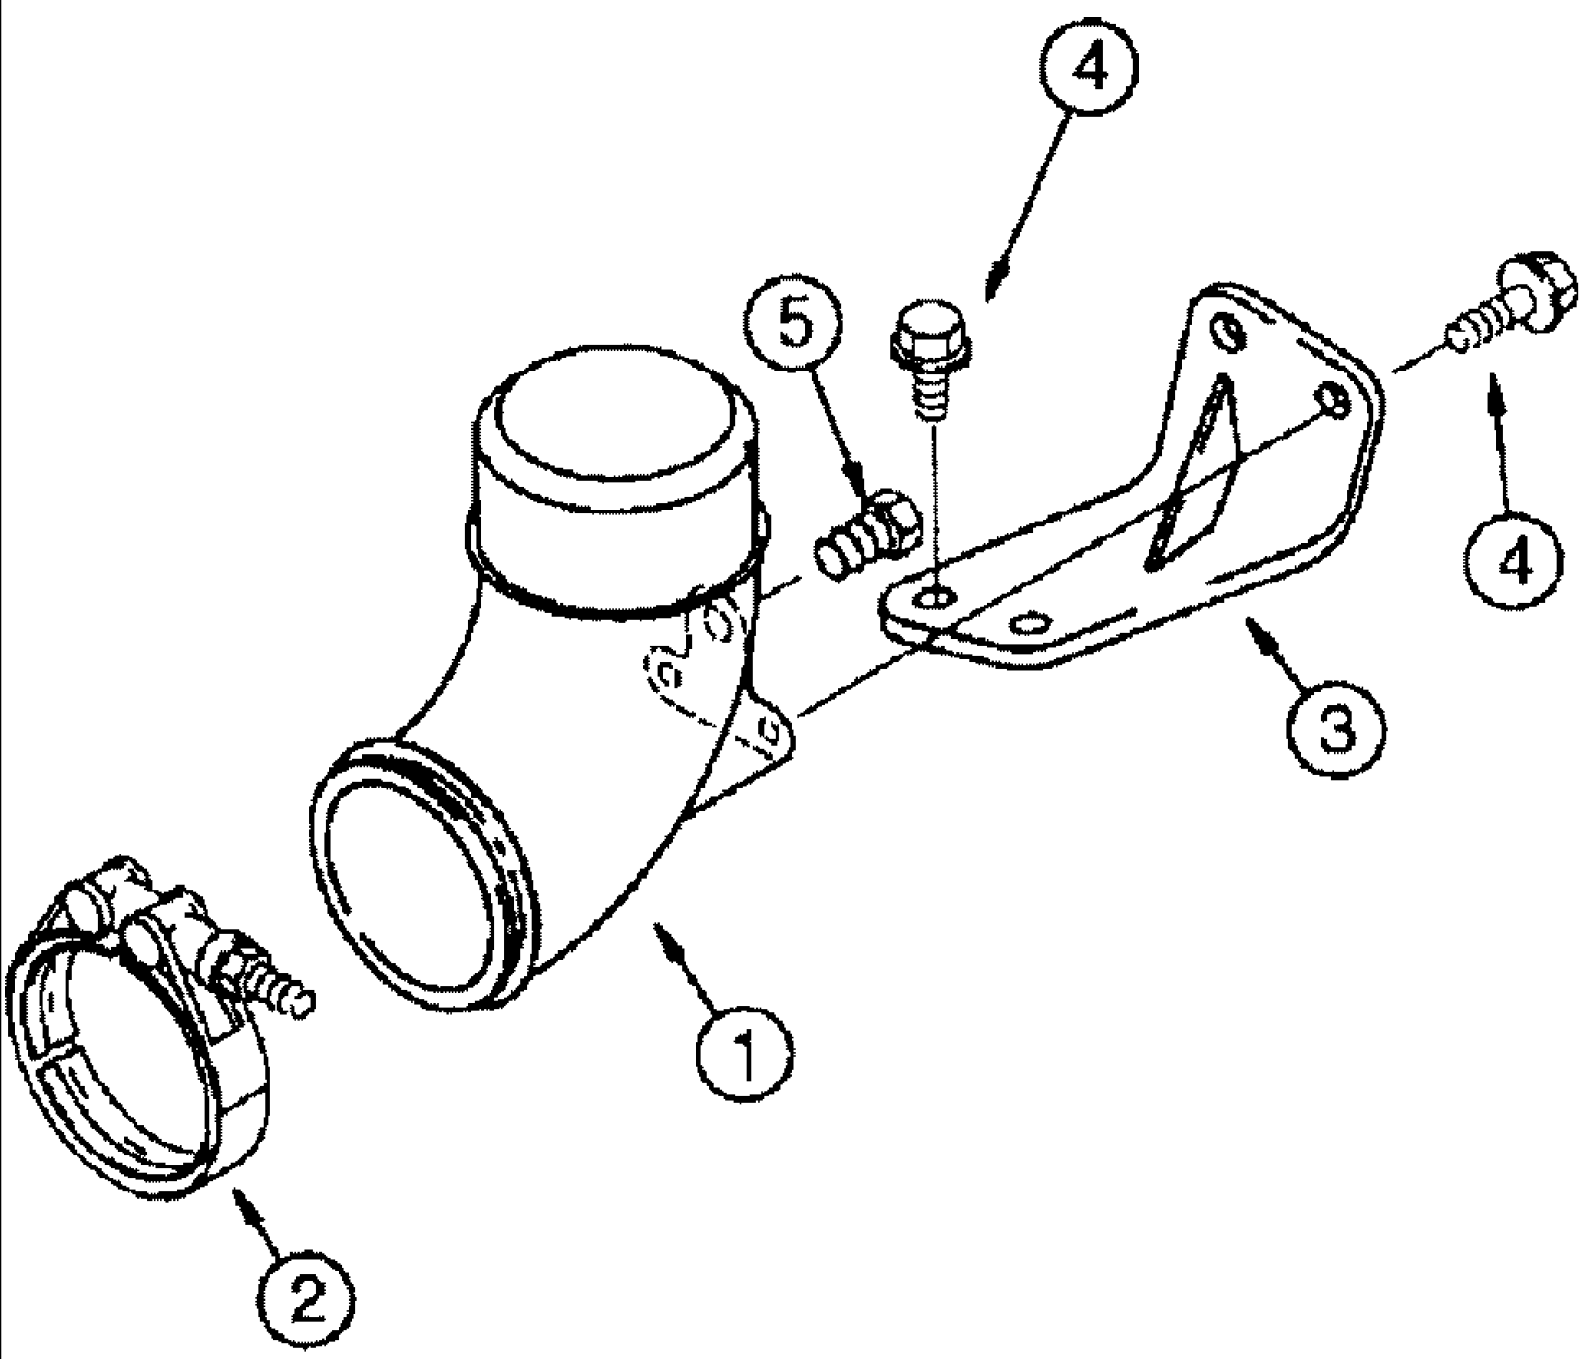

SPX3310 PATRIOT SPRAYER

03-011 EXHAUST SYSTEM

сылка	Номер детали	Кол-во	Описание
1	J910991	1	ELBOW, TURBOCHARGER EXHAUST
2	A170467	1	CLAMP, INCLUDES HARDWARE
3	J930717	1	BRACKET,
4	844-10025	4	BOLT, Hex Flg, M10 x 25, 8.8, Full Thd, HEAVY
5	217-432	1	PLUG, Hex Soc, 1/4"-18,