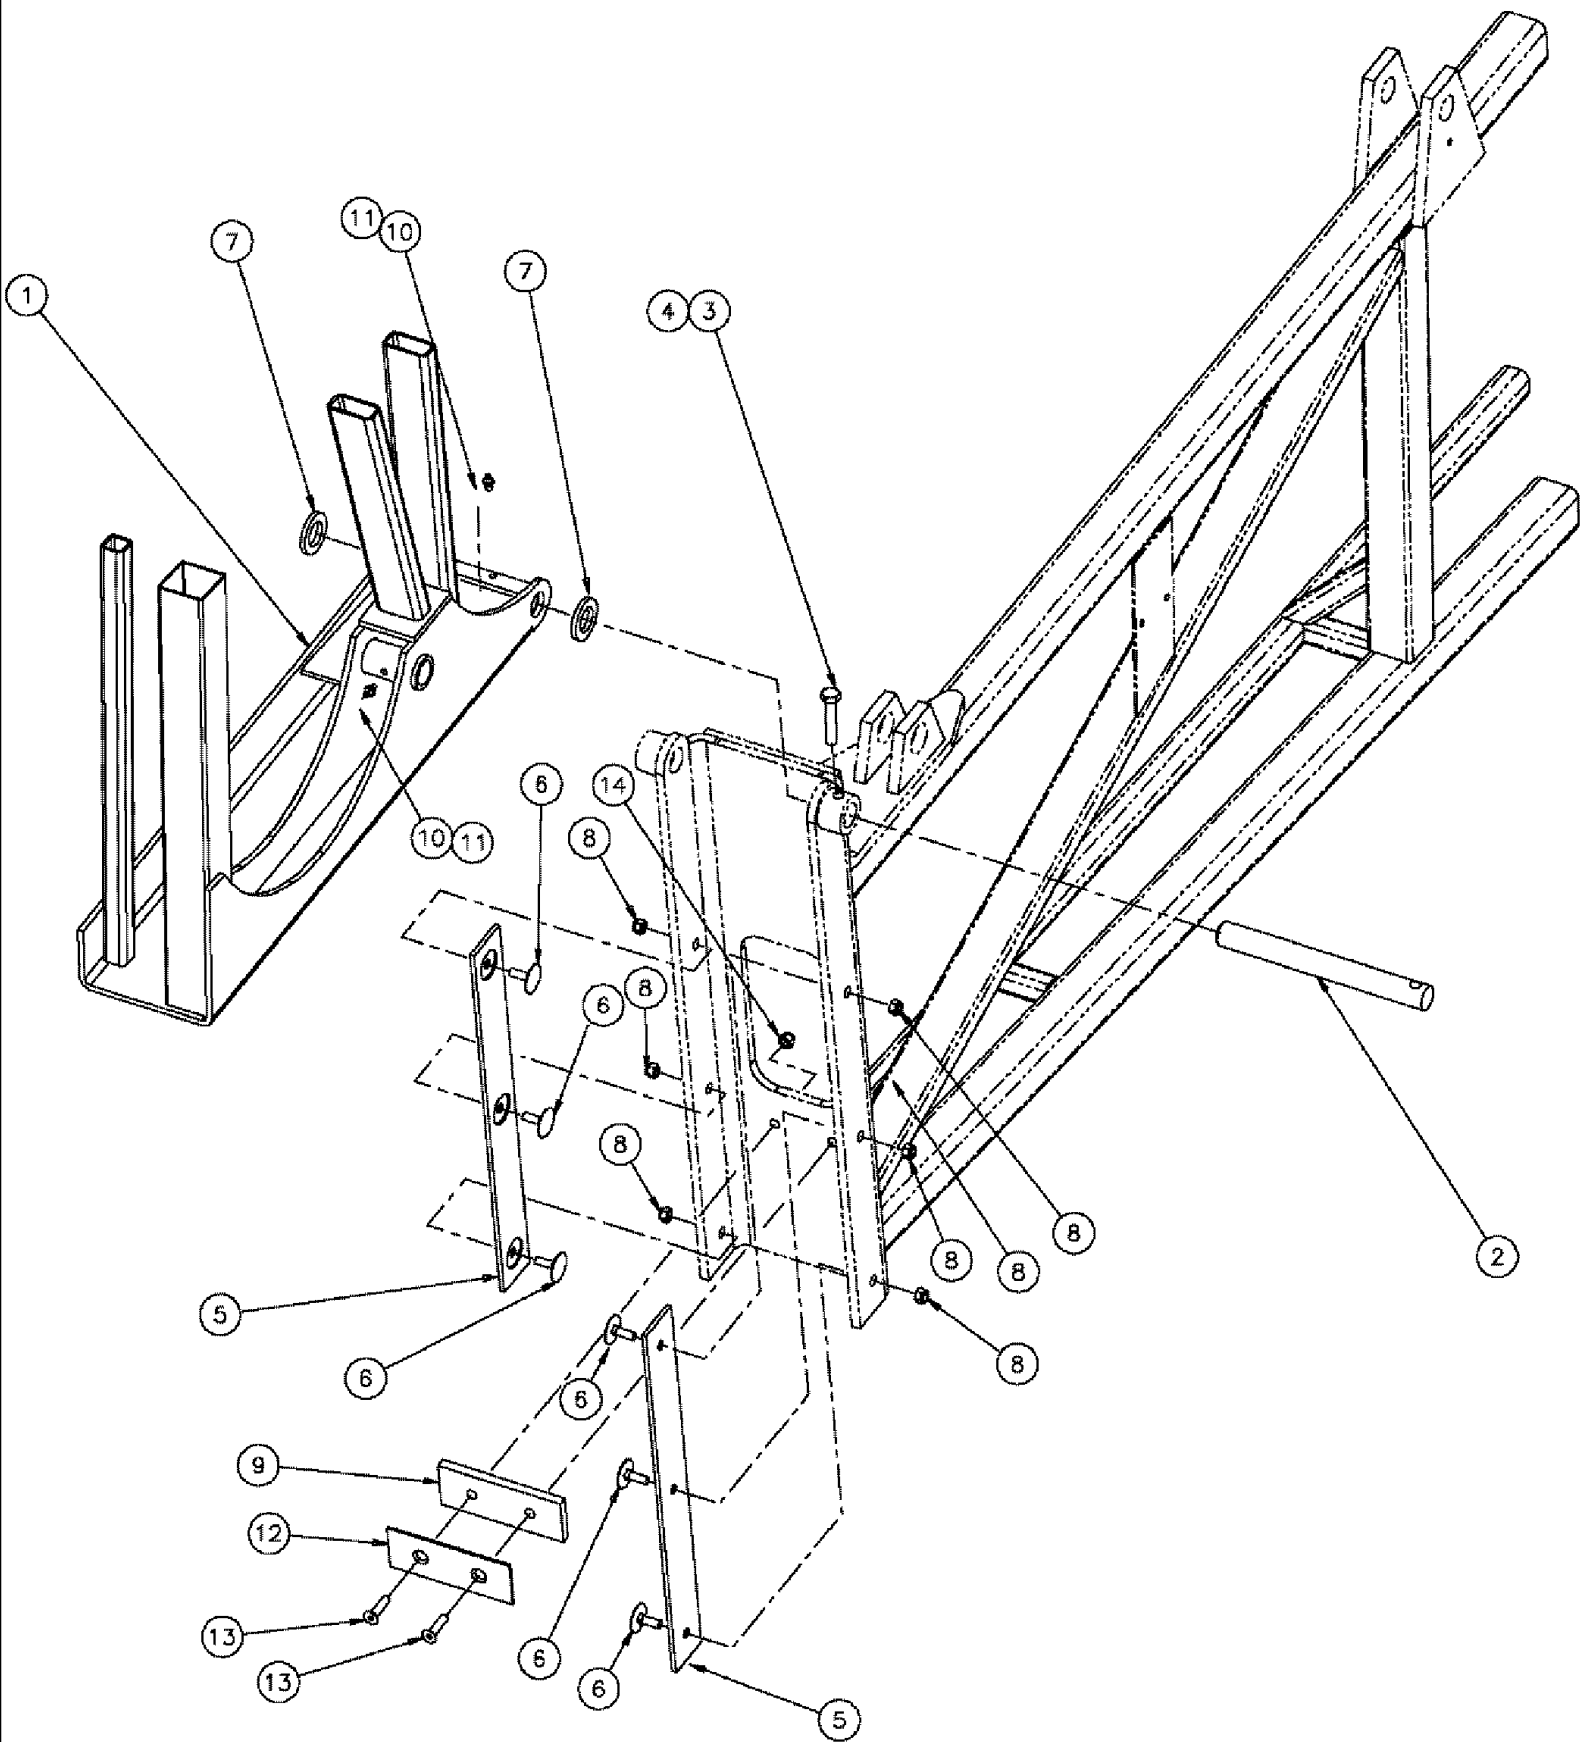

SPX3310 PATRIOT SPRAYER

08-023 OUTER BOOM ASSEMBLY, L.H. - 80'

сылка	Номер детали	Кол-во	Описание
1	BN320281	1	BOOM, WLDMT, L.H. OUTER - 80°
2	BN307893	1	PIN, V-FOLD
3	439-5632	1	PIN, HEADED, 3/8" x 2", G2, HD/H
4	432-816	1	PIN, SPLIT (COTTER), 1/8" x 1",
5	BN69856	2	PLATE, LINER-PLSTIC 3/16 X 2 X 17.50
6	BN50014	6	BOLT, 5/16-18 X.75, EH
7	896-11024	2	WASHER, M24 x 44.5 x 5, HT, FLAT
8	BN50057	6	NUT, 5/16-18 WHIZ LOCK SS
9	BN305437	1	BUMPER, RUBBER 2 X 6 X .63
10	BN302051	2	NIPPLE, LUBE, 8 MM X 1 STR
11	331-37	AR	SPARE PART, 1 LB LITHIUM #2 GR
12	87266608	1	PLATE, STEEL, FOLD BUMPER
13	280591	2	SCREW, Hex Soc Flat Hd, 5/16"-18 x 1 1/4", CSHSFHP
14	BN55361	2	NUT, 5/16-18, NLN, SS