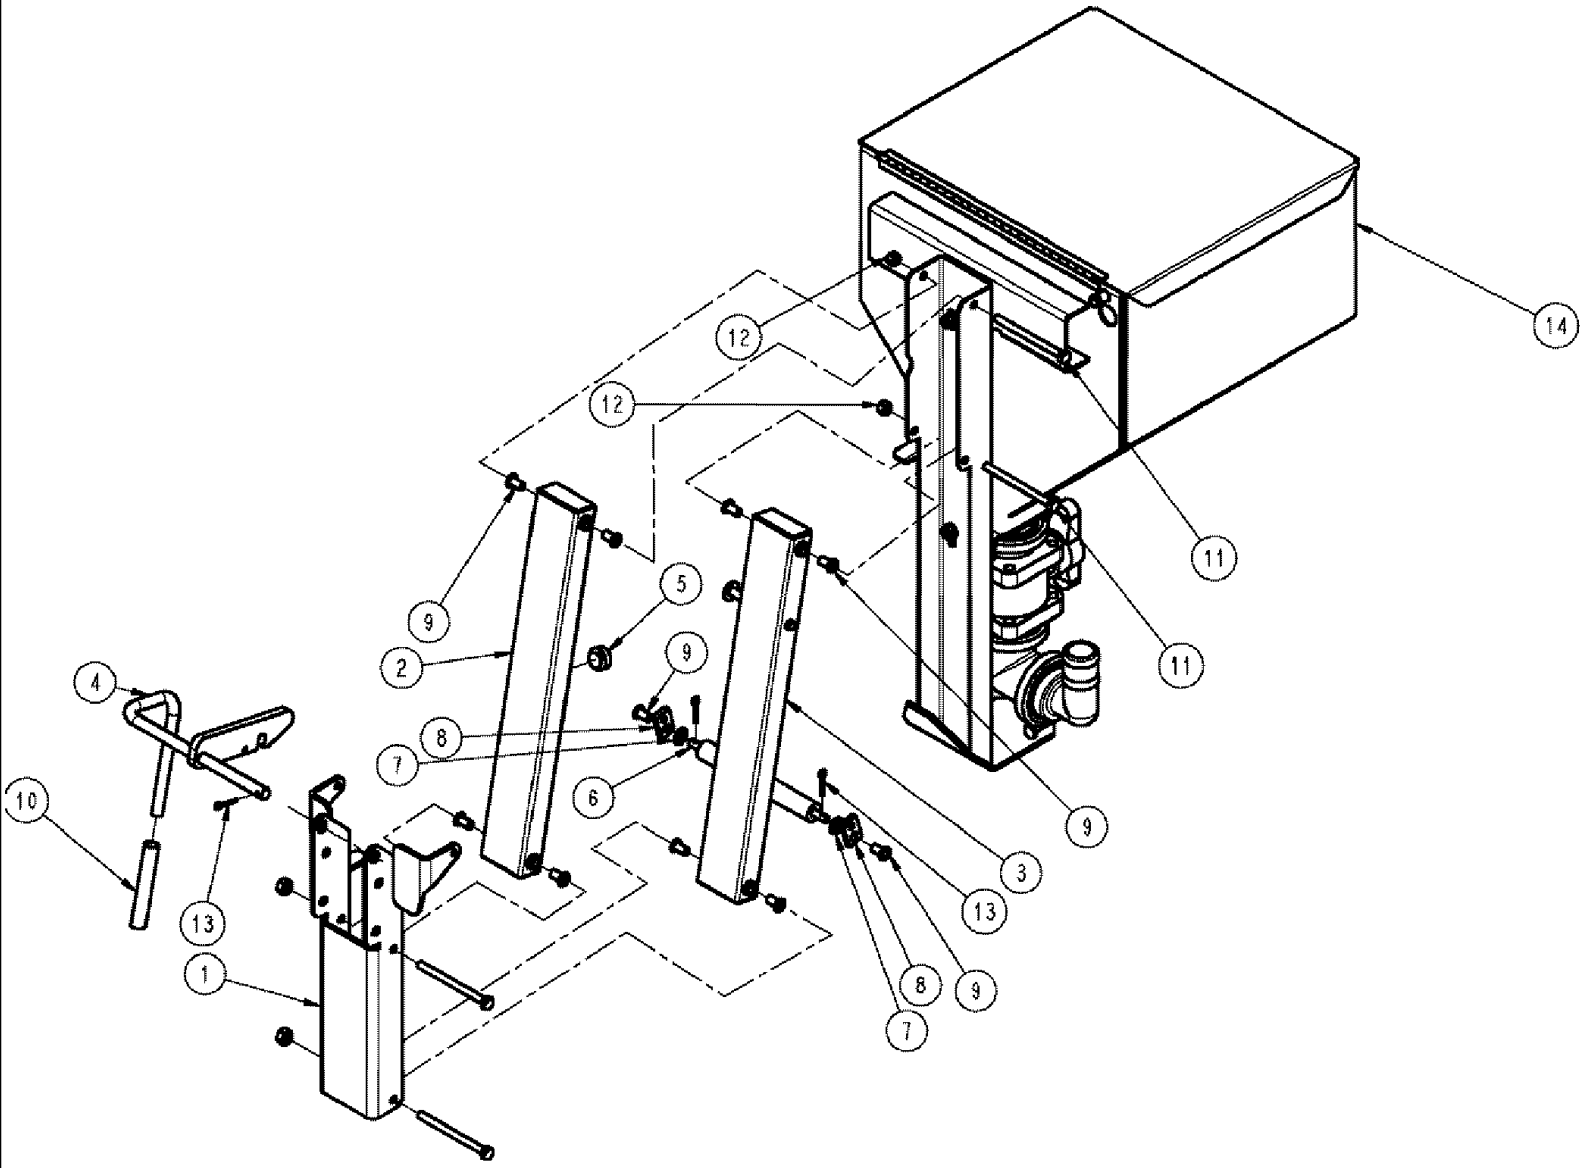

SPX3310 PATRIOT SPRAYER

11-014 CHEMICAL INDUCTOR TANK GROUP W/LINKAGE

сылка	Номер детали	Кол-во	Описание
1	BN324764	1	BRACKET, MOUNT, W/M LINKAGE ARM
2	BN318197	1	ARM, WDMT, LINKAGE (UPR)
3	BN318198	1	ARM, WDMT, LINKAGE (LWR)
4	BN318200	1	LATCH, WDMT, LINKAGE ARM
5	BN319152	1	BUMPER, 1" OD
6	BN319247	1	PIN, SPRING RETENSION
7	BN319150	2	WASHER, 3/8, FW, NYLON
8	BN319106	2	SPRING, TENSION, ADJUSTMENT
9	BN319151	10	BUSHING, 5/16, SHLDER, NYLN
10	BN29274	1	GRIP, BLK-VINYL.5 ID DIA X 4
11	413-564	4	BOLT, Hex, 5/16"-18 x 4", G5,
12	231-4145	4	NUT, LOCK, 5/16"-18, GB, HH, TLN
13	BN1630425	3	PIN, SPLIT (COTTER), 1/8 X 1
14	BN320818	1	TANK, W/LIQ PLUMB, SEE FIG 11-017