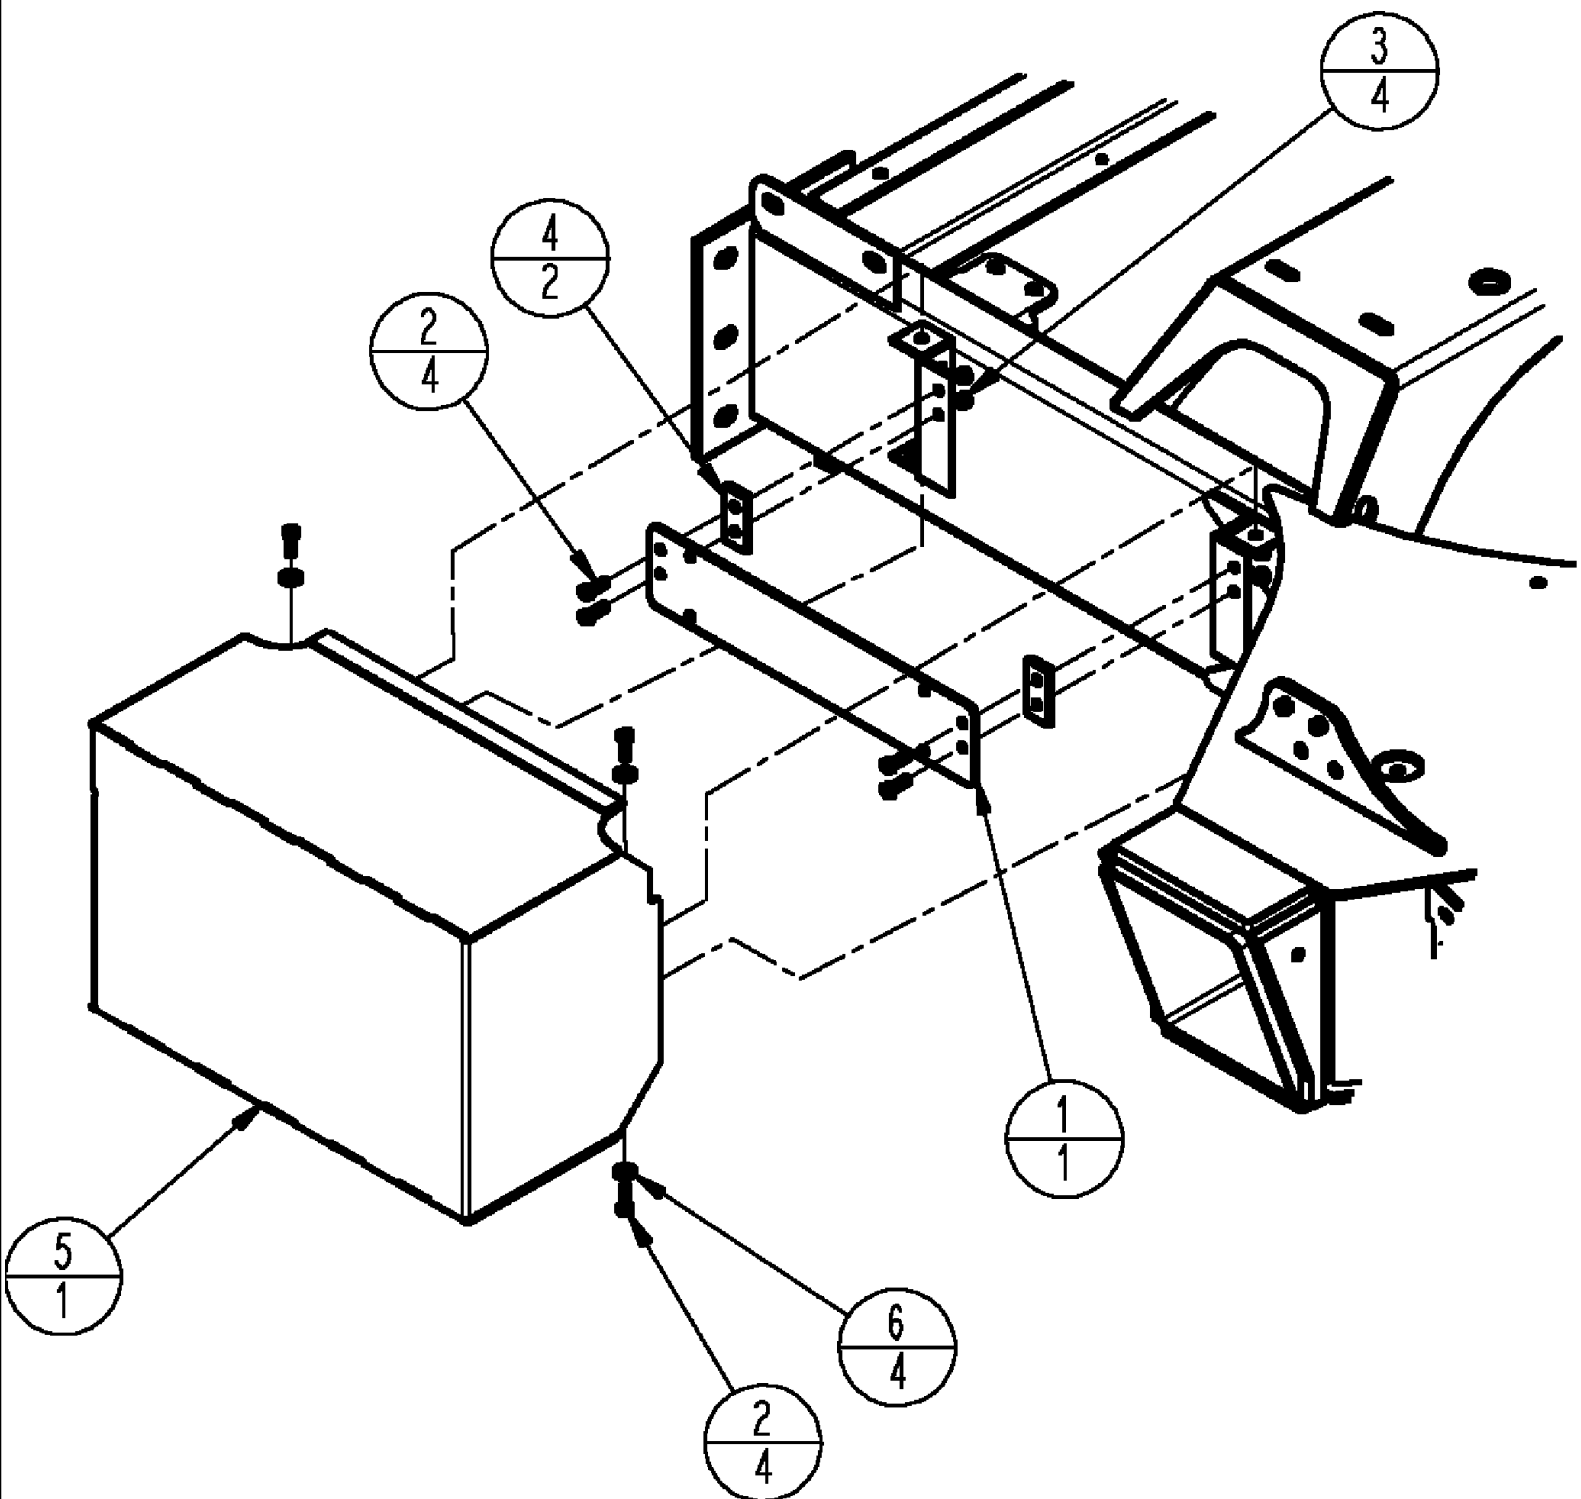

NOTES:

- 1) USE ITEM 7 TO SECURE ITEM 2 TO FRAME.
- 2) SECURE HOSES 5 & 6 USING ITEMS 3, 7, 9 & 8 IN LOCATION SHOWN.

SPX3310 PATRIOT SPRAYER

06-027 OIL COOLER GROUP

сылка	Номер детали	Кол-во	Описание
1	BN22240	2	CAP, 12 JIC
2	BN67245	1	MANIFOLD, HYD RETURN
3	515-23381	2	CLAMP, 1 1/2", Insul, 3/8" Bolt, P-STYLE, DIA
4	BN314786	1	COOLER, OIL, SPX 3200
5	BN323675	1	SLEEVE, 16 X 55"
6	BN317055	1	SLEEVE, 16 X108
7	832-46408	3	NUT, LOCK, M8 x 1.25, CI 8, TLN
8	614-8025	1	BOLT, Hex, M8 x 25, 8.8,
9	896-15008	1	WASHER, M8 x 21.5 x 2.5, HT, ZND