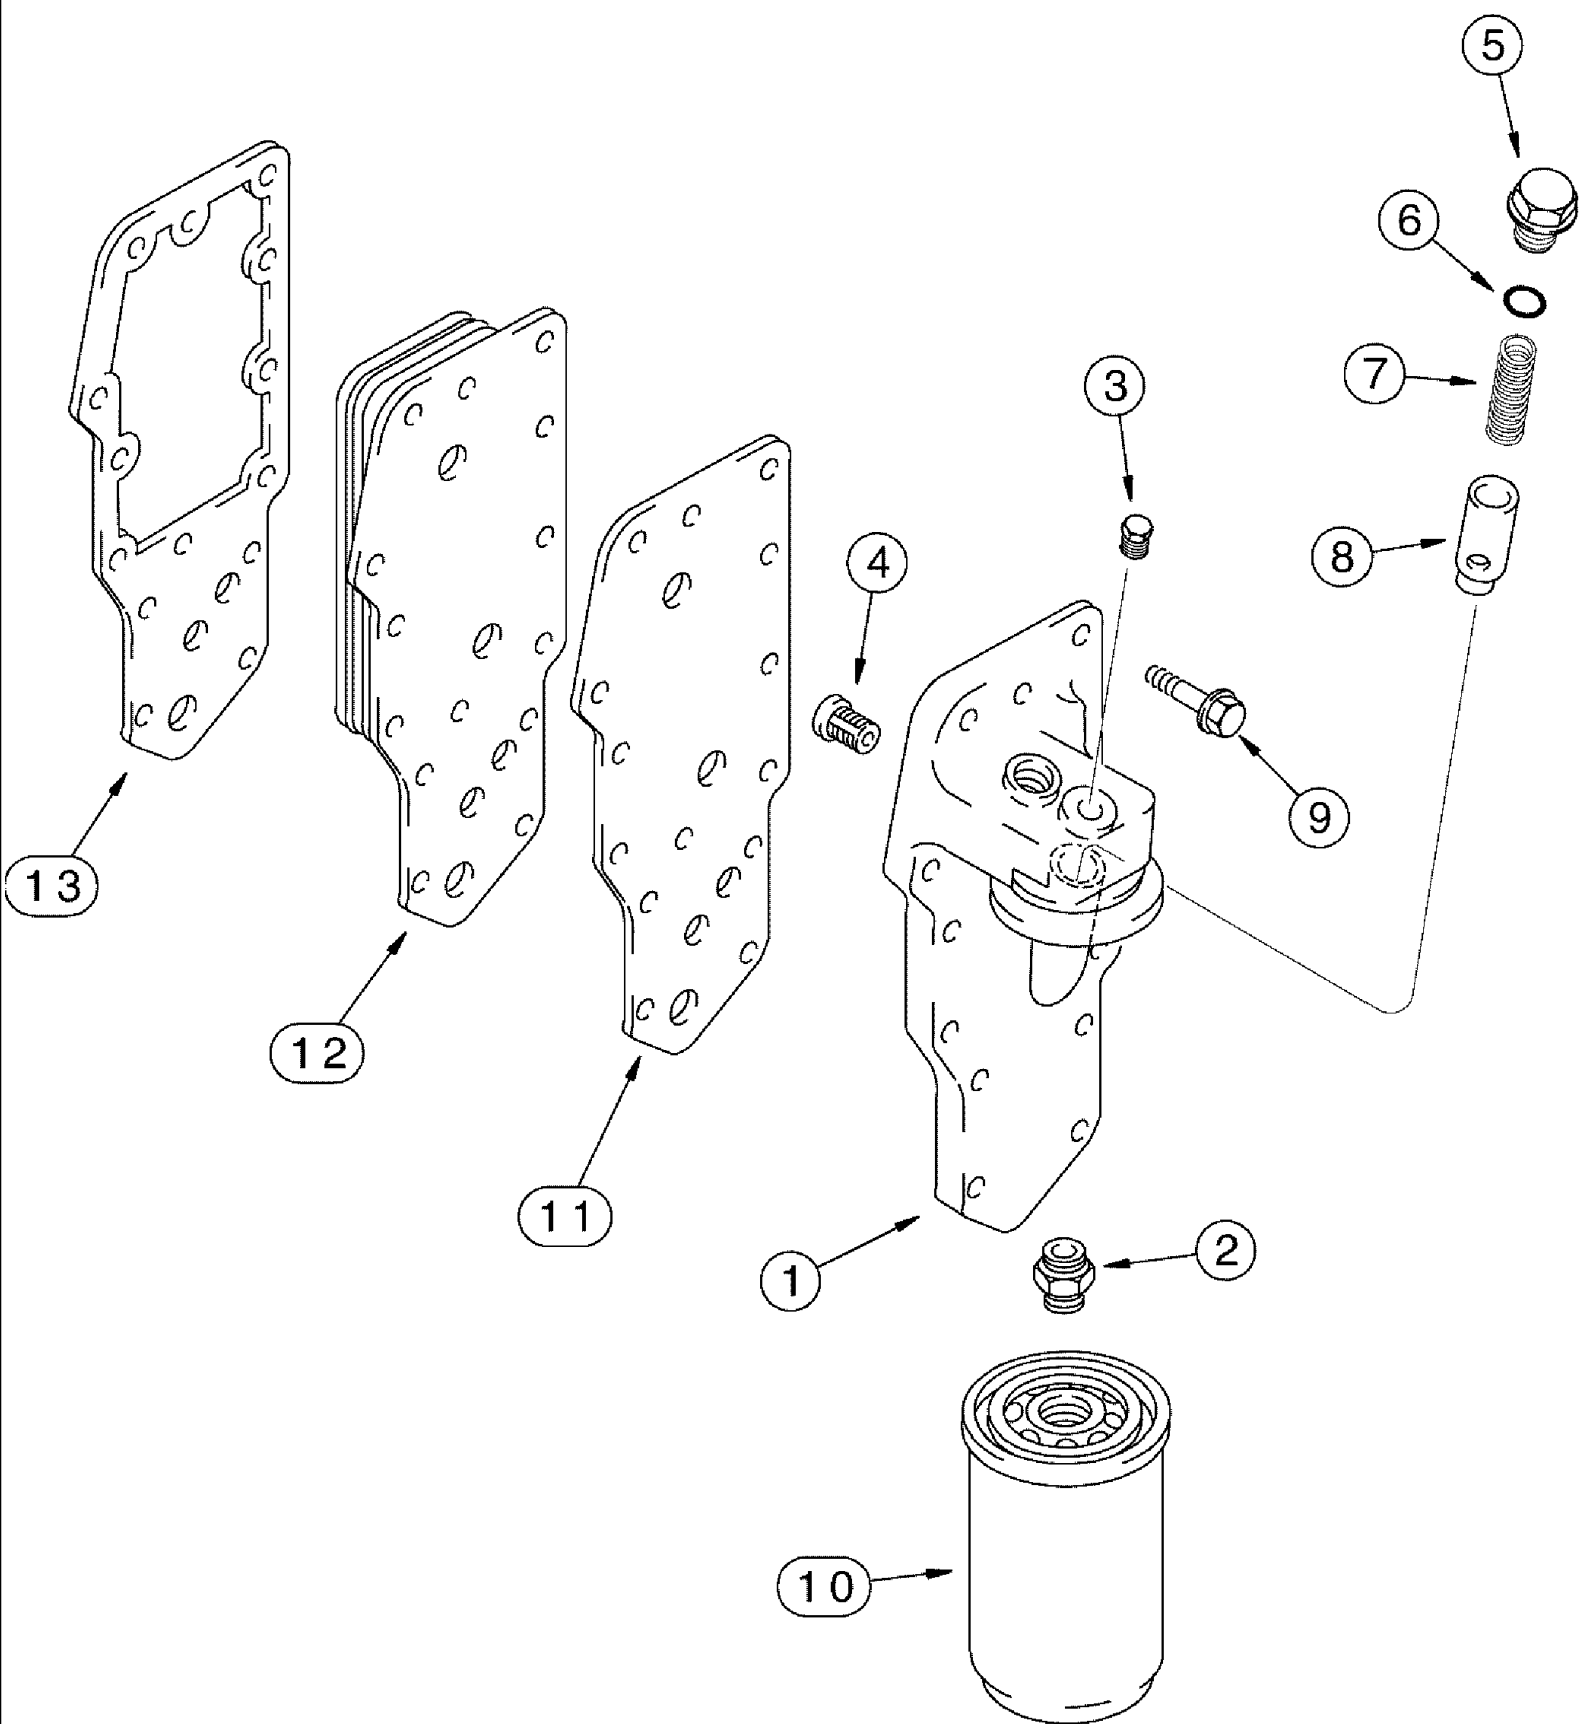

SPX3310 PATRIOT SPRAYER

03-014 OIL FILTER & COOLER

сылка	Номер детали	Кол-во	Описание
	J918954	1	HEAD, CONSISTS OF REF. 1, 2
1	NSS	1	NOT SERVICED SEPARATELY, HEAD, ORDER: J918954
2	J909355	1	ADAPTER,
3	J906619	1	PLUG, HEX, 1/8 PT
4	J936365	1	VALVE, PRESSURE RELIEF,
5	J915787	1	PLUG,
6	J929457	1	O-RING, 23/32 ID X 7/64
7	J925009	1	SPRING,
8	J918428	1	PLUNGER,
9	845-8035	14	BOLT, Hex Flg, M8 x 35, 8.8, FLANGE
10	J934430	1	FILTER, ENGINE OIL, IF USED
11	J929792	1	GASKET, MOUNTING
12	J921558	1	COOLER, OIL
13	87549580	1	GASKET, OIL COOLER CORE-CUMMINS
13	J942914	1	GASKET, OIL COOLER CORE, INDICATES OLD PART NUMBER OR CAN ORDER NEWER PART NUMBER LISTED ABOVE