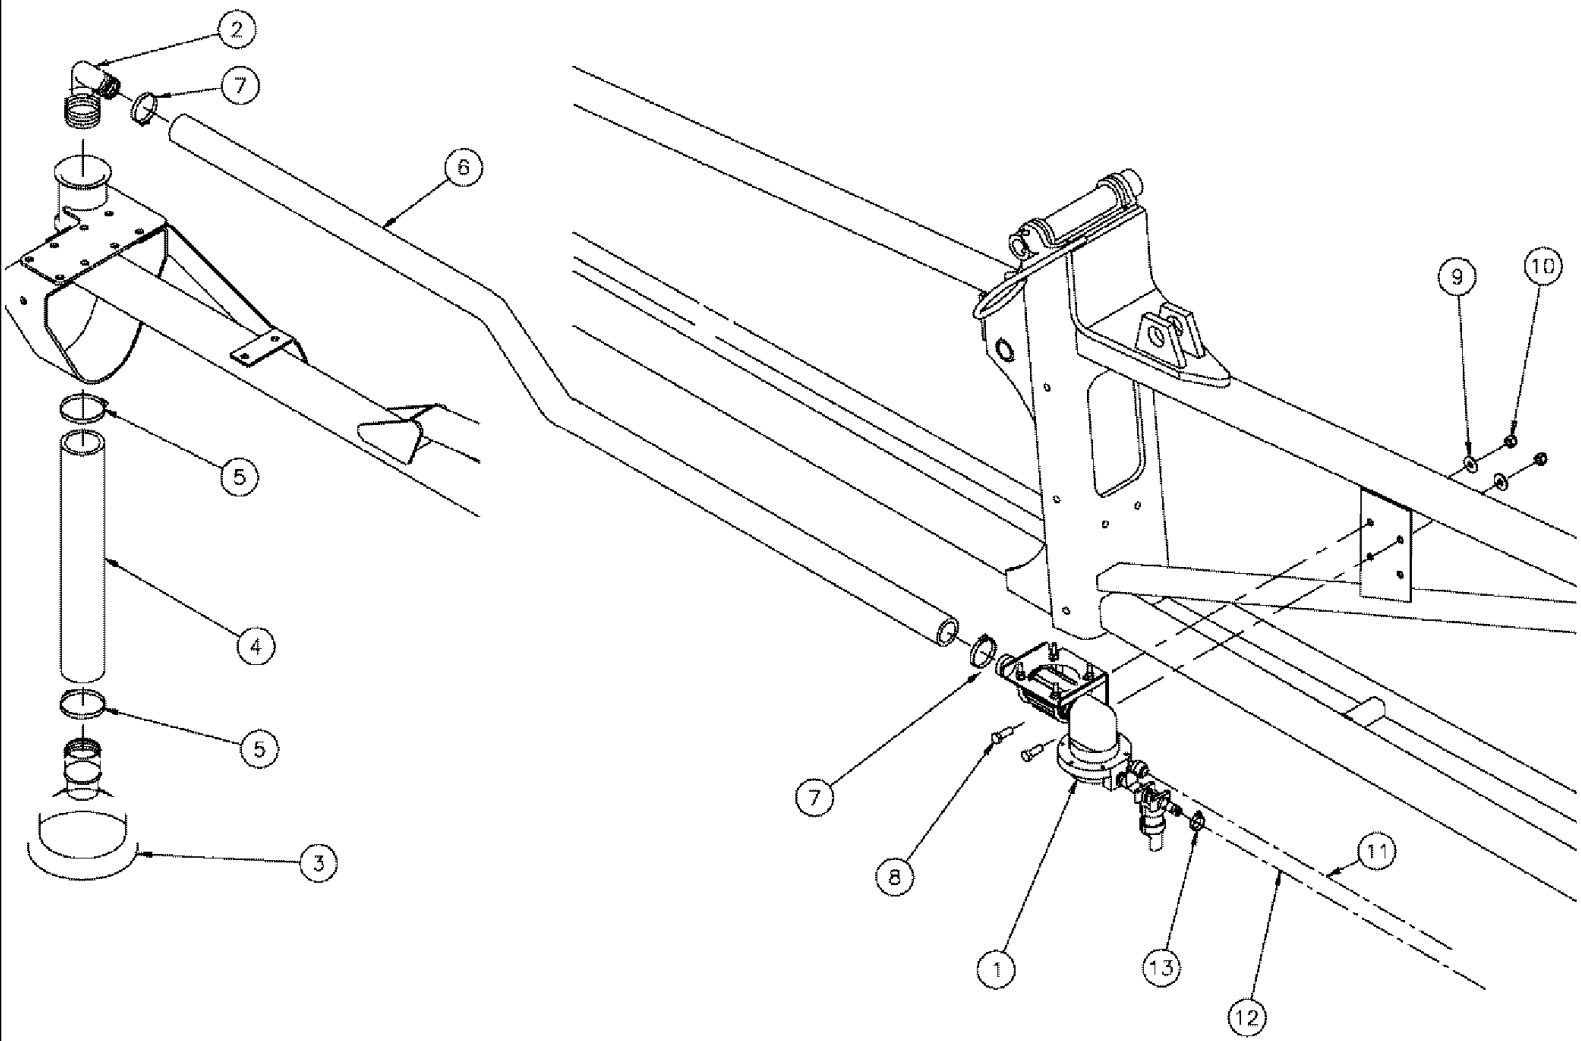

SPX3310 PATRIOT SPRAYER

09-056 SOLENOID GROUP, CENTER SECTION

сылка	Номер детали	Кол-во	Описание
1	BN307938	2	VALVE, SOLENOID, 1/4 NPT
2	BN2399411	2	CONNECTOR, TUBE, ME380140
3	86986808	2	NIPPLE, LUBE, 1/4" SHORT, POLY
4	86986810	1	FITTING, 3/8" X 1/4" NPT
5	86986807	1	TEE, 1/4" POLY
6	BN324022	4	CLAMP, HOSE, #8, 304 SS
7	BN324009	1	TEE, ALL 1/2" HB, POLY
8	BN317051	8	BOLT, 6-32 X 1.25"
9	87529123	4	WASHER, 0.156 X 0.375 X 0.049 CST DOR
10	BN317053	8	NUT, 6-32 NYLON LOCK