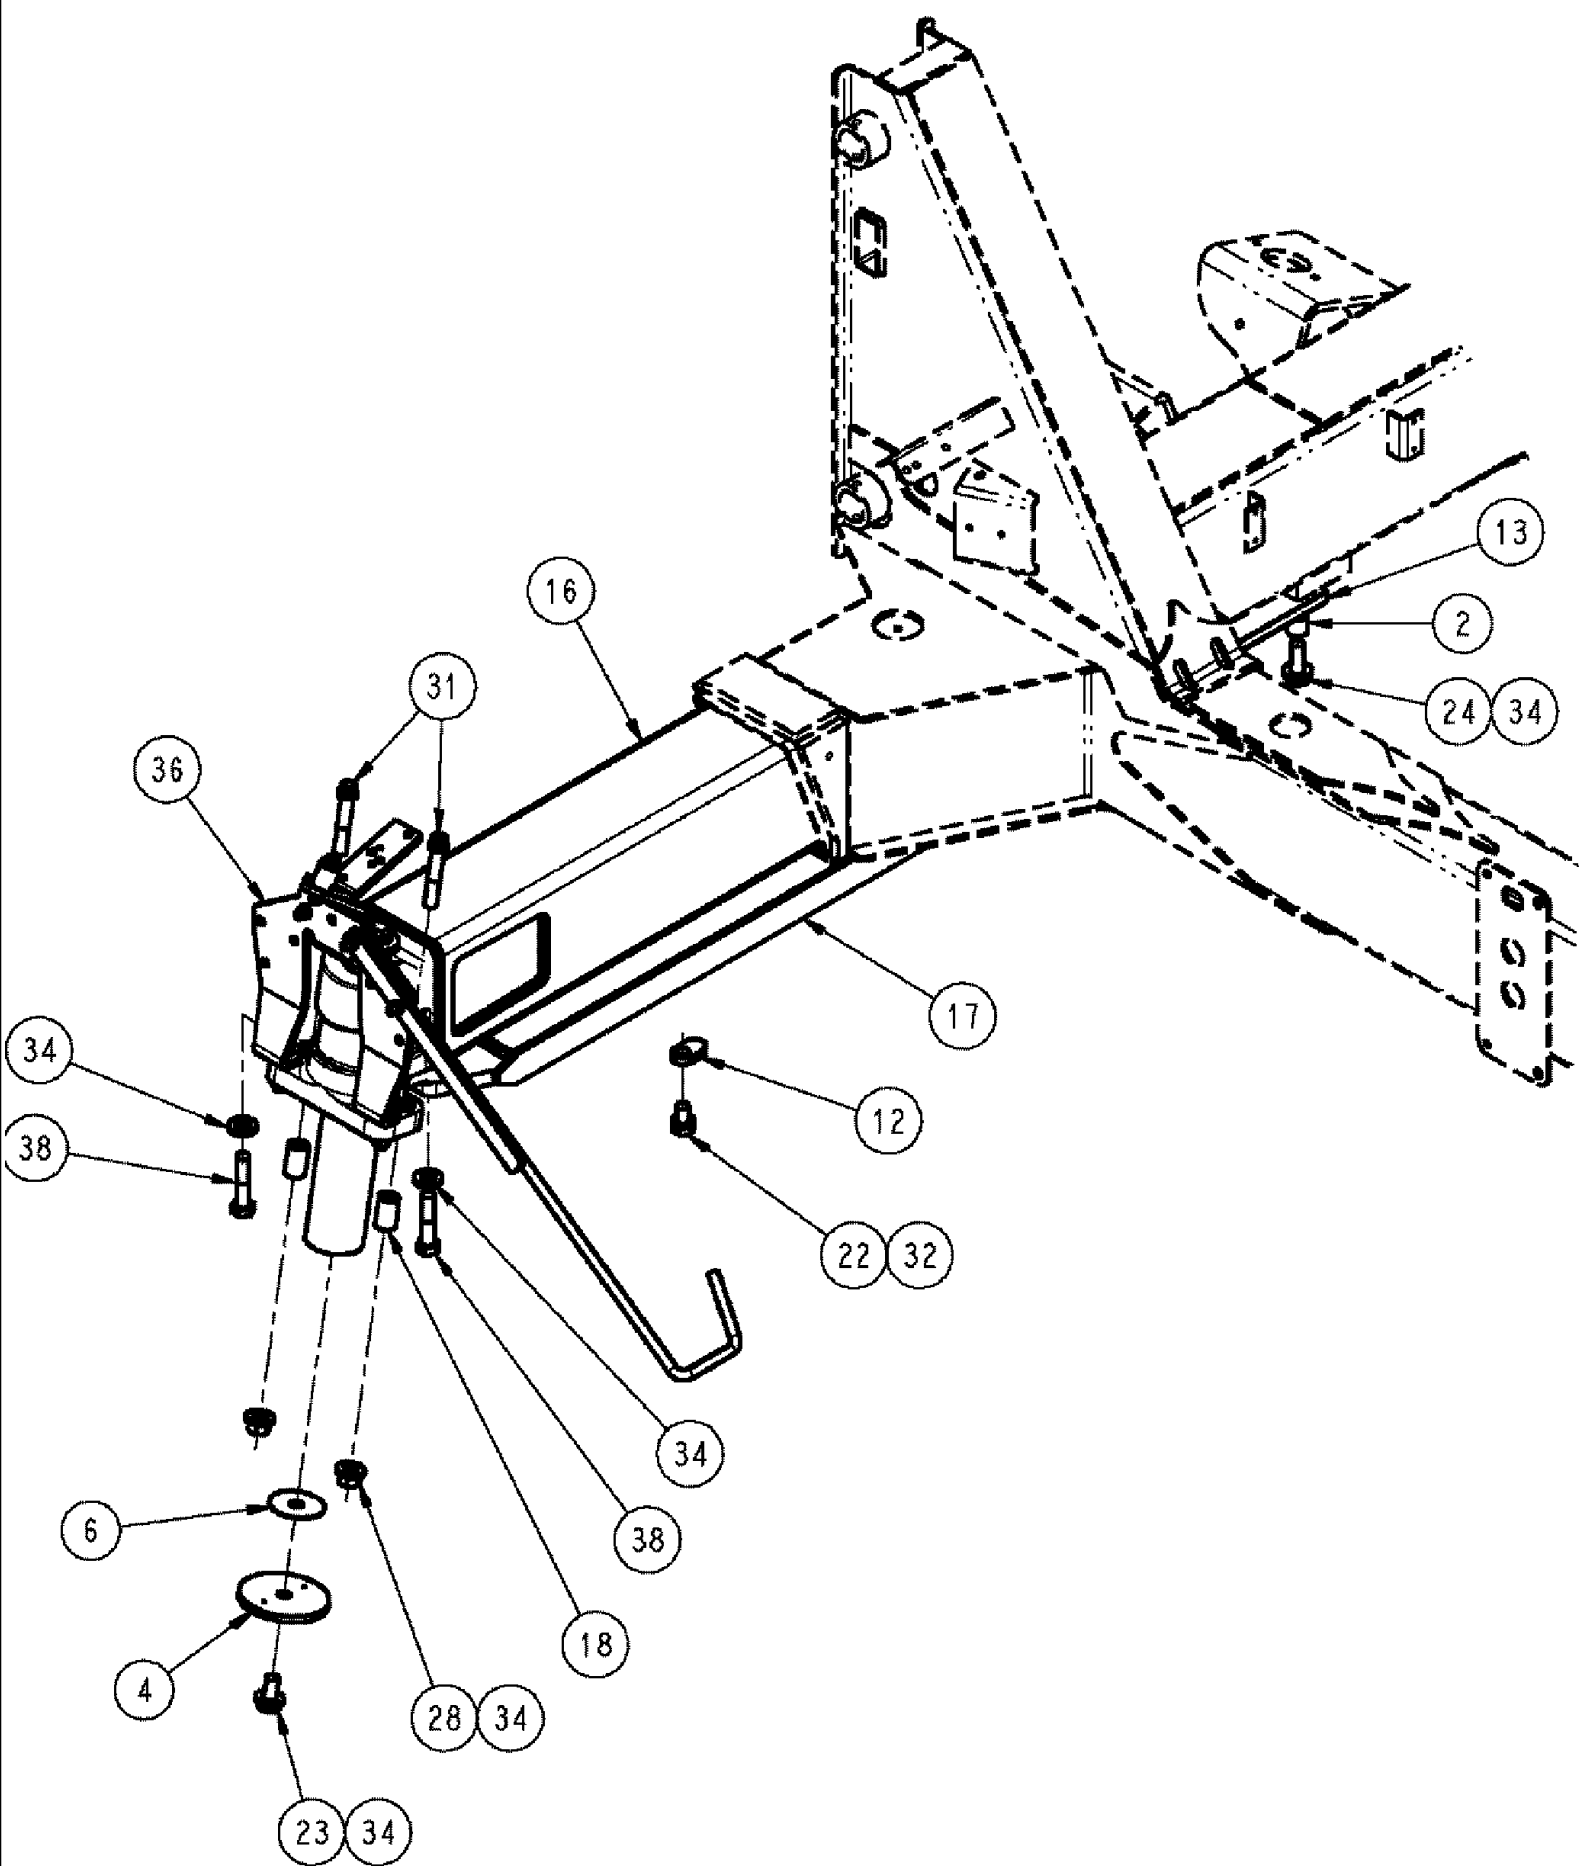

SPX3310 PATRIOT SPRAYER

04-018 AXLE GROUP, NON STEER, RR

сылка	Номер детали	Кол-во	Описание
1	BN1243001	AR	LOCTITE, 243-31 REMOVABLE
2	BN301998	1	DOWEL, HOLLOW
4	BN302052	1	WASHER,
5	BN307971	AR	SEALANT, THREAD
6	BN312604	1	SPACER, AXLE
12	BN320759	1	STOP, AXLE ADJUST
13	87268923	1	BAR, AXLE SLIDE
16	342730A1	1	BEAM, AXLE, REAR
17	87268927	1	SLIDE, SLIDE WLD, AXLE ADJ, RR
18	342939A1	2	SLEEVE, HOLLOW
19	BN55015	0.25	NIPPLE, LUBE, 12 GRADE #2
20	BN55077	AR	ANTISEIZE,
22	87639783	1	WASHER, .68 X 1.75 X .12 HTS DOR
23	614-20040	1	BOLT, Hex, M20 x 40, 8.8,
24	627-20055	1	BOLT, Hex, M20 x 55, 10.9, Full Thd,
28	832-41420	2	NUT, LOCK, M20 x 2.5, CI 10, TLN
31	87268646	2	BOLT, M20-2.5 X 100, 12PT, 12.9, DRL
32	892-11020	1	WASHER, LOCK, M20, LW, ZND
34	896-15020	6	WASHER, M20 x 44.5 x 5, HT, FW, HRD, ZND
36	87615325	1	HOSE NON PIVOT GROUP RR SEE FIG. 04-021, ASN 22002
36	86986711	1	HOSE PIVOT, RR, INDICATES OLD PART NUMBER OR CAN ORDER NEWER PART NUMBER LISTED ABOVE
38	827-20090	2	BOLT, Hex, M20 x 90, 10.9,