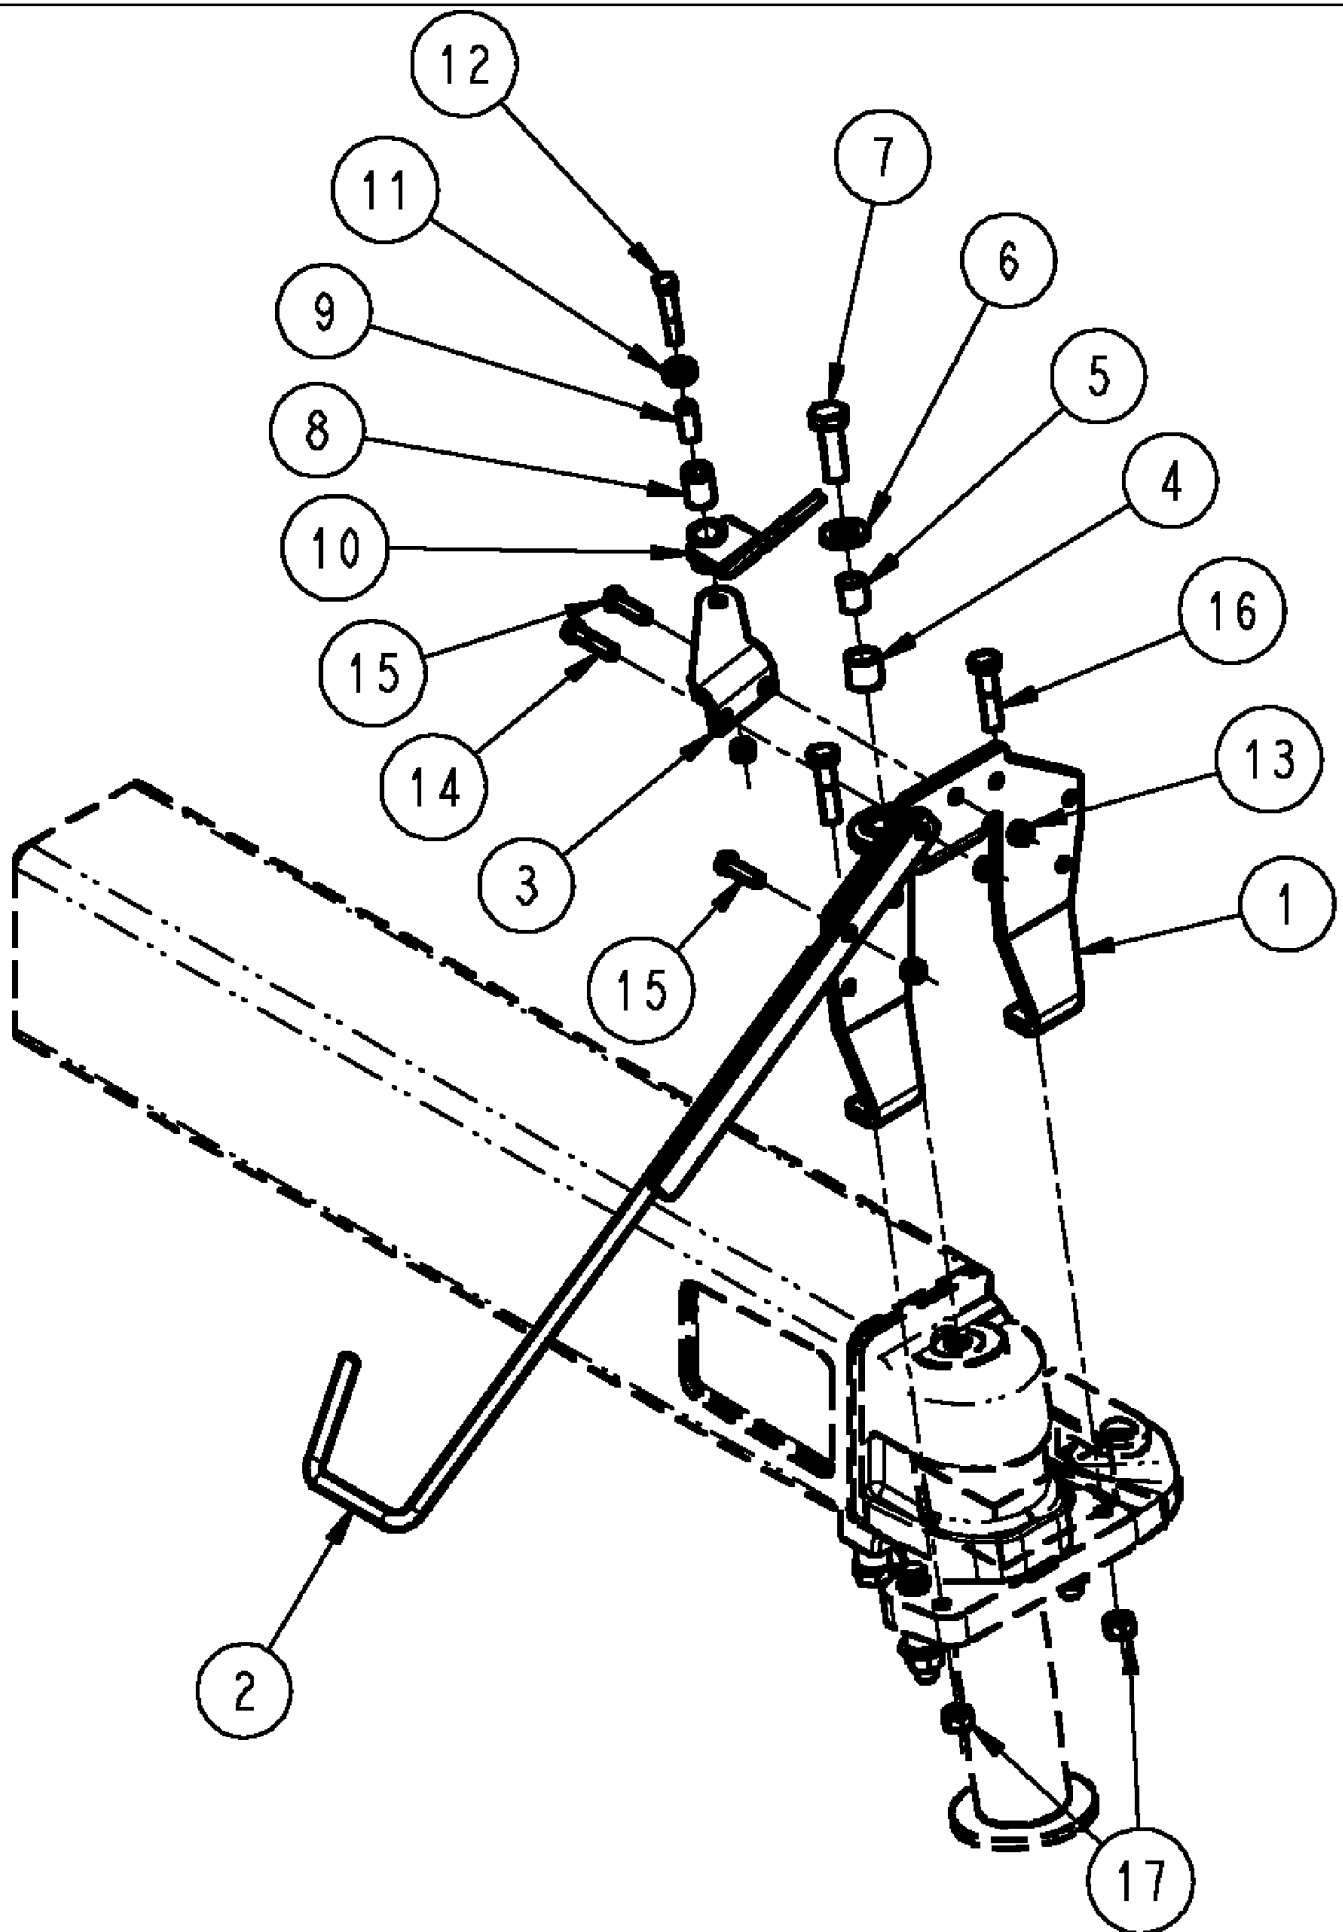

SPX3310 PATRIOT SPRAYER

04-022 HOSE PIVOT GROUP, LF

сылка	Номер детали	Кол-во	Описание
1	87266807	1	PLATE, MOUNTING, WLD HOSE PIVOT
2	BN325088	1	STOP, HOSES, WELDMENT
3	BN321283	1	BRACKET, LF HOSE SUPPORT
4	87376798	1	PIVOT, HOSE PIVOT
5	87266809	1	SPACER, SPACER
6	87310608	1	WASHER, 22 X 44 X 5 MM HDN DOR
7	614-20060	1	BOLT, Hex, M20 x 60, 8.8,
8	BN313618	1	BUSHING, UHMW
9	BN313619	1	BUSHING, TUBE
10	BN323696	1	SUPPORT, L.H.
11	BN313639	1	WASHER, M12, 30 MM OD
12	814-12070	1	BOLT, Hex, M12 x 70, 8.8,
13	832-46412	4	NUT, LOCK, M12 x 1.75, CI 8, TLN
14	814-12050	1	BOLT, Hex, M12 x 50, 8.8,
15	614-12040	2	BOLT, Hex, M12 x 40, 8.8, Full Thd,
16	814-16065	2	BOLT, Hex, M16 x 65, 8.8,
17	832-46416	2	NUT, LOCK, M16 x 2, CI 8, TLN
18	BN307971	AR	SEALANT, THREAD
19	BN1243001	AR	LOCTITE, 243-31 REMOVABLE