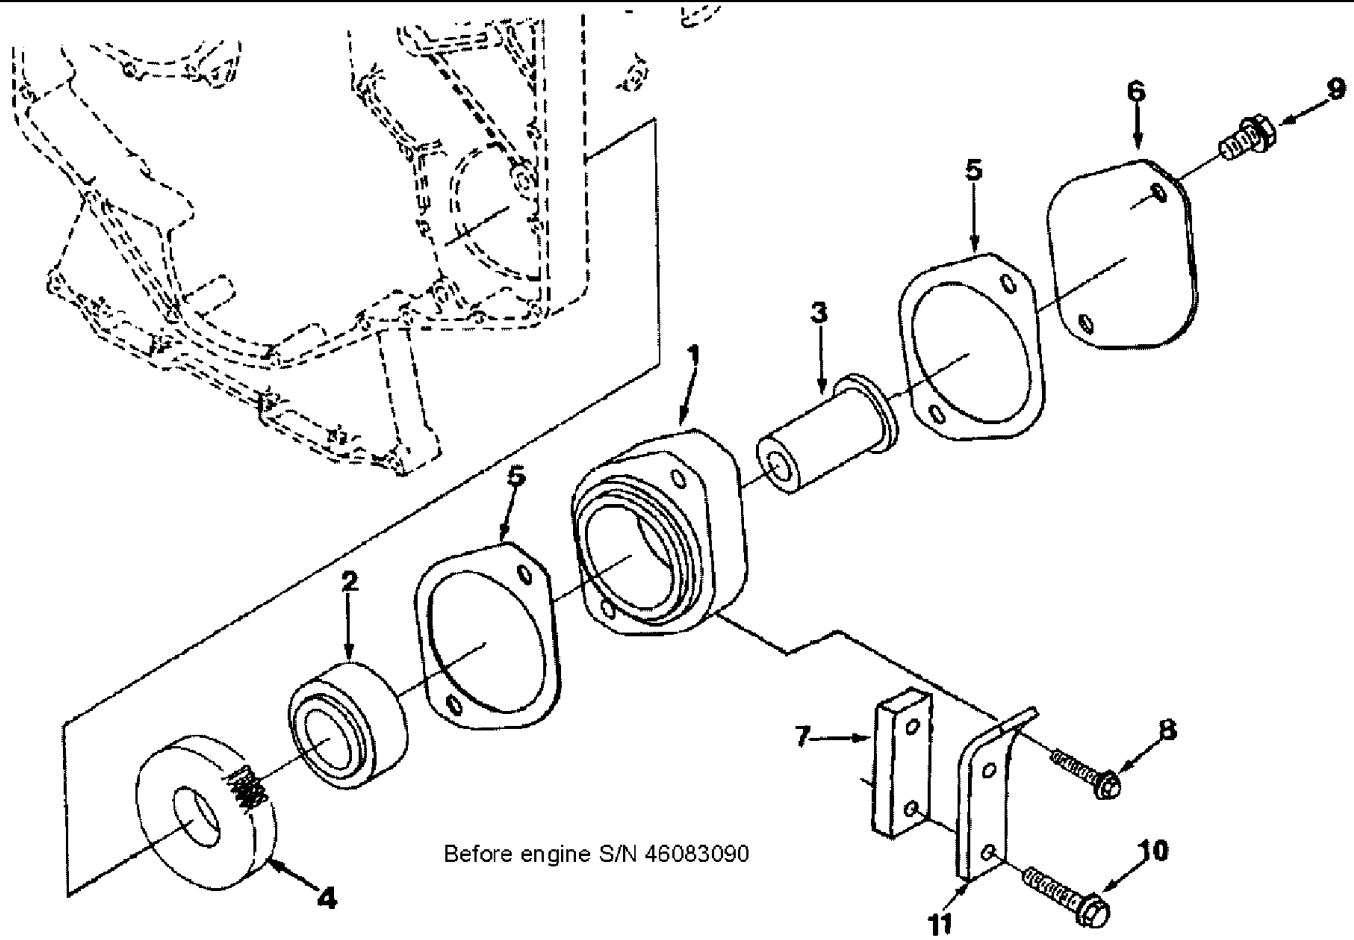

Before engine S/N 46083090