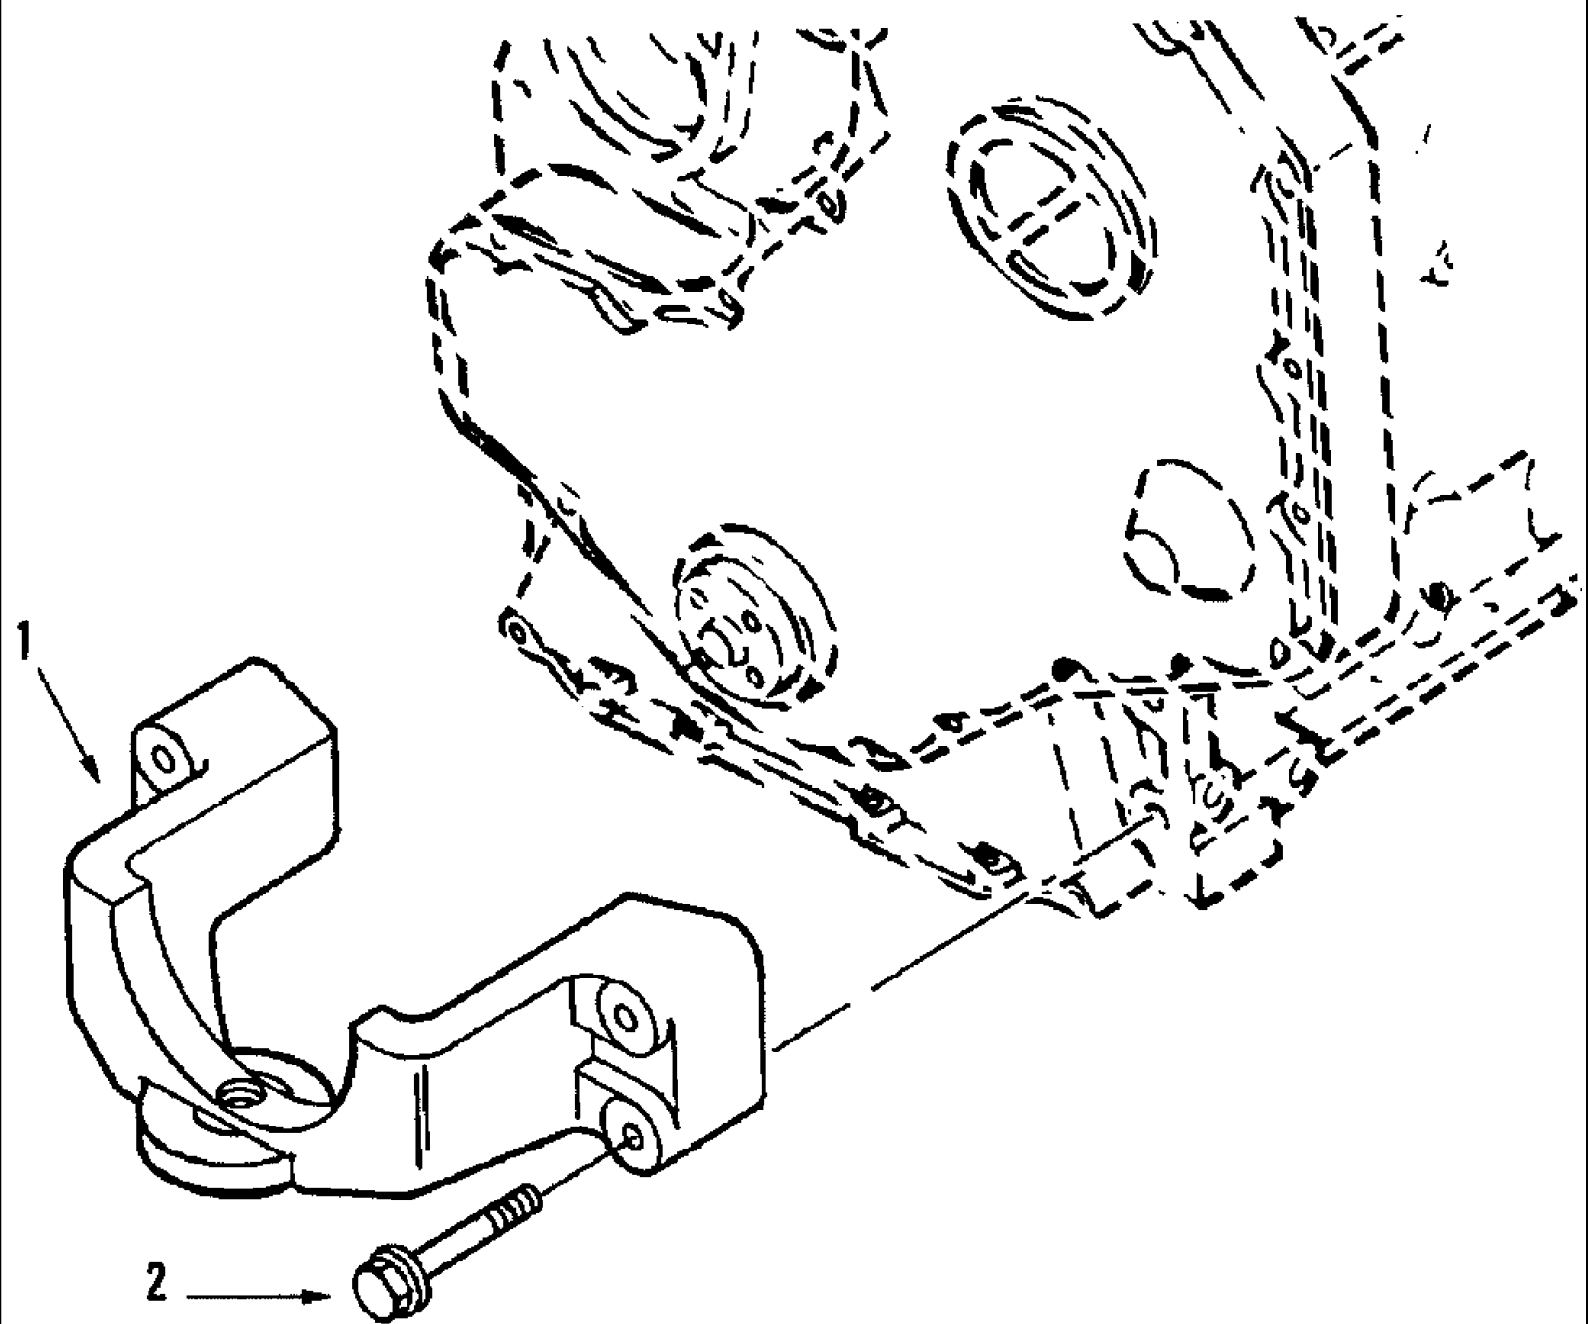

NOTES:

(A) MOUNT FOR TANDEM PUMP IS PROVIDED WITH ENGINE.

ITEMS (17) AND (1) ARE USED TO FASTEN TANDEM PUMP.

SPX3310 PATRIOT SPRAYER

03-034 ENGINE MOUNTS GROUP

сылка	Номер детали	Кол-во	Описание
1	86981496	15	WASHER, M13.5 x 24.5 x 3, HT, DOR
2	87310607	4	WASHER, 17.5 X 34.0 X 5 MM HDN DOR
3	614-12035	12	BOLT, Hex, M12 x 35, 8.8, Full Thd,
5	814-16120	4	BOLT, Hex, M16 x 120, 8.8,
7	832-46416	4	NUT, LOCK, M16 x 2, CI 8, TLN
8	BN322021	1	BRACKET, ENGINE/RAD, LEFT
9	BN322017	1	PLATE, MOUNTING, ENGINE/RAD, RIGHT
10	BN318841	2	BRACKET, CDC ENGINE, REAR
12	BN316871	8	WASHER, SNUBBER, TOP
15	117846A1	4	RUBBER BLOCK, CTR BND, TWO PC
16	814-12060	2	BOLT, Hex, M12 x 60, 8.8,
17	614-12030	1	BOLT, Hex, M12 x 30, 8.8,
18	BN318273	1	SPACER,