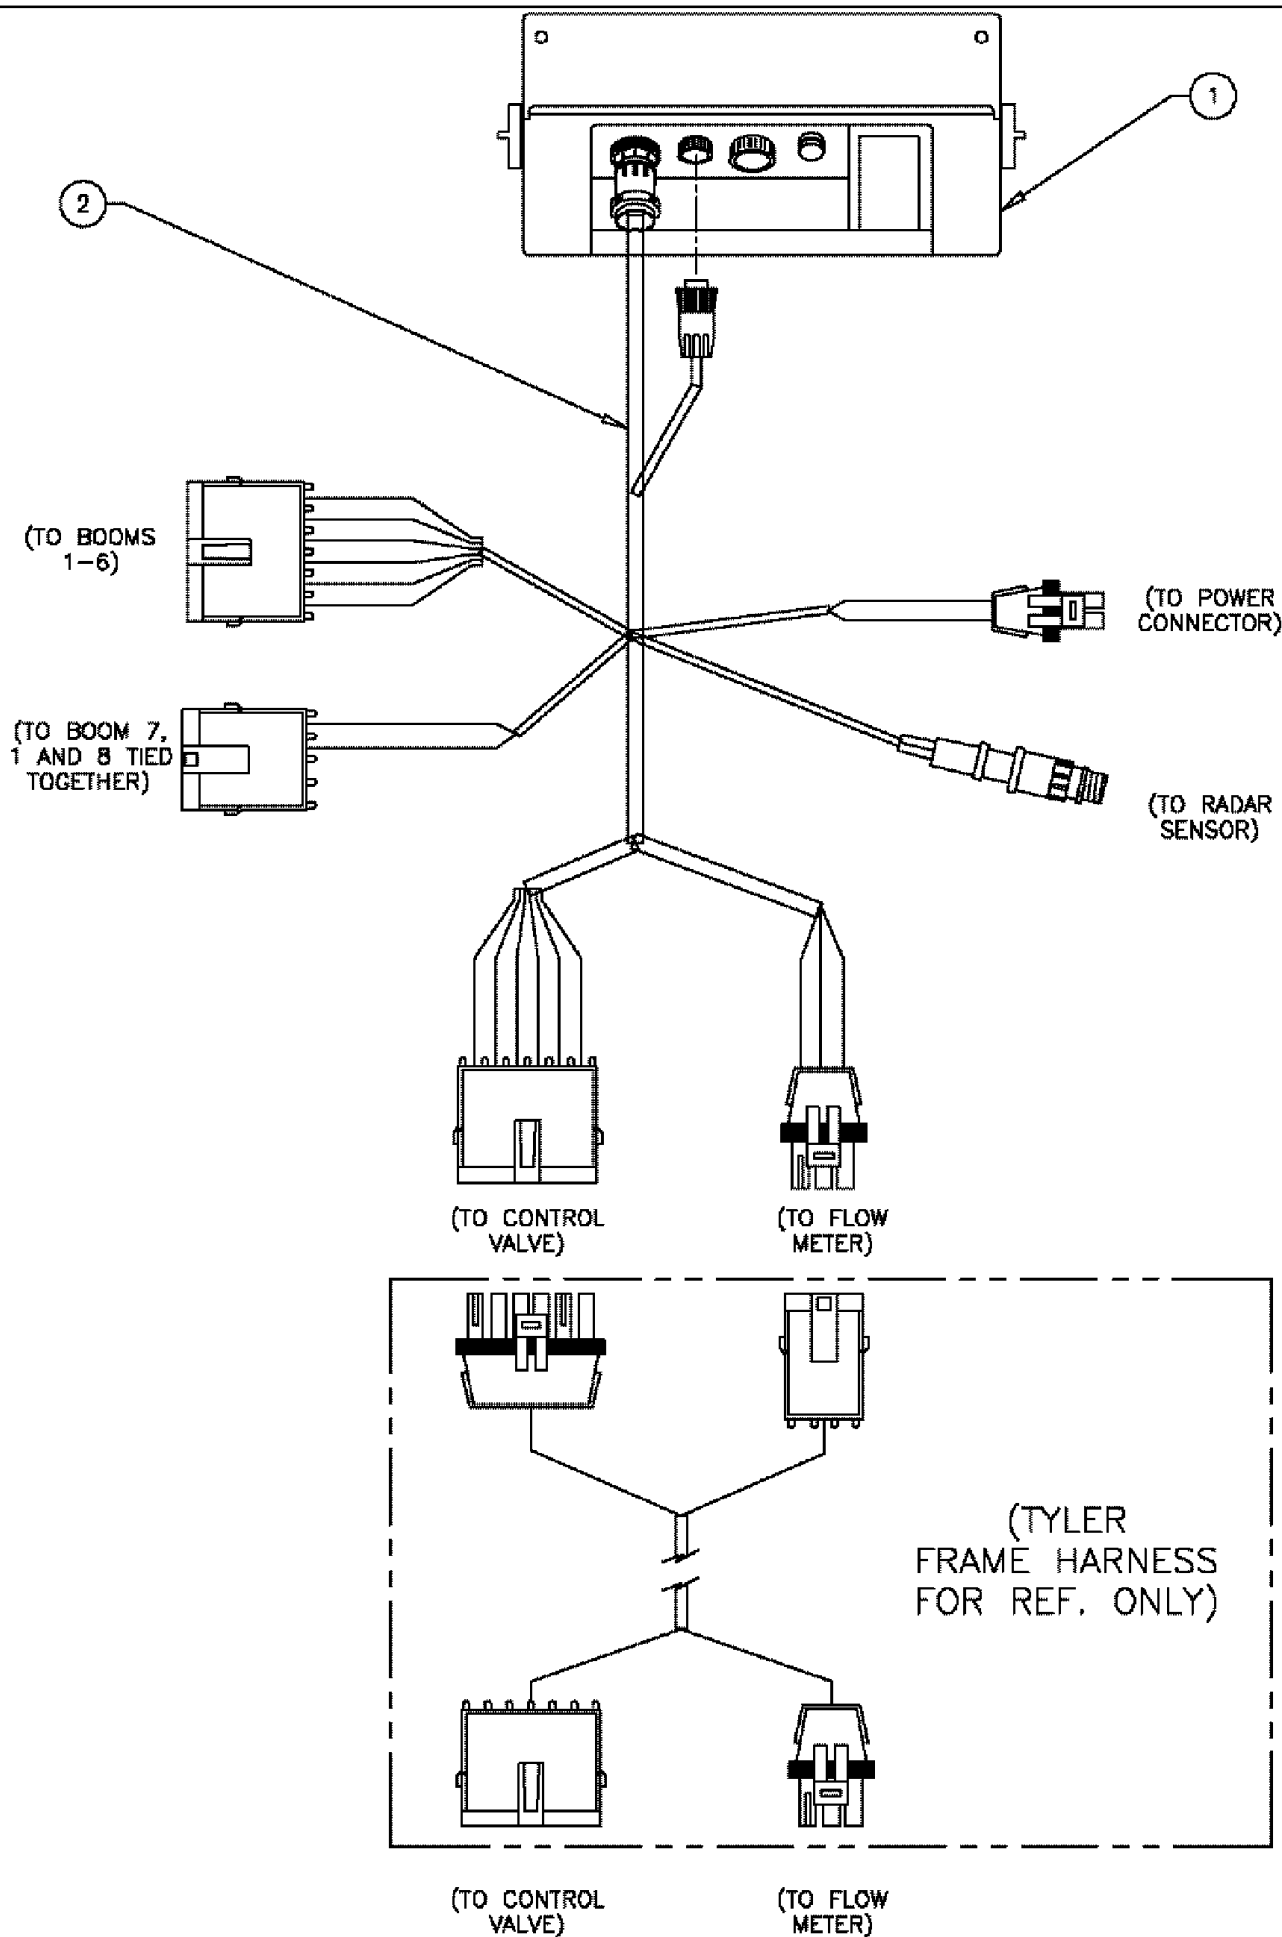

1

SPX3310 PATRIOT SPRAYER

12-004 CONTROL GROUP, VIPER

сылка	Номер детали	Кол-во	Описание
	87270012	1	HARNES, WIRE, APOST, VIPER
	87271250	1	BRACKET, SUPPORTING, WELD, MTG
1	87267653	1	CONTROL UNIT, SYSTEM RAVEN VIPER
	87271263	1	MTG HRDWARE
	87272481	1	KIT, REPAIR, VIPER MTG BRACKET
	87272484	1	MANUAL RAVEN VIPER LIQ 2
	87341265	1	SOFTWARE, 128 MB CF W/ADAPTER , ASN 20532