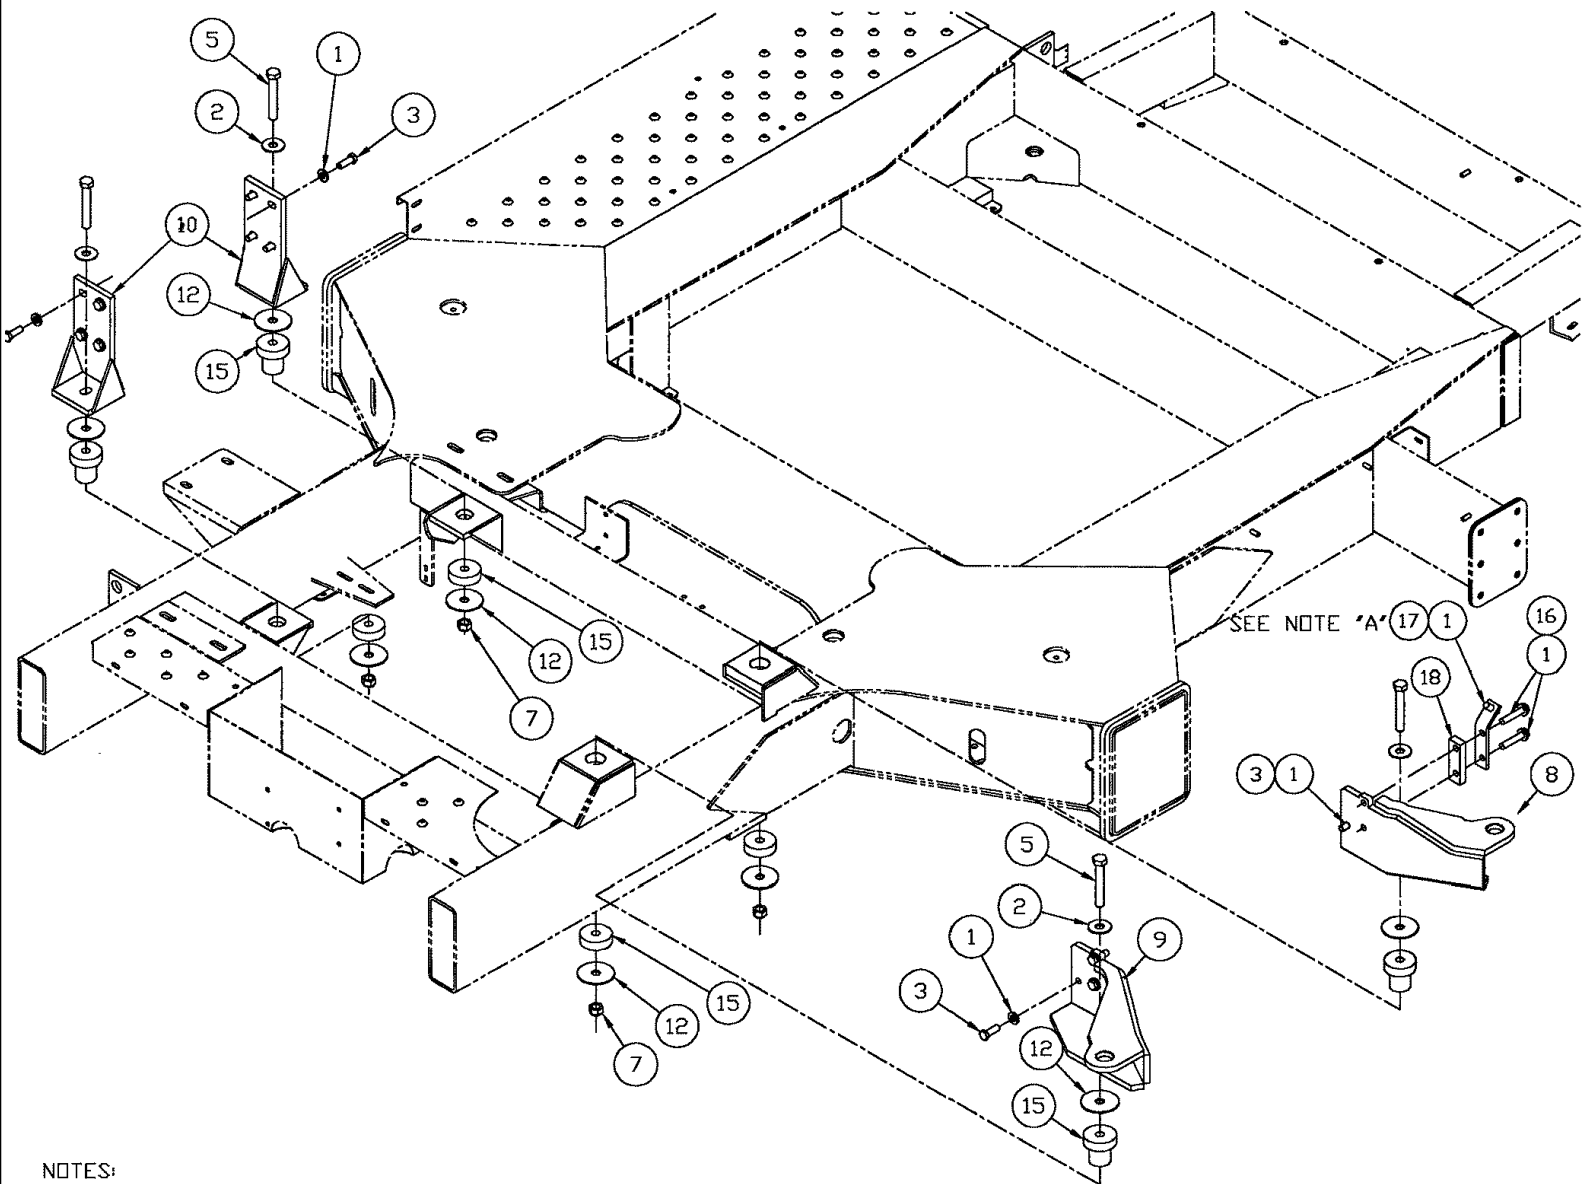

NOTES:

(A) MOUNT FOR TANDEM PUMP IS PROVIDED WITH ENGINE.

ITEMS (17) AND (1) ARE USED TO FASTEN TANDEM PUMP.

SPX3310 PATRIOT SPRAYER

03-034 ENGINE MOUNTS GROUP

сылка	Номер детали	Кол-во	Описание
1	86981496	15	WASHER, M13.5 x 24.5 x 3, HT, DOR
2	87310607	4	WASHER, 17.5 X 34.0 X 5 MM HDN DOR
3	614-12035	12	BOLT, Hex, M12 x 35, 8.8, Full Thd,
5	814-16120	4	BOLT, Hex, M16 x 120, 8.8,
7	832-46416	4	NUT, LOCK, M16 x 2, CI 8, TLN
8	BN322021	1	BRACKET, ENGINE/RAD, LEFT
9	BN322017	1	PLATE, MOUNTING, ENGINE/RAD, RIGHT
10	BN318841	2	BRACKET, CDC ENGINE, REAR
12	BN316871	8	WASHER, SNUBBER, TOP
15	117846A1	4	RUBBER BLOCK, CTR BND, TWO PC
16	814-12060	2	BOLT, Hex, M12 x 60, 8.8,
17	614-12030	1	BOLT, Hex, M12 x 30, 8.8,
18	BN318273	1	SPACER,