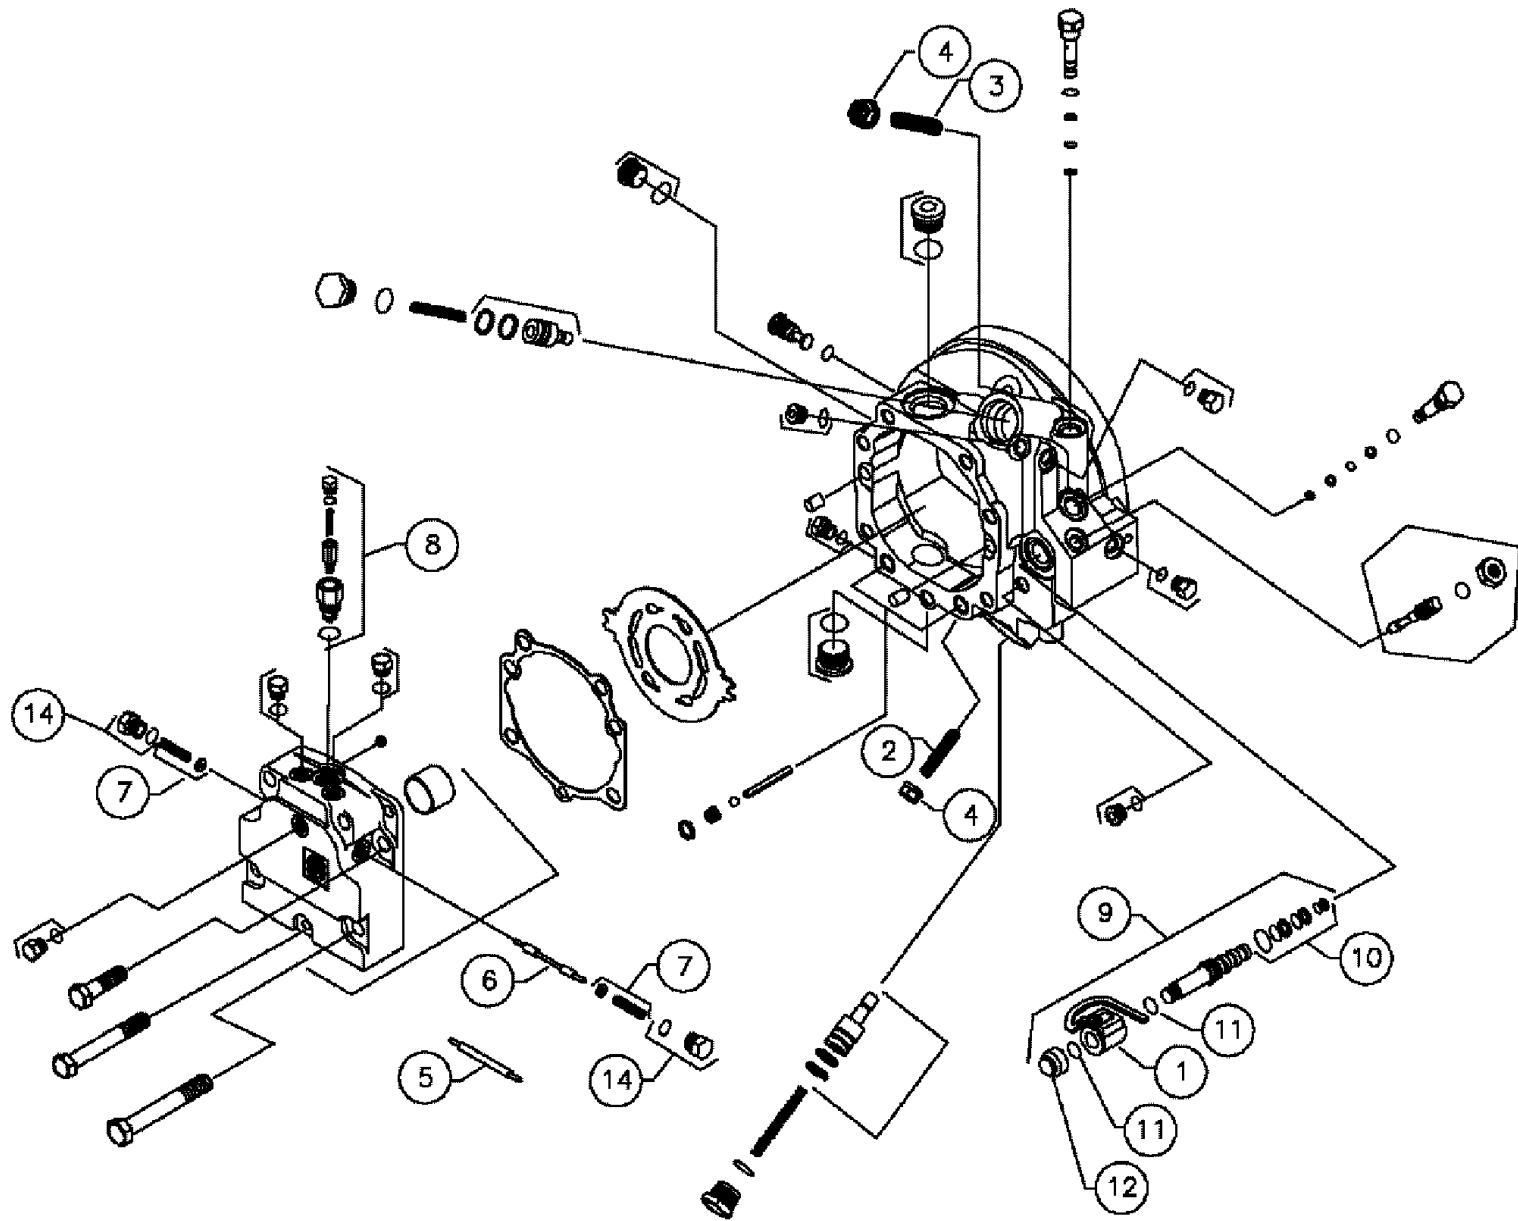

⑬ OVERHAUL SEAL KIT, 90C/V055

SPX3310 PATRIOT SPRAYER

06-040 MOTOR 90 SERIES 55

сылка	Номер детали	Кол-во	Описание
1	87270246	1	KIT, DECALS, COIL, M-PACK CONNECTOR
2	BN321152	2	BOLT, MIN. DISPLACEMENT
4	BN321154	2	NUT, SEAL DISPLACEMENT
5	BN321231	1	CONNECTOR, HYD., LOOP FLUSH DEFEAT SPOOL
6	BN321270	1	SPOOL, SHUTTLE
7	87270615	2	GUIDE, SPRING
8	BN321274	1	KIT, DECALS, CARTRIDGE, CHRGE RELF
9	87267371	1	KIT, CONTROL VALVE
10	BN321277	1	KIT, SEAL
11	BN321278	2	RING, O
12	BN321279	1	NUT,
13	BN321280	1	KIT, DECALS, OVERHAUL SEAL
14	BN321282	2	BOOT, SPECIAL
15	BN68559	1	RING, SHAFT
16	BN68560	1	SEAL, LIP SHAFT