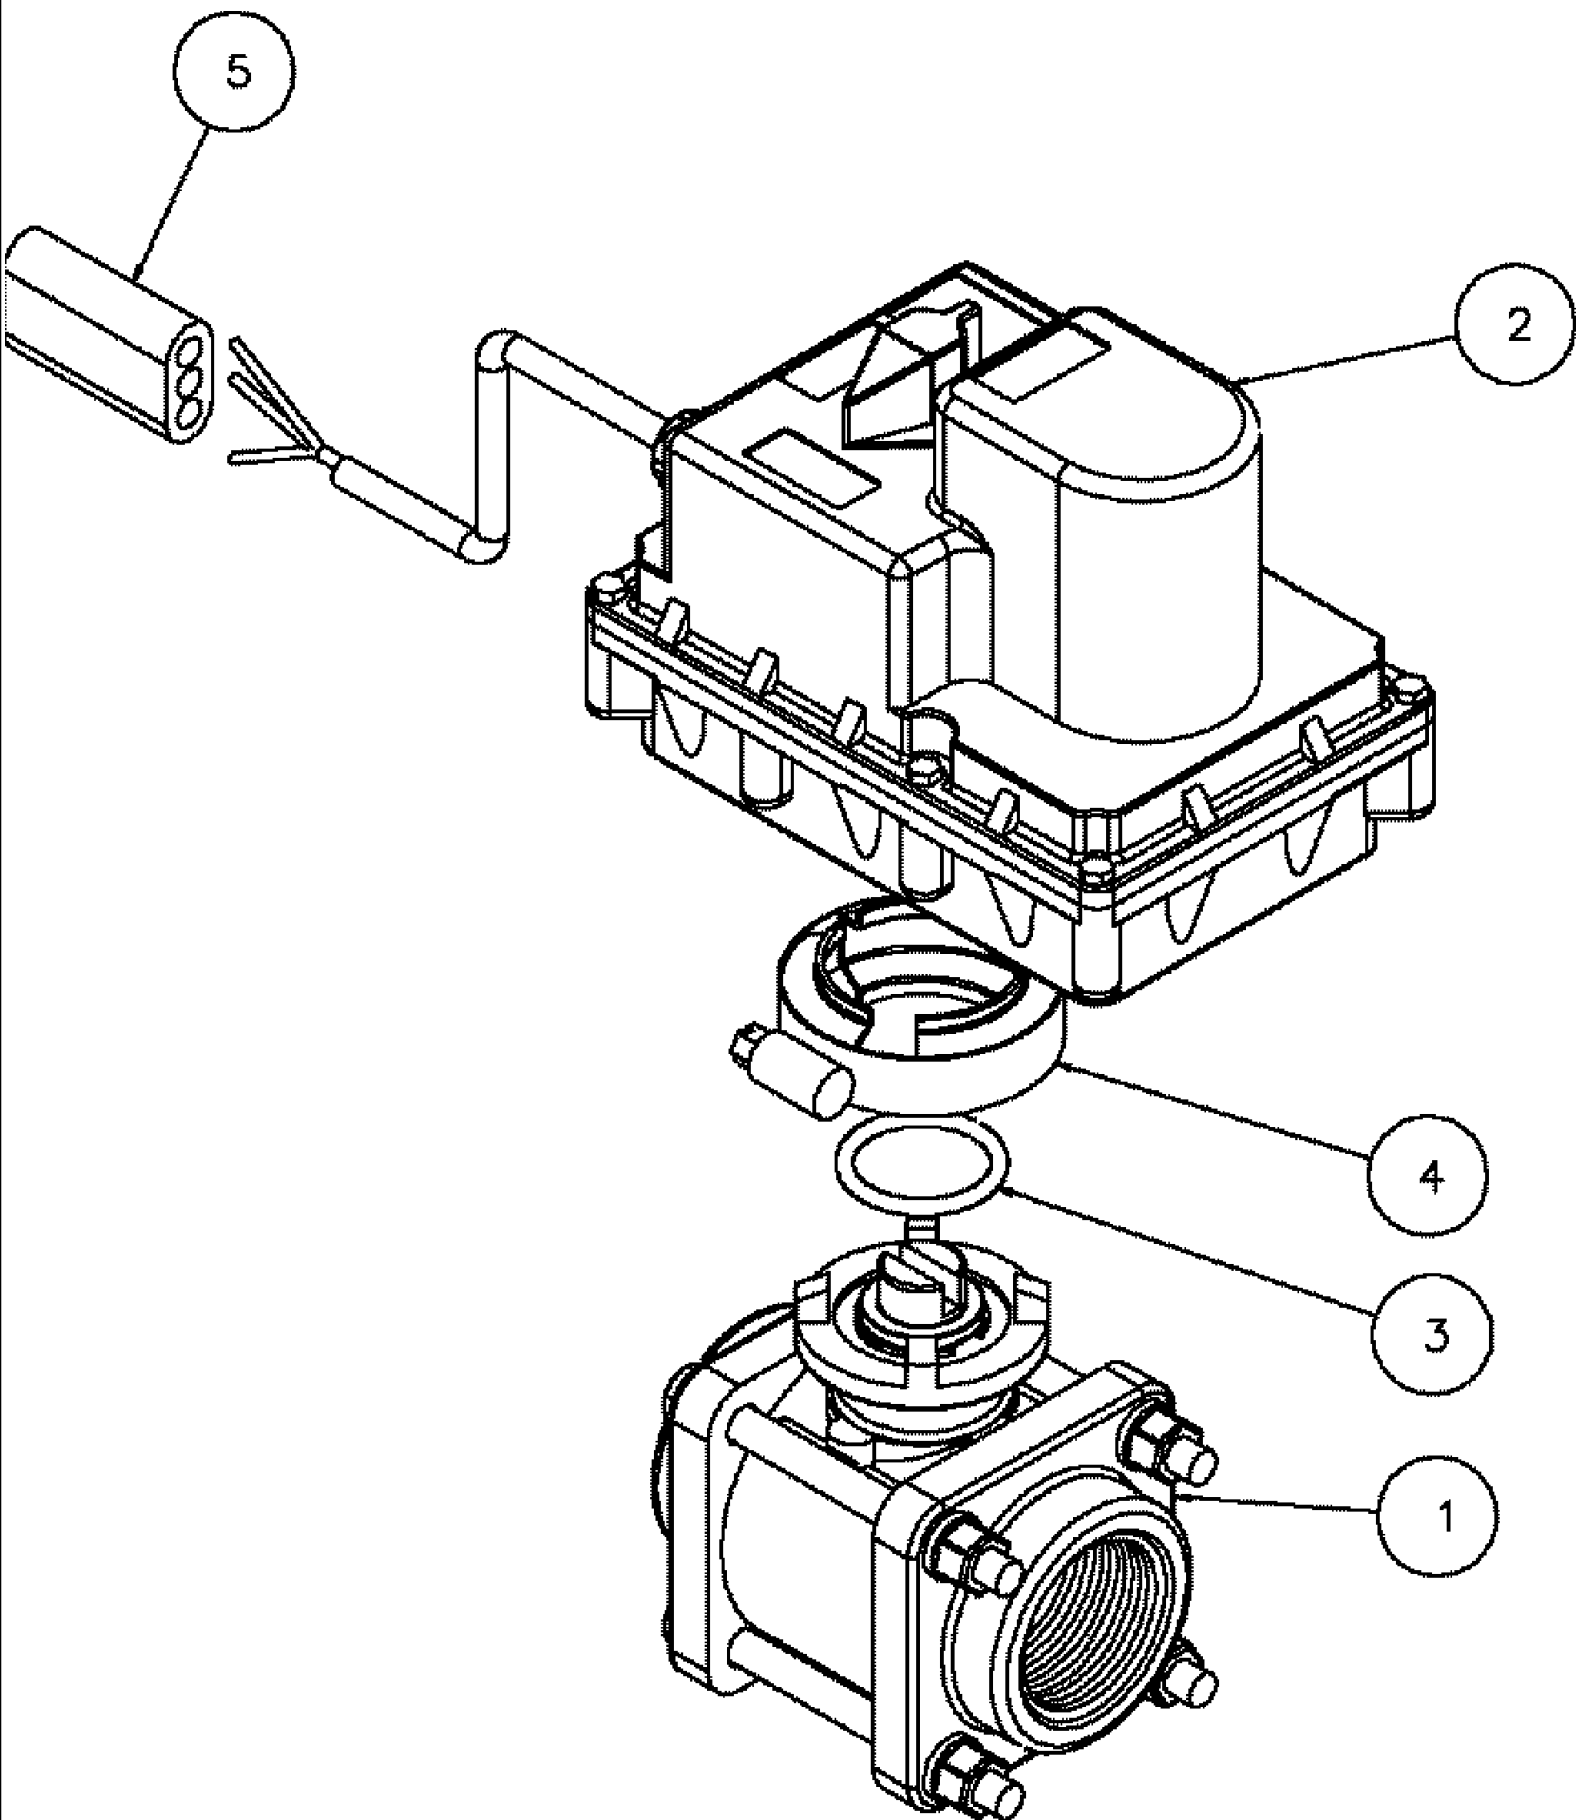

SPX3310 PATRIOT SPRAYER

09-036 BALL VALVE, 1.25" ELECTRIC

сылка	Номер детали	Кол-во	Описание
1	87268180	1	VALVE, 1-1/4" ELEC SUB ASSY
2	87268181	1	MOTOR, 3/4 SEC 3 WIRE ASSY
3	87268182	1	O-RING, -216 O-RING EPDM
4	BN303203	1	CLAMP, 1" FLANGE
5	245484C1	1	CONNECTOR, ELEC, 3 WAY SHROUD-PACKARD 12010717
6	225125C1	3	CONNECTOR, ELEC, PACKARD 12015323
7	225119C1	3	PIN, ELECT TERMINAL, PACKARD 12089040