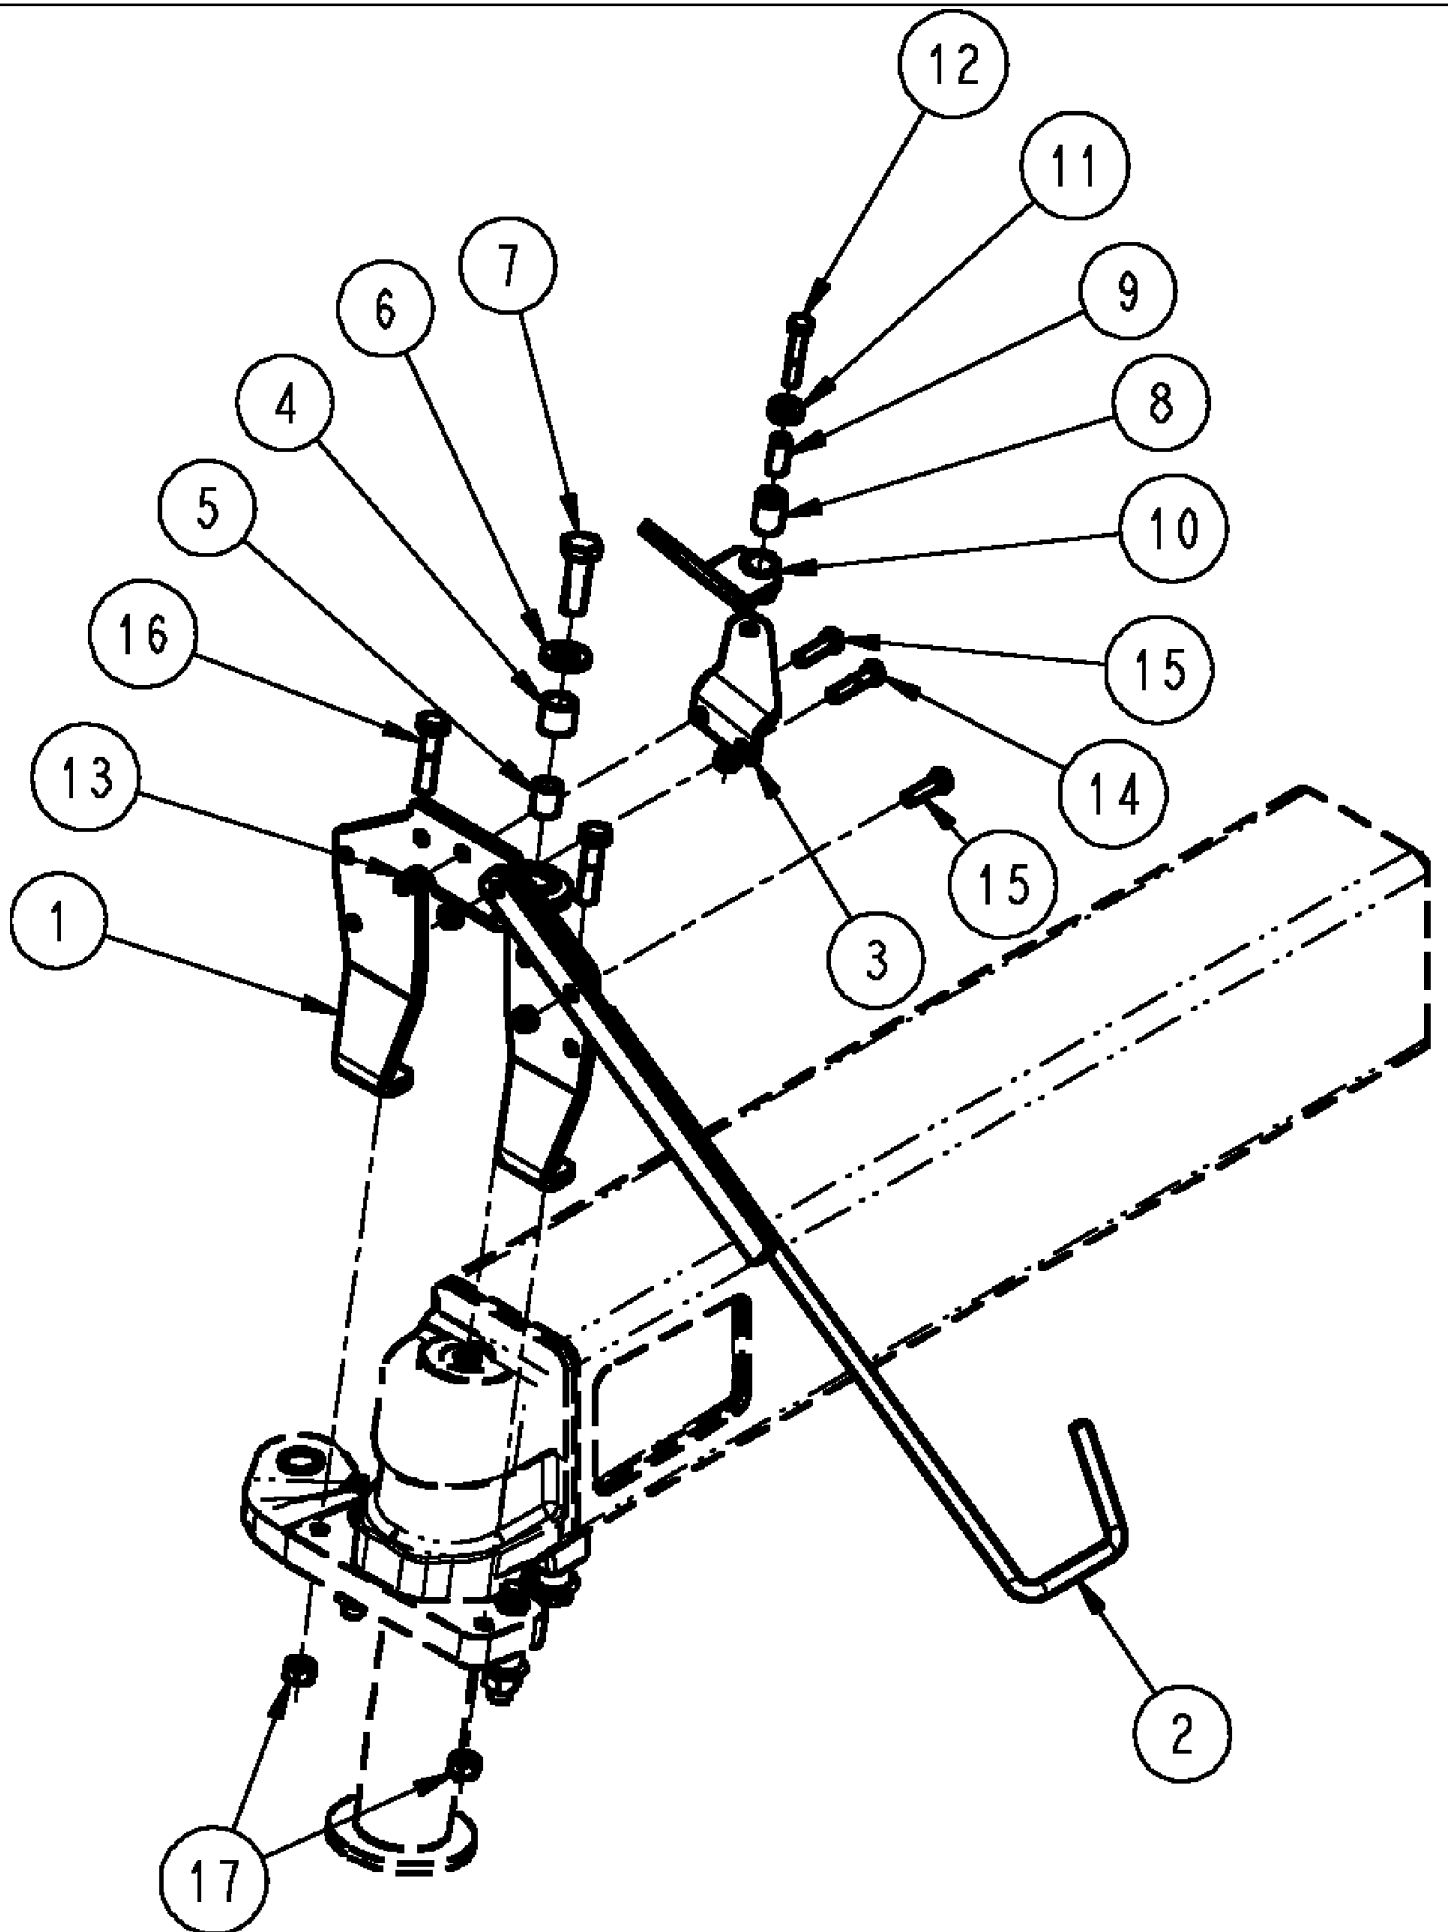

SPX3310 PATRIOT SPRAYER

04-023 HOSE PIVOT GROUP, RF

сылка	Номер детали	Кол-во	Описание
1	87266807	1	PLATE, MOUNTING, WLD HOSE PIVOT
2	BN325088	1	STOP, HOSES, WELDMENT
3	BN321286	1	BRACKET, RF HOSE
4	87376798	1	PIVOT, HOSE PIVOT
5	87266809	1	SPACER, SPACER
6	87310608	1	WASHER, 22 X 44 X 5 MM HDN DOR
7	614-20060	1	BOLT, Hex, M20 x 60, 8.8,
8	BN313618	1	BUSHING, UHMW
9	BN313619	1	BUSHING, TUBE
10	BN323697	1	SUPPORT, WLDMNT, R.H.
11	BN313639	1	WASHER, M12, 30 MM OD
12	814-12070	1	BOLT, Hex, M12 x 70, 8.8,
13	832-46412	4	NUT, LOCK, M12 x 1.75, CI 8, TLN
14	814-12050	1	BOLT, Hex, M12 x 50, 8.8,
15	614-12040	2	BOLT, Hex, M12 x 40, 8.8, Full Thd,
16	814-16065	2	BOLT, Hex, M16 x 65, 8.8,
17	832-46416	2	NUT, LOCK, M16 x 2, CI 8, TLN
18	BN307971	AR	SEALANT, THREAD
19	BN1243001	AR	LOCTITE, 243-31 REMOVABLE