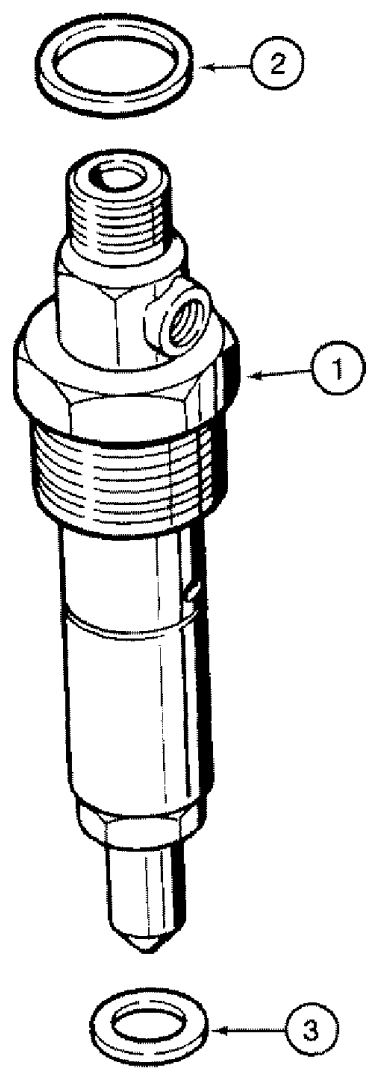

SPX3310 PATRIOT SPRAYER

03-028 FUEL INJECTION NOZZLE

сылка	Номер детали	Кол-во	Описание
	JR930131	6	REMAN-NOZZLE, INJECT, NORTH AMERICA ONLY
	JC930131	6	CORE-INJECTION PUMP, RETURN NUMBER
1	J930131	6	INJECTOR ASSY., CONSISTS OF REF. 1 -10
2	J909356	1	SEAL,
3	J906659	1	SEAL, 7 MM
4	NSS	1	NOT SERVICED SEPARATELY, BODY
5	NSS	1	NOT SERVICED SEPARATELY, SPRING
6	NSS	1	NOT SERVICED SEPARATELY, SEAT
7	NSS	1	NOT SERVICED SEPARATELY, STOP
8	NSS	1	NOT SERVICED SEPARATELY, TIP, TOOTH
9	NSS	1	NOT SERVICED SEPARATELY, NUT
10	1806233C1	AR	SHIM, 1.00 MM
10	1806234C1	AR	SHIM, 1.04 MM
10	1806235C1	AR	SHIM, 1.08 MM
10	1806236C1	AR	SHIM, 1.10 MM
10	1806237C1	AR	SHIM, 1.14 MM
10	1806238C1	AR	SHIM, 1.18 MM
10	1806239C1	AR	SHIM, 1.20 MM
10	1806240C1	AR	SHIM, 1.24 MM
10	1806241C1	AR	SHIM, 1.28 MM
10	1806242C1	AR	SHIM, 1.30 MM
10	1806243C1	AR	SHIM, 1.34 MM
10	1806244C1	AR	SHIM, 1.38 MM
10	1806245C1	AR	SHIM, 1.40 MM
10	1806246C1	AR	SHIM, 1.44 MM
10	1806247C1	AR	SHIM, 1.48 MM
10	1806248C1	AR	SHIM, 1.50 MM
10	1806249C1	AR	SHIM, 1.54 MM
10	1806250C1	AR	SHIM, 1.58 MM
10	1806251C1	AR	SHIM, 1.60 MM
10	1806252C1	AR	SHIM, 1.64 MM
10	1806253C1	AR	SHIM, 1.68 MM
10	1806254C1	AR	SHIM, 1.70 MM
10	1806255C1	AR	SHIM, 1.74 MM
10	1806256C1	AR	SHIM, 1.78 MM
10	1806257C1	AR	SHIM, 1.80 MM
10	1806258C1	AR	SHIM, 1.84 MM
10	1806259C1	AR	SHIM, 1.88 MM
10	1806260C1	AR	SHIM, 1.90 MM
10	1806261C1	AR	SHIM, 1.94 MM
10	1806262C1	AR	SHIM, 1.98 MM