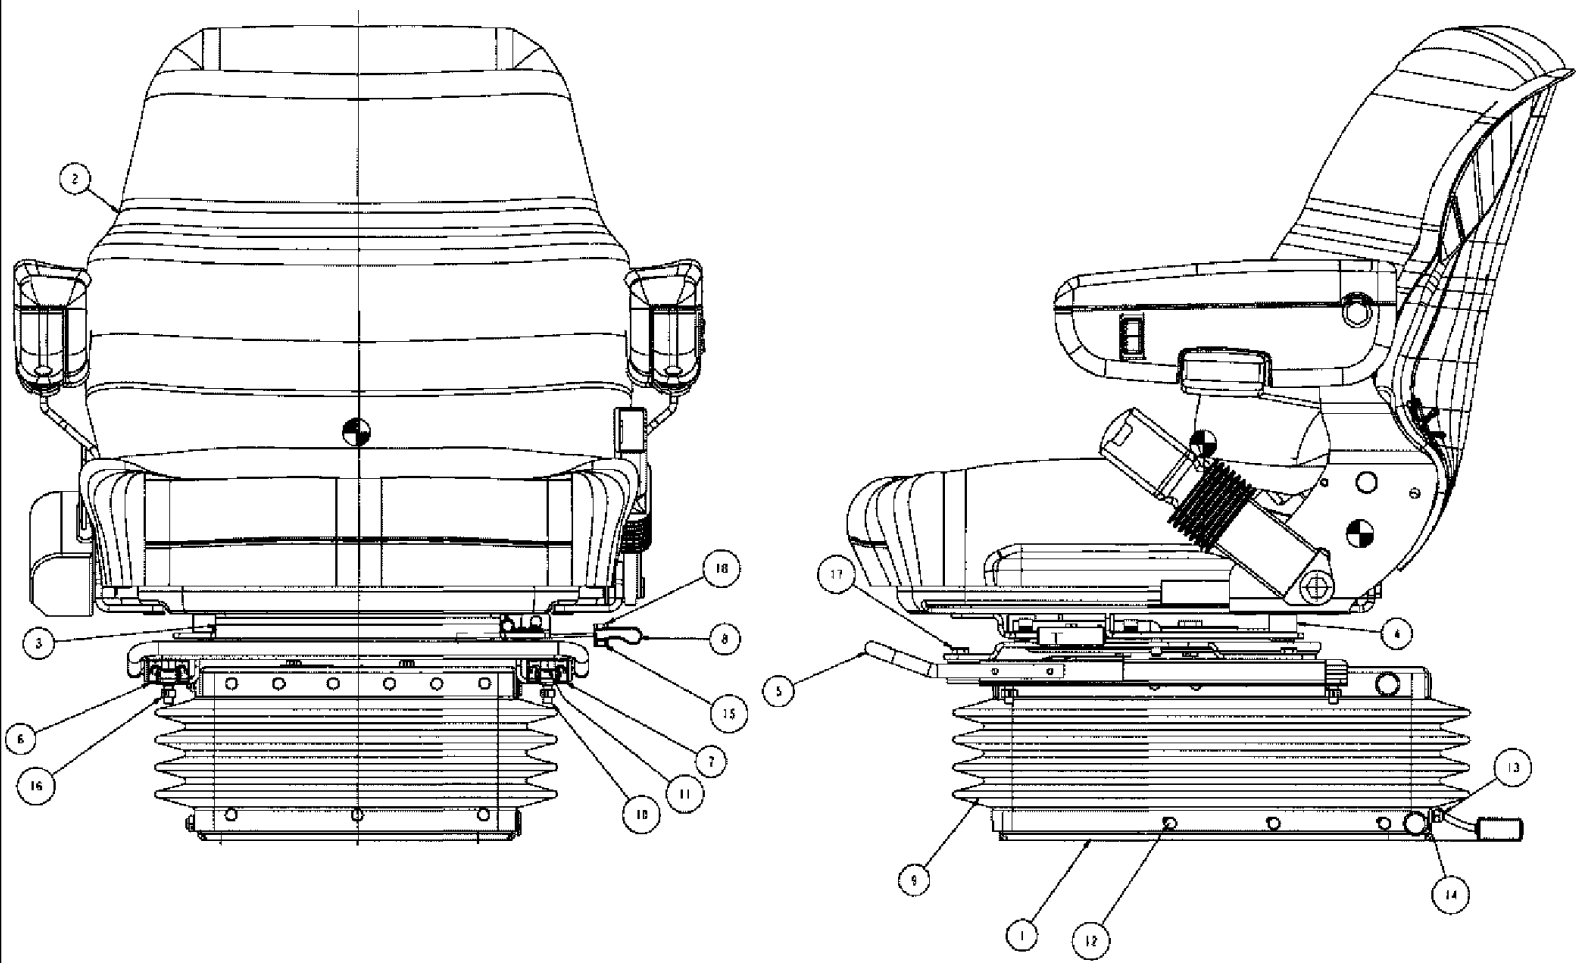

SPX3310 PATRIOT SPRAYER

11-021 SEAT W/SWIVEL & BELT ASSEMBLY

сылка	Номер детали	Кол-во	Описание
1	SA20909	1	SUSP., AIR, LP W/L BKTS
2	SA20867	1	SEAT TOP, SST
3	SA20278	1	SWIVEL, LOW PROFILE
4	S19848	4	COVER H-SR/Retired, SPACER
5	S19636	1	RELEASE, SLIDE
6	S17830	1	STUDS/Retired, SLIDE, LOCKING
7	S17829	1	SLIDE, LOCKING
8	S13138	1	SWIVEL
9	S11609	1	SUSPENSION
10	55S0102	4	SQUARE HEAD, 5/16-18 UNC X .75
11	45S0135	8	NYLOC M8 X 1.25
12	33S0129	22	XMAS TREE CLIP 3/16 DIA HOLE
13	33S0128	3	ACORN STYLE
14	33S0126	2	CHRISTMAS TREE CLIP
15	07S0105	1	CENTERLOCK 1/4-20UNC
16	07S0102	4	CENTERLOCK 5/16-18UNC
17	05S0199	4	HEX HD M8 X 1.25 16 LG.
18	05S0147	1	HEX HD 1/4-20UNC X .62 LG.