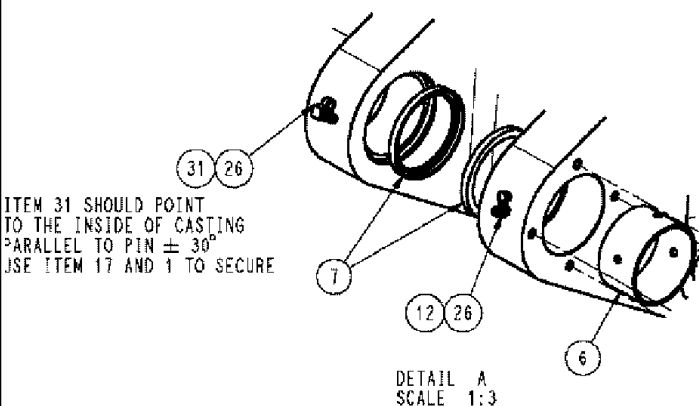

ITEM 31 SHOULD POINT
TO THE INSIDE OF CASTING
PARALLEL TO PIN $\pm 30^\circ$
USE ITEM 17 AND 1 TO SECURE

DETAIL A
SCALE 1:3

SPX3310 PATRIOT SPRAYER

04-014 STRUT GROUP, RIGHT

сылка	Номер детали	Кол-во	Описание
2	BN50759	2	NUT, 3/8-16, NLN, SS EM-620C BLACK EVERLUBE
3	BN300992	1	HOUSING, TRAILING LINK, R.H.
4	BN302031	1	MOUNTING PARTS, LOWER
5	344042A1	2	BEARING,
6	BN302043	2	BUSHING, LOWER
7	BN302044	2	SEAL, LOWER
8	BN302045	1	CAP,
9	BN302046	1	SHAFT, LOWER
10	BN302047	2	SHIM, MACH, WIDE, 2.5 ID X 18 GA
11	BN302048	1	SHIM, MACH, WIDE, 2.5 ID X 14 GA
12	BN302051	3	NIPPLE, LUBE, 8 MM X 1 STR
13	87269215	1	SPACER, SUSPENSION
15	BN306819	1	CAP, DUST, SUSPENSION
16	BN306889	1	BUMPER, 2.5 X 4.5 X 1.5
18	BN316108	2	MOUNTING PARTS, SPRING
19	BN314705	1	SPRING, COIL,
20	BN321041	1	SET OF SCREW, M12 X 55, 1.75 CPT
21	86986252	1	ARM, UPPER, R.H.
24	614-16040	2	BOLT, Hex, M16 x 40, 8.8,
25	614-8020	8	BOLT, Hex, M8 x 20, 8.8,
26	BN69951	4	CAP, GREASE
27	87269216	1	BOLT, SHOCK, M20-2.5, DOR
28	829-4412	1	NUT, Thin, M12 x 1.75, CI 05, HJN
29	832-46420	1	NUT, LOCK, M20 x 2.5, CI 8, TLN
30	87310607	2	WASHER, 17.5 X 34 X 5 MM HDN DOR
31	713608R91	1	NIPPLE, LUBE, 90с, M8 x 1,