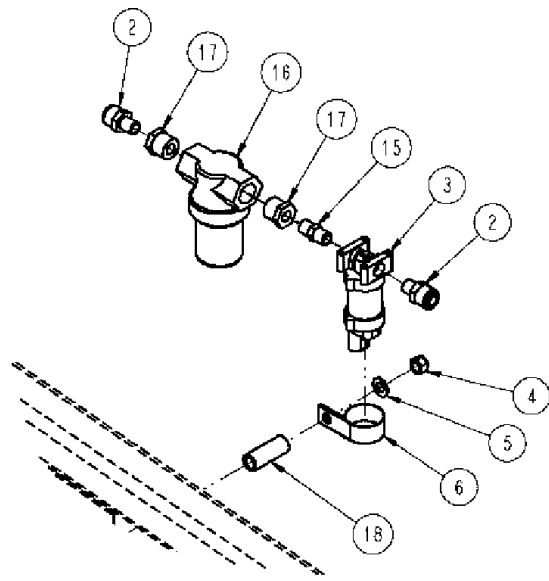

DETAIL B
SCALE 1:3

DETAIL A
SCALE 1:3

SEE DETAIL B

SEE DETAIL A

GOES TO "T" ON OUTER VALVE ASSY
ON INNER BOOM

SPX3310 PATRIOT SPRAYER

11-009 FENCE ROW NOZZLE GROUP, 80', LEFT BOOM

сылка	Номер детали	Кол-во	Описание
1	BN2399412	1	CONNECTOR, HYD., TUBE MC38038
2	BN2399403	3	CONNECTOR, MC38014
3	343778A1	1	SOLENOID, VALVE, 1/4 NPT
4	BN50759	1	NUT, 3/8-16, NLN, SS
5	BN50146	1	WASHER, 3/8, FW, SS
6	515-23365	1	CLAMP, 1 7/16", Insul, 3/8" Bolt,
7	BN50272	1	BOLT, 3/8-16 X 2.75, HH, SS
8	86986105	1	CLAMP, NOZZLE
9	BN73015	1	COUPLING, 1/4" NPT SS FULL
10	BN313361	1	NIPPLE, LUBE, 1/4" NPT X 6.0SS
11	BN313256	1	NOZZLE INJECTION, W/SWIVEL
12	BN313255	1	NOZZLE INJECTION, W/CHECK VALVE
13	BN322081	1	TUBE, BLACK, 3/8 X 160"
14	BN322073	1	TUBE, BLACK, 3/8 X 36"
15	86986808	1	NIPPLE, LUBE, NIP, .25 X SHORT, PP
16	87565152	1	STRAINER, ELEMENT, .5 FP, 50 MESH, PP
	87577399	1	SCREEN, 50 MESH, SS, SERVICE PARTS FOR REF. 16
	87577400	1	STRAINER, ELEMENT, HEAD, .50MP, SERVICE PARTS FOR REF. 16
	87577401	1	SUCTION BOWL, MINI, BLK, SERVICE PARTS FOR REF. 16
	87577402	1	VITON, SERVICE PARTS FOR REF. 16
17	BN304521	2	REDUCER, .50 MP .25FP, PP
18	BN300892	1	TUBE, 3/8 BOLT