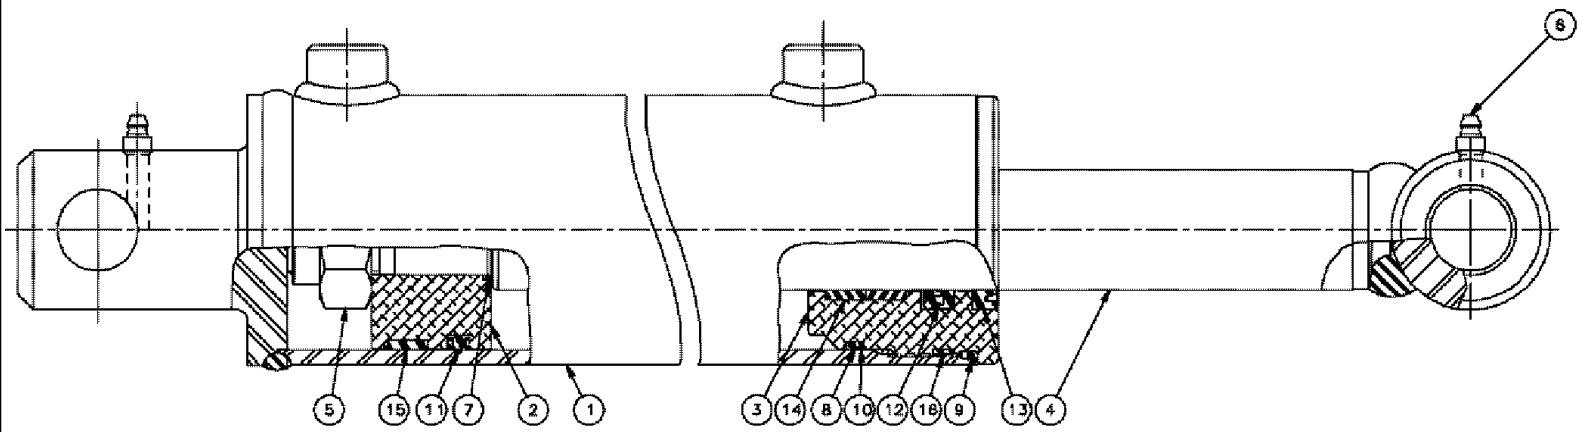

SPX3310 PATRIOT SPRAYER

07-004 OUTER BOOM FOLD

сылка	Номер детали	Кол-во	Описание
1	87267938	1	SEAL, 1.25" X 2.00"
2	87269923	1	ROD, END, CYL
5	87267941	1	ROD, THREADED
7	BN2294429	1	NUT, JAM, 1-1/4-12 NF