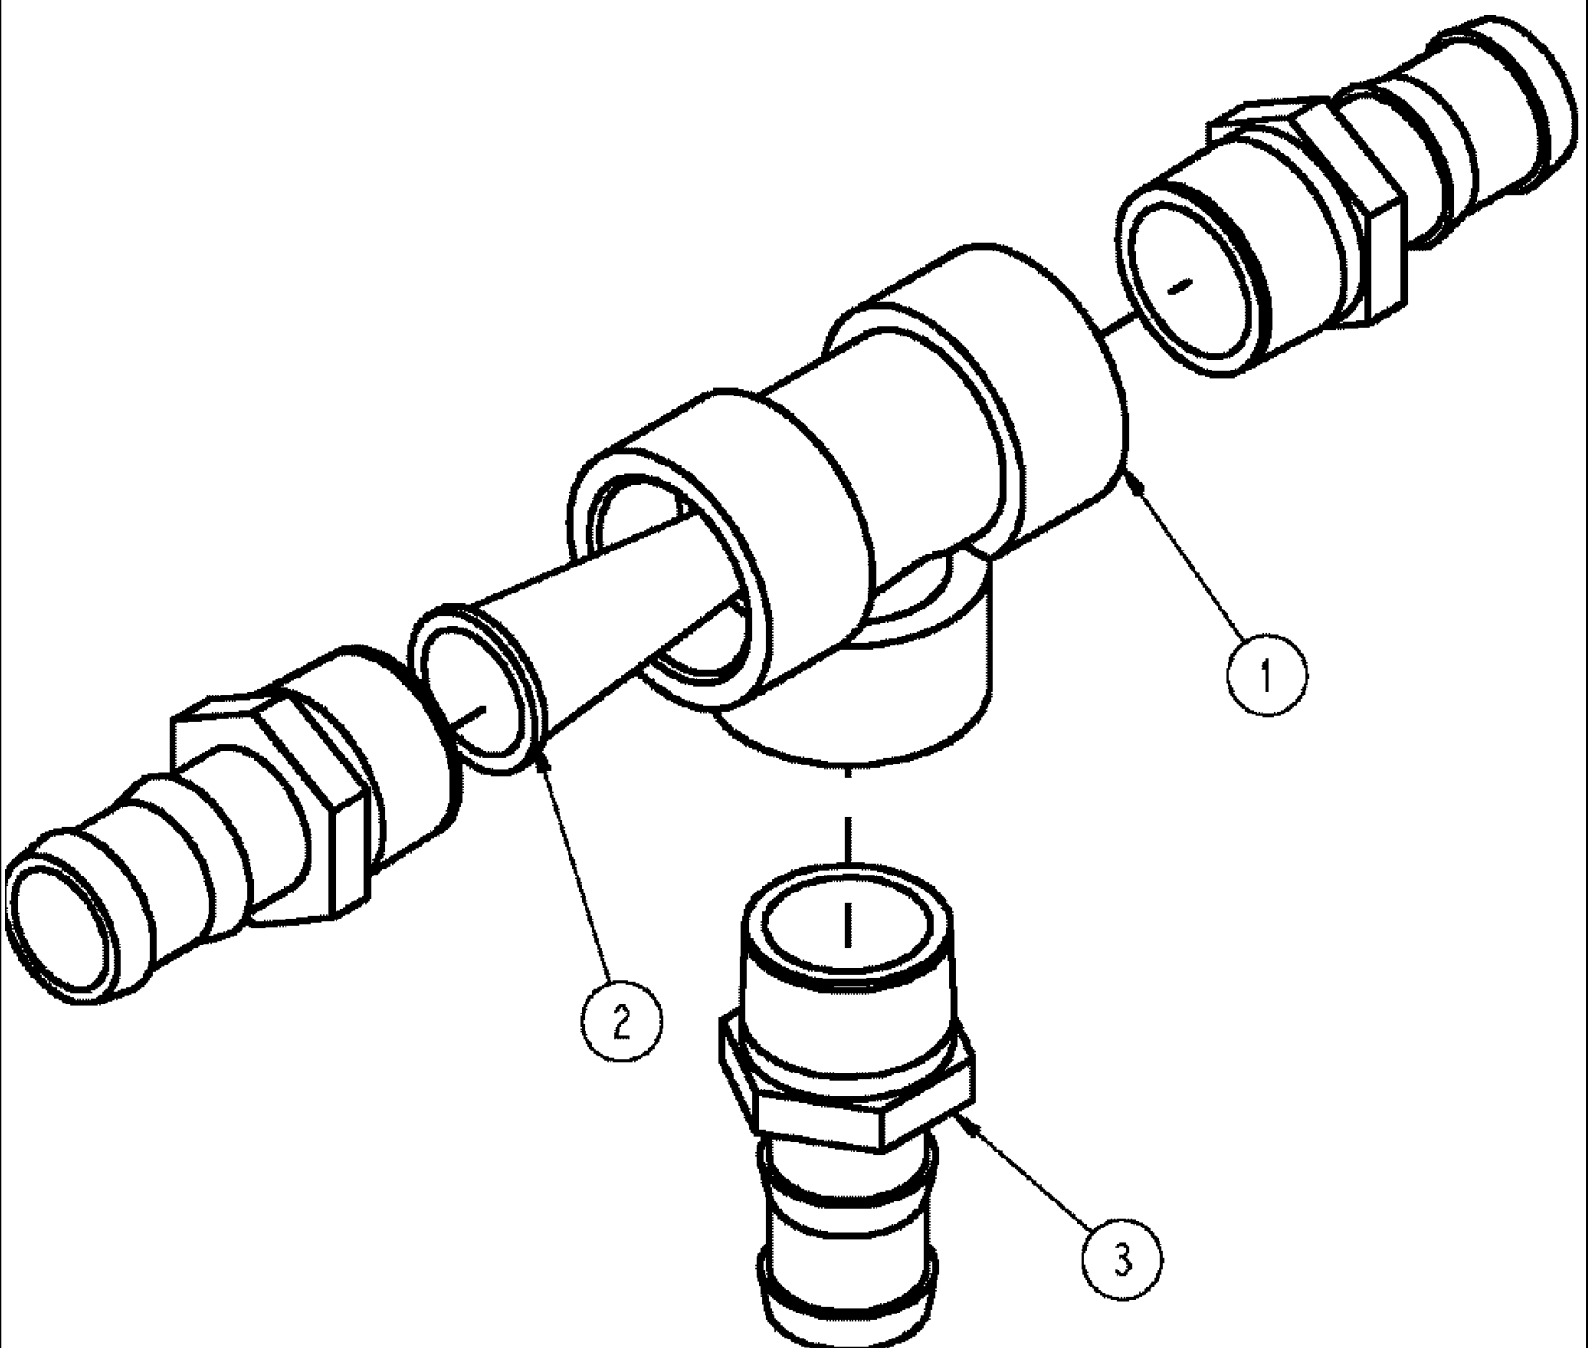

SPX3310 PATRIOT SPRAYER

11-015 CHEMICAL INDUCTOR VENTURI/VALVE GROUP

сылка	Номер детали	Кол-во	Описание
1	344404A1	1	PLATE, MOUNTING, MOUNT, VALVE HOLDER
	87270968	1	VENTURI, VENTURI, SEE FIG 11-016
2	87268597	1	BRACKET, VENTURI/VALVE
5	BN303201	2	U-BOLT, 1/4 X 2.38R X 3.75
9	BN310447	2	CLAMP, HOSE, #20, 304 SS
10	BN310448	4	CLAMP, HOSE, #28, 304 SS
11	BN324828	1	TEE, 1.5HB 1.5HB 1.0 MP, PP
12	BN50138	4	WASHER, 1/4, FW, SS
13	BN55359	8	NUT, 1/4-20, NLN, SS
14	BN55367	4	BOLT, 1/4-20 X 3.25, HH, SS
15	BN66968	1	COUPLING, 1.0FP, PP
16	BN73560	1	TEE, .75FP, PP
17	BN73561	1	FITTING, STR, .75HB .75HB, PP
18	BN73564	1	VALVE, BALL, .75FP, FULL, PP
19	BN73565	1	NIPPLE, LUBE, .75 X SHORT, PP
20	BN73568	1	FITTING, STR, .75MP .50HB, PP
21	BN73578	1	FITTING, 90, .75MP .50HB, PP
22	BN73684	1	FITTING, 90, 1.0MP .75HB, PP
23	BN324833	1	HOSE, KANIFLEX, 1.5" X 6"
24	BN53738	1	HOSE (METRES), EPDM 3/4" ID X 18.5"