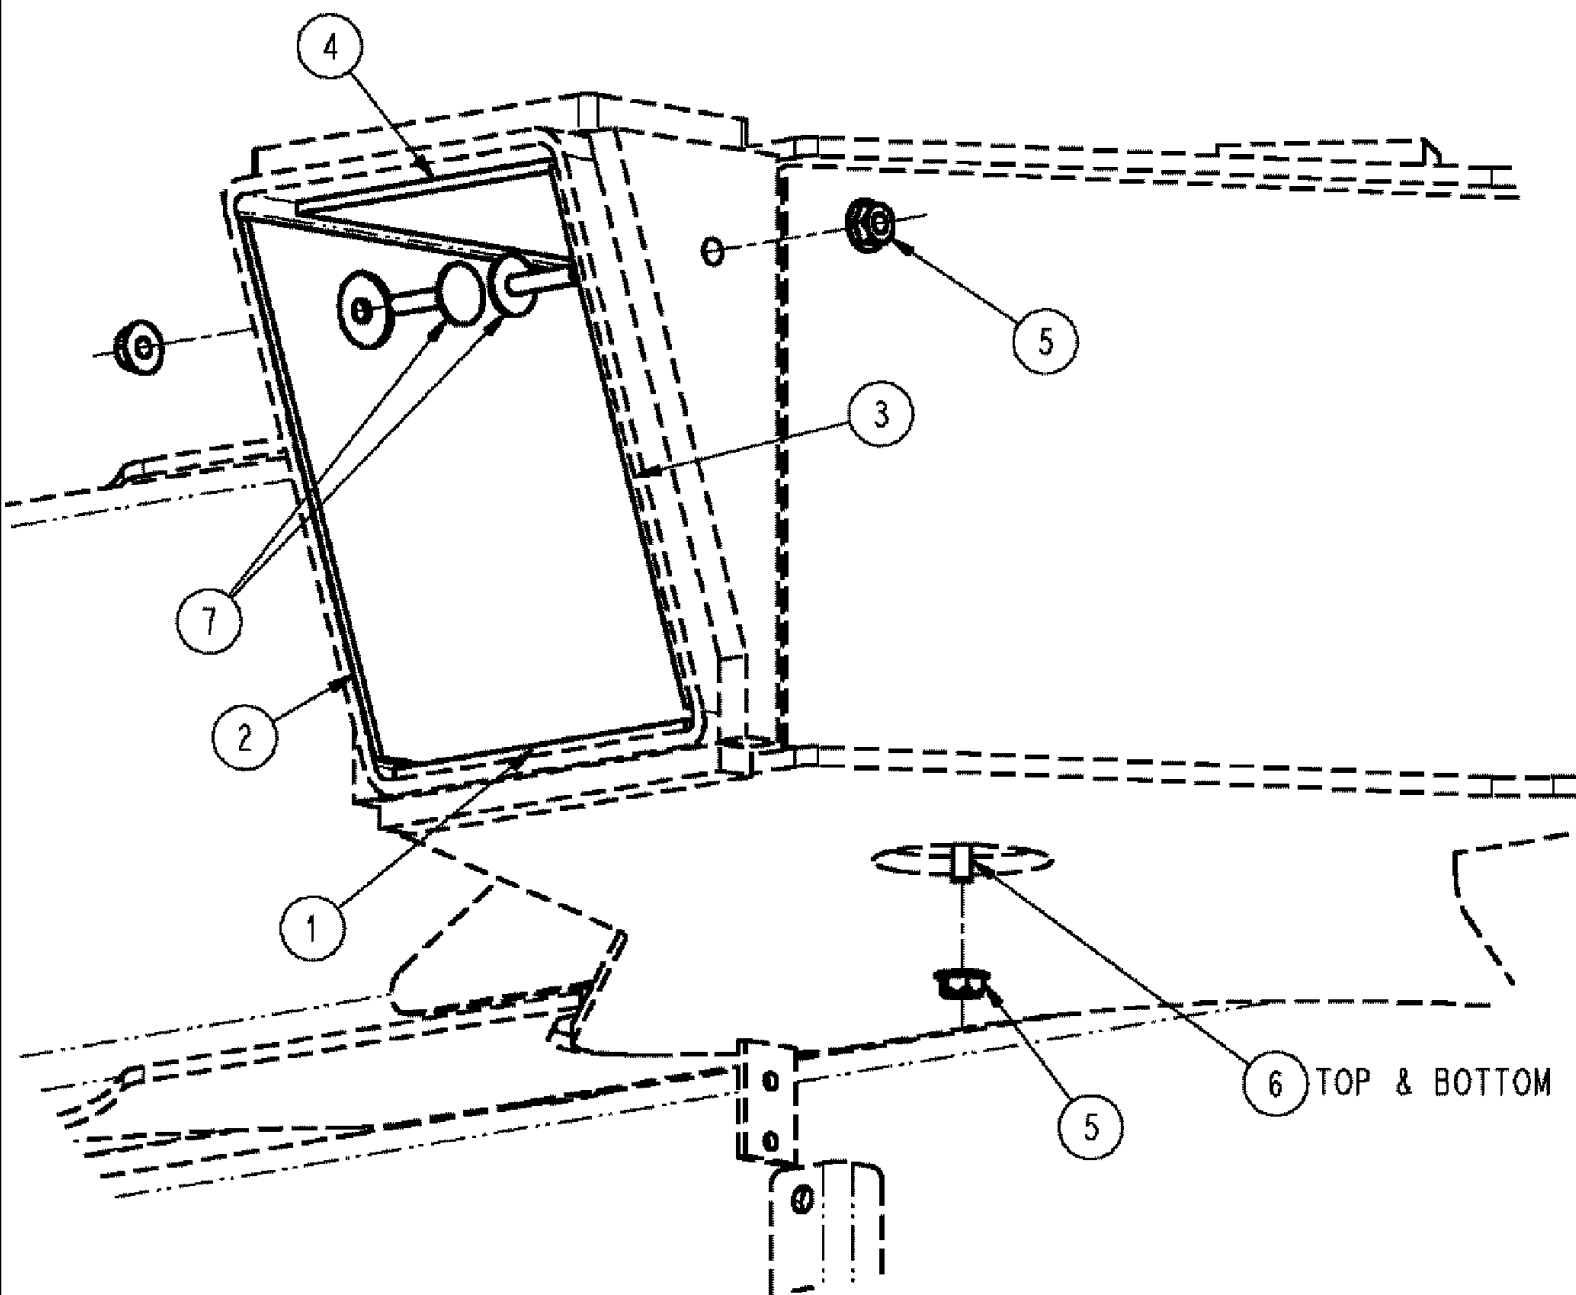

NOTES:

-FRONT RH CORNER SHOWN, INSERTS ARE SECURED AS SHOWN FOR BOTH SIDES FRONT AND BACK.

SPX3310 PATRIOT SPRAYER

04-024 AXLE LINER GROUP

сылка	Номер детали	Кол-во	Описание
1	BN323811	4	LINER, AXLE TUBE BOTTOM
2	342028A1	4	LINER, TUBE, LF-RR
3	342029A1	4	LINER, TUBE, RF-LR
4	342030A1	4	AXLE, TUBE TOP
5	BN50057	16	NUT, 5/16-18 WHIZ LOCK SS
6	BN50779	8	BOLT, 5/16-18 X 1, EH
7	BN50930	8	BOLT, 5/16-18 X 1.5, EH