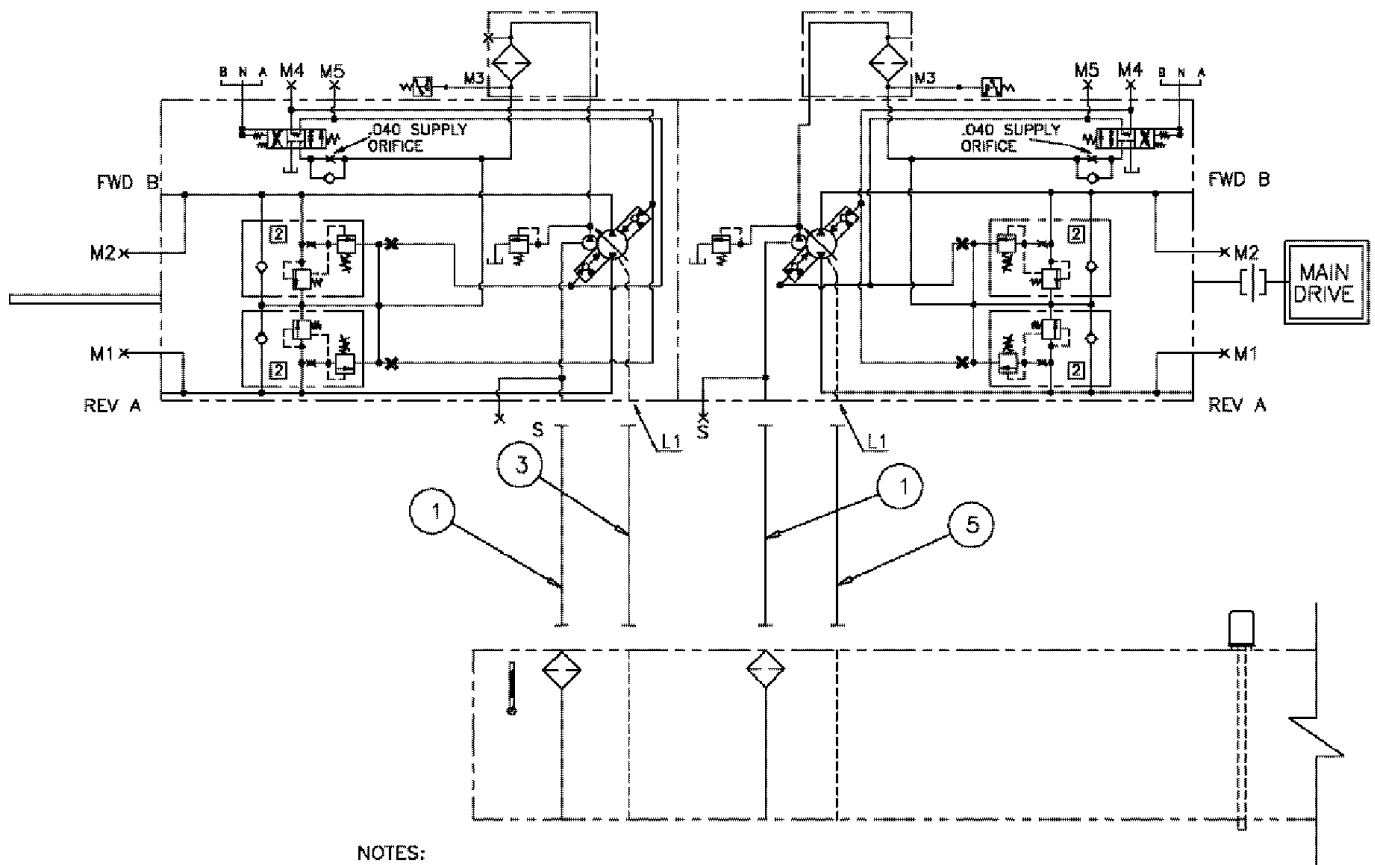

NOTES:
USE ITEMS 10, 11, 12, 13 & 14 TO SECURE 1 TO SUCTION HOSE FROM FRONT PORT ON RESERVOIR.

SPX3310 PATRIOT SPRAYER

06-004 HYDRAULIC CASE DRAIN GROUP

сылка	Номер детали	Кол-во	Описание
1	BN313286	2	HOSE ASSY., 20 X 35
2	87267739	1	SLEEVE, 12 X 163
3	BN53443	1	SLEEVE, 100R2 3/4 X 70.0
4	87269481	1	SLEEVE, 12 X 134
5	BN53923	1	HOSE ASSY., 3/4 X 67.00 100R2
6	87269482	1	SLEEVE, X 195
7	87267738	1	SLEEVE, 12 X 134
8	87269796	1	SLEEVE, HOSE ASSY-16 X 32
10	231-4146	1	NUT, LOCK, 3/8"-16, GB, HH, TLN
11	87529312	1	WASHER, 11 X 24 X 3MM HDN DOR
12	413-620	1	BOLT, Hex, 3/8"-16 x 1 1/4", G5, Full Thd, HH
13	515-23508	1	CLAMP, 2", Insul, 3/8" Bolt,
14	515-23365	1	CLAMP, 1 7/16", Insul, 3/8" Bolt,
16	BN302439	1	FITTING, 16MOR-16MOR-16FORX
17	BN302518	1	FITTING, 16MOR-16MOR-16MOR
18	87270156	1	SLEEVE, 16 X 42