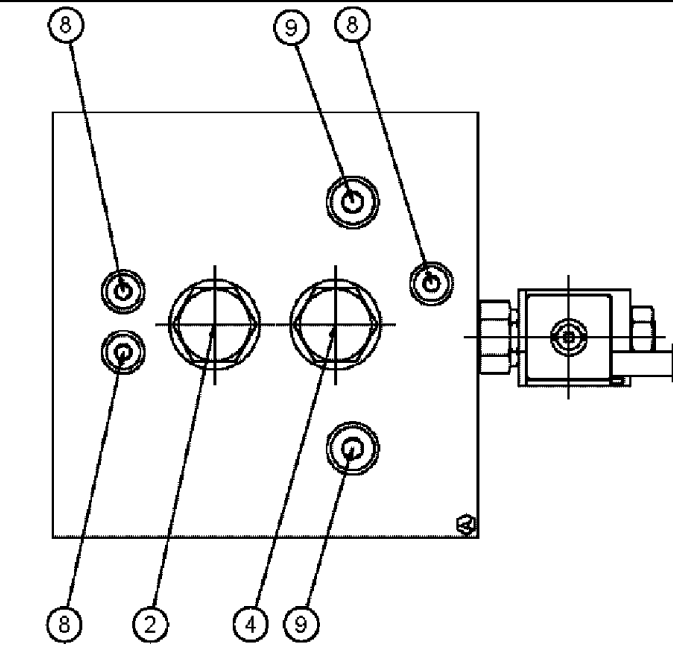

SPX3310 PATRIOT SPRAYER

06-033 LOADSHARE MANIFOLD - BEFORE SERIAL #20002

сылка	Номер детали	Кол-во	Описание
1	BN318674	1	BLOCK, M/C
2	BN318676	1	VALVE, BY-PASS, DIVERTER
	BN318677	1	KIT, SEALS, DIVERTER VALVE, SERVICE PARTS FOR REF. 2
3	BN318678	1	VALVE, SOLENOID, 2/3 WAY SOLENOID VALVE
	BN318679	1	SEAL ASSY., SOLENOID VALVE, SERVICE PARTS FOR REF. 3
4	BN300303	1	VALVE, HYDRAULIC, SHUTTLE
	BN318675	1	KIT, SEALS, SEAL, SHUTTLE VALVE, SERVICE PARTS FOR REF. 4
5	BN300313	1	PLUG, ORIFICE, .070 LOAD SHARE
6	BN300306	1	COIL, 12 VDC, SHIFT W/TOWER
7	218-5205	4	PLUG, Hex Soc, 5/16"-24 ORB, INTERNAL, SAE-2
8	218-5207	9	PLUG, Hex Soc, 7/16"-20 ORB, INTERNAL, SAE-4
9	218-5209	2	PLUG, Hex Soc, 9/16"-18 ORB, INTERNAL, SAE-6