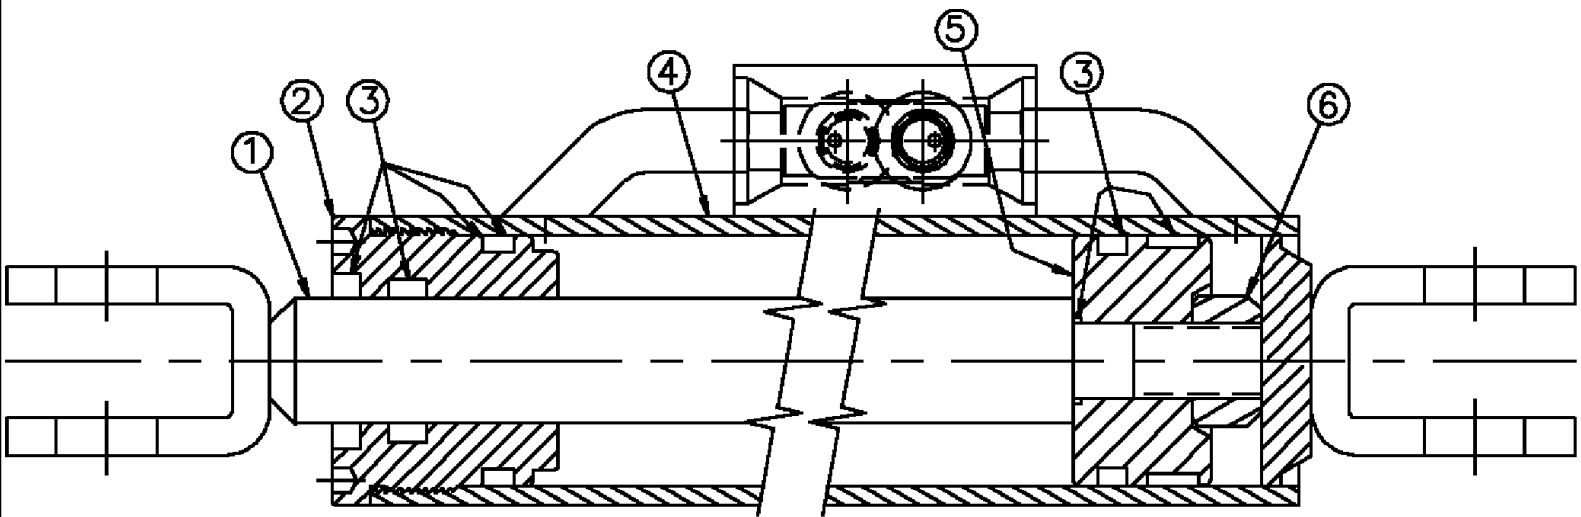

SPX3310 PATRIOT SPRAYER

07-002 BOOM HEIGHT

сылка	Номер детали	Кол-во	Описание
1	BN318024	1	SHAFT, WELDMENT
2	BN69786	1	GLAND, END
3	BN98643	1	PACKAGE, SEALS,
4	BN318025	1	TUBE, WELDMENT
5	BN98657	1	PISTON,
6	BN98093	1	NUT, LOCK, 3/4-16 UNF
	342104A1	1	VALVE, C'BALANCE 3000 PSI
	344010A1	1	KIT, SEALS, FOR T-11A CAVITY