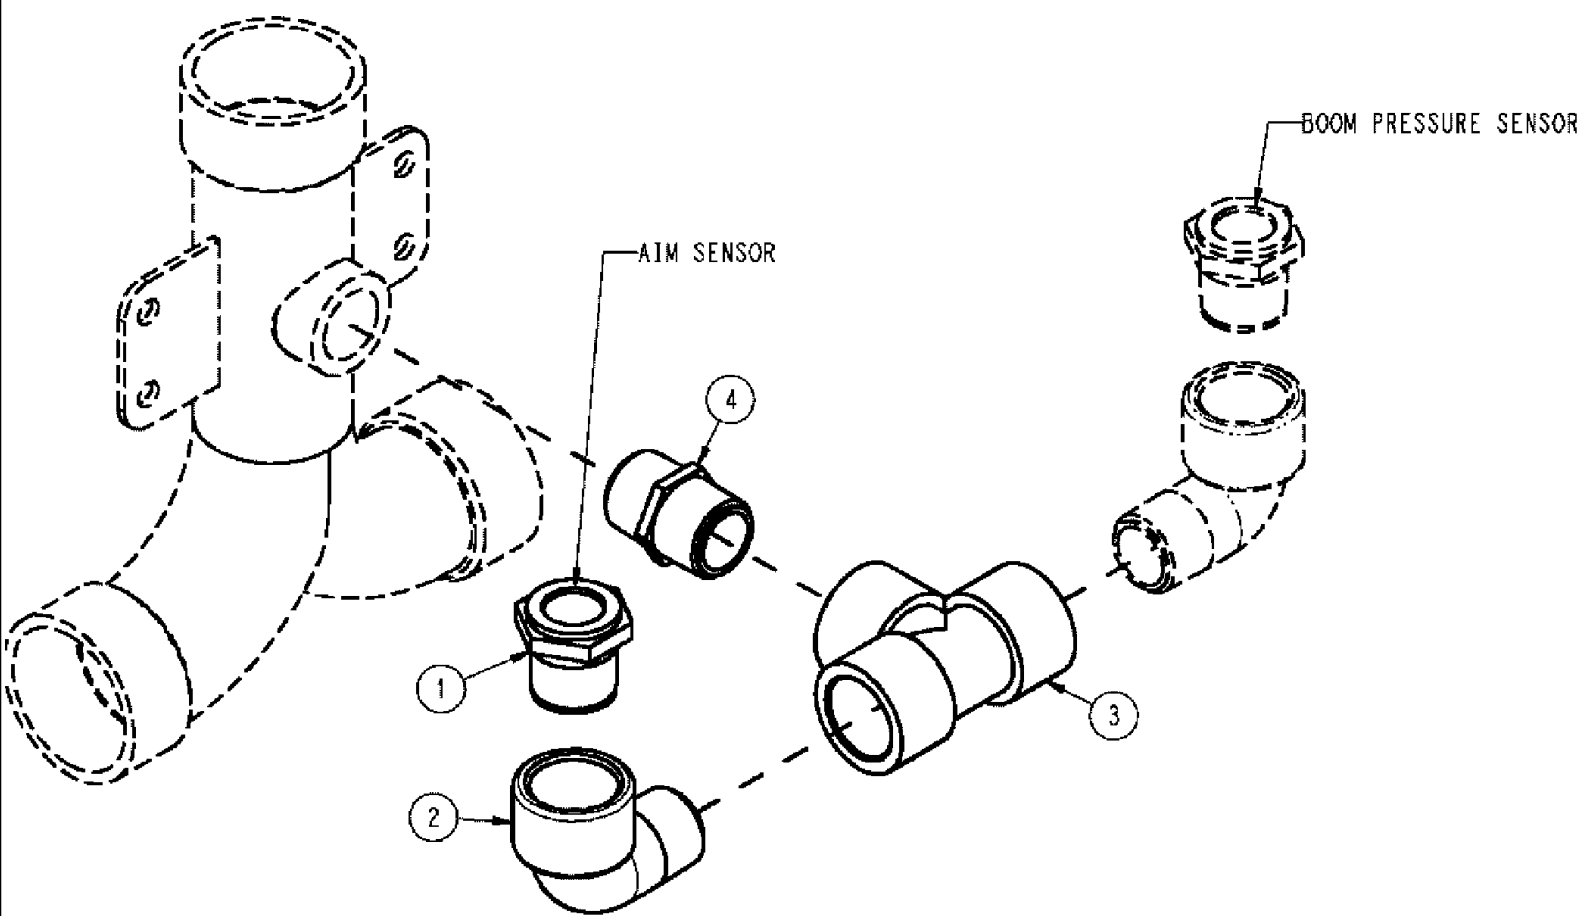

SPX3310 PATRIOT SPRAYER

12-012 AIM SENSOR PLUMBING GROUP

сылка	Номер детали	Кол-во	Описание
1	BN2390261	1	SLEEVE, 1.0 MP .25 FP, PP
2	BN53682	1	ELBOW, 90, 1.0 MP 1.0 FP, PP
3	BN73629	1	TEE, 1.0 FP, PP
4	BN73648	1	NIPPLE, LUBE, 1.0 X SHORT, PP