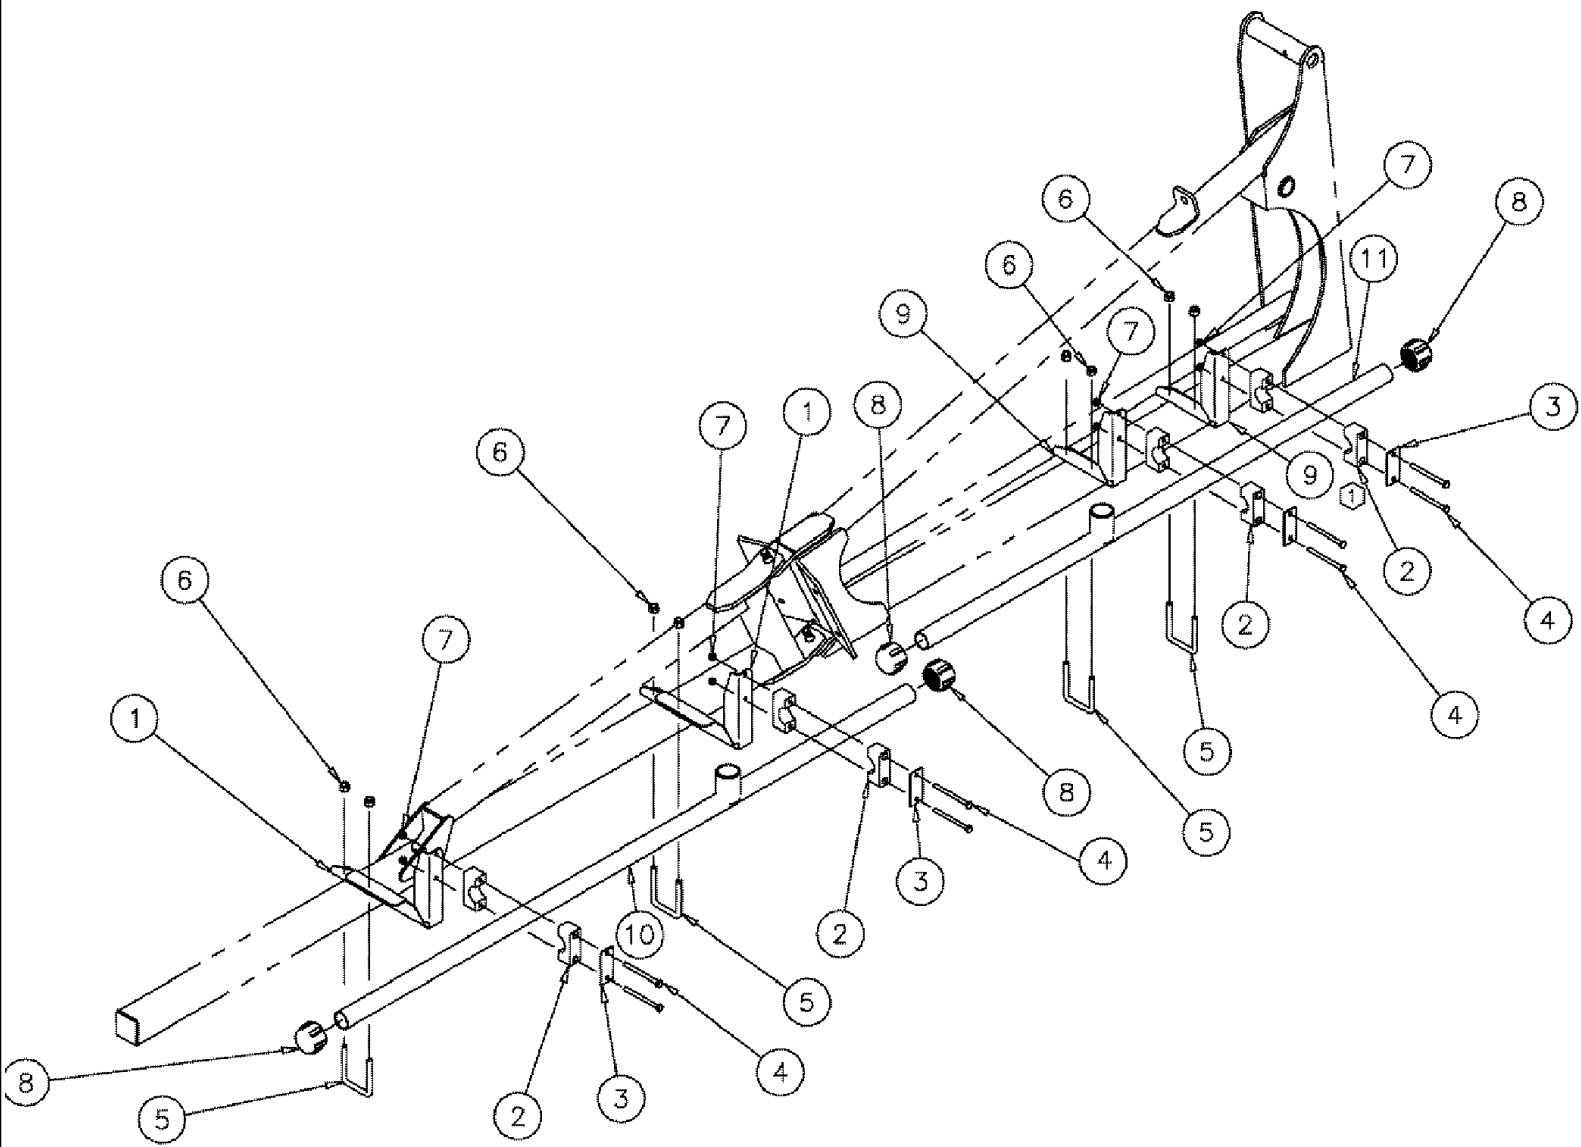

SPX3310 PATRIOT SPRAYER

09-045 NOZZLE, 80' OUTER 10"

сылка	Номер детали	Кол-во	Описание
1	87562807	2	BRACKET, SUPPORTING, SPRAYBAR
2	BN67054	4	CLAMP, 1.315" OD (PP)
3	BN309483	4	PLATE, TOP, SINGLE, SIZE 5
4	BN67050	8	BOLT, 1/4-20 X 3, HH, SS
5	BN319919	4	U-BOLT, SQ BND 2.06 ID X 3/8
6	BN50759	8	NUT, 3/8-16, NLN, SS
7	BN55359	8	NUT, 1/4-20, NLN, SS
8	BN73606	4	CAP, 1" POLY PIPE CAP
9	BN323957	2	BRACKET, SPRAY BAR
10	87266712	1	TUBE, 10" SP X 6
11	87266710	1	TUBE, 10" SP X 5