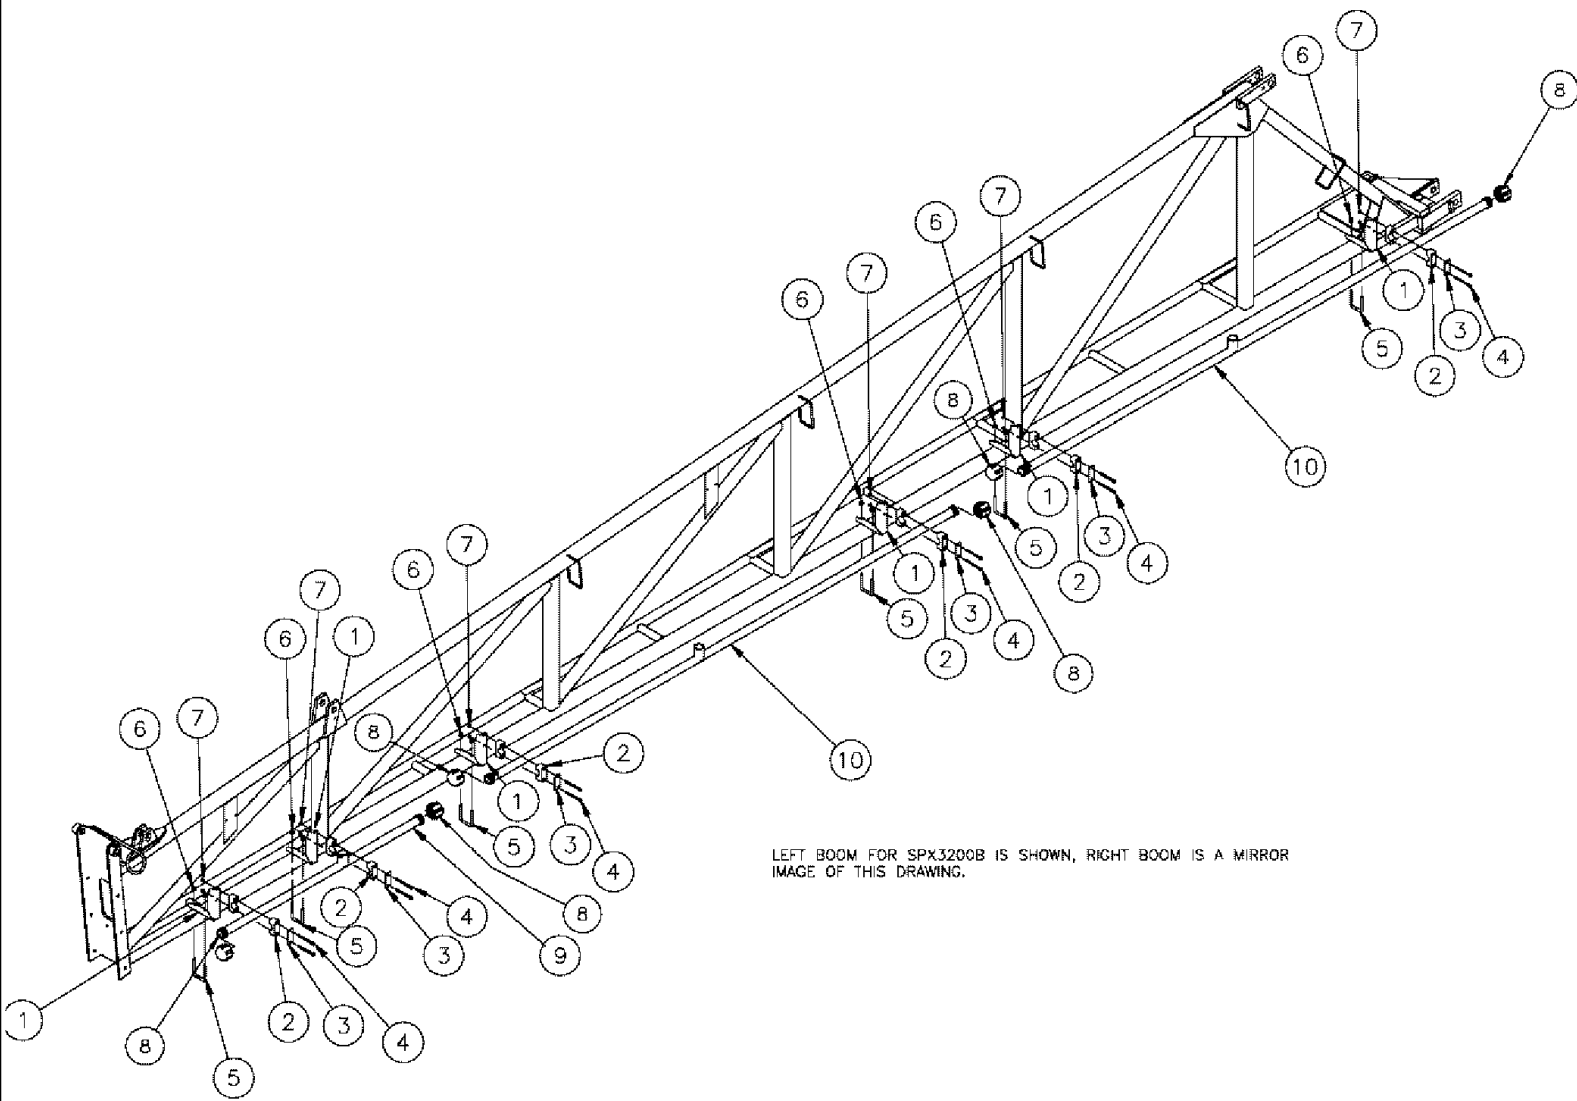

SPX3310 PATRIOT SPRAYER

09-042 NOZZLE SPACING GRP, 5 & 6 MID, 20"

сылка	Номер детали	Кол-во	Описание
1	BN323957	6	BRACKET, MOUNT, SPRAY BAR
2	BN67054	6	CLAMP, 1.315" OD (PP)
3	BN309483	6	PLATE, TOP, SINGLE, SIZE 5
4	BN67050	12	BOLT, 1/4-20 X 3, HH, SS
5	BN319919	6	U-BOLT, SQ BND 2.06 ID X 3/8
6	BN50759	12	NUT, 3/8-16, NLN, SS
7	BN55359	12	NUT, 1/4-20, NLN, SS
8	BN73606	6	CAP, 1" POLY PIPE CAP
9	87266669	1	PIPE, SPRAY BAR, SS (20 X 3)
10	87266668	2	PIPE, SPRAY BAR, SS (20 X 6)