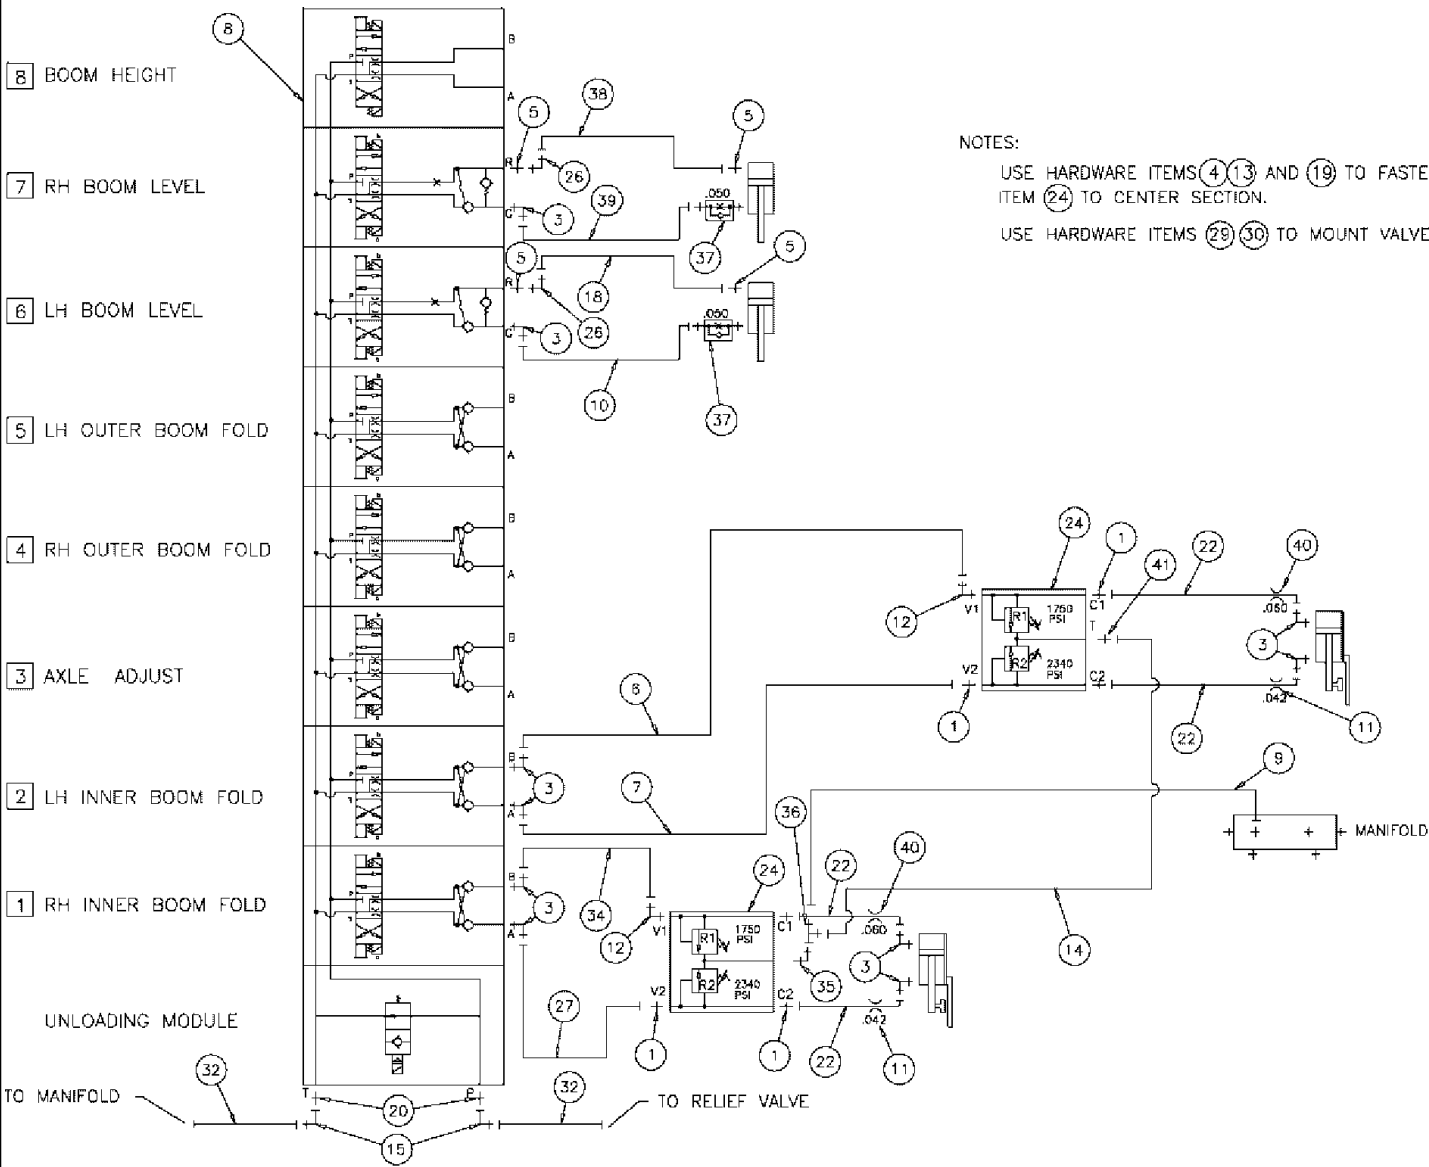

NOTES:

USE HARDWARE ITEMS (4) (3) AND (19) TO FASTEN RELIEF BLOCK ITEM (24) TO CENTER SECTION.

USE HARDWARE ITEMS (28) (30) TO MOUNT VALVE ITEM (8)

SPX3310 PATRIOT SPRAYER

06-022 BOOM HYDRAULIC GROUP - BEFORE SERIAL #20002

сылка	Номер детали	Кол-во	Описание
1	BN21249	6	ADAPTER, FT, SAE, OR, 37D
3	BN22160	10	ELBOW, 90 6SAE -4JIC
4	496-21034	4	WASHER, 11/32" x 11/16" x 0.89", HDN,
5	BN51589	4	FITTING, 6MB-4MJ
6	87269496	1	HOSE, 4 X 195
7	87269480	1	SLEEVE, 4 X 196
8	86986494	1	VALVE, HYDRAULIC, 8 BANK CR, SEE FIG 06-031
9	BN315697	1	HOSE ASSY., 8 X 190"
10	87272236	1	SLEEVE, 4 X 278
11	BN319640	2	VALVE, RESTRICTOR, #4 JIC (.042)
11	BN319640	4	VALVE, RESTRICTOR, #4 JIC (.042), INDICATES OLD PART NUMBER OR CAN ORDER NEWER PART NUMBER LISTED ABOVE
12	BN445005	2	O-RING, 90, 37FLR08
13	413-540	4	BOLT, Hex, 5/16"-18 x 2 1/2", G5,
14	87269499	1	SLEEVE, 8 X 62
15	BN53707	2	FITTING, FT, E, 90D, 3/4-16 JIC ML & FML
18	87270153	1	HOSE, 4 X 258
19	231-4145	4	NUT, LOCK, 5/16"-18, GB, HH, TLN
20	BN60440	2	ADAPTER, STR "O" RING
22	BN67538	4	HOSE ASSY., 1/4" ID X 24"
24	BN322491	2	VALVE SECTION, HYD, DOUBLE RELIEF, SEE FIG 06-041
26	BN55333	2	ADAPTER, 4 JIC, SWIVEL, 90
27	87269501	1	SLEEVE, 4 X 142
29	413-412	4	BOLT, Hex, 1/4"-20 x 3/4", G5, Full Thd,
30	BN50052	4	NUT, 1/4-20 WHIZ LOCK SS
32	BN53528	2	SLEEVE, 1/2 X 72" 100 R2
34	87269479	1	HOSE, 4 X 135
35	BN53594	2	FITTING, 8MJ-8MB X 90
36	BN53452	1	TEE, FT, TEE, JIC-3/4-16, ML-FML
37	87270151	2	VALVE SECTION, HYD, .050
38	BN319200	1	HOSE, 4 X 182"
39	87270173	1	HOSE, 4 X 200
40	87270621	2	ORIFICE, #4 JIC (.060)