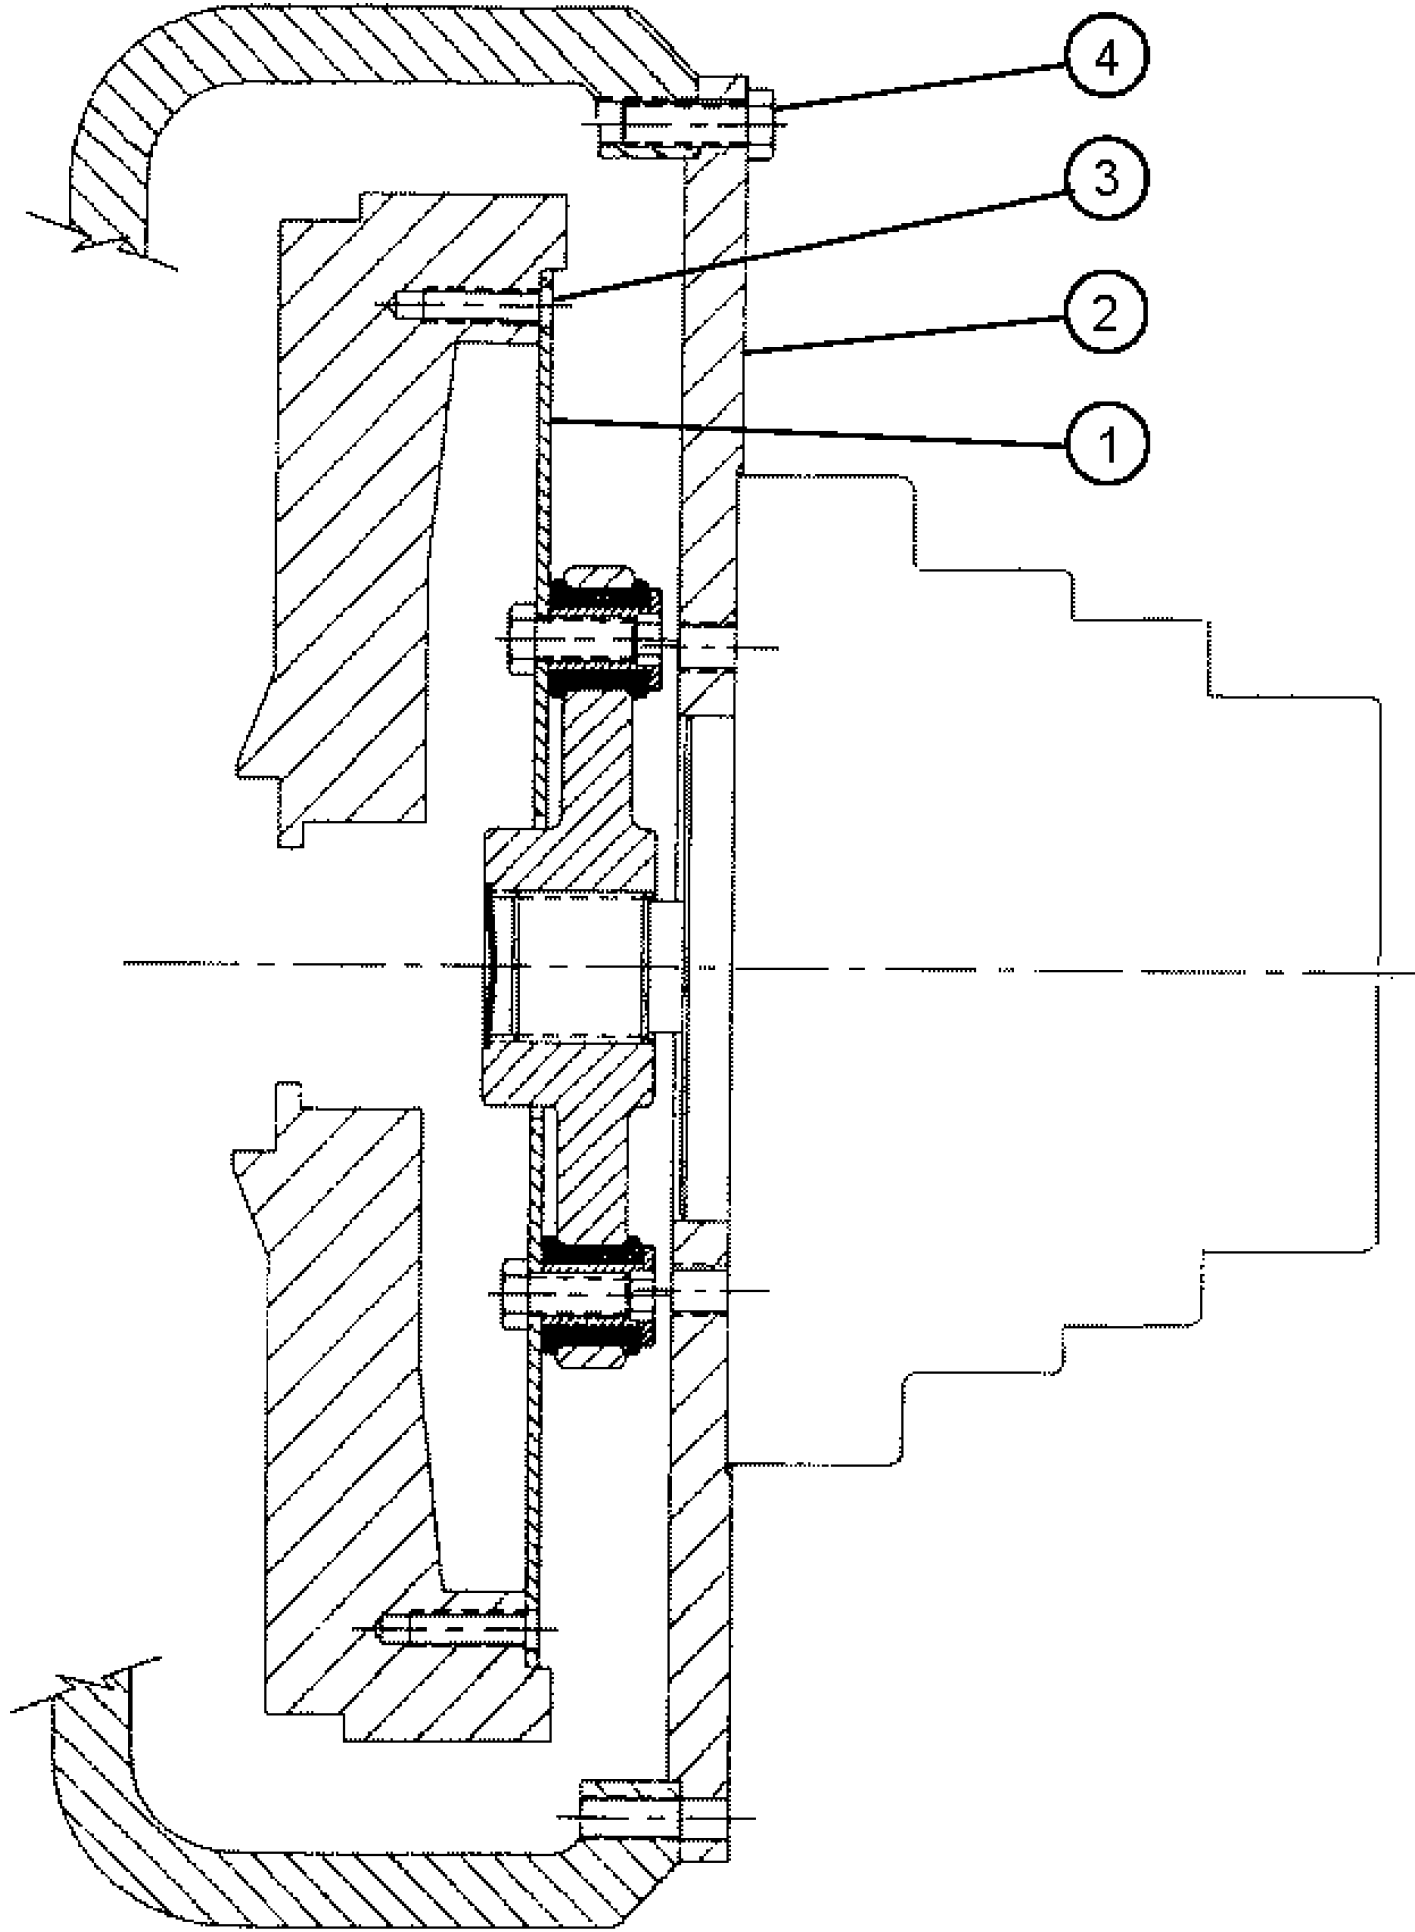

SPX3310 PATRIOT SPRAYER

03-002 STARTER PACKAGE W/HARDWARE

сылка	Номер детали	Кол-во	Описание
1	258820A1	1	SCREW, M5 X 8
2	259720A1	1	MOTOR, STARTER, 12V 4.0 KW (DENSO)
3	614-10035	3	BOLT, Hex, M10 x 35, 8.8, Full Thd, HH
4	832-46410	1	NUT, LOCK, M10 x 1.5, Cl 8, TLN
5	892-11005	1	WASHER, LOCK, M5,
6	892-11010	1	WASHER, LOCK, M10,
7	895-11010	3	WASHER, M10 x 20 x 2, FLAT