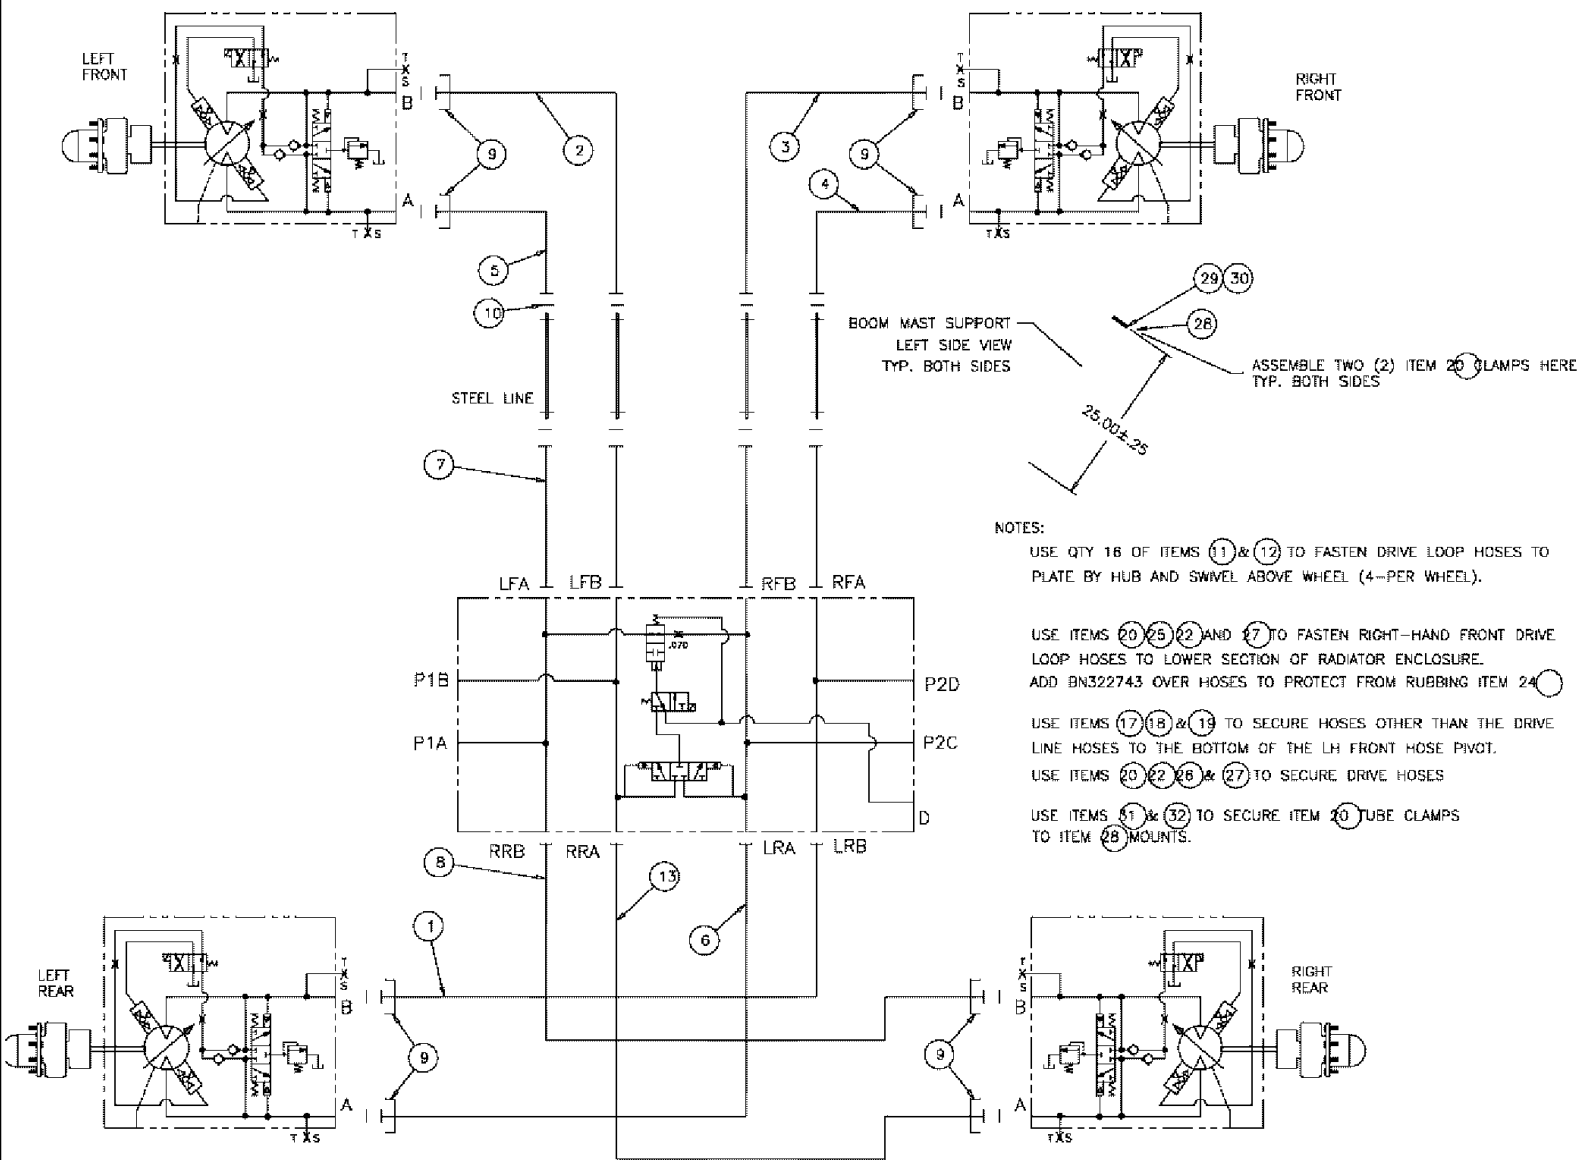

SPX3310 PATRIOT SPRAYER

06-003 HYDRAULIC DRIVE LOOP GROUP

сылка	Номер детали	Кол-во	Описание
1	87269474	1	HOSE, 12 X 139
2	87267736	1	SLEEVE, 12 X 115
3	87269493	1	HOSE, 12 X 120
4	87269494	1	HOSE, 12 X 116
5	87267737	1	SLEEVE, 12 X 125
6	87269475	1	HOSE, 12 X 144
7	87267744	4	SLEEVE, 12 X 114
8	87269495	1	HOSE, 12 X 139
9	BN52315	8	KIT, 1" SPLITFLANGE CODE 62
	BN52317	1	O-RING, FOR 52315 (FK-16H), PARTS OF KIT, 1" SPLITFLANGE CODE 62, P/N BN52315
10	BN53730	8	O-RING, ARP STANDARD #021
11	BN57235	16	CLAMP, ASSEMBLY 1"
	BN320367	1	ENGINE, U-BOLT, 1" PIPE, PARTS OF CLAMP ASSEMBLY 1", P/N BN57235
12	BN300398	18	WASHER, 1/4, FW, G8
13	87269784	1	HOSE, 12 X 136
17	515-23365	1	CLAMP, 1 7/16", Insul, 3/8" Bolt,
18	231-4144	1	NUT, LOCK, 1/4"-20, GB, HH, TLN, GB
19	BN50137	1	WASHER, 1/4, FW, G5
20	BN309849	12	CLAMP, DUAL, 1.25 TUBE
22	1324469C1	7	PLATE, TOP, DUAL, SIZE 5 ST
23	BN55361	2	NUT, 5/16-18, NLN, SS
24	BN322743	2	SLEEVE, 2.38 ID X 18
25	814-10140	3	BOLT, Hex, M10 x 140, 8.8, HEX HD CLASS
26	814-10080	4	BOLT, Hex, M10 x 80, 8.8, HH
27	832-46410	4	NUT, LOCK, M10 x 1.5, CI 8, TLN
28	87265814	2	PLATE, MOUNTING, DOUBLE CLAMP
29	BN312959	2	U-BOLT, 3/8 2.06 ID
30	232-4146	4	NUT, LOCK, 3/8"-16, GC, TLN, CL8
31	BN309845	2	SCREW, 5/16-18 X 5, HH, SS