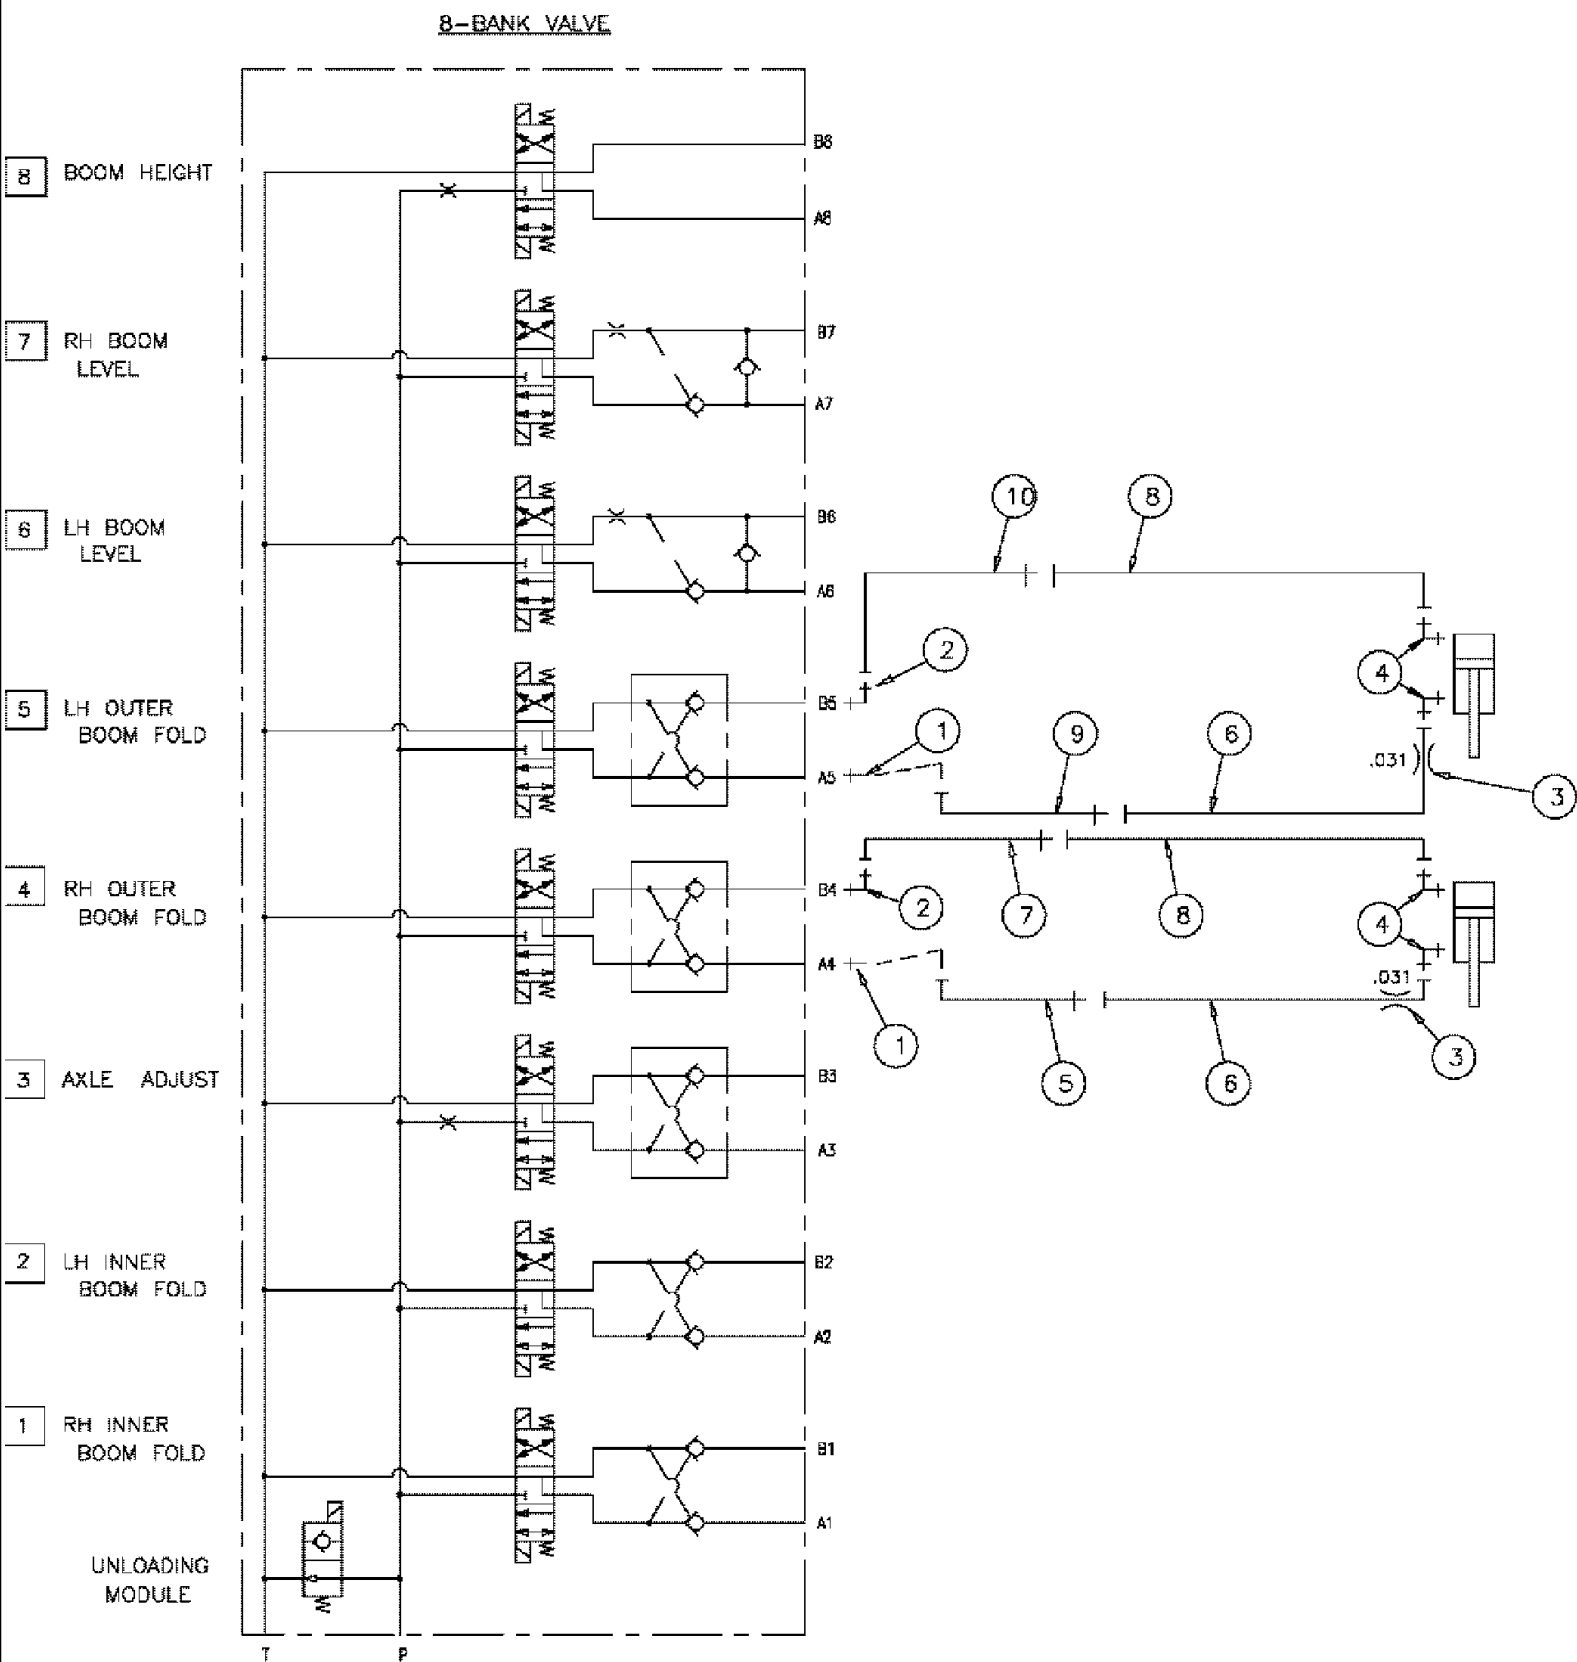

сылка	Номер детали	Кол-во	Описание
1	BN21249	6	ADAPTER, FT, SAE, OR, 37D
3	BN22160	10	ELBOW, 90 6SAE -4JIC
4	496-21034	4	WASHER, 11/32" x 11/16" x 0.89", HDN,
5	BN51589	4	FITTING, 6MB-4MJ
6	87269496	1	HOSE, 4 X 195
7	87269480	1	SLEEVE, 4 X 196
8	86986494	1	VALVE, HYDRAULIC, 8 BANK CR, SEE FIG 06-031
9	BN315697	1	HOSE ASSY., 8 X 190"
10	87272236	1	SLEEVE, 4 X 278
11	BN319640	2	VALVE, RESTRICTOR, #4 JIC (.042)
11	BN319640	4	VALVE, RESTRICTOR, #4 JIC (.042), INDICATES OLD PART NUMBER OR CAN ORDER NEWER PART NUMBER LISTED ABOVE
12	BN445005	2	O-RING, 90, 37FLR08
13	413-540	4	BOLT, Hex, 5/16"-18 x 2 1/2", G5,
14	87269499	1	SLEEVE, 8 X 62
15	BN53707	2	FITTING, FT, E, 90D, 3/4-16 JIC ML & FML
18	87270153	1	HOSE, 4 X 258
19	231-4145	4	NUT, LOCK, 5/16"-18, GB, HH, TLN
20	BN60440	2	ADAPTER, STR "O" RING
22	BN67538	4	HOSE ASSY., 1/4" ID X 24"
24	BN322491	2	VALVE SECTION, HYD, DOUBLE RELIEF, SEE FIG 06-041
26	BN55333	2	ADAPTER, 4 JIC, SWIVEL, 90
27	87269501	1	SLEEVE, 4 X 142
29	413-412	4	BOLT, Hex, 1/4"-20 x 3/4", G5, Full Thd,
30	BN50052	4	NUT, 1/4-20 WHIZ LOCK SS
32	BN53528	2	SLEEVE, 1/2 X 72" 100 R2
34	87269479	1	HOSE, 4 X 135
35	BN53594	2	FITTING, 8MJ-8MB X 90
36	BN53452	1	TEE, FT, TEE, JIC-3/4-16, ML-FML
37	87270151	2	VALVE SECTION, HYD, .050
38	BN319200	1	HOSE, 4 X 182"
39	87270173	1	HOSE, 4 X 200
40	87270621	2	ORIFICE, #4 JIC (.060)