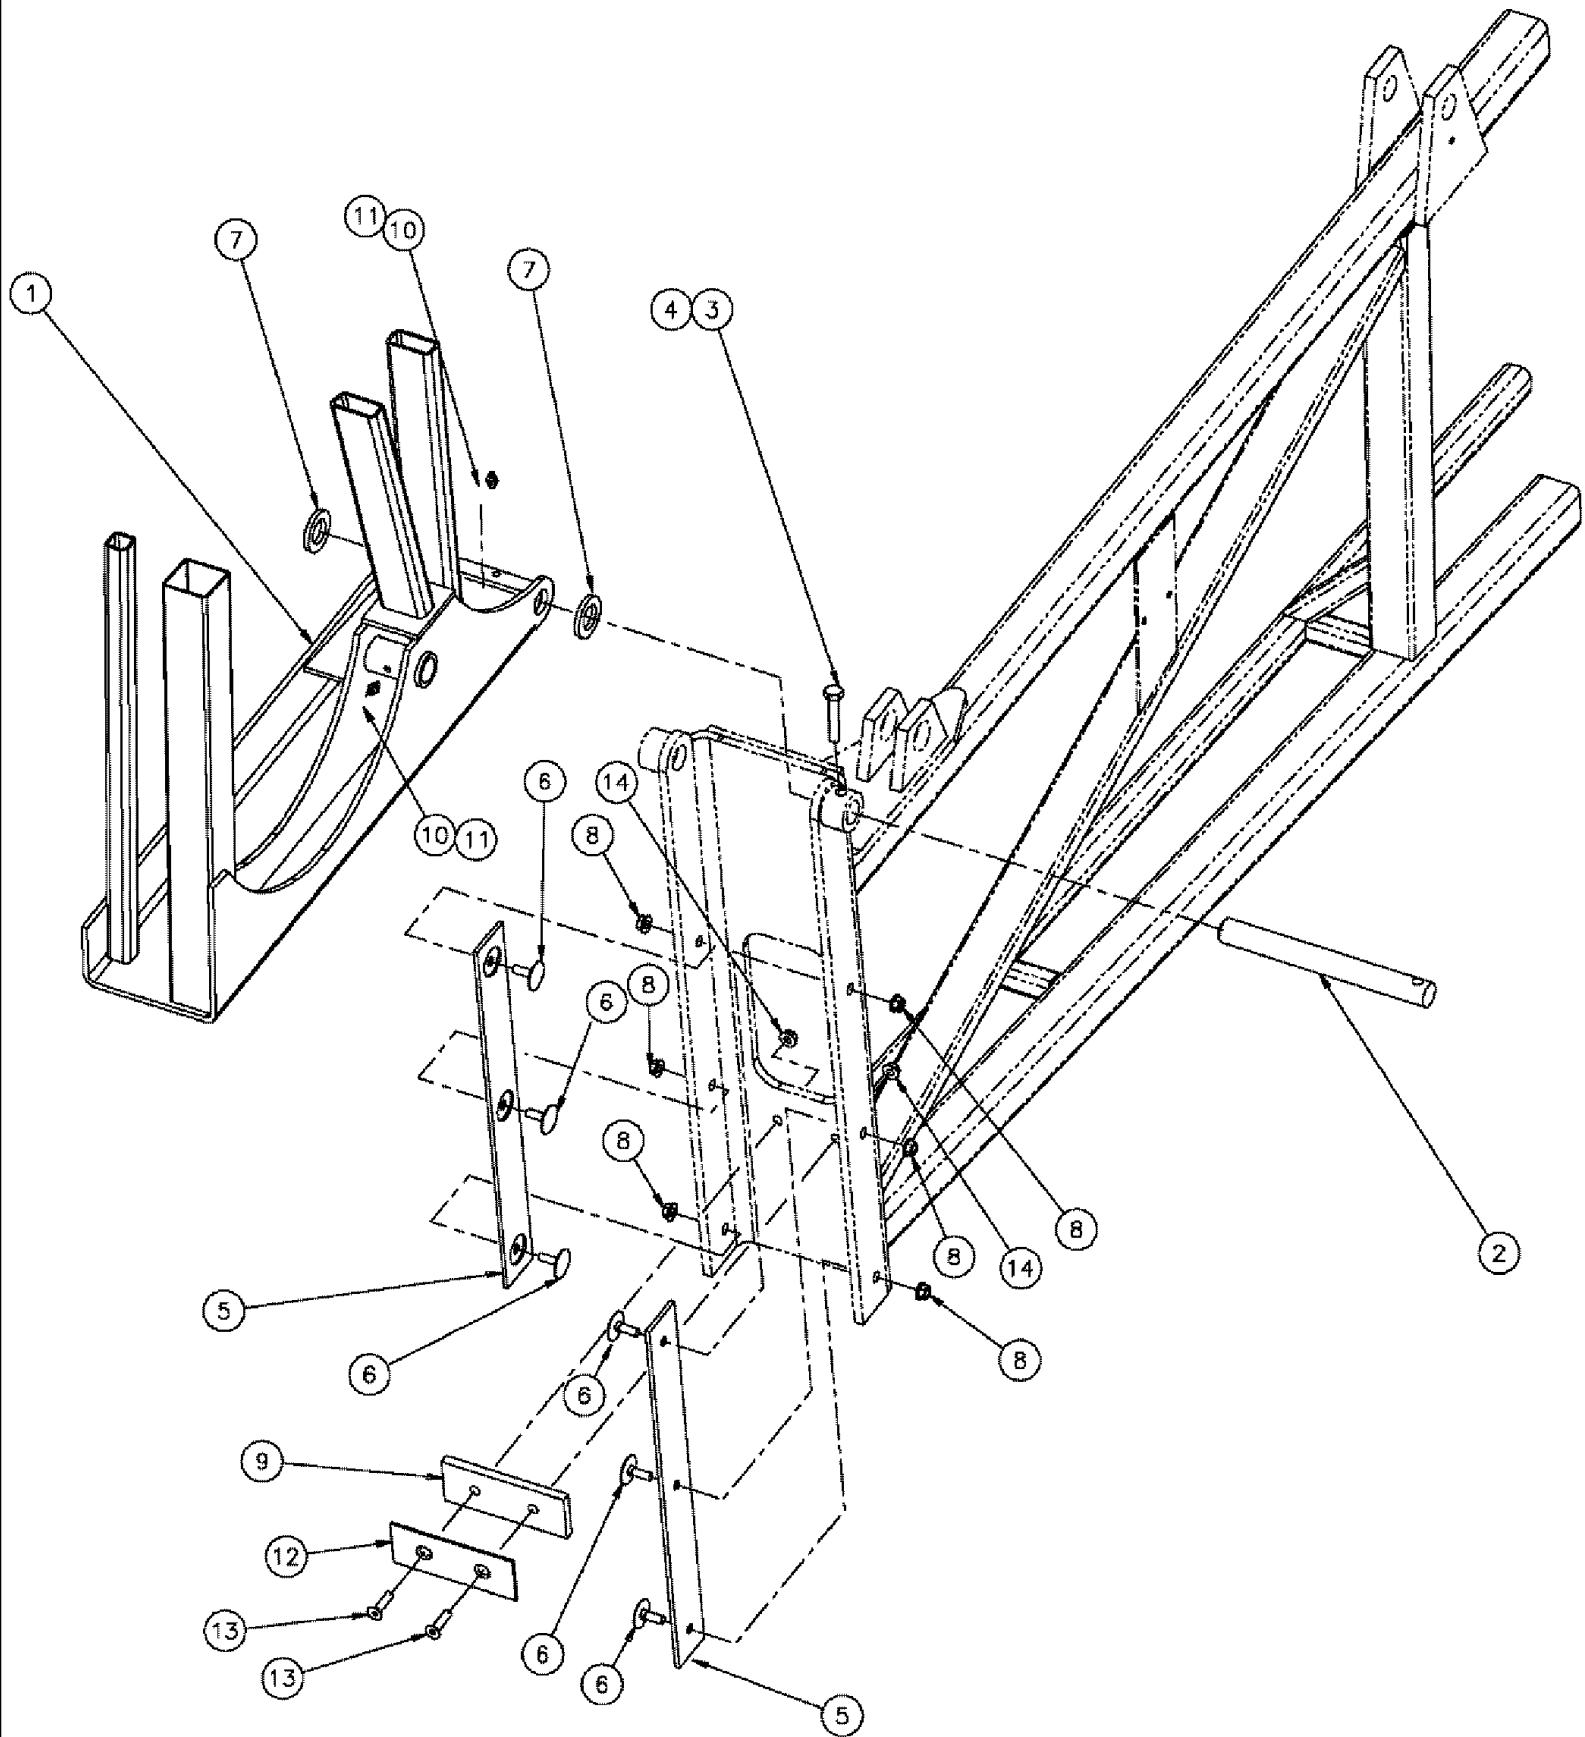

SPX3310 PATRIOT SPRAYER

08-025 OUTER BOOM ASSEMBLY, L.H. - 90'

сылка	Номер детали	Кол-во	Описание
1	BN320279	1	BOOM, WLDMT, L.H. OUTER - 90°
2	BN307893	1	PIN, V-FOLD
3	439-5632	1	PIN, HEADED, 3/8" x 2", G2, HD/H
4	432-816	1	PIN, SPLIT (COTTER), 1/8" x 1",
5	BN69856	2	PLATE, LINER-PLSTIC 3/16 X 2 X 17.50
6	BN50014	6	BOLT, 5/16-18 X.75, EH
7	896-11024	2	WASHER, M24 x 44.5 x 5, HT, FLAT
8	BN50057	6	NUT, 5/16-18 WHIZ LOCK SS
9	BN305437	1	BUMPER, 2 X 6 X .63
10	BN302051	2	NIPPLE, LUBE, 8 MM X 1 STR
11	331-37	AR	SPARE PART, 1 LB LITHIUM #2 GR
12	87266608	1	PLATE, STEEL, FOLD BUMPER
13	280591	2	SCREW, Hex Soc Flat Hd, 5/16"-18 x 1 1/4", CSHSFHP
14	BN55361	2	NUT, 5/16-18, NLN, SS