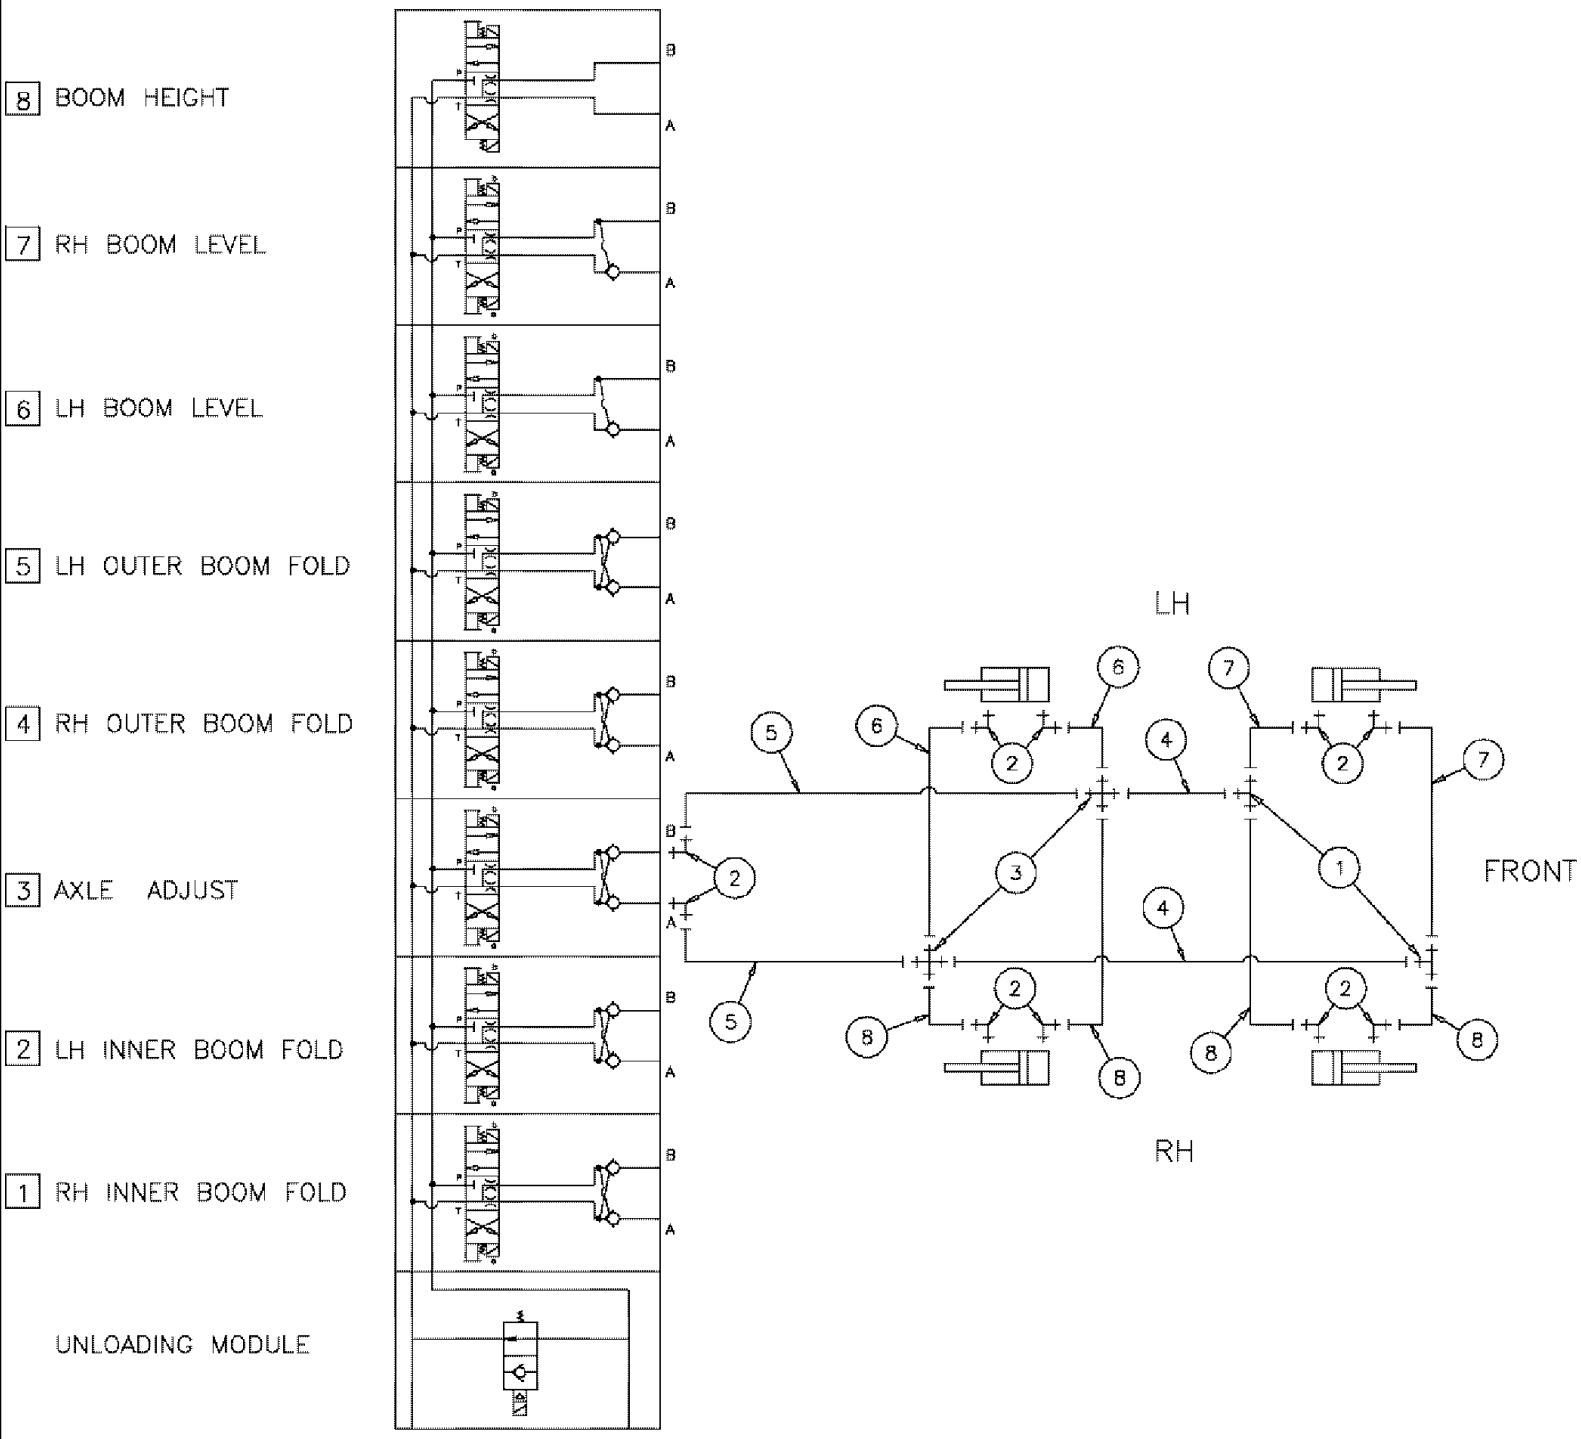

SPX3310 PATRIOT SPRAYER

06-020 HYDRAULIC GROUP, AXLE ADJUST - BEFORE SERIAL #7440

сылка	Номер детали	Кол-во	Описание
1	BN21422	2	TEE, 37 DEG FLARE
2	BN22160	10	ELBOW, 90 6SAE -4 JIC
3	BN54043	2	ADAPTER, CROSS -1/4" JIC
4	BN55143	2	SLEEVE, 1/4 X 170 100 R1
5	BN53824	2	HOSE, 1/4" ID X 38" 100 R1
6	BN55112	2	HOSE ASSY., 1/4" X 32" 100 R1
7	BN46351	2	SLEEVE, H-1/4" ID 100 R1 43"
8	BN55183	4	HOSE ASSY., 1/4 X 23 100 R1