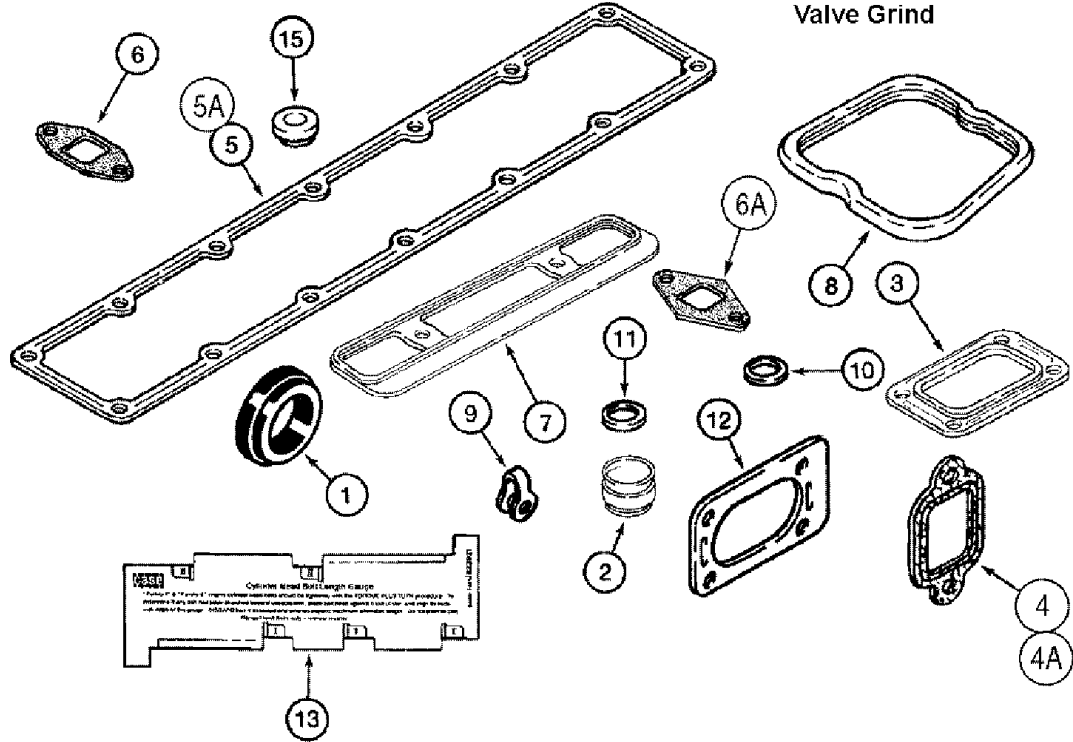

Valve Grind