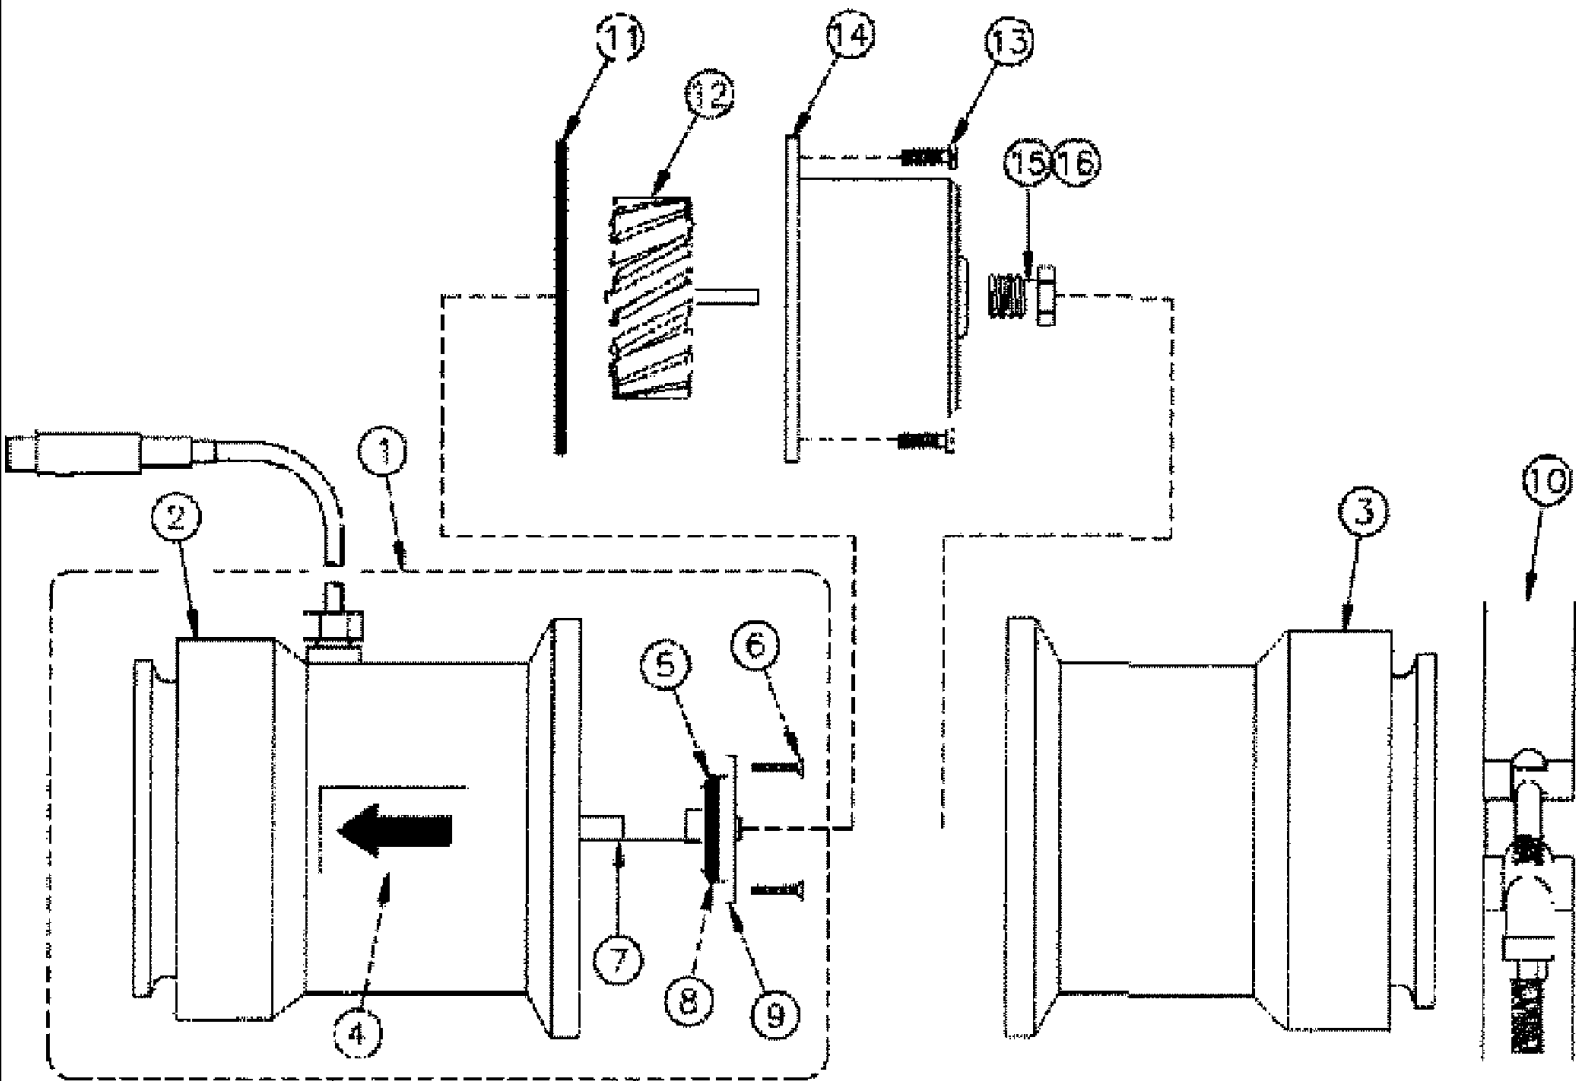

SPX3310 PATRIOT SPRAYER

09-018 FLOWMETER RFM 200 HP W/R

сылка	Номер детали	Кол-во	Описание
1	87521217	1	SENSOR, HOUSING, SENSOR
2	87521220	1	SENSOR, HOUSING, SENSOR
3	87521222	1	HUB, HUB
5	87521223	1	BEARING LINER, END, PC ASSY
7	87521228	1	CONTROL, PC
8	87521232	1	O-RING, VITRON
9	87521233	1	BEARING LINER, END BEARING
10	87521234	1	RETAINER, RETAINER
11	87521235	1	O-RING, VITRON
12	87521236	1	TURBINE,
14	87521237	1	HUB, BEARING, TURBINE
15	87521238	1	TURBINE, STUD ASSEMBLY W/BEARING