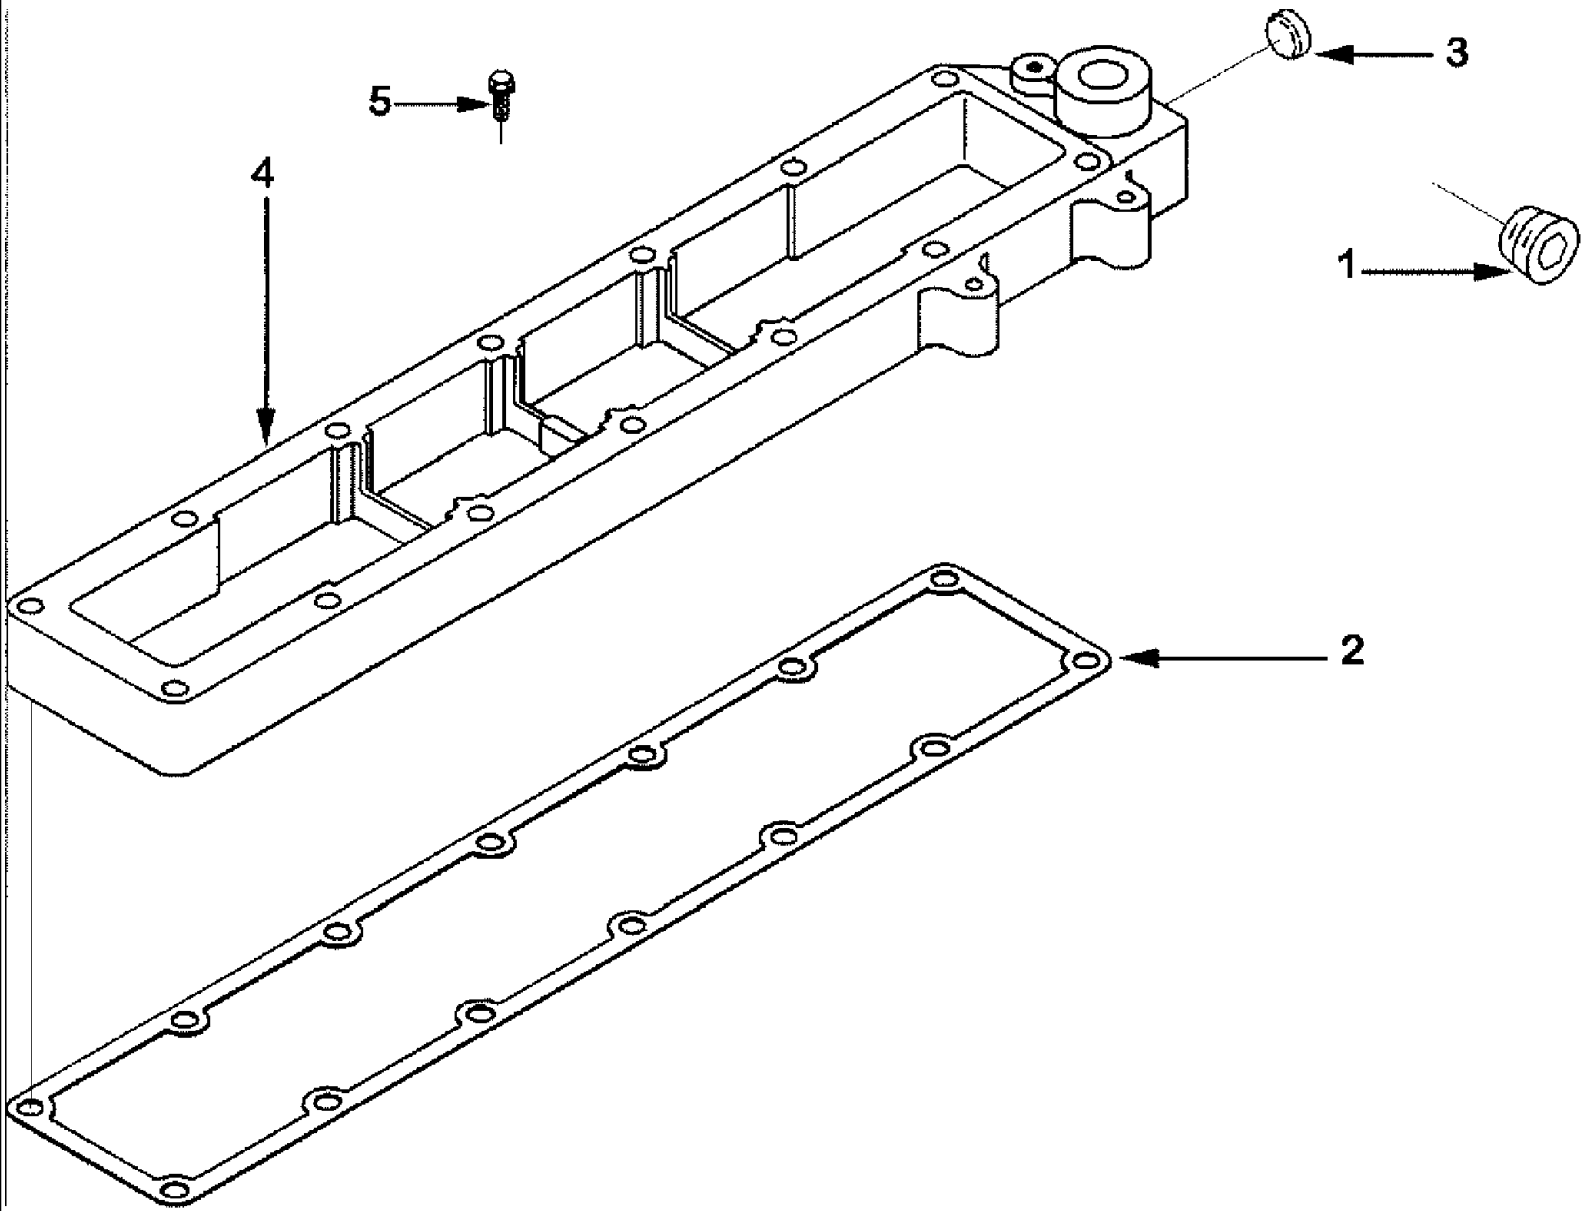

SPX3310 PATRIOT SPRAYER

03-010 AFTERCOOLER SPACER

сылка	Номер детали	Кол-во	Описание
1	217-466	1	PLUG, DRAIN, Sq Soc, 1/2"-14, NTPF, PIPE
2	J938152	1	GASKET, INT MANIFOLD COVER
3	J900956	2	PLUG, EXPANSION
4	J928464	1	SPACER, CONNECTION
5	845-6015	1	BOLT, Hex Flg, M6 x 15, 8.8, Full Thd, HEX FLANGE HEAD CAP