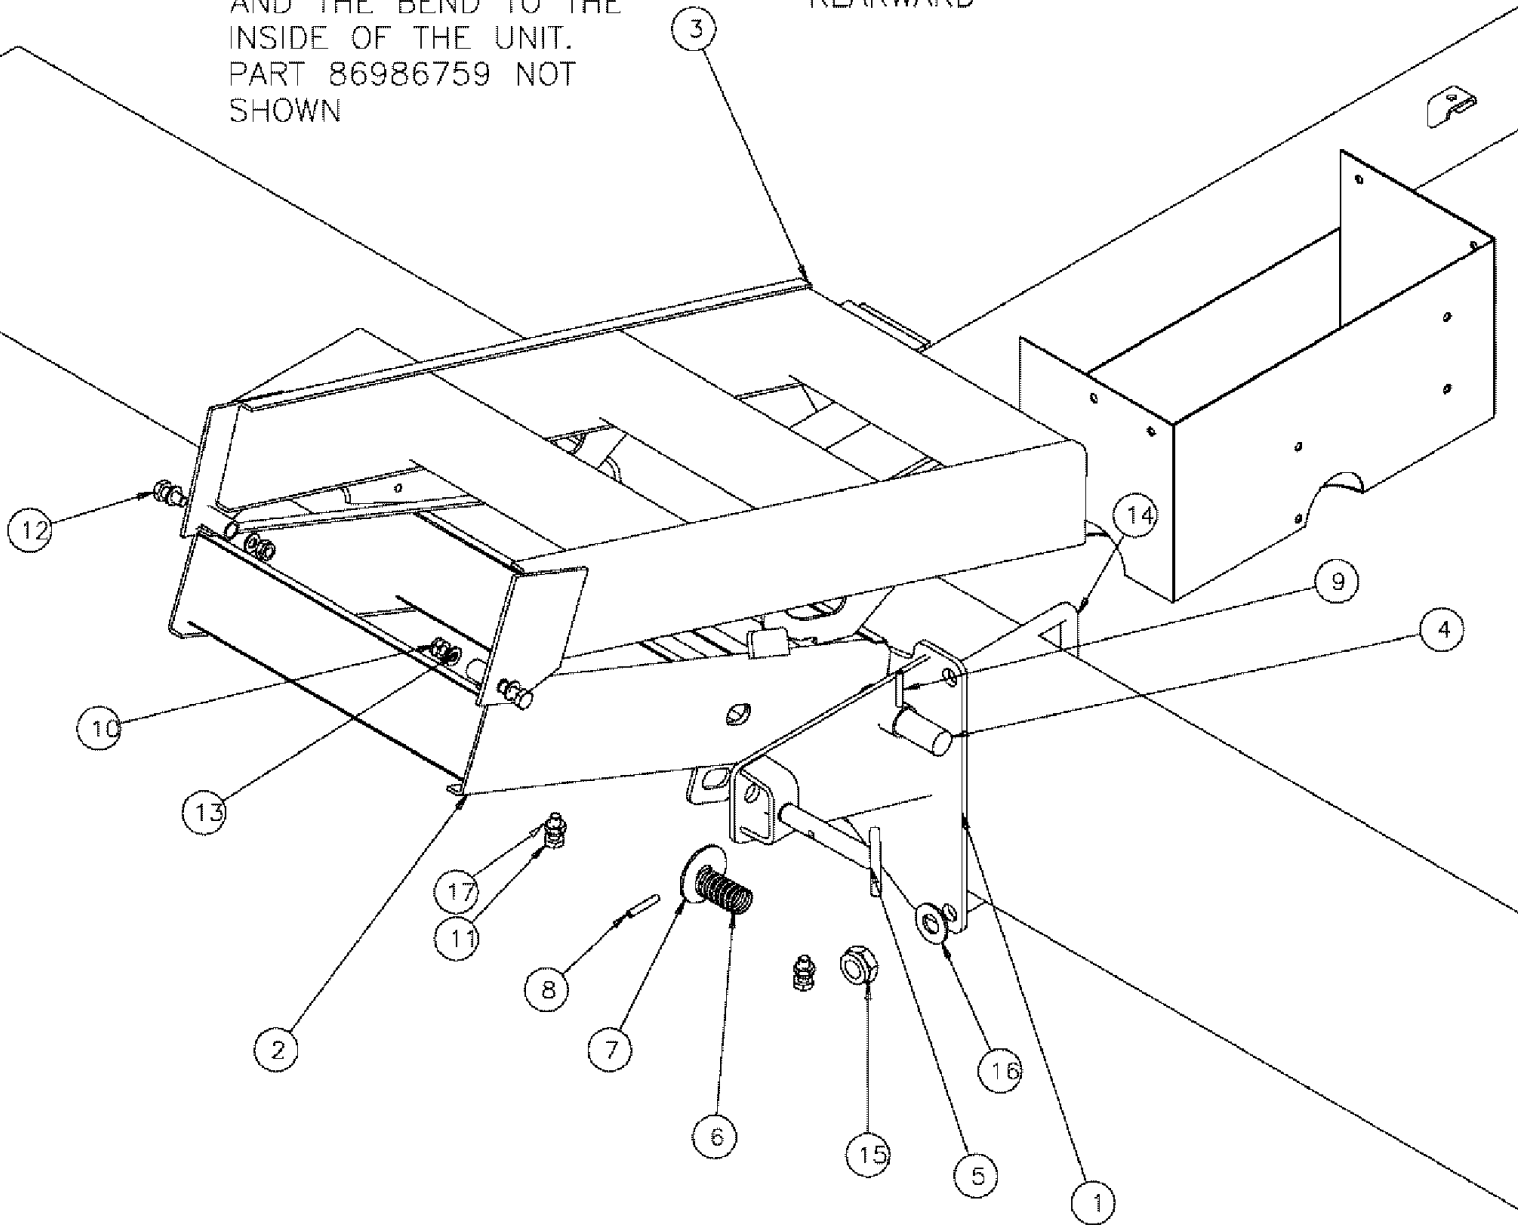

INSTALL SHIM BEHIND
THE FRONT U-BOLT WITH
THE SMALL SLOT DOWN
AND THE BEND TO THE
INSIDE OF THE UNIT.
PART 86986759 NOT
SHOWN

INSTALL QTY. 1 OF ITEM 7
BETWEEN ITEM 1 AND ITEM
3 TO HOLD LADDER
REARWARD

SPX3310 PATRIOT SPRAYER

04-009 LADDER L.H.

сылка	Номер детали	Кол-во	Описание
	86986759	1	SHIM, U-BOLT SHIM (Not Shown)
1	344344A1	1	PLATE, MOUNTING, L.H. LADDER
2	BN63582	1	LADDER, BI-FOLD TOP WELDMENT
3	BN312542	1	LADDER, BI-FOLD (3 STEP)
4	BN24557	1	PIN, 1" CFRD X 18.75
5	BN25257	1	PIN, WELDMENT SIDE LADDER
6	BN31937	1	SPRING, COMPR .905 X .765 2
7	BN50168	2	NUT, WHM, 1" ID X 1.50 DX 10 GA
8	425-108	1	NUT, 1/2"-13, G5, HH
9	BN31444	1	PIN, ROLL, 1/4 X 1-1/2
10	832-46412	2	NUT, LOCK, M12 x 1.75, CI 8, TLN
11	827-12065	2	BOLT, Hex, M12 x 65, 10.9,
12	86980427	2	BOLT, M12-1.75 X 70, HH, 8.8
13	86981496	6	WASHER, M13.5 x 24.5 x 3, HT, HTS DOR
14	343924A1	2	BOLT, U, M16-2, 150 X 256
15	832-46416	4	NUT, LOCK, M16 x 2, CI 8, TLN
16	895-11016	4	WASHER, M16 x 30 x 3, FW, ZND
17	824-1412	2	NUT, M12, CL5, ZND