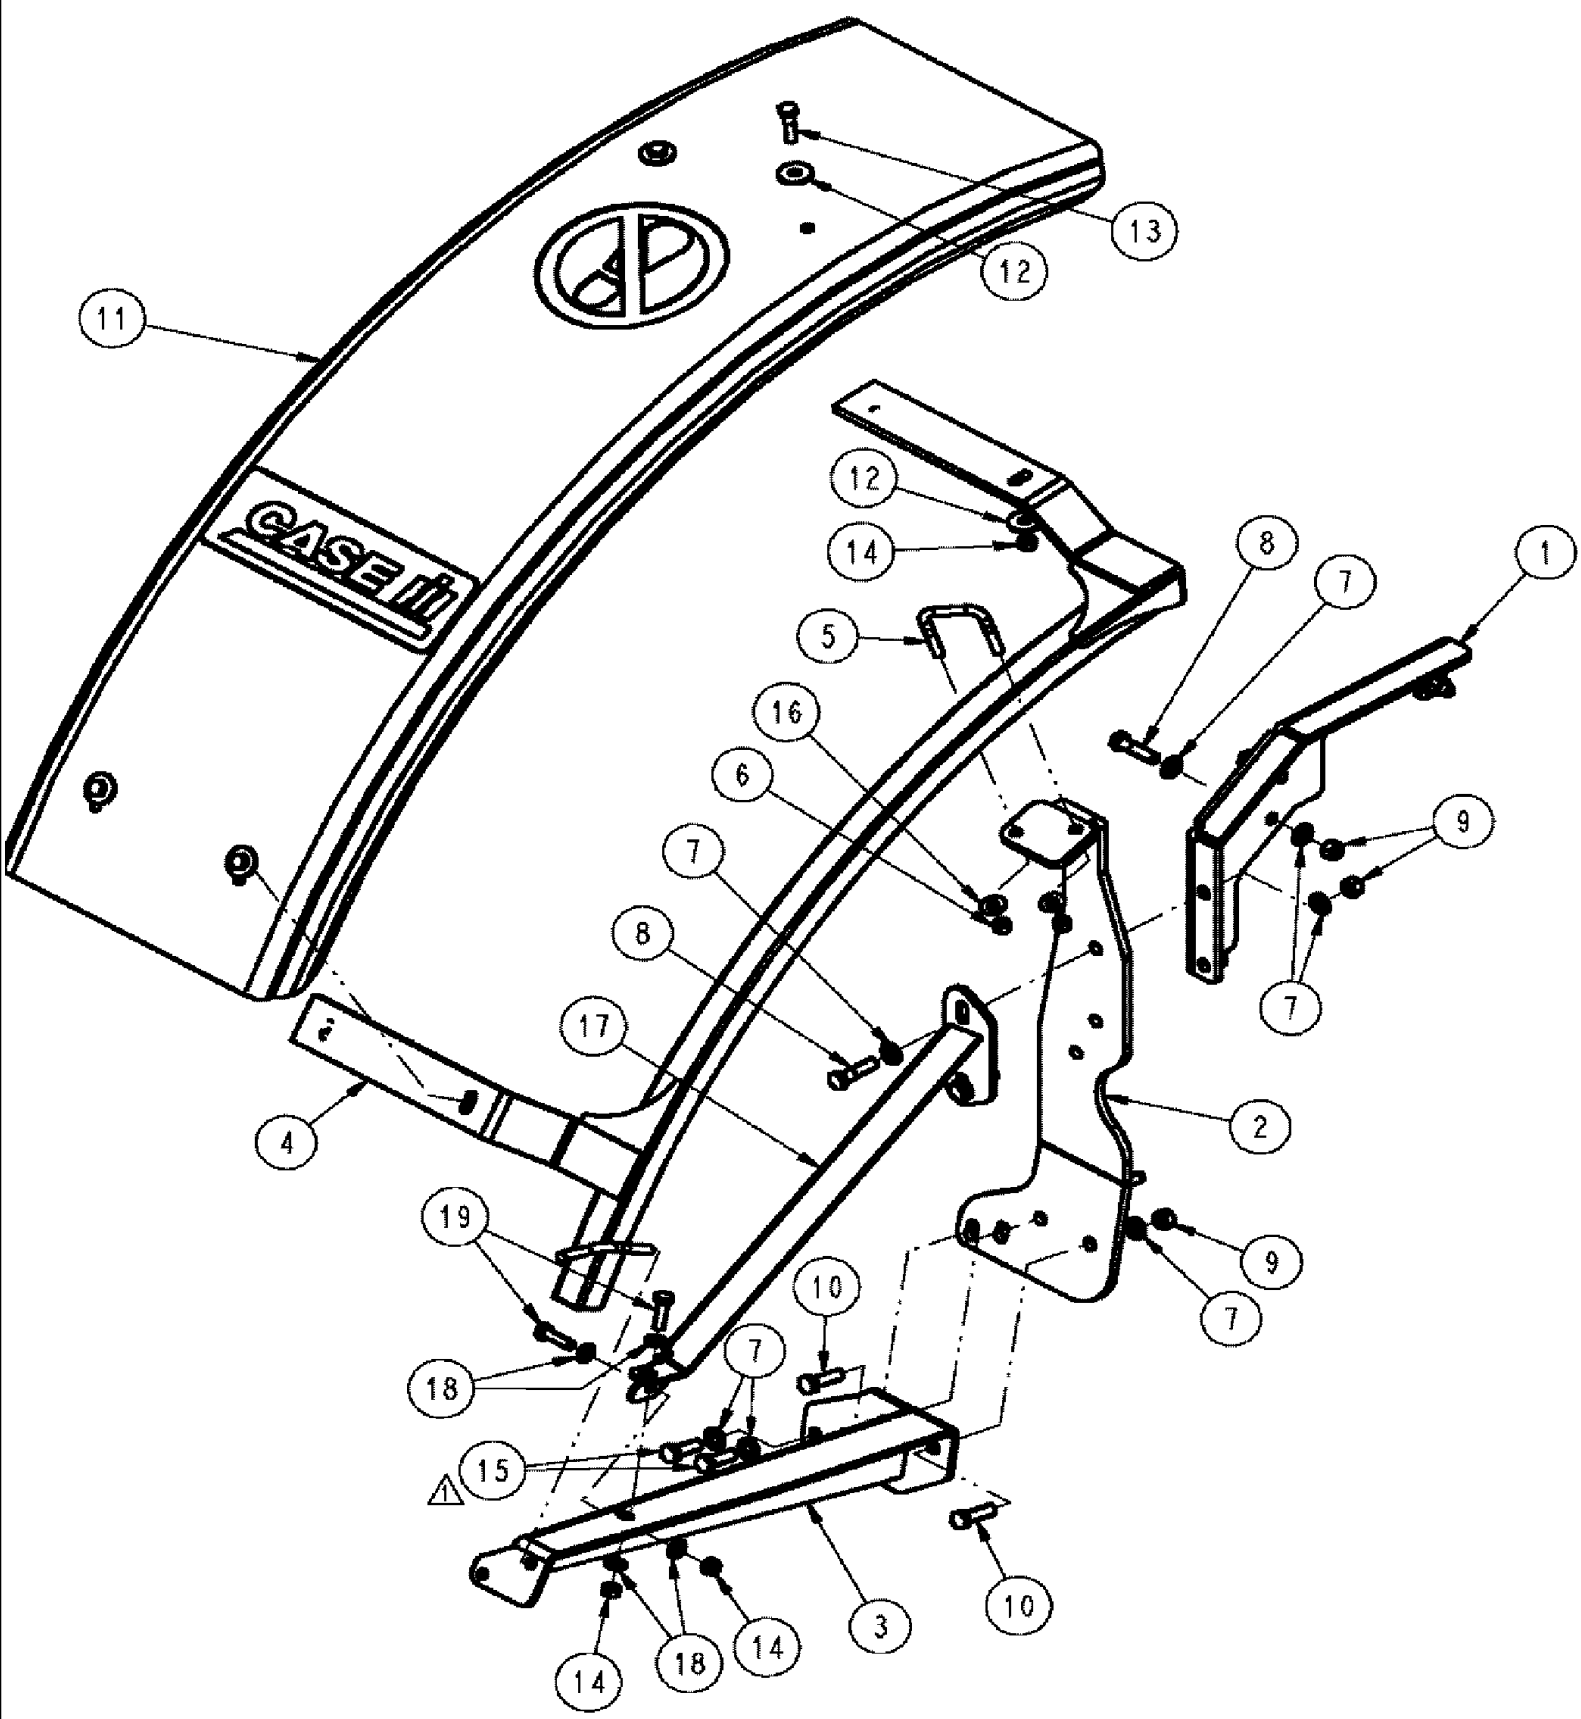

SPX3310 PATRIOT SPRAYER

11-006 FENDER GROUP, L.H. REAR

сылка	Номер детали	Кол-во	Описание
1	86986706	1	BRACKET, FENDER, L.H.
2	87268333	1	SUPPORT, FENDER L.H. WELDMENT
3	87268370	1	BRACKET, FENDER, LOWER L.H.
4	87269911	1	FRAME, FRAME, L.H. REAR FNDR
5	BN312959	2	U-BOLT, 3/8 2.06 ID
6	87343970	4	NUT, PT 3/8-16 DIRB
7	86981496	14	WASHER, M13.5 x 24.5 x 3, HT, DOR
8	86980424	5	BOLT, M12-1.75 X 45, HH, 8.8
9	87344006	7	NUT, USE 86980516
10	86980423	2	BOLT, M12-1.75 X 40, HH, 8.8
11	87665203	1	SHORT, HOLES
12	87529239	8	WASHER, 0.406 X 1.125 X 0.134 HTS DOR HDN
13	86980403	4	BOLT, M10-1.5 X 40, HH, 8.8
14	87344005	6	NUT, USE 86980515
15	86980422	2	BOLT, M12-1.75 X 35, HH, 8.8
16	1994980C1	4	WASHER, BELLEVILLE, M10
17	87268326	1	ARM, CROSS BRACE FENDER LH
18	87529312	4	WASHER, 11 X 24 X 3 MM HDN DOR
19	86980402	2	BOLT, M10-1.5 X 35, HH, 8.8