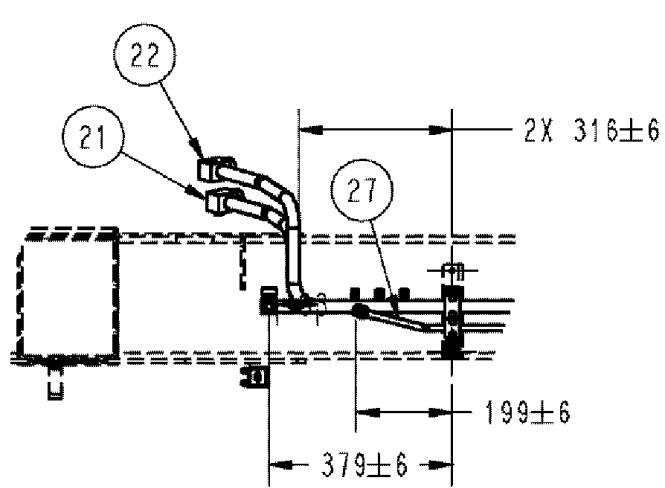

SECTION C-C
SCALE 1:10
RIGHT HAND SIDE