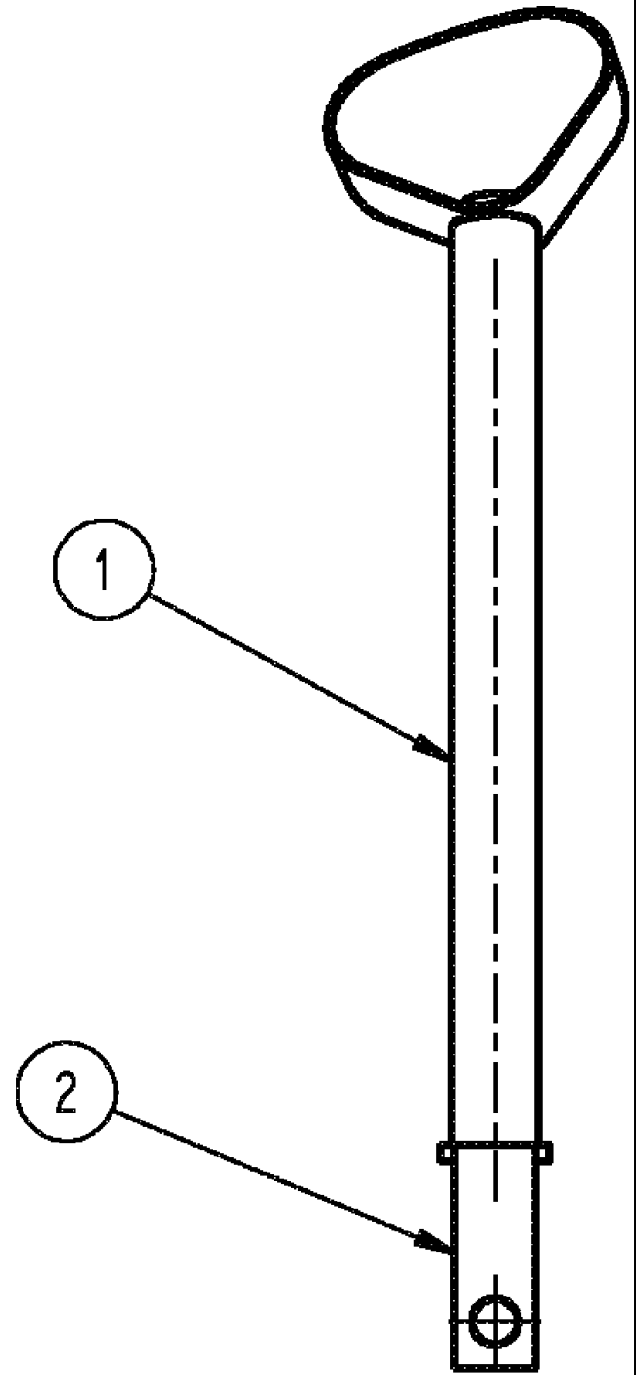

SPX3310 PATRIOT SPRAYER

01-010 SHIFT, THROTTLE CONTROL GROUP

сылка	Номер детали	Кол-во	Описание
1	87270501	1	CABLE, CONTROL, 200" LONG
2	87268897	1	CABLE, CONTROL, 237" LONG
	BN66132	2	CABLE, STRAIN RELIEF-SHIFT, ASSOCIATED PART OF CABLE, CONTROL, 237" LONG, P/N 87268897
3	BN29258	1	PIN, CLEVIS,
6	87270574	1	PROP/THROTTLE ASSY, 96 1/2 SEE FIG. 01-008
8	515-23127	3	CLAMP, 1/2", Insul, 3/8" Bolt, B CLOS
9	895-15008	3	WASHER, M8 x 20 x 1.6, CST ZND
10	832-46408	2	NUT, LOCK, M8 x 1.25, CI 8, LN
11	814-8110	1	BOLT, Hex, M8 x 110, 8.8,
12	425-114	1	NUT, 1/4"-28, G5, HEX, GR 5ZN