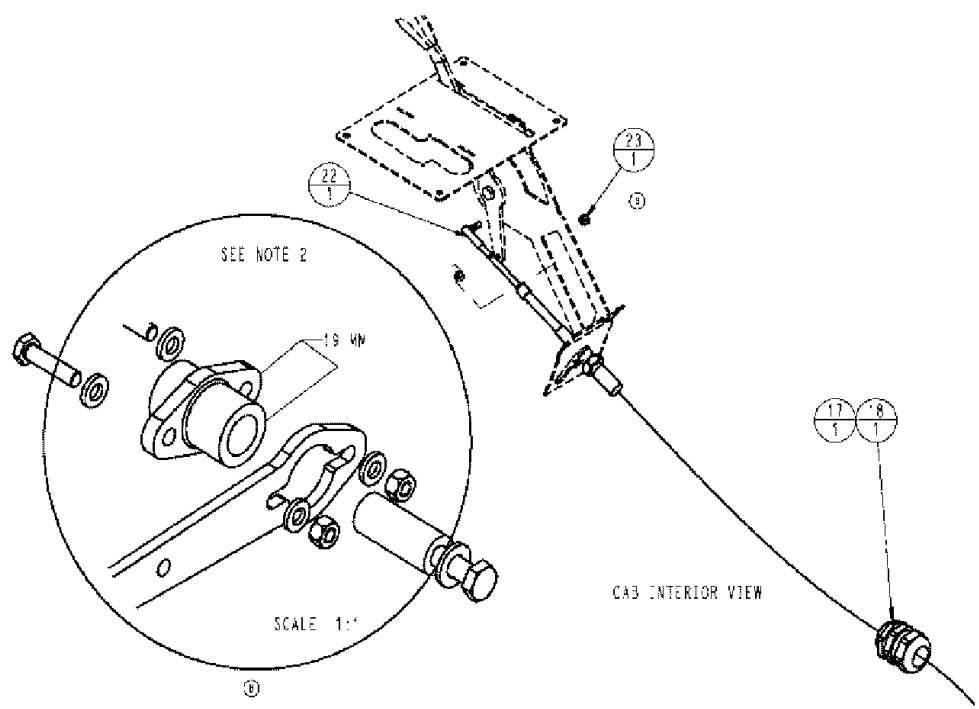

SEE NOTE 2

SCALE 1:1

CAB INTERIOR VIEW