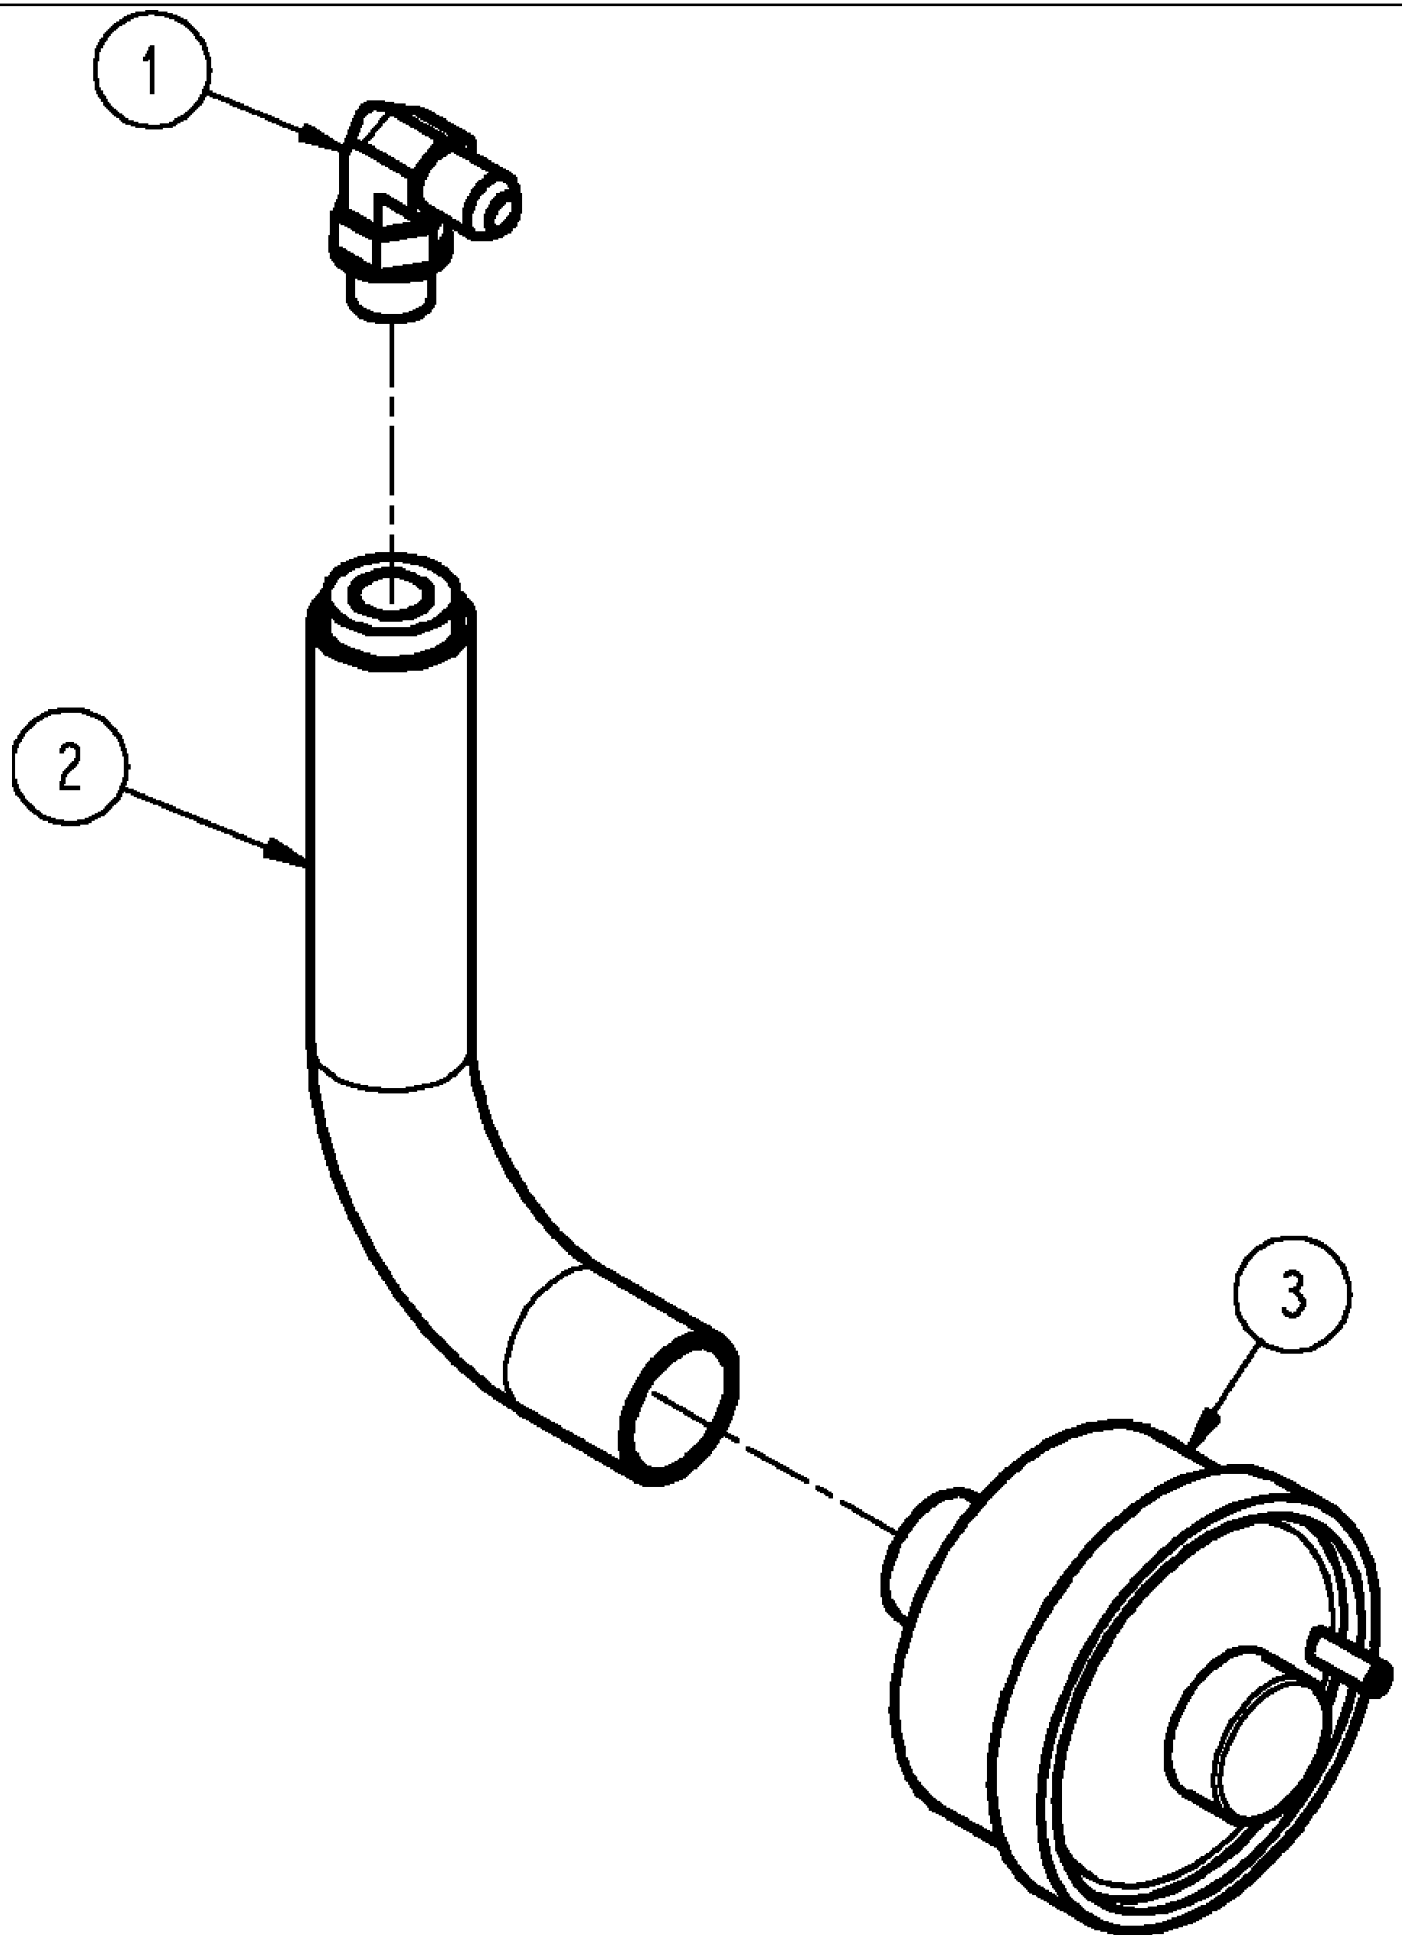

SPX3310 PATRIOT SPRAYER

01-004 CAB PRESSURE MONITOR ASSEMBLY

сылка	Номер детали	Кол-во	Описание
1	218-5104	1	ELBOW, 90е, 1/2"-20, 37е x 1/2"-20, O-Ring, 5JIC-5MB
2	437306A1	1	TUBE, TUBE, CAB PRESSURE
3	437304A1	1	GAUGE, CAB PRESSURE