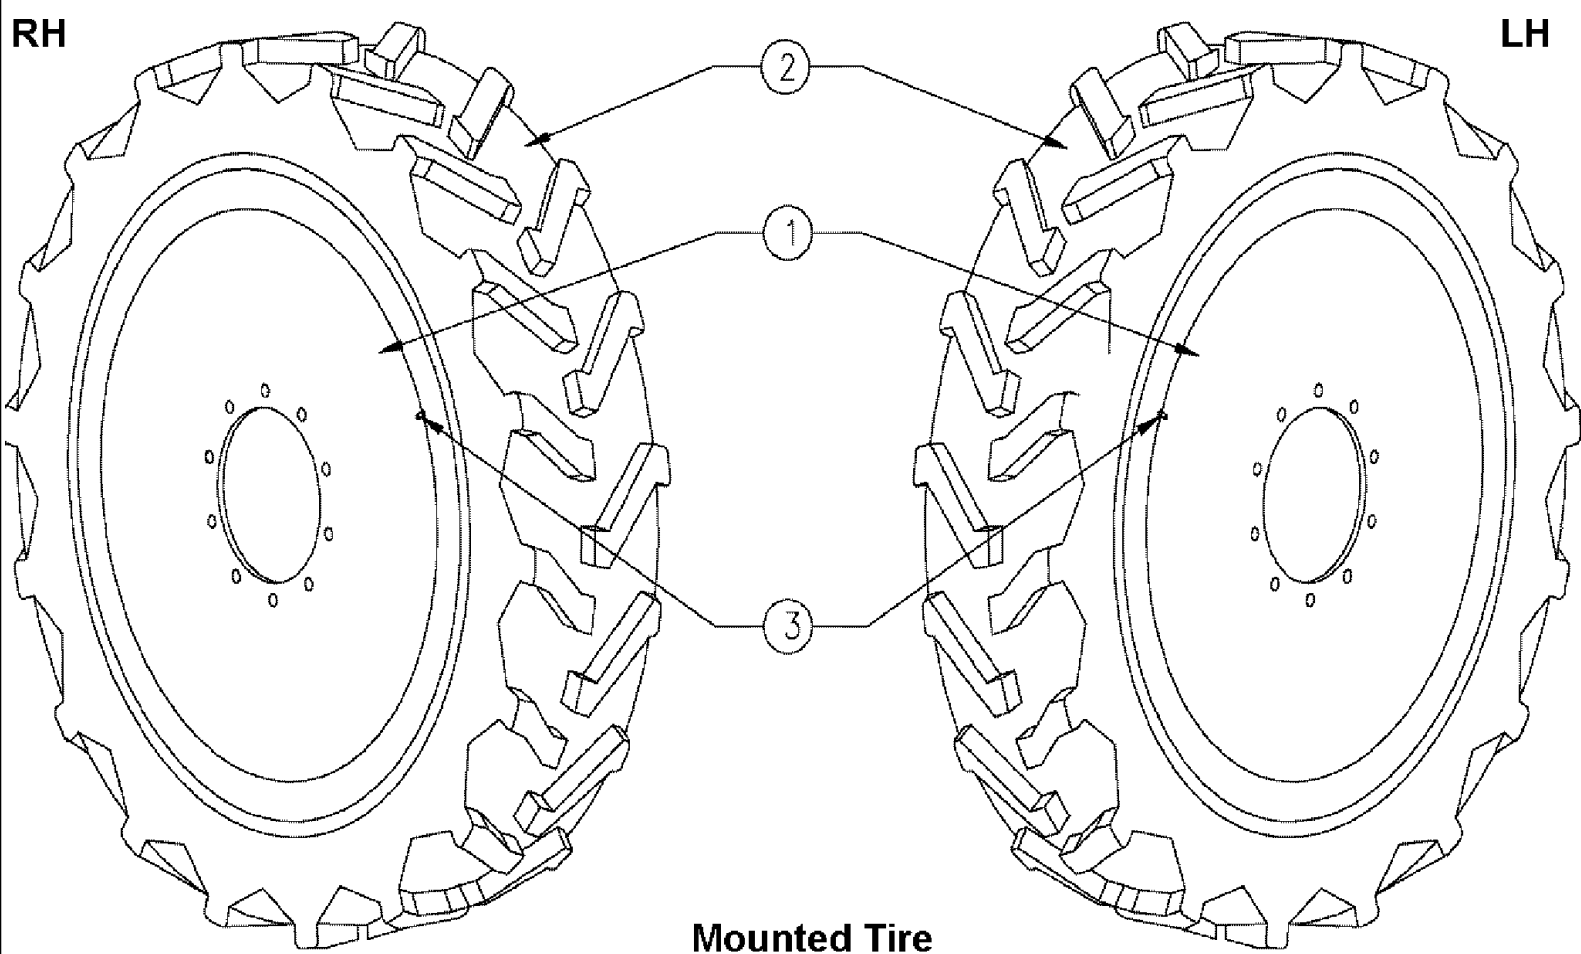

ASSEMBLY SPEC:

APPLY LIGHT COAT OF GREASE TO PARTS: 

APPLY LIGHT COAT OF OIL TO PARTS: 

SPX3310 PATRIOT SPRAYER

05-002 GEARBOX, PLANETARY 28:1

сылка	Номер детали	Кол-во	Описание
	87271162	2	BEARING SET, CONE & CUP, TAPERED
1	87270191	1	SHAFT, INPUT
2	87270192	1	COUPLING,
3	87270194	1	GEAR, SUN
4	87270195	1	SUN GEAR,
5	87270196	3	SHAFT, PLANET
6	87270200	3	GEAR, PLANETARY,
7	87270201	3	GEAR, PLANETARY,
8	87270204	1	BEARING, CARRIER (6.143, 6.850)
9	87270205	1	ADAPTER, MOUNTING
10	87270206	1	COVER, PLATE
11	87270208	1	WASHER, THRUST, (.882,.1245)
12	87270209	48	BEARING, NEEDLE,
15	87270212	3	BEARING, TAPERED
16	87270213	3	SHIM, STEEL
17	87382451	1	SEAL, OIL, SPINDLE, C14 HUB
18	87270216	1	BRAKE, INPUT
19	87270217	1	RING, RET, EXT
20	87270218	1	RING, RET, INT
21	87270219	1	RING, RET, INT
22	87270221	3	ROLL, PIN
23	87270223	15	BOLT, SKT UNC
24	87270224	4	BOLT, FLAT HD, HEX SKT
25	87270225	1	RING, 'O' VITON
26	87270226	1	RING, 'O' VITON
27	87270228	1	PLUG, PIPE, MAG
28	87270229	1	PLUG, PIPE, O-RING
29	87270230	1	WASHER, THRUST,
30	87270231	6	WASHER, THRUST,
31	87270232	3	WASHER, THRUST,
32	87270233	10	STUD, DOUBLE END
	87573001	1	KIT, SEALS, SEAL, BRAKE HUB CO14 (NOT SHOWN)
	87570209	3	SHAFT, OUTPUT STAGE (NOT SHOWN)
	342594A1	AR	GEAR RATIO
	331-302	AR	OIL, SAE 85W140, EP, (NOT SHOWN)
	BN304226	72	BOLT, M16-2 X 45, FH, 10.9, (NOT SHOWN)
	BN305432	4	ADAPTER, 4 MF FOR-M12 X 1.5, (NOT SHOWN)
	BN306152	2	SPACER, WHEEL HUB, (NOT SHOWN)
	BN315229	40	NUT, FLANGE, WHL, 22 MM DOR, (NOT SHOWN)
	BN325887	2	PLANET CARRIER, 21:1, (SEE FIG. 05-001)
	BN325888	2	PLANET CARRIER, 28:1, (SEE FIG. 05-002)