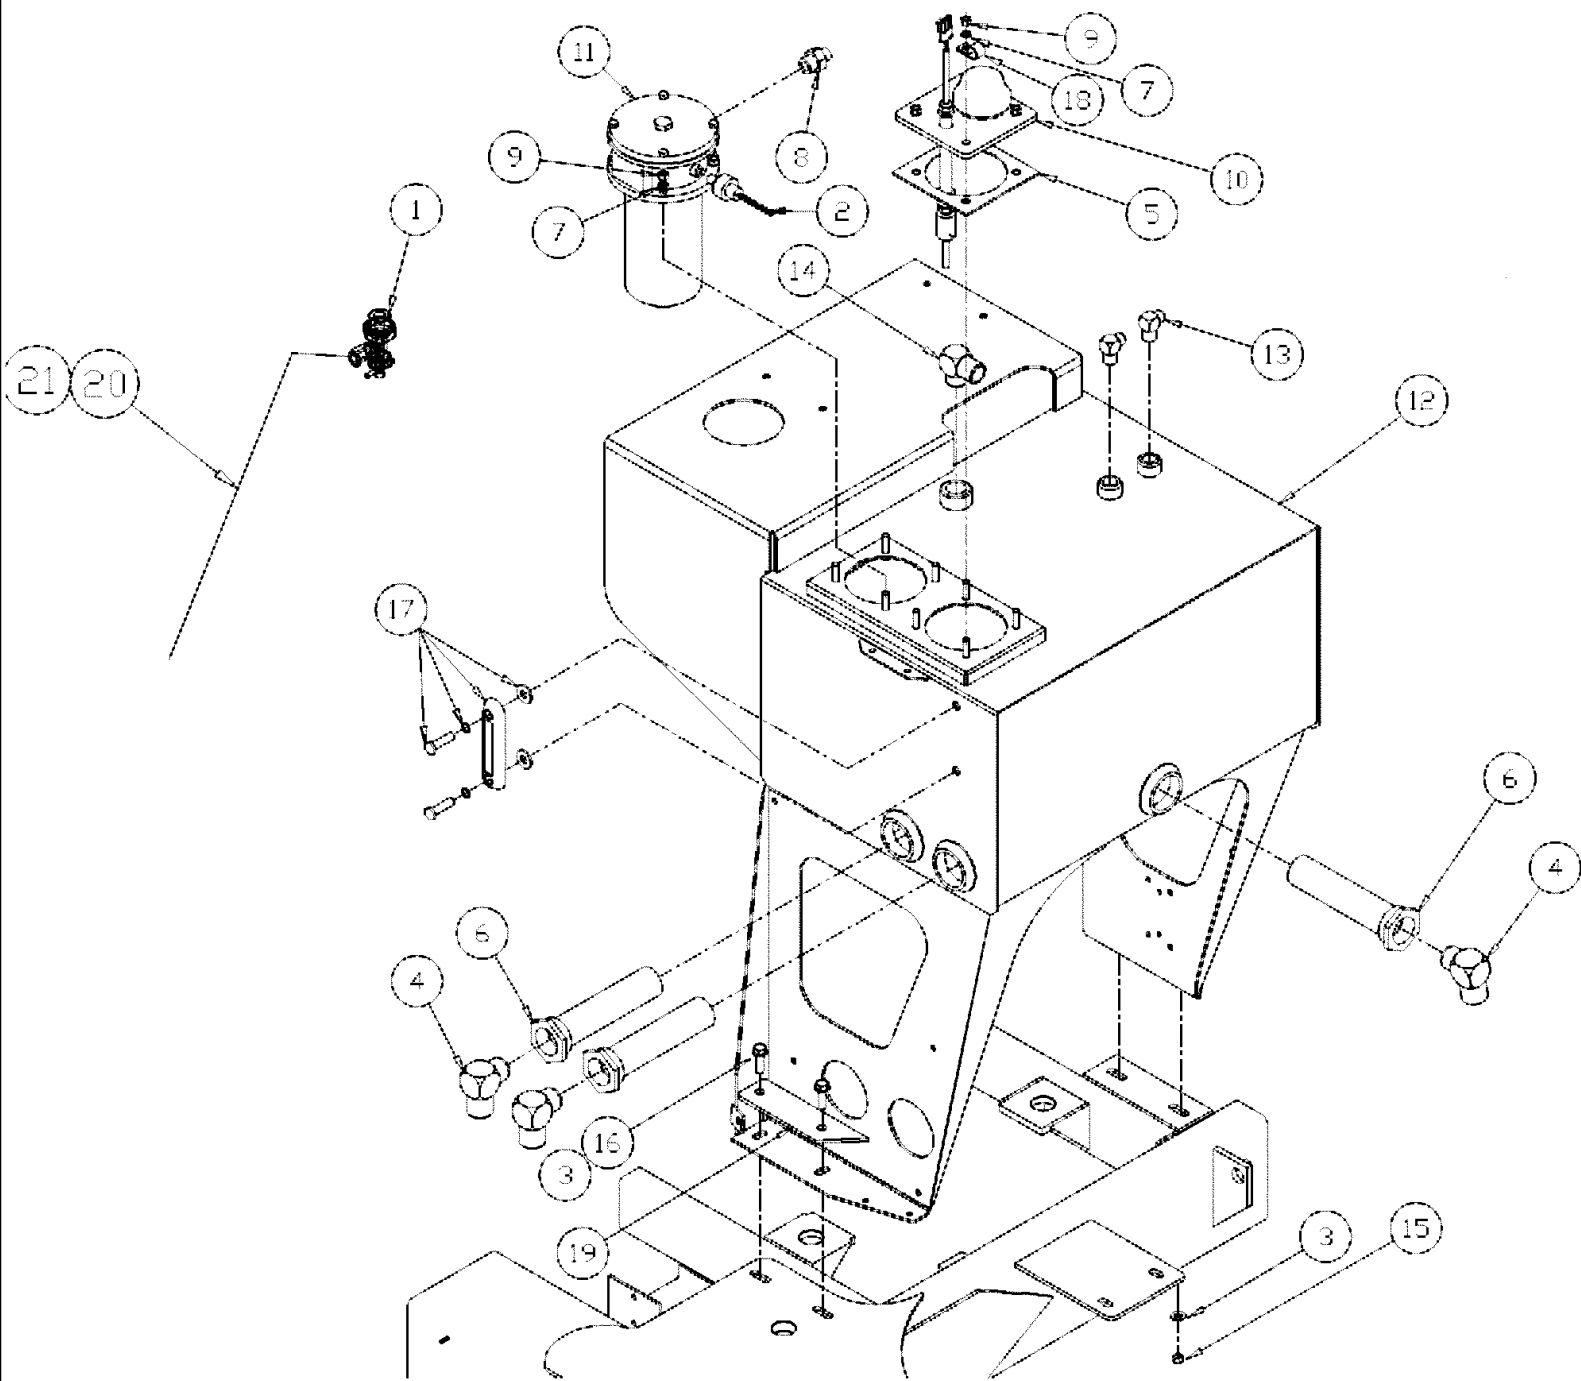

SPX3310 PATRIOT SPRAYER

06-011 OIL TANK GROUP - SERIAL #20056 AND LATER

сылка	Номер детали	Кол-во	Описание
1	87105048	1	DRAINCOCK/TAP, SUPPLY, HYDRAULIC
2	87267808	1	SWITCH, PRESSURE, 25 PSI N/C
3	896-11012	8	WASHER, M13.5 x 24.5 x 3, HT, Z
4	BN302577	3	ELBOW, 20MOR-20MB X 90
5	87272095	1	GASKET, COVER PLATE
6	BN303528	3	STRAINER ASSY., -32MBx-20FB, 100
7	896-15010	8	WASHER, M10 x 24.5 x 3, HT, FLAT
8	BN55352	1	ADAPTER, FT, ADPT, ORXJIC 20-16
9	87344005	8	NUT, PTM10 8
10	87272096	1	SENSOR, LEVEL/TEMP GRP, SEE FIG 06-013
11	87271742	1	BLOCK, FILTER OIL IN-TANK SPX, SEE FIG 06-032
12	87271305	1	RESERVOIR, HYDRAULIC OIL, WELDMENT
13	BN445001	2	FITTING, 12MJ-12MB X 90
14	BN302574	1	ELBOW, 16MOR-16MB X 90
15	87344006	4	NUT, PTM12 8
16	86980423	4	BOLT, M12-1.75 X 40, HH, 8.8
17	BN322594	1	GAUGE, SIGHT W/TEMPERATURE
18	515-23159	1	CLAMP, 5/8", Insul, 3/8" Bolt, P INSUL 10
19	BN300172	2	PLATE,
20	129096A1	1	HOSE, RESERVOIR DRAIN FZG
21	214-1412	1	CLAMP, HOSE, #12, 0.69/1.25 Type F Worm,