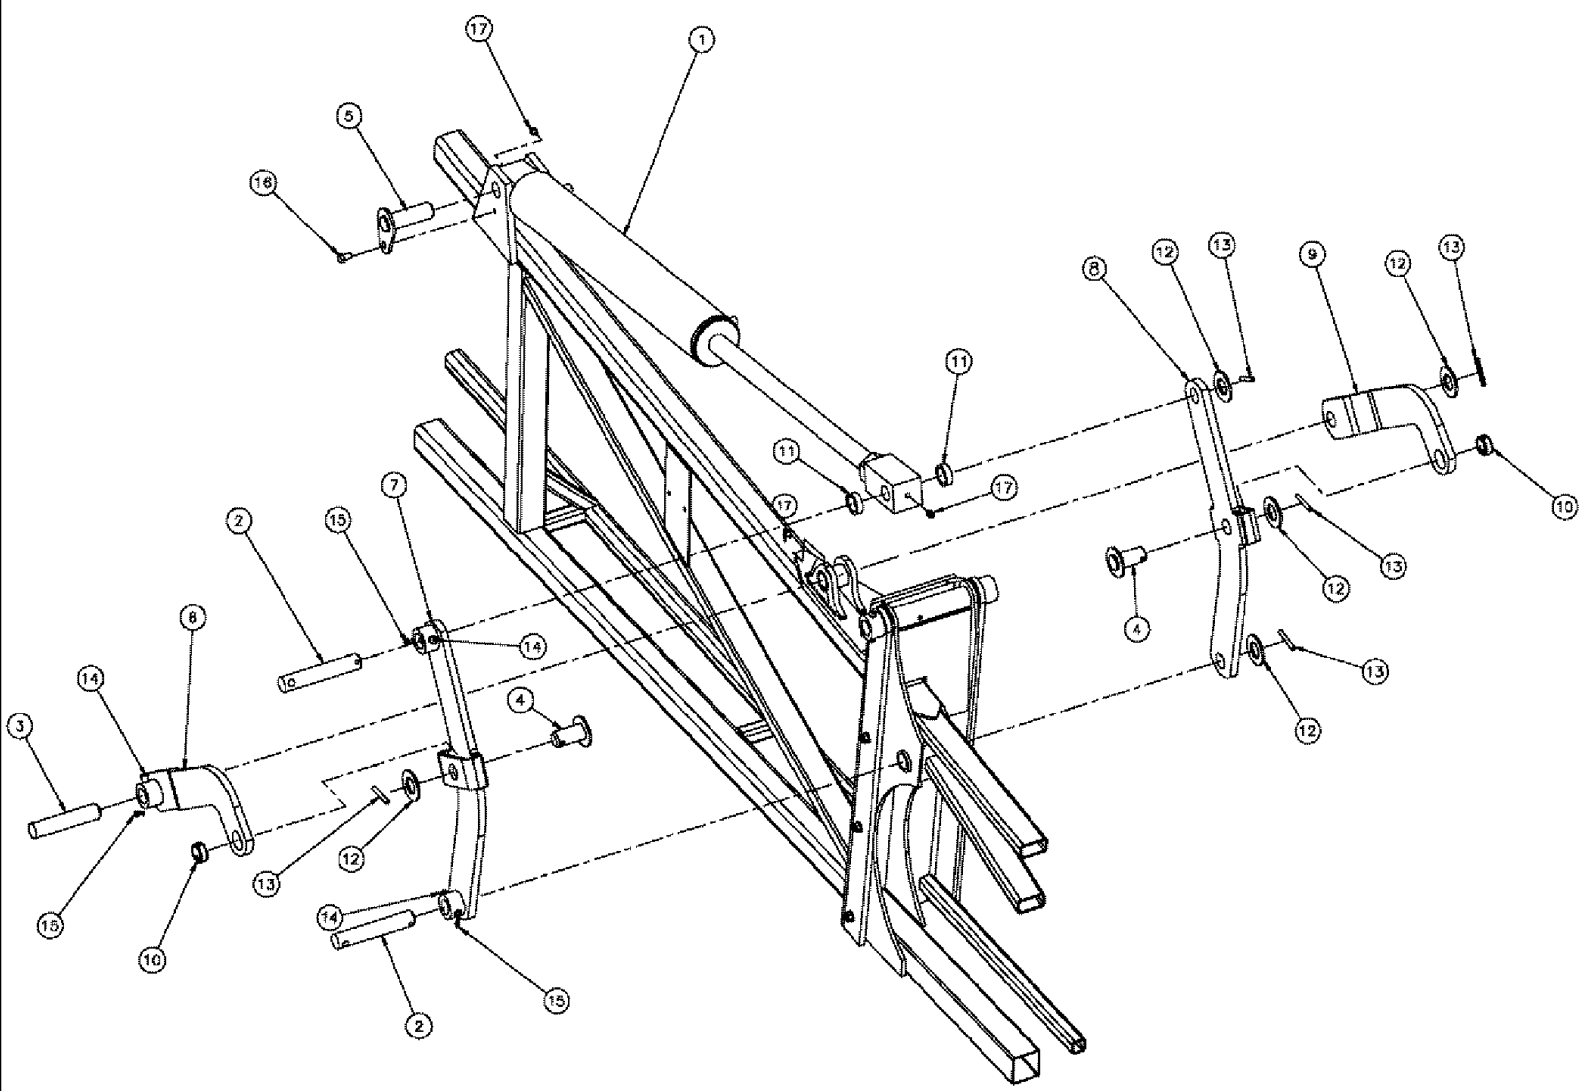

SPX3310 PATRIOT SPRAYER

08-028 HINGE ASSEMBLY, R.H.

сылка	Номер детали	Кол-во	Описание
1	87266449	1	CYLINDER, HYD 2 X 20 BOOM FOLD, SEE FIG 07-004
2	BN307218	2	PIN, 1 OD X 5.63 ETD150
3	BN307217	1	PIN, 1 OD X 4.63 ETD150
4	BN310118	2	PIN, WELDMENT
5	BN307223	1	PIN, WELDMENT, CYL
6	BN305624	1	LINKAGE, WELDMENT, BAR
7	BN305623	1	LINKAGE, WELDMENT, BAR
8	BN305622	1	LINKAGE, WELDMENT, BAR
9	BN311368	1	LINKAGE, FORMED LH
10	BN69918	2	BUSHING, SPRING (CONNEX)
11	BN311573	2	BUSHING, SPACER
12	BN310130	5	WASHER, 10 GA 1.03" ID X 2.0
13	BN52330	5	PIN, ROLL, N-1/4 X 1-3/4
14	439-5632	3	PIN, HEADED, 3/8" x 2", G2, HD/H
15	432-816	3	PIN, SPLIT (COTTER), 1/8" x 1",
16	614-8016	1	BOLT, Hex, M8 x 16, 8.8,
17	BN302051	3	NIPPLE, LUBE, 8 MM X 1 STR