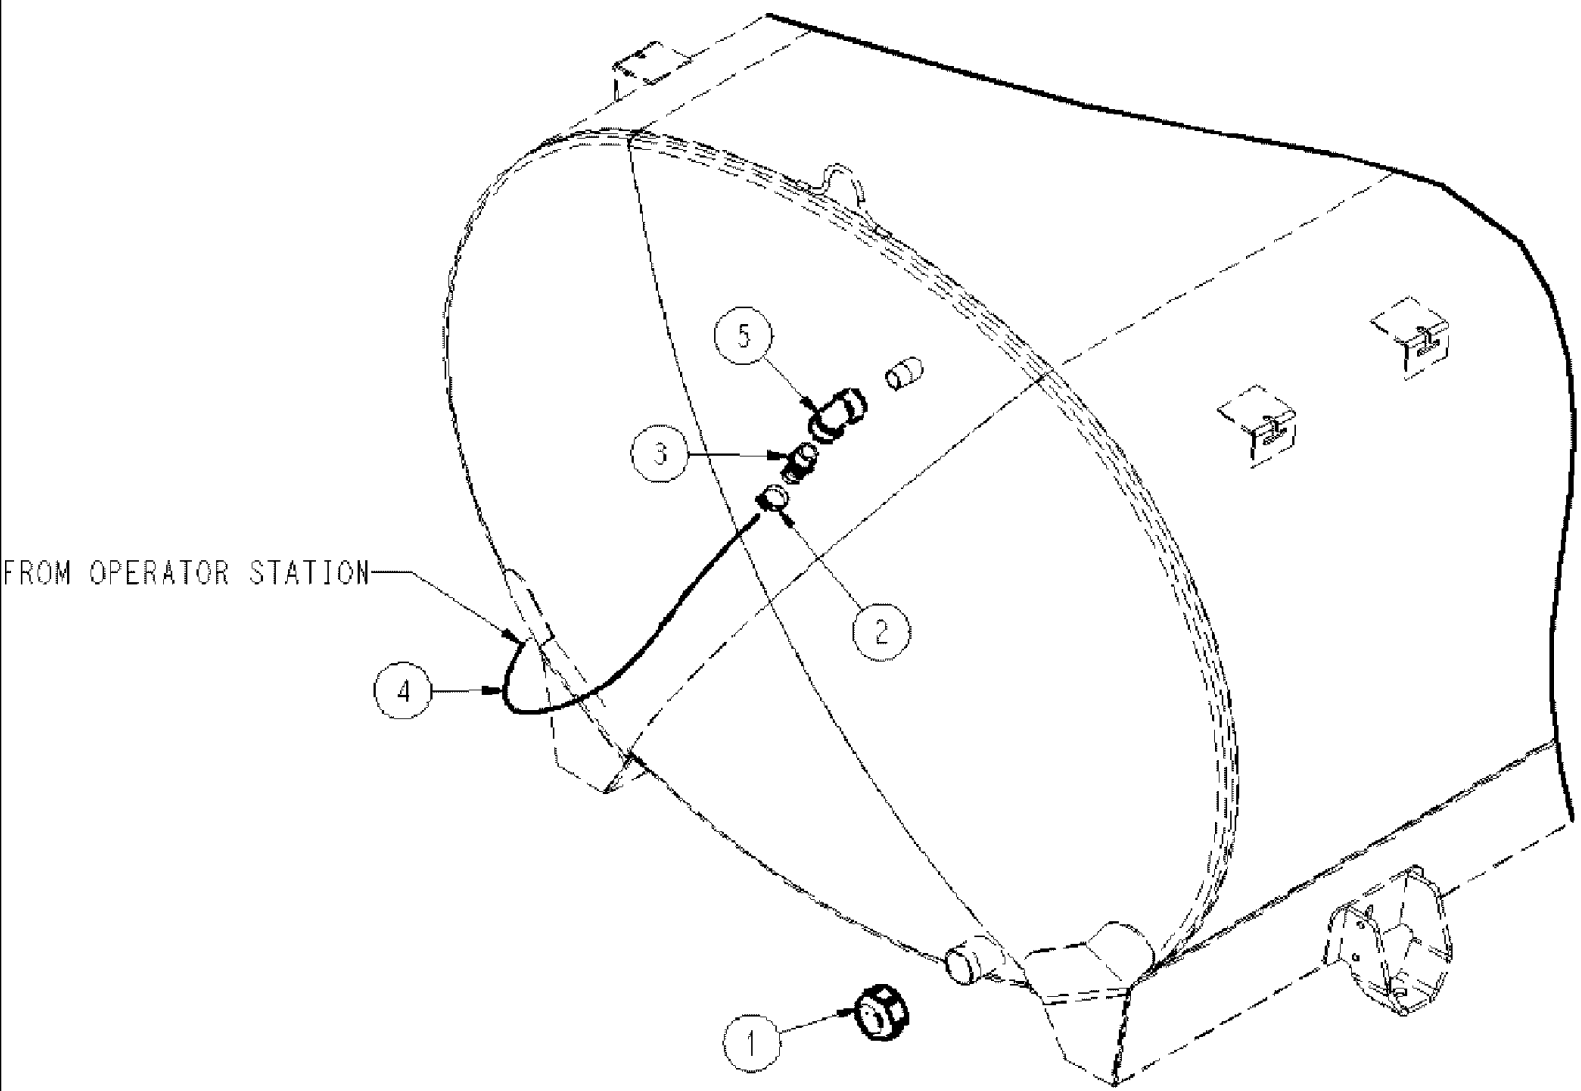

SPX3310 PATRIOT SPRAYER

09-006 REAR PLUMBING RINSE GROUP

сылка	Номер детали	Кол-во	Описание
1	BN2293320	1	CAP, 2" POLY
2	BN310447	1	CLAMP, HOSE, #20, 304 SS
3	BN53476	1	FITTING, POLY 1" NPT X 1" HS
4	BN53844	1	HOSE, EPDM 1" ID X 120"
5	BN73742	1	ELBOW, 90 D, X 1 POLY