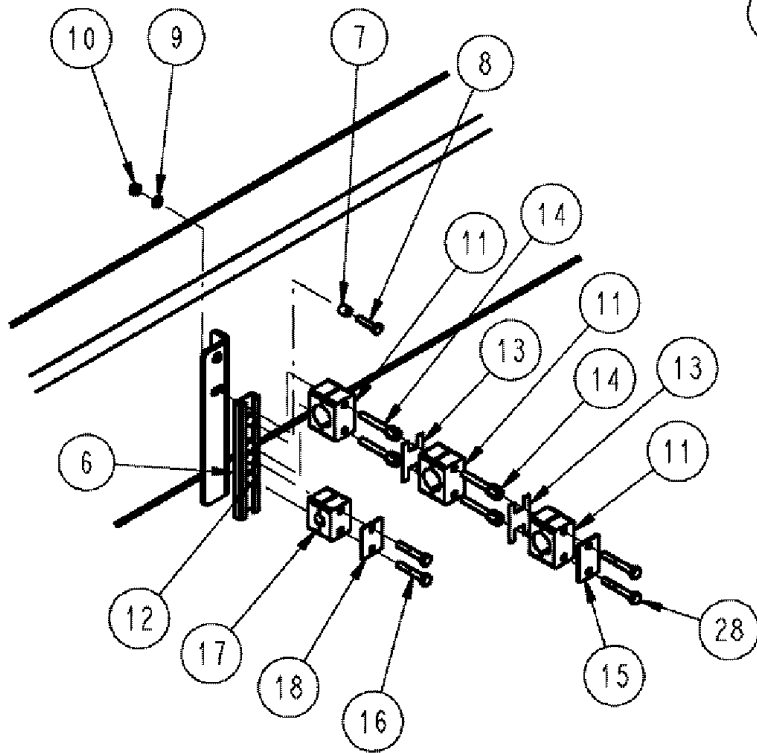

BOTTOM RIGHT REAR ISO VIEW
(2 PLACES)
SCALE 1:5

LEFT FRONT ISO VIEW
(RH FRAME RAIL, 3 PLACES)
SCALE 1:5