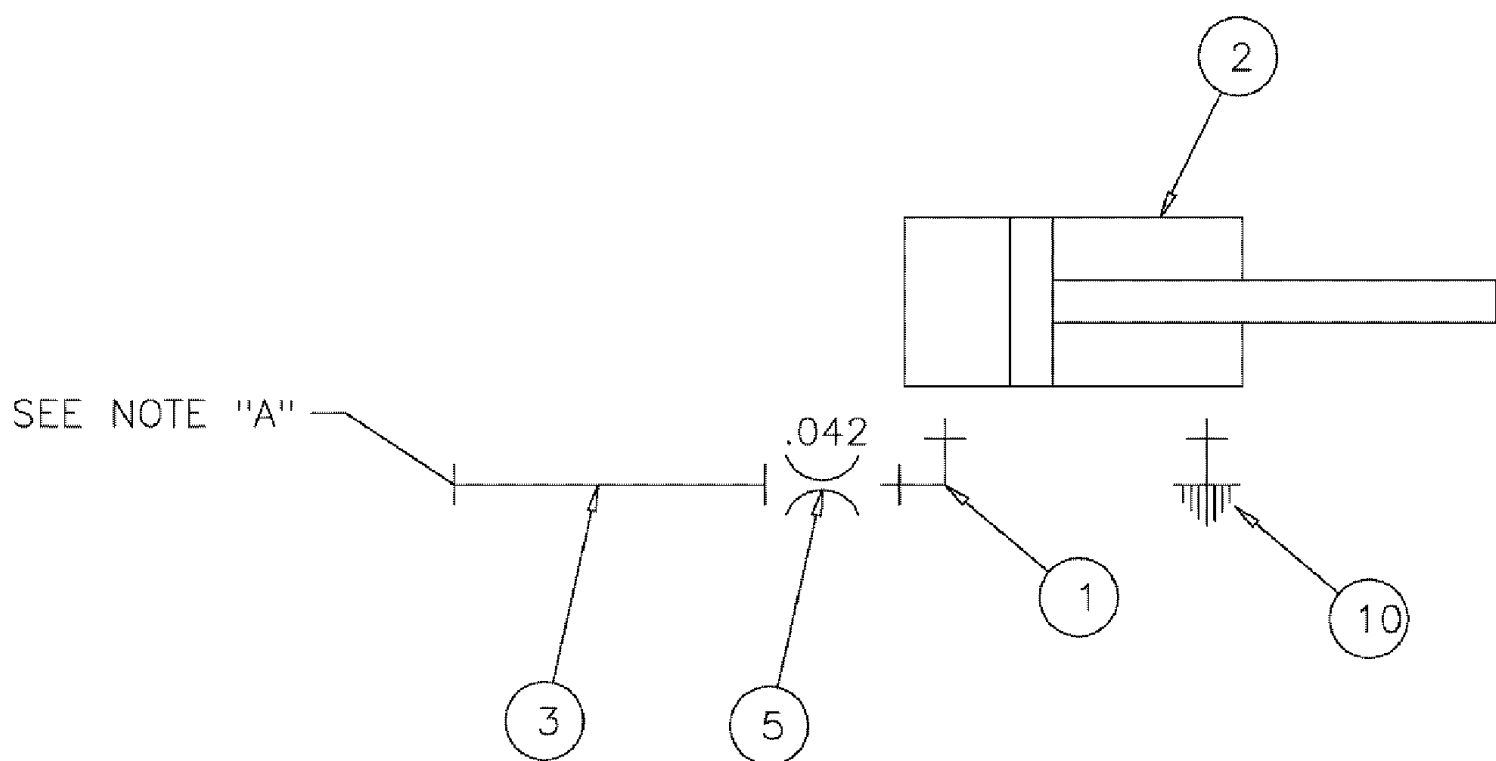

NOTES:

(A) ATTACH TO FRONT CROSS IN PARK BRAKE LINE.

(B) USE ITEM (6) TO FASTEN CLEVIS (11) TO CYL (2).

(C) USE (7) (8) & (9) TO FASTEN CYL (2) TO FRAME.

SPX3310 PATRIOT SPRAYER

06-042 FRONT LADDER HYDRAULIC GROUP - BEFORE SERIAL #7440

сылка	Номер детали	Кол-во	Описание
1	BN51591	2	ELBOW, 90-ORING 37 FL 7/16
2	87266443	1	MANIFOLD, CYLINDER, 1 X 6, SAE PORTS
3	BN316464	1	HOSE ASSY., 4 X 97"
5	BN319640	1	VALVE, RESTRICTOR, ORIFICE - 4 JIC (.042)
6	BN50075	1	NUT, 1/2-20 HEX SS
7	439-1620	1	PIN, HEADED, 3/8" x 1 1/4", G2, CLEVIS
8	432-812	2	PIN, SPLIT (COTTER), 1/8" x 3/4",
9	439-1824	1	PIN, HEADED, 1/2" x 1 1/2", G2, CLEVIS
10	87267314	1	BREATHER, 4 SAE
11	BN21982	1	CLEVIS, 1" DIA CRS X 1.87