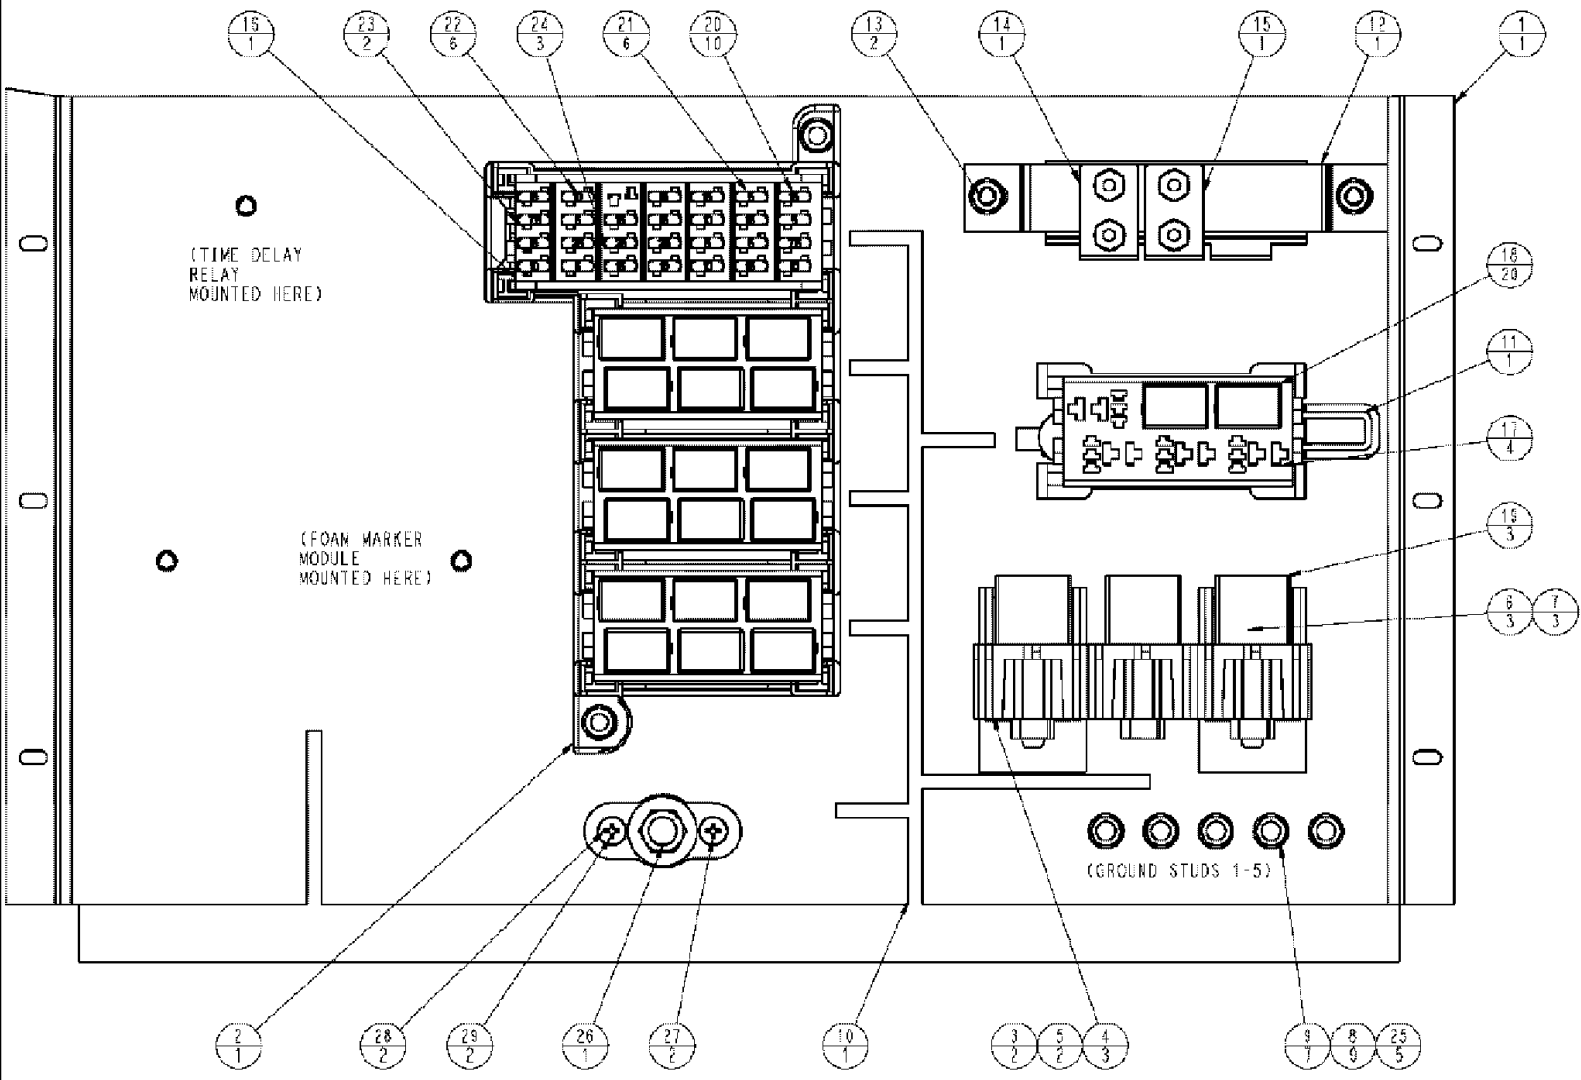

SPX3310 PATRIOT SPRAYER

12-017 MAIN ELECTRIC CAB MODULE

сылка	Номер детали	Кол-во	Описание
1	87271600	1	MOUNT, FUSE/RELAY
2	191135A1	1	BASE, PACKARD P/N 12110041
3	367147A1	2	BRACKET, MOUNTING (DILL # 59205)
4	367145A1	3	BLOCK, GREY TERMINAL (DILL # 59184)
5	367146A1	2	WEDGE, RED (DILL # 59011)
6	841-4512	3	SCREW, Hex Wash Hd, M5 x 12, ZND
7	825-5145	3	NUT, M5, Flg Ser, ZND
8	895-11006	9	WASHER, M6, CST ZND
9	829-1406	7	NUT, M6, CI 10, ZND
10	87270595	1	MAIN CAB 781E
11	87266527	1	BASE, REWORK, BASE 16-WAY FUSEBLOCK
12	300139	1	3-CB MOUNT
13	832-41406	4	NUT, LOCK, M6 x 1, CI 8, PREV TRQ METAL, ZND
14	245761C1	1	CIRCUIT BREAKER,
15	245765C1	1	CIRCUIT BREAKER,
16	144421A1	1	BLOCK, CONNECTING, PACKARD 28-WAY MINIFUSE
17	144417A1	4	BLOCK, CONNECTING, PACKARD 6-WAY MICRO RELAY
18	105849A1	20	RELAY, MICRO
19	368459A1	3	RELAY, 70 AMP, POWER
20	121413A1	10	FUSE, 15A
21	121410A1	6	FUSE, 5A
22	121412A1	6	FUSE, 10A
23	121411A1	2	FUSE, 7.5A
24	121415A1	3	FUSE, 25A
25	306354	5	PROTECTION 6.35 X 20MM
26	20-1451T1	1	BLOCK, JUNCTION
27	840-1516	2	SCREW, Cross Pan Hd, M5 x 16, PHD, TYPE H CLASS, ZND
28	895-11005	2	WASHER, M5 x 10 x 1, CST ZND
29	824-1405	2	NUT, M5, CI 5, ZND