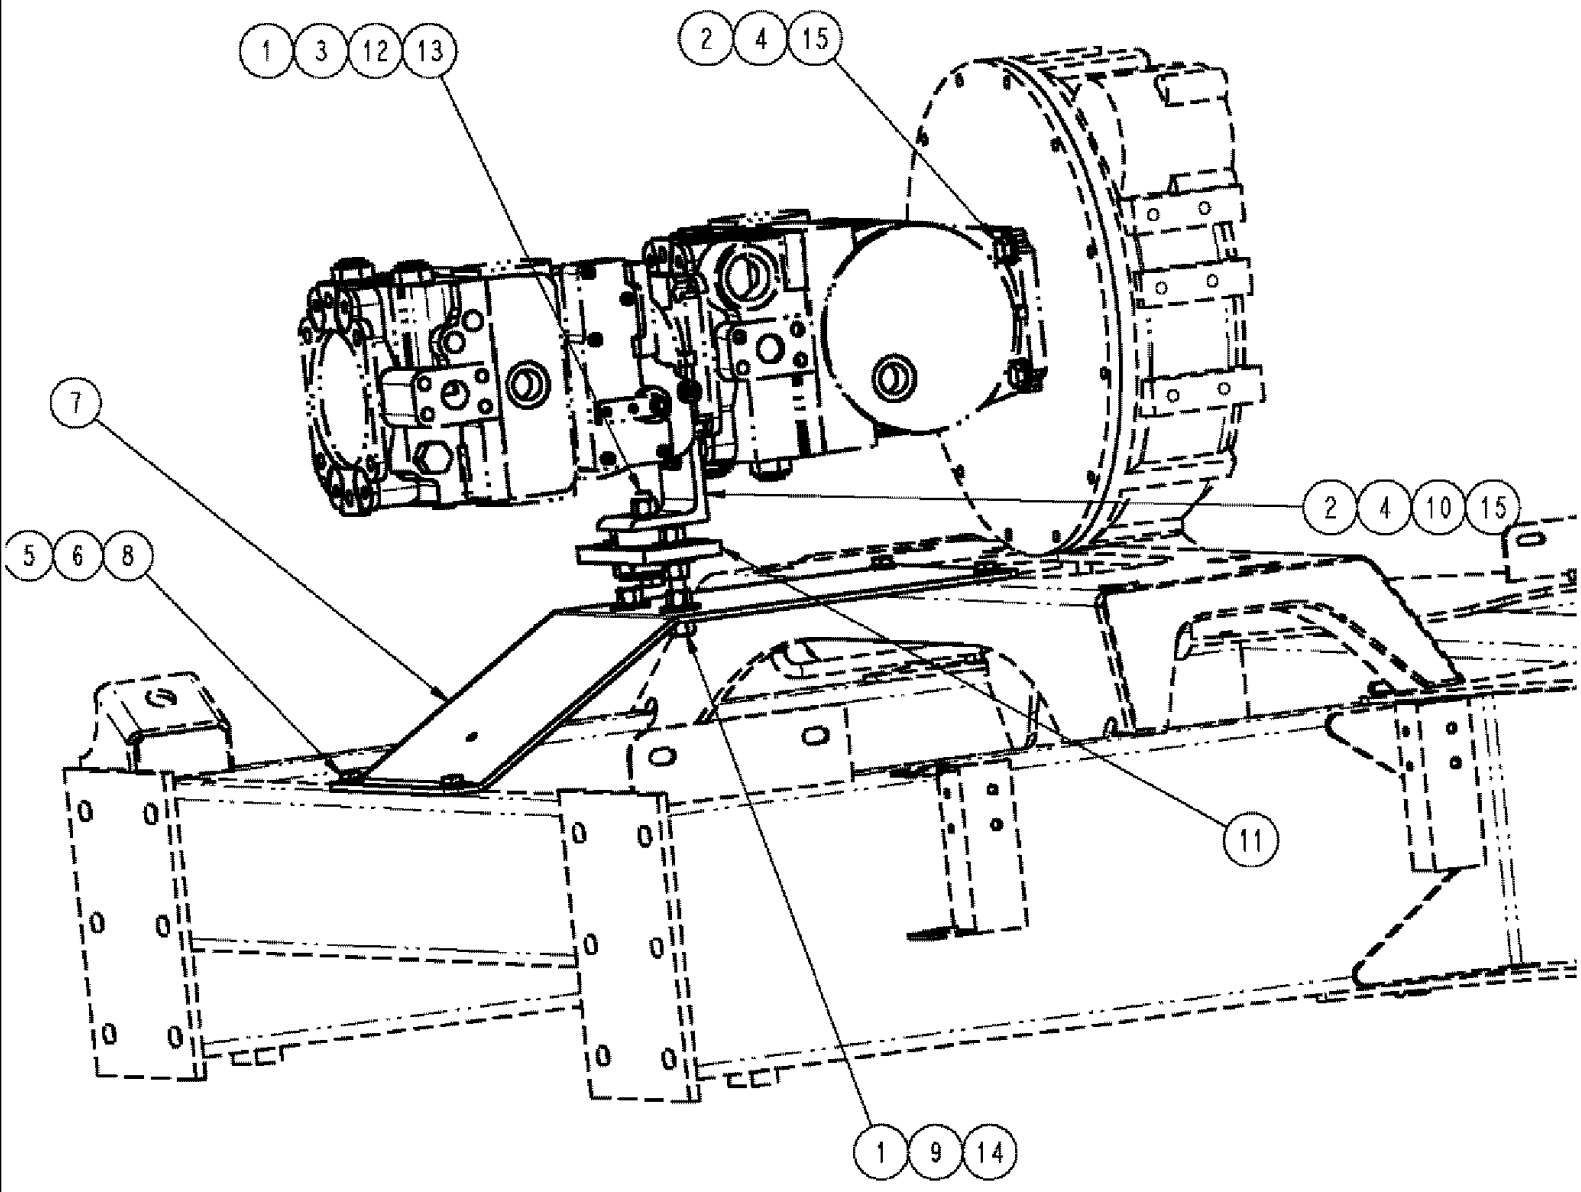

SPX3310 PATRIOT SPRAYER

03-039 HYDROSTATIC PUMP MOUNTING GROUP

сылка	Номер детали	Кол-во	Описание
1	231-4148	9	NUT, LOCK, 1/2"-13, GB, HH, TLN
2	87342927	5	BOLT, 1/2-13 X 1-1/4 G8
3	413-848	1	BOLT, Hex, 1/2"-13 x 3", G5, HH
4	496-21053	5	WASHER, 17/32" x 1 1/16" x .134",
5	614-10030	4	BOLT, Hex, M10 x 30, 8.8, ZND
6	832-46410	4	NUT, LOCK, M10 x 1.5, CI 8, TLN
7	87268636	1	BRACKET, PUMPS
8	87529312	4	WASHER, 11 X 24 X 3 MM HDN DOR
9	BN19874	2	ROD, 1/2-13 X 3.75 SS
10	BN25882	1	BRACKET, 3 X 3 X 3/8 ANGL X 3
11	BN25883	1	BOLT, 1/2 X 3FB X 6.00
12	BN316870	1	WASHER, SNUBBER
13	BN29243	1	ISOLATOR, RUBBER 1/2" BORE
14	87310600	8	WASHER, 0.5625 X 1.375 X 0.109 CST DOR