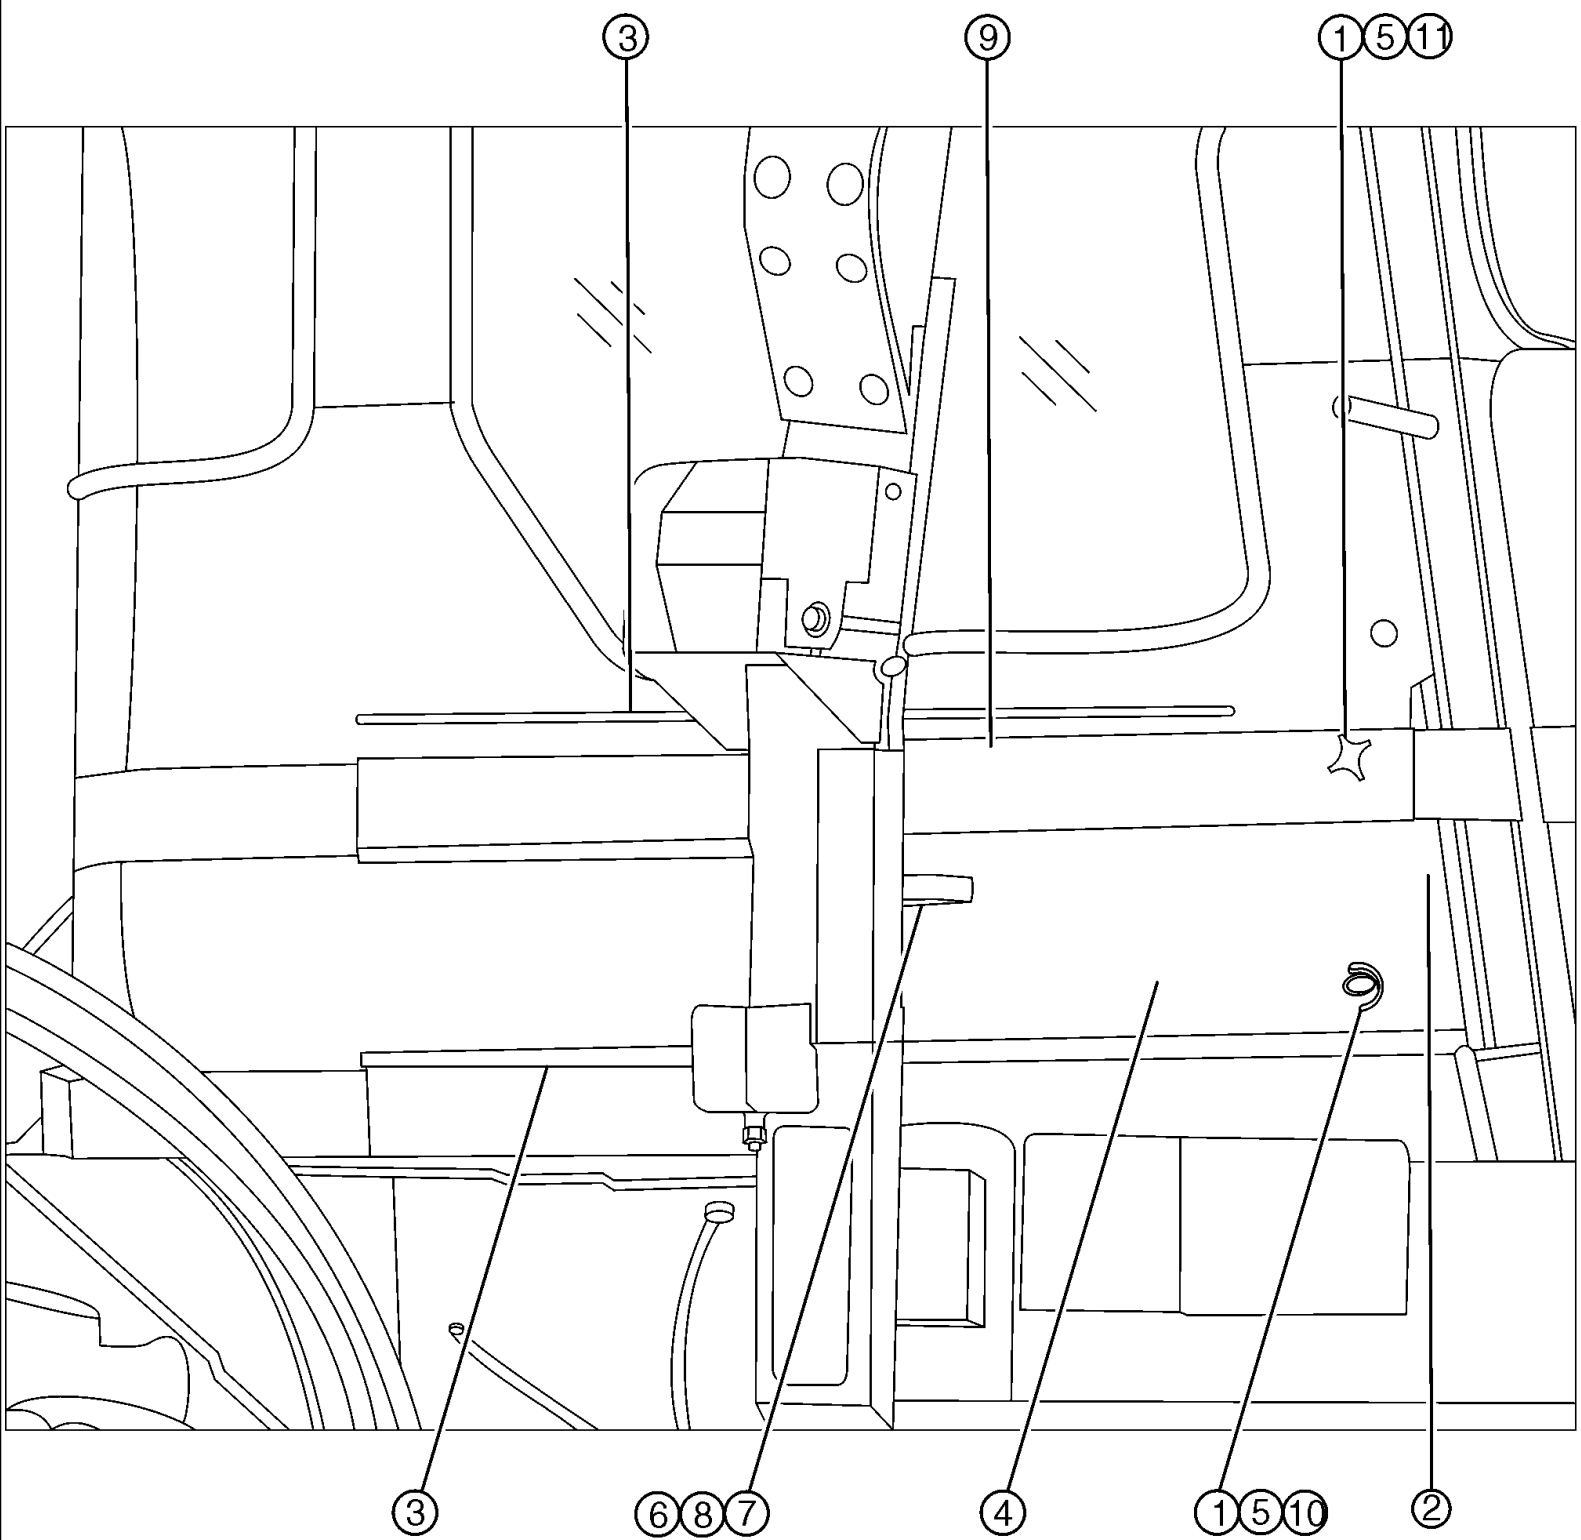

SPX3310 PATRIOT SPRAYER

02-010 WINDSHIELD WIPER

сылка	Номер детали	Кол-во	Описание
1	BN29267	1	WIPER MOTOR, 2 SPEED, 12V
2	BN29268	1	DRIVE, WIPER
3	137961A1	1	SHAFT, WIPER PIVOT
4	133935A1	1	PACKAGE, PANTOGRAPH ADAPTOR
6	353273A1	1	BLADE, FRONT 22 IN
	BN50671	1	BOLT, 1/4-20 X 1, HH, SS, ASSOCIATED PART OF BLADE, FRONT WIPER, 22 IN, P/N 353273A1
7	334714A1	1	WIPER
	231-4144	1	NUT, LOCK, 1/4"-20, GB, HH, TLN
	BN50939	2	BOLT, 1/4-28 X .5, HH, SS

Position drive arm, item # 2, to the right as shown (must be parallel with motor mount bracket). Torque nut to 150-180 lbs. in. Position pin "D" in hole "B" of item # 3. This will give an 85° wiping angle and park the wiper arm and blade on the right side of the windshield as viewed from the operator's seat.