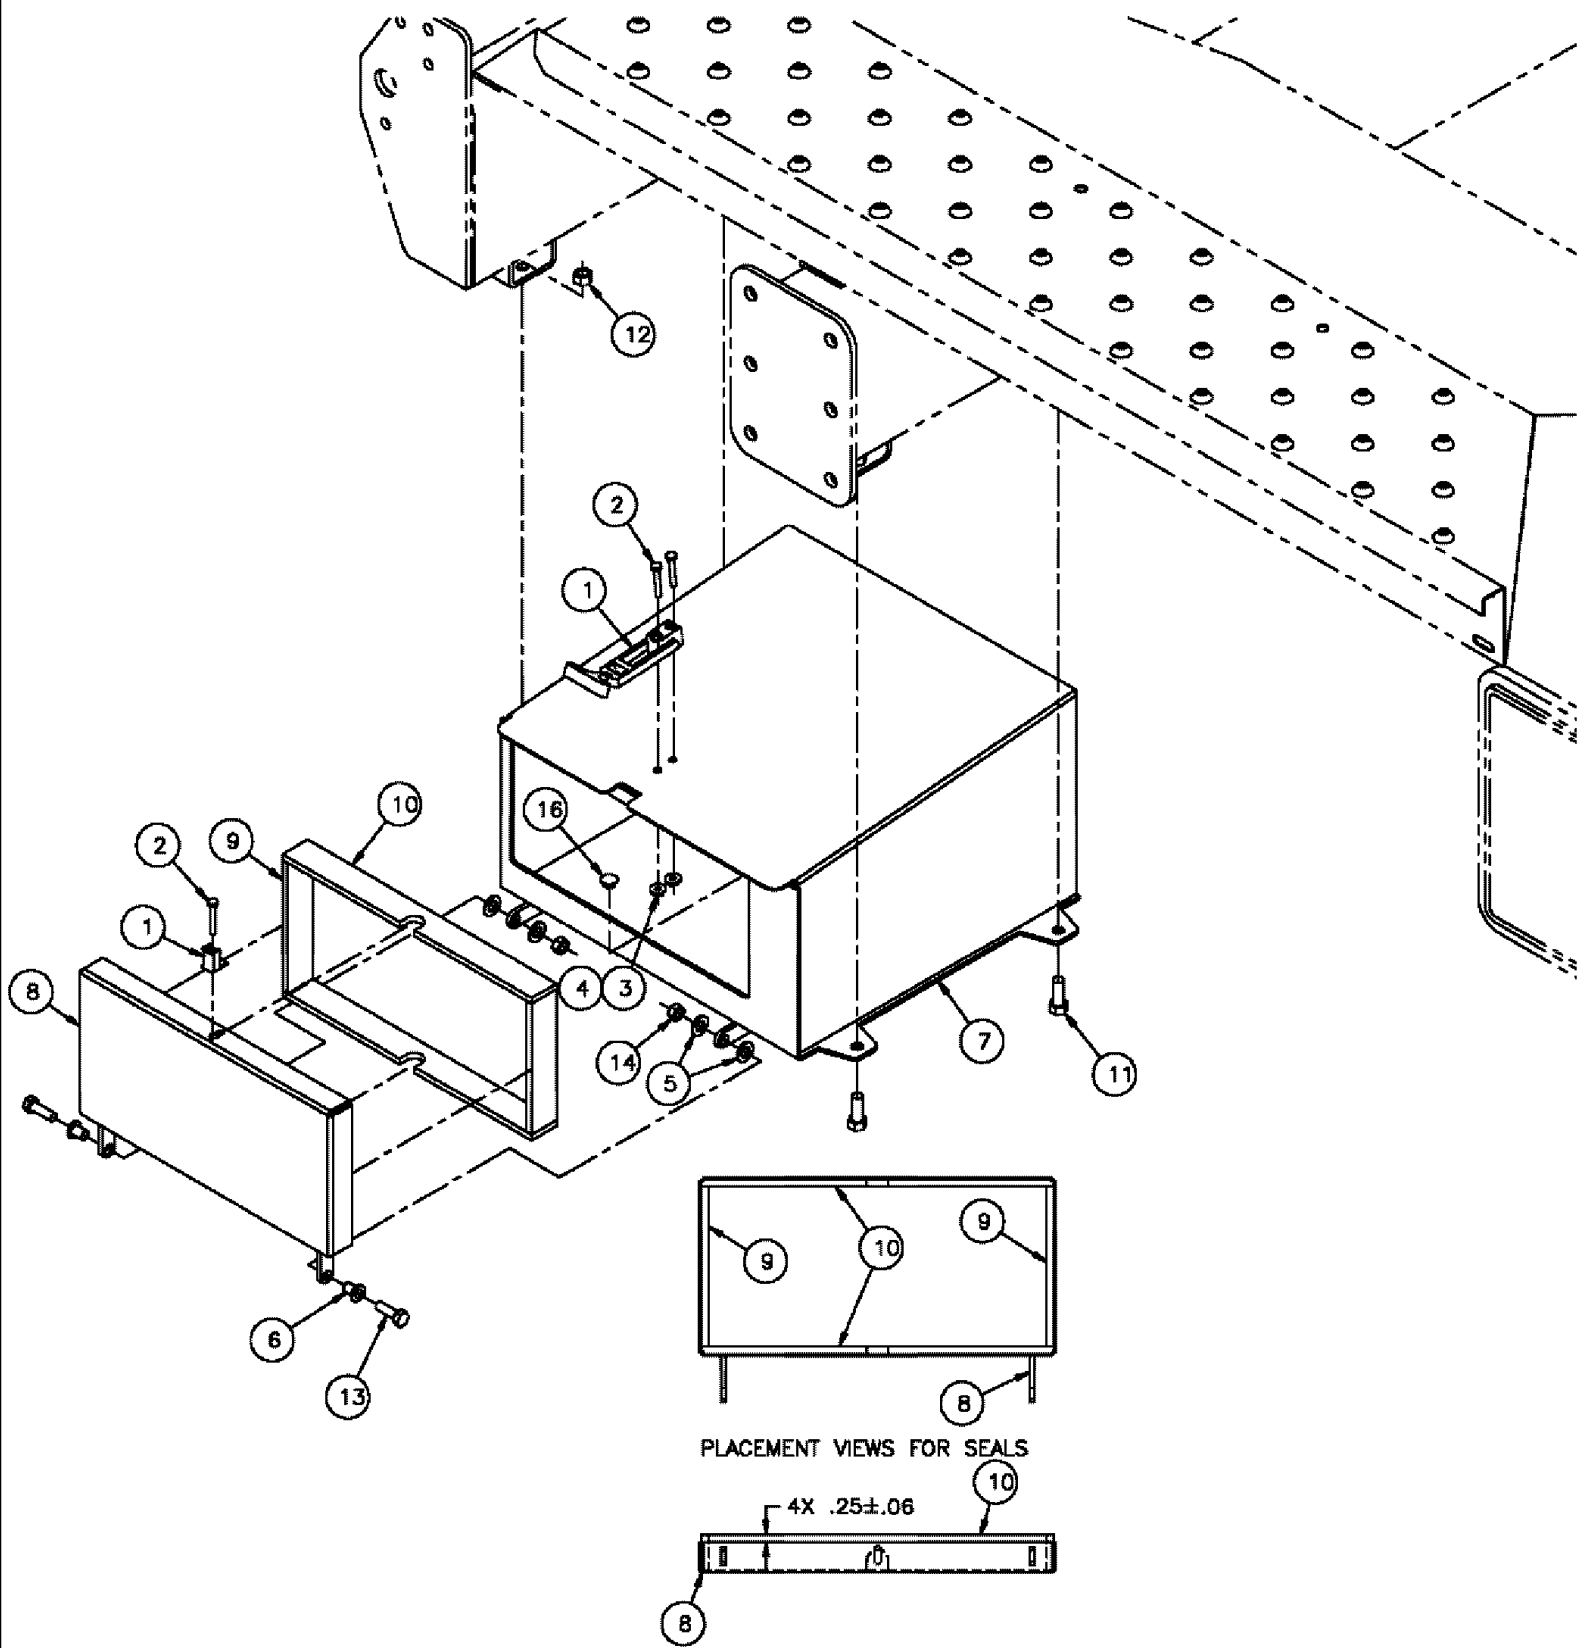

SPX3310 PATRIOT SPRAYER

11-019 TOOLBOX GROUP, FRONT L.H.

сылка	Номер детали	Кол-во	Описание
1	BN309337	1	LATCH, FLEXIBLE DRAW
2	BN310264	3	SCREW, 10-24 X 1.25, BSH, SS
3	BN310265	3	WASHER, 10, FW, SS
4	BN310266	3	NUT, 10-24, NLN, SS
5	BN319150	4	WASHER, 3/8, FW, NYLON
6	BN319151	2	BUSHING, 5/16, SHLDER, NYLN
7	BN319162	1	BOX, TOOL, LH FRONT, WLDMNT
8	BN319164	1	COVER ASSY, LH TOOLBOX, WLDMNT
9	BN319629	2	SEAL, TLBX CVR, FOAM
10	BN319630	2	SEAL, TLBX CVR, FOAM
11	413-616	4	BOLT, Hex, 3/8"-16 x 1", G5, Full Thd,
12	231-4146	4	NUT, LOCK, 3/8"-16, GB, HH, TLN
13	413-516	2	BOLT, Hex, 5/16"-18 x 1", G5, Full Thd,
14	231-4145	2	NUT, LOCK, 5/16"-18, GB, HH, TLN
16	BN319668	1	PLUG, 7/16", NYLON