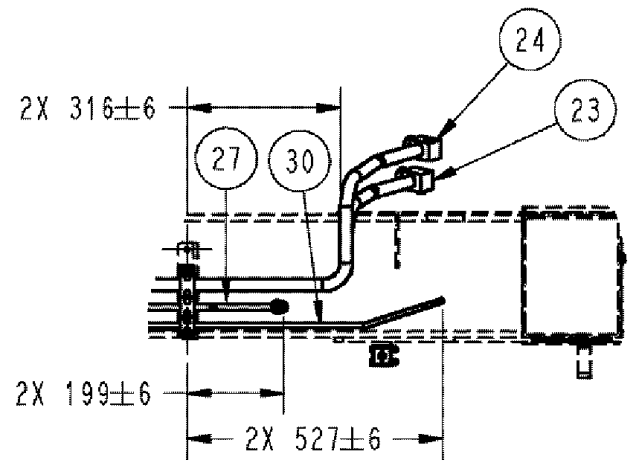

SECTION C-C
SCALE 1:10
RIGHT HAND SIDE

SECTION B-B
SCALE 1:10
LEFT HAND SIDE

SECTION A-A
SCALE 1:10

SPX3310 PATRIOT SPRAYER

06-010(01) STEEL LINES GROUP

сылка	Номер детали	Кол-во	Описание
1	BN313264	3	PLATE, SAFETY -1/2" TUBE
2	BN307078	6	CLAMP, PAIR-3/8" TUBE
3	BN313263	3	PLATE, SAFETY-3/8" TUBE
4	BN313259	6	BOLT, STACKING, 1/4 x .75
5	BN307079	3	PLATE, TOP, CLAMP-3/8" TUBE
6	BN313247	6	RAIL, 'C', STD DUTY
7	BN316101	6	SPACER, C-RAIL, HYD. TUBE
8	614-6025	6	BOLT, Hex, M6 x 25, 8.8,
9	895-11006	6	WASHER, M6, FLAT
10	832-46406	6	NUT, LOCK, M6 x 1, CI 8, TLN
11	BN307080	15	CLAMP, PAIR-1" TUBE
12	BN313262	30	NUT, C-RAIL (1/4"-20)
13	BN313265	9	PLATE, SAFETY-1" TUBE
14	BN313261	24	BOLT, STACKING, 1/4 x 1.12
15	BN307081	6	PLATE, TOP, CLAMP-1" TUBE
16	413-424	12	BOLT, Hex, 1/4"-20 x 1 1/2", G5,
17	BN29783	11	CLAMP, SINGLE-1/2" TUBE
18	BN29785	8	PLATE, COVER SGL (1/2" TUBE)
19	413-432	4	BOLT, Hex, 1/4"-20 x 2", G5,
20	231-4144	4	NUT, LOCK, 1/4"-20, GB, HH, TLN
21	87268740	1	TUBE, DRIVE PRESSURE
22	87268741	1	TUBE, DRIVE PRESSURE
23	87268742	1	TUBE, DRIVE PRESSURE
24	87268743	1	TUBE, DRIVE PRESSURE
25	BN324491	1	TUBE, STEEL, HYD LINE
26	BN325316	1	TUBE, CASE DRAIN & RETURN
27	BN305997	3	TUBE, STEERING RETURN
28	413-428	12	BOLT, Hex, 1/4"-20 x 1 3/4", G5, HH
29	413-420	6	BOLT, Hex, 1/4"-20 x 1 1/4", G5,
30	87269505	2	TUBE, FUEL LINE