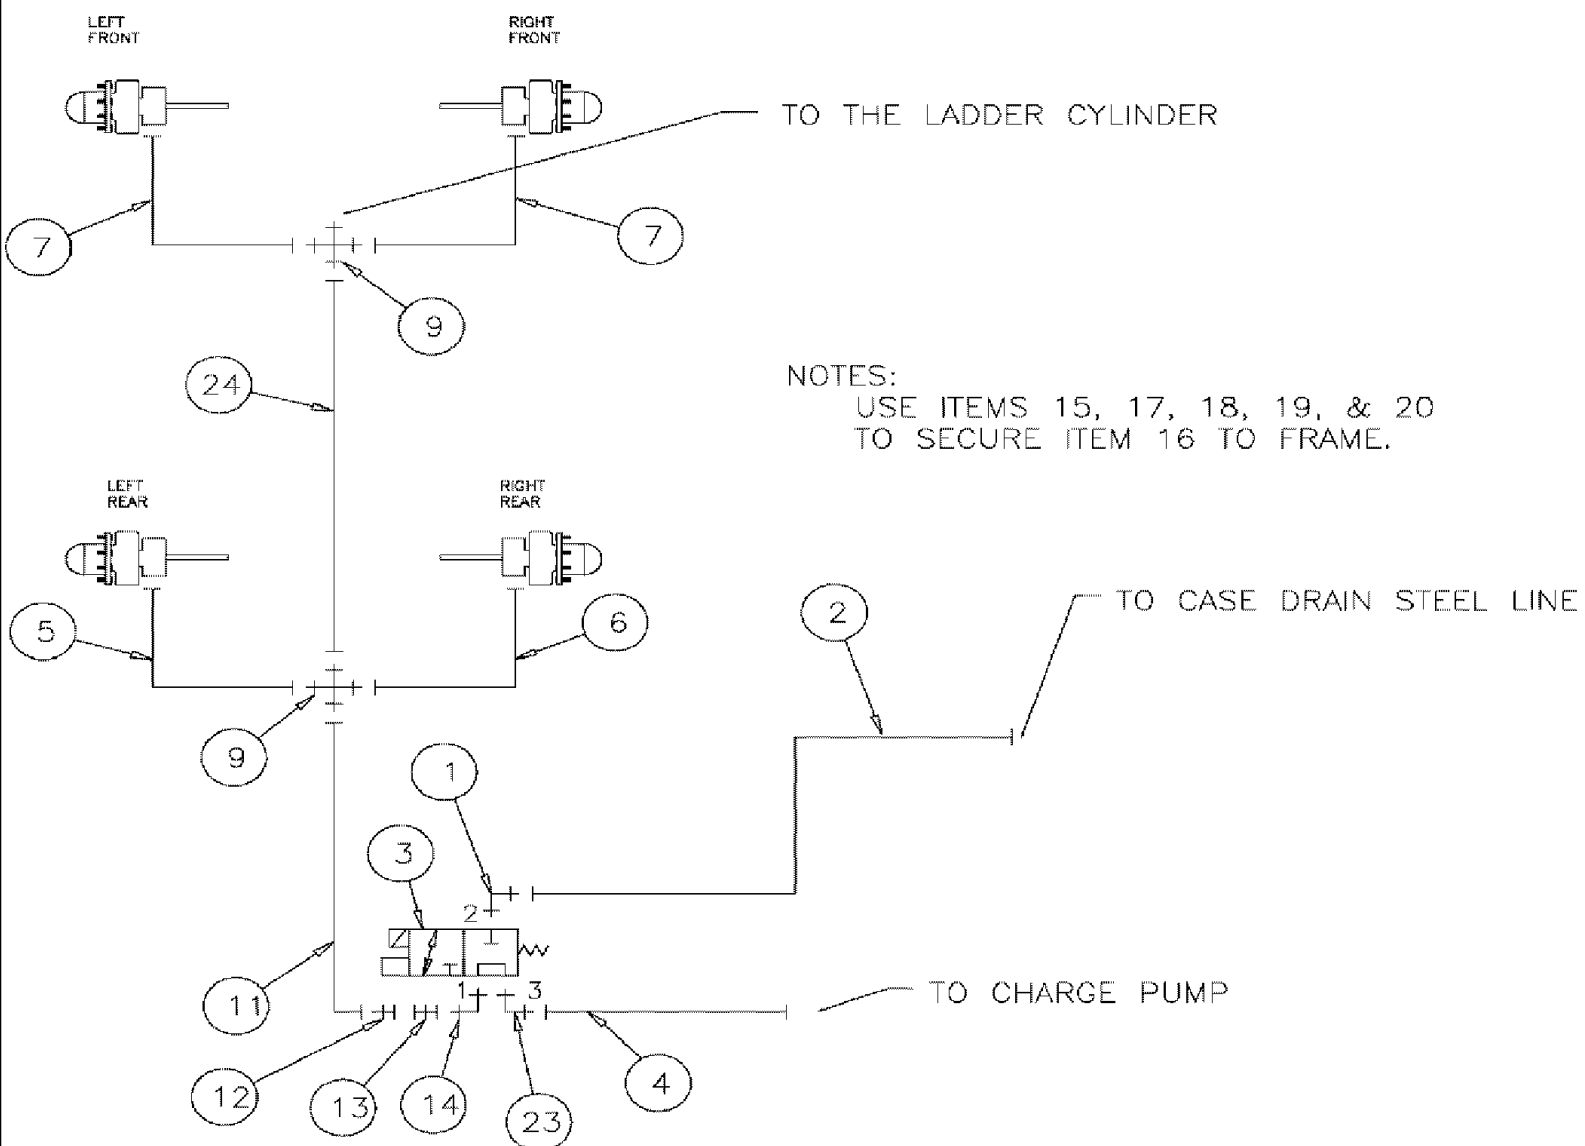

SPX3310 PATRIOT SPRAYER

06-006 PARK BRAKE GROUP - BEFORE SERIAL #7440

сылка	Номер детали	Кол-во	Описание
1	BN445003	1	O-RING, 6MB-6MJ X 90
2	87269491	1	SLEEVE, 6 X 32
3	BN29955	1	SOLENOID,
4	BN303128	1	SLEEVE, 1/4 ID X 48 100 R1
5	87270608	1	SLEEVE, 4 X 175
6	BN316467	1	HOSE ASSY., 4 X 161"
7	BN316468	2	HOSE ASSY., 4 X 154"
9	BN54043	2	ADAPTER, CROSS -1/4" JIC
10	614-10025	1	BOLT, Hex, M10 x 25, 8.8, Full Thd, HH
11	BN318558	1	HOSE ASSY., 4 X 15"
12	BN307992	1	COUPLING, DIAGNOSTIC -4MNPT
13	BN307993	1	NIPPLE, LUBE, DIAGNOSTIC -6FFOR
14	201-304	1	ELBOW, 90є, 11/16"-16 x 9/16"-18 Adj, ORFS,
15	896-11010	1	WASHER, M10 x 21.5 x 2.5, HT, FLAT
16	86986454	1	BRACKET, SUPPORTING, BRAKE VALVE
17	832-46410	1	NUT, LOCK, M10 x 1.5, CI 8, TLN
18	814-6050	2	BOLT, Hex, M6 x 50, 8.8, HH
19	895-11006	2	WASHER, M6, FLAT
20	832-46406	2	NUT, LOCK, M6 x 1, CI 8, TLN
21	BN55217	1	T, M, JIC, 9/16, (06)
22	87269492	1	SLEEVE, 6 X 40
23	BN22160	1	ELBOW, 90 6SAE -4 JIC
24	BN317585	1	SLEEVE, 4 X 154"