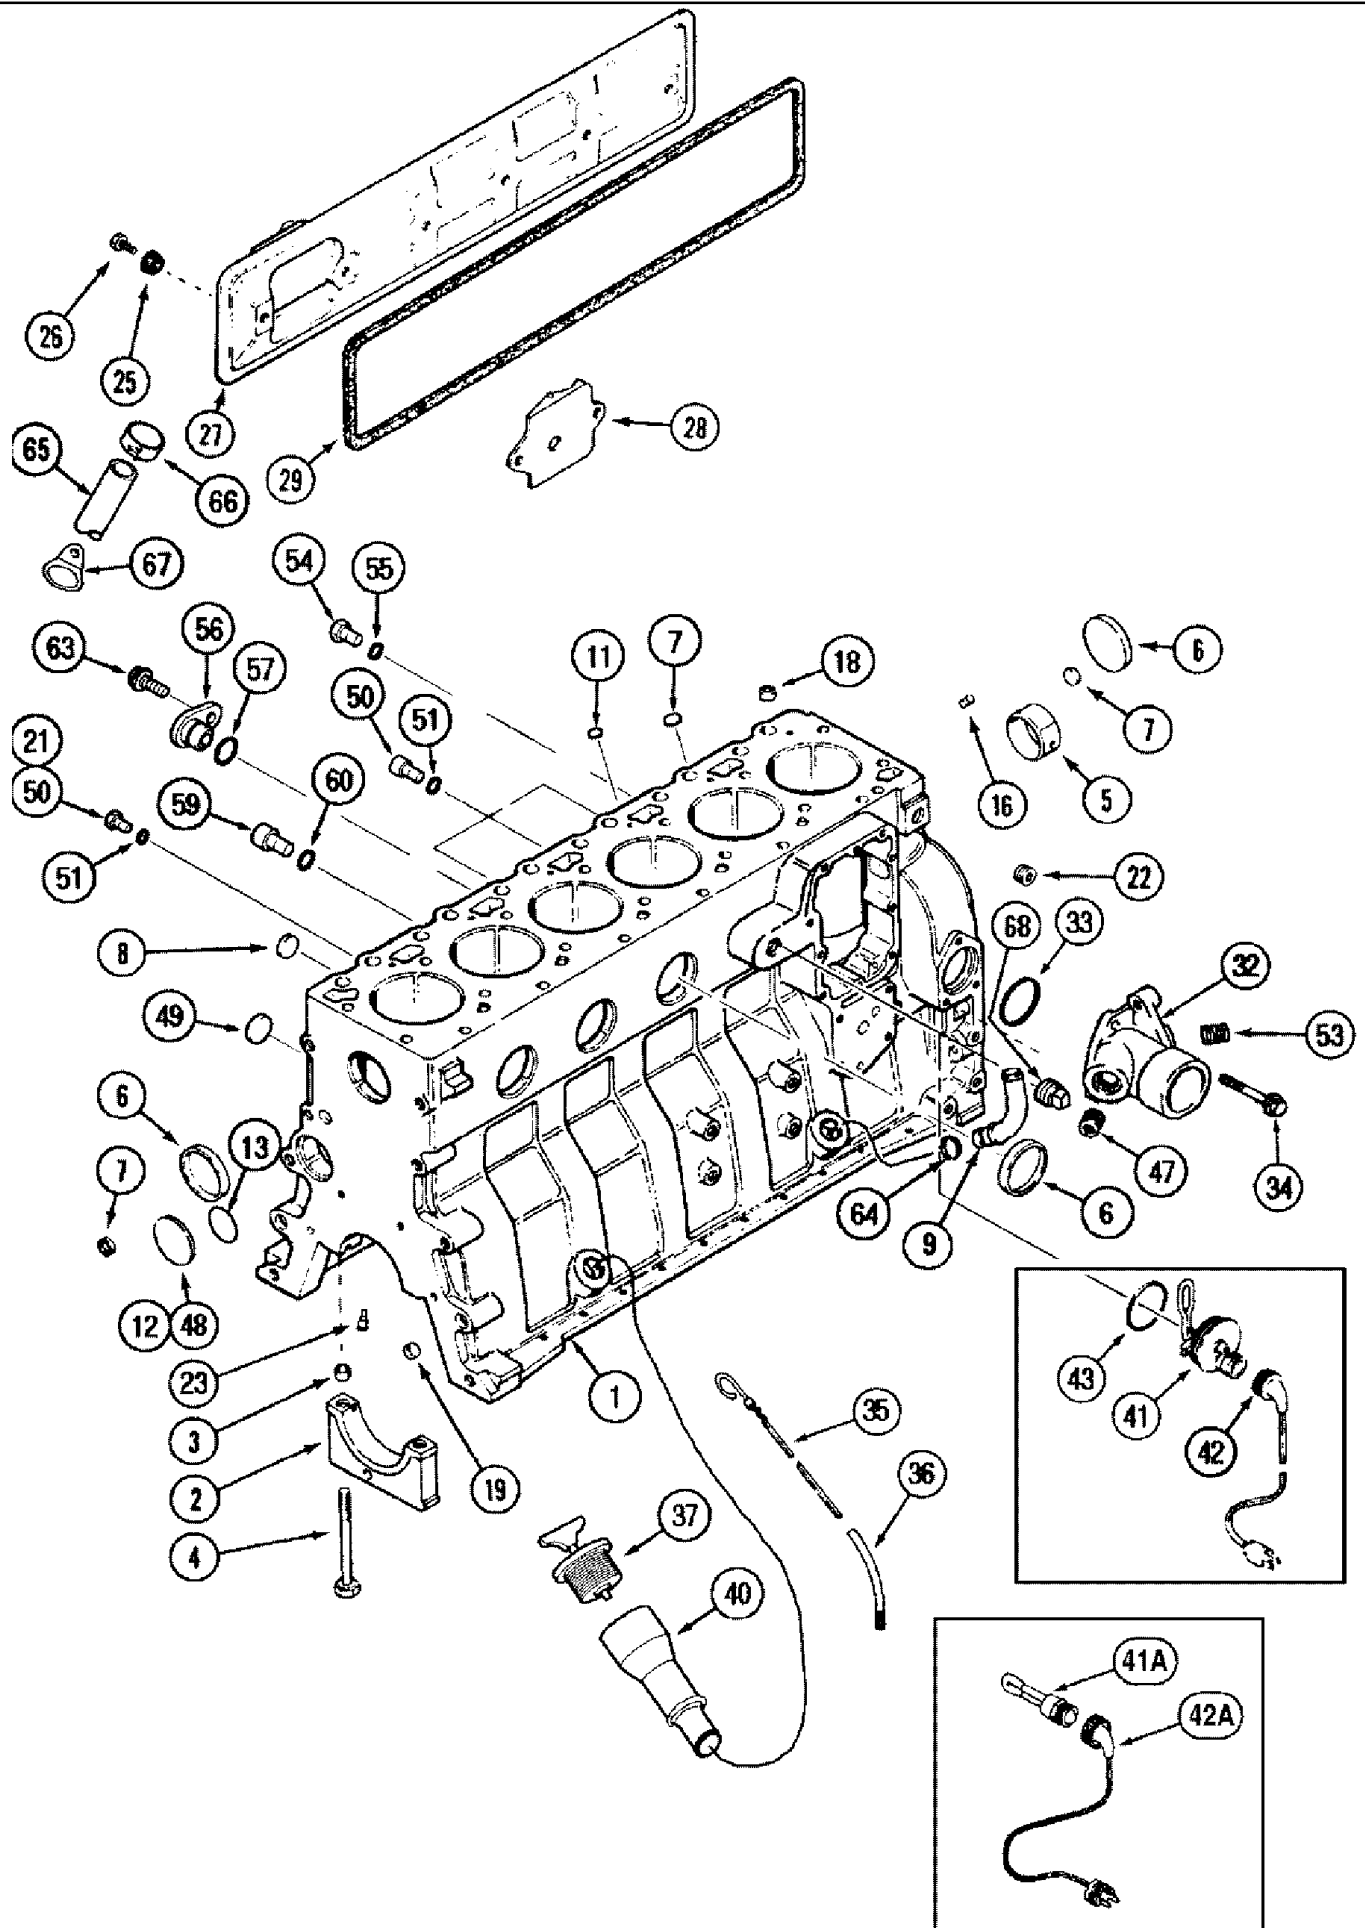

SPX3310 PATRIOT SPRAYER

03-019 CYLINDER BLOCK

сылка	Номер детали	Кол-во	Описание
	362559A2	AR	ENGINE ASSY, LESS: STARTER, ALTERNATOR, FAN, FAN BELT, AIR CLEANER, MUFFLER, AND EXHAUST PIPE SERVICE WITH 335865A1
	J933643	1	ENGINE, SKELETON, SHORT (6 CYL.)
	JR933643	1	ENGINE (EXCHANGE), SHORT (REMAN.)
	6-590-SHBC	1	CORE, SHORT EMIS. 6-590 (CORE)
	335865A1	1	ENGINE, BASIC, 6TA-590 BASIC SERVICE, LESS: STARTER, ALTERNATOR, FAN, FAN BELT, AIR CLEANER, MUFFLER, EXHAUST MANIFOLD, FLYWHEEL, AND HOUSING, OIL FILL & DIPSTICK, FUEL INJECTION PUMP, INJECTORS & LINES, FRONT PULLEY, BELT TENSIONER, TURBOCHARGER & AFTER COOLER
	335865A1R	1	ENGINE (EXCHANGE), BASIC 6TA-590 (REMAN.)
	6-590-LBC	1	CORE-ENGINE, BASIC 6-590 EMIS. (CORE)
1	J937700	1	CYLINDER BLOCK, STRIPPED (INCLUDES REF. 2 TO 8) (ALSO ORDER J933220 KIT)
2	87579994	5	CAP, MAIN BEARING, CUMMINS 3974157
3	J900068	2	SPACER, 18 MM OD
4	J927948	14	SCREW, Hex Flg Hd, M12 x 1.5 x 119,
5	J940059	1	BUSHING, SEE FIG. 03-018
6	A77782	5	PLUG, 58 MM
7	J900956	3	PLUG, 18 MM OD
8	41-1616	4	PLUG, Cup, 1", Stainless,
9	J931973	1	TUBE,
	J933220	1	PACKAGE, SERVICE, HARDWARE (INCLUDES REF. 11, 13 TO 19, 23, 47 TO 56, 63)
11	J900955	3	PLUG, 10 MM OD
12	172599	1	PLUG, Exp, 2 3/8",
13	J926047	1	GASKET, O-RING, 57 MM ID
16	J900257	2	PIN, 16 MM
18	J902343	2	DOWEL, 16 MM OD
19	J900068	2	SPACER, 18 MM OD
22	217-466	1	PLUG, DRAIN, Sq Soc, 1/2"-14, NTPF,
23	J937214	6	NOZZLE CAP,
25	J928759	4	SEAL,
26	845-8016	4	BOLT, Hex Flg, M8 x 16, 8.8, Full Thd,
27	J927913	1	COVER,
28	J907586	1	BAFFLE,
29	J284623	1	GASKET,
32	J916625	1	SLEEVE, TRANSMISSION, WATER INLET
33	J906697	1	SEAL, 50 MM ID
34	844-10025	3	BOLT, Hex Flg, M10 x 25, 8.8, Full Thd,
35	J938059	1	DIPSTICK,
36	J935617	1	TUBE,
37	A77424	1	PLUG,
40	J935619	1	TUBE, OIL FILLER
	196803A1	1	KIT, HEATING COIL (N.A. ONLY) (CONSISTS OF REF. 41 TO 43), 120V
	309651A1	1	KIT, OPTIONAL HEATING COIL (CONSISTS OF REF. 41A, 42A)
41	J916127	1	RESISTOR,
41A	NSS	1	NOT SERVICED SEPARATELY,