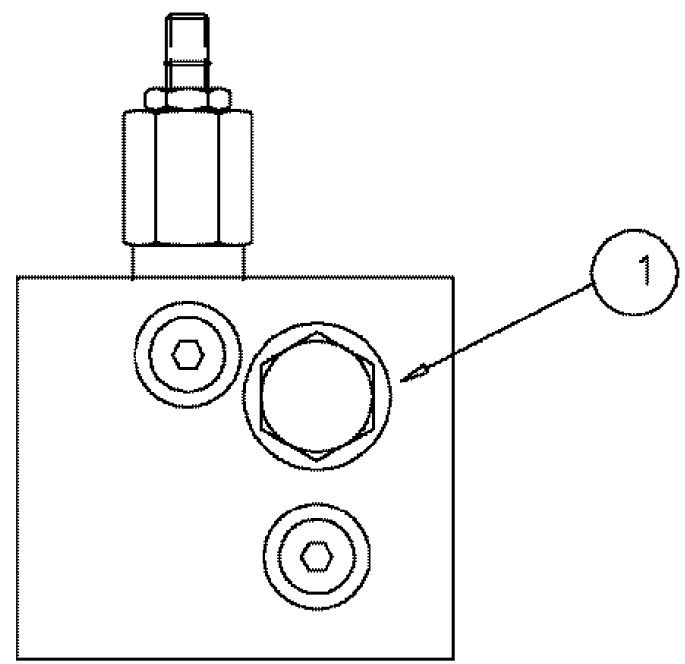

SPX3310 PATRIOT SPRAYER

06-035 PRODUCT VALVE W/FITTINGS

сылка	Номер детали	Кол-во	Описание
1	BN302655	3	FITTING, 12 MOR-12MB
2	BN302568	1	ELBOW, 12 MOR-12MB X 90
3	86986093	1	VALVE, PRODUCT, W/O FTNG