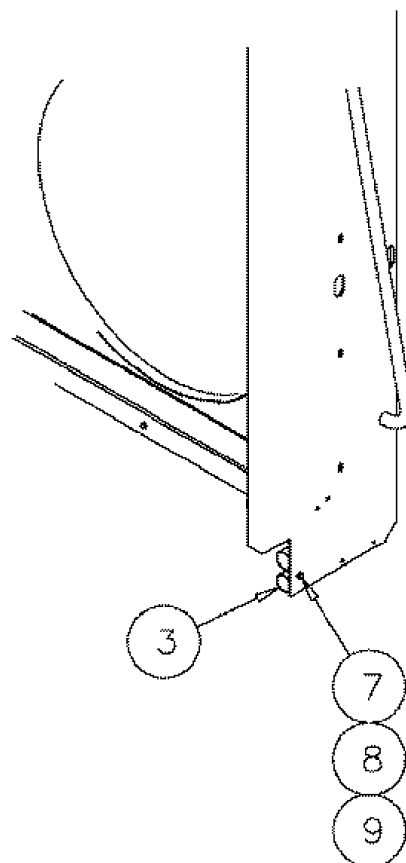

NOTES:

1) USE ITEM 7 TO SECURE ITEM 2 TO FRAME.
2) SECURE HOSES 5 & 6 USING ITEMS 3, 7, 9 & 8 IN LOCATION SHOWN.