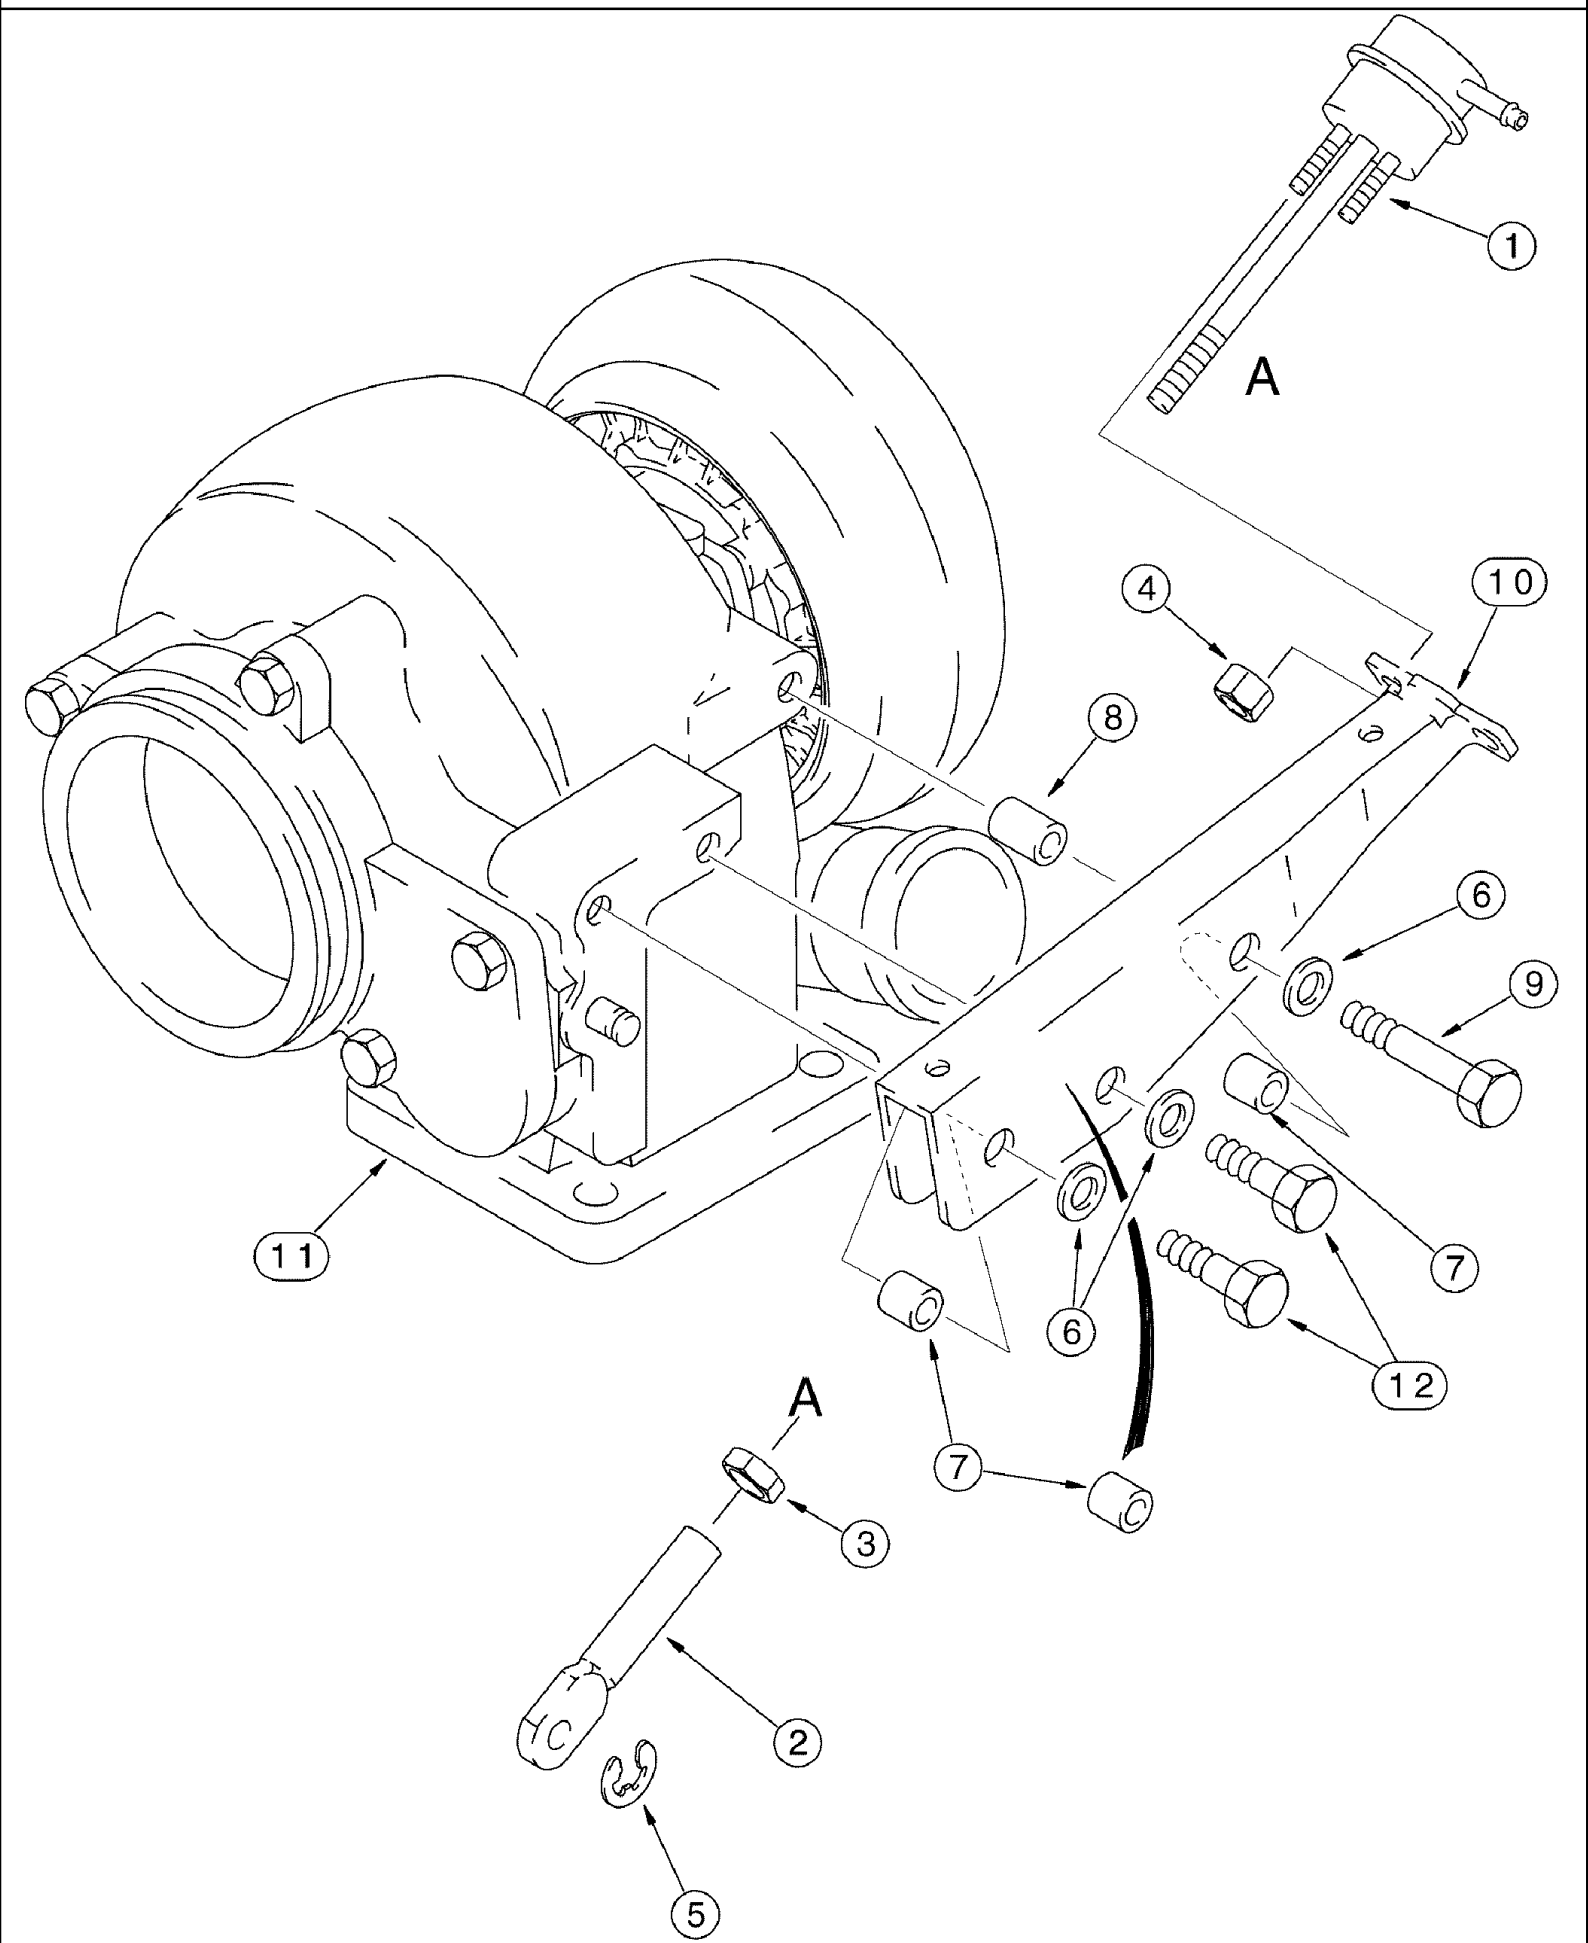

SPX3310 PATRIOT SPRAYER

03-013 WASTEGATE ACTUATOR

сылка	Номер детали	Кол-во	Описание
	J802695	1	TURBOCHARGER, CONSISTS OF REF. 1 TO 12, ALSO INCLUDES REF. 2 TO 22, SEE FIG. 03-012
1	J594348	1	ACTUATOR,
2	J528177	1	LINK,
3	425-155	1	NUT, Jam, 5/16"-24, G5, NF
4	J528204	2	NUT, LOCK
5	J528221	1	RING, SNAP,
	NSS	1	NOT SERVICED SEPARATELY, HOUSING ASSY, CONSISTS OF REF. 6 TO 12, ORDER: J802695
6	895-11008	3	WASHER, M8 x 16 x 1.6,
7	J532195	3	SPACER, 13.6 MM
8	J532196	1	SPACER, 19 MM
9	814-8055	1	BOLT, Hex, M8 x 55, 8.8,
10	J533328	1	SUPPORT, BRACKET
11	NSS	1	NOT SERVICED SEPARATELY, HOUSING
12	814-8035	2	BOLT, Hex, M8 x 35, 8.8,