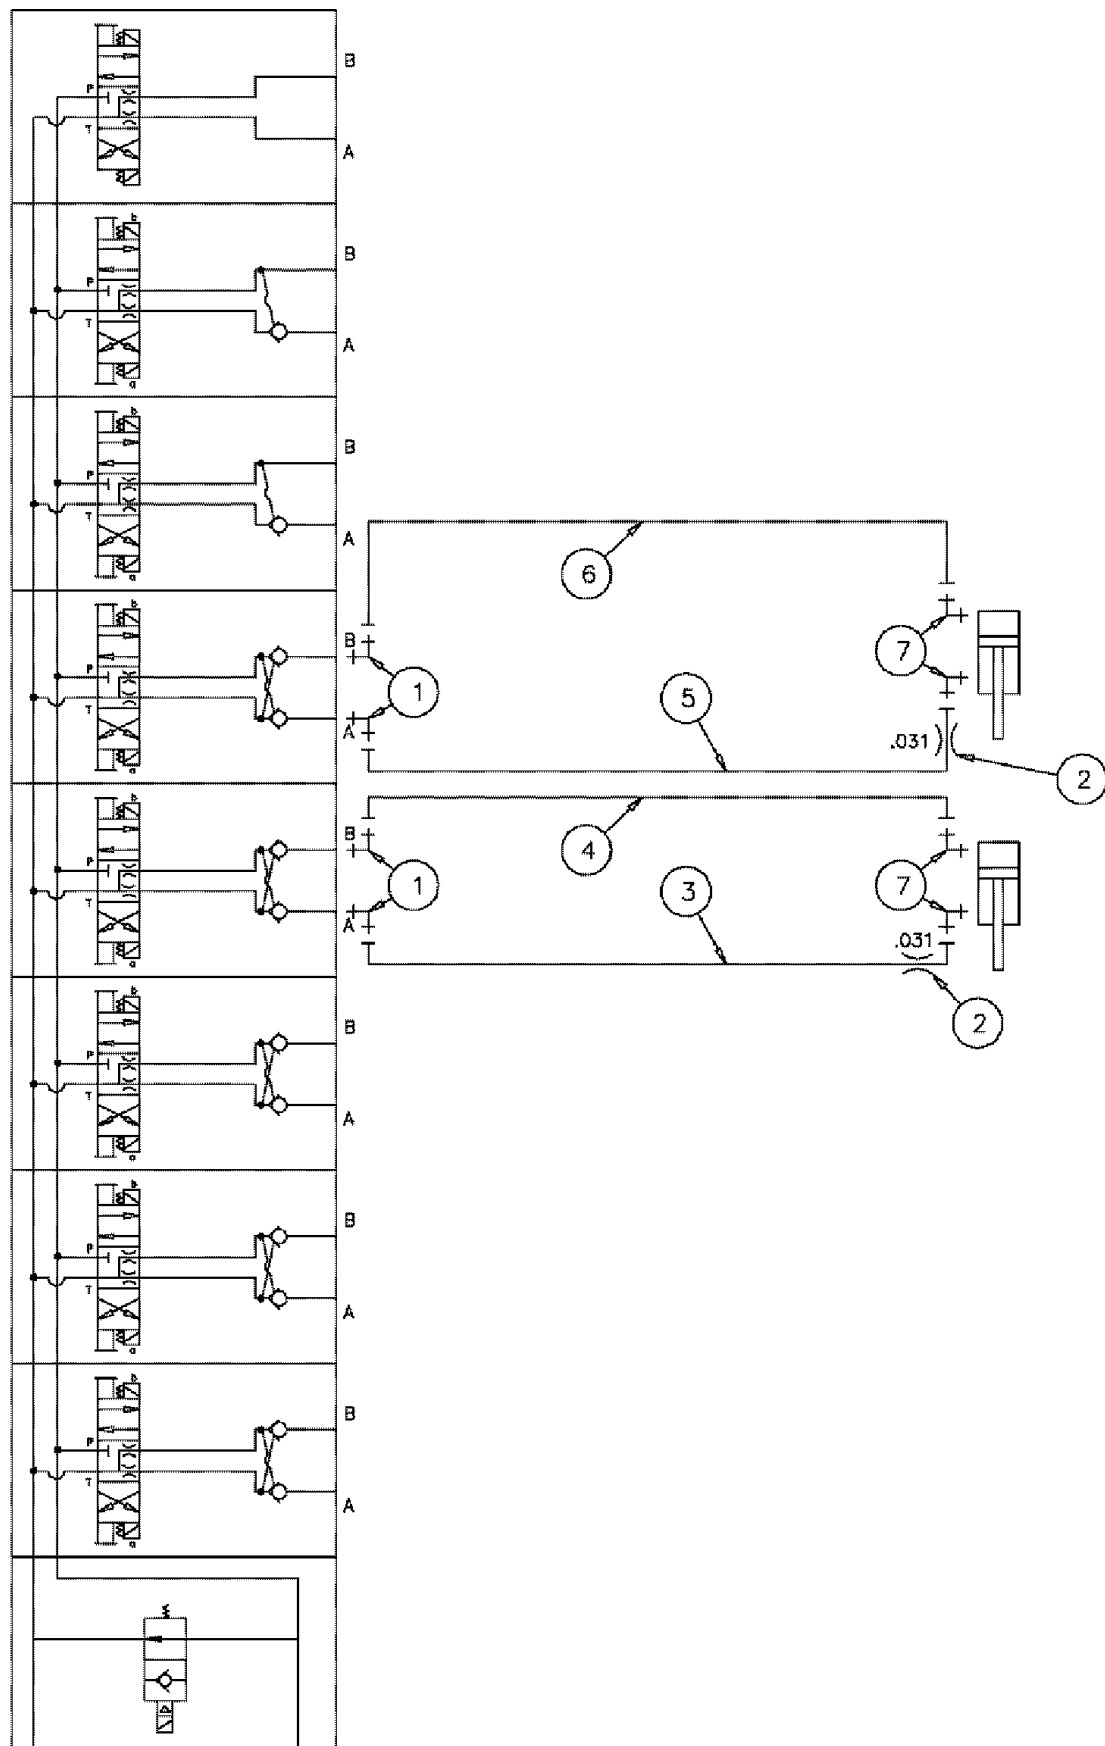

8 BOOM HEIGHT

7 RH BOOM LEVEL

6 LH BOOM LEVEL

5 LH OUTER BOOM FOLD

4 RH OUTER BOOM FOLD

3 AXLE ADJUST

2 LH INNER BOOM FOLD

1 RH INNER BOOM FOLD

UNLOADING MODULE

SPX3310 PATRIOT SPRAYER

06-024 BOOM OUTER FOLD HYDRAULIC GROUP - BEFORE SERIAL #20002

сылка	Номер детали	Кол-во	Описание
1	BN22160		AR ELBOW, 90 -6 SAE -4 JIC
2	BN324317		AR VALVE, RESTRICTOR, 0032, -6JIC
3	87271567		AR HOSE, 4 X 470"
4	87271566		AR HOSE, 4 X 452"
5	87269777		AR HOSE, 4 X 540"
6	87269778		AR HOSE, 4 X 525"
7	BN445003		AR O-RING, 6 MB-6 MJ X 90