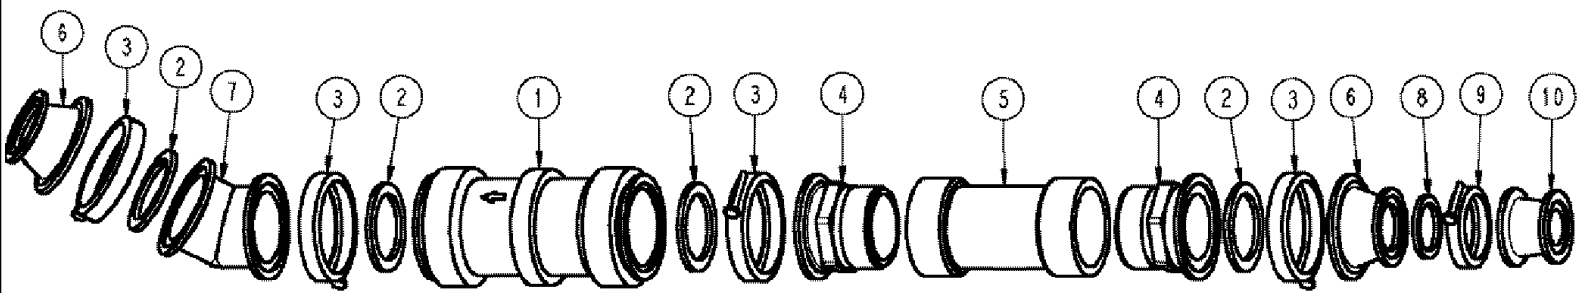

SPX3310 PATRIOT SPRAYER

09-017 FLOWMETER PLUMBING, HIGH, STD

сылка	Номер детали	Кол-во	Описание
1	87265852	1	HYDROMETER, FLOWMETER RFM200 HP W/RES, SEE FIG 09-018
	BN321302	1	METER, RFM200, 2X, W/RSTR, INDICATES OLD PART NUMBER OR CAN ORDER NEWER PART NUMBER LISTED ABOVE
2	BN321073	4	GASKET, MANIFOLD-3"
3	BN321074	4	CLAMP, MANIFOLD-3"
4	BN321078	2	ADAPTER, MANIFOLD-3" X 3" M
5	87268164	1	PIPE, W/M, HIGH FLOW
6	BN321072	2	REDUCER, 3" FLG X 2" FP FLG
7	87266599	1	ELBOW, 3" X 45
8	BN313772	1	GASKET, 2" FULL PORT EPDM
9	BN313773	1	CLAMP, 2" FULL PORT
10	BN322100	1	REDUCER, 2" FP FLG X 2" FLG