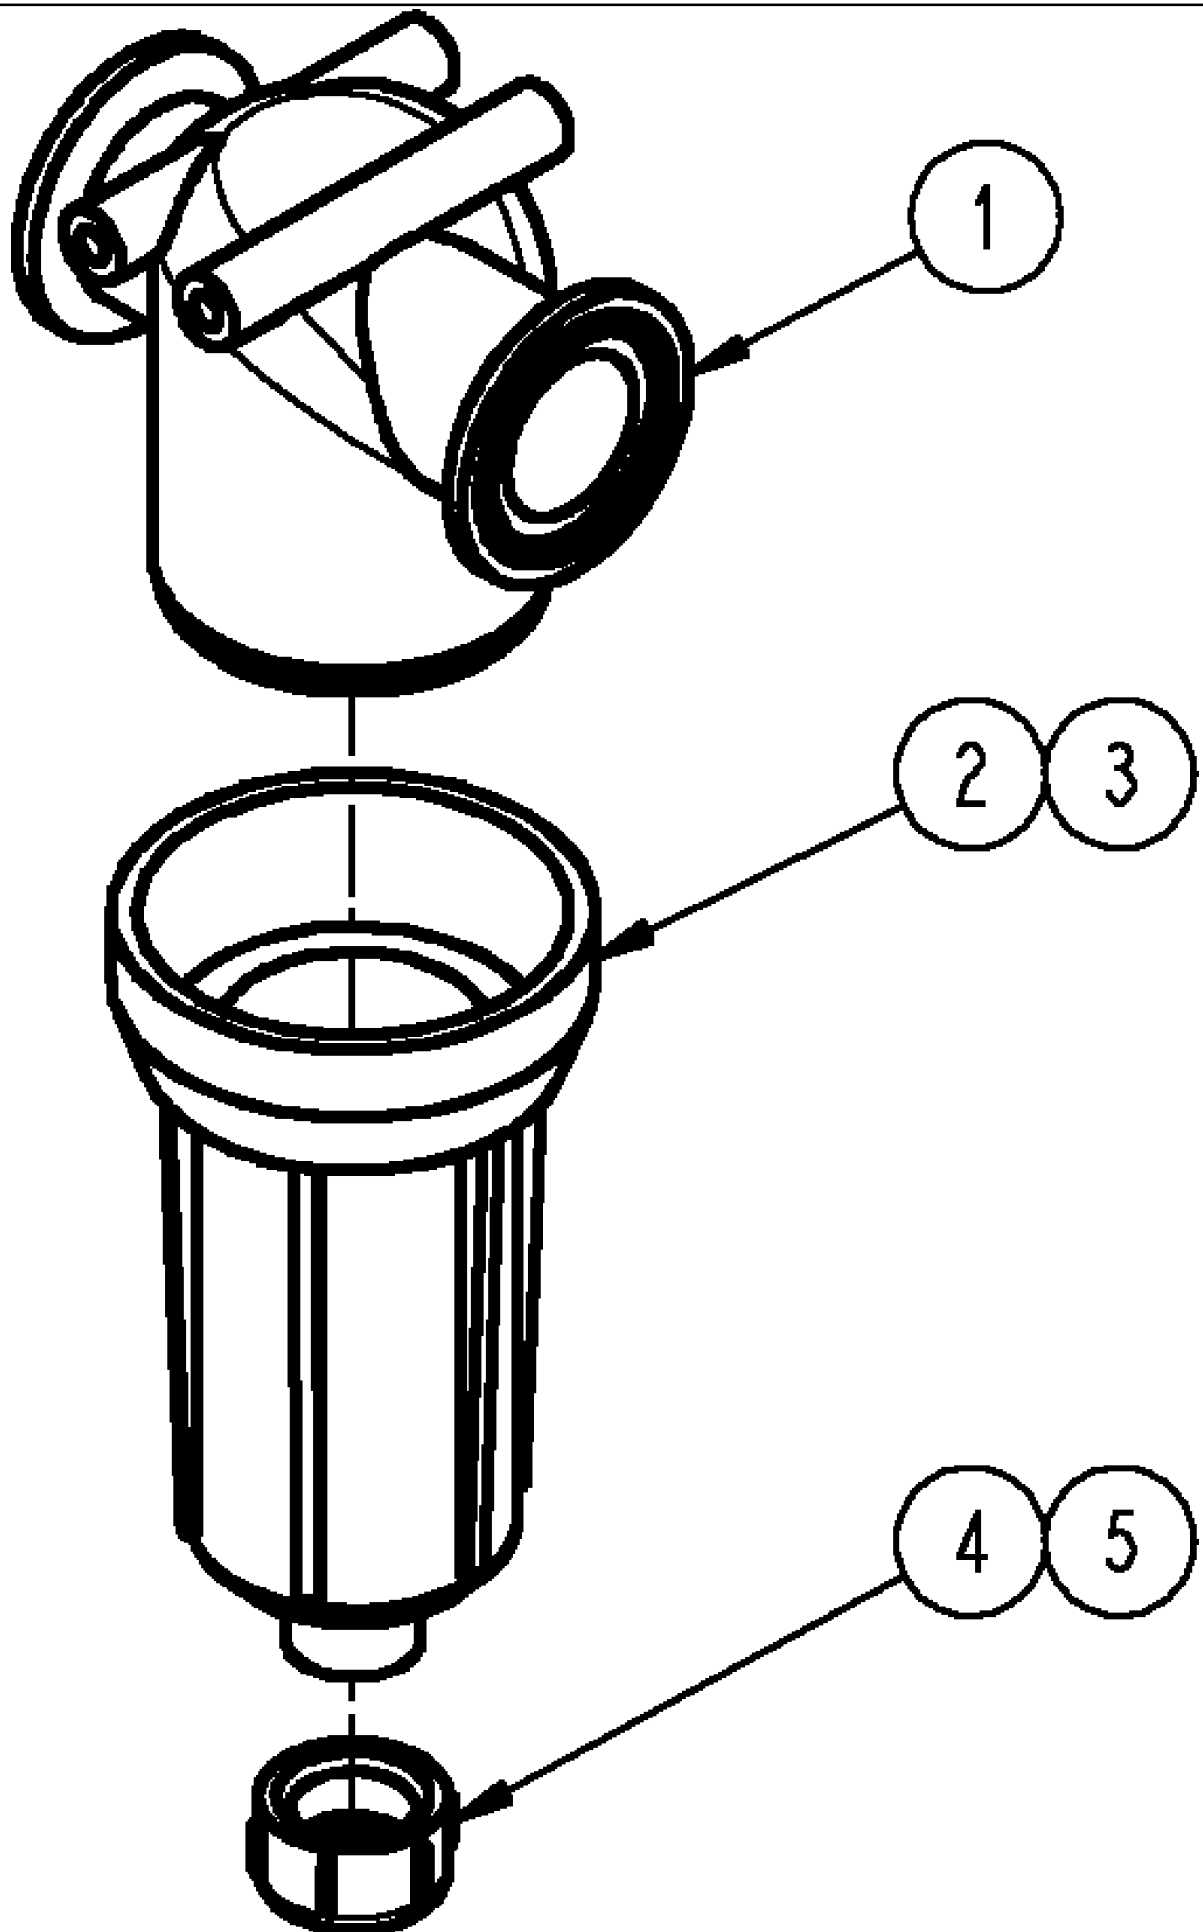

SPX3310 PATRIOT SPRAYER

09-035 BOOM STRAINER

сылка	Номер детали	Кол-во	Описание
1	87268603	1	HEAD, STRAINER
2	87268606	1	PAN, GRAY
3	87268605	1	GASKET, EPDM, BOWL
4	87265585	1	COVER, 1" NPT, W/O-RING GROOVE
5	87270666	1	LINING, SUPPORT, EPDM, CAP