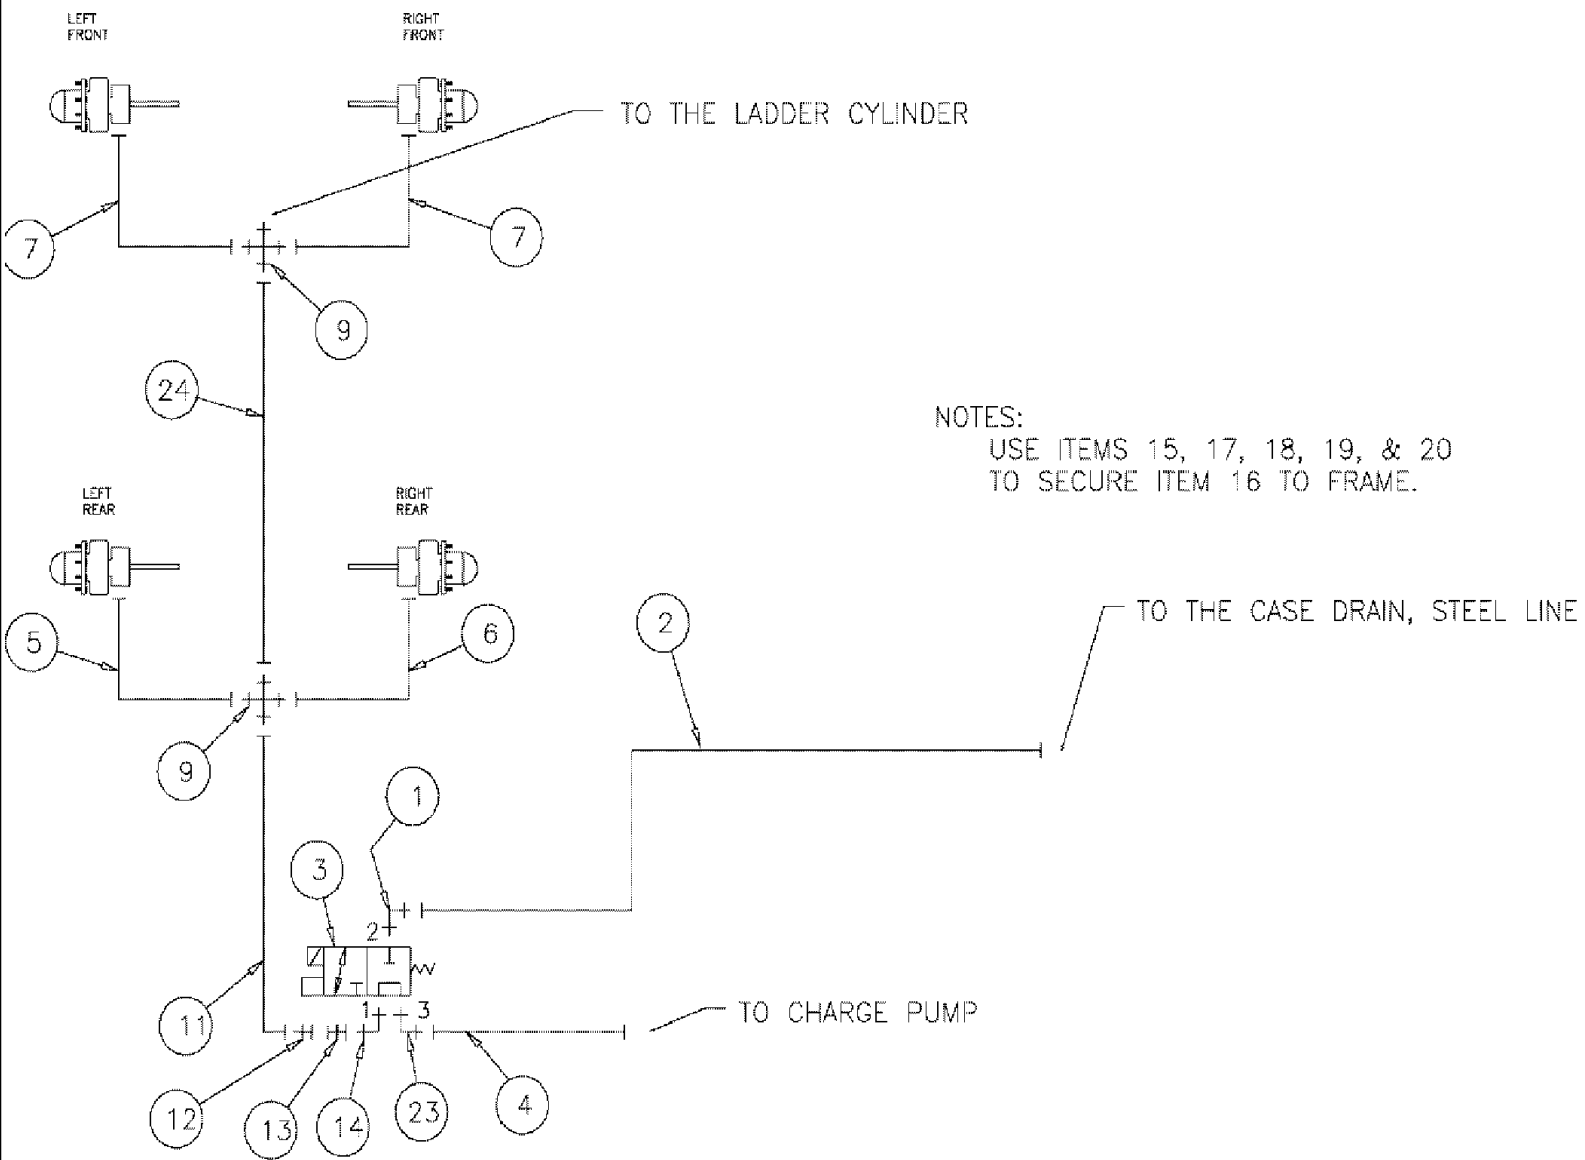

SPX3310 PATRIOT SPRAYER

06-005 PARK BRAKE GROUP - SERIAL #7440 AND LATER

сылка	Номер детали	Кол-во	Описание
1	BN445003	1	O-RING, 6MB-6MJ X 90
2	87272653	1	HOSE, 4 X 55 , ASN 20057
	87269491	1	SLEEVE, 6 X 32, INDICATES OLD PART NUMBER OR CAN ORDER NEWER PART NUMBER LISTED ABOVE
3	87271739	1	VALVE SECTION, HYD, BRAKE-W/DEUT
4	BN303128	1	SLEEVE, 1/4 ID X 48 100R1
5	87272041	1	HOSE, 4 X 175"
6	87272038	1	HOSE, 4 X 161"
7	87272039	2	HOSE, 4 X 154"
9	BN302462	2	FITTING, 4MOR-4MOR-4MOR-4MOR
10	614-10025	1	BOLT, Hex, M10 x 25, 8.8, Full Thd,
11	87272043	1	HOSE, 4 X 15"
12	BN307992	1	COUPLING, DIAGNOSTIC -4MNPT
13	BN307993	1	NIPPLE, LUBE, DIAGNOSTIC -6FFOR
14	BN302553	1	ELBOW, 6MOR-6MB X 90
15	87529312	1	WASHER, 11 X 24 X 3MM HND DOR
16	86986454	1	BRACKET, SUPPORTING, BRAKE VALVE
17	832-46410	1	NUT, LOCK, M10 x 1.5, CI 8, TLN
18	814-6050	2	BOLT, Hex, M6 x 50, 8.8,
19	87529314	2	WASHER, 6.6 X 12.5 X 2MM HND DOR
20	832-46406	2	NUT, LOCK, M6 x 1, CI 8, TLN
21	BN55217	1	T, M, JIC9/16, (06) , BSN 20057
22	87269492	1	SLEEVE, 6 X 40" , BSN 20057
23	BN22160	1	ELBOW, 6MB-4MJ X 90
24	87272040	1	HOSE, 4 X 154"