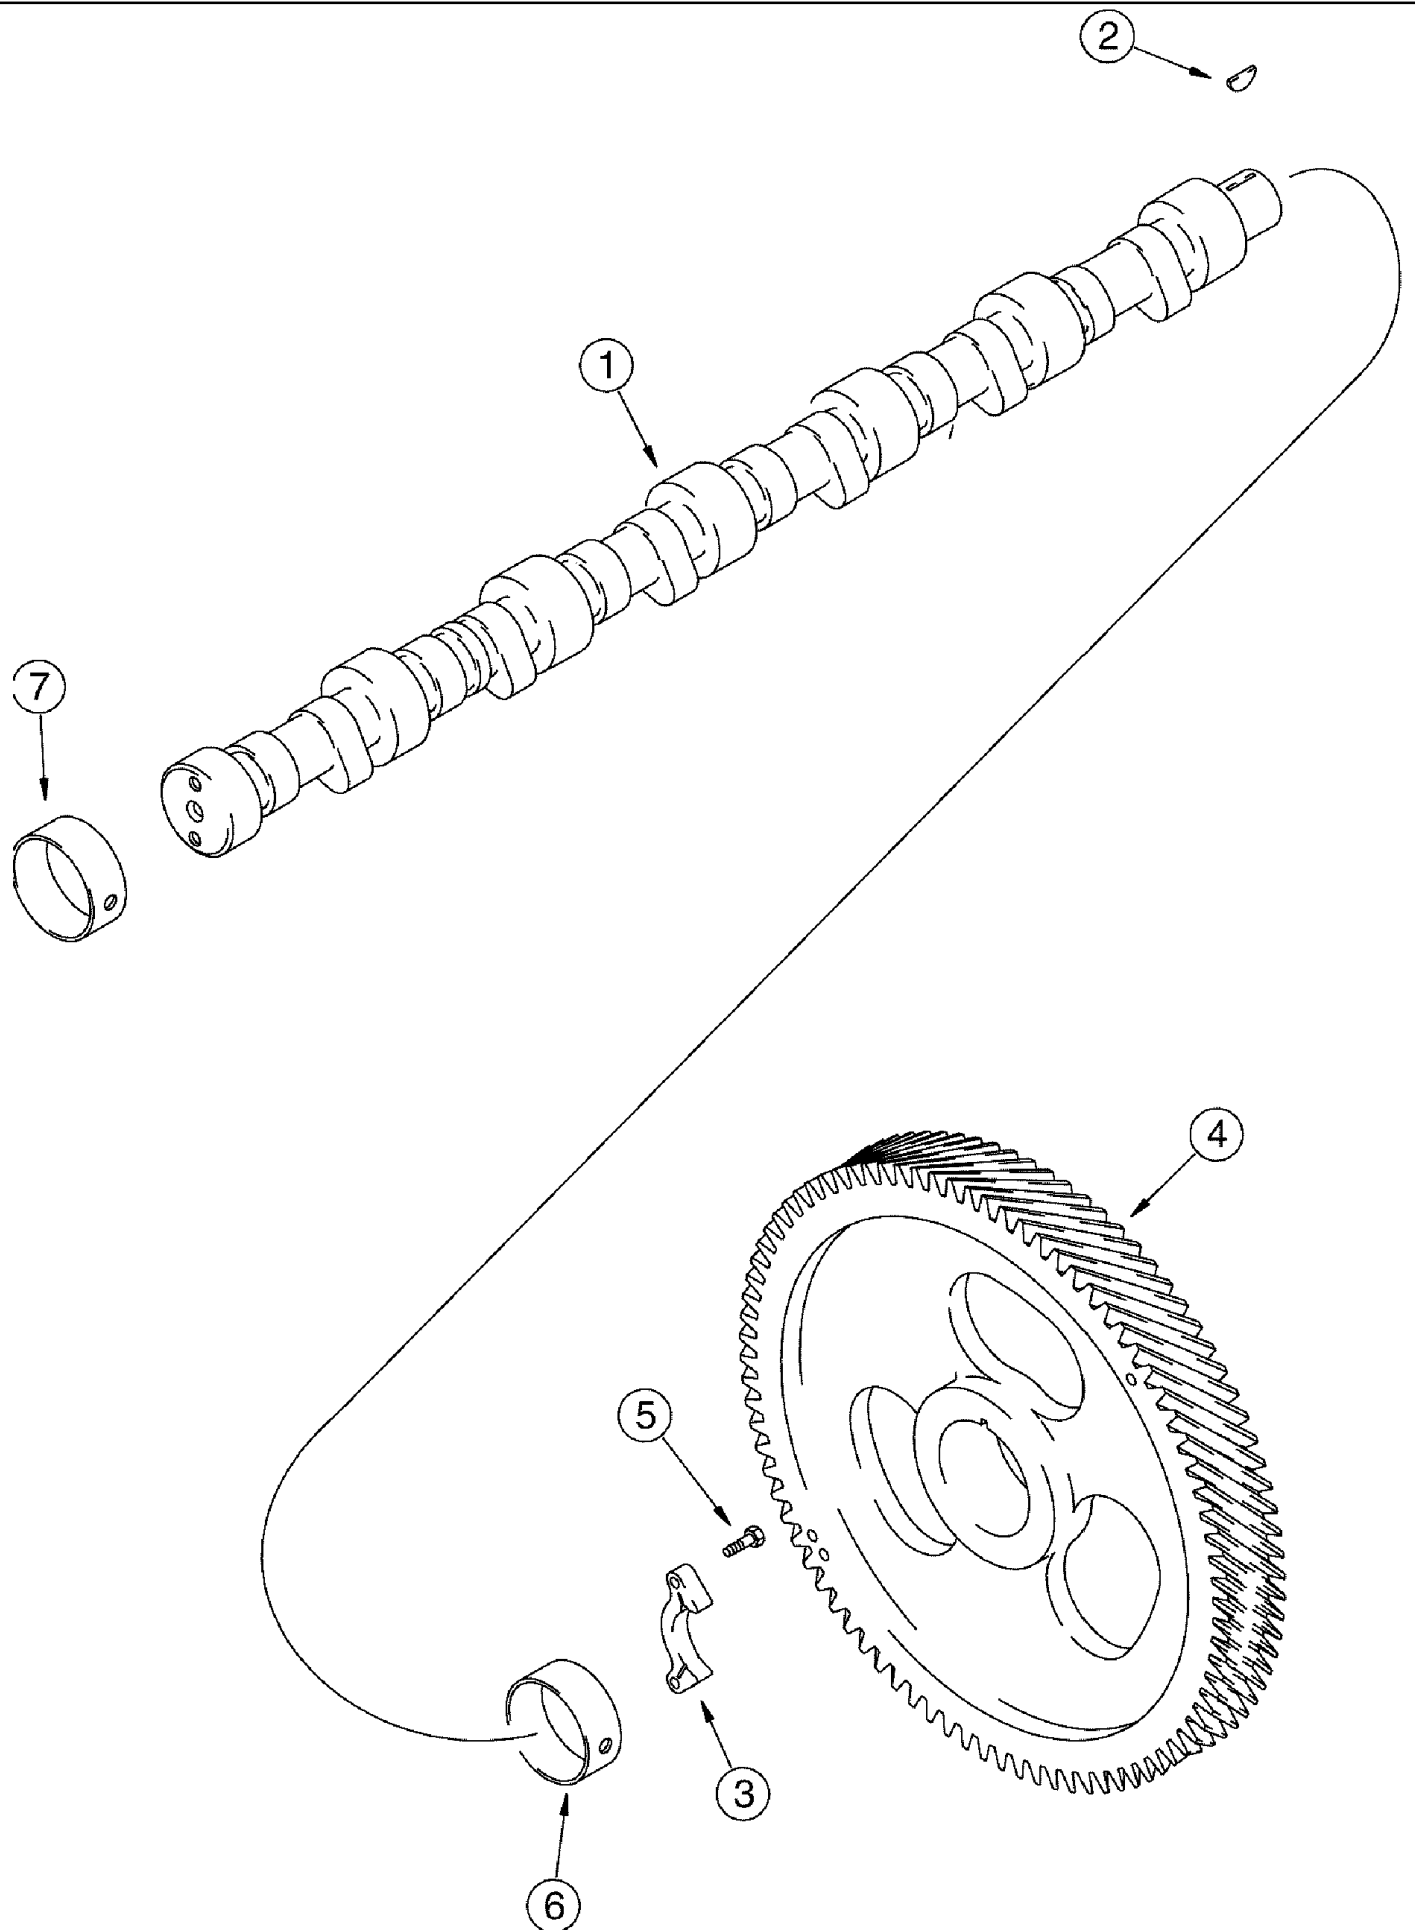

SPX3310 PATRIOT SPRAYER

03-018 CAMSHAFT

сылка	Номер детали	Кол-во	Описание
1	J929886	1	CAMSHAFT,
2	836-4065	1	WOODRUFF KEY, M4 x 6.5 x 15.72,
3	J927155	1	SUPPORT,
4	J929028	1	PINION,
5	J900227	2	SCREW, Hex, M8 x 1.25 x 22, SPECIAL
6	J940059	1	BUSHING, FRONT
7	J903242	6	BEARING, INTERMEDIATE AND REAR, SERVICE REPAIR ONLY