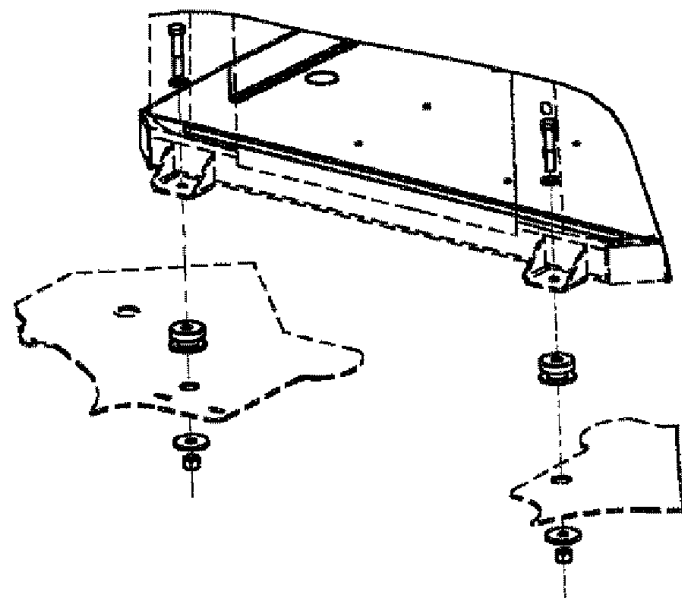

TYPICAL REAR INSTALLATION
MOUNT IS SHOWN AFTER TAIL HAS BEEN FORMED