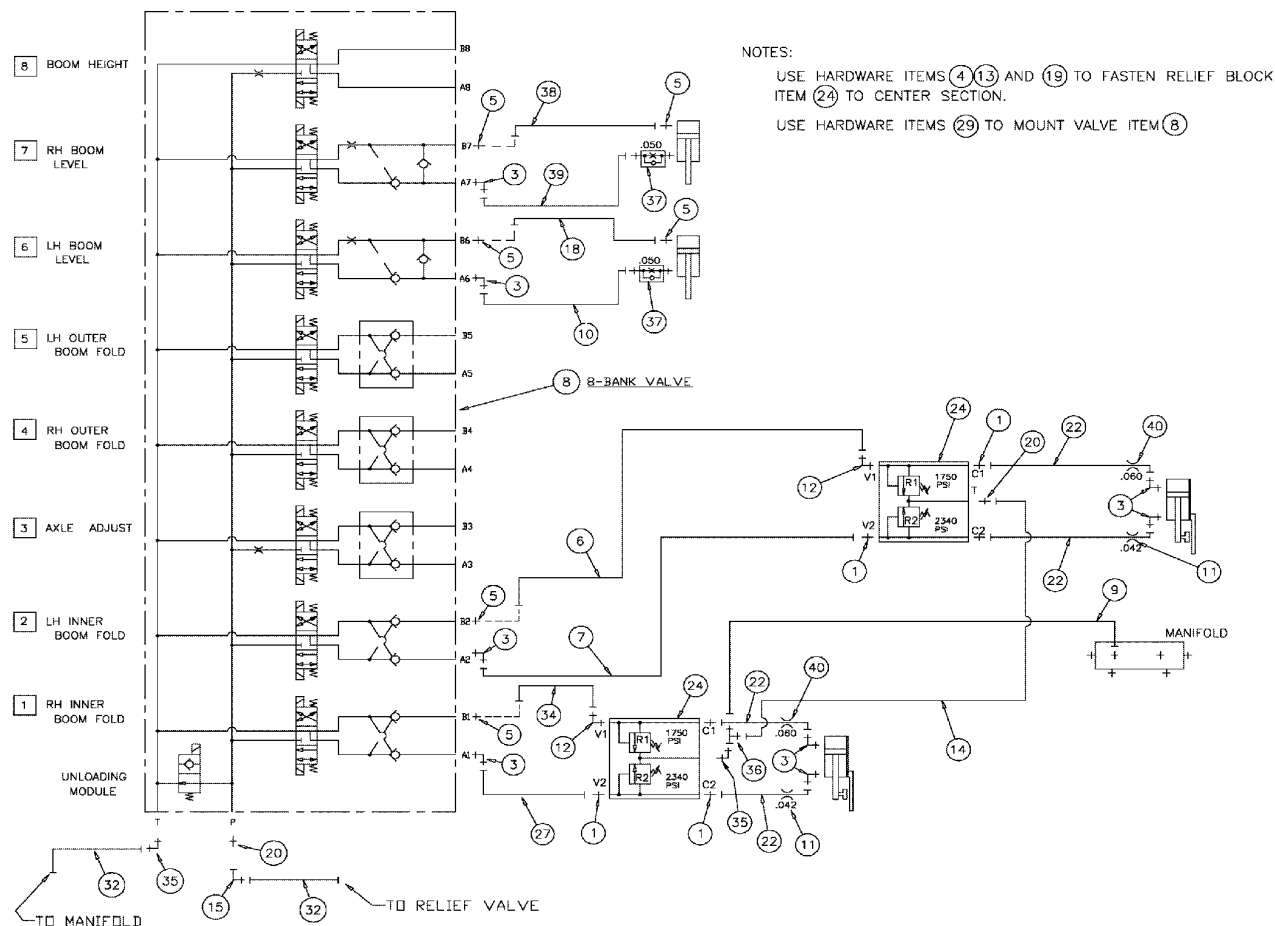

SPX3310 PATRIOT SPRAYER

06-021 BOOM HYDRAULIC GROUP - SERIAL #20002 AND LATER

сылка	Номер детали	Кол-во	Описание
1	BN21249	6	ADAPTER, 8MB-4MJ
3	BN22160	8	ELBOW, 6MB-4MJ X 90
4	496-21034	4	WASHER, 11/32" x 11/16" x 0.89", HDN,
5	BN51589	6	FITTING, 6MB-4MJ
6	87272226	1	SLEEVE, 4 X 195
7	87269480	1	SLEEVE, 4 X 196
8	87271736	1	VALVE SECTION, 8 BANK DEUT, SEE FIG 06-030
9	87271568	1	SLEEVE, 8 X 190
10	87272236	1	SLEEVE, 4 X 291
11	BN319640	2	VALVE, RESTRICTOR, #4 JIC (.042)
12	BN445005	2	O-RING, 90, 37 FLR08
13	87342743	4	BOLT, 5/16-18 X 2-3/4, 5 DOR
14	87269499	1	SLEEVE, 8 X 62
15	BN53713	1	ADAPTER, 3/4-16 JIC 90 DEG
18	87272235	1	HOSE ASSY., 4 X 273
19	231-4145	4	NUT, LOCK, 5/16"-18, GB, HH, TLN
20	BN444004	2	FITTING, 37 FLARE
22	BN67538	4	HOSE ASSY., 1/4" ID X 24"
24	BN322491	2	VALVE SECTION, HYD, DOUBLE RELIEF
27	87269501	1	SLEEVE, 4 X 135
29	614-8020	4	BOLT, Hex, M8 x 20, 8.8,
32	BN53528	2	SLEEVE, 1/2 X 72"100R2
34	87272225	1	SLEEVE, 4 X 142
35	BN53594	2	FITTING, 8MJ-8MB X 90
36	BN53452	1	TEE, FT, TEE, JIC-3/4-16, ML-FML
37	87270151	2	VALVE SECTION, HYD, .050
38	87272237	1	SLEEVE, 4 X 209
39	87272238	1	SLEEVE, 4 X 227
40	87270621	2	ORIFICE, #4 JIC (.060)