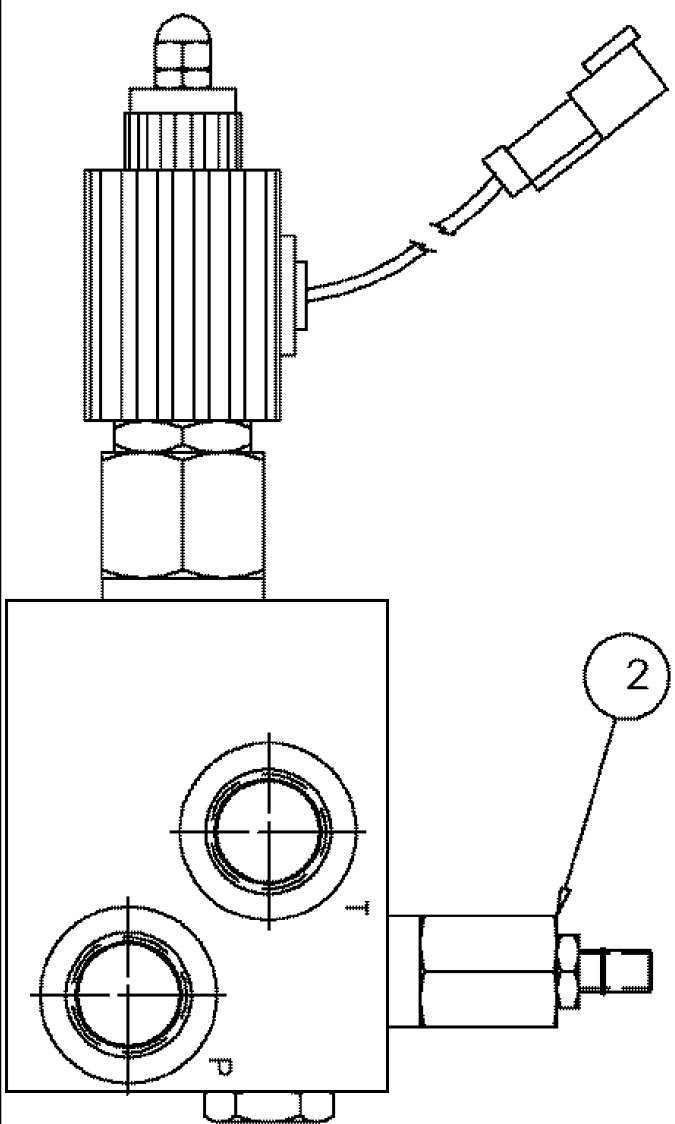

SPX3310 PATRIOT SPRAYER

06-035 PRODUCT VALVE W/FITTINGS

сылка	Номер детали	Кол-во	Описание
1	BN302655	3	FITTING, 12 MOR-12MB
2	BN302568	1	ELBOW, 12 MOR-12MB X 90
3	86986093	1	VALVE, PRODUCT, W/O FTNG