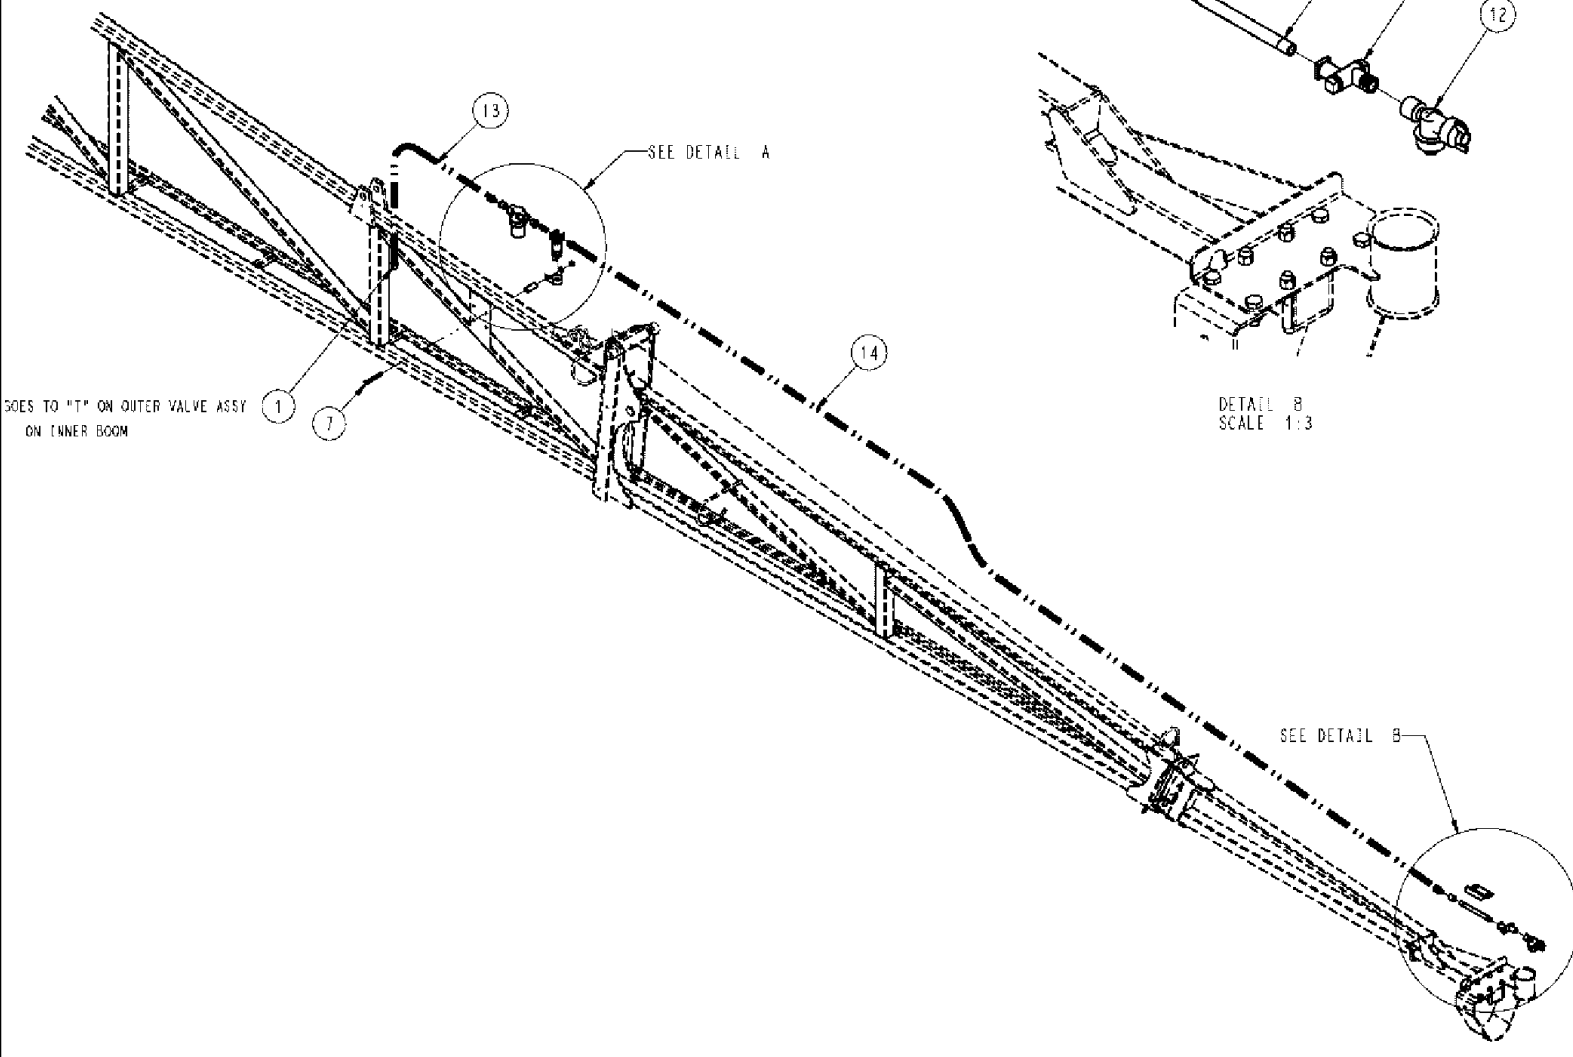

DETAIL A
SCALE 1:3

SPX3310 PATRIOT SPRAYER

11-012 FENCE ROW NOZZLE GROUP, 90', RIGHT BOOM

сылка	Номер детали	Кол-во	Описание
1	BN2399412	1	CONNECTOR, HYD., TUBE MC38038
2	BN2399403	3	CONNECTOR, TUBE MC38014
3	343778A1	1	SOLENOID, VALVE, 1/4 NPT
4	BN50759	1	NUT, 3/8-16, NLN, SS
5	BN50146	1	WASHER, 3/8, FW, SS
6	515-23365	1	CLAMP, 1 7/16", Insul, 3/8" Bolt,
7	BN50272	1	BOLT, 3/8-16 X 2.75, HH, SS
8	86986105	1	CLAMP, NOZZLE
9	BN73015	1	COUPLING, 1/4" NPT SS FULL
10	BN313361	1	NIPPLE, LUBE, 1/4" NPT X 6.0SS
11	BN313256	1	NOZZLE INJECTION, W/SWIVEL
12	BN313255	1	NOZZLE INJECTION, W/CHECK VALVE
13	BN322073	1	TUBE, BLACK, 3/8 X 36"
14	BN313230	1	TUBE, BLACK, 3/8 X 220
15	86986808	1	NIPPLE, LUBE, NIP, .25 X SHORT, PP
16	87565152	1	STRAINER, ELEMENT, .5FP, 50 MESH, PP
	87577399	1	SCREEN, 50 MESH, SS, SERVICE PARTS FOR REF. 16
	87577400	1	STRAINER, ELEMENT, HEAD, .50 MP, SERVICE PARTS FOR REF. 16
	87577401	1	SUCTION BOWL, MINI, BLK, SERVICE PARTS FOR REF. 16
	87577402	1	VITON, SERVICE PARTS FOR REF. 16
17	BN304521	2	REDUCER, .50MP .25FP, PP
18	BN300892	1	TUBE, 3/8 BOLT