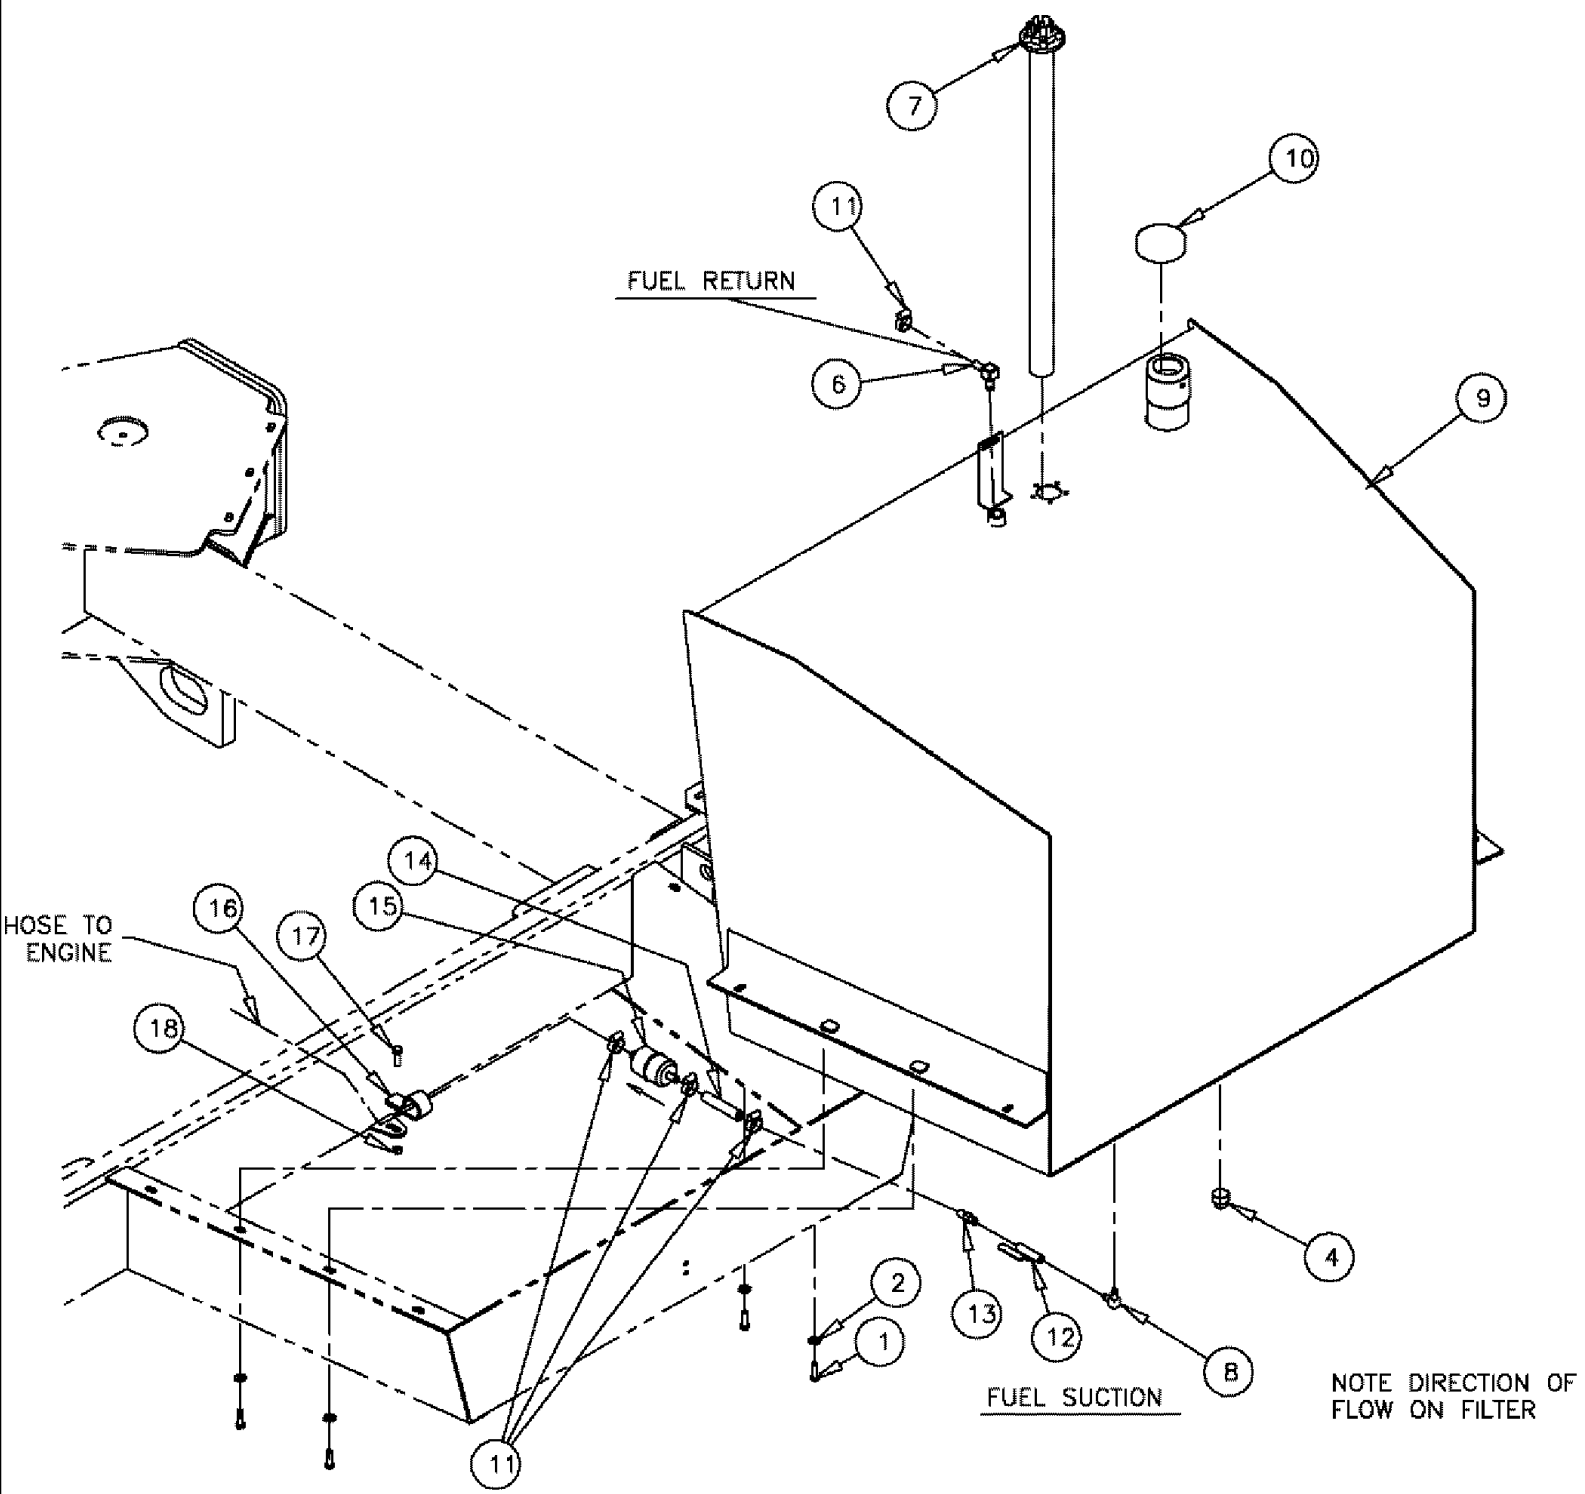

NOTES:

1) ITEM 10 IS SECURED TO REAR OF FUEL TANK USING ITEMS 9(2) AND 12.

SPX3310 PATRIOT SPRAYER

04-001 FUEL TANK HOOD GROUP

сылка	Номер детали	Кол-во	Описание
1	87268619	1	HOOD, FUEL TANK
2	BN303232	1	MOUNTING PARTS, HEADLAMP, L.H.
3	BN303233	1	MOUNTING PARTS, HEADLAMP, R.H.
4	BN303231	2	MOUNTING PARTS, HEADLAMP BACK
5	614-6020	8	BOLT, Hex, M6 x 20, 8.8,
6	BN300488	8	WASHER, M6, FW, 8.8
7	BN303821	10	RIVET, POP, .18 X .57 STEEL
8	614-8030	4	BOLT, Hex, M8 x 30, 8.8,
9	896-15008	6	WASHER, M8 x 21.5 x 2.5, HT, ZND
10	87268943	1	SUPPORT, HOOD, FUEL TANK , ASN 7402
10	87270099	1	SUPPORT, HOOD, INDICATES OLD PART NUMBER OR CAN ORDER NEWER PART NUMBER LISTED ABOVE
11	BN313904	1	SEAL, 23" OF PART 55196
12	832-46408	2	NUT, LOCK, M8 x 1.25, CI 8, TLN