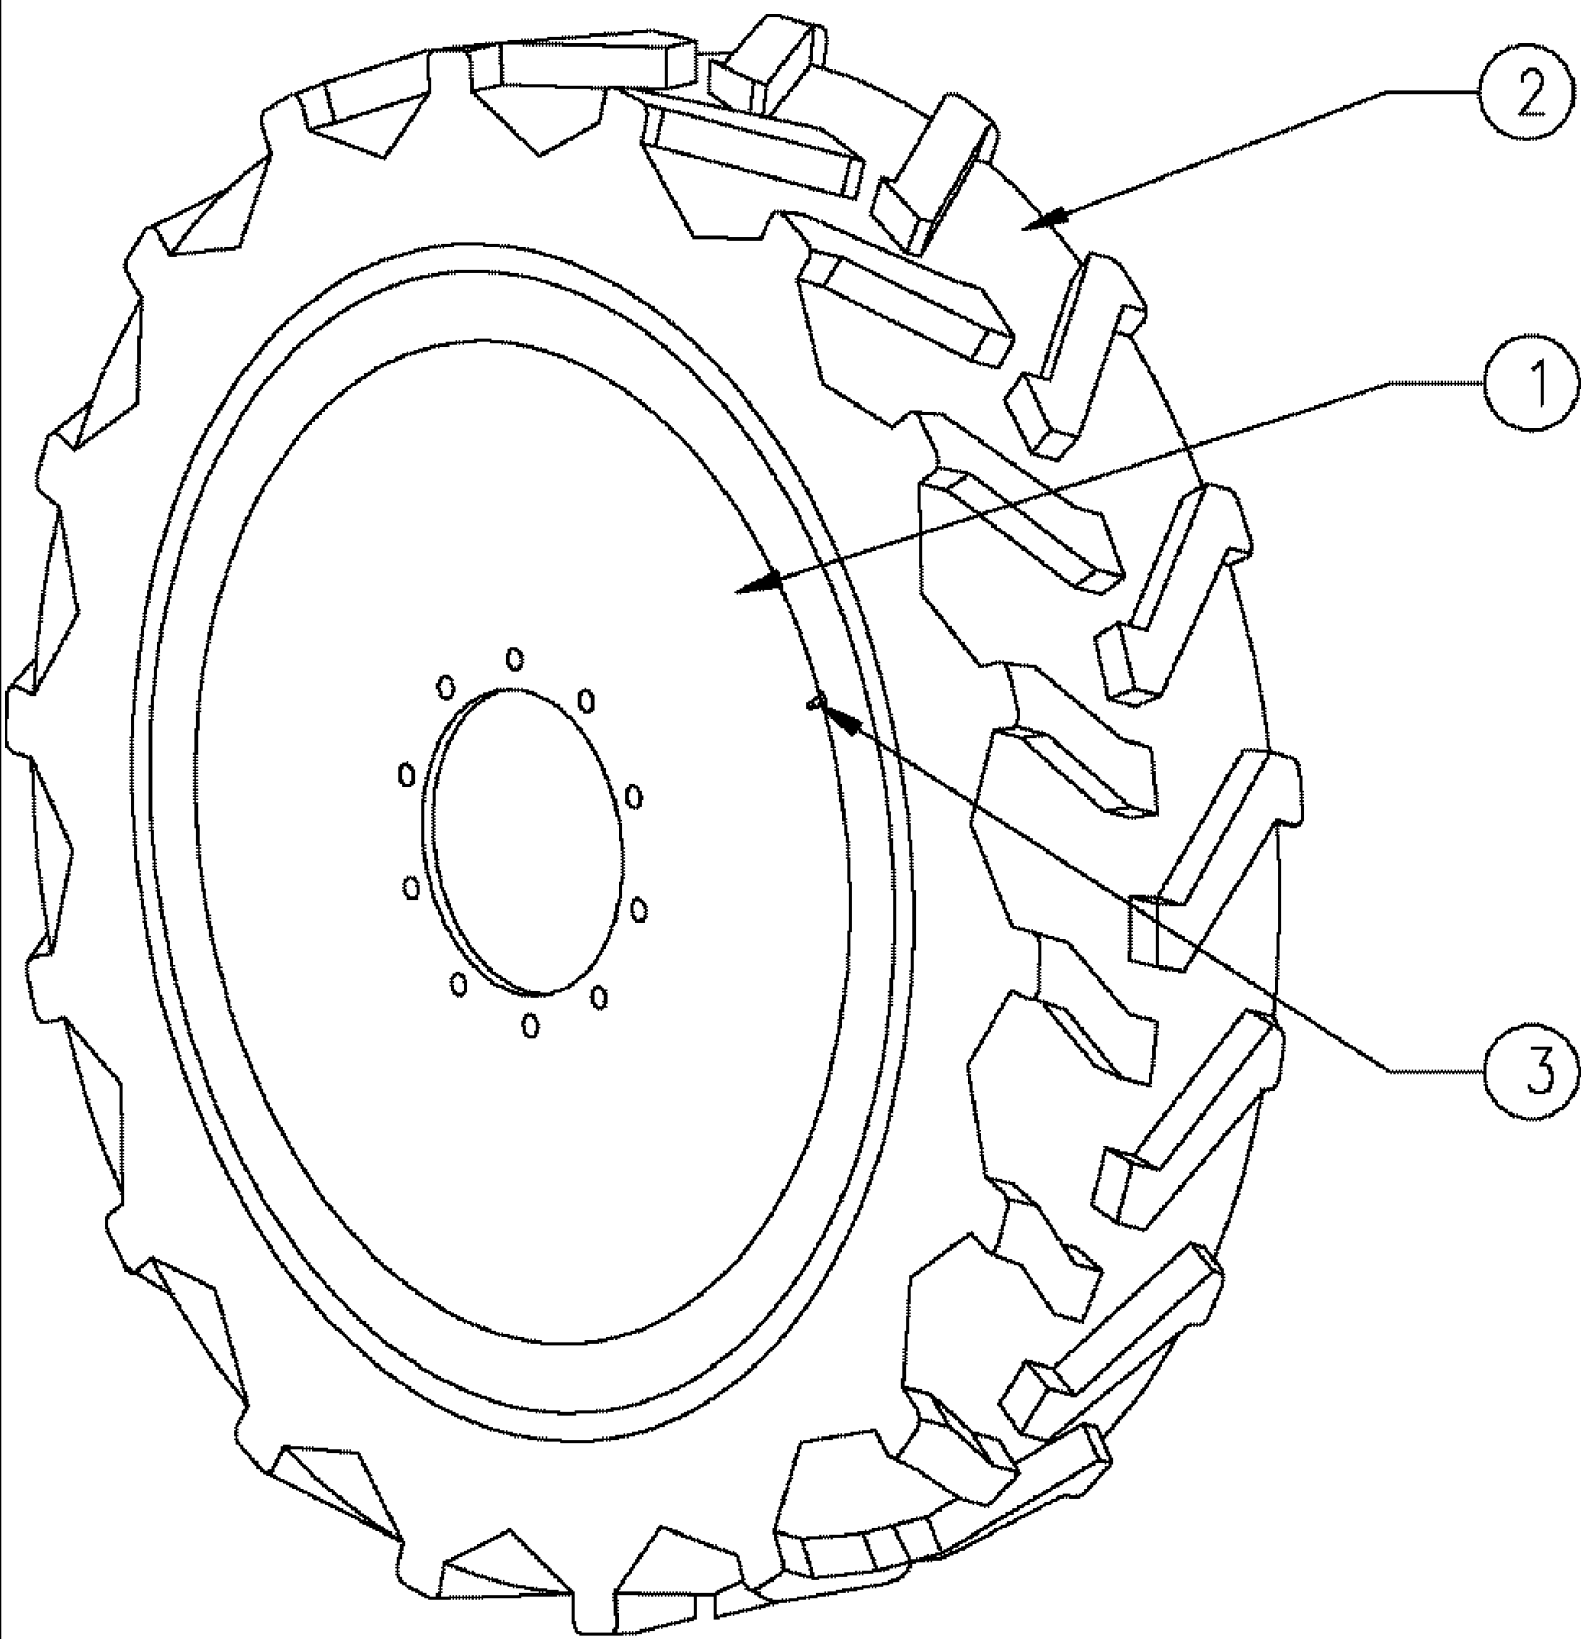

NOTE: Contact your local tire dealer for tire warranty and replacement tires.

SPX3310 PATRIOT SPRAYER

05-006 TIRE KIT, 520/85 R38

сылка	Номер детали	Кол-во	Описание
	342264A1	AR	MTD 520/85 R38 R.H.
1	BN323842	1	WHEEL ASSY, 38 X 18, 10 HOLE
2	311648A1GY	1	520/85R38, 155A8/B
3	362766A1	1	VALVE STEM, TUBELESS
	342265A1	AR	MTD 520/85 R38 L.H.
1	BN323842	1	WHEEL ASSY, 38 X 18, 10 HOLE
2	311648A1GY	1	520/85R38, 155A8/B
3	362766A1	1	VALVE STEM, TUBELESS

NOTE: Contact your local tire dealer for tire warranty and replacement tires.