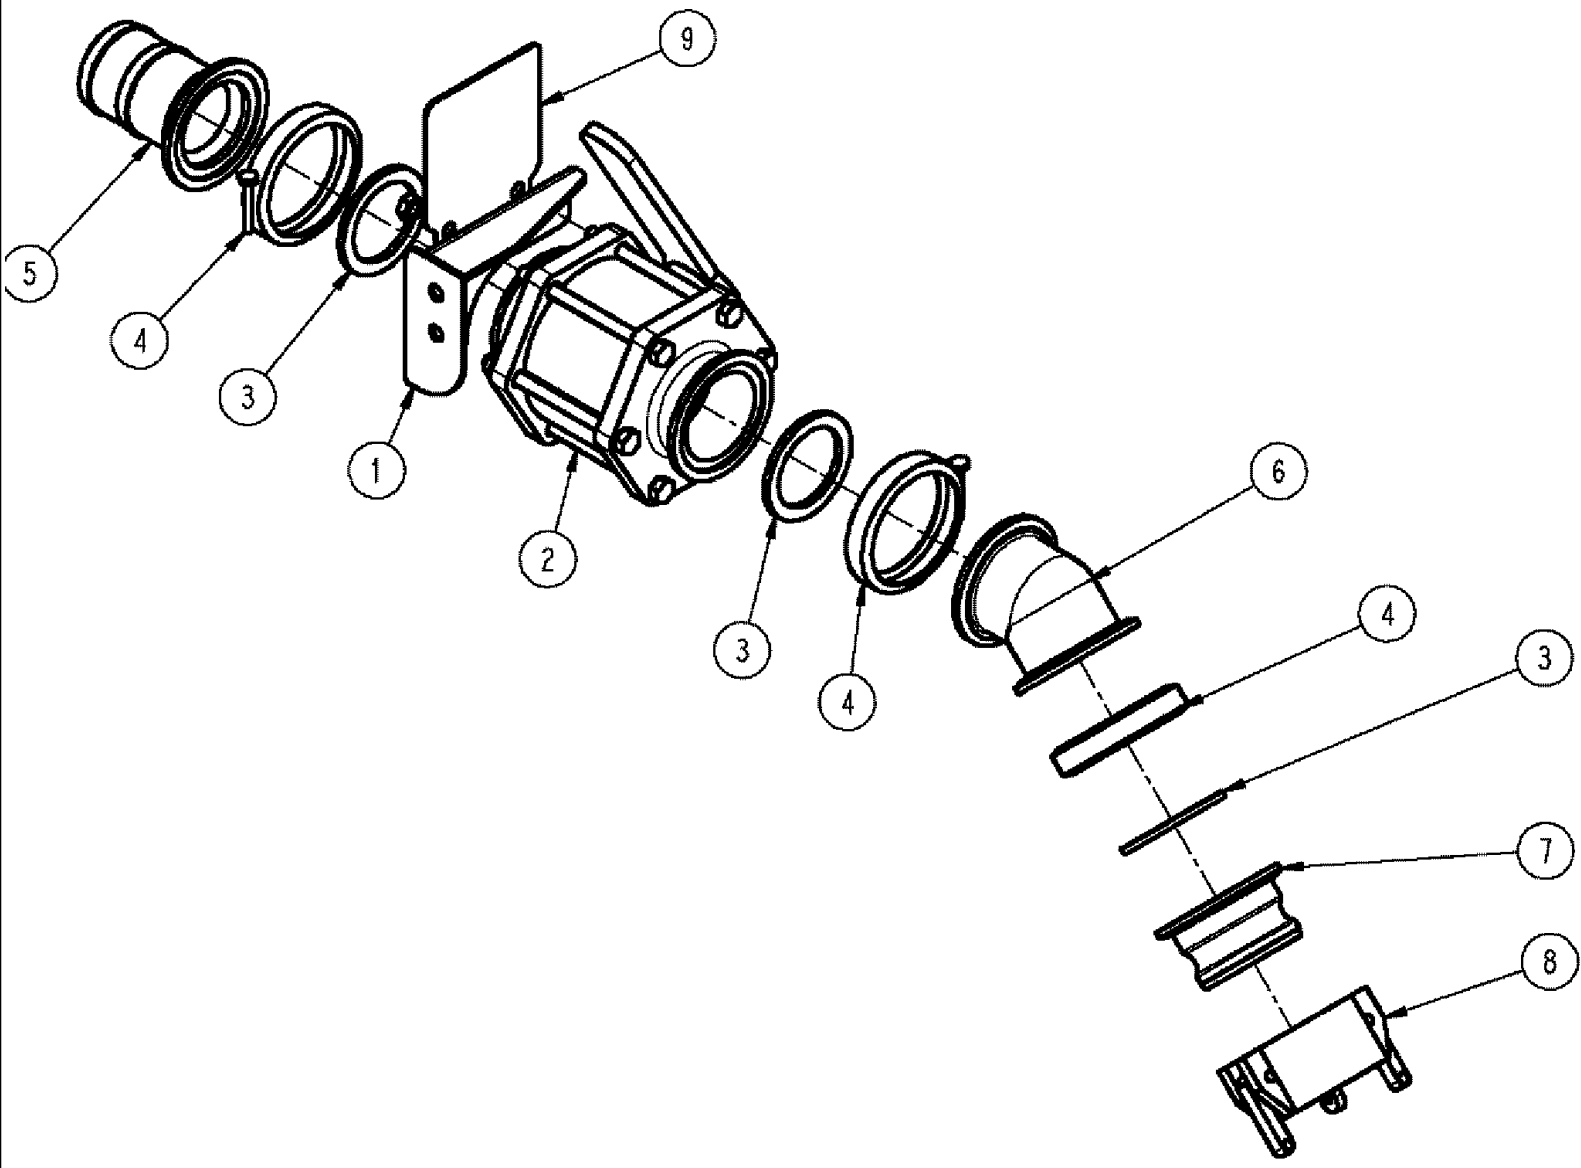

SPX3310 PATRIOT SPRAYER

09-003 FILL GROUP, 3" PRESSURE

сылка	Номер детали	Кол-во	Описание
1	343420A1	1	PLATE, MOUNTING, W/M FILL 3" 778D
2	BN321070	1	VALVE, BALL -3" FLG
3	BN321073	3	GASKET, MANIFOLD-3"
4	BN321074	3	CLAMP, MANIFOLD-3"
5	BN321075	1	MANIFOLD, STR -3" FLG
6	87266599	1	ELBOW, MANIFOLD-3" X 45
7	343025A1	1	ELBOW, 3" MAN. X 3" CAM
8	BN2393384	1	CAP, 3" DUST POLY
9	343188A1	1	PLATE, DECAL TANK FILL