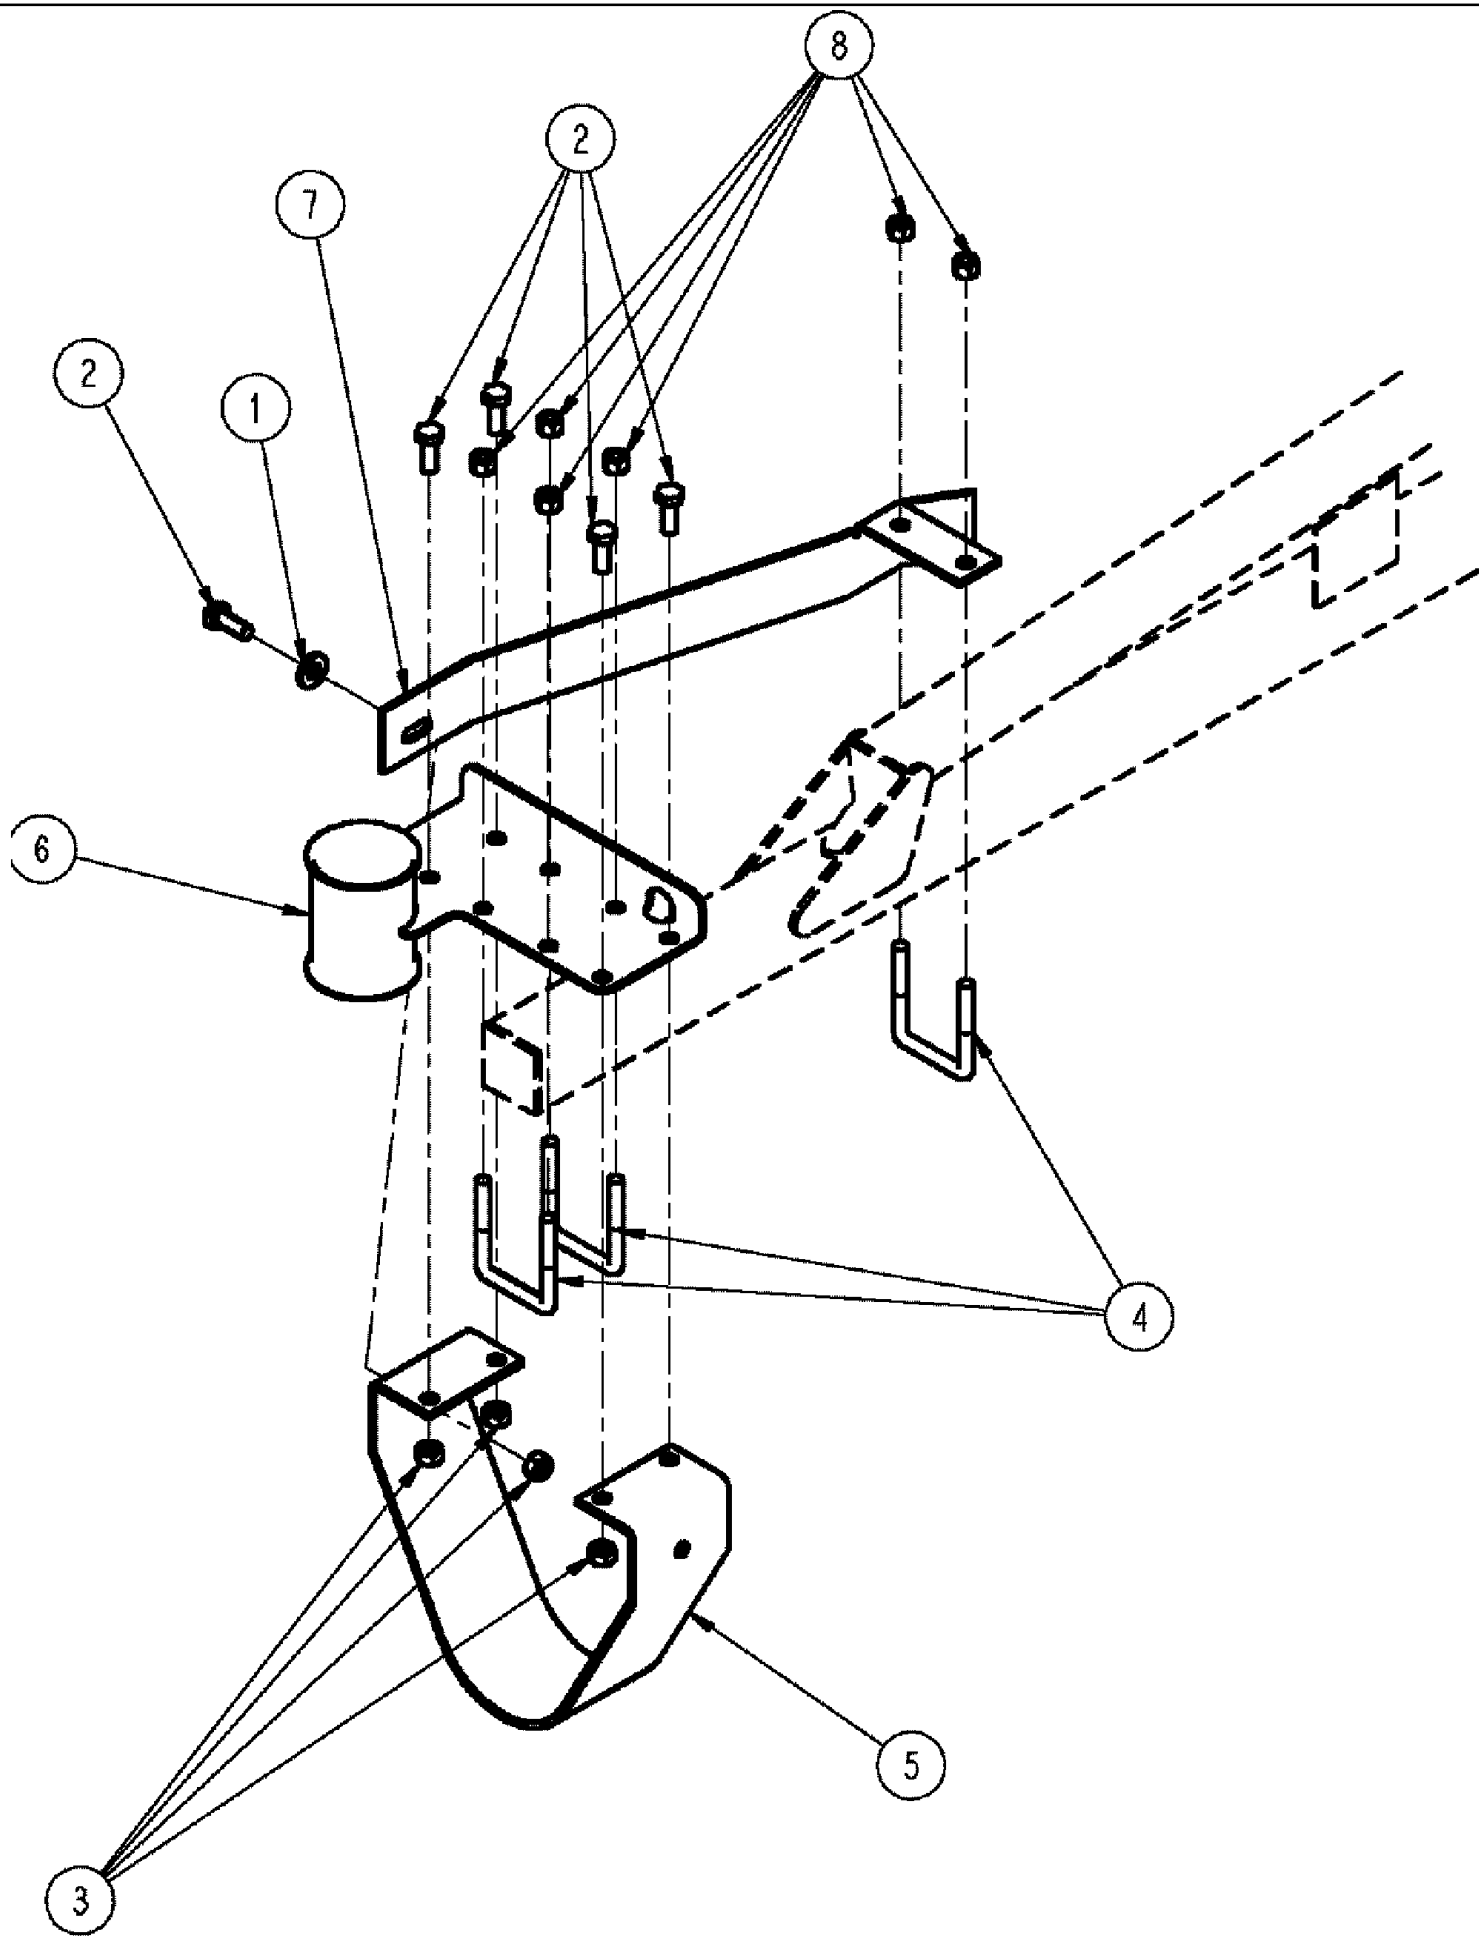

SPX3310 PATRIOT SPRAYER

08-031 SKID GROUP, LEFT

сылка	Номер детали	Кол-во	Описание
1	896-15010	1	WASHER, M10 x 24.5 x 3, HT, FLAT
2	614-10025	5	BOLT, Hex, M10 x 25, 8.8, Full Thd,
3	832-46410	5	NUT, LOCK, M10 x 1.5, Cl 8, TLN
4	BN319919	3	U-BOLT, SQ BND 2.06 ID X 3/8
5	BN313335	1	SKID/SHOE, BOOM BREAKAWAY
6	87266616	1	PLATE, MOUNTING, W/M, OUTER LT FM DR
7	BN319660	1	GUARD, L.H. OUTER BOOM SKID
8	231-4146	6	NUT, LOCK, 3/8"-16, GB, HH, TLN