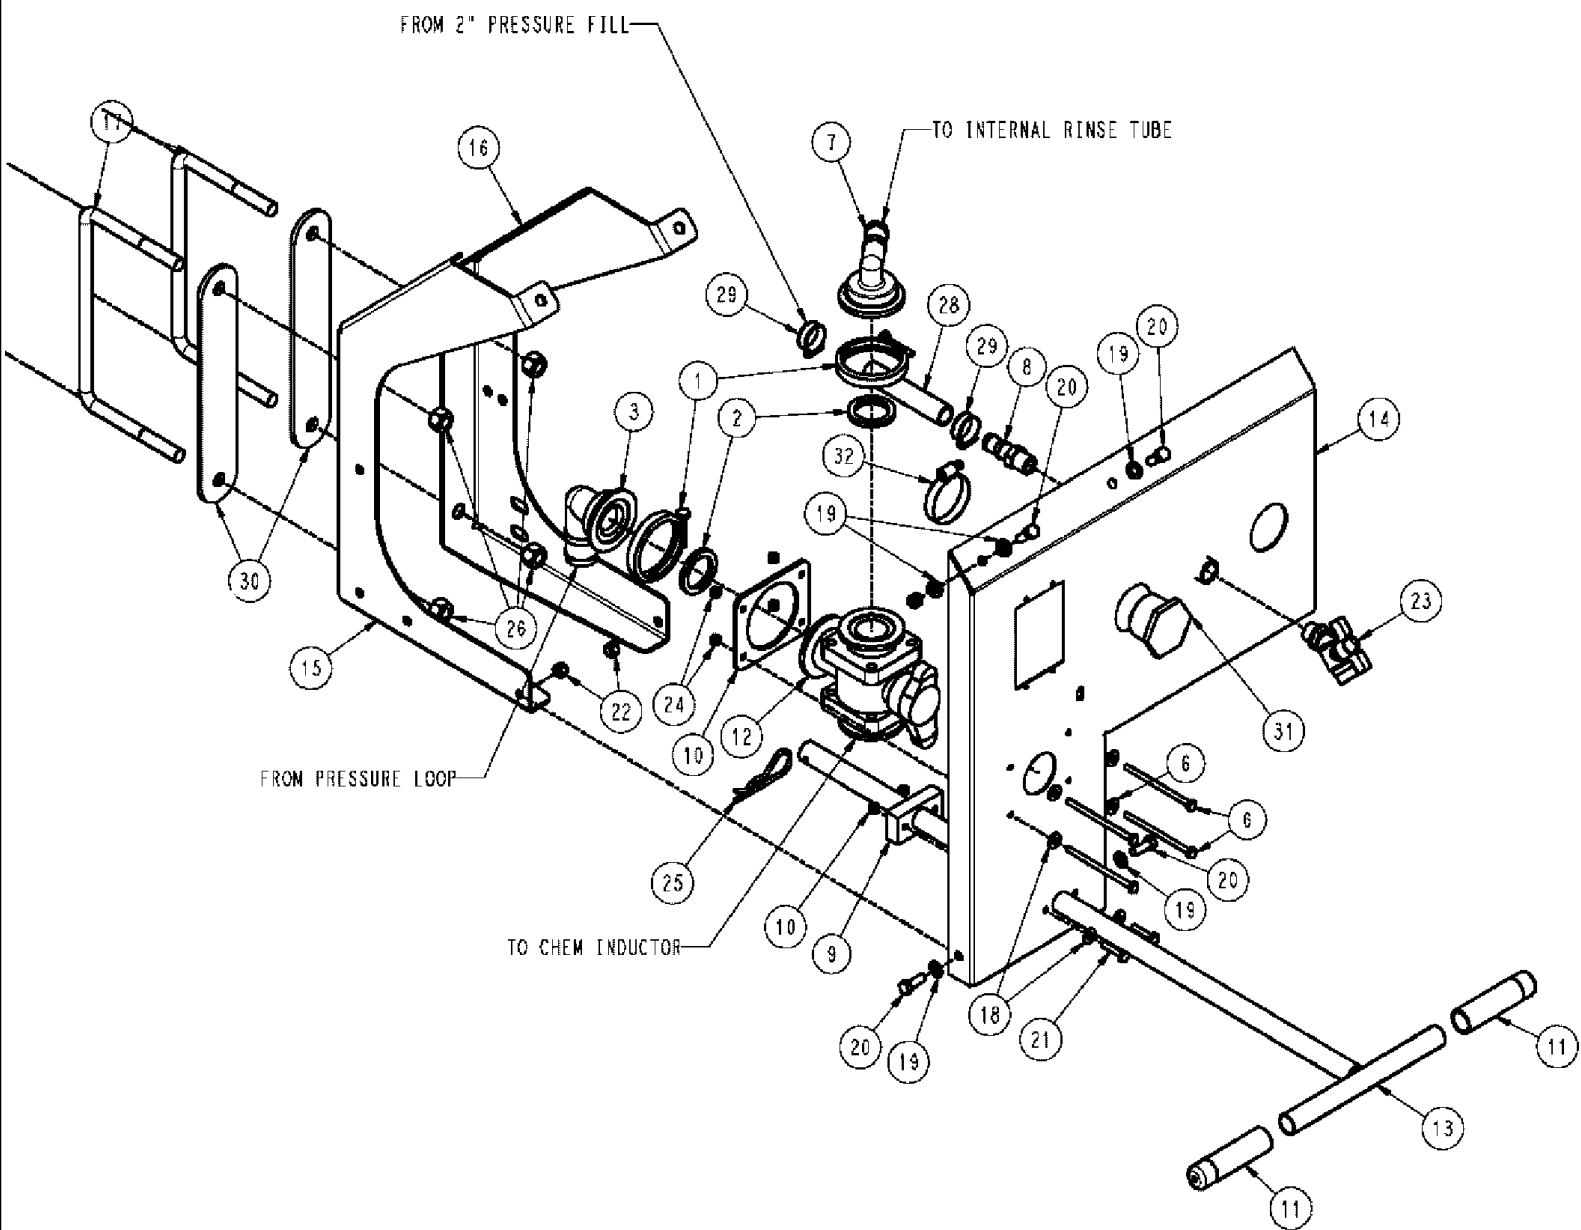

SPX3310 PATRIOT SPRAYER

09-012 OPERATOR STATION GROUP

сылка	Номер детали	Кол-во	Описание
1	BN303199	2	CLAMP, 2" STD FLG
2	BN303204	2	GASKET, 2" EPDM
3	BN304321	1	ELBOW, 90 -2" FLG X 1.5" HOSE
6	BN311764	4	BOLT, 1/4-20 X 4.25, HH, SS
7	BN322003	1	ELBOW, -2" FLG X 1" HOSE
8	BN322536	1	ADAPTER, 1/2" MPT X 3/4" HS
9	BN323177	1	BUSHING, VALVE HANDLE EXT
10	BN323367	1	PLATE, VALVE HOLDER
11	BN323880	2	GRIP, 1" ID VINYL
12	BN324998	1	VALVE, 2" FLG X 2" FLG BL
13	343411A1	1	HANDLE, W/M 3" VALVE 778 D
14	344398A1	1	PLATE, MOUNTING, OPER. STA. PLATE
15	343414A1	1	PLATE, MOUNTING, W/M OP. STA LH 778D
16	343418A1	1	PLATE, MOUNTING, W/M OP. STA RH 778D
17	343924A1	2	BOLT, U, M16-2, 150 X 256
18	BN50138	6	WASHER, 1/4, FW, SS
19	BN50146	6	WASHER, 3/8, FW, SS
20	BN50254	4	BOLT, 3/8-16 X 1, HH, SS
21	BN50688	2	BOLT, 1/4-20 X 1.25, HH, SS
22	BN50759	4	NUT, 3/8-16, NLN, SS
23	BN53817	1	VALVE, PLASTIC 1/2 NPT-DRAI
24	BN55359	6	NUT, 1/4-20, NLN, SS
25	BN71007	1	CLIP, HAIRPIN-CLIP - 3/16" #8
26	832-10416	4	NUT, LOCK, M16 x 2, CI 8, NYLON
28	343747A1	1	HOSE, 3/4" X 5" EPDM
29	BN310446	2	CLAMP, HOSE, #12, 304 SS
30	86986975	2	SPACER, 10" U-BOLT
31	BN73794	1	PLUG, 2.0, MP, PP
32	BN76056	1	CLAMP, HOSE #36