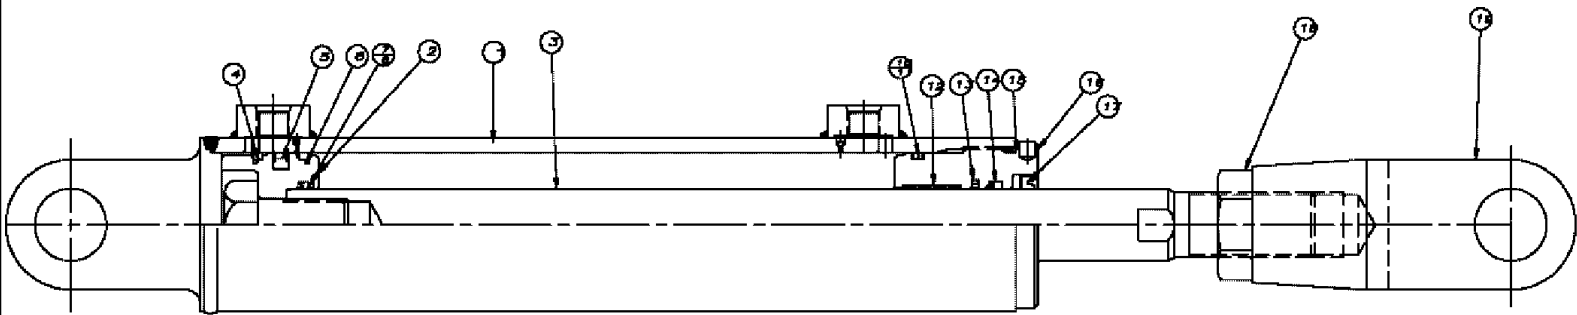

SPX3310 PATRIOT SPRAYER

07-007 STEERING

сылка	Номер детали	Кол-во	Описание
	BN324211	1	KIT, SEALS, (INCLUDES REFS 4-17)
3	BN324210	1	SHAFT,
19	87266309	1	EYE, CLEVIS