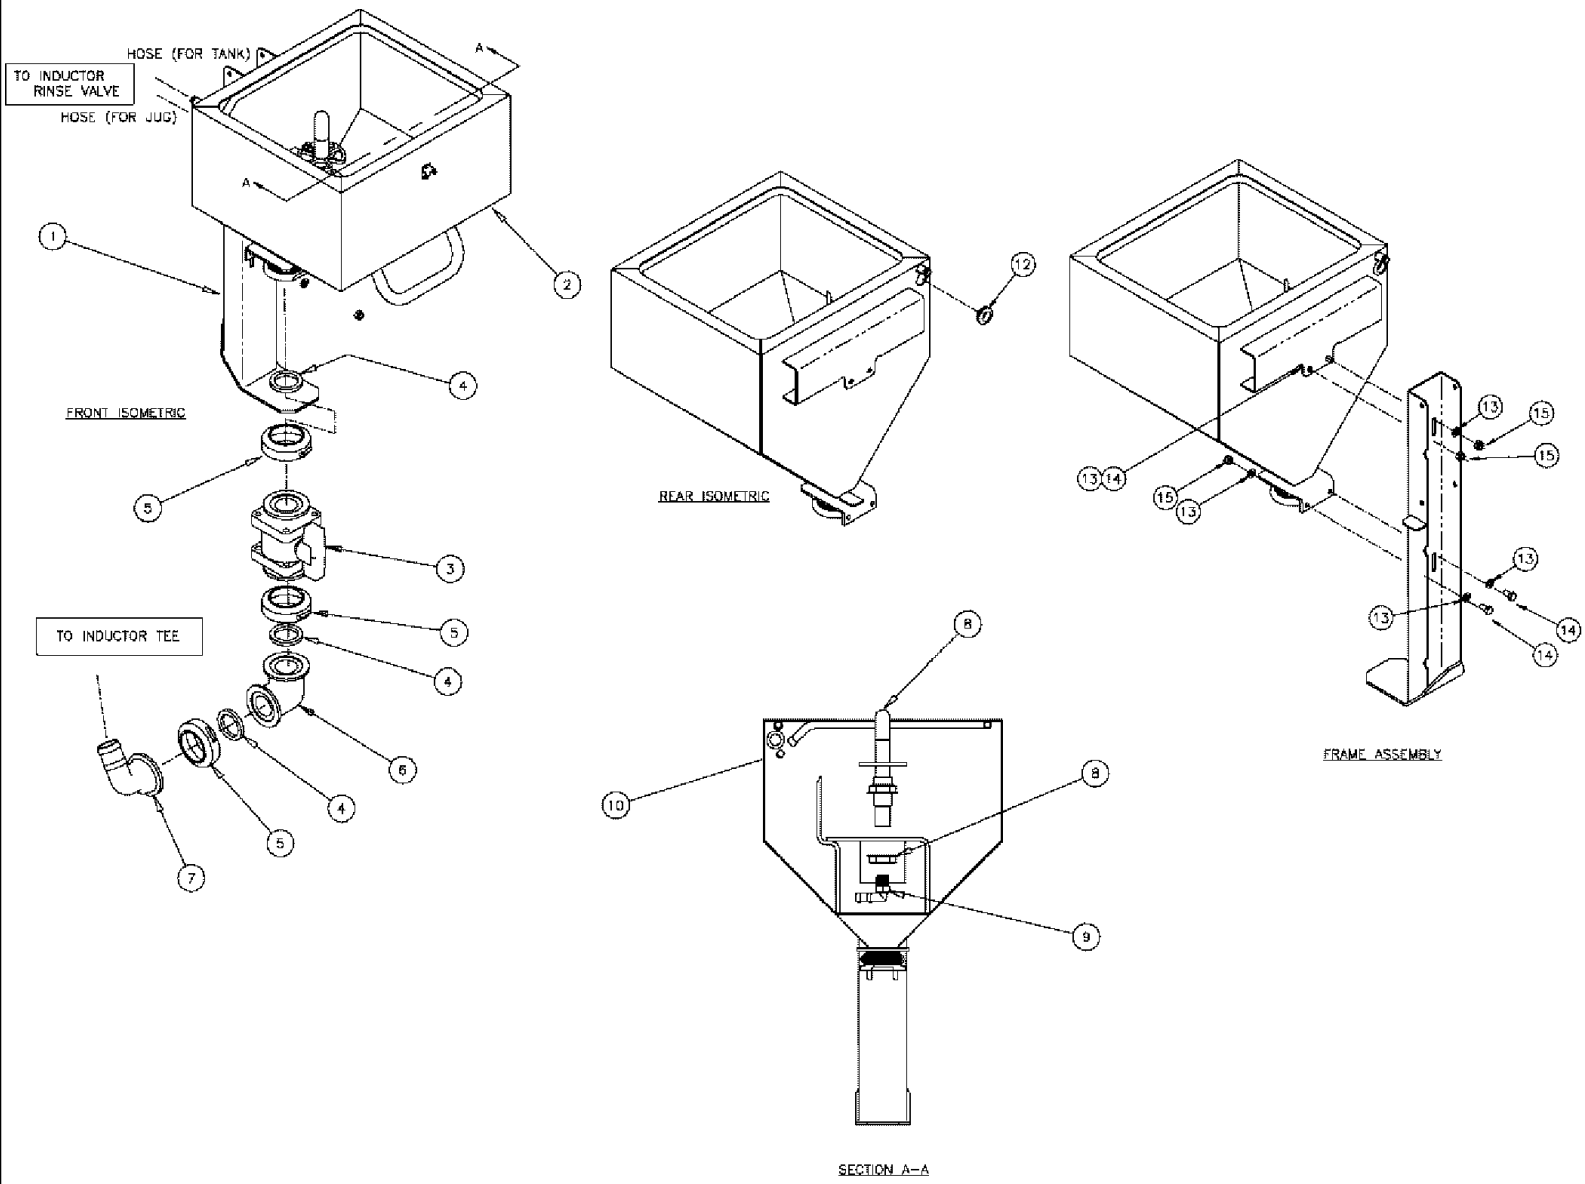

SPX3310 PATRIOT SPRAYER

11-017 TANK GROUP W/LIQUID PLUMBING

сылка	Номер детали	Кол-во	Описание
1	BN322941	1	BRACKET, MOUNT, TANK
2	BN320983	1	TANK, INDUCTOR WLDMT 2
3	BN304328	1	VALVE, BALL, 2" FL, W/T HNDL
4	BN303204	3	GASKET, 2" EPDM
5	BN303199	3	CLAMP, 2" STD FLG
6	BN320903	1	ELBOW, 2" FLANGE, 90 SHORT
7	BN304321	1	ELBOW, 90 -2" FLG X 1.5"HOSE
8	BN310895	1	VALVE, INDUCTOR JUG RINSE
9	BN73511	1	FITTING, 1/2 NPT X 1/2 HOSE X 90
10	BN311050	1	PLUG, PIPE, 1/8 POLY HEX
12	BN85855	1	GROMMET, LG FOR 1/2" HOSE
13	896-15008	8	WASHER, M8 x 21.5 x 2.5, HT, ZND
14	614-8025	4	BOLT, Hex, M8 x 25, 8.8,
15	832-46408	4	NUT, LOCK, M8 x 1.25, CI 8, TLN