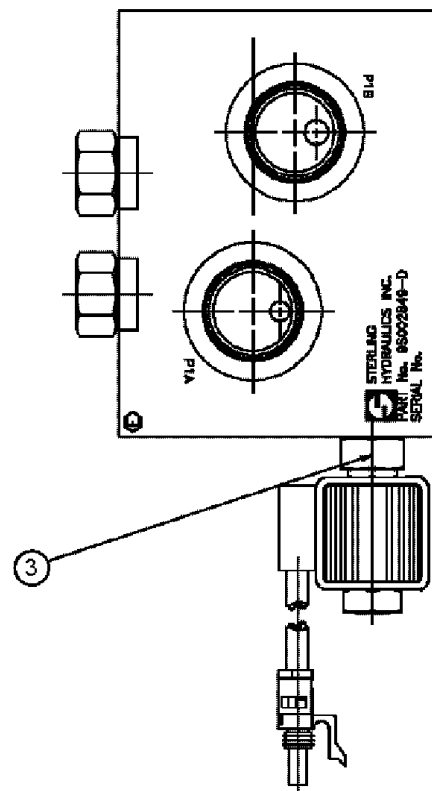

SPX3310 PATRIOT SPRAYER

06-033 LOADSHARE MANIFOLD - BEFORE SERIAL #20002

сылка	Номер детали	Кол-во	Описание
1	BN318674	1	BLOCK, M/C
2	BN318676	1	VALVE, BY-PASS, DIVERTER
	BN318677	1	KIT, SEALS, DIVERTER VALVE, SERVICE PARTS FOR REF. 2
3	BN318678	1	VALVE, SOLENOID, 2/3 WAY SOLENOID VALVE
	BN318679	1	SEAL ASSY., SOLENOID VALVE, SERVICE PARTS FOR REF. 3
4	BN300303	1	VALVE, HYDRAULIC, SHUTTLE
	BN318675	1	KIT, SEALS, SEAL, SHUTTLE VALVE, SERVICE PARTS FOR REF. 4
5	BN300313	1	PLUG, ORIFICE, .070 LOAD SHARE
6	BN300306	1	COIL, 12 VDC, SHIFT W/TOWER
7	218-5205	4	PLUG, Hex Soc, 5/16"-24 ORB, INTERNAL, SAE-2
8	218-5207	9	PLUG, Hex Soc, 7/16"-20 ORB, INTERNAL, SAE-4
9	218-5209	2	PLUG, Hex Soc, 9/16"-18 ORB, INTERNAL, SAE-6