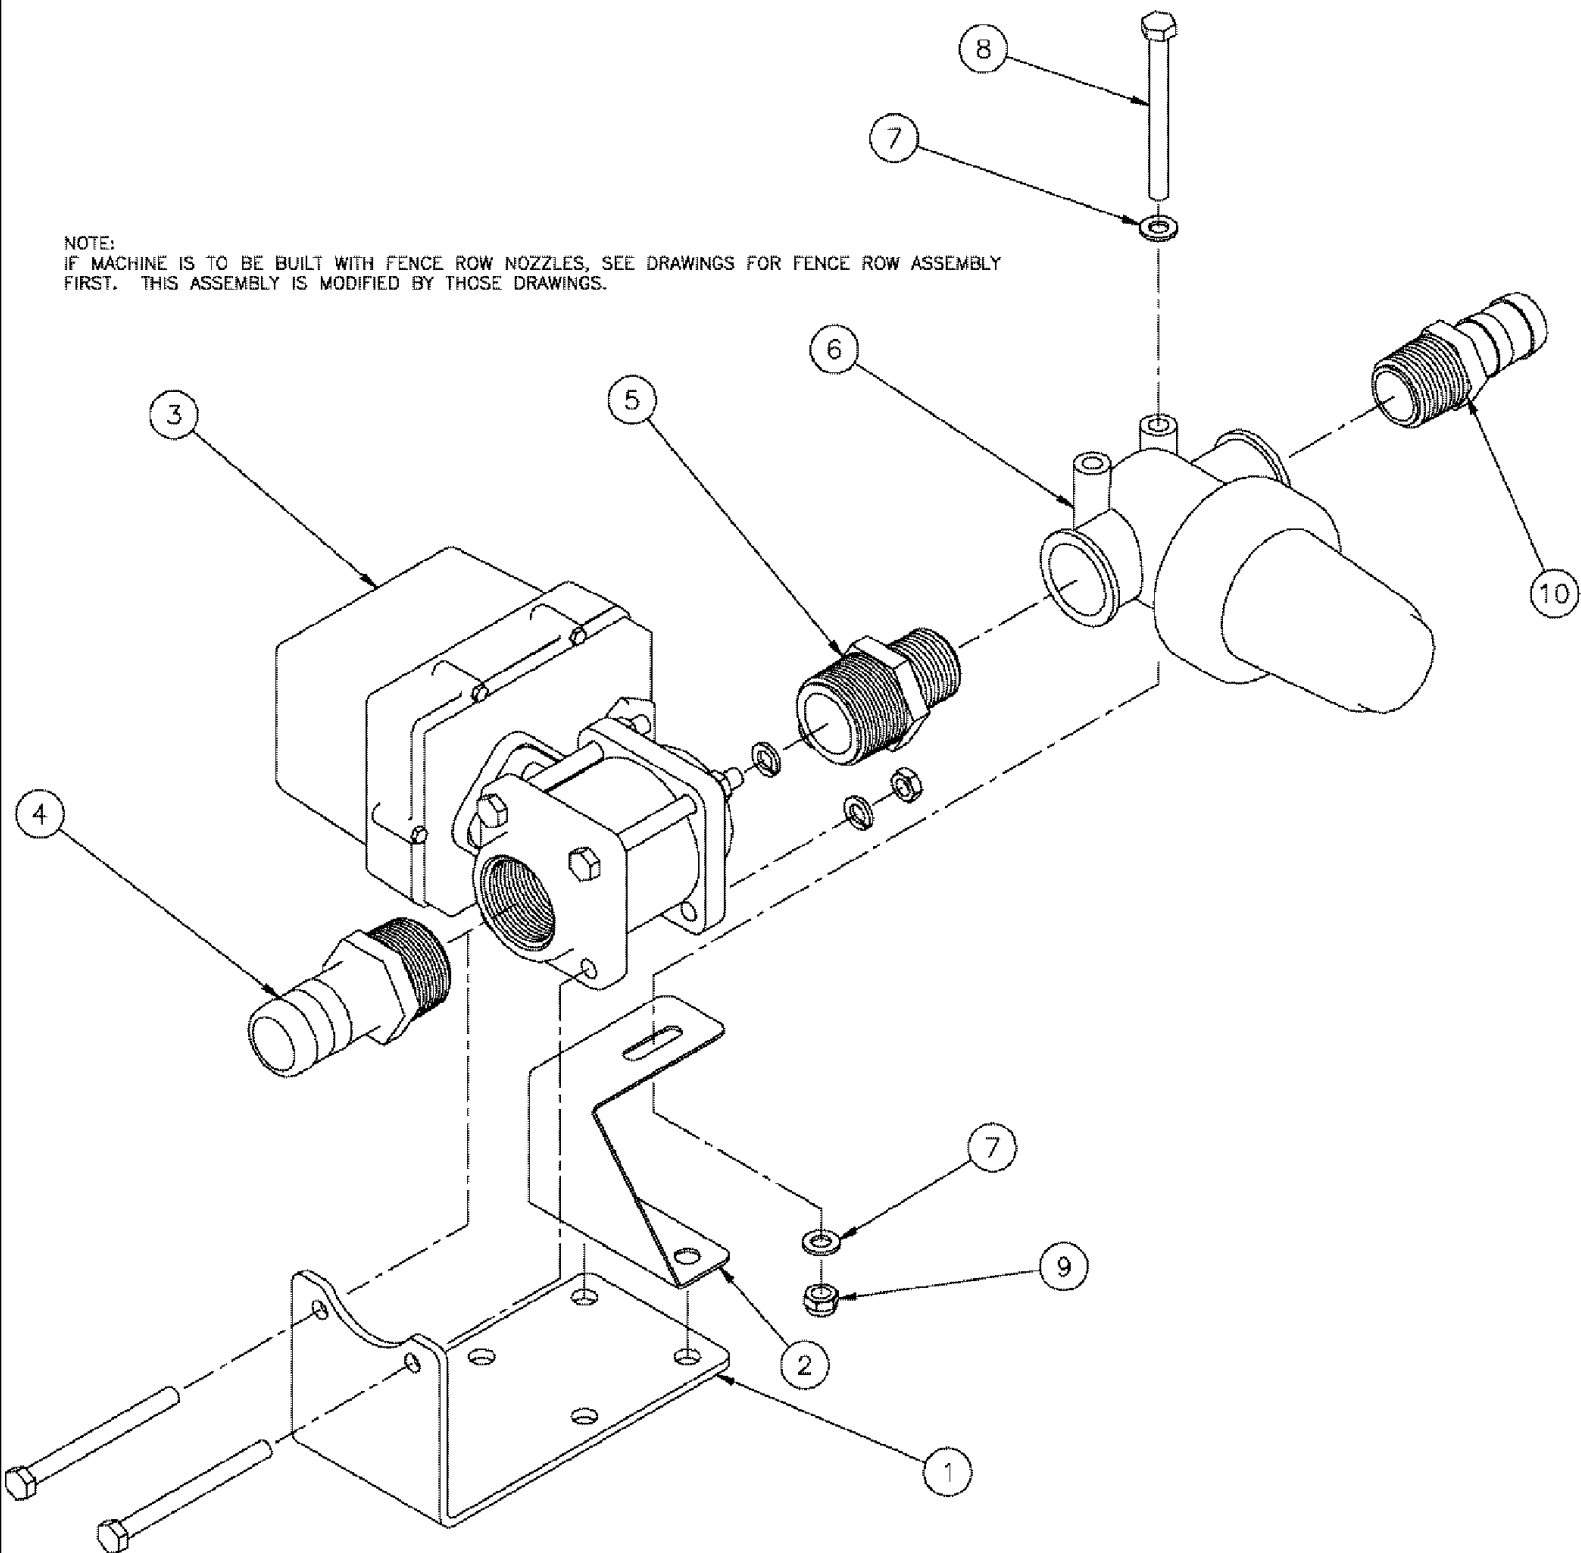

NOTE:
IF MACHINE IS TO BE BUILT WITH FENCE ROW NOZZLES, SEE DRAWINGS FOR FENCE ROW ASSEMBLY
FIRST. THIS ASSEMBLY IS MODIFIED BY THOSE DRAWINGS.

SPX3310 PATRIOT SPRAYER

09-025 VALVE PLUMBING GROUP, 5 SECTION OUTER

сылка	Номер детали	Кол-во	Описание
1	BN319996	1	BRACKET, NPT BALL
2	BN320813	1	BRACKET, STRAINER, R BOOM
3	87268179	1	VALVE, 1.25" ELEC BALL, SEE FIG 09-036
4	BN73660	1	FITTING, 1-1/4 NPT X 1-1/4 HS
5	BN73656	1	NIPPLE, LUBE, 1.25 X 1 POLY
6	BN320072	1	STRAINER ASSY., 1" NPT 50 M POLY, SEE FIG 09-034
7	BN50142	2	WASHER, 5/16, FW, SS
8	BN320109	1	BOLT, 5/16-18 X 3.5, HH, SS
9	BN55361	1	NUT, 5/16-18, NLN, SS
10	BN53476	1	FITTING, POLY 1" NPT X 1" HS