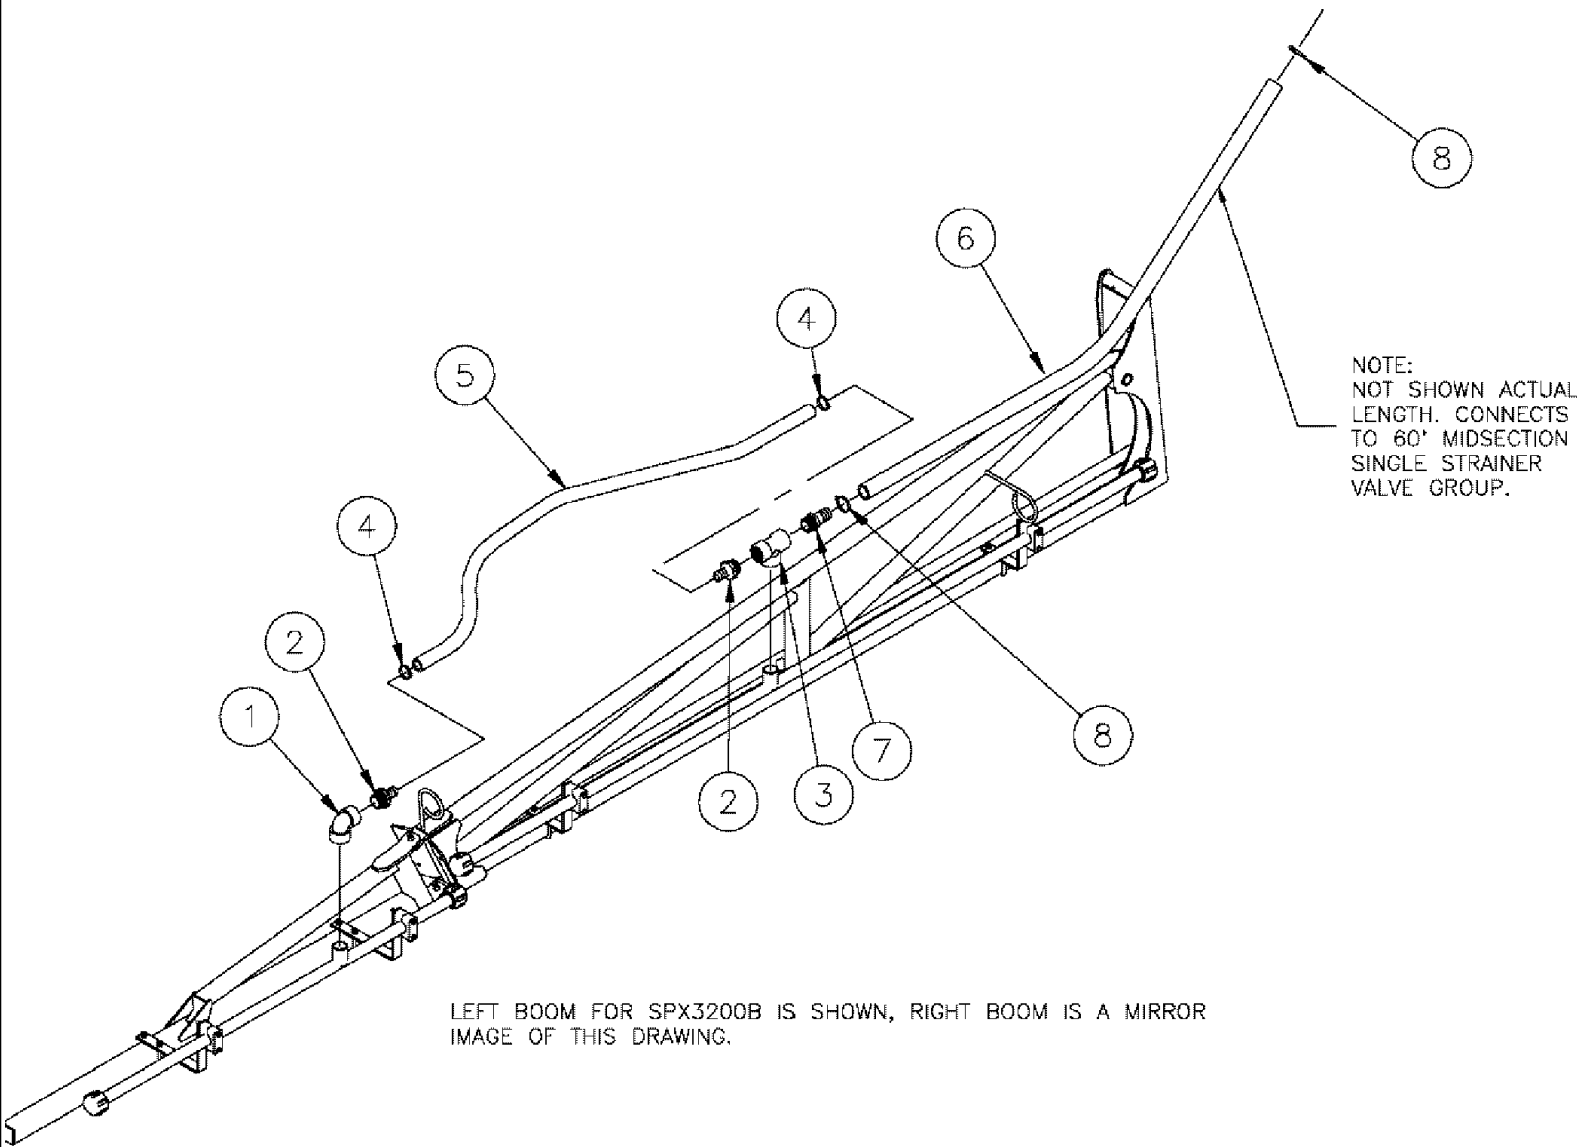

SPX3310 PATRIOT SPRAYER

09-022 BOOM PLUMBING GROUP, 5 & 6 SECTION 90" 10" ON

сылка	Номер детали	Кол-во	Описание
1	BN313202	1	ELBOW, 1-1/4" NPT 90 DEG
2	BN73657	2	FITTING, 1-1/4 NPT X 1HS
3	BN73662	1	TEE, 1-1/4 PIPE POLY
4	BN310447	2	CLAMP, HOSE, #20, 304 SS
5	BN321636	1	HOSE, 1" X 78", EPDM
6	87383454	1	1-1/4"
7	BN73660	1	FITTING, 1-1/4 NPT X 1-1/4 HS
8	BN320156	2	CLAMP, HOSE, #24, 304 SS