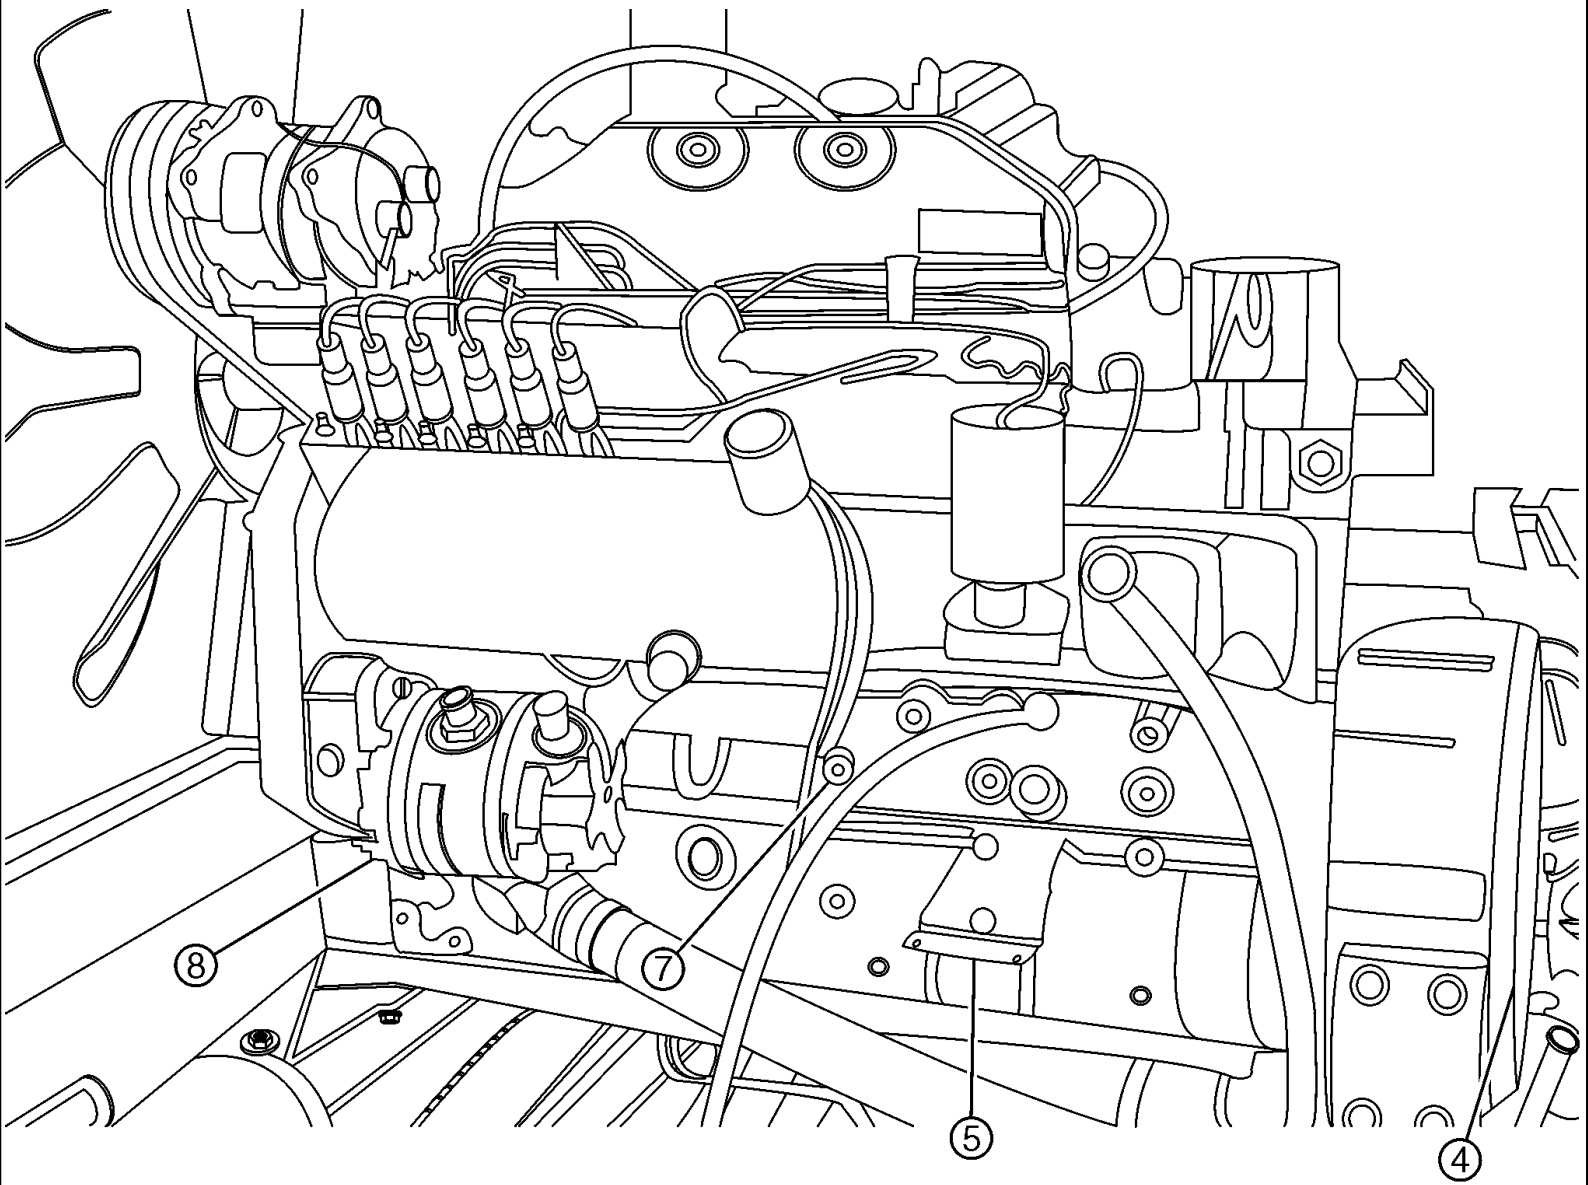

SPX3310 PATRIOT SPRAYER

02-011 ACCESS PANEL ASSEMBLY, R.H.

сылка	Номер детали	Кол-во	Описание
1	BN65448	4	KNOB, 3/8-16 (F)
2	342163A1	2	SEAL, ELECTRICAL BAY (BEHIND SIDE ACCESS PANEL)
3	BN301713	2	RUBBER SEAL, (BEHIND SIDE ACCESS PANEL)
4	BN303165	1	PANEL, SIDE, ACCESS
5	BN303278	4	WASHER, 3/8 NP, SS
6	BN310266	2	NUT, 10-24, NLN, SS
7	BN311626	1	HANDLE, MOLDED GRAB, BLACK
8	BN311631	2	BOLT, 10-24 X .75, BSH, SS
9	342161A1	2	STIFFENER, PANEL
10	113-2296	2	BOLT, Hex, 3/8"-16 x 2", G5, Full Thd, ZND
11	113-82	2	BOLT, Hex, 3/8"-16 x 3", G5, Full Thd, ZND