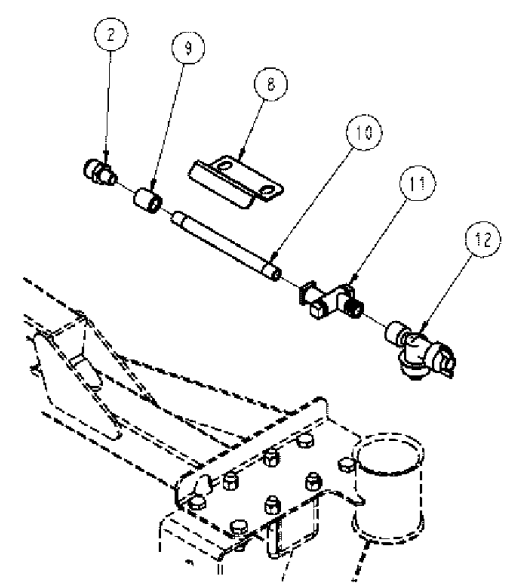

DETAIL B
SCALE 1:3