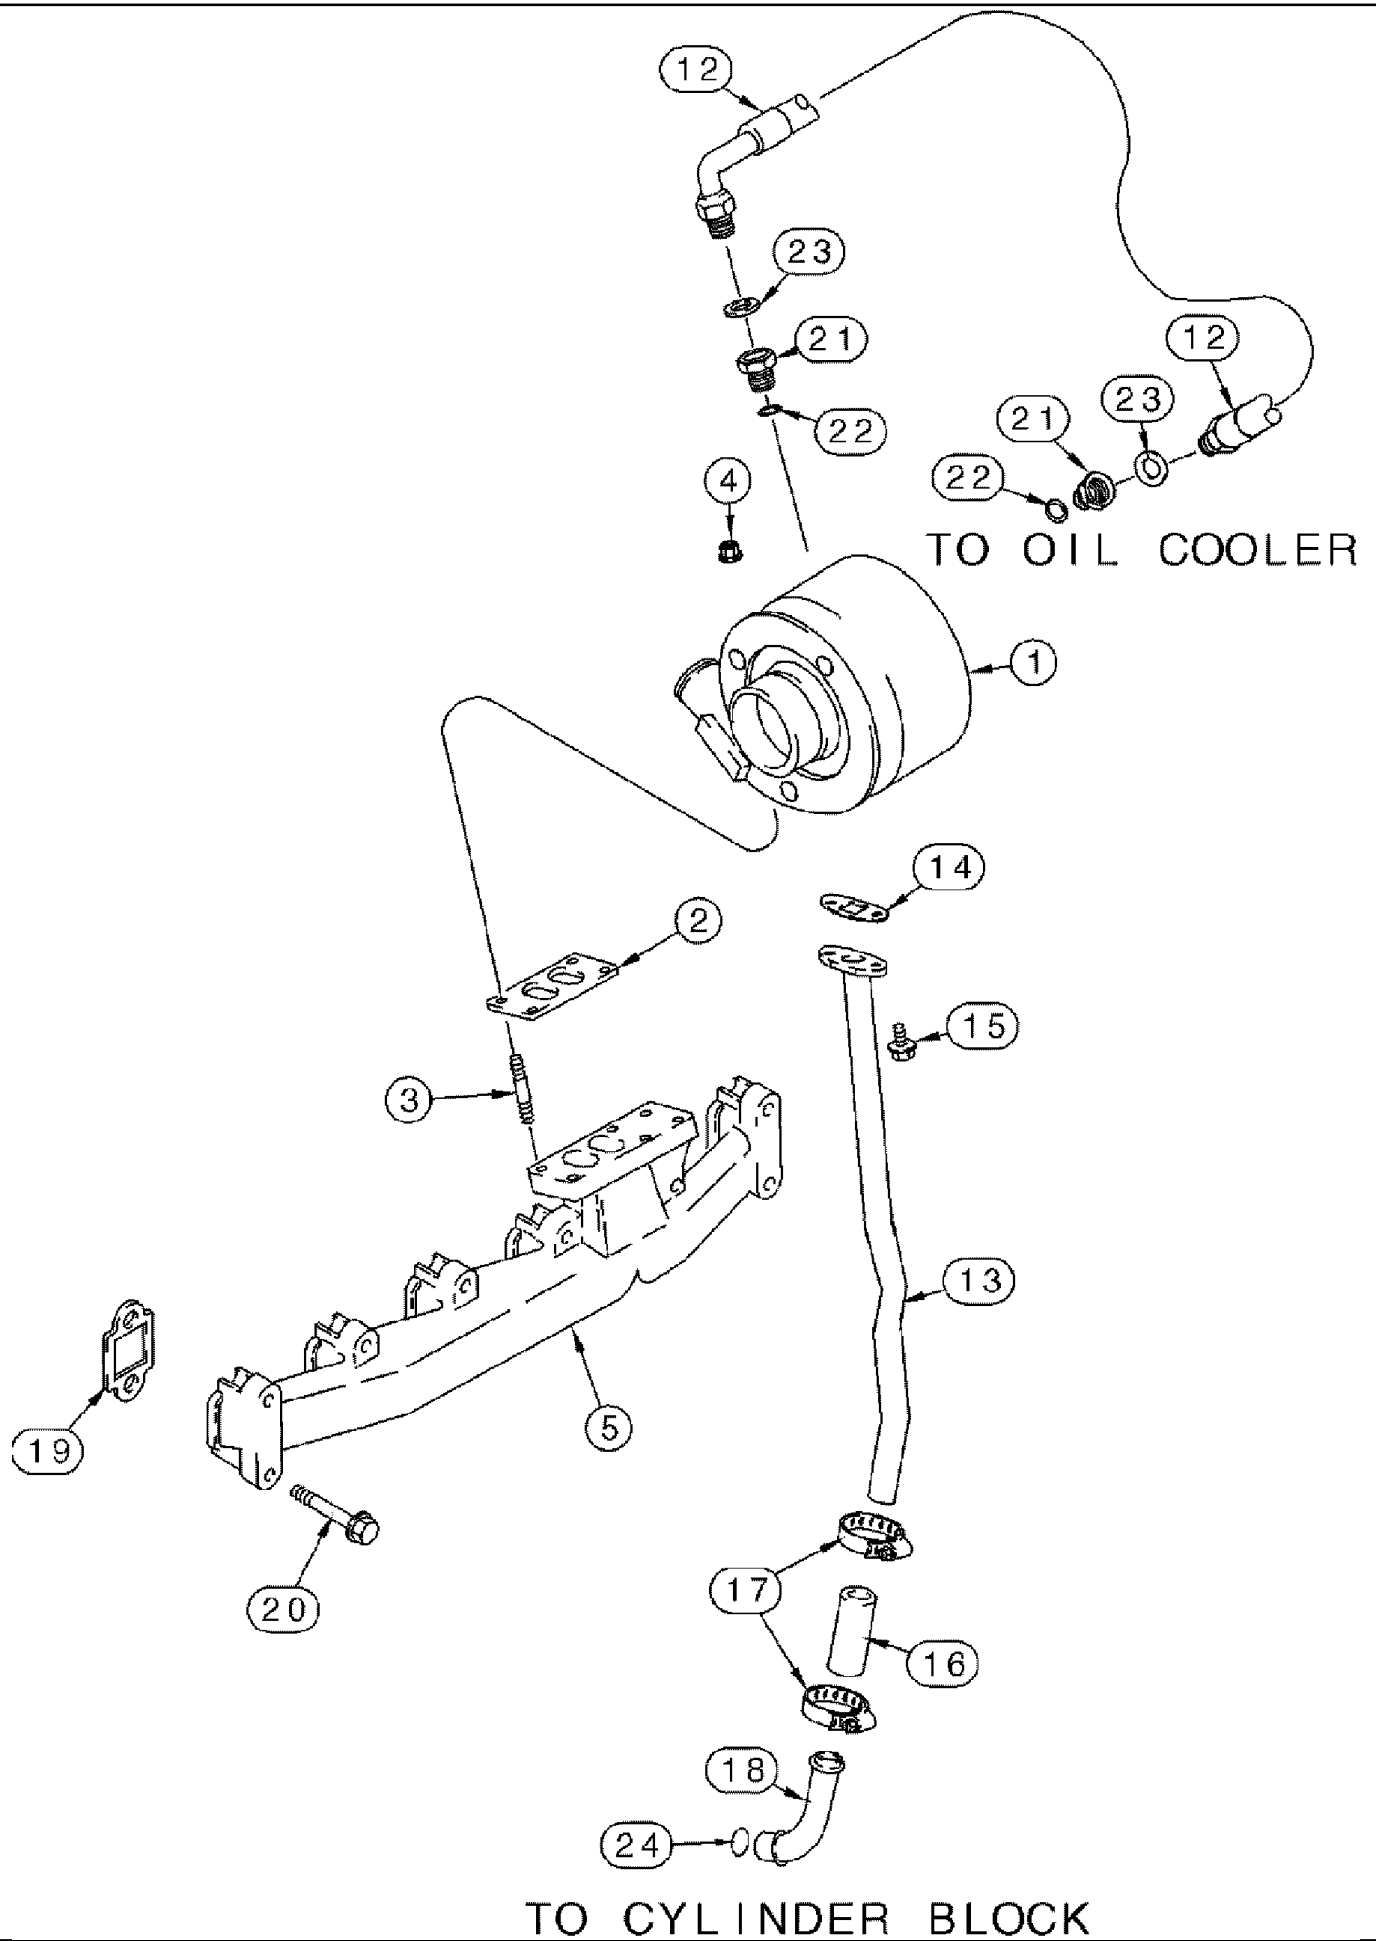

SPX3310 PATRIOT SPRAYER

03-009 TURBOCHARGER & CONNECTIONS MANIFOLDS

сылка	Номер детали	Кол-во	Описание
1	JR802697	1	REMAN-TURBOCHARGER, WITH GASKET, ONLY FOR N.A., SEE FIG. 03-012
1	JC536327	1	TURBOCHARGER, RETURN NUMBER, SEE FIG. 03-012
1	J802697	1	KIT, TURBOCHARGER WITH GASKETS, SEE FIG. 03-012
2	J919369	1	GASKET, MOUNTING
3	J818823	4	STUD,
4	J818824	4	NUT, FLANGE, M10
5	J931747	1	MANIFOLD,
12	J918562	1	HOSE, 538 MM (21-1/4 IN)
13	J934093	1	TUBE,
14	J937706	1	GASKET, MOUNTING
15	845-8020	2	BOLT, Hex Flg, M8 x 20, 8.8, Full Thd, FLANGE
16	J286499	1	HOSE, 76 MM (3 IN)
17	214-1512	2	CLAMP, HOSE, #12, .69/1.25 Type F Worm, W/liner, CLAMP
18	J931973	1	TUBE,
19	J927154	6	GASKET, GASKET, MANIFOLD
20	J901448	12	SCREW, Hex Flg, Lock, M10 x 1.50 x 65, FLANGE
21	J919687	2	CONNECTOR, ELEC, ADAPTER, INCLUDES: REF. 22
22	238-5013	2	O-RING, -013, 70 Duro, .426" ID x .070" Thk,
23	222-993	2	GASKET, 3/8 Tube, FI, Copper, COPPER
24	238-7018	1	O-RING, -018, CI 7, .739" ID x .070" Thk,