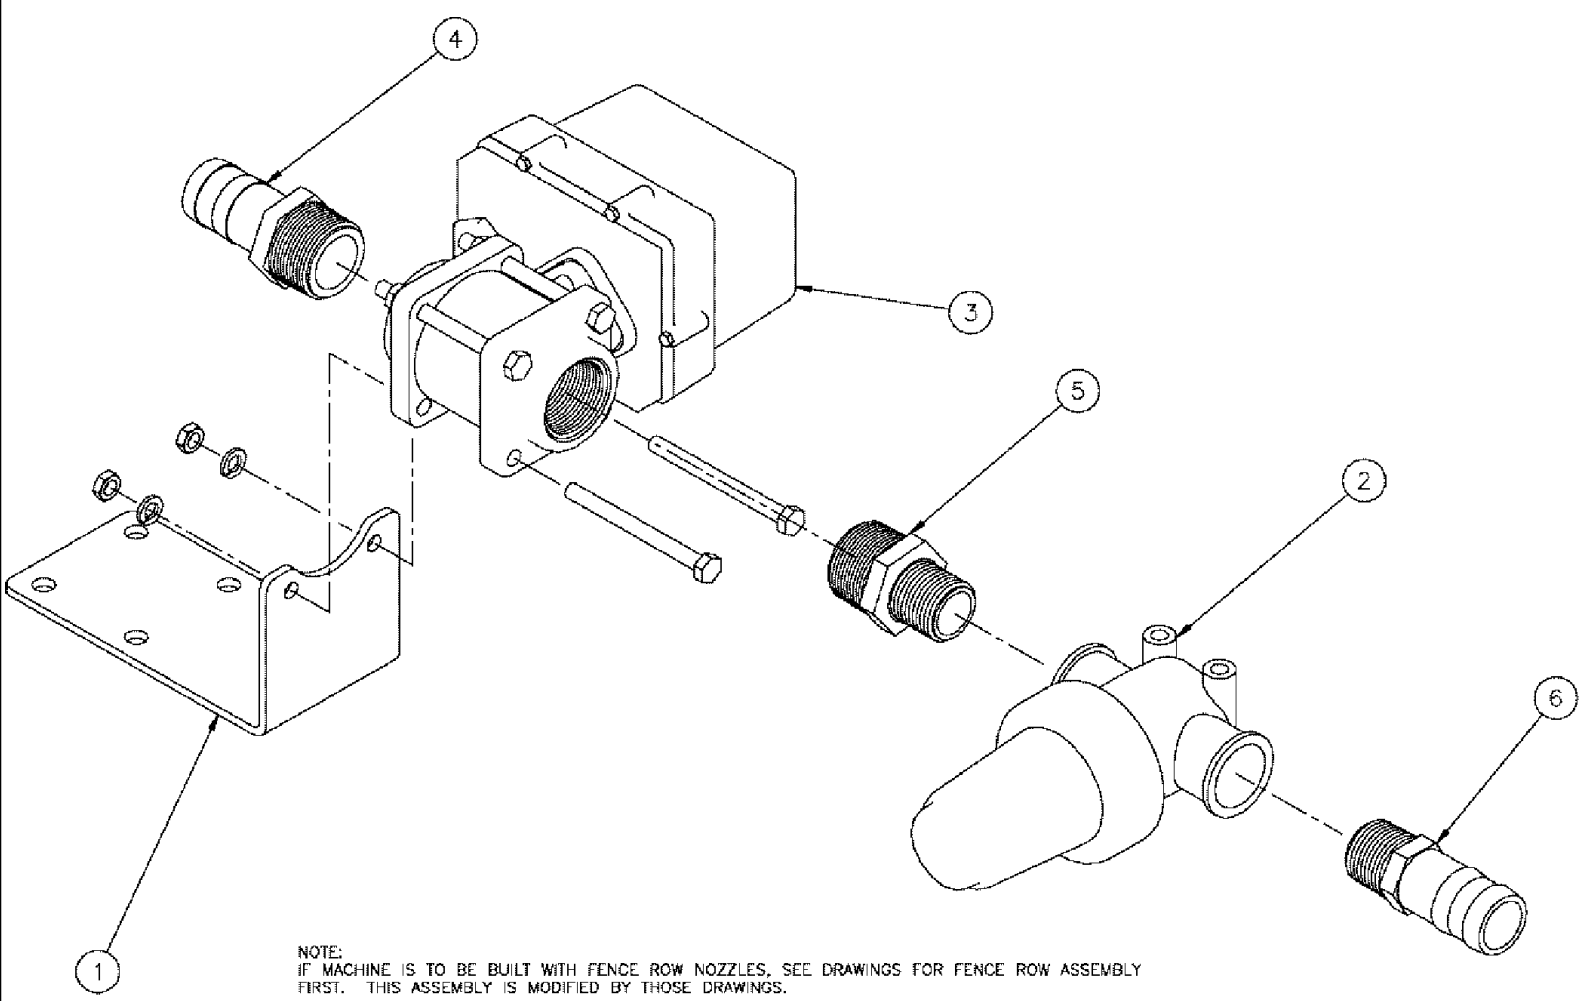

NOTE:
IF MACHINE IS TO BE BUILT WITH FENCE ROW NOZZLES, SEE DRAWINGS FOR FENCE ROW ASSEMBLY
FIRST. THIS ASSEMBLY IS MODIFIED BY THOSE DRAWINGS.

SPX3310 PATRIOT SPRAYER

09-027 VALVE PLUMBING GROUP, 5 & 6 SECTION OUTER

сылка	Номер детали	Кол-во	Описание
1	BN319996	1	BRACKET, NPT BALL
2	BN320072	1	STRAINER ASSY., 1" NPT 50 M POLY, SEE FIG 09-034
3	87268179	1	VALVE, 1.25" BALL, ELECTRIC, SEE FIG 09-036
4	BN73660	1	FITTING, 1-1/4 NPT X 1-1/4 HS
5	BN73656	1	NIPPLE, LUBE, 1.25 X 1 POLY
6	BN321509	1	FITTING, 100 MPT X 125 HS