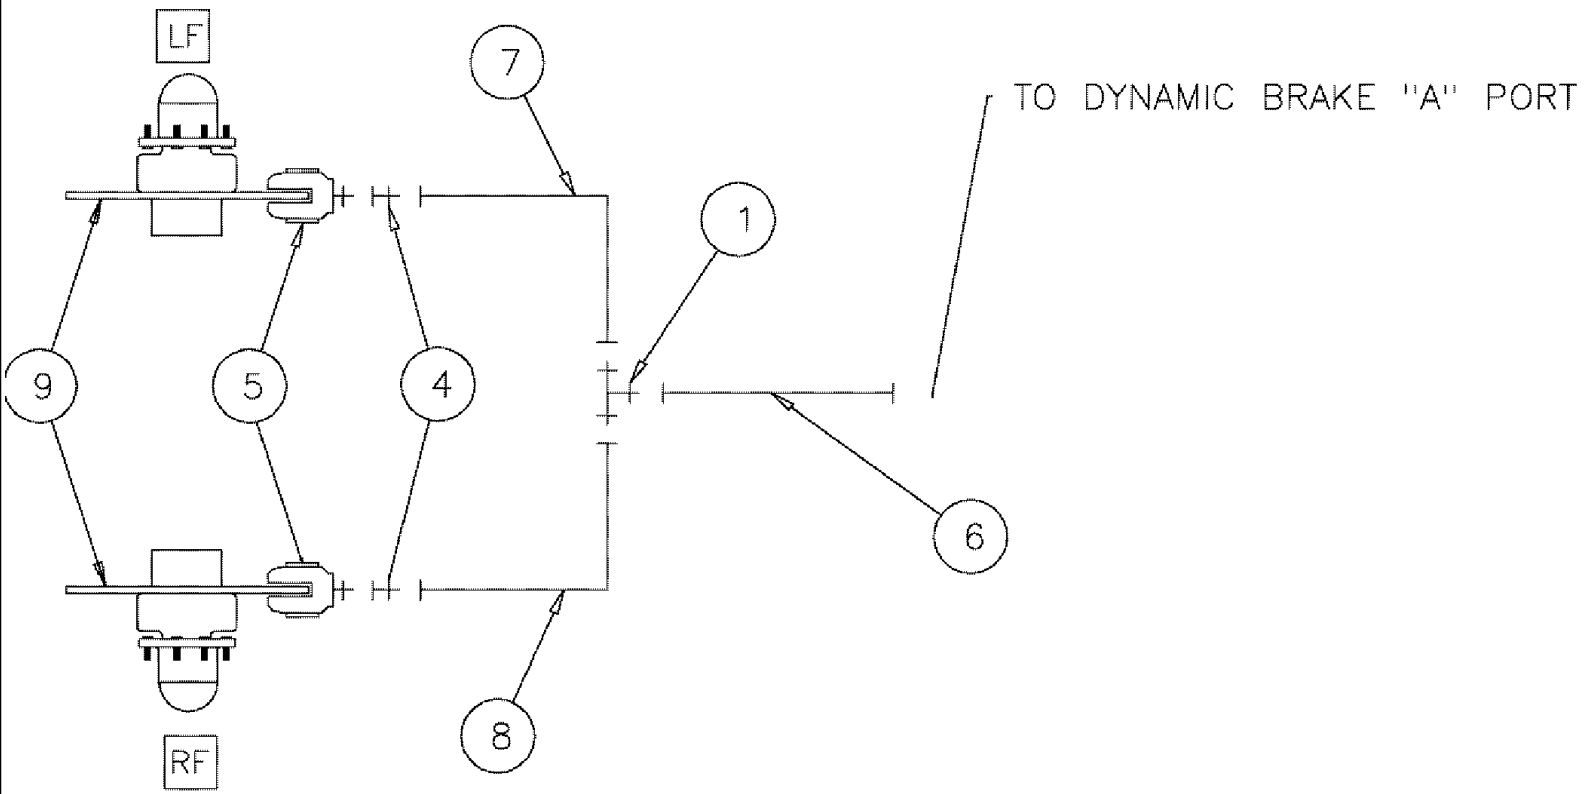

NOTES:

- A) ITEMS 2 & 3 ARE FOR SECURING THE CALIPERS TO THE CASTINGS.

SPX3310 PATRIOT SPRAYER

06-008 SERVICE BRAKE GROUP

сылка	Номер детали	Кол-во	Описание
1	BN21422	1	TEE, 37 DEG FLARE
2	827-16160	4	BOLT, Hex, M16 x 160, 10.9,
3	832-41416	4	NUT, LOCK, M16 x 2, CI 10, TLN
4	BN306947	2	ADAPTER, 4MB-4MF FOR LONG
5	BN307717	2	PACKAGE, BRAKE CALIPER, SEE FIG 06-009
6	BN49694	1	HOSE, 1/4" ID X 67" 100 R1
7	87269498	1	HOSE ASSY., 4 X 150
8	87269497	1	HOSE ASSY., 4 X 140
9	BN301666	2	BRAKE DISC, 27.875 DIA.