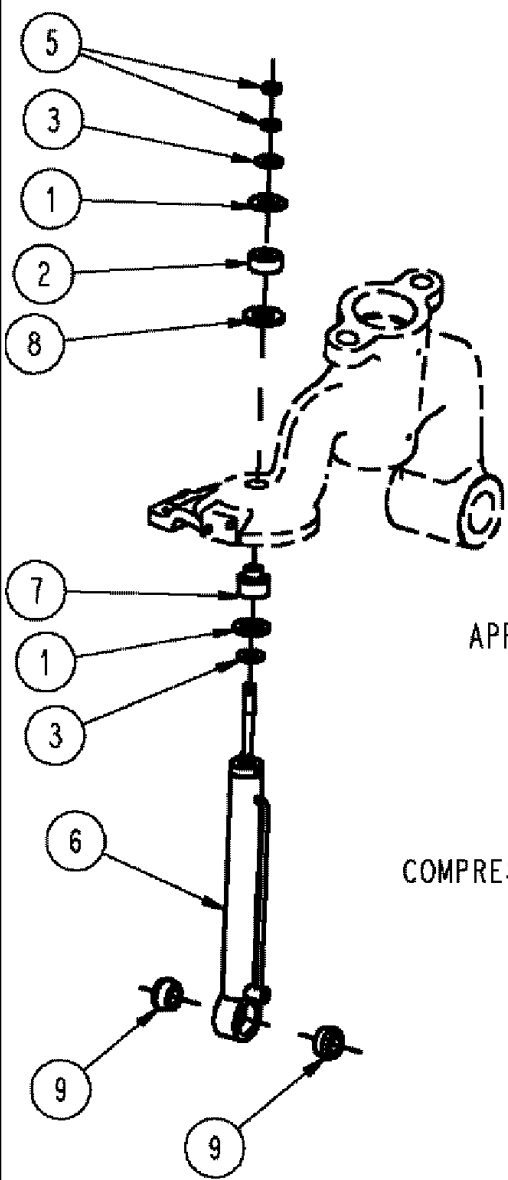

APPLY ANTI-SEIZE (10) TO THREADS
BEFORE ASSEMBLY OF NUTS.

COMPRESS RUBBER AND URETHANE 3 MM.

(4)