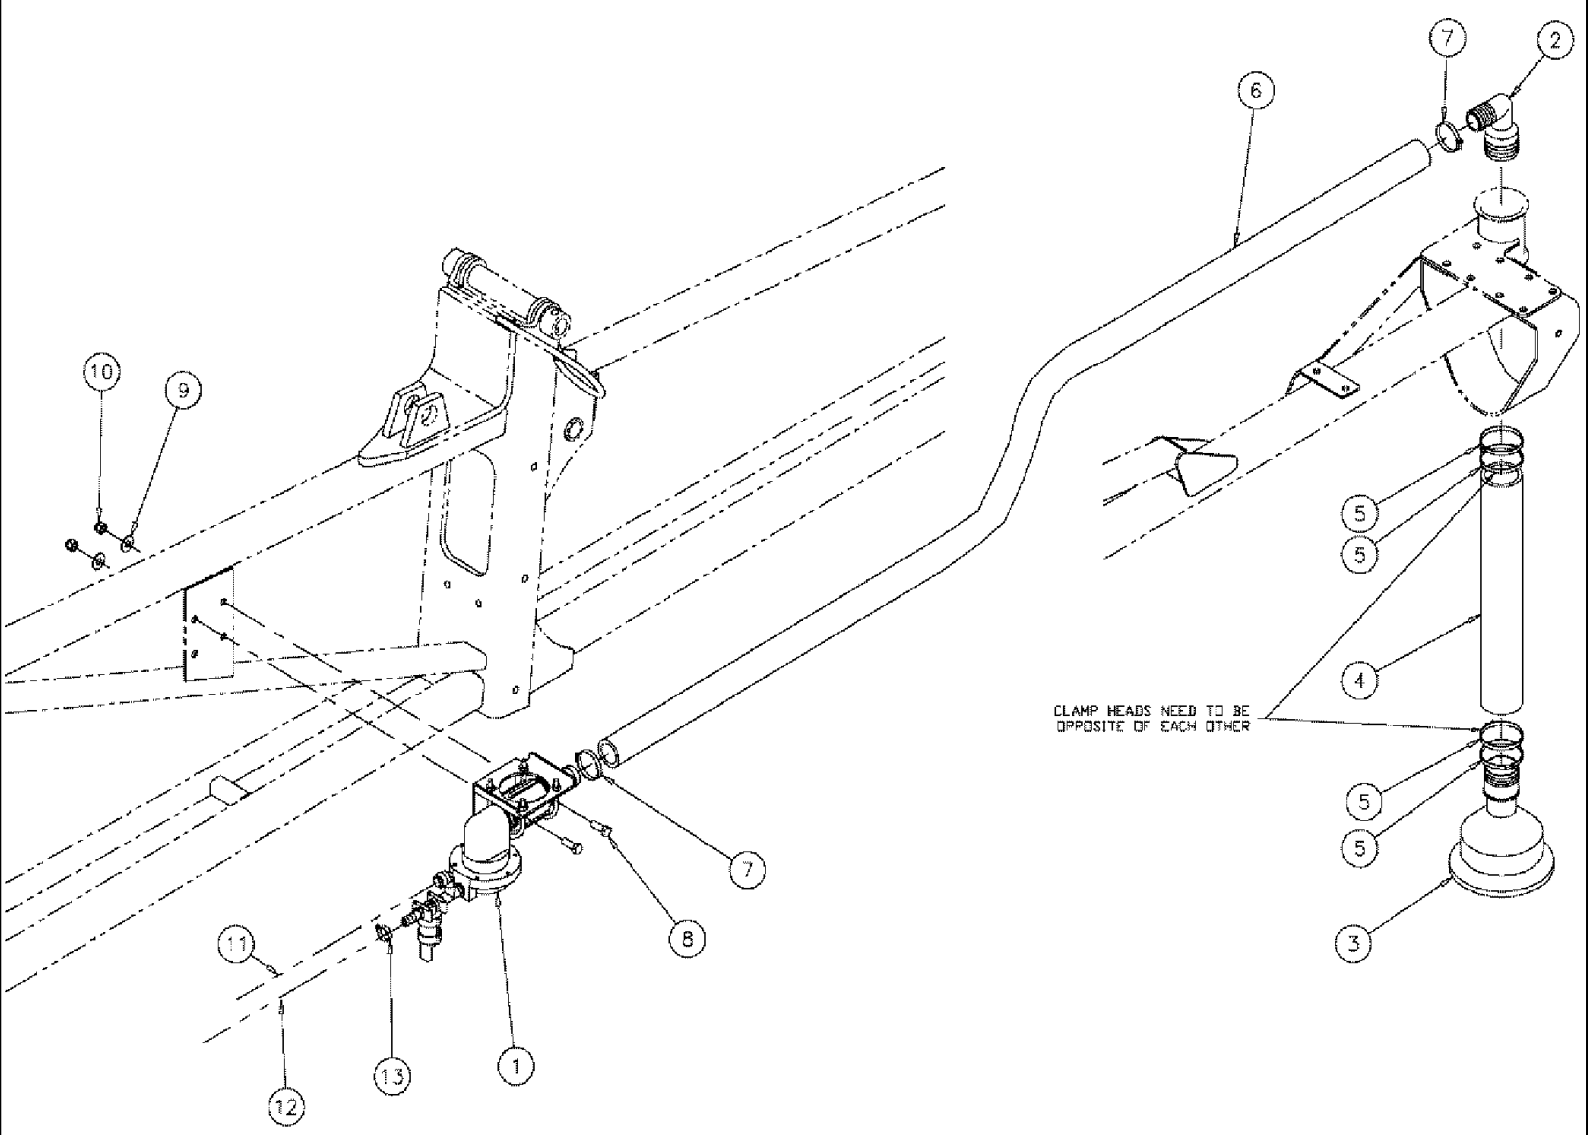

SPX3310 PATRIOT SPRAYER

09-063 FOAM DROP GROUP, R.H. 90'

сылка	Номер детали	Кол-во	Описание
	BN50146	4	WASHER, 3/8, FW, SS
1	86986098	1	CHAMBER, R.H. FOAM MIX, SEE FIG 09-060
2	BN310939	1	ELBOW, HOSE, 90 DEG, 2" X 1.25
3	BN2403252	1	ASSEMBLY, FOAM MARKER
4	87266611	1	HOSE, FOAM DROP, 2" X 16"
5	BN310449	4	CLAMP, #32, 304 SS
6	87268046	1	HOSE, 1-1/4 X 227, TYPE K
7	BN320156	2	CLAMP, HOSE, #24, 304 SS
8	BN50254	4	BOLT, 3/8-16 X 1, HH, SS
10	BN50759	4	NUT, 3/8-16, NLN, SS
11	87268239	1	TUBE, SYN FLEX, 3/8" X 33'
12	87268240	1	HOSE, 1/2" X 32' EPDM
13	BN324022	1	CLAMP, HOSE, #8, 304 SS