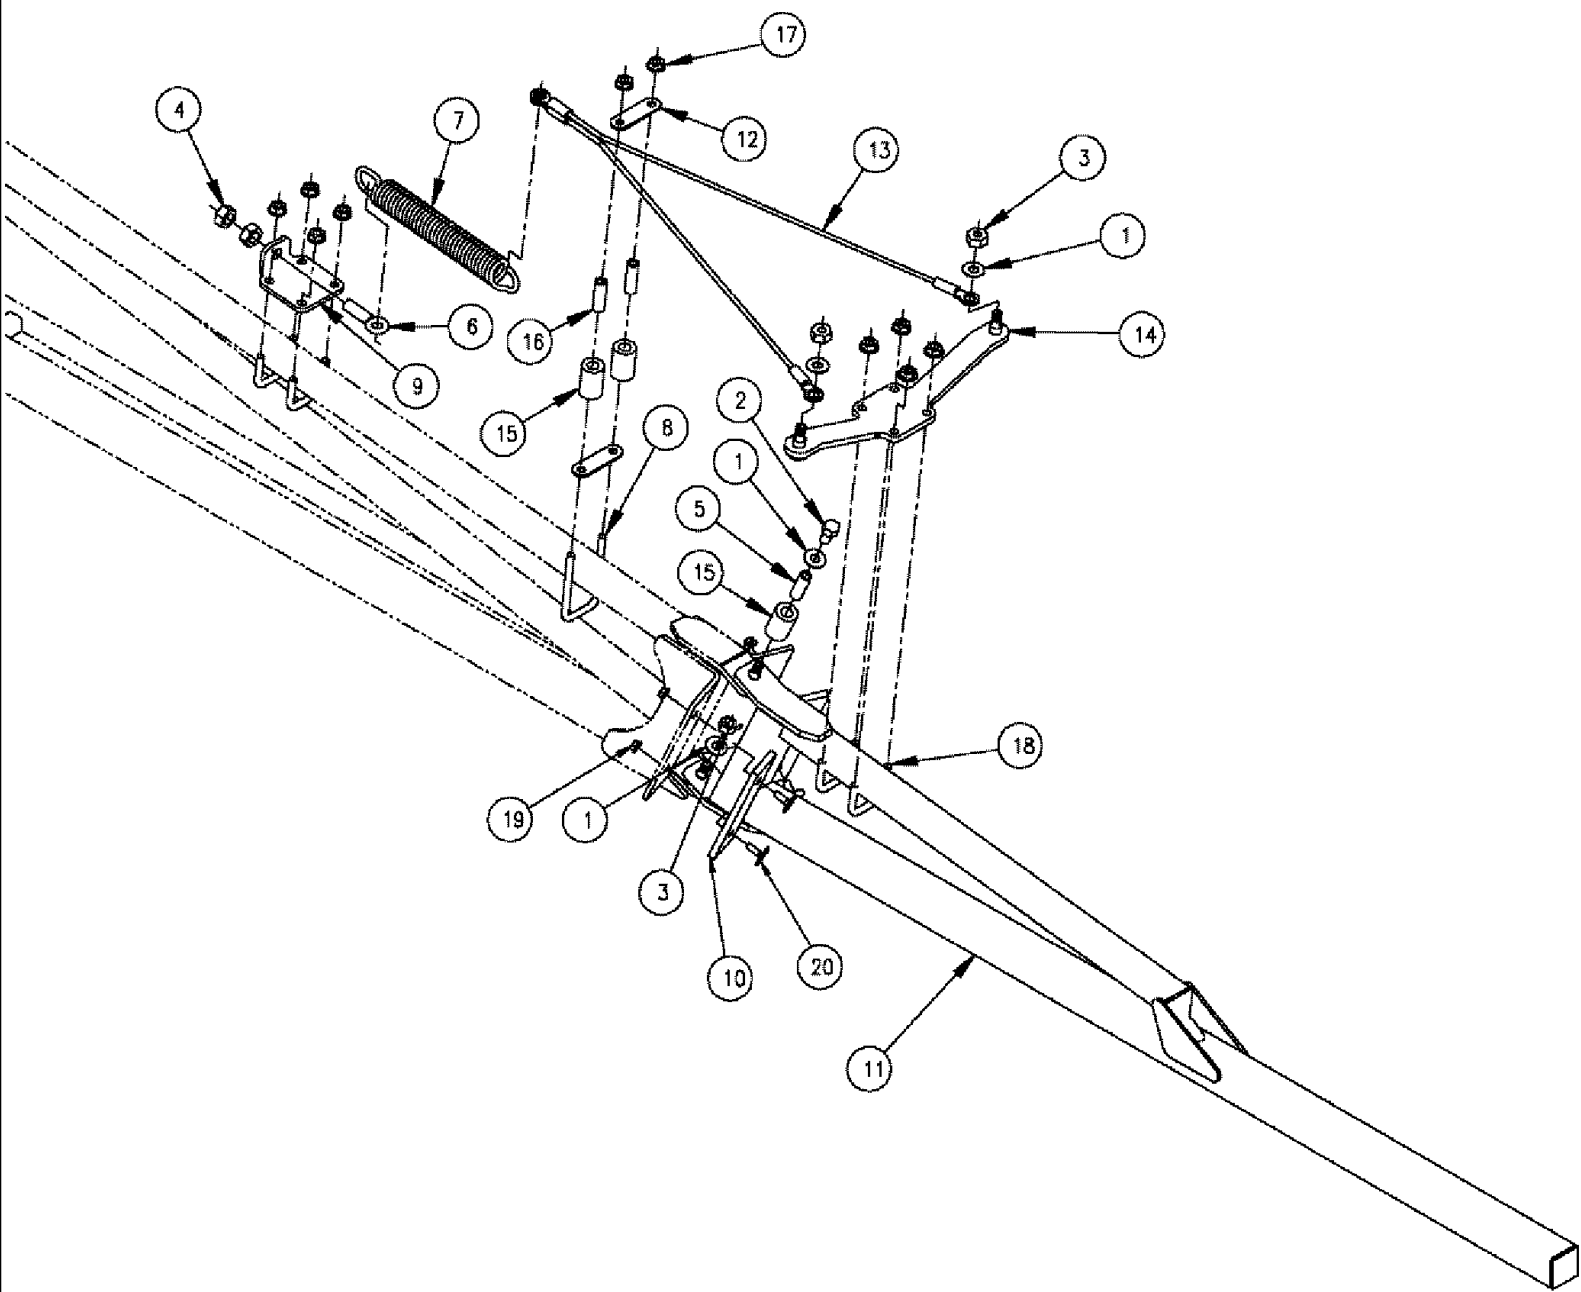

SPX3310 PATRIOT SPRAYER

08-029 BOOM BREAKAWAY ASSEMBLY, R.H. - 90'

сылка	Номер детали	Кол-во	Описание
1	86981496	4	WASHER, M13.5 x 24.5 x 3, HT, DOR
2	627-12035	1	BOLT, Hex, M12 x 35, 10.9, ZND
3	832-46412	3	NUT, LOCK, M12 x 1.75, CI 8, TLN
4	832-46416	2	NUT, LOCK, M16 x 2, CI 8, TLN
5	BN304675	1	NUT, RND CONNECT, M12 X 40
6	BN304678	1	EYEBOLT, M16 x 160
7	BN305410	1	SPRING, 1.67 X 0.283 X 12
8	BN305434	1	U-BOLT, 3/8 X 2 X4.5
9	BN311733	1	ANCHOR, BREAKAWAY
10	BN312172	2	BUMPER, BREAKAWAY
11	BN325289	1	FRAME, BOOM WLDMT BREAKAWAY
12	BN308039	2	PLATE, SPACER
13	87271165	2	CABLE, BREAKAWAY
14	BN309505	1	ANGLE, WELDMENT, BREAKAWAY
15	87265981	3	ROLLER, BOOM BREAKAWAY
16	BN310055	2	BUSHING,
17	BN50759	10	NUT, 3/8-16, WLN, SS
18	BN68062	4	U-BOLT, 3/8-SQ BND-2.06ID
19	BN50057	4	NUT, 5/16-18 WHIZ LOCK SS
20	BN50779	4	BOLT, 5/16-18 X 1, EH