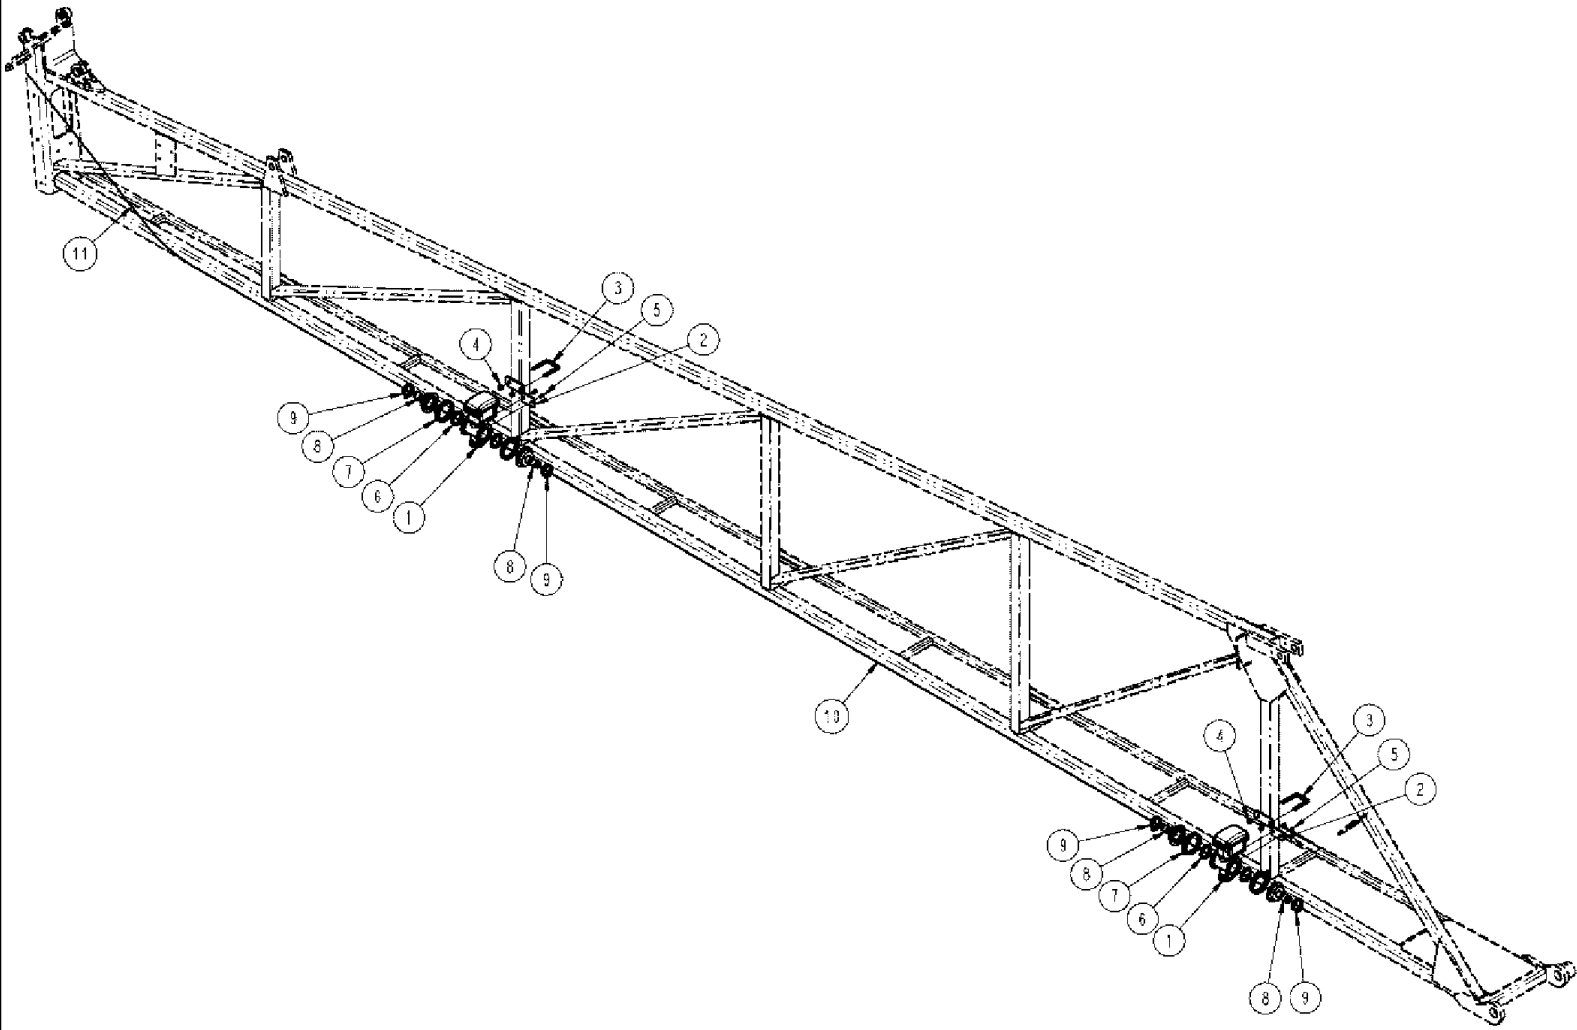

SPX3310 PATRIOT SPRAYER

09-032 BOOM VALVE GROUP, MID, LO-FLOW

сылка	Номер детали	Кол-во	Описание
1	87268840	2	VALVE, MANIFOLD-BOOM, SEE FIG 09-037
2	87265462	2	MOUNTING PARTS, RAVEN VALVE
3	BN319919	2	U-BOLT, SQ BND 2.06 ID X 3/8
4	BN50759	4	NUT, 3/8-16, NLN, SS
5	BN50697	4	BOLT, 1/4-20 X .5, HH, SS
6	BN303204	2	GASKET, 2" EPDM
7	BN303199	2	CLAMP, 2" STD FLG
8	BN317966	4	STRAINER ASSY., 2" FLANGE X 1" HB
9	BN75990	4	CLAMP, SS-#16.81 TO 1.5 A
10	BN324925	2	HOSE, 1" X 152", EPDM