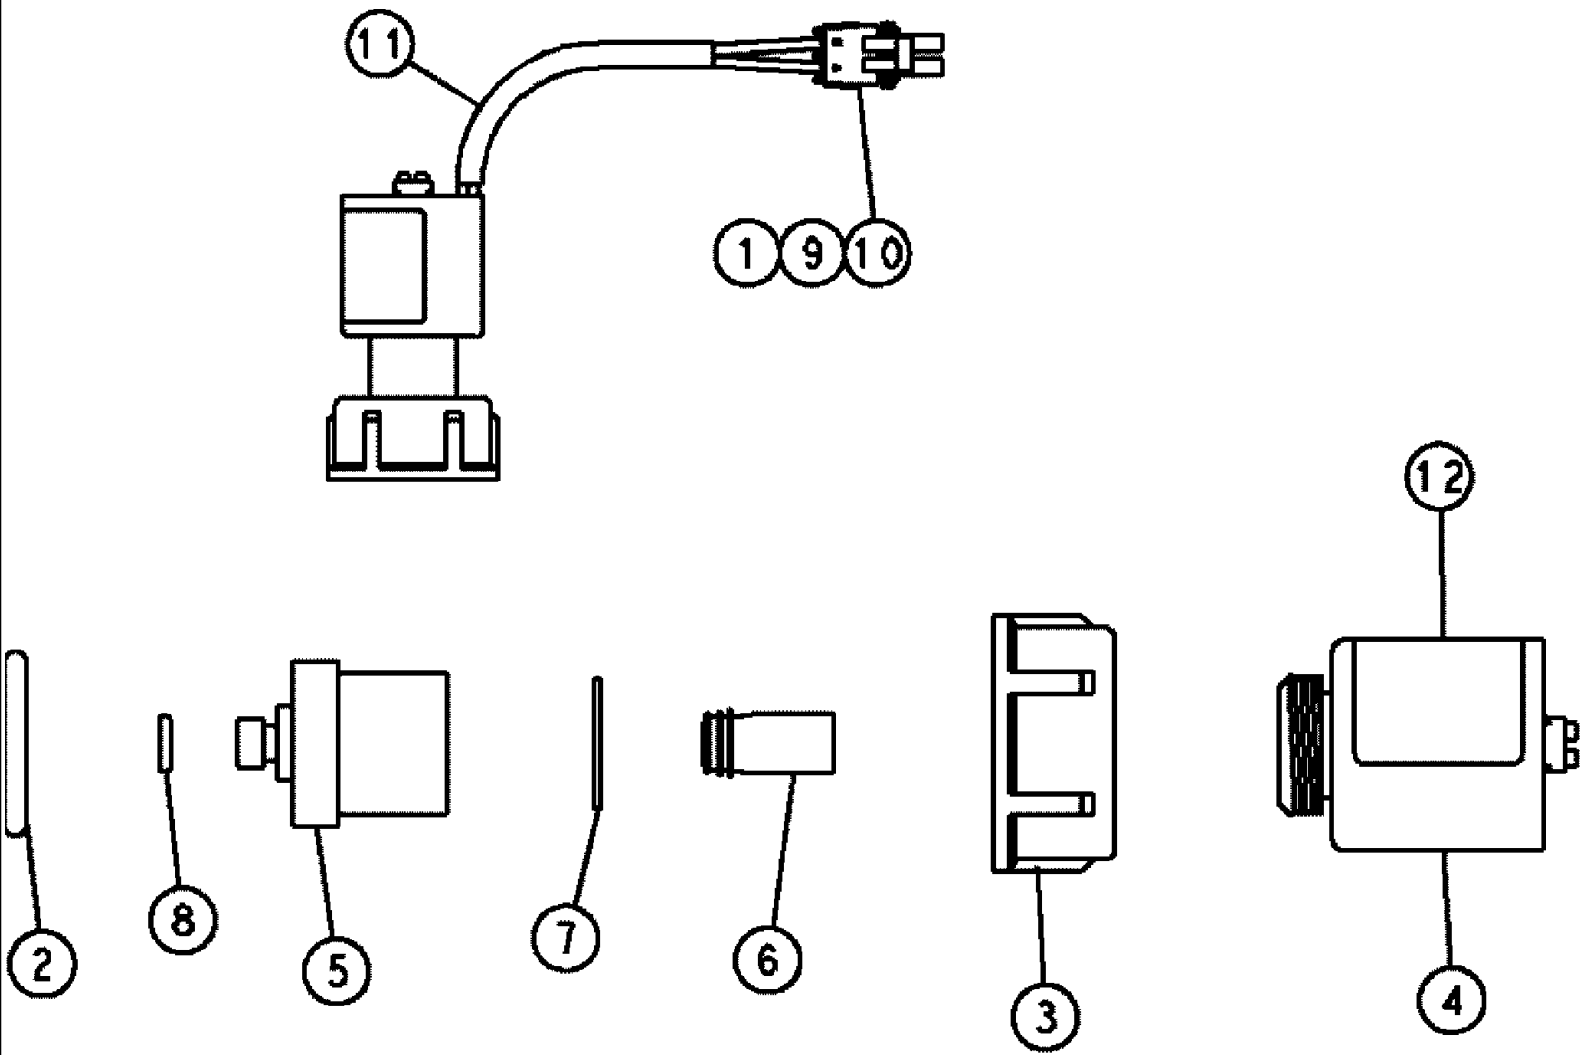

SPX3310 PATRIOT SPRAYER

12-009 SOLENOID, AIM, ARAG 150P

сылка	Номер детали	Кол-во	Описание
2	87272506	1	O-RING, ARAG-115 VITON
4	87272502	1	SOLENOID, COIL ASSY, 7W, OVERMOLDED
5	87272507	1	VALVE, HYDRAULIC, VALVE GRIP, ARAG
6	87272503	1	PLUNGER, ASSY, PFE
7	87272504	1	O-RING, 0.015 VITON
8	87272505	1	O-RING, 0.008, VITON