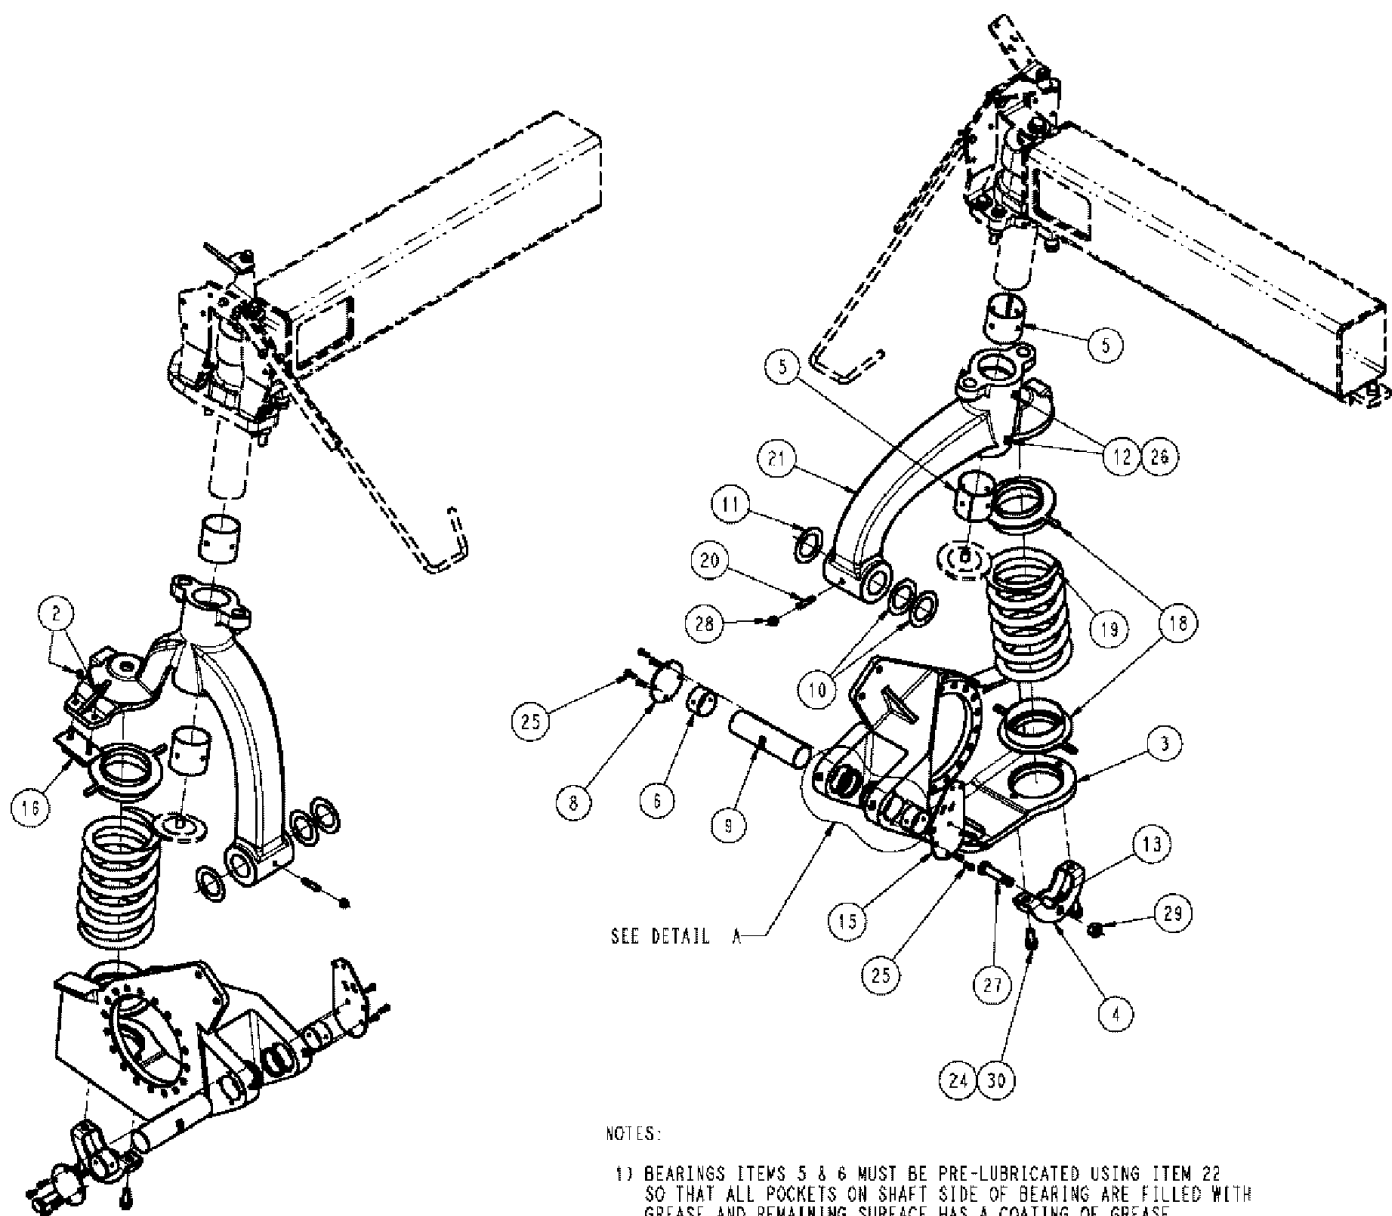

SEE DETAIL A

NOTES:

1) BEARINGS ITEMS 5 & 6 MUST BE PRE-LUBRICATED USING ITEM 22 SO THAT ALL POCKETS ON SHAFT SIDE OF BEARING ARE FILLED WITH GREASE AND REMAINING SURFACE HAS A COATING OF GREASE.
2) ASSEMBLE BEARINGS ITEMS 5 & 6 USING PROPER INSTALLATION PROCEDURE AND TOOLS PER BEARING MANUFACTURER. UPON ASSEMBLY, GREASE HOLES IN BEARINGS ITEMS 5 & 6 MUST LINE UP WITH GREASE ZERK HOLES IN UPPER SUSPENSION ARM ITEM 21 AND LOWER SUSPENSION LINK ITEM 3.
3) GREASE SEAL LIP ITEM 7 AND SHAFT ITEM 9 BEFORE SLIDING SHAFT THROUGH SEAL AND BEARING ITEM 6. ALIGN MACHINED SLOT W/LOCKSET SCREW HOLE IN UPPER SUSPENSION ARM ITEM 21.
4) INSERT A COMBINATION OF MACHINERY BUSHING ITEMS 10 & 11 TO ACHIEVE MINIMUM PLAY BETWEEN ITEM 21 UPPER SUSPENSION ARM AND ITEM 3 TRAILING LINK.
5) ASSEMBLE SET SCREW ITEM 20 INTO SLOT IN LOWER SHAFT ITEM 9. LOCK SET SCREW IN POSITION USING NUT ITEM 28.
6) SEAL SURFACE BETWEEN CAPS ITEMS 8 & 15 AND TRAILING LINK ITEM 3 USING SEALANT ITEM 23.
7) IF ASSEMBLY IS TO BE STORED, NOT ASSEMBLED TO HIGHER ASSEMBLY, BEARINGS ITEM 5 MUST BE PROTECTED FROM CONTAMINATION BY SEALING OFF BOTH ENDS OF BEARING CAVITY IN ITEM 21.
8) ASSEMBLY OF BOLTS WITHOUT LOCK NUTS OR LOCK WASHERS:
  APPLY PRIMER ITEM 17 TO THREADED AREAS (BOLTS AND TAPPED AREA).
  ALLOW TO DRY, APPLY LOCTITE ITEM 1 TO BOLT THREADS AND TAPPED AREA, ASSEMBLE.
9) TORQUE ITEMS 27 & 29 TO 230±15 LB-FT
10) BEND TABS OF SPRING ADAPTER ITEM 18 OVER TRAILING LINK ITEM 3 AND UPPER SUSPENSION ARM ITEM 21.