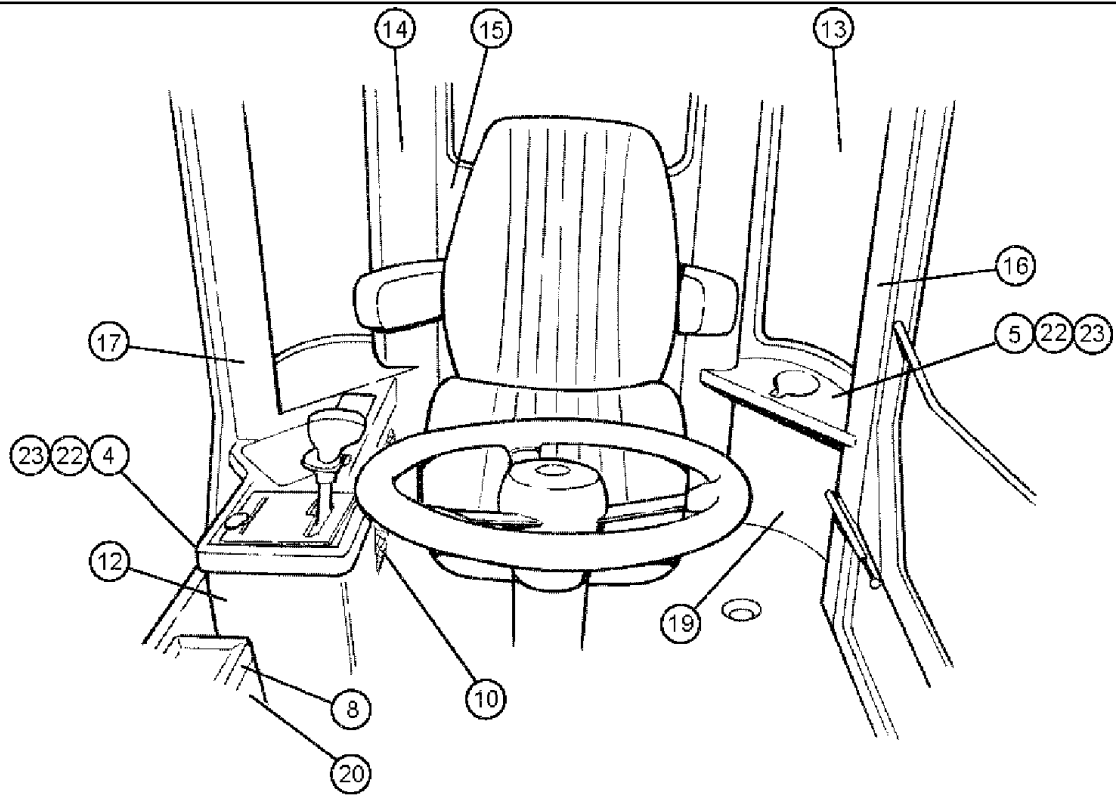

SPX3310 PATRIOT SPRAYER

01-006 UPHOLSTERY

сылка	Номер детали	Кол-во	Описание
1	BN68886	1	MAT, FLOOR, MOLDED
2	BN323881	1	LINER, MOLDED 4" LOUVER
3	BN68888	1	CONSOLE, MOLDED
4	BN311765	1	COVER, MOLDED 7 BANK
5	BN68890	1	COVER, MOLDED REAR CORNER
6	BN68891	1	FRAME, MOLDED DOOR
7	BN68892	1	COVER, MOLDED FRONT LEFT
8	BN68893	1	HOLDER, PENCIL
9	BN68894	1	CONSOLE, FRONT GAGE
10	369937A1	1	NET, CARGO
	369929A1	5	FASTENER, CHRISTMAS TREE, ASSOCIATED PART OF NET, CARGO, P/N 369937A1
11	BN68896	1	FOAM, CAB FRONT FIRE WALL
12	BN68897	1	FOAM, CONTROL SIDE LOWER PL
13	BN68898	1	FOAM, LH REAR POST COVER
14	BN68899	1	FOAM, RH REAR POST COVER
15	BN68900	1	FOAM, REAR MIDDLE PANEL
16	BN68901	1	FOAM, LEFT SIDE POST COVER
17	BN68902	1	FOAM, RT SIDE POST COVER
18	BN68903	1	FOAM, DOOR PANEL
19	BN68904	1	FOAM, LOWER REAR L.H.
20	BN68905	1	FOAM, LOWER FRONT R.H.
21	BN304445	2	GASKET, 1" FOAM
22	BN69601	41	SCREW, #10 X 1 FL HD CTSK BK
23	BN69602	37	WASHER, #10 CNTRSK BK
26	BN50944	2	SCREW, #10 X .5, PH, SL
27	BN68906	2	GASKET, 1/2" FOAM, 3" 4" LOUVR
28	BN315877	5	SCREW, 1/4-20 X 1" PHIL, TH, SS, BLK
29	BN315876	1	WASHER, 1/4 FENDR X 1.25 SSBLK
30	BN315875	4	WASHER, 1/4, FW, G5, BLK. ZINK