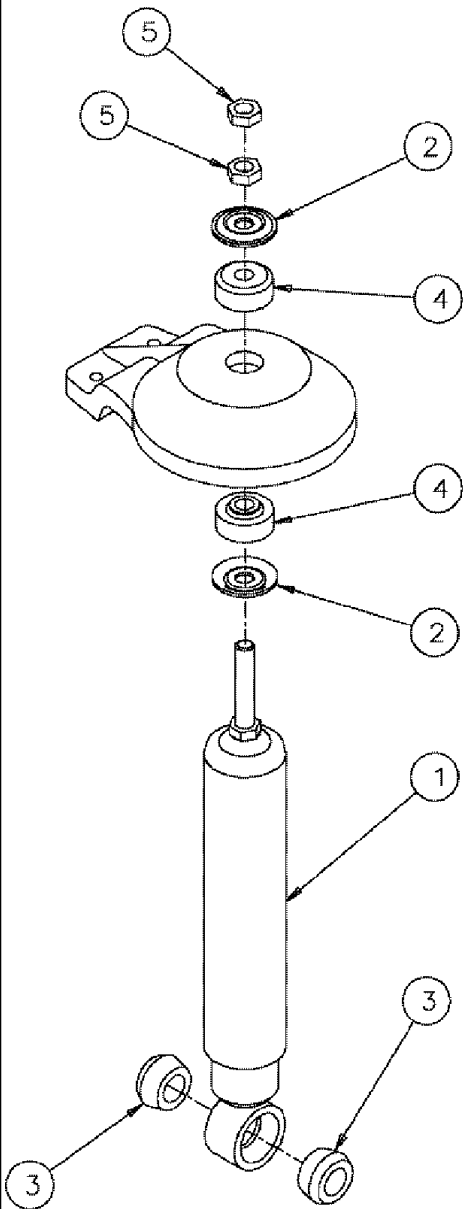

SPX3310 PATRIOT SPRAYER

06-016 SUSPENSION SHOCK ASSEMBLY

сылка	Номер детали	Кол-во	Описание
1	343351A1	1	SHOCK ABSORBER, SINGLE POSITION, ARV
2	BN313440	2	WASHER, RETAINER
3	BN313441	2	BUSHING,
4	BN324082	2	BUSHING, SHOCK INNER
5	329-1510	2	NUT, Jam, 5/8"-18, G8,
6	BN55077	AR	ANTISEIZE,