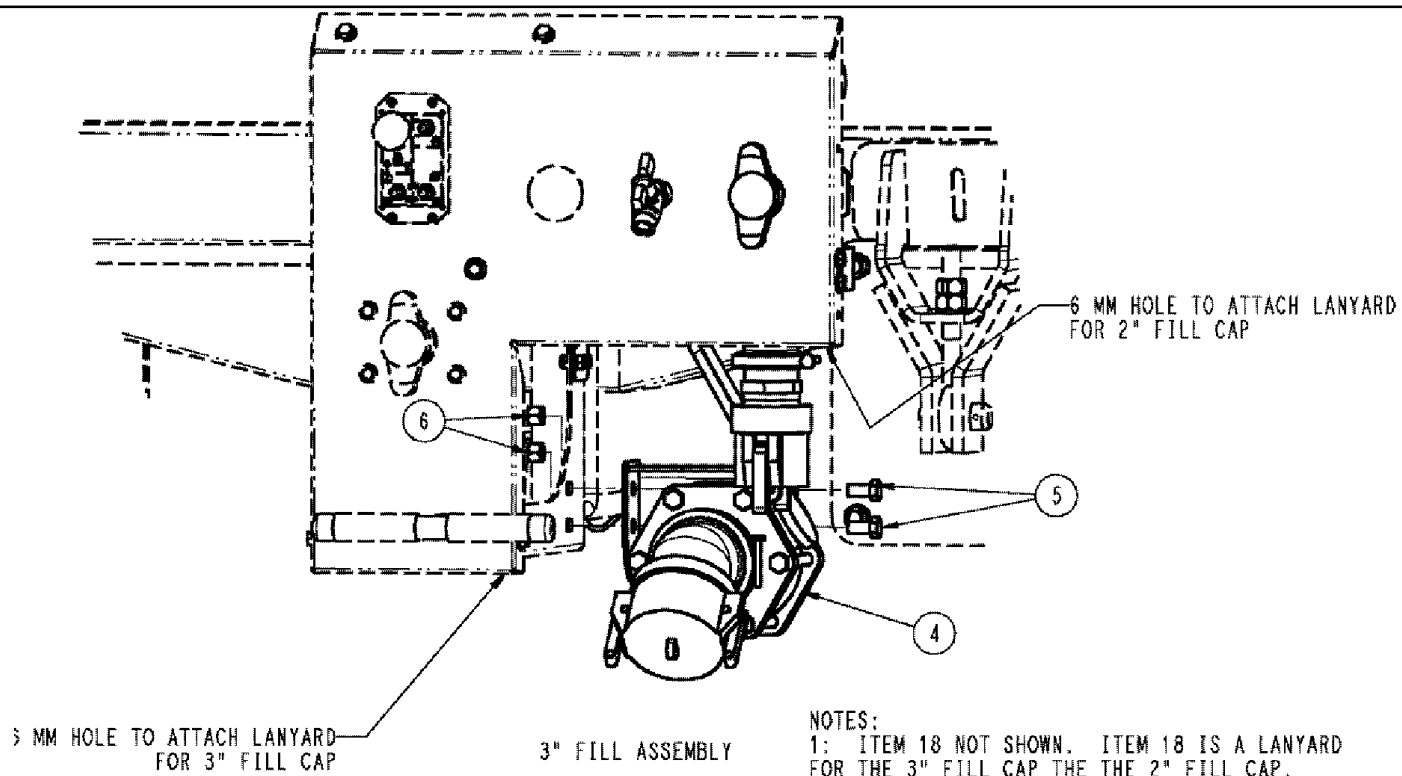

SPX3310 PATRIOT SPRAYER

09-001 PRESSURE FILL PLUMBING

сылка	Номер детали	Кол-во	Описание
2	BN50250	4	BOLT, 3/8-16 X .75, HH, SS
3	BN50759	4	NUT, 3/8-16, NLN, SS
4	343026A1	1	3" PRESSURE, SEE FIG 09-003
5	BN50691	2	BOLT, 1/2-13 X 1, HH, SS
6	BN320390	2	NUT, 1/2-13, TL NUT, G5, DORRL
7	BN50142	6	WASHER, 5/16, FW, SS
8	BN50476	3	BOLT, 5/16-18 X .75, HH, SS
9	BN55361	3	NUT, 5/16-18, NLN, SS
12	BN320156	1	CLAMP, HOSE, #24, 304 SS
13	BN310446	2	CLAMP, HOSE, #12, 304 SS
14	BN2397660	1	PLUG, DASH 2" #2403
15	BN324269	1	CLAMP, HOSE, 52, 304SS
16	BN310448	1	CLAMP, HOSE, #28, 304 SS
17	343747A1	1	HOSE, 3/4" X 5" EPDM
18	BN321087	2	STRAP, LANYARD, 11" POLYURETHANE