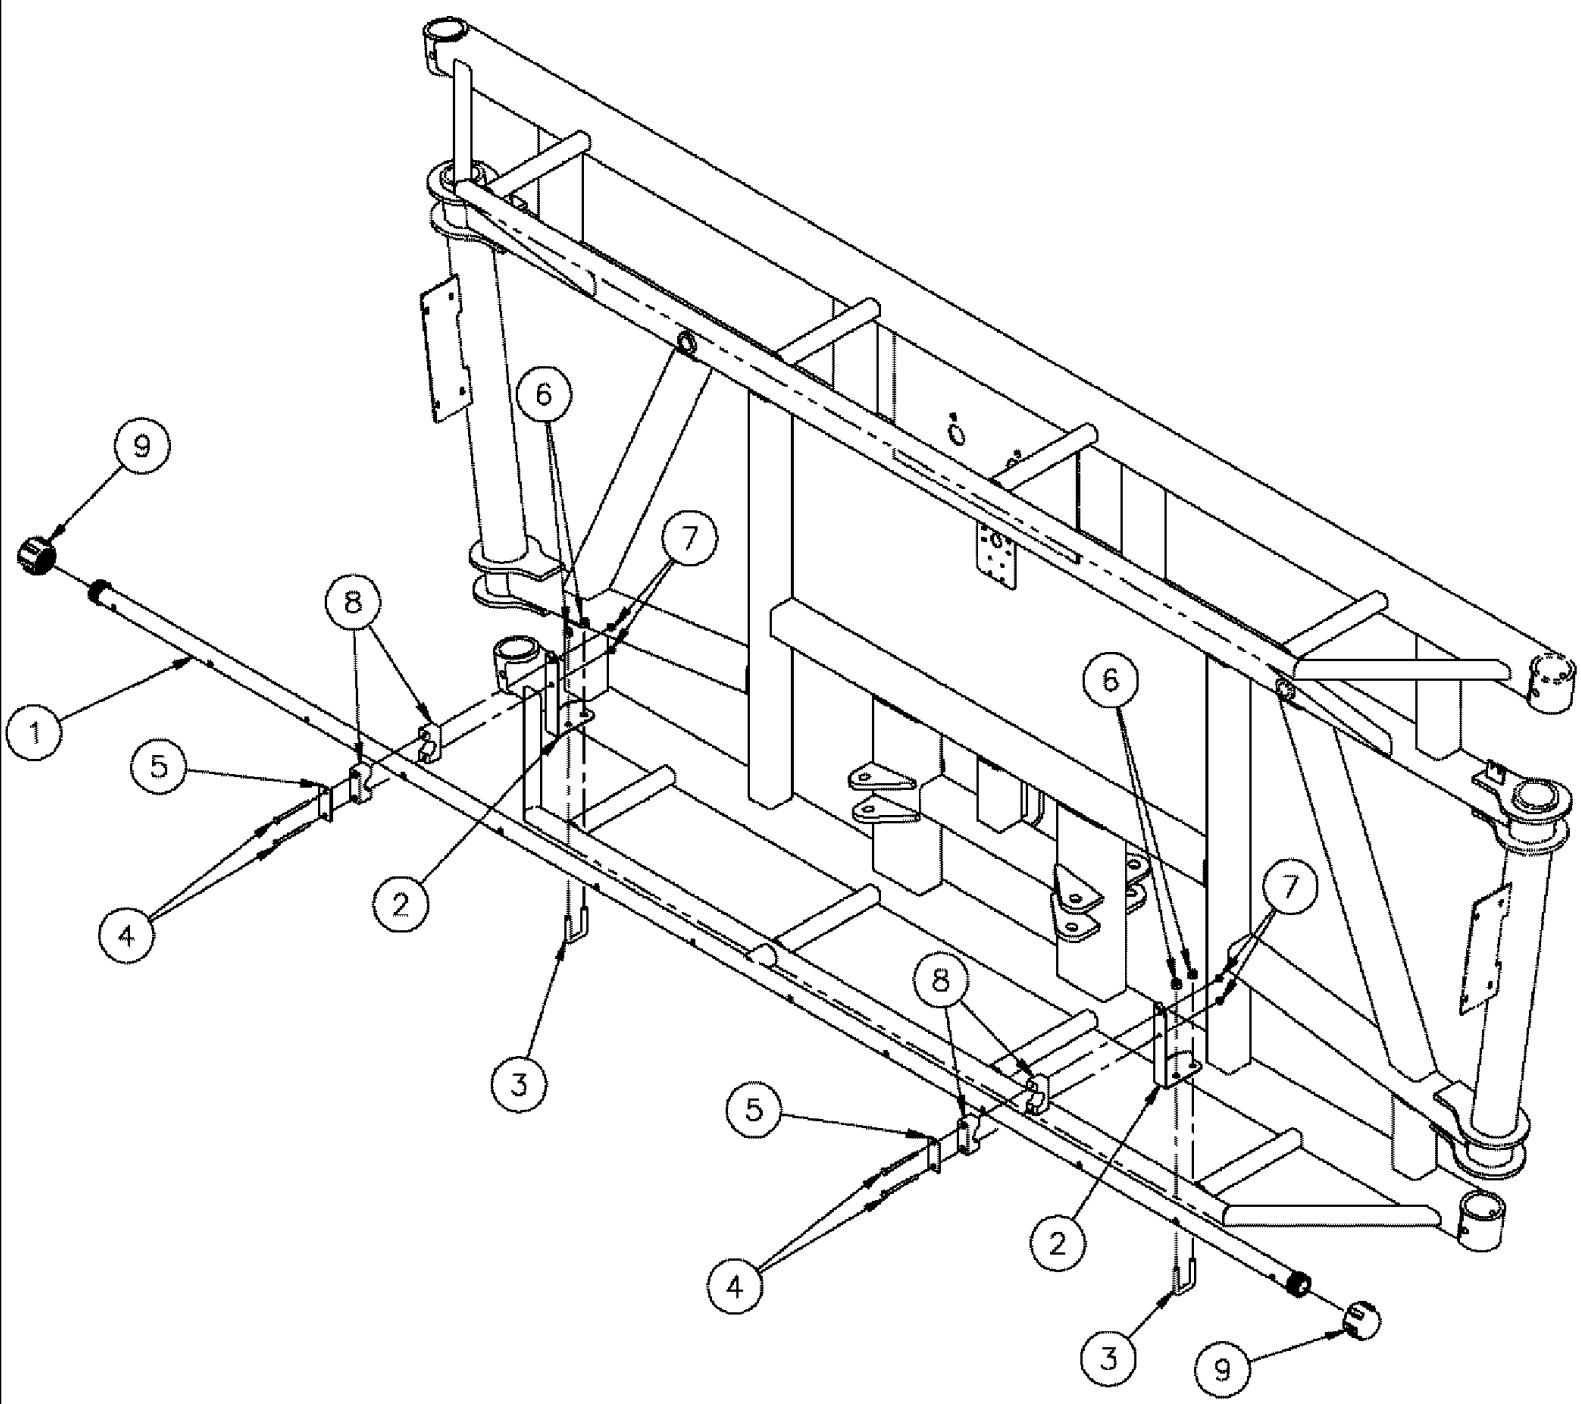

SPX3310 PATRIOT SPRAYER

09-038 ELECT. GROUP, 5 SECTION (80' & 90')

сылка	Номер детали	Кол-во	Описание
1	343957A1	2	HARNESS, OUTBOOM EXT. #1
2	343958A1	2	HARNESS, OUTBOOM EXT. #2
3	BN65934	5	SWITCH, SINGLE POLE, ON-OFF
4	BN65938	5	ACTUATOR, SWITCH