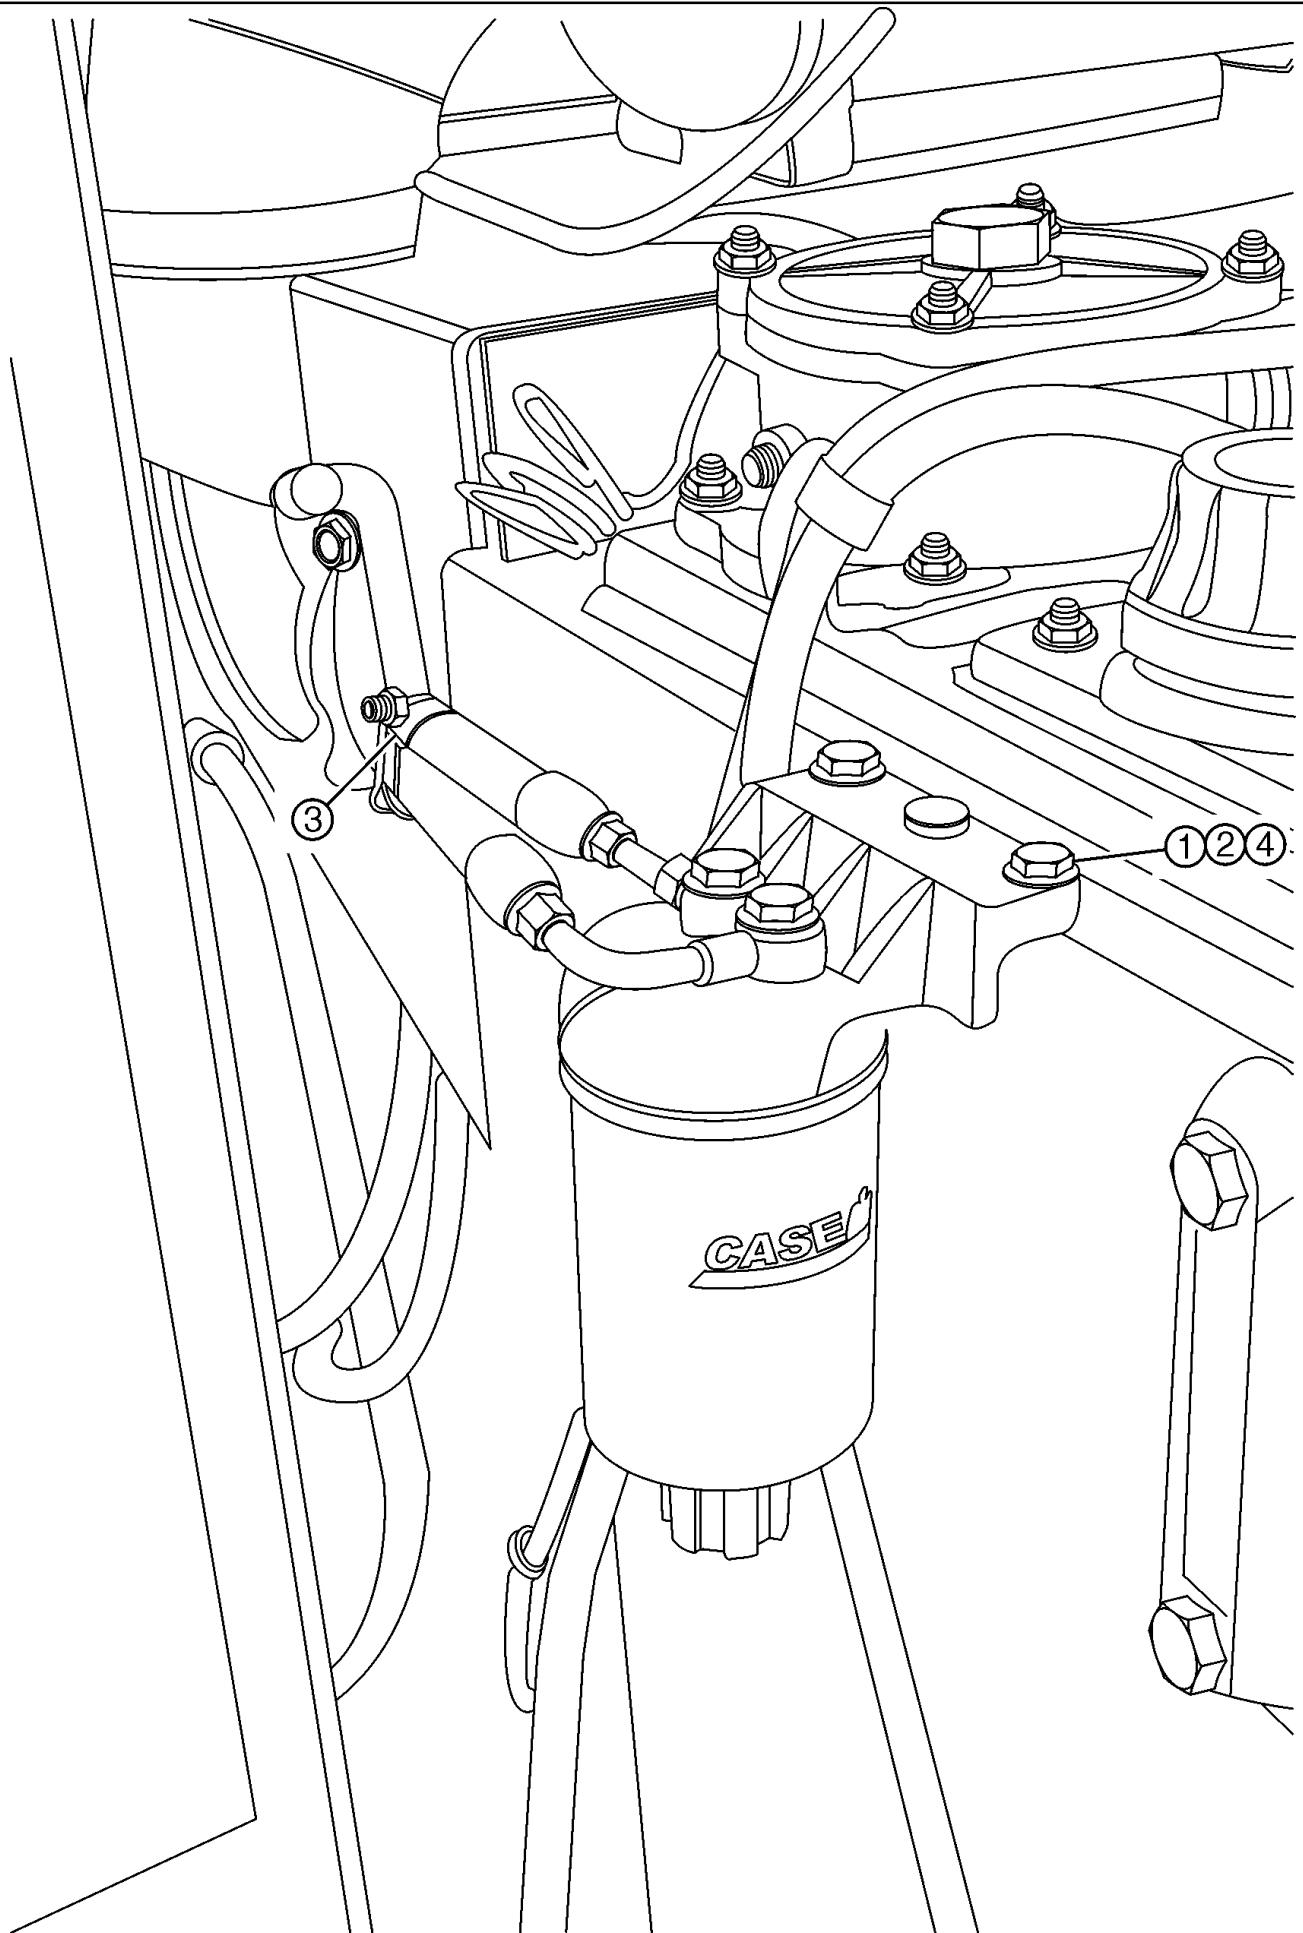

NOTE: SEE FIG 03-026 FOR FUEL FILTER ASSEMBLY.

SPX3310 PATRIOT SPRAYER

03-030 FUEL FILTER MOUNTING HARDWARE PACKAGE

сылка	Номер детали	Кол-во	Описание
1	413-516	3	BOLT, Hex, 5/16"-18 x 1", G5, Full Thd, HH
2	BN50142	3	WASHER, 5/16, FW, SS
3	515-23143	2	CLAMP, 9/16", Insul, 3/8" Bolt,
4	BN50057	2	NUT, 5/16-18 WHIZ LOCK SS

NOTE: SEE FIG 03-026 FOR FUEL FILTER ASSEMBLY.