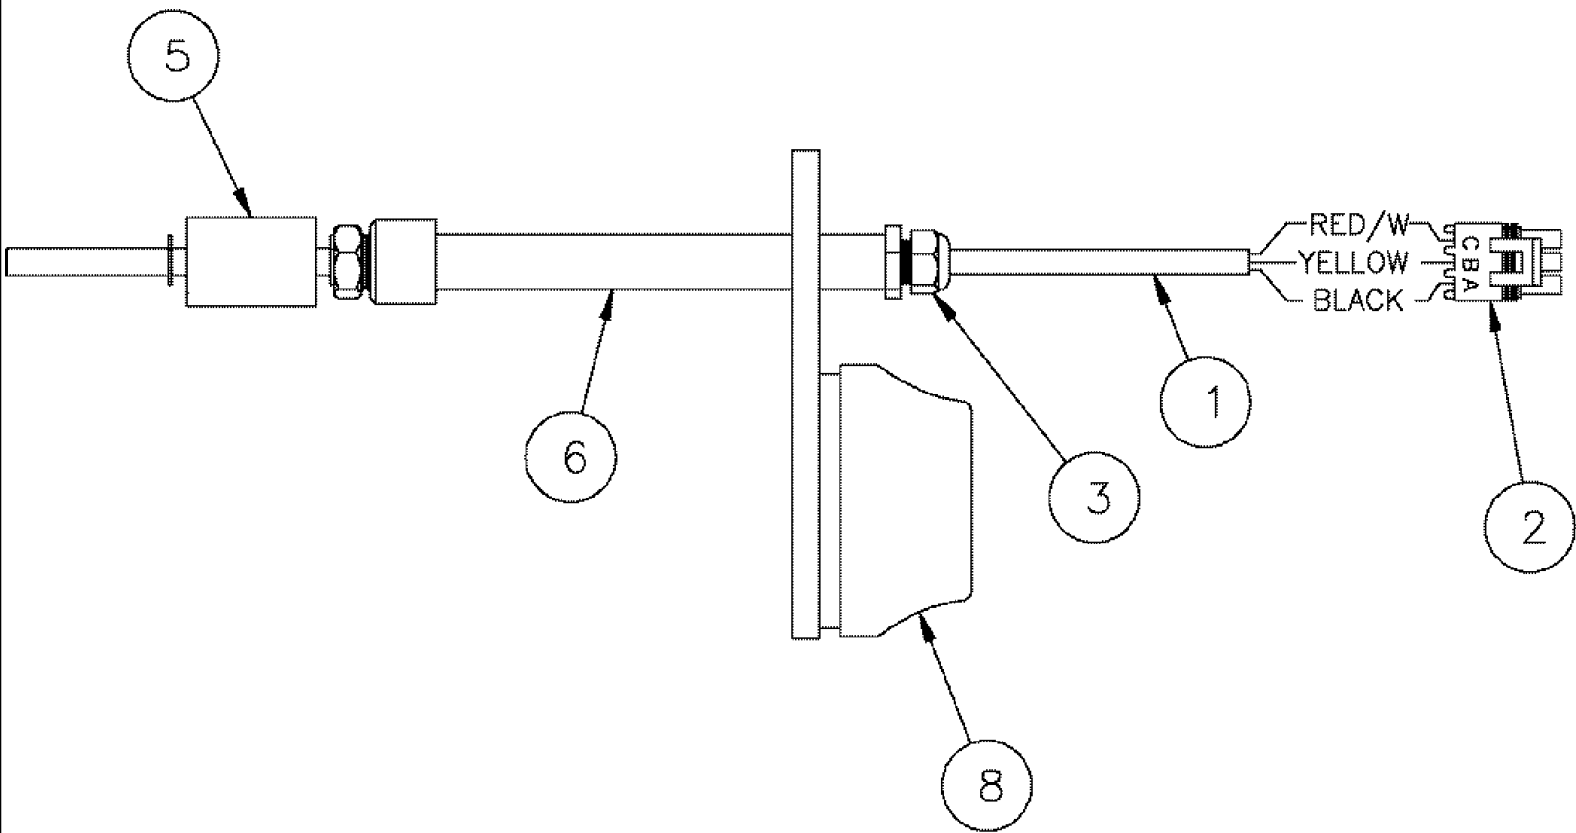

SPX3310 PATRIOT SPRAYER

06-013(02) LEVEL TEMP SWITCH GROUP - BEFORE SERIAL #20056

сылка	Номер детали	Кол-во	Описание
2	BN303121	1	CONNECTOR, ELEC, 3 WPAK TWR
3	BN52326	1	RETAINER, SEAL-3/8 NPT.236 MAX DIA
5	BN305129	1	SENSOR, TEMP-LEVEL, OIL
6	87272097	1	PLATE, TEMP LEVEL, WLDMNT
8	BN304339	1	FILTER, AIR, PRESS VALVE