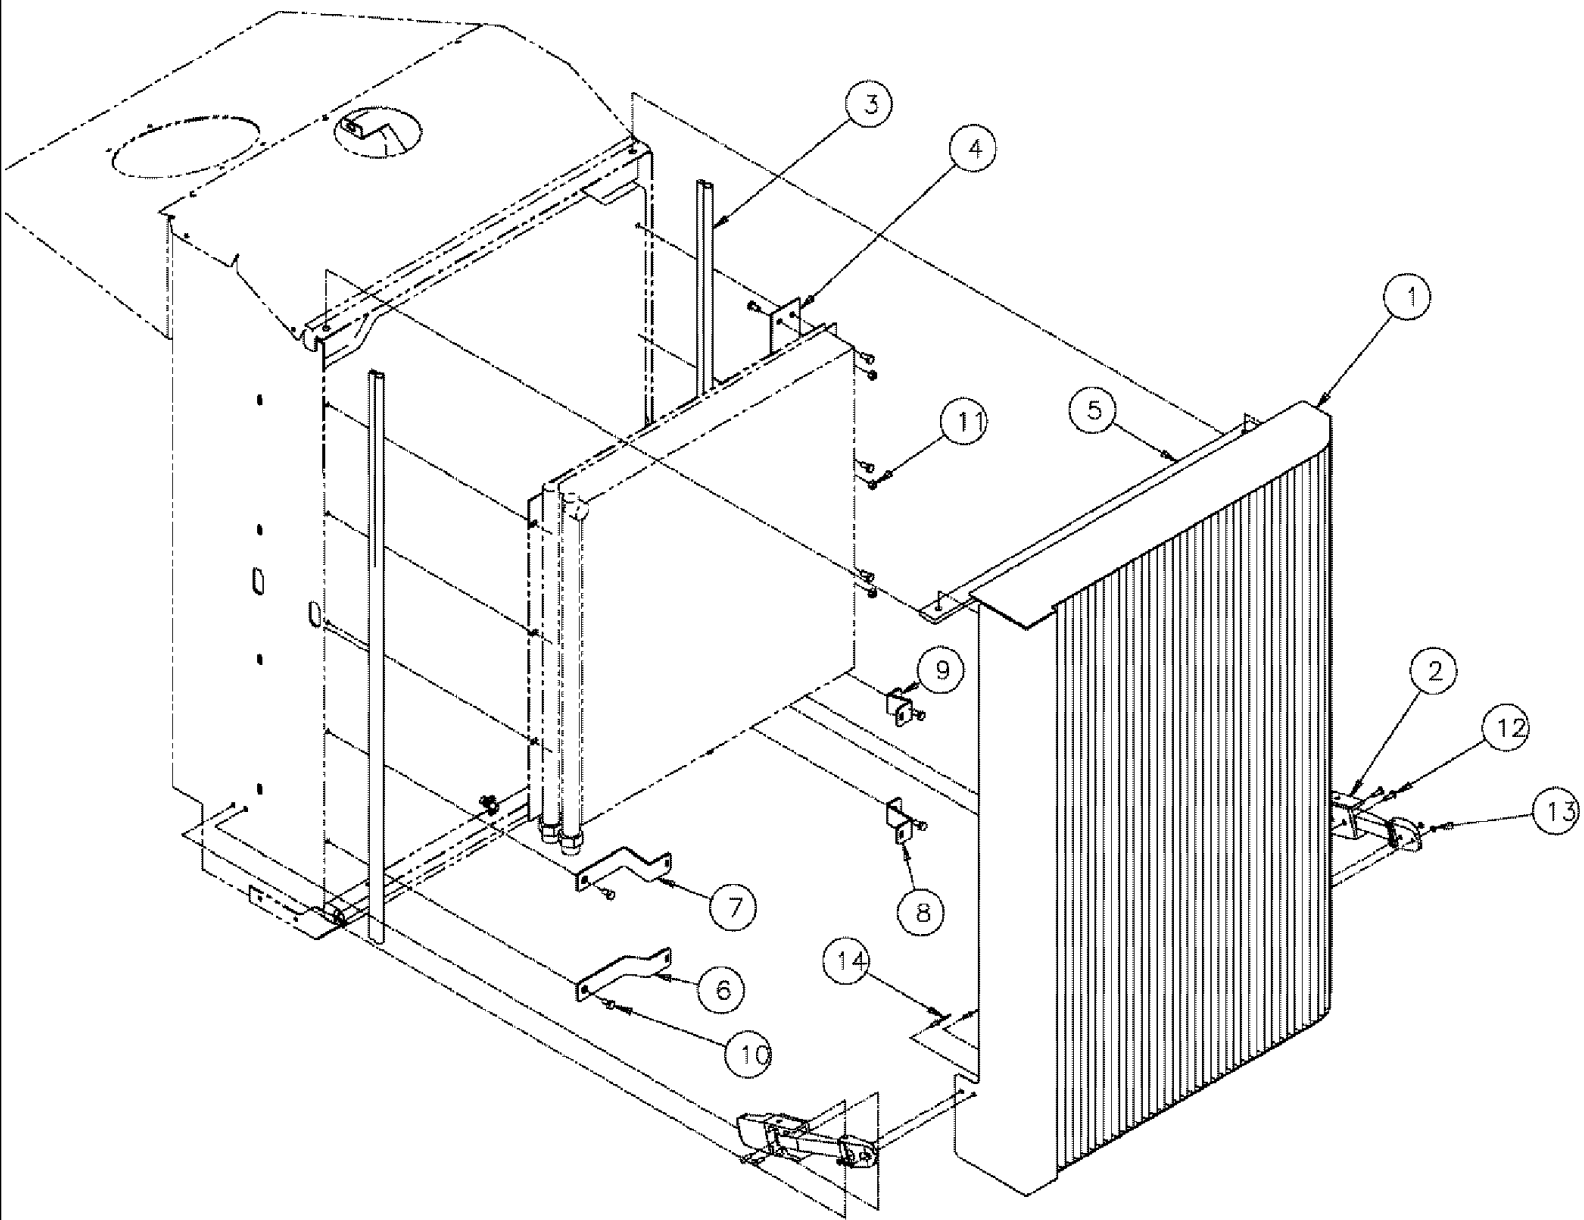

SPX3310 PATRIOT SPRAYER

03-046 GRILL MOUNT GROUP

сылка	Номер детали	Кол-во	Описание
1	BN322001	1	GRILLE, RAD. WELDMENT
2	BN310732	2	LATCH, HOOD, 543
3	BN316801	2	SEAL, GRILLE, SIDES
4	BN322008	1	SUPPORT, OIL COOLER
5	BN322009	1	FOAM, UPPER GRILLE
6	BN322004	1	BRACKET, LOWER RIGHT
7	BN322006	1	BRACKET, UPPER RIGHT
8	BN322005	1	BRACKET, LOWER LEFT
9	BN322007	1	BRACKET, UPPER LEFT
10	BN300373	13	BOLT, M8-1.25 X 16, HH, 8.8
11	832-46408	3	NUT, LOCK, M8 x 1.25, CI 8, TLN
12	BN311112	4	RIVET, 1/4-20 X.75, BHCS
13	495-31019	4	WASHER, 3/16",
14	151-573	4	RIVET, Pop, 3/16" x .575",