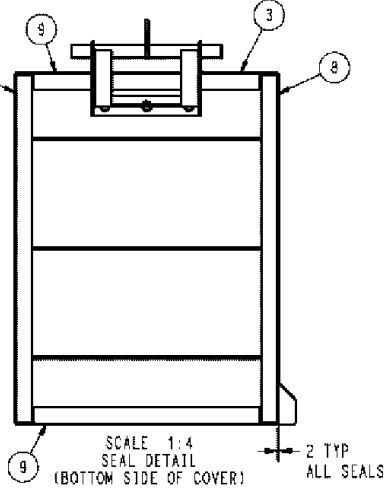

SPX3310 PATRIOT SPRAYER

04-013 WALKWAY GROUP, L.H. FRONT

сылка	Номер детали	Кол-во	Описание
1	87269514	1	EXTENSION, L.H. MIDDLE
2	87269512	1	HANDRAIL, WELDMENT
3	87268721	1	COVER, STORAGE BOX
4	BN319247	1	PIN, SPRING RETENSION
5	BN1630425	2	PIN, SPLIT (COTTER), 1/8 X 1
7	87269772	1	SUPPORT, REAR, MID WALKWAY
8	87268723	2	FOAM
9	87268726	2	FOAM
10	BN319151	2	BUSHING, 5/16, SHLDER, NYLON
11	381794A1	1	ROD, COOLER ACCESS DOOR
12	19-5380	1	PIN, HAIR
13	38-3816	1	PIN, 1/8" x 1", Coiled, COIL SPR.
14	87529312	1	WASHER, 11 X 24 X 3MM HDN DOR
15	86981496	1	WASHER, M13.5 x 24.5 x 3, HT, HTS DOR
16	L129280	1	SPRING, COMPRESSION
17	BN54055	2	PLATFORM, SAFETY WALK
18	BN54103	2	PLATFORM, SAFETY WALK
19	614-8020	7	BOLT, Hex, M8 x 20, 8.8,
20	832-46408	7	NUT, LOCK, M8 x 1.25, CI 8, TLN
21	614-10020	5	BOLT, Hex, M10 x 20, 8.8, Full Thd, HH
22	832-46410	5	NUT, LOCK, M10 x 1.5, CI 8, TLN