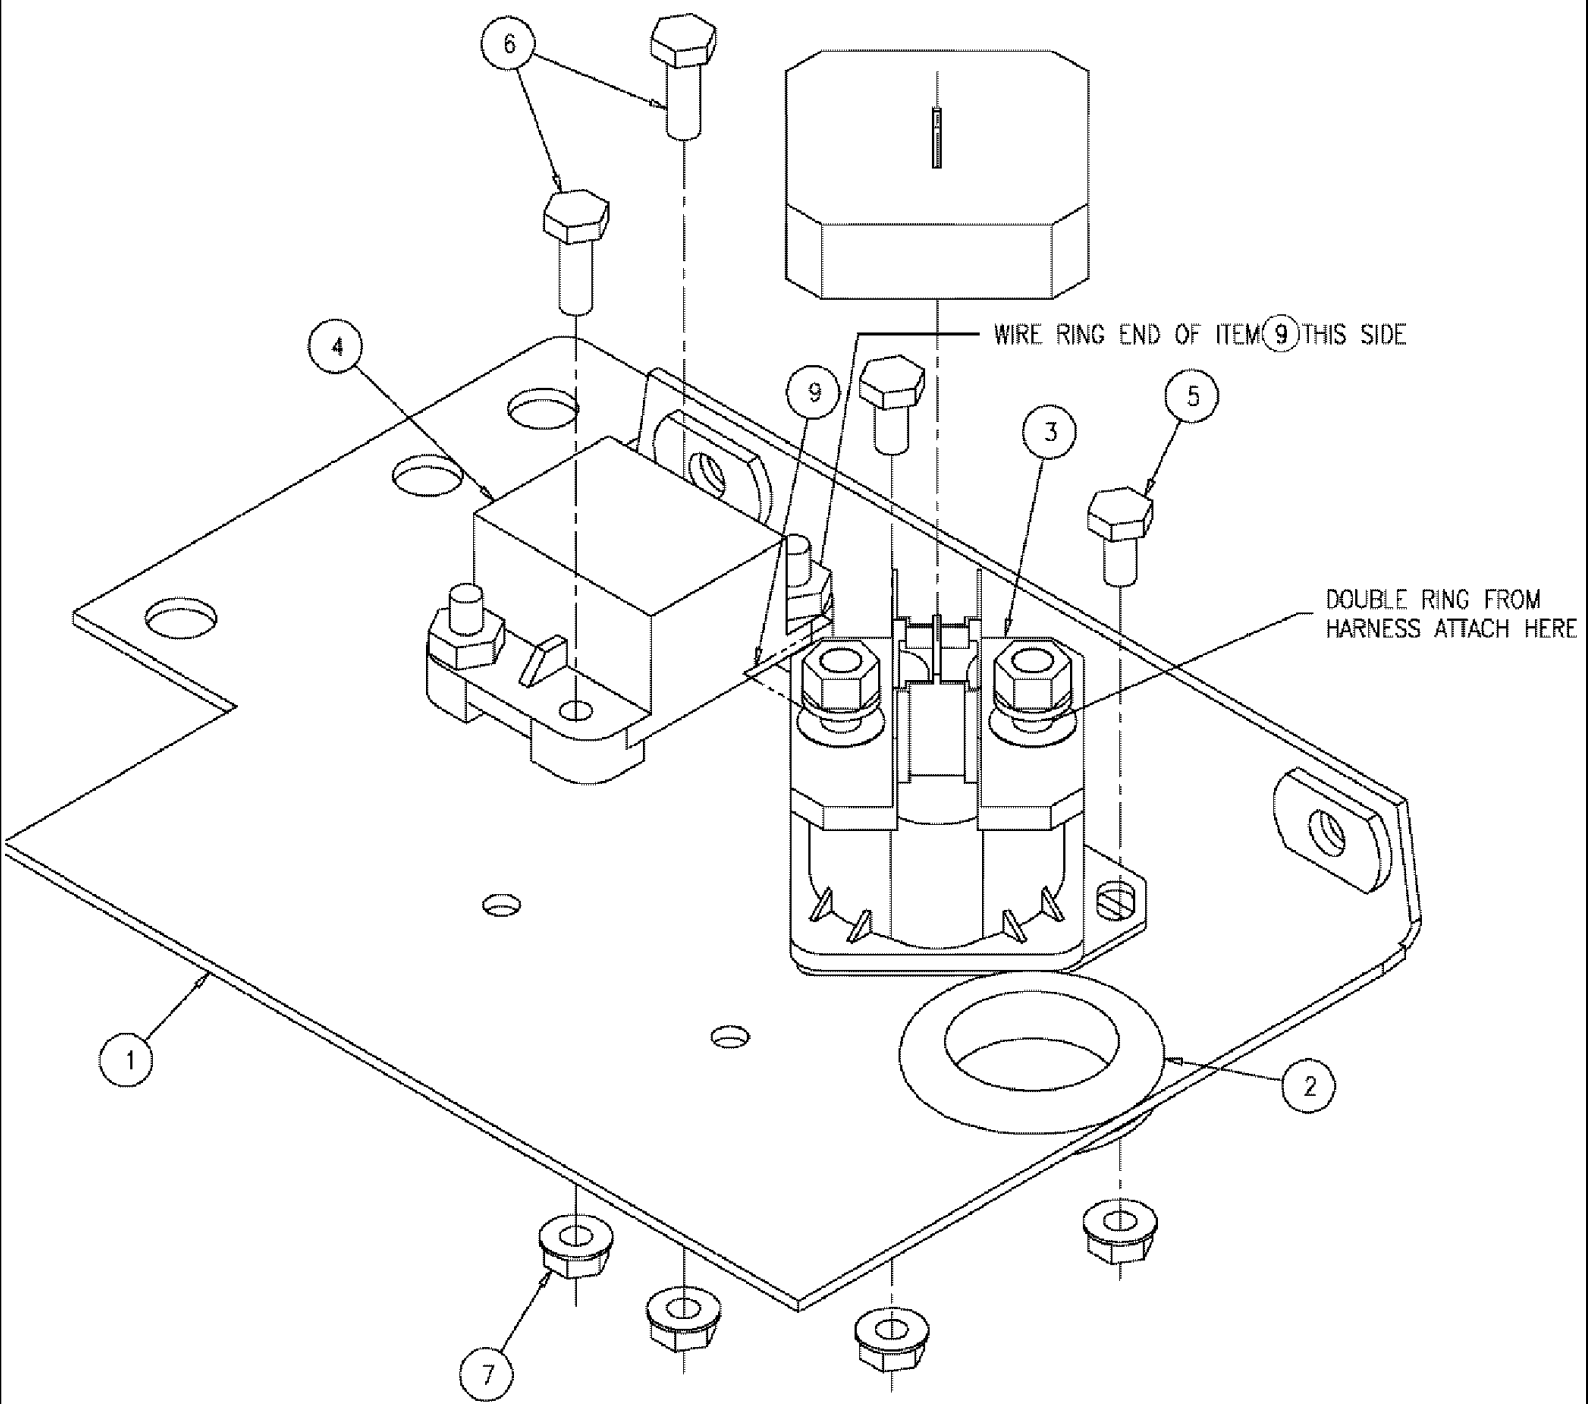

SPX3310 PATRIOT SPRAYER

03-037 MUFFLER GROUP

сылка	Номер детали	Кол-во	Описание
1	87268887	1	MUFFLER, 3" INLET X 4" OUT.
2	BN310690	1	CAP, RAIN MUFFLER
3	BN310689	1	CLAMP, MUFFLER (BENT BOLT)