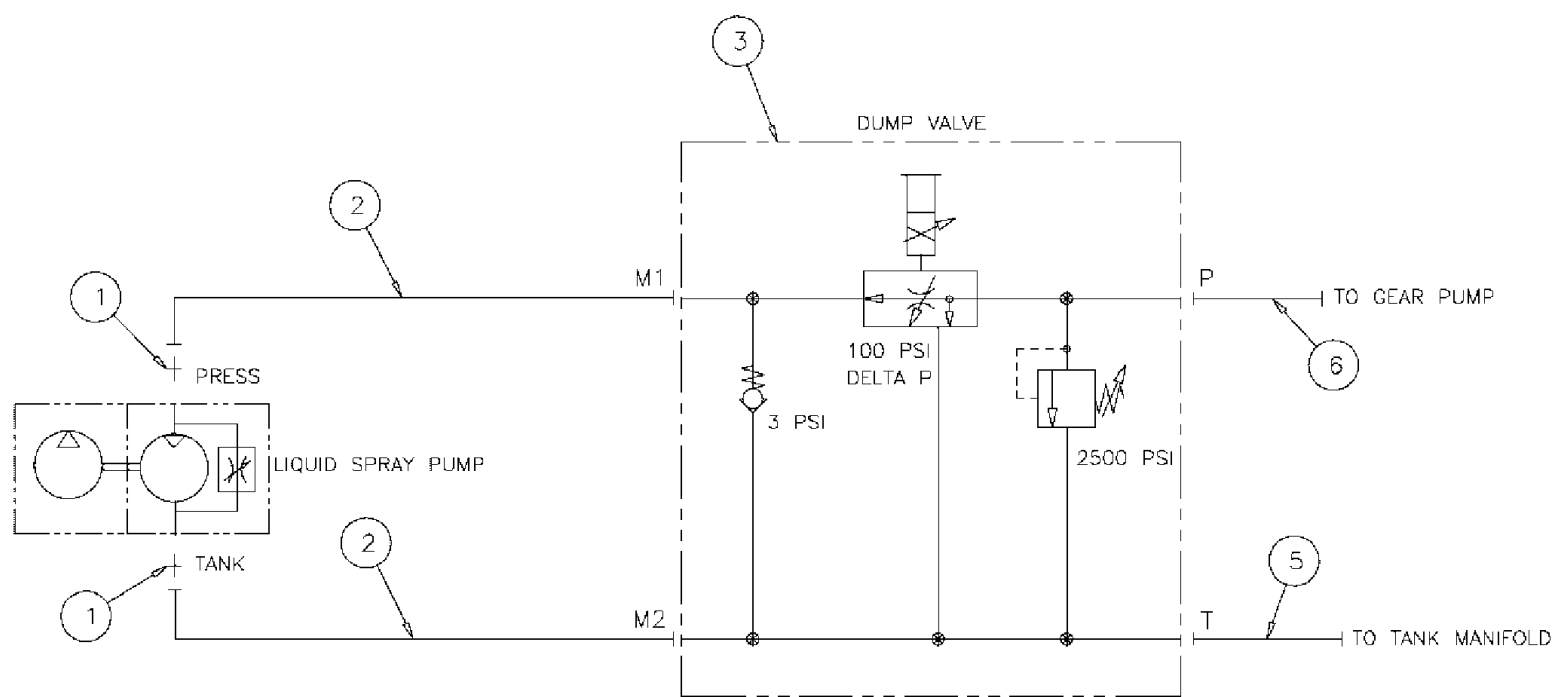

SPX3310 PATRIOT SPRAYER

06-033 LOADSHARE MANIFOLD - BEFORE SERIAL #20002

сылка	Номер детали	Кол-во	Описание
1	BN318674	1	BLOCK, M/C
2	BN318676	1	VALVE, BY-PASS, DIVERTER
	BN318677	1	KIT, SEALS, DIVERTER VALVE, SERVICE PARTS FOR REF. 2
3	BN318678	1	VALVE, SOLENOID, 2/3 WAY SOLENOID VALVE
	BN318679	1	SEAL ASSY., SOLENOID VALVE, SERVICE PARTS FOR REF. 3
4	BN300303	1	VALVE, HYDRAULIC, SHUTTLE
	BN318675	1	KIT, SEALS, SEAL, SHUTTLE VALVE, SERVICE PARTS FOR REF. 4
5	BN300313	1	PLUG, ORIFICE, .070 LOAD SHARE
6	BN300306	1	COIL, 12 VDC, SHIFT W/TOWER
7	218-5205	4	PLUG, Hex Soc, 5/16"-24 ORB, INTERNAL, SAE-2
8	218-5207	9	PLUG, Hex Soc, 7/16"-20 ORB, INTERNAL, SAE-4
9	218-5209	2	PLUG, Hex Soc, 9/16"-18 ORB, INTERNAL, SAE-6

NOTES:

1) USE HARDWARE 4 & 7 TO MOUNT 3 TO REAR SIDE OF PLATE ON THE THE ENGINE SUB-FRAME PLATFORM.