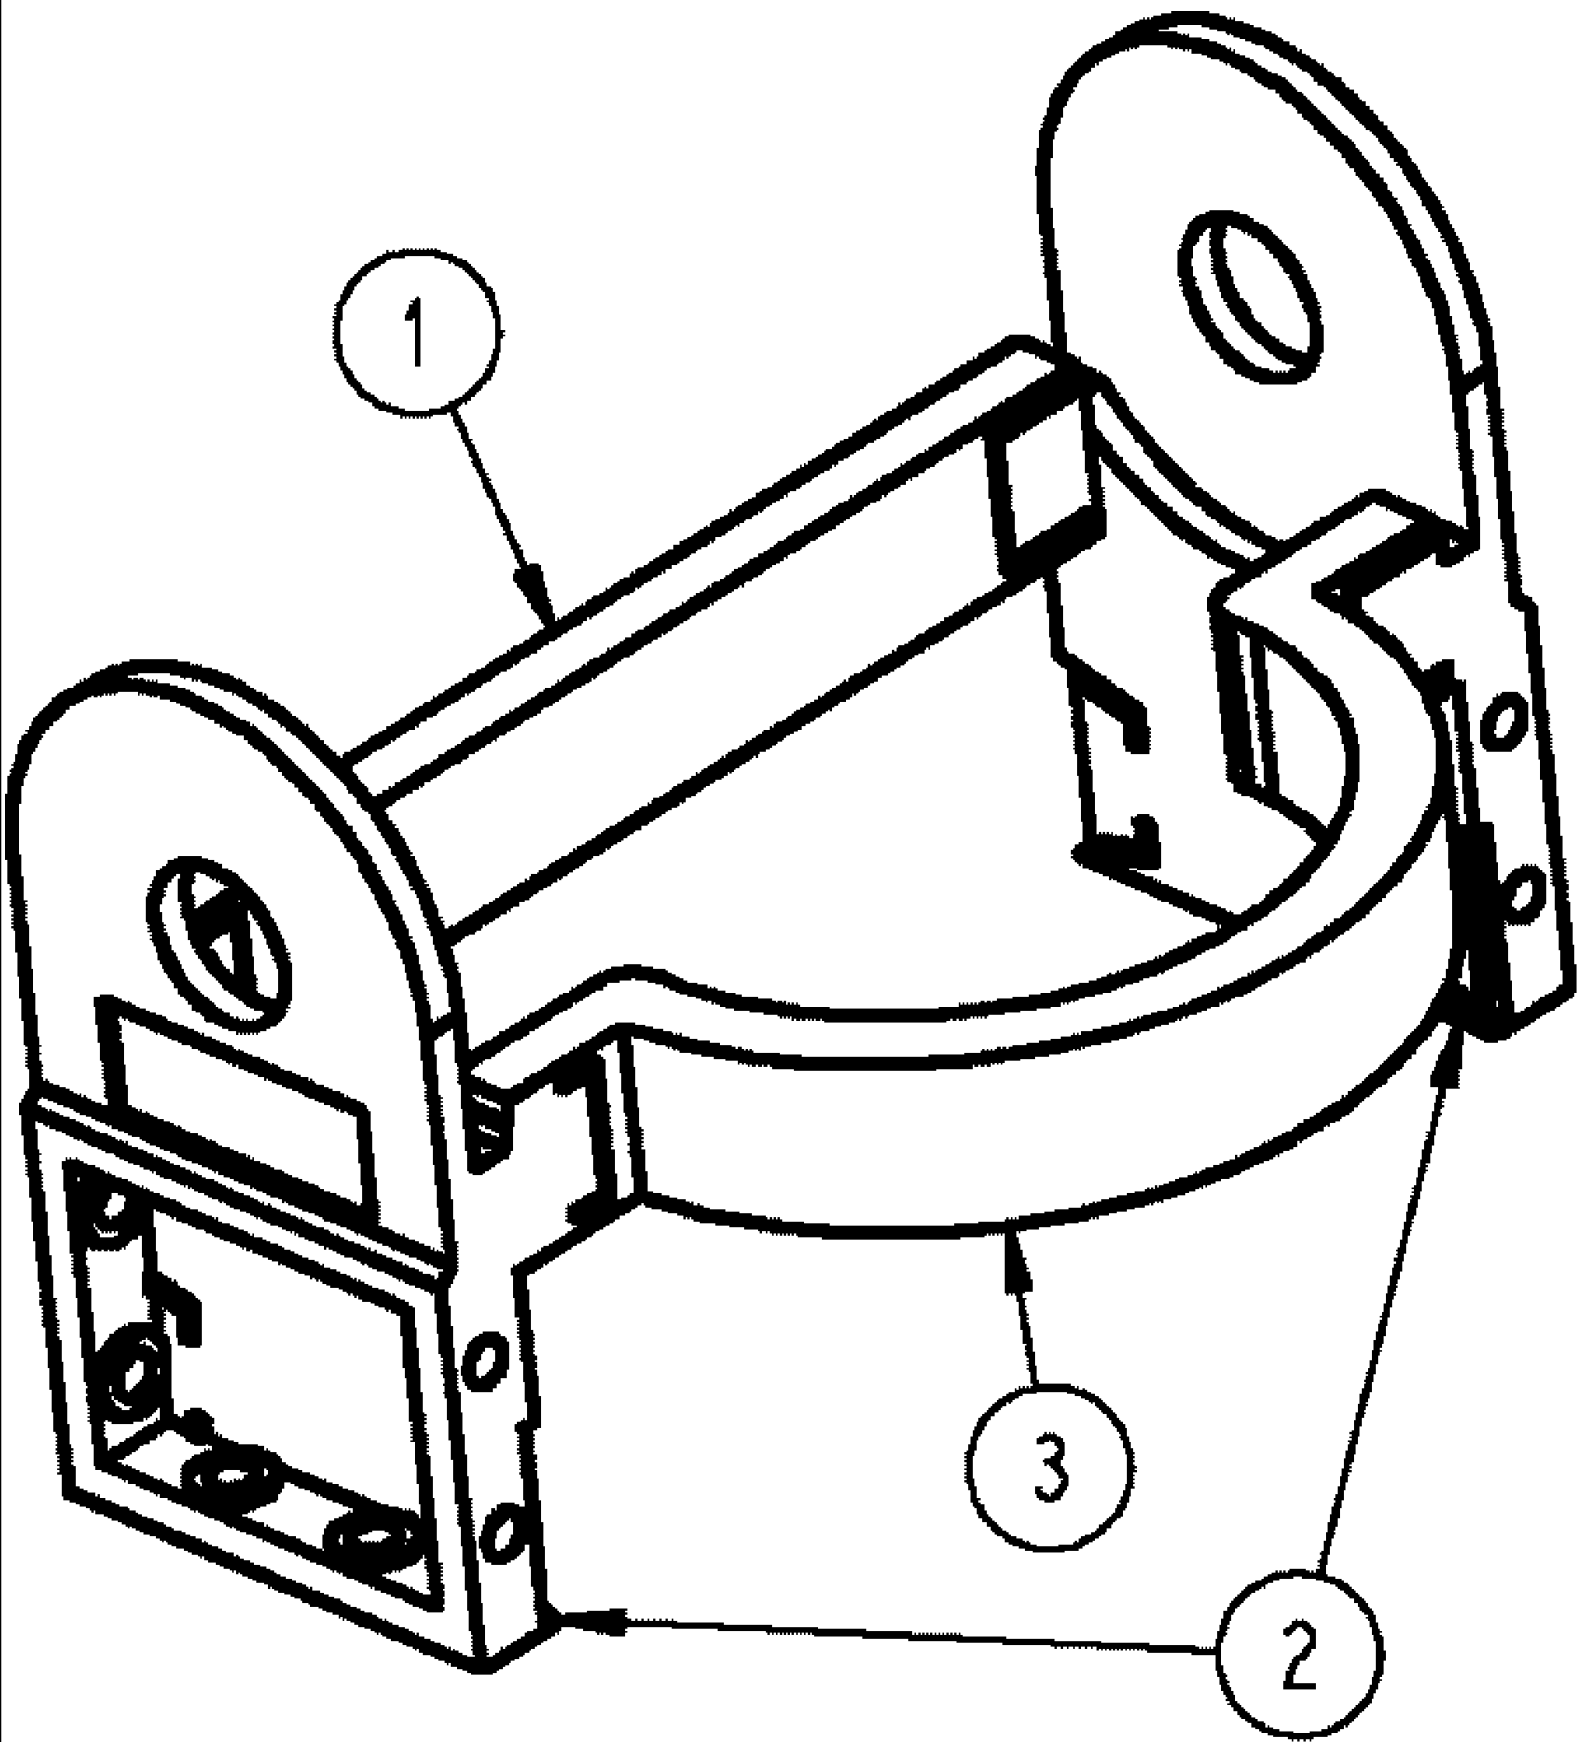

SPX3310 PATRIOT SPRAYER

08-006 MOUNT EXT, CARRIER

сылка	Номер детали	Кол-во	Описание
1	87269834	1	CROSSBAR, STR, 350 SERIES
2	87269836	2	PLATE, MOUNTING, MOUNT, MOVING
3	87269841	1	CROSSBAR, EXT, 350 SERIES