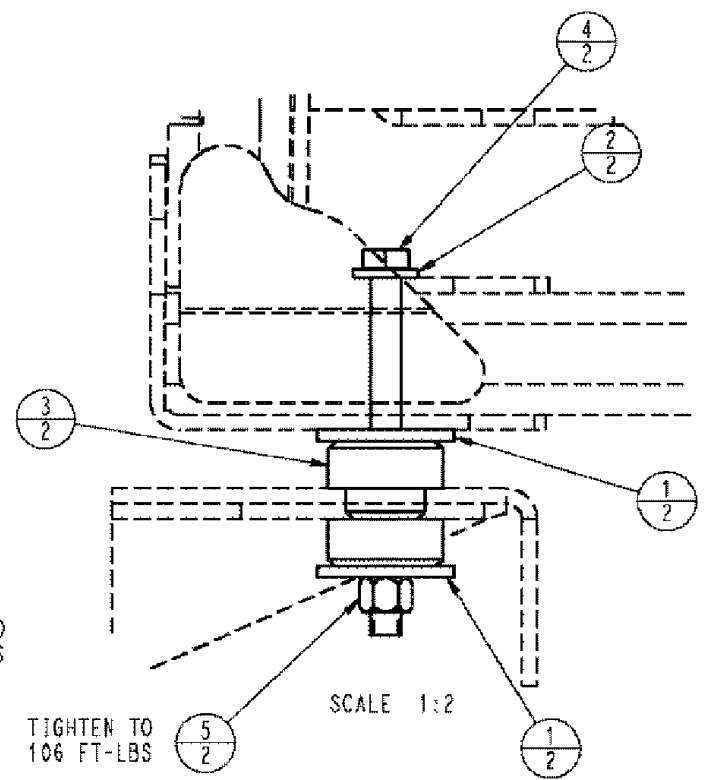

TYPICAL FRONT INSTALLATION