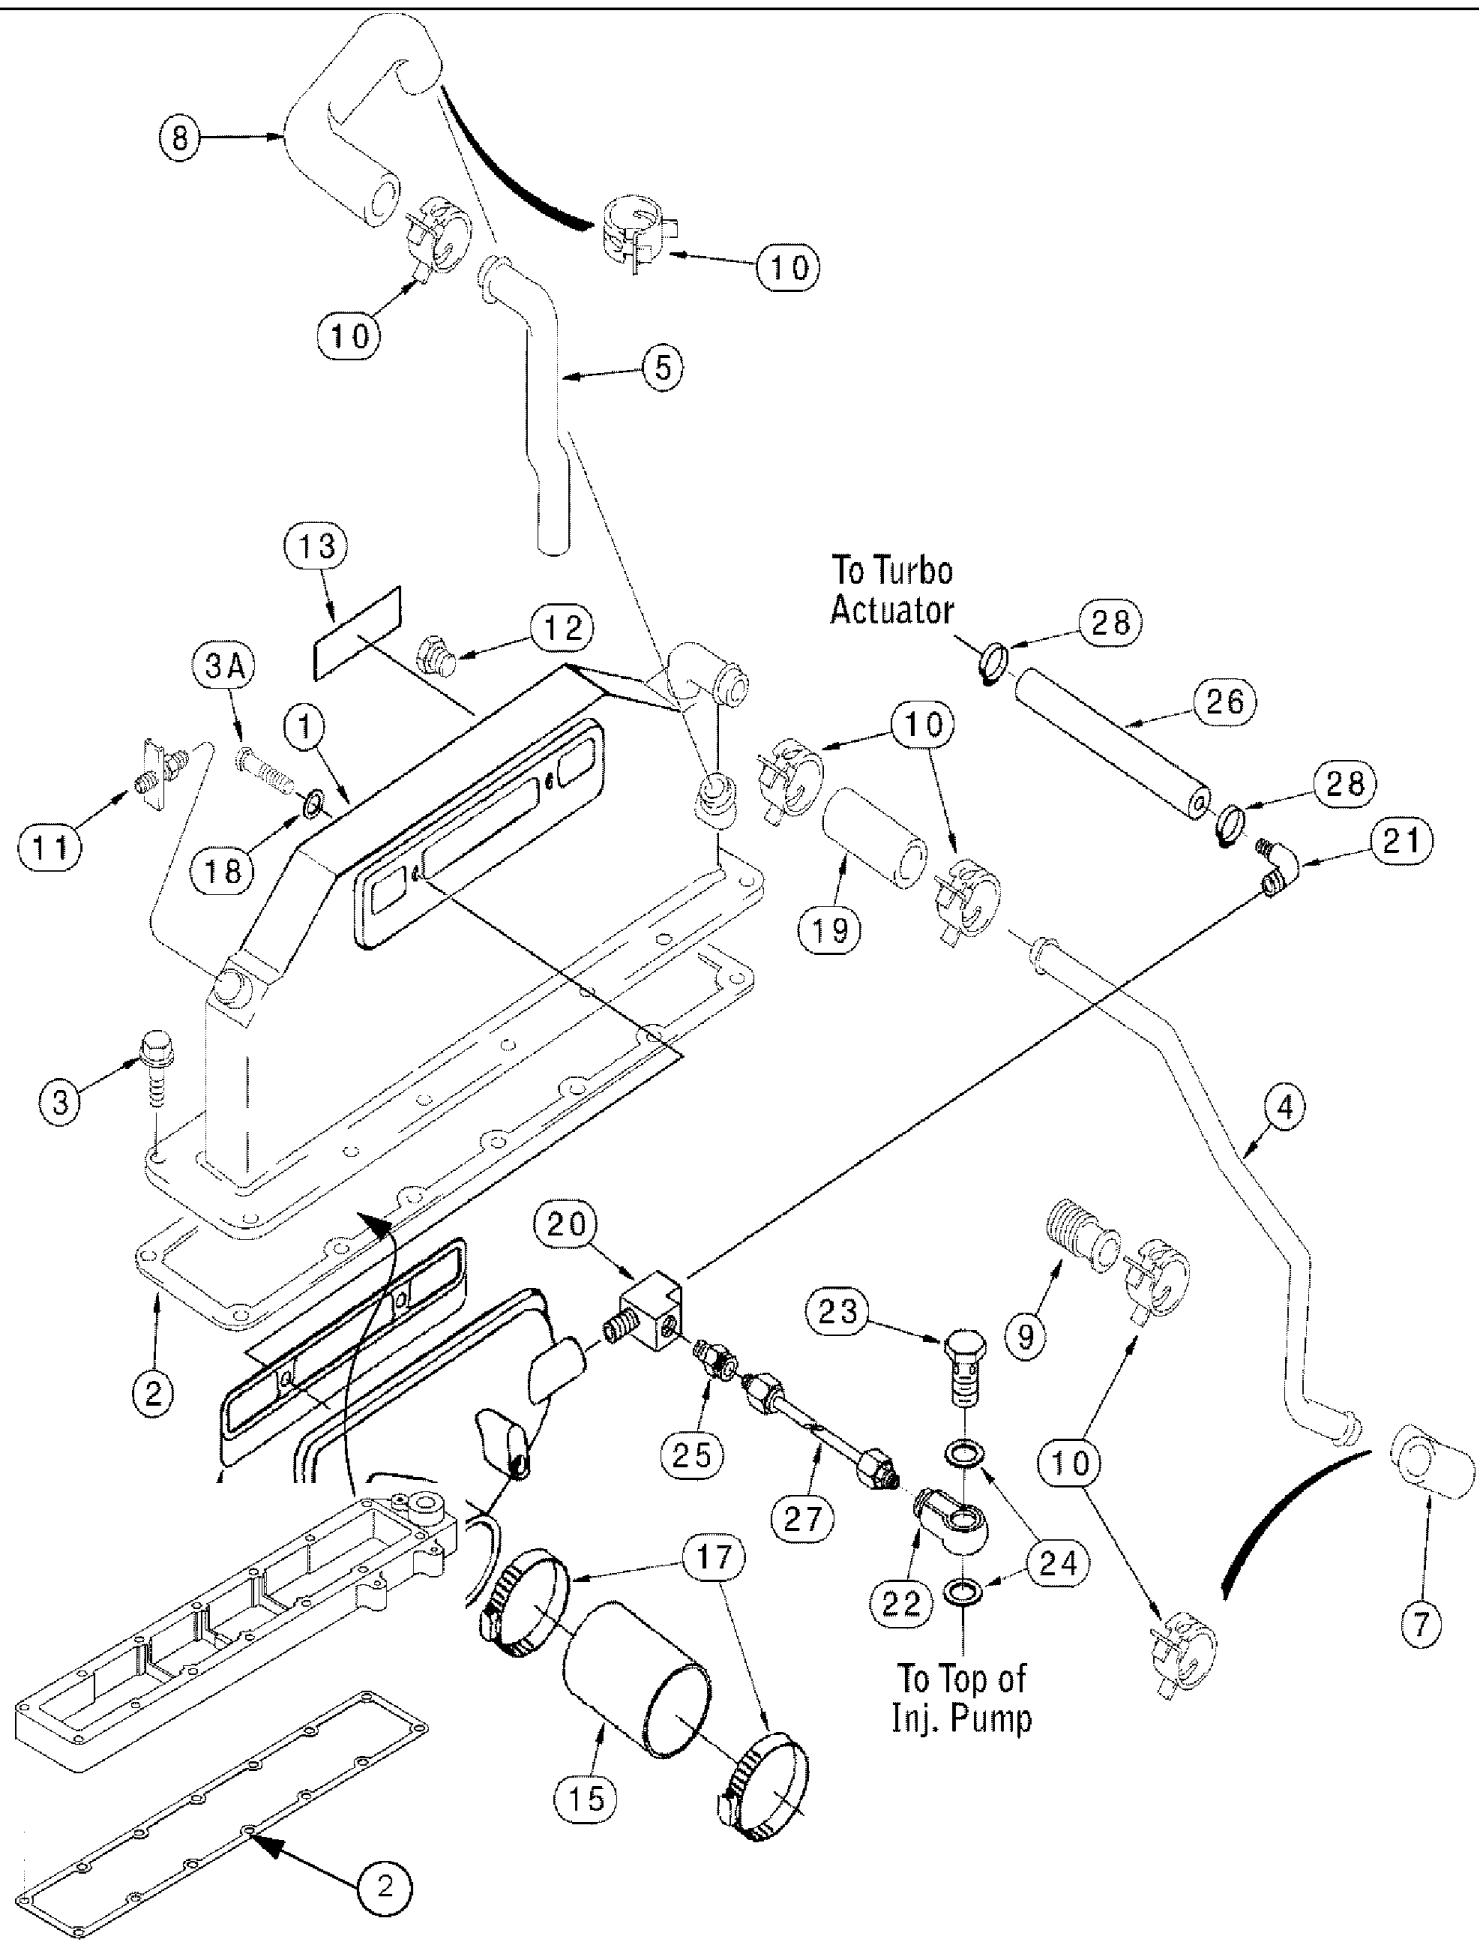

SPX3310 PATRIOT SPRAYER

03-008 MANIFOLDS

сылка	Номер детали	Кол-во	Описание
1	J928503	1	COOLER, AFTER
2	J938152	1	GASKET, MOUNTING
3	J930837	10	SCREW, FLANGE
4	845-10075	2	M8 X 75 HEX FLANGE
5	J927956	1	TUBE,
6	J926446	1	TUBE,
7	J918607	1	HOSE, LARGE, 43 MM (1-11/16 IN)
8	J928492	1	TUBE,
9	J907167	1	COUPLING, SPLINED,
10	J937613	6	CLAMP, HOSE,
11	J909394	1	COCK, DRAIN,
12	J906619	2	PLUG, HEX, 1/8 PT
13	J910778	1	DECAL, CAUTION, NOT ILLUSTRATED
14	J928502	1	CONNECTOR, AIR
15	J916437	1	HOSE, PLAIN
16	J930426	1	GASKET, AIR COMPRESSOR
17	214-1540	2	CLAMP, HOSE, #40, 2.06/3.00 Type F Worm, W/liner,
18	896-15008	2	WASHER, M8 x 21.5 x 2.5, HT, PLAIN
19	J918611	1	HOSE, LARGE, PLAIN
20	J930789	1	TEE, 1/8 X 1/8 X 1/8 PIPE
21	217-281	1	FITTING, 45e, 1/4" Hose x 1/8" NPTF, Barbed, STEM
22	J919644	1	FITTING, BANJO
23	J903035	1	BOLT, BANJO,
24	J935171	2	WASHER, SEALING, 12 MM
25	J920803	1	CONNECTOR,
26	J925438	1	HOSE, 1/4 X 130 MM
27	J934607	1	TUBE,
28	214-1404	2	CLAMP, HOSE, #4, 0.25/0.62 Type M Worm,