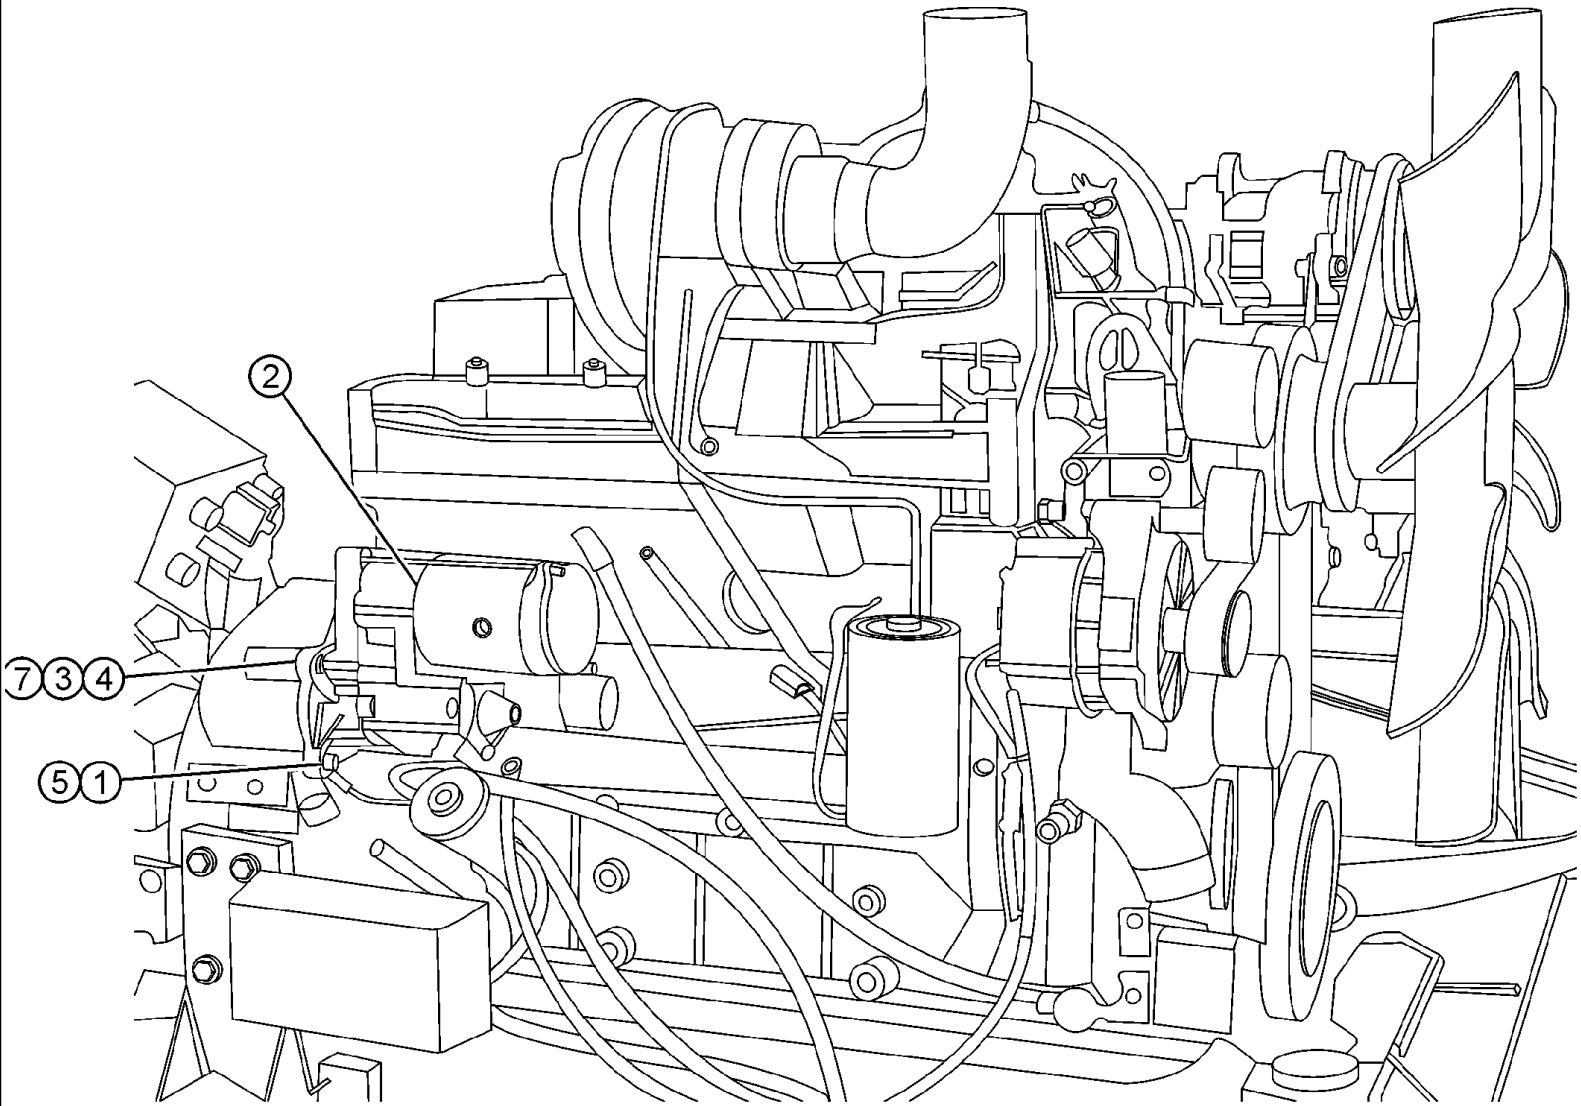

SPX3310 PATRIOT SPRAYER

03-001(02) ENGINE PACKAGE

сылка	Номер детали	Кол-во	Описание
2	BN315577	1	ALTERNATOR, SEE FIG. 03-032
3	BN311554	1	ENGINE, STARTER W/ HDWE SEE FIG. 03-002
4	BN311596	1	FLYWHL W/HDWE SEE FIG. 03-003
5	BN314934	1	ENGINE, CDC 5.9L-200HP ASY
	362559A3	1	CDC (6TA-590) 200HP, PARTS OF ENGINE, CDC 5.9L-200 HP ASSY, P/N BN314934
	J286503	1	FILTER, FUEL, Single pkg qty. For multi pkg [qty.12] order J286503MP, , PARTS OF ENGINE, CDC 5.9L-200 HP ASSY, P/N BN314934
	BN314986	1	SENDER, TEMPERATURE, ENGINE SERVICE ITEMS
6	326347A1	1	SENDER UNIT, 1/2-14 NPTF
7	BN319998	1	SENDER UNIT, OIL PRESS
8	BN316439	1	A/C SEE FIG. 03-031
9	87270000	1	HARNESS, WIRE, ENGINE
9	BN322891	1	HARNESS, WIRE, CDC 200 ENGINE, INDICATES OLD PART NUMBER OR CAN ORDER NEWER PART NUMBER LISTED ABOVE
	87272737	1	OIL BREATHER, (Not shown), ASN 20274
	293685A1	1	HOSE, DRAIN
	87272738	1	HOSE, 5/8 X 5/8