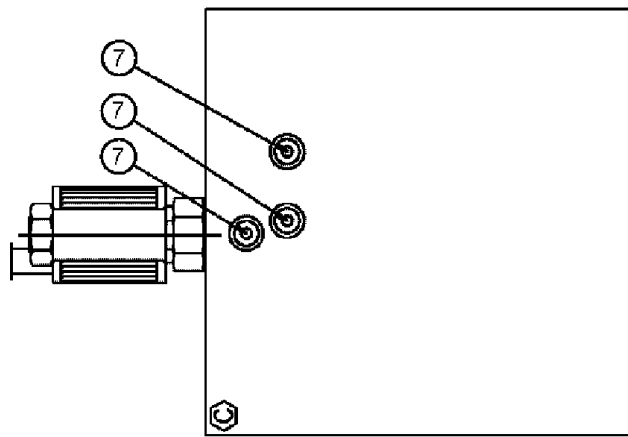

SPX3310 PATRIOT SPRAYER

06-033 LOADSHARE MANIFOLD - BEFORE SERIAL #20002

сылка	Номер детали	Кол-во	Описание
1	BN318674	1	BLOCK, M/C
2	BN318676	1	VALVE, BY-PASS, DIVERTER
	BN318677	1	KIT, SEALS, DIVERTER VALVE, SERVICE PARTS FOR REF. 2
3	BN318678	1	VALVE, SOLENOID, 2/3 WAY SOLENOID VALVE
	BN318679	1	SEAL ASSY., SOLENOID VALVE, SERVICE PARTS FOR REF. 3
4	BN300303	1	VALVE, HYDRAULIC, SHUTTLE
	BN318675	1	KIT, SEALS, SEAL, SHUTTLE VALVE, SERVICE PARTS FOR REF. 4
5	BN300313	1	PLUG, ORIFICE, .070 LOAD SHARE
6	BN300306	1	COIL, 12 VDC, SHIFT W/TOWER
7	218-5205	4	PLUG, Hex Soc, 5/16"-24 ORB, INTERNAL, SAE-2
8	218-5207	9	PLUG, Hex Soc, 7/16"-20 ORB, INTERNAL, SAE-4
9	218-5209	2	PLUG, Hex Soc, 9/16"-18 ORB, INTERNAL, SAE-6