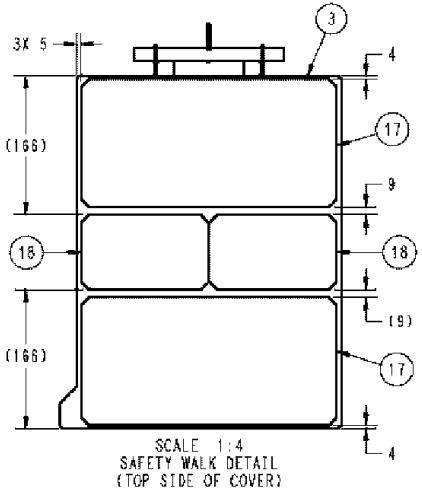

SPX3310 PATRIOT SPRAYER

04-013 WALKWAY GROUP, L.H. FRONT

сылка	Номер детали	Кол-во	Описание
1	87269514	1	EXTENSION, L.H. MIDDLE
2	87269512	1	HANDRAIL, WELDMENT
3	87268721	1	COVER, STORAGE BOX
4	BN319247	1	PIN, SPRING RETENSION
5	BN1630425	2	PIN, SPLIT (COTTER), 1/8 X 1
7	87269772	1	SUPPORT, REAR, MID WALKWAY
8	87268723	2	FOAM
9	87268726	2	FOAM
10	BN319151	2	BUSHING, 5/16, SHLDER, NYLON
11	381794A1	1	ROD, COOLER ACCESS DOOR
12	19-5380	1	PIN, HAIR
13	38-3816	1	PIN, 1/8" x 1", Coiled, COIL SPR.
14	87529312	1	WASHER, 11 X 24 X 3MM HDN DOR
15	86981496	1	WASHER, M13.5 x 24.5 x 3, HT, HTS DOR
16	L129280	1	SPRING, COMPRESSION
17	BN54055	2	PLATFORM, SAFETY WALK
18	BN54103	2	PLATFORM, SAFETY WALK
19	614-8020	7	BOLT, Hex, M8 x 20, 8.8,
20	832-46408	7	NUT, LOCK, M8 x 1.25, CI 8, TLN
21	614-10020	5	BOLT, Hex, M10 x 20, 8.8, Full Thd, HH
22	832-46410	5	NUT, LOCK, M10 x 1.5, CI 8, TLN