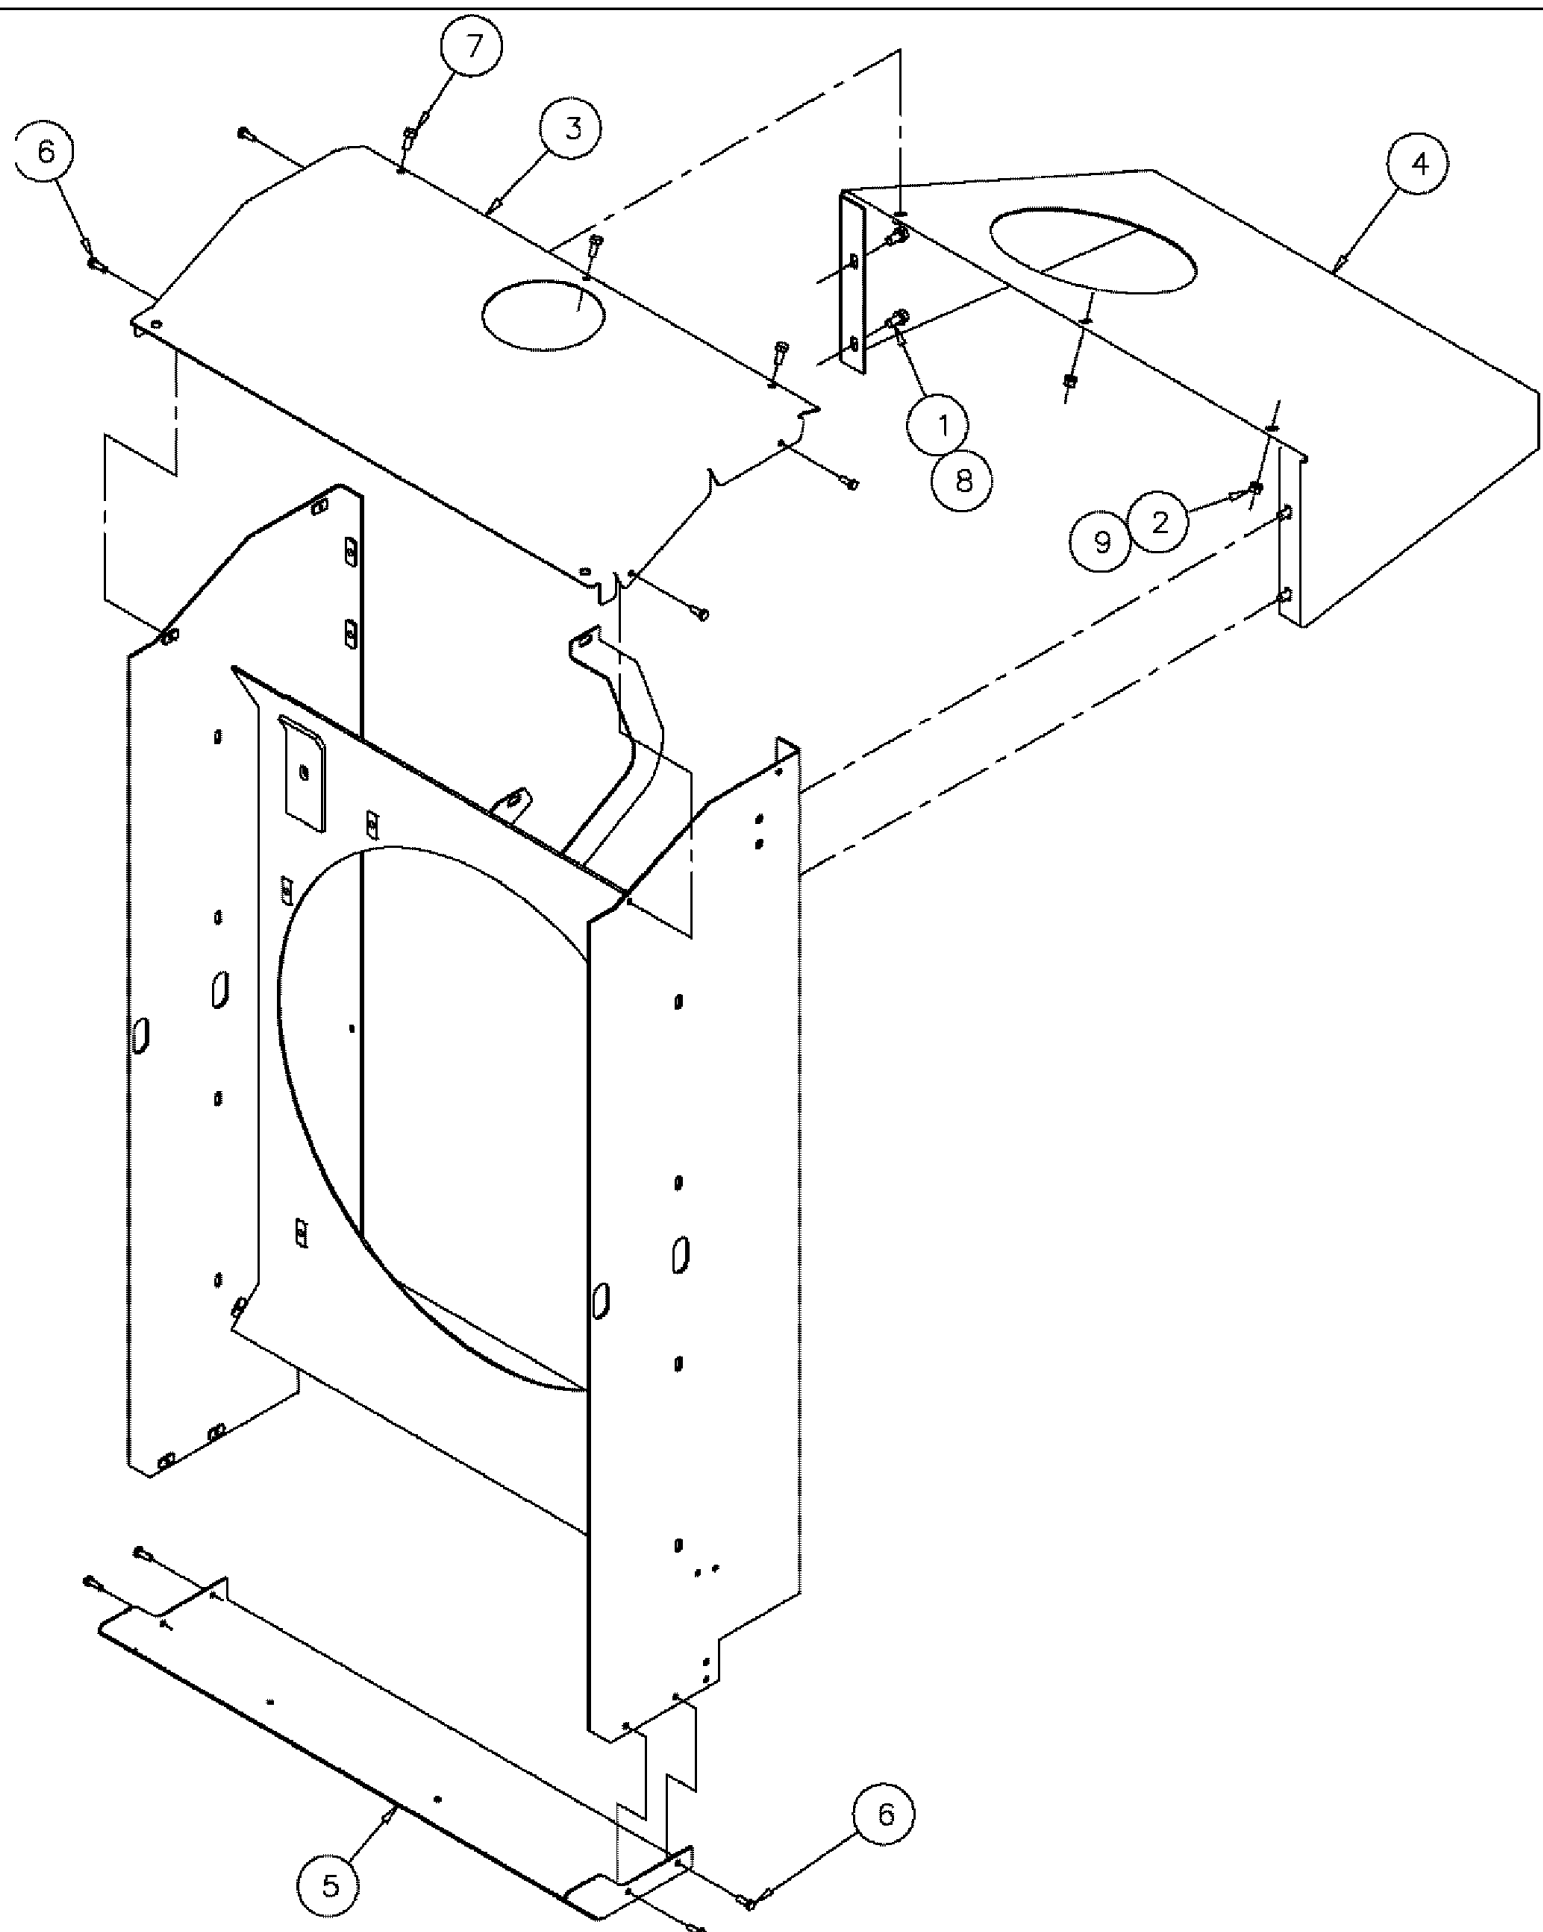

TO COOLANT
RECOVERY BOTTLE

FROM DE-AIR
BOTTLE

SPX3310 PATRIOT SPRAYER

03-044 RADIATOR COMPONENTS GROUP

сылка	Номер детали	Кол-во	Описание
1	BN316001	1	FAN, 28" 8 BLADE METAL
2	BN322045	1	SLEEVE, UPPER RAD.
3	BN322044	1	TUBE, LOWER RAD.
4	J918521	3	CLAMP, HOSE, RAD (59-83MM)
5	A184547	1	SPACER, FAN 70 MM
6	J922847	1	CLAMP, RAD HOSE (40-64 MM)
7	515-25190	2	CLAMP, 3/4", Insul, 1/2" Bolt,
11	515-23254	1	CLAMP, 1", Insul, 3/8" Bolt, VINYL COATED
12	827-10100	4	BOLT, Hex, M10 x 100, 10.9,
13	BN300499	4	WASHER, M10, FW, 10.9
14	217-92	1	COCK, DRAIN, 1/4" WEATHERHEAD
15	614-8025	4	BOLT, Hex, M8 x 25, 8.8,
16	BN300497	8	WASHER, M8, FW, 10.9
17	832-46408	10	NUT, LOCK, M8 x 1.25, CI 8, TLN
19	BN311451	1	HOSE, FUEL 1/4" ID X 32"
20	BN76094	7	CLAMP, HOSE, SS #M4
21	BN53433	1	FITTING, HB, 1/4" NPT X 1/4" HS, STL
22	BN72167	1	BUSHING, RED. 1/2-14 X 1/4-18
23	217-185	1	FITTING, 45e, 3/4" Hose x 1/2" NPTF Beaded, STEM 45, BEAD
24	BN75990	2	CLAMP, SS-#16 .81 TO 1.5 A
25	BN323344	1	HOSE, 3/4" X 41"
26	217-292	1	FITTING, 90e, 1/4" Hose x 1/8" NPTF, Barbed,
27	87266556	1	HOSE, VENT
28	A170241	1	CAP, RADIATOR,
29	A184395	1	RESERVOIR,
30	1547924C1	1	CAP, COOLANT RECOV'Y BOTL
31	BN315971	1	HOSE (METRES), 5/16 X 40"
32	614-8020	6	BOLT, Hex, M8 x 20, 8.8,
35	BN319391	1	HOSE, LOWER RAD HOSE
36	BN51143	2	STRAP, TIE 11" X.171"
37	87413715	1	RESERVOIR, DEAERATION
38	87270503	1	HOSE, 5/16 X 72
39	515-22159	2	CLAMP, 5/8", Insul, 5/16" Bolt,