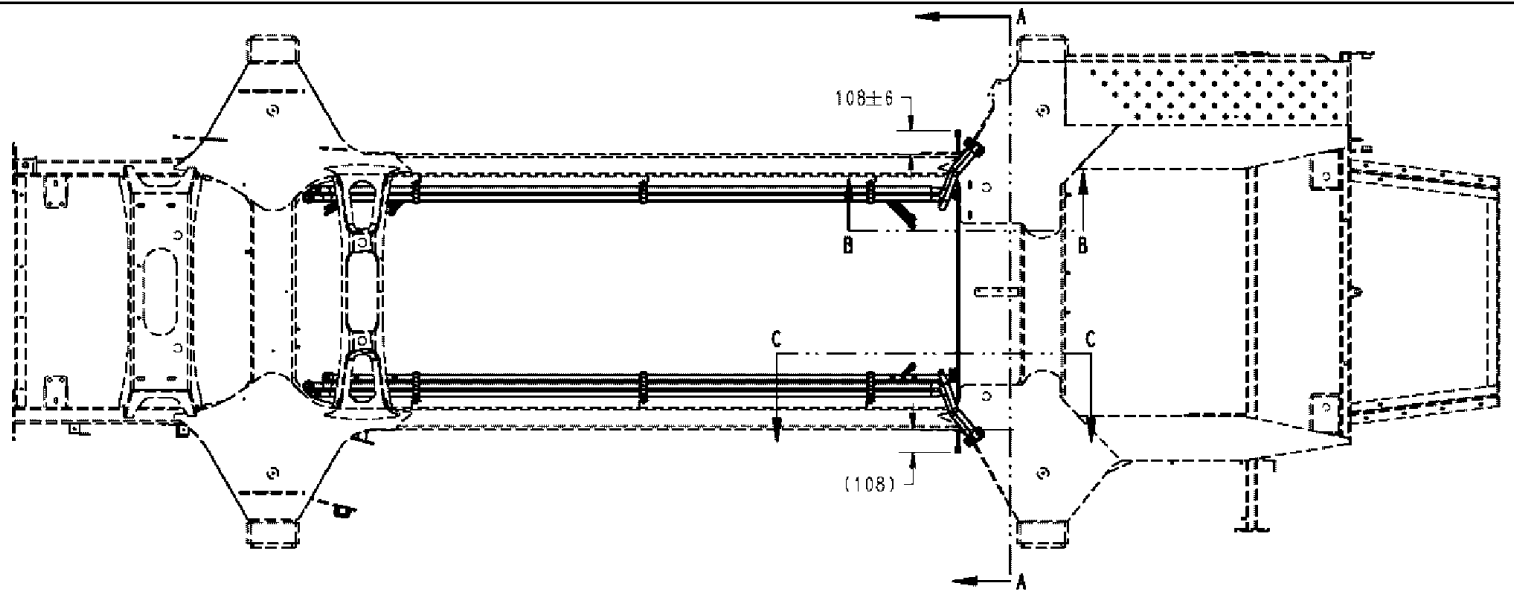

SECTION C-C
SCALE 1:10
RIGHT HAND SIDE