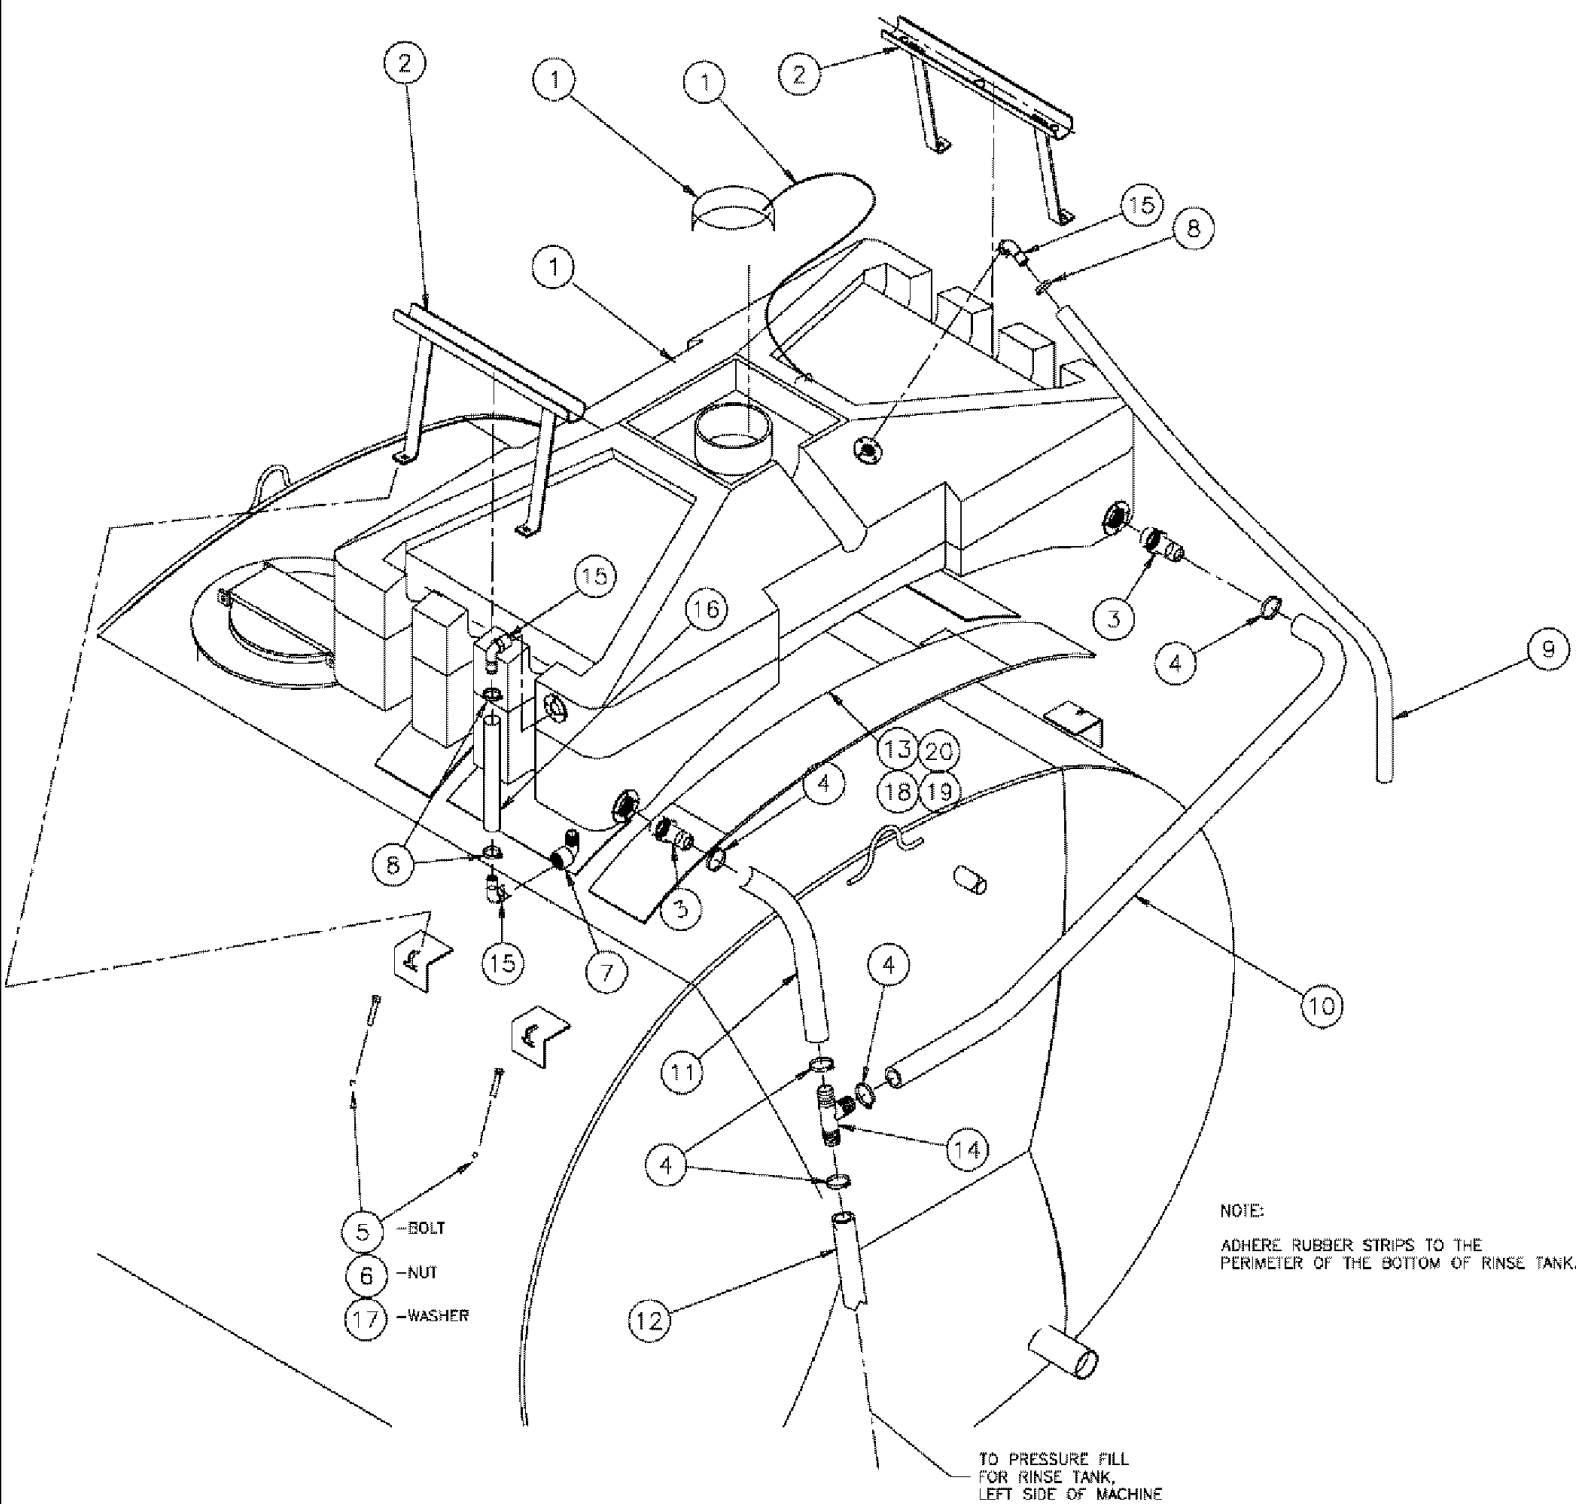

SPX3310 PATRIOT SPRAYER

09-011 RINSE TANK GROUP

сылка	Номер детали	Кол-во	Описание
1	BN321007	1	CAP, TANK, TOP MOUNT, EL, 70 GAL
	BN314276	1	COVER, (35 GAL POLY TANK), SERVICE PARTS FOR REF. 1
2	BN323384	2	BRACKET, HOLDDOWN WDMT, RINS TNK
3	BN73660	2	FITTING, 1-1/4 NPT X 1-1/4 HS
4	BN310447	5	CLAMP, HOSE, #20, 304 SS
5	86980408	4	BOLT, M10-1.5 X 80, HH, 8.8, DL
6	86980515	4	NUT, LOCK, M10 x 1.5, CI 8, TLN, DL
7	BN73566	1	ELBOW, 90-STREET - 3/4 "POLY
8	BN310446	3	CLAMP, HOSE, #12, 304 SS
9	BN320451	1	HOSE, 3/4" X 81.5" CLEAR
10	BN324916	1	HOSE, 1.25" X 57", TYPE K
11	BN324914	1	HOSE, 1.25" X 19" TYPE K
12	342070A1	1	HOSE, 1.25" X 72", TYPE K
13	87380012	2	STRIP, RUBBER, MAST, .51 X 6 X 1/8
14	BN317579	1	TEE, HOSE BARB-1.25" HOSE
15	BN73562	3	FITTING, 3/4 NPT X 3/4 HS, 90D
16	BN322785	1	HOSE, CLEAR 3/4 ID X 11"
17	BN300507	8	WASHER, M10, FW, SS
18	BN323330	2	INSULATION, FOAM, RINSE TANK
19	BN324583	2	FOAM,
20	87380016	2	STRIP, RUBBER, .14 X 6 X 1/8