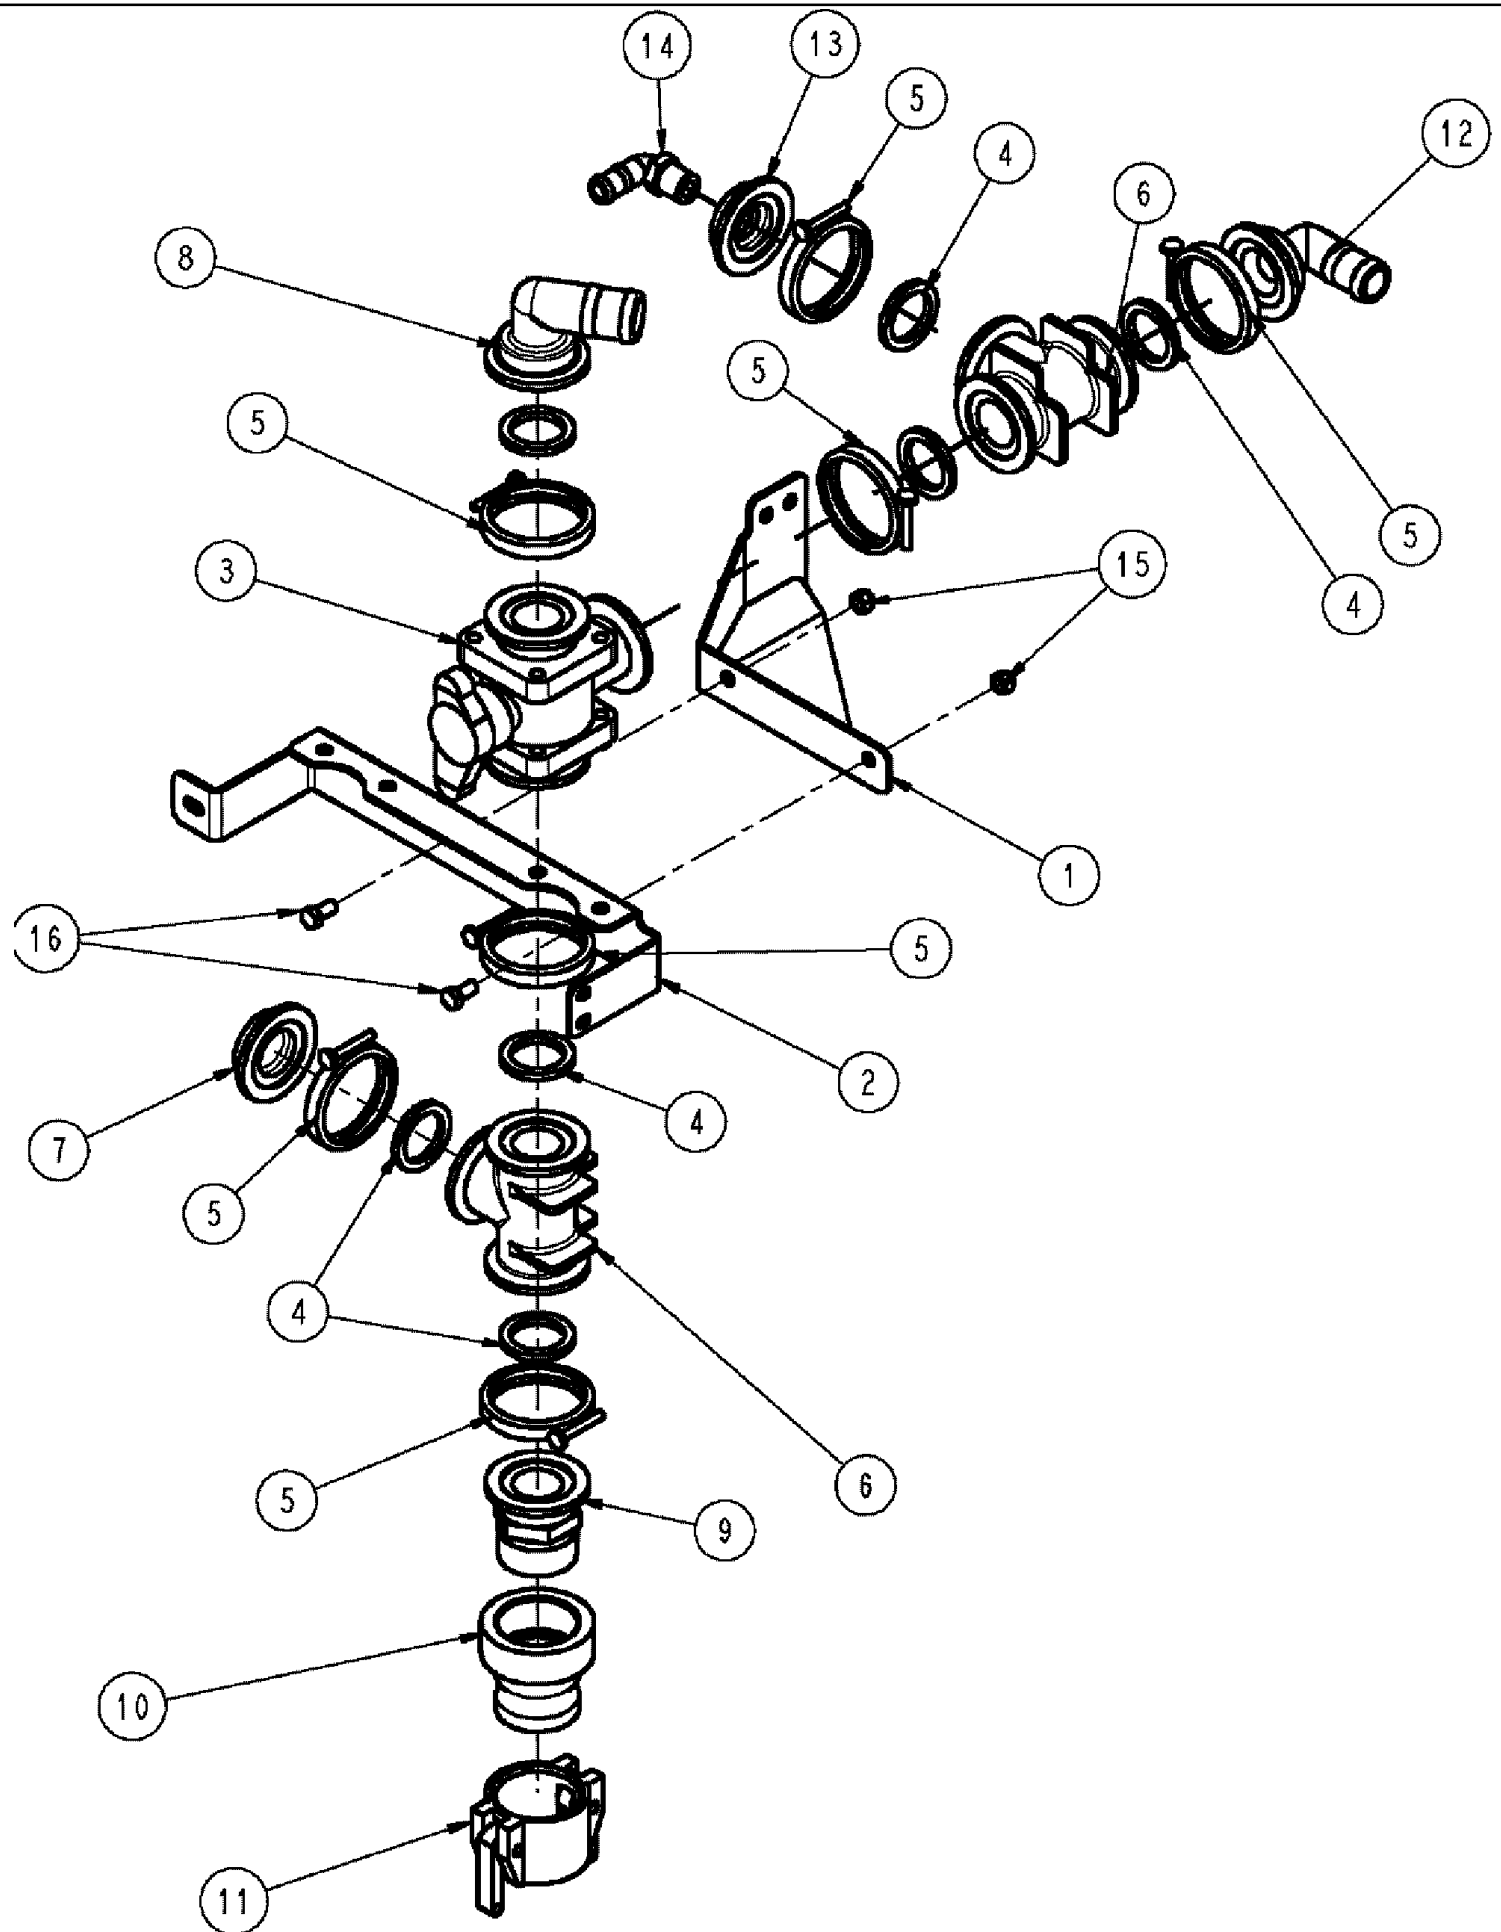

SPX3310 PATRIOT SPRAYER

09-002 FILL GROUP, 2" RINSE

сылка	Номер детали	Кол-во	Описание
1	343423A1	1	PLATE, MOUNTING, W/M FILL 2" 778D
2	343023A1	1	PLATE, MNT LOAD STA, 778D
3	BN324998	1	VALVE, 2" FLG X 2" FLG BL
4	BN303204	7	GASKET, 2" EPDM
5	BN303199	7	CLAMP, 2" STD FLG
6	BN303196	2	TEE, 2" FLG
7	BN304317	1	PLUG, 2" FLANGE
8	BN304321	1	ELBOW, 90 -2" FLG X 1.5" HOSE
9	BN303185	1	ADAPTER, MANIFOLD, 2" FLG X 2" NPT
10	BN304330	1	ADAPTER, 2" CAM X 2" NPT
11	BN22901	1	CAP, 2" CAM LEVER
12	BN306900	1	STRAINER ASSY., 2" FLANGE X 1.25 HB
13	344407A1	1	PLUG, 2" FLG X 3/4" NPT
14	BN73562	1	FITTING, 3/4 NPT X 3/4 HS, 90D
15	BN50759	2	NUT, 3/8-16, NLN, SS
16	BN50250	2	BOLT, 3/8-16 X .75, HH, SS