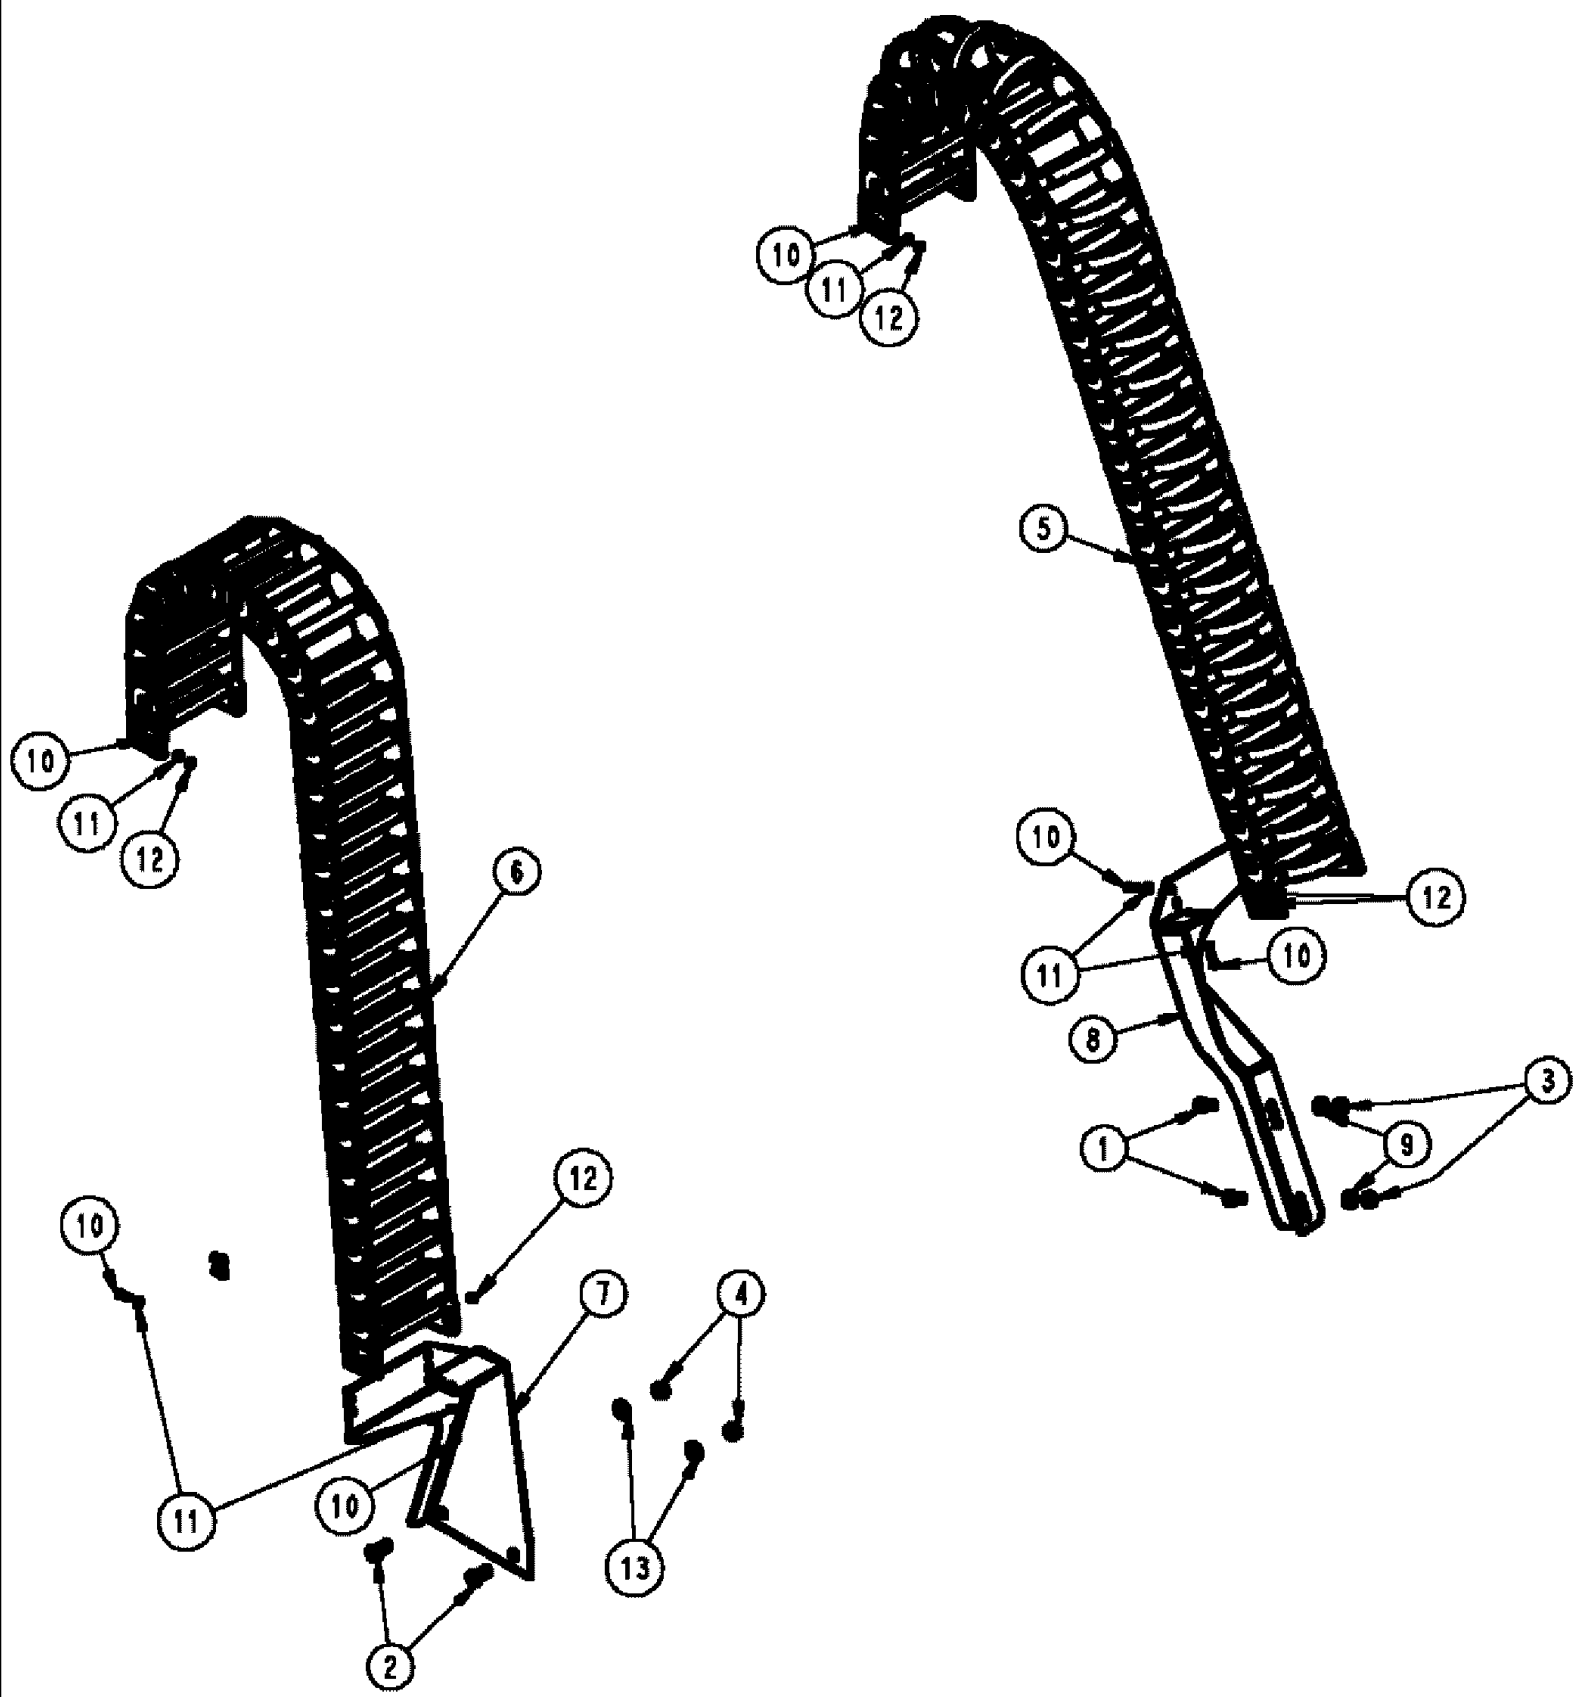

SPX3310 PATRIOT SPRAYER

08-002 HOSES/ELECTRICAL CARRIER GROUP

сылка	Номер детали	Кол-во	Описание
1	614-10025	2	BOLT, Hex, M10 x 25, 8.8, Full Thd,
2	614-12025	2	BOLT, Hex, M12 x 25, 8.8,
3	832-46410	2	NUT, LOCK, M10 x 1.5, CI 8, TLN
4	832-46412	2	NUT, LOCK, M12 x 1.75, CI 8, TLN
5	87265776	1	TRACK ROLLER, 45 X 150 X R150 X L24EX, SEE FIG 08-003
6	87265777	1	TRACK ROLLER, 45 X 150 X R150L25, SEE FIG 08-007
7	87270361	1	BRACKET, WELDMENT, HOSE CARRIER R.H.
8	87269844	1	BRACKET, CARRIER, LOWER LEFT
9	87529312	2	WASHER, 11 X 24 X 3 MM HDN DOR
10	BN2407985	20	FITTING, 10-24 X 3/4, HH, SS
11	BN310265	20	WASHER, 10, FW, SS
12	BN310266	20	NUT, 10-24, NLN, SS
13	86981496	1	WASHER, M13.5 x 24.5 x 3, HT, DOR