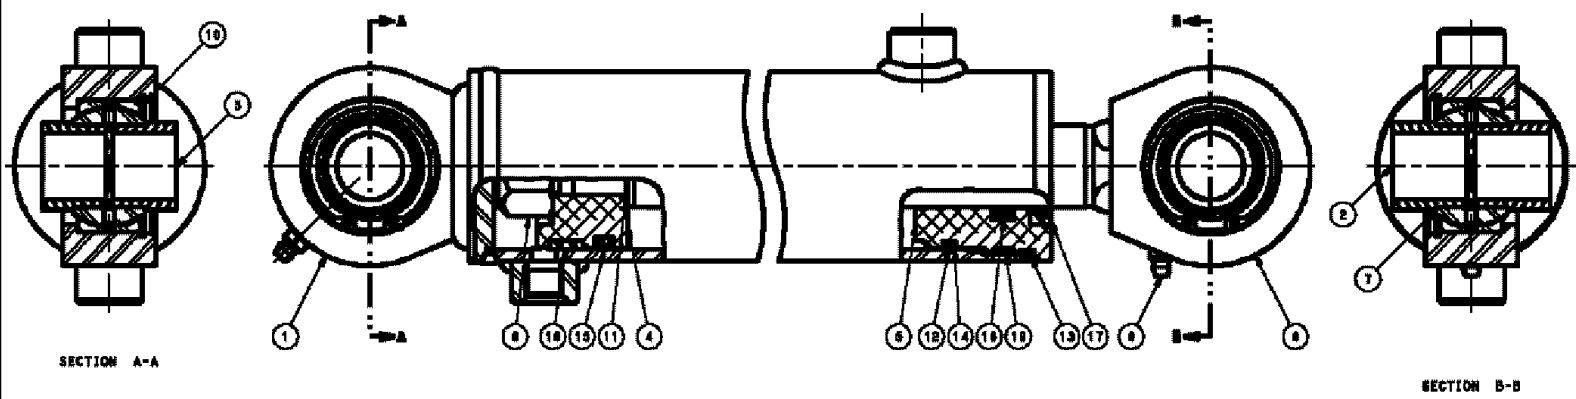

SPX3310 PATRIOT SPRAYER

07-002 BOOM HEIGHT

сылка	Номер детали	Кол-во	Описание
1	BN318024	1	SHAFT, WELDMENT
2	BN69786	1	GLAND, END
3	BN98643	1	PACKAGE, SEALS,
4	BN318025	1	TUBE, WELDMENT
5	BN98657	1	PISTON,
6	BN98093	1	NUT, LOCK, 3/4-16 UNF
	342104A1	1	VALVE, C'BALANCE 3000 PSI
	344010A1	1	KIT, SEALS, FOR T-11A CAVITY