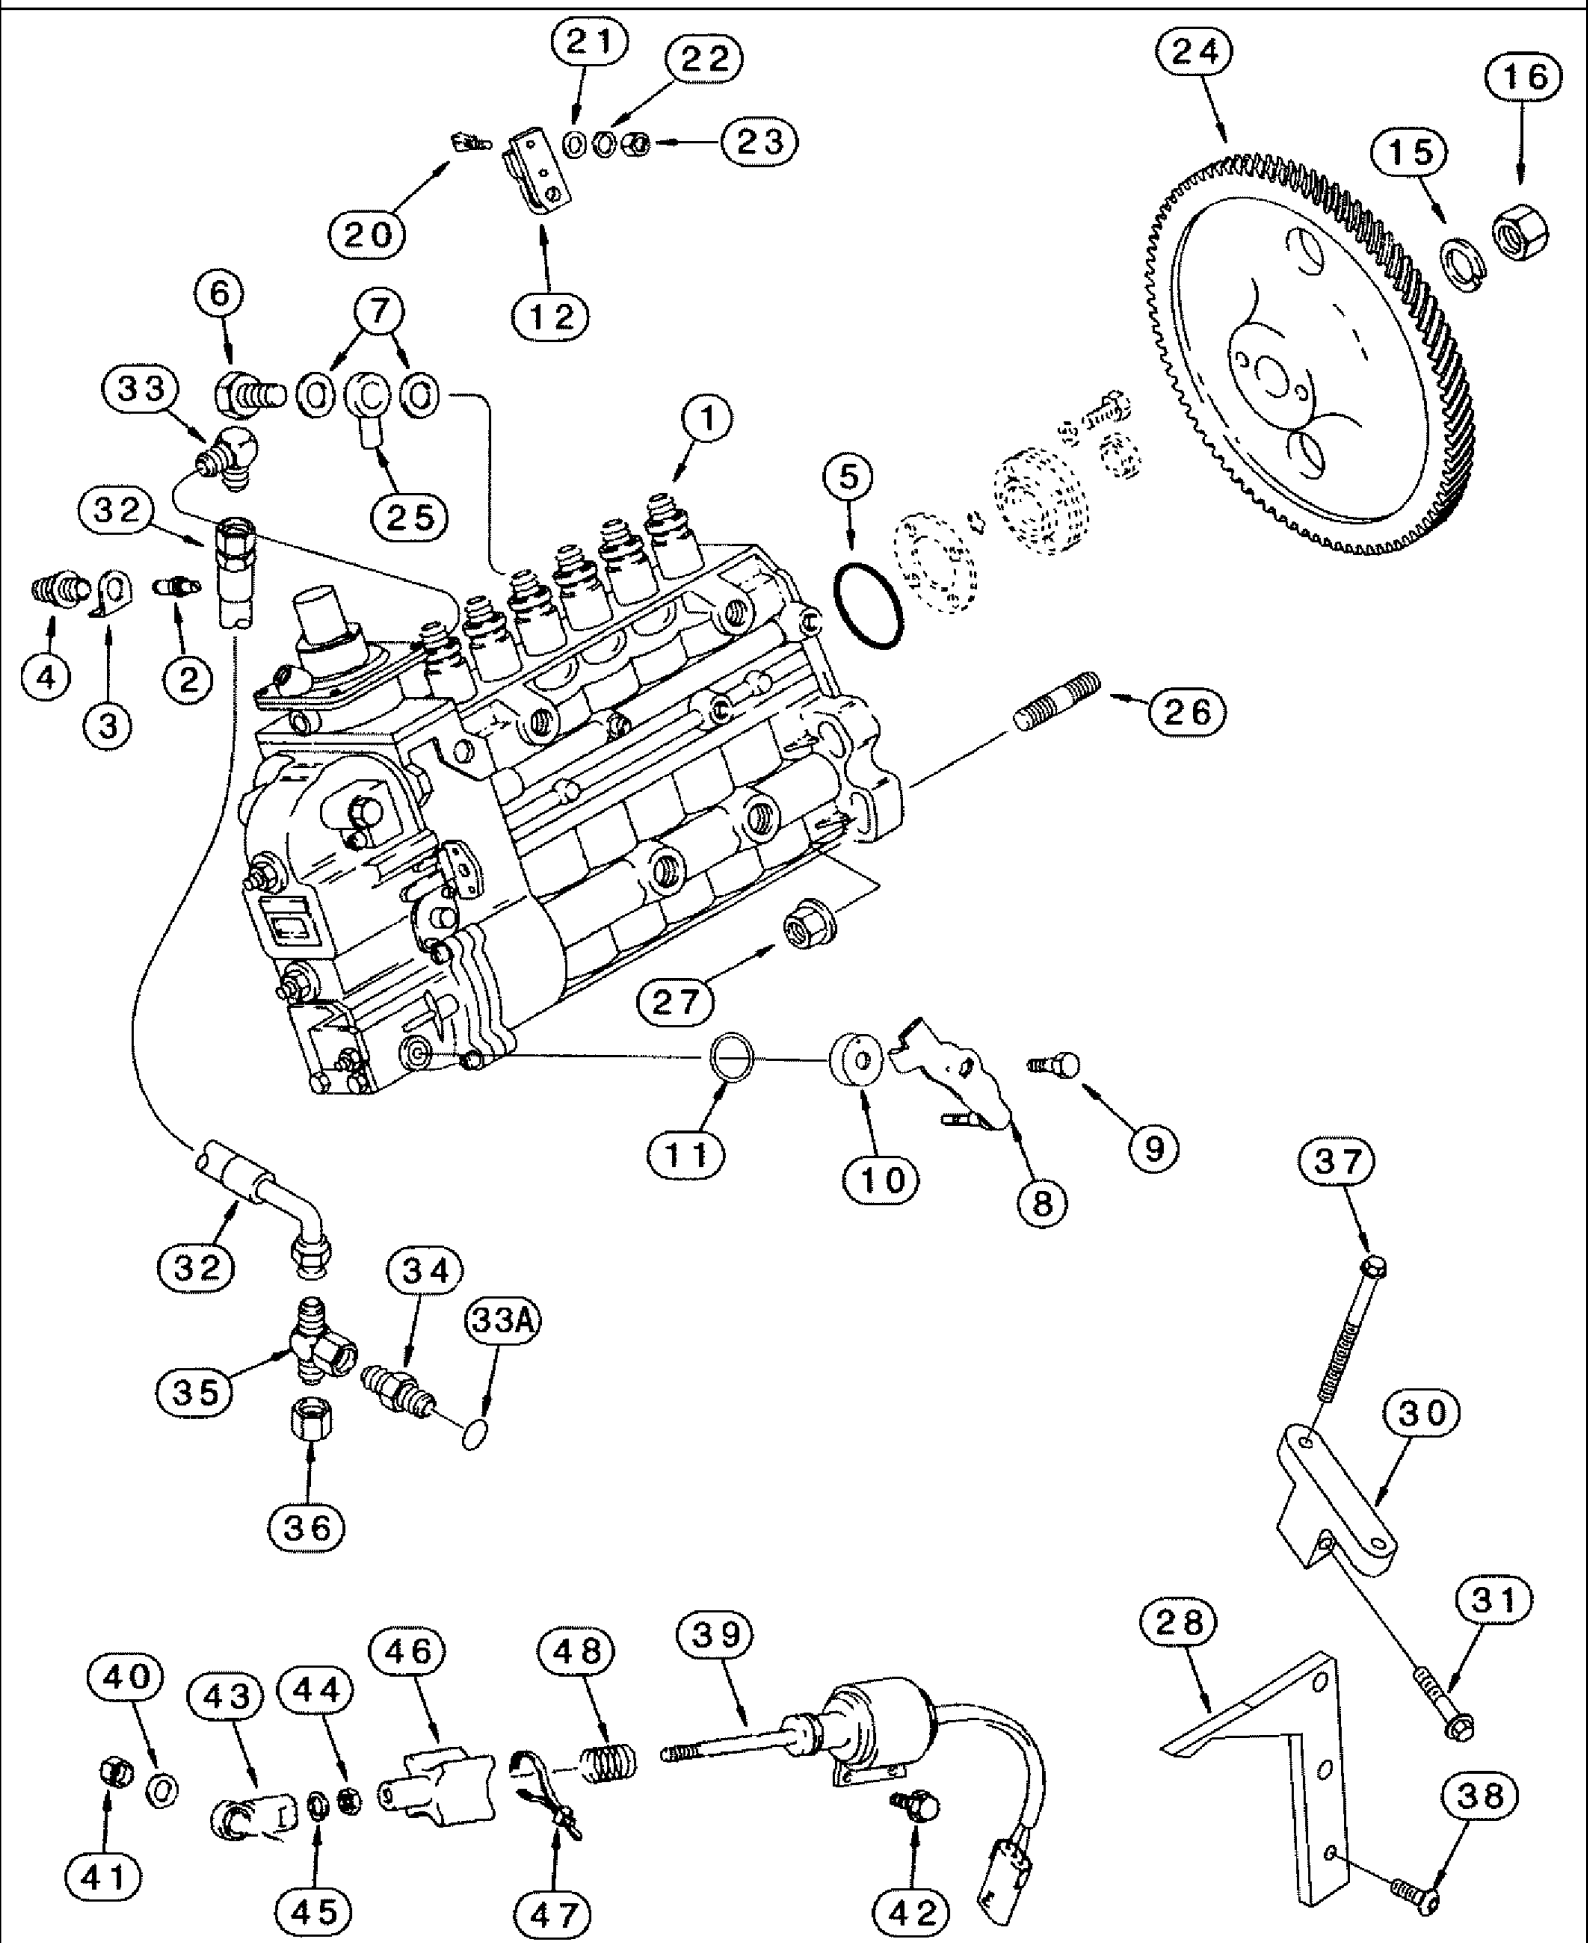

SPX3310 PATRIOT SPRAYER

03-027 FUEL INJECTION PUMP

сылка	Номер детали	Кол-во	Описание
	JR935785	1	REMAN-INJECTION PUMP, ONLY FOR NORTH AMERICA
	JC935785	1	CORE-INJECTION PUMP, RETURN NUMBER
1	J935785	1	PUMP, CONSISTS OF REF. 2 TO 23
2	A77720	1	PIN,
3	J928981	1	WASHER, LOCK,
4	J912888	1	PLUG,
5	J924605	1	SEAL,
6	J932096	1	VALVE, OVERFLOW
7	J918192	2	RING, PACKING, WASHER M14
8	J935759	1	LEVER,
9	628-6016	1	BOLT, Hex, M6 x 16, 10.9, Full Thd,
10	691292C1	1	BUSHING, HOUSING
11	680187C1	1	O-RING,
12	87438537	1	LEVER, FORGED THROTTLE
15	J920922	1	WASHER, LOCK,
16	J920921	1	NUT,
20	1808822C1	1	THUMB SCREW, M6 x 26,
21	895-11006	1	WASHER, M6,
22	892-11006	1	WASHER, LOCK, M6,
23	829-1306	1	NUT, M6, CI 10,
24	J931382	1	GEAR,
25	J935359	1	CONNECTOR
26	J907978	4	STUD, 55 MM (2-5/32 IN)
27	825-2410	4	NUT, M10 x 1.5, Flg, CI 8,
28	J928898	1	BRACE,
30	J4003580	1	BRACE,
31	844-8045	1	BOLT, Hex Flg, M8 x 45, 8.8,
32	J918536	1	HOSE, 295 MM (11-5/8 IN)
33	222-762	1	ELBOW, 90e, 7/16"-20, 45e FI x 1/8" NPT, MALE, INCLUDES REF. 33A
33A	637-62081	1	O-RING, CI 6, 8.1MM ID x 1.6 Thk,
34	J932321	1	UNION,
35	J924346	1	TEE, 1/8 PTX 7/16
36	218-752	1	CAP, 37e, 7/16"-20,
37	845-8095	2	BOLT, Hex Flg, M8 x 95, 8.8,
38	J928231	2	SCREW, RD HD CAP
39	87420946	1	SOLENOID, FUEL SHUT-OFF
40	J934022	1	WASHER,
41	832-10406	1	NUT, LOCK, M6 x 1, CI 8,
42	844-6020	2	BOLT, Hex Flg, M6 x 20, 8.8,
43	87420849	1	END, BALL
44	425-154	1	NUT, Jam, 1/4"-28, G5,
45	492-11025	1	WASHER, LOCK, 1/4",
46	J925171	1	BOOT,
47	973321C1	1	
48	251828A1	1	SPRING,