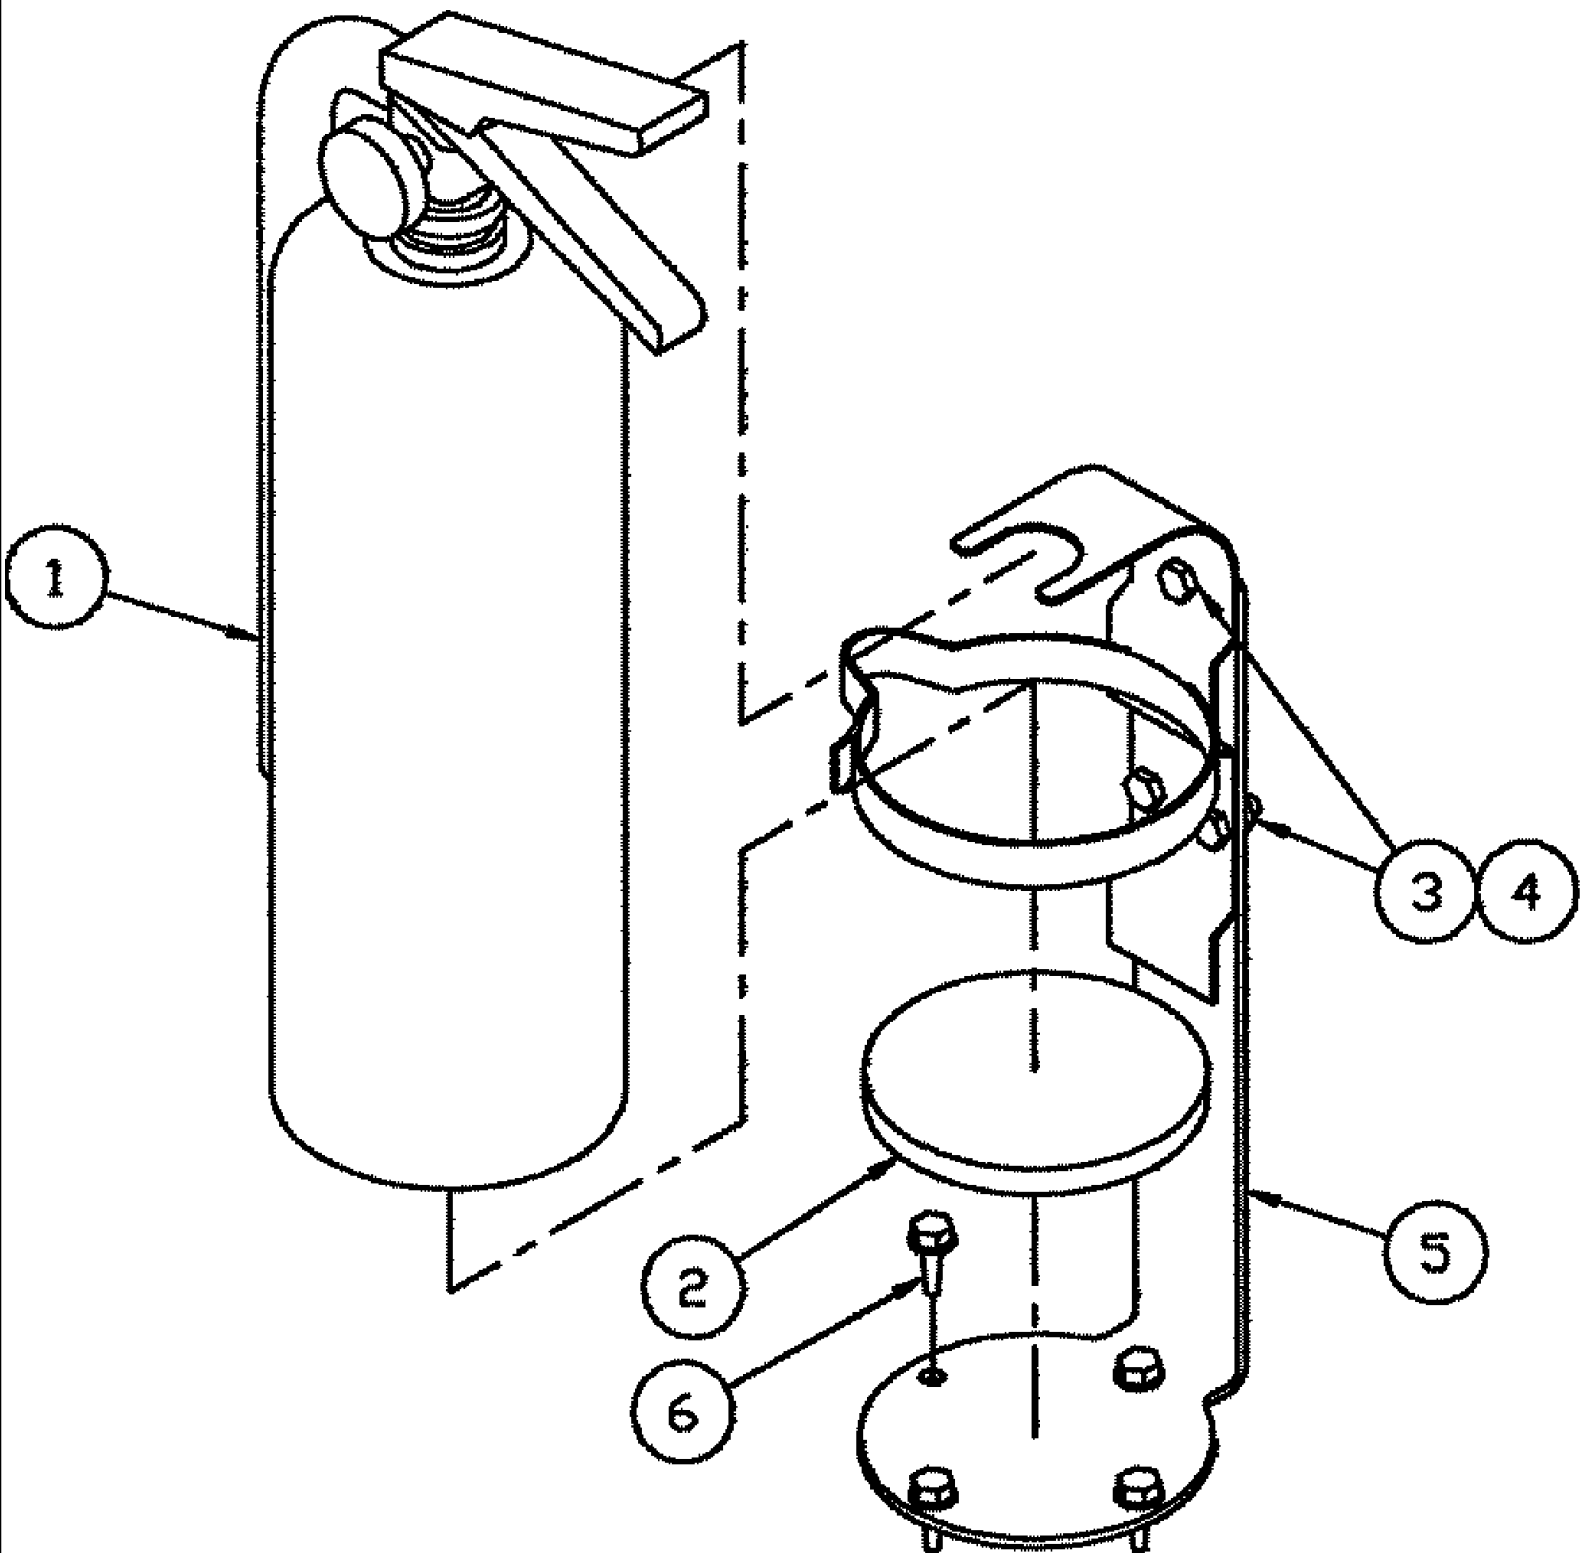

SPX3310 PATRIOT SPRAYER

11-023 FIRE EXTINGUISHER GROUP

сылка	Номер детали	Кол-во	Описание
1	BN2293569	1	FIRE EXTINGUISHER, FIRE
2	BN325858	1	SUPPORT, SUPPORT
3	BN52033	3	BOLT, 1/4-20 X .625, HH, SS
4	BN55359	3	NUT, 1/4-20, NLN, SS
5	86986056	1	SUPPORT, FIRE EXTINGUISHER
6	276-14712	4	SCREW, Hex Hd, 1/4" x 3/4",