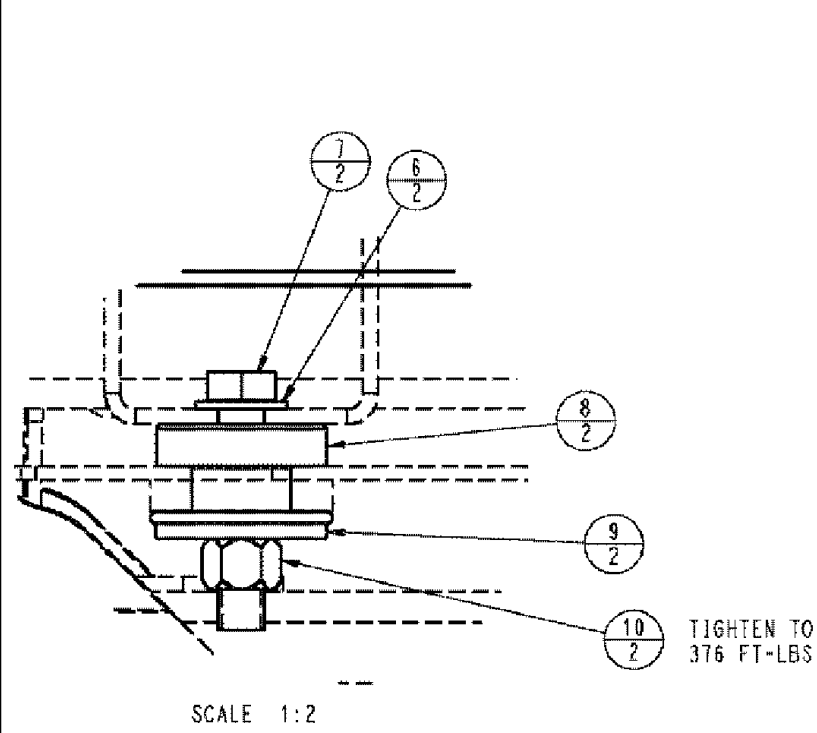

TYPICAL FRONT INSTALLATION