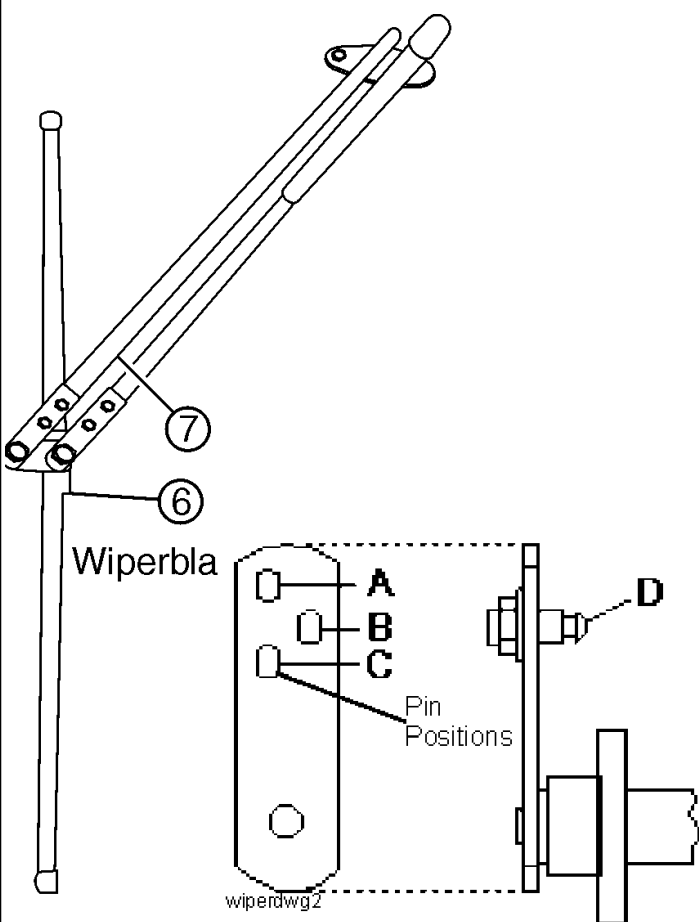

Position drive arm, item # 2, to the right as shown (must be parallel with motor mount bracket). Torque nut to 150-180 lbs. in. Position pin "D" in hole "B" of item # 3. This will give an 85° wiping angle and park the wiper arm and blade on the right side of the windshield as viewed from the operator's seat.

SPX3310 PATRIOT SPRAYER

02-010 WINDSHIELD WIPER

сылка	Номер детали	Кол-во	Описание
1	BN29267	1	WIPER MOTOR, 2 SPEED, 12V
2	BN29268	1	DRIVE, WIPER
3	137961A1	1	SHAFT, WIPER PIVOT
4	133935A1	1	PACKAGE, PANTOGRAPH ADAPTOR
6	353273A1	1	BLADE, FRONT 22 IN
	BN50671	1	BOLT, 1/4-20 X 1, HH, SS, ASSOCIATED PART OF BLADE, FRONT WIPER, 22 IN, P/N 353273A1
7	334714A1	1	WIPER
	231-4144	1	NUT, LOCK, 1/4"-20, GB, HH, TLN
	BN50939	2	BOLT, 1/4-28 X .5, HH, SS

Position drive arm, item # 2, to the right as shown (must be parallel with motor mount bracket). Torque nut to 150-180 lbs. in. Position pin "D" in hole "B" of item # 3. This will give an 85° wiping angle and park the wiper arm and blade on the right side of the windshield as viewed from the operator's seat.