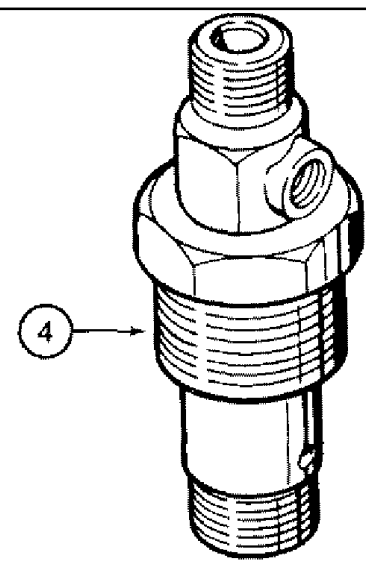

SPX3310 PATRIOT SPRAYER

03-027 FUEL INJECTION PUMP

сылка	Номер детали	Кол-во	Описание
	JR935785	1	REMAN-INJECTION PUMP, ONLY FOR NORTH AMERICA
	JC935785	1	CORE-INJECTION PUMP, RETURN NUMBER
1	J935785	1	PUMP, CONSISTS OF REF. 2 TO 23
2	A77720	1	PIN,
3	J928981	1	WASHER, LOCK,
4	J912888	1	PLUG,
5	J924605	1	SEAL,
6	J932096	1	VALVE, OVERFLOW
7	J918192	2	RING, PACKING, WASHER M14
8	J935759	1	LEVER,
9	628-6016	1	BOLT, Hex, M6 x 16, 10.9, Full Thd,
10	691292C1	1	BUSHING, HOUSING
11	680187C1	1	O-RING,
12	87438537	1	LEVER, FORGED THROTTLE
15	J920922	1	WASHER, LOCK,
16	J920921	1	NUT,
20	1808822C1	1	THUMB SCREW, M6 x 26,
21	895-11006	1	WASHER, M6,
22	892-11006	1	WASHER, LOCK, M6,
23	829-1306	1	NUT, M6, CI 10,
24	J931382	1	GEAR,
25	J935359	1	CONNECTOR
26	J907978	4	STUD, 55 MM (2-5/32 IN)
27	825-2410	4	NUT, M10 x 1.5, Flg, CI 8,
28	J928898	1	BRACE,
30	J4003580	1	BRACE,
31	844-8045	1	BOLT, Hex Flg, M8 x 45, 8.8,
32	J918536	1	HOSE, 295 MM (11-5/8 IN)
33	222-762	1	ELBOW, 90e, 7/16"-20, 45e FI x 1/8" NPT, MALE, INCLUDES REF. 33A
33A	637-62081	1	O-RING, CI 6, 8.1MM ID x 1.6 Thk,
34	J932321	1	UNION,
35	J924346	1	TEE, 1/8 PTX 7/16
36	218-752	1	CAP, 37e, 7/16"-20,
37	845-8095	2	BOLT, Hex Flg, M8 x 95, 8.8,
38	J928231	2	SCREW, RD HD CAP
39	87420946	1	SOLENOID, FUEL SHUT-OFF
40	J934022	1	WASHER,
41	832-10406	1	NUT, LOCK, M6 x 1, CI 8,
42	844-6020	2	BOLT, Hex Flg, M6 x 20, 8.8,
43	87420849	1	END, BALL
44	425-154	1	NUT, Jam, 1/4"-28, G5,
45	492-11025	1	WASHER, LOCK, 1/4",
46	J925171	1	BOOT,
47	973321C1	1	
48	251828A1	1	SPRING,