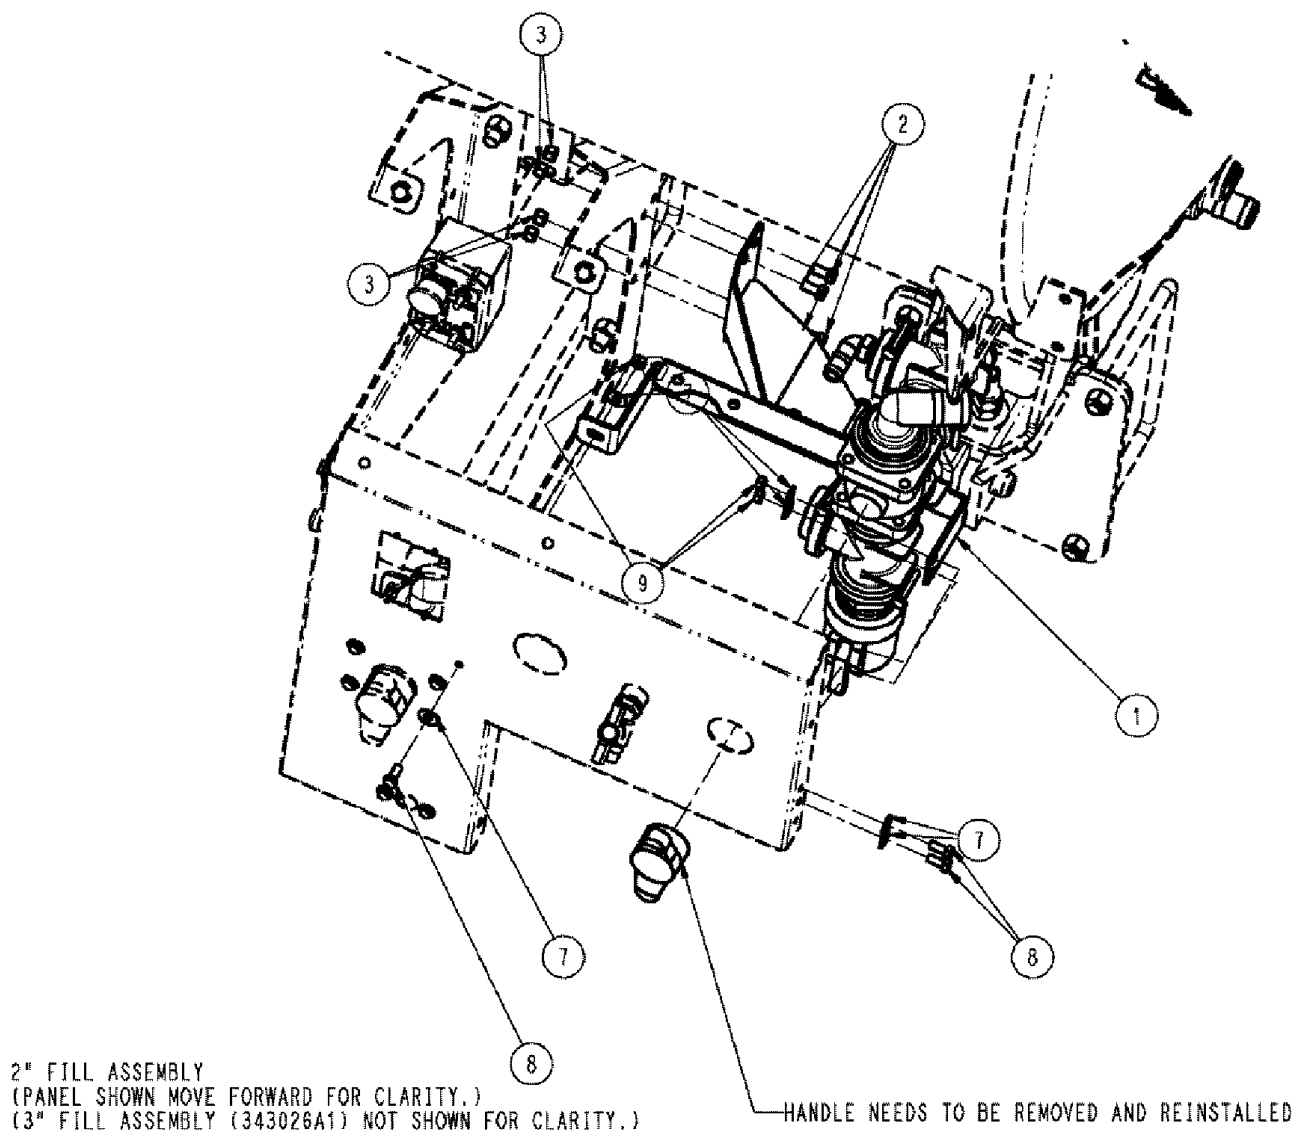

SPX3310 PATRIOT SPRAYER

09-001 PRESSURE FILL PLUMBING

сылка	Номер детали	Кол-во	Описание
2	BN50250	4	BOLT, 3/8-16 X .75, HH, SS
3	BN50759	4	NUT, 3/8-16, NLN, SS
4	343026A1	1	3" PRESSURE, SEE FIG 09-003
5	BN50691	2	BOLT, 1/2-13 X 1, HH, SS
6	BN320390	2	NUT, 1/2-13, TL NUT, G5, DORRL
7	BN50142	6	WASHER, 5/16, FW, SS
8	BN50476	3	BOLT, 5/16-18 X .75, HH, SS
9	BN55361	3	NUT, 5/16-18, NLN, SS
12	BN320156	1	CLAMP, HOSE, #24, 304 SS
13	BN310446	2	CLAMP, HOSE, #12, 304 SS
14	BN2397660	1	PLUG, DASH 2" #2403
15	BN324269	1	CLAMP, HOSE, 52, 304SS
16	BN310448	1	CLAMP, HOSE, #28, 304 SS
17	343747A1	1	HOSE, 3/4" X 5" EPDM
18	BN321087	2	STRAP, LANYARD, 11" POLYURETHANE