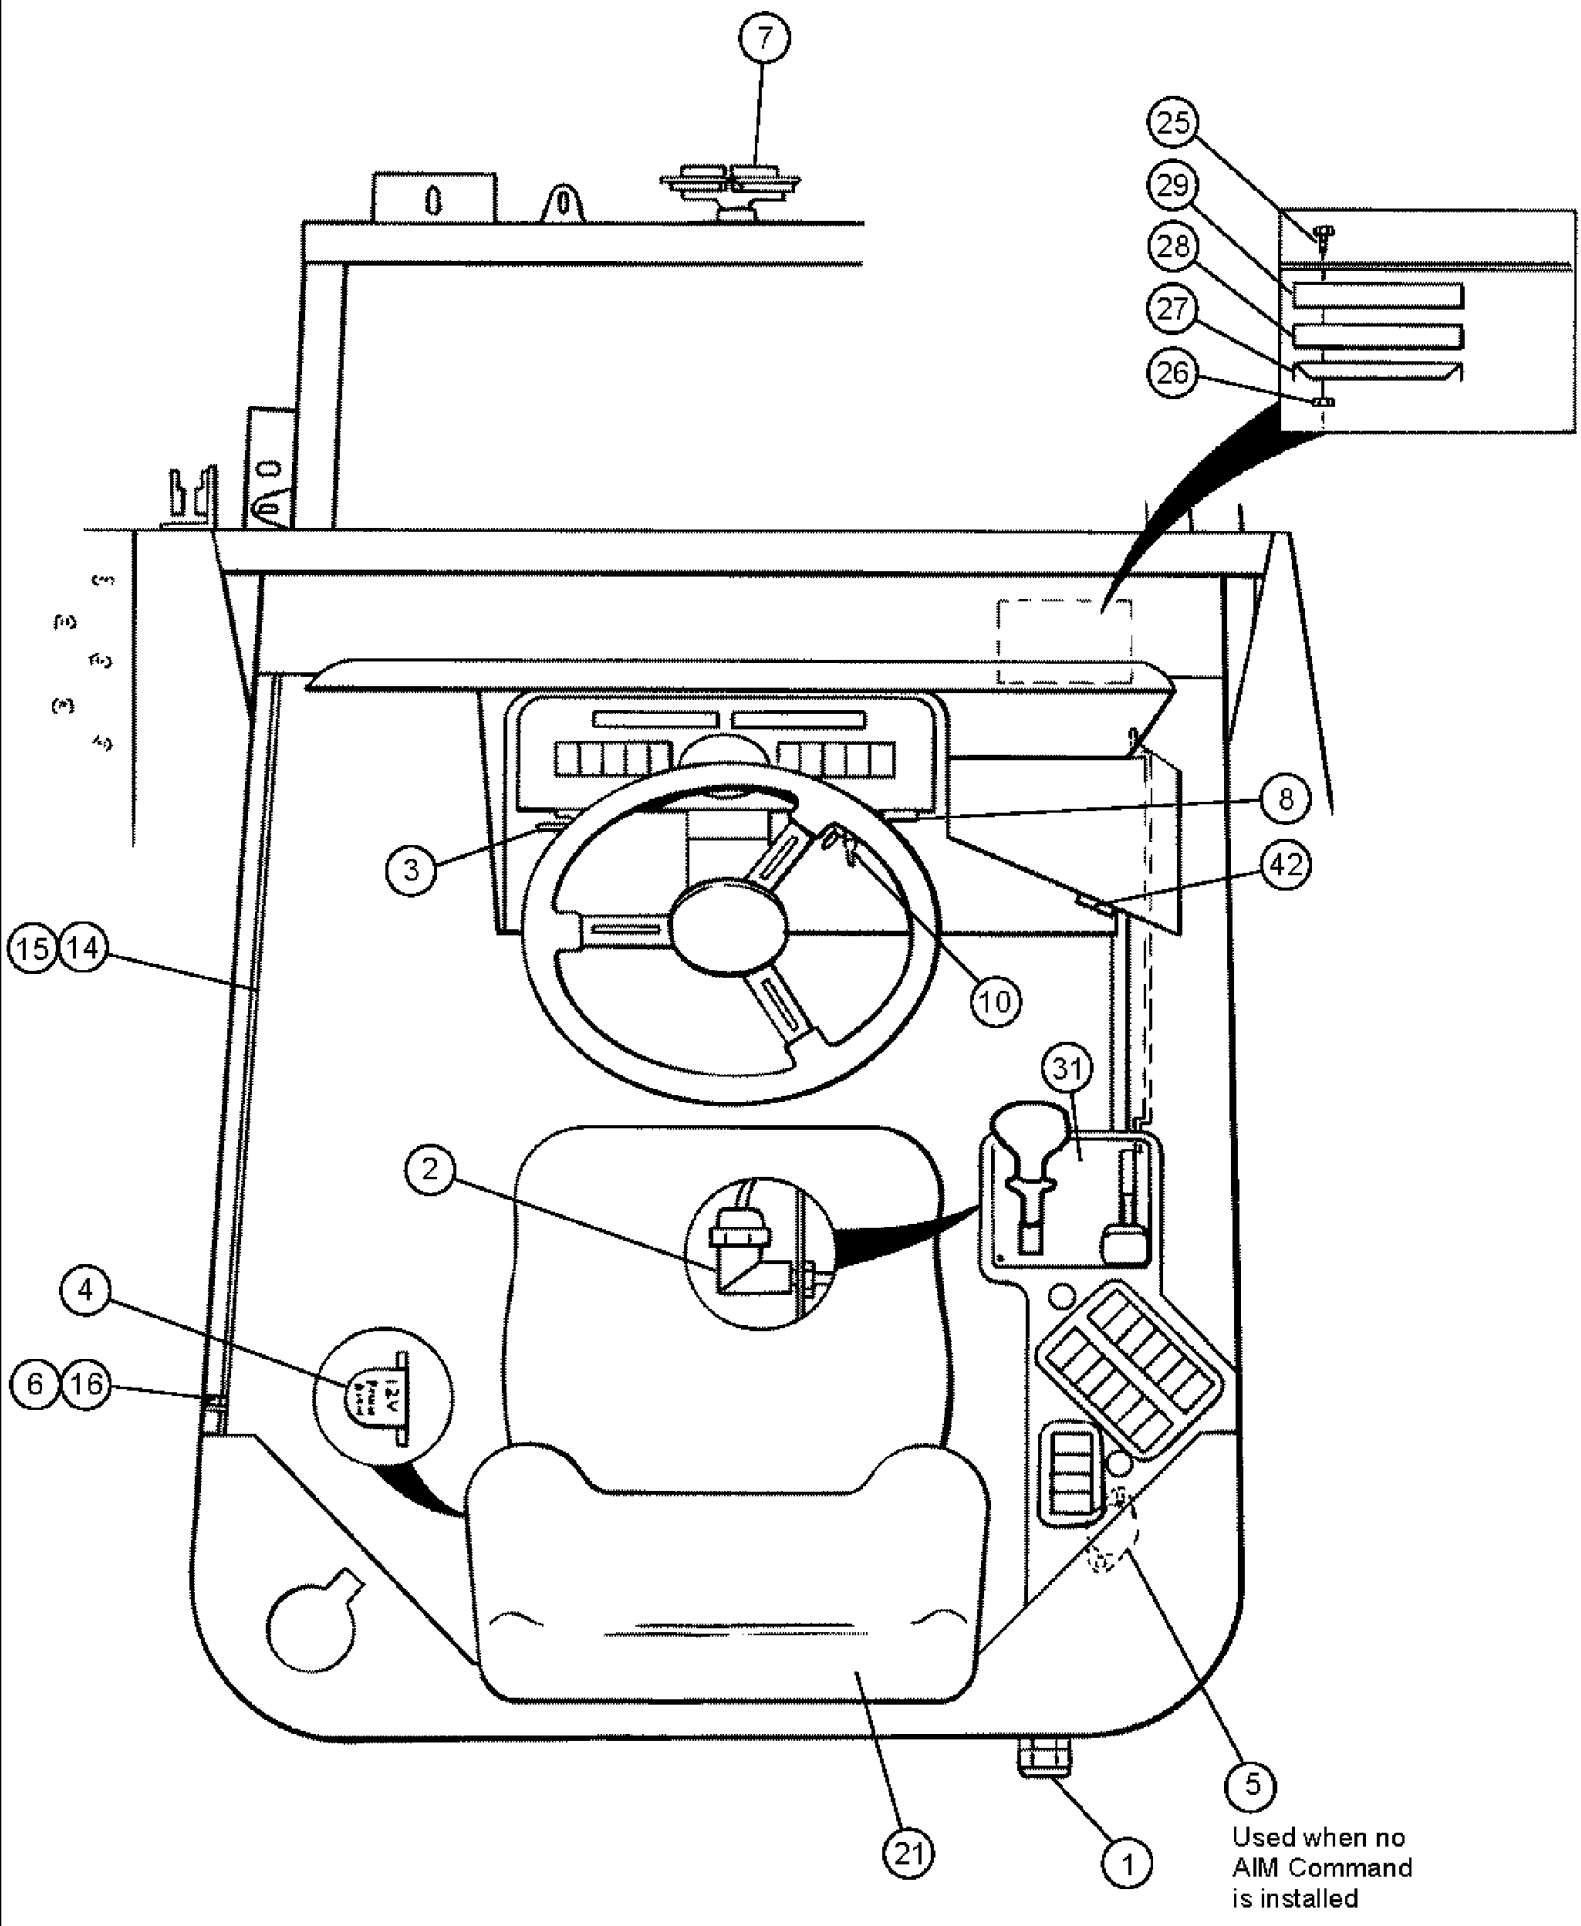

SPX3310 PATRIOT SPRAYER

01-001 CONTROL PANELS

сылка	Номер детали	Кол-во	Описание
1	225-14108	4	NUT, #8-32, HEX
2	BN52046	4	BOLT, PHILIP
3	BN52047	11	SCREW, PHILIP
4	BN65931	12	PANEL, SWITCH MOUNT END
5	BN65932	18	PANEL, SWITCH MOUNT MIDDLE
6	BN65933	8	PLUG, SWITCH MOUNT PANEL
7	BN65934	12	SWITCH, SINGLE POLE, ON-OFF
8	BN65935	1	ACTUATOR, HEADLIGHT SWITCH
9	BN65936	2	ACTUATOR, FLOODLIGHT SWITCH
10	BN65937	1	ACTUATOR, DOMELIGHT SWITCH
11	BN311377	1	SWITCH, PARK BRAKE
12	BN65940	1	SWITCH, W/HANDLE OFF-ON-ON
13	BN65943	1	LIGHT, CLUSTER L.H. (6)
	BN301816	6	BULB, 12V, SERVICE PARTS FOR REF. 13
	BN301817	6	SOCKET, BULB FOR # BN65943/44, SERVICE PARTS FOR REF. 13
14	BN65944	1	LIGHT, CLUSTER R.H. (6)
	BN301816	6	BULB, 12V, SERVICE PARTS FOR REF. 14
	BN301817	6	SOCKET, BULB FOR # BN65943/44, SERVICE PARTS FOR REF. 14
15	BN65946	1	ACTUATOR, HAZARD WARNING
16	87530051	1	TACHOMETER, TACH-HOUR METER
16	BN67305	1	TACHOMETER, 0-4000, INDICATES OLD PART NUMBER OR CAN ORDER NEWER PART NUMBER LISTED ABOVE
	BN301813	1	BULB, 12V, SERVICE PARTS FOR REF. 16
	BN301814	1	SOCKET, (FOR #BN67305), SERVICE PARTS FOR REF. 16
	BN301815	1	LIGHT, GREEN, SERVICE PARTS FOR REF. 16
17	BN68649	1	PANEL, INSTRUMENTS,
20	BN65938	6	ACTUATOR,
21	BN65942	6	SWITCH, W/HANDLE ON-OFF-ON
	BN302318	1	TOOL, SWITCH REMOVAL, ASSOCIATED PART OF SWITCH W/HANDLE, ON-OFF-ON, P/N BN65942V
22	BN310117	1	PLATE, MOUNT
24	BN66267	1	PLATE, MOUNT 14 GA. HRS 3.37 X 5.62
25	BN319894	6	FASTENER, "U" FASTENR #8SCR/.12 PANEL
26	342465A1	1	SWITCH, ASSY, RANGE SELECT
	342466A1	1	MOUNTING SE, PARTS OF SWITCH ASSY, RANGE SELECT, P/N 342465A1
	342468A1	1	BLOCK, CONTACT N.O., PARTS OF SWITCH ASSY, RANGE SELECT, P/N 342465A1
	342467A1	1	BLOCK, CONTACT N.C., PARTS OF SWITCH ASSY, RANGE SELECT, P/N 342465A1
	342469A1	1	KNOB, RANGE SELECT, PARTS OF SWITCH ASSY, RANGE SELECT, P/N 342465A1
27	BN319895	5	FASTENER, "U" #8SCR/.13 PANEL
28	493-41017	4	WASHER, LOCK, Ext, #8, TOOTH