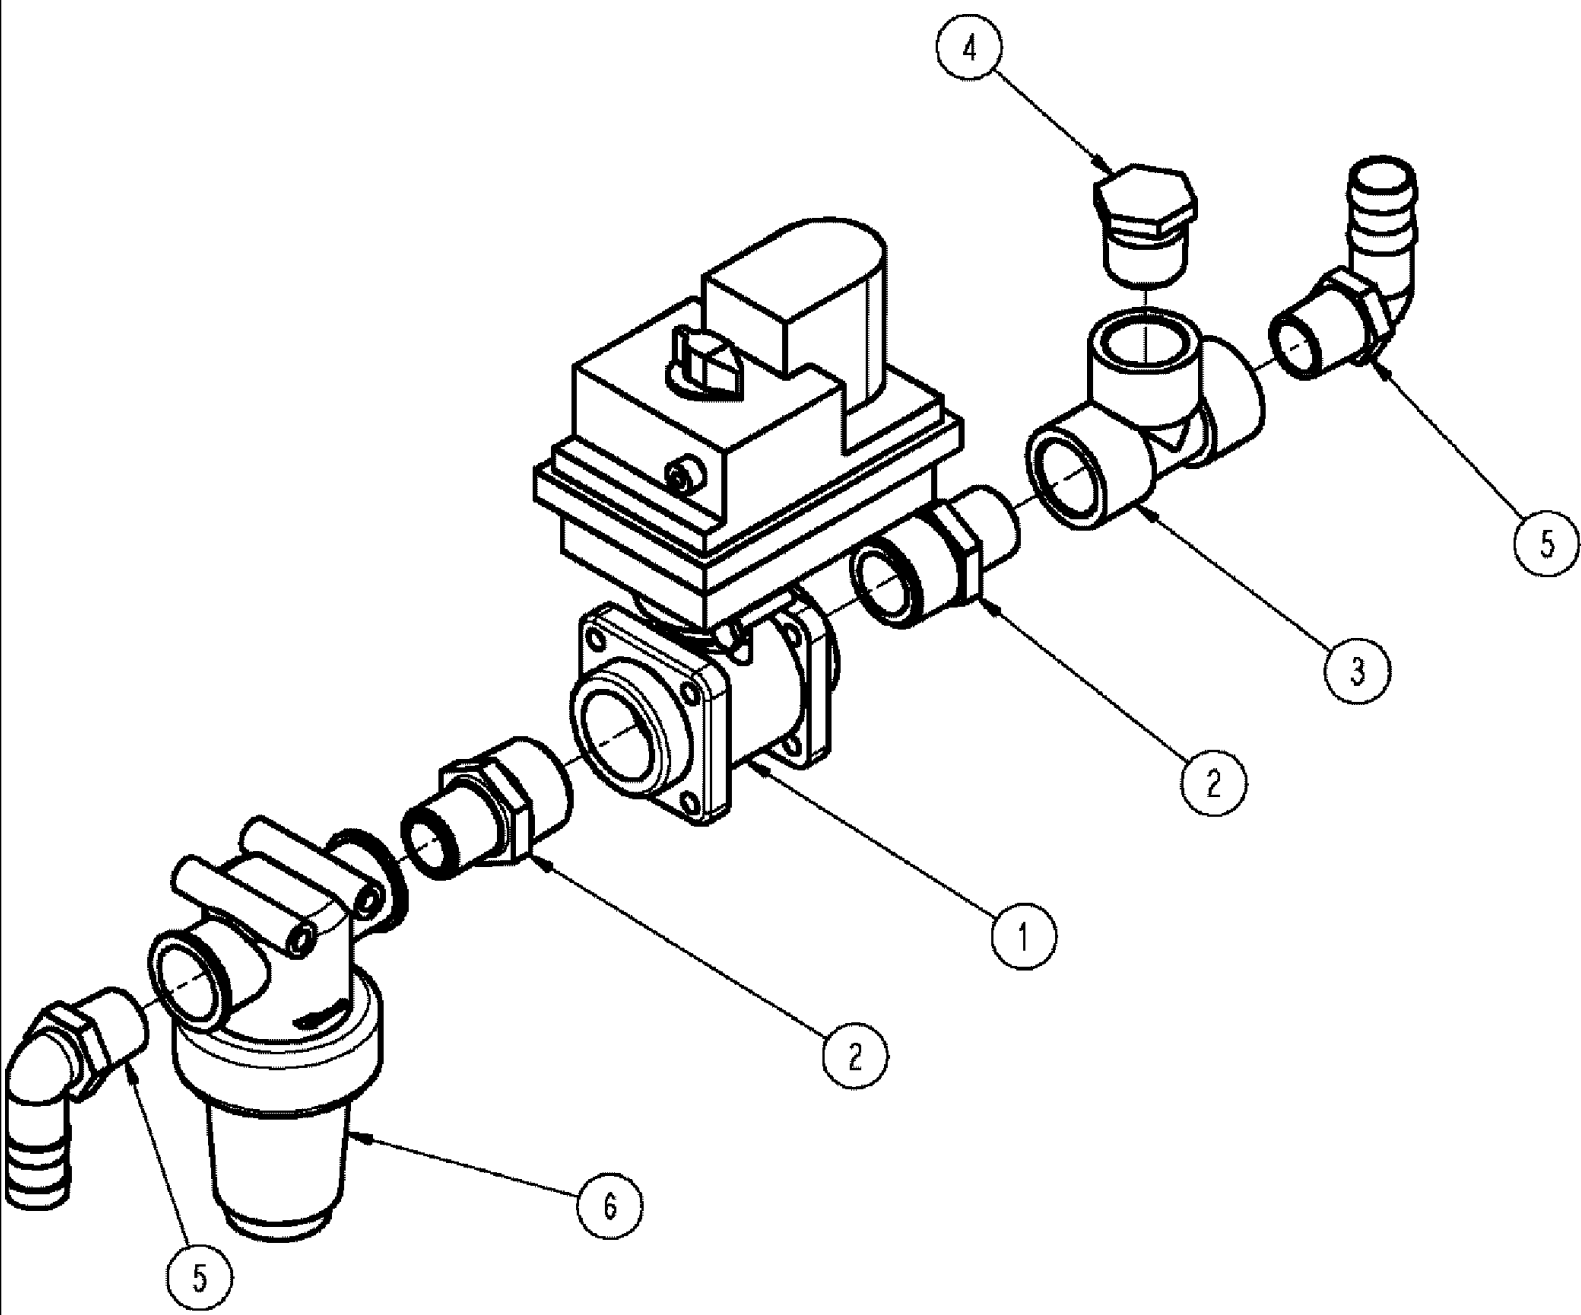

SPX3310 PATRIOT SPRAYER

09-014 VALVE PLUMBING GROUP, 5 SECTION

сылка	Номер детали	Кол-во	Описание
1	87268179	1	VALVE, 1.25" BALL, ELECTRIC
2	BN73656	2	NIPPLE, LUBE, 1.25 X 1 POLY
3	BN73629	1	TEE, 1" POLY PIPE
4	BN73604	1	PLUG, 1" PIPE POLY
5	BN53475	2	FITTING, 1" NPT X 1" HS, 90D
6	BN320072	1	STRAINER ASSY., 1" NPT 50 M POLY, SEE FIG 09-034