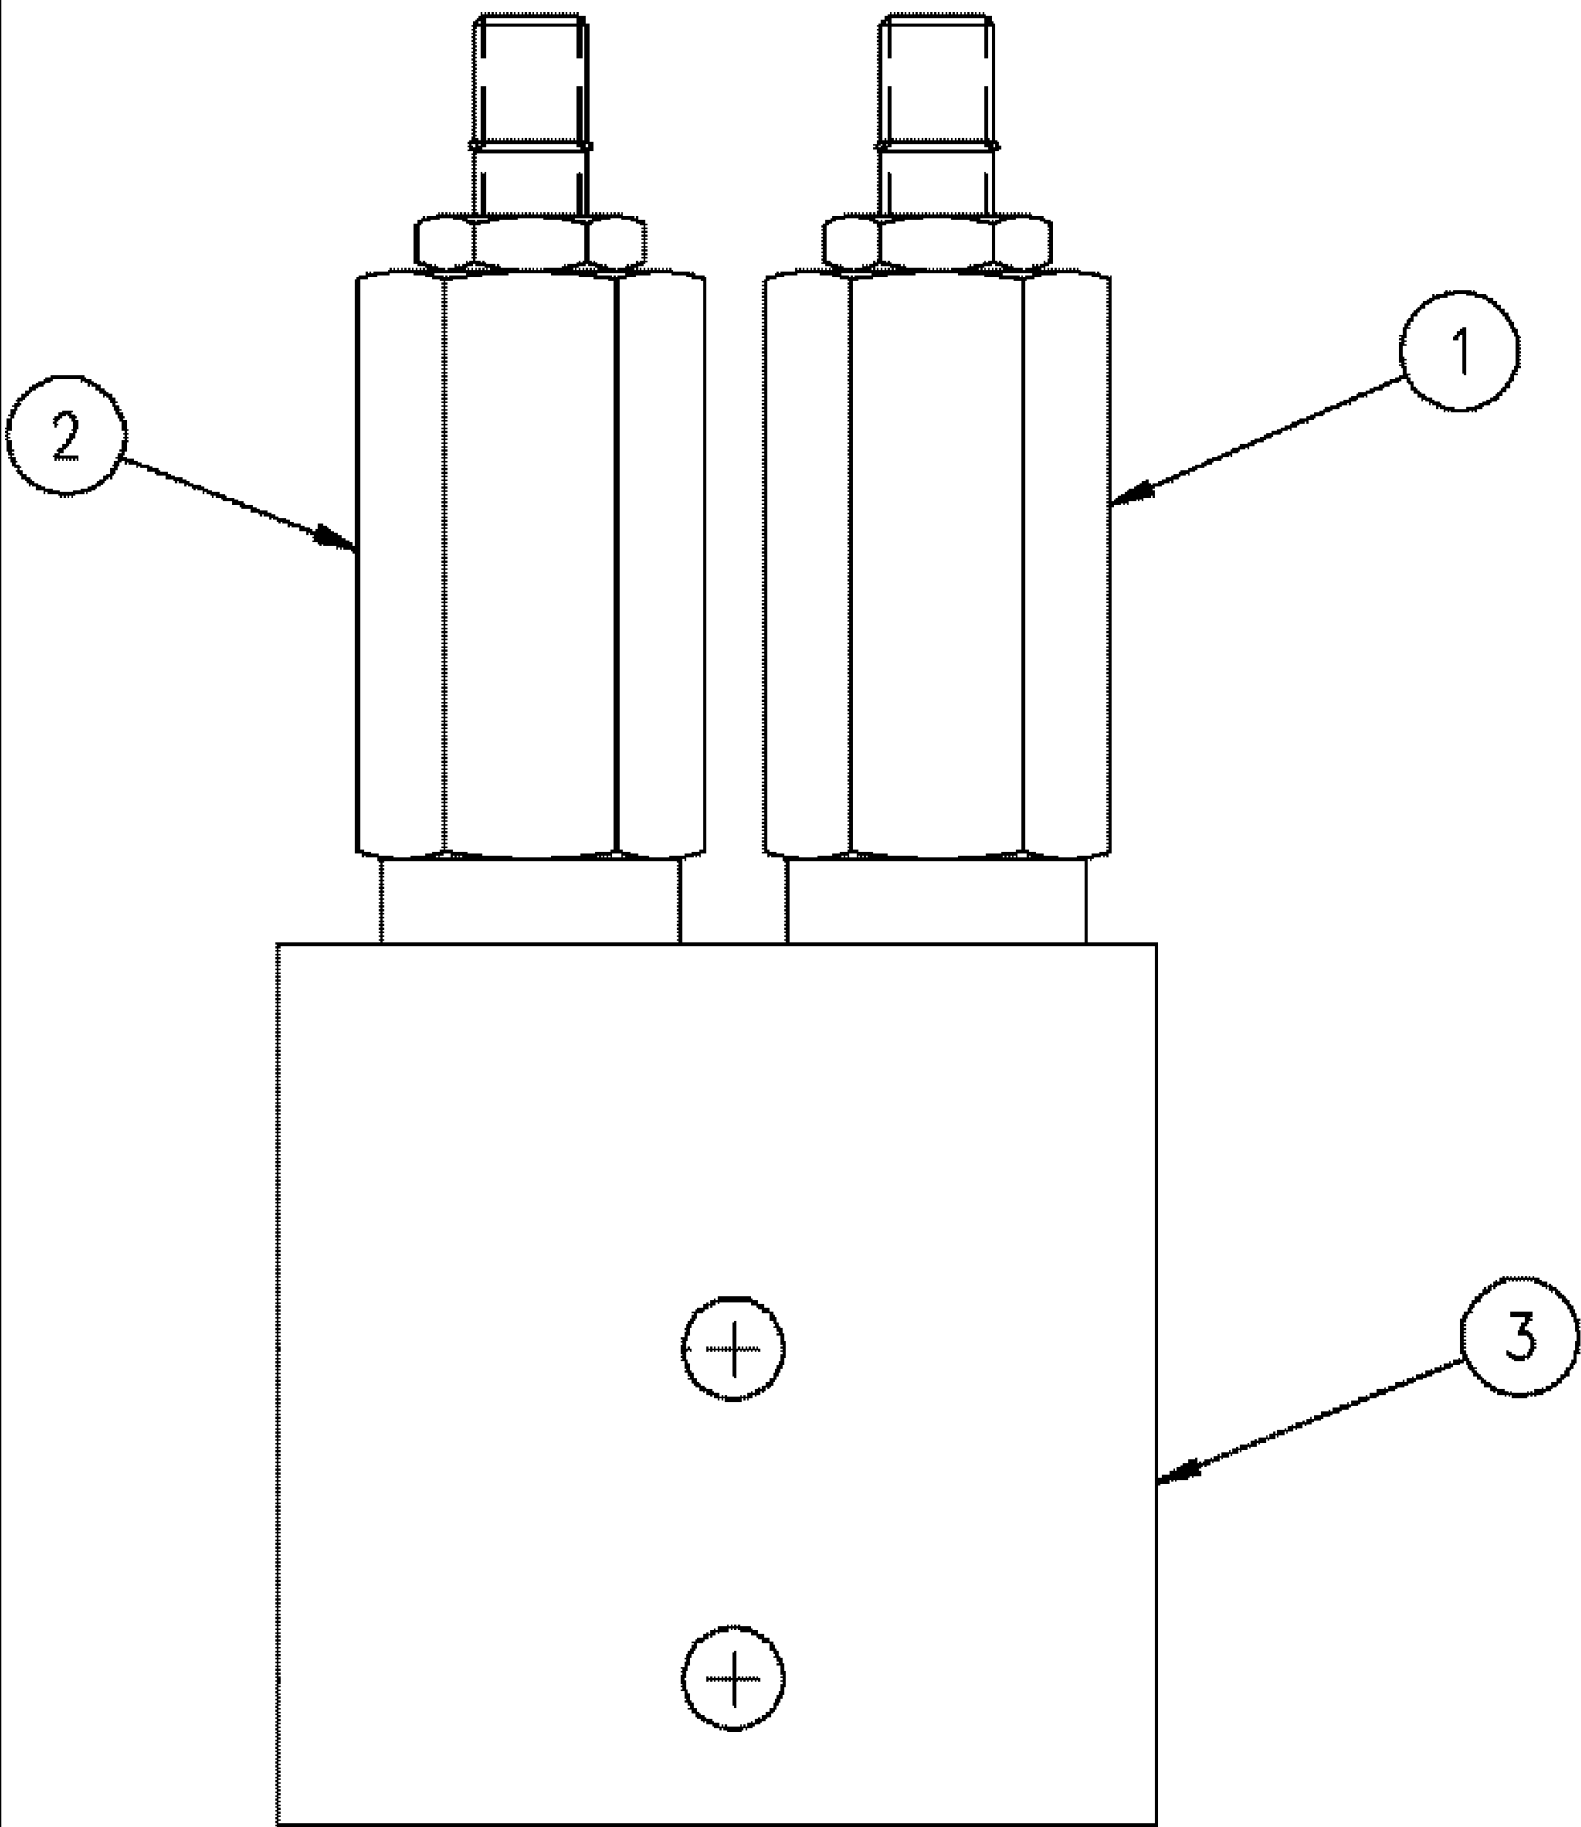

SPX3310 PATRIOT SPRAYER

06-041 DOUBLE RELIEF BLOCK

сылка	Номер детали	Кол-во	Описание
1	BN314924	1	VALVE, PRESSURE RELIEF, 2340 PSI
2	BN322490	1	VALVE, PRESSURE RELIEF, 1750 PSI
3	BN67270	1	VALVE BLOCK, RELIEF