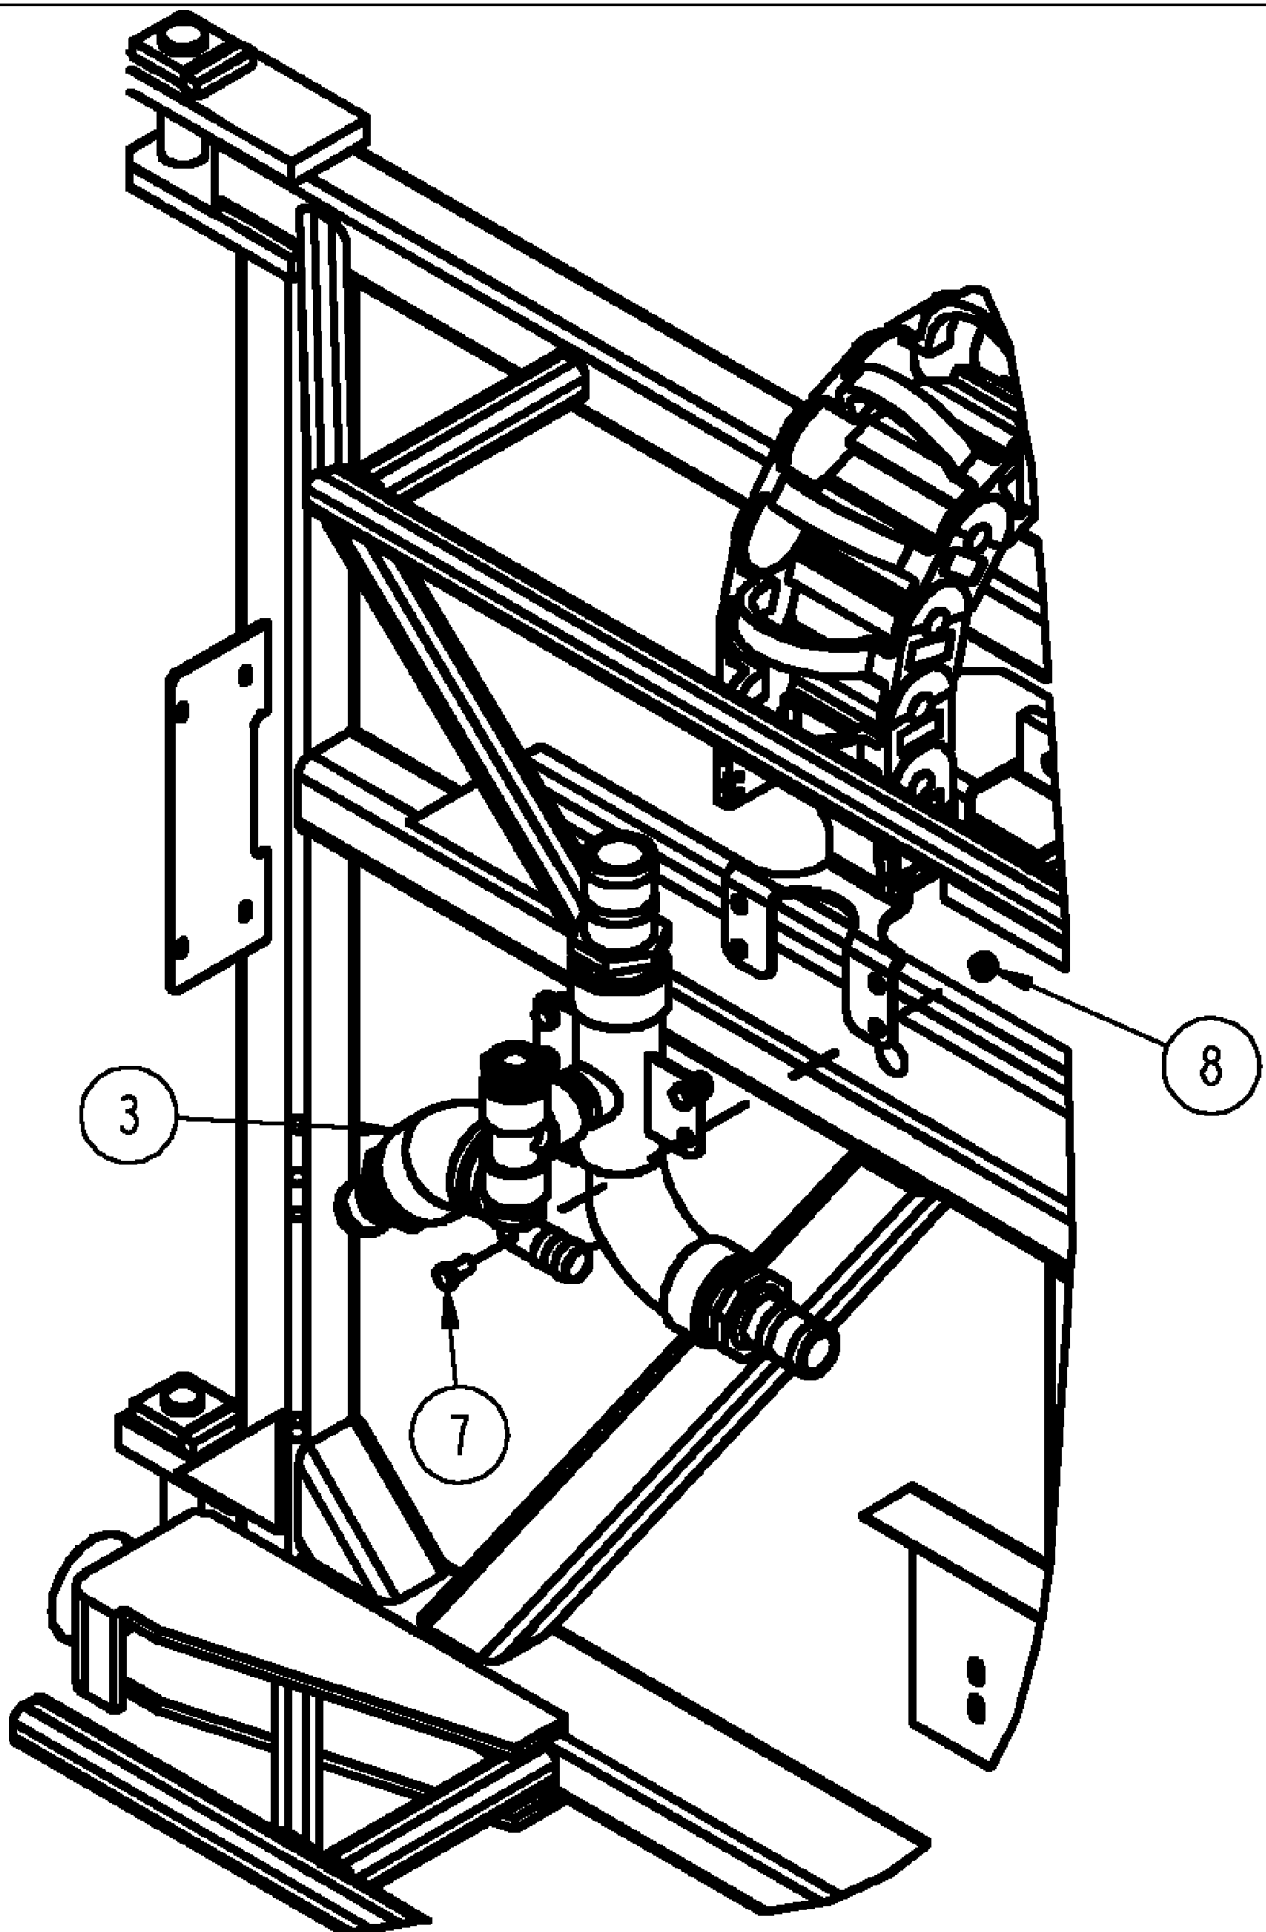

сылка	Номер детали	Кол-во	Описание
1	BN319996	1	BRACKET, NPT BALL
2	BN320072	1	STRAINER ASSY., 1" NPT 50 M POLY, SEE FIG 09-034
3	87268179	1	VALVE, 1.25" BALL, ELECTRIC, SEE FIG 09-036
4	BN73660	1	FITTING, 1-1/4 NPT X 1-1/4 HS
5	BN73656	1	NIPPLE, LUBE, 1.25 X 1 POLY
6	BN321509	1	FITTING, 100 MPT X 125 HS