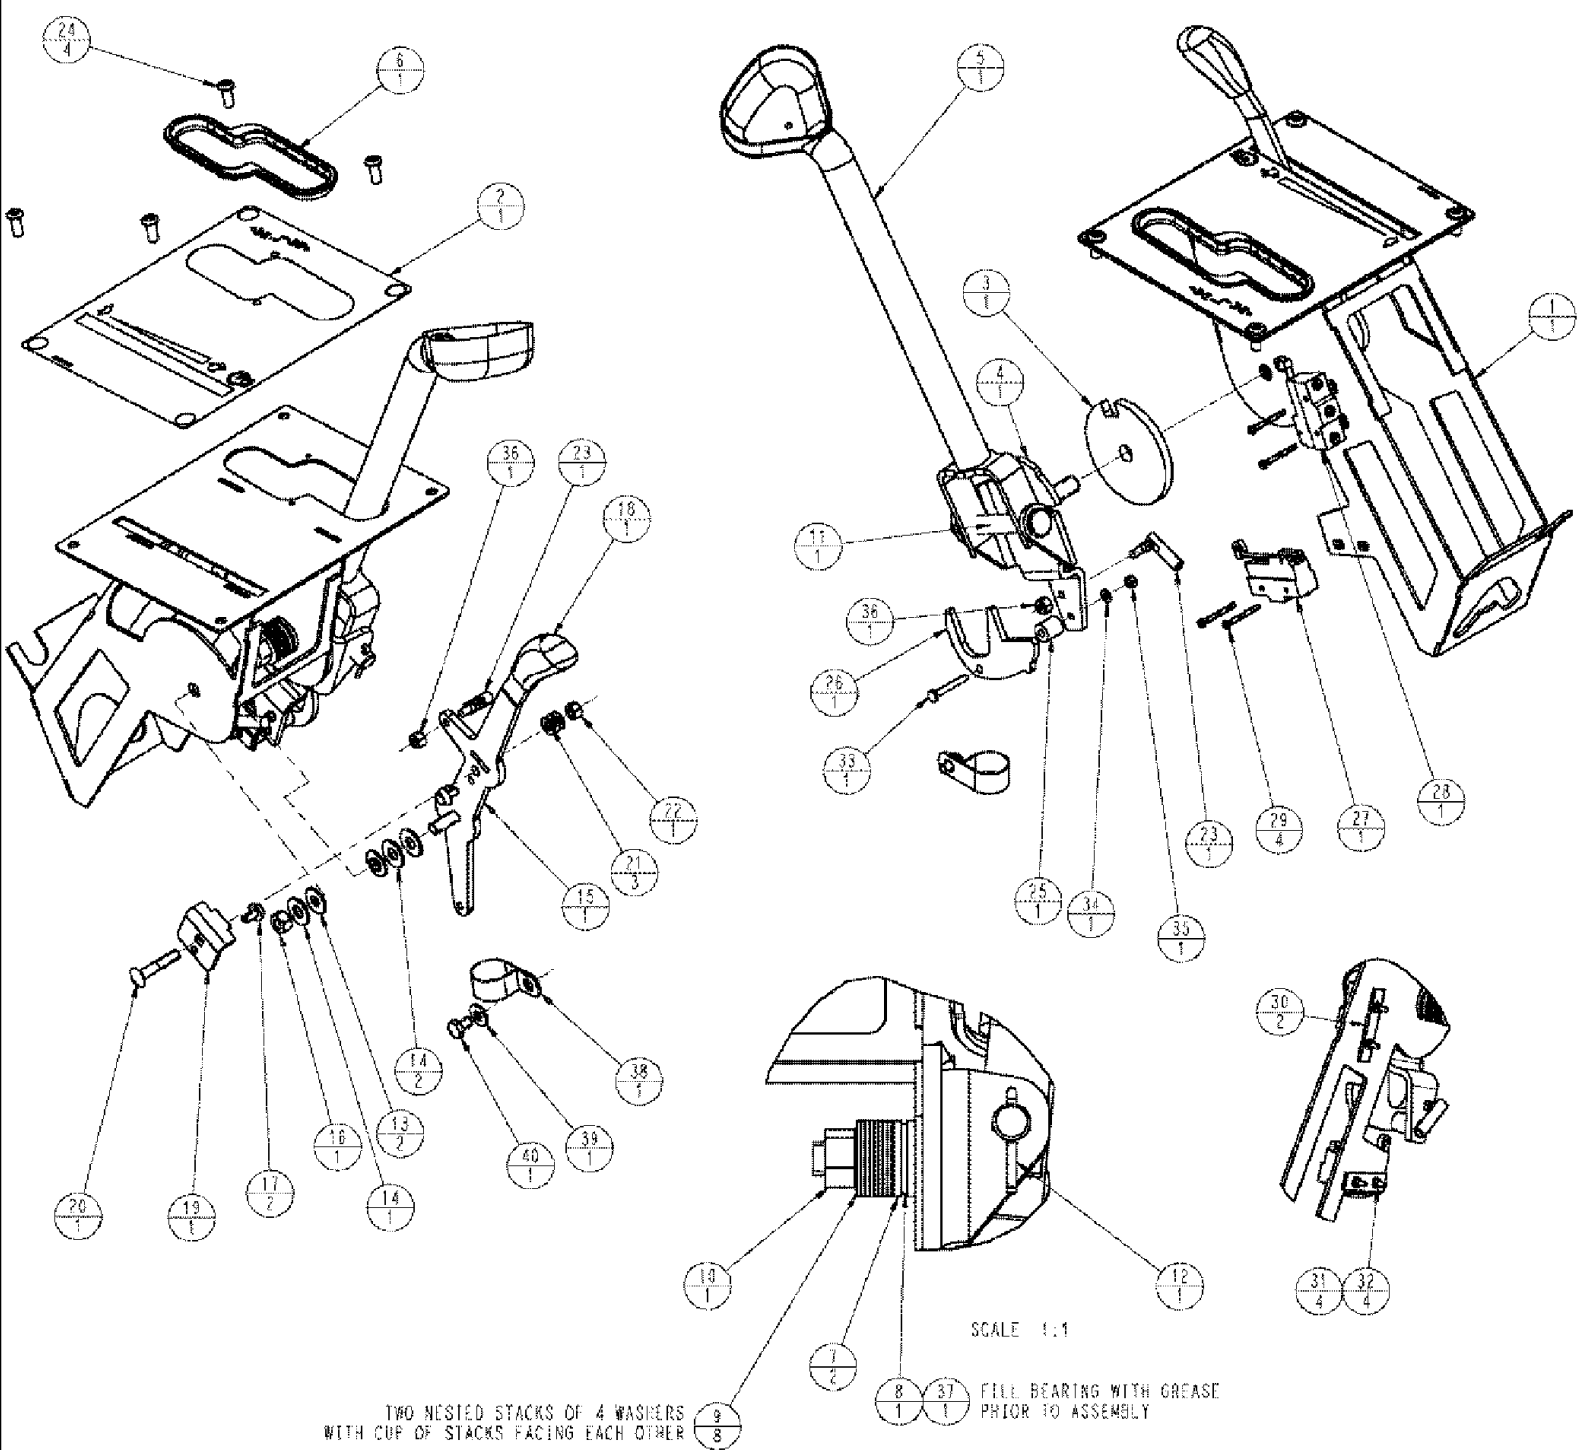

SPX3310 PATRIOT SPRAYER

01-008 PROPEL, THROTTLE ASSEMBLY

сылка	Номер детали	Кол-во	Описание
1	87268238	1	AIR CLEANER, PROP/THROTTLE
2	87270579	1	DECAL, PROP/THRRTL, 96 1/2
3	251090A1	1	WASHER, FRICTION
4	113318A2	1	SUPPORT, PROP LVR
5	87270577	1	HANDLE, PROP HNDL, 96 1/2, SEE FIG. 01-009
6	128833A2	1	GUIDE, PROP CNTRL LVR
7	496-81010	2	WASHER, 7/16, ZND HDN
8	159688R91	1	BEARING, THRUST,
9	1994980C1	8	WASHER, BELLEVILLE, M10
10	BN305066	1	SCREW, 7/16-14, FLN, G8
11	27-8343	1	PIN, CLEVIS, 1/2" x 3 7/16",
12	432-816	1	PIN, SPLIT (COTTER), 1/8" x 1",
13	87270571	2	WASHER, FLANGED NYLON
14	895-15008	3	WASHER, M8 x 20 x 1.6, CST ZND
15	87271788	1	LEVER, LEVER, 96 1/2 THROTTLE
16	832-46408	1	NUT, LOCK, M8 x 1.25, CI 8, TLN
17	259040A1	2	INSERT, FRICTION
18	134071A1	1	KNOB, THROTTLE CNTRL
19	258734A2	1	SUPPORT, THROTTLE FRICTION
20	811-6035	1	BOLT, CARRIAGE, Short NK, M6 x 35, CI8.8, Full Thd, RHSN, ZND
21	343204A1	3	WASHER, BELLEVILLE .255 ID
22	832-46406	1	NUT, LOCK, M6 x 1, CI 8,
23	86550597	2	BALL JOINT, QUICK DISCONN
24	161-114	4	SCREW, Hex Soc But Hd, 1/4"-20 x 5/8", BZN
25	87270583	1	SPACER, .194 ID X .5 OD X .562
26	87271314	1	ARM, CAM PLATE NEUTRAL
27	BN323495	1	ADAPTER, REVERSE
28	BN323496	1	ADAPTER, NEUT. SAFETY
29	840-1330	4	BOLT, Cross Pan Hd, M3 x 30,
30	342938A1	2	PLATE, PRP SWITCH BACKING
31	895-11003	4	WASHER, M3, FW, ZND
32	824-1403	4	NUT, M3, CI 5, HEX
33	86511825	1	SCREW, Cross Pan Hd, M4 x 30, MS P
34	895-11004	1	WASHER, M4, FLAT
35	832-46404	1	NUT, LOCK, M4 x .7, CI 8, TLN
36	231-24409	2	NUT, LOCK, #10-32, N/M ZND
37	331-439	1	PETROLEUM
38	515-22254	1	CLAMP, 1", Insul, 5/16" Bolt, B INS CLO
39	495-11028	1	WASHER, 1/4", SAE, .281 X .625 X .065 ZND
40	413-46	1	BOLT, Hex, 1/4"-20 x 3/8", G5, Full Thd, HD
41	128593A1	1	SPRING, PROP HANDLE