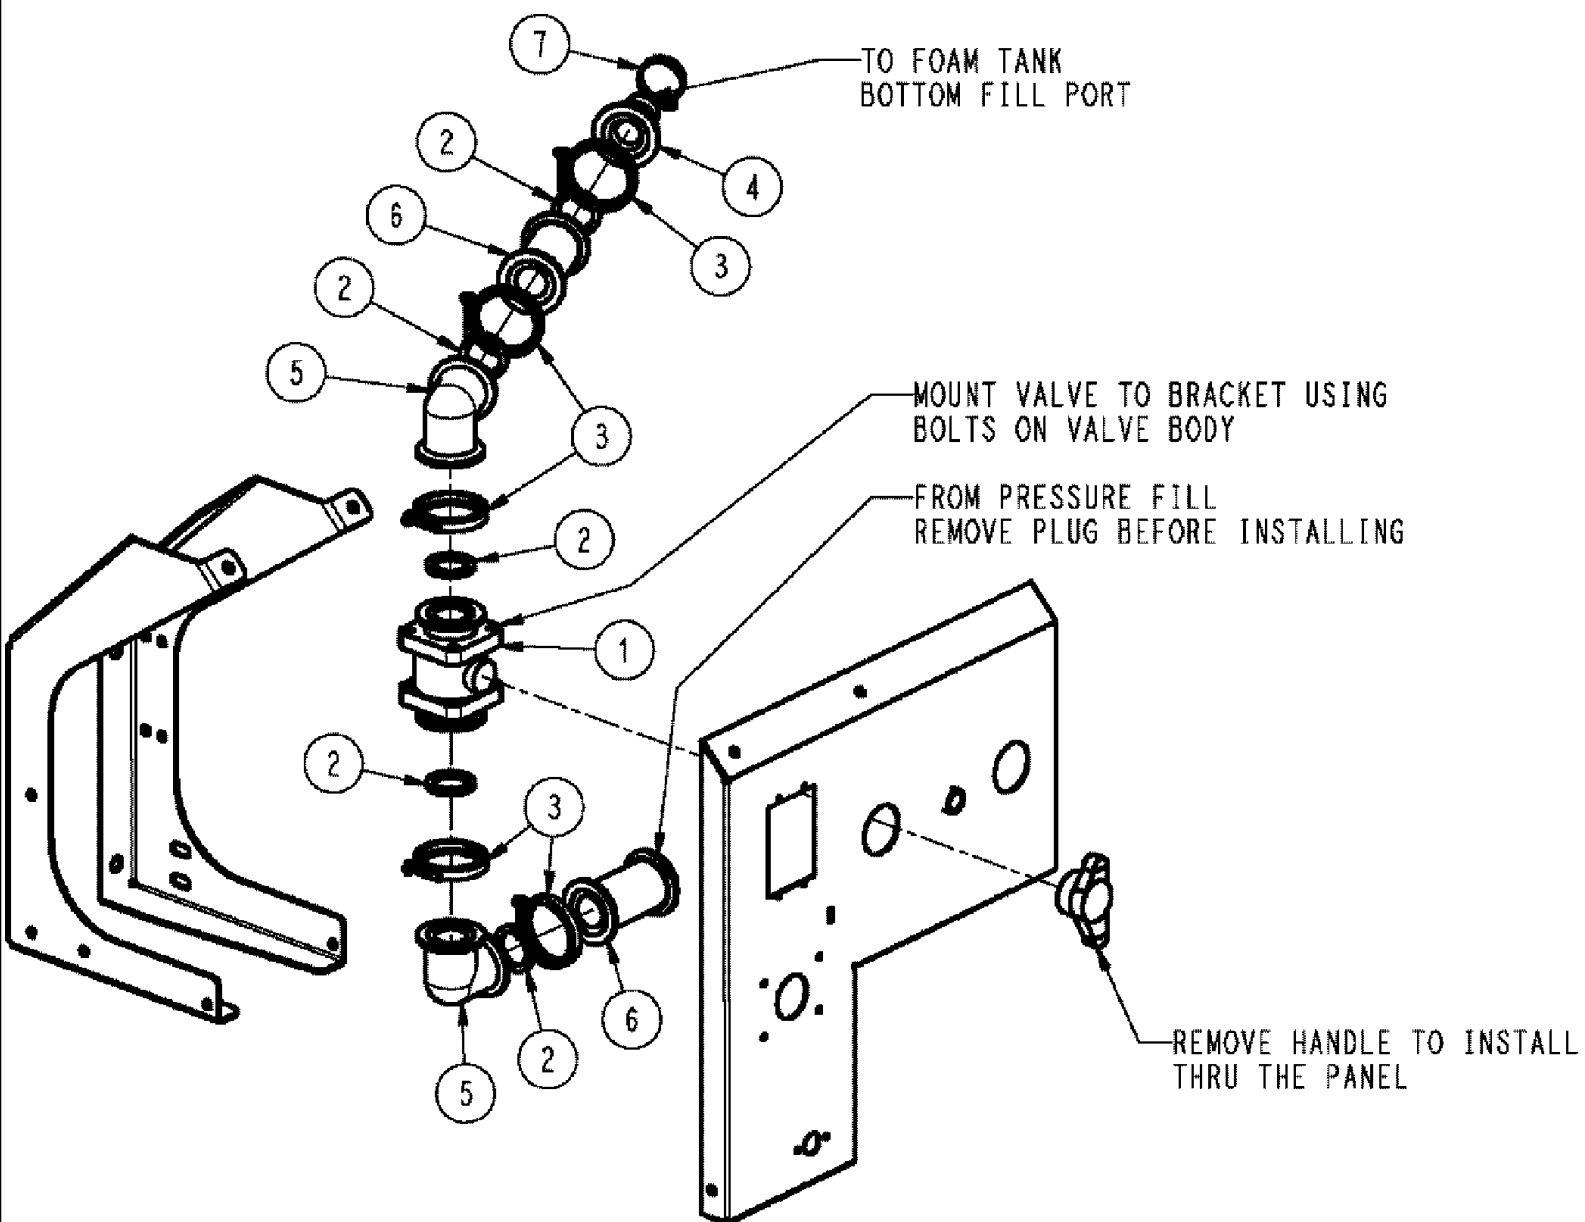

SPX3310 PATRIOT SPRAYER

09-048 FOAMER STATION GROUP - SERIAL #20002 AND LATER

сылка	Номер детали	Кол-во	Описание
1	BN304328	1	VALVE, BALL, 2" FL, W/T HNDL
2	BN303204	5	GASKET, 2" EPDM
3	BN303199	5	CLAMP, 2" STD FLG
4	BN306901	1	FITTING, 2" FLG X 1.5" HOSE
5	BN320903	2	ELBOW, 2" FLANGE, 90 SHORT
6	BN306907	2	FITTING, STR 2" FLANGE X 2" FLANGE
7	BN310448	1	CLAMP, HOSE, #28, 304 SS