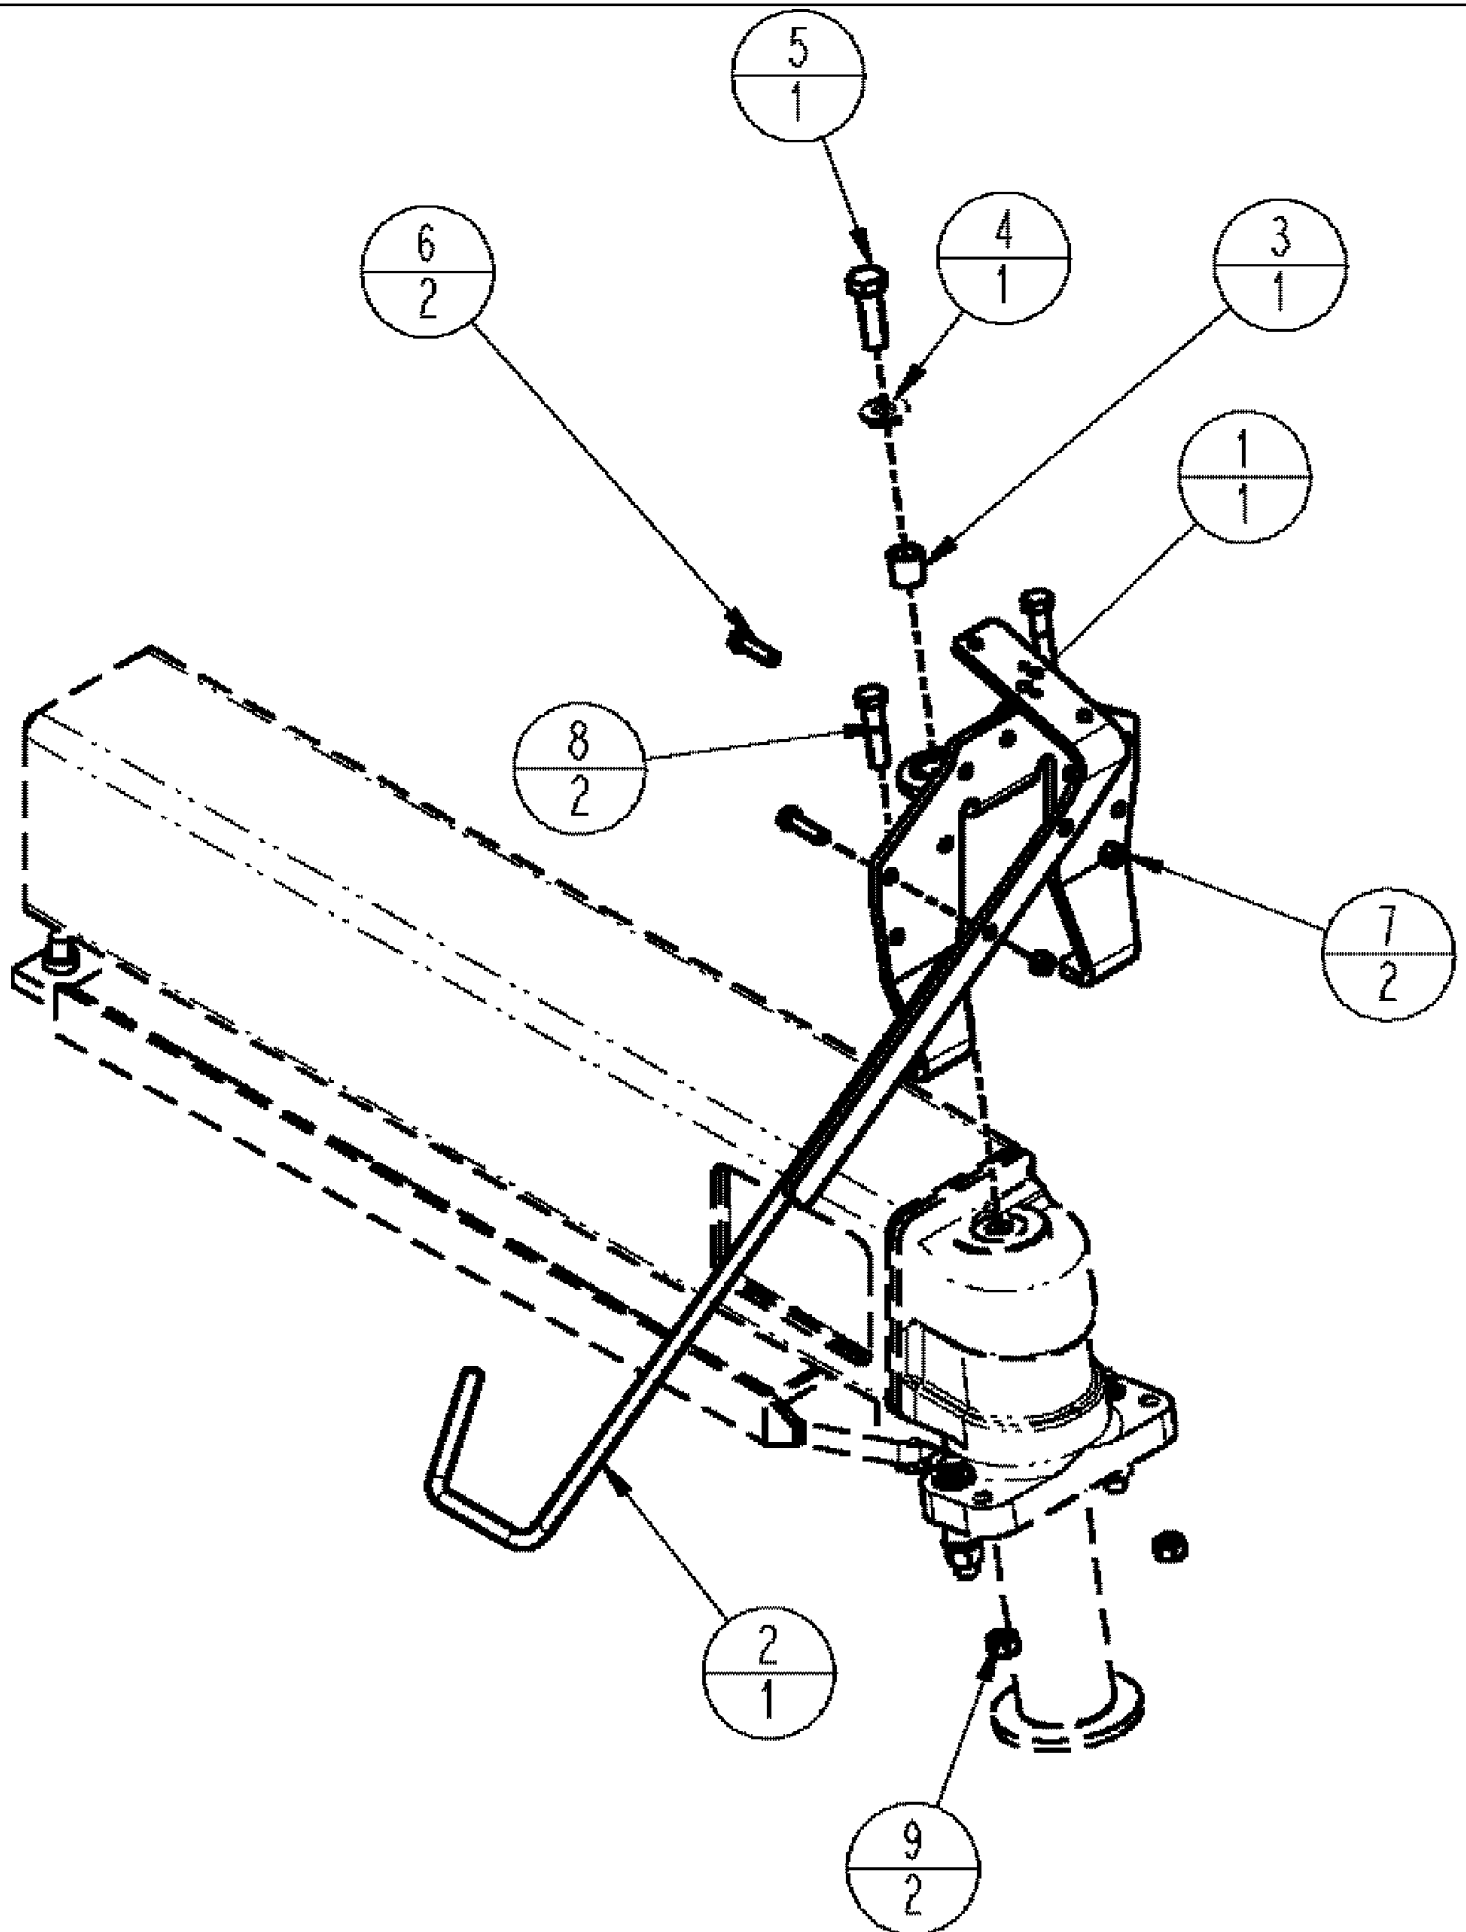

SPX3310 PATRIOT SPRAYER

04-020 NON PIVOT HOSE MOUNT GROUP, LR

сылка	Номер детали	Кол-во	Описание
1	87266807	1	PLATE, MOUNTING, WLD HOSE PIVOT
2	87615322	1	MOUNT
3	87390349	1	PIVOT, HOSE PIVOT
4	87310608	1	WASHER, 22 X 44 X 5 MM HDN DOR
5	86980460	1	BOLT, M20-2.5 X 60, HH, 8.8 DOR
6	86980423	2	BOLT, M12-1.75 X 40, HH, 8.8, DOR
7	86980516	2	NUT, P/T ALL MTL M12 8 DOR
8	873341829	2	M16 X 65 8.8 DOR
9	86980517	2	NUT, P/T ALL MTL M16 8 DOR