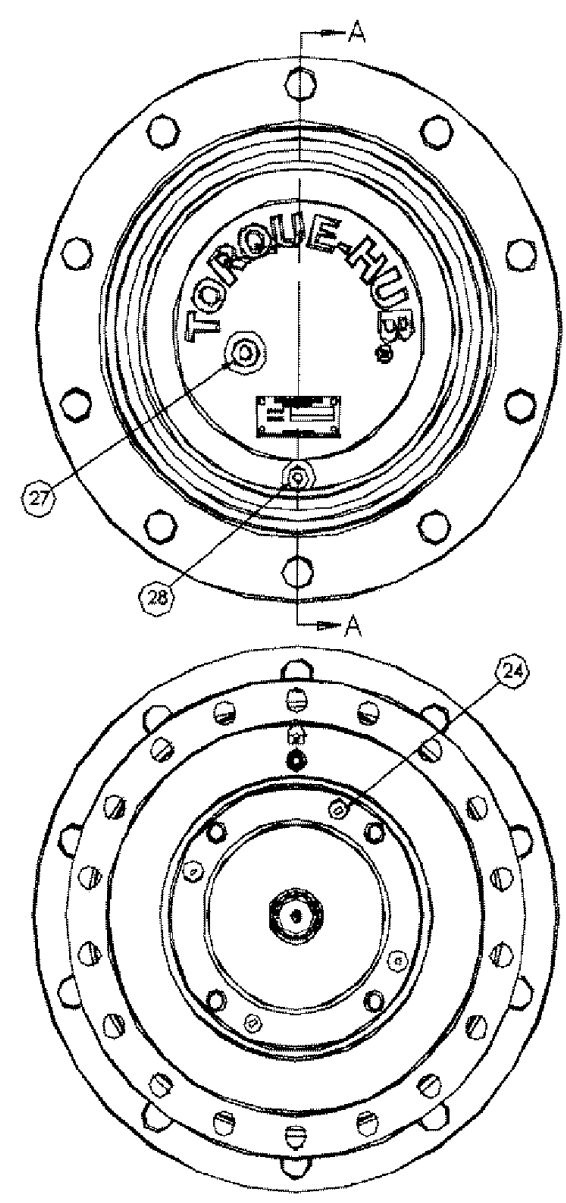

ASSEMBLY SPEC:

APPLY LIGHT COAT OF GREASE TO PARTS:

APPLY LIGHT COAT OF OIL TO PARTS:

SPX3310 PATRIOT SPRAYER

05-002 GEARBOX, PLANETARY 28:1

сылка	Номер детали	Кол-во	Описание
	87271162	2	BEARING SET, CONE & CUP, TAPERED
1	87270191	1	SHAFT, INPUT
2	87270192	1	COUPLING,
3	87270194	1	GEAR, SUN
4	87270195	1	SUN GEAR,
5	87270196	3	SHAFT, PLANET
6	87270200	3	GEAR, PLANETARY,
7	87270201	3	GEAR, PLANETARY,
8	87270204	1	BEARING, CARRIER (6.143, 6.850)
9	87270205	1	ADAPTER, MOUNTING
10	87270206	1	COVER, PLATE
11	87270208	1	WASHER, THRUST, (.882,.1245)
12	87270209	48	BEARING, NEEDLE,
15	87270212	3	BEARING, TAPERED
16	87270213	3	SHIM, STEEL
17	87382451	1	SEAL, OIL, SPINDLE, C14 HUB
18	87270216	1	BRAKE, INPUT
19	87270217	1	RING, RET, EXT
20	87270218	1	RING, RET, INT
21	87270219	1	RING, RET, INT
22	87270221	3	ROLL, PIN
23	87270223	15	BOLT, SKT UNC
24	87270224	4	BOLT, FLAT HD, HEX SKT
25	87270225	1	RING, 'O' VITON
26	87270226	1	RING, 'O' VITON
27	87270228	1	PLUG, PIPE, MAG
28	87270229	1	PLUG, PIPE, O-RING
29	87270230	1	WASHER, THRUST,
30	87270231	6	WASHER, THRUST,
31	87270232	3	WASHER, THRUST,
32	87270233	10	STUD, DOUBLE END
	87573001	1	KIT, SEALS, SEAL, BRAKE HUB CO14 (NOT SHOWN)
	87570209	3	SHAFT, OUTPUT STAGE (NOT SHOWN)
	342594A1	AR	GEAR RATIO
	331-302	AR	OIL, SAE 85W140, EP, (NOT SHOWN)
	BN304226	72	BOLT, M16-2 X 45, FH, 10.9, (NOT SHOWN)
	BN305432	4	ADAPTER, 4 MF FOR-M12 X 1.5, (NOT SHOWN)
	BN306152	2	SPACER, WHEEL HUB, (NOT SHOWN)
	BN315229	40	NUT, FLANGE, WHL, 22 MM DOR, (NOT SHOWN)
	BN325887	2	PLANET CARRIER, 21:1, (SEE FIG. 05-001)
	BN325888	2	PLANET CARRIER, 28:1, (SEE FIG. 05-002)