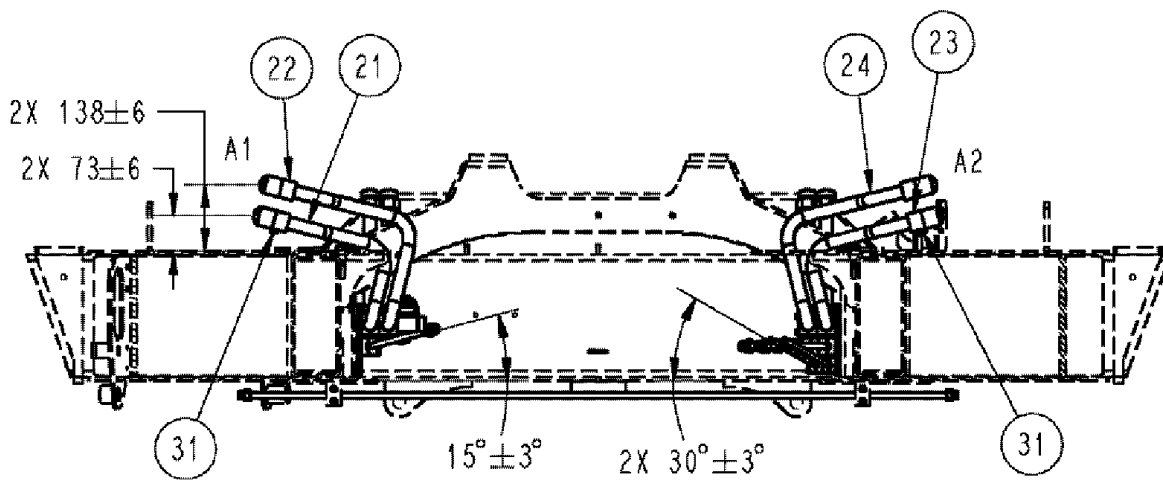

SECTION C-C
SCALE 1:10
RIGHT HAND SIDE

SECTION B-B
SCALE 1:10
LEFT HAND SIDE

SECTION A-A
SCALE 1:10

SPX3310 PATRIOT SPRAYER

06-010(01) STEEL LINES GROUP

сылка	Номер детали	Кол-во	Описание
1	BN313264	3	PLATE, SAFETY -1/2" TUBE
2	BN307078	6	CLAMP, PAIR-3/8" TUBE
3	BN313263	3	PLATE, SAFETY-3/8" TUBE
4	BN313259	6	BOLT, STACKING, 1/4 x .75
5	BN307079	3	PLATE, TOP, CLAMP-3/8" TUBE
6	BN313247	6	RAIL, 'C', STD DUTY
7	BN316101	6	SPACER, C-RAIL, HYD. TUBE
8	614-6025	6	BOLT, Hex, M6 x 25, 8.8,
9	895-11006	6	WASHER, M6, FLAT
10	832-46406	6	NUT, LOCK, M6 x 1, CI 8, TLN
11	BN307080	15	CLAMP, PAIR-1" TUBE
12	BN313262	30	NUT, C-RAIL (1/4"-20)
13	BN313265	9	PLATE, SAFETY-1" TUBE
14	BN313261	24	BOLT, STACKING, 1/4 x 1.12
15	BN307081	6	PLATE, TOP, CLAMP-1" TUBE
16	413-424	12	BOLT, Hex, 1/4"-20 x 1 1/2", G5,
17	BN29783	11	CLAMP, SINGLE-1/2" TUBE
18	BN29785	8	PLATE, COVER SGL (1/2" TUBE)
19	413-432	4	BOLT, Hex, 1/4"-20 x 2", G5,
20	231-4144	4	NUT, LOCK, 1/4"-20, GB, HH, TLN
21	87268740	1	TUBE, DRIVE PRESSURE
22	87268741	1	TUBE, DRIVE PRESSURE
23	87268742	1	TUBE, DRIVE PRESSURE
24	87268743	1	TUBE, DRIVE PRESSURE
25	BN324491	1	TUBE, STEEL, HYD LINE
26	BN325316	1	TUBE, CASE DRAIN & RETURN
27	BN305997	3	TUBE, STEERING RETURN
28	413-428	12	BOLT, Hex, 1/4"-20 x 1 3/4", G5, HH
29	413-420	6	BOLT, Hex, 1/4"-20 x 1 1/4", G5,
30	87269505	2	TUBE, FUEL LINE