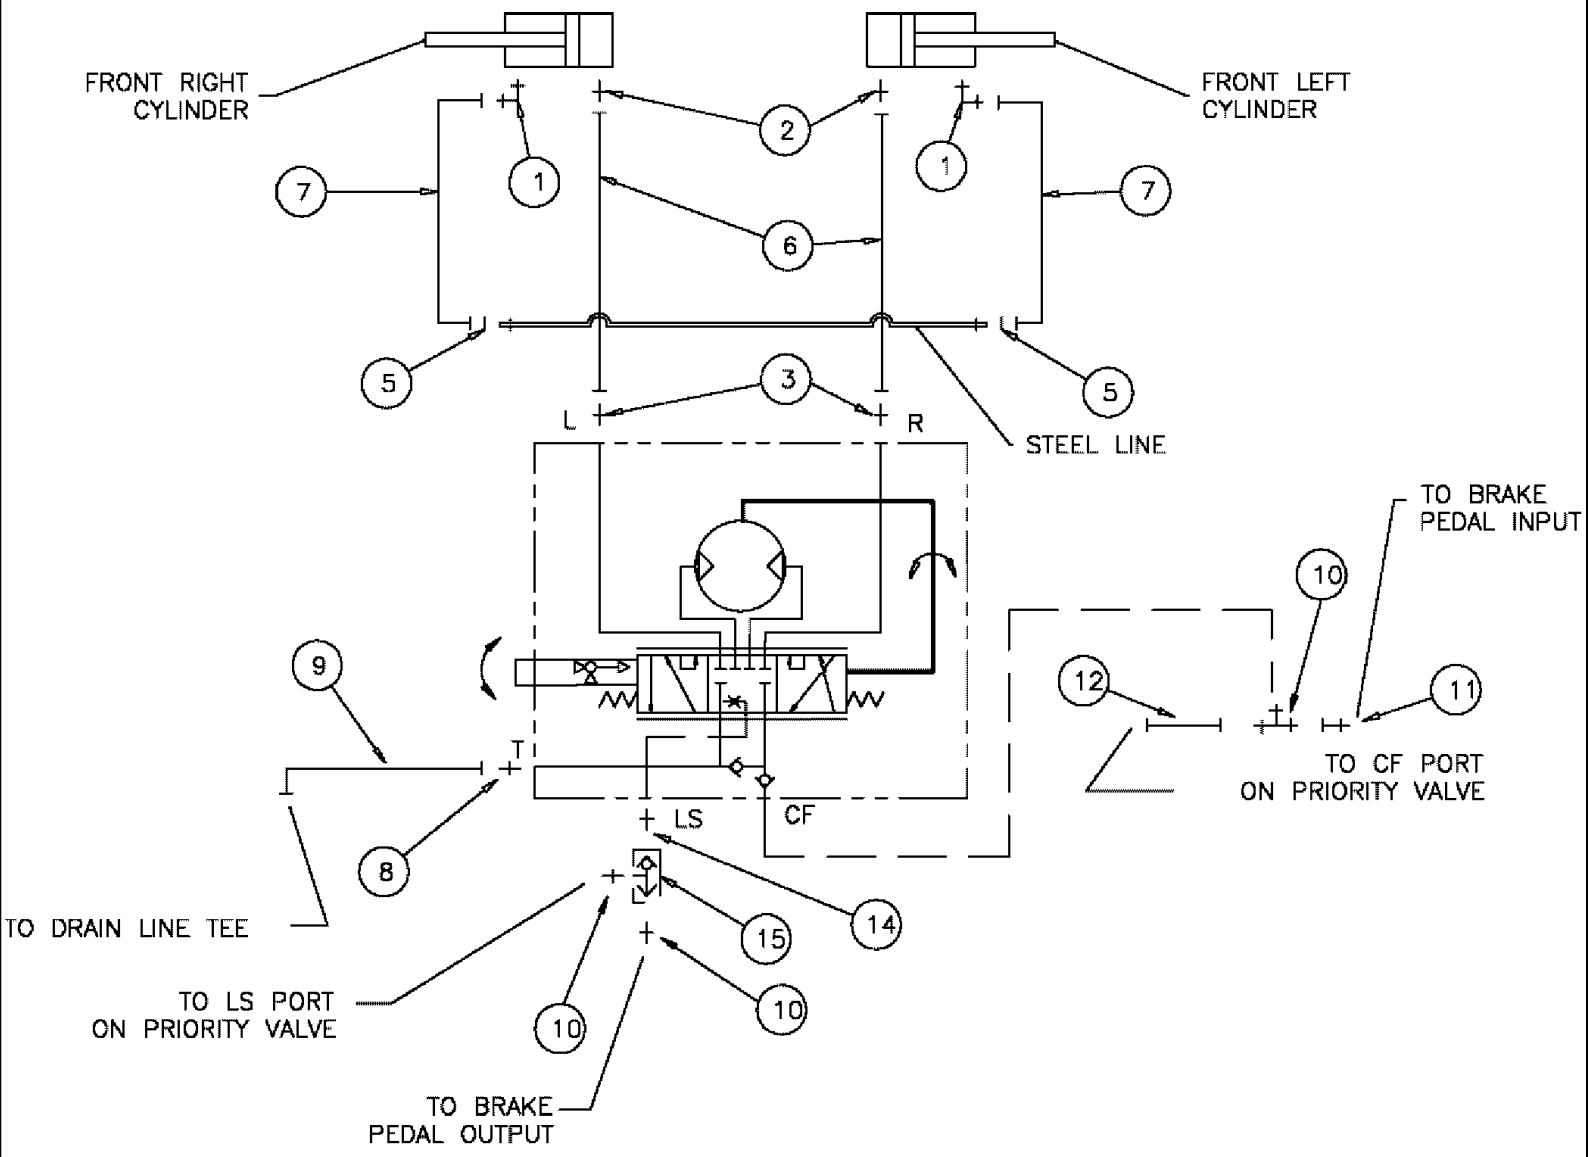

NOTES:

USE (4) (16) & (17) TO FASTEN (6) TO OIL RESERVOIR ON LH SIDE AND SHROUD ON RH SIDE, HOLES ARE PROVIDED.

SPX3310 PATRIOT SPRAYER

06-017 HYDRAULIC GROUP, 2 WHEEL STEER

сылка	Номер детали	Кол-во	Описание
1	BN302553	2	ELBOW, 6MOR-6MB X 90
2	BN302646	2	FITTING, 6MOR-6MB
3	BN303940	2	FITTING, 6MOR-8MB45
4	515-23159	3	CLAMP, 5/8", Insul, 3/8" Bolt,
5	BN305412	2	O-RING, FOR -6 FFOR
6	BN316687	2	HOSE, 6 X 103"
7	BN307821	2	HOSE ASSY.,
8	BN302647	1	FITTING, 6MOR-8MB
9	87269785	1	HOSE ASSY., HOSE ASSY -6 X 82
10	BN444005	2	FITTING, 37 FLARE, 04-04
11	BN53714	1	FITTING, RDC, 3/4-16 X 7/16-20 JIC
12	86986320	1	HOSE, 8 X 80
13	BN51586	1	TEE, 3/4-16 "O" RING TO JIC
14	BN310595	1	FITTING, 4MB-4MB
15	343925A1	1	VALVE, HYDRAULIC, SHUTTLE, 5000 PSI
16	832-46410	2	NUT, LOCK, M10 x 1.5, CI 8, TLN
17	614-10025	2	BOLT, Hex, M10 x 25, 8.8, Full Thd,