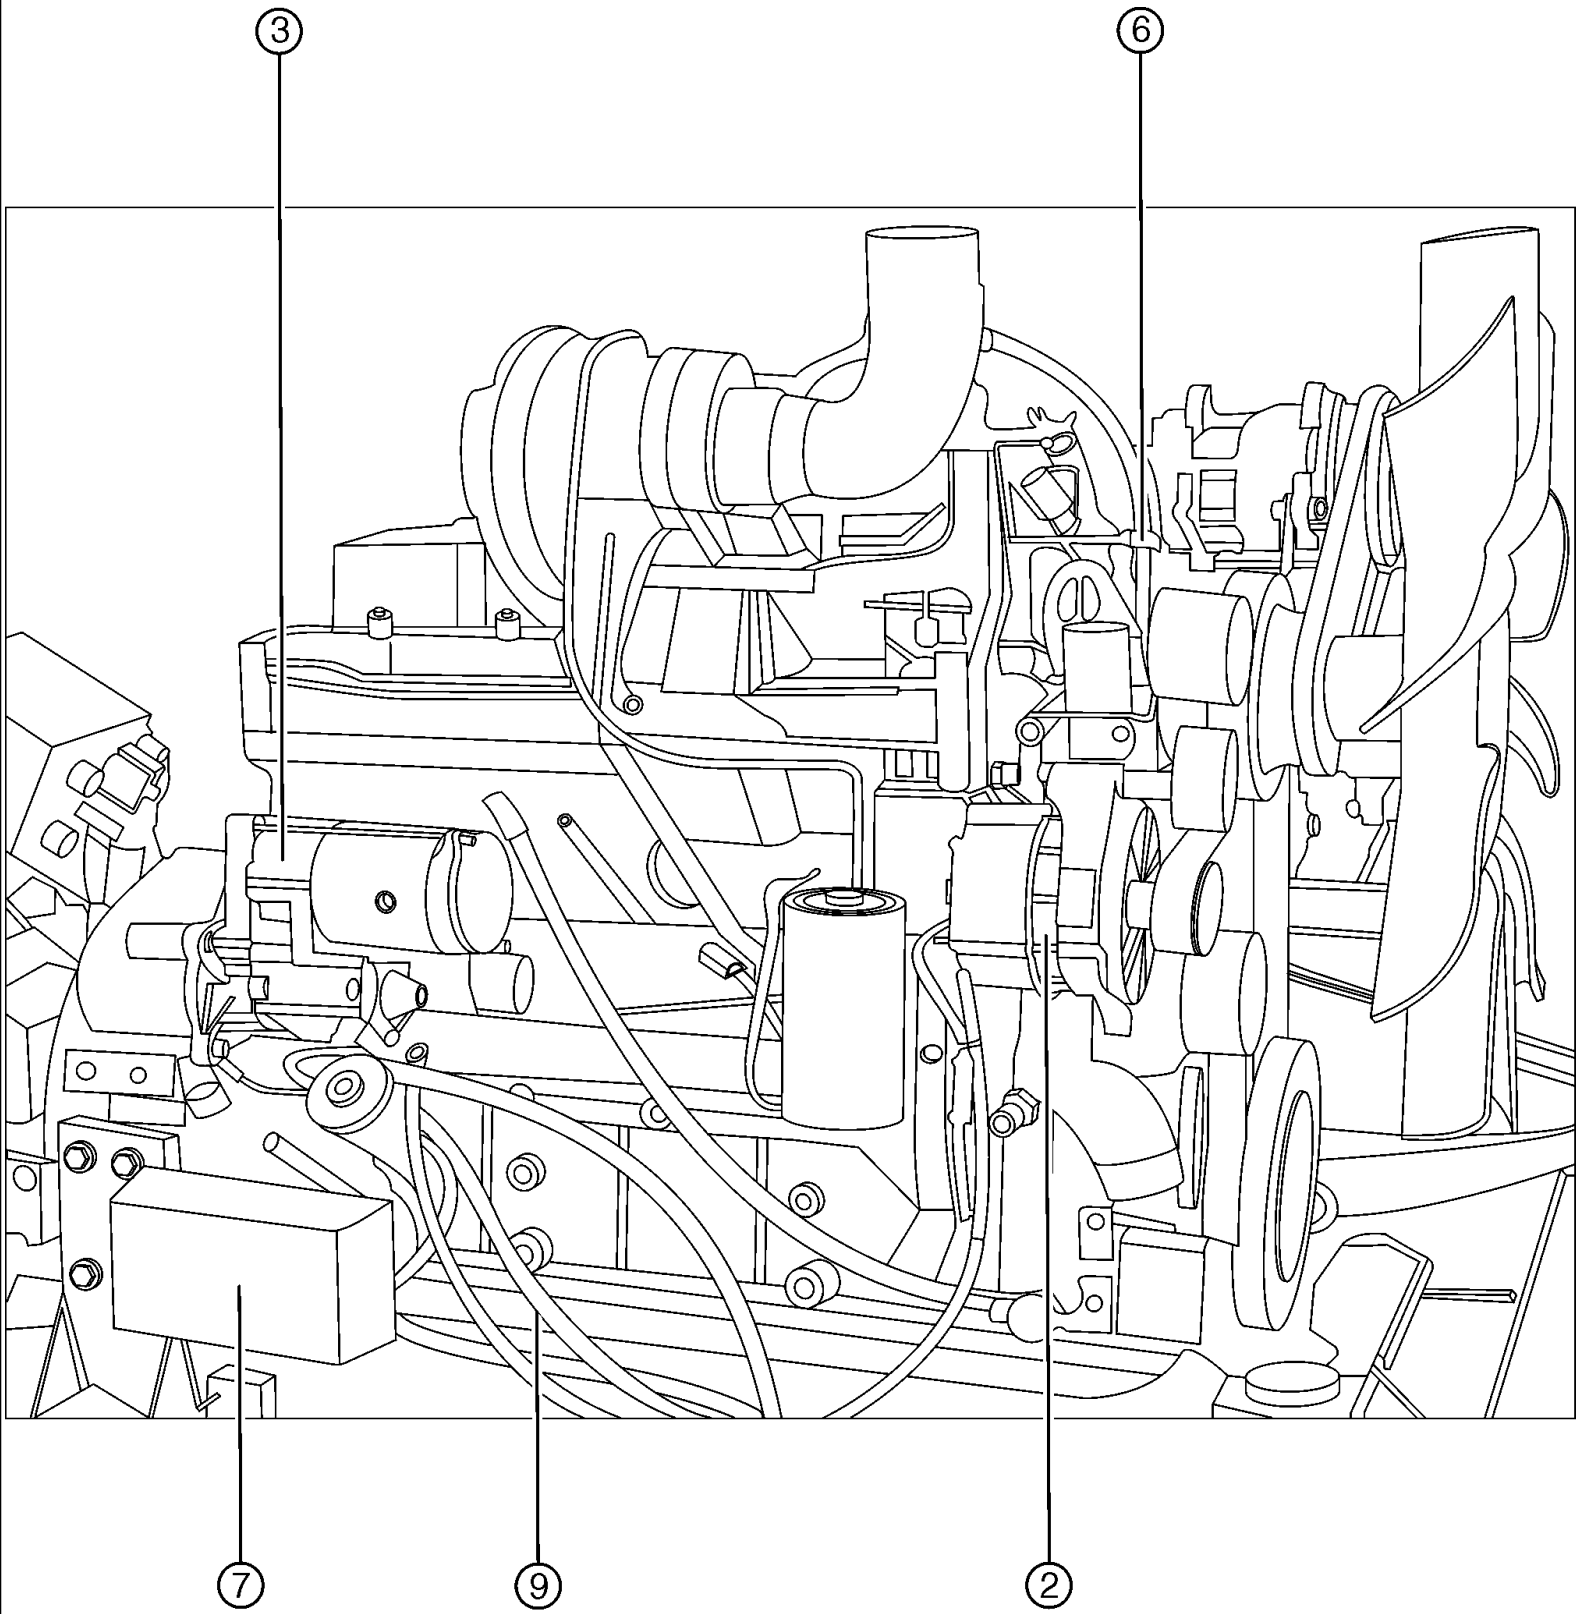

SPX3310 PATRIOT SPRAYER

03-001(01) ENGINE PACKAGE

сылка	Номер детали	Кол-во	Описание
2	BN315577	1	ALTERNATOR, SEE FIG. 03-032
3	BN311554	1	ENGINE, STARTER W/ HDWE SEE FIG. 03-002
4	BN311596	1	FLYWHL W/HDWE SEE FIG. 03-003
5	BN314934	1	ENGINE, CDC 5.9L-200HP ASY
	362559A3	1	CDC (6TA-590) 200HP, PARTS OF ENGINE, CDC 5.9L-200 HP ASSY, P/N BN314934
	J286503	1	FILTER, FUEL, Single pkg qty. For multi pkg [qty.12] order J286503MP, , PARTS OF ENGINE, CDC 5.9L-200 HP ASSY, P/N BN314934
	BN314986	1	SENDER, TEMPERATURE, ENGINE SERVICE ITEMS
6	326347A1	1	SENDER UNIT, 1/2-14 NPTF
7	BN319998	1	SENDER UNIT, OIL PRESS
8	BN316439	1	A/C SEE FIG. 03-031
9	87270000	1	HARNESS, WIRE, ENGINE
9	BN322891	1	HARNESS, WIRE, CDC 200 ENGINE, INDICATES OLD PART NUMBER OR CAN ORDER NEWER PART NUMBER LISTED ABOVE
	87272737	1	OIL BREATHER, (Not shown), ASN 20274
	293685A1	1	HOSE, DRAIN
	87272738	1	HOSE, 5/8 X 5/8