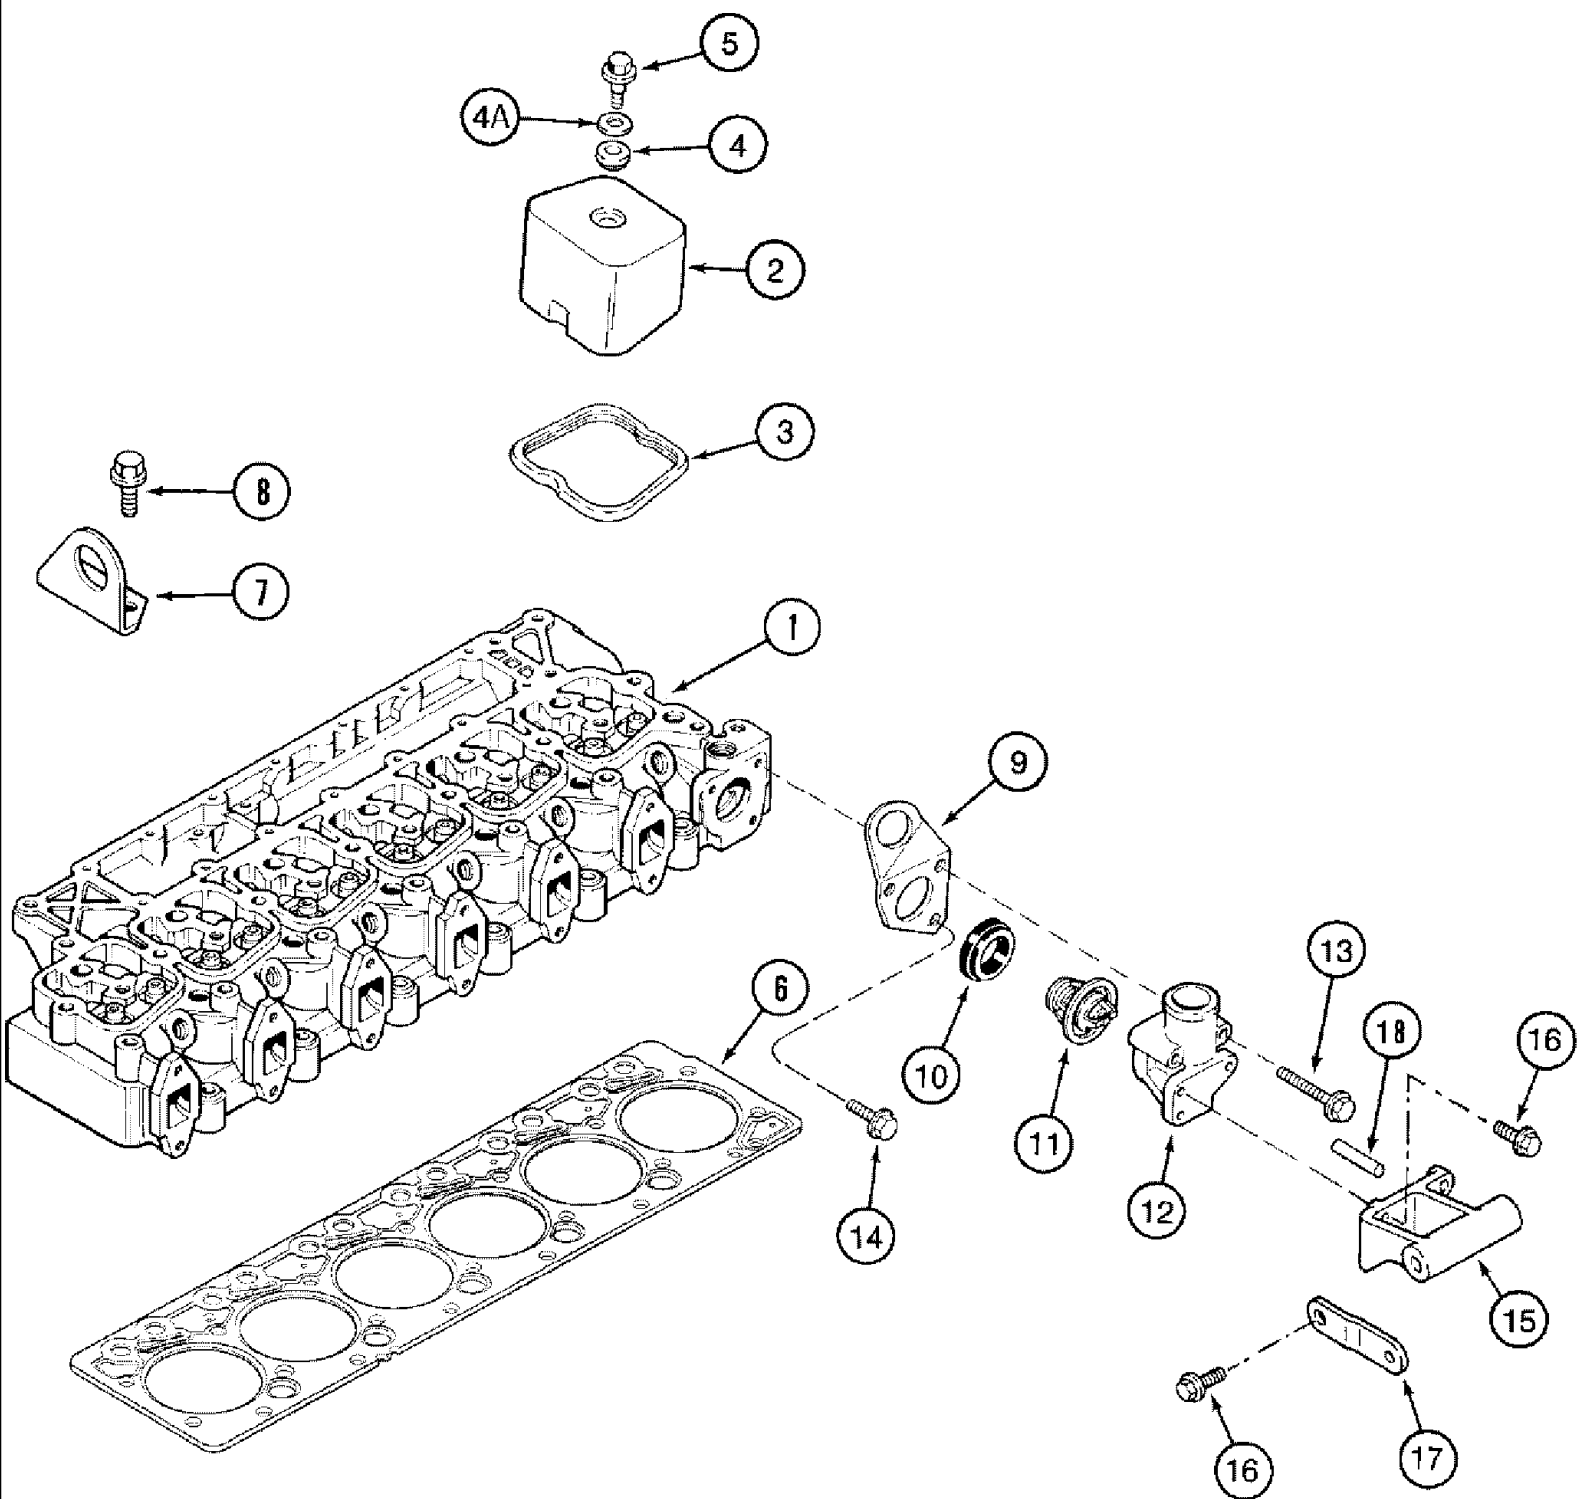

SPX3310 PATRIOT SPRAYER

03-016 CYLINDER HEAD & GASKETS

сылка	Номер детали	Кол-во	Описание
1	JR938656	1	CYLINDER HEAD, REMANUFACTURED, NORTH AMERICA ONLY, SEE FIG. 03-017
1	JC938656	1	CYLINDER HEAD, RETURN NUMBER, SEE FIG. 03-017
1	J938656	1	CYLINDER HEAD, CONSISTS OF REF. 1 - 12, SEE FIG. 03-017
1	J934746	1	CYLINDER HEAD, CONSISTS OF REF. 2, SEE FIG. 03-017
2	J928404	6	COVER,
3	J930906	6	GASKET,
4	J935449	6	ISOLATOR,
4A	495-11041	6	WASHER, 3/8", SAE,
5	J907049	6	BOLT, FLANGE, M8 X 21
6	J283335	1	GASKET, CYL. HEAD
6	J283337	1	GASKET, CYL. HEAD, 0, 25 MM
6	J283339	1	GASKET, CYL. HEAD, 0, 50 MM
7	J908118	1	BRACKET,
8	844-12030	2	BOLT, Hex Flg, M12 x 30, 8.8,
9	J903757	1	BRACKET, PARTS OF THERMOSTAT AND HOUSING
	A77736	1	PACKAGE, THERMOSTAT, CONSISTS OF REF. 10, 11, PARTS OF THERMOSTAT AND HOUSING
10	J923331	1	GASKET, PARTS OF THERMOSTAT AND HOUSING
11	NSS	1	NOT SERVICED SEPARATELY, THERMOSTAT, ORDER: A77736, PARTS OF THERMOSTAT AND HOUSING
12	J285102	1	HOUSING, PARTS OF THERMOSTAT AND HOUSING
13	845-8070	2	BOLT, Hex Flg, M8 x 70, 8.8, FLANGE, PARTS OF THERMOSTAT AND HOUSING
14	845-8035	1	BOLT, Hex Flg, M8 x 35, 8.8, FLANGE, PARTS OF THERMOSTAT AND HOUSING
15	J287096	1	SUPPORT, PARTS OF THERMOSTAT AND HOUSING
16	844-8025	4	BOLT, Hex Flg, M8 x 25, 8.8, FLANGE, PARTS OF THERMOSTAT AND HOUSING
17	J910924	1	PLATE, M8 X 25, PARTS OF THERMOSTAT AND HOUSING
18	838-5310	2	PIN, LOCK, M3 x 10, Slotted, PARTS OF THERMOSTAT AND HOUSING