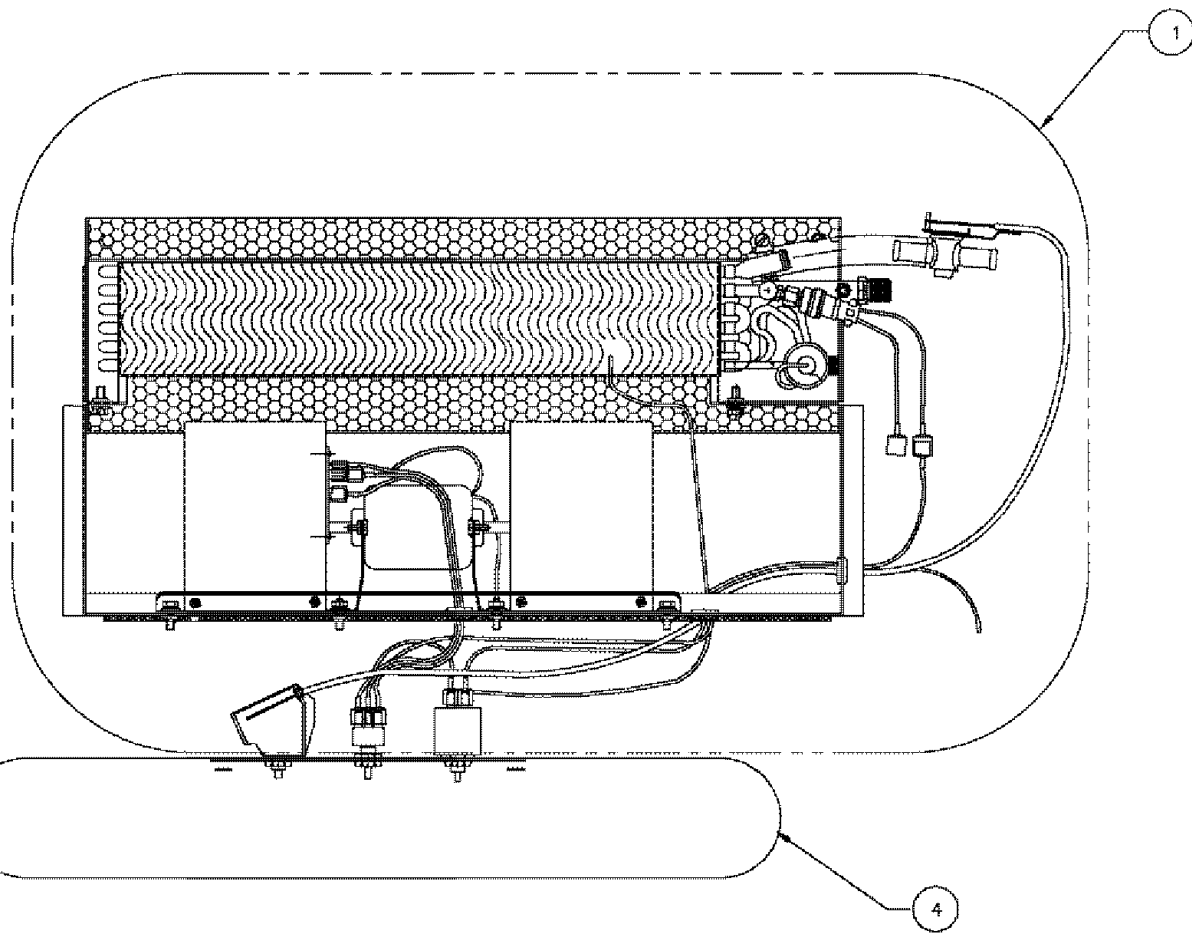

SPX3310 PATRIOT SPRAYER

02-004 A/C PACKAGE

сылка	Номер детали	Кол-во	Описание
	BN67795	2	HOSE, FLEX (Not shown)
	BN67796	3	TUBE, POLY LOOM DRAIN (Not shown)
1	BN311013	1	HOUSING ASSY., EVAPORATOR, SEE FIG. 02-005
2	BN67785	1	COIL, CONDENSOR
3	BN317005	1	SEE FIG. 02-006
4	BN311014	1	PACKAGE, LOUVER & MISC., SEE FIG. 02-007