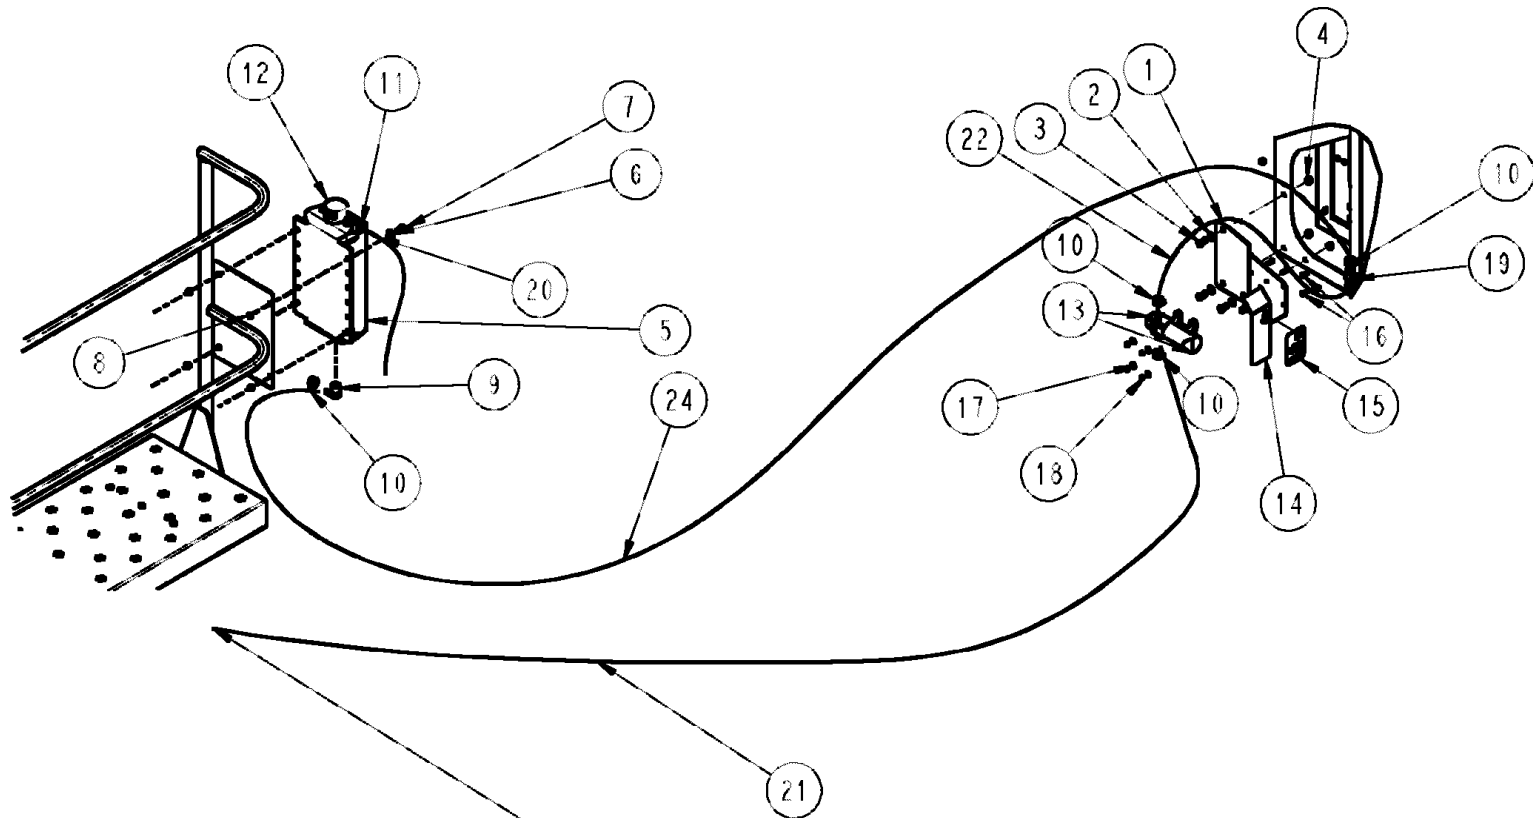

NOTE:
USE ITEM 23 TO SECURE VALVE ITEM 19
TO BOLTS ITEM 16

ROUTE AND ATTACH THE HOSE TO THE
SMALL TOP PORT OF THE FOAM TANK

SPX3310 PATRIOT SPRAYER

09-050 FOAMER TRANSFER PUMP GROUP - SERIAL #20002 AND LATER

сылка	Номер детали	Кол-во	Описание
1	87271982	1	BRACKET, SUPPORTING, TRANSFER, SHORT
2	BN50146	3	WASHER, 3/8, FW, SS
3	BN50250	3	BOLT, 3/8-16 X .75, HH, SS
4	BN50759	3	NUT, 3/8-16, NLN, SS
5	BN322944	1	TANK, 6 QT, POLY, NATURAL
6	BN50142	4	WASHER, 5/16, FW, SS
7	BN50476	4	BOLT, 5/16-18 X .75, HH, SS
8	BN55361	4	NUT, 5/16-18, NLN, SS
9	BN325981	1	FITTING, 90, .50 MP .38 HB, PP
10	BN324022	6	CLAMP, HOSE, #8, 304 SS
11	BN310450	1	CLAMP, HOSE, #3, 304 SS
12	86507190	1	CAP, COOLANT RECOV'Y BOTL
13	87727677	1	PUMP, DIAPH, 1 GPM, 12V B.B.
14	87271978	1	PANEL, SWITCH, TANSFER PUMP
15	87271976	1	DECAL, TRANSFER PUMP
16	BN311631	6	BOLT, 10-24 X .75, BSH, SS
17	BN310265	6	WASHER, 10, FW, SS
18	BN310266	6	NUT, 10-24, NLN, SS
19	87553370	1	VALVE, HYDRAULIC, 3/8 POLY
20	BN324759	1	HOSE, 1/4" X 17" EPDM
21	86986177	1	HOSE, 3/8" X 100" CLEAR
22	87265769	1	HOSE, 3/8 X 24, CLEAR
24	343057A1	1	HOSE, 3/8 X 40, CLEAR