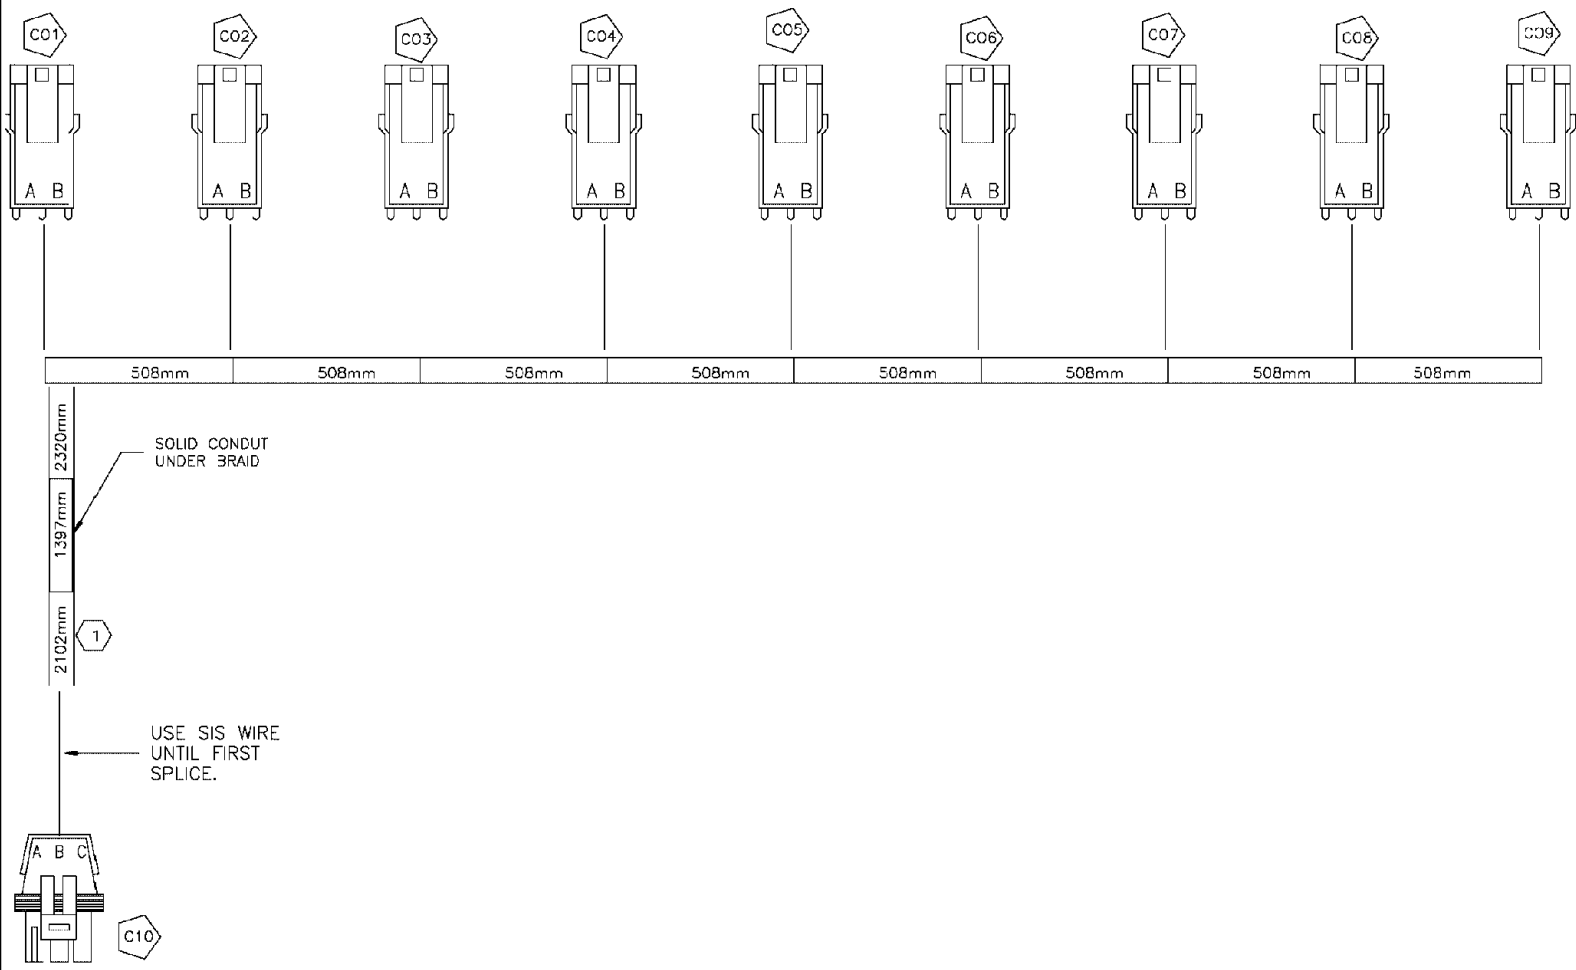

SPX3310 PATRIOT SPRAYER

12-015 HARNESS, AIM COMMAND, 6 SECTION