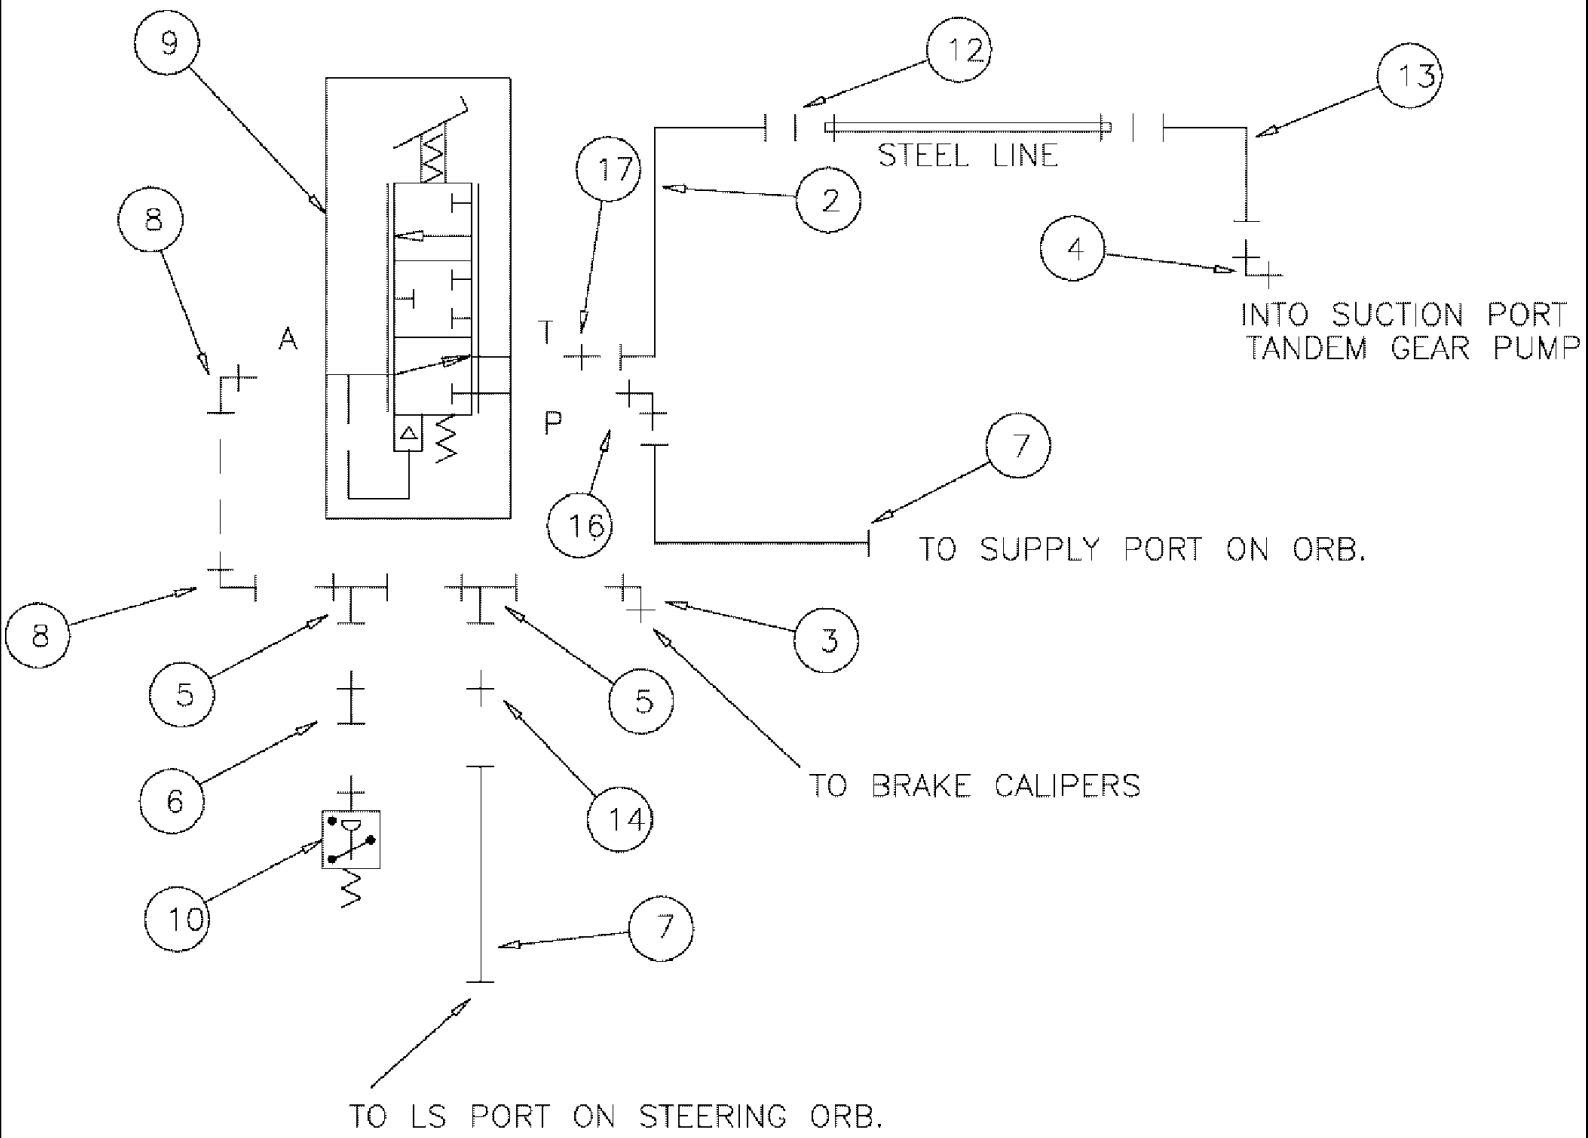

SPX3310 PATRIOT SPRAYER

06-007 BRAKE PEDAL ASSEMBLY

сылка	Номер детали	Кол-во	Описание
2	87271197	1	HOSE, 6 X 85
3	BN22160	1	ELBOW, 90 6SAE -4JIC
4	BN445003	1	O-RING, 6MB-6MJ X 90
5	BN308058	2	FITTING, 6MB-6FB-6FB TEE
6	BN302360	1	FITTING, 4 NPT X -6 ORB
7	BN323016	2	HOSE, 4 X 18"
8	BN308057	2	ELBOW, 90-6MB-6FB
9	BN313638	1	VALVE, HYDRAULIC, BR. PEDAL 1700 PSI
10	BN53950	1	SENSOR, N.O. 200 PSI
12	BN305413	2	O-RING, FOR -8 FFOR
13	87269500	1	HOSE ASSY., 6 X 38
14	BN51589	1	FITTING, 6MB-4MJ
15	BN54196	1	HOSE, 1/4" ID X 18" 100 R1
16	BN22160	1	ELBOW, 6MB-4MJ X 90
17	BN444003	1	FITTING, 8MJ-12MB