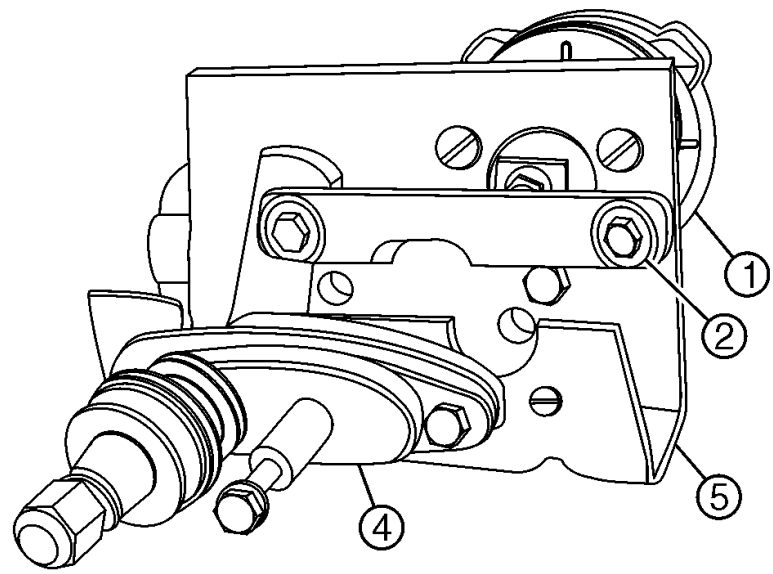

Position drive arm, item # 2, to the right as shown (must be parallel with motor mount bracket). Torque nut to 150-180 lbs. in. Position pin "D" in hole "B" of item # 3. This will give an 85° wiping angle and park the wiper arm and blade on the right side of the windshield as viewed from the operator's seat.