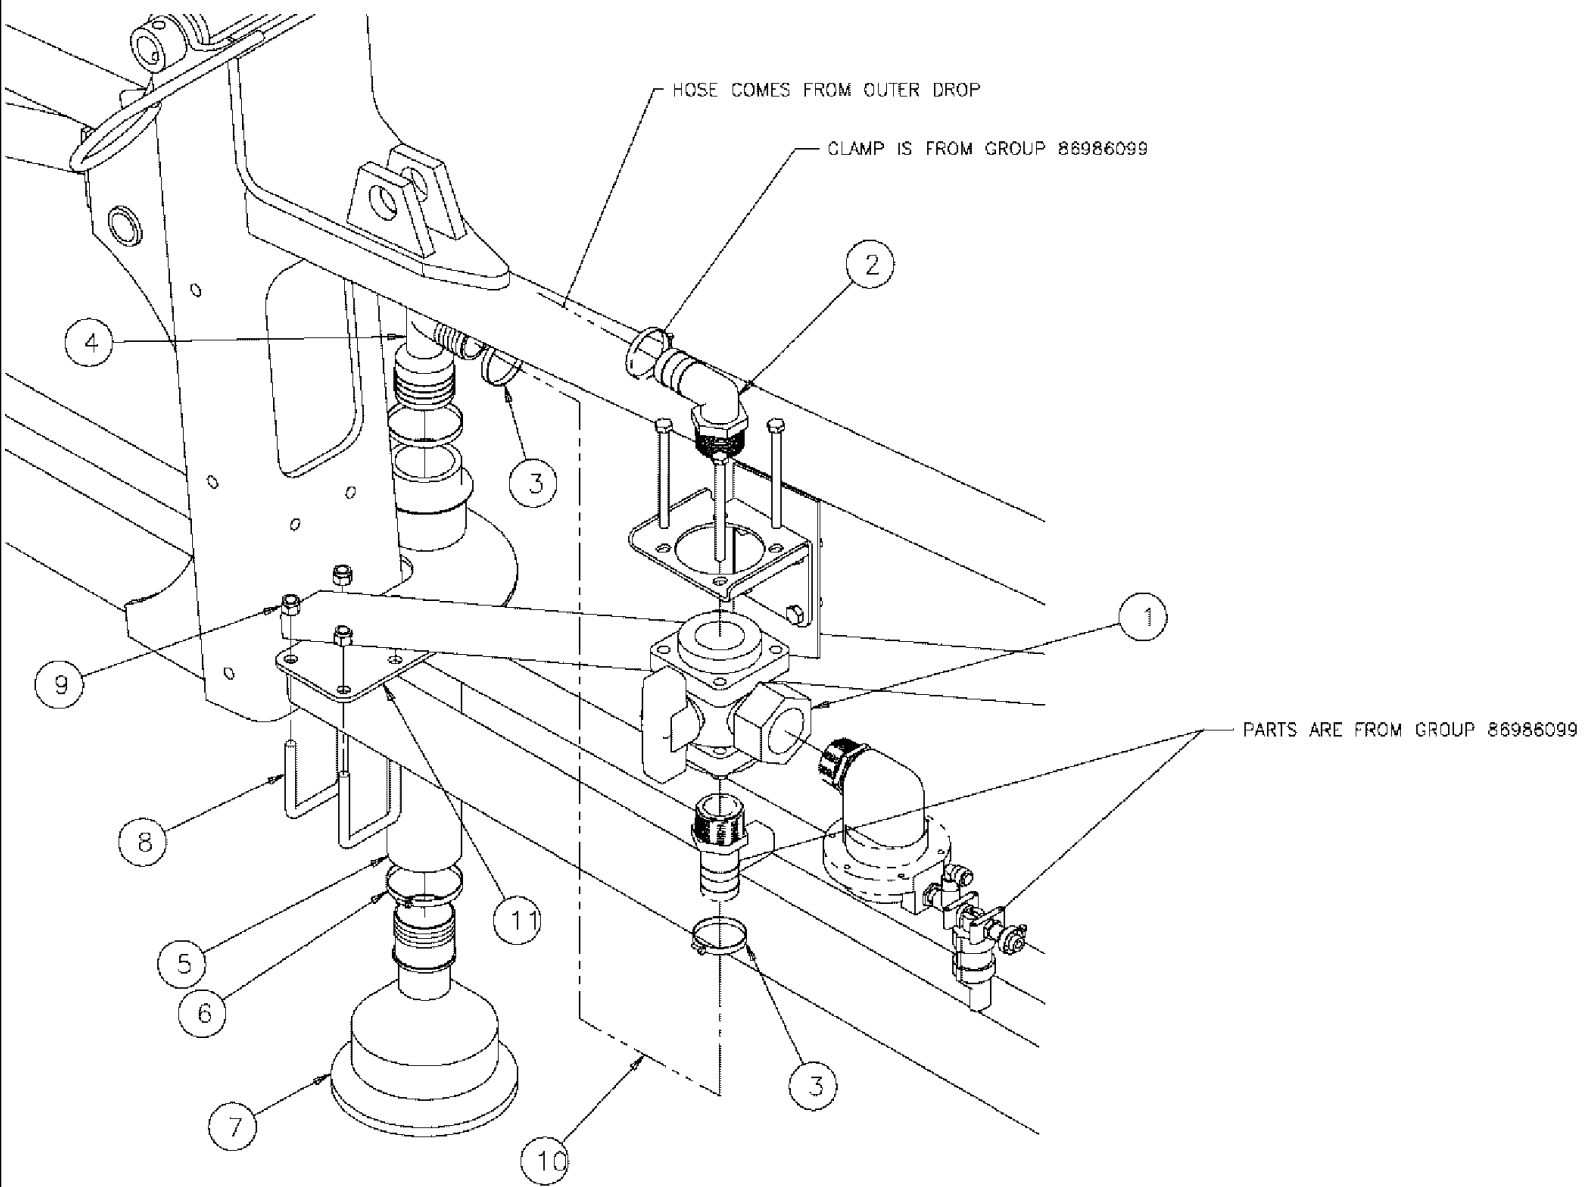

SPX3310 PATRIOT SPRAYER

09-061 CHAMBER GROUP, R.H. DUAL DROP

сылка	Номер детали	Кол-во	Описание
1	BN311011	1	VALVE, 3-WAY, 1-1/4 SL
2	BN73663	1	FITTING, 1.25 NPT X 1.25 HS, 90D
3	BN320156	2	CLAMP, HOSE, #24, 304 SS
4	BN310939	1	ELBOW, HOSE, 90 DEG, 2" X 1.25
5	87266611	1	HOSE, FOAM DROP, 2" X 16"
6	BN310449	2	CLAMP, #32, 304 SS
7	BN2403252	1	ASSEMBLY, FOAM MARKER
8	BN319919	2	U-BOLT, SQ BND 2.06 ID X 3/8
9	BN50759	4	NUT, 3/8-16, NLN, SS
10	BN322089	1	HOSE, 1-1/4 X 32", TYPE K
11	BN313193	1	MOUNTING PARTS, W/M, INNER, FOAMTUBE