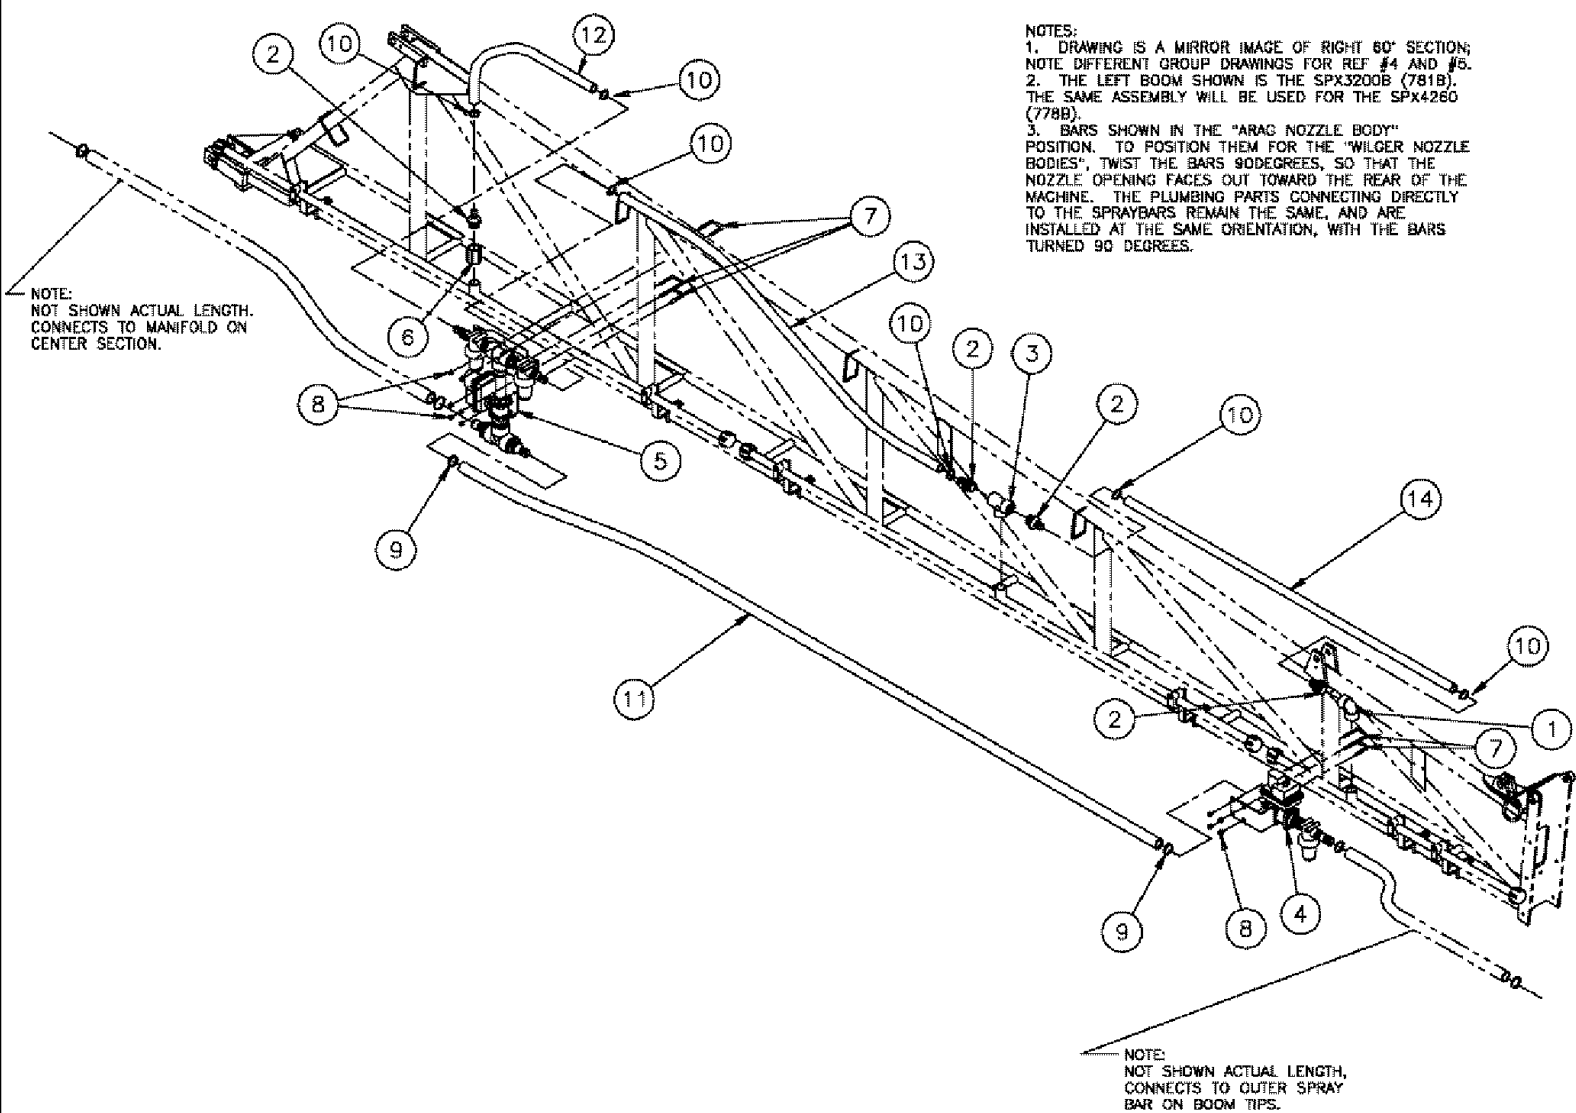

NOTES:
1. DRAWING IS A MIRROR IMAGE OF RIGHT 60° SECTION; NOTE DIFFERENT GROUP DRAWINGS FOR REF #4 AND #6.
2. THE LEFT BOOM SHOWN IS THE SPX3200B (781B). THE SAME ASSEMBLY WILL BE USED FOR THE SPX426G (778B).
3. BARS SHOWN IN THE "ARAC NOZZLE BODY" POSITION. TO POSITION THEM FOR THE "WILGER NOZZLE BODIES", TWIST THE BARS 90DEGREES, SO THAT THE NOZZLE OPENING FACES OUT TOWARD THE REAR OF THE MACHINE. THE PLUMBING PARTS CONNECTING DIRECTLY TO THE SPRAYBARS REMAIN THE SAME, AND ARE INSTALLED AT THE SAME ORIENTATION, WITH THE BARS TURNED 90 DEGREES.

NOTE:
NOT SHOWN ACTUAL LENGTH.
CONNECTS TO MANIFOLD ON
CENTER SECTION.

NOTE:
NOT SHOWN ACTUAL LENGTH,
CONNECTS TO OUTER SPRAY
BAR ON BOOM TIPS.