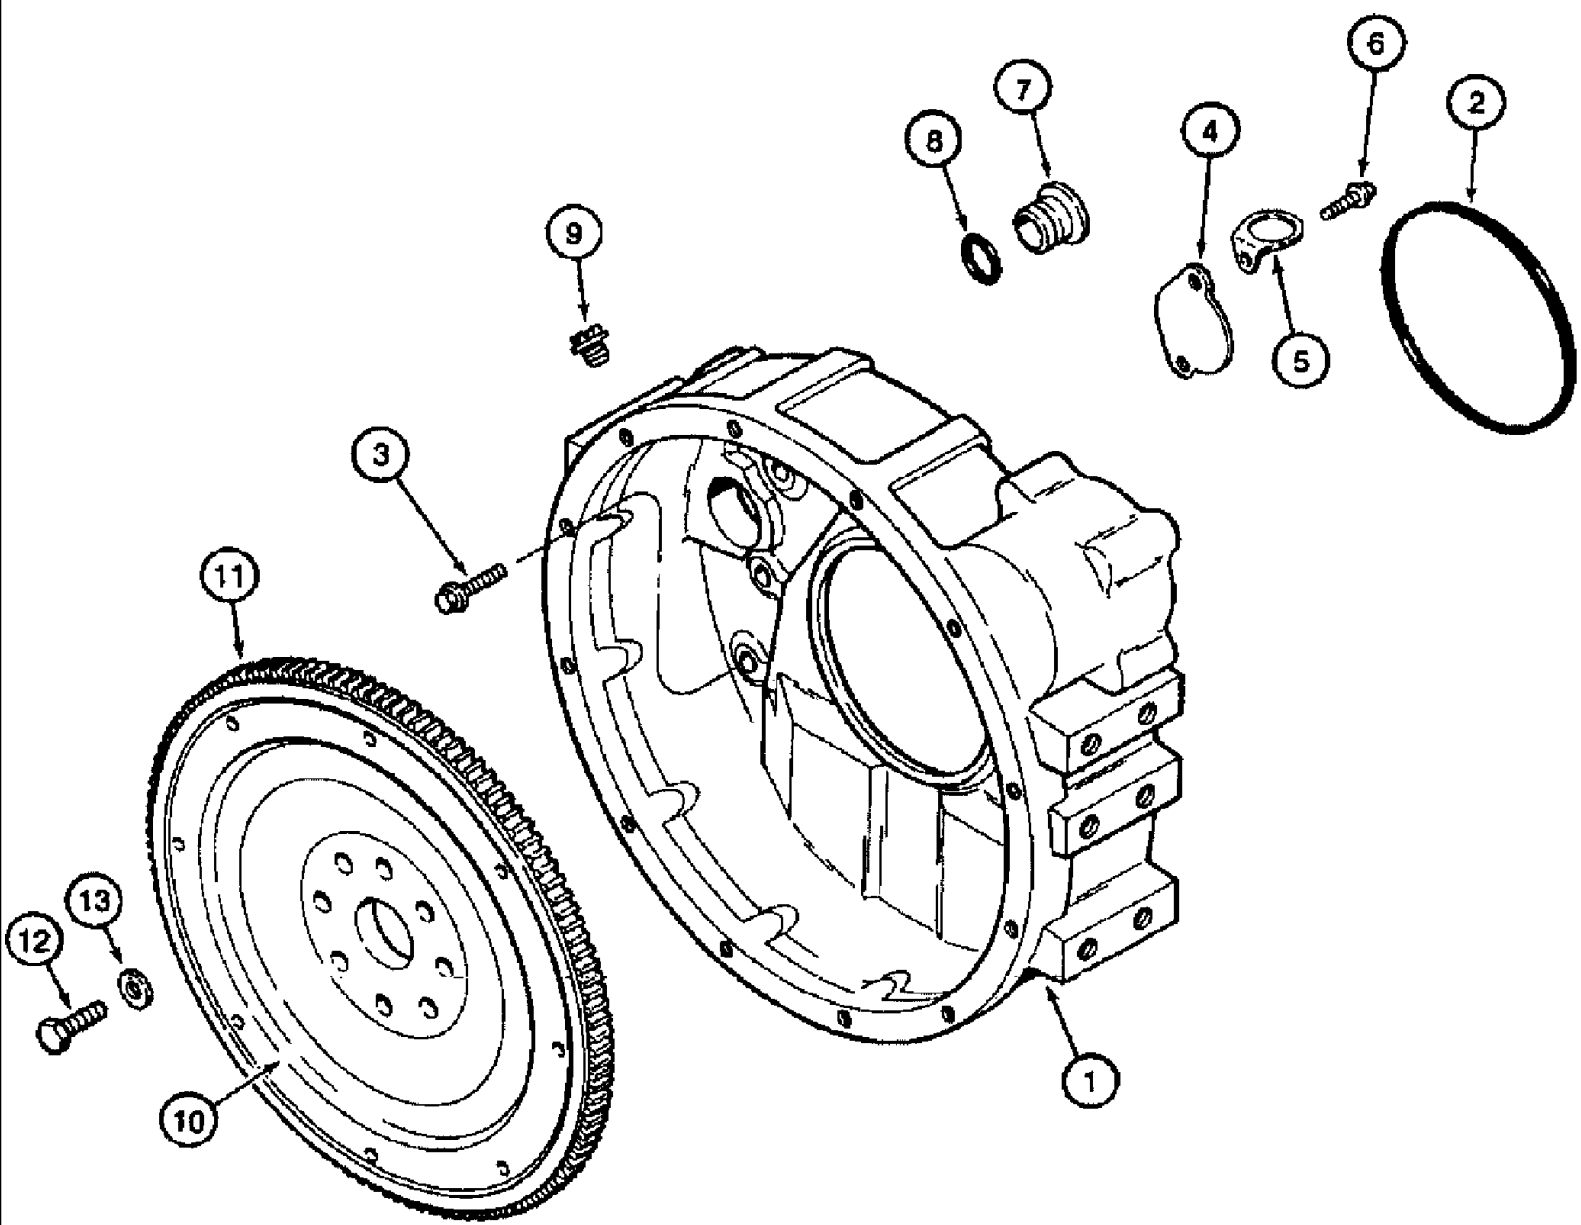

SPX3310 PATRIOT SPRAYER

03-004 FLYWHEEL AND HOUSING

сылка	Номер детали	Кол-во	Описание
1	J937426	1	HOUSING, FLYWHEEL
2	J912473	1	O-RING, FLYWHEEL, TO BLOCK
3	854-12040	8	BOLT, Hex Flg, M12 x 40, 10.9, HEAVY
4	J925234	1	PLATE,
5	J928989	1	CLIP, RETAINING
6	J912072	2	SCREW, SELF TAP, 8- 1.25 X 15 MM
7	J910248	1	PLUG, FLYWHEEL HOUSING SEALING
8	238-5212	1	O-RING, -212, 70 Duro, .859" ID x .139" Thk,
9	353-225	1	PLUG, Sltd Hd, 3/4"-16, HEX, NF
10	J936822	1	FLYWHEEL WITH GEAR, ENGINE
11	J905427	1	GEAR, RING
12	J901395	8	SCREW, Hex, M12 x 1.25 x 32, Spc, SPECIAL
13	J900269	8	WASHER, FLAT, SPECIAL