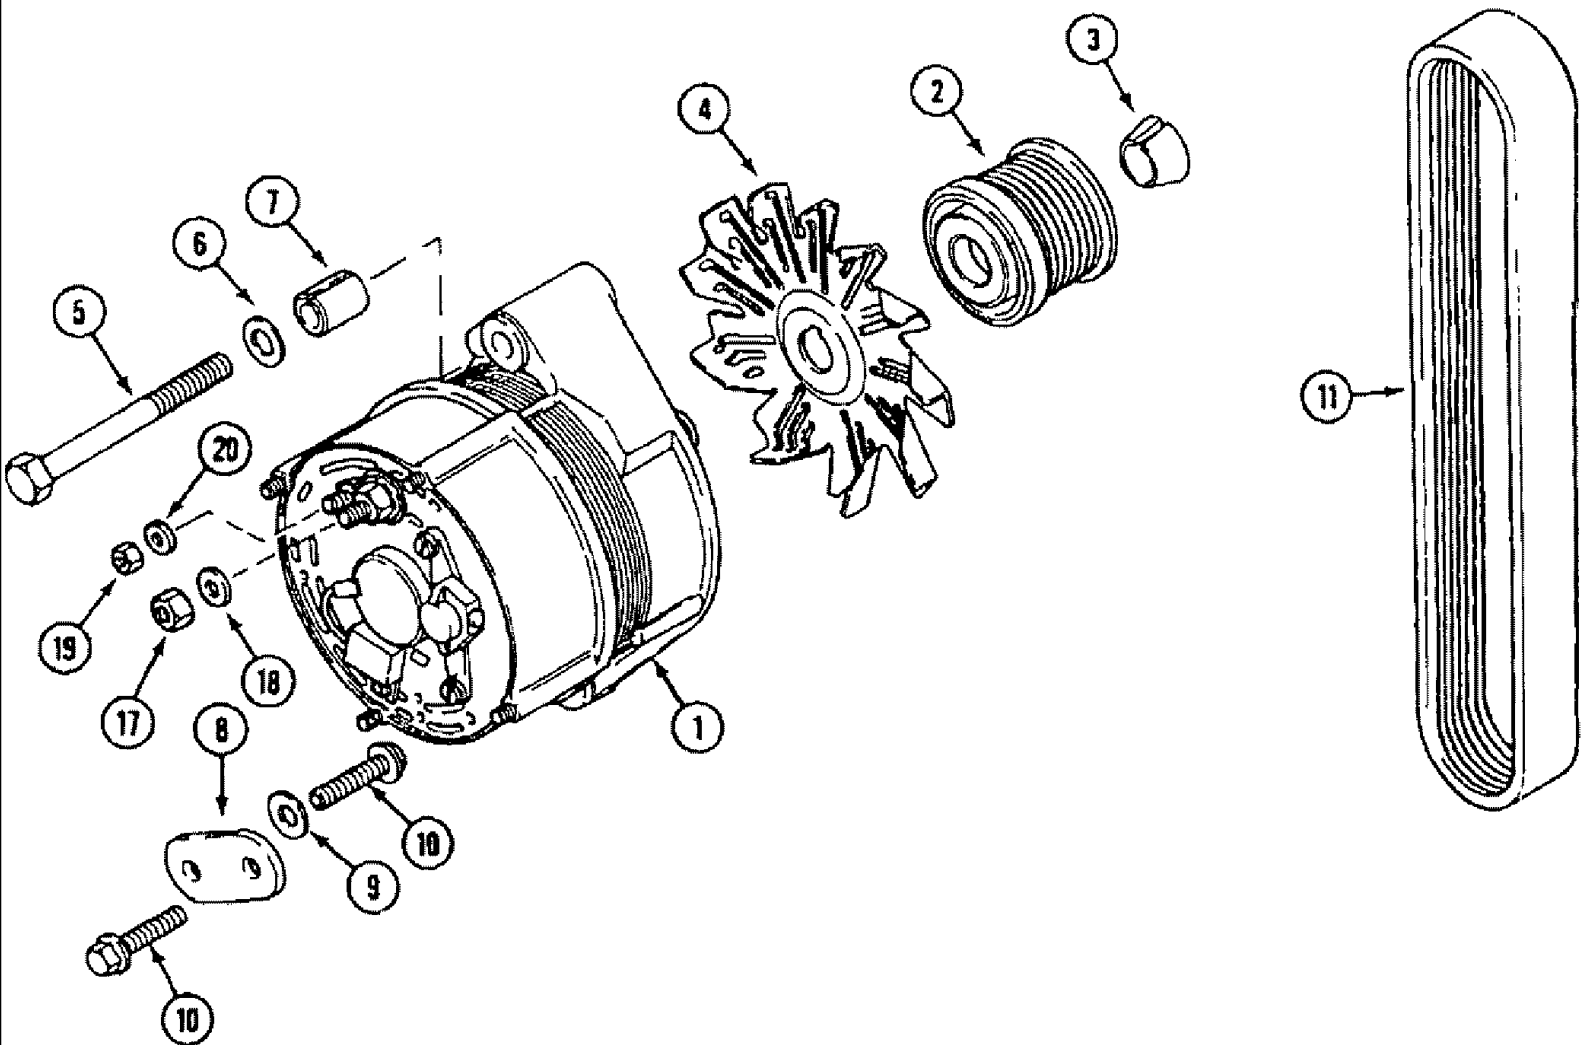

SPX3310 PATRIOT SPRAYER

03-032 ALTERNATOR PACKAGE

сылка	Номер детали	Кол-во	Описание
1	327121A1	1	ALTERNATOR, 120 AMP
2	J908560	1	PULLEY, ALTERNATOR
3	J908563	1	RETAINER,
4	327397A1	1	FAN, ALTERNATOR
5	814-10110	1	BOLT, Hex, M10 x 110, 8.8,
6	892-11010	1	WASHER, LOCK, M10,
7	J902469	1	SPACER,
8	J903089	1	SUPPORT,
9	A140282	1	WASHER, M8
10	614-8025	2	BOLT, Hex, M8 x 25, 8.8,
11	J911566	1	BELT, POLYVEE
17	832-46408	1	NUT, LOCK, M8 x 1.25, CI 8, TLN
18	895-11008	1	WASHER, M8 x 16 x 1.6, FLAT
19	87344030	1	NUT, P/T ALL MTL, M5, 8 DOR
20	892-11005	1	WASHER, LOCK, M5,