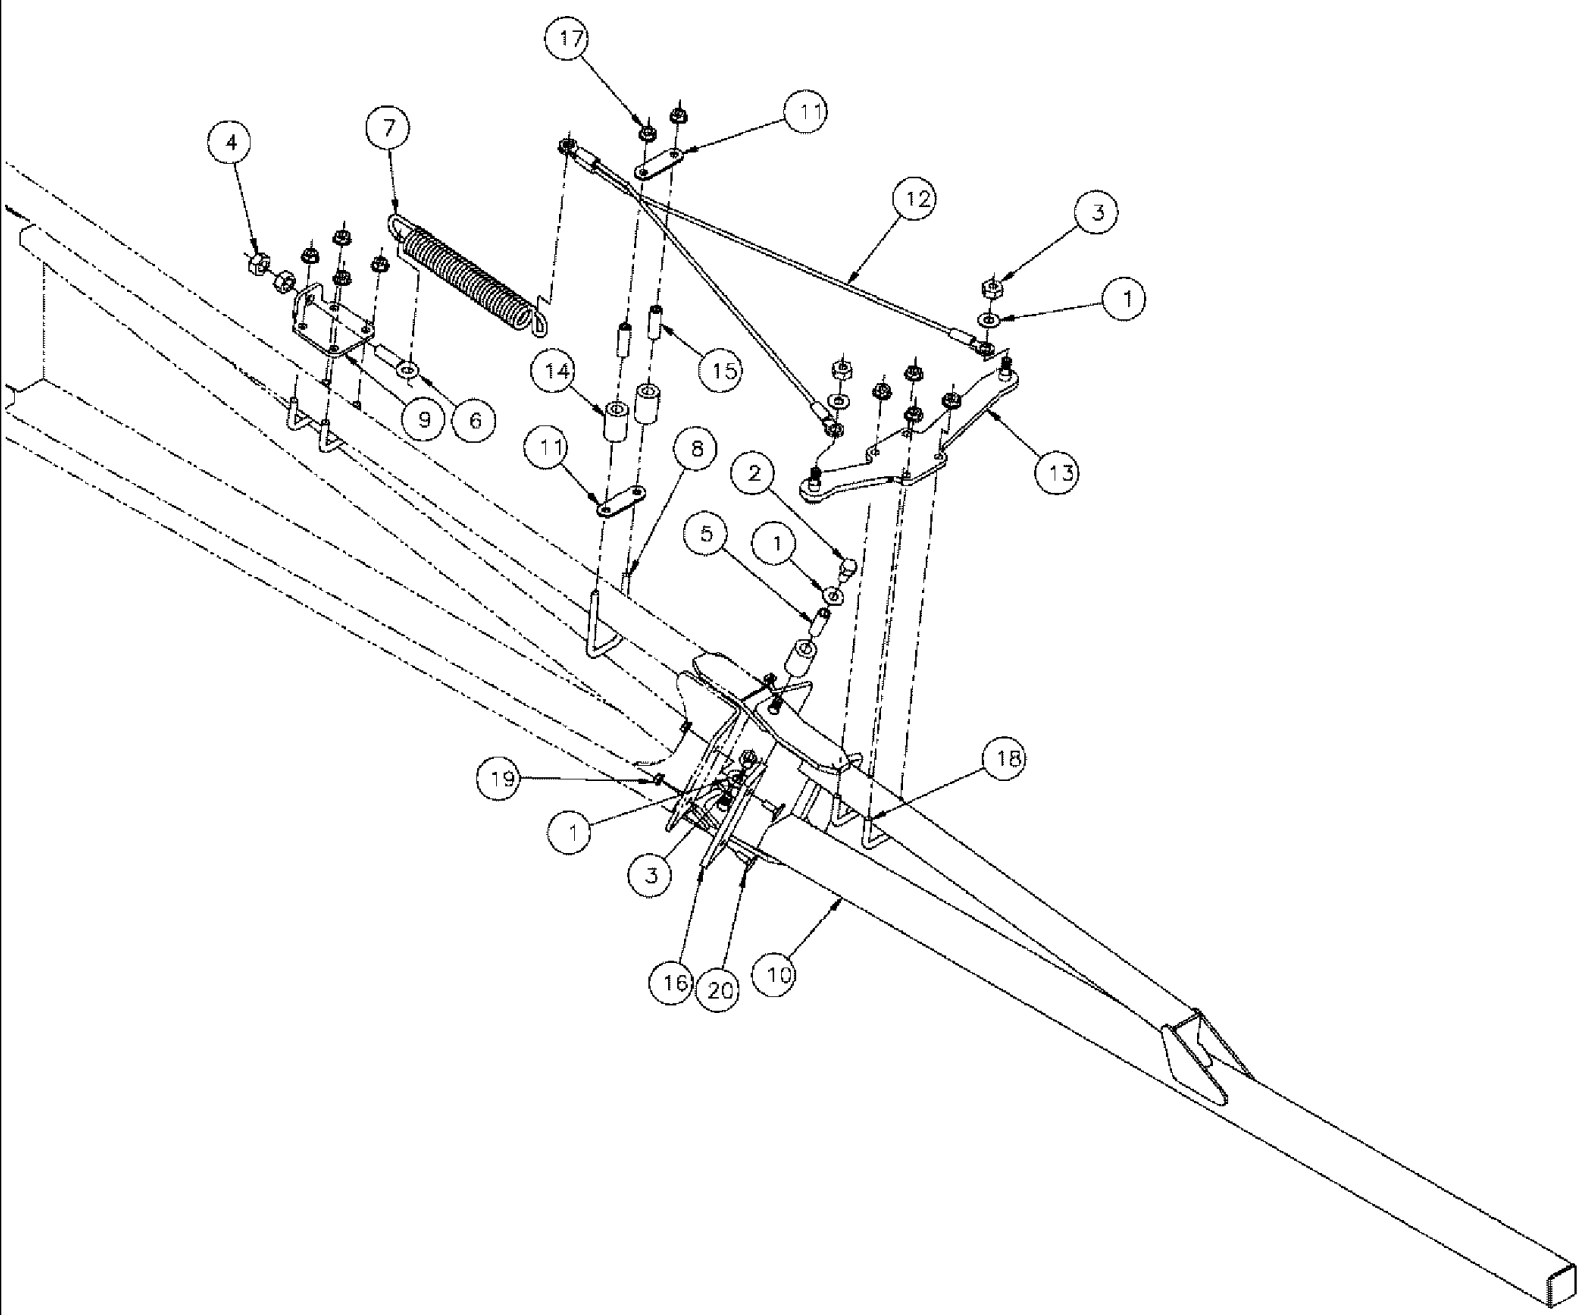

SPX3310 PATRIOT SPRAYER

08-030 BOOM BREAKAWAY ASSEMBLY, L.H. - 90'

сылка	Номер детали	Кол-во	Описание
1	86981496	4	WASHER, M13.5 x 24.5 x 3, HT, 3 MM HTS DOR
2	627-12035	1	BOLT, Hex, M12 x 35, 10.9, ZND
3	832-46412	3	NUT, LOCK, M12 x 1.75, CI 8, TLN
4	832-46416	2	NUT, LOCK, M16 x 2, CI 8, TLN
5	BN304675	1	NUT, RND CONNECT, M12.X.40
6	BN304678	1	EYEBOLT, M16 X 160
7	BN305410	1	SPRING, 1.67 X 0.283 X 12
8	BN305434	1	U-BOLT, 3/8 X 2 X 4.5
9	BN311733	1	ANCHOR, BREAKAWAY
10	BN325289	1	FRAME, BOOM WLDMT, BREAKAWAY
11	BN308039	2	PLATE, SPACER
12	87271165	2	CABLE, BREAKAWAY
13	BN309505	1	ANGLE, WELDMENT, BREAKAWAY
14	87265981	3	ROLLER, BOOM BREAKAWAY
15	BN310055	2	BUSHING,
16	BN312172	2	BUMPER, BREAKAWAY
17	BN50759	10	NUT, 3/8-16, WLN, SS
18	BN68062	4	U-BOLT, 3/8-SQ BND-2.06ID
19	BN50057	4	NUT, 5/16-18 WHIZ LOCK SS
20	BN50779	4	BOLT, 5/16-18 X 1, EH