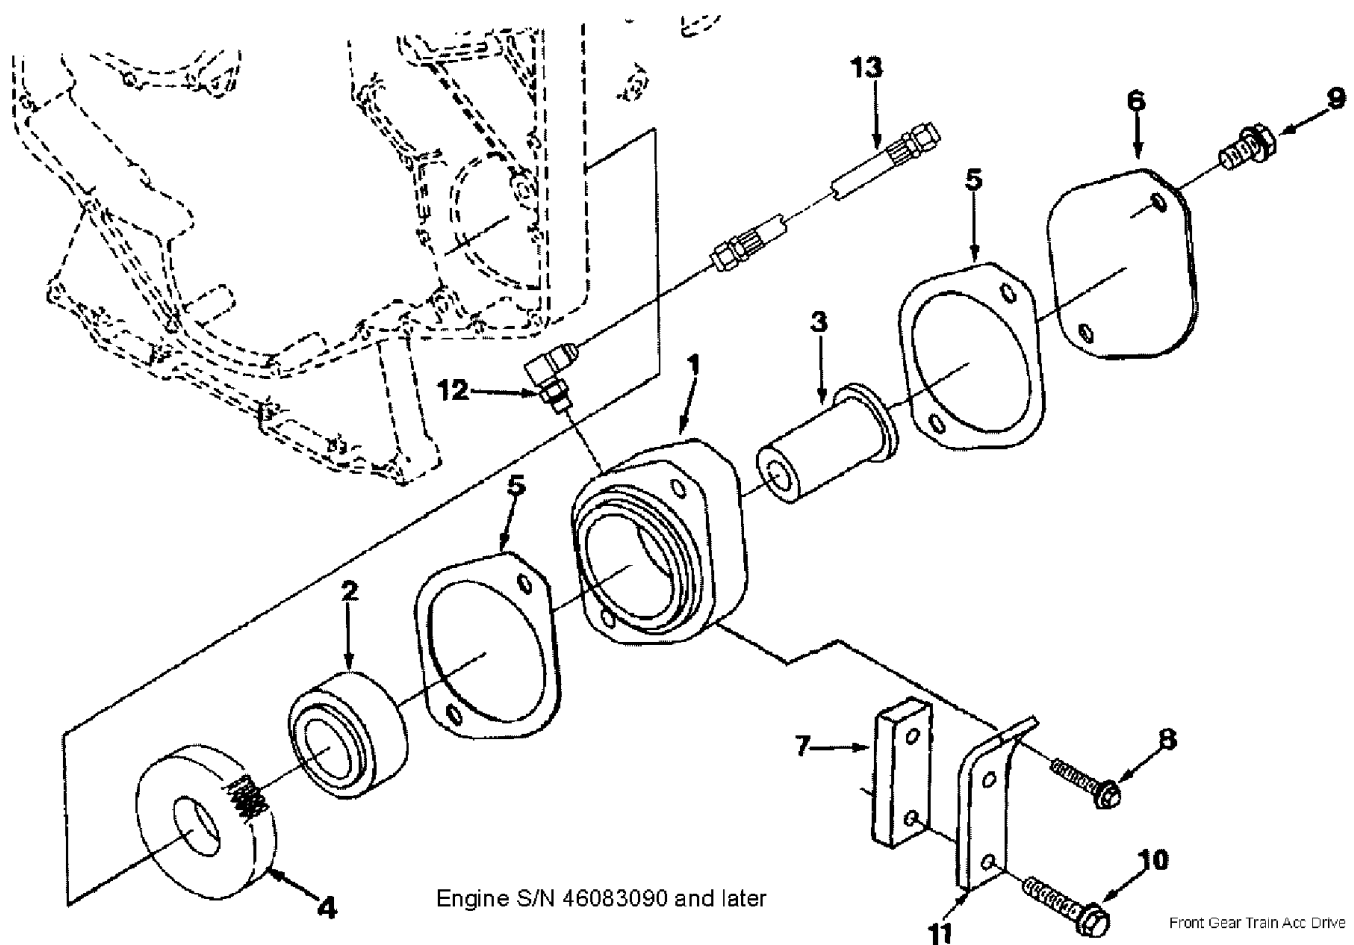

Engine S/N 46083090 and later