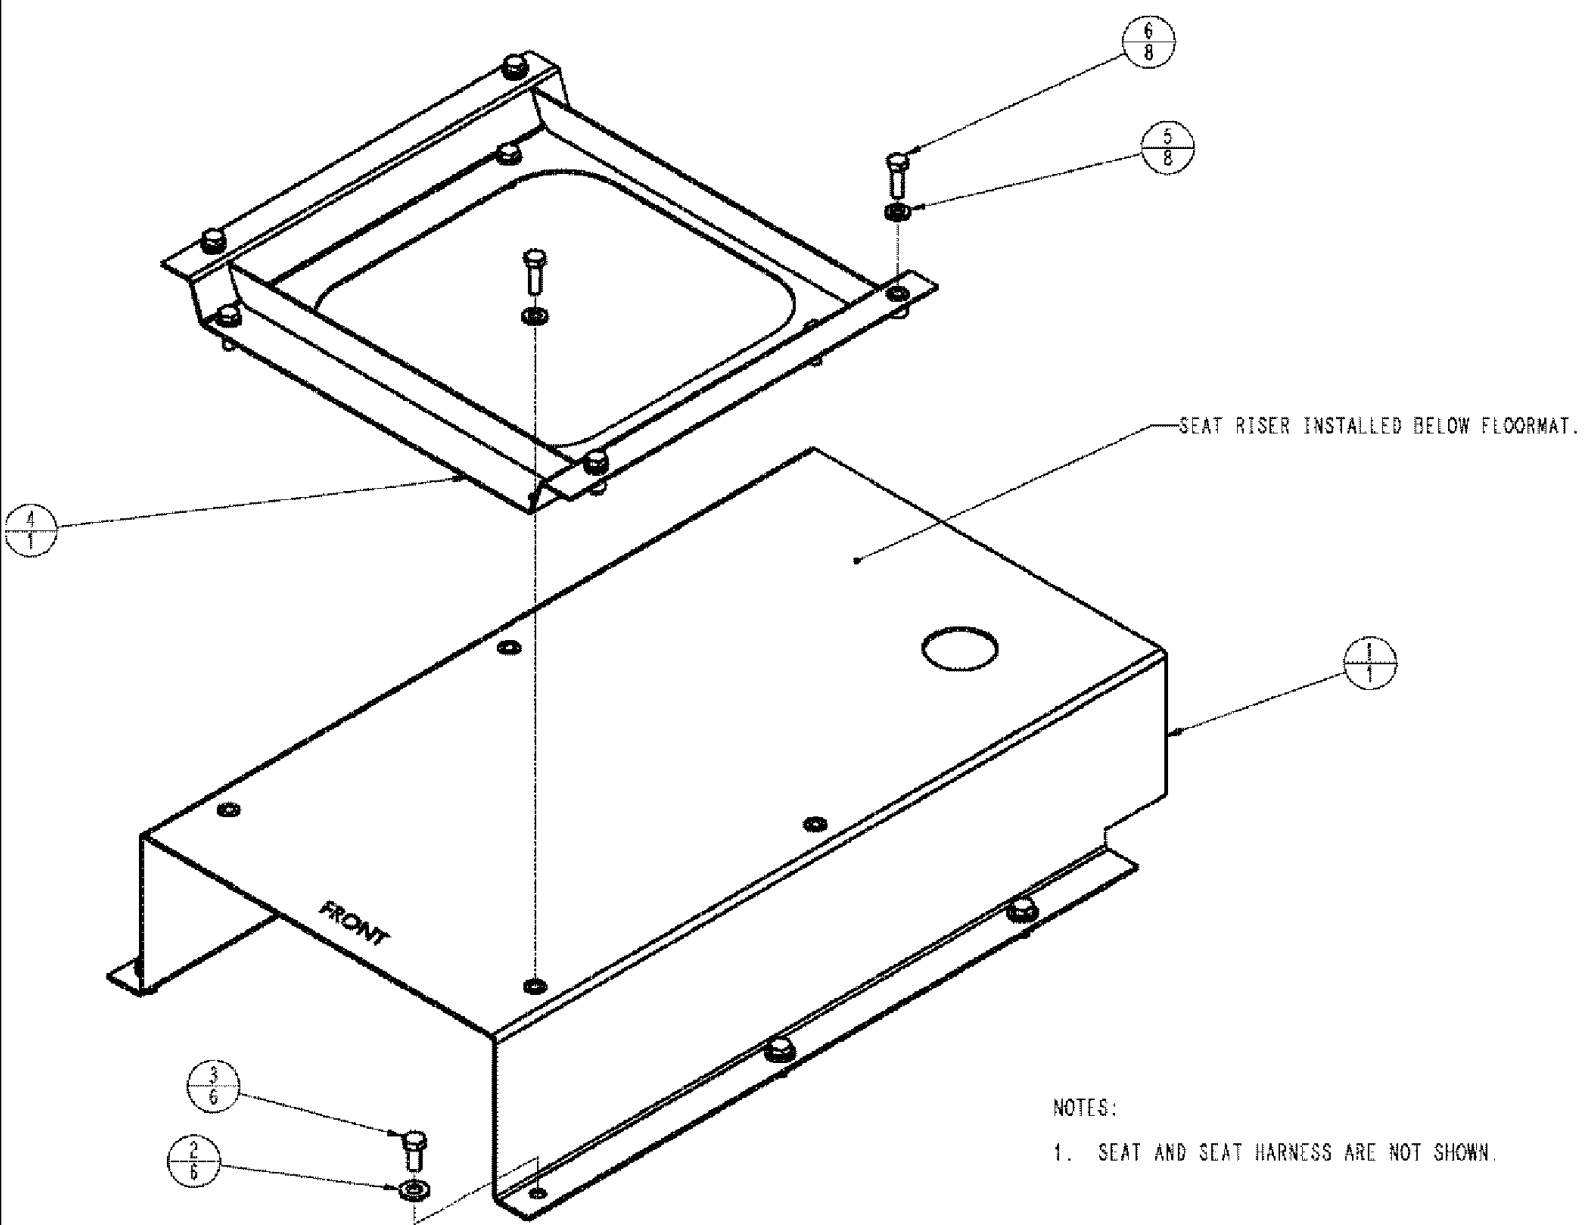

SPX3310 PATRIOT SPRAYER

01-012 SEAT - MAGNUM 200

сылка	Номер детали	Кол-во	Описание
1	BN29361	1	BELT, SAFETY, RETRACTABLE, BL
2	BN68850	1	BELT, SAFETY, TETHER 14" SET 2-SEAT
3	BN68852	1	SEAT, MAGNUM 200 (GRAY)
4	BN69005	4	BOLT, BLT 5/16 X 1 SK HD CP SCR
5	396-31041	6	WASHER, 13/32" x 13/16" x .134", HDN, FW, HRDN
6	413-612	6	BOLT, Hex, 3/8"-16 x 3/4", G5, Full Thd, HH
7	BN50147	6	WASHER, 3/8 SPRING LOCK
8	BN69009	1	BRACKET, WELDMENT SEAT MOUNT