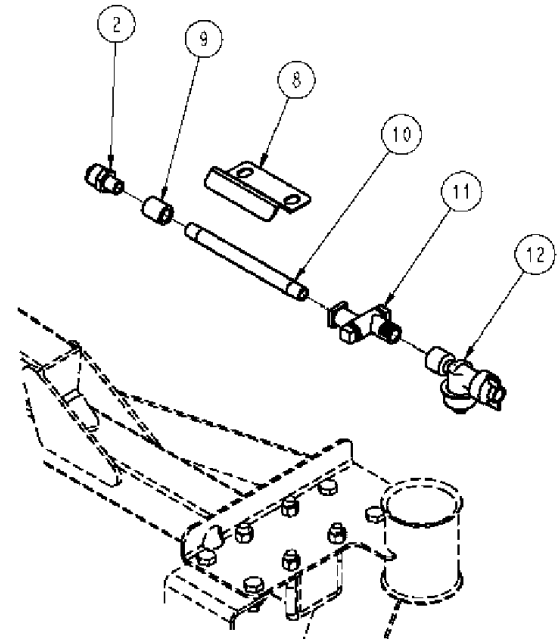

DETAIL B
SCALE 1:3