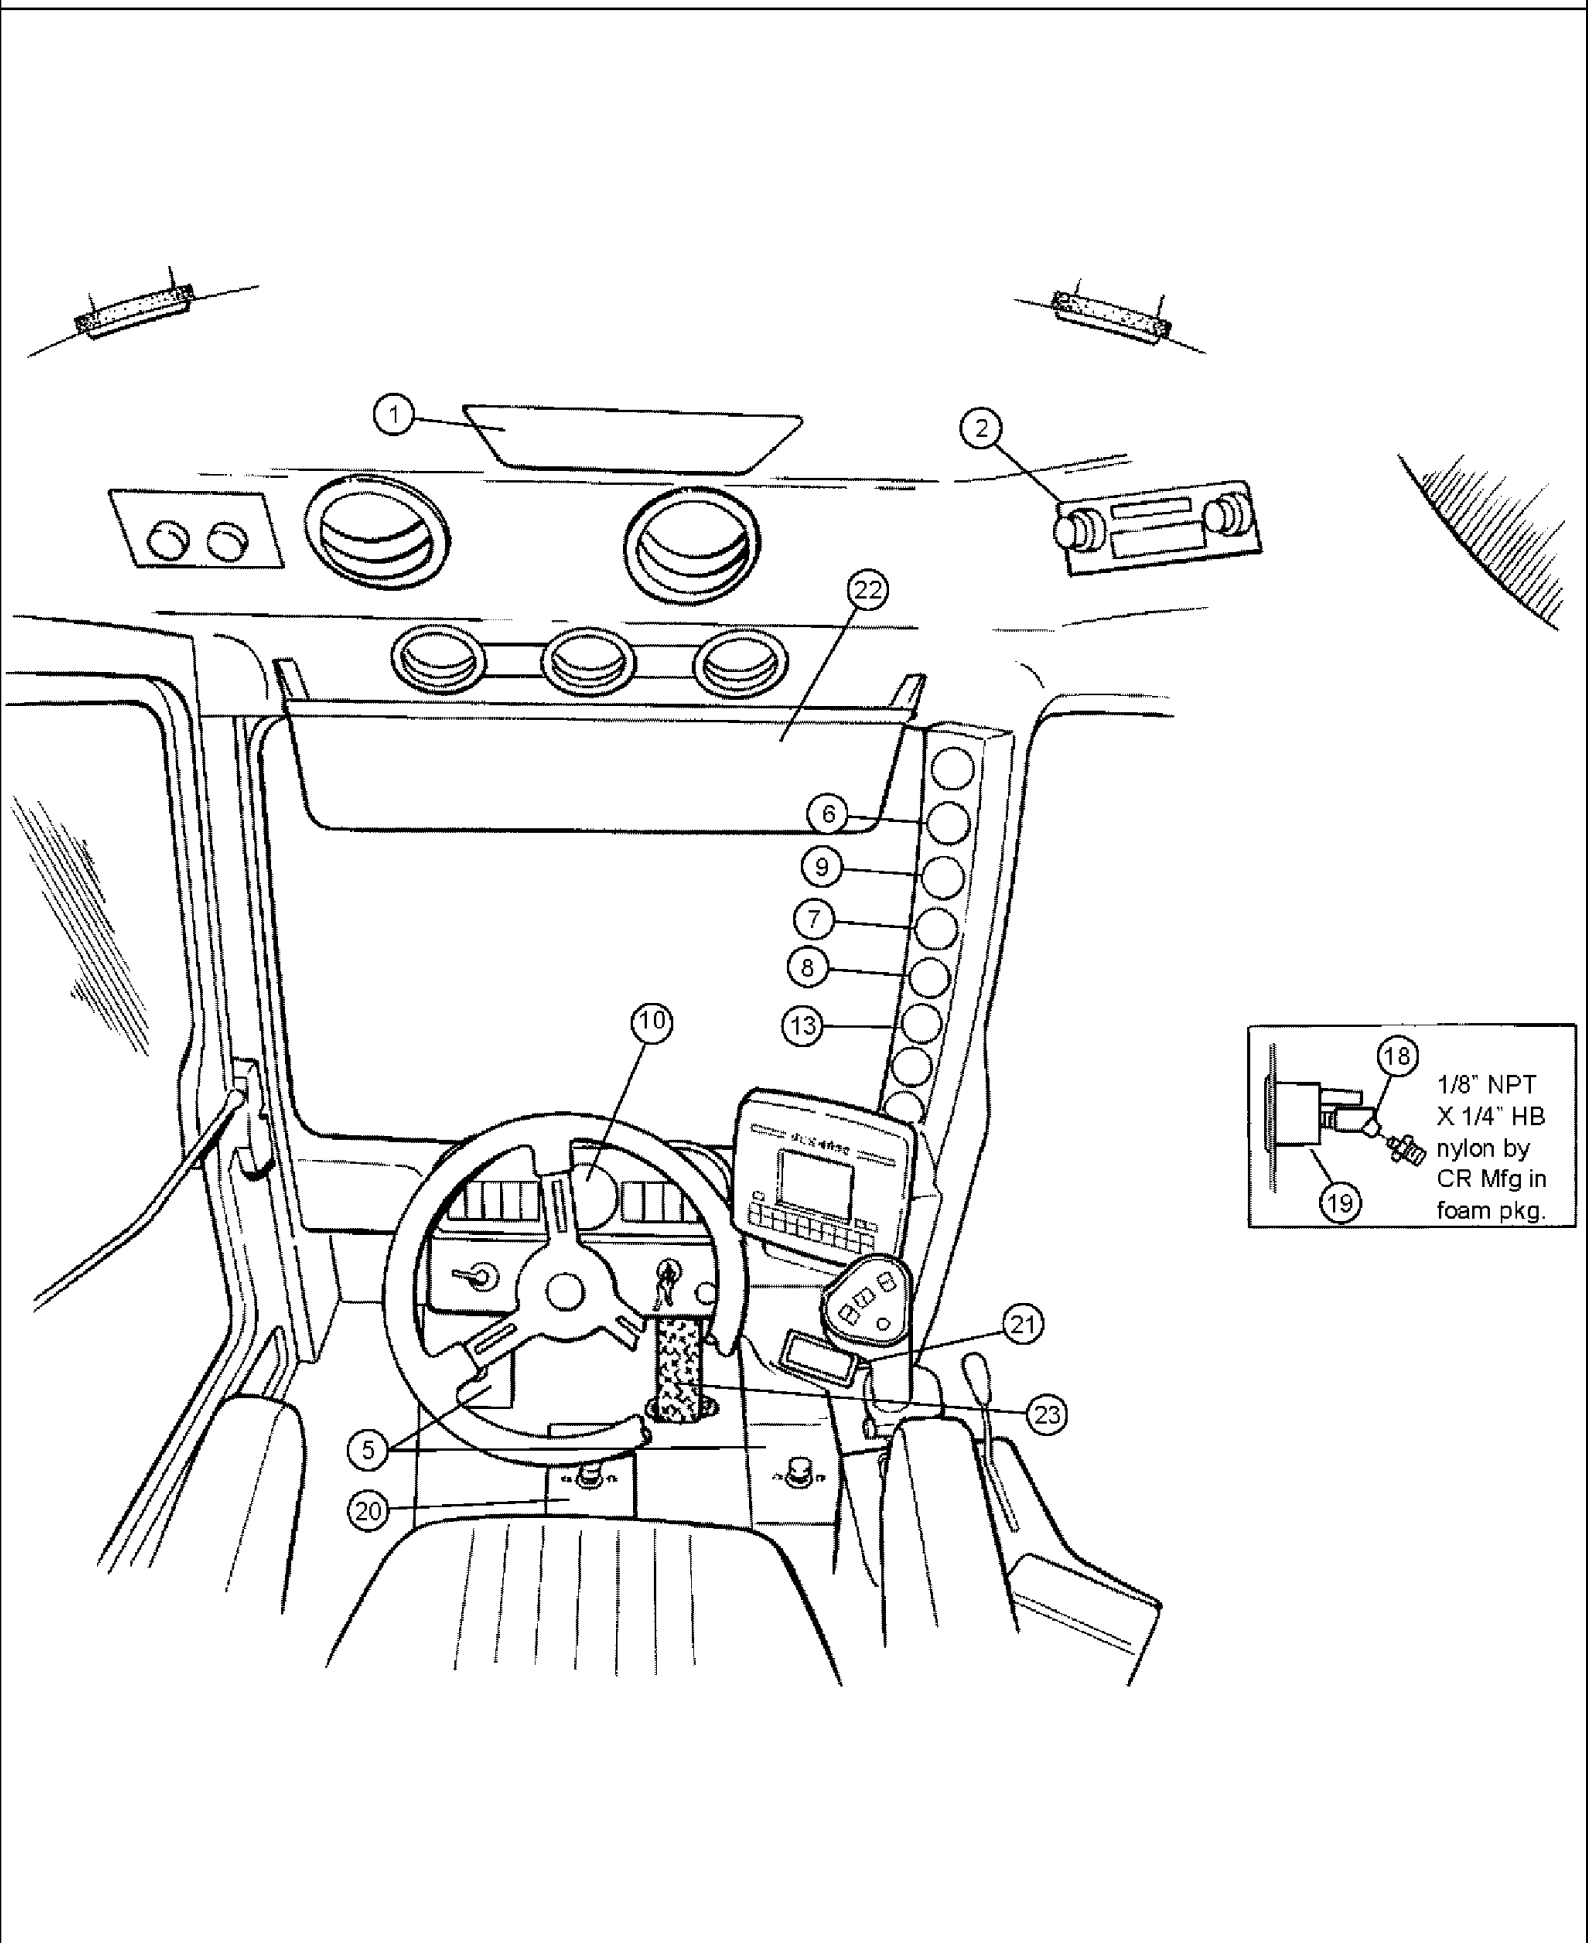

SPX3310 PATRIOT SPRAYER

01-002 CONTROLS, ELECTRICAL

сылка	Номер детали	Кол-во	Описание
1	BN66132	2	CABLE, STRAIN RELIEF BAT.
2	BN29523	1	FITTING, ELECT. LIQ TIGHT
3	87271837	1	FLASHER UNIT, DUAL RATE W/HAN
4	BN67965	1	SOCKET, POWER OUTLET W/END
5	BN306058	1	TERMINAL COVER ASSY
	BN306057	1	COVER, TERMINAL, PARTS OF TERMINAL, COVER ASSY, P/N BN306058
	BN50052	2	NUT, 1/4-20 WHIZ LOCK SS, PARTS OF TERMINAL, COVER ASSY, P/N BN306058
	BN50697	2	BOLT, 1/4-20 X .5, HH, SS, PARTS OF TERMINAL, COVER ASSY, P/N BN306058
6	BN67968	1	SWITCH, DOOR (DOME LIGHT)
	493-41017	2	WASHER, LOCK, Ext, #8, TOOTH, ASSOCIATED PART OF SWITCH, DOOR, P/N BN67968
	225-14108	2	NUT, #8-32, HEX, ASSOCIATED PART OF SWITCH, DOOR, P/N BN67968
	BN52046	2	BOLT, 8-32 X 1/2 SSPH, PHILIP, ASSOCIATED PART OF SWITCH, DOOR, P/N BN67968
7	87270347	1	SEE FIG. 04-028
8	BN319663	1	BUZZER, CHIME TONE
10	334554A1	1	SWITCH, IGNITION, W/2 KEYS
	196-48-31C2	1	KEY, IGNITION, 2-CASE LOGO, SERVICE PARTS FOR REF. 10
14	BN50125	4	NUT, 4-40, HH, G5
15	BN67371	1	SHEET, DOOR STOP
16	BN69132	1	EXTENSION, SWITCH DOMELIGHT
21	87268232	1	AIR SEAT, SST, SEE FIG. 01-013
21	BN68852	1	SEAT, MAGNUM 200, SEE FIG. 01-012, INDICATES OLD PART NUMBER OR CAN ORDER NEWER PART NUMBER LISTED ABOVE
25	413-540	2	BOLT, Hex, 5/16"-18 x 2 1/2", G5, HH
26	231-4145	2	NUT, LOCK, 5/16"-18, GB, HH, TLN
27	BN68264	1	COVER, 14 GA HRS 6.25 X 8.5
28	BN68265	1	SEAL, RUBBER 1 X 5 X 7
29	BN68266	1	SEAL, RUBBER 1 X 5 X 7
31	87268892	1	SEE FIG. 01-010
42	BN16018	1	BUZZER, LOW HOPPER

1/8" NPT
X 1/4" HB
nylon by
CR Mfg in
foam pkg.