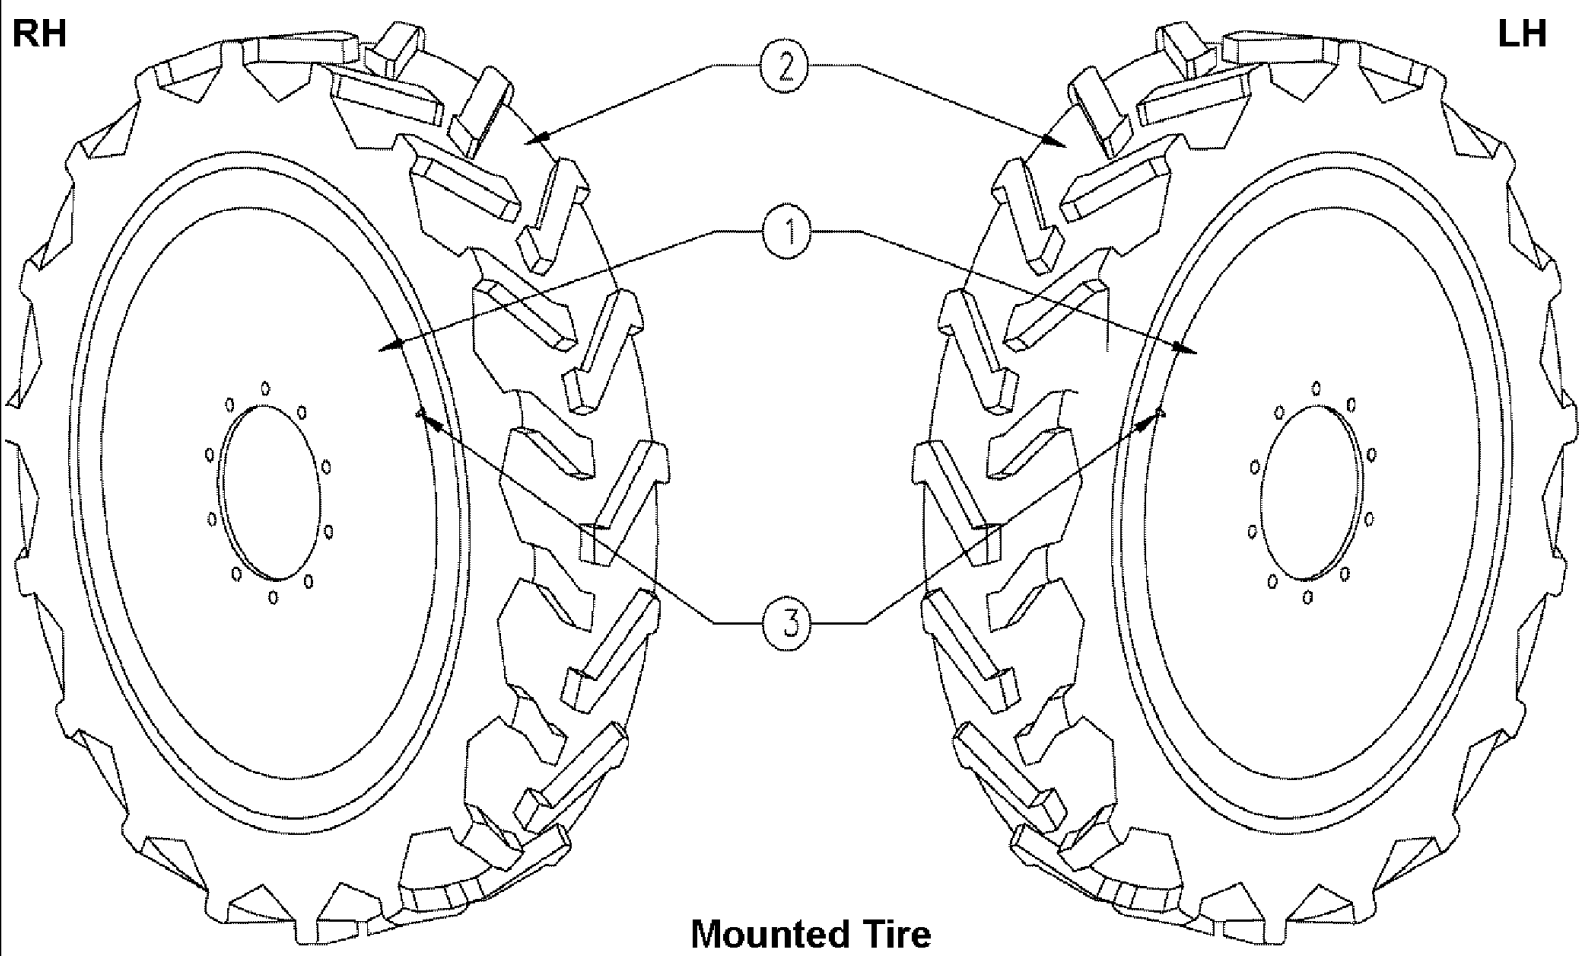

NOTE: Contact your local tire dealer for tire warranty and replacement tires.

SPX3310 PATRIOT SPRAYER

05-004 TIRE KIT, 320/90R46 146 RT-10

сылка	Номер детали	Кол-во	Описание
	BN324669	AR	TYRE/TIRE, 320-90R46RH, GY
1	BN323843	1	WHEEL, 10 X 46, 10 HOLE
2	BN324234	1	TIRE, RUBBER, 320/90R46, GOODYEAR
3	362766A1	1	VALVE STEM, TUBELESS
	BN324670	AR	TYRE/TIRE, 320-90R46LH, GY
1	BN323843	1	WHEEL, 10 X 46, 10 HOLE
2	BN324234	1	TIRE, RUBBER, 320/90R46, GOODYEAR
3	362766A1	1	VALVE STEM, TUBELESS

NOTE: Contact your local tire dealer for tire warranty and replacement tires.