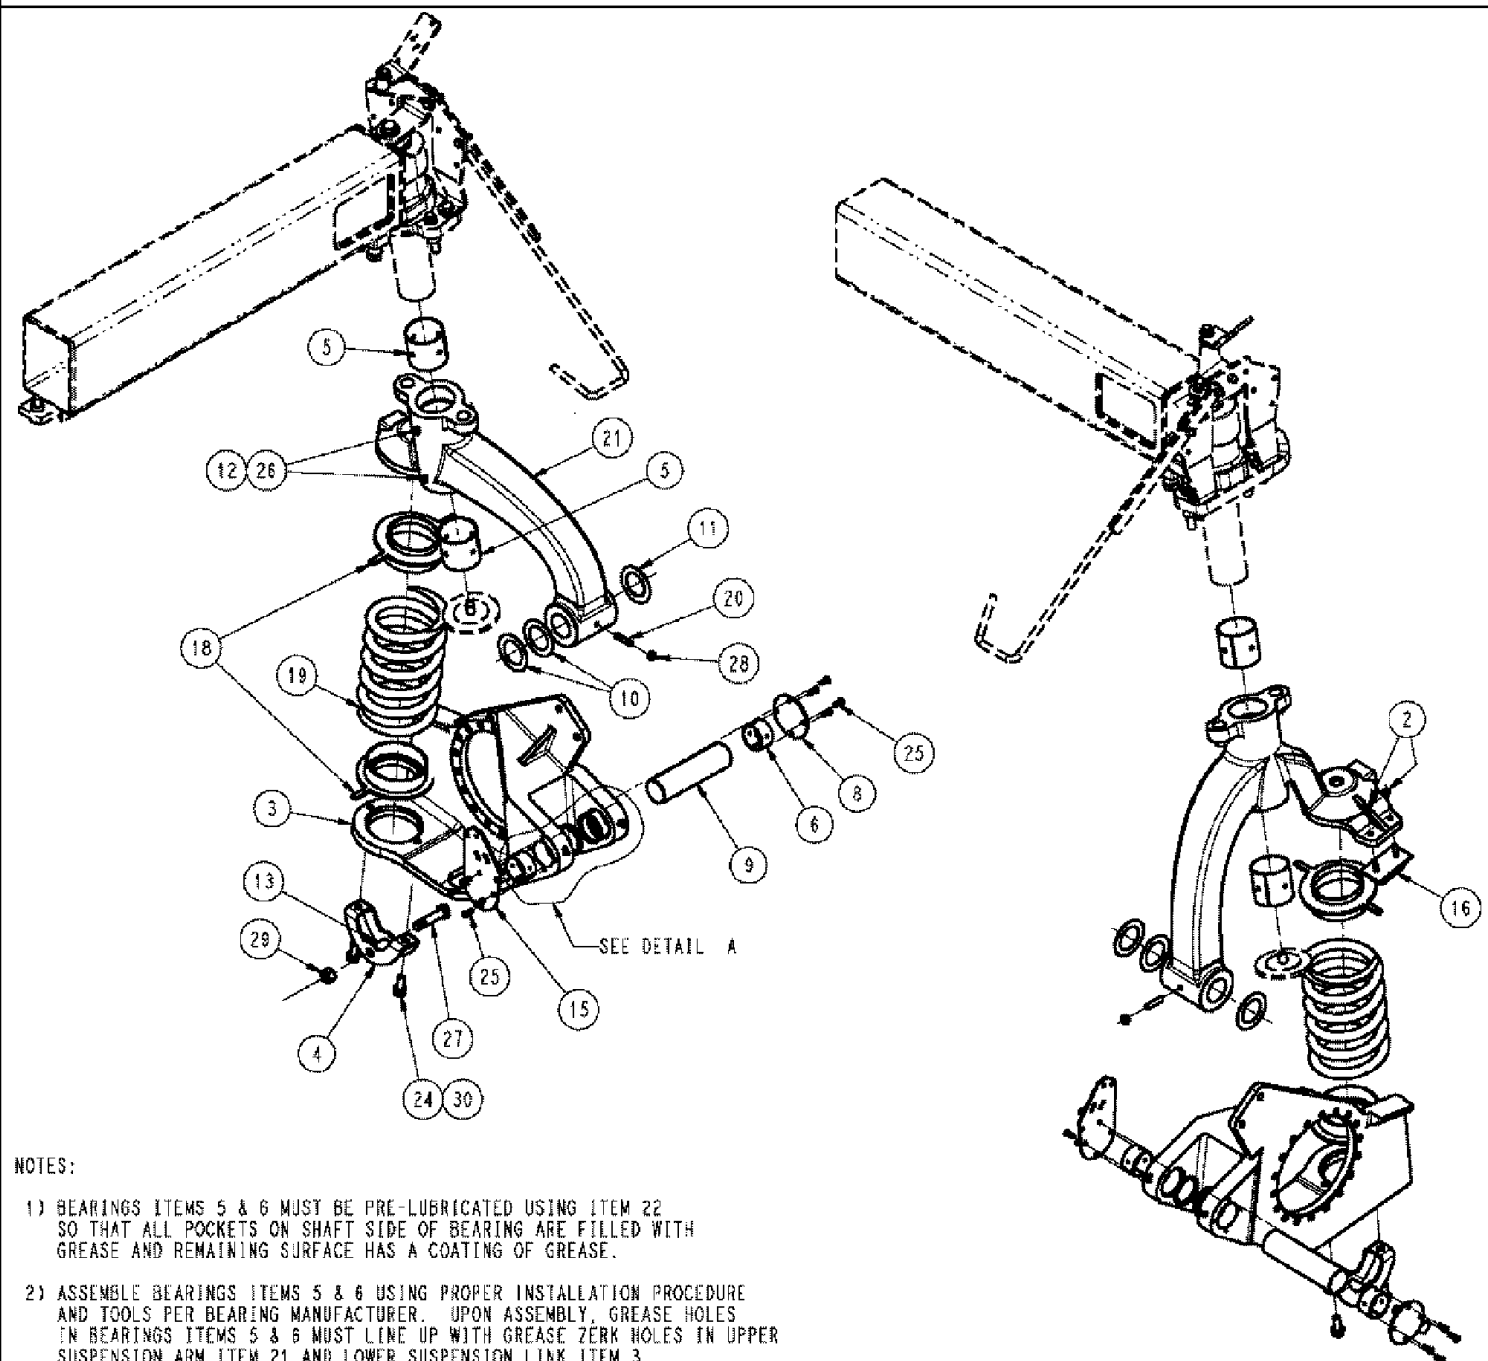

ITEM 31 SHOULD POINT
TO THE INSIDE OF CASTING
PARALLEL TO PIN $\pm 30^\circ$
USE ITEM 17 AND 1 TO SECURE

DETAIL A
SCALE 1:3

SPX3310 PATRIOT SPRAYER

04-014 STRUT GROUP, RIGHT

сылка	Номер детали	Кол-во	Описание
2	BN50759	2	NUT, 3/8-16, NLN, SS EM-620C BLACK EVERLUBE
3	BN300992	1	HOUSING, TRAILING LINK, R.H.
4	BN302031	1	MOUNTING PARTS, LOWER
5	344042A1	2	BEARING,
6	BN302043	2	BUSHING, LOWER
7	BN302044	2	SEAL, LOWER
8	BN302045	1	CAP,
9	BN302046	1	SHAFT, LOWER
10	BN302047	2	SHIM, MACH, WIDE, 2.5 ID X 18 GA
11	BN302048	1	SHIM, MACH, WIDE, 2.5 ID X 14 GA
12	BN302051	3	NIPPLE, LUBE, 8 MM X 1 STR
13	87269215	1	SPACER, SUSPENSION
15	BN306819	1	CAP, DUST, SUSPENSION
16	BN306889	1	BUMPER, 2.5 X 4.5 X 1.5
18	BN316108	2	MOUNTING PARTS, SPRING
19	BN314705	1	SPRING, COIL,
20	BN321041	1	SET OF SCREW, M12 X 55, 1.75 CPT
21	86986252	1	ARM, UPPER, R.H.
24	614-16040	2	BOLT, Hex, M16 x 40, 8.8,
25	614-8020	8	BOLT, Hex, M8 x 20, 8.8,
26	BN69951	4	CAP, GREASE
27	87269216	1	BOLT, SHOCK, M20-2.5, DOR
28	829-4412	1	NUT, Thin, M12 x 1.75, CI 05, HJN
29	832-46420	1	NUT, LOCK, M20 x 2.5, CI 8, TLN
30	87310607	2	WASHER, 17.5 X 34 X 5 MM HDN DOR
31	713608R91	1	NIPPLE, LUBE, 90с, M8 x 1,