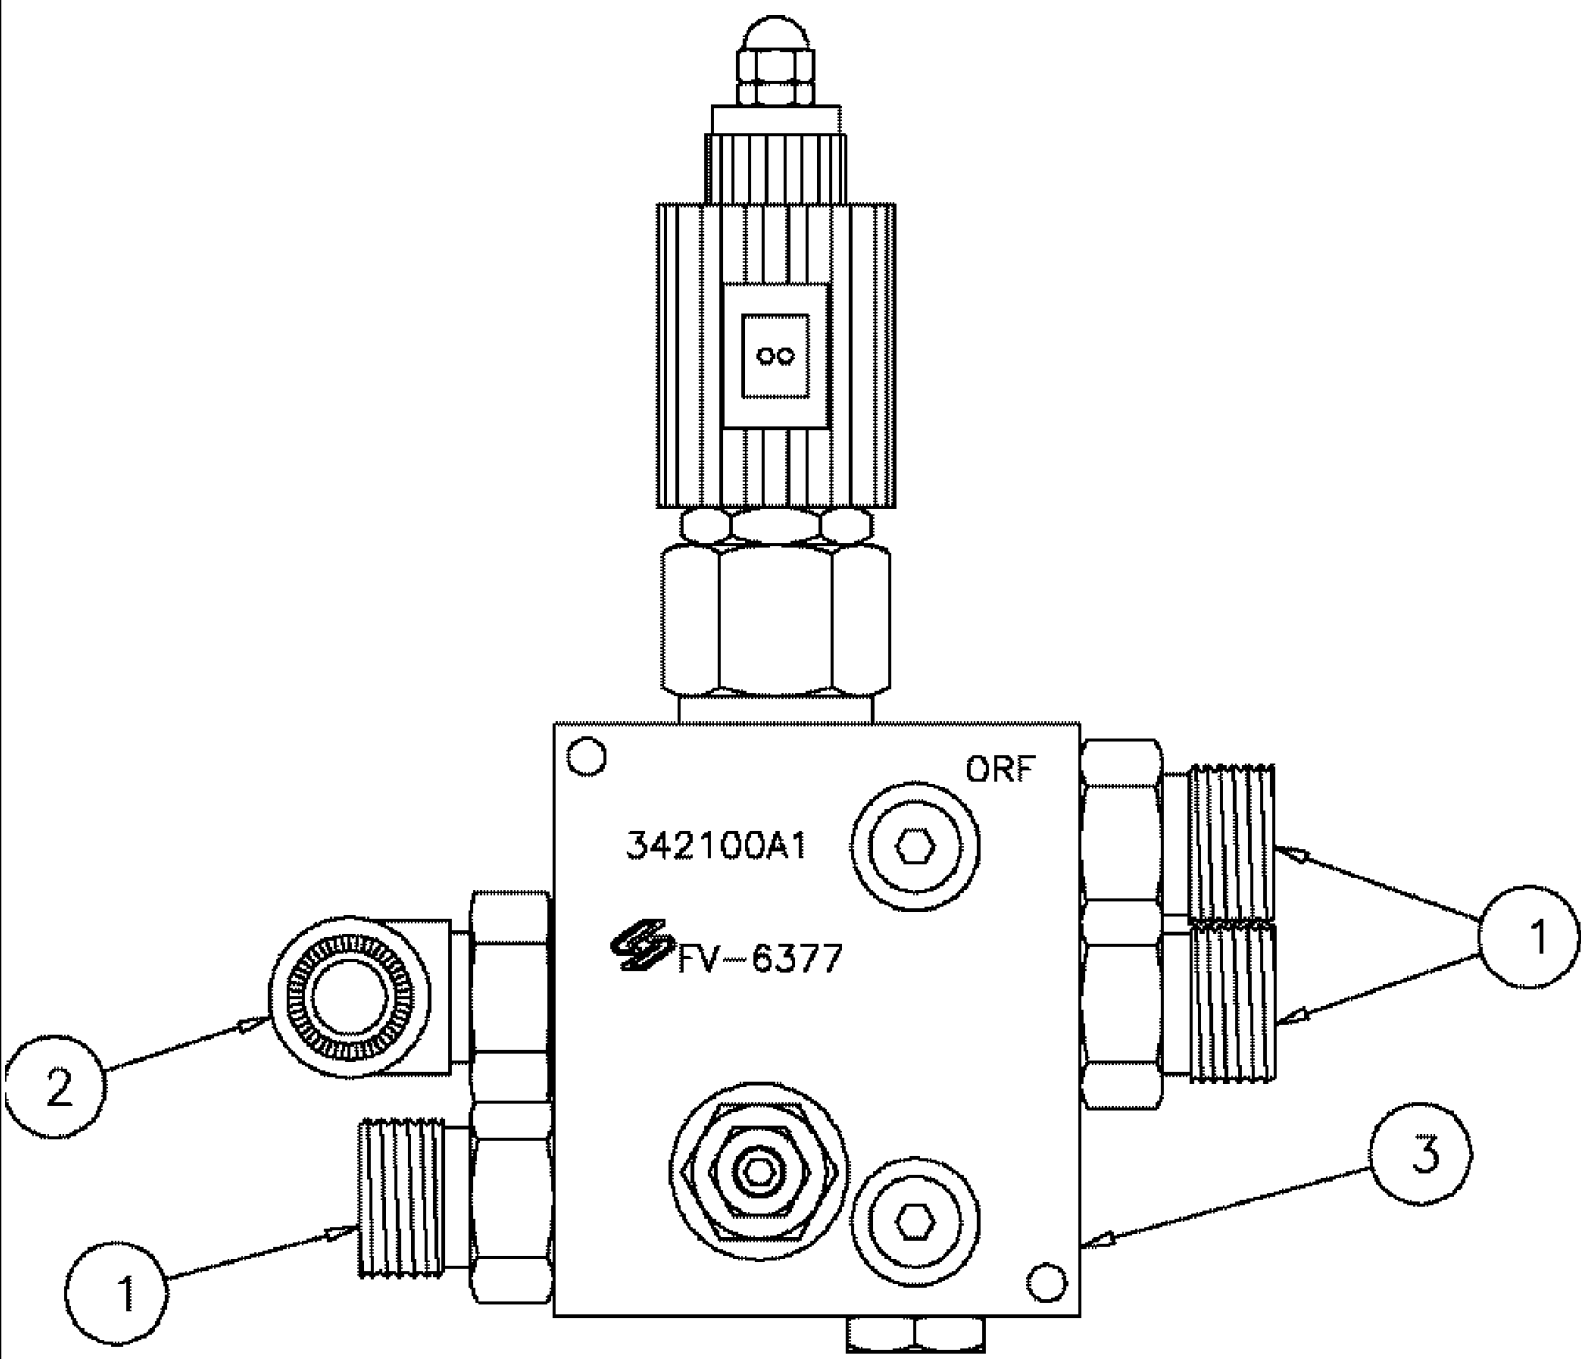

SPX3310 PATRIOT SPRAYER

06-034 PWM VALVE HYDRAULIC GROUP

сылка	Номер детали	Кол-во	Описание
1	BN307930	2	ADAPTER, 8 MB-10MFFOR
2	87267699	2	HOSE, 12 X 32"
3	342100A1	1	VALVE, PRODUCT, W/FTNGS, SEE FIG 06-035
4	832-46406	2	NUT, LOCK, M6 x 1, CI 8, TLN
5	87269483	1	SLEEVE, 12 X 70
6	87269484	1	SLEEVE, 12 X 92
7	814-6110	2	BOLT, Hex, M6 x 110, 8.8,