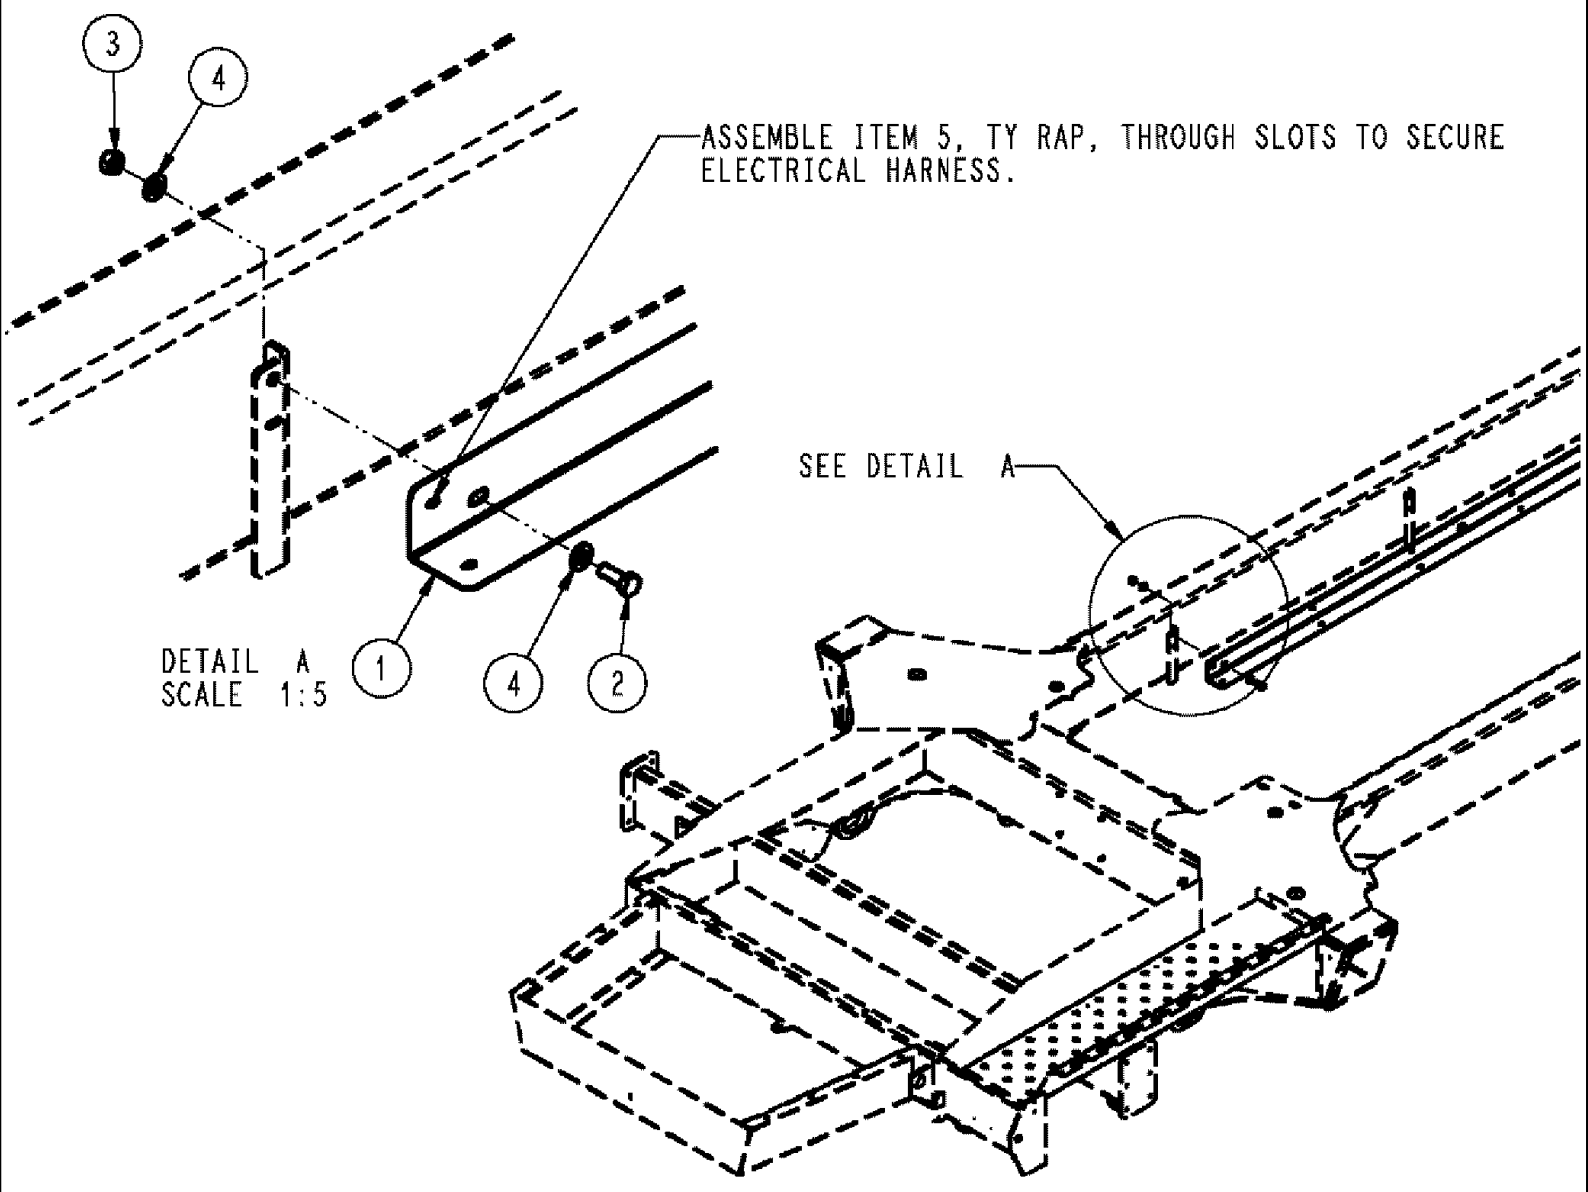

SPX3310 PATRIOT SPRAYER

04-026 ELECTRICAL MOUNTING GROUP

сылка	Номер детали	Кол-во	Описание
1	87269288	1	ANGLE, ELECTRICAL CHANNEL
2	614-10025	3	BOLT, Hex, M10 x 25, 8.8, Full Thd,
3	832-46410	3	NUT, LOCK, M10 x 1.5, CI 8, TLN
4	896-11010	6	WASHER, M10 x 21.5 x 2.5, HT, FLAT
5	BN9990111	6	STRAP, TY 06202