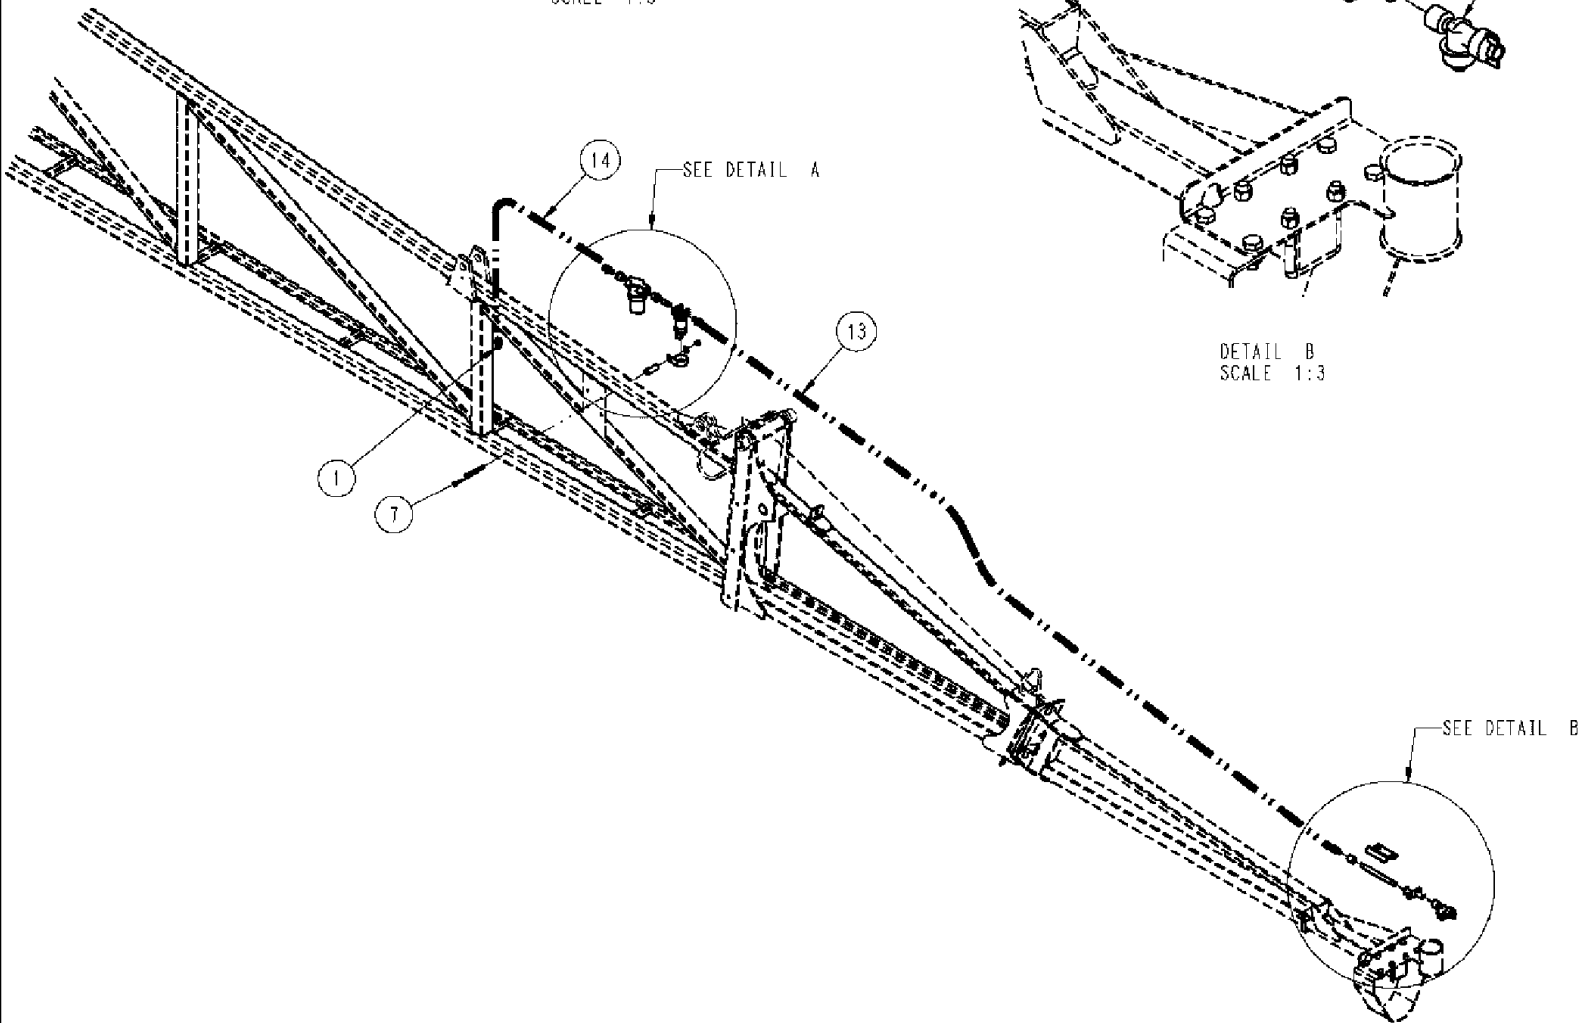

DETAIL A
SCALE 1:3

SPX3310 PATRIOT SPRAYER

11-010 FENCE ROW NOZZLE GROUP, 80', RIGHT BOOM

сылка	Номер детали	Кол-во	Описание
1	BN2399412	1	CONNECTOR, HYD., TUBE MC38038
2	BN2399403	3	CONNECTOR, TUBE MC38014
3	343778A1	1	SOLENOID, VALVE, 1/4 NPT
4	BN50759	1	NUT, 3/8-16, NLN, SS
5	BN50146	1	WASHER, 3/8, FW, SS
6	515-23365	1	CLAMP, 1 7/16", Insul, 3/8" Bolt,
7	BN50272	1	BOLT, 3/8-16 X 2.75, HH, SS
8	86986105	1	CLAMP, NOZZLE
9	BN73015	1	COUPLING, 1/4" NPT SS FULL
10	BN313361	1	NIPPLE, LUBE, 1/4" NPT X 6.0SS
11	BN313256	1	NOZZLE INJECTION, W/SWIVEL
12	BN313255	1	NOZZLE INJECTION, W/CHECK VALVE
13	BN322081	1	TUBE, BLACK, 3/8 X 160"
14	BN322073	1	TUBE, BLACK, 3/8 X 36"
15	86986808	1	NIPPLE, LUBE, NIP, .25 X SHORT, PP
16	87565152	1	STRAINER, ELEMENT, .5 FP, 50 MESH, PP
	87577399	1	SCREEN, 50 MESH, SS, SERVICE PARTS FOR REF. 16
	87577400	1	STRAINER, ELEMENT, HEAD, .50 MP, SERVICE PARTS FOR REF. 16
	87577401	1	SUCTION BOWL, MINI, BLK, SERVICE PARTS FOR REF. 16
	87577402	1	VITON, SERVICE PARTS FOR REF. 16
17	BN304521	2	REDUCER, .50 MP .25 FP, PP
18	BN300892	1	TUBE, 3/8 BOLT