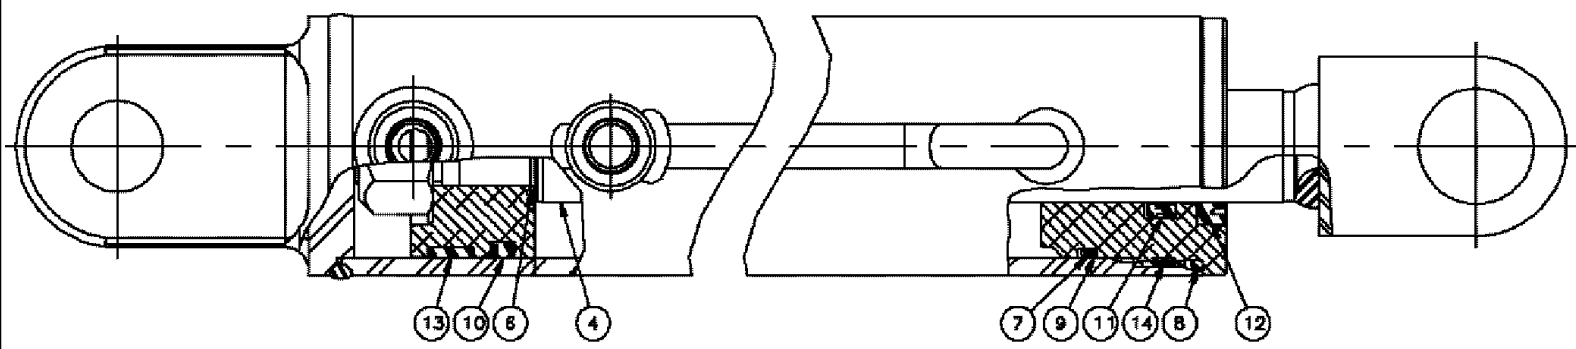

SPX3310 PATRIOT SPRAYER

06-043 FRONT LADDER HYDRAULIC GROUP - SERIAL #7440 AND LATER

сылка	Номер детали	Кол-во	Описание
1	BN302547	1	ELBOW, 4MOR-4 MB X 90
2	87266443	1	MANIFOLD, 1 X 6 X 0.5 SEE FIG 07-006
3	87272042	1	HOSE, 4 X 97"
4	BN305411	1	O-RING, FOR 4FFOR
5	BN319639	1	ORIFICE, M4MOR (.042)
6	BN50075	1	NUT, 1/2-20 HEX SS
7	439-1620	1	PIN, HEADED, 3/8" x 1 1/4", G2, CLEVIS
8	432-812	1	PIN, SPLIT (COTTER), 1/8" x 3/4", ZN
9	439-1824	1	PIN, HEADED, 1/2" x 1 1/2", G2, CLEVIS
10	87267314	1	BREATHER, 4 SAE
11	BN21982	1	CLEVIS, 1" DIA CRS X 1.87
12	515-22127	1	CLAMP, 1/2", Insul, 5/16" Bolt,
13	832-46408	1	NUT, LOCK, M8 x 1.25, CI 8, TLN
14	614-8020	1	BOLT, Hex, M8 x 20, 8.8,
15	895-11008	1	WASHER, M8 x 16 x 1.6, FLAT
16	432-1216	1	PIN, SPLIT (COTTER), 3/16" x 1",