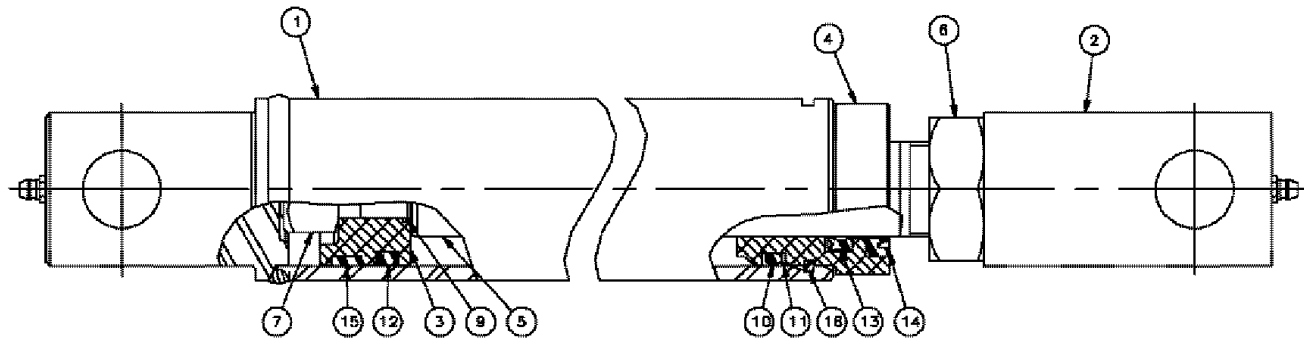

SPX3310 PATRIOT SPRAYER

07-004 OUTER BOOM FOLD

сылка	Номер детали	Кол-во	Описание
1	87267938	1	SEAL, 1.25" X 2.00"
2	87269923	1	ROD, END, CYL
5	87267941	1	ROD, THREADED
7	BN2294429	1	NUT, JAM, 1-1/4-12 NF