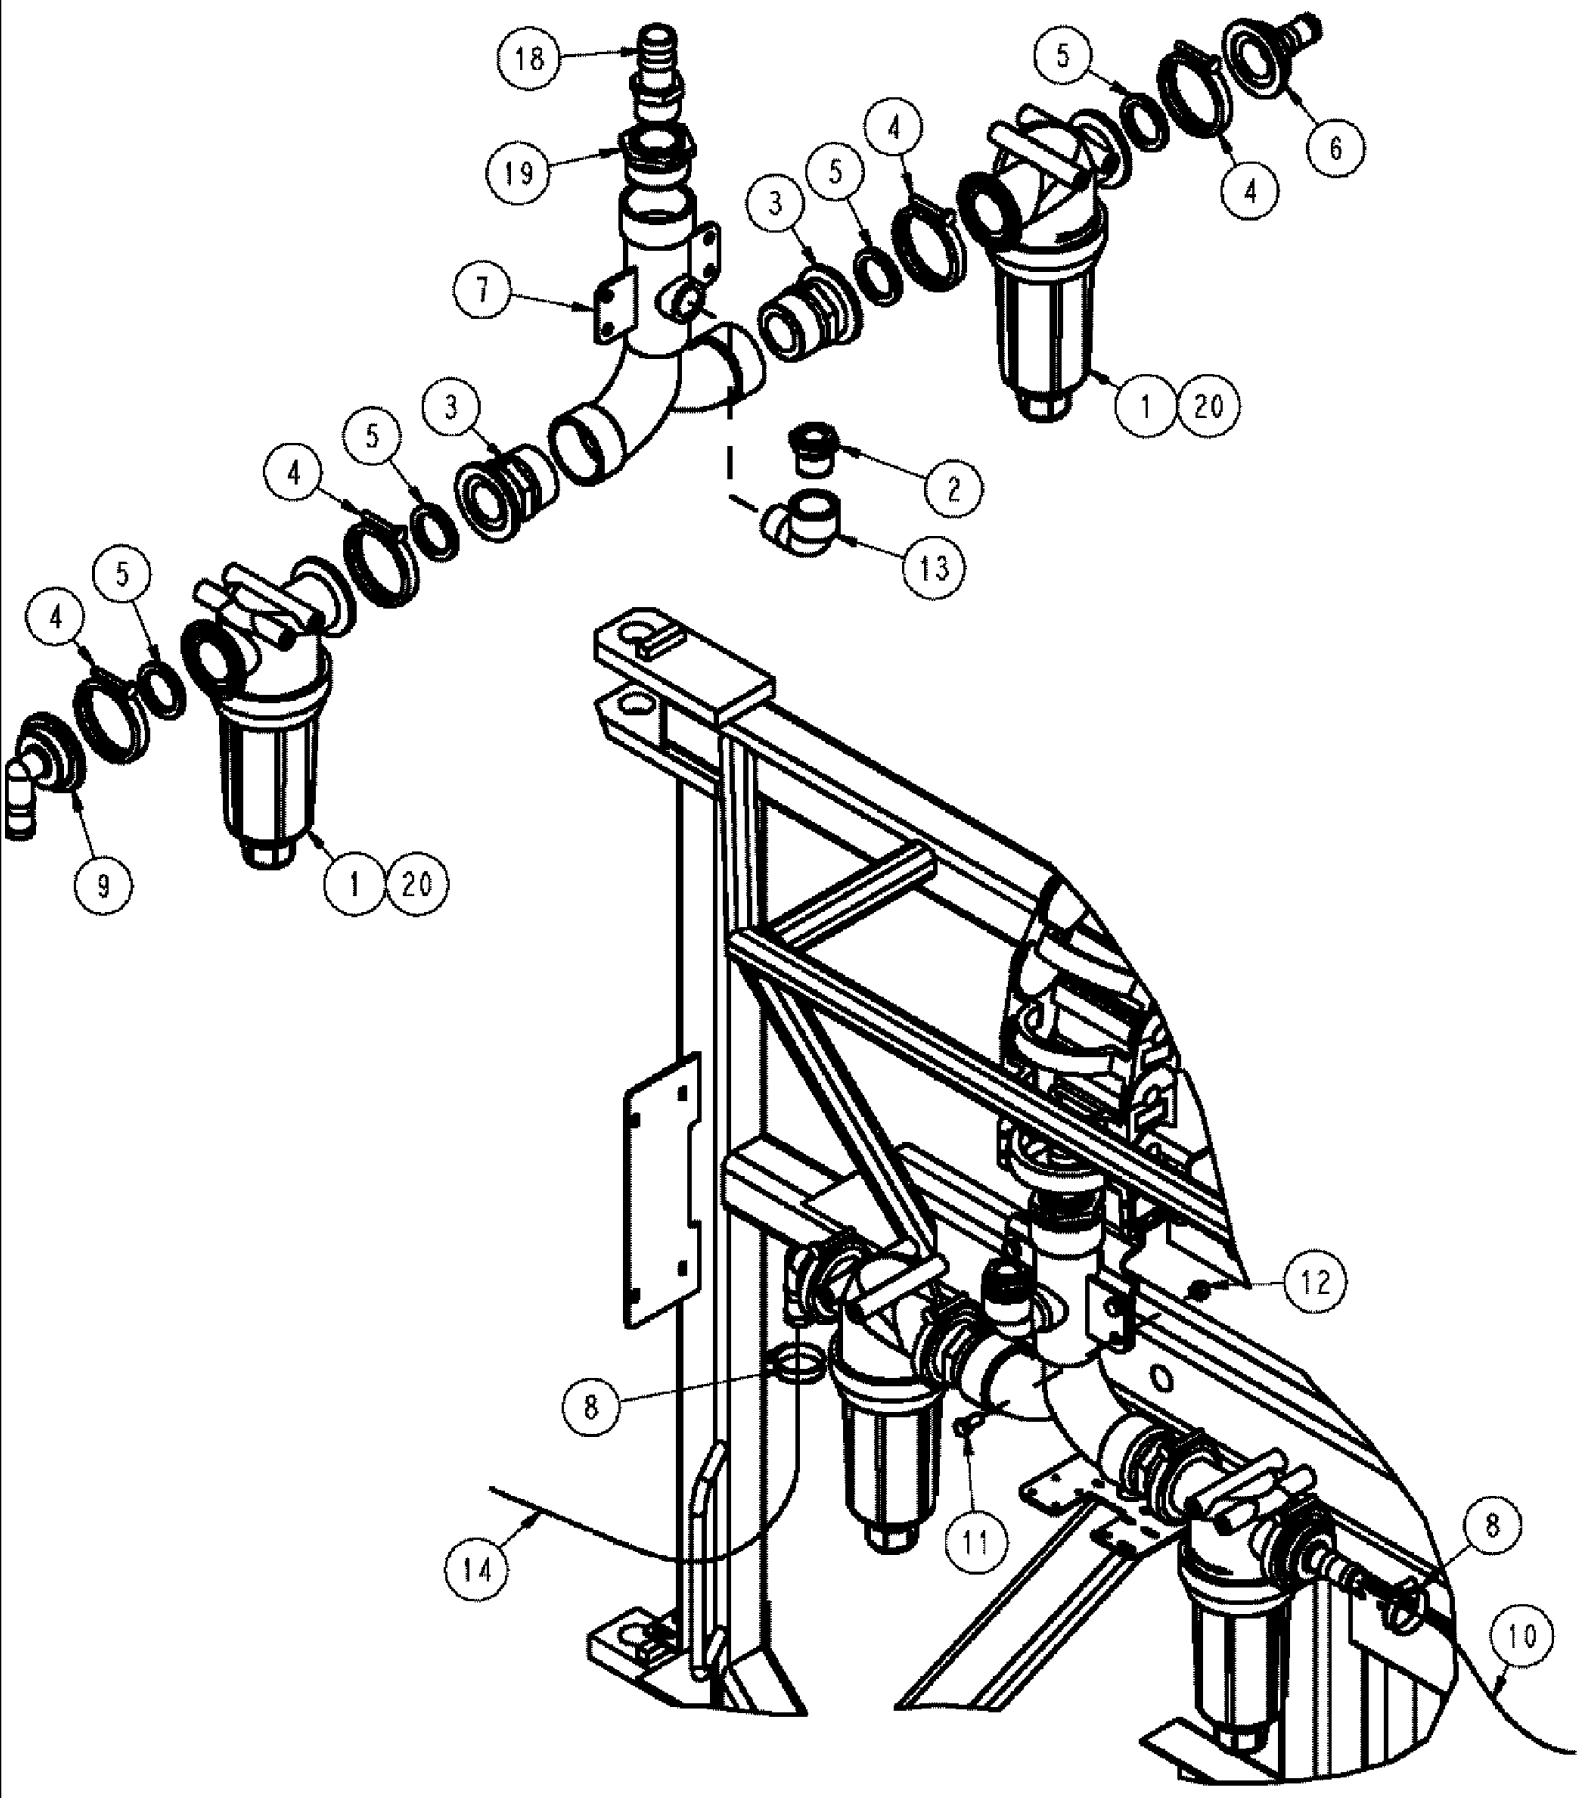

SPX3310 PATRIOT SPRAYER

09-031 PLUMBING CENTER, 6 SECTION LO

сылка	Номер детали	Кол-во	Описание
1	87265489	2	ELEMENT, 2" FLS
2	BN2390261	1	SLEEVE, RDCR, 1.0 MP .25 FP, PP
3	BN303185	2	ADAPTER, STR, 2.0 FLB 2.0 MP, PP
4	BN303199	4	CLAMP, 2 FLB, STD
5	BN303204	4	GASKET, 2.0 FLB, EPDM
6	BN317966	1	STRAINER ASSY., 2.0 FLB 1.0 HB, PP
7	BN319213	1	MANIFOLD, 3-WAY
8	BN320156	2	CLAMP, HOSE, #24, 304 SS
9	BN322003	1	ELBOW, FTG, 90, 2.0 FLB 1.0 HB, PP
10	BN322768	1	1" X 157" EPDM
11	BN50250	4	BOLT, 3/8-16 X .75, HH, SS
12	BN50759	4	NUT, 3/8-16, NLN, SS
13	BN53682	1	ELBOW, 90, 1.0 MP 1.0 FP, PP
14	BN53913	1	HOSE, 1" IDEPDM X 88"
18	BN73660	1	FITTING, 1.25 MP 1.25 HB, PP
19	BN73755	1	BUSHING, 2.0 MP 1.25 FP, PP
20	87265492	2	SCREEN, 80 MESH, SS, BLUE