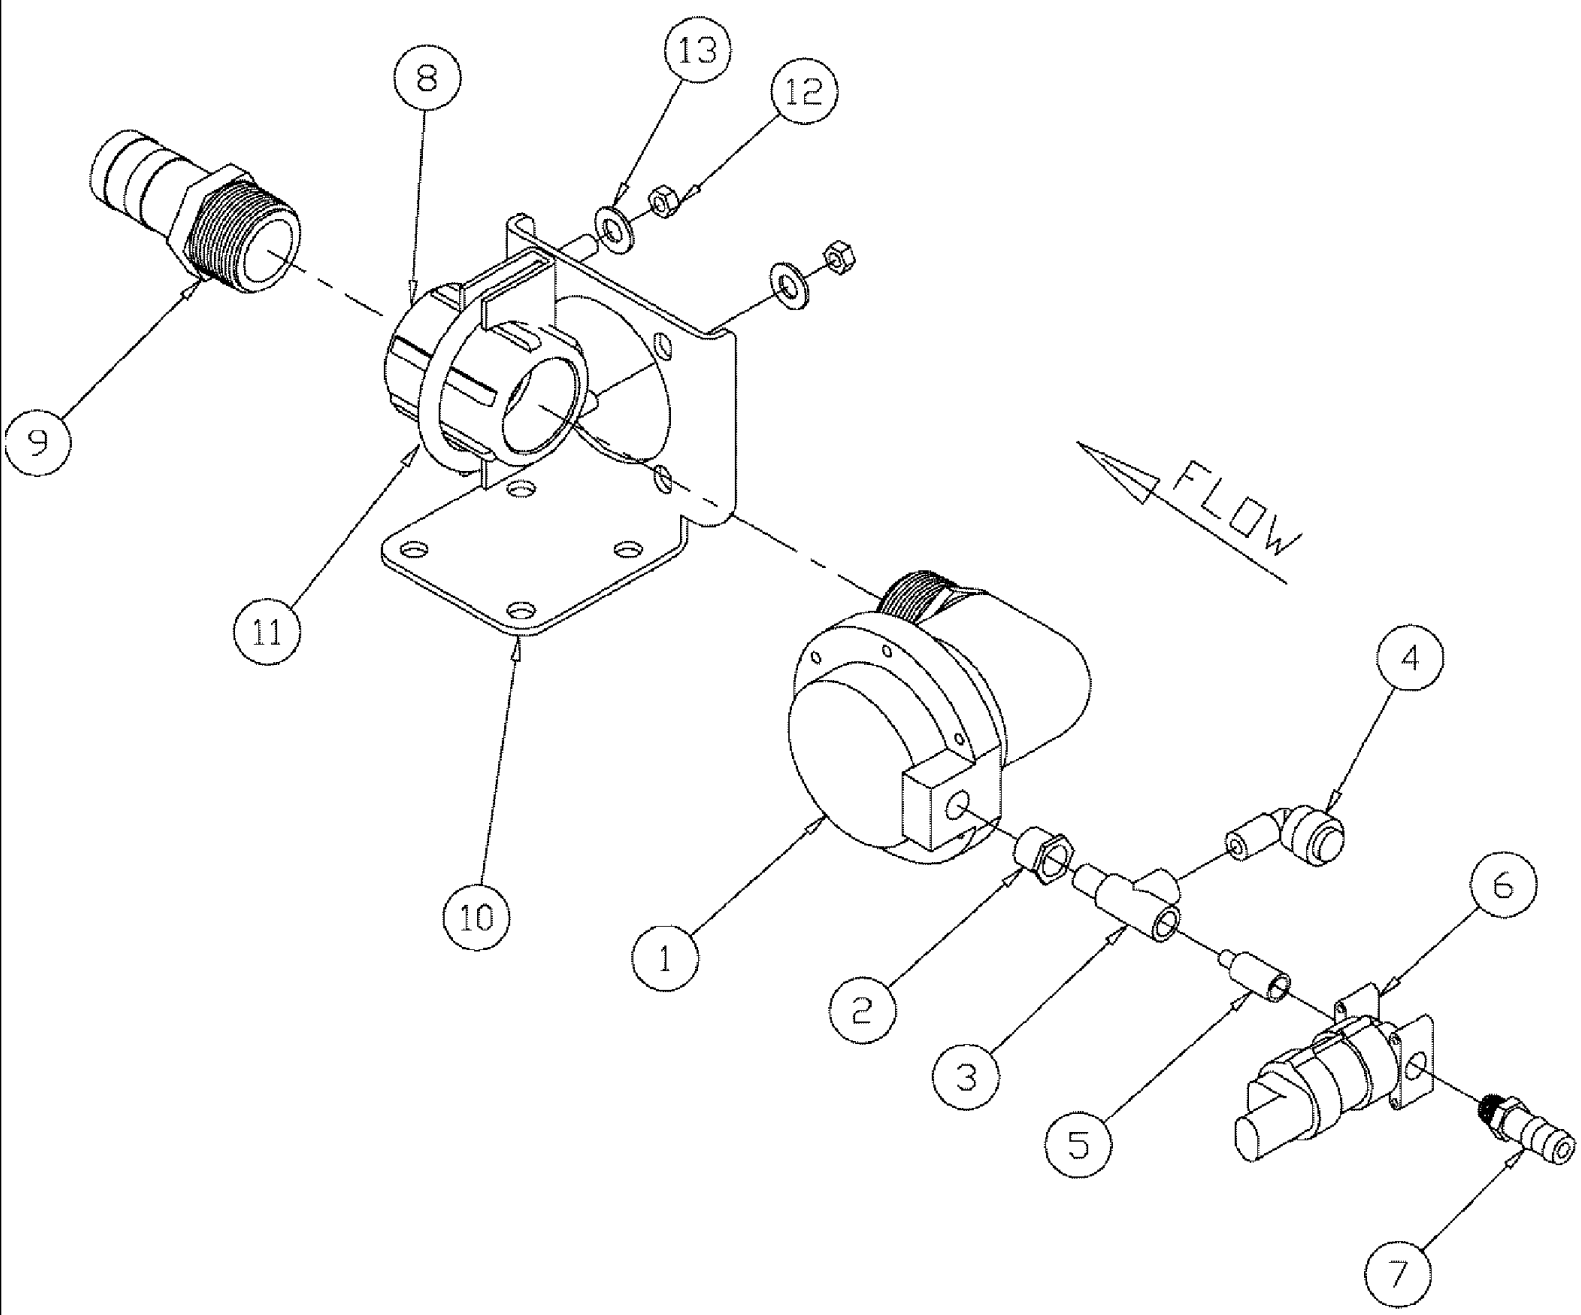

SPX3310 PATRIOT SPRAYER

09-058 CHAMBER GROUP, L.H. FOAM MIX

сылка	Номер детали	Кол-во	Описание
1	BN307636	1	CHAMBER, FOAM MIXING
2	BN313188	1	BUSHING, 3/8 NPT-1/4 NPT, SS
3	BN313189	1	TEE, 4-4-4, NPT, SS
4	BN2399411	1	CONNECTOR, TUBE ME380140
5	87269827	1	VENTURI, FOAMER, POLY
6	BN307938	1	VALVE, SOLENOID, 1/4 NPT
7	BN324008	1	FITTING, HB, 1/4 MPT X 1/2 HS, POLY
8	BN305269	1	COUPLING, 1-1/4" POLY
9	BN73660	1	FITTING, 1-1/4 NPT X 1-1/4 HS
10	87266740	1	PLATE, FOAMER CHAMBER
11	BN21276	2	CLAMP, 2.5" HEAVY DUTY
12	87343970	2	NUT, PREV TORQ ALL MTL 3/8-16 GR B DOR
13	87529237	2	WASHER, 0.406 X 0.812 X 0.065 HTS DOR HDN