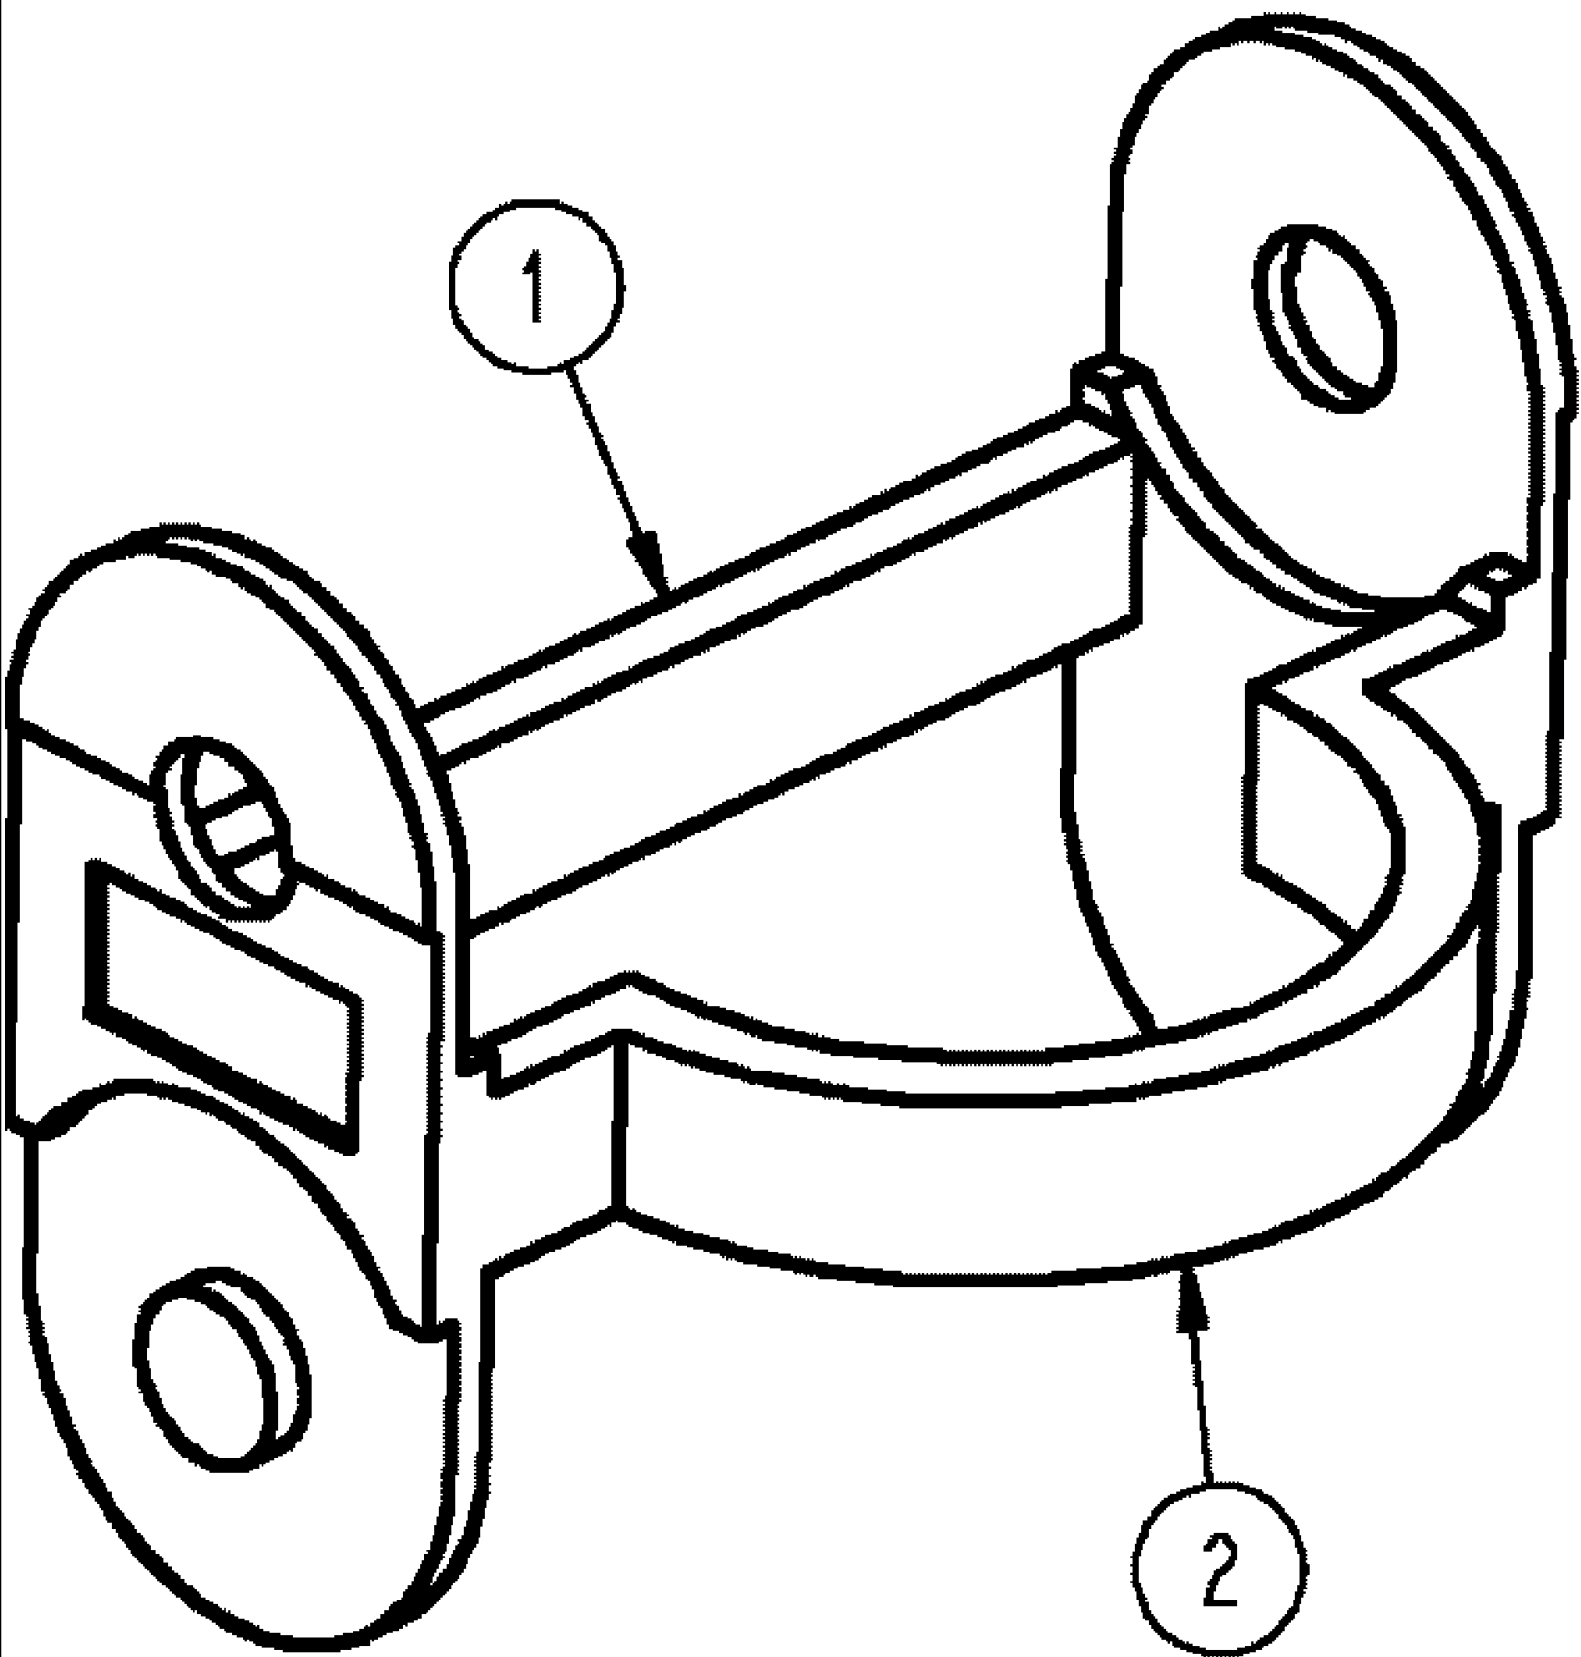

SPX3310 PATRIOT SPRAYER

08-004 LINK ASSEMBLY, CARRIER

сылка	Номер детали	Кол-во	Описание
1	87269837	1	LINK, 350 SERIES
2	87269841	1	CROSSBAR, EXT, 350 SERIES