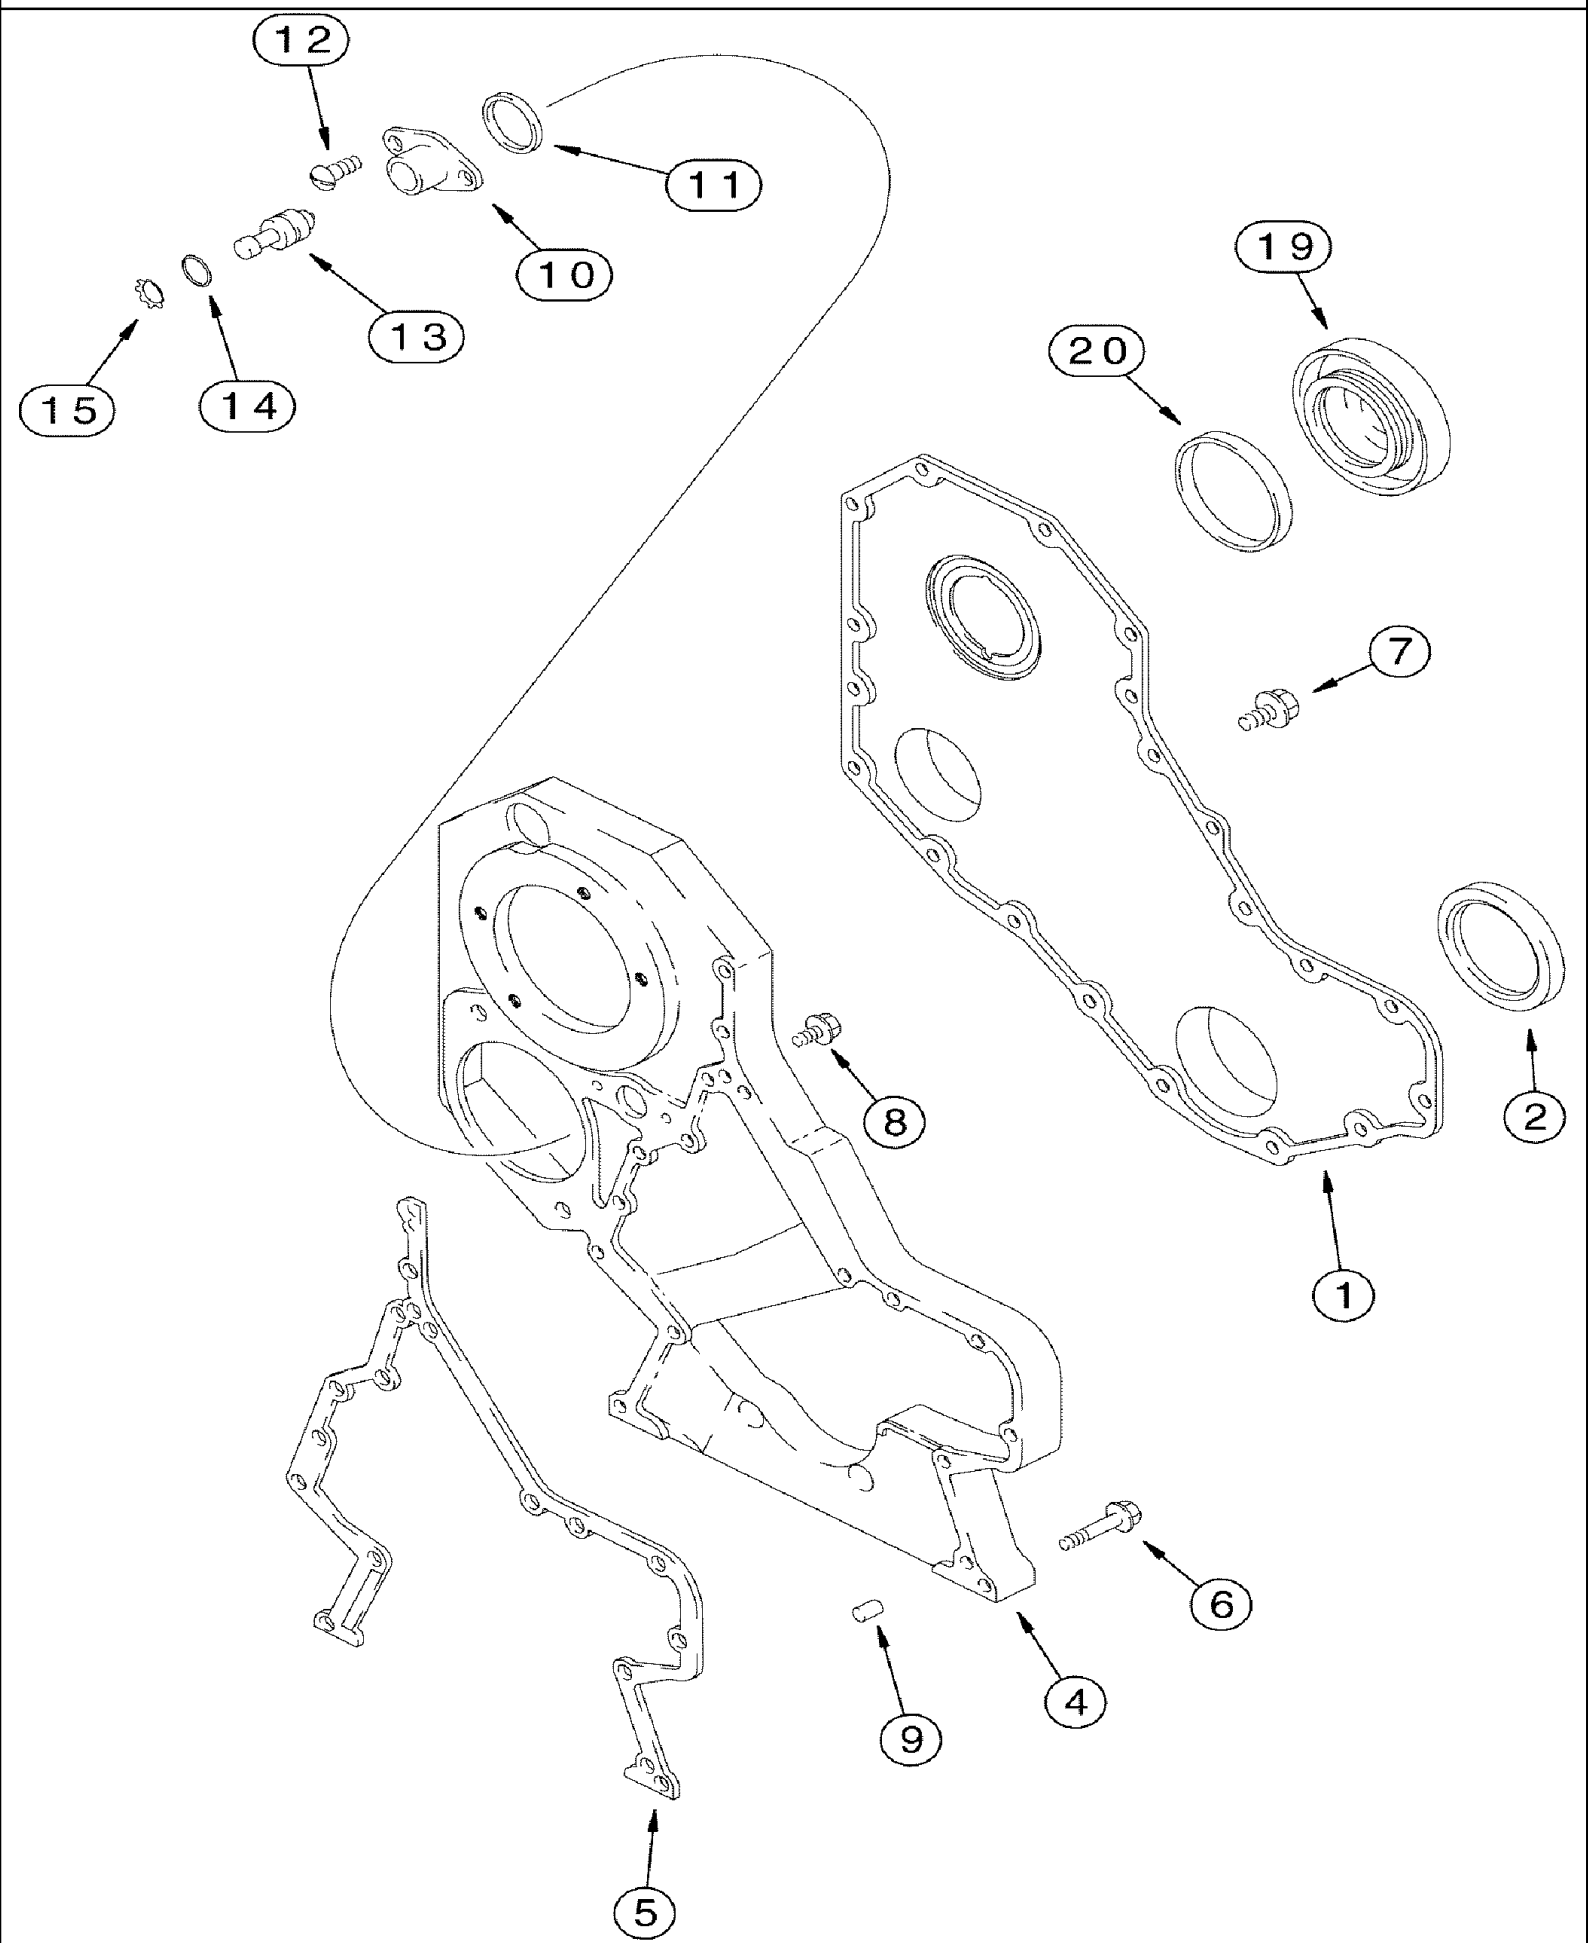

03-007 CYLINDER BLOCK FRONT COVER

SPX3310 PATRIOT SPRAYER

03-007 CYLINDER BLOCK FRONT COVER

сылка	Номер детали	Кол-во	Описание
1	J935583	1	COVER,
2	NSS	1	NOT SERVICED SEPARATELY, SEAL - OIL, FRONT, ORDER SEAL KIT A77889 OR A77890 SEE FIG. 03-020
4	J936256	1	HOUSING,
5	J938156	1	GASKET,
6	845-8050	11	BOLT, Hex Flg, M8 x 50, 8.8,
7	J924962	11	BOLT, M8 X 16
8	J926846	5	BOLT, M8 X 20
9	J900257	2	PIN, 16 MM
10	J919683	1	HOUSING, TIMING PIN
11	J915772	1	SEALRING, RET
12	J907998	2	SCREW, LOCK, Spc Rd Torx Hd, M5 x 17,
13	J903924	1	PIN,
14	J913994	1	O-RING,
15	100-2587	1	RING, SNAP, 0.875", Int, #87,
19	J903463	1	COVER,
20	J903475	1	SEAL,
	J823494	1	SEALANT, 3 OZ, USE WITH: P/N: J935582, REF. 1