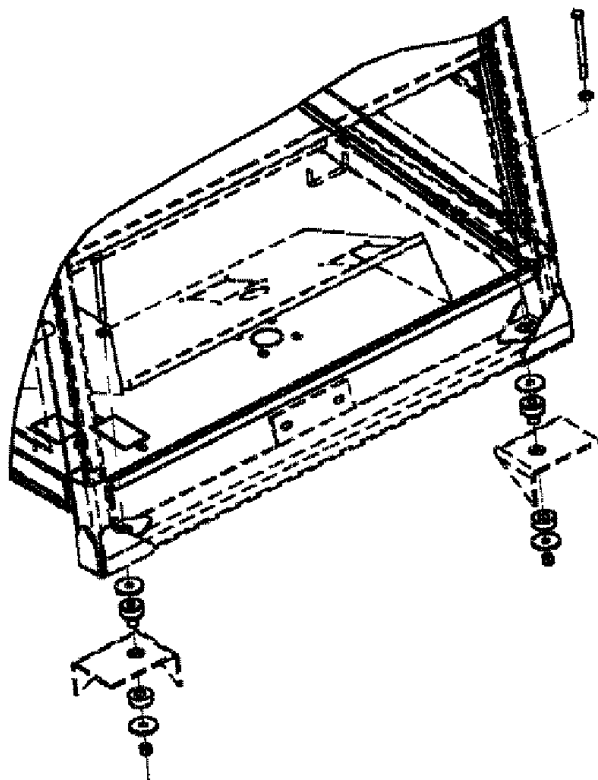

TYPICAL REAR INSTALLATION
MOUNT IS SHOWN AFTER TAIL HAS BEEN FORMED