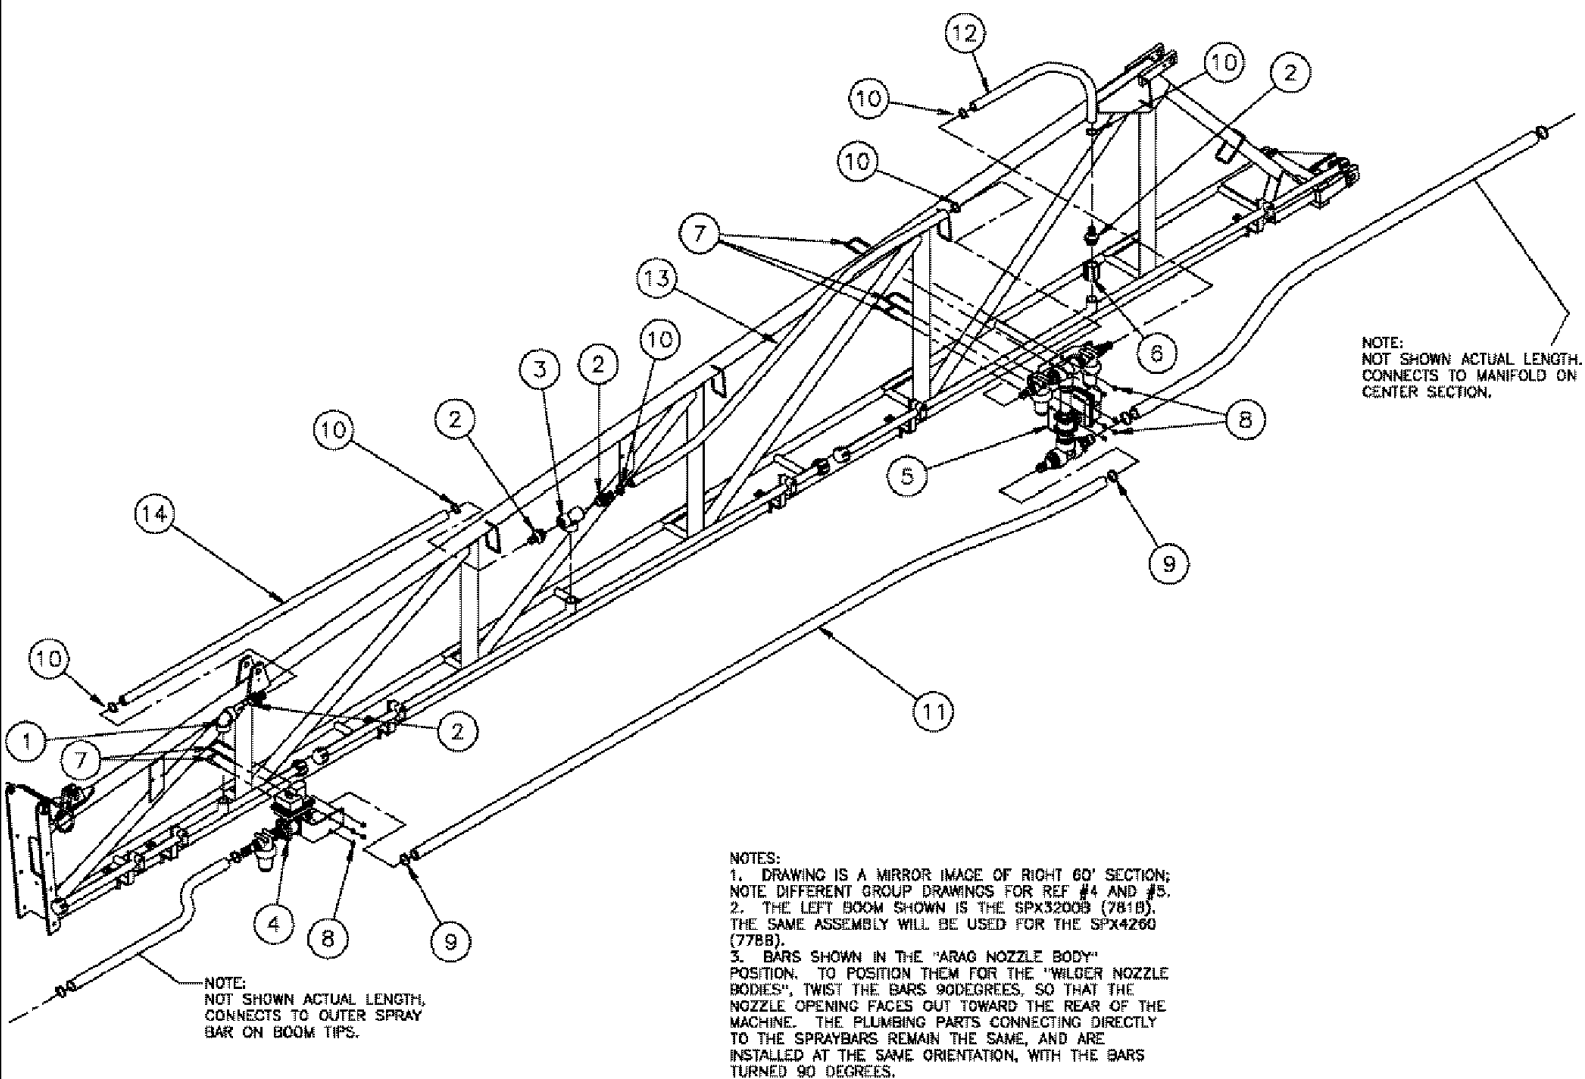

NOTE:
NOT SHOWN ACTUAL LENGTH,
CONNECTS TO OUTER SPRAY
BAR ON BOOM TIPS.

NOTE:
NOT SHOWN ACTUAL LENGTH,
CONNECTS TO MANIFOLD ON
CENTER SECTION.

NOTES:
1. DRAWING IS A MIRROR IMAGE OF RIGHT 60° SECTION;
NOTE DIFFERENT GROUP DRAWINGS FOR REF #4 AND #5.
2. THE LEFT BOOM SHOWN IS THE SPX3200B (781B).
THE SAME ASSEMBLY WILL BE USED FOR THE SPX4260
(778B).
3. BARS SHOWN IN THE "ARAO NOZZLE BODY"
POSITION. TO POSITION THEM FOR THE "WILGER NOZZLE
BODIES", TWIST THE BARS 90 DEGREES, SO THAT THE
NOZZLE OPENING FACES OUT TOWARD THE REAR OF THE
MACHINE. THE PLUMBING PARTS CONNECTING DIRECTLY
TO THE SPRAYBARS REMAIN THE SAME, AND ARE
INSTALLED AT THE SAME ORIENTATION, WITH THE BARS
TURNED 90 DEGREES.