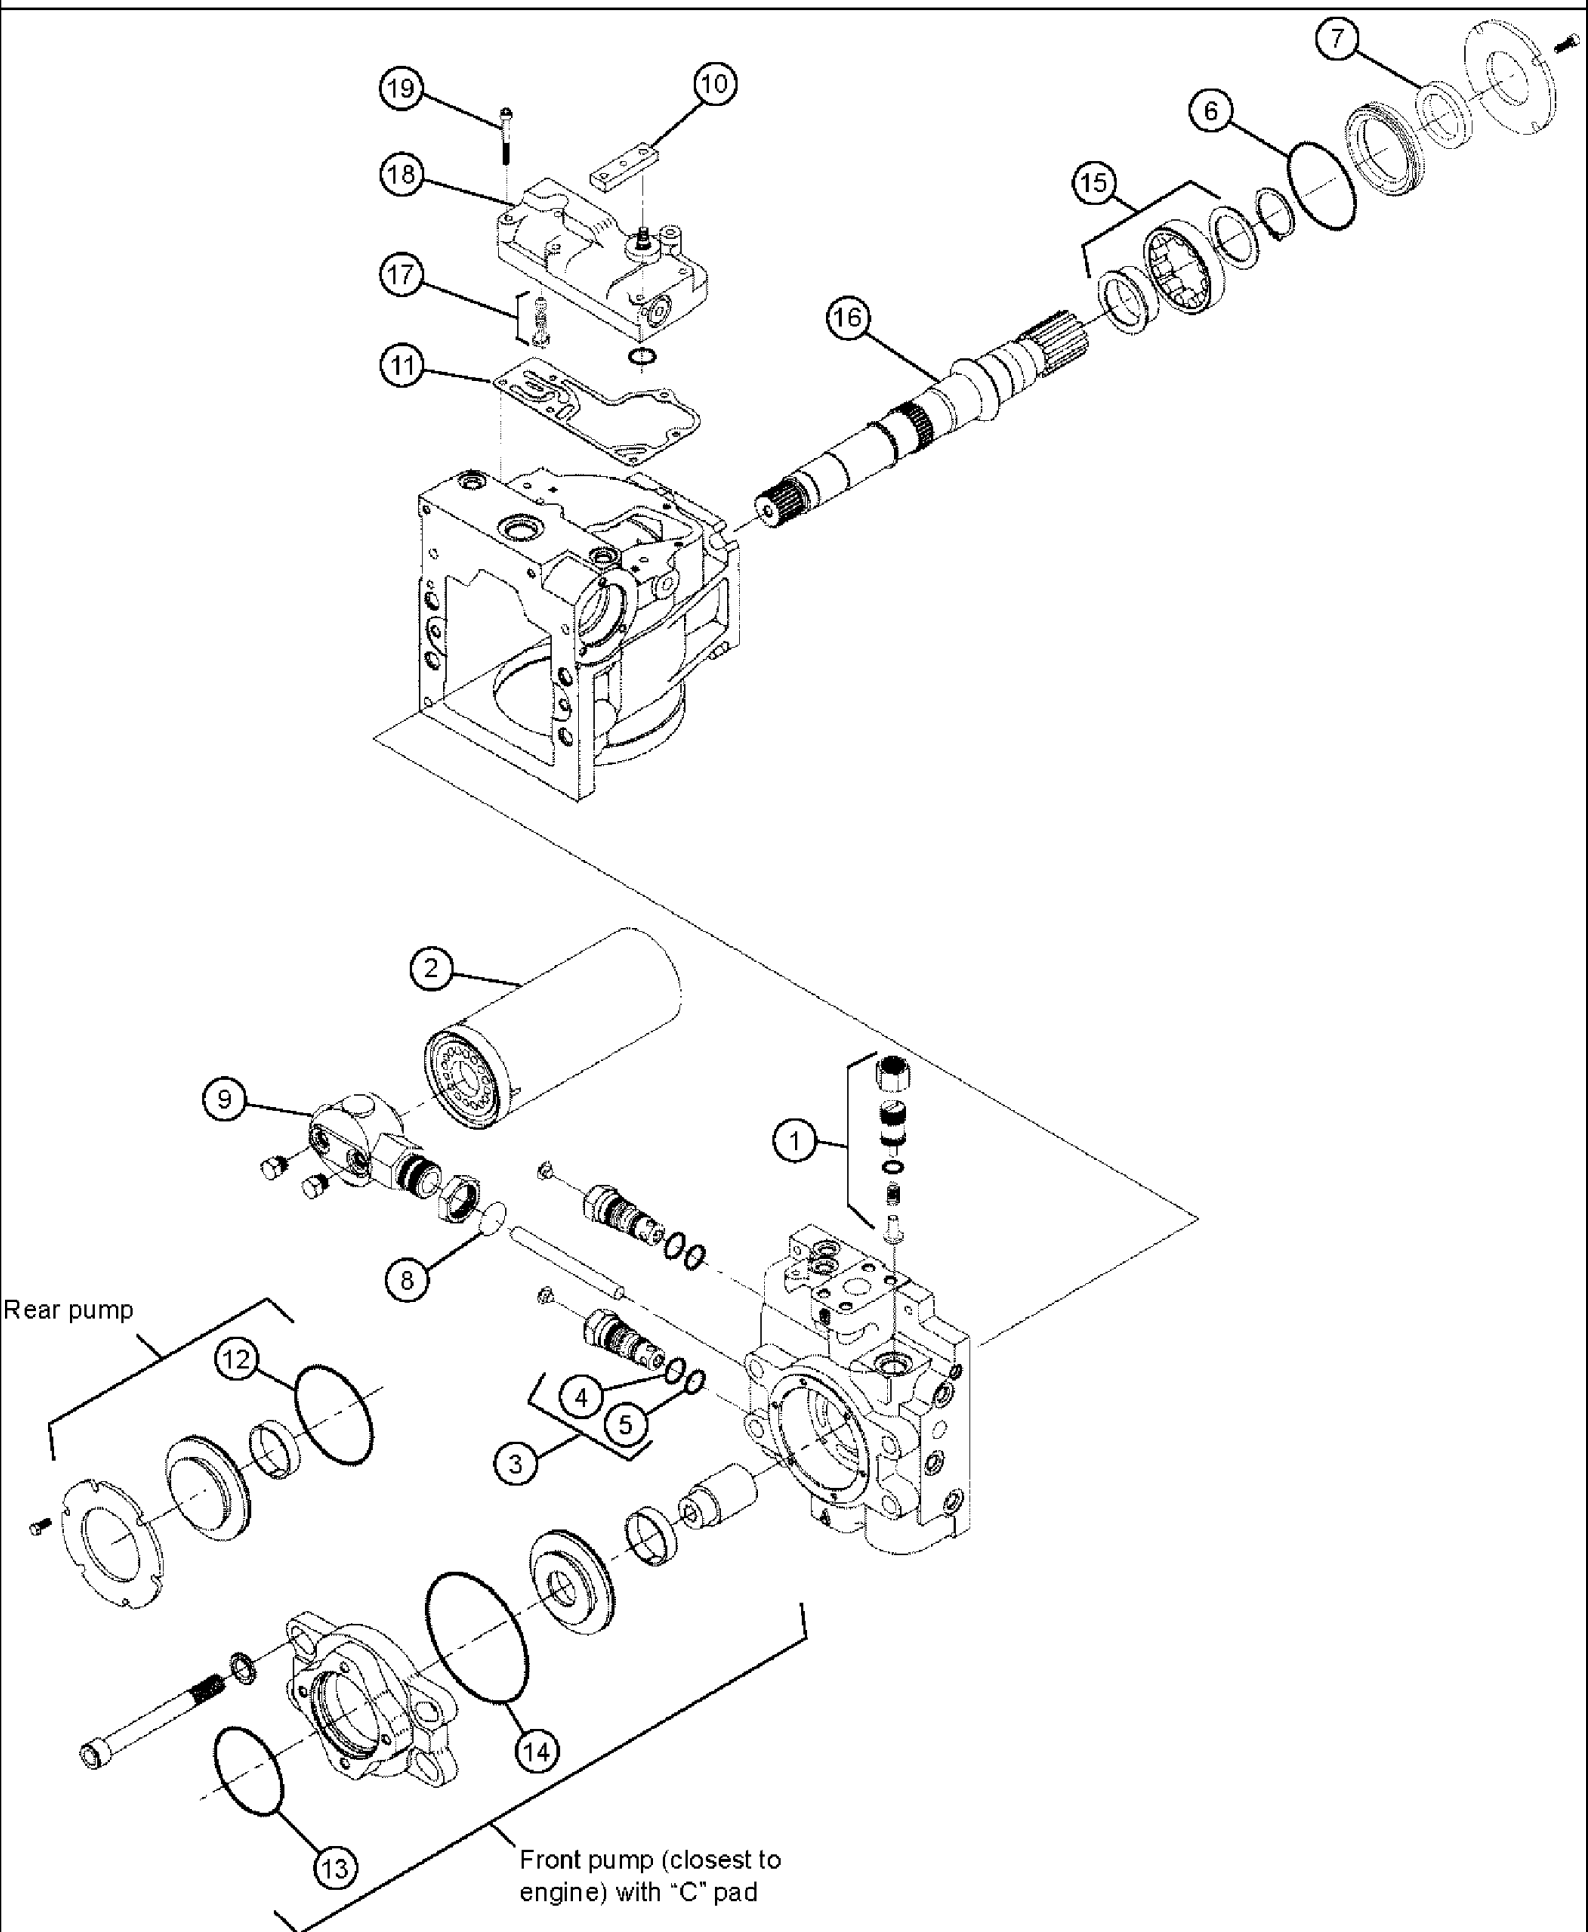

SPX3310 PATRIOT SPRAYER

06-038 HYDROSTATIC PUMP

сылка	Номер детали	Кол-во	Описание
1	BN300952	1	KIT, CHARGE RELIEF
2	N14232	1	FILTER, HYD CASE
3	BN65540	2	VALVE, MULTI-FUNCTION 90S
4	BN65541	2	O-RING, M/F VALVE UPPER
5	BN65542	2	O-RING, M/F VALVE LOWER
6	BN65544	1	O-RING, SHAFT 75CC
7	BN65546	1	SEAL, LIP, SHAFT 75CC
8	BN68470	1	O-RING, FILTER HEAD, 90 PUMP
9	BN69597	1	MOUNTING PARTS, 90 SER, HEAD ONLY
10	BN67479	1	HANDLE, SS 90 SERIES PUMP
11	BN68509	1	GASKET, CONTROL
12	BN312703	1	O-RING, CHANGE PUMP COVER
13	BN307684	1	O-RING,
14	BN312705	1	O-RING, AUX FLANGE
15	BN318288	1	BEARING, ROLLER,
16	BN318289	1	SHAFT, 14T 12/24, FRONT P
16	BN318290	1	SHAFT, 23T 16/32, REAR PU
17	BN318291	1	KIT, CONTROL ORIFICE
18	BN68507	1	CONTROL, VARI DISP, COMPLETE
19	BN318292	6	SCREW,