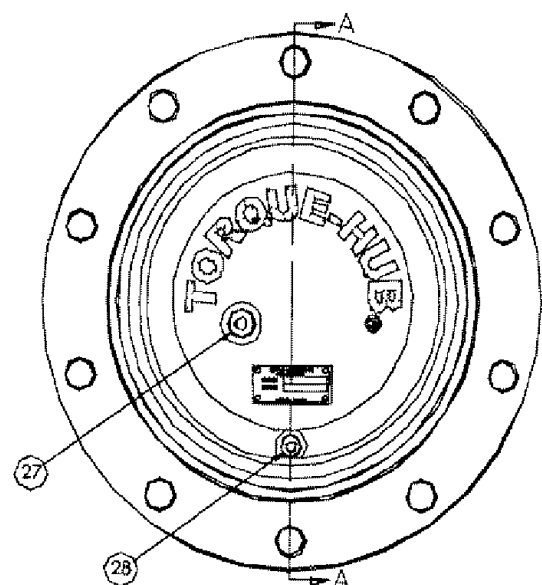

ASSEMBLY SPEC.:

APPLY LIGHT COAT OF GREASE TO PARTS: →

APPLY LIGHT COAT OF OIL TO PARTS: ↗

SPX3310 PATRIOT SPRAYER

05-001 GEARBOX, PLANETARY 21:1

сылка	Номер детали	Кол-во	Описание
	87271162	2	BEARING SET, CONE & CUP, TAPERED
1	87270191	1	SHAFT, INPUT
2	87270192	1	COUPLING,
3	87270193	1	SUN GEAR,
4	87270195	1	SUN GEAR,
5	87270196	3	SHAFT, PLANET
6	87270199	3	GEAR, PLANETARY,
7	87270201	3	GEAR, PLANETARY,
8	87270204	1	BEARING, CARRIER (6.143, 6.850)
9	87270205	1	ADAPTER, MOUNTING
10	87270206	1	COVER,
11	87270208	1	WASHER, THRUST, (.882, .1245)
12	87270209	48	BEARING, NEEDLE,
15	87270212	3	BEARING, TAPERED
16	87270213	3	SHIM, STEEL
17	87382451	1	SEAL, OIL, SPINDLE, C14 HUB
18	87270216	1	BRAKE, INPUT
19	87270217	1	RING, RET, EXT
20	87270218	1	RING, RET, INT
21	87270219	1	RING, RET, INT
22	87270221	3	ROLL, PIN
23	87270223	15	BOLT, SKT-UNC
24	87270224	4	BOLT, FLAT HD HEX SKT
25	87270225	1	RING, 'O' VITON
26	87270226	1	RING, 'O' VITON
27	87270228	1	PLUG, PIPE, MAG
28	87270229	1	PLUG, PIPE, O-RING
29	87270230	1	WASHER, THRUST,
30	87270231	6	WASHER, THRUST,
31	87270232	3	WASHER, THRUST,
32	87270233	10	STUD, DOUBLE END
	87573001	1	KIT, SEALS, BRAKE-HUB CO14 (NOT SHOWN)
	87570209	3	SHAFT, OUTPUT STAGE (NOT SHOWN)
	342594A1	AR	GEAR RATIO
	331-302	AR	OIL, SAE 85W140, EP, (NOT SHOWN)
	BN304226	72	BOLT, M16-2 X 45, FH, 10.9, (NOT SHOWN)
	BN305432	4	ADAPTER, 4 MF FOR M12 X 1.5, (NOT SHOWN)
	BN306152	2	SPACER, WHEEL HUB, (NOT SHOWN)
	BN315229	40	NUT, FLANGE, WHL, 22 MM DOR, (NOT SHOWN)
	BN325887	2	PLANET CARRIER, 21:1, SEE FIG. 05-001
	BN325888	2	PLANET CARRIER, 28:1, SEE FIG 05-002