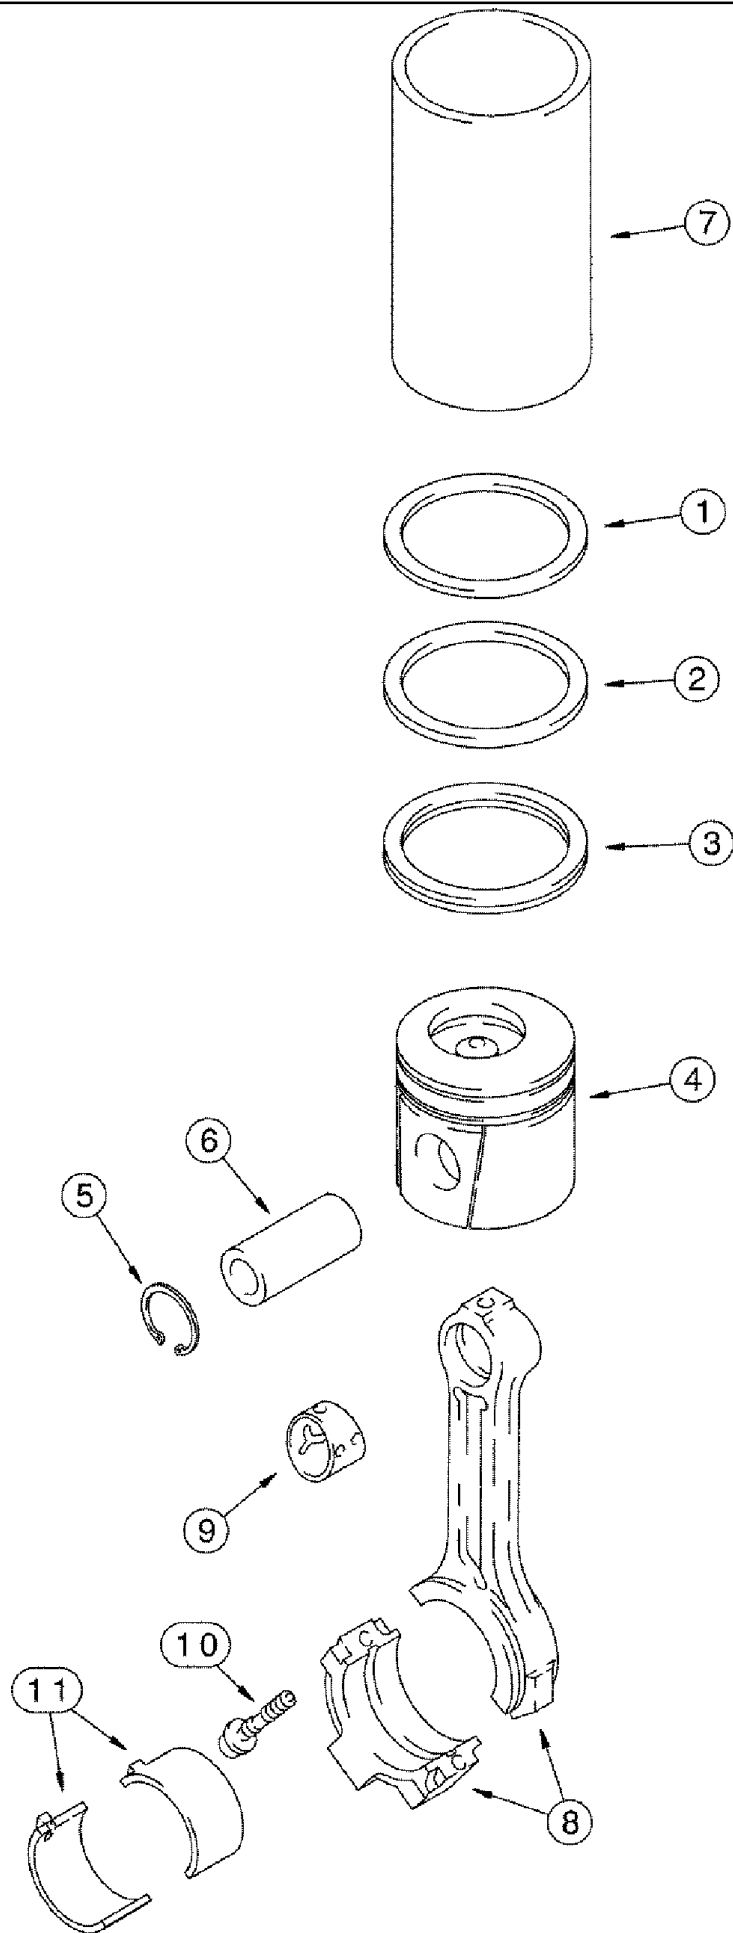

SPX3310 PATRIOT SPRAYER

03-022 PISTONS & CONNECTING RODS

сылка	Номер детали	Кол-во	Описание
	J802757	6	KIT, STANDARD CONSISTS OF REF. J802746, 1 TO 5
	J802750	1	RING SET, PISTON, M CONSISTS OF REF. 1 TO 3
1	NSS	1	NOT SERVICED SEPARATELY, RING, TOP
2	NSS	1	NOT SERVICED SEPARATELY, RING, MIDDLE
3	NSS	1	NOT SERVICED SEPARATELY, RING, BOTTOM
4	NSS	1	NOT SERVICED SEPARATELY, PISTON, STANDARD
5	J920691	2	RING, SPECIAL,
6	J934047	1	PIN,
	J802758	6	KIT, PISTON, OVERSIZE : 0.5 MM, CONSISTS OF REF. J802422, 1 TO 5
	J802863	1	RING SET, PISTON, CONSISTS OF REF. 1 TO 3
1	NSS	1	NOT SERVICED SEPARATELY, RING
2	NSS	1	NOT SERVICED SEPARATELY, RING, MIDDLE
3	NSS	1	NOT SERVICED SEPARATELY, RING, BOTTOM
4	NSS	1	NOT SERVICED SEPARATELY, PISTON (OVERSIZE : 0.5 MM)
5	J9020691	2	
6	J934047	1	PIN,
	J802759	6	KIT, PISTON, (OVERSIZE : 1.0 MM) CONSISTS OF REF. J802423, 1 TO 5
	J802864	1	RING SET, PISTON, (1.0 MM) CONSISTS OF REF. 1 TO 3
1	NSS	1	NOT SERVICED SEPARATELY, RING, TOP
2	NSS	1	NOT SERVICED SEPARATELY, RING, MIDDLE
3	NSS	1	NOT SERVICED SEPARATELY, RING, BOTTOM
4	NSS	1	NOT SERVICED SEPARATELY, PISTON (OVERSIZE : 1.0 MM)
5	J920691	2	RING, SPECIAL,
6	J939047	1	
7	J904166	AR	SLEEVE, CYLINDER REPAIR
	JR942581	6	REMAN-ROD CONNECTING, NORTH AMERICA ONLY, PARTS OF CONNECTING ROD
	JC901569	6	CORE-ROD CONNECTING, RETURN NUMBER, PARTS OF CONNECTING ROD
	J942581	6	ROD, CONNECTING, CONSISTS OF REF. 8 TO 10, PARTS OF CONNECTING ROD
8	NSS	1	NOT SERVICED SEPARATELY, PARTS OF CONNECTING ROD
9	J941476	1	BUSHING, LARGE, PARTS OF CONNECTING ROD
10	J900919	2	SCREW, M11 X 59, PARTS OF CONNECTING ROD
11	A77465	6	BEARING, CON. ROD, (STANDARD), PARTS OF CONNECTING ROD
11	A77466	6	BEARING, CON. ROD, (UNDERSIZE : 0.25 MM), PARTS OF CONNECTING ROD
11	A77467	6	BEARING, CON. ROD, (UNDERSIZE : 0.50 MM), PARTS OF CONNECTING ROD
11	A77468	6	BEARING, CON. ROD, (UNDERSIZE : 0.75 MM), PARTS OF CONNECTING ROD
11	A77469	6	BEARING, CON. ROD, (UNDERSIZE : 1.00 MM), PARTS OF CONNECTING ROD