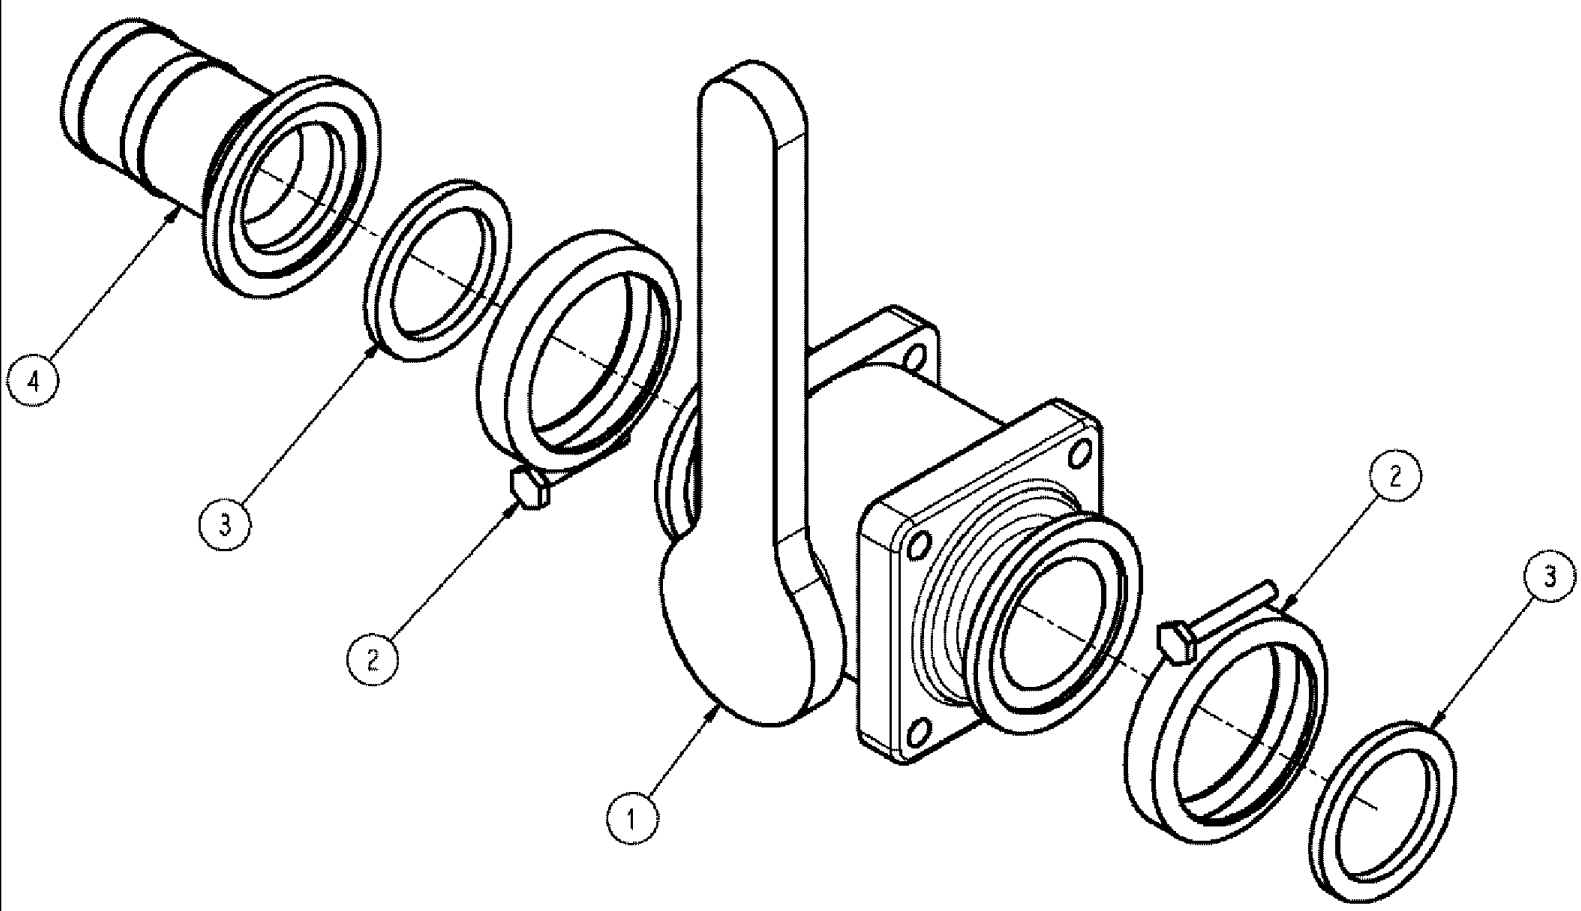

SPX3310 PATRIOT SPRAYER

09-019 STRAINER GROUP, THROTTLE VALVE

сылка	Номер детали	Кол-во	Описание
1	87268153	1	THROTTLE, SEE FIG 09-020
2	87269842	1	BRACKET, THROTTLE
3	87265489	1	ELEMENT, STRNR, 2" FLS, SEE FIG 09-035
4	87268608	1	BRACKET, STRAINER
5	86980394	2	PIN, Hex, M8 x 140, 8.8, DL
6	87265590	1	FITTING, 45, 2 FLG, PY
7	614-10035	2	BOLT, Hex, M10 x 35, 8.8, Full Thd,
8	614-8025	2	BOLT, Hex, M8 x 25, 8.8,
9	832-46408	4	NUT, LOCK, M8 x 1.25, CI 8, TLN
10	832-46410	2	NUT, LOCK, M10 x 1.5, CI 8, TLN
11	BN300506	8	WASHER, M8, FW, SS
12	BN300507	4	WASHER, M10, FW, SS
13	BN303201	2	U-BOLT, 1/4 X 2.38R X 3.75
14	BN303204	3	GASKET, 2" EPDM
15	BN303199	3	CLAMP, 2" STD FLG
16	BN303198	1	FITTING, STR 2" FLG X 2" HOSE
17	BN50138	4	WASHER, 1/4, FW, SS
18	BN55359	4	NUT, 1/4-20, NLN, SS
19	BN2403358	4	CLAMP, T-BOLT, 2 1/2"
20	BN316635	1	HOSE, 2' X 86" SPRAGE
21	BN53825	1	HOSE, 2" ID X 10 FT-SUCTION
22	87268604	1	SCREEN, 16 MESH, SS, GRAY