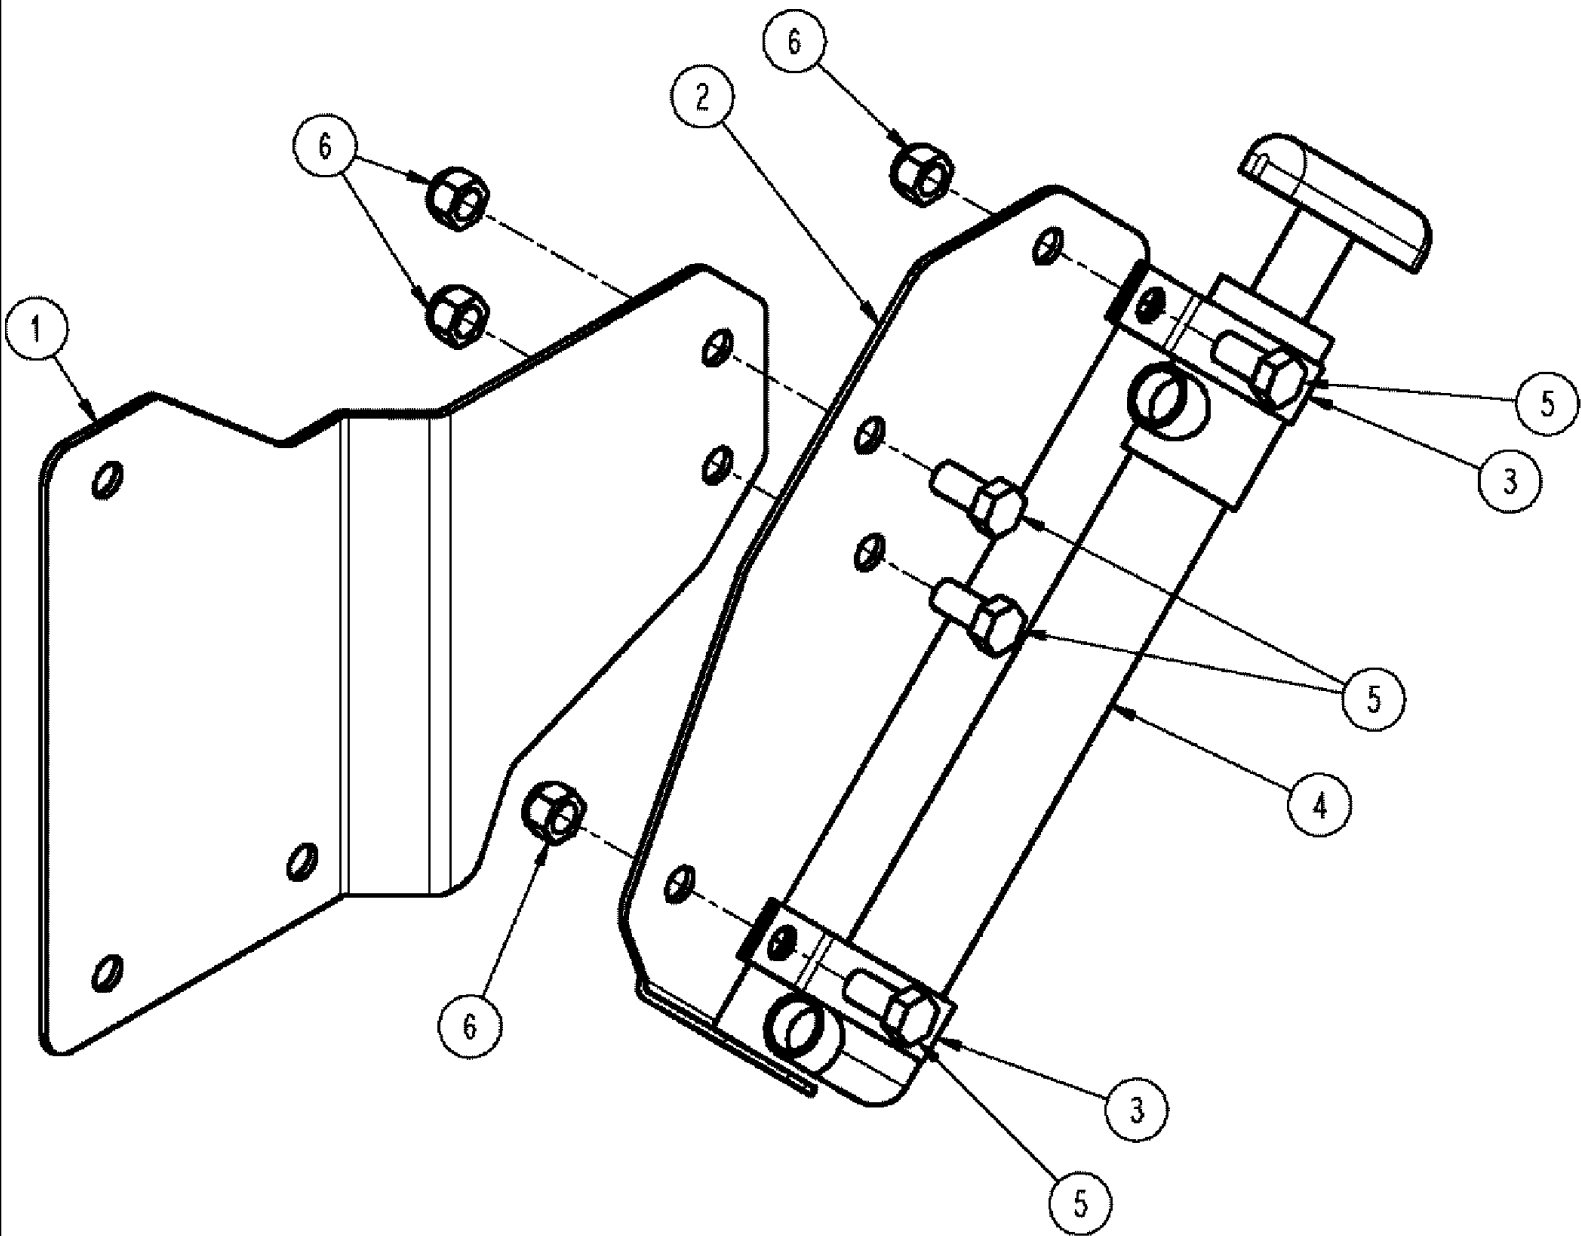

сылка	Номер детали	Кол-во	Описание
1	87271982	1	BRACKET, SUPPORTING, TRANSFER, SHORT
2	BN50146	3	WASHER, 3/8, FW, SS
3	BN50250	3	BOLT, 3/8-16 X .75, HH, SS
4	BN50759	3	NUT, 3/8-16, NLN, SS
5	BN322944	1	TANK, 6 QT, POLY, NATURAL
6	BN50142	4	WASHER, 5/16, FW, SS
7	BN50476	4	BOLT, 5/16-18 X .75, HH, SS
8	BN55361	4	NUT, 5/16-18, NLN, SS
9	BN325981	1	FITTING, 90, .50 MP .38 HB, PP
10	BN324022	6	CLAMP, HOSE, #8, 304 SS
11	BN310450	1	CLAMP, HOSE, #3, 304 SS
12	86507190	1	CAP, COOLANT RECOV'Y BOTL
13	87727677	1	PUMP, DIAPH, 1 GPM, 12V B.B.
14	87271978	1	PANEL, SWITCH, TANSFER PUMP
15	87271976	1	DECAL, TRANSFER PUMP
16	BN311631	6	BOLT, 10-24 X .75, BSH, SS
17	BN310265	6	WASHER, 10, FW, SS
18	BN310266	6	NUT, 10-24, NLN, SS
19	87553370	1	VALVE, HYDRAULIC, 3/8 POLY
20	BN324759	1	HOSE, 1/4" X 17" EPDM
21	86986177	1	HOSE, 3/8" X 100" CLEAR
22	87265769	1	HOSE, 3/8 X 24, CLEAR
24	343057A1	1	HOSE, 3/8 X 40, CLEAR