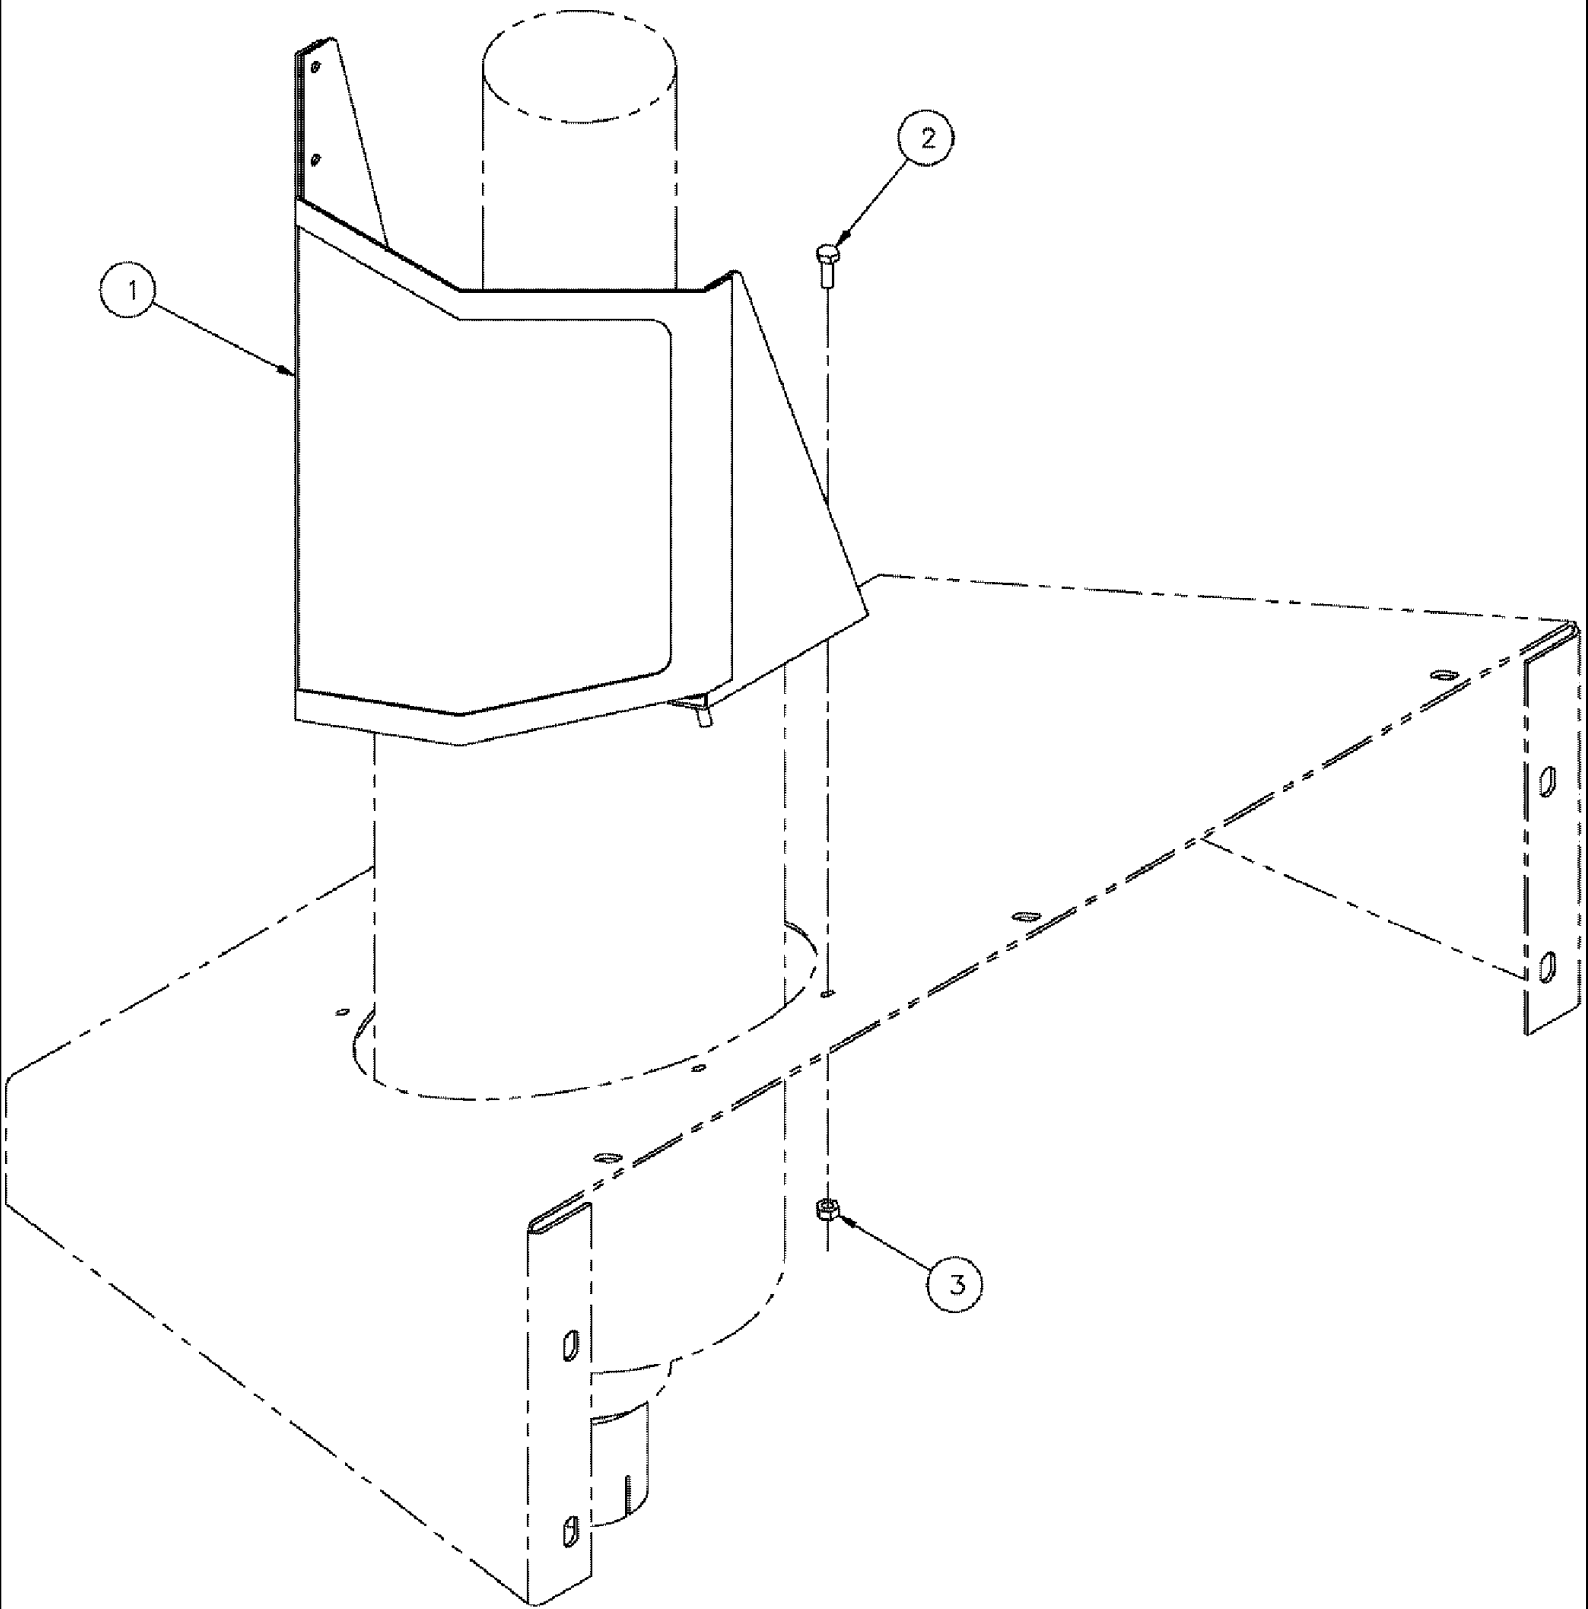

SPX3310 PATRIOT SPRAYER

03-036 HEAT SHIELD GROUP

сылка	Номер детали	Кол-во	Описание
1	BN321984	1	SHIELD, MUFFLER, WLD
2	413-412	4	BOLT, Hex, 1/4"-20 x 3/4", G5, Full Thd, HH, G5
3	231-4144	4	NUT, LOCK, 1/4"-20, GB, HH, TLN