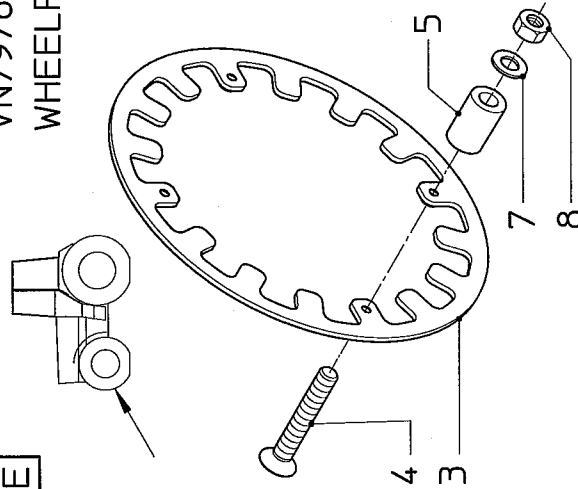

ACCESSOIRE

VN79760240X
WHEELRING Ø350