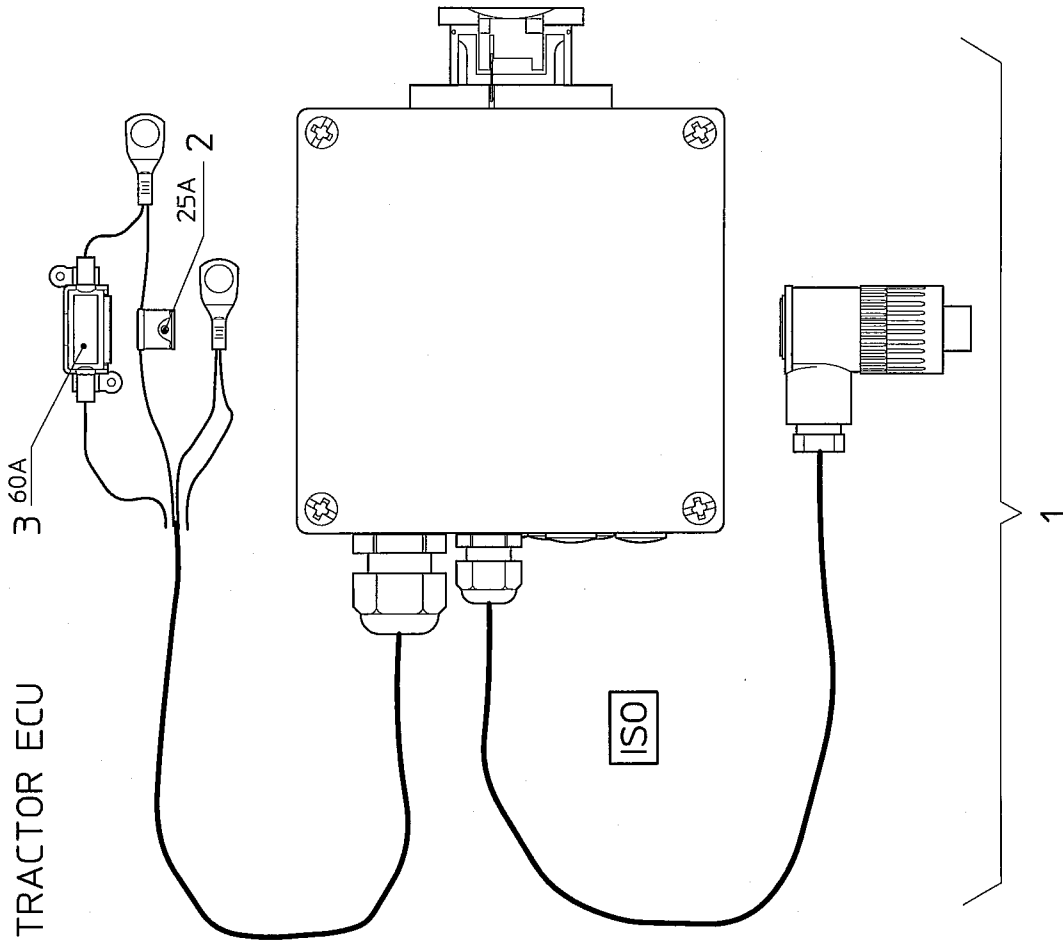

serial number 77406

I.12

RO-EDW

TRACTOR ECU