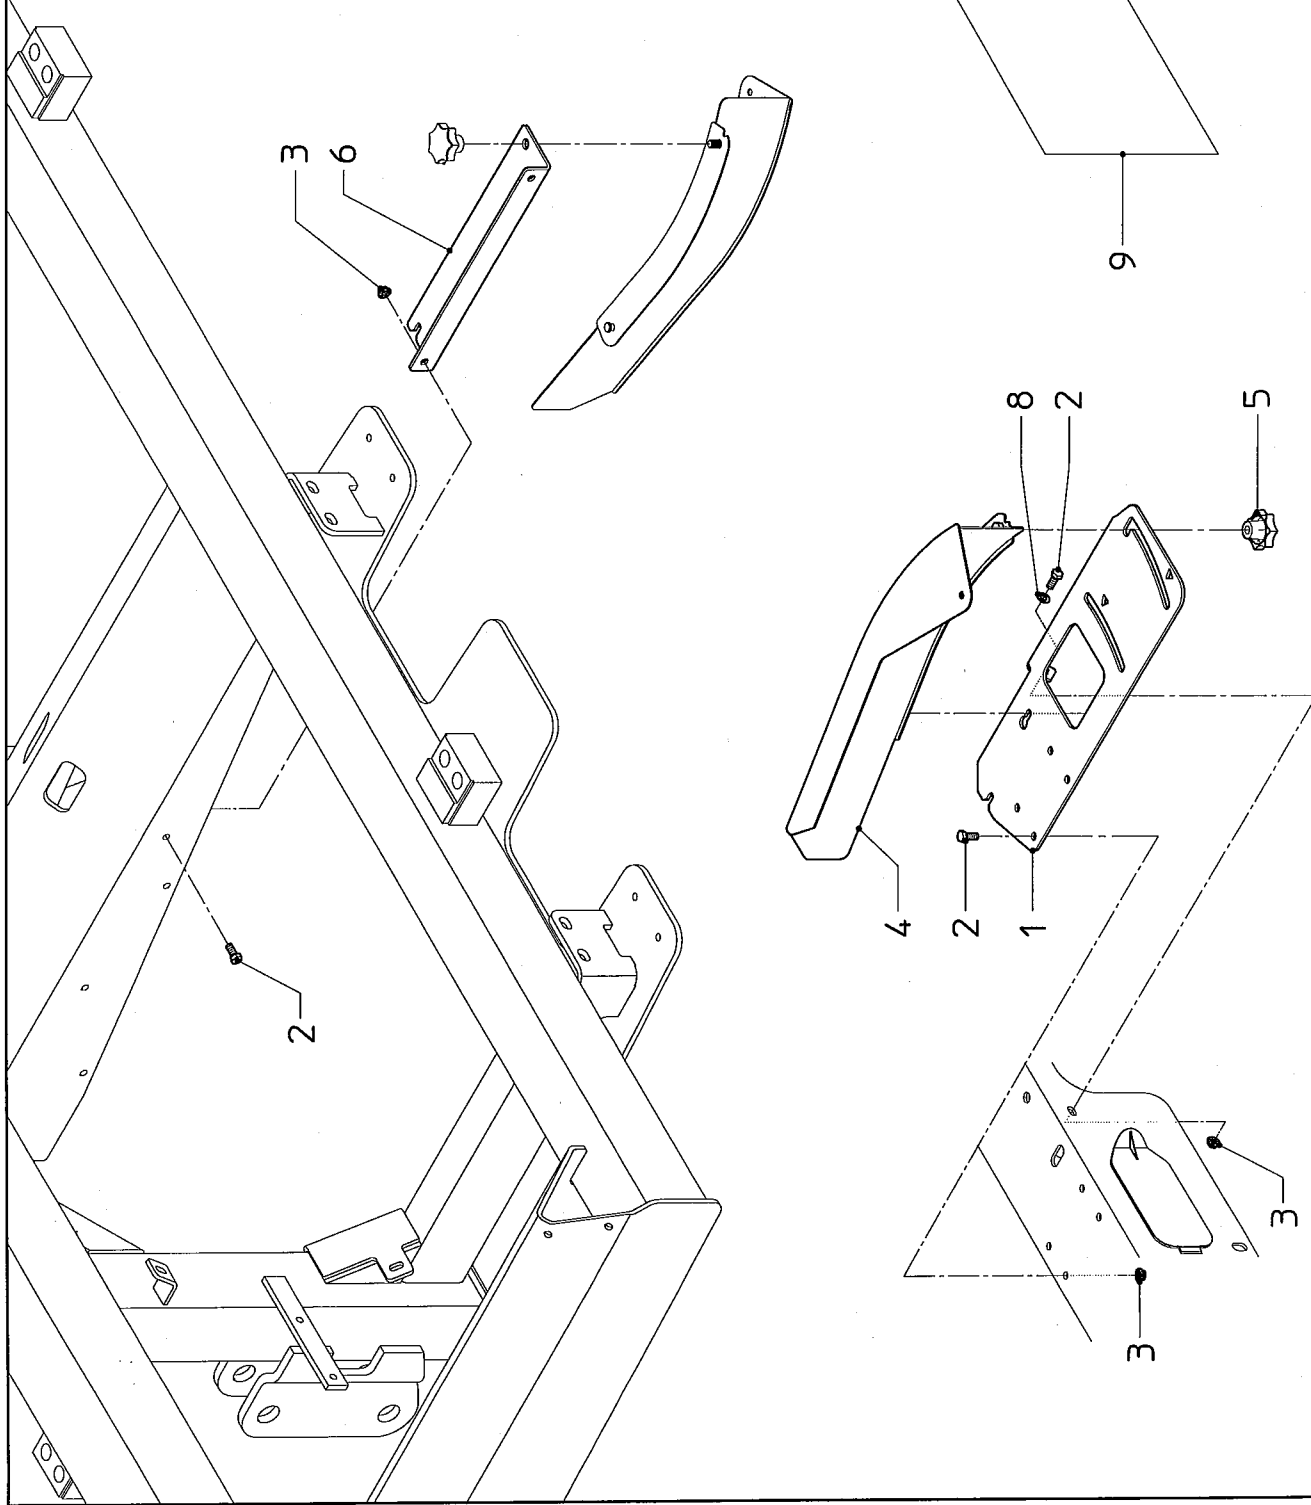

serial number 77406

I.6

RO-EDW

bestelnummer
order number
num. a commander
Bestellnummer

1	VN79770766X1	
2	VNB4078294	1
3	KG00496900	7 M8x20/RVS
4	KG01059700	7 M8/RVS
5	VNB3428094	1
6	VN17856588	1
8	VNB4190994	1
8	KG01263900	1
9	VN70009824	1