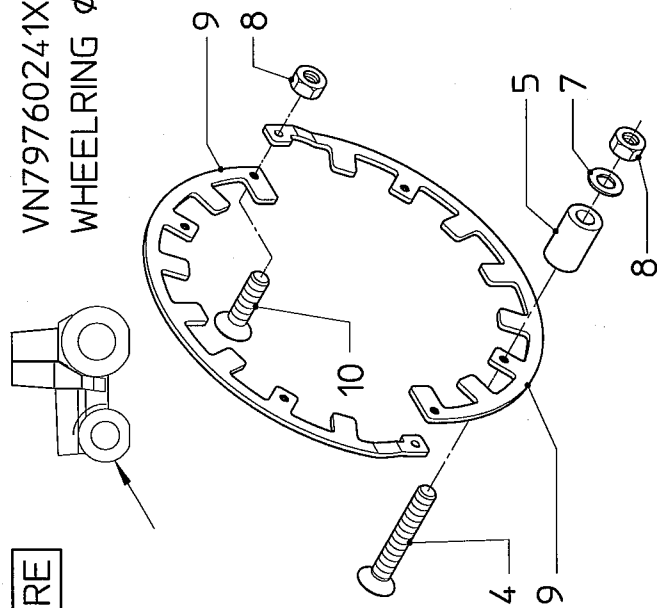

serial number 77406

I.9

RO-EDW

ACCESSOIRE

VN79760241X
WHEELRING Ø420