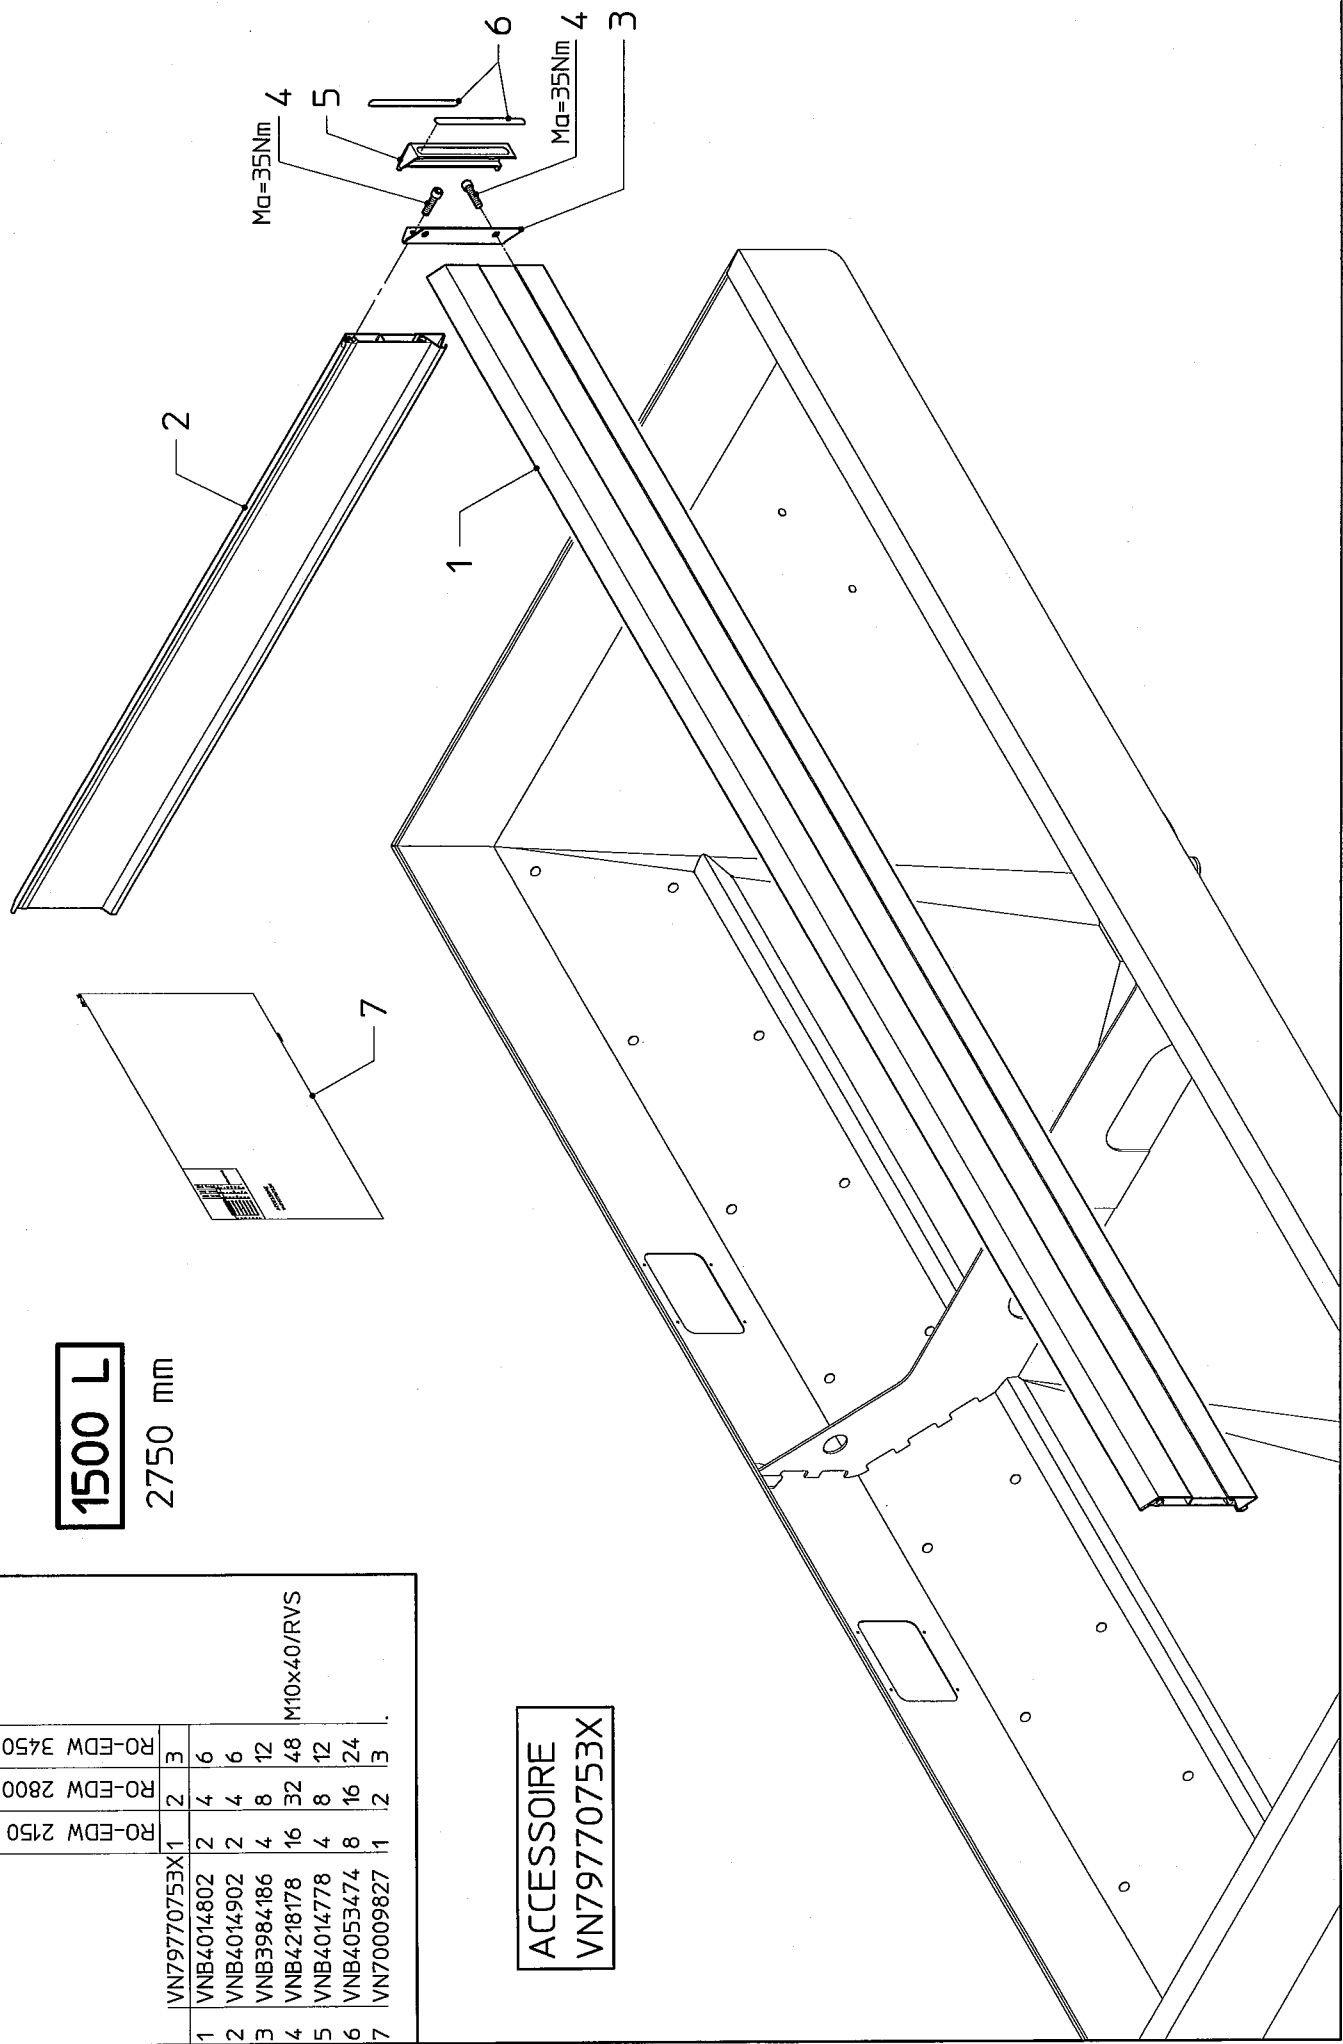

serial number 77406

I.1

RO-EDW

	RO-EDW 2150	RO-EDW 2800	RO-EDW 3450
VN79770753X	1	2	3
VNB4014802	2	4	6
VNB4014902	2	4	6
VNB3984186	4	8	12
VNB4218178	16	32	48
VNB4014778	4	8	12
VNB4053474	8	16	24
VN70009827	1	2	3

M10x40/RVS

1500 L
2750 mm

ACCESSOIRE
VN79770753X