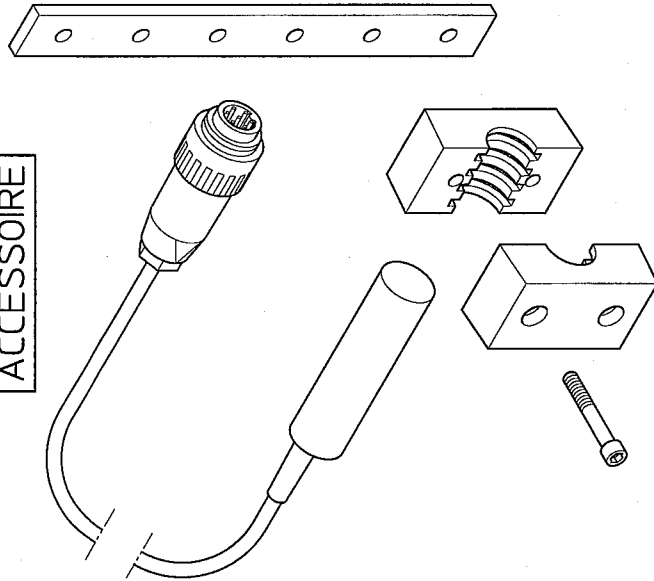

serial number 77406

I.9

RO-EDW

ACCESSOIRE

VN79760241X
WHEELRING Ø420

ACCESSOIRE

VN79760240X
WHEELRING Ø350

ACCESSOIRE