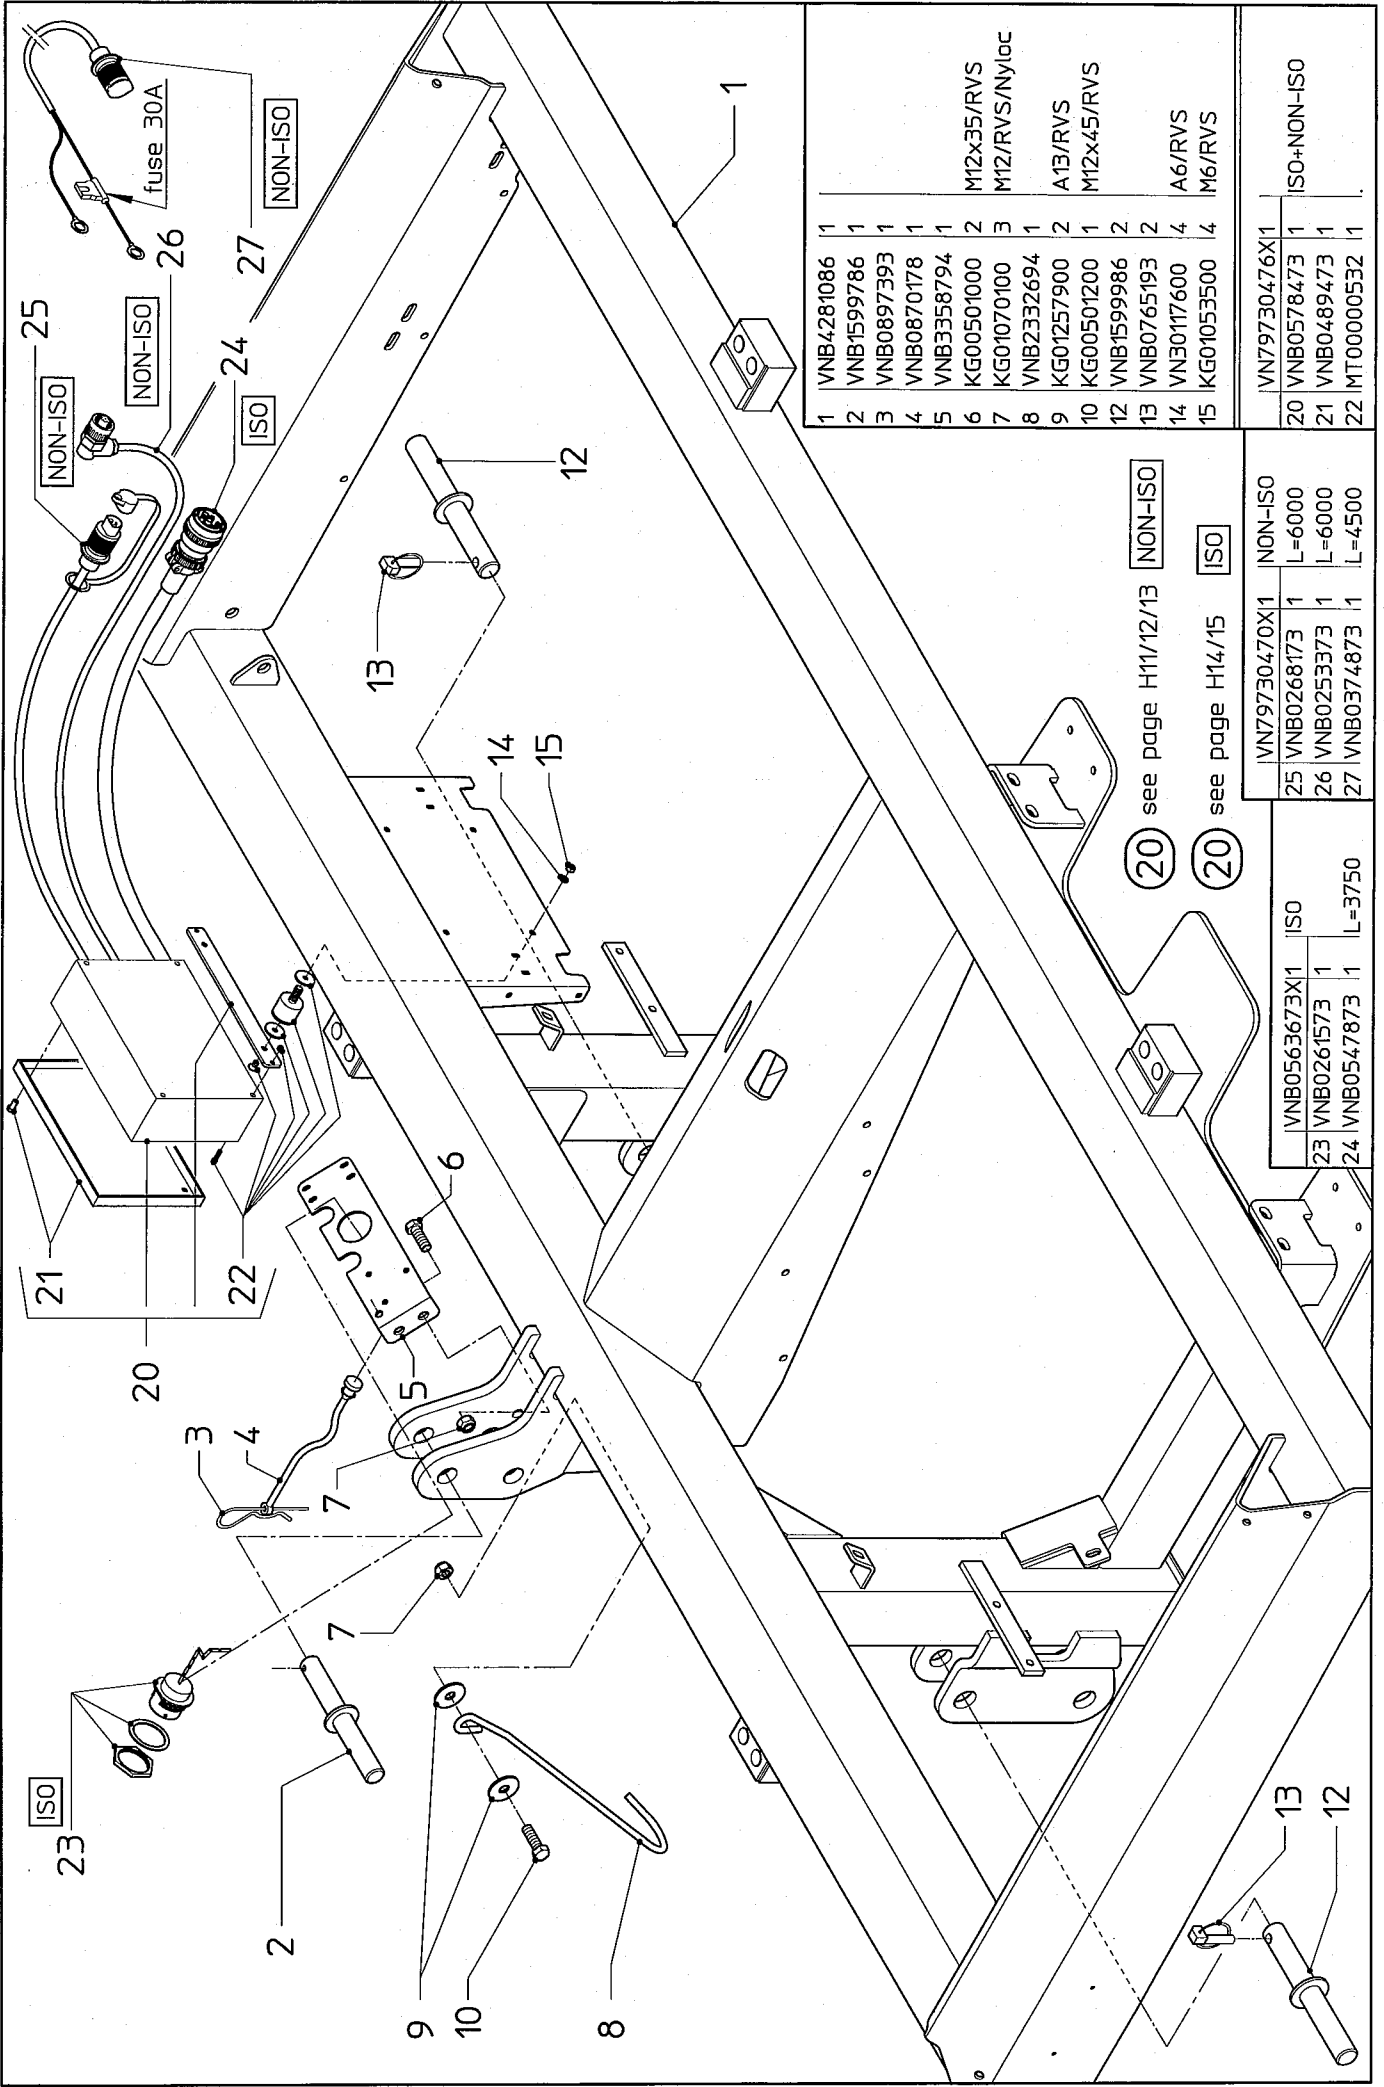

serial number 77406

H1

RO-EDW

1	VNB4281086	M12x35/RVS
2	VNB1599786	M12/RVS/NV/loc
3	VNB0897393	A13/RVS
4	VNB0870178	M12x45/RVS
5	VNB3358794	
6	KG00501000	
7	KG01070100	
8	VNB2332694	
9	KG01257900	
10	KG00501200	
12	VNB1599986	
13	VNB0765193	
14	VNB0117600	A6/RVS
15	KG01053500	M6/RVS

VN79730470X1	VN79730476X1
25 VNB0268173 1	20 VNB0578473 1
26 VNB0253373 1	21 VNB0489473 1
27 VNB0374873 1	22 MT00000532 1

VNB0563673X1	ISO
23 VNB0261573 1	L=6000
24 VNB0547873 1	L=6000
	L=4500

20 see page H11/12/13 NON-ISO

20 see page H14/15 ISO